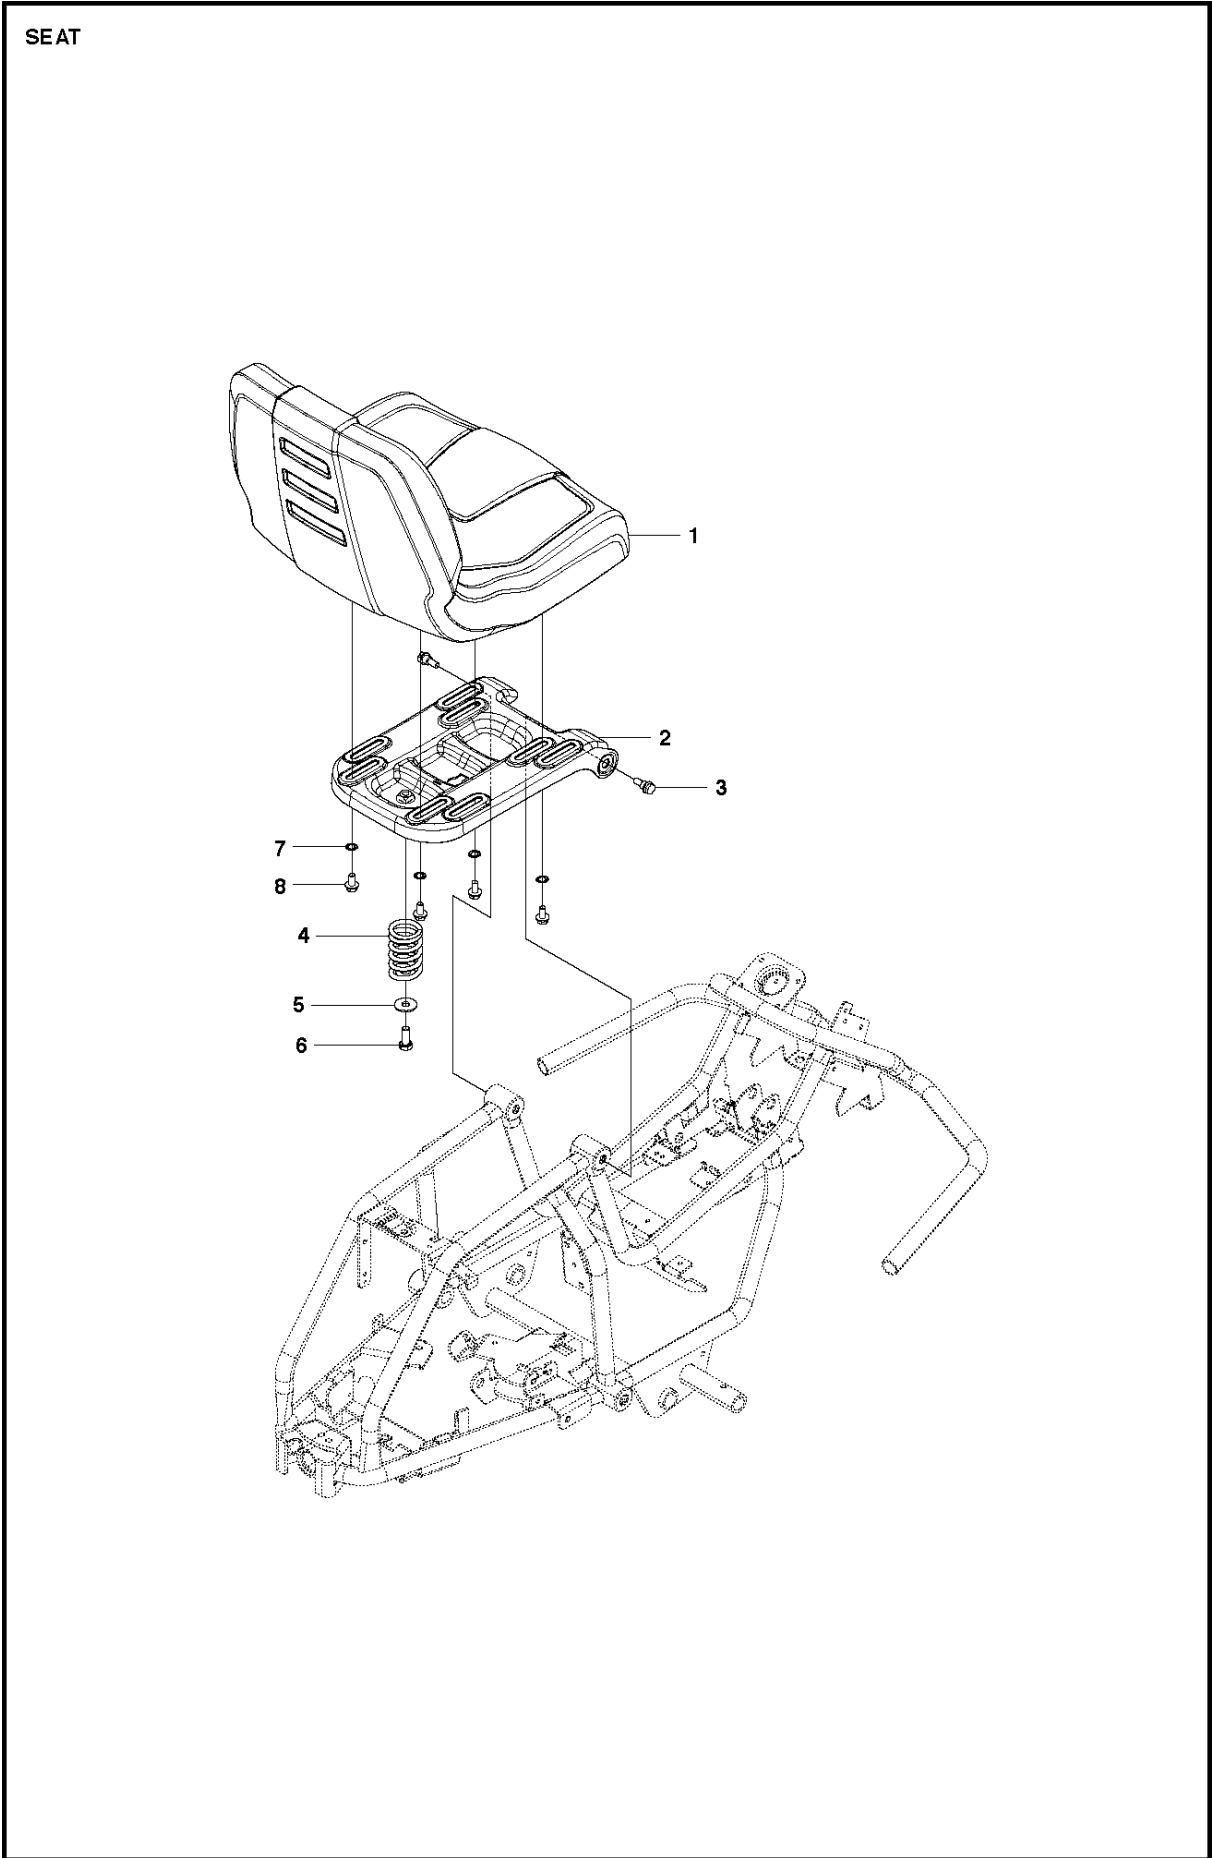

SEAT

R120 C, 967178601, 2013-05

Ref	Part No	Description	Remark	QTY KIT
1	525 81 48-01	SEAT		1
2	581 04 15-01	SEAT BRACKET		1
3	506 59 74-01	SCREW EHHFM		2
4	506 91 53-01	COMPRESSION SPRING		1
5	734 11 74-41	WASHER		1
6	725 24 93-71	SCREW EHHM		1
7	735 21 64-00	LOCKWASHER		4
8	506 57 01-03	SCREW EHHFM		4