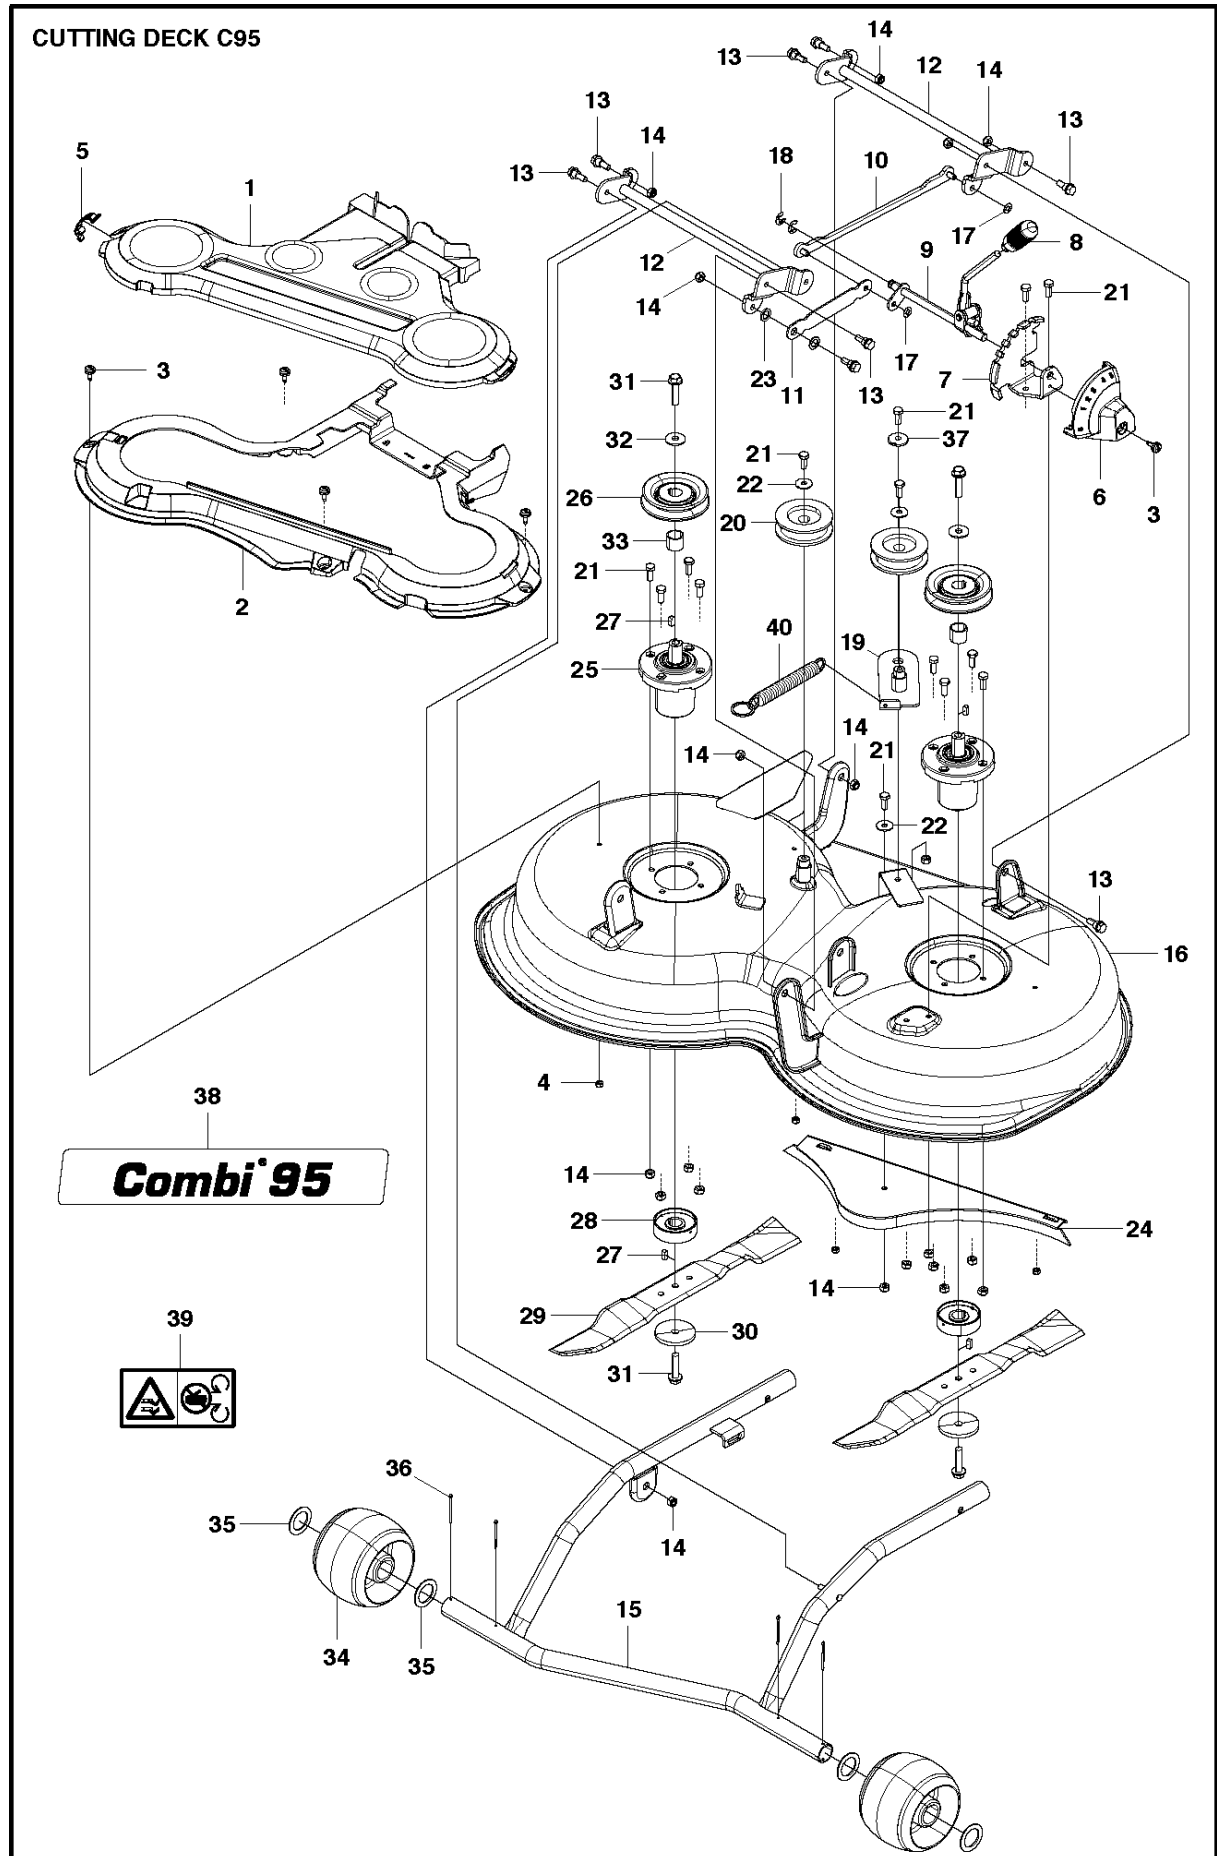

## COVER

R120 C, 967178601, 2013-05

Ref	Part No	Description	Remark	QTY KIT
1	580 27 62-01	COVER		1
2	580 27 49-01	COVER		1
3	580 27 54-01	COVER		1
4	580 27 51-01	COVER		1
5	580 27 52-01	COVER		1
6	580 82 18-01	AIR CONDUCTOR		1
7	522 50 81-01	COVER		1
8	503 89 47-03	SNAP LOCKING		2
9	544 40 05-01	SCREW		8
10	535 42 91-01	SPRING NUT		2

## 94CM CUTTING DECK

R120 C, 967178601, 2013-05

Ref	Part No	Description	Remark	QTY KIT
.	581 05 90-01	CUTTING DECK	Complete, Not shown	1
1	580 52 65-01	COVER		1
2	580 52 64-01	COVER		1
3	544 40 05-01	SCREW		5
4	732 21 16-01	LOCK NUT	M6-8.8 LOCK	4
5	503 89 47-01	SNAP LOCKING		1
6	573 97 18-01	COVER		1
7	522 52 32-01	BRACKET		1
8	574 32 88-01	HANDLE		1
9	575 80 21-01	LEVER ASSY		1
10	581 19 60-01	LIFTING ARM		1
11	581 05 26-01	ARM		1
12	522 45 09-01	CROSS BAR		2
13	506 59 74-01	SCREW EHHFM		8
14	732 21 18-01	LOCK NUT	M8-8.8 LOCK	20
15	580 39 64-01	EQUIPMENT FRAME		1
16	580 39 01-01	CUTTING DECK		1
17	735 58 52-01	WASHER		2
18	735 31 15-20	E-CLIP		2
19	580 39 69-01	BELT TENSIONER		1
20	506 79 32-02	BELT TENSIONER WHEEL		2
21	725 24 51-71	SCREW EHHM	M8X20	14
22	734 11 64-41	WASHER		3
23	734 11 77-71	WASHER		2
24	580 39 71-01	PLUG		1
25	573 96 86-01	BEARING HOUSING ASSY		2
26	506 92 21-01	PULLEY		2
27	506 53 35-01	PARALLEL KEY		4
28	573 96 61-01	ADAPTER		2
29	580 39 74-01	BLADE	LENGTH 471.2	2
30	506 79 23-03	KNIFE PLATE		2
31	506 67 54-02	SCREW EHHFM		4
32	734 11 74-41	WASHER		2
33	580 39 75-01	DISTANCE		2
34	522 73 59-01	WHEEL		2
35	574 26 45-01	WASHER		4
36	721 61 87-01	SPLIT PIN		4
37	506 91 87-02	WASHER		1
38	574 84 97-02	DECAL		1
39	574 51 00-01	DECAL		2
40	584 29 88-01	SPRING		1