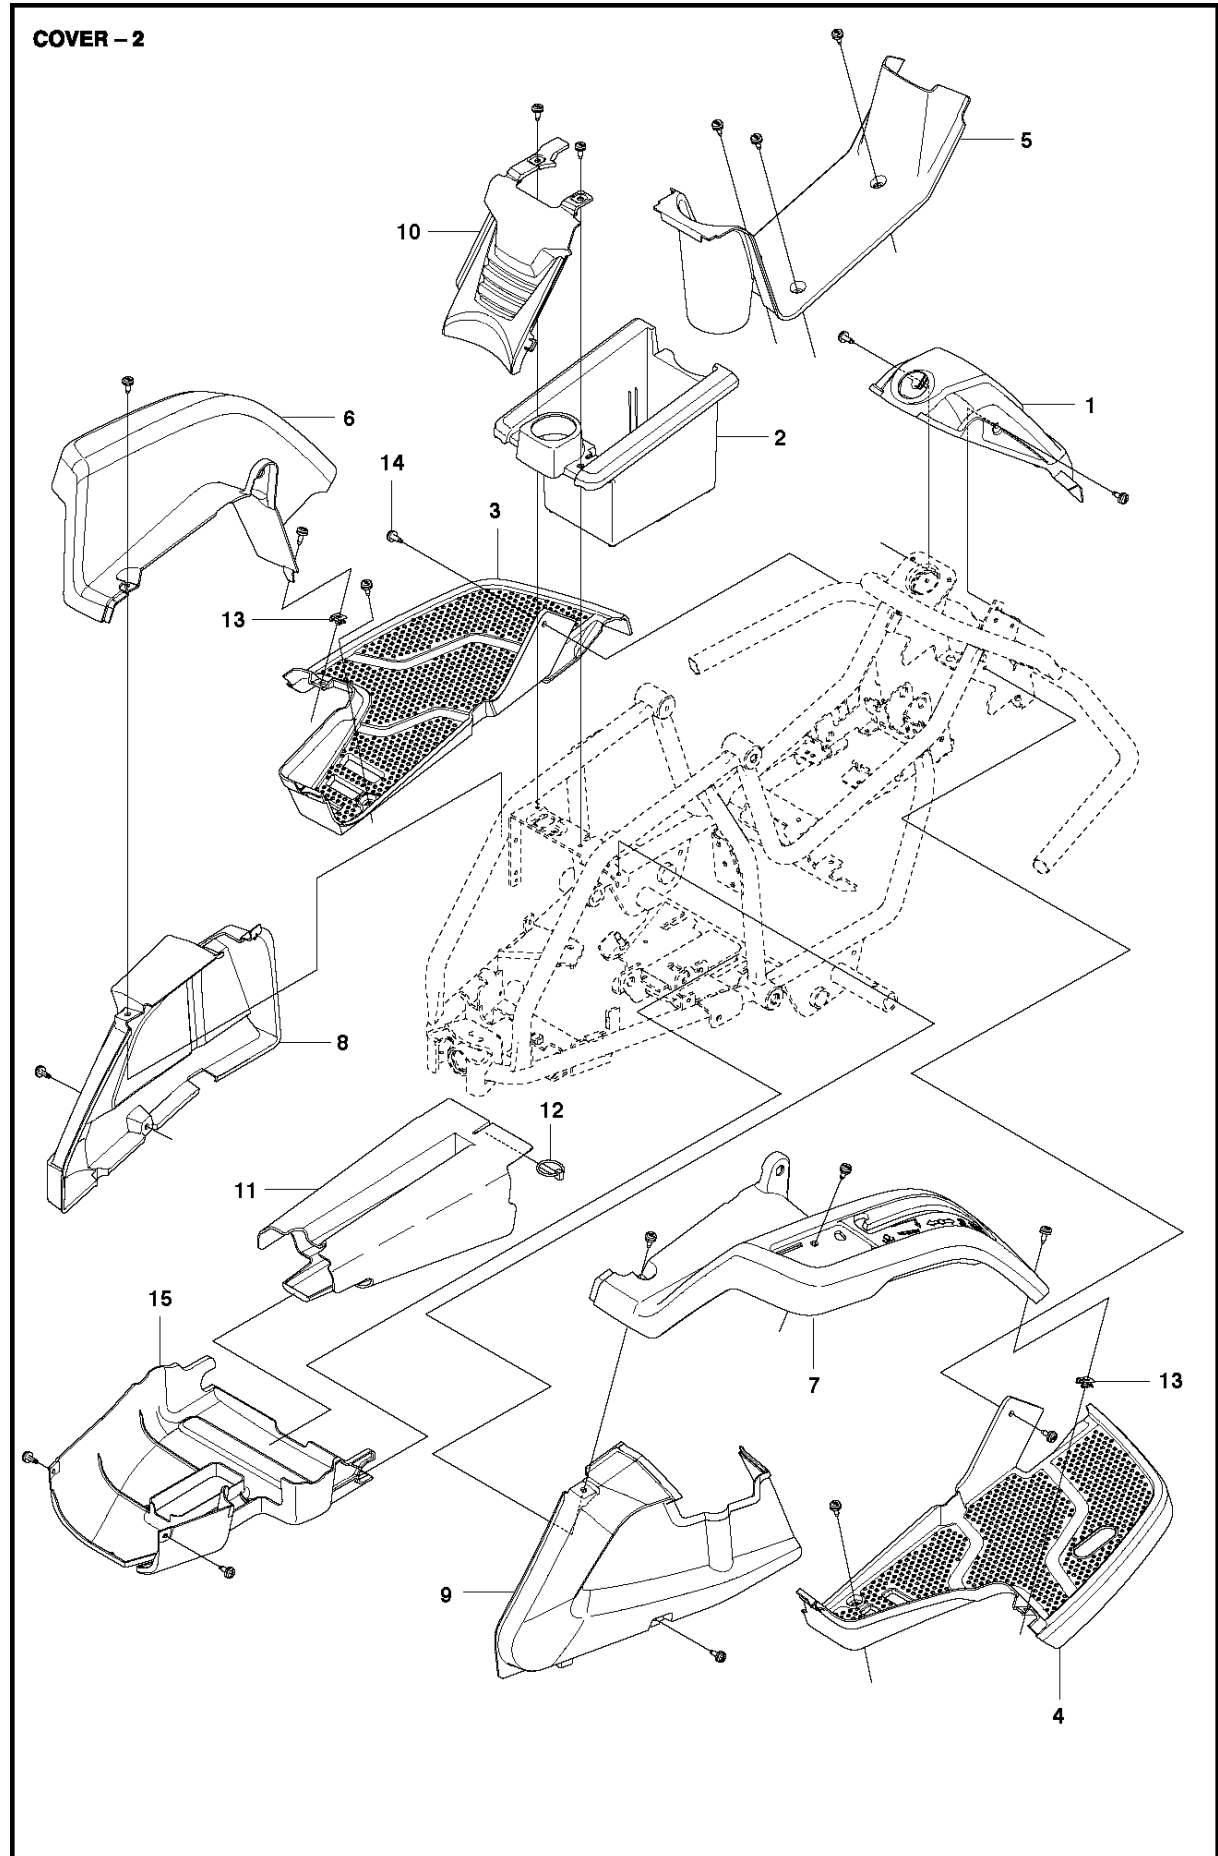

## COVER

R120 C, 967178601, 2013-05

Ref	Part No	Description	Remark	QTY KIT
1	580 27 62-01	COVER		1
2	580 27 49-01	COVER		1
3	580 27 54-01	COVER		1
4	580 27 51-01	COVER		1
5	580 27 52-01	COVER		1
6	580 82 18-01	AIR CONDUCTOR		1
7	522 50 81-01	COVER		1
8	503 89 47-03	SNAP LOCKING		2
9	544 40 05-01	SCREW		8
10	535 42 91-01	SPRING NUT		2

## 94CM CUTTING DECK

R120 C, 967178601, 2013-05

Ref	Part No	Description	Remark	QTY KIT
.	581 05 90-01	CUTTING DECK	Complete, Not shown	1
1	580 52 65-01	COVER		1
2	580 52 64-01	COVER		1
3	544 40 05-01	SCREW		5
4	732 21 16-01	LOCK NUT	M6-8.8 LOCK	4
5	503 89 47-01	SNAP LOCKING		1
6	573 97 18-01	COVER		1
7	522 52 32-01	BRACKET		1
8	574 32 88-01	HANDLE		1
9	575 80 21-01	LEVER ASSY		1
10	581 19 60-01	LIFTING ARM		1
11	581 05 26-01	ARM		1
12	522 45 09-01	CROSS BAR		2
13	506 59 74-01	SCREW EHHFM		8
14	732 21 18-01	LOCK NUT	M8-8.8 LOCK	20
15	580 39 64-01	EQUIPMENT FRAME		1
16	580 39 01-01	CUTTING DECK		1
17	735 58 52-01	WASHER		2
18	735 31 15-20	E-CLIP		2
19	580 39 69-01	BELT TENSIONER		1
20	506 79 32-02	BELT TENSIONER WHEEL		2
21	725 24 51-71	SCREW EHHM	M8X20	14
22	734 11 64-41	WASHER		3
23	734 11 77-71	WASHER		2
24	580 39 71-01	PLUG		1
25	573 96 86-01	BEARING HOUSING ASSY		2
26	506 92 21-01	PULLEY		2
27	506 53 35-01	PARALLEL KEY		4
28	573 96 61-01	ADAPTER		2
29	580 39 74-01	BLADE	LENGTH 471.2	2
30	506 79 23-03	KNIFE PLATE		2
31	506 67 54-02	SCREW EHHFM		4
32	734 11 74-41	WASHER		2
33	580 39 75-01	DISTANCE		2
34	522 73 59-01	WHEEL		2
35	574 26 45-01	WASHER		4
36	721 61 87-01	SPLIT PIN		4
37	506 91 87-02	WASHER		1
38	574 84 97-02	DECAL		1
39	574 51 00-01	DECAL		2
40	584 29 88-01	SPRING		1