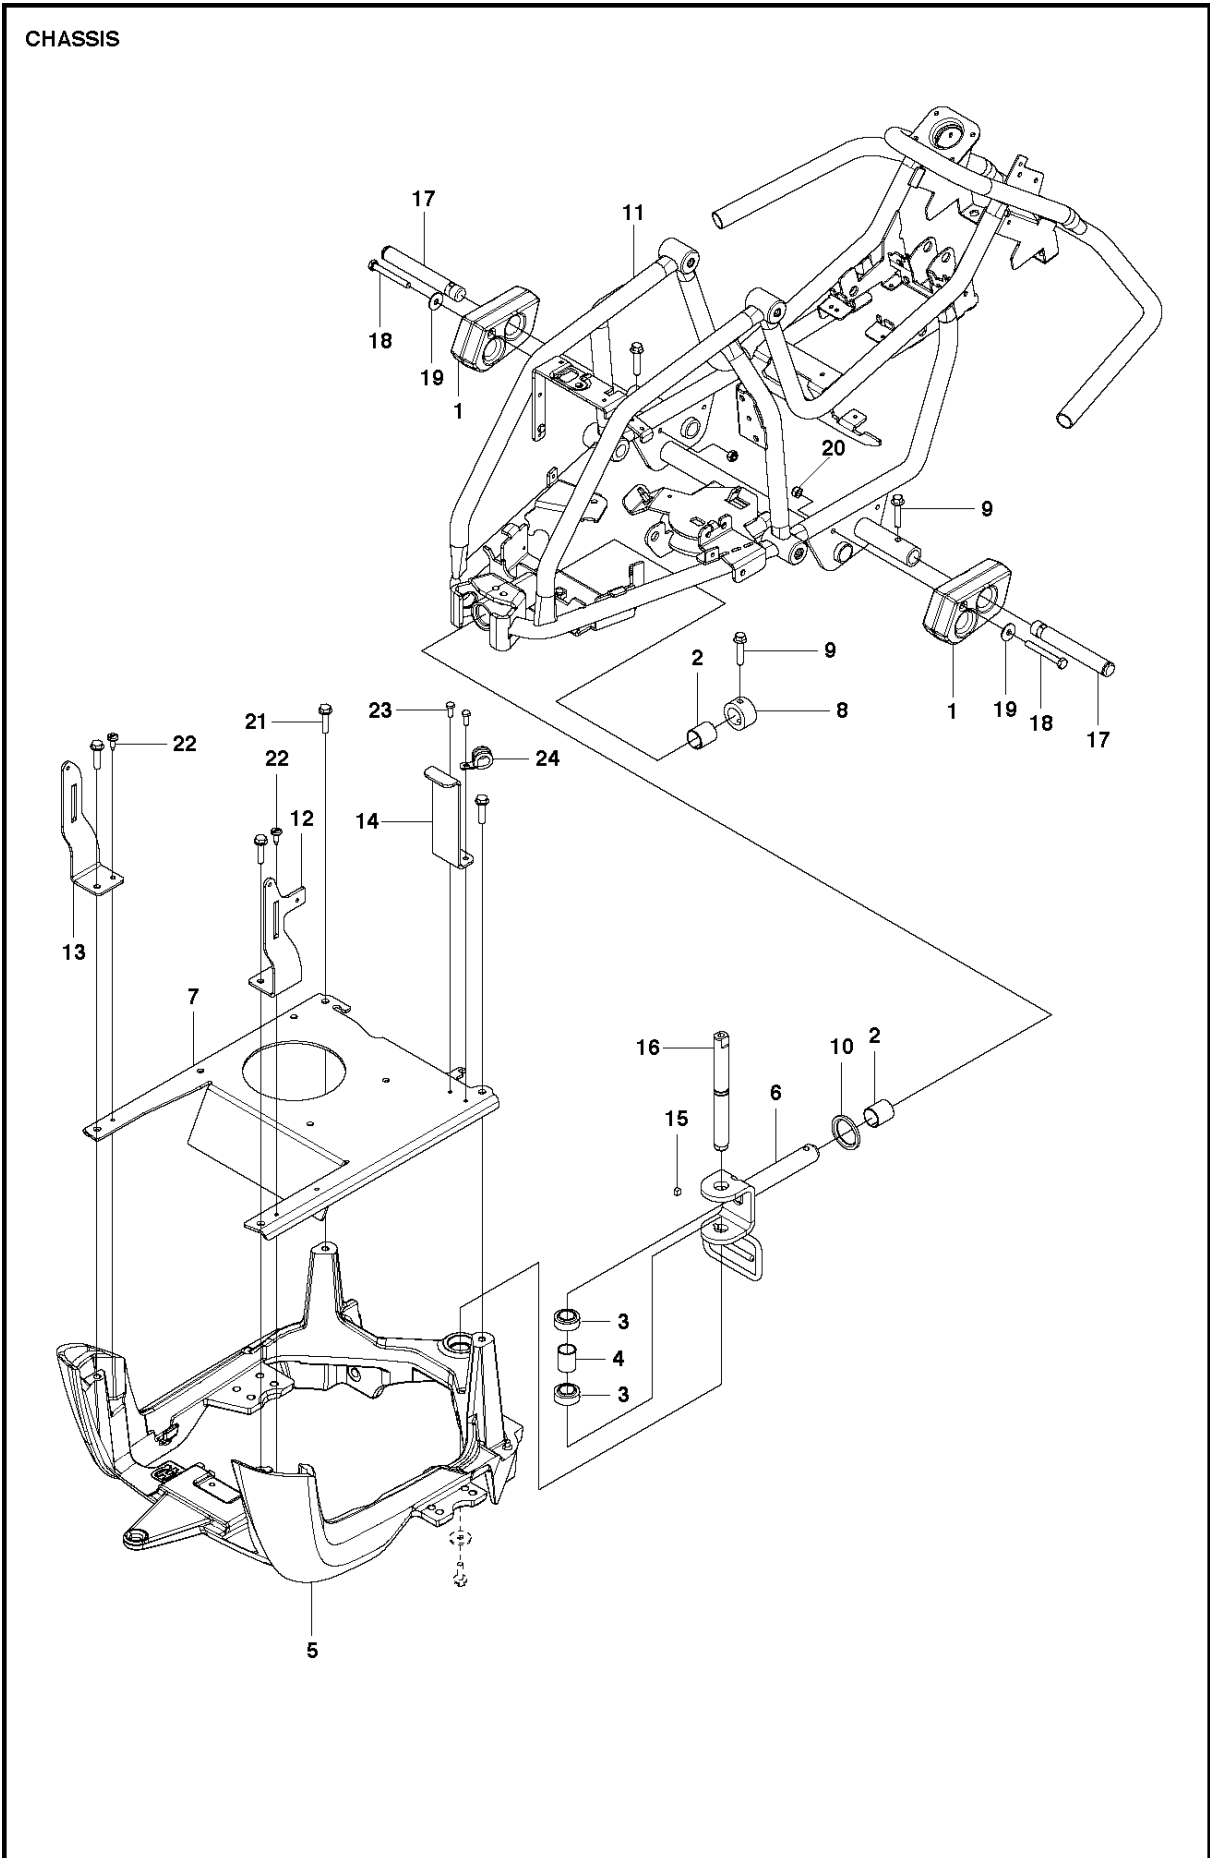

## 94CM CUTTING DECK

R120 C, 967178601, 2013-05

Ref	Part No	Description	Remark	QTY KIT
.	581 05 90-01	CUTTING DECK	Complete, Not shown	1
1	580 52 65-01	COVER		1
2	580 52 64-01	COVER		1
3	544 40 05-01	SCREW		5
4	732 21 16-01	LOCK NUT	M6-8.8 LOCK	4
5	503 89 47-01	SNAP LOCKING		1
6	573 97 18-01	COVER		1
7	522 52 32-01	BRACKET		1
8	574 32 88-01	HANDLE		1
9	575 80 21-01	LEVER ASSY		1
10	581 19 60-01	LIFTING ARM		1
11	581 05 26-01	ARM		1
12	522 45 09-01	CROSS BAR		2
13	506 59 74-01	SCREW EHHFM		8
14	732 21 18-01	LOCK NUT	M8-8.8 LOCK	20
15	580 39 64-01	EQUIPMENT FRAME		1
16	580 39 01-01	CUTTING DECK		1
17	735 58 52-01	WASHER		2
18	735 31 15-20	E-CLIP		2
19	580 39 69-01	BELT TENSIONER		1
20	506 79 32-02	BELT TENSIONER WHEEL		2
21	725 24 51-71	SCREW EHHM	M8X20	14
22	734 11 64-41	WASHER		3
23	734 11 77-71	WASHER		2
24	580 39 71-01	PLUG		1
25	573 96 86-01	BEARING HOUSING ASSY		2
26	506 92 21-01	PULLEY		2
27	506 53 35-01	PARALLEL KEY		4
28	573 96 61-01	ADAPTER		2
29	580 39 74-01	BLADE	LENGTH 471.2	2
30	506 79 23-03	KNIFE PLATE		2
31	506 67 54-02	SCREW EHHFM		4
32	734 11 74-41	WASHER		2
33	580 39 75-01	DISTANCE		2
34	522 73 59-01	WHEEL		2
35	574 26 45-01	WASHER		4
36	721 61 87-01	SPLIT PIN		4
37	506 91 87-02	WASHER		1
38	574 84 97-02	DECAL		1
39	574 51 00-01	DECAL		2
40	584 29 88-01	SPRING		1

## COVER

R120 C, 967178601, 2013-05

Ref	Part No	Description	Remark	QTY KIT
1	575 83 92-01	COVER		1
2	525 47 78-01	BATTERY BOX		1
3	521 88 91-01	FOOT PLATE		1
4	521 88 92-01	FOOT PLATE		1
5	522 60 18-01	COVER		1
6	521 89 07-01	COVER		1
7	521 88 93-01	CONTROL PANEL		1
8	522 60 19-01	COVER		1
9	522 60 20-01	COVER		1
10	525 47 79-01	COVER		1
11	525 39 61-01	COVER		1
12	574 60 08-01	SPRINT		1
13	535 42 91-01	SPRING NUT		2
14	544 40 05-01	SCREW		20
15	575 75 14-01	COVER		1