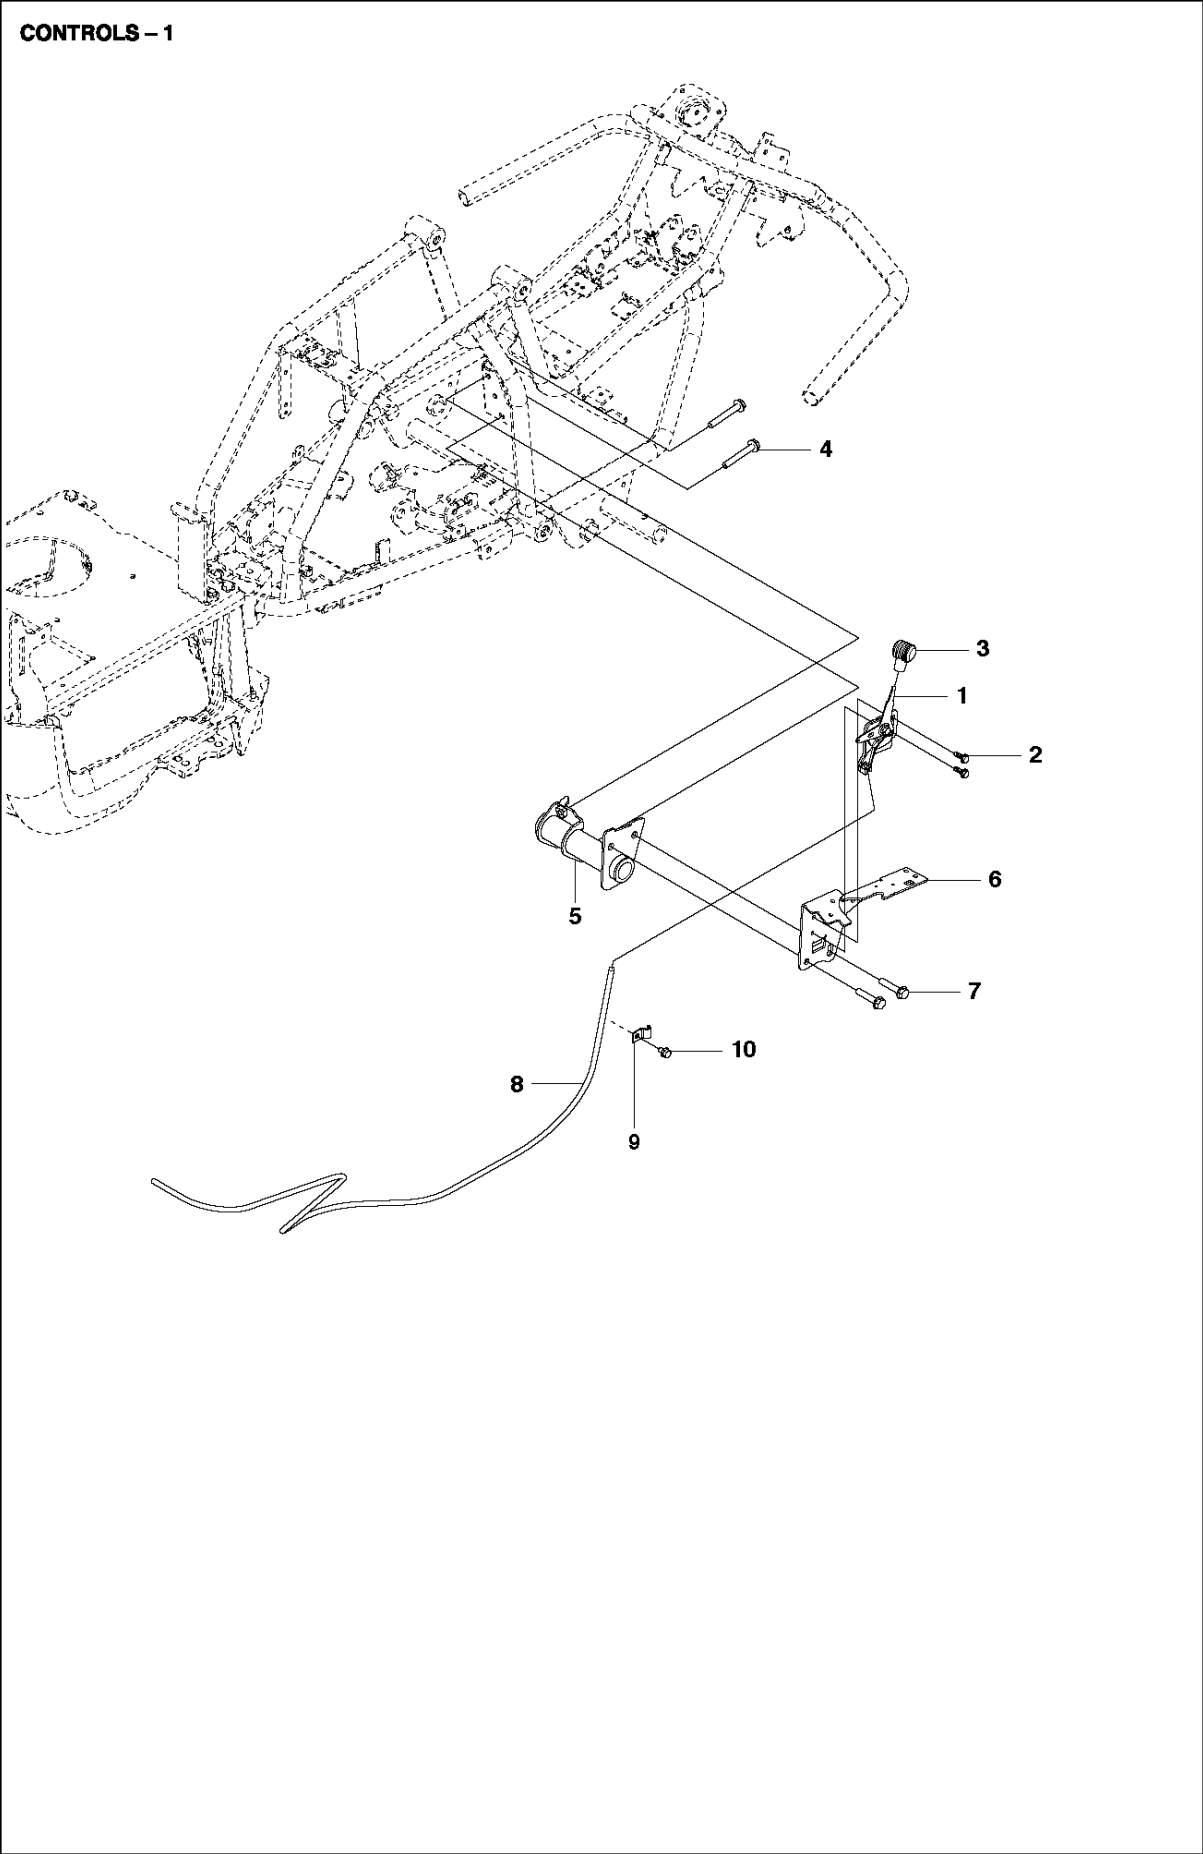

## 94CM CUTTING DECK

R120 C, 967178601, 2013-05

Ref	Part No	Description	Remark	QTY KIT
.	581 05 90-01	CUTTING DECK	Complete, Not shown	1
1	580 52 65-01	COVER		1
2	580 52 64-01	COVER		1
3	544 40 05-01	SCREW		5
4	732 21 16-01	LOCK NUT	M6-8.8 LOCK	4
5	503 89 47-01	SNAP LOCKING		1
6	573 97 18-01	COVER		1
7	522 52 32-01	BRACKET		1
8	574 32 88-01	HANDLE		1
9	575 80 21-01	LEVER ASSY		1
10	581 19 60-01	LIFTING ARM		1
11	581 05 26-01	ARM		1
12	522 45 09-01	CROSS BAR		2
13	506 59 74-01	SCREW EHHFM		8
14	732 21 18-01	LOCK NUT	M8-8.8 LOCK	20
15	580 39 64-01	EQUIPMENT FRAME		1
16	580 39 01-01	CUTTING DECK		1
17	735 58 52-01	WASHER		2
18	735 31 15-20	E-CLIP		2
19	580 39 69-01	BELT TENSIONER		1
20	506 79 32-02	BELT TENSIONER WHEEL		2
21	725 24 51-71	SCREW EHHM	M8X20	14
22	734 11 64-41	WASHER		3
23	734 11 77-71	WASHER		2
24	580 39 71-01	PLUG		1
25	573 96 86-01	BEARING HOUSING ASSY		2
26	506 92 21-01	PULLEY		2
27	506 53 35-01	PARALLEL KEY		4
28	573 96 61-01	ADAPTER		2
29	580 39 74-01	BLADE	LENGTH 471.2	2
30	506 79 23-03	KNIFE PLATE		2
31	506 67 54-02	SCREW EHHFM		4
32	734 11 74-41	WASHER		2
33	580 39 75-01	DISTANCE		2
34	522 73 59-01	WHEEL		2
35	574 26 45-01	WASHER		4
36	721 61 87-01	SPLIT PIN		4
37	506 91 87-02	WASHER		1
38	574 84 97-02	DECAL		1
39	574 51 00-01	DECAL		2
40	584 29 88-01	SPRING		1

## CONTROLS

R120 C, 967178601, 2013-05

Ref	Part No	Description	Remark	QTY KIT
1	522 50 59-01	THROTTLE CONTROL		1
2	506 57 01-03	SCREW EHHFM		2
3	506 88 91-01	KNOB		1
4	725 24 60-71	SCREW EHHM		2
5	574 36 97-01	BRACKET		1
6	575 24 03-01	SHEET		1
7	506 57 01-04	SCREW EHHFM		2
8	544 30 17-04	WIRE		1
9	506 56 65-01	CLIP		1
10	725 23 64-61	SCREW EHHFT		1