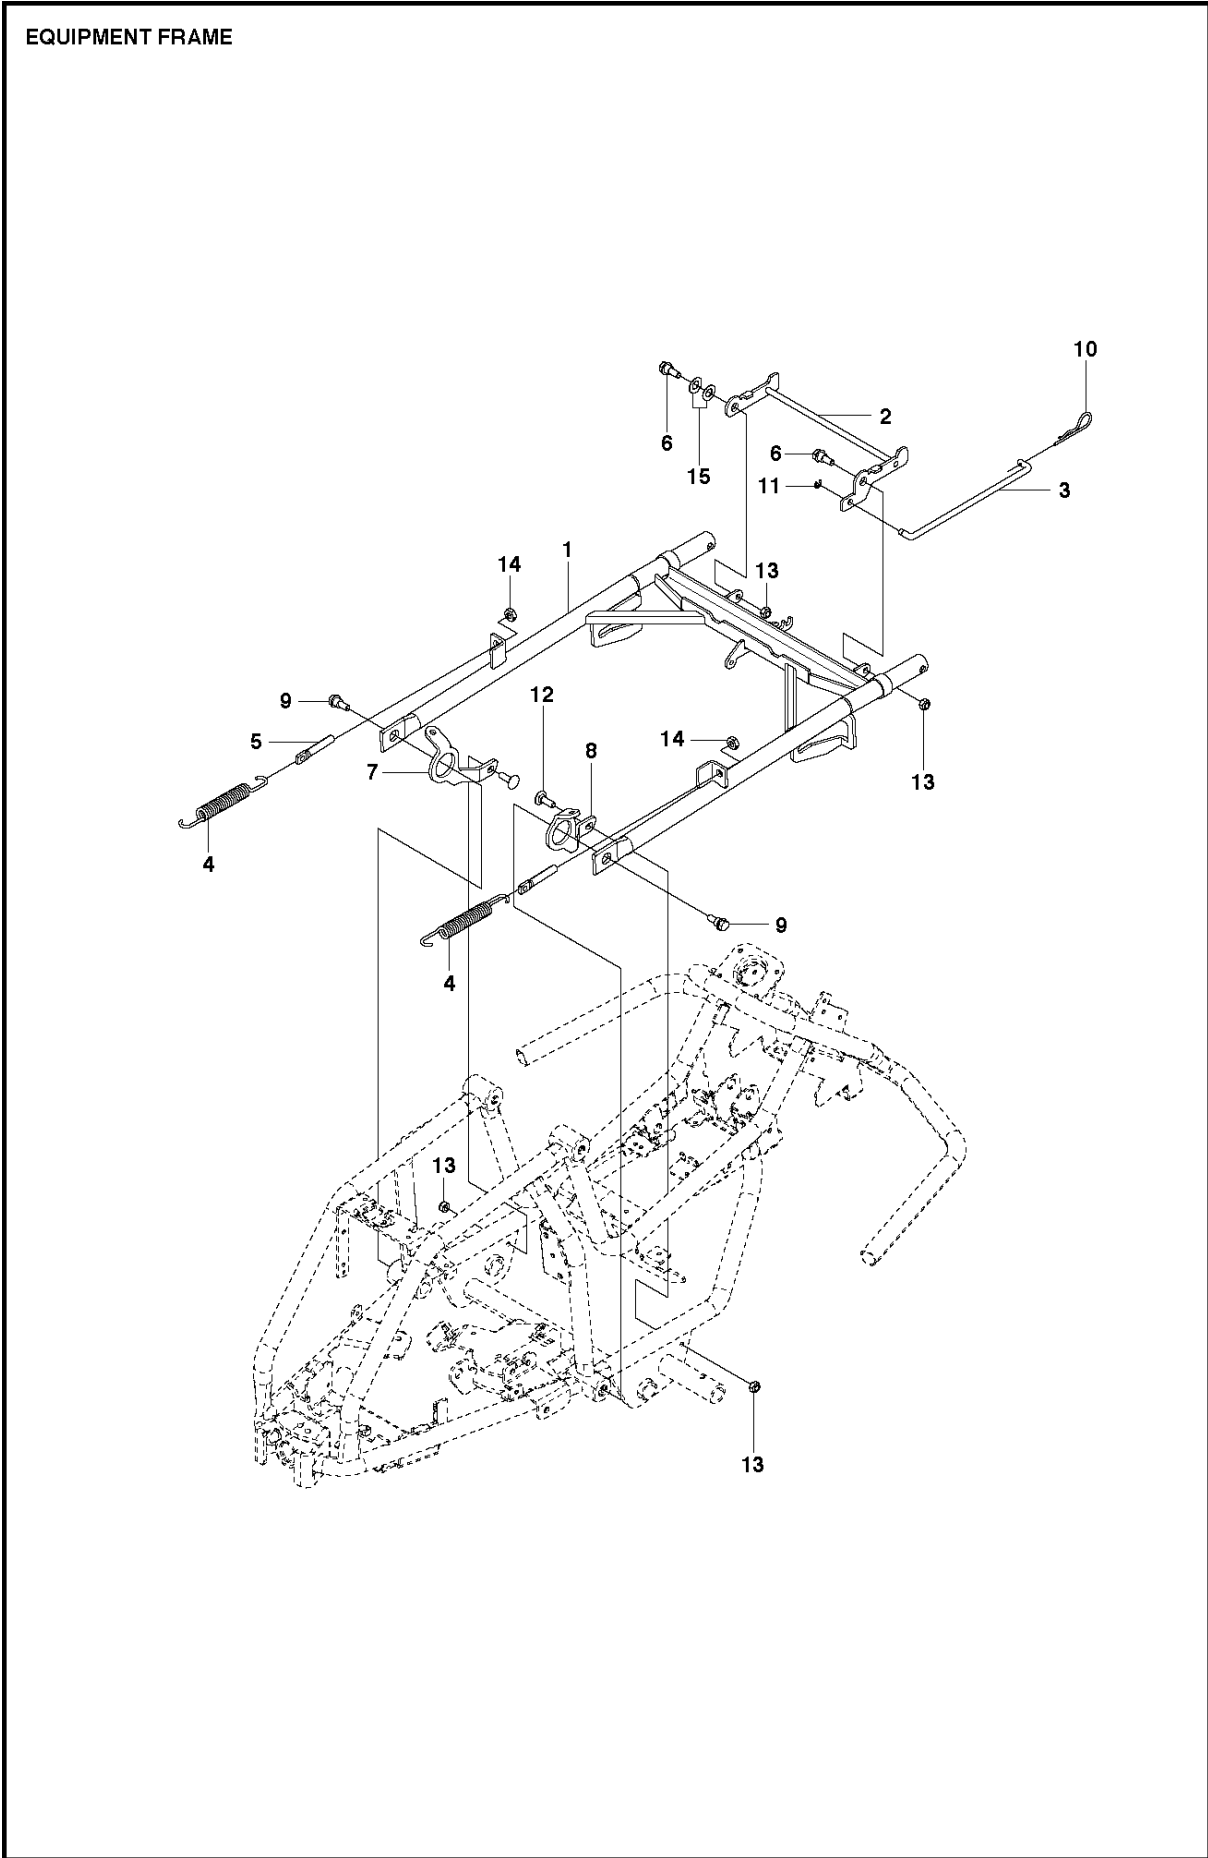

FRAME

R120 C, 967178601, 2013-05

Ref	Part No	Description	Remark	QTY KIT
1	580 37 94-01	EQUIPMENT FRAME ASSY		1
2	580 90 24-01	LOCK		1
3	580 90 29-01	ROD		1
4	580 47 23-01	SPRING		2
5	580 48 06-01	SCREW		2
6	506 89 58-01	COLLAR SCREW		2
7	580 47 21-01	BRACKET		1
8	580 47 21-02	BRACKET		1
9	506 59 74-01	SCREW EHHFM		2
10	721 68 02-51	SPRING COTTER		1
11	735 31 10-20	E-CLIP		1
12	535 42 38-01	SCREW RSQM		2
13	732 21 18-01	LOCK NUT		4
14	731 23 20-01	HEXAGON NUT		2
15	506 83 94-01	SPRING WASHER		2