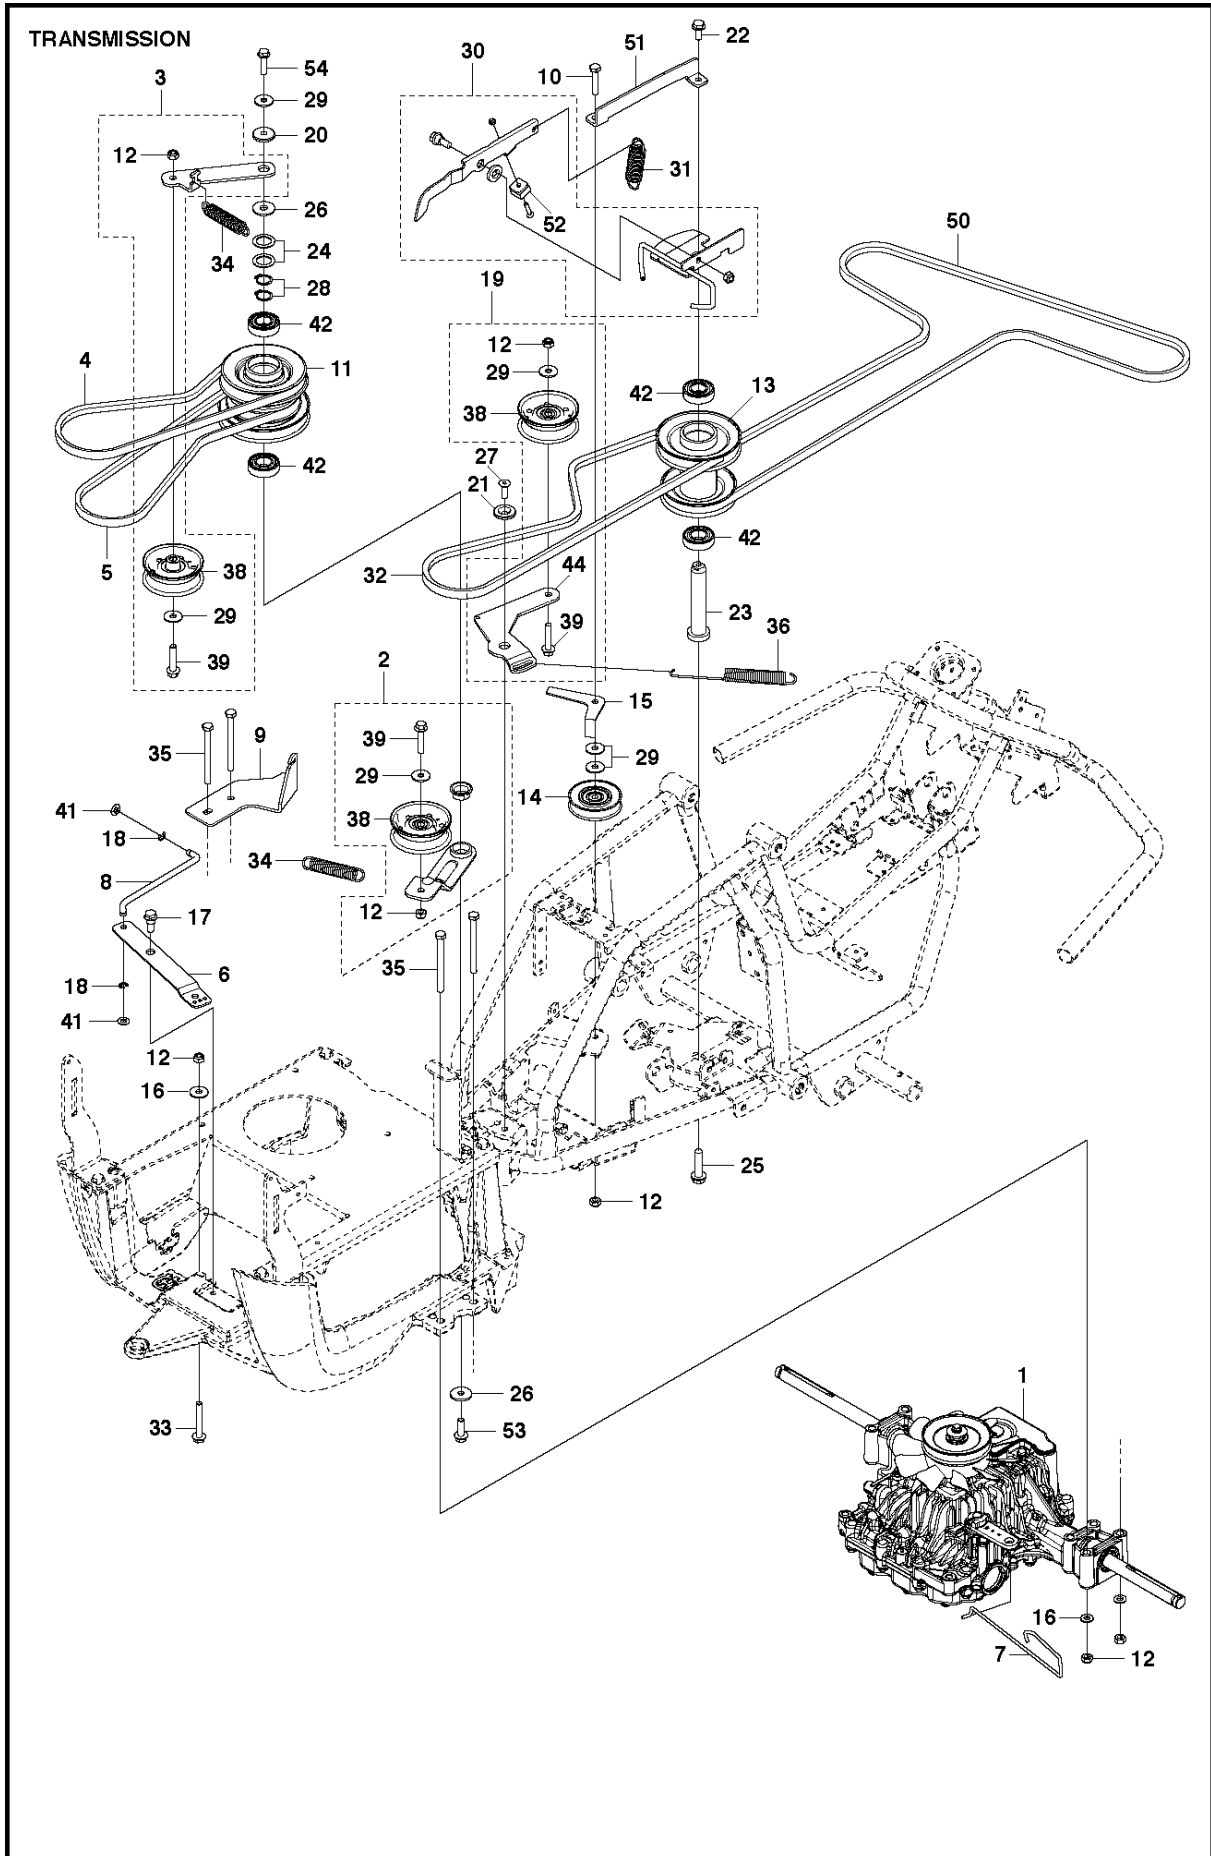

TRANSMISSION

R120 C, 967178601, 2013-05

Ref	Part No	Description	Remark	QTY	KIT
1	580 37 84-01	TRANSMISSION		1	
2	580 27 90-01	BELT TENSIONER ASSY		1	
3	580 27 87-01	BELT TENSIONER ASSY		1	
4	589 56 31-01	BELT		1	
5	580 28 04-01	BELT		1	
6	580 27 78-01	LINK ARM		1	
7	580 37 49-01	ARM		1	
8	580 29 11-01	ROD		1	
9	580 29 12-01	BRACKET		1	
10	725 24 59-51	SCREW EHHM		1	
11	581 73 85-01	PULLEY		1	
12	732 21 18-01	LOCK NUT		5	2, 3, 19
13	581 74 02-01	PULLEY		1	
14	506 94 69-01	BELT TENS WHEEL ASSY		1	
15	577 41 85-01	BRACKET		1	
16	734 11 64-01	WASHER		4	
17	506 59 74-01	SCREW EHHFM		1	
18	735 31 10-20	E-CLIP		2	
19	522 60 33-01	BELT TENSIONER		1	
20	574 87 41-01	WASHER		1	
21	581 76 52-01	WASHER		1	
22	506 57 01-04	SCREW EHHFM		1	
23	574 25 98-01	SHAFT		1	
24	506 50 48-05	WASHER		2	
25	506 67 54-02	SCREW EHHFM		1	
26	734 11 74-41	WASHER		1	
27	725 64 53-01	SCREW IHCSFM		1	
28	735 31 22-00	CIRCLIP		2	
29	734 11 64-41	WASHER		4	
30	581 73 94-01	BRAKE ASSY		1	
31	575 92 89-01	SPRING		1	
32	581 75 99-01	BELT		1	
33	506 57 01-07	SCREW EHHFM		1	
34	574 50 61-01	SPRING		2	
35	725 24 69-51	SCREW EHHM		4	
36	575 56 72-02	SPRING		1	
38	539 91 90-78	PULLEY		3	2, 3, 19
39	725 24 59-51	SCREW EHHM		3	2, 3, 19
41	735 58 52-01	WASHER		2	
42	738 21 04-04	BALL BEARING		4	
44	522 60 29-01	BELT TENSIONER		1	
50	589 53 31-01	BELT		1	
51	581 74 66-01	BRACKET		1	
53	577 21 65-01	SCREW		1	
52	506 83 36-01	BRAKE LINING		1	30
54	506 57 01-05	SCREW EHHFM		1