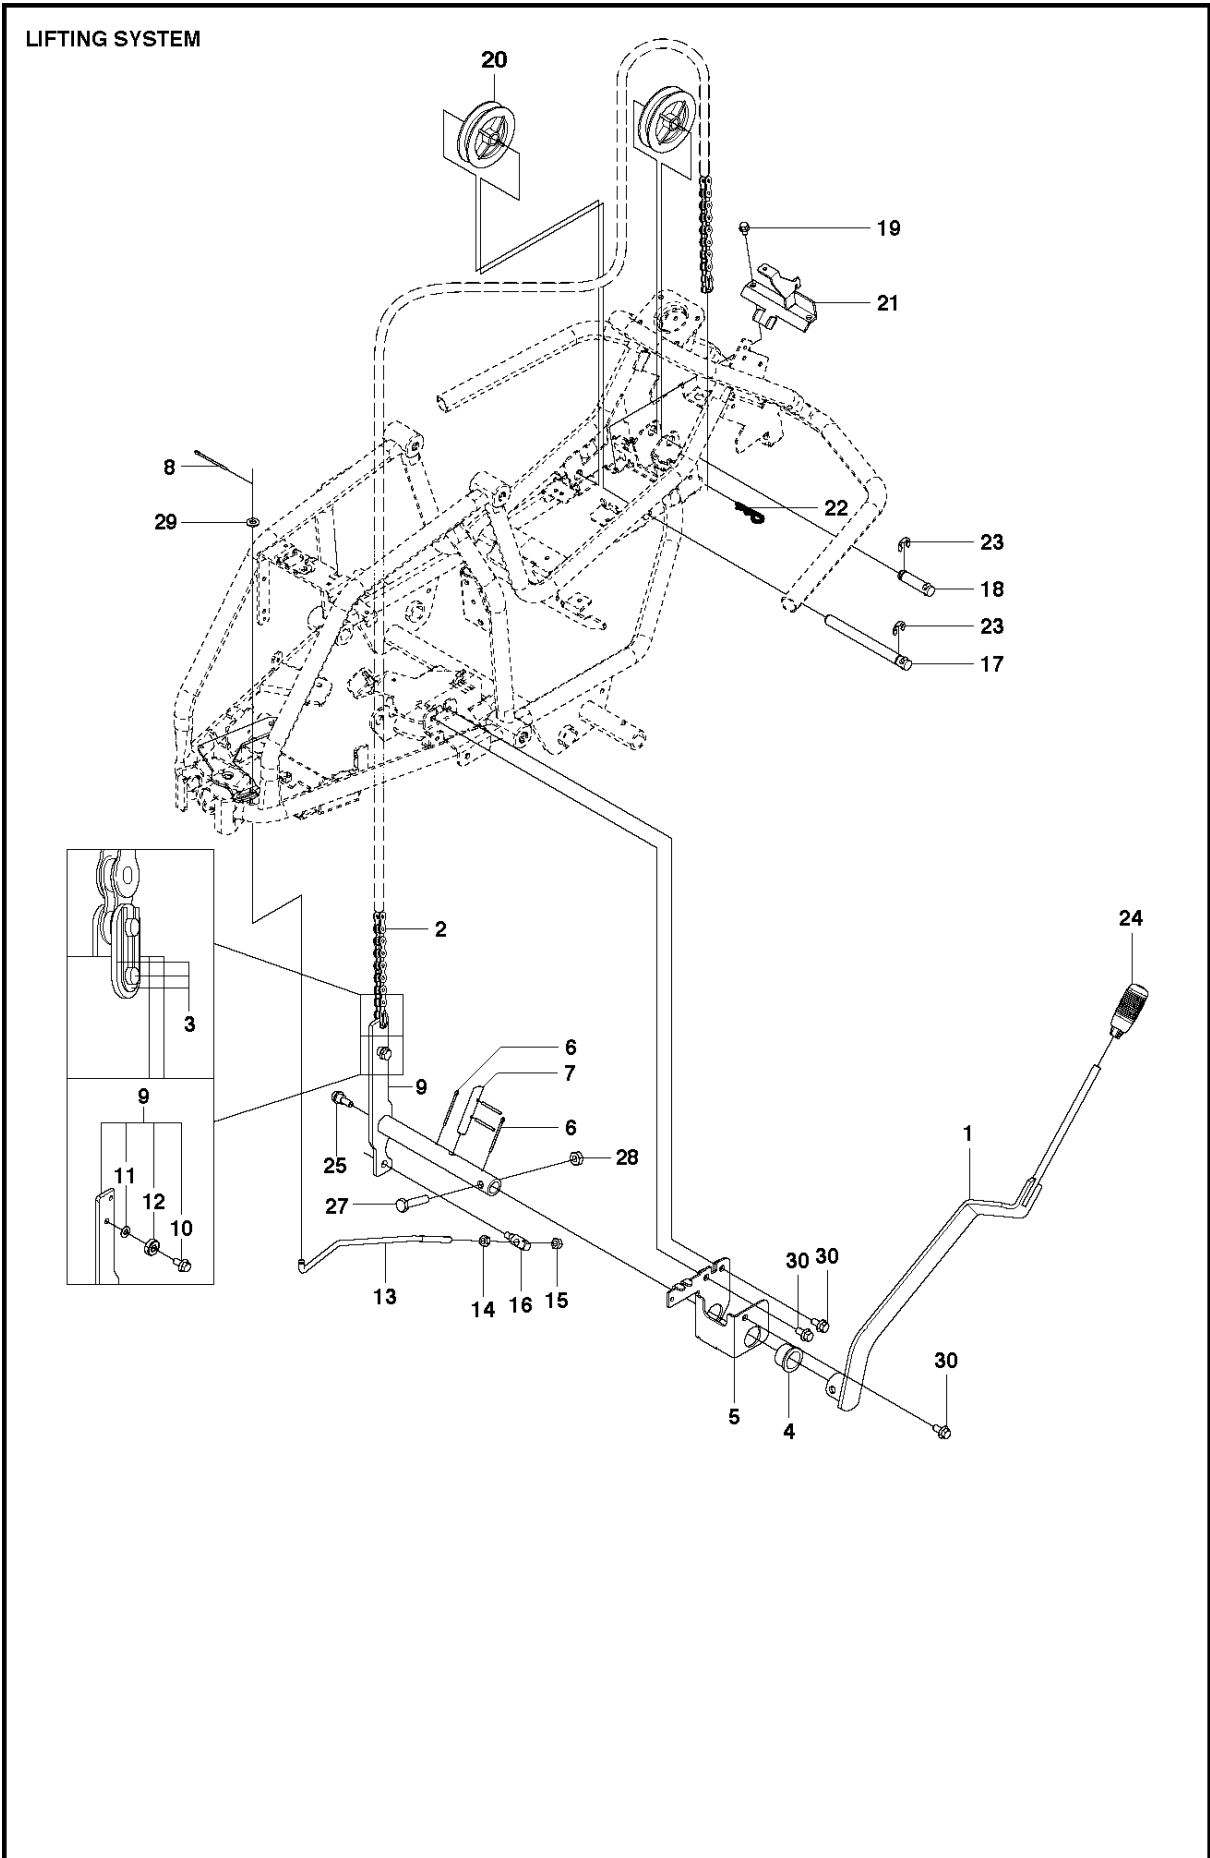

MOWER LIFT / DECK LIFT

R120 C, 967178601, 2013-05

Ref	Part No	Description	Remark	QTY KIT
1	580 38 90-01	LEVER ASSY		1
2	506 55 46-06	CHAIN		1
3	506 55 47-01	LINKAGE		1
4	506 55 65-01	BEARING		1
5	525 40 47-01	BRACKET		1
6	721 61 87-01	SPLIT PIN		1
7	525 40 66-01	PEN		1
8	721 61 83-01	SPLIT PIN		1
9	581 54 58-01	LEVER ASSY		1
10	506 57 01-05	SCREW EHHFM		1
11	734 11 63-01	WASHER		1
12	738 21 98-04	BALL BEARING		1
13	522 56 01-01	ROD		1
14	731 23 18-01	HEXAGON NUT		1
15	732 21 18-01	LOCK NUT		1
16	525 49 13-01	JOINT		1
17	525 40 44-01	SHAFT		1
18	525 40 45-01	SHAFT		1
19	725 23 64-61	SCREW EHHFT		2
20	506 90 56-01	OFFSET PULLEY		2
21	574 31 58-01	BRACKET		1
22	721 68 02-51	SPRING COTTER		1
23	735 31 18-20	E-CLIP		2
24	506 54 20-01	HANDLE		1
25	506 59 74-01	SCREW EHHFM		1
27	725 25 00-51	SCREW EHHM		1
28	732 21 20-51	NUT		1
29	734 11 64-01	WASHER		1
30	506 57 01-03	SCREW EHHFM		3