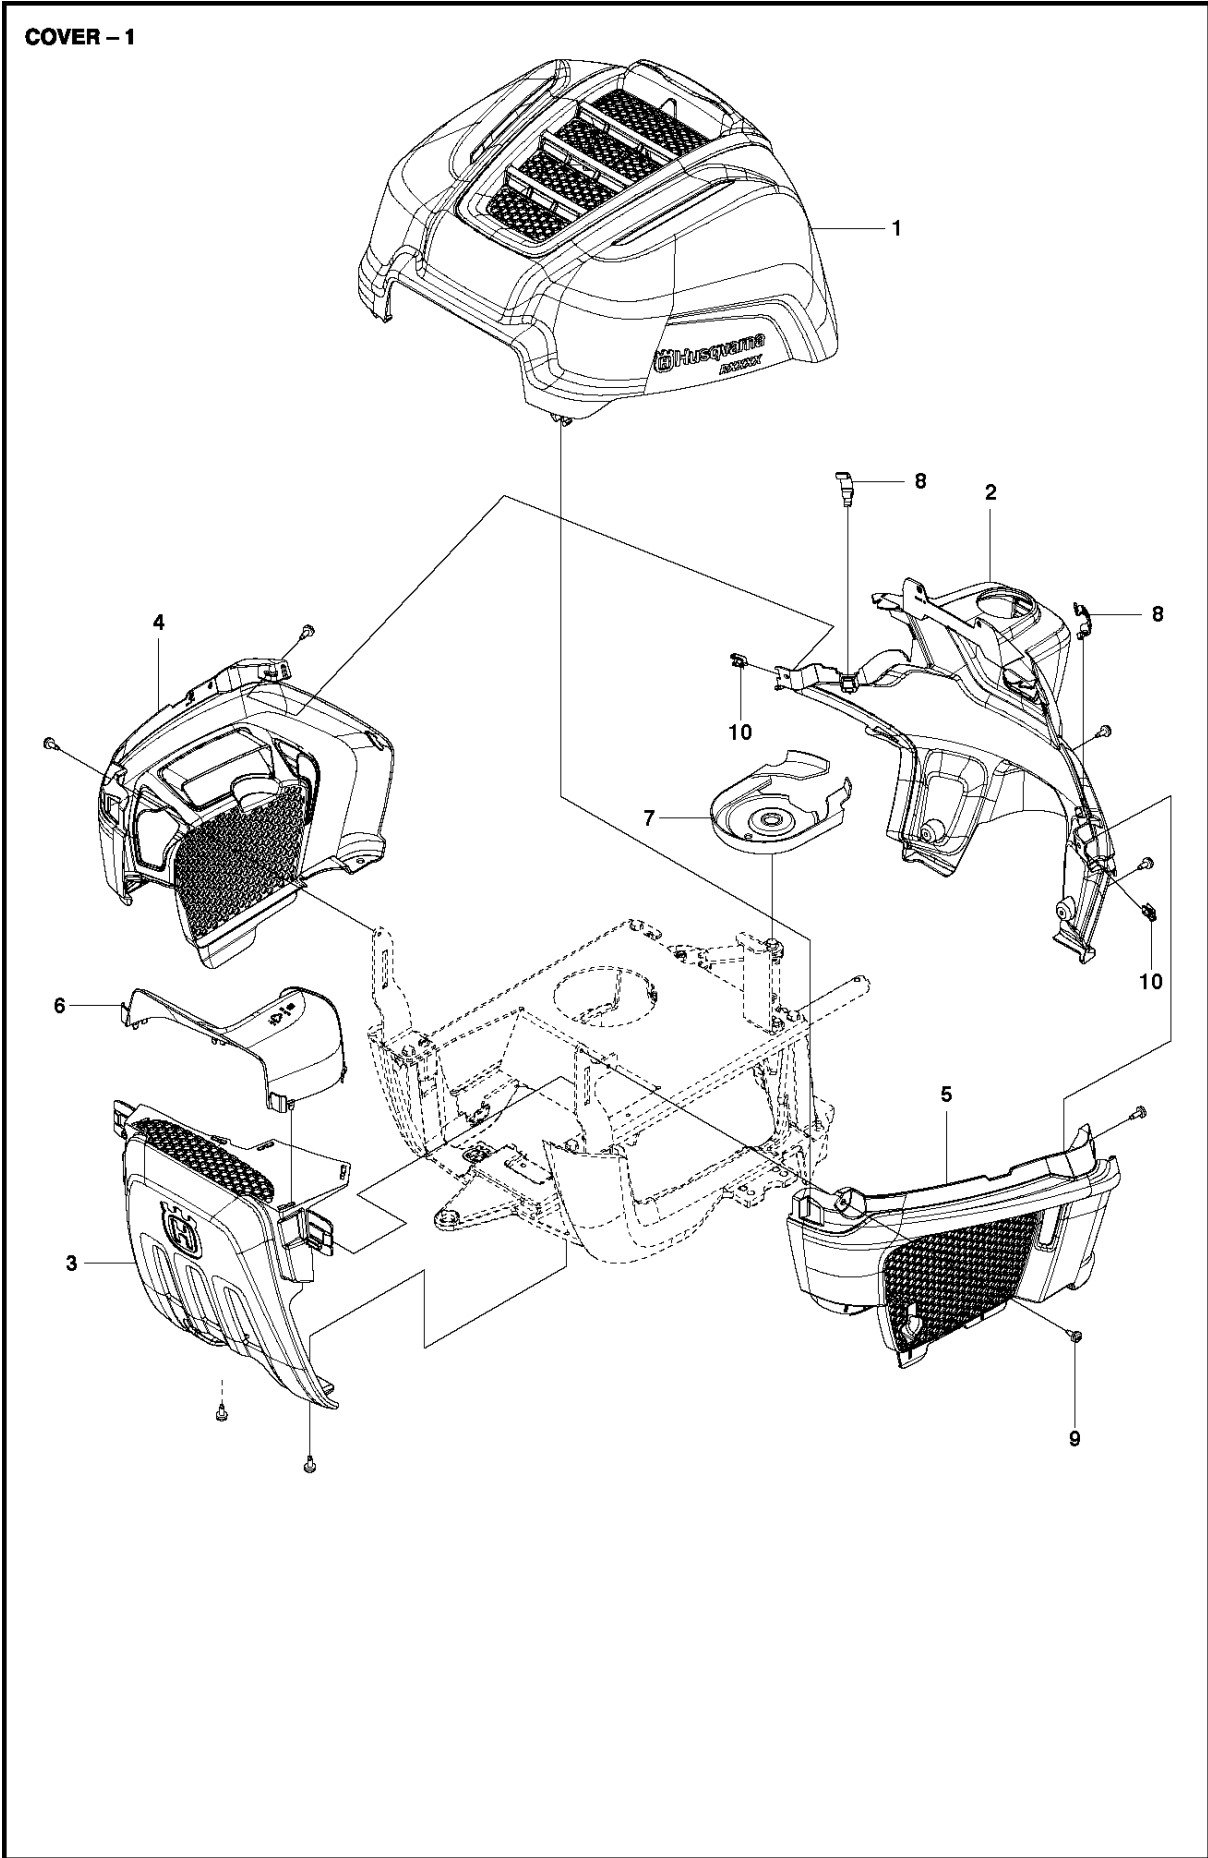

## COVER

R120 C, 967178601, 2013-05

Ref	Part No	Description	Remark	QTY KIT
1	580 27 62-01	COVER		1
2	580 27 49-01	COVER		1
3	580 27 54-01	COVER		1
4	580 27 51-01	COVER		1
5	580 27 52-01	COVER		1
6	580 82 18-01	AIR CONDUCTOR		1
7	522 50 81-01	COVER		1
8	503 89 47-03	SNAP LOCKING		2
9	544 40 05-01	SCREW		8
10	535 42 91-01	SPRING NUT		2

## 94CM CUTTING DECK

R120 C, 967178601, 2013-05

Ref	Part No	Description	Remark	QTY KIT
.	581 05 90-01	CUTTING DECK	Complete, Not shown	1
1	580 52 65-01	COVER		1
2	580 52 64-01	COVER		1
3	544 40 05-01	SCREW		5
4	732 21 16-01	LOCK NUT	M6-8.8 LOCK	4
5	503 89 47-01	SNAP LOCKING		1
6	573 97 18-01	COVER		1
7	522 52 32-01	BRACKET		1
8	574 32 88-01	HANDLE		1
9	575 80 21-01	LEVER ASSY		1
10	581 19 60-01	LIFTING ARM		1
11	581 05 26-01	ARM		1
12	522 45 09-01	CROSS BAR		2
13	506 59 74-01	SCREW EHHFM		8
14	732 21 18-01	LOCK NUT	M8-8.8 LOCK	20
15	580 39 64-01	EQUIPMENT FRAME		1
16	580 39 01-01	CUTTING DECK		1
17	735 58 52-01	WASHER		2
18	735 31 15-20	E-CLIP		2
19	580 39 69-01	BELT TENSIONER		1
20	506 79 32-02	BELT TENSIONER WHEEL		2
21	725 24 51-71	SCREW EHHM	M8X20	14
22	734 11 64-41	WASHER		3
23	734 11 77-71	WASHER		2
24	580 39 71-01	PLUG		1
25	573 96 86-01	BEARING HOUSING ASSY		2
26	506 92 21-01	PULLEY		2
27	506 53 35-01	PARALLEL KEY		4
28	573 96 61-01	ADAPTER		2
29	580 39 74-01	BLADE	LENGTH 471.2	2
30	506 79 23-03	KNIFE PLATE		2
31	506 67 54-02	SCREW EHHFM		4
32	734 11 74-41	WASHER		2
33	580 39 75-01	DISTANCE		2
34	522 73 59-01	WHEEL		2
35	574 26 45-01	WASHER		4
36	721 61 87-01	SPLIT PIN		4
37	506 91 87-02	WASHER		1
38	574 84 97-02	DECAL		1
39	574 51 00-01	DECAL		2
40	584 29 88-01	SPRING		1