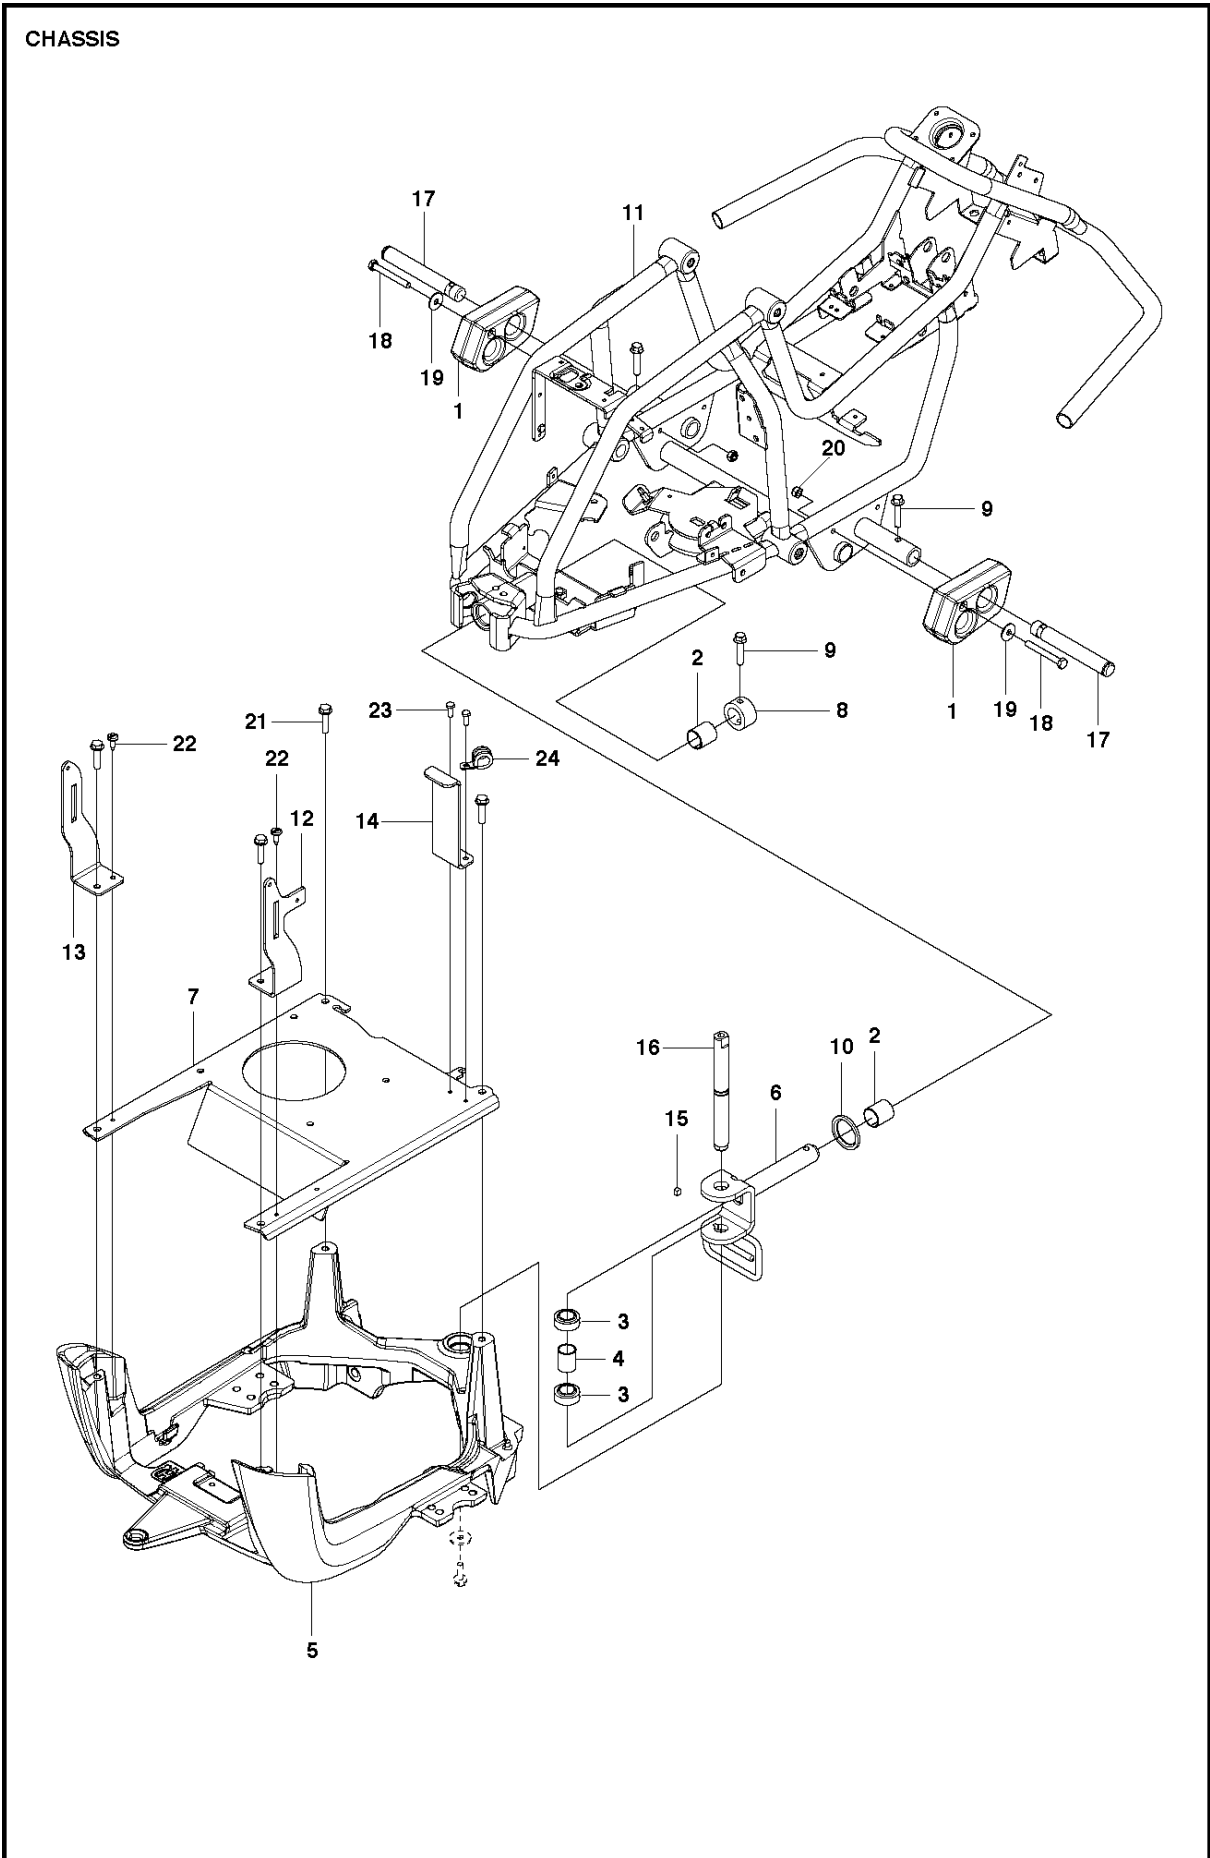

SPARE PARTS LIST

RIDERS

R120 S, 9671818-01, 2013-01

SEAT

R120 S, 9671818-01, 2013-01

Ref	Part No	Description	Remark	QTY KIT
1	525 81 48-01	SEAT		1
2	581 04 15-01	SEAT BRACKET		1
3	506 59 74-01	SCREW EHHFM		2
4	506 91 53-01	COMPRESSION SPRING		1
5	734 11 74-41	WASHER		1
6	725 24 93-71	SCREW EHHM		1
7	735 21 64-00	LOCKWASHER		4
8	506 57 01-03	SCREW EHHFM		4

COVER

R120 S, 9671818-01, 2013-01

Ref	Part No	Description	Remark	QTY KIT
1	580 27 62-01	COVER		1
2	580 27 49-01	COVER		1
3	580 27 54-01	COVER		1
4	580 27 51-01	COVER		1
5	580 27 52-01	COVER		1
6	580 82 18-01	AIR CONDUCTOR		1
7	522 50 81-01	COVER		1
8	503 89 47-03	SNAP LOCKING		2
9	544 40 05-01	SCREW		8
10	535 42 91-01	SPRING NUT		2

COVER

R120 S, 9671818-01, 2013-01

Ref	Part No	Description	Remark	QTY KIT
1	575 83 92-01	COVER		1
2	525 47 78-01	BATTERY BOX		1
3	521 88 91-01	FOOT PLATE		1
4	521 88 92-01	FOOT PLATE		1
5	522 60 18-01	COVER		1
6	521 89 07-01	COVER		1
7	521 88 93-01	CONTROL PANEL		1
8	522 60 19-01	COVER		1
9	522 60 20-01	COVER		1
10	525 47 79-01	COVER		1
11	525 39 61-01	COVER		1
12	574 60 08-01	SPRINT		1
13	535 42 91-01	SPRING NUT		2
14	544 40 05-01	SCREW		20
15	575 75 14-01	COVER		1