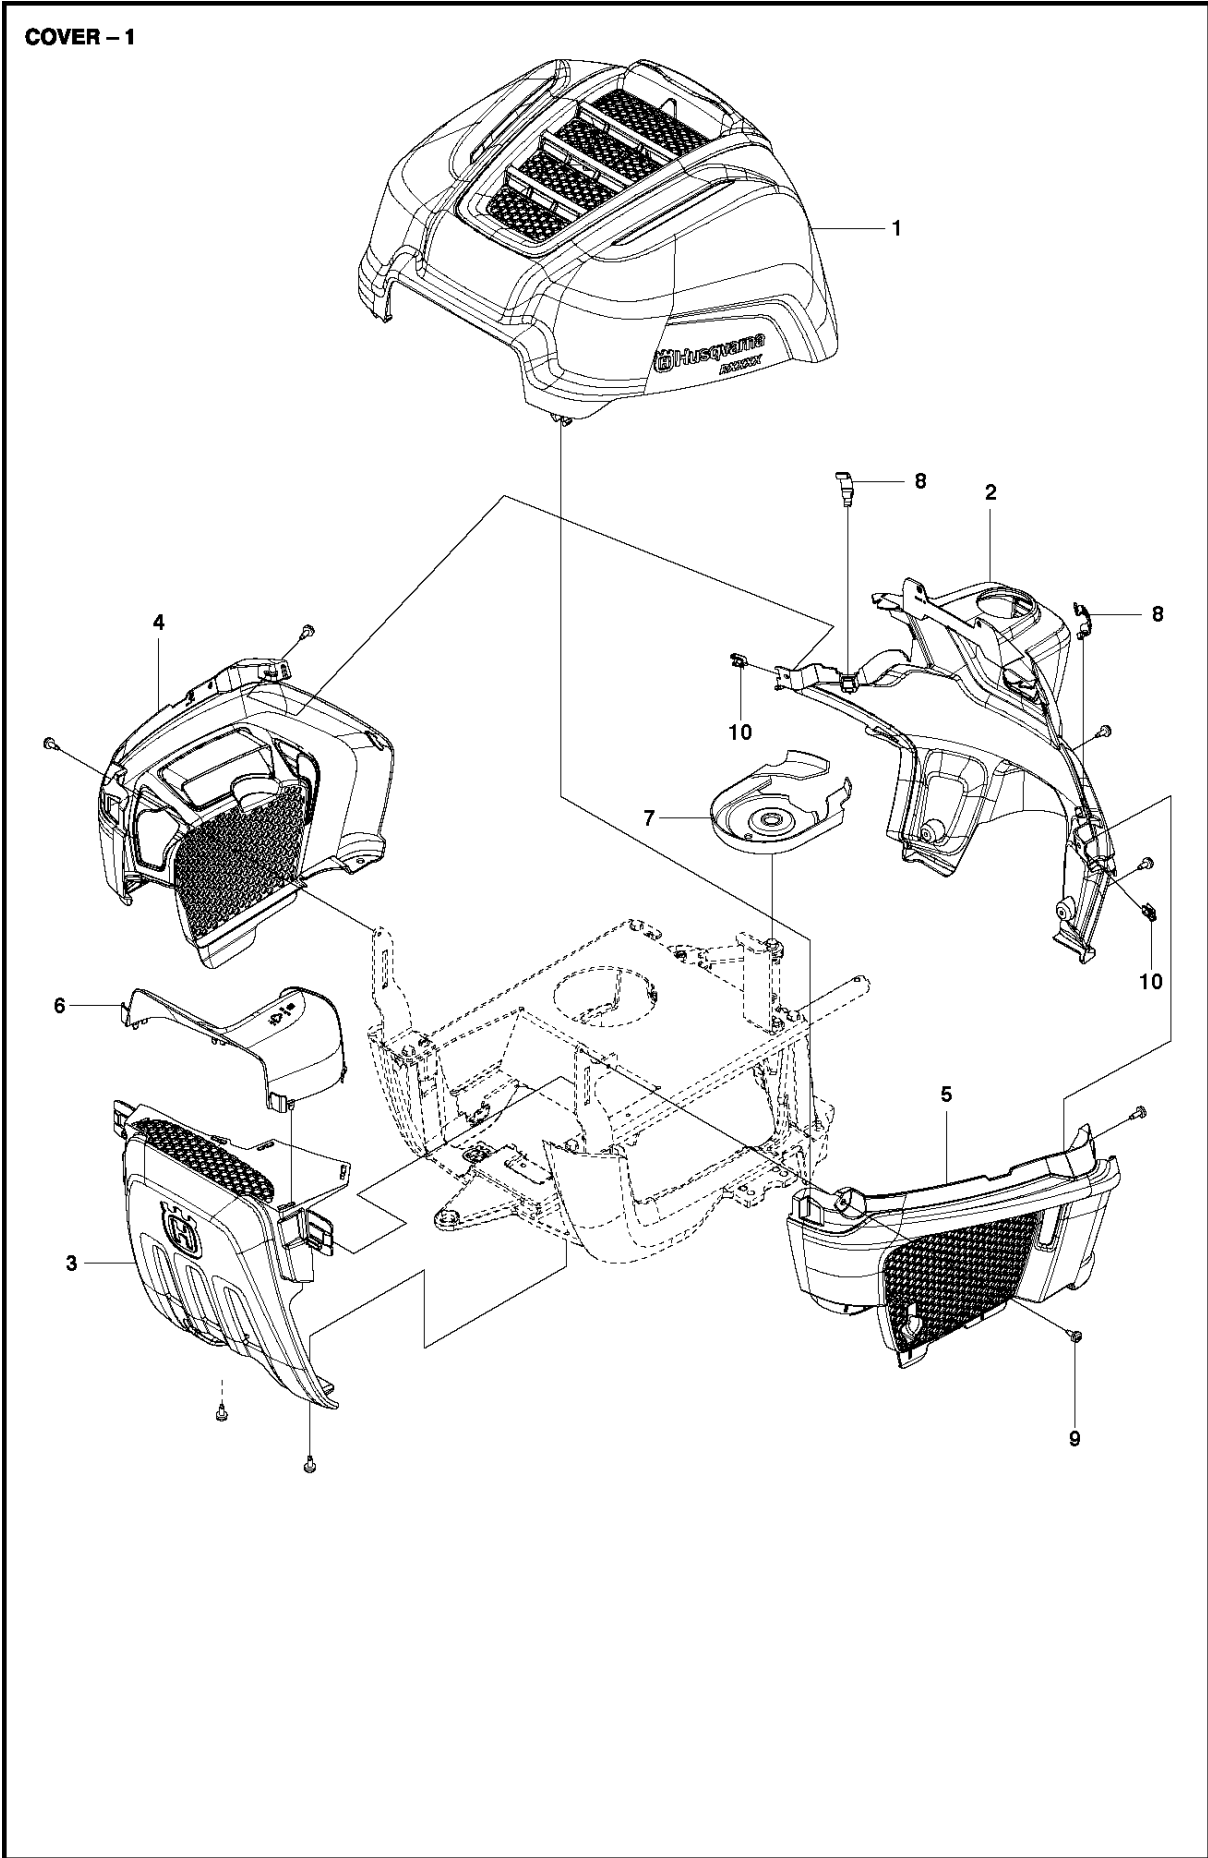

SPARE PARTS LIST

RIDERS

R120 S, 9671818-01, 2013-01

SEAT

R120 S, 9671818-01, 2013-01

Ref	Part No	Description	Remark	QTY KIT
1	525 81 48-01	SEAT		1
2	581 04 15-01	SEAT BRACKET		1
3	506 59 74-01	SCREW EHHFM		2
4	506 91 53-01	COMPRESSION SPRING		1
5	734 11 74-41	WASHER		1
6	725 24 93-71	SCREW EHHM		1
7	735 21 64-00	LOCKWASHER		4
8	506 57 01-03	SCREW EHHFM		4

COVER

R120 S, 9671818-01, 2013-01

Ref	Part No	Description	Remark	QTY KIT
1	580 27 62-01	COVER		1
2	580 27 49-01	COVER		1
3	580 27 54-01	COVER		1
4	580 27 51-01	COVER		1
5	580 27 52-01	COVER		1
6	580 82 18-01	AIR CONDUCTOR		1
7	522 50 81-01	COVER		1
8	503 89 47-03	SNAP LOCKING		2
9	544 40 05-01	SCREW		8
10	535 42 91-01	SPRING NUT		2

COVER

R120 S, 9671818-01, 2013-01

Ref	Part No	Description	Remark	QTY KIT
1	575 83 92-01	COVER		1
2	525 47 78-01	BATTERY BOX		1
3	521 88 91-01	FOOT PLATE		1
4	521 88 92-01	FOOT PLATE		1
5	522 60 18-01	COVER		1
6	521 89 07-01	COVER		1
7	521 88 93-01	CONTROL PANEL		1
8	522 60 19-01	COVER		1
9	522 60 20-01	COVER		1
10	525 47 79-01	COVER		1
11	525 39 61-01	COVER		1
12	574 60 08-01	SPRINT		1
13	535 42 91-01	SPRING NUT		2
14	544 40 05-01	SCREW		20
15	575 75 14-01	COVER		1