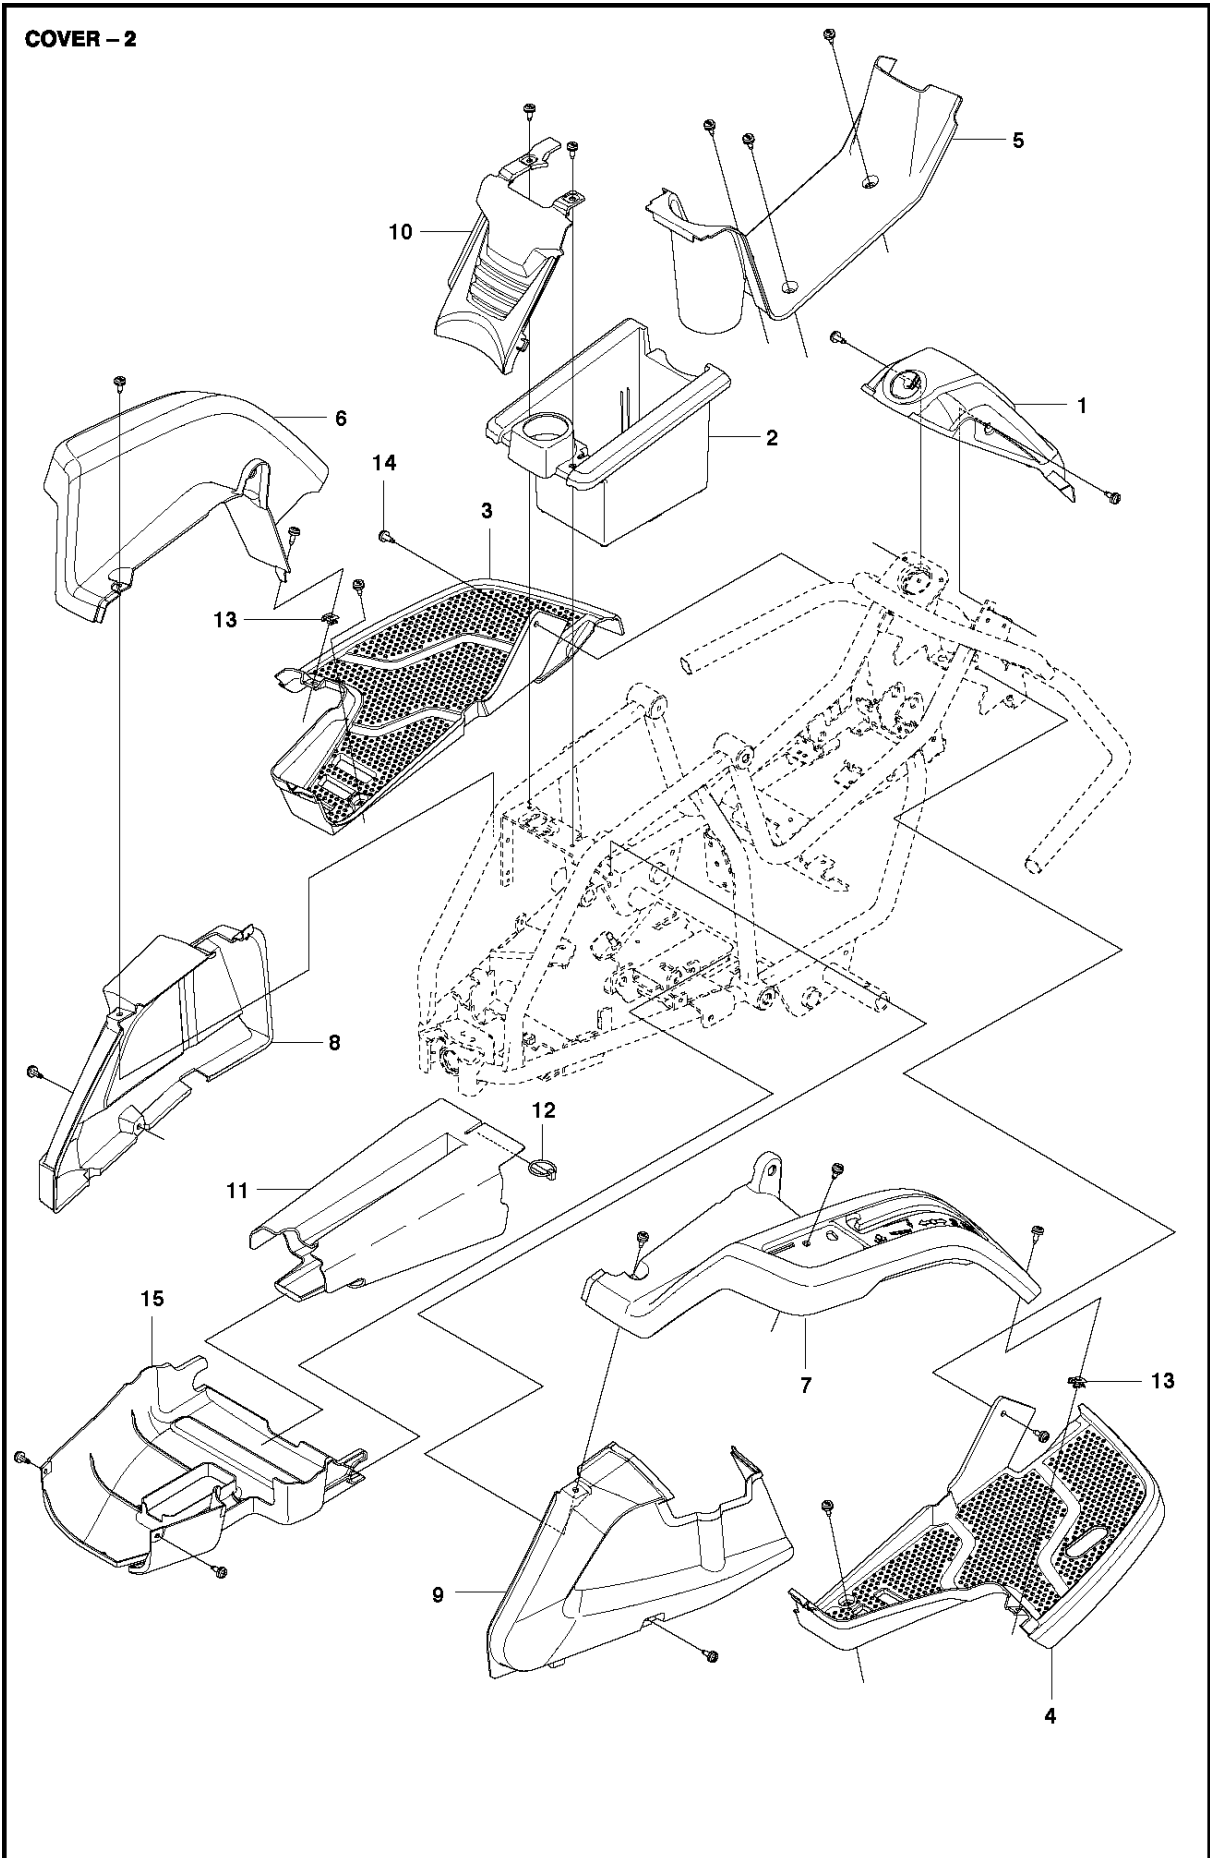

SPARE PARTS LIST

RIDERS

R120 S, 9671818-01, 2013-01

SEAT

R120 S, 9671818-01, 2013-01

Ref	Part No	Description	Remark	QTY KIT
1	525 81 48-01	SEAT		1
2	581 04 15-01	SEAT BRACKET		1
3	506 59 74-01	SCREW EHHFM		2
4	506 91 53-01	COMPRESSION SPRING		1
5	734 11 74-41	WASHER		1
6	725 24 93-71	SCREW EHHM		1
7	735 21 64-00	LOCKWASHER		4
8	506 57 01-03	SCREW EHHFM		4

COVER

R120 S, 9671818-01, 2013-01

Ref	Part No	Description	Remark	QTY KIT
1	580 27 62-01	COVER		1
2	580 27 49-01	COVER		1
3	580 27 54-01	COVER		1
4	580 27 51-01	COVER		1
5	580 27 52-01	COVER		1
6	580 82 18-01	AIR CONDUCTOR		1
7	522 50 81-01	COVER		1
8	503 89 47-03	SNAP LOCKING		2
9	544 40 05-01	SCREW		8
10	535 42 91-01	SPRING NUT		2

COVER

R120 S, 9671818-01, 2013-01

Ref	Part No	Description	Remark	QTY KIT
1	575 83 92-01	COVER		1
2	525 47 78-01	BATTERY BOX		1
3	521 88 91-01	FOOT PLATE		1
4	521 88 92-01	FOOT PLATE		1
5	522 60 18-01	COVER		1
6	521 89 07-01	COVER		1
7	521 88 93-01	CONTROL PANEL		1
8	522 60 19-01	COVER		1
9	522 60 20-01	COVER		1
10	525 47 79-01	COVER		1
11	525 39 61-01	COVER		1
12	574 60 08-01	SPRINT		1
13	535 42 91-01	SPRING NUT		2
14	544 40 05-01	SCREW		20
15	575 75 14-01	COVER		1