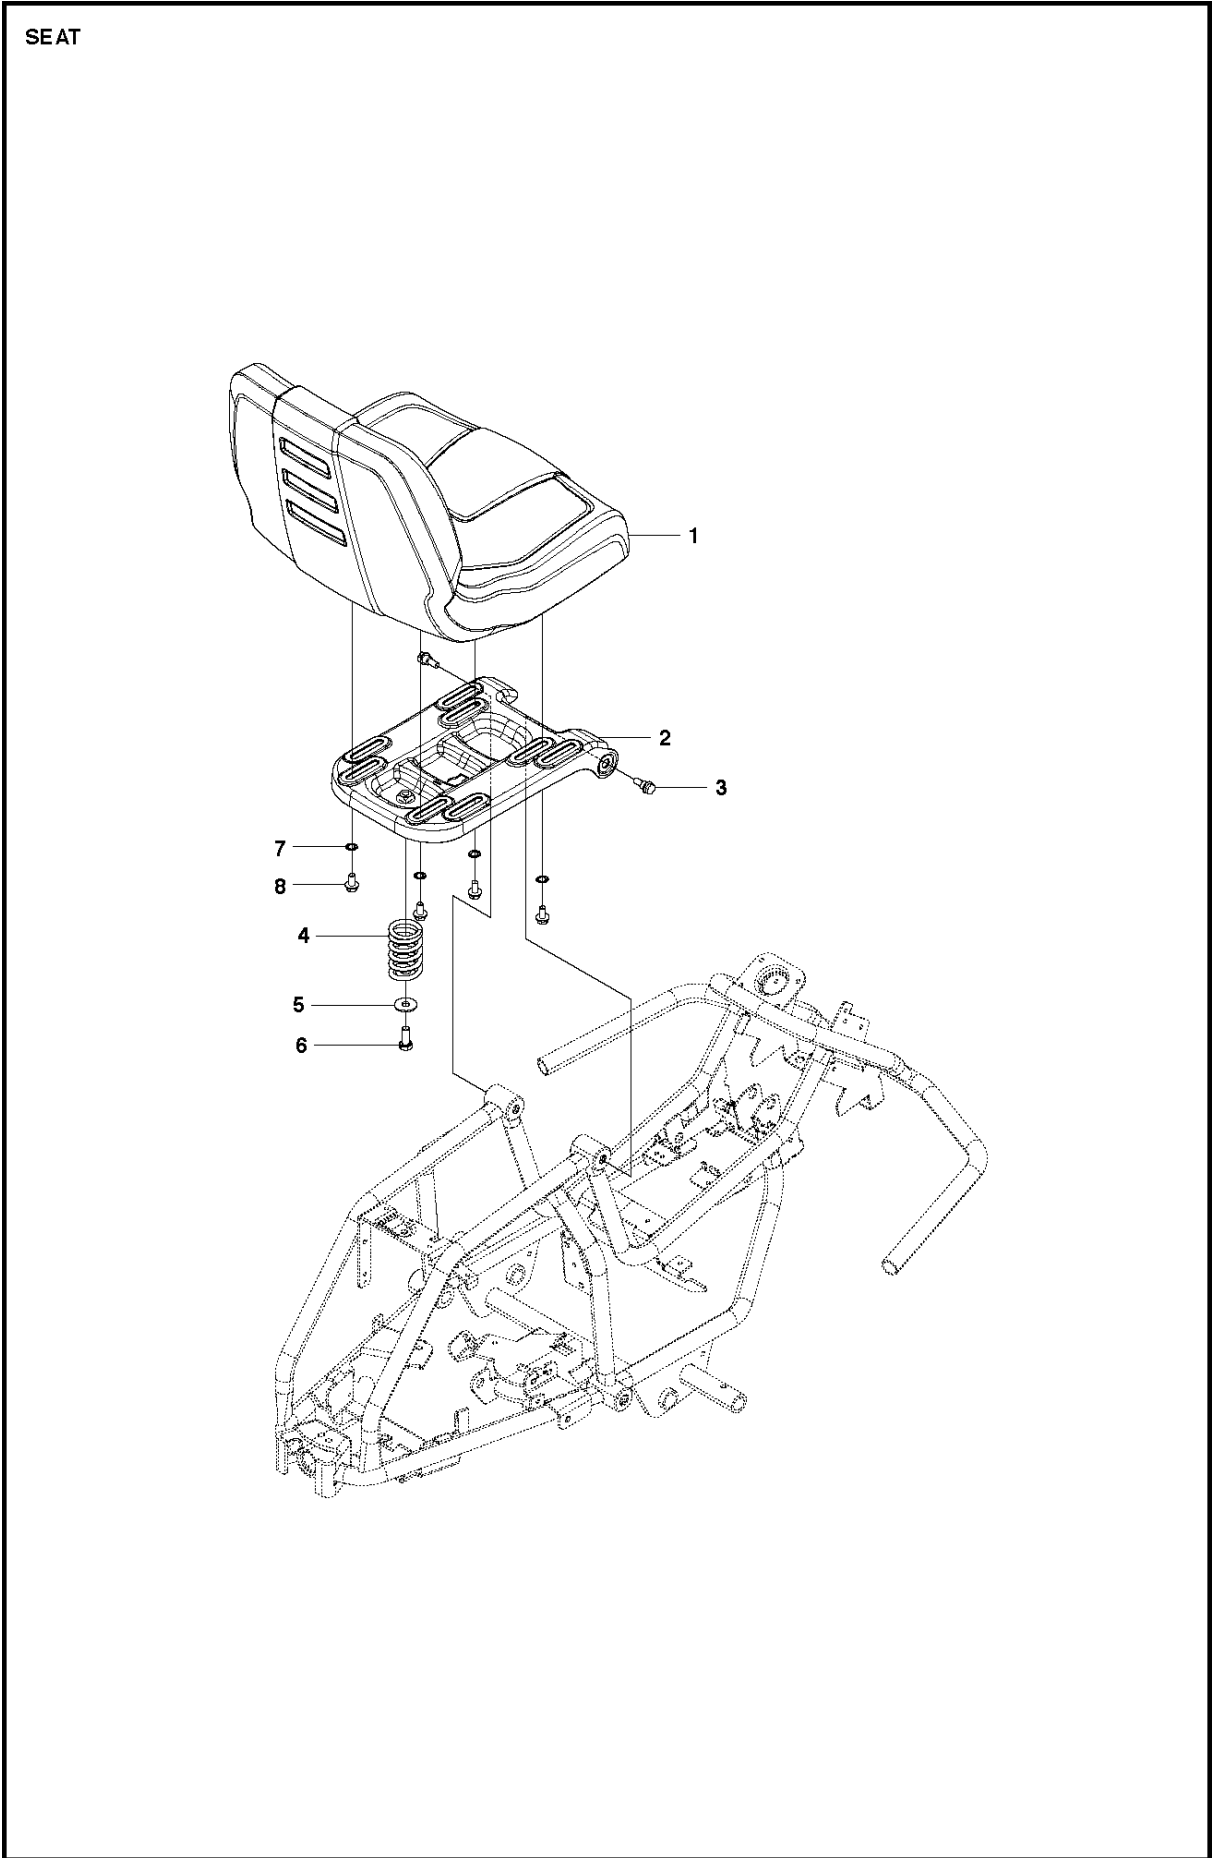

SPARE PARTS LIST

RIDERS

R120 S, 9671818-01, 2013-01

SEAT

R120 S, 9671818-01, 2013-01

Ref	Part No	Description	Remark	QTY KIT
1	525 81 48-01	SEAT		1
2	581 04 15-01	SEAT BRACKET		1
3	506 59 74-01	SCREW EHHFM		2
4	506 91 53-01	COMPRESSION SPRING		1
5	734 11 74-41	WASHER		1
6	725 24 93-71	SCREW EHHM		1
7	735 21 64-00	LOCKWASHER		4
8	506 57 01-03	SCREW EHHFM		4

COVER

R120 S, 9671818-01, 2013-01

Ref	Part No	Description	Remark	QTY KIT
1	580 27 62-01	COVER		1
2	580 27 49-01	COVER		1
3	580 27 54-01	COVER		1
4	580 27 51-01	COVER		1
5	580 27 52-01	COVER		1
6	580 82 18-01	AIR CONDUCTOR		1
7	522 50 81-01	COVER		1
8	503 89 47-03	SNAP LOCKING		2
9	544 40 05-01	SCREW		8
10	535 42 91-01	SPRING NUT		2

COVER

R120 S, 9671818-01, 2013-01

Ref	Part No	Description	Remark	QTY KIT
1	575 83 92-01	COVER		1
2	525 47 78-01	BATTERY BOX		1
3	521 88 91-01	FOOT PLATE		1
4	521 88 92-01	FOOT PLATE		1
5	522 60 18-01	COVER		1
6	521 89 07-01	COVER		1
7	521 88 93-01	CONTROL PANEL		1
8	522 60 19-01	COVER		1
9	522 60 20-01	COVER		1
10	525 47 79-01	COVER		1
11	525 39 61-01	COVER		1
12	574 60 08-01	SPRINT		1
13	535 42 91-01	SPRING NUT		2
14	544 40 05-01	SCREW		20
15	575 75 14-01	COVER		1