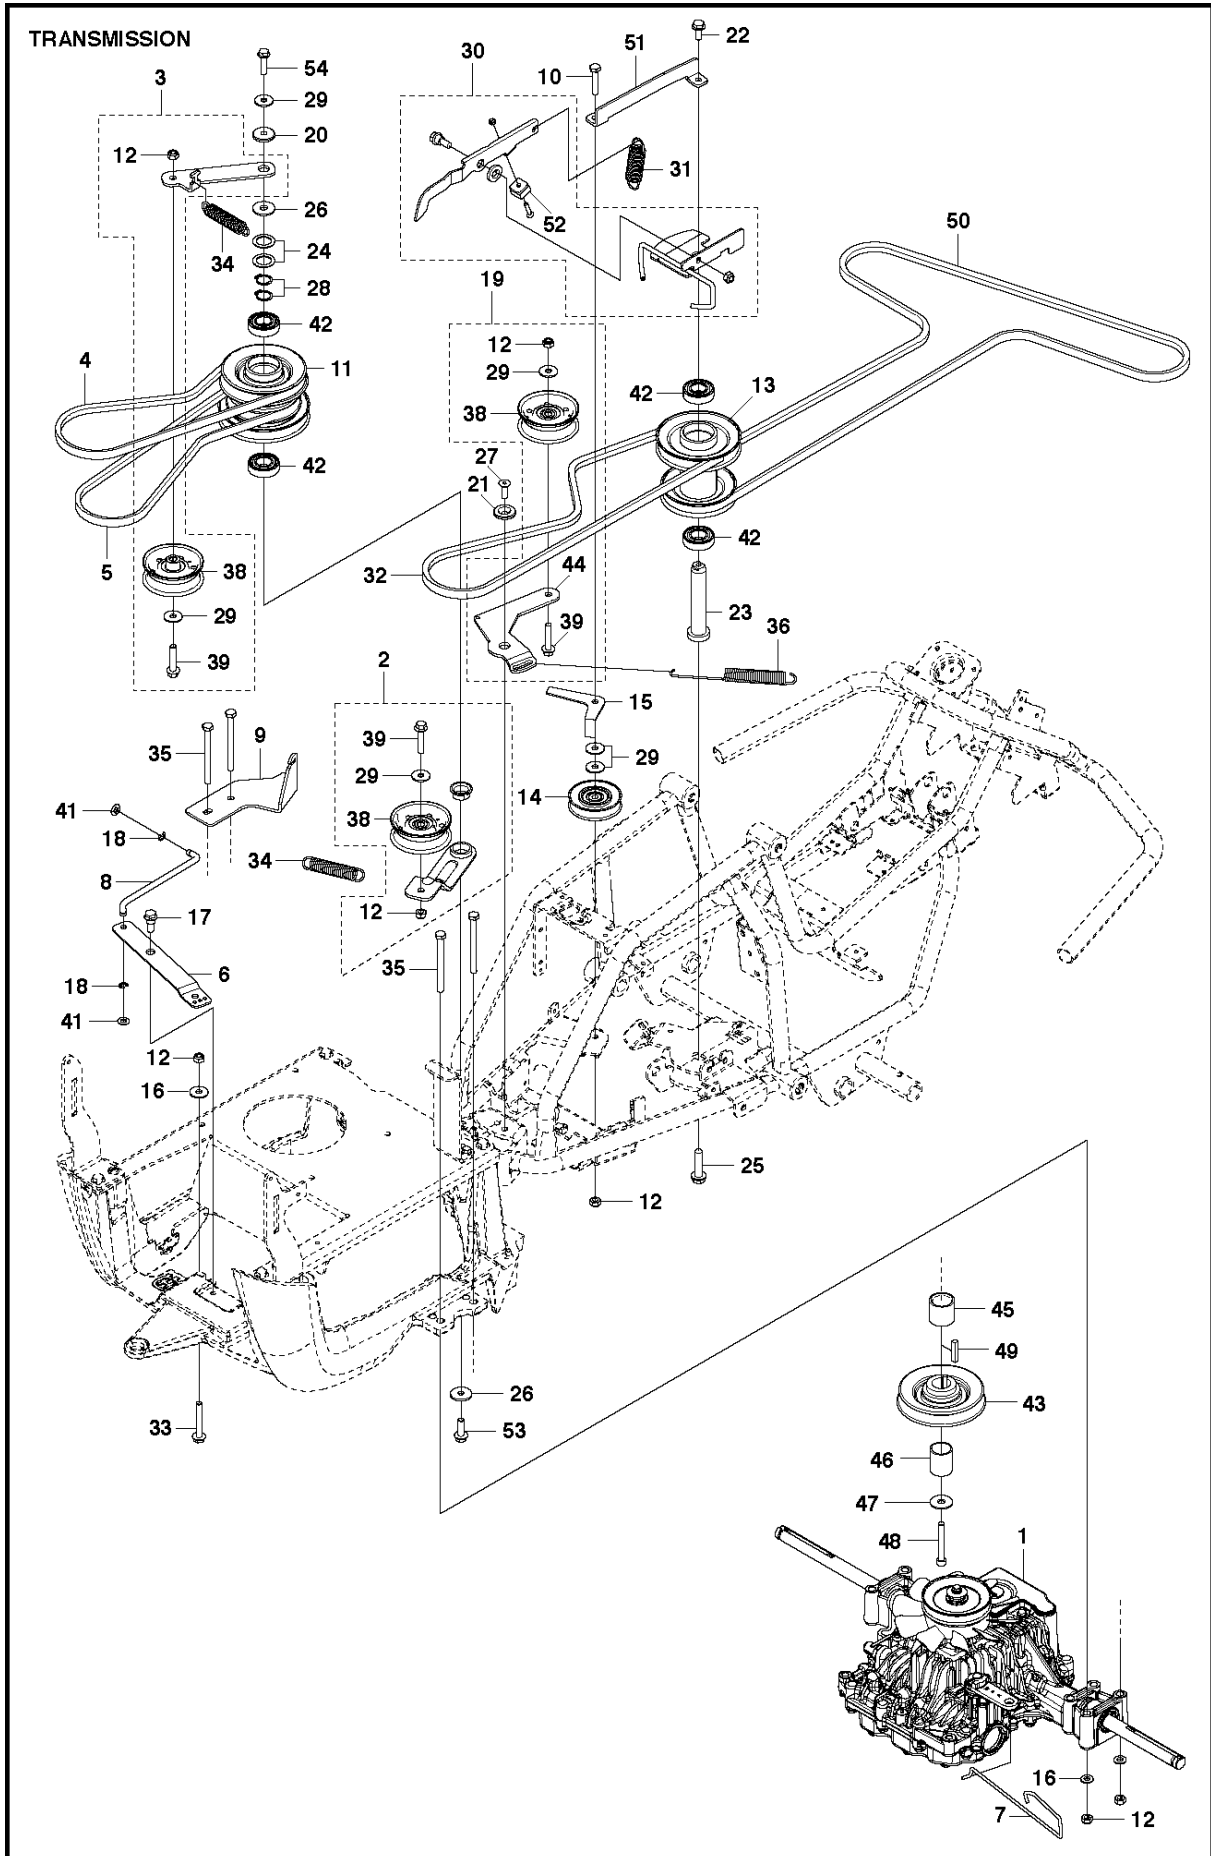

TRANSMISSION

R120 S, 9671818-01, 2013-01

Ref	Part No	Description	Remark	QTY	KIT
1	580 37 84-01	TRANSMISSION		1	
2	580 27 90-01	BELT TENSIONER ASSY		1	
3	580 27 87-01	BELT TENSIONER ASSY		1	
4	589 56 31-01	BELT		1	
5	580 28 04-01	BELT		1	
6	580 27 78-01	LINK ARM		1	
7	580 37 49-01	ARM		1	
8	580 29 11-01	ROD		1	
9	580 29 12-01	BRACKET		1	
10	725 24 57-51	SCREW		1	
11	581 73 85-01	PULLEY		1	
12	732 21 18-01	LOCK NUT		5	2, 3, 19
13	581 74 02-01	PULLEY		1	
14	506 94 69-01	BELT TENS WHEEL ASSY		1	
15	577 41 85-01	BRACKET		1	
16	734 11 64-01	WASHER		4	
17	506 59 74-01	SCREW EHHFM		1	
18	735 31 10-20	E-CLIP		2	
19	522 60 33-01	BELT TENSIONER		1	
20	574 87 41-01	WASHER		1	
21	581 76 52-01	WASHER		1	
22	506 57 01-04	SCREW EHHFM		1	
23	574 25 98-01	SHAFT		1	
24	506 50 48-05	WASHER		2	
25	506 67 54-02	SCREW EHHFM		1	
26	734 11 74-41	WASHER		2	
27	725 64 53-01	SCREW IHCSFM		1	
28	735 31 22-00	CIRCLIP		2	
29	734 11 64-41	WASHER		6	
30	581 73 94-01	BRAKE ASSY		1	
31	575 92 89-01	SPRING		1	
32	581 75 99-01	BELT		1	
33	506 57 01-07	SCREW EHHFM		1	
34	574 50 61-01	SPRING		2	
35	725 24 69-51	SCREW EHHM		4	
36	575 56 72-02	SPRING		1	
38	539 91 90-78	PULLEY		3	2, 3, 19
39	725 24 59-51	SCREW EHHM		3	2, 3, 19
41	735 58 52-01	WASHER		2	
42	738 21 04-04	BALL BEARING		4	
43	582 16 40-01	PULLEY		1	3
44	522 60 29-01	BELT TENSIONER		1	
45	506 50 92-02	SPACING SLEEVE		1	
46	574 41 20-02	TUBE		1	
47	506 59 75-01	WASHER		1	
48	506 55 60-02	SCREW UNC		1	
49	506 55 59-02	WEDGE		1	
50	580 92 65-01	BELT		1	
51	581 74 66-01	BRACKET		1	
52	506 83 36-01	BRAKE LINING		1	30
53	577 21 65-01	SCREW		1	
54	506 57 01-06	SCREW EHHFM		1