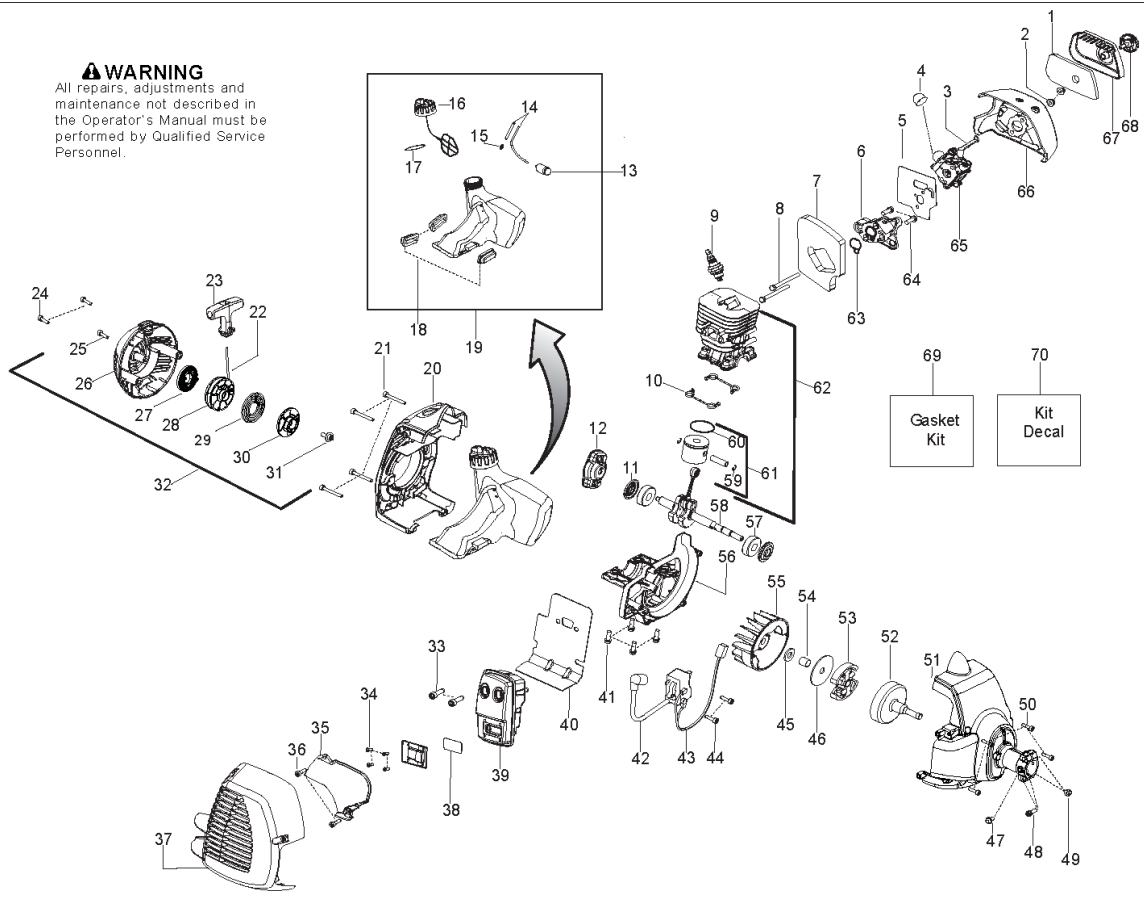

GEAR HOUSING

128LDX, 966589201, 20102200001-current, US_CAN

Ref	Part No	Description	Remark	QTY KIT
1	537 29 92-01	OIL PUMP ASSY		1
2	740 42 03-00	O-RING		1
3	503 23 00-16	WASHER		1
4	503 18 49-01	SPRING		1
5	503 23 00-16	WASHER		1
6	503 80 83-02	PUMP PISTON		1
7	725 53 27-55	SCREW IHSCM		1
8	537 28 15-02	TANK CAP ASSY		1
9	593 62 04-01	CAP ASSY		1
12	725 53 29-55	SCREW IHSCM		1
13	537 33 01-01	SEALING		1
14	537 29 10-01	O-RING		1
15	537 29 11-01	HOSE		1
16	537 37 15-01	HOSE CLAMP		1
17	504 71 00-03	OIL PLUMMET		1
18	504 34 00-04	FITTING		1
19	537 37 15-01	HOSE CLAMP		1
20	537 29 09-01	CIRCLIP		1
21	537 05 68-01	ADJUSTER		1
22	503 97 82-01	SPRING		1
23	537 33 17-01	OIL DUCT		1
24	537 22 82-01	CHAIN TENSIONER		1
25	537 19 42-01	CHAIN GUIDE PLATE		1
26	738 21 00-04	BALL BEARING		1
27	735 31 27-10	CIRCLIP		1
28	735 31 12-00	CIRCLIP		1
29	537 32 92-01	SEALING		1
30	537 19 44-01	BAR BOLT		1
31	537 29 90-01	GEAR WHEEL KIT		1
32	738 21 99-04	BALL BEARING		1
33	725 53 33-55	SCREW IHSCM		1
34	731 23 18-01	HEXAGON NUT		1
35	537 24 60-01	COVER		1
36	725 53 27-55	SCREW IHSCM		1
37	537 22 74-01	HOUSING		1
38	738 21 99-04	BALL BEARING		1
39	537 24 77-01	SPACER		1
40	738 21 99-04	BALL BEARING		1
41	735 31 11-00	CIRCLIP		1
42	735 31 25-10	CIRCLIP		1
43	731 71 16-51	HEXAGON NUT FLANGE		1
44	503 23 00-68	WASHER		1
45	537 27 18-01	FLYWHEEL		1
46	537 27 15-01	HUB		1
47	537 27 17-01	BUSHING		1
48	537 27 14-01	RING		1
49	537 27 16-01	HUB CAP		1
50	537 23 00-01	LABEL		1