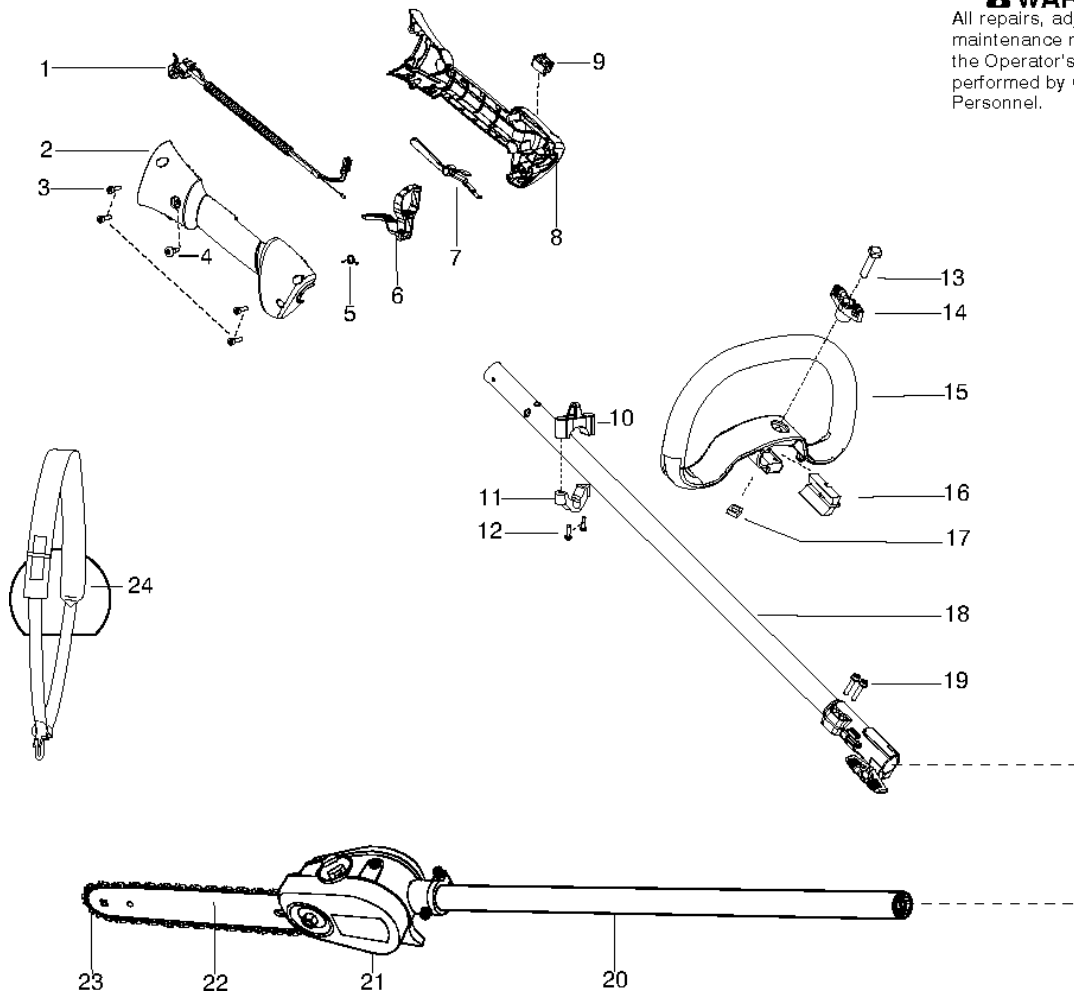

SPARE PARTS LIST

TRIMMERS/EDGERS

128LDX, 966589201,
20102200001-current, US_CAN

WARNING

All repairs, adjustments and maintenance not described in the Operator's Manual must be performed by Qualified Service Personnel.

GEAR HOUSING

128LDX, 966589201, 20102200001-current, US_CAN

Ref	Part No	Description	Remark	QTY KIT
1	537 29 92-01	OIL PUMP ASSY		1
2	740 42 03-00	O-RING		1
3	503 23 00-16	WASHER		1
4	503 18 49-01	SPRING		1
5	503 23 00-16	WASHER		1
6	503 80 83-02	PUMP PISTON		1
7	725 53 27-55	SCREW IHSCM		1
8	537 28 15-02	TANK CAP ASSY		1
9	593 62 04-01	CAP ASSY		1
12	725 53 29-55	SCREW IHSCM		1
13	537 33 01-01	SEALING		1
14	537 29 10-01	O-RING		1
15	537 29 11-01	HOSE		1
16	537 37 15-01	HOSE CLAMP		1
17	504 71 00-03	OIL PLUMMET		1
18	504 34 00-04	FITTING		1
19	537 37 15-01	HOSE CLAMP		1
20	537 29 09-01	CIRCLIP		1
21	537 05 68-01	ADJUSTER		1
22	503 97 82-01	SPRING		1
23	537 33 17-01	OIL DUCT		1
24	537 22 82-01	CHAIN TENSIONER		1
25	537 19 42-01	CHAIN GUIDE PLATE		1
26	738 21 00-04	BALL BEARING		1
27	735 31 27-10	CIRCLIP		1
28	735 31 12-00	CIRCLIP		1
29	537 32 92-01	SEALING		1
30	537 19 44-01	BAR BOLT		1
31	537 29 90-01	GEAR WHEEL KIT		1
32	738 21 99-04	BALL BEARING		1
33	725 53 33-55	SCREW IHSCM		1
34	731 23 18-01	HEXAGON NUT		1
35	537 24 60-01	COVER		1
36	725 53 27-55	SCREW IHSCM		1
37	537 22 74-01	HOUSING		1
38	738 21 99-04	BALL BEARING		1
39	537 24 77-01	SPACER		1
40	738 21 99-04	BALL BEARING		1
41	735 31 11-00	CIRCLIP		1
42	735 31 25-10	CIRCLIP		1
43	731 71 16-51	HEXAGON NUT FLANGE		1
44	503 23 00-68	WASHER		1
45	537 27 18-01	FLYWHEEL		1
46	537 27 15-01	HUB		1
47	537 27 17-01	BUSHING		1
48	537 27 14-01	RING		1
49	537 27 16-01	HUB CAP		1
50	537 23 00-01	LABEL		1