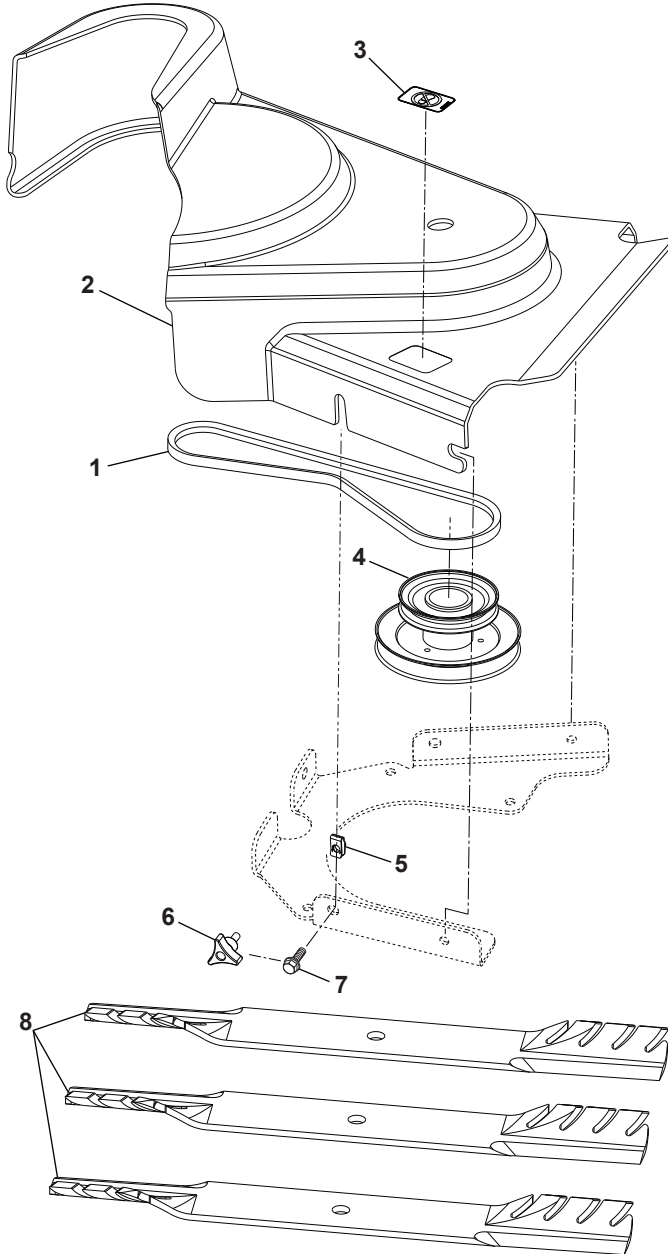

## 598390401 Z400 COMMERCIAL DRIVE KIT 137 cm (54 in)

**NOTE:** This Drive Kit is used with collection system 598390201, it's components should be installed with the collection system 598390201 manual part number 114174420.

Key No.	Part No.	Description
1	539100439	Belt, Drive
2	597489501	Shield, Lower, 54
3	589357901	Decal
4	597489301	Pulley, Stacked 5.93OP / 4.58OP
5	539104763	Nut, 5/16"-18, Retainer, U-type
6	585986101	Screw, 1.25 Black
7	539104411	Knob, W/Stud
8	525525901	Blade, 19" Gator, 1.25 Lift

**NOTE:** Knobs (key #7) are for North America units. All other units must use bolts.