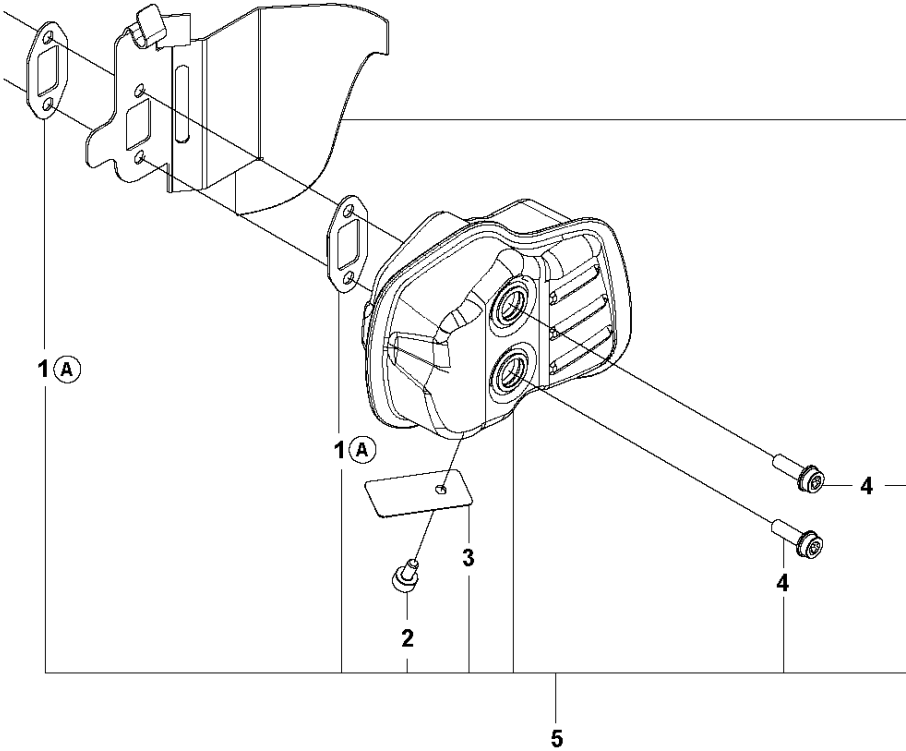

F 522HDR60X, 522HDR75X
MUFFLER

MUFFLER

522 HDR60 X, 522 HDR75 X

Ref	Part No	Description	Remark	QTY	KIT
1	522 99 73-01	GASKET		2	5, 6
2	504 08 79-01	SCREW ITXSCM		1	5
3	525 74 16-01	SPARK ARRESTER		1	5
4	525 75 51-01	SCREW ITXSCFM		2	5
5	593 87 64-01	MUFFLER ASSY		1	
6	597 02 10-01	GASKET KIT		1