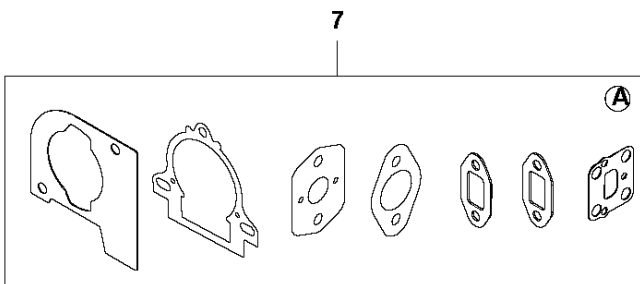

G 522HDR60X, 522HDR75X
CYLINDER & PISTON

CYLINDER PISTON

522 HDR60 X, 522 HDR75 X

Ref	Part No	Description	Remark	QTY	KIT
1	525 82 50-01	SCREW ITXSCM		2	
2	737 44 08-00	CIRCLIP		2	5, 6
3	597 29 22-01	BEARING KIT		1	5, 6
4	505 15 58-02	PISTON RING		1	5, 6
5	510 22 36-04	PISTON ASSY		1	6
6	597 02 44-01	CYLINDER ASSY		1	
7	597 02 10-01	GASKET KIT		1