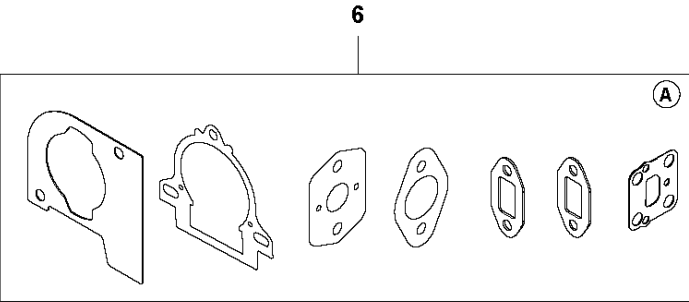

F 522HDR60X, 522HDR75X
MUFFLER

MUFFLER

522 HDR60 X, 522 HDR75 X

Ref	Part No	Description	Remark	QTY	KIT
1	522 99 73-01	GASKET		2	5, 6
2	504 08 79-01	SCREW ITXSCM		1	5
3	525 74 16-01	SPARK ARRESTER		1	5
4	525 75 51-01	SCREW ITXSCFM		2	5
5	593 87 64-01	MUFFLER ASSY		1	
6	597 02 10-01	GASKET KIT		1