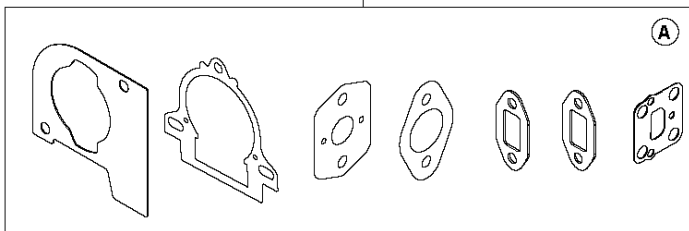

H 522HDR60X, 522HDR75X
CRANKCASE

5