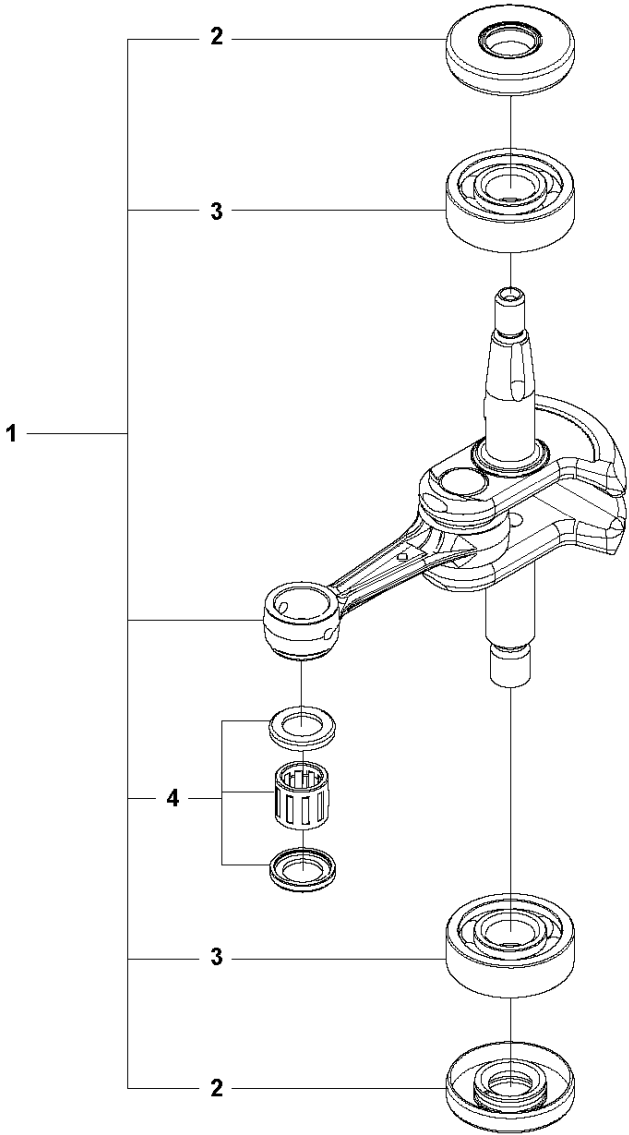

## CYLINDER PISTON

522 HDR60 X, 522 HDR75 X

Ref	Part No	Description	Remark	QTY	KIT
1	525 82 50-01	SCREW ITXSCM		2	
2	737 44 08-00	CIRCLIP		2	5, 6
3	597 29 22-01	BEARING KIT		1	5, 6
4	505 15 58-02	PISTON RING		1	5, 6
5	510 22 36-04	PISTON ASSY		1	6
6	597 02 44-01	CYLINDER ASSY		1	
7	597 02 10-01	GASKET KIT		1	

**H** 522HDR60X, 522HDR75X  
CRANKCASE

5

CRANKCASE

522 HDR60 X, 522 HDR75 X

Ref	Part No	Description	Remark	QTY	KIT
1	597 02 36-01	CRANKCASE ASSY		1	
2	525 63 73-01	SEALING RING		2	1
3	525 82 50-01	SCREW ITXSCM		3	1
4	525 72 84-01	BALL BEARING		2	1
5	597 02 10-01	GASKET KIT		1	

**522HDR60X, 522HDR75X  
CRANK SHAFT**

CRANKSHAFT

522 HDR60 X, 522 HDR75 X

Ref	Part No	Description	Remark	QTY KIT	
1	577 67 00-02	CRANKSHAFT KIT		1	
2	525 63 73-01	SEALING RING		2	1
3	525 72 84-01	BALL BEARING		2	1
4	597 29 22-01	BEARING KIT		1	1