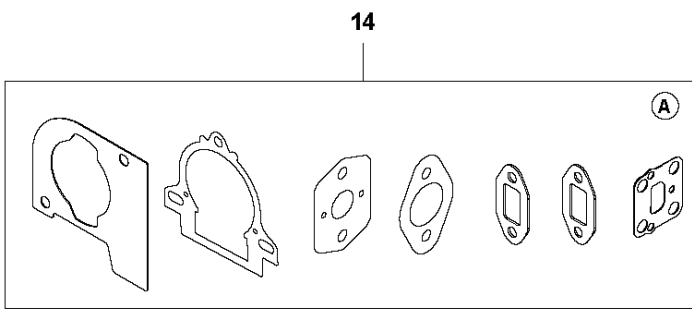

C 522HDR60X, 522HDR75X
CARBURETOR & AIRFILTER

CARBURETOR & AIR FILTER

522 HDR60 X, 522 HDR75 X

Ref	Part No	Description	Remark	QTY KIT	
1	590 04 78-01	FILTER COVER		1	
2	590 04 80-01	AIR FILTER		1	
3	590 04 05-01	FILTER		1	
4	573 92 58-02	SCREW ITXSCFT		2	
5	590 04 16-01	CHOKE		1	
6	503 74 01-02	SNAP LOCKING		2	
7	590 04 76-01	FILTER HOLDER ASSY		1	
8	577 88 24-02	GASKET		1	13
9	596 65 83-01	CARBURETTOR		1	
10	525 76 09-04	SCREW ITXSCM		4	12
11	525 54 85-01	GASKET		1	12, 13
12	573 92 58-05	SCREW ITXSCFT		2	12
13	597 02 90-01	MANIFOLD		1	
14	597 02 10-01	GASKET KIT		1	
15	588 98 60-01	CARBURETTOR KIT	CARBURETTOR	1	
16	590 74 01-01	SNAP LOCKING		1