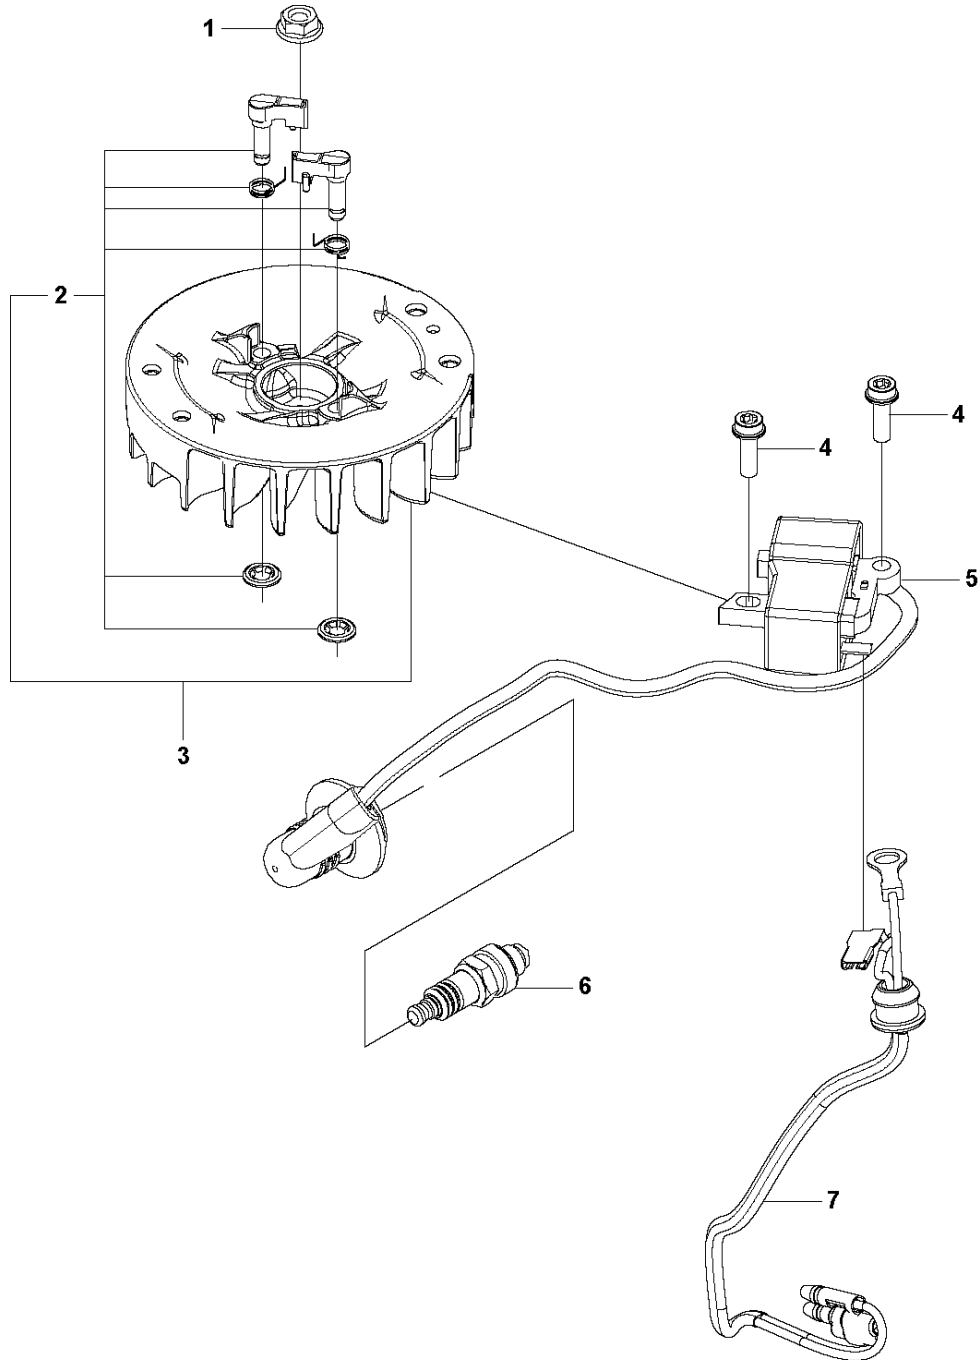

E 522HDR60X, 522HDR75X
IGNITION SYSTEM

IGNITION SYSTEM

522 HDR60 X, 522 HDR75 X

Ref	Part No	Description	Remark	QTY	KIT
1	731 71 16-51	HEXAGON NUT FLANGE		1	
2	597 02 93-01	SCREW KIT		1	3
3	525 73 95-01	FLYWHEEL ASSY		1	
4	525 75 51-01	SCREW ITXSCFM		2	
5	585 07 40-02	IGNITION MODULE		1	
6	503 23 54-01	SPARK PLUG		1	
7	574 48 89-04	SHORT CIRCUIT CABLE		1