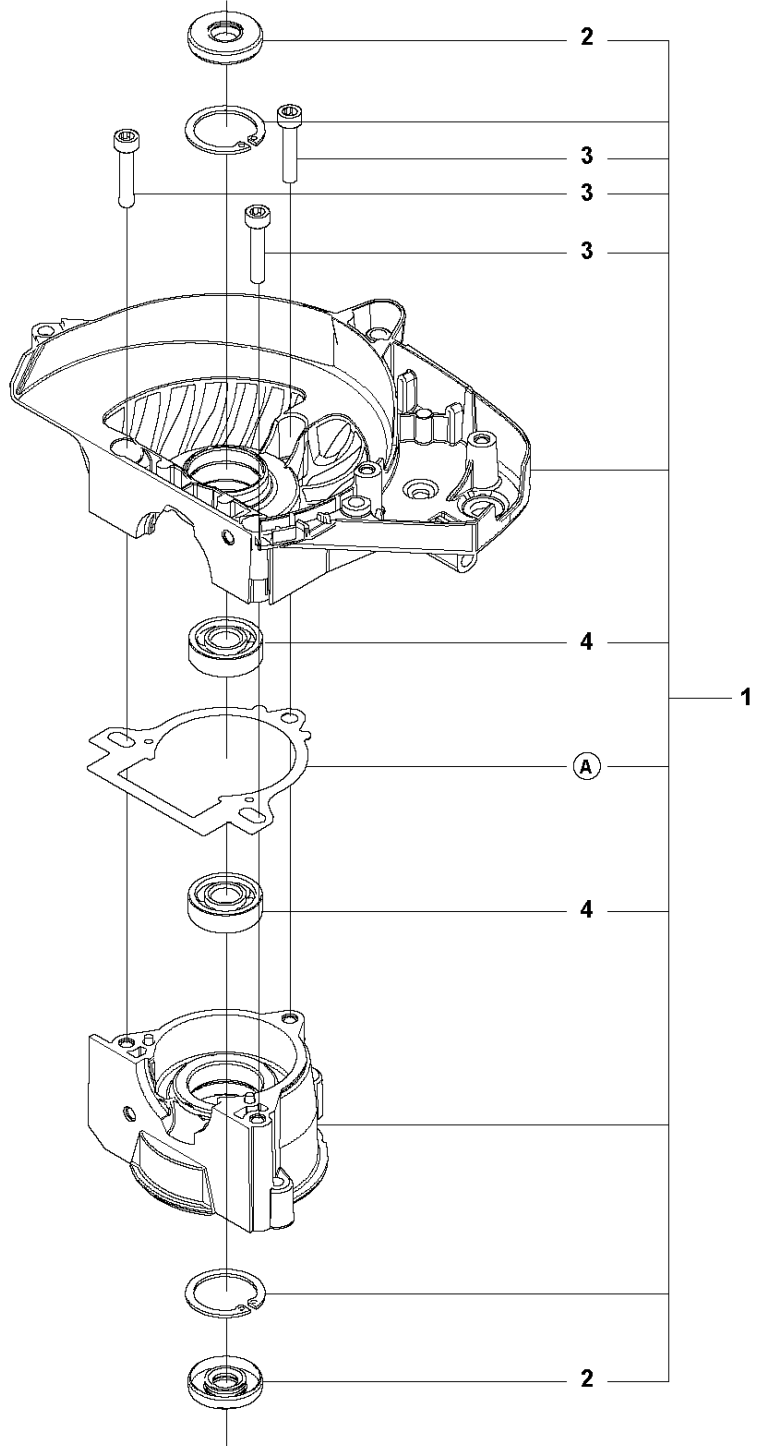

H 522HDR60X, 522HDR75X
CRANKCASE