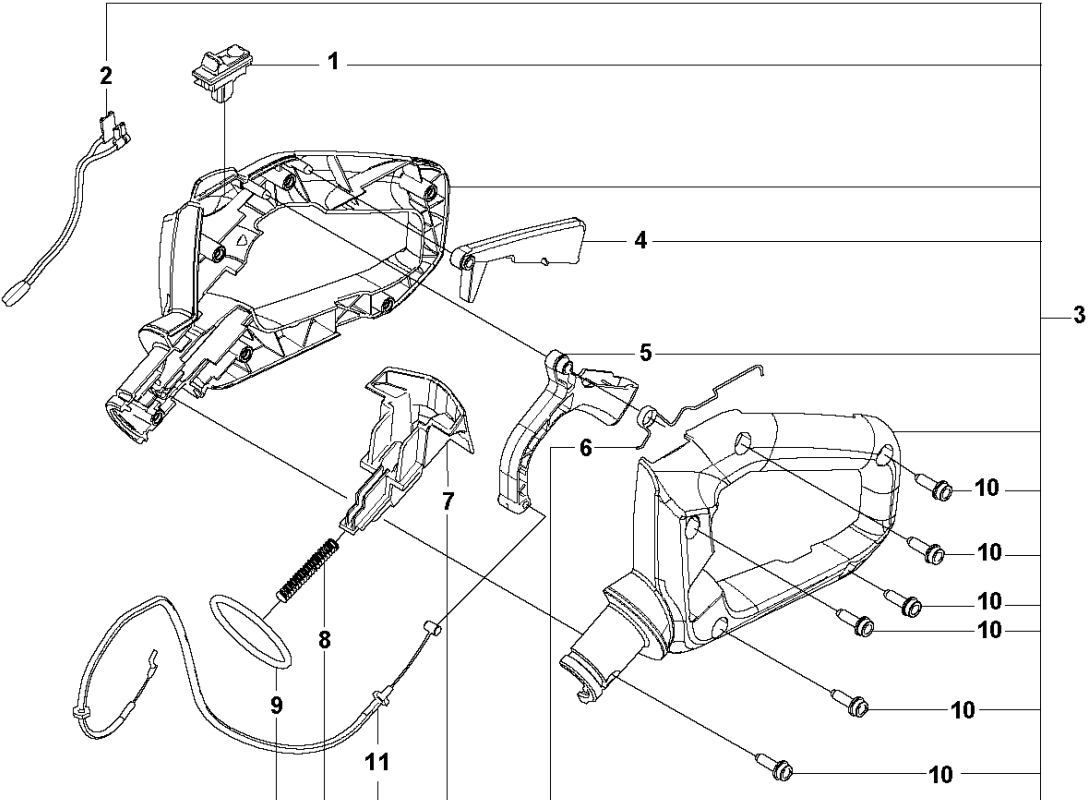

J 522HDR60X, 522HDR75X
HANDLE

HANDLE & CONTROLS

522 HDR60 X, 522 HDR75 X

Ref	Part No	Description	Remark	QTY	KIT
1	537 41 90-01	SWITCH		1	3
2	574 48 88-06	SHORT CIRCUIT CABLE		1	3
3	597 02 40-01	REAR HANDLE		1	
4	580 27 68-01	THROTTLE LOCKOUT		1	3
5	590 05 76-01	THROTTLE CONTROL		1	3
6	590 68 66-01	SPRING		1	3
7	590 05 77-01	LOCKING BUTTON		1	3
8	504 08 98-02	RECOIL SPRING		1	3
9	575 23 20-02	O-RING		1	3
10	573 92 58-01	SCREW ITXSCFT		6	3
11	575 57 21-02	THROTTLE CABLE ASSY		1	3
12	525 75 51-01	SCREW ITXSCFM		4	
13	590 64 77-01	SPRING		4	
14	597 02 41-01	FRONT HANDLE ASSY		1	
15	521 51 81-01	SCREW		4	
16	591 15 69-01	PROTECTION		1