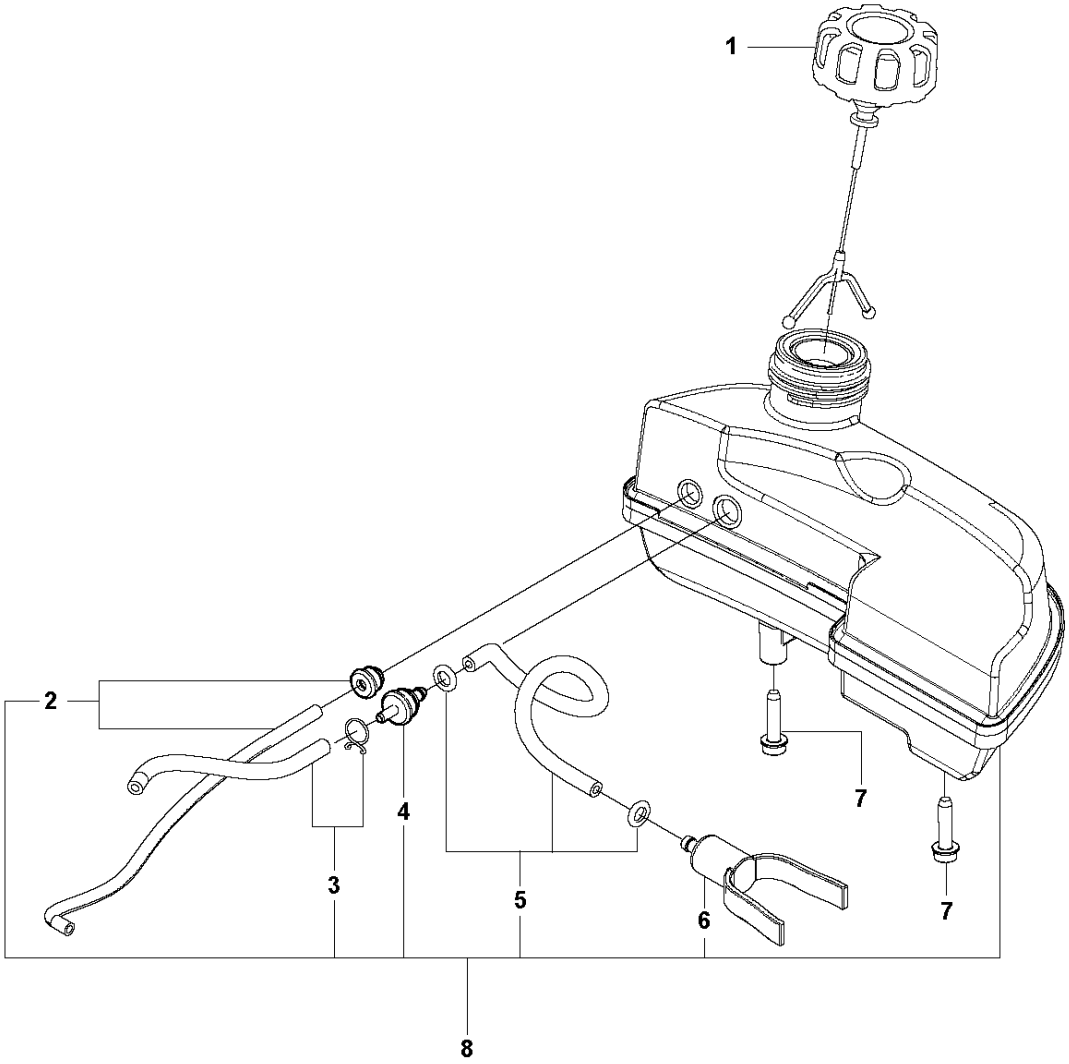

D 522HDR60X, 522HDR75X
FUEL TANK

FUEL TANK

522 HDR60 X, 522 HDR75 X

Ref	Part No	Description	Remark	QTY	KIT
1	504 11 32-01	TANK CAP		1	
2	597 02 12-01	HOSE KIT		1	8
3	597 02 13-01	HOSE KIT		1	8
4	578 29 56-01	HOSE NIPPLE		1	8
5	597 02 14-01	HOSE KIT		1	8
6	574 60 39-01	FUEL FILTER		1	8
7	521 51 81-01	SCREW		2	
8	597 02 15-01	FUEL TANK KIT		1