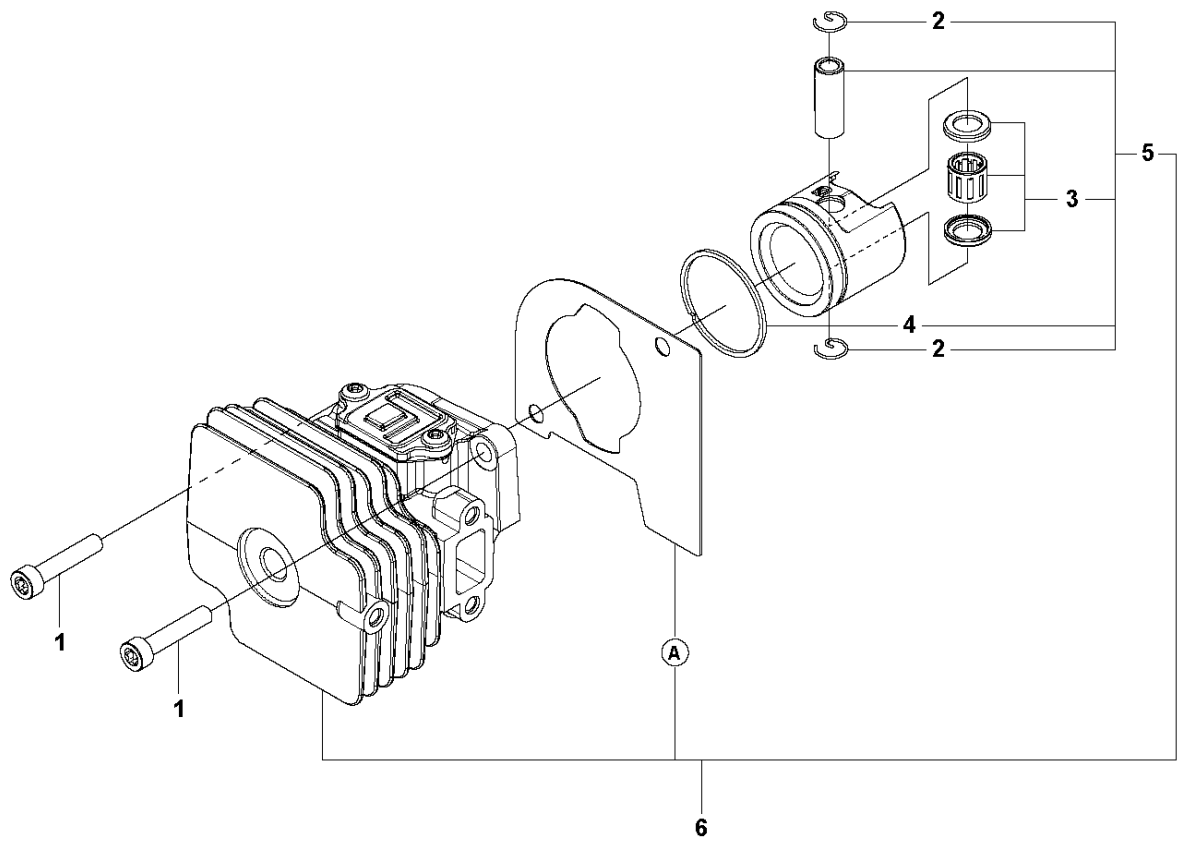

G 522HDR60X, 522HDR75X
CYLINDER & PISTON

CYLINDER PISTON

522 HDR60 X, 522 HDR75 X

Ref	Part No	Description	Remark	QTY	KIT
1	525 82 50-01	SCREW ITXSCM		2	
2	737 44 08-00	CIRCLIP		2	5, 6
3	597 29 22-01	BEARING KIT		1	5, 6
4	505 15 58-02	PISTON RING		1	5, 6
5	510 22 36-04	PISTON ASSY		1	6
6	597 02 44-01	CYLINDER ASSY		1	
7	597 02 10-01	GASKET KIT		1