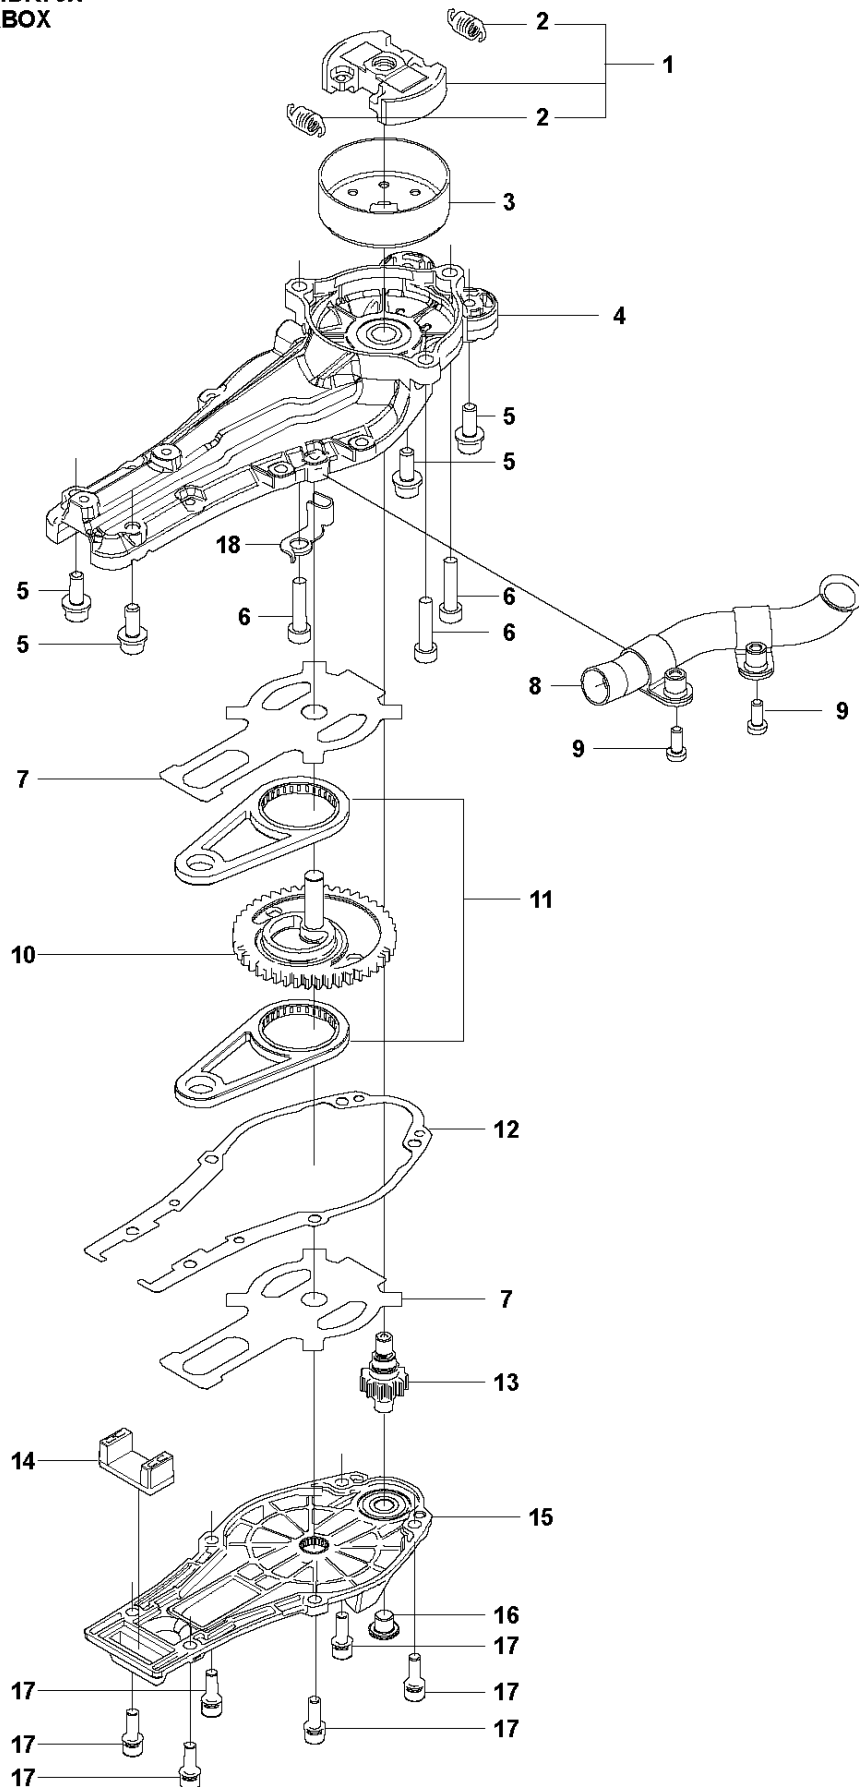

K 522HDR60X, 522HDR75X
CLUTCH & GEARBOX

GEAR HOUSING

522 HDR60 X, 522 HDR75 X

Ref	Part No	Description	Remark	QTY	KIT
1	582 19 31-01	CLUTCH ASSY		1	
2	590 81 96-01	CLUTCH SPRING		2	1
3	590 53 64-02	CLUTCH DRUM		1	
4	597 37 17-01	GEAR HOUSING ASSY		1	
5	576 59 08-01	BOLT		4	
6	544 21 84-03	SCREW ITXSCM		3	
7	590 53 69-01	PLATE		2	
8	591 04 69-01	EXHAUST PIPE ASSY		1	
9	525 75 51-01	SCREW ITXSCFM		2	
10	593 65 14-01	GEAR		1	
11	597 02 17-01	ROD		1	
12	590 53 77-01	GASKET		1	
13	590 53 66-01	GEAR		1	
14	590 53 71-01	SEALING		1	
15	597 37 18-01	GEAR HOUSING ASSY		1	
16	590 64 94-01	SCREW PLUG		1	
17	575 70 10-01	SCREW		6	
18	593 82 11-01	WIRE HOLDER		1