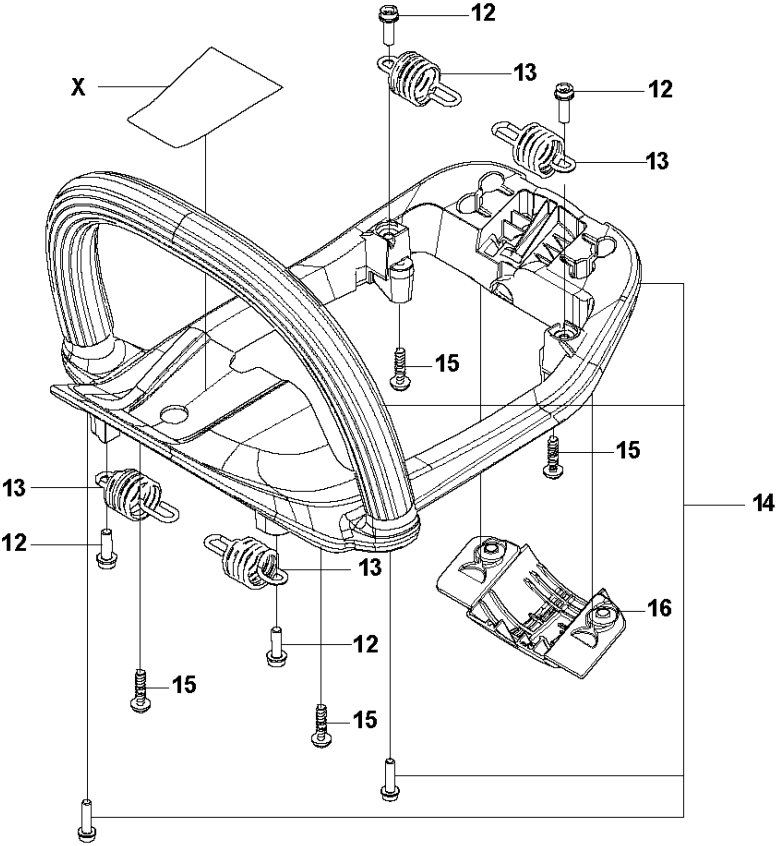

J 522HDR60X, 522HDR75X
HANDLE

HANDLE & CONTROLS

522 HDR60 X, 522 HDR75 X

Ref	Part No	Description	Remark	QTY	KIT
1	537 41 90-01	SWITCH		1	3
2	574 48 88-06	SHORT CIRCUIT CABLE		1	3
3	597 02 40-01	REAR HANDLE		1	
4	580 27 68-01	THROTTLE LOCKOUT		1	3
5	590 05 76-01	THROTTLE CONTROL		1	3
6	590 68 66-01	SPRING		1	3
7	590 05 77-01	LOCKING BUTTON		1	3
8	504 08 98-02	RECOIL SPRING		1	3
9	575 23 20-02	O-RING		1	3
10	573 92 58-01	SCREW ITXSCFT		6	3
11	575 57 21-02	THROTTLE CABLE ASSY		1	3
12	525 75 51-01	SCREW ITXSCFM		4	
13	590 64 77-01	SPRING		4	
14	597 02 41-01	FRONT HANDLE ASSY		1	
15	521 51 81-01	SCREW		4	
16	591 15 69-01	PROTECTION		1