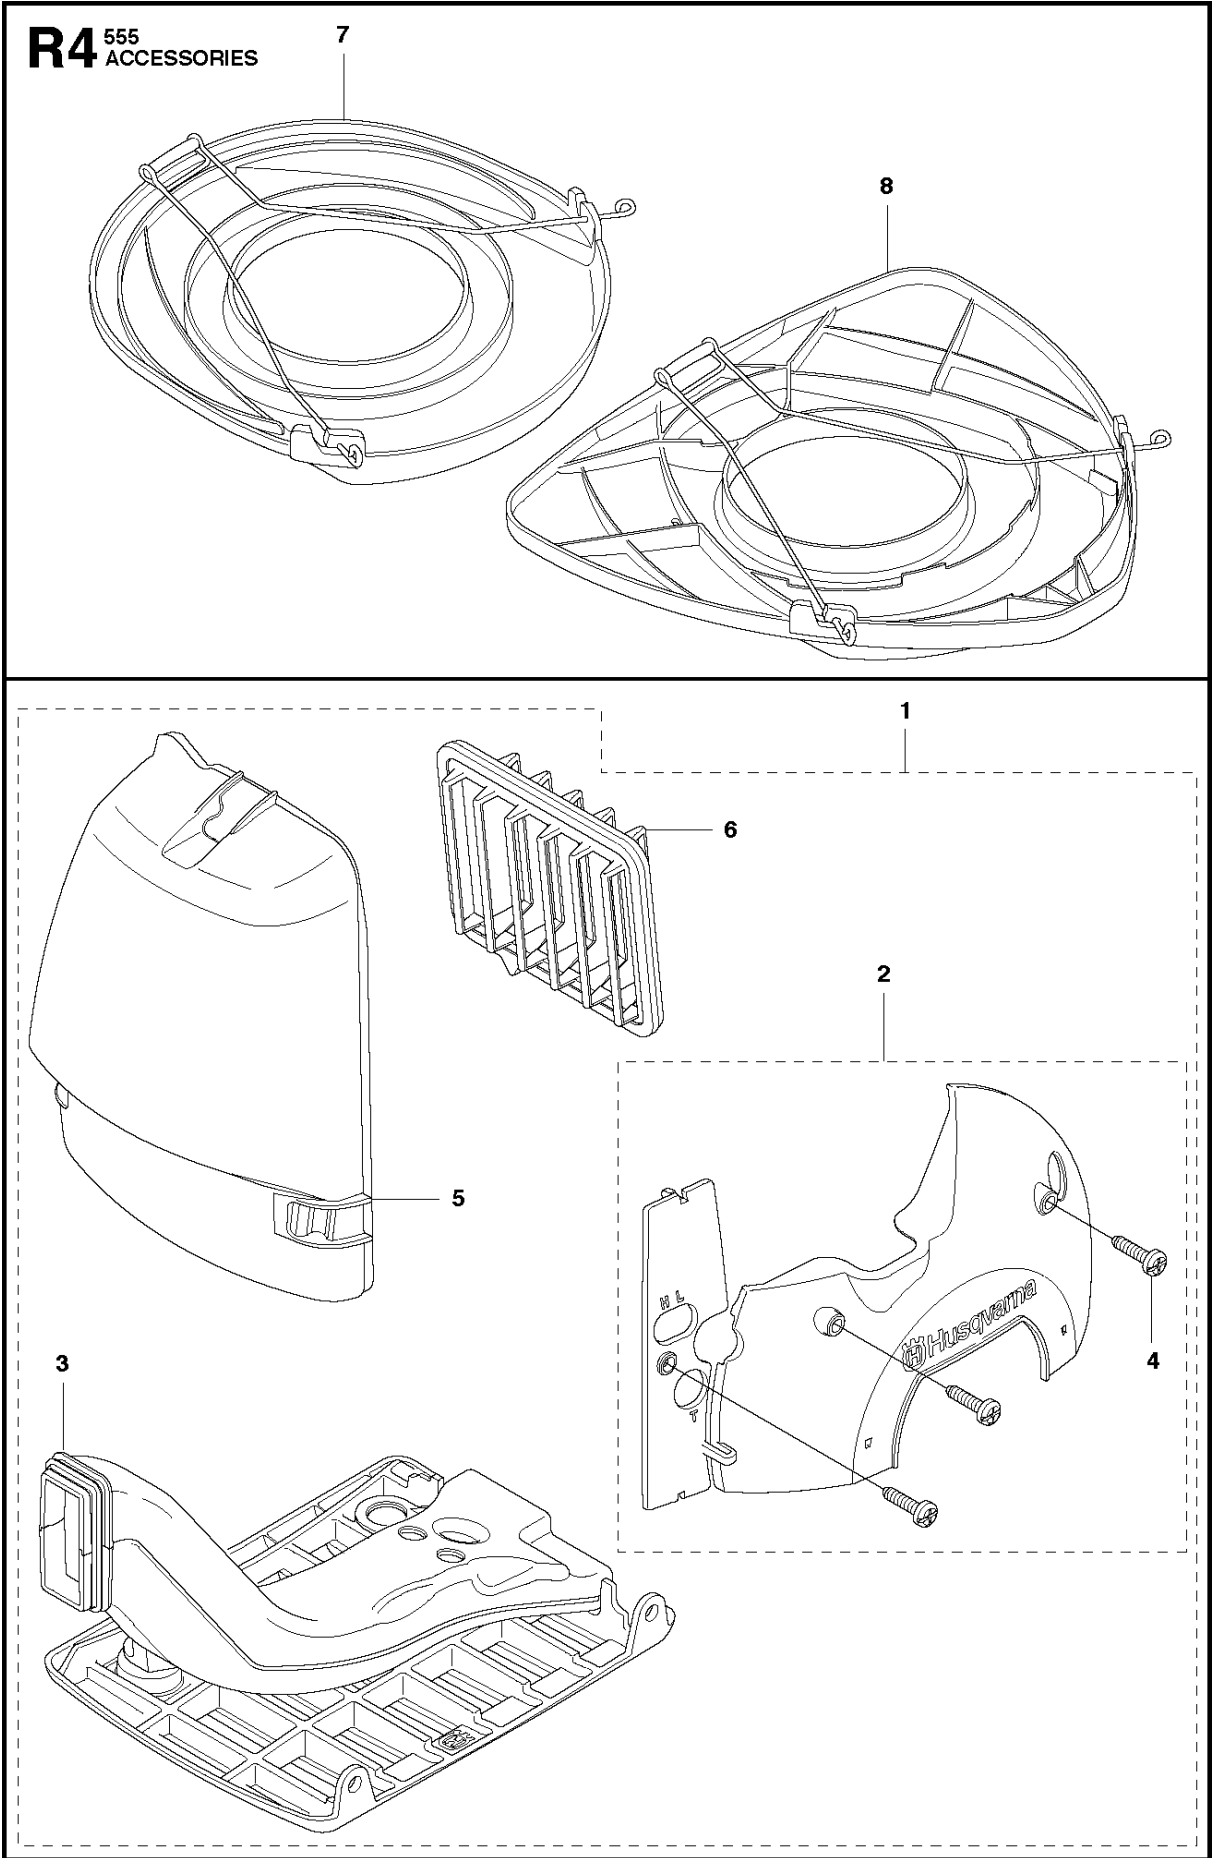

ACCESSORIES

555 FRM

Ref	Part No	Description	Remark	QTY	KIT
1	502 43 58-01	WINTER KIT	Winter kit Incl. Pos. 2-6	1	
2	544 95 28-02	WINTER COVER		1	1
3	537 35 10-01	AIR DUCT		1	1
4	503 21 07-16	SCREW IHSC T		1	1
5	544 87 02-01	COVER		1	1
6	537 41 08-04	FILTER	Nylon 25μ, Winter	1	1
7	537 31 29-01	TRANSPORT GUARD		1	
8	544 35 91-01	TRANSPORT GUARD		1