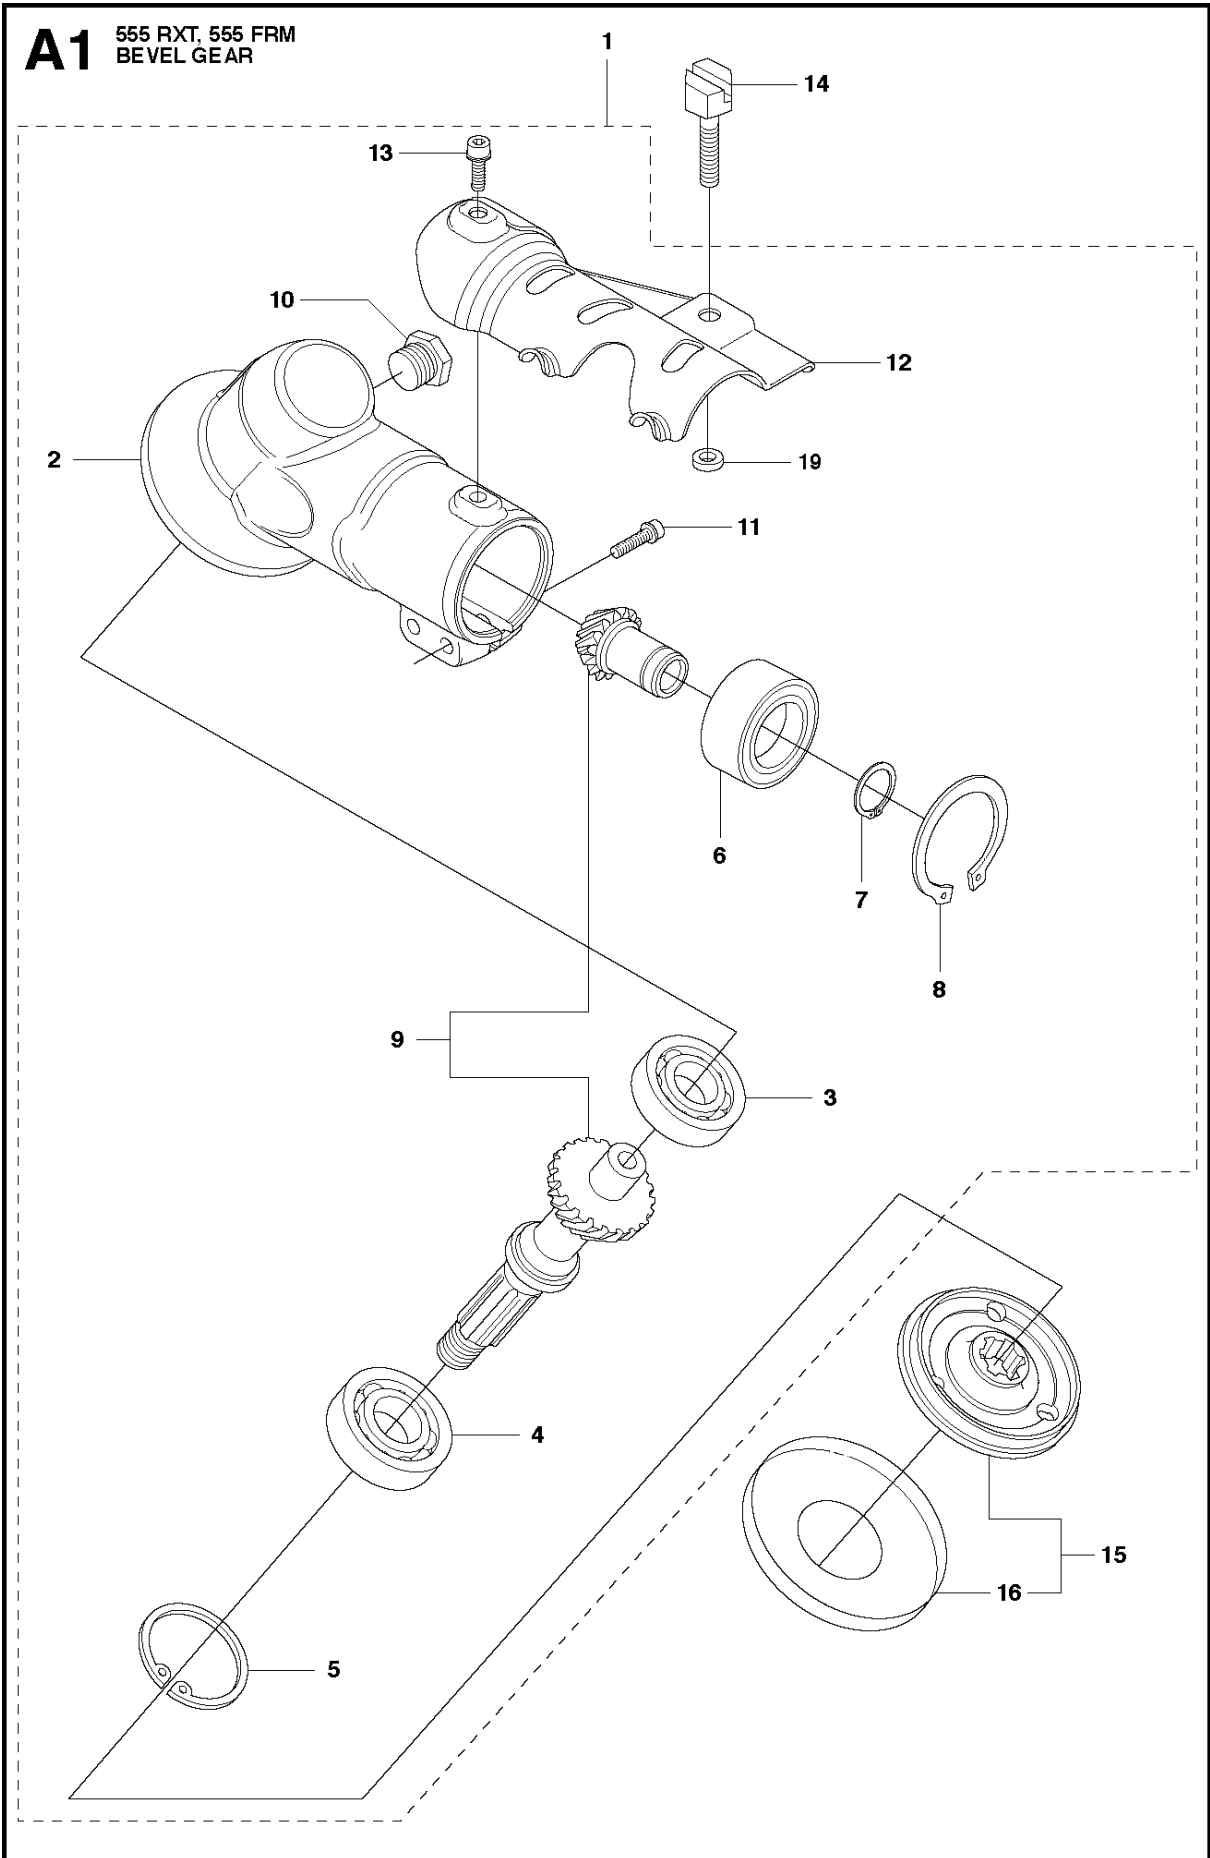

SPARE PARTS LIST

BRUSHCUTTERS/CLEARING SAWS

555 FRM

BEVEL GEAR

555 FRM

Ref	Part No	Description	Remark	QTY	KIT
1	537 42 84-07	BEVEL GEAR	Incl. Pos. 2-13	1	
2	537 42 85-01	GEAR HOUSING		1	1
3	738 21 01-10	BALL BEARING		1	1
4	503 25 25-01	BALL BEARING		1	1
5	735 31 33-10	CIRCLIP		1	1
6	503 25 18-01	BEARING		1	1
7	735 31 17-00	CIRCLIP		1	1
8	735 31 31-10	CIRCLIP		1	1
9	502 43 46-01	GEAR WHEEL KIT	Kit	1	1
10	503 20 15-01	SCREW		1	1
11	725 53 72-65	SCREW IHSCM		2	1
12	501 36 59-01	ATTACHMENT PLATE		1	1
13	503 20 03-10	SCREW IHSCFM		1	1
14	537 18 95-01	SCREW		1	
15	537 35 14-02	DRIVER	Incl. Pos. 16	1	
16	537 24 03-01	GRASS SEALING		1	15
19	574 40 44-01	LOCK NUT		1	1

SHAFT

555 FRM

Ref	Part No	Description	Remark	QTY KIT	
1	510 02 78-08	TUBE DRIVESHAFT ASSY	Incl. Pos. 2-3	1	
2	544 32 05-01	SPACER		2	1
3	505 13 13-02	BEARING SHAFT	L=1368mm, Ø=10.5mm	1	1
4	544 15 67-02	DRIVE SHAFT	L=1514mm, Ø=9.0mm	1	
5	589 29 51-01	LABEL		1	

SUSPENSION

555 FRM

Ref	Part No	Description	Remark	QTY	KIT
1	581 97 88-01	SUSPENSION	FX, FXT	1	
1	581 97 88-03	SUSPENSION	FRM	1	
2	544 37 83-01	RETAINER		1	
3	544 37 85-01	COVER		1	
4	506 06 88-01	SPRING		1	
5	544 36 77-01	PARALLEL PIN		1	
6	544 23 09-01	ANTIVIBRATION ELEMENT		2	
7	503 20 07-74	SCREW IHSCFM		3	
8	725 53 72-65	SCREW IHSCM		1	
9	502 19 71-01	SQUARE NUT		1	
10	503 85 73-02	COVER		1	
11	504 02 38-01	LOOP	Incl. Pos. 12-19	1	
12	537 39 57-01	BAND		1	11
13	537 20 18-03	LOOP		1	11
14	537 42 74-01	GUIDE RAIL		1	11
15	537 42 70-01	LEVER		1	11
16	537 42 73-01	NUT		1	11
17	544 25 07-01	WEAR PROTECTION		1	11
18	503 20 07-25	SCREW IHSCFM		1	11
19	503 23 00-11	WASHER		1	11
20	586 20 27-03	WEAR PROTECTION		1	