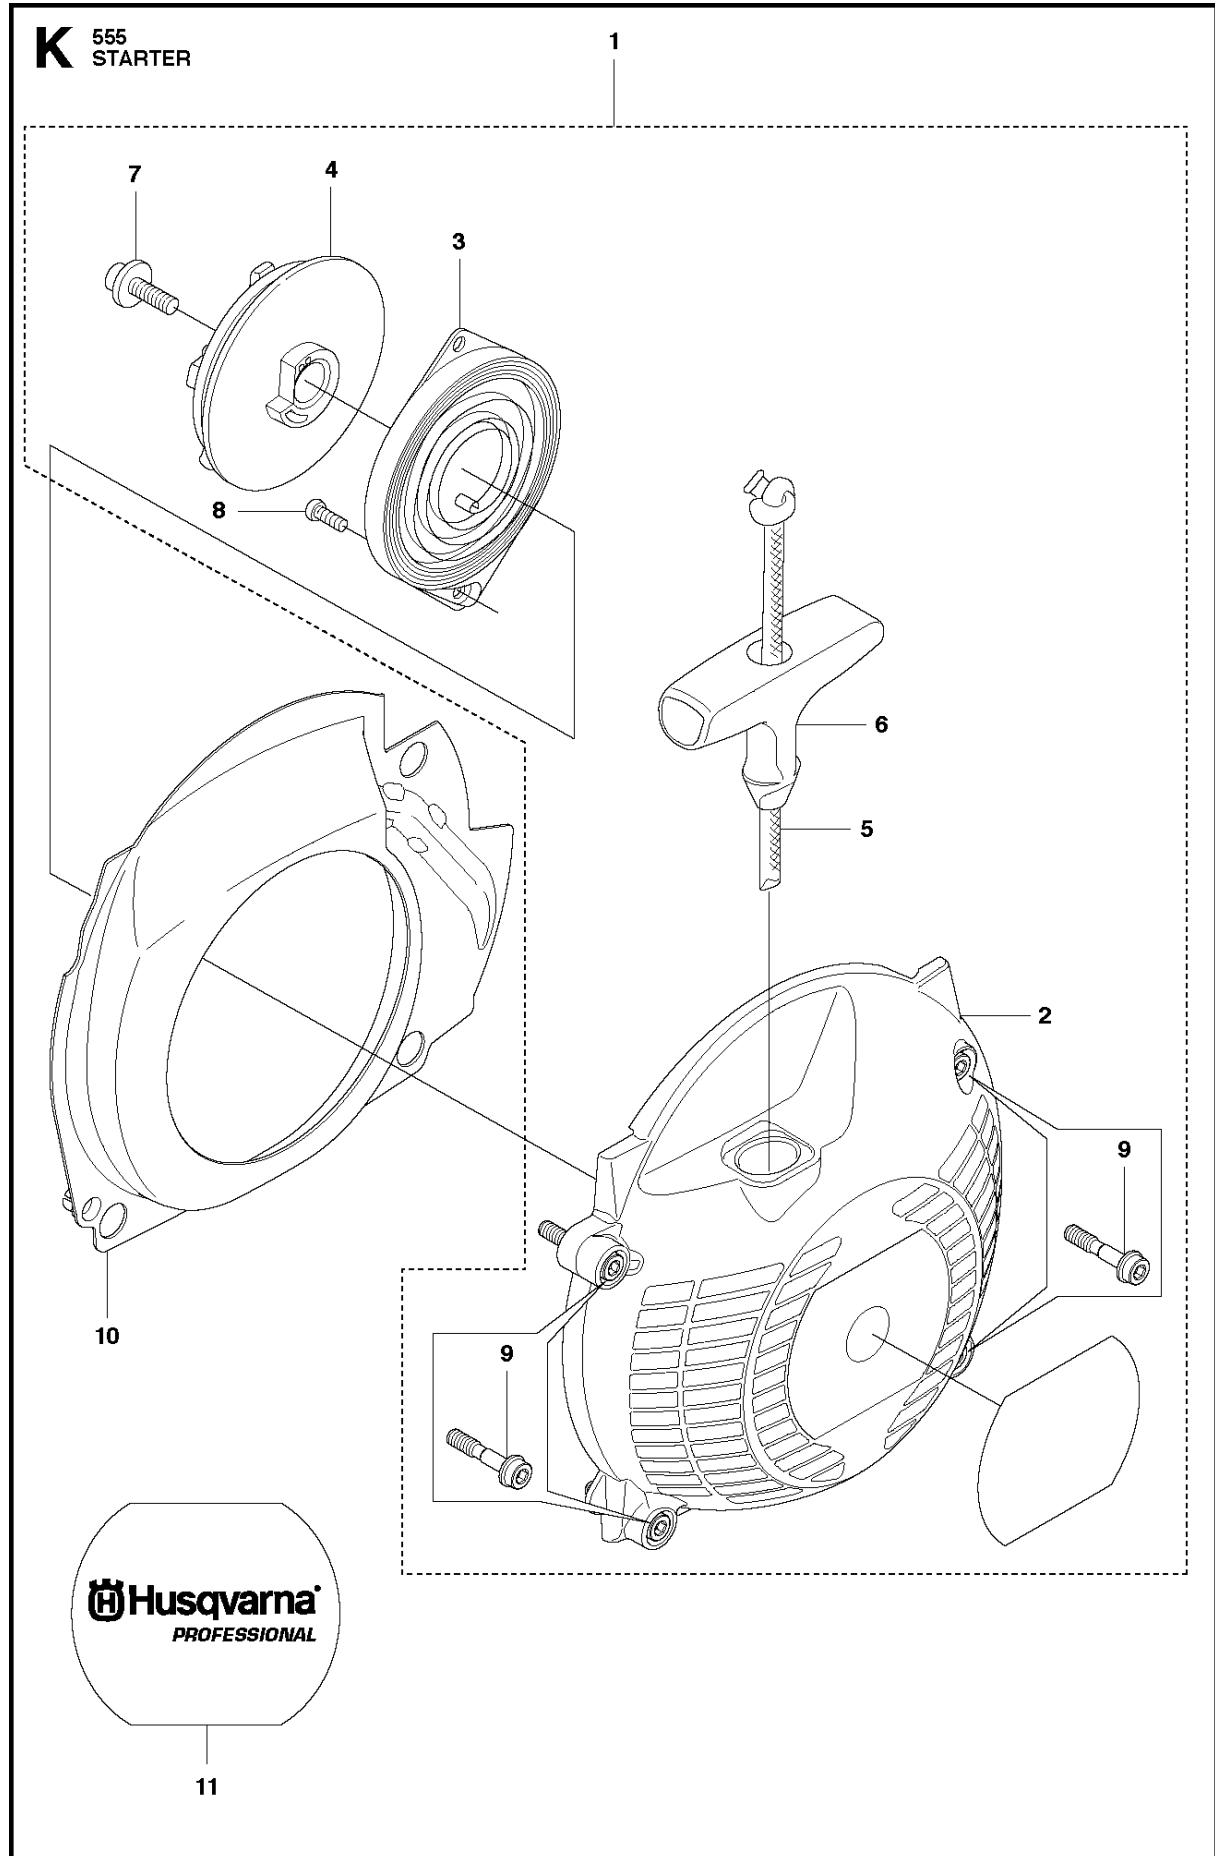

STARTER

555 FRM

Ref	Part No	Description	Remark	QTY KIT	
1	575 51 17-01	STARTER ASSY	Incl. Pos. 2-9	1	
2	575 51 26-01	STARTER HOUSING	Spare part incl. Screws Pos. 9	1	1
3	502 20 06-01	SPRING CASSETTE ASSY		1	1
4	503 95 73-01	STARTER PULLEY		1	1
5	505 30 51-25	STARTER CORD		1	1
6	537 23 25-01	STARTER HANDLE		1	1
7	503 21 69-16	SCREW IH SCT		1	1
8	503 21 29-06	SCREW CCRPANT		2	1
9	573 99 43-04	SCREW IHSCFMO	Captive Screw M5	4	1, 2
10	537 34 56-01	AIR CONDUCTOR		1	
11	576 46 81-02	LABEL		1