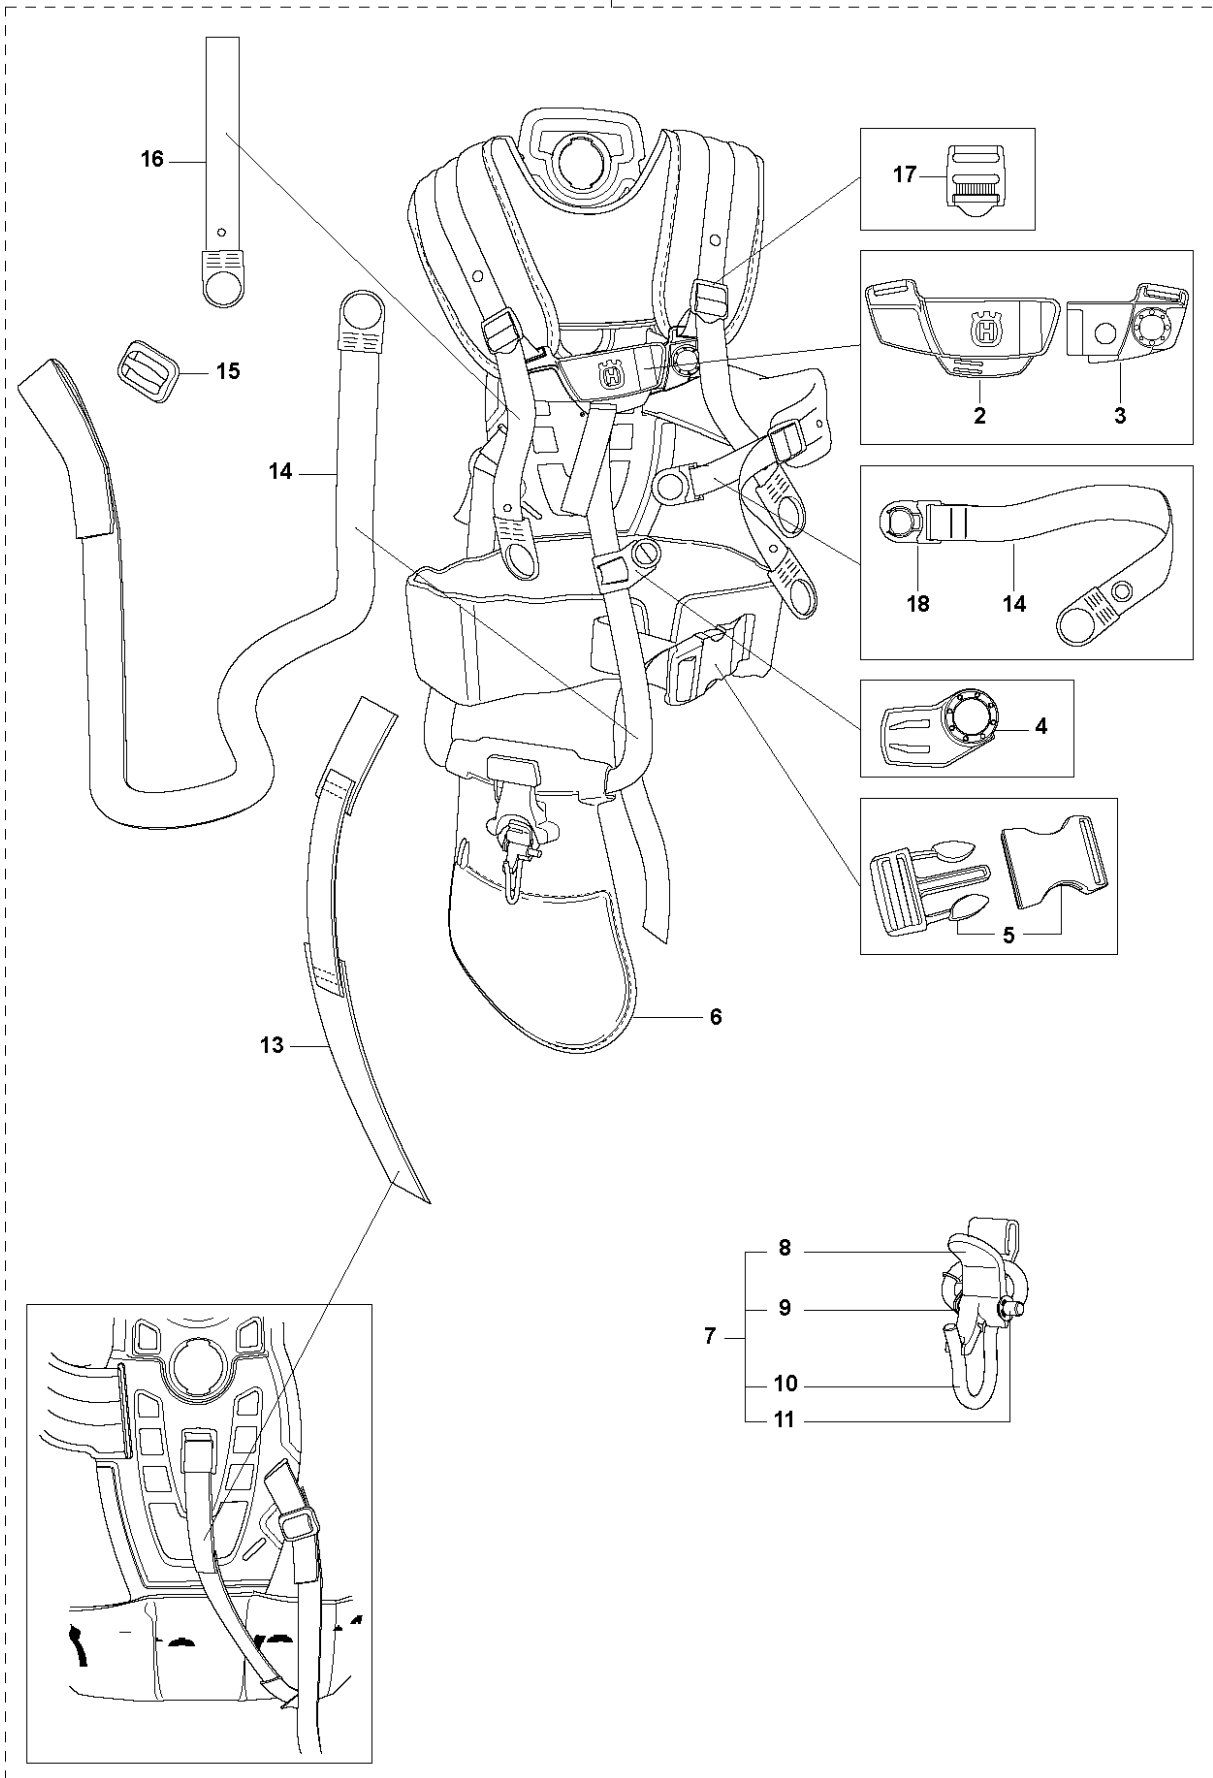

S BALANCE XT
HARNES

1

HARNESS

555 FRM

Ref	Part No	Description	Remark	QTY	KIT
1	505 20 42-01	HARNESS	Incl. Pos. 2-18	1	
2	504 54 52-01	BUCKLE		1	1
3	504 54 51-01	BUCKLE		1	1
4	504 63 75-01	SNAP LOCKING		1	1
5	537 33 15-01	BUCKLE		1	1
6	544 90 17-01	HIP PAD		1	1
7	544 96 07-02	WELT HOOK	Incl. Pos. 8-11	1	1
8	502 02 30-02	LOCK		1	1,7
9	586 34 10-01	SPRING		1	1,7
10	502 02 29-02	HOOK		1	1,7
11	735 31 09-20	E-CLIP		1	1,7
13	537 15 35-01	STRAP		1	1
14	503 99 61-04	BAND		1	1
15	537 11 35-01	RETAINER		1	1
16	503 99 61-07	BAND		2	1
17	505 44 46-01	BUCKLE		3	1
18	504 63 74-01	SNAP LOCKING		1	1