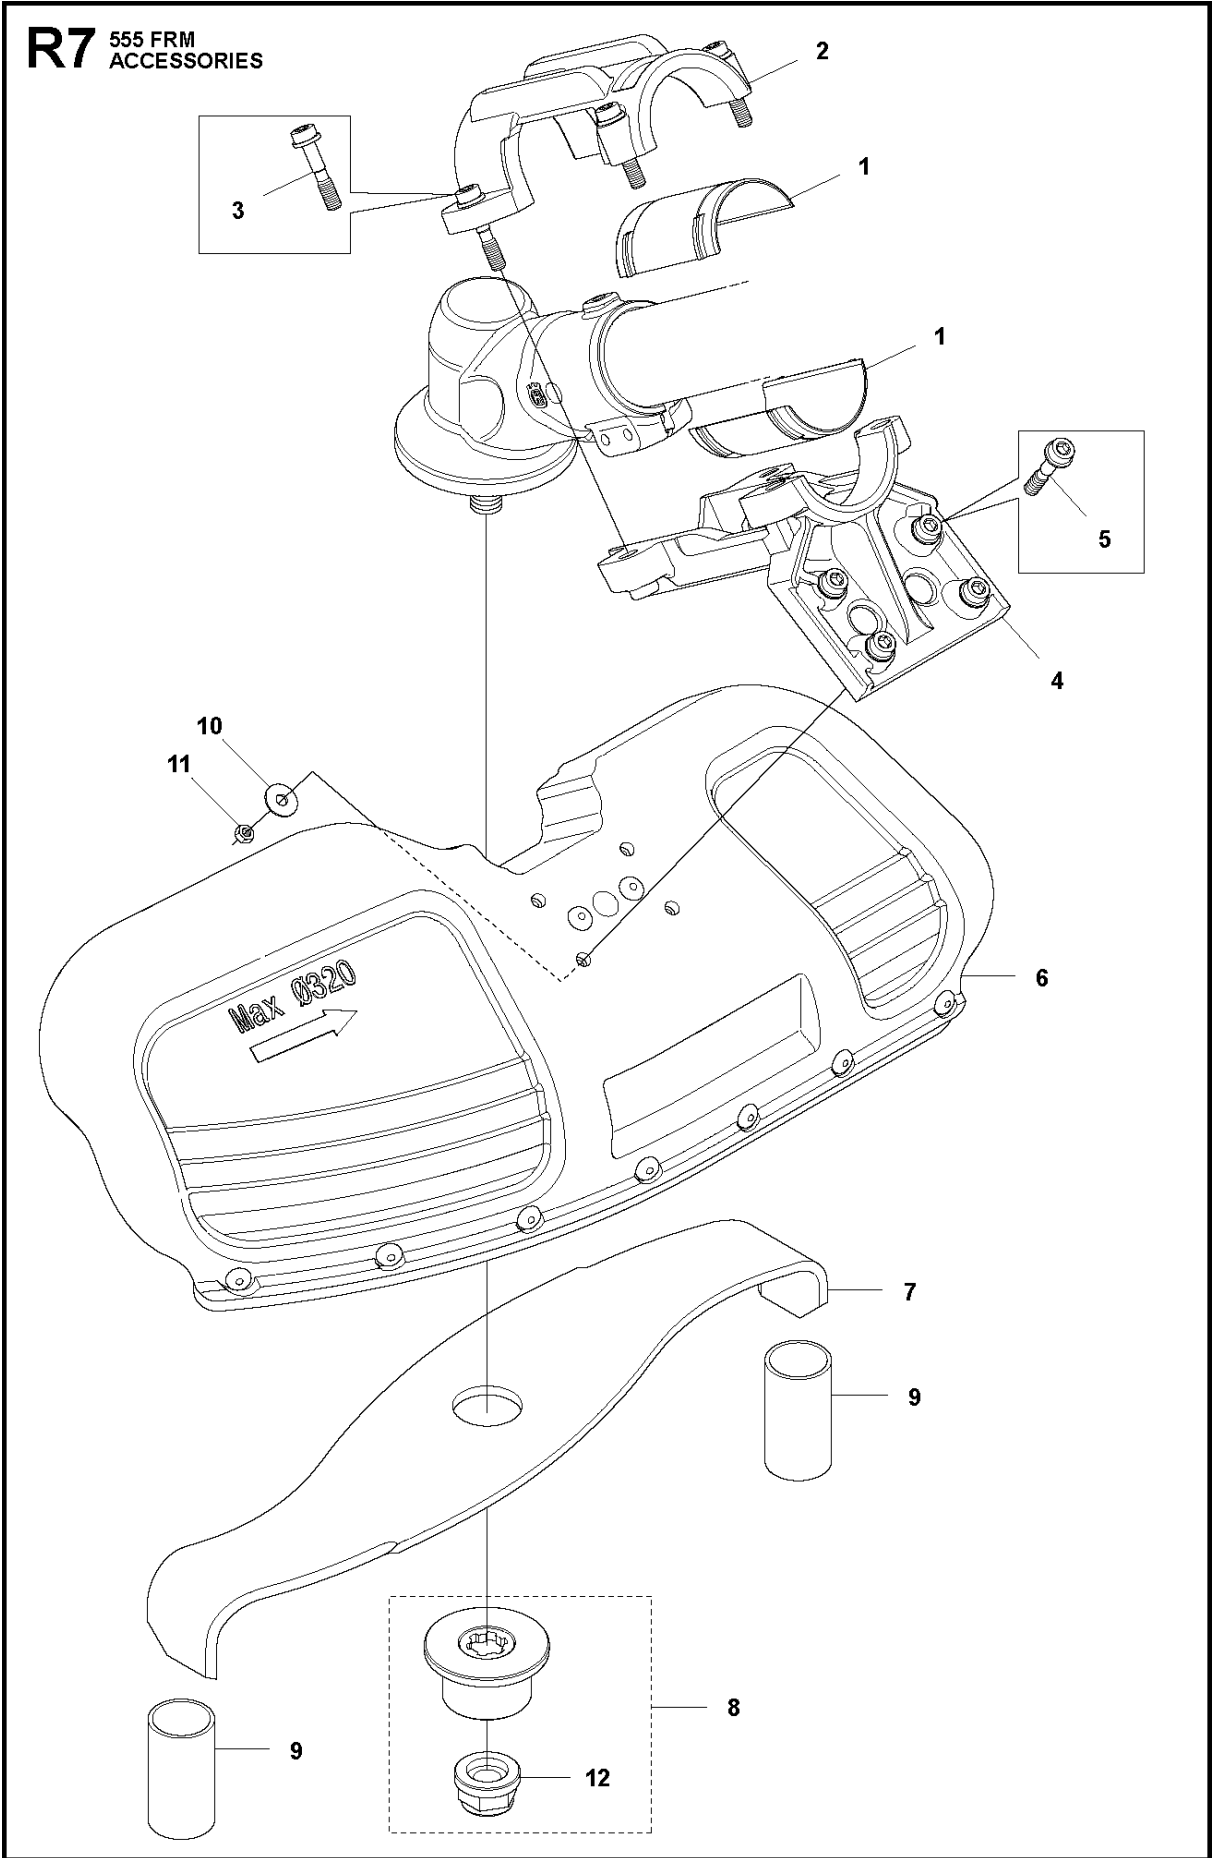

ACCESSORIES

555 FRM

Ref	Part No	Description	Remark	QTY	KIT
1	505 12 17-01	BUSHING		2	
2	501 32 14-01	CLAMP	Spare part incl. Screws Pos. 3	1	
3	573 99 43-04	SCREW IHSCFMO	Captive Screw M5	4	2
4	501 32 17-01	BRACKET	Spare part incl. Screws Pos. 5	1	
5	573 99 43-04	SCREW IHSCFMO	Captive Screw M5	4	4
6	544 02 65-02	BLADE GUARD		1	
7	589 69 56-01	BLADE		1	
8	593 66 59-01	SUPPORT FLANGE		1	
9	537 19 49-01	TRANSPORT GUARD		2	
10	734 11 47-41	WASHER		4	
11	732 21 14-01	LOCK NUT		4	
12	584 13 55-02	NUT		1	8