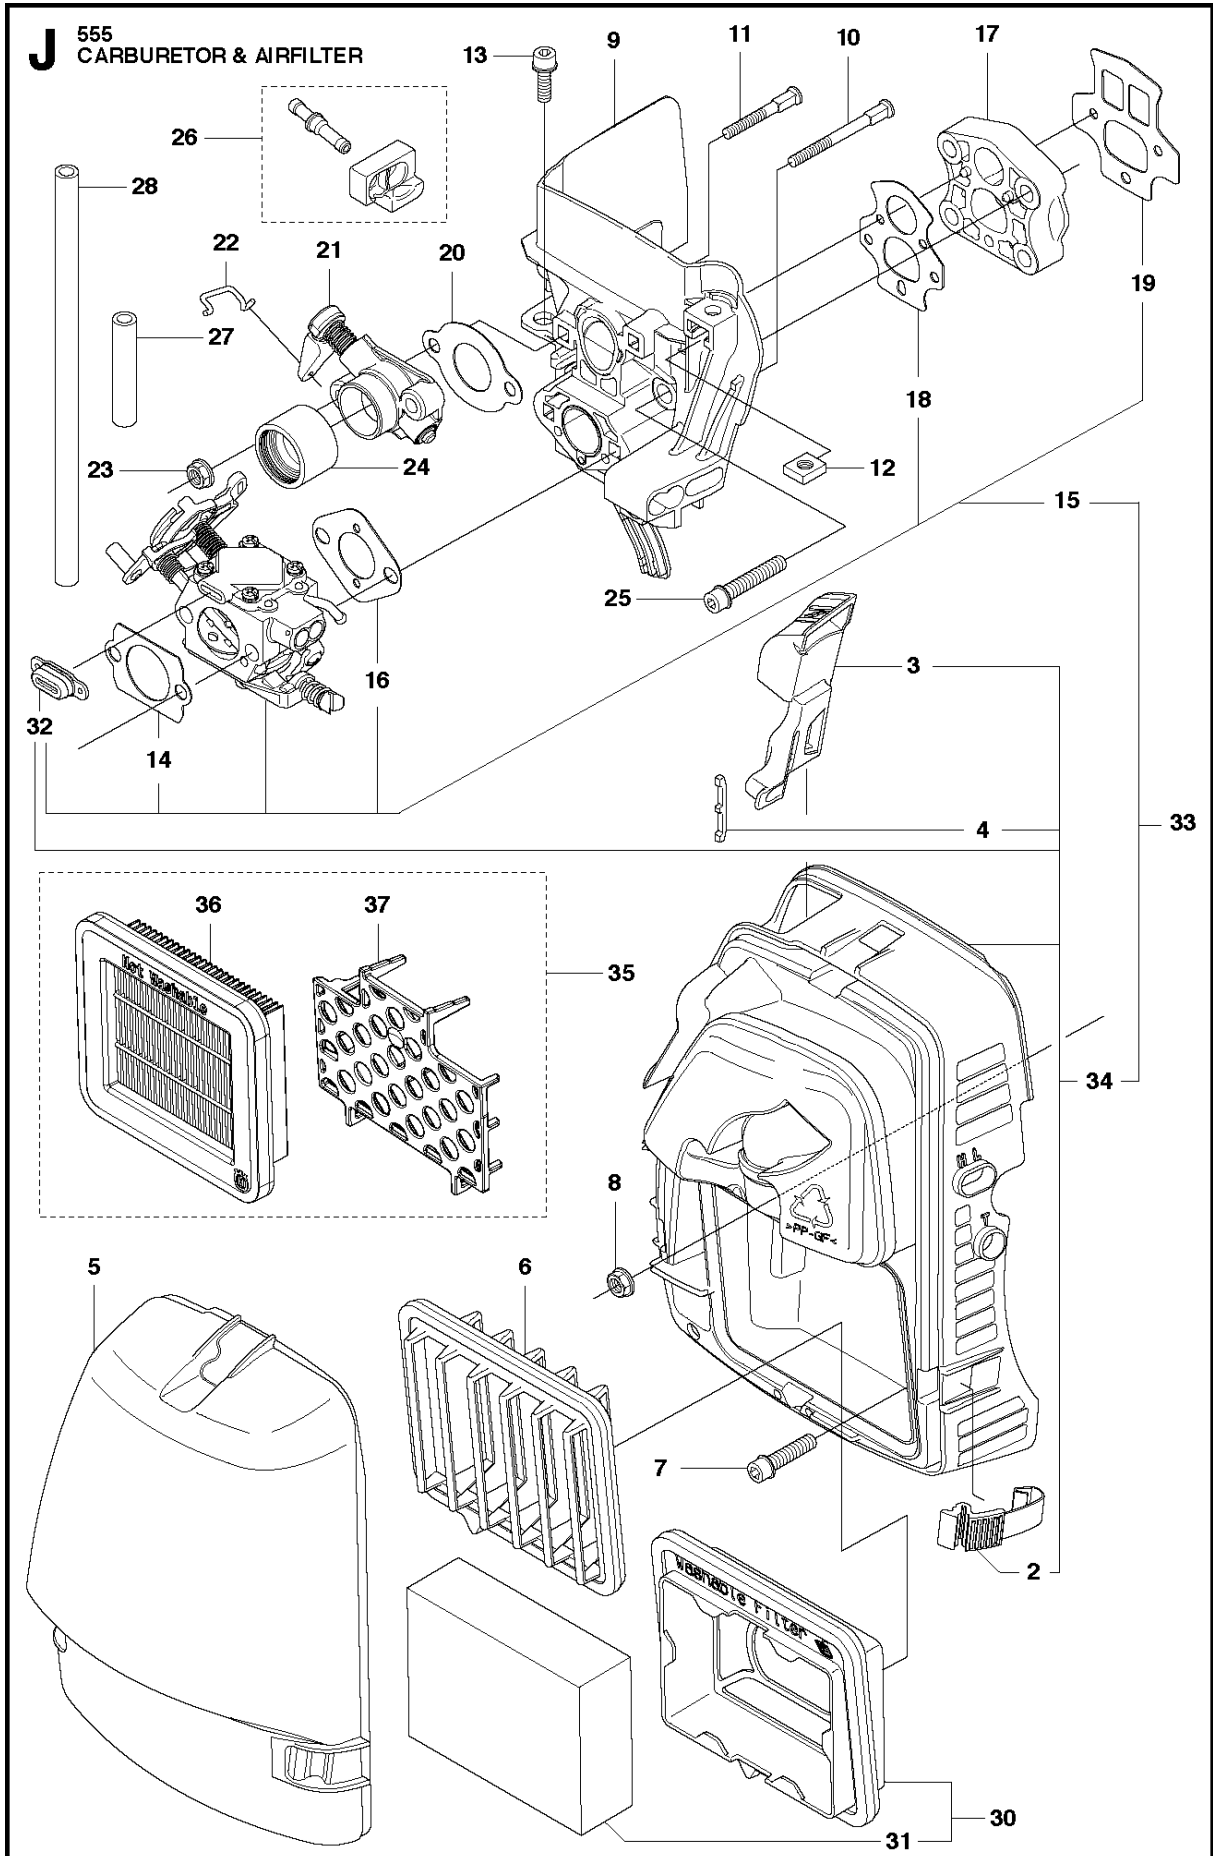

CARBURETOR & AIR FILTER

555 FRM

Ref	Part No	Description	Remark	QTY	KIT
2	503 74 01-02	SNAP LOCKING		3	34
3	537 35 26-01	CHOKE CONTROL		1	34
4	537 38 78-01	GROMMET		1	34
5	537 41 01-01	FILTER COVER		1	
6	537 41 08-04	FILTER	Nylon 25μ, Winter	1	
6	537 41 08-02	FILTER	Nylon 44/27	1	
7	503 20 07-76	SCREW IHSCFM		2	
8	731 71 14-51	HEXAGON NUT FLANGE		2	
9	537 35 04-01	INSULATION WALL		1	
10	503 98 81-01	SCREW		2	
11	503 98 81-04	SCREW		2	
12	503 22 65-04	SQUARE NUT		1	
13	503 20 07-76	SCREW IHSCFM		1	
14	544 42 99-01	GASKET		1	15
15	586 10 88-01	CARBURETTOR	s/n from 20130600067 -	1	
16	510 04 37-01	GASKET		1	15
17	544 04 33-01	MANIFOLD		1	
18	544 04 30-01	GASKET		1	15
19	544 04 31-01	GASKET		1	15
20	544 16 08-01	GASKET		1	
21	544 21 40-01	VALVE HOUSING		1	
22	544 84 78-01	LINK		1	
23	731 71 14-51	HEXAGON NUT FLANGE		2	
24	537 41 05-01	INLET PIPE		1	
25	503 20 07-80	SCREW IHSCFM		4	
26	544 16 15-01	GROMMET	Kit	1	
27	581 75 61-41	FUEL HOSE		1	
28	544 32 49-14	FUEL HOSE		1	
30	505 03 47-02	FILTER		1	
31	505 03 10-03	FILTER		1	30
32	577 96 93-01	SEALING PLUG	s/n from 20130600067 -	1	15, 34
32	579 62 01-01	SEALING PLUG	s/n up to - 20130600066	1	
33	586 15 40-01	CARBURETTOR KIT	s/n up to - 20130600066	1	15, 34
34	580 48 26-01	FILTER HOLDER		1	
35	596 32 49-01	AIR FILTER		1	
36	574 66 80-03	FILTER	Paper filter	1	
37	589 68 66-01	SUPPORT		1