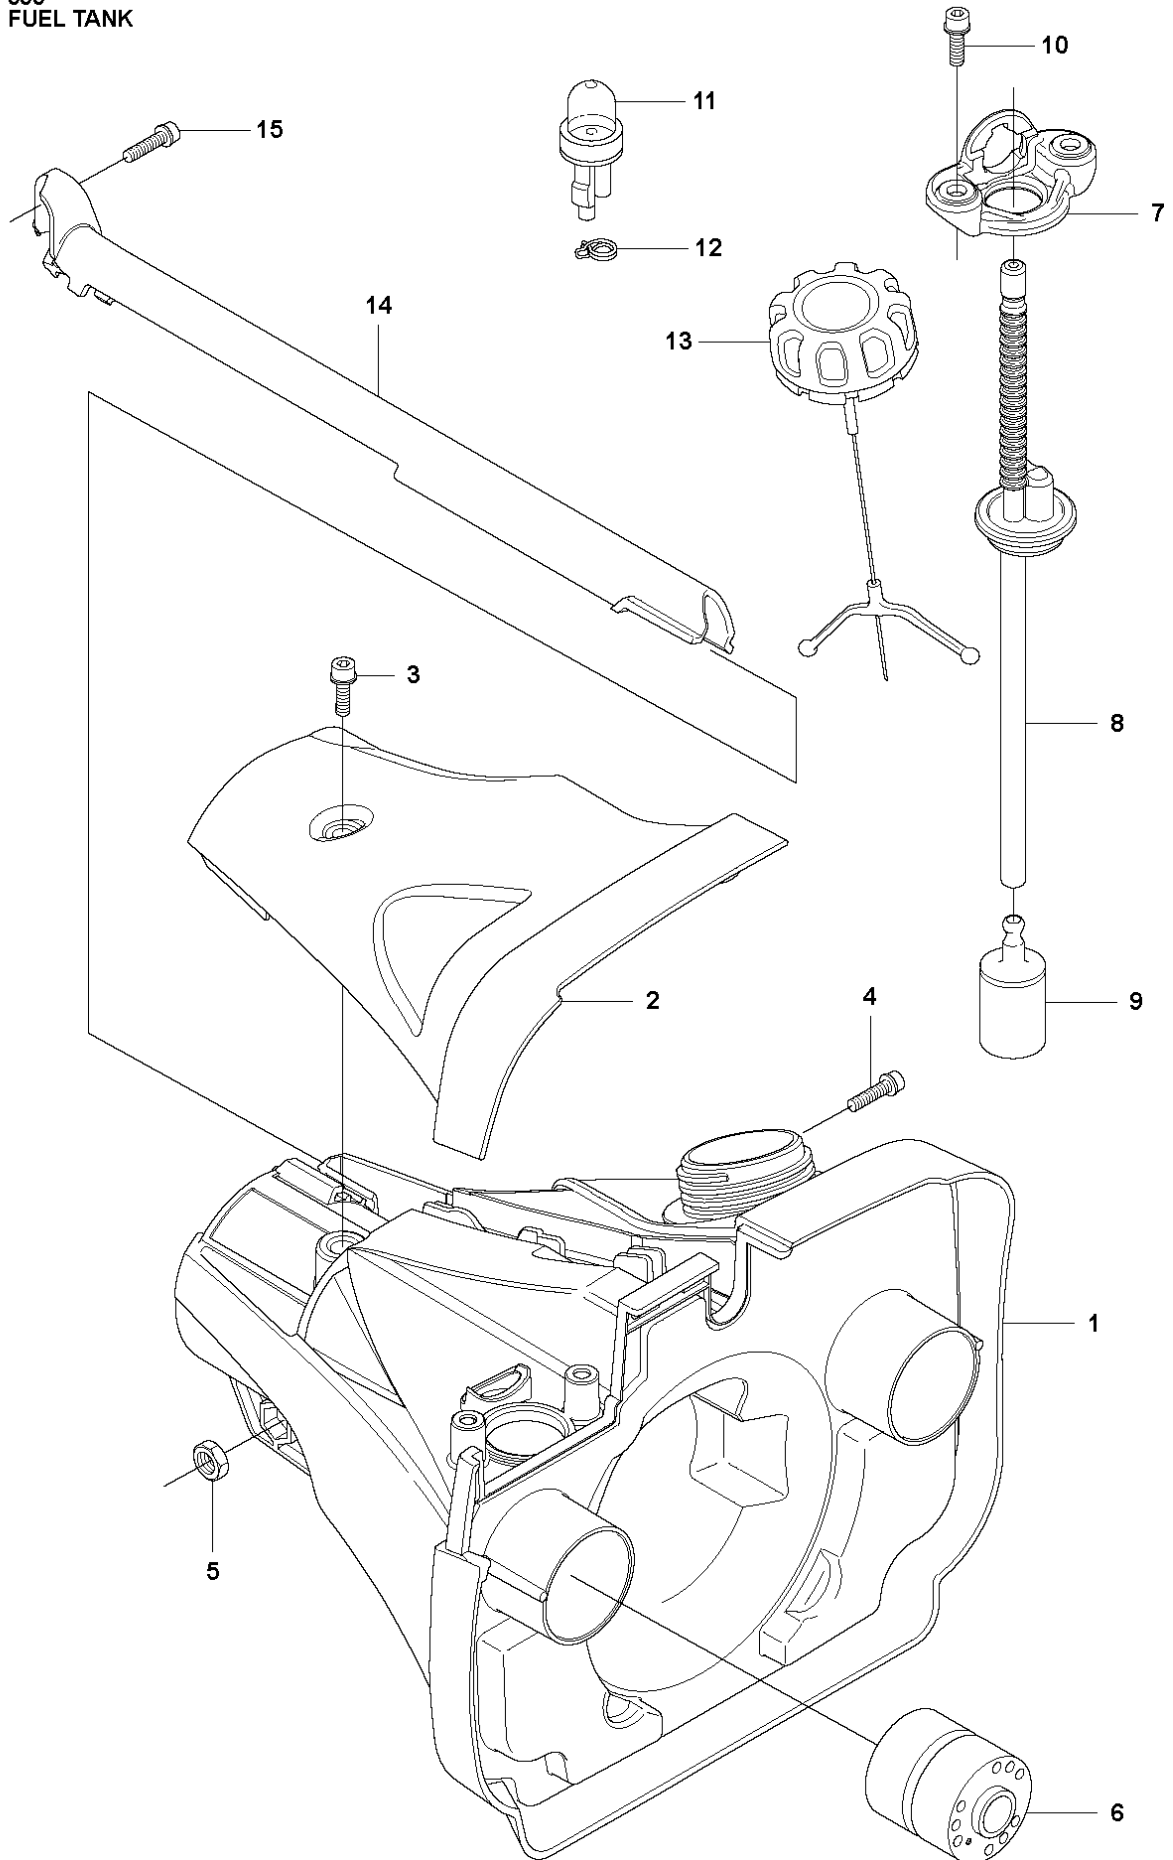

E 555
FUEL TANK

FUEL TANK

555 FRM

Ref	Part No	Description	Remark	QTY KIT
1	537 35 88-01	FUEL TANK		1
2	537 35 86-01	COVER		1
3	503 20 07-72	SCREW IHSCFM		1
4	503 20 07-76	SCREW IHSCFM		1
5	503 22 10-12	HEXAGON NUT		1
6	544 23 09-01	ANTIVIBRATION ELEMENT		2
7	544 21 53-01	BRACKET		1
8	544 21 54-01	FUEL HOSE		1
9	503 44 32-01	FUEL FILTER		1
10	503 20 07-76	SCREW IHSCFM		2
11	503 93 66-01	PURGE		1
12	544 34 86-01	HOSE CLAMP		1
13	504 11 32-01	TANK CAP		1
14	544 10 95-01	WIRING PROTECTION	RXT	1
14	544 10 95-02	WIRING PROTECTION	FX, FXT, FRM	1
15	503 20 07-74	SCREW IHSCFM		1