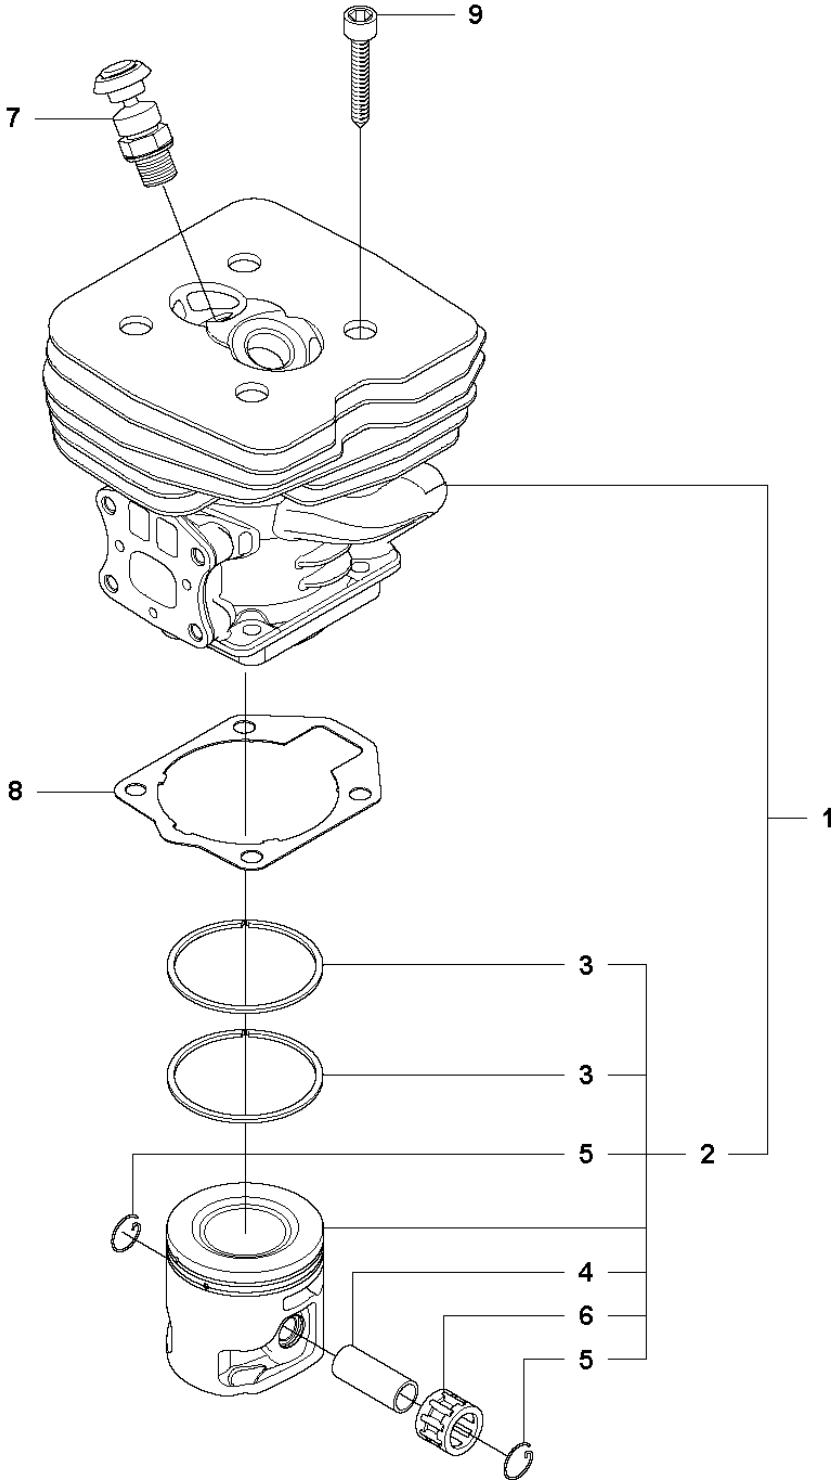

STARTER

555 FRM

Ref	Part No	Description	Remark	QTY KIT	
1	575 51 17-01	STARTER ASSY	Incl. Pos. 2-9	1	
2	575 51 26-01	STARTER HOUSING	Spare part incl. Screws Pos. 9	1	1
3	502 20 06-01	SPRING CASSETTE ASSY		1	1
4	503 95 73-01	STARTER PULLEY		1	1
5	505 30 51-25	STARTER CORD		1	1
6	537 23 25-01	STARTER HANDLE		1	1
7	503 21 69-16	SCREW IH SCT		1	1
8	503 21 29-06	SCREW CCRPANT		2	1
9	573 99 43-04	SCREW IHSCFMO	Captive Screw M5	4	1, 2
10	537 34 56-01	AIR CONDUCTOR		1	
11	576 46 81-02	LABEL		1	

L 555
IGNITION SYSTEM

IGNITION SYSTEM

555 FRM

Ref	Part No	Description	Remark	QTY	KIT
1	504 70 87-01	IGNITION MODULE	Pos. 2-3	1	
2	537 41 22-01	SPARK PLUG CAP		1	1
3	501 48 56-01	CONTACT SPRING		1	1
4	503 20 25-16	SCREW IHSCM		2	
5	503 23 51-11	SPARK PLUG	NGK BPMR7A	1	
6	537 24 05-01	FLYWHEEL ASSY	RXT, FX, FRM Incl. Pos. 7-10	1	
6	537 24 05-02	FLYWHEEL ASSY	FXT Incl. Pos. 7-10	1	
7	503 81 24-01	STARTER PAWL		2	6
8	503 81 29-01	SPRING		2	6
9	501 81 99-03	SCREW		2	6
10	503 23 00-42	WASHER		2	6
11	503 22 04-01	NUT		1	
12	587 05 98-01	STATOR ASSY	FXT	1	
13	544 44 43-01	SCREW IH SCT	FXT	2	

M 555
CYLINDER & PISTON

CYLINDER PISTON

555 FRM

Ref	Part No	Description	Remark	QTY	KIT
1	544 98 60-02	CYLINDER ASSY	Incl. Pos. 2-6	1	
2	576 95 48-02	PISTON ASSY	Incl. Pos. 3-6	1	1
3	502 65 39-01	PISTON RING		2	1, 2
4	505 49 57-01	PISTON PIN		1	1, 2
5	505 49 58-01	CIRCLIP		2	1, 2
6	501 45 16-01	NEEDLE BEARING		1	1, 2
7	544 20 00-01	DECOMPRESSION VALVE		1	
8	537 34 68-01	GASKET		1	
9	725 53 33-55	SCREW IHSCM		4	