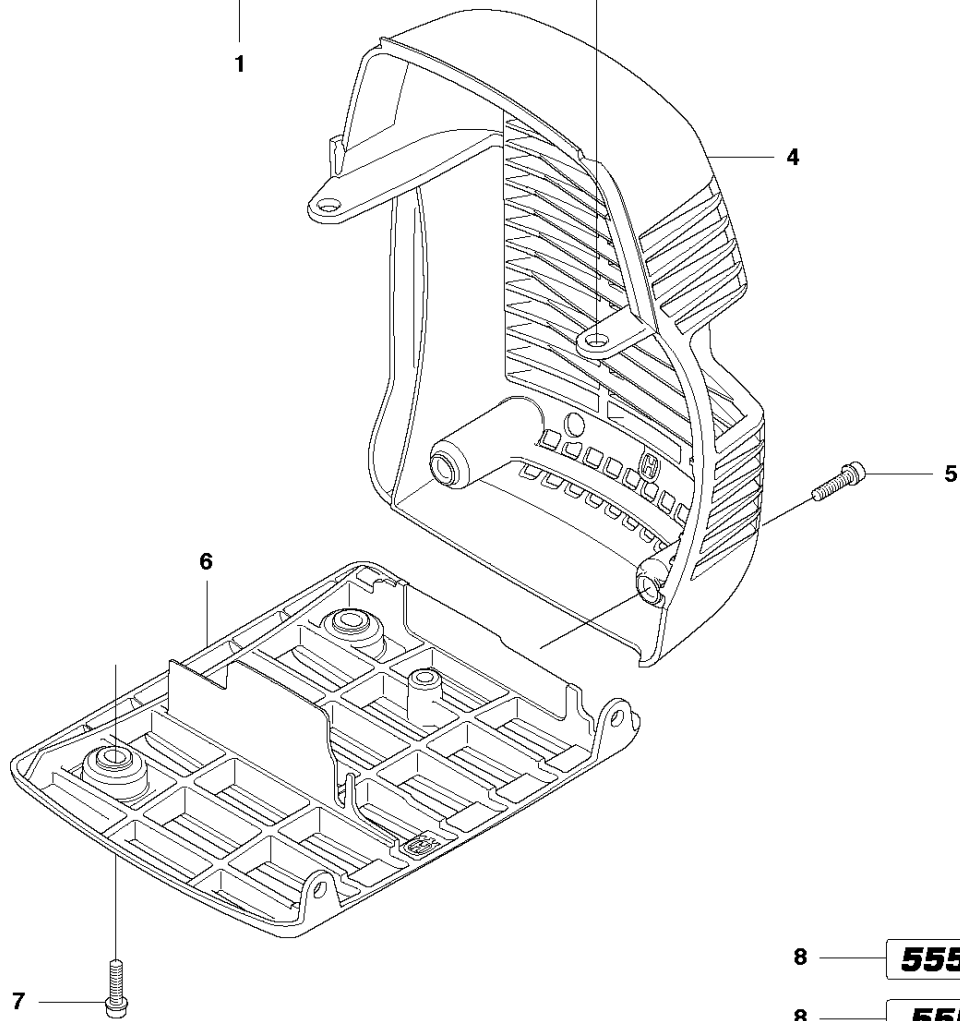

G 555
CYLINDER COVER

- 8 — **555 FXT**
- 8 — **555 FX**
- 8 — **555 RXT**
- 8 — **555 FRM**

CYLINDER COVER

555 FRM

Ref	Part No	Description	Remark	QTY KIT	
1	575 51 14-01	CYLINDER COVER ASSY	Spare part incl. Screws Pos. 2-3	1	
2	573 99 43-04	SCREW IHSCFMO	Captive Screw M5	3	1
3	573 99 43-01	SCREW IHSCFMO	Captive Screw M5	1	1
4	544 08 43-01	HEAT PROTECTOR		1	
5	503 20 07-76	SCREW IHSCFM		2	
6	505 49 26-01	PROTECTIVE COVER		1	
7	503 20 07-76	SCREW IHSCFM		2	
8	576 99 86-06	LABEL	FXT	1	
8	576 99 86-07	LABEL	FX	1	
8	576 99 86-08	LABEL	RXT	1	
8	576 99 86-09	LABEL	FRM	1