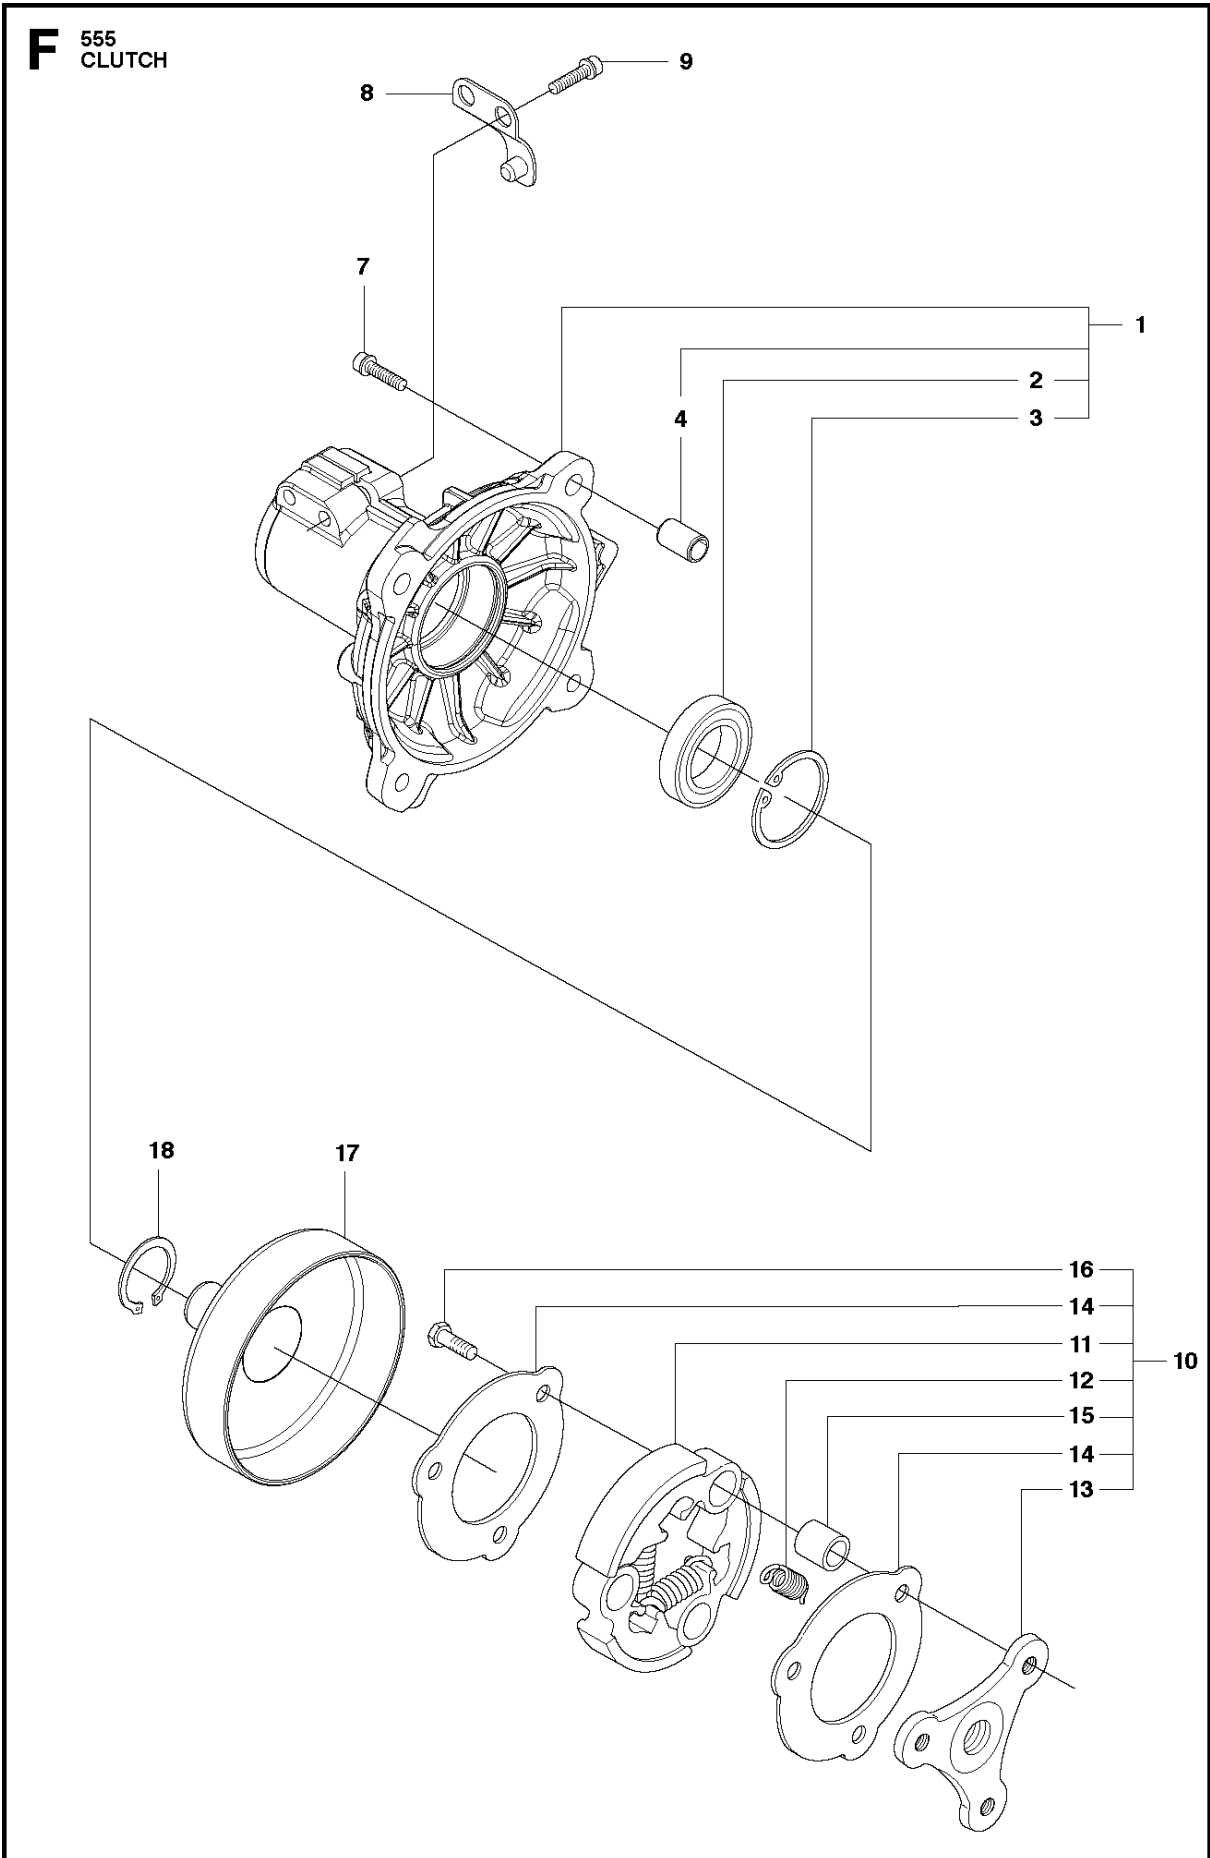

CLUTCH

555 FRM

Ref	Part No	Description	Remark	QTY KIT	
1	597 51 92-01	CLUTCH COVER ASSY	from s/n 20191600181- Incl. pos. 2-4	1	
1	597 51 92-02	CLUTCH COVER ASSY	up to s/n - 20191600180. Incl. pos. 2-4	1	
2	738 22 02-19	BALL BEARING		1	1
3	735 31 33-10	CIRCLIP		1	1
4	597 37 11-01	SLEEVE	up to s/n - 20191600180.	2	1
4	593 80 60-01	GUIDE BUSHING	from s/n 20191600181-	2	1
7	503 20 07-78	SCREW IHSCFM		4	
8	544 29 48-01	LOCKING PLATE		1	
9	725 53 72-65	SCREW IHSCM		2	
10	579 16 40-02	CLUTCH ASSY	Incl. Pos. 11-16	1	
11	537 40 37-01	CLUTCH SHOE	1 clutch shoe only	1	10
12	578 76 94-01	CLUTCH SPRING	Ø 1.8 mm	1	10
13	537 40 36-01	CLUTCH HUB		1	10
14	544 89 28-01	WASHER		2	10
15	537 13 54-01	BEARING BUSH		3	10
16	503 20 18-02	SCREW EHHM		3	10
17	586 55 33-03	CLUTCH DRUM ASSY		1	
18	735 31 17-00	CIRCLIP		1