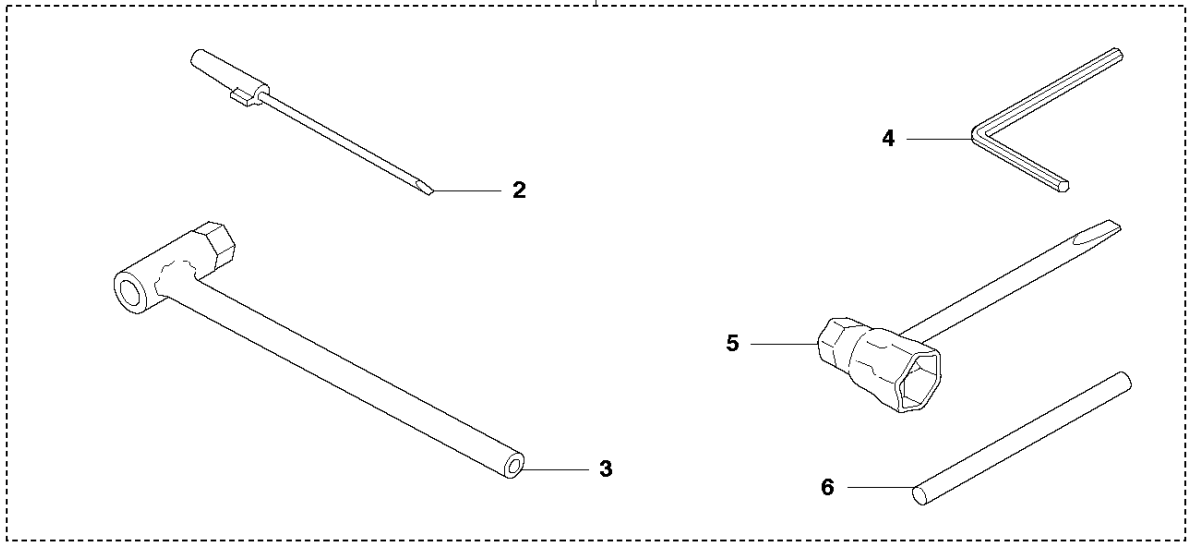

R1 555
ACCESSORIES

1