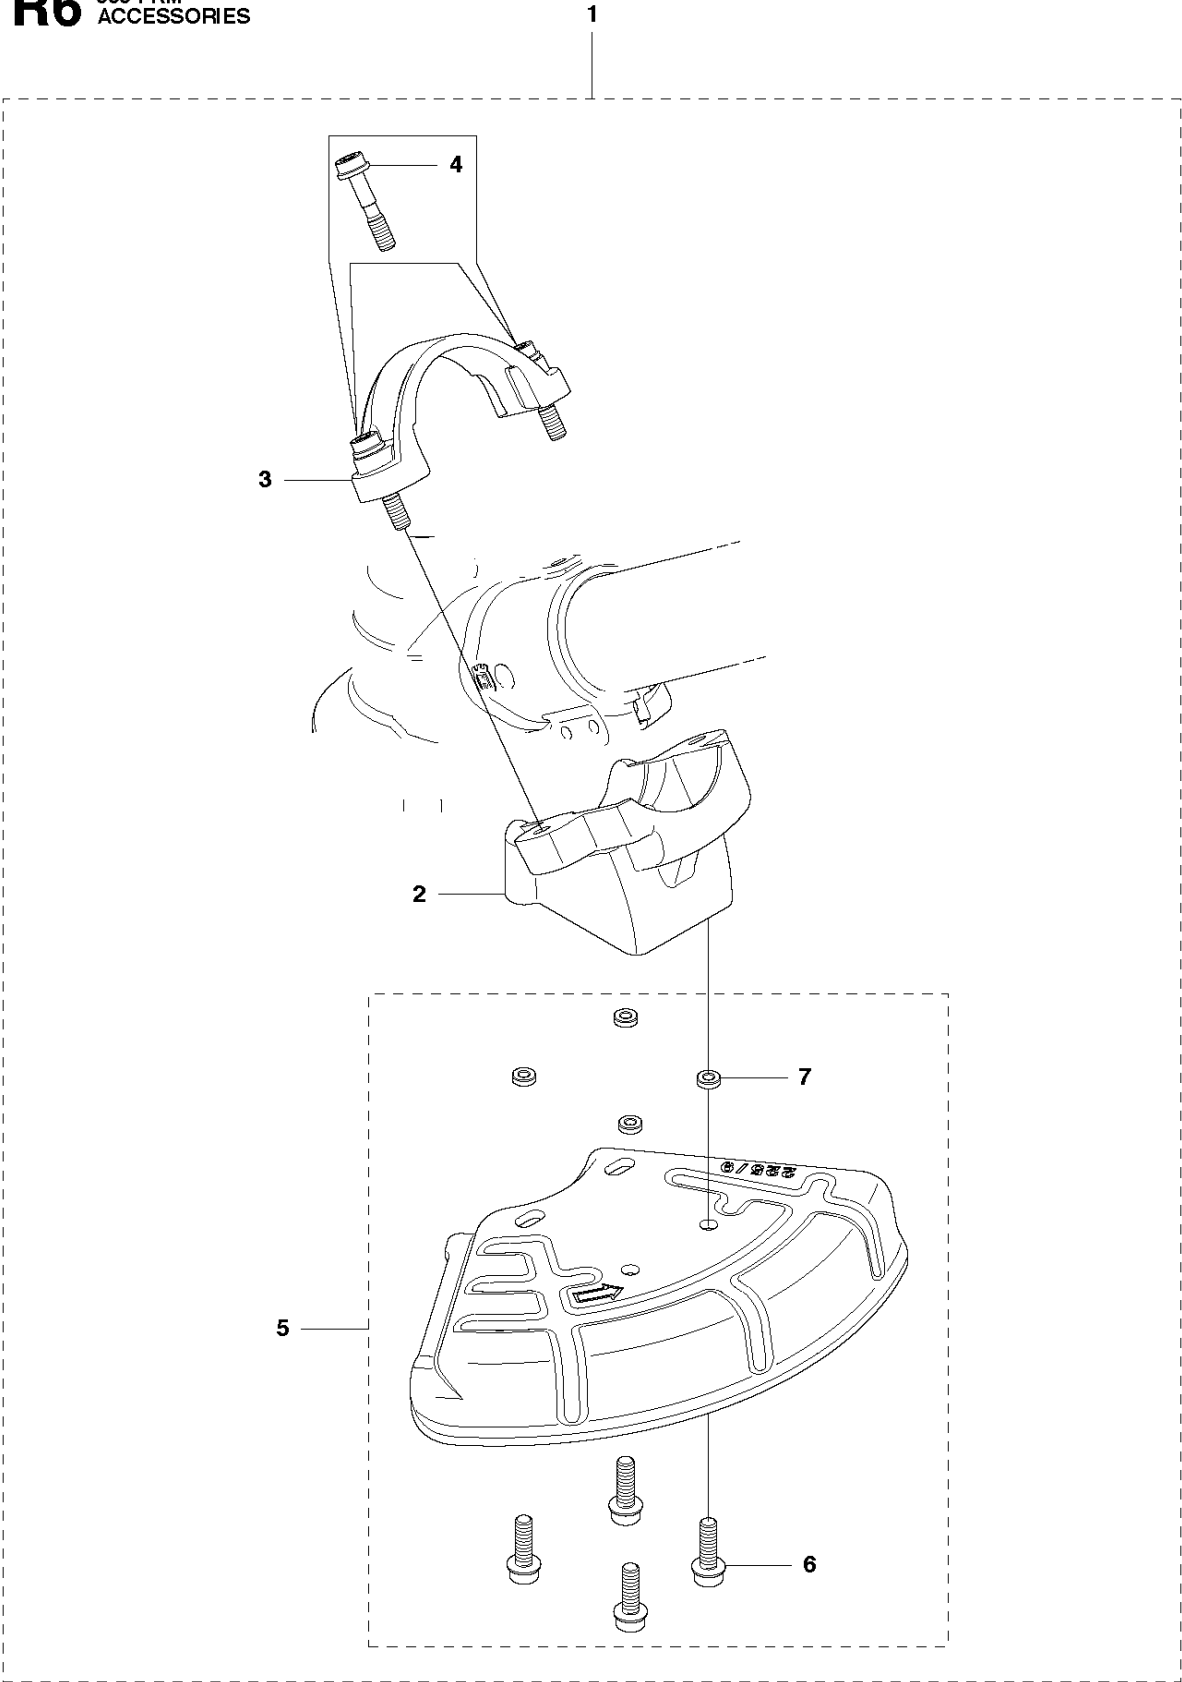

R6 555 FRM
ACCESSORIES

ACCESSORIES

555 FRM

Ref	Part No	Description	Remark	QTY KIT	
1	502 43 55-01	SAW BLADE GUARD	Incl. Pos. 2-7	1	
2	544 83 69-01	ADAPTER		1	1
3	574 52 03-01	CLAMP	Spare part incl. Screws Pos. 3	1	1
4	573 99 43-04	SCREW IHSCFMO	Captive Screw M5	2	1, 3
5	574 50 67-02	SAW BLADE GUARD	Incl. Pos. 6-7	1	1
6	503 20 03-16	SCREW IHSCFM		4	1, 5
7	574 03 95-01	LOCK NUT		4	1,5