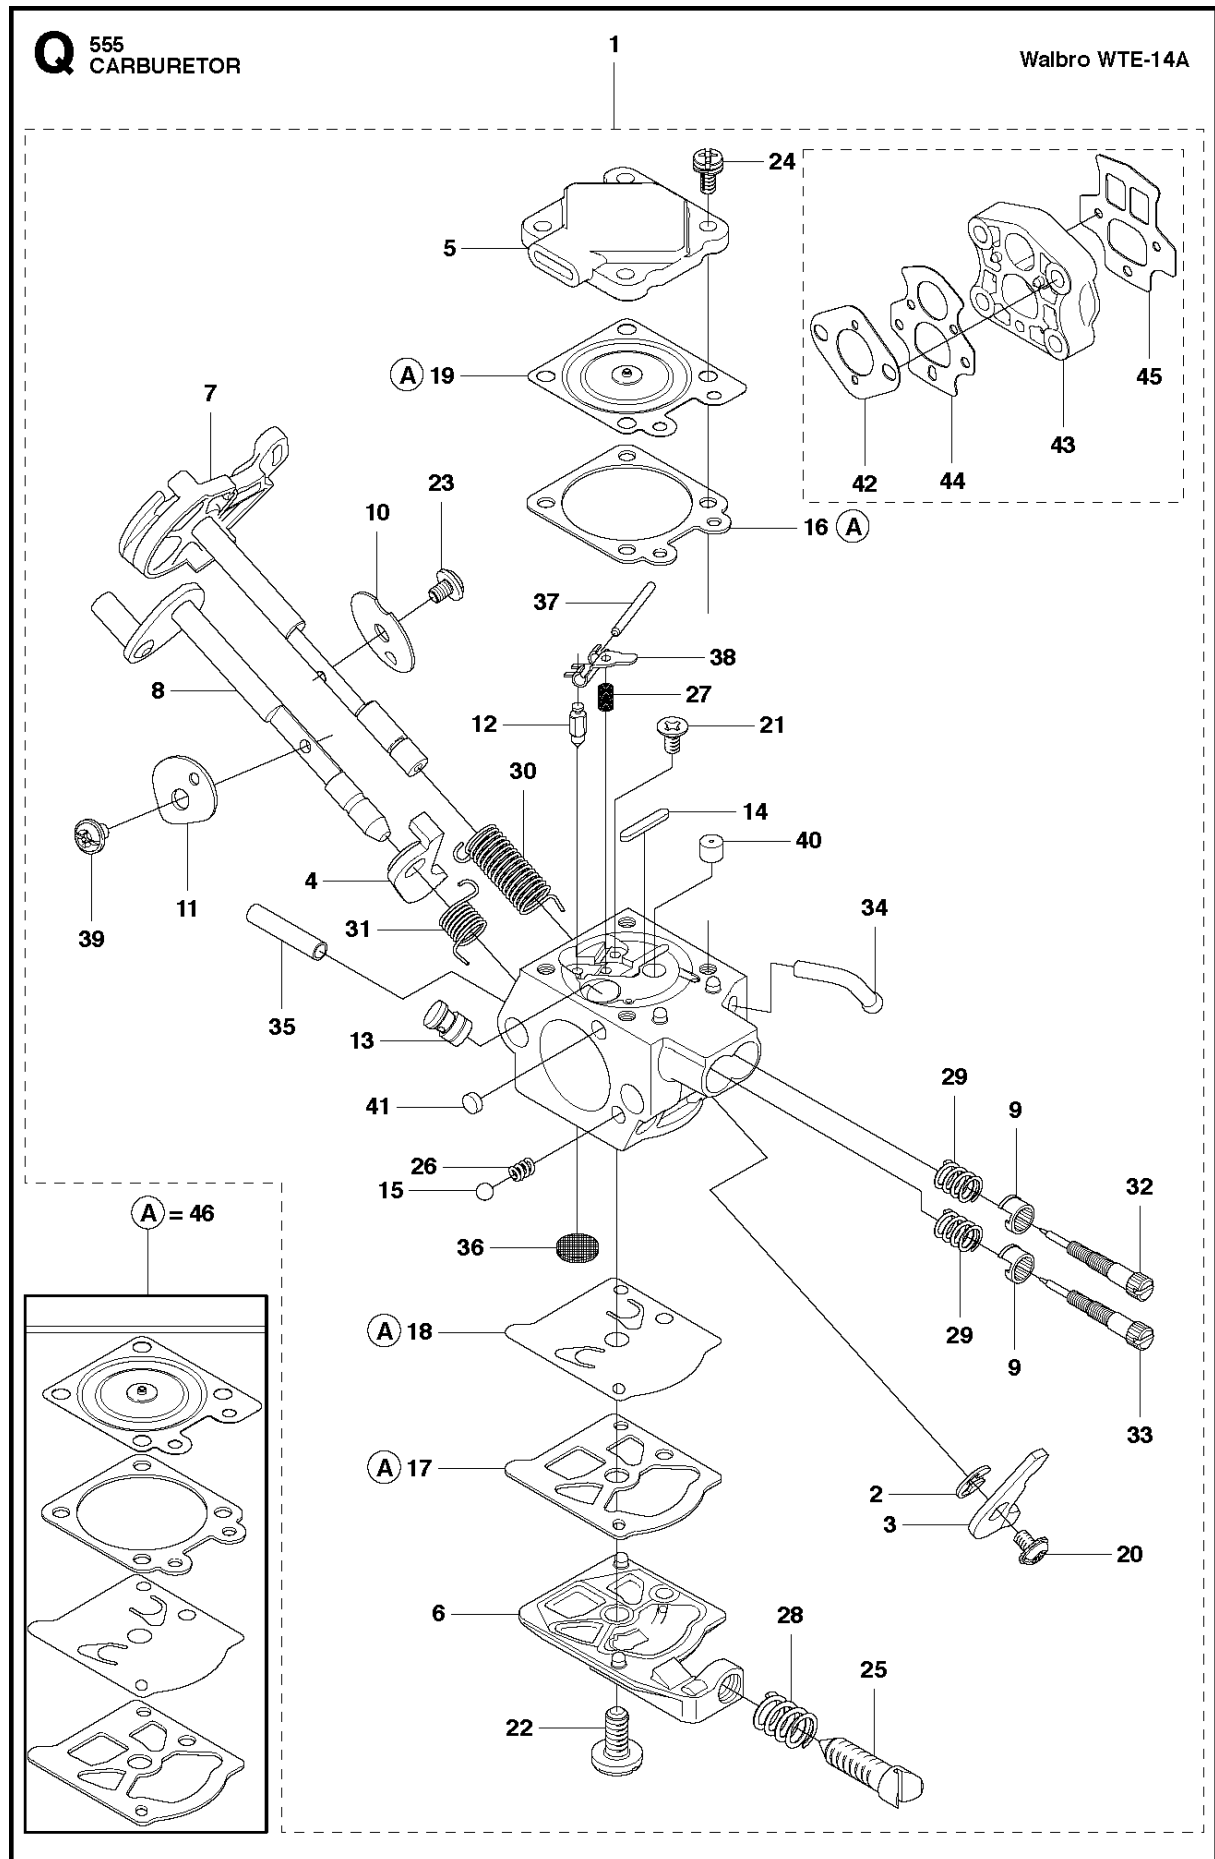

CARBURETOR

555 FRM

Ref	Part No	Description	Remark	QTY	KIT
1	586 10 88-01	CARBURETTOR	s/n from 20130600067 -	1	
1	586 15 40-01	CARBURETTOR KIT	s/n up to - 20130600067	1	
2	505 31 67-36	RING		1	1
3	544 97 07-01	LEVER		1	1
4	544 17 77-01	LEVER		1	1
5	574 35 81-01	COVER		1	1
6	503 58 43-01	COVER		1	1
7	544 04 36-01	SHAFT		1	1
8	544 04 40-01	SHAFT		1	1
9	544 97 08-01	LIMITER CAP		2	1
10	505 42 71-01	VALVE		1	1
11	537 10 96-01	VALVE		1	1
12	503 56 34-01	NEEDLE VALVE		1	1
13	502 84 68-01	NOZZLE ASSY		1	1
14	502 84 69-01	PLUG		1	1
15	501 46 85-01	BALL		1	1
16	504 35 09-06	GASKET		1	1, 42
17	504 13 09-06	GASKET		1	1, 42
18	577 01 66-01	DIAPHRAGM		1	1, 42
19	580 80 42-01	DIAPHRAGM		1	1, 42
20	501 46 87-01	SCREW		1	1
21	502 84 71-01	SCREW		1	1
22	501 46 69-01	SCREW		1	1
23	537 00 34-01	SCREW		1	1
24	537 00 31-01	SCREW		4	1
25	537 40 82-01	SCREW		1	1
26	501 46 84-01	SPRING		1	1
27	501 79 59-01	SPRING		1	1
28	501 66 78-01	SPRING		1	1
29	544 97 10-01	SPRING		2	1
30	544 17 76-01	SPRING		1	1
31	544 97 11-01	SPRING		1	1
32	502 84 72-01	NEEDLE		1	1
33	502 84 73-01	NEEDLE		1	1
34	544 97 15-01	FITTING		1	1
35	544 97 16-01	FITTING		1	1
36	501 66 61-01	SCREEN		1	1
37	505 52 01-25	PIN		1	1
38	502 84 74-01	LEVER		1	1
39	544 11 15-01	SCREW		1	1
40	505 42 69-01	JET		1	1
41	503 57 43-01	PLUG		1	1
42	TBD	TBD	Delivered with 510 24 20-01. Separate spare part, see page J.	1	1
43	TBD	TBD	Delivered with 510 24 20-01. Separate spare part, see page J.	1	1
44	TBD	TBD	Delivered with 510 24 20-01. Separate spare part, see page J.	1	1
45	TBD	TBD	Delivered with 510 24 20-01. Separate spare part, see page J.	1	1
46	515 99 96-01	GASKET KIT		1