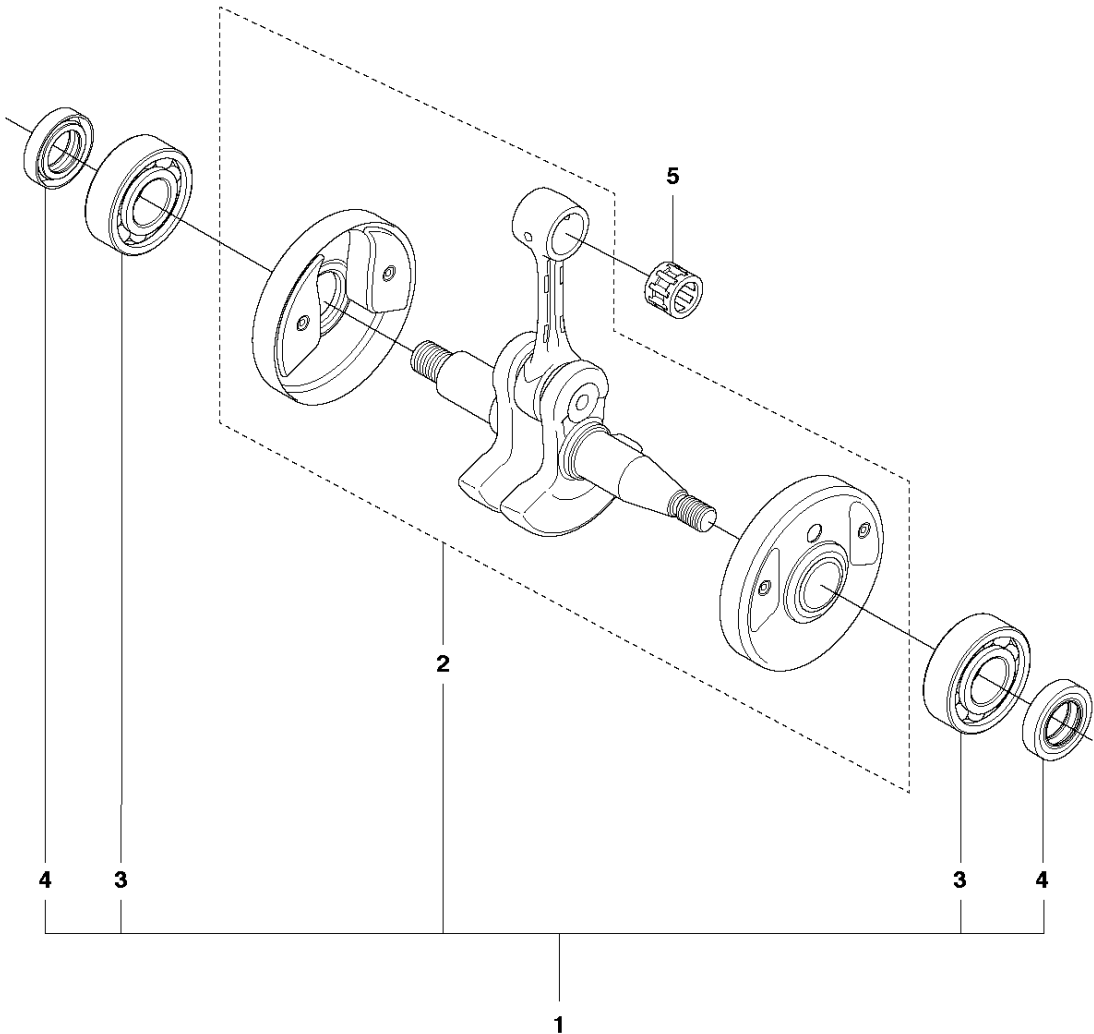

N 555
CRANK SHAFT

CRANKSHAFT

555 FRM

Ref	Part No	Description	Remark	QTY	KIT
1	544 95 26-02	CRANKSHAFT		1	
2	537 29 38-04	CRANKSHAFT		1	
3	738 22 02-25	BALL BEARING		2	1
4	503 26 02-04	SEALING RING		2	1
5	501 45 16-01	NEEDLE BEARING		1