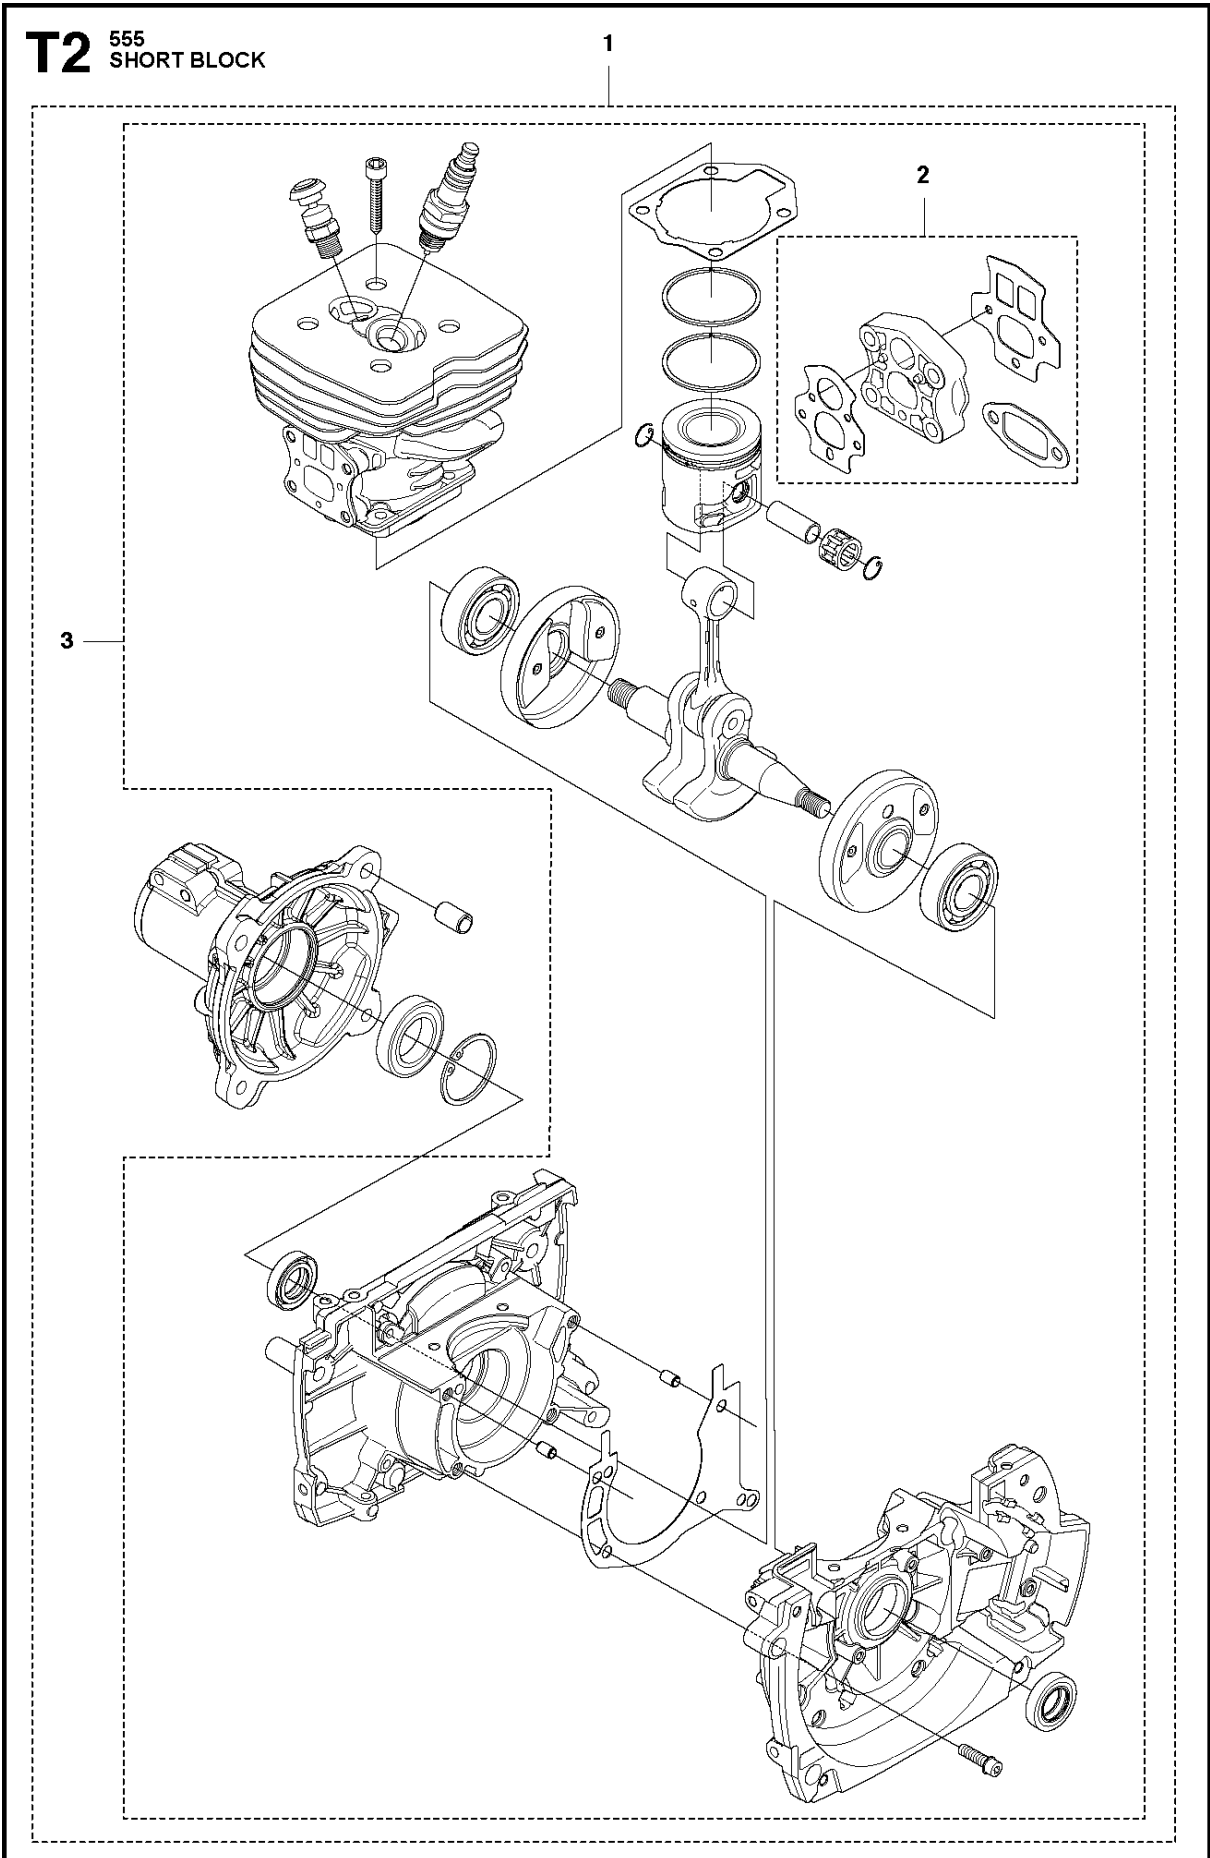

T2 555
SHORT BLOCK

SHORT BLOCK

555 FRM

Ref	Part No	Description	Remark	QTY	KIT
1	576 79 88-03	SHORT BLOCK	up to s/n - 20191600180.	1	
2	576 79 87-01	GASKET KIT		1	1, 3
3	576 79 88-02	SHORT BLOCK	from s/n 20191600181 -	1