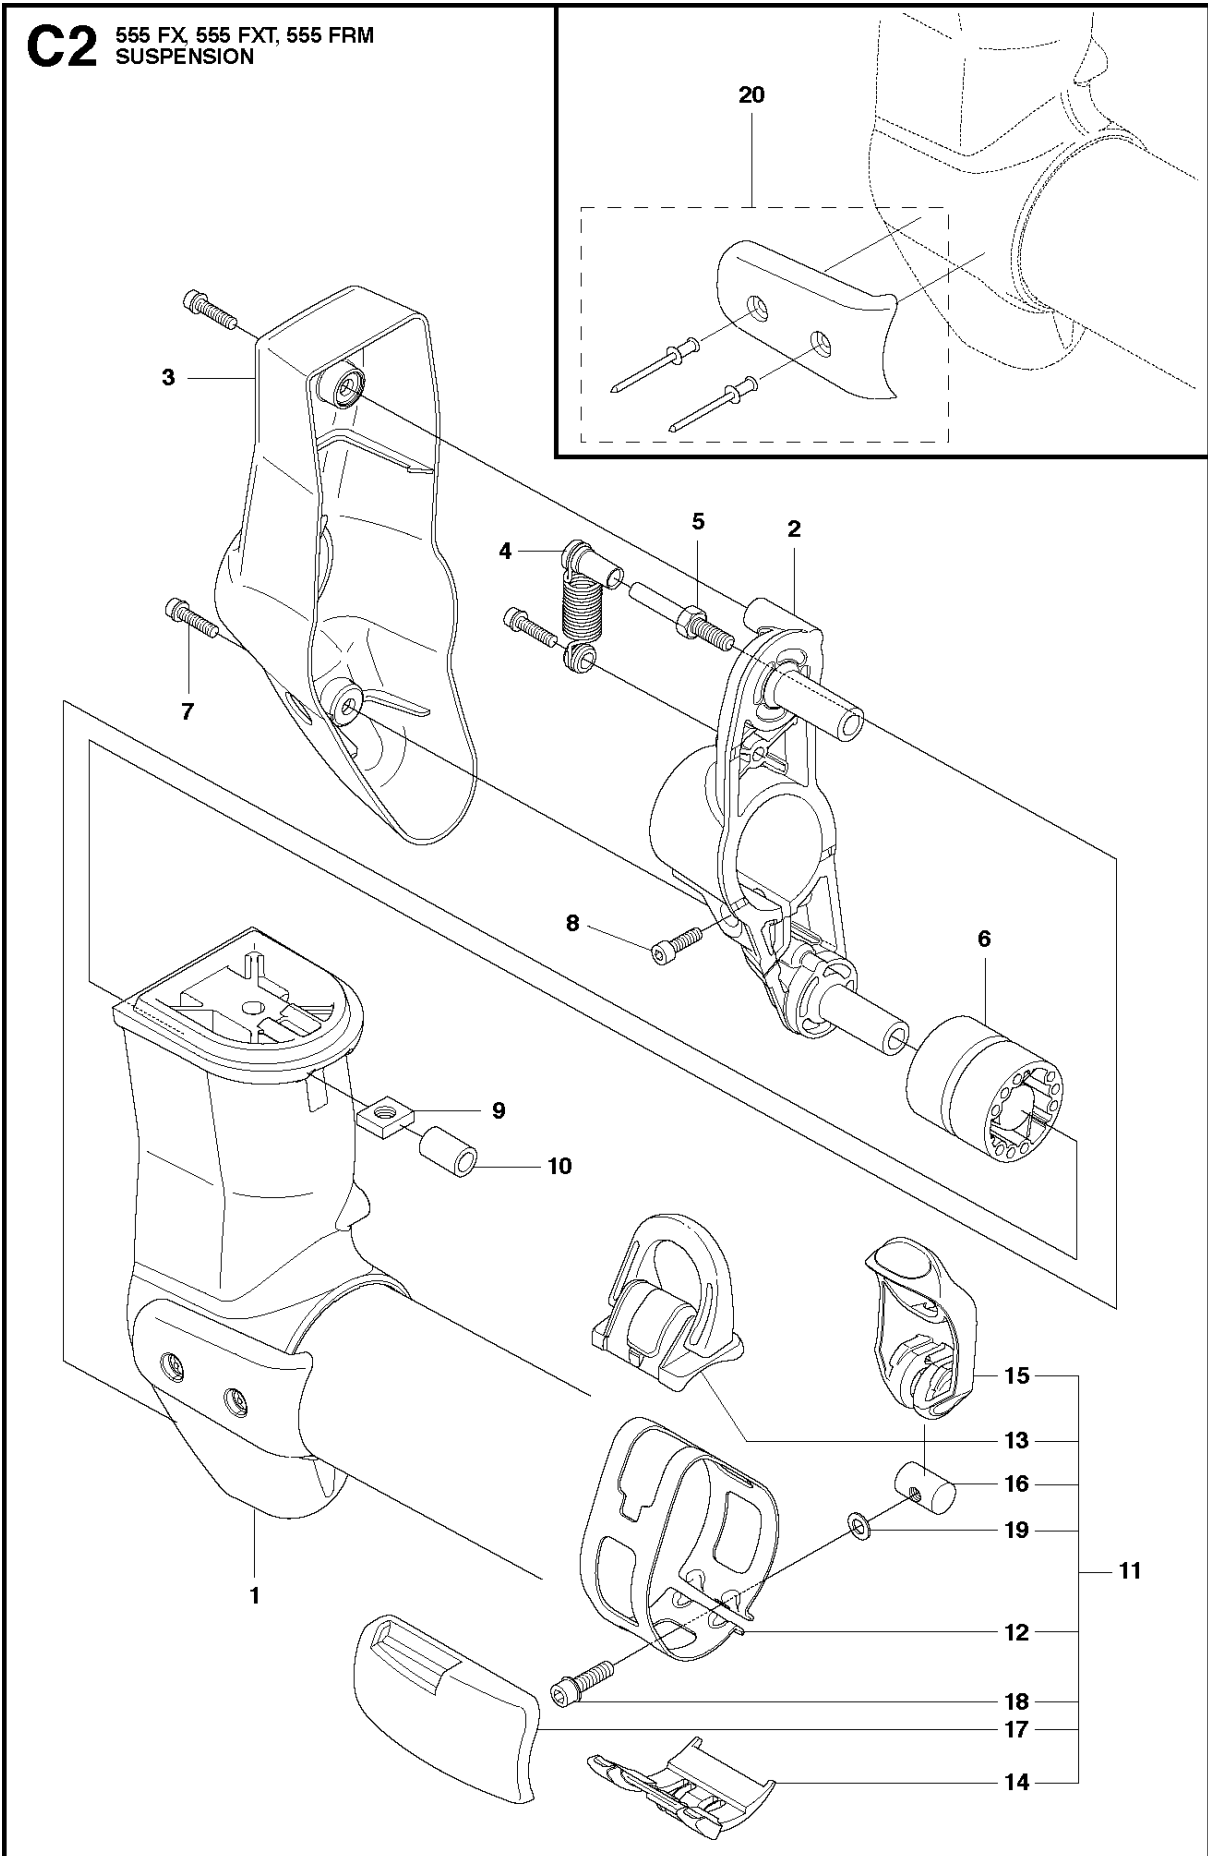

SPARE PARTS LIST

BRUSHCUTTERS/CLEARING SAWS

555 FRM

BEVEL GEAR

555 FRM

Ref	Part No	Description	Remark	QTY	KIT
1	537 42 84-07	BEVEL GEAR	Incl. Pos. 2-13	1	
2	537 42 85-01	GEAR HOUSING		1	1
3	738 21 01-10	BALL BEARING		1	1
4	503 25 25-01	BALL BEARING		1	1
5	735 31 33-10	CIRCLIP		1	1
6	503 25 18-01	BEARING		1	1
7	735 31 17-00	CIRCLIP		1	1
8	735 31 31-10	CIRCLIP		1	1
9	502 43 46-01	GEAR WHEEL KIT	Kit	1	1
10	503 20 15-01	SCREW		1	1
11	725 53 72-65	SCREW IHSCM		2	1
12	501 36 59-01	ATTACHMENT PLATE		1	1
13	503 20 03-10	SCREW IHSCFM		1	1
14	537 18 95-01	SCREW		1	
15	537 35 14-02	DRIVER	Incl. Pos. 16	1	
16	537 24 03-01	GRASS SEALING		1	15
19	574 40 44-01	LOCK NUT		1	1

SUSPENSION

555 FRM

Ref	Part No	Description	Remark	QTY	KIT
1	581 97 88-01	SUSPENSION	FX, FXT	1	
1	581 97 88-03	SUSPENSION	FRM	1	
2	544 37 83-01	RETAINER		1	
3	544 37 85-01	COVER		1	
4	506 06 88-01	SPRING		1	
5	544 36 77-01	PARALLEL PIN		1	
6	544 23 09-01	ANTIVIBRATION ELEMENT		2	
7	503 20 07-74	SCREW IHSCFM		3	
8	725 53 72-65	SCREW IHSCM		1	
9	502 19 71-01	SQUARE NUT		1	
10	503 85 73-02	COVER		1	
11	504 02 38-01	LOOP	Incl. Pos. 12-19	1	
12	537 39 57-01	BAND		1	11
13	537 20 18-03	LOOP		1	11
14	537 42 74-01	GUIDE RAIL		1	11
15	537 42 70-01	LEVER		1	11
16	537 42 73-01	NUT		1	11
17	544 25 07-01	WEAR PROTECTION		1	11
18	503 20 07-25	SCREW IHSCFM		1	11
19	503 23 00-11	WASHER		1	11
20	586 20 27-03	WEAR PROTECTION		1	