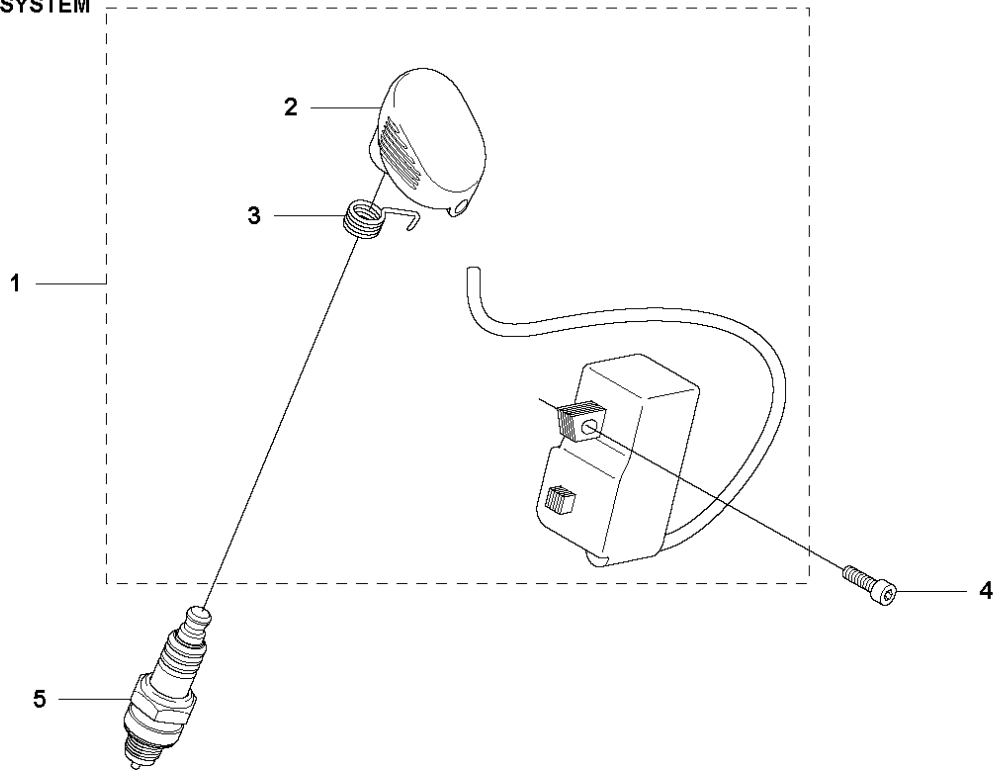

L 555
IGNITION SYSTEM

IGNITION SYSTEM

555 FRM

Ref	Part No	Description	Remark	QTY	KIT
1	504 70 87-01	IGNITION MODULE	Pos. 2-3	1	
2	537 41 22-01	SPARK PLUG CAP		1	1
3	501 48 56-01	CONTACT SPRING		1	1
4	503 20 25-16	SCREW IHSCM		2	
5	503 23 51-11	SPARK PLUG	NGK BPMR7A	1	
6	537 24 05-01	FLYWHEEL ASSY	RXT, FX, FRM Incl. Pos. 7-10	1	
6	537 24 05-02	FLYWHEEL ASSY	FXT Incl. Pos. 7-10	1	
7	503 81 24-01	STARTER PAWL		2	6
8	503 81 29-01	SPRING		2	6
9	501 81 99-03	SCREW		2	6
10	503 23 00-42	WASHER		2	6
11	503 22 04-01	NUT		1	
12	587 05 98-01	STATOR ASSY	FXT	1	
13	544 44 43-01	SCREW IH SCT	FXT	2