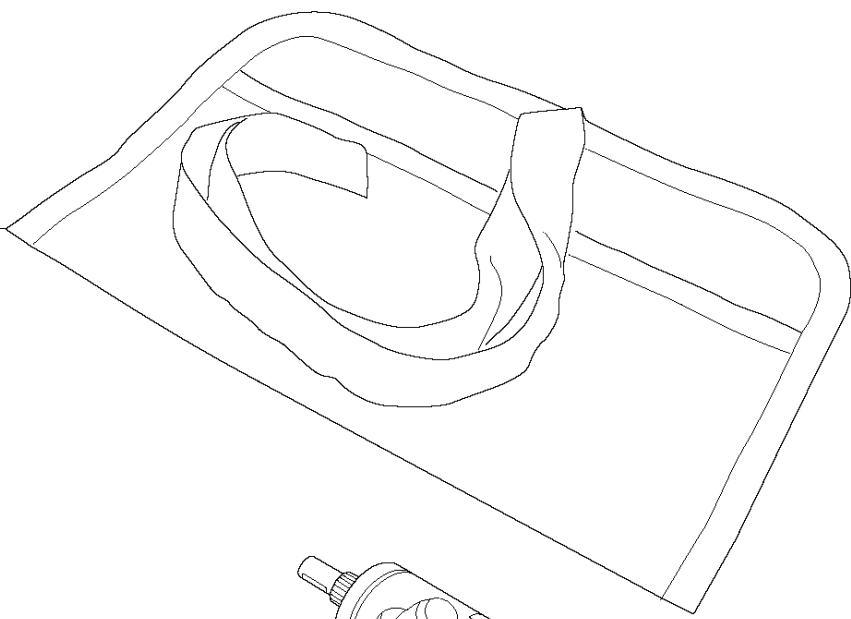

8

Oil Airfilter
Öl Luftfilter
Aceite Filtro Air
Huile Filtra aire
Olja Luftfilter

11

1,0 lit.