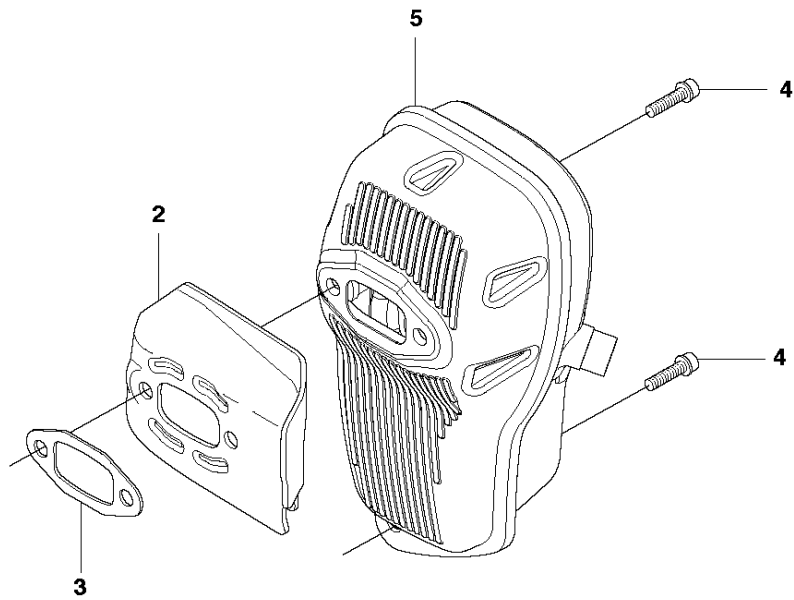

H 555
MUFFLER

MUFFLER

555 FRM

Ref	Part No	Description	Remark	QTY	KIT
1	537 36 03-01	MUFFLER ASSY	Mesh	1	
2	537 34 57-01	PLATE		1	
3	503 82 11-01	GASKET		1	
4	503 20 02-20	SCREW IHSCFM		3	
5	504 03 79-01	MUFFLER	Pipe	1	
6	724 12 87-59	SCREW CRPANM		1	1
7	537 35 46-01	SPARK ARRESTOR SCREE		1	1