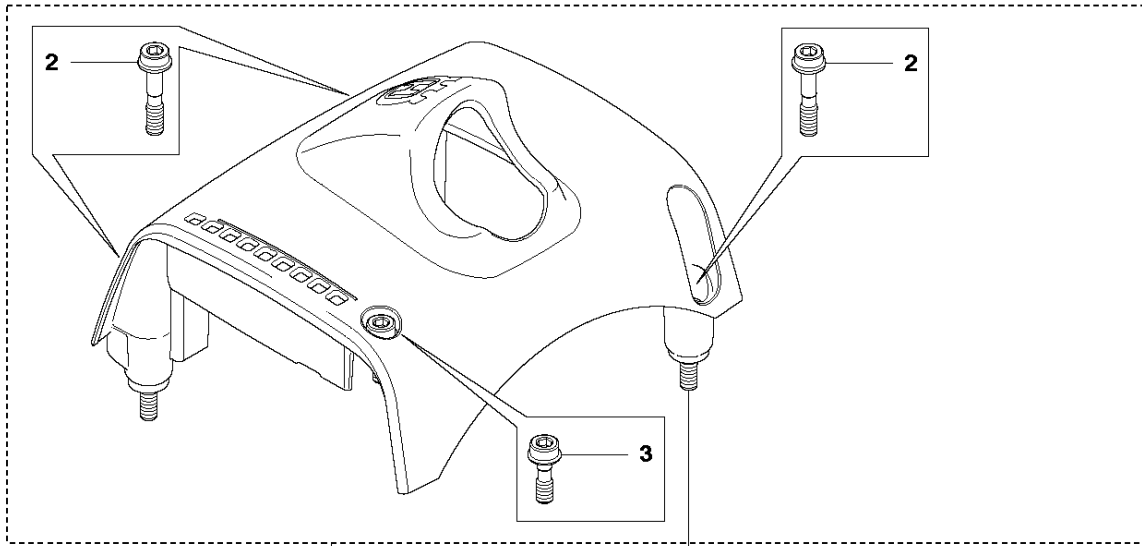

G 555
CYLINDER COVER

- 8 — **555 FXT**
- 8 — **555 FX**
- 8 — **555 RXT**
- 8 — **555 FRM**

CYLINDER COVER

555 FRM

Ref	Part No	Description	Remark	QTY KIT	
1	575 51 14-01	CYLINDER COVER ASSY	Spare part incl. Screws Pos. 2-3	1	
2	573 99 43-04	SCREW IHSCFMO	Captive Screw M5	3	1
3	573 99 43-01	SCREW IHSCFMO	Captive Screw M5	1	1
4	544 08 43-01	HEAT PROTECTOR		1	
5	503 20 07-76	SCREW IHSCFM		2	
6	505 49 26-01	PROTECTIVE COVER		1	
7	503 20 07-76	SCREW IHSCFM		2	
8	576 99 86-06	LABEL	FXT	1	
8	576 99 86-07	LABEL	FX	1	
8	576 99 86-08	LABEL	RXT	1	
8	576 99 86-09	LABEL	FRM	1