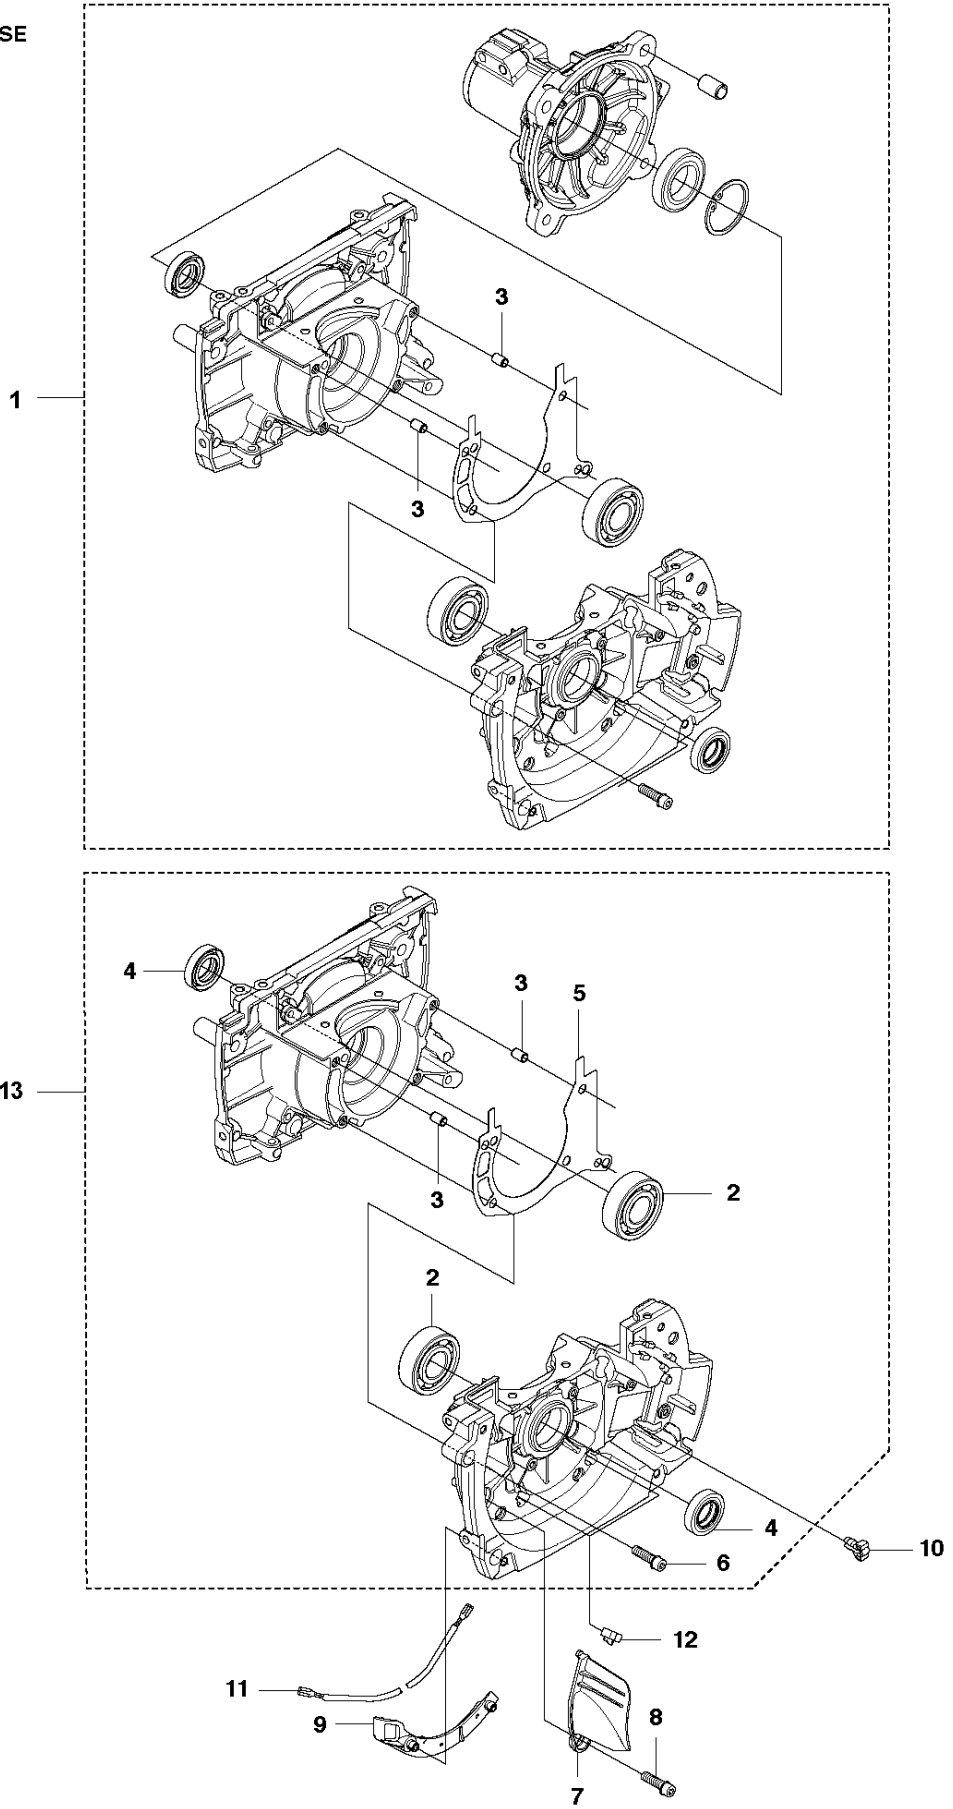

P 555
CRANKCASE

CRANKCASE

555 FRM

Ref	Part No	Description	Remark	QTY	KIT
1	503 91 15-01	CRANKCASE ASSY	up to s/n - 20191600180.	1	
2	503 25 08-01	BEARING		2	13
3	593 80 60-01	GUIDE BUSHING	from s/n 20175100007 -	2	1, 13
3	720 13 07-10	PARALLEL PIN	up to s/n - 20175100006	2	1, 13
4	503 26 02-04	SEALING RING		2	13
5	537 34 67-01	GASKET	up to s/n - 20175100006	1	13
5	590 18 23-01	GASKET	from s/n 20175100007 -	1	13
6	503 20 02-30	SCREW IHSCFM		5	13
7	544 09 45-01	NOZZLE		1	
8	503 20 25-16	SCREW IHSCM		1	
9	544 09 44-01	CABLE HOLDER		1	
10	540 07 01-01	RETAINER		1	
11	544 33 18-01	SHORT CIRCUIT CABLE		1	
12	501 04 44-01	RETAINER		2	
13	544 95 25-03	CRANKCASE	from s/n 20191600181-	1