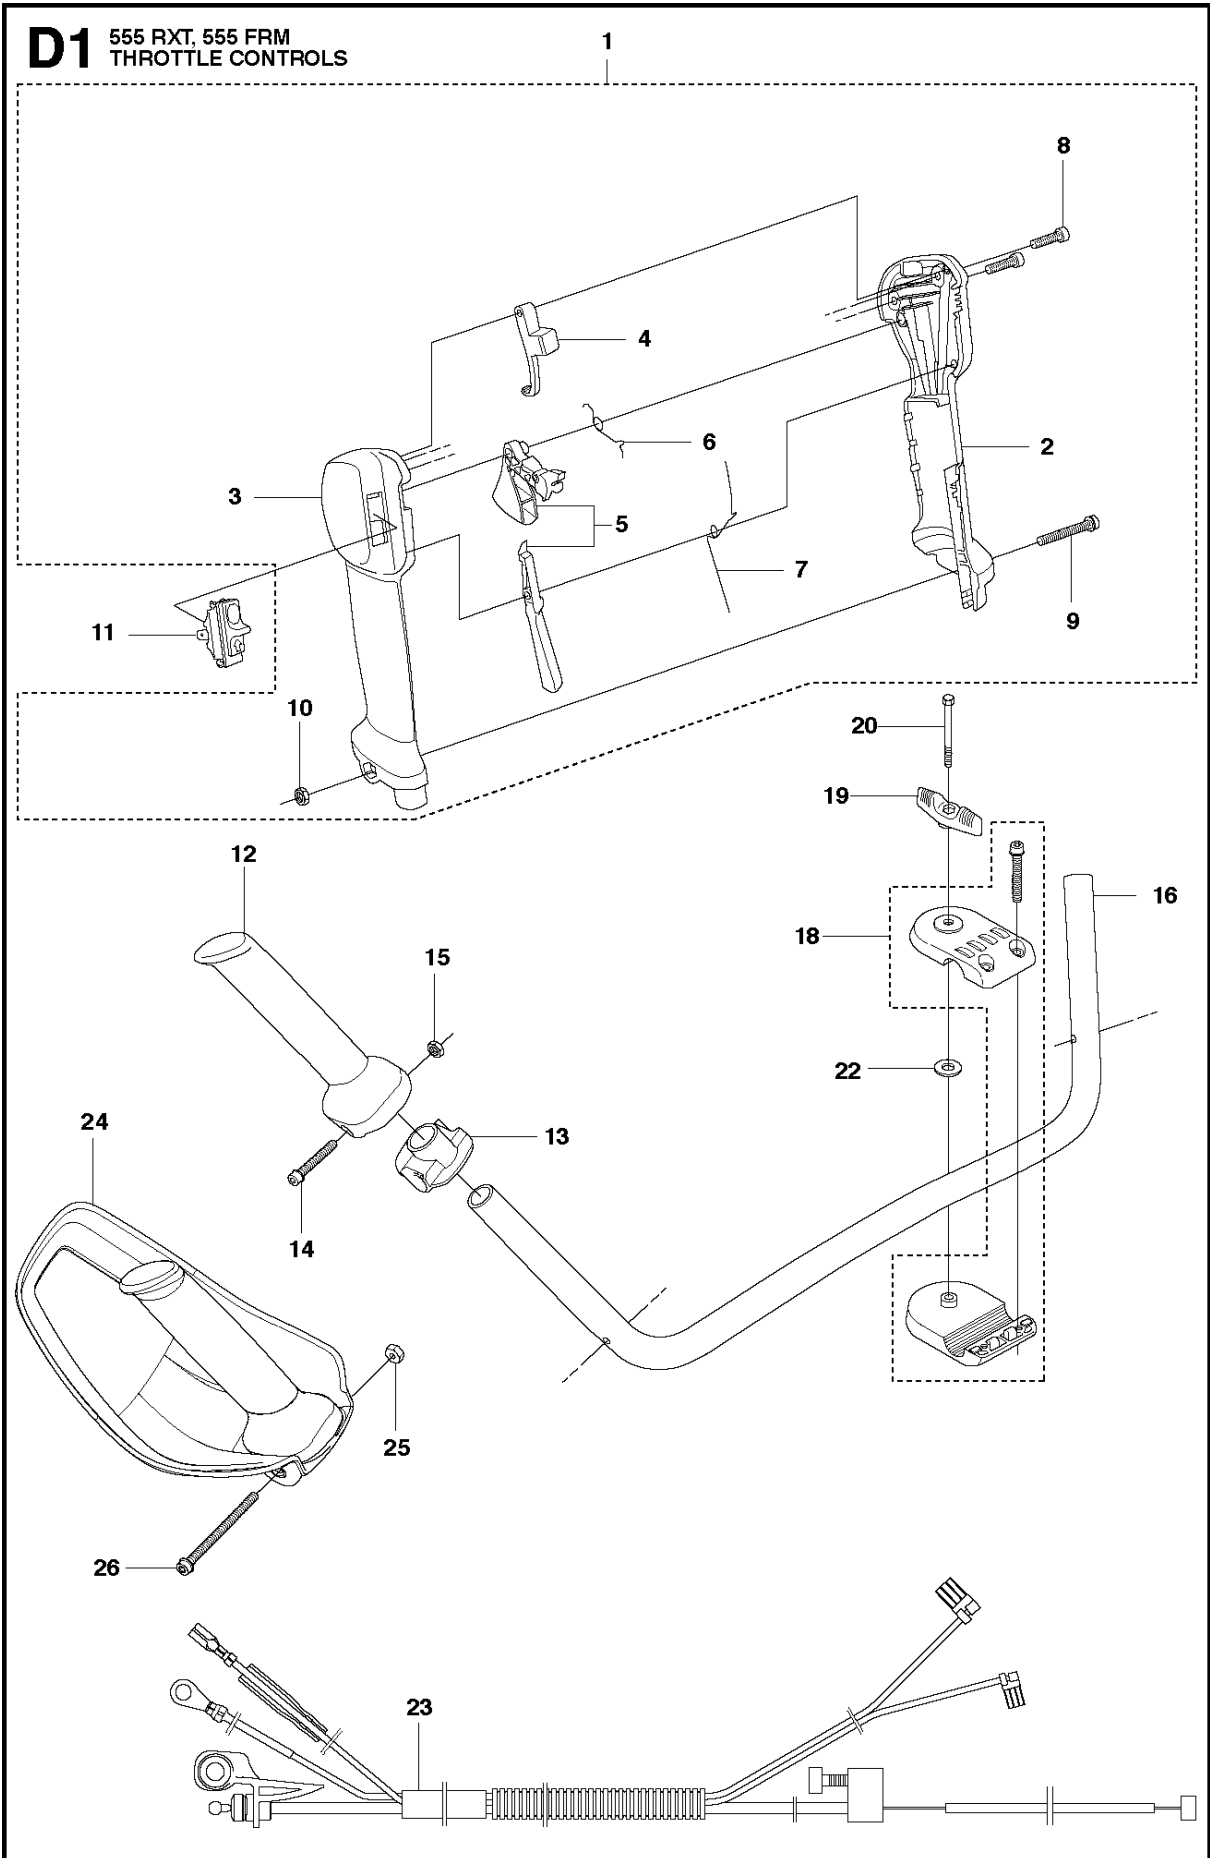

SPARE PARTS LIST

BRUSHCUTTERS/CLEARING SAWS

555 FRM

BEVEL GEAR

555 FRM

Ref	Part No	Description	Remark	QTY	KIT
1	537 42 84-07	BEVEL GEAR	Incl. Pos. 2-13	1	
2	537 42 85-01	GEAR HOUSING		1	1
3	738 21 01-10	BALL BEARING		1	1
4	503 25 25-01	BALL BEARING		1	1
5	735 31 33-10	CIRCLIP		1	1
6	503 25 18-01	BEARING		1	1
7	735 31 17-00	CIRCLIP		1	1
8	735 31 31-10	CIRCLIP		1	1
9	502 43 46-01	GEAR WHEEL KIT	Kit	1	1
10	503 20 15-01	SCREW		1	1
11	725 53 72-65	SCREW IHSCM		2	1
12	501 36 59-01	ATTACHMENT PLATE		1	1
13	503 20 03-10	SCREW IHSCFM		1	1
14	537 18 95-01	SCREW		1	
15	537 35 14-02	DRIVER	Incl. Pos. 16	1	
16	537 24 03-01	GRASS SEALING		1	15
19	574 40 44-01	LOCK NUT		1	1

SUSPENSION

555 FRM

Ref	Part No	Description	Remark	QTY	KIT
1	581 97 88-01	SUSPENSION	FX, FXT	1	
1	581 97 88-03	SUSPENSION	FRM	1	
2	544 37 83-01	RETAINER		1	
3	544 37 85-01	COVER		1	
4	506 06 88-01	SPRING		1	
5	544 36 77-01	PARALLEL PIN		1	
6	544 23 09-01	ANTIVIBRATION ELEMENT		2	
7	503 20 07-74	SCREW IHSCFM		3	
8	725 53 72-65	SCREW IHSCM		1	
9	502 19 71-01	SQUARE NUT		1	
10	503 85 73-02	COVER		1	
11	504 02 38-01	LOOP	Incl. Pos. 12-19	1	
12	537 39 57-01	BAND		1	11
13	537 20 18-03	LOOP		1	11
14	537 42 74-01	GUIDE RAIL		1	11
15	537 42 70-01	LEVER		1	11
16	537 42 73-01	NUT		1	11
17	544 25 07-01	WEAR PROTECTION		1	11
18	503 20 07-25	SCREW IHSCFM		1	11
19	503 23 00-11	WASHER		1	11
20	586 20 27-03	WEAR PROTECTION		1	