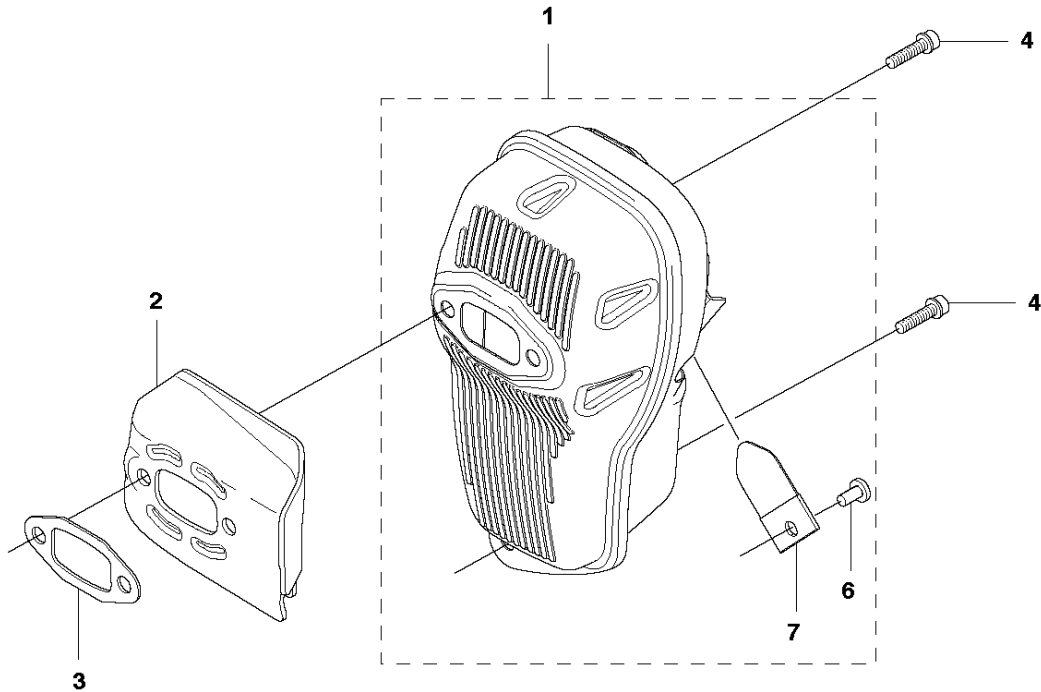

H 555
MUFFLER

MUFFLER

555 FRM

Ref	Part No	Description	Remark	QTY	KIT
1	537 36 03-01	MUFFLER ASSY	Mesh	1	
2	537 34 57-01	PLATE		1	
3	503 82 11-01	GASKET		1	
4	503 20 02-20	SCREW IHSCFM		3	
5	504 03 79-01	MUFFLER	Pipe	1	
6	724 12 87-59	SCREW CRPANM		1	1
7	537 35 46-01	SPARK ARRESTOR SCREE		1	1