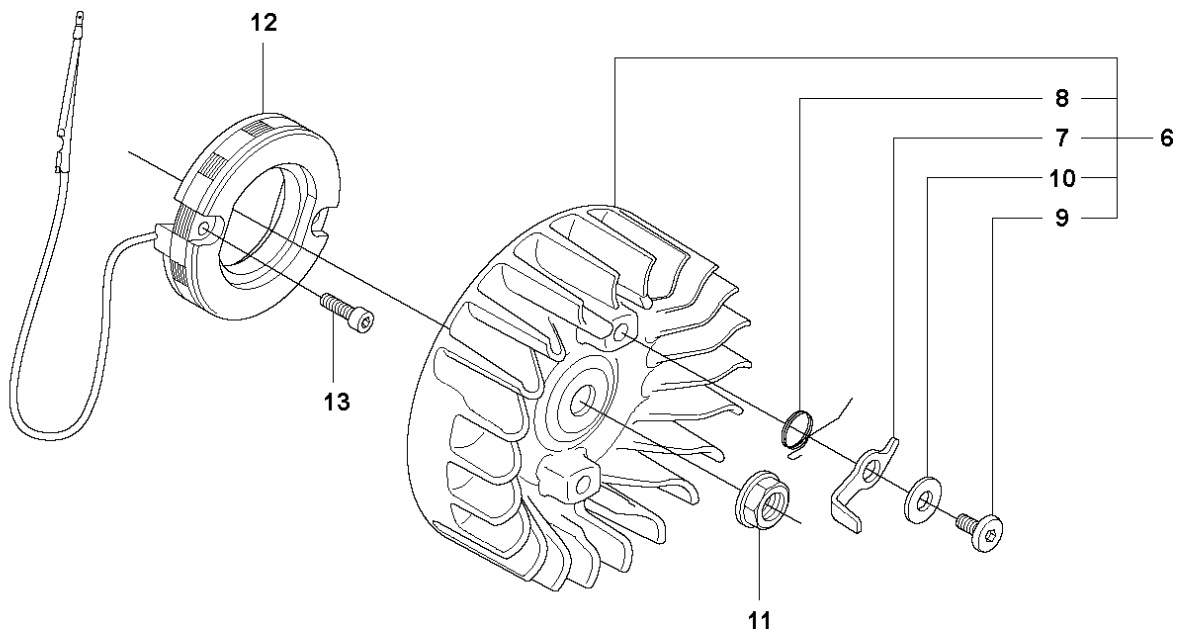

L 555
IGNITION SYSTEM

IGNITION SYSTEM

555 FRM

Ref	Part No	Description	Remark	QTY	KIT
1	504 70 87-01	IGNITION MODULE	Pos. 2-3	1	
2	537 41 22-01	SPARK PLUG CAP		1	1
3	501 48 56-01	CONTACT SPRING		1	1
4	503 20 25-16	SCREW IHSCM		2	
5	503 23 51-11	SPARK PLUG	NGK BPMR7A	1	
6	537 24 05-01	FLYWHEEL ASSY	RXT, FX, FRM Incl. Pos. 7-10	1	
6	537 24 05-02	FLYWHEEL ASSY	FXT Incl. Pos. 7-10	1	
7	503 81 24-01	STARTER PAWL		2	6
8	503 81 29-01	SPRING		2	6
9	501 81 99-03	SCREW		2	6
10	503 23 00-42	WASHER		2	6
11	503 22 04-01	NUT		1	
12	587 05 98-01	STATOR ASSY	FXT	1	
13	544 44 43-01	SCREW IH SCT	FXT	2