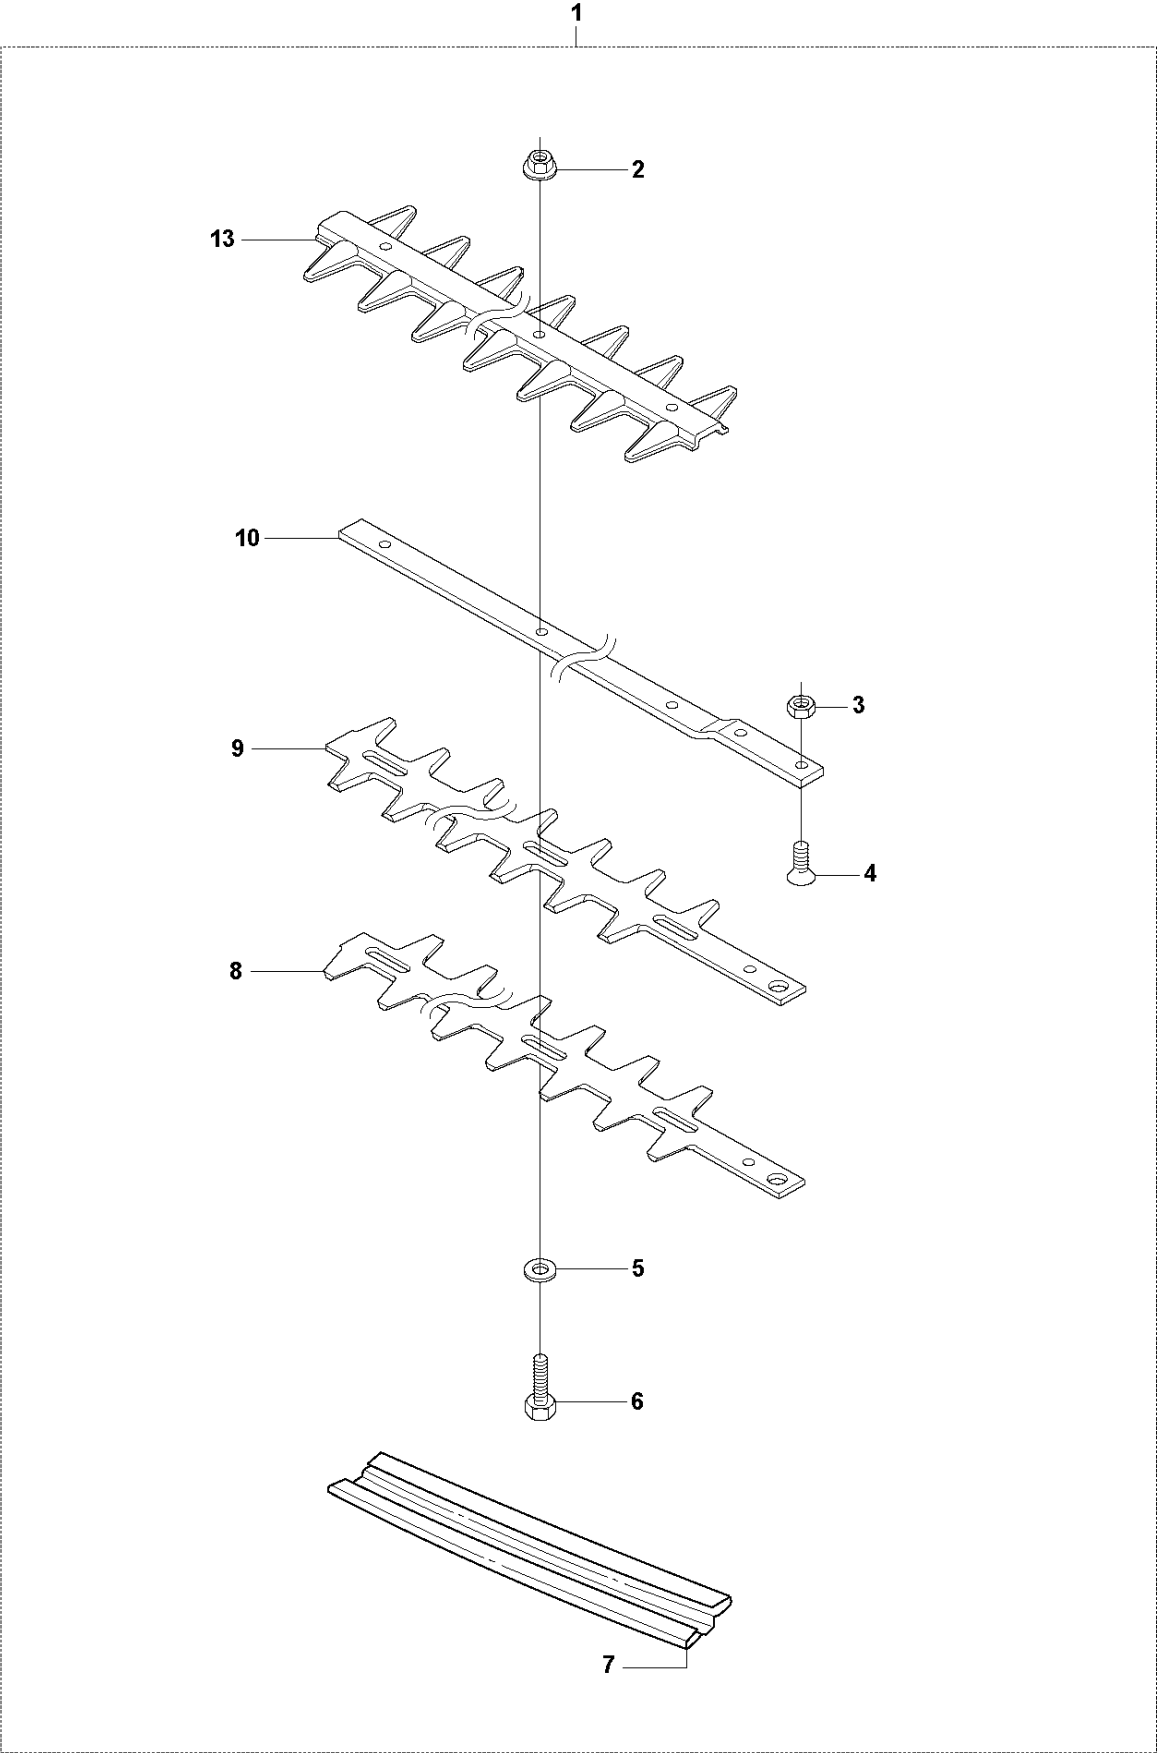

B HA110, HA850
CUTTINGSYSTEM

CUTTING EQUIPMENT

HEDGETRIMMER ATTACHMENT HA110 (537196605)

Ref	Part No	Description	Remark	QTY KIT	
1	505 06 55-03	CUTTING DECK		1	
2	503 22 75-02	NUT		4	1
3	503 22 10-12	HEXAGON NUT		2	1
4	725 63 31-55	SCREW IHCSFM		2	1
5	503 23 00-24	WASHER		4	1
6	589 30 89-01	SCREW		4	1
7	581 25 93-04	TRANSPORT GUARD		1	1
8	505 06 48-01	BLADE		1	1
9	505 06 48-01	BLADE		1	1
10	537 28 39-01	BEAM		1	1
13	537 28 44-01	PROTECTIVE PLATE		1	1