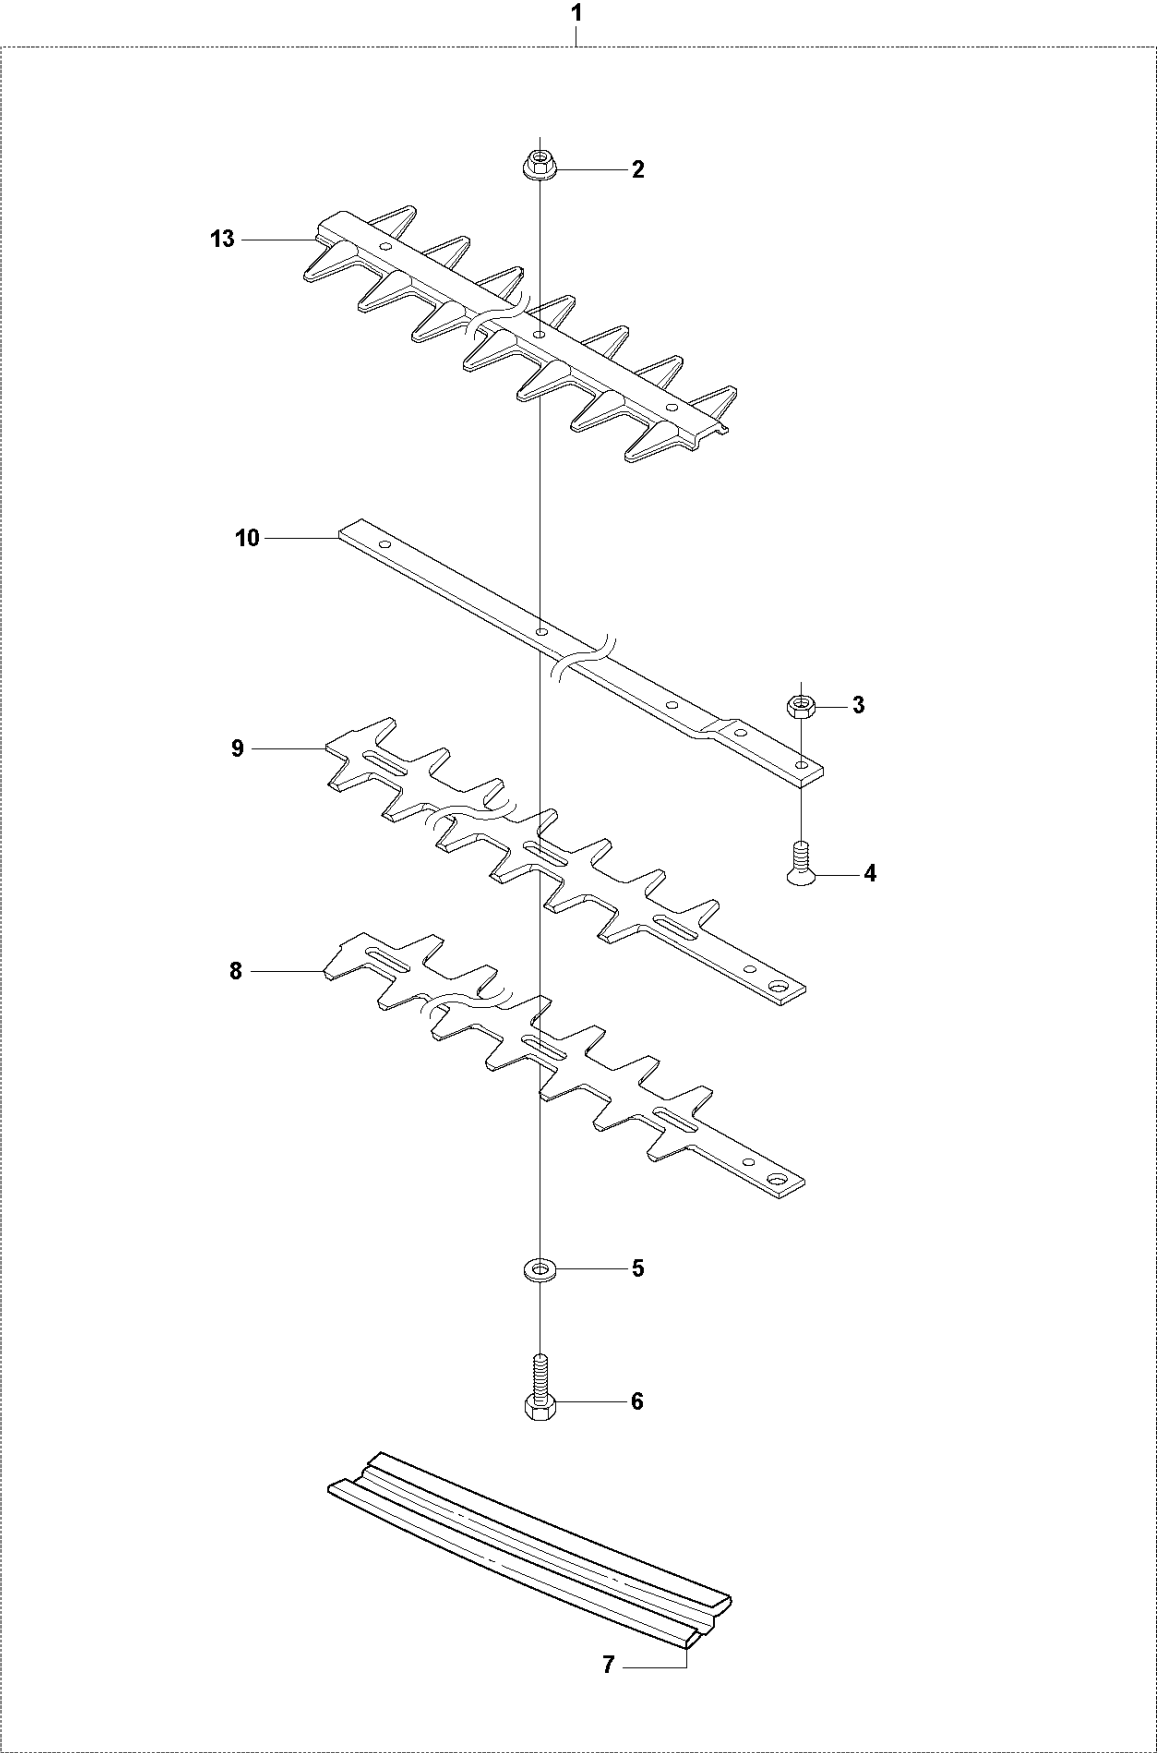

B HA110, HA850
CUTTINGSYSTEM

CUTTING EQUIPMENT

HEDGE TRIMMER ATTACHMENT HA850 (537196606)

Ref	Part No	Description	Remark	QTY KIT	
1	505 06 55-03	CUTTING DECK		1	
2	503 22 75-02	NUT		4	1
3	503 22 10-12	HEXAGON NUT		2	1
4	725 63 31-55	SCREW IHCSFM		2	1
5	503 23 00-24	WASHER		4	1
6	589 30 89-01	SCREW		4	1
7	581 25 93-04	TRANSPORT GUARD		1	1
8	505 06 48-01	BLADE		1	1
9	505 06 48-01	BLADE		1	1
10	537 28 39-01	BEAM		1	1
13	537 28 44-01	PROTECTIVE PLATE		1	1