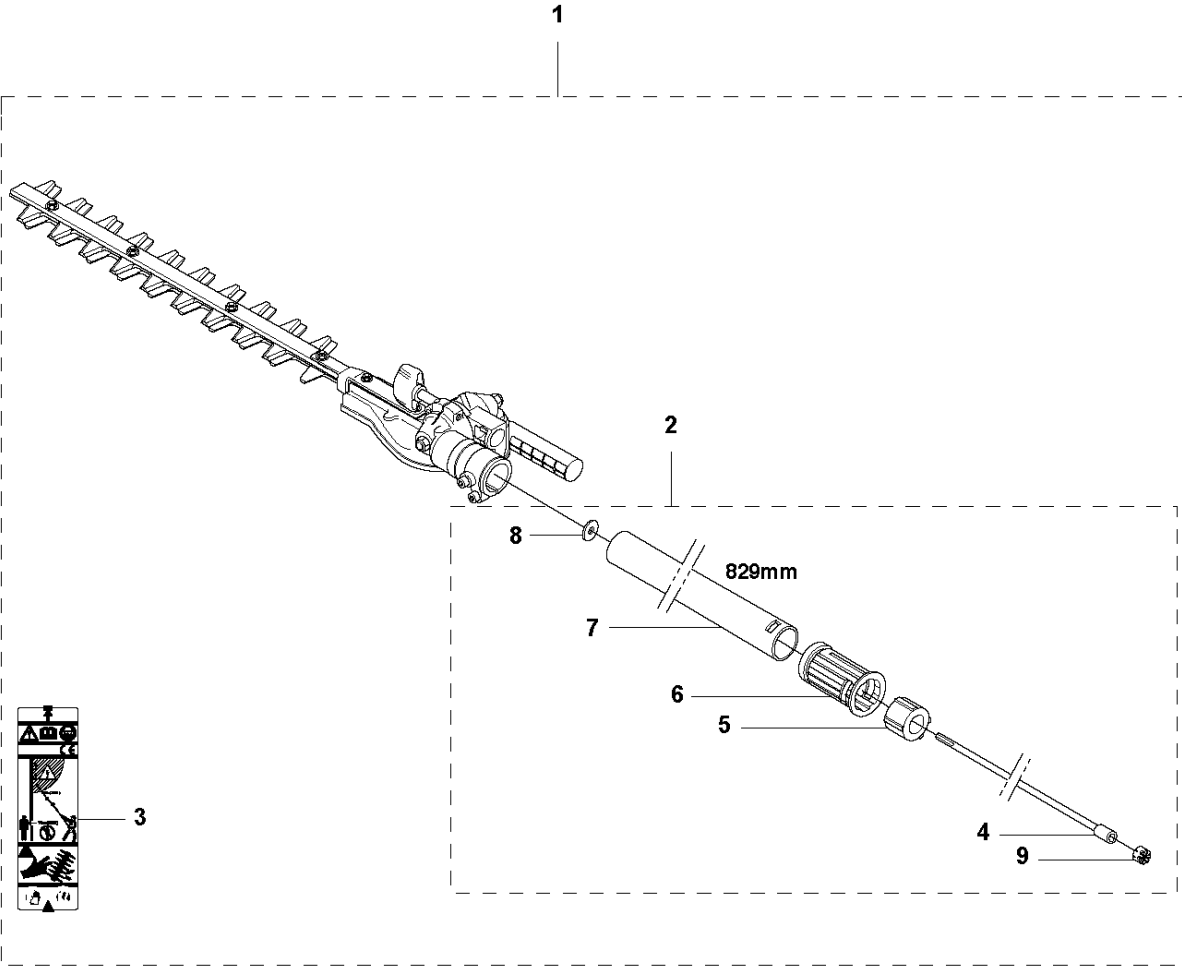

S Hedgetrimmer Attachment HA850

ATTACHMENTS

HEDGE TRIMMER ATTACHMENT HA850 (537196606)

Ref	Part No	Description	Remark	QTY KIT
1	537 19 66-06	ATTACHMENT		1
2	587 98 81-01	TUBE ASSY		1
3	585 94 40-01	DECAL		1
4	587 41 17-01	DRIVE SHAFT		1
5	503 78 52-02	SUPPORTING BEARING		1
6	587 41 46-01	PLUG		1
7	537 08 27-01	TUBE		1
8	735 58 08-10	LOCKWASHER		1
9	583 93 83-01	CLIP		1