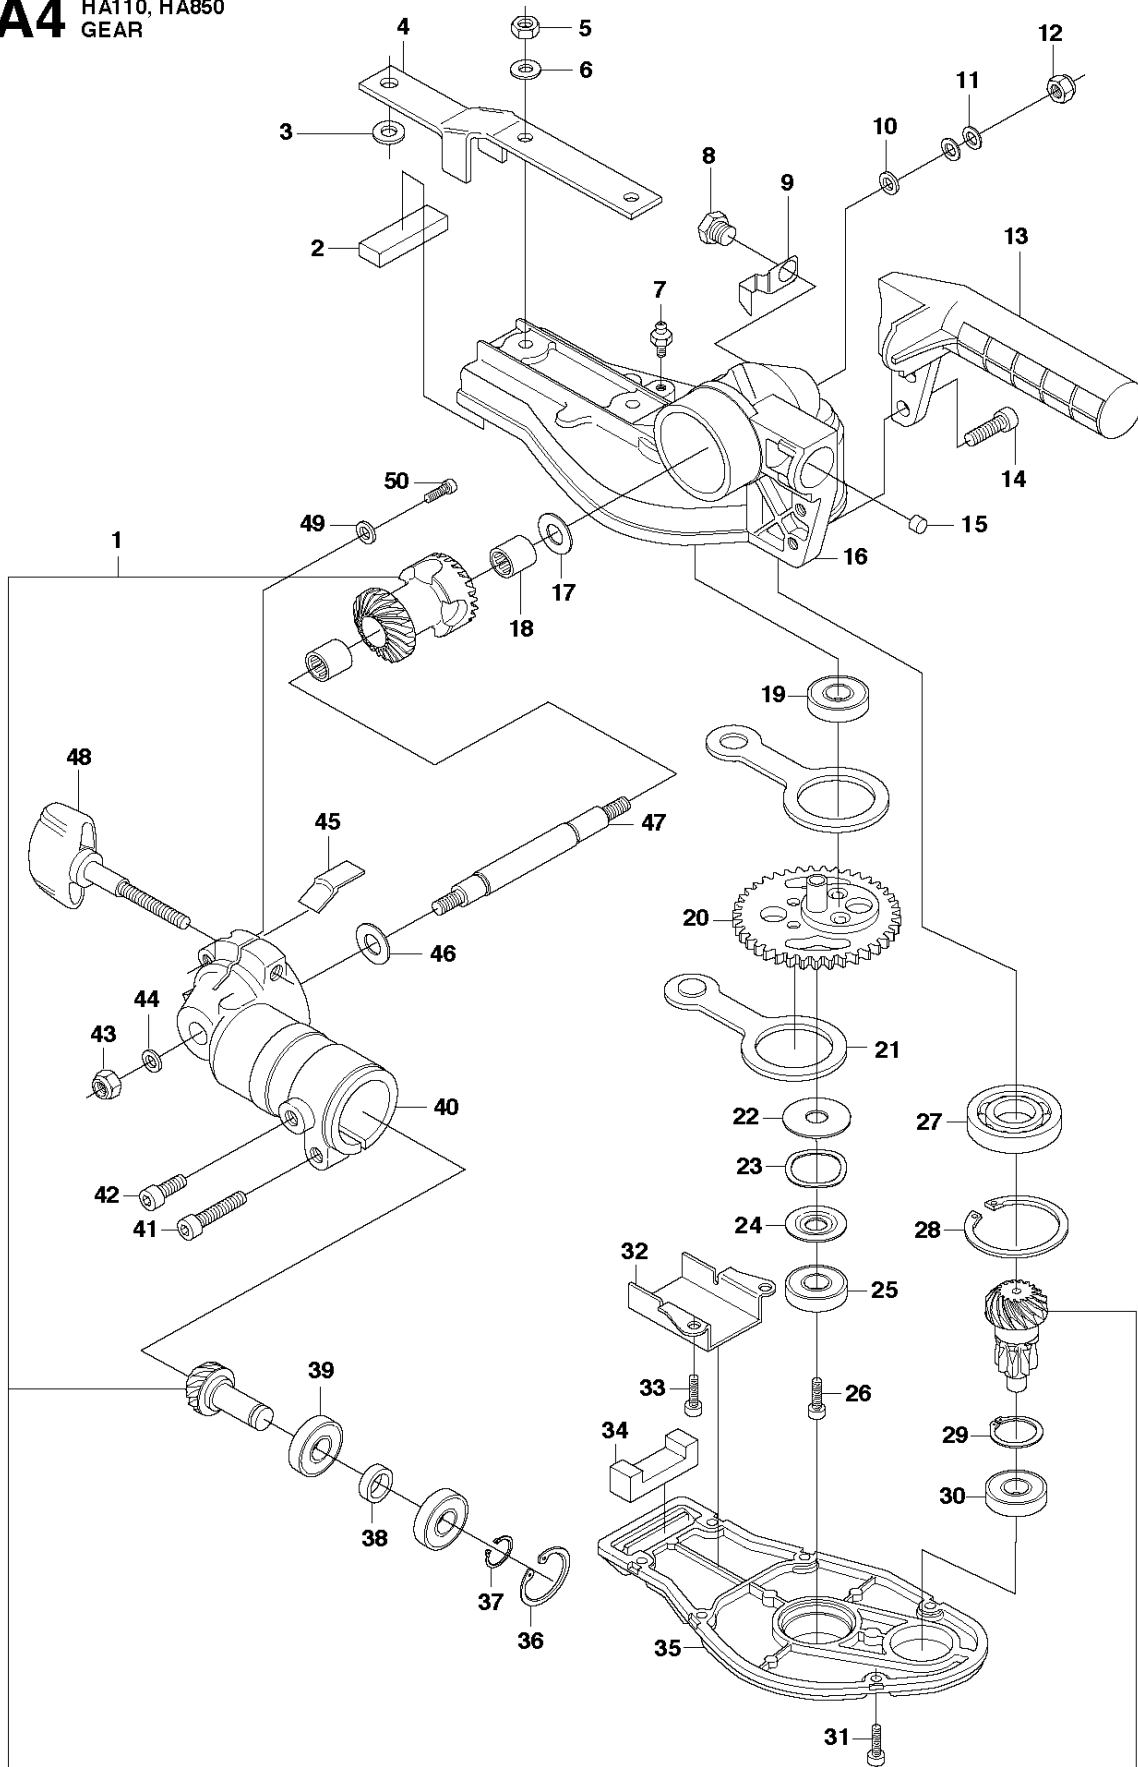

SPARE PARTS LIST

ACCESSORIES AND TOOLS

HEDGE TRIMMER ATTACHMENT HA850
(537196606)

A4 HA110, HA850
GEAR

GEARS

HEDGE TRIMMER ATTACHMENT HA850 (537196606)

Ref	Part No	Description	Remark	QTY KIT
1	544 06 40-01	GEAR WHEEL		1
2	537 23 22-01	SEALING		1
3	734 11 65-41	WASHER		1
4	537 23 21-01	BASEPLATE		1
5	503 22 10-12	HEXAGON NUT		2
6	734 11 46-01	WASHER		2
7	738 88 10-01	LUBRICATION NIPPLE		1
8	537 41 66-01	PLUG		1
9	544 00 04-01	STOP		1
10	734 11 52-01	WASHER		1
11	737 38 52-00	DISC SPRING		2
12	732 25 16-01	HEXAGON LOCKING NUT		1
13	537 23 30-01	HANDLE	HA850	1
14	537 12 64-01	SCREW	HA850	2
15	544 09 31-01	PLUG		1
16	537 23 17-01	GEAR HOUSING		1
17	537 29 42-01	WASHER		1
18	537 23 36-01	NEEDLE BEARING		2
19	738 21 98-04	BALL BEARING		1
20	537 23 28-01	GEAR WHEEL		1
21	537 23 20-01	CONNECTING ROD		2
22	537 40 48-01	WASHER		1
23	503 23 03-02	WASHER		1
24	537 34 18-01	WASHER		1
25	738 21 98-04	BALL BEARING		1
26	725 53 23-05	SCREW IHSCM		1
27	537 40 64-02	BALL BEARING		1
28	735 31 33-10	CIRCLIP		1
29	735 31 19-00	CIRCLIP		1
30	738 21 98-04	BALL BEARING		1
31	725 52 91-01	SCREW IHSCM		6
32	537 34 15-01	GUIDE PLATE		1
33	725 52 87-55	SCREW IHSCM		2
34	537 23 42-01	SEALING		1
35	537 23 18-01	HUB CAP		1
36	735 31 25-10	CIRCLIP		1
37	735 31 11-00	CIRCLIP		1
38	537 23 37-01	SPACER		1
39	738 21 99-04	BALL BEARING		2
40	537 23 16-01	GEAR HOUSING		1
41	503 20 07-25	SCREW IHSCFM		1
42	503 20 14-12	SCREW IHSCFMO		1
43	732 25 16-01	HEXAGON LOCKING NUT		1
44	734 11 52-01	WASHER		1
45	537 39 49-01	SEALING		1
46	537 29 42-01	WASHER		1
47	537 23 26-01	SHAFT		1
48	537 44 23-01	KNOB		1
49	734 11 46-01	WASHER		1
50	725 53 29-55	SCREW IHSCM		1