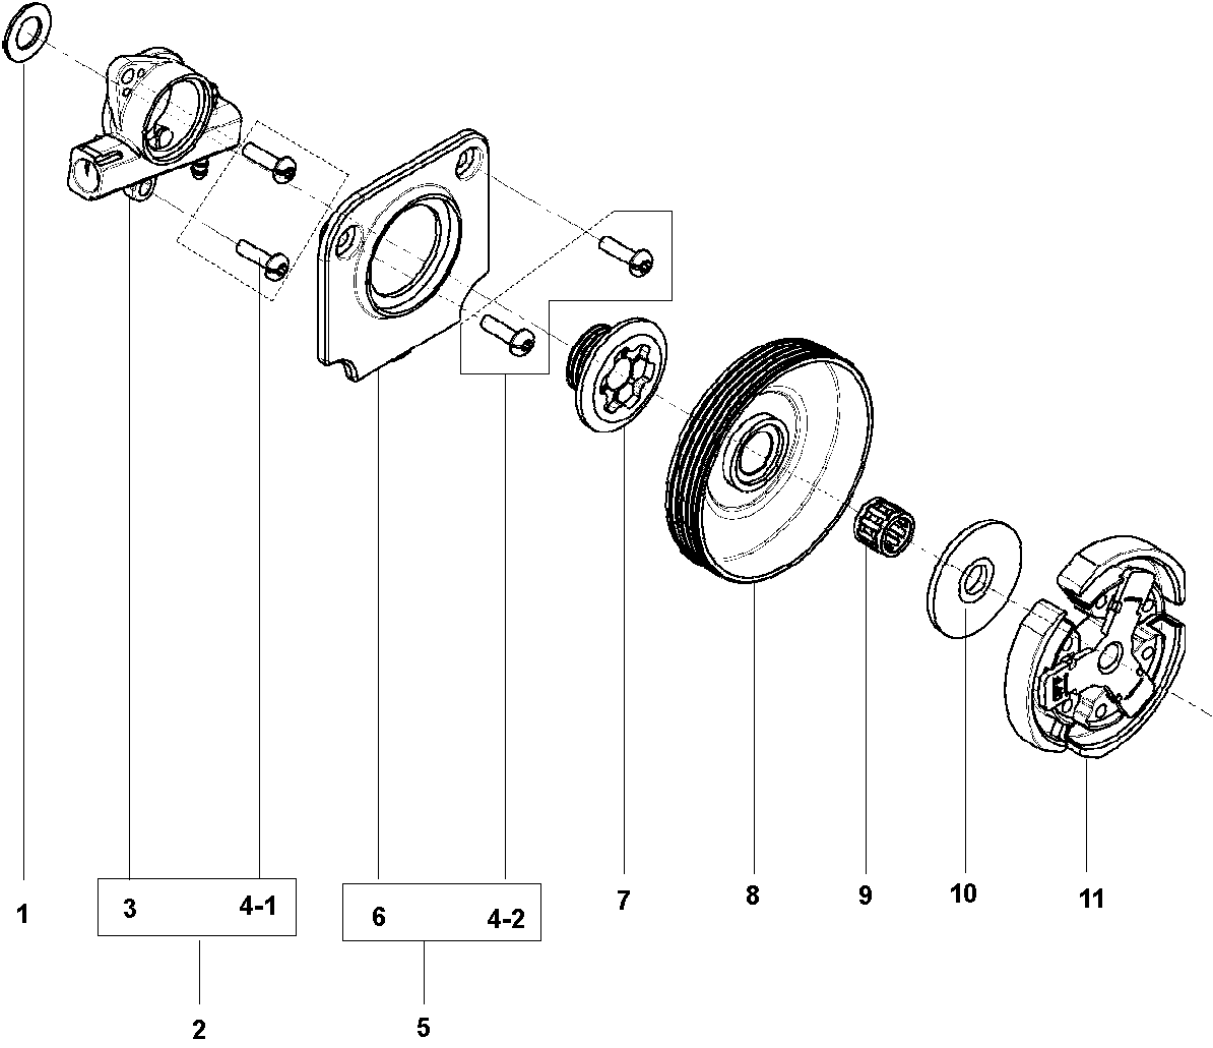

SPARE PARTS LIST

CHAIN SAWS

120, 967067901, 20162300001-Current

STARTER

120, 967067901, 20162300001-Current

Ref	Part No	Description	Remark	QTY KIT
1	582 61 84-01	STARTER ASSY	incl 2-12	1
2	582 66 40-01	STARTER HOUSING	incl 5, 12	1
7	584 79 18-01	SPRING		1
10	582 61 85-01	PULLEY ASSY	incl 11, 3-2	1

CHAIN BRAKE

120, 967067901, 20162300001-Current

Ref	Part No	Description	Remark	QTY KIT
1	582 10 26-02	CHAIN BRAKE ASSY	incl 2-29	1
2	585 59 83-02	HAND GUARD		1
3	582 61 01-01	HAND GUARD ASSY	incl 3-7	1
8	582 61 02-01	BRAKE BAND ASSY	incl 9-15	1
16	582 10 24-01	CLUTCH COVER ASSY	incl 17, 18	1
19	581 42 73-01	BRAKE BAND		1
20	582 61 03-01	GASKET	incl 21, 22-1	1
23	582 61 05-01	COVER ASSY	incl 24, 22-2	1
25	582 61 04-01	CHAIN BRAKE	incl 26-28	1
29	586 04 22-01	SPRING		1

Ref	Part No	Description	Remark	QTY KIT
1	582 61 81-01	FLYWHEEL ASSY	incl 2-3	1
4	582 61 82-01	IGNITION KIT	incl 5-6	1
7	574 22 64-01	SWITCH		1
8	574 72 72-01	WIRE		1
9	574 22 31-01	WIRE		1

CYLINDER

120, 967067901, 20162300001-Current

OIL PUMP

120, 967067901, 20162300001-Current

Ref	Part No	Description	Remark	QTY KIT
1	574 22 44-01	SPACER		1
2	589 40 44-01	OIL PUMP ASSY		1
4	574 22 13-02	SCREW		2
4	574 22 13-02	SCREW		2
5	589 40 46-01	COVER ASSY		1
7	574 22 48-01	WORM GEAR		1
8	585 90 46-01	CLUTCH DRUM		1
9	514 18 33-01	BEARING		1
10	574 22 51-01	WASHER		1
11	574 22 52-01	CLUTCH ASSY		1