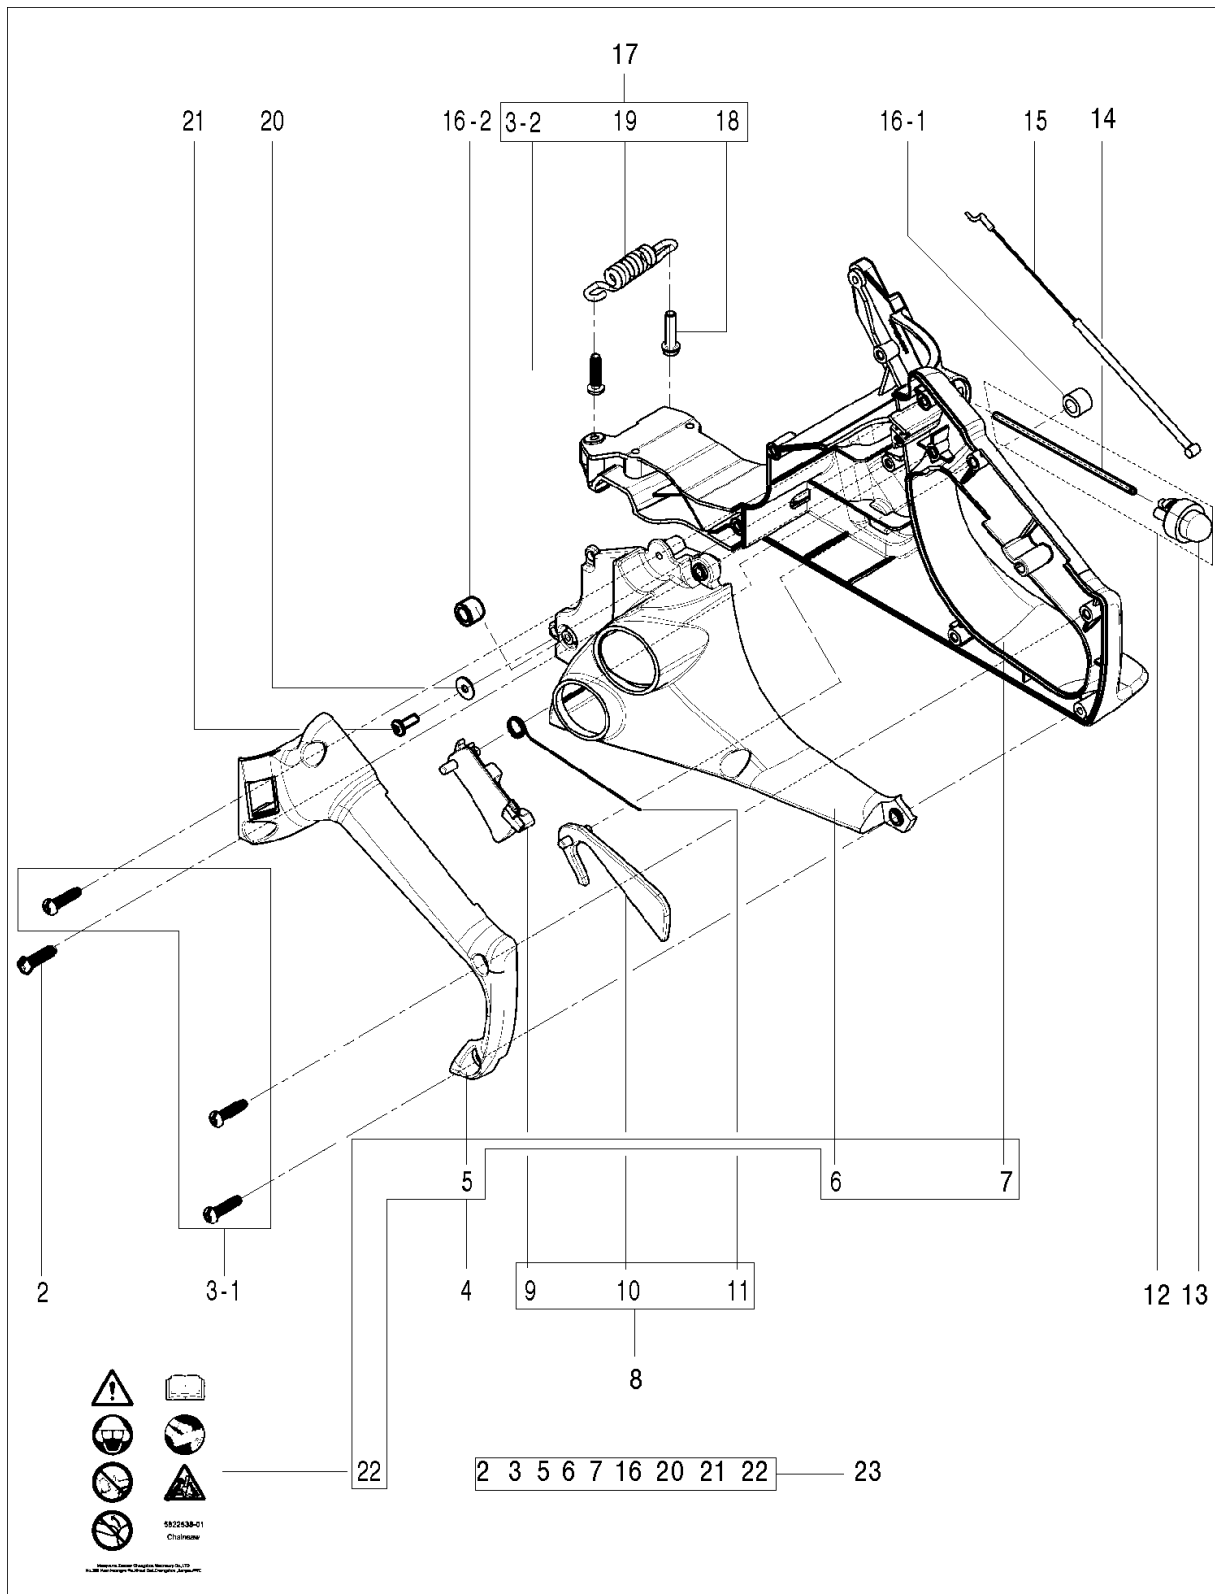

REAR HANDLE

120, 967067901, 20162300001-Current

Ref	Part No	Description	Remark	QTY KIT
1	582 63 06-01	HANDLE ASSY	incl 2-23	1
2	574 22 39-02	SCREW		1
3	574 22 39-01	SCREW		3
4	582 63 07-01	HANDLE ASSY	incl 5-7, 22	1
8	582 63 08-01	TRIGGER	incl 9-11	1
12	582 63 09-01	PURGE	incl 13-14	1
15	574 22 67-01	THROTTLE CABLE		1
16	574 73 29-01	GROMMET		2
17	582 63 10-01	SPRING	incl 18, 19, 22	1
20	734 11 37-41	WASHER		1
21	574 22 65-02	SCREW		1
23	582 63 11-01	REAR HANDLE ASSY	incl 2-7, 16, 20-22	1