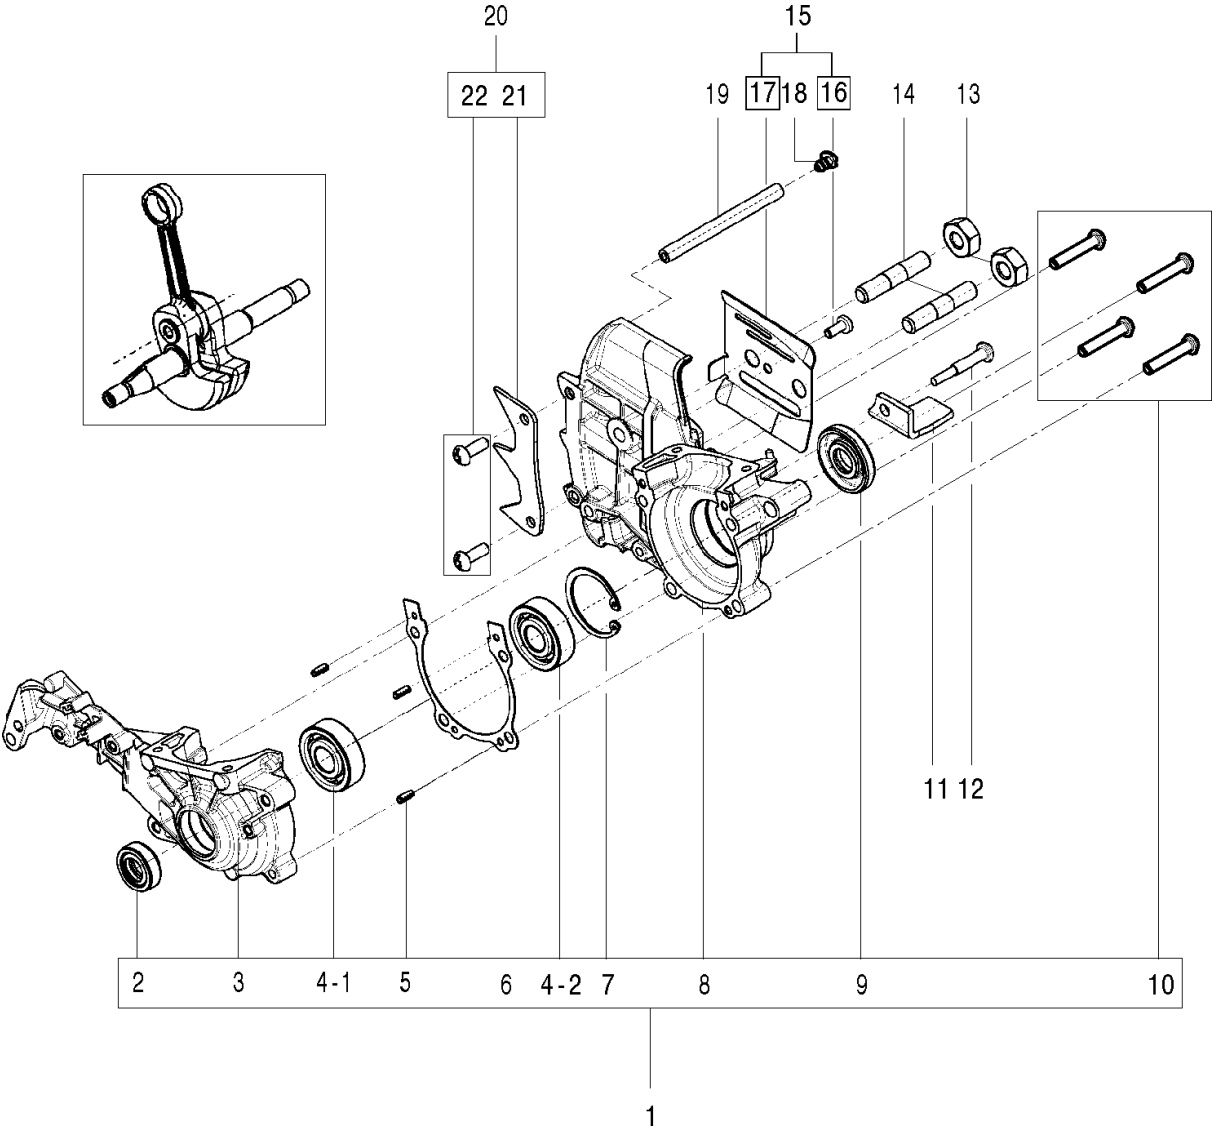

SPARE PARTS LIST

CHAIN SAWS

120, 967067901, 20162300001-Current

STARTER

120, 967067901, 20162300001-Current

Ref	Part No	Description	Remark	QTY KIT
1	582 61 84-01	STARTER ASSY	incl 2-12	1
2	582 66 40-01	STARTER HOUSING	incl 5, 12	1
7	584 79 18-01	SPRING		1
10	582 61 85-01	PULLEY ASSY	incl 11, 3-2	1

Ref	Part No	Description	Remark	QTY KIT
1	582 63 00-02	CYLINDER ASSY	incl 2-13	1
3	582 62 87-01	PISTON ASSY	incl 6-10	1
4	582 62 88-01	PISTON ASSY	incl 5	1
9	574 72 57-01	NEEDLE BEARING		1
11	574 22 20-01	GASKET		1
12	584 95 59-01	SCREW		4
13	578 41 02-01	SPARK PLUG		1

OIL PUMP

120, 967067901, 20162300001-Current

Ref	Part No	Description	Remark	QTY KIT
1	574 22 44-01	SPACER		1
2	589 40 44-01	OIL PUMP ASSY		1
4	574 22 13-02	SCREW		2
4	574 22 13-02	SCREW		2
5	589 40 46-01	COVER ASSY		1
7	574 22 48-01	WORM GEAR		1
8	585 90 46-01	CLUTCH DRUM		1
9	514 18 33-01	BEARING		1
10	574 22 51-01	WASHER		1
11	574 22 52-01	CLUTCH ASSY		1

Ref	Part No	Description	Remark	QTY KIT
1	582 62 91-01	CRANKSHAFT ASSY	incl 2-6	1
4	574 72 57-01	NEEDLE BEARING		1

CARBURETOR & AIR FILTER

120, 967067901, 20162300001-Current

Ref	Part No	Description	Remark	QTY KIT
1	584 95 63-02	SCREW		2
2	574 22 39-01	SCREW		1
3	574 72 97-01	FILTER HOLDER		1
4	582 20 33-01	CARBURETTOR		1
7	589 57 02-01	NUT		2
8	589 49 52-01	ADAPTER		1
9	574 22 13-04	SCREW		2
10	574 22 35-02	GASKET		1
11	589 57 01-01	SPACER		2
12	574 22 36-01	GASKET		1
13	588 81 86-03	CHOKE	incl 6-7	1
14	574 22 37-02	AIR FILTER ASSY		1