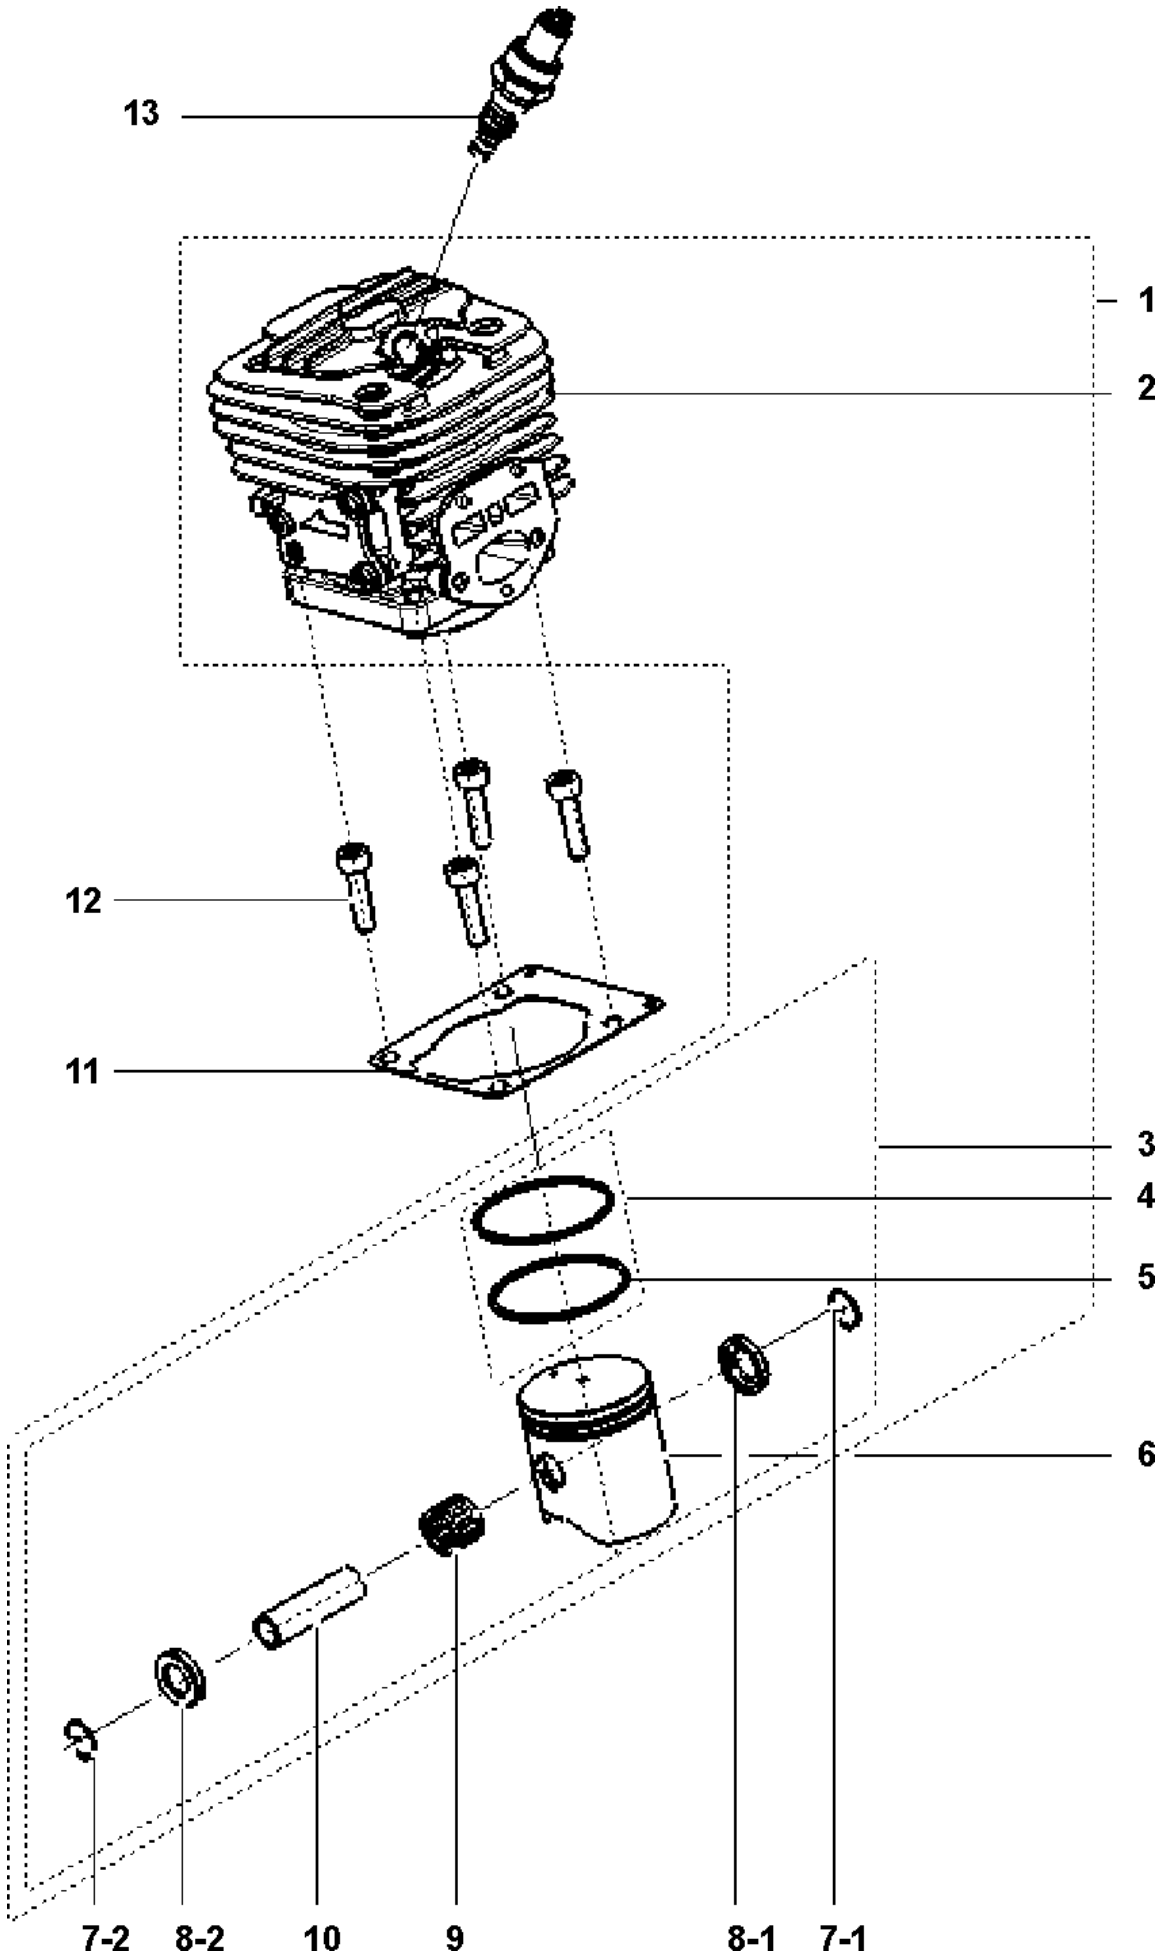

SPARE PARTS LIST

CHAIN SAWS

120, 967067901, 20162300001-Current

STARTER

120, 967067901, 20162300001-Current

Ref	Part No	Description	Remark	QTY KIT
1	582 61 84-01	STARTER ASSY	incl 2-12	1
2	582 66 40-01	STARTER HOUSING	incl 5, 12	1
7	584 79 18-01	SPRING		1
10	582 61 85-01	PULLEY ASSY	incl 11, 3-2	1

Ref	Part No	Description	Remark	QTY KIT
1	582 61 81-01	FLYWHEEL ASSY	incl 2-3	1
4	582 61 82-01	IGNITION KIT	incl 5-6	1
7	574 22 64-01	SWITCH		1
8	574 72 72-01	WIRE		1
9	574 22 31-01	WIRE		1

CYLINDER

120, 967067901, 20162300001-Current

Ref	Part No	Description	Remark	QTY KIT
1	582 63 00-02	CYLINDER ASSY	incl 2-13	1
3	582 62 87-01	PISTON ASSY	incl 6-10	1
4	582 62 88-01	PISTON ASSY	incl 5	1
9	574 72 57-01	NEEDLE BEARING		1
11	574 22 20-01	GASKET		1
12	584 95 59-01	SCREW		4
13	578 41 02-01	SPARK PLUG		1

OIL PUMP

120, 967067901, 20162300001-Current

Ref	Part No	Description	Remark	QTY KIT
1	574 22 44-01	SPACER		1
2	589 40 44-01	OIL PUMP ASSY		1
4	574 22 13-02	SCREW		2
4	574 22 13-02	SCREW		2
5	589 40 46-01	COVER ASSY		1
7	574 22 48-01	WORM GEAR		1
8	585 90 46-01	CLUTCH DRUM		1
9	514 18 33-01	BEARING		1
10	574 22 51-01	WASHER		1
11	574 22 52-01	CLUTCH ASSY		1