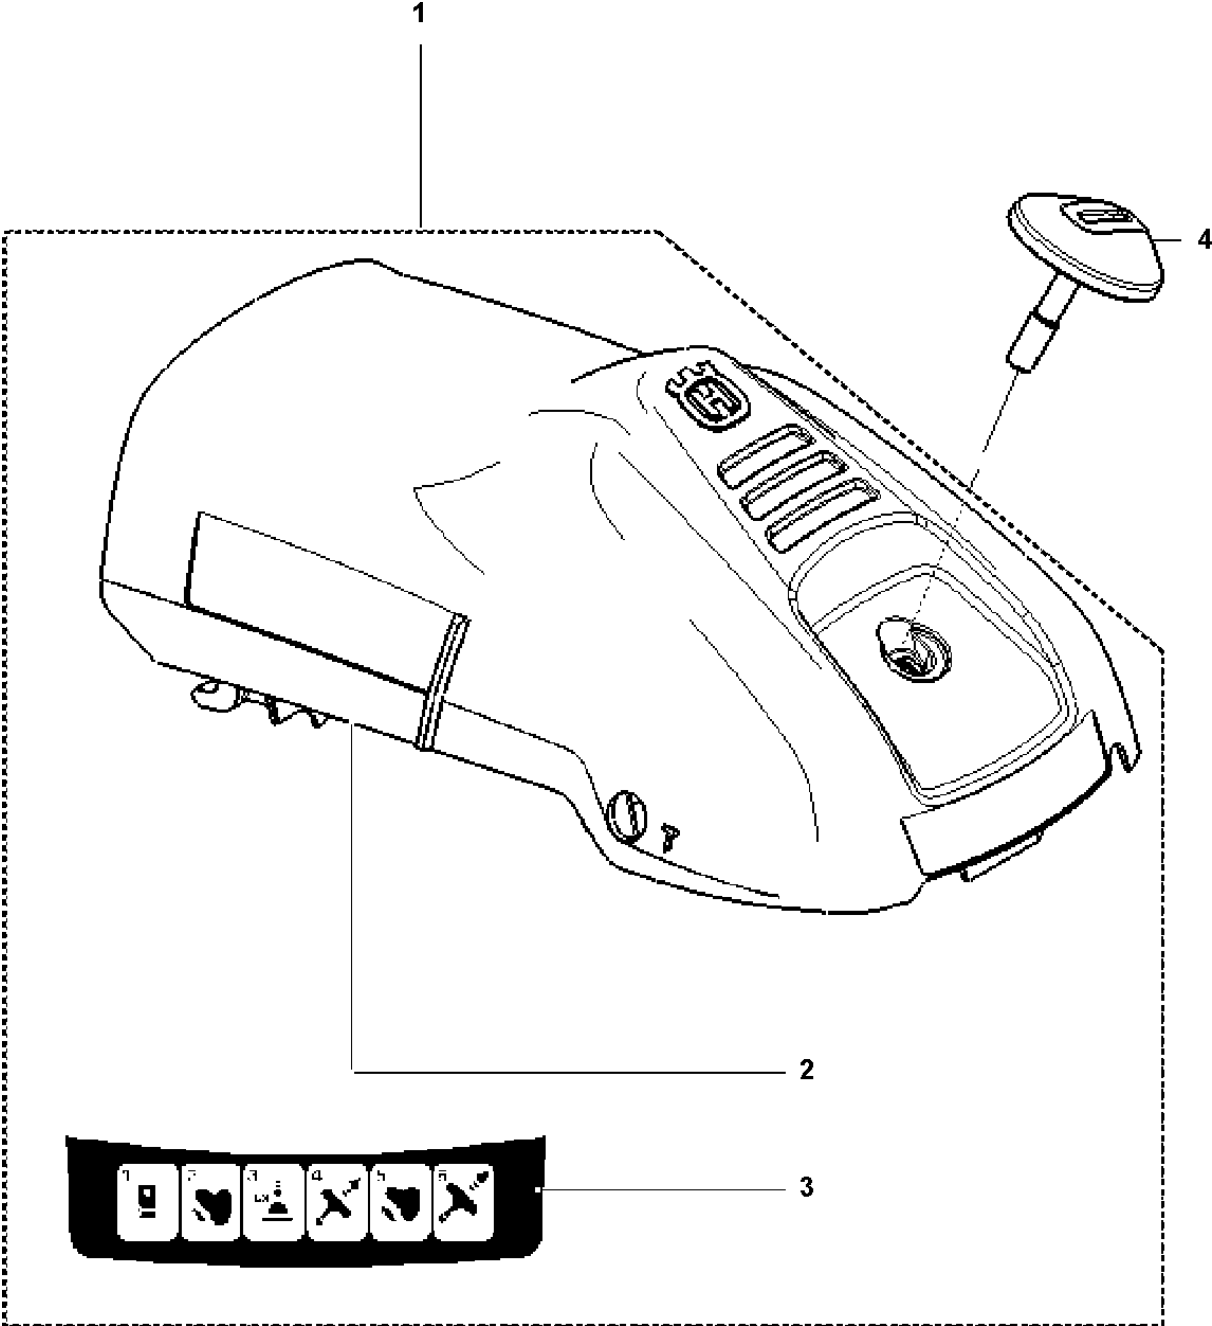

CYLINDER COVER

120, 967067901, 20162300001-Current

Ref	Part No	Description	Remark	QTY KIT
1	582 61 86-01	CYLINDER ASSY	incl 2-3	1
4	582 88 32-01	KNOB		1