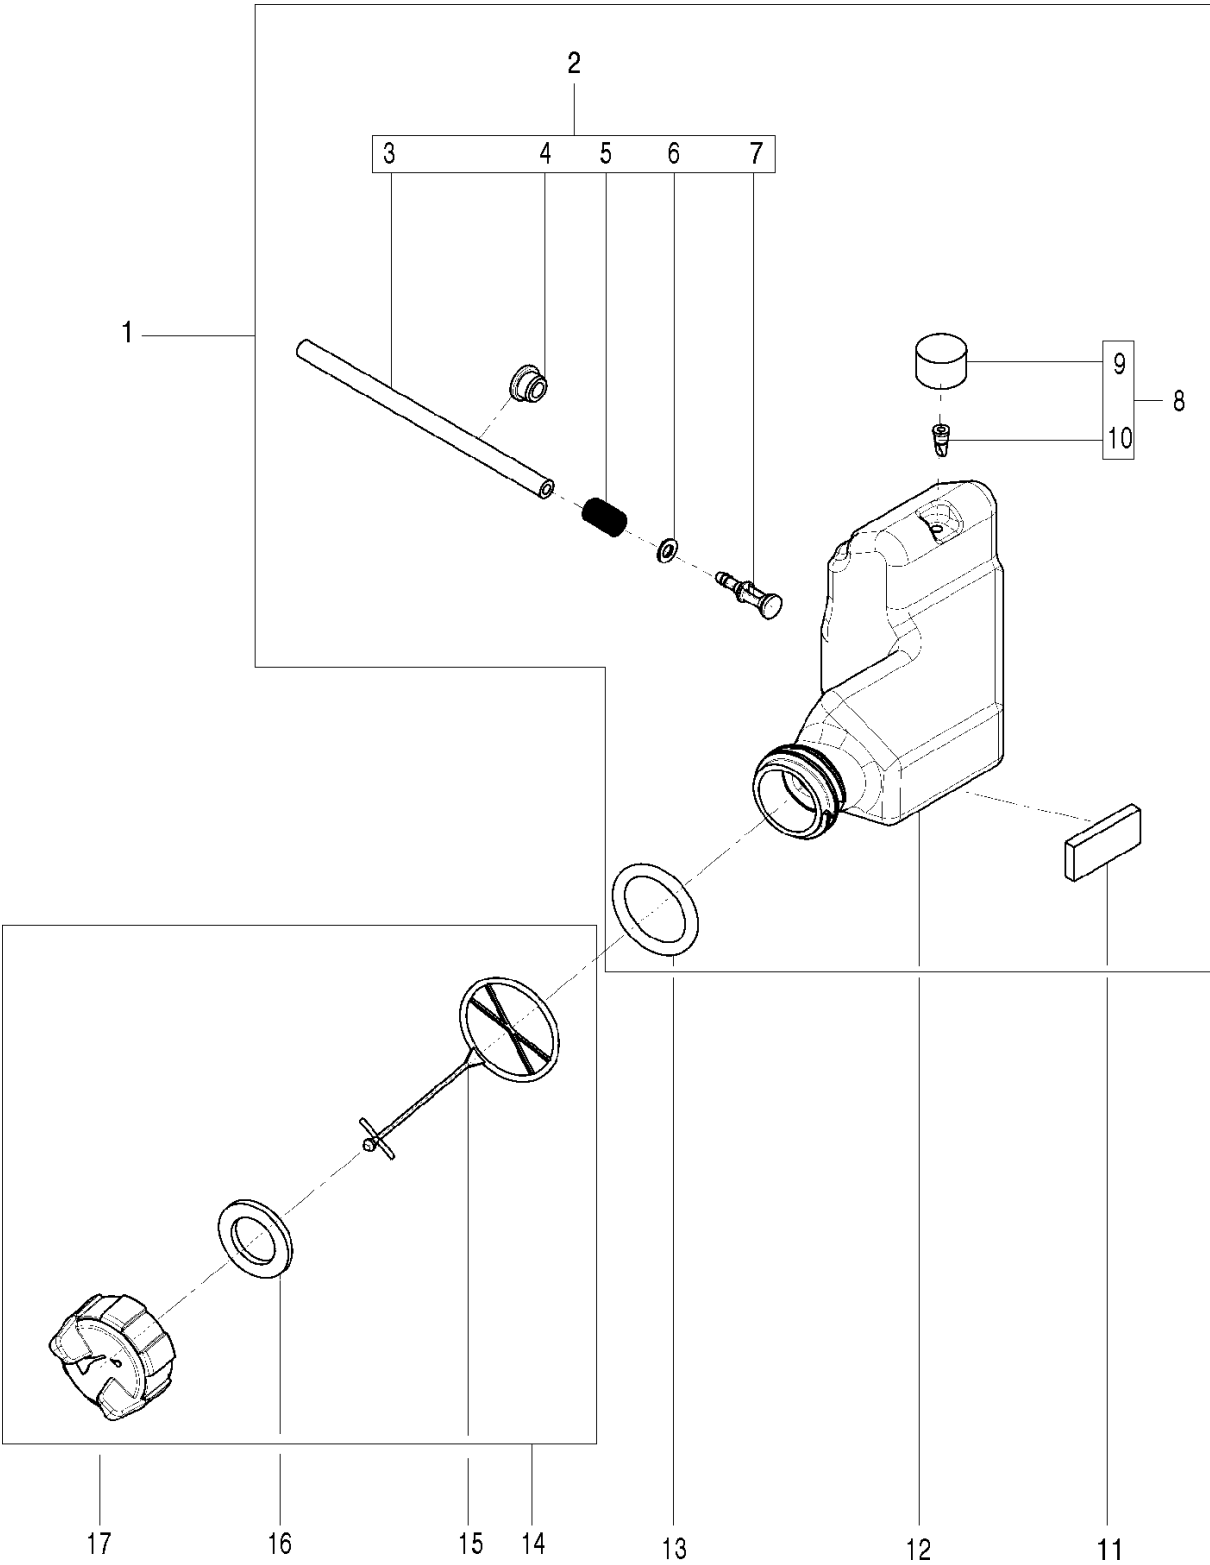

OIL TANK

120, 967067901, 20162300001-Current

Ref	Part No	Description	Remark	QTY KIT
1	582 63 12-01	OIL TANK	incl 2-10	1
2	582 63 17-01	OIL HOSE	incl 3-7	1
8	582 63 13-01	NIPPLE	incl 9, 10	1
13	586 47 18-01	O-RING	incl 11, 12	1
14	574 22 69-01	TANK CAP ASSY	incl 15-17	1