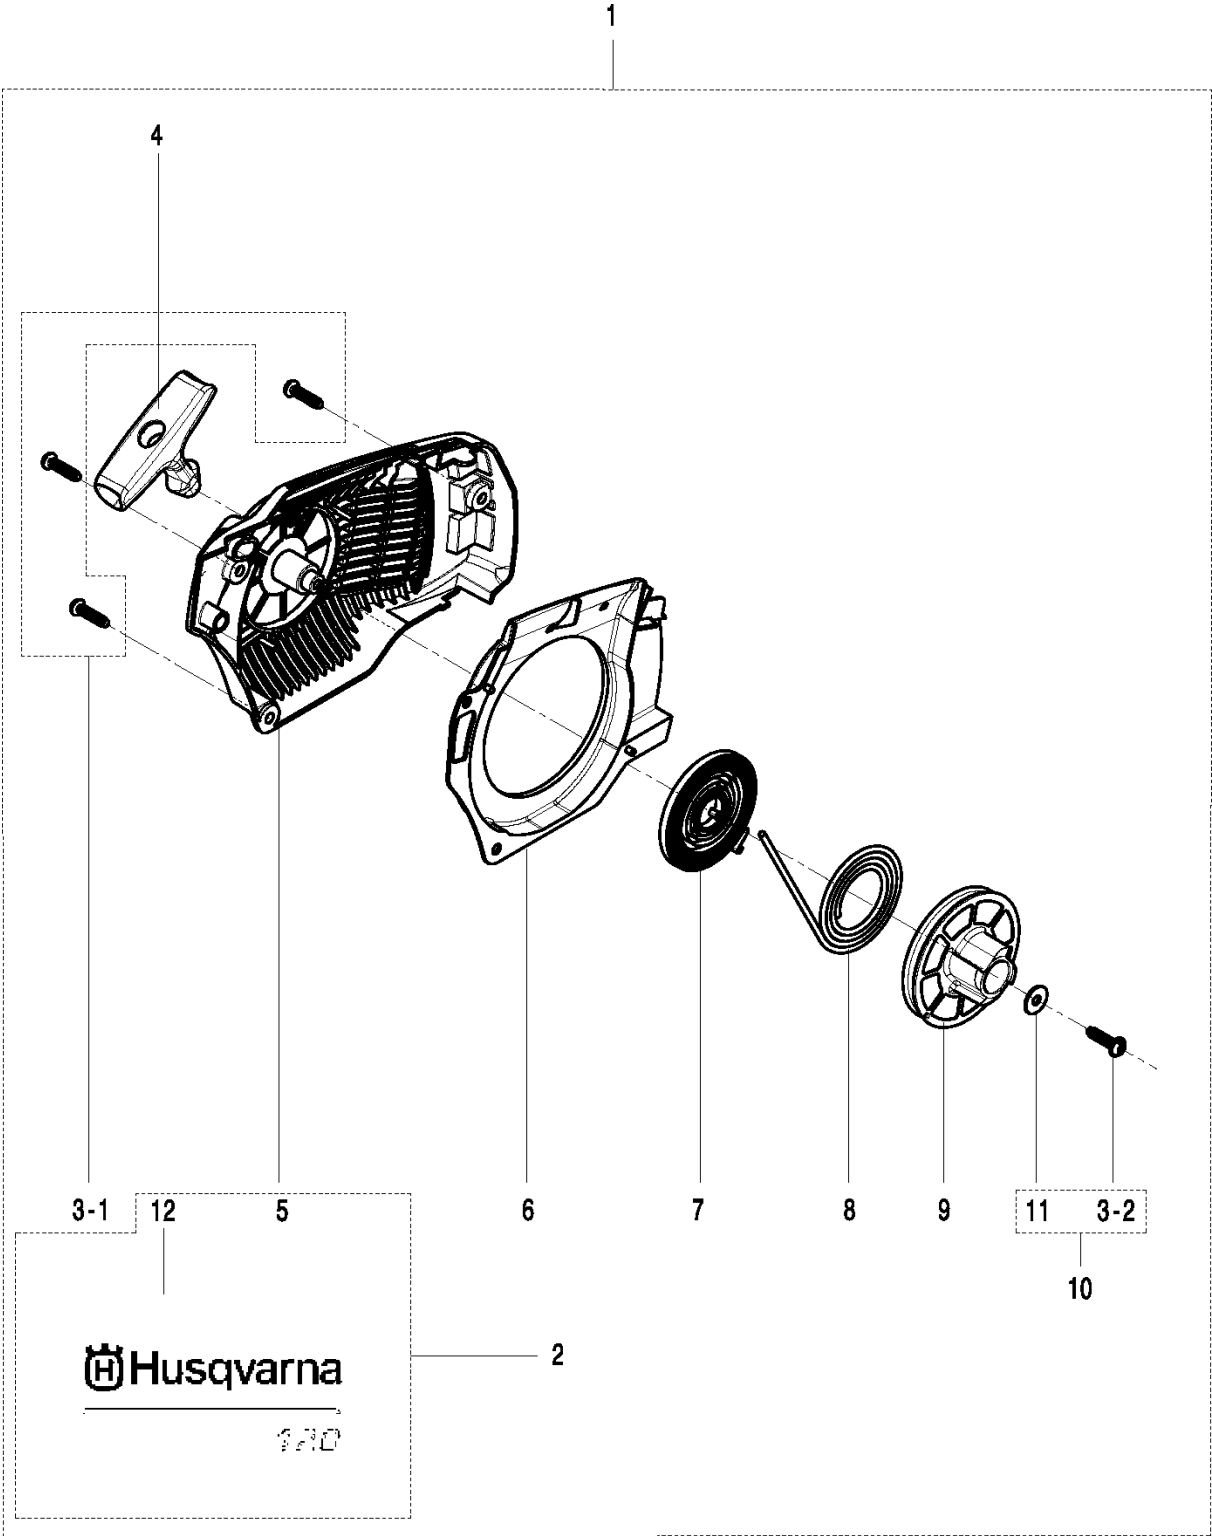

SPARE PARTS LIST

CHAIN SAWS

120, 967067901, 20162300001-Current

STARTER

120, 967067901, 20162300001-Current

Ref	Part No	Description	Remark	QTY KIT
1	582 61 84-01	STARTER ASSY	incl 2-12	1
2	582 66 40-01	STARTER HOUSING	incl 5, 12	1
7	584 79 18-01	SPRING		1
10	582 61 85-01	PULLEY ASSY	incl 11, 3-2	1

CHAIN BRAKE

120, 967067901, 20162300001-Current

Ref	Part No	Description	Remark	QTY KIT
1	582 10 26-02	CHAIN BRAKE ASSY	incl 2-29	1
2	585 59 83-02	HAND GUARD		1
3	582 61 01-01	HAND GUARD ASSY	incl 3-7	1
8	582 61 02-01	BRAKE BAND ASSY	incl 9-15	1
16	582 10 24-01	CLUTCH COVER ASSY	incl 17, 18	1
19	581 42 73-01	BRAKE BAND		1
20	582 61 03-01	GASKET	incl 21, 22-1	1
23	582 61 05-01	COVER ASSY	incl 24, 22-2	1
25	582 61 04-01	CHAIN BRAKE	incl 26-28	1
29	586 04 22-01	SPRING		1

Ref	Part No	Description	Remark	QTY KIT
1	582 61 81-01	FLYWHEEL ASSY	incl 2-3	1
4	582 61 82-01	IGNITION KIT	incl 5-6	1
7	574 22 64-01	SWITCH		1
8	574 72 72-01	WIRE		1
9	574 22 31-01	WIRE		1

CYLINDER

120, 967067901, 20162300001-Current

OIL PUMP

120, 967067901, 20162300001-Current

Ref	Part No	Description	Remark	QTY KIT
1	574 22 44-01	SPACER		1
2	589 40 44-01	OIL PUMP ASSY		1
4	574 22 13-02	SCREW		2
4	574 22 13-02	SCREW		2
5	589 40 46-01	COVER ASSY		1
7	574 22 48-01	WORM GEAR		1
8	585 90 46-01	CLUTCH DRUM		1
9	514 18 33-01	BEARING		1
10	574 22 51-01	WASHER		1
11	574 22 52-01	CLUTCH ASSY		1