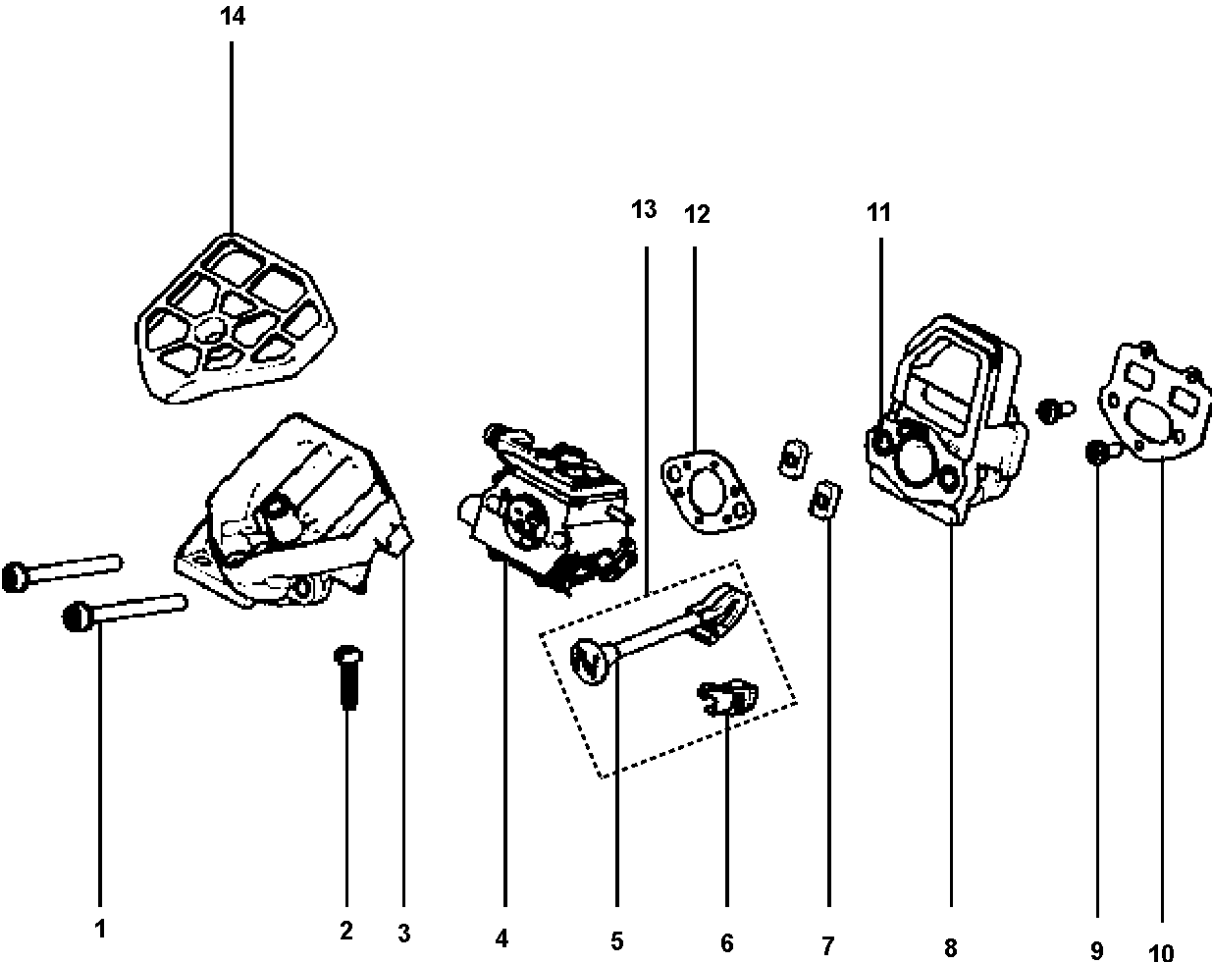

OIL PUMP

120, 967067901, 20162300001-Current

Ref	Part No	Description	Remark	QTY KIT
1	574 22 44-01	SPACER		1
2	589 40 44-01	OIL PUMP ASSY		1
4	574 22 13-02	SCREW		2
4	574 22 13-02	SCREW		2
5	589 40 46-01	COVER ASSY		1
7	574 22 48-01	WORM GEAR		1
8	585 90 46-01	CLUTCH DRUM		1
9	514 18 33-01	BEARING		1
10	574 22 51-01	WASHER		1
11	574 22 52-01	CLUTCH ASSY		1

Ref	Part No	Description	Remark	QTY KIT
1	582 62 91-01	CRANKSHAFT ASSY	incl 2-6	1
4	574 72 57-01	NEEDLE BEARING		1

CARBURETOR & AIR FILTER

120, 967067901, 20162300001-Current

Ref	Part No	Description	Remark	QTY KIT
1	584 95 63-02	SCREW		2
2	574 22 39-01	SCREW		1
3	574 72 97-01	FILTER HOLDER		1
4	582 20 33-01	CARBURETTOR		1
7	589 57 02-01	NUT		2
8	589 49 52-01	ADAPTER		1
9	574 22 13-04	SCREW		2
10	574 22 35-02	GASKET		1
11	589 57 01-01	SPACER		2
12	574 22 36-01	GASKET		1
13	588 81 86-03	CHOKE	incl 6-7	1
14	574 22 37-02	AIR FILTER ASSY		1