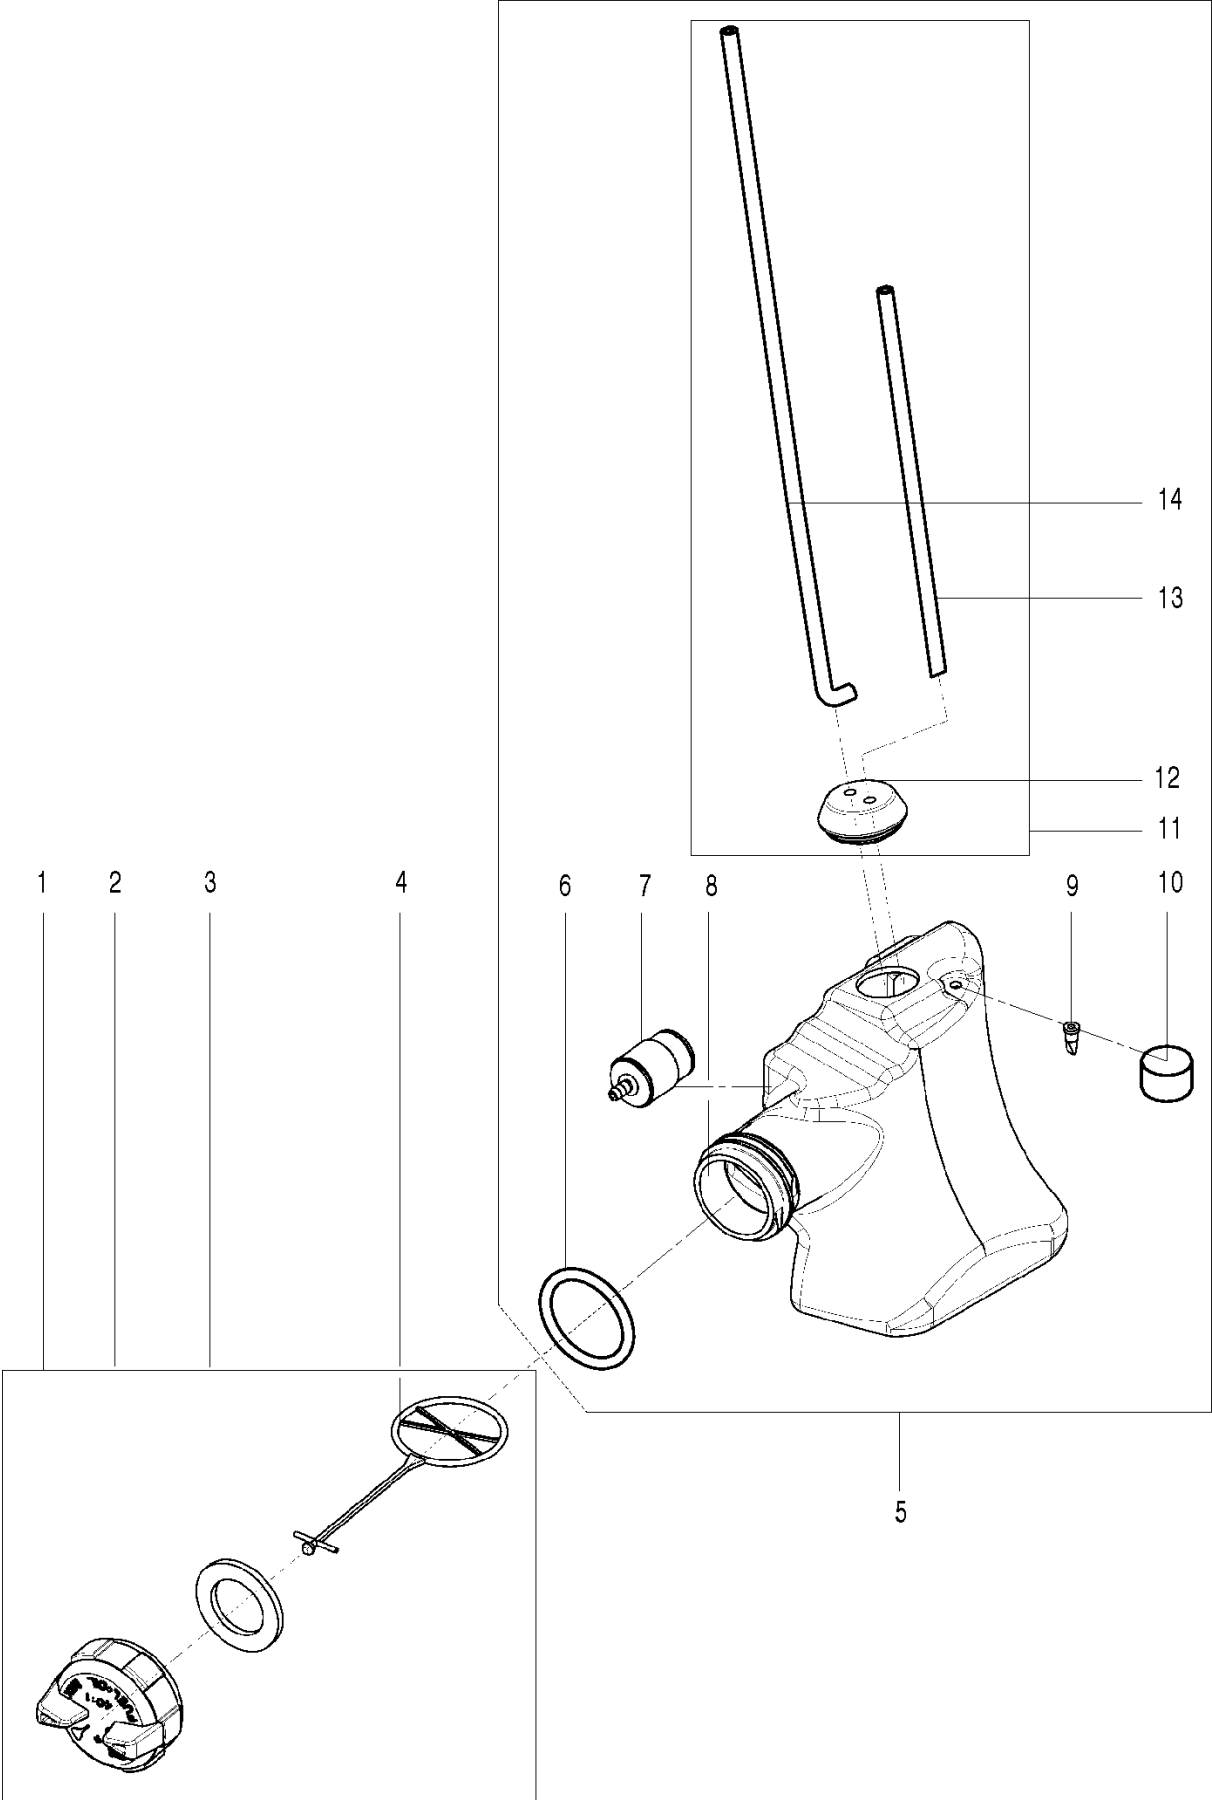

SPARE PARTS LIST

CHAIN SAWS

120, 967067901, 20162300001-Current

STARTER

120, 967067901, 20162300001-Current

Ref	Part No	Description	Remark	QTY KIT
1	582 61 84-01	STARTER ASSY	incl 2-12	1
2	582 66 40-01	STARTER HOUSING	incl 5, 12	1
7	584 79 18-01	SPRING		1
10	582 61 85-01	PULLEY ASSY	incl 11, 3-2	1

HANDLE

120, 967067901, 20162300001-Current

Ref	Part No	Description	Remark	QTY KIT
1	574 22 74-03	FRONT HANDLE		1
2	574 22 39-01	SCREW		4
3	574 73 35-01	SCREW		1

REAR HANDLE

120, 967067901, 20162300001-Current

Ref	Part No	Description	Remark	QTY KIT
1	582 63 06-01	HANDLE ASSY	incl 2-23	1
2	574 22 39-02	SCREW		1
3	574 22 39-01	SCREW		3
4	582 63 07-01	HANDLE ASSY	incl 5-7, 22	1
8	582 63 08-01	TRIGGER	incl 9-11	1
12	582 63 09-01	PURGE	incl 13-14	1
15	574 22 67-01	THROTTLE CABLE		1
16	574 73 29-01	GROMMET		2
17	582 63 10-01	SPRING	incl 18, 19, 22	1
20	734 11 37-41	WASHER		1
21	574 22 65-02	SCREW		1
23	582 63 11-01	REAR HANDLE ASSY	incl 2-7, 16, 20-22	1