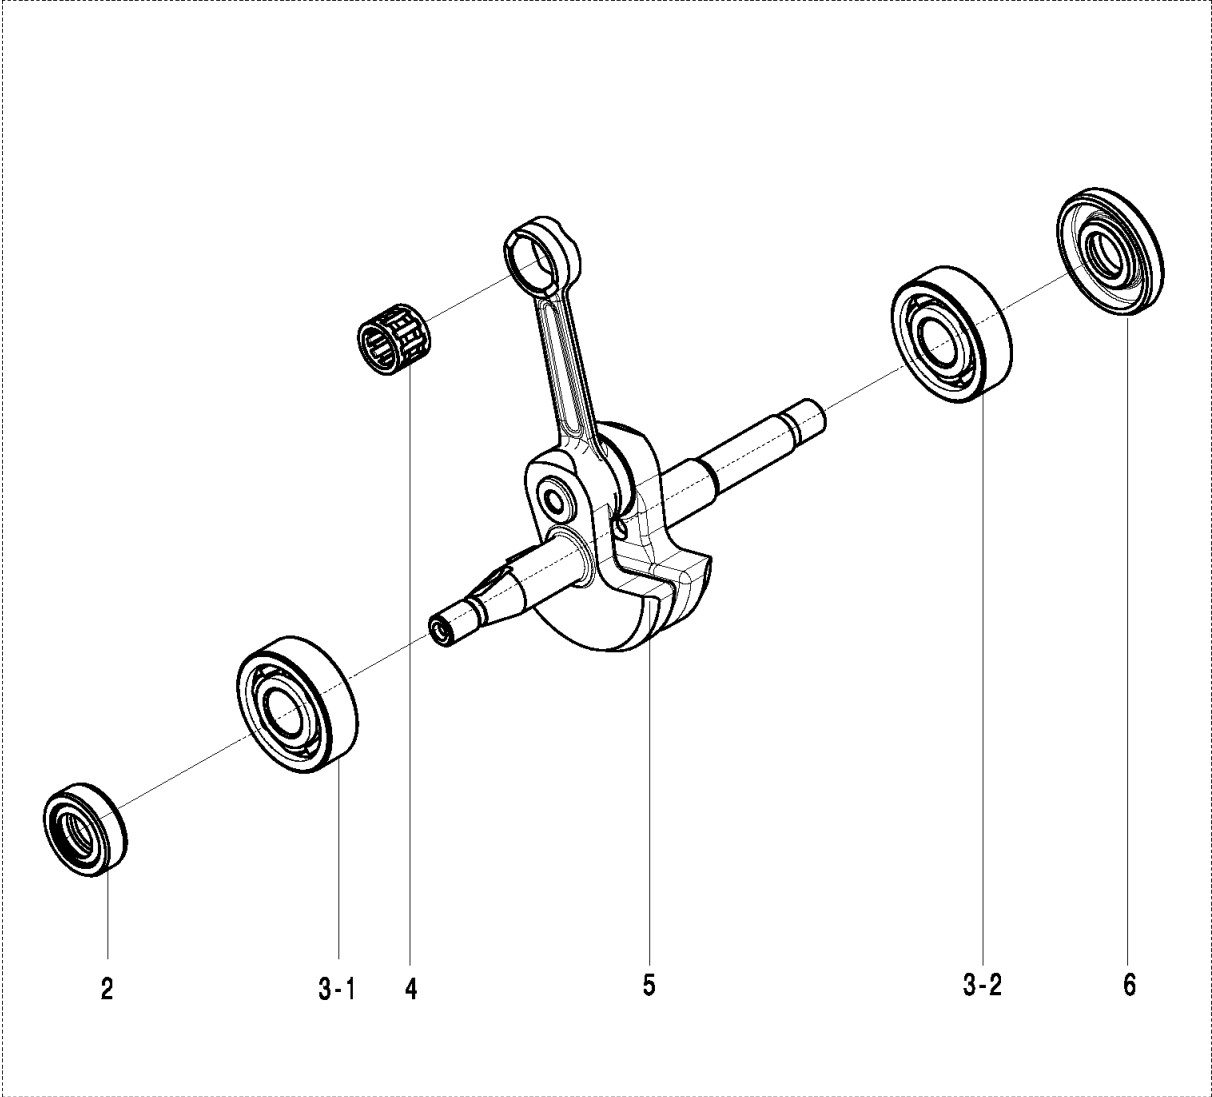

CRANKSHAFT

120, 967067901, 20162300001-Current

Ref	Part No	Description	Remark	QTY KIT
1	582 62 91-01	CRANKSHAFT ASSY	incl 2-6	1
4	574 72 57-01	NEEDLE BEARING		1