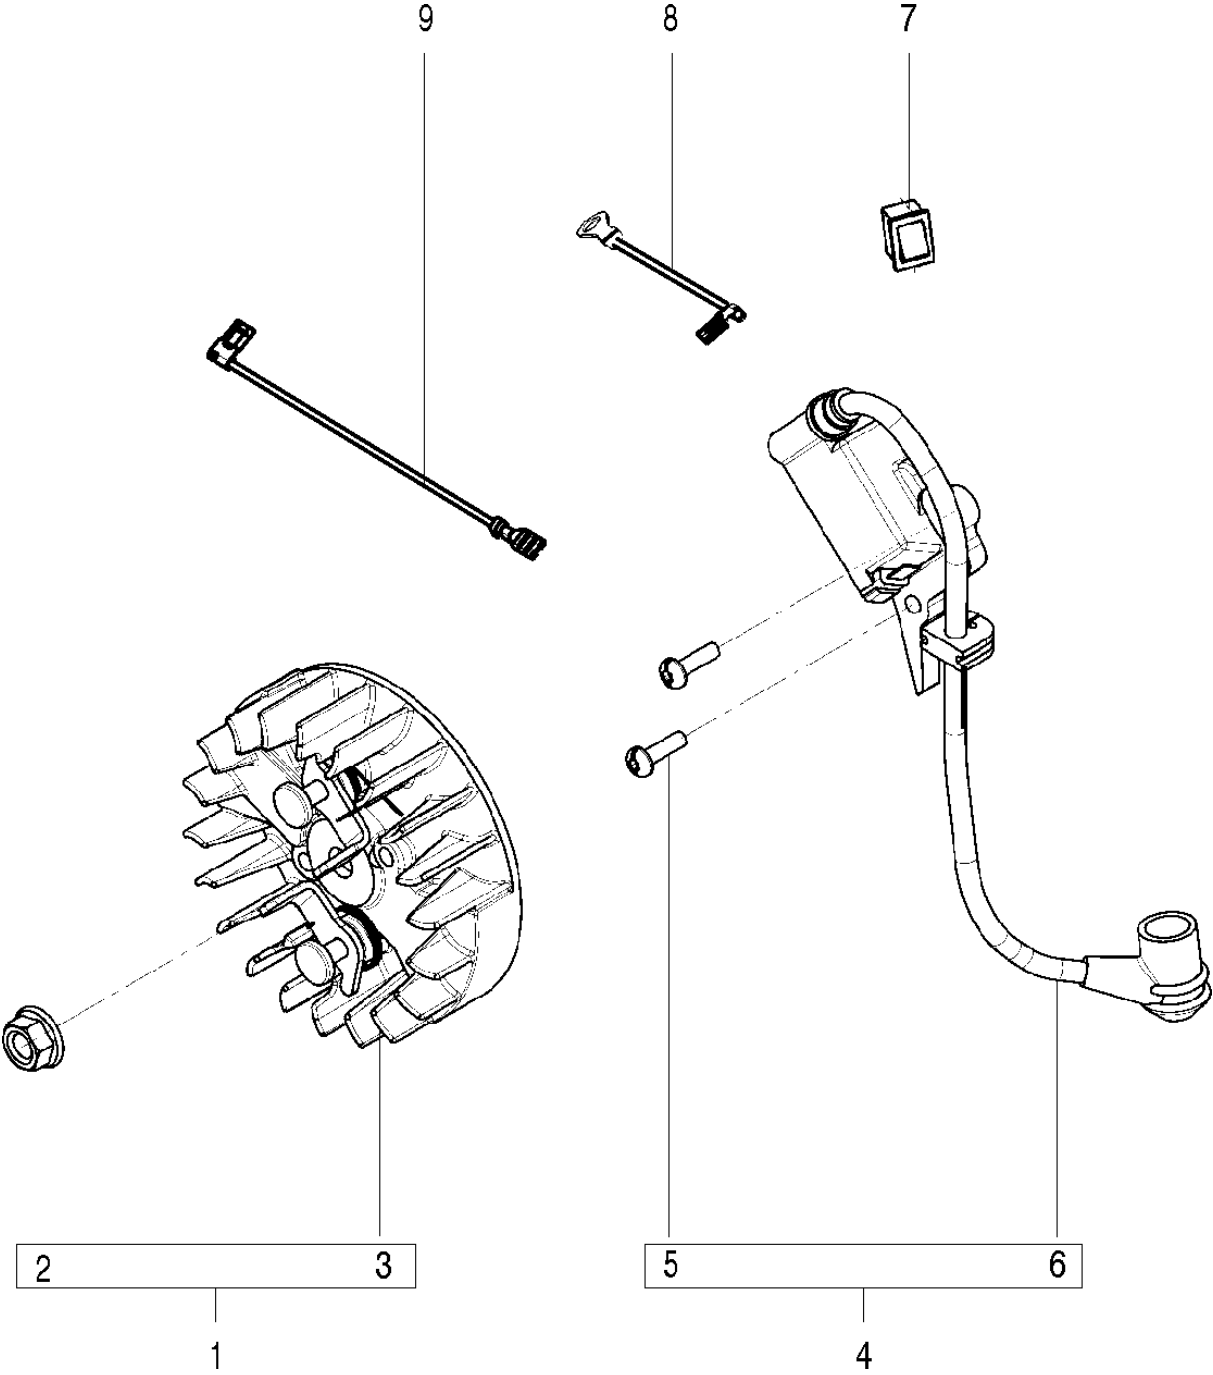

SPARE PARTS LIST

CHAIN SAWS

120, 967067901, 20162300001-Current

STARTER

120, 967067901, 20162300001-Current

Ref	Part No	Description	Remark	QTY KIT
1	582 61 84-01	STARTER ASSY	incl 2-12	1
2	582 66 40-01	STARTER HOUSING	incl 5, 12	1
7	584 79 18-01	SPRING		1
10	582 61 85-01	PULLEY ASSY	incl 11, 3-2	1

CHAIN BRAKE

120, 967067901, 20162300001-Current

Ref	Part No	Description	Remark	QTY KIT
1	582 10 26-02	CHAIN BRAKE ASSY	incl 2-29	1
2	585 59 83-02	HAND GUARD		1
3	582 61 01-01	HAND GUARD ASSY	incl 3-7	1
8	582 61 02-01	BRAKE BAND ASSY	incl 9-15	1
16	582 10 24-01	CLUTCH COVER ASSY	incl 17, 18	1
19	581 42 73-01	BRAKE BAND		1
20	582 61 03-01	GASKET	incl 21, 22-1	1
23	582 61 05-01	COVER ASSY	incl 24, 22-2	1
25	582 61 04-01	CHAIN BRAKE	incl 26-28	1
29	586 04 22-01	SPRING		1

CYLINDER COVER

120, 967067901, 20162300001-Current

Ref	Part No	Description	Remark	QTY KIT
1	582 61 86-01	CYLINDER ASSY	incl 2-3	1
4	582 88 32-01	KNOB		1

IGNITION SYSTEM

120, 967067901, 20162300001-Current

OIL PUMP

120, 967067901, 20162300001-Current

Ref	Part No	Description	Remark	QTY KIT
1	574 22 44-01	SPACER		1
2	589 40 44-01	OIL PUMP ASSY		1
4	574 22 13-02	SCREW		2
4	574 22 13-02	SCREW		2
5	589 40 46-01	COVER ASSY		1
7	574 22 48-01	WORM GEAR		1
8	585 90 46-01	CLUTCH DRUM		1
9	514 18 33-01	BEARING		1
10	574 22 51-01	WASHER		1
11	574 22 52-01	CLUTCH ASSY		1