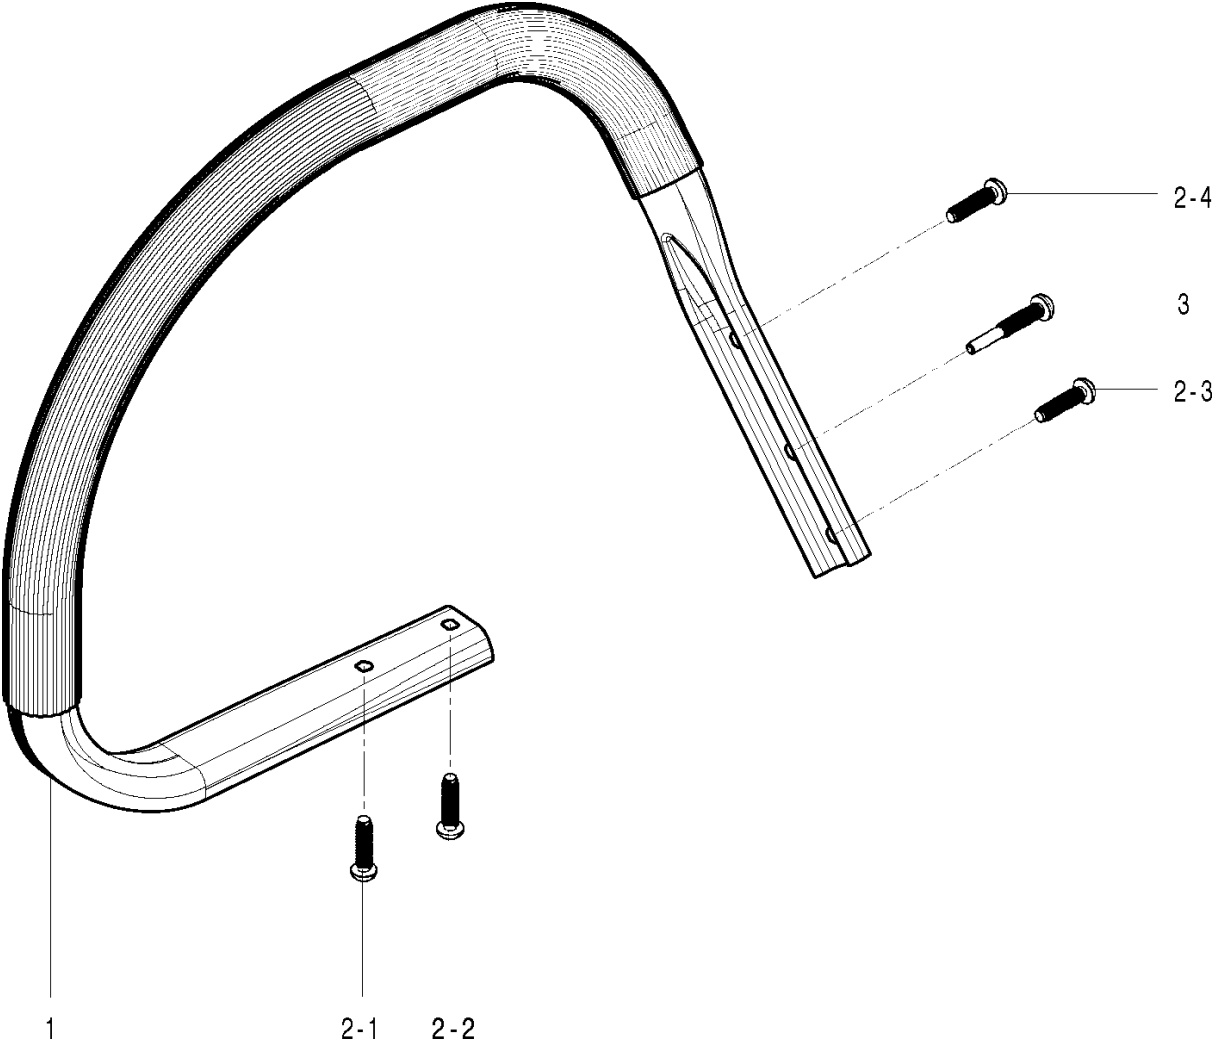

HANDLE

120, 967067901, 20162300001-Current

Ref	Part No	Description	Remark	QTY KIT
1	574 22 74-03	FRONT HANDLE		1
2	574 22 39-01	SCREW		4
3	574 73 35-01	SCREW		1