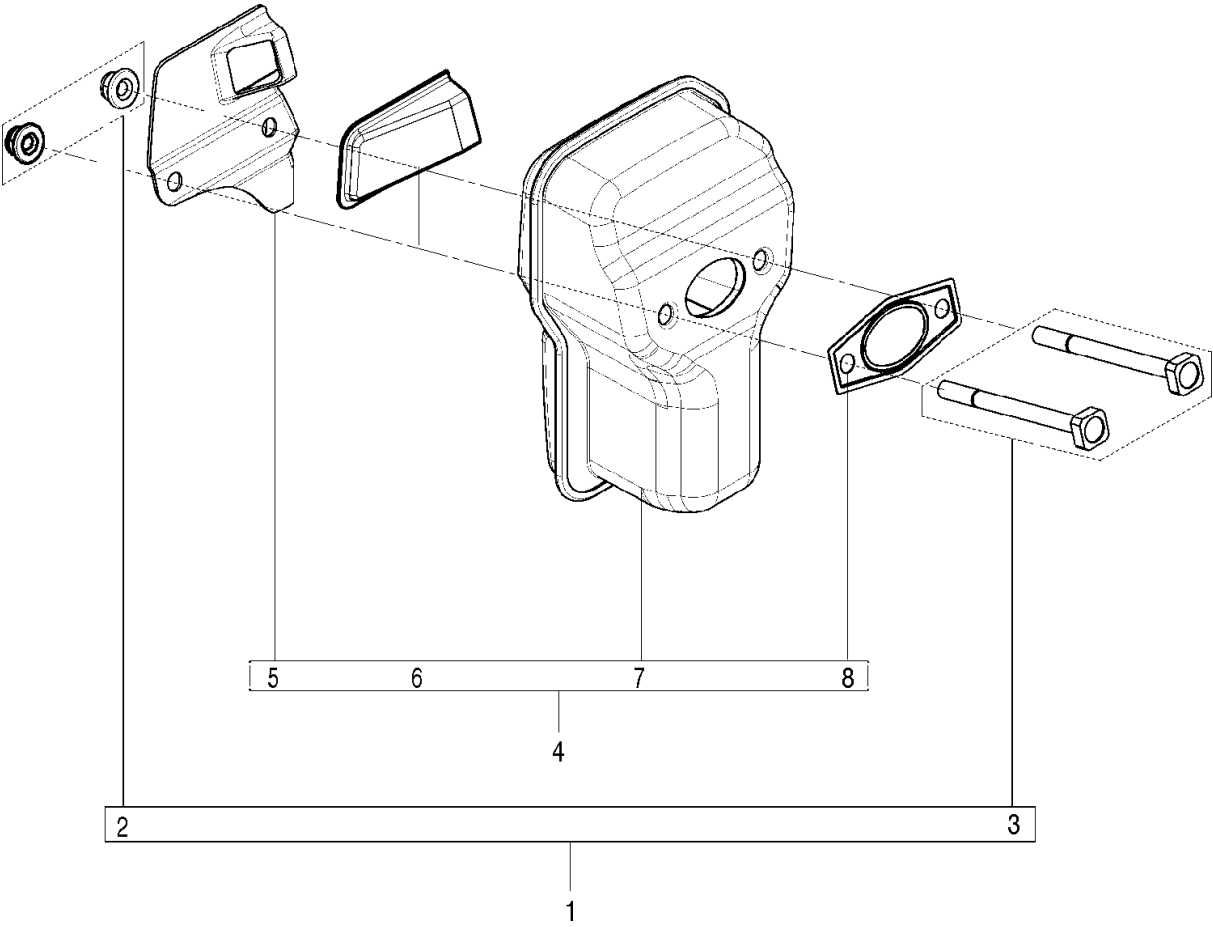

MUFFLER

120, 967067901, 20162300001-Current

Ref	Part No	Description	Remark	QTY KIT
1	582 63 01-01	FIXING PLATE	incl 2, 3	1
4	582 63 03-01	MUFFLER ASSY	incl 5-8	1
8	574 22 29-01	GASKET		1