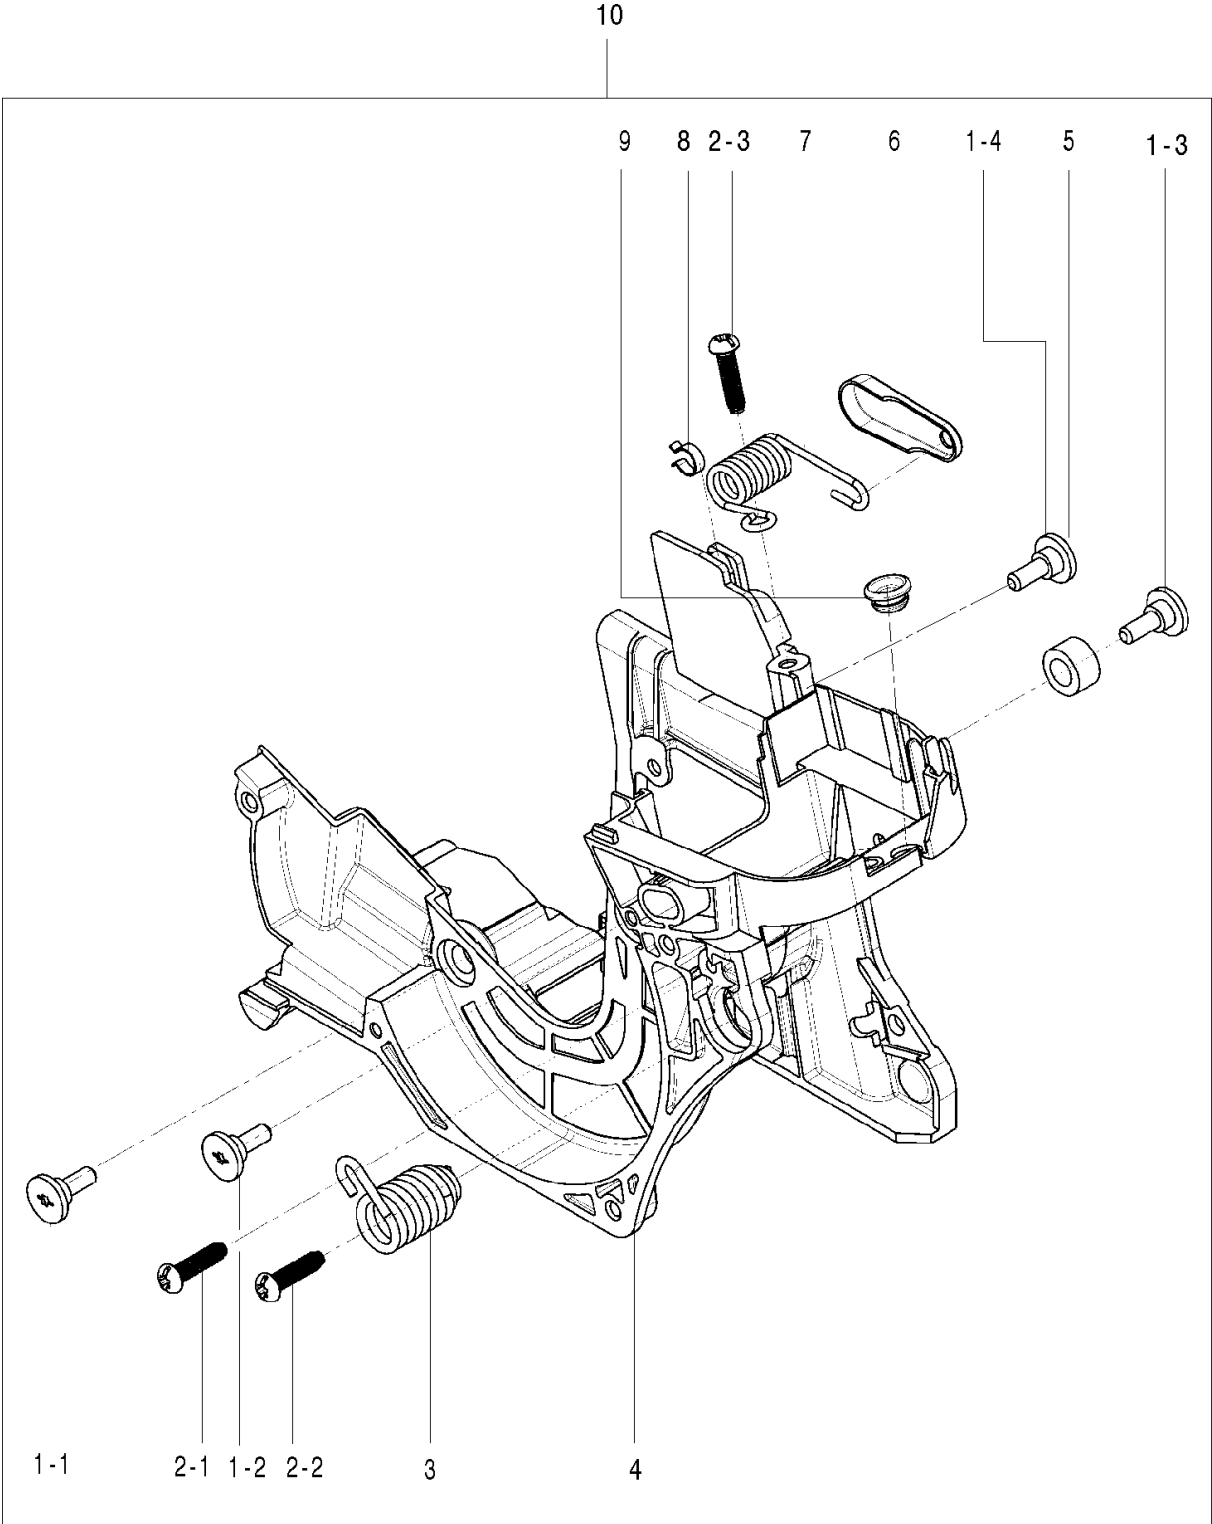

BRACKET

120, 967067901, 20162300001-Current

Ref	Part No	Description	Remark	QTY KIT
1	574 73 01-01	SCREW		4
2	574 22 39-01	SCREW		3
3	574 22 42-01	SPRING		1
5	574 22 53-01	GROMMET		1
6	574 22 76-01	SPACER		1
7	574 22 75-01	SPRING		1
8	574 22 43-01	BUSH		1
9	574 72 85-01	GROMMET		1
10	586 09 86-03	BRACKET	incl 1-9	1