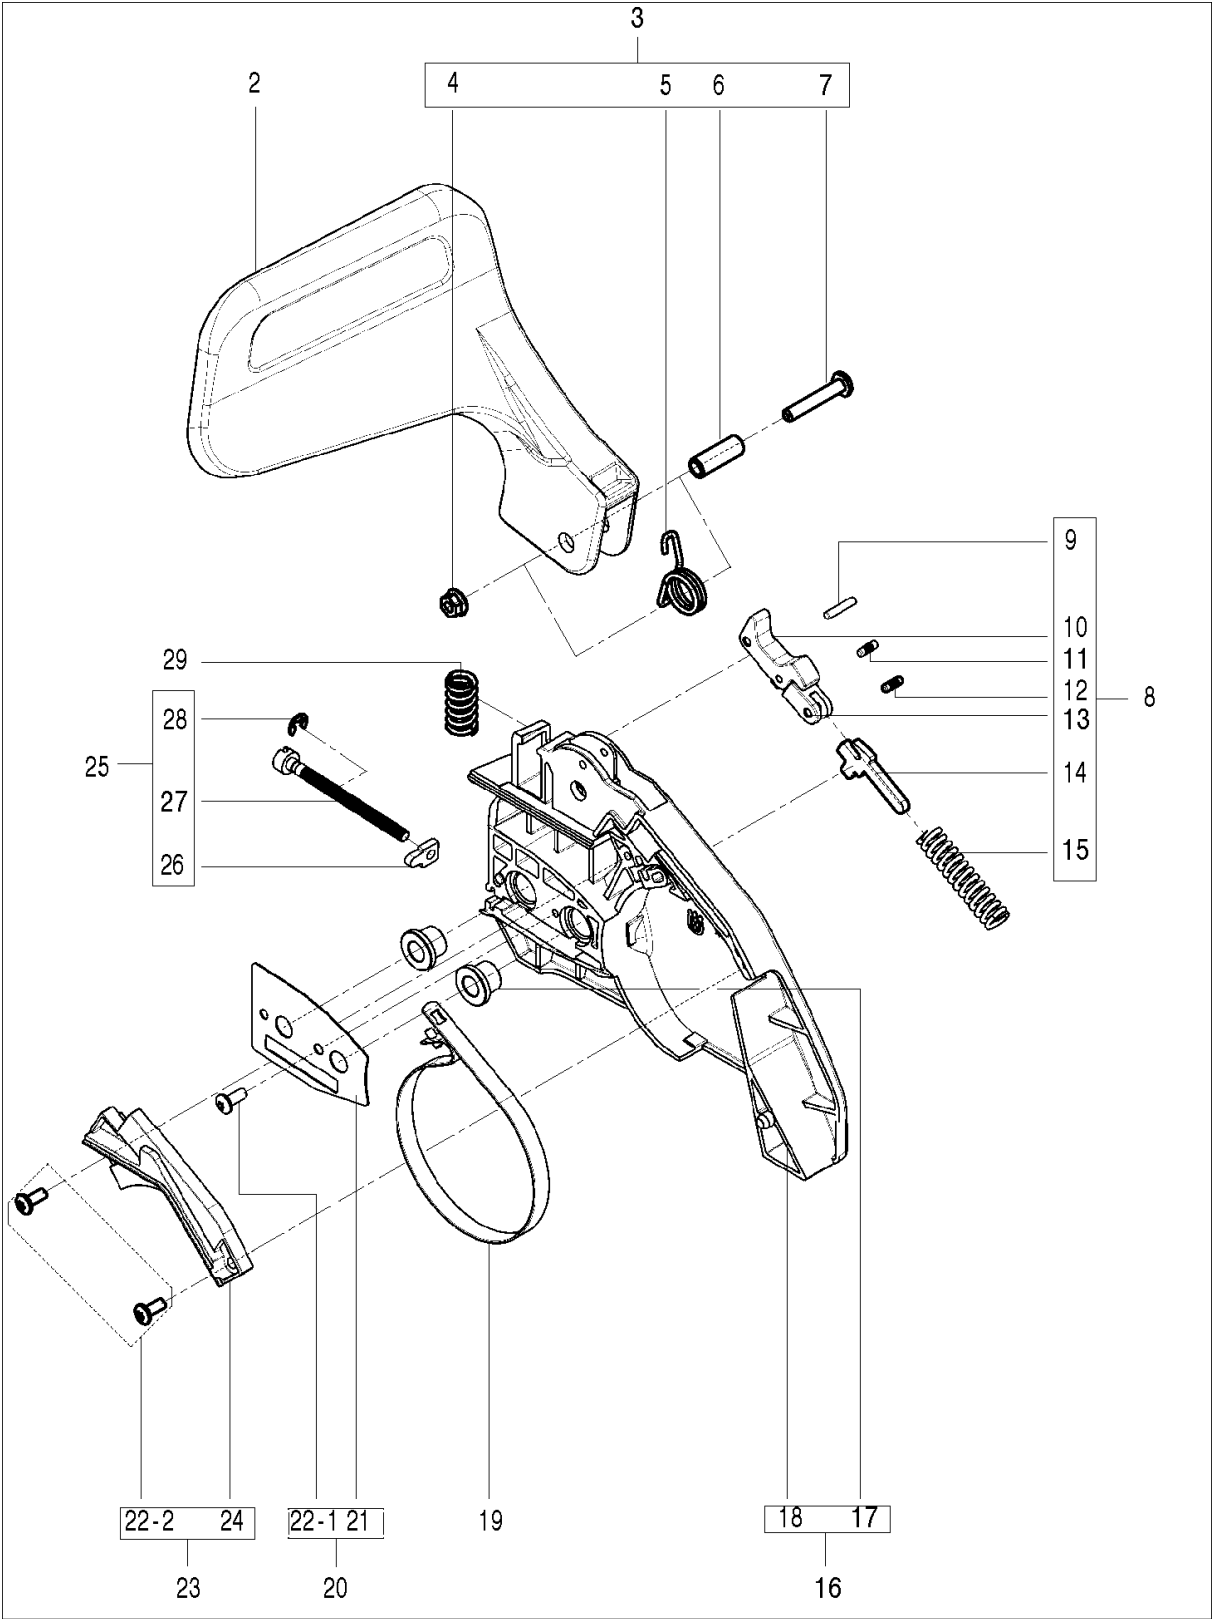

SPARE PARTS LIST

CHAIN SAWS

120, 967067901, 20162300001-Current

STARTER

120, 967067901, 20162300001-Current

Ref	Part No	Description	Remark	QTY KIT
1	582 61 84-01	STARTER ASSY	incl 2-12	1
2	582 66 40-01	STARTER HOUSING	incl 5, 12	1
7	584 79 18-01	SPRING		1
10	582 61 85-01	PULLEY ASSY	incl 11, 3-2	1

CHAIN BRAKE

120, 967067901, 20162300001-Current

Ref	Part No	Description	Remark	QTY KIT
1	582 10 26-02	CHAIN BRAKE ASSY	incl 2-29	1
2	585 59 83-02	HAND GUARD		1
3	582 61 01-01	HAND GUARD ASSY	incl 3-7	1
8	582 61 02-01	BRAKE BAND ASSY	incl 9-15	1
16	582 10 24-01	CLUTCH COVER ASSY	incl 17, 18	1
19	581 42 73-01	BRAKE BAND		1
20	582 61 03-01	GASKET	incl 21, 22-1	1
23	582 61 05-01	COVER ASSY	incl 24, 22-2	1
25	582 61 04-01	CHAIN BRAKE	incl 26-28	1
29	586 04 22-01	SPRING		1

Ref	Part No	Description	Remark	QTY KIT
1	582 63 00-02	CYLINDER ASSY	incl 2-13	1
3	582 62 87-01	PISTON ASSY	incl 6-10	1
4	582 62 88-01	PISTON ASSY	incl 5	1
9	574 72 57-01	NEEDLE BEARING		1
11	574 22 20-01	GASKET		1
12	584 95 59-01	SCREW		4
13	578 41 02-01	SPARK PLUG		1

OIL PUMP

120, 967067901, 20162300001-Current

Ref	Part No	Description	Remark	QTY KIT
1	574 22 44-01	SPACER		1
2	589 40 44-01	OIL PUMP ASSY		1
4	574 22 13-02	SCREW		2
4	574 22 13-02	SCREW		2
5	589 40 46-01	COVER ASSY		1
7	574 22 48-01	WORM GEAR		1
8	585 90 46-01	CLUTCH DRUM		1
9	514 18 33-01	BEARING		1
10	574 22 51-01	WASHER		1
11	574 22 52-01	CLUTCH ASSY		1