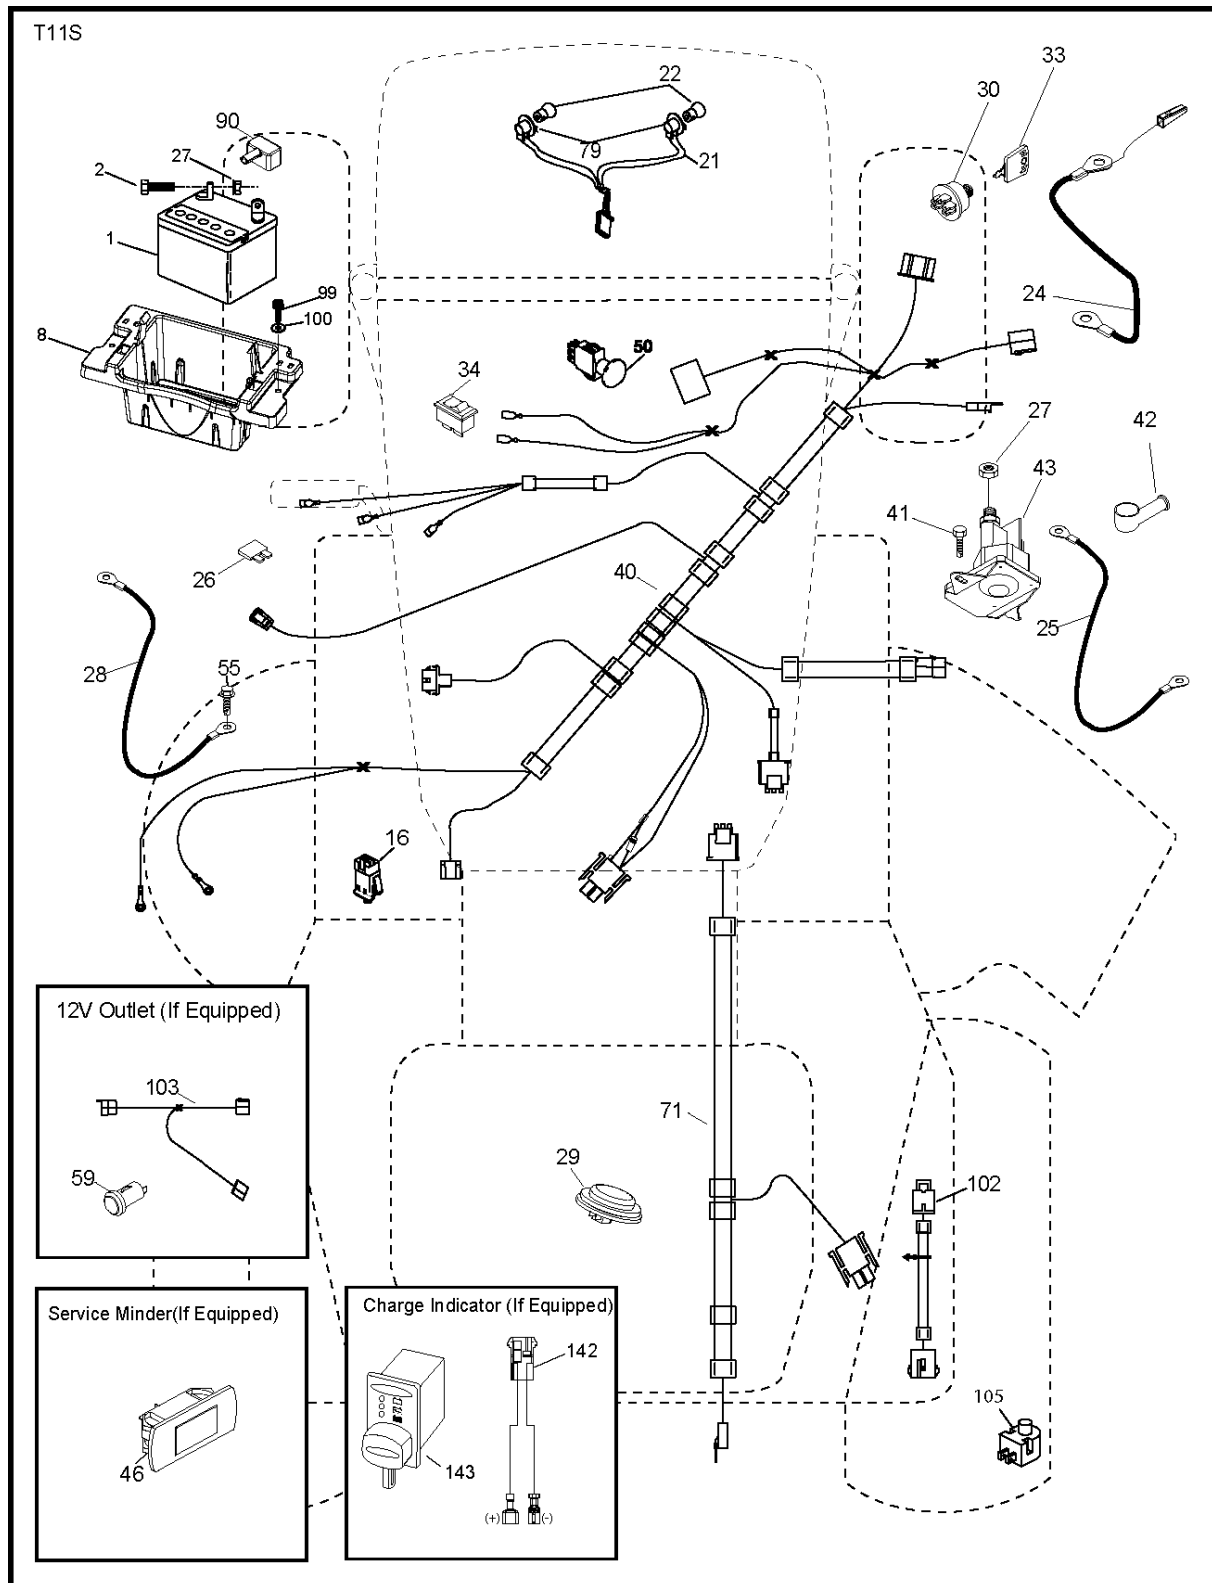

## DECALS

TS 142T, 96041044900, 2020-03

Ref	Part No	Description	Remark	QTY KIT
1	599 52 94-01	DECAL		1
2	584 90 46-01	DECAL		1
3	581 57 92-01	DECAL		1
4	597 90 88-01	DECAL		1
5	597 71 19-01	DECAL		1
6	581 57 97-01	DECAL		1
7	586 04 73-02	DECAL		1
8	581 58 00-01	DECAL		1
9	581 57 96-01	DECAL		1
--	581 72 48-01	DECAL		1
--	581 72 46-01	DECAL		1
--	532 43 96-81	FOOT PLATE		1
--	532 43 96-82	PAD		1

## WHEELS &amp; TIRES

TS 142T, 96041044900, 2020-03

Ref	Part No	Description	Remark	QTY KIT
1	532 05 91-92	CAP VALVE		1
2	532 06 51-39	NIPPLE		1
3	532 13 83-36	RIM	FRONT	1
4	532 05 99-04	HOSE	(Service Item Only)	1
5	532 10 62-22	TIRE	FRONT (15 X 6-6)	1
6	532 00 02-78	NIPPLE	(Front Wheel Only)	1
7	532 00 90-40	BEARING	(Front Wheel Only)	1
8	532 17 50-39	HUB CAP		1
9	532 12 20-82	TIRE	REAR (20 X 8-8)	1
10	532 00 71-52	TUBE	(Service Item Only)	1
11	532 13 83-37	RIM SPROCKET	REAR	1
- -	532 14 43-34	SEALING FOAM		1