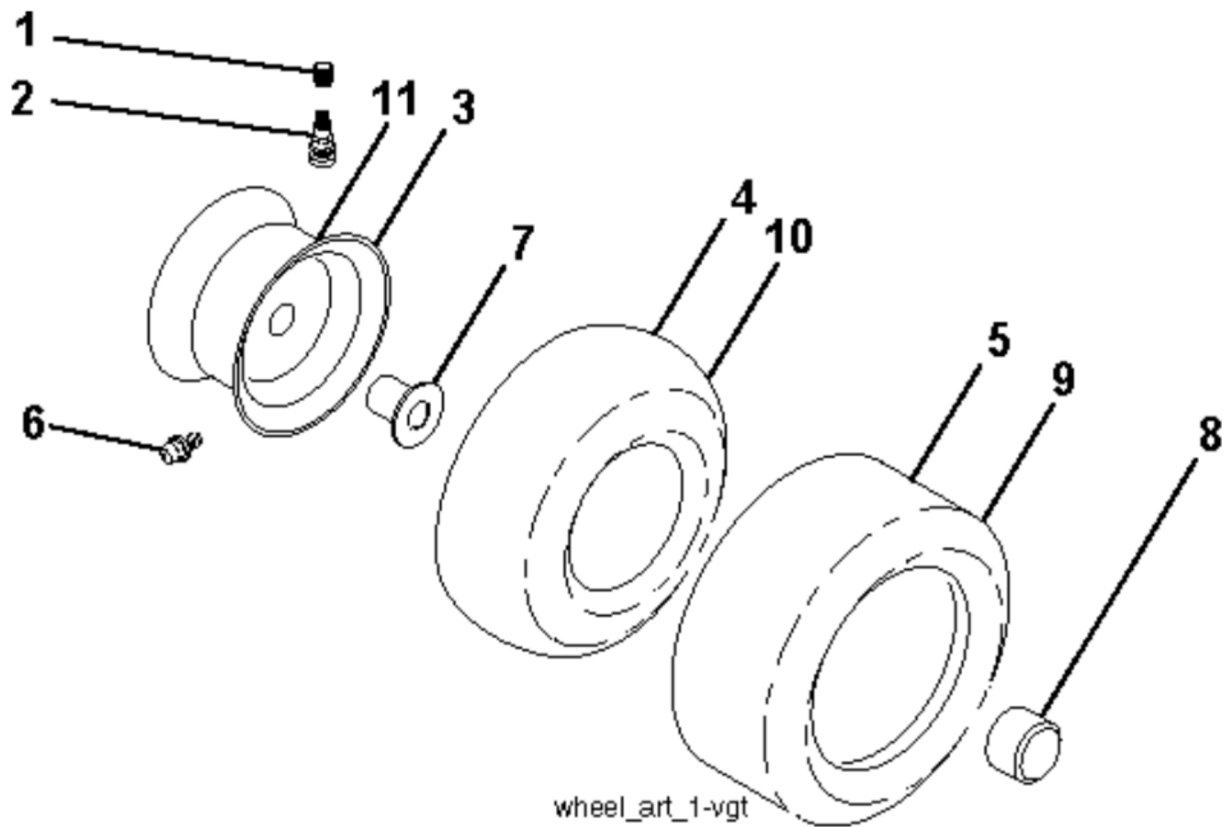

## DECALS

TS 142T, 96041044900, 2020-03

Ref	Part No	Description	Remark	QTY KIT
1	599 52 94-01	DECAL		1
2	584 90 46-01	DECAL		1
3	581 57 92-01	DECAL		1
4	597 90 88-01	DECAL		1
5	597 71 19-01	DECAL		1
6	581 57 97-01	DECAL		1
7	586 04 73-02	DECAL		1
8	581 58 00-01	DECAL		1
9	581 57 96-01	DECAL		1
--	581 72 48-01	DECAL		1
--	581 72 46-01	DECAL		1
--	532 43 96-81	FOOT PLATE		1
--	532 43 96-82	PAD		1

## WHEELS &amp; TIRES

TS 142T, 96041044900, 2020-03

Ref	Part No	Description	Remark	QTY KIT
1	532 05 91-92	CAP VALVE		1
2	532 06 51-39	NIPPLE		1
3	532 13 83-36	RIM	FRONT	1
4	532 05 99-04	HOSE	(Service Item Only)	1
5	532 10 62-22	TIRE	FRONT (15 X 6-6)	1
6	532 00 02-78	NIPPLE	(Front Wheel Only)	1
7	532 00 90-40	BEARING	(Front Wheel Only)	1
8	532 17 50-39	HUB CAP		1
9	532 12 20-82	TIRE	REAR (20 X 8-8)	1
10	532 00 71-52	TUBE	(Service Item Only)	1
11	532 13 83-37	RIM SPROCKET	REAR	1
- -	532 14 43-34	SEALING FOAM		1