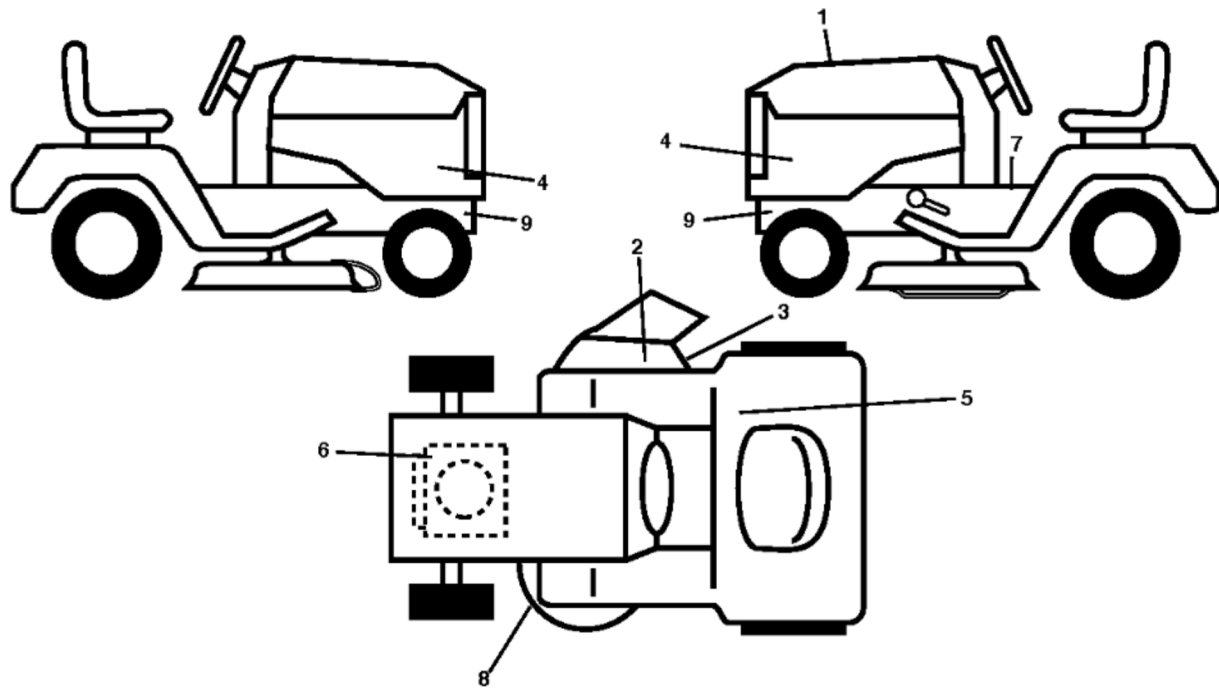

## DECALS

TS 142T, 96041044900, 2020-03

Ref	Part No	Description	Remark	QTY KIT
1	599 52 94-01	DECAL		1
2	584 90 46-01	DECAL		1
3	581 57 92-01	DECAL		1
4	597 90 88-01	DECAL		1
5	597 71 19-01	DECAL		1
6	581 57 97-01	DECAL		1
7	586 04 73-02	DECAL		1
8	581 58 00-01	DECAL		1
9	581 57 96-01	DECAL		1
--	581 72 48-01	DECAL		1
--	581 72 46-01	DECAL		1
--	532 43 96-81	FOOT PLATE		1
--	532 43 96-82	PAD		1

## WHEELS &amp; TIRES

TS 142T, 96041044900, 2020-03

Ref	Part No	Description	Remark	QTY KIT
1	532 05 91-92	CAP VALVE		1
2	532 06 51-39	NIPPLE		1
3	532 13 83-36	RIM	FRONT	1
4	532 05 99-04	HOSE	(Service Item Only)	1
5	532 10 62-22	TIRE	FRONT (15 X 6-6)	1
6	532 00 02-78	NIPPLE	(Front Wheel Only)	1
7	532 00 90-40	BEARING	(Front Wheel Only)	1
8	532 17 50-39	HUB CAP		1
9	532 12 20-82	TIRE	REAR (20 X 8-8)	1
10	532 00 71-52	TUBE	(Service Item Only)	1
11	532 13 83-37	RIM SPROCKET	REAR	1
- -	532 14 43-34	SEALING FOAM		1