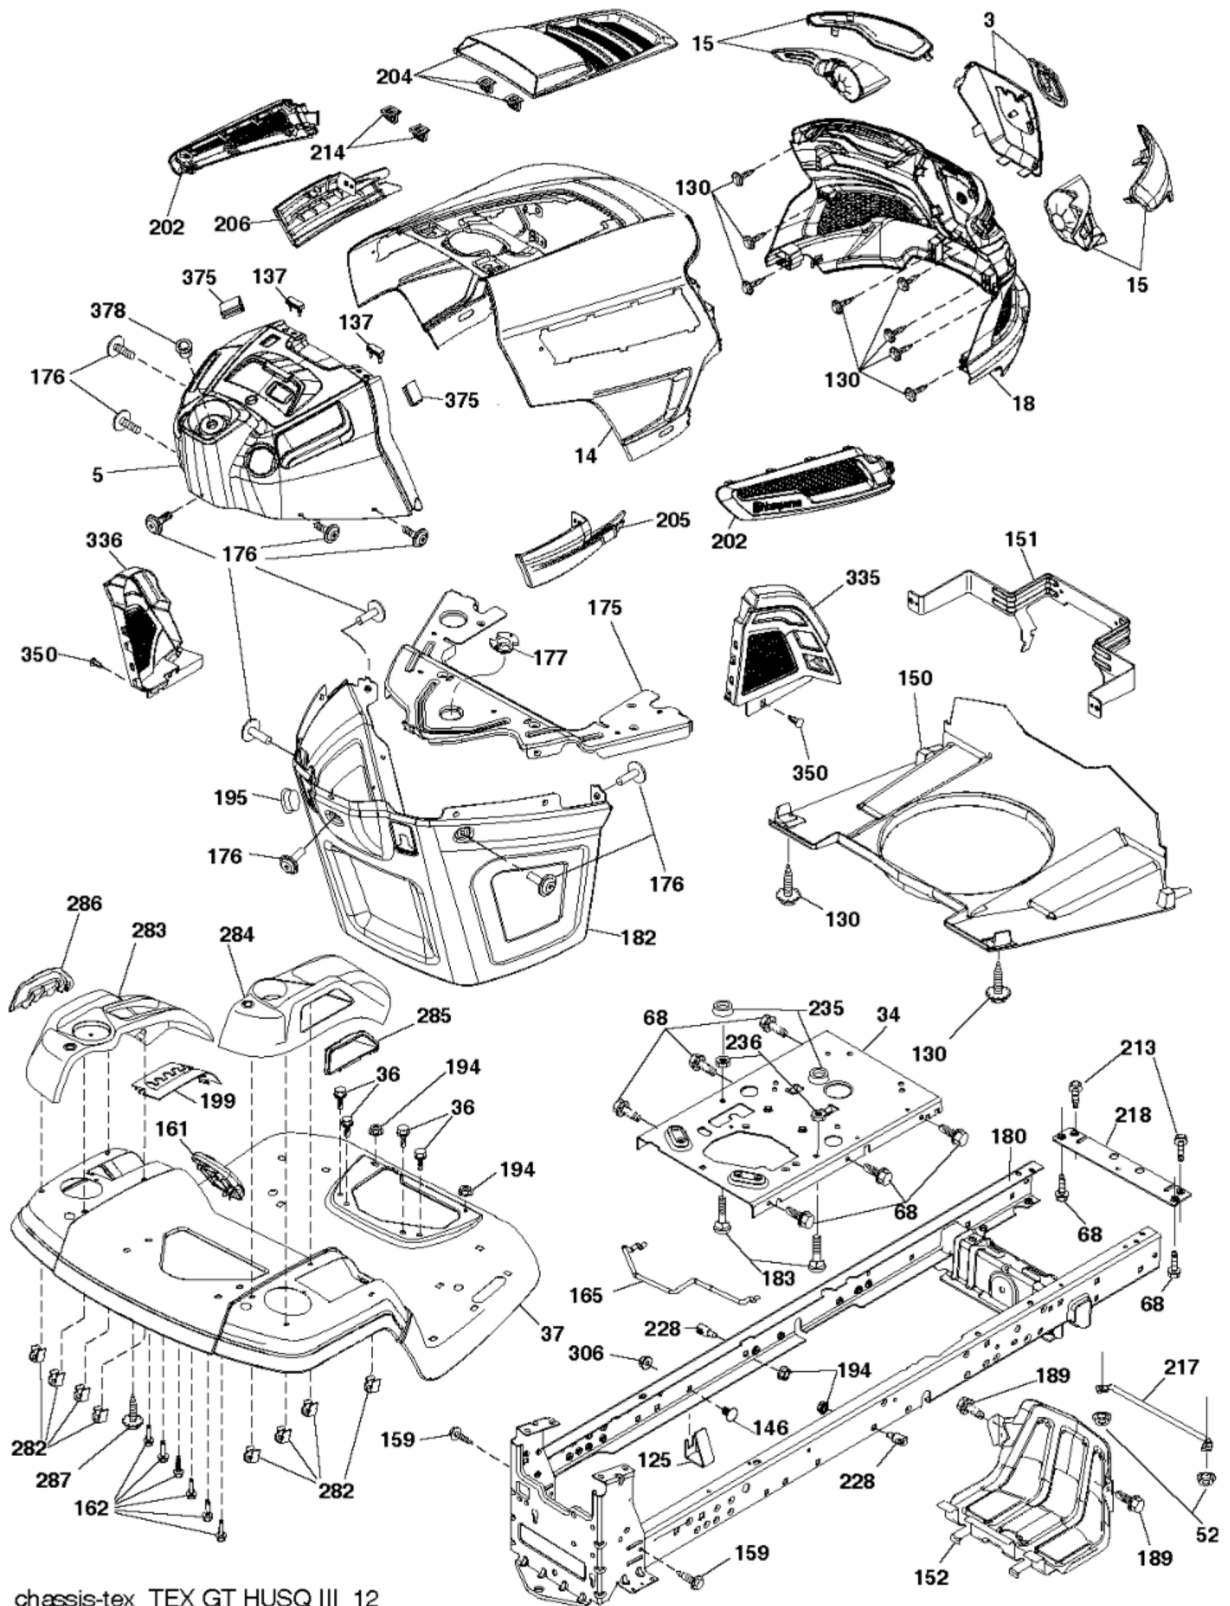

CHASSIS & ENCLOSURES

TS 142T, 96041044900, 2020-03

Ref	Part No	Description	Remark	QTY KIT
3	597 68 82-01	COVER		1
5	590 74 88-13	DASHBOARD		1
14	532 44 11-77	HOOD		1
15	597 86 79-01	SERVICE KIT		1
18	597 40 71-01	GRILLE		1
34	580 91 08-01	CHASSIS		1
36	817 06 05-12	SCREW		1
37	532 44 11-78	FENDER		1
52	596 04 05-01	LOCK NUT		1
68	596 03 07-01	SCREW		1
125	581 68 48-01	CLIP		1
130	596 32 17-01	SCREW		1
137	532 40 75-90	DAMPING PIECE		1
146	581 85 79-01	BOLT		1
150	532 43 97-74	AIR DUCT		1
151	532 43 66-70	BRACKET		1
152	532 43 98-70	SHIELD		1
159	817 00 06-12	SCREW		1
161	532 43 97-81	FUEL		1
162	596 13 41-01	SCREW		1
165	532 19 68-26	BRACKET		1
175	590 60 77-02	CROSS MEMBER		1
176	532 40 07-76	SCREW		1
177	532 19 52-28	BUSHING		1
180	532 19 54-57	CHASSIS		1
182	532 40 68-59	DASH		1
183	595 30 57-01	SCREW		1
189	817 00 05-12	SCREW		1
194	596 13 57-01	LOCK NUT		1
195	532 40 41-37	TROU*RPL.PAR 532401556428		1
199	532 41 34-85	PLATE		1
202	597 86 77-01	SERVICE KIT		1
204	597 40 80-01	VENT		1
205	532 43 97-30	SKIRT		1
206	532 43 97-29	SKIRT		1
213	596 03 05-01	SCREW		1
214	532 19 91-45	CLIP		1
217	532 40 91-67	ROD		1
218	532 19 63-95	PLATE		1
228	532 19 51-61	STUD		1
235	596 56 42-01	SPACER		1
236	873 93 05-00	NUT		1
282	532 41 41-10	CLIP		1
283	532 44 20-39	DECK		1
284	532 43 98-23	CONSOLE		1
285	532 41 63-15	CONSOLE		1
286	532 41 63-17	CONSOLE		1
287	817 60 04-06	SCREW		1
306	873 90 06-00	NUT		1
335	532 44 82-04	COVER		1
336	532 44 53-09	COVER		1
350	532 44 51-43	CLIP		1
375	586 90 82-01	BUMPER		1
378	590 84 98-01	BUSHING		1
--	597 33 48-01	BUMPER ASSY		1