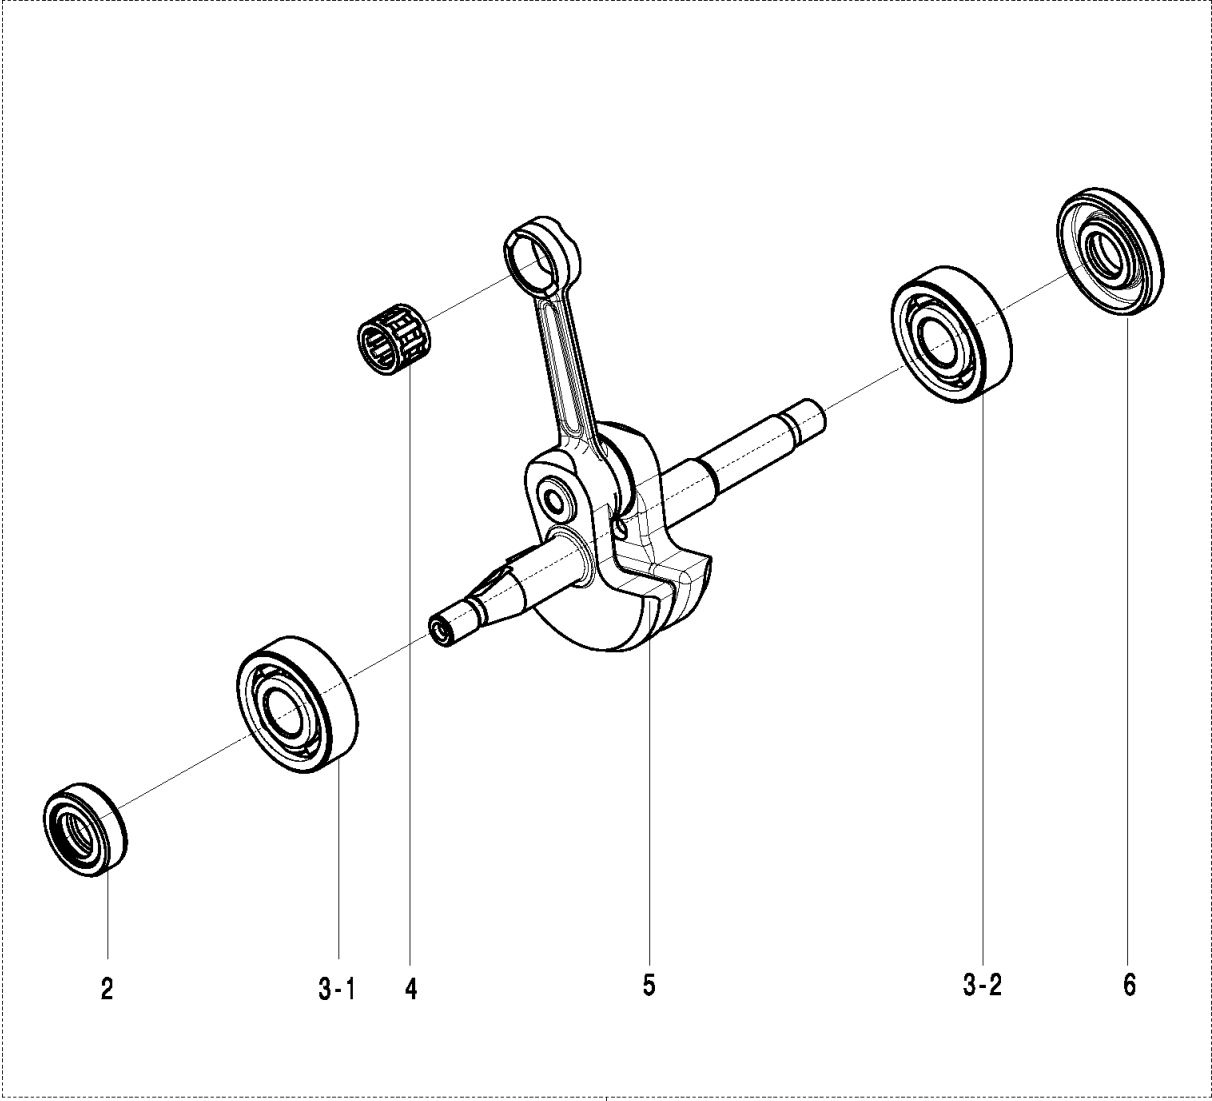

CRANKSHAFT

120, 967067902, 20162300001-Current

Ref	Part No	Description	Remark	QTY KIT
1	582 62 91-01	CRANKSHAFT ASSY	incl 2-6	1
4	574 72 57-01	NEEDLE BEARING		1