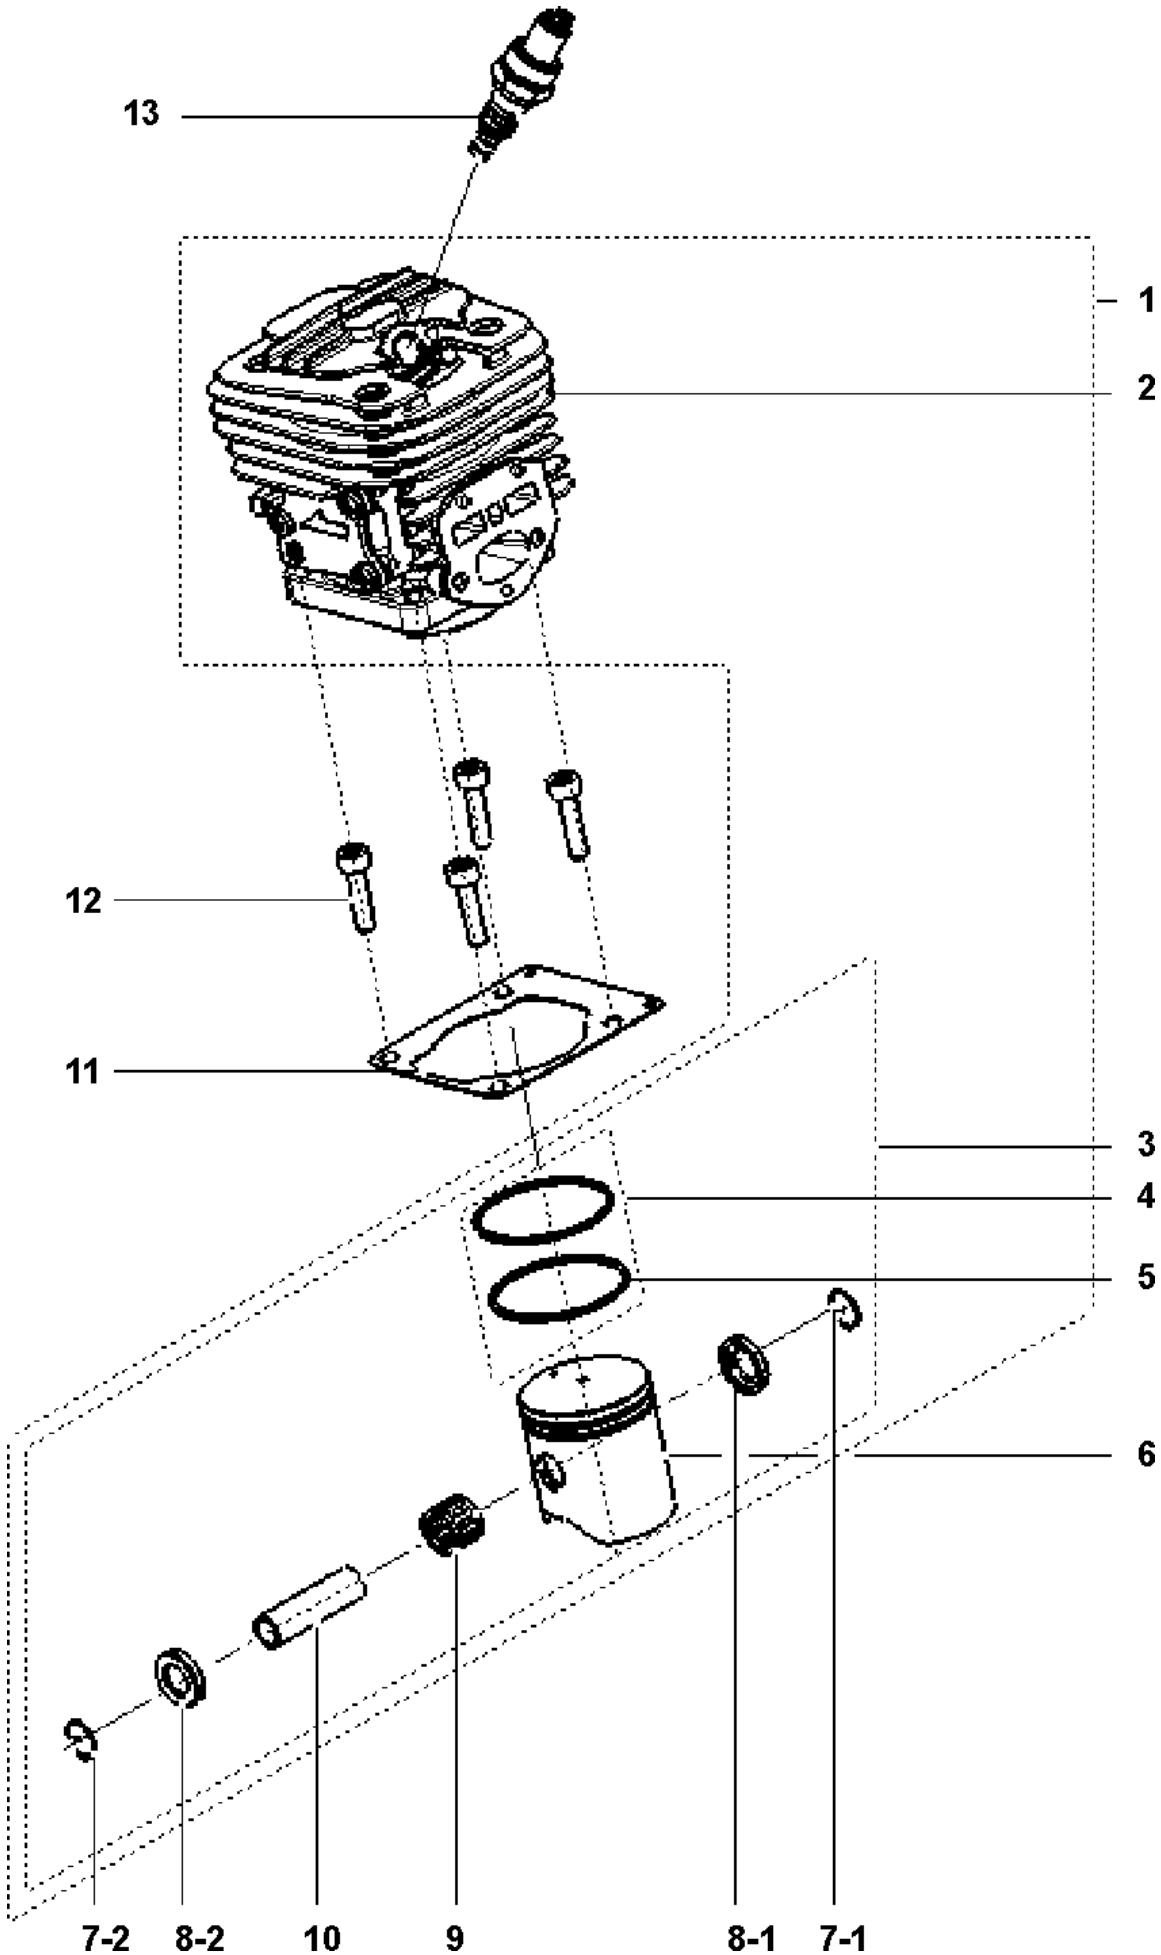

SPARE PARTS LIST

CHAIN SAWS

120, 967067902, 20162300001-Current

STARTER

120, 967067902, 20162300001-Current

Ref	Part No	Description	Remark	QTY KIT
1	582 61 84-01	STARTER ASSY	incl 2-12	1
2	582 66 40-01	STARTER HOUSING	incl 5, 12	1
7	584 79 18-01	SPRING		1
10	582 61 85-01	PULLEY ASSY	incl 11, 3-2	1

CYLINDER COVER

120, 967067902, 20162300001-Current

Ref	Part No	Description	Remark	QTY KIT
1	582 61 86-01	CYLINDER ASSY	incl 2-3	1
4	582 88 32-01	KNOB		1

IGNITION SYSTEM

120, 967067902, 20162300001-Current

Ref	Part No	Description	Remark	QTY KIT
1	582 61 81-01	FLYWHEEL ASSY	incl 2-3	1
4	582 61 82-01	IGNITION KIT	incl 5-6	1
7	574 22 64-01	SWITCH		1
8	574 72 72-01	WIRE		1
9	574 22 31-01	WIRE		1

CYLINDER

120, 967067902, 20162300001-Current

Ref	Part No	Description	Remark	QTY KIT
1	582 63 00-02	CYLINDER ASSY	incl 2-13	1
3	582 62 87-01	PISTON ASSY	incl 6-10	1
4	582 62 88-01	PISTON ASSY	incl 5	1
9	574 72 57-01	NEEDLE BEARING		1
11	574 22 20-01	GASKET		1
12	584 95 59-01	SCREW		4
13	578 41 02-01	SPARK PLUG		1