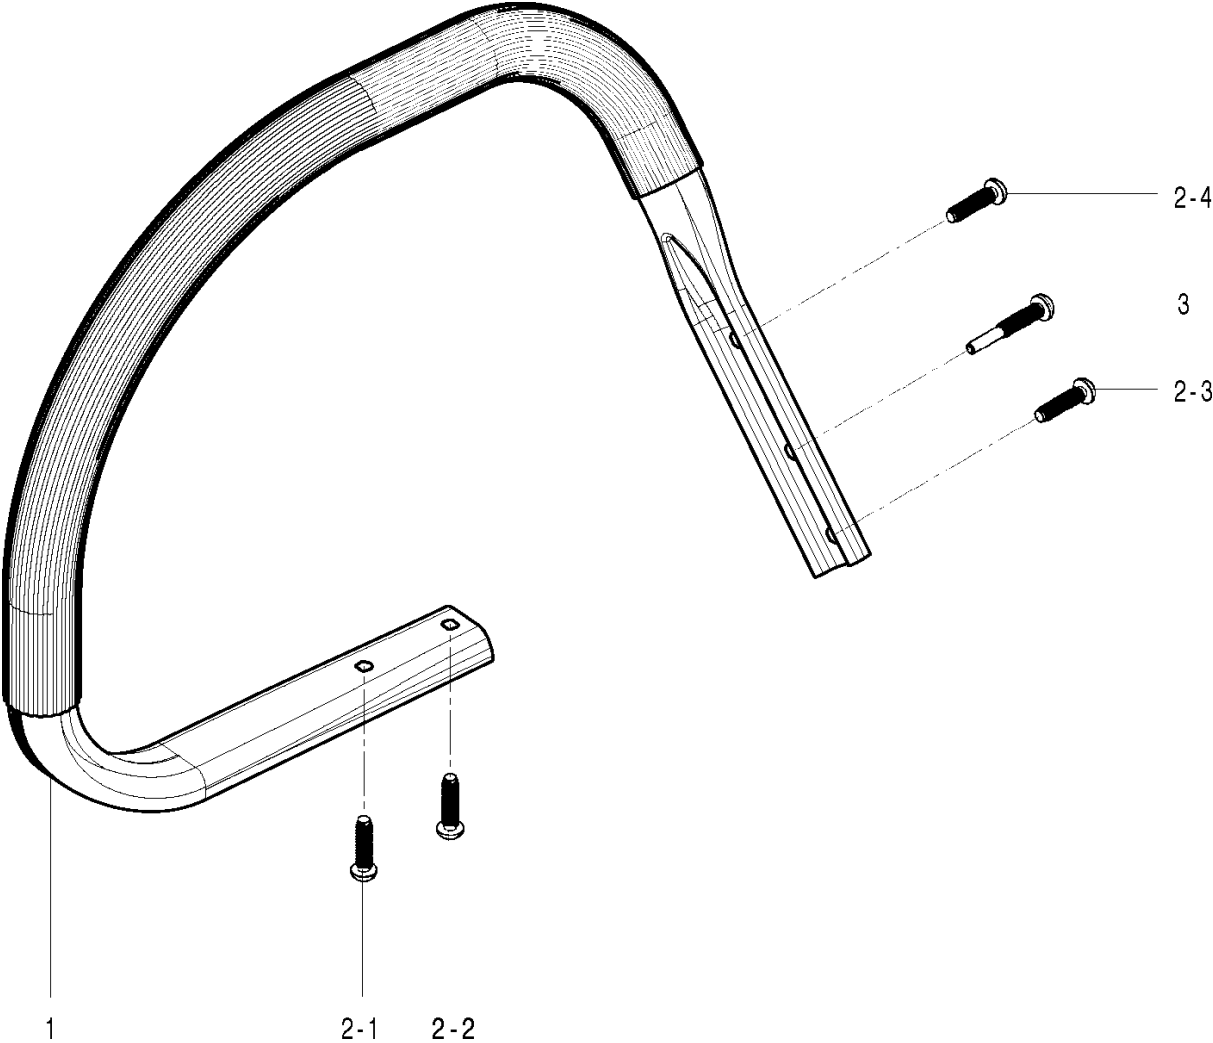

HANDLE

120, 967067902, 20162300001-Current

Ref	Part No	Description	Remark	QTY KIT
1	574 22 74-03	FRONT HANDLE		1
2	574 22 39-01	SCREW		4
3	574 73 35-01	SCREW		1