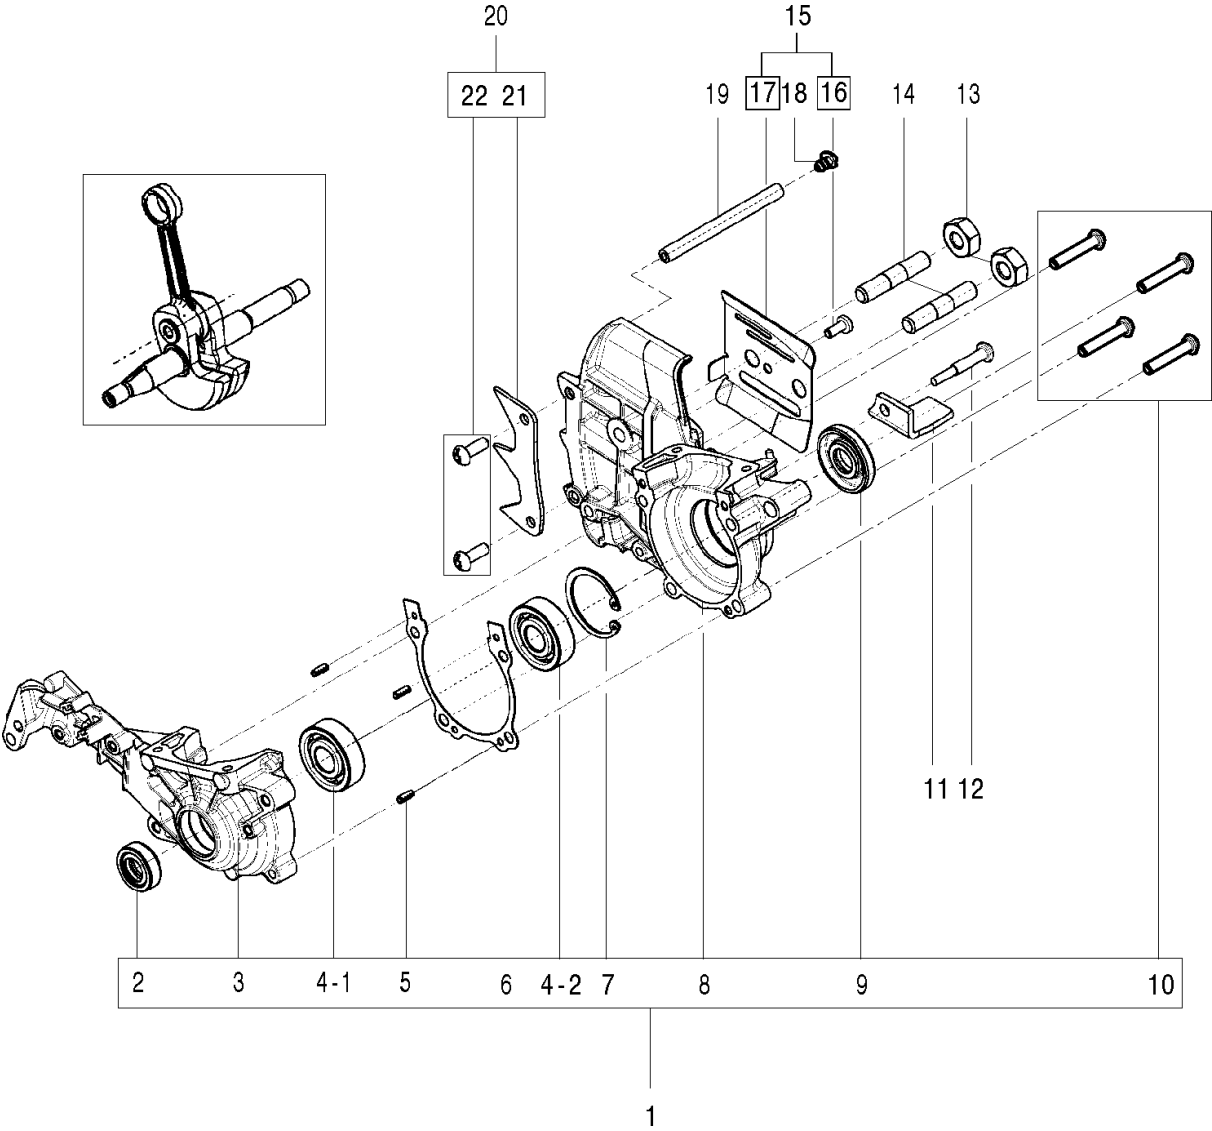

SPARE PARTS LIST

CHAIN SAWS

120, 967067902, 20162300001-Current

STARTER

120, 967067902, 20162300001-Current

Ref	Part No	Description	Remark	QTY KIT
1	582 61 84-01	STARTER ASSY	incl 2-12	1
2	582 66 40-01	STARTER HOUSING	incl 5, 12	1
7	584 79 18-01	SPRING		1
10	582 61 85-01	PULLEY ASSY	incl 11, 3-2	1

Ref	Part No	Description	Remark	QTY KIT
1	582 63 00-02	CYLINDER ASSY	incl 2-13	1
3	582 62 87-01	PISTON ASSY	incl 6-10	1
4	582 62 88-01	PISTON ASSY	incl 5	1
9	574 72 57-01	NEEDLE BEARING		1
11	574 22 20-01	GASKET		1
12	584 95 59-01	SCREW		4
13	578 41 02-01	SPARK PLUG		1

OIL PUMP

120, 967067902, 20162300001-Current

Ref	Part No	Description	Remark	QTY KIT
1	574 22 44-01	SPACER		1
2	589 40 44-01	OIL PUMP ASSY		1
4	574 22 13-02	SCREW		2
4	574 22 13-02	SCREW		2
5	589 40 46-01	COVER ASSY		1
7	574 22 48-01	WORM GEAR		1
8	585 90 46-01	CLUTCH DRUM		1
9	514 18 33-01	BEARING		1
10	574 22 51-01	WASHER		1
11	574 22 52-01	CLUTCH ASSY		1

Ref	Part No	Description	Remark	QTY KIT
1	582 62 91-01	CRANKSHAFT ASSY	incl 2-6	1
4	574 72 57-01	NEEDLE BEARING		1

CARBURETOR & AIR FILTER

120, 967067902, 20162300001-Current

Ref	Part No	Description	Remark	QTY KIT
1	584 95 63-02	SCREW		2
2	574 22 39-01	SCREW		1
3	574 72 97-01	FILTER HOLDER		1
4	582 20 33-01	CARBURETTOR		1
7	589 57 02-01	NUT		2
8	589 49 52-01	ADAPTER		1
9	574 22 13-04	SCREW		2
10	574 22 35-02	GASKET		1
11	589 57 01-01	SPACER		2
12	574 22 36-01	GASKET		1
13	588 81 86-03	CHOKE	incl 6-7	1
14	574 22 37-02	AIR FILTER ASSY		1