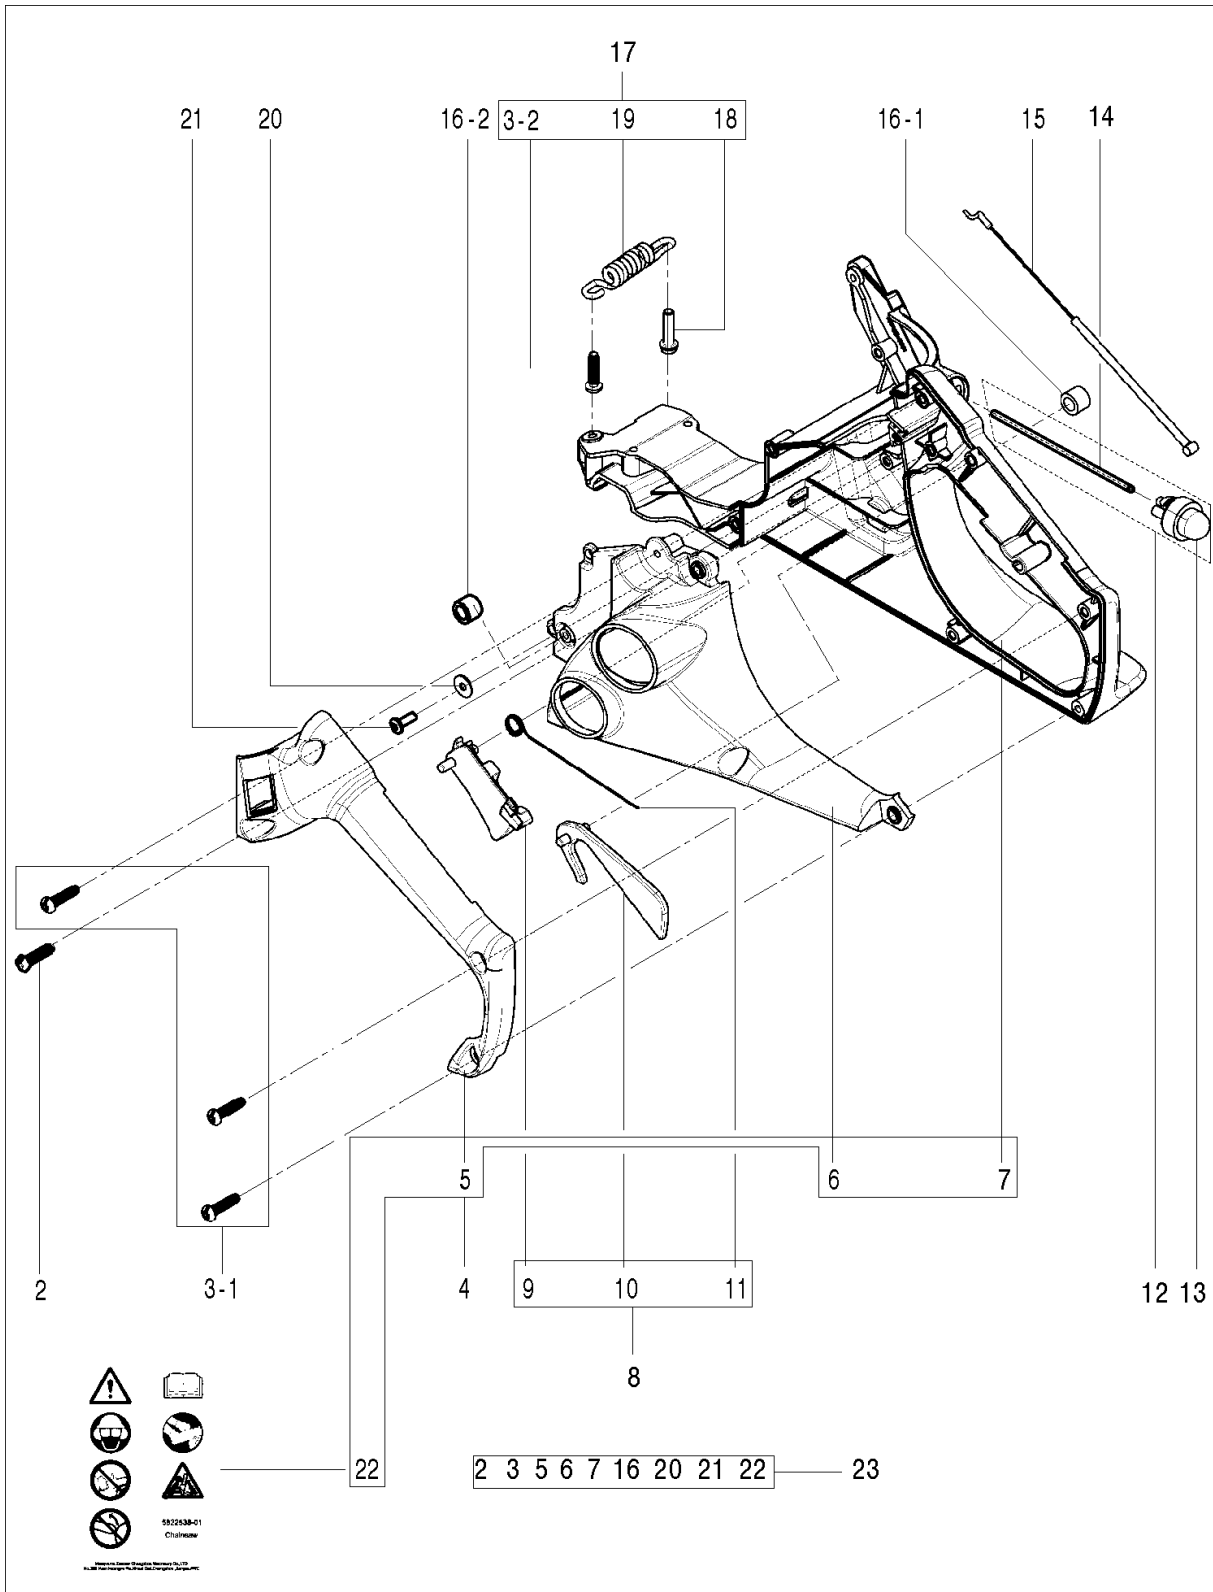

REAR HANDLE

120, 967067902, 20162300001-Current

Ref	Part No	Description	Remark	QTY KIT
1	582 63 06-01	HANDLE ASSY	incl 2-23	1
2	574 22 39-02	SCREW		1
3	574 22 39-01	SCREW		3
4	582 63 07-01	HANDLE ASSY	incl 5-7, 22	1
8	582 63 08-01	TRIGGER	incl 9-11	1
12	582 63 09-01	PURGE	incl 13-14	1
15	574 22 67-01	THROTTLE CABLE		1
16	574 73 29-01	GROMMET		2
17	582 63 10-01	SPRING	incl 18, 19, 22	1
20	734 11 37-41	WASHER		1
21	574 22 65-02	SCREW		1
23	582 63 11-01	REAR HANDLE ASSY	incl 2-7, 16, 20-22	1