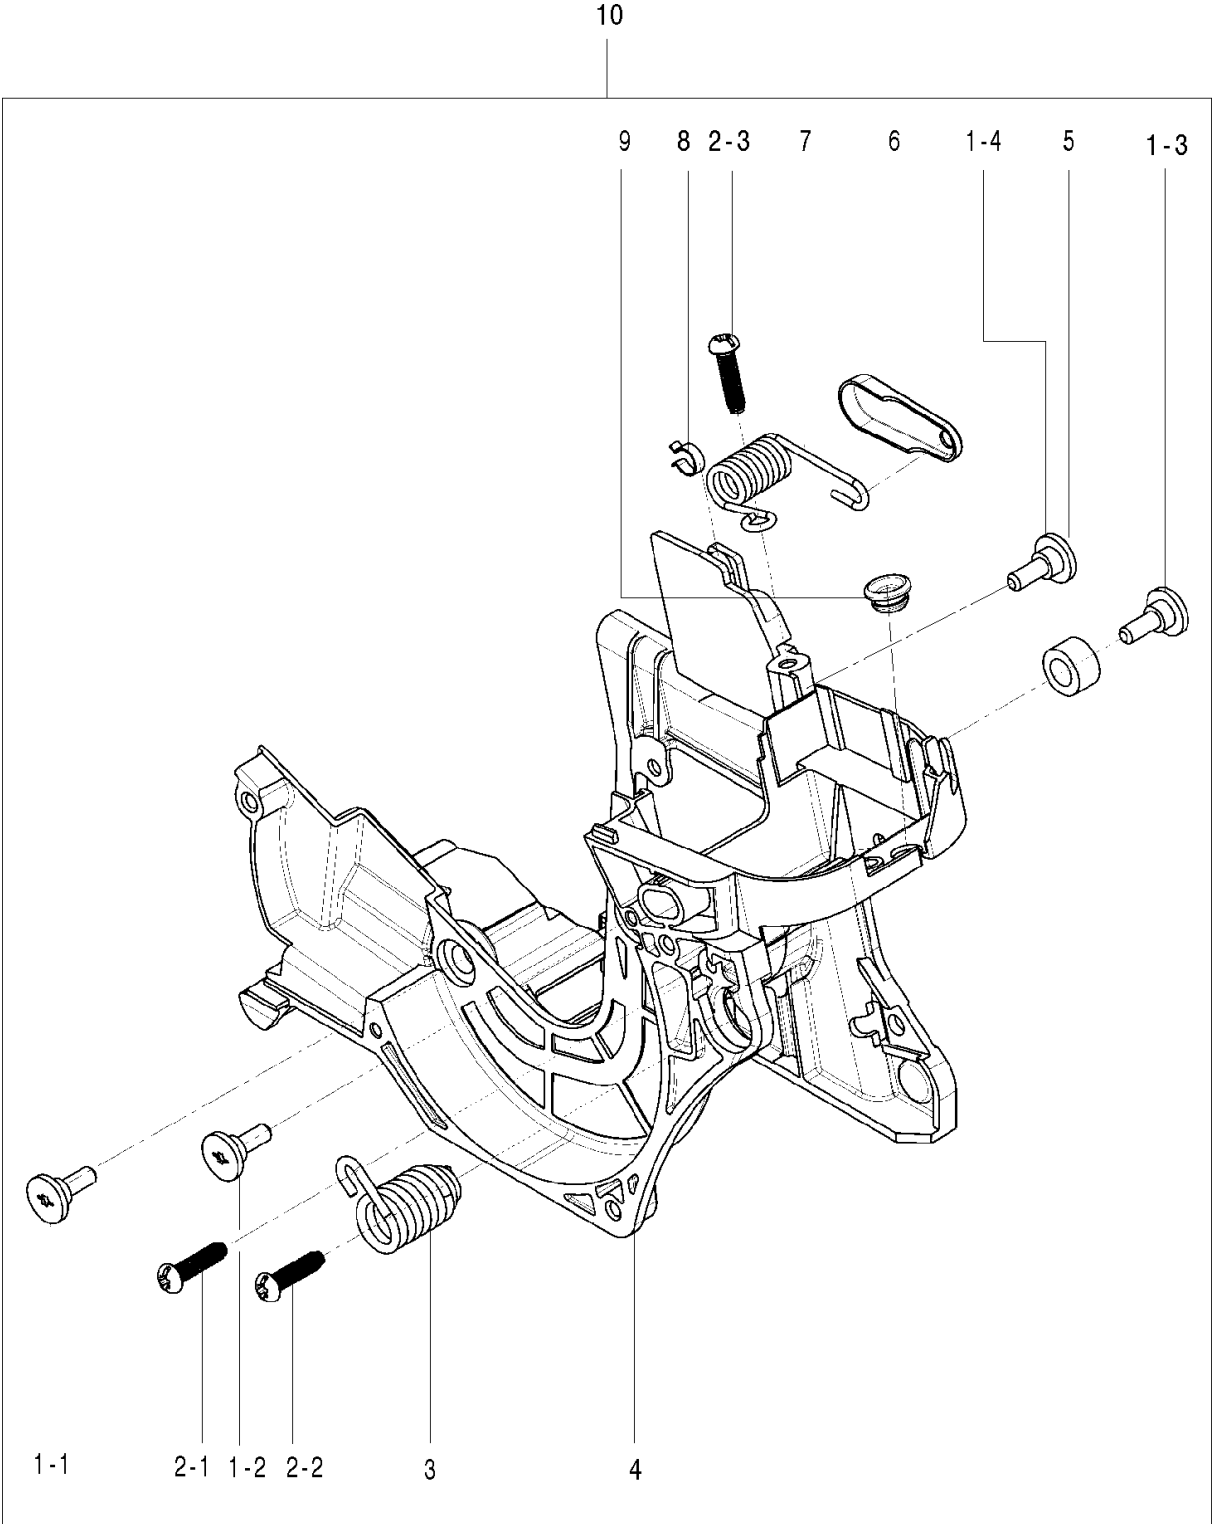

BRACKET

120, 967067902, 20162300001-Current

Ref	Part No	Description	Remark	QTY KIT
1	574 73 01-01	SCREW		4
2	574 22 39-01	SCREW		3
3	574 22 42-01	SPRING		1
5	574 22 53-01	GROMMET		1
6	574 22 76-01	SPACER		1
7	574 22 75-01	SPRING		1
8	574 22 43-01	BUSH		1
9	574 72 85-01	GROMMET		1
10	586 09 86-03	BRACKET	incl 1-9	1