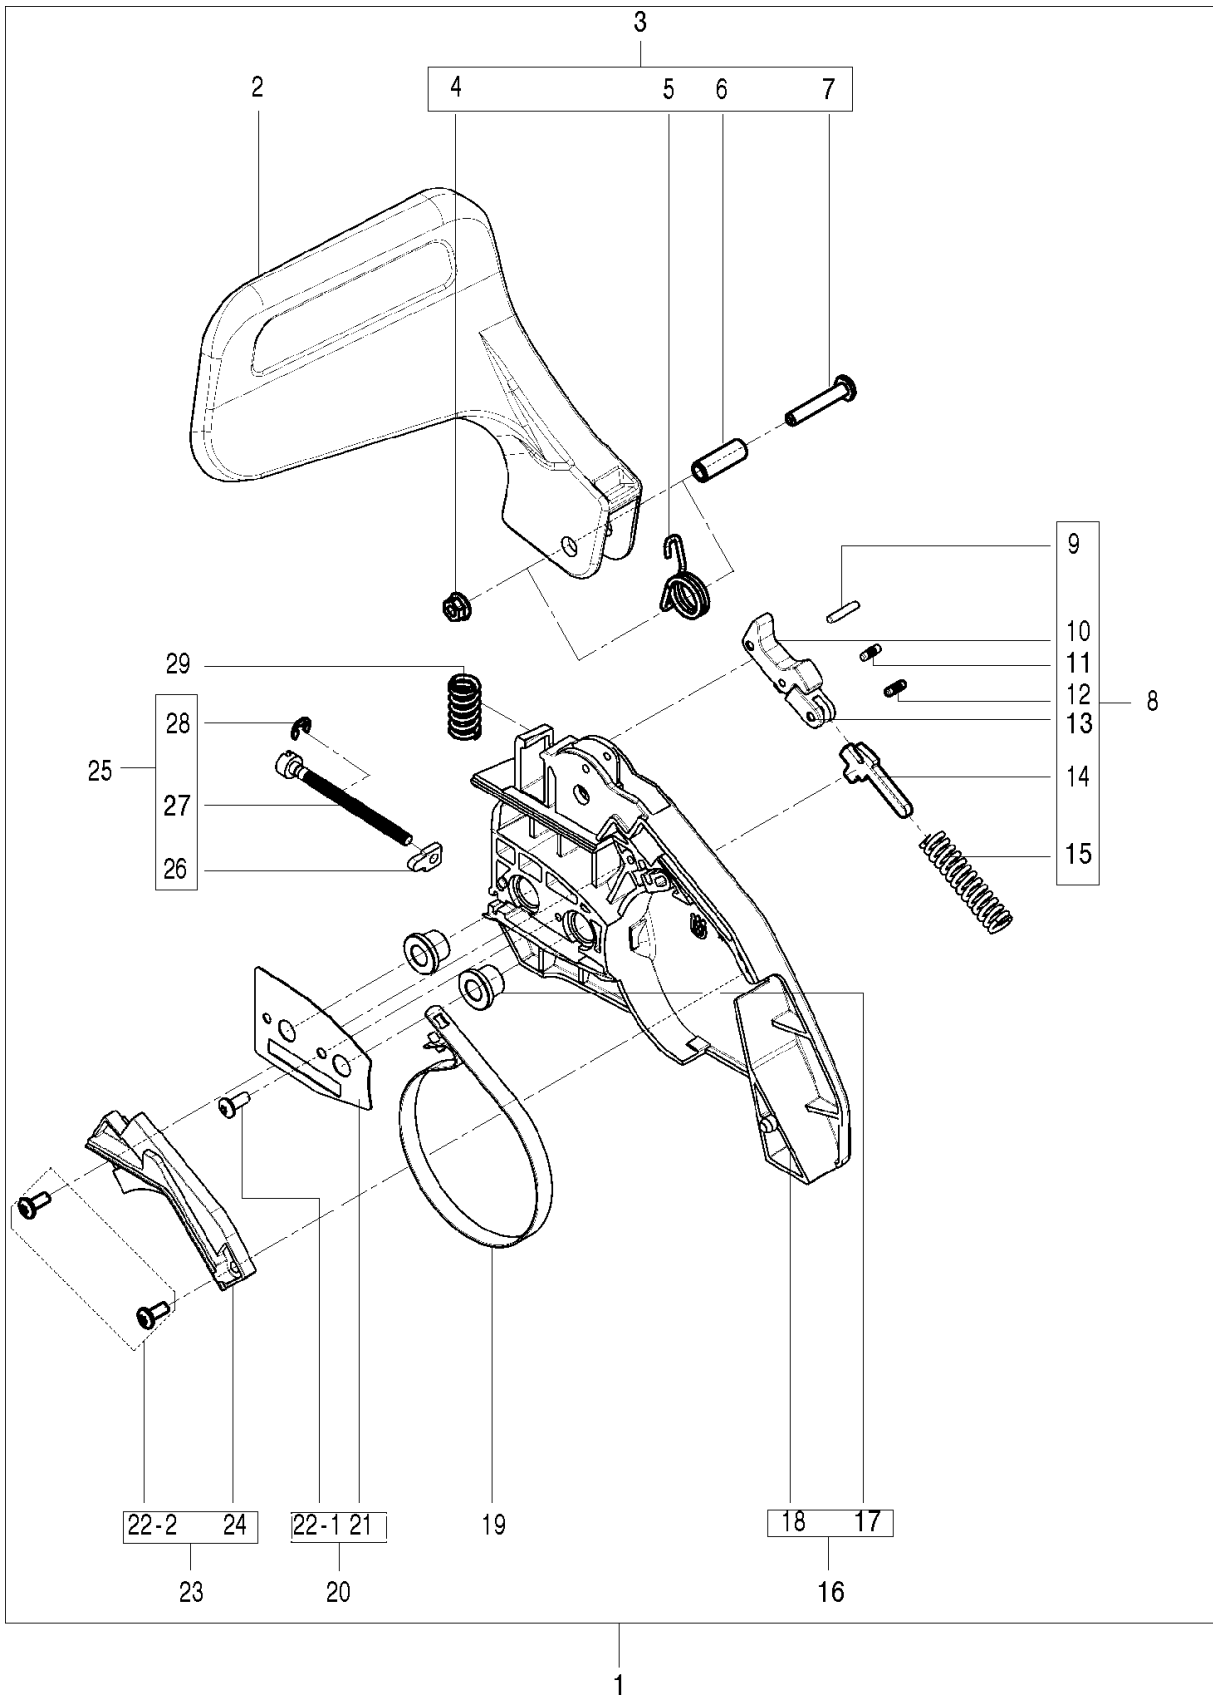

SPARE PARTS LIST

CHAIN SAWS

120, 967067902, 20162300001-Current

STARTER

120, 967067902, 20162300001-Current

Ref	Part No	Description	Remark	QTY KIT
1	582 61 84-01	STARTER ASSY	incl 2-12	1
2	582 66 40-01	STARTER HOUSING	incl 5, 12	1
7	584 79 18-01	SPRING		1
10	582 61 85-01	PULLEY ASSY	incl 11, 3-2	1

CHAIN BRAKE

120, 967067902, 20162300001-Current

Ref	Part No	Description	Remark	QTY KIT
1	582 10 26-02	CHAIN BRAKE ASSY	incl 2-29	1
2	585 59 83-02	HAND GUARD		1
3	582 61 01-01	HAND GUARD ASSY	incl 3-7	1
8	582 61 02-01	BRAKE BAND ASSY	incl 9-15	1
16	582 10 24-01	CLUTCH COVER ASSY	incl 17, 18	1
19	581 42 73-01	BRAKE BAND	Pivot. 3/8-16	1
20	582 61 03-01	GASKET	incl 21, 22-1	1
23	582 61 05-01	COVER ASSY	incl 24, 22-2	1
25	582 61 04-01	CHAIN BRAKE	incl 26-28	1
29	586 04 22-01	SPRING		1

Ref	Part No	Description	Remark	QTY KIT
1	582 63 00-02	CYLINDER ASSY	incl 2-13	1
3	582 62 87-01	PISTON ASSY	incl 6-10	1
4	582 62 88-01	PISTON ASSY	incl 5	1
9	574 72 57-01	NEEDLE BEARING		1
11	574 22 20-01	GASKET		1
12	584 95 59-01	SCREW		4
13	578 41 02-01	SPARK PLUG		1

OIL PUMP

120, 967067902, 20162300001-Current

Ref	Part No	Description	Remark	QTY KIT
1	574 22 44-01	SPACER		1
2	589 40 44-01	OIL PUMP ASSY		1
4	574 22 13-02	SCREW		2
4	574 22 13-02	SCREW		2
5	589 40 46-01	COVER ASSY		1
7	574 22 48-01	WORM GEAR		1
8	585 90 46-01	CLUTCH DRUM		1
9	514 18 33-01	BEARING		1
10	574 22 51-01	WASHER		1
11	574 22 52-01	CLUTCH ASSY		1