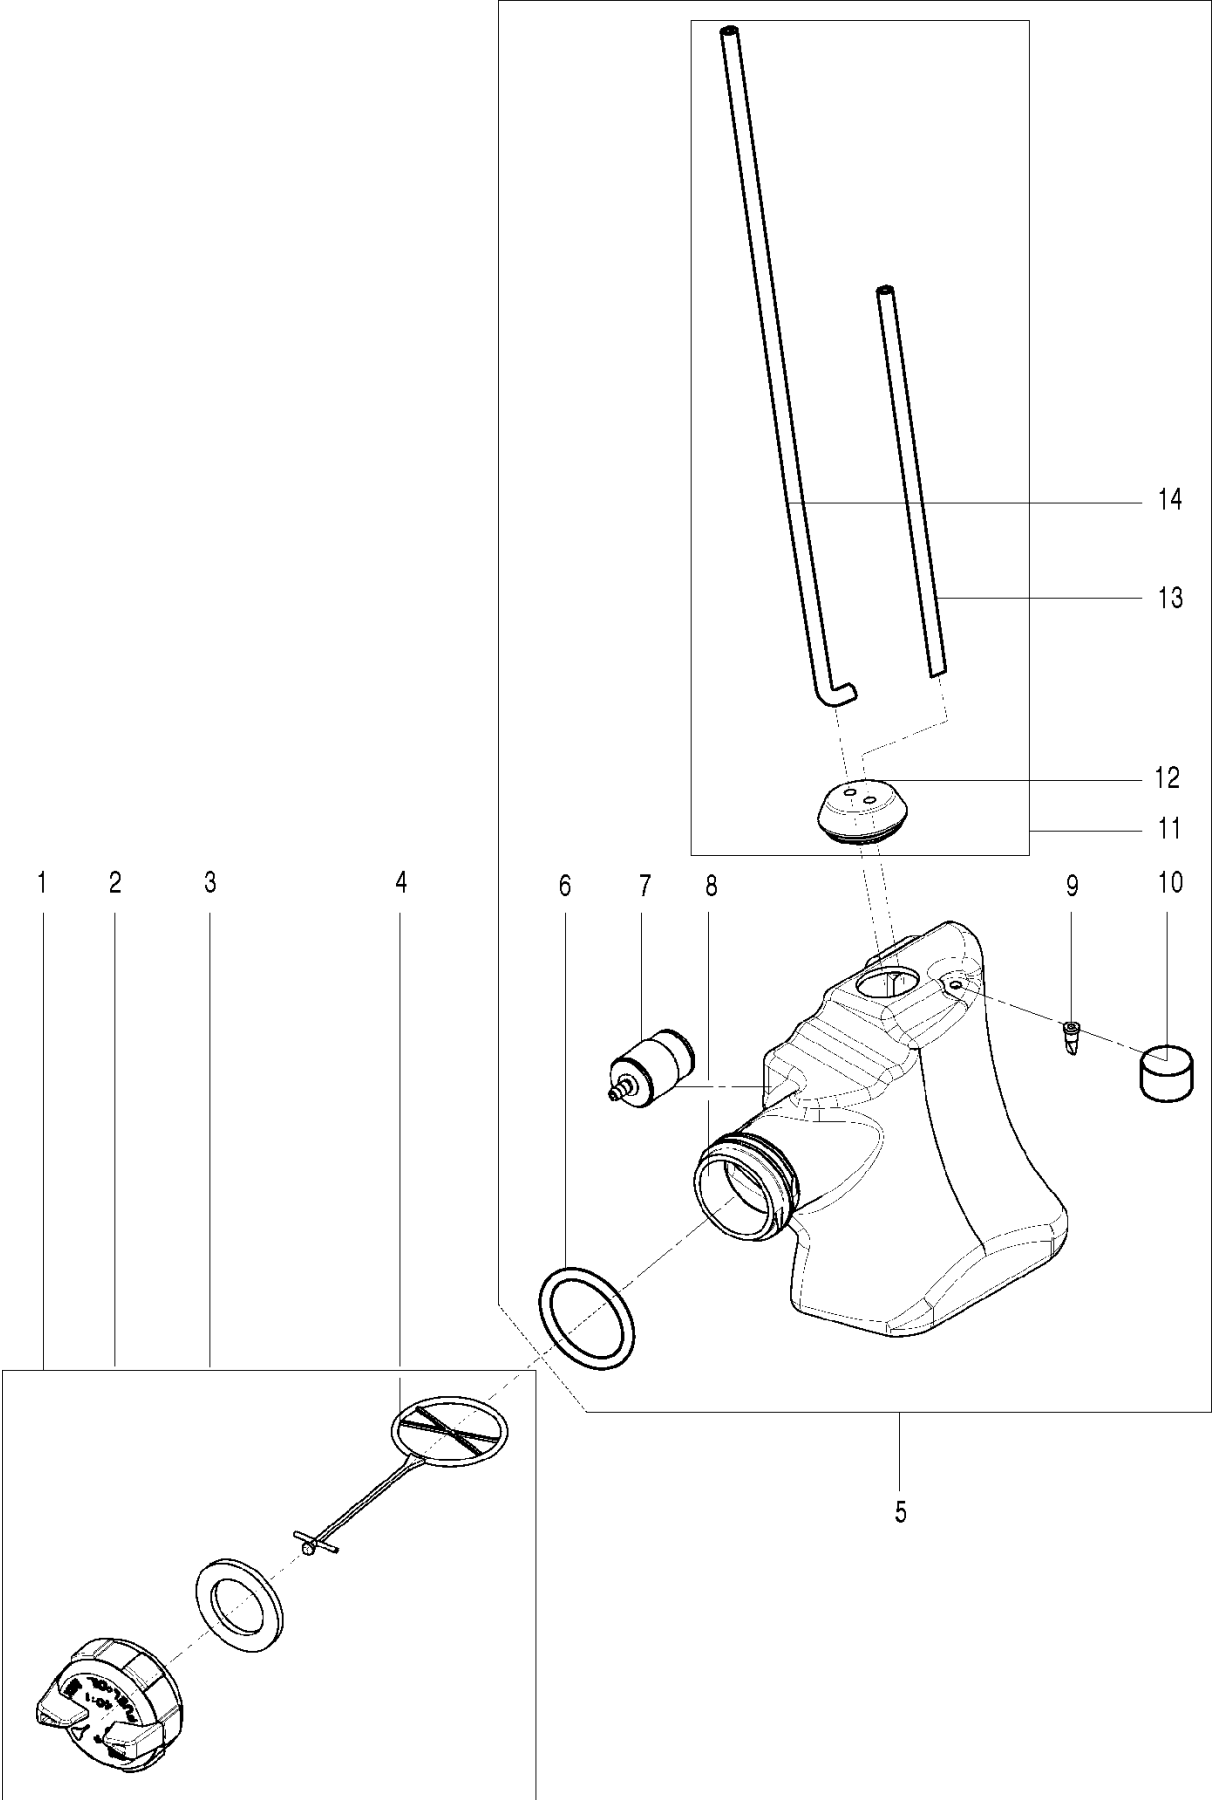

SPARE PARTS LIST

CHAIN SAWS

120, 967067902, 20162300001-Current

STARTER

120, 967067902, 20162300001-Current

Ref	Part No	Description	Remark	QTY KIT
1	582 61 84-01	STARTER ASSY	incl 2-12	1
2	582 66 40-01	STARTER HOUSING	incl 5, 12	1
7	584 79 18-01	SPRING		1
10	582 61 85-01	PULLEY ASSY	incl 11, 3-2	1

HANDLE

120, 967067902, 20162300001-Current

Ref	Part No	Description	Remark	QTY KIT
1	574 22 74-03	FRONT HANDLE		1
2	574 22 39-01	SCREW		4
3	574 73 35-01	SCREW		1

REAR HANDLE

120, 967067902, 20162300001-Current

Ref	Part No	Description	Remark	QTY KIT
1	582 63 06-01	HANDLE ASSY	incl 2-23	1
2	574 22 39-02	SCREW		1
3	574 22 39-01	SCREW		3
4	582 63 07-01	HANDLE ASSY	incl 5-7, 22	1
8	582 63 08-01	TRIGGER	incl 9-11	1
12	582 63 09-01	PURGE	incl 13-14	1
15	574 22 67-01	THROTTLE CABLE		1
16	574 73 29-01	GROMMET		2
17	582 63 10-01	SPRING	incl 18, 19, 22	1
20	734 11 37-41	WASHER		1
21	574 22 65-02	SCREW		1
23	582 63 11-01	REAR HANDLE ASSY	incl 2-7, 16, 20-22	1