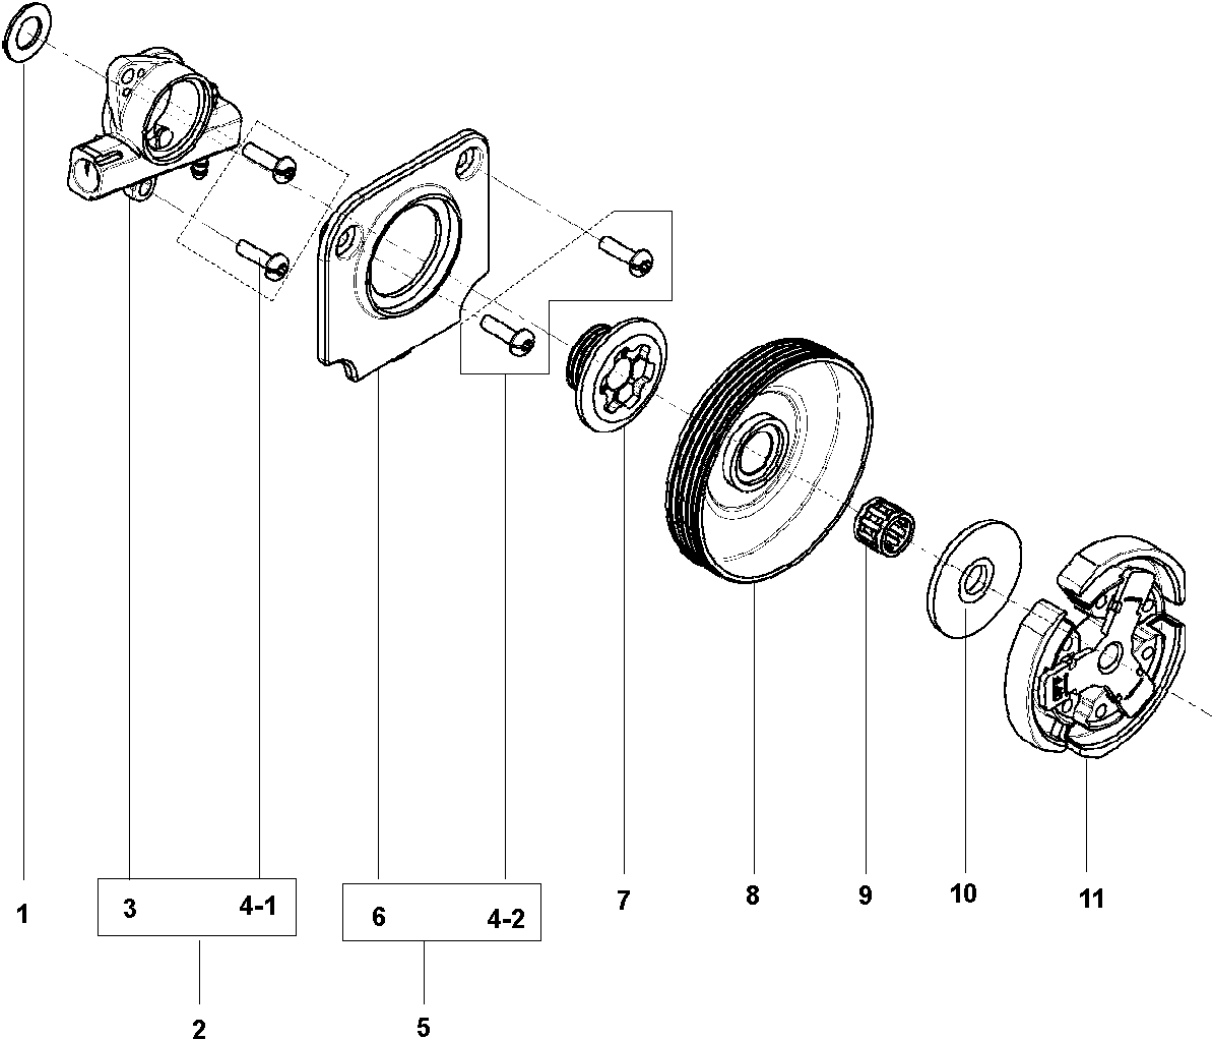

SPARE PARTS LIST

CHAIN SAWS

120, 967067902, 20162300001-Current

STARTER

120, 967067902, 20162300001-Current

Ref	Part No	Description	Remark	QTY KIT
1	582 61 84-01	STARTER ASSY	incl 2-12	1
2	582 66 40-01	STARTER HOUSING	incl 5, 12	1
7	584 79 18-01	SPRING		1
10	582 61 85-01	PULLEY ASSY	incl 11, 3-2	1

CHAIN BRAKE

120, 967067902, 20162300001-Current

Ref	Part No	Description	Remark	QTY KIT
1	582 10 26-02	CHAIN BRAKE ASSY	incl 2-29	1
2	585 59 83-02	HAND GUARD		1
3	582 61 01-01	HAND GUARD ASSY	incl 3-7	1
8	582 61 02-01	BRAKE BAND ASSY	incl 9-15	1
16	582 10 24-01	CLUTCH COVER ASSY	incl 17, 18	1
19	581 42 73-01	BRAKE BAND	Pivot. 3/8-16	1
20	582 61 03-01	GASKET	incl 21, 22-1	1
23	582 61 05-01	COVER ASSY	incl 24, 22-2	1
25	582 61 04-01	CHAIN BRAKE	incl 26-28	1
29	586 04 22-01	SPRING		1

Ref	Part No	Description	Remark	QTY KIT
1	582 61 81-01	FLYWHEEL ASSY	incl 2-3	1
4	582 61 82-01	IGNITION KIT	incl 5-6	1
7	574 22 64-01	SWITCH		1
8	574 72 72-01	WIRE		1
9	574 22 31-01	WIRE		1

CYLINDER

120, 967067902, 20162300001-Current

OIL PUMP

120, 967067902, 20162300001-Current

Ref	Part No	Description	Remark	QTY KIT
1	574 22 44-01	SPACER		1
2	589 40 44-01	OIL PUMP ASSY		1
4	574 22 13-02	SCREW		2
4	574 22 13-02	SCREW		2
5	589 40 46-01	COVER ASSY		1
7	574 22 48-01	WORM GEAR		1
8	585 90 46-01	CLUTCH DRUM		1
9	514 18 33-01	BEARING		1
10	574 22 51-01	WASHER		1
11	574 22 52-01	CLUTCH ASSY		1