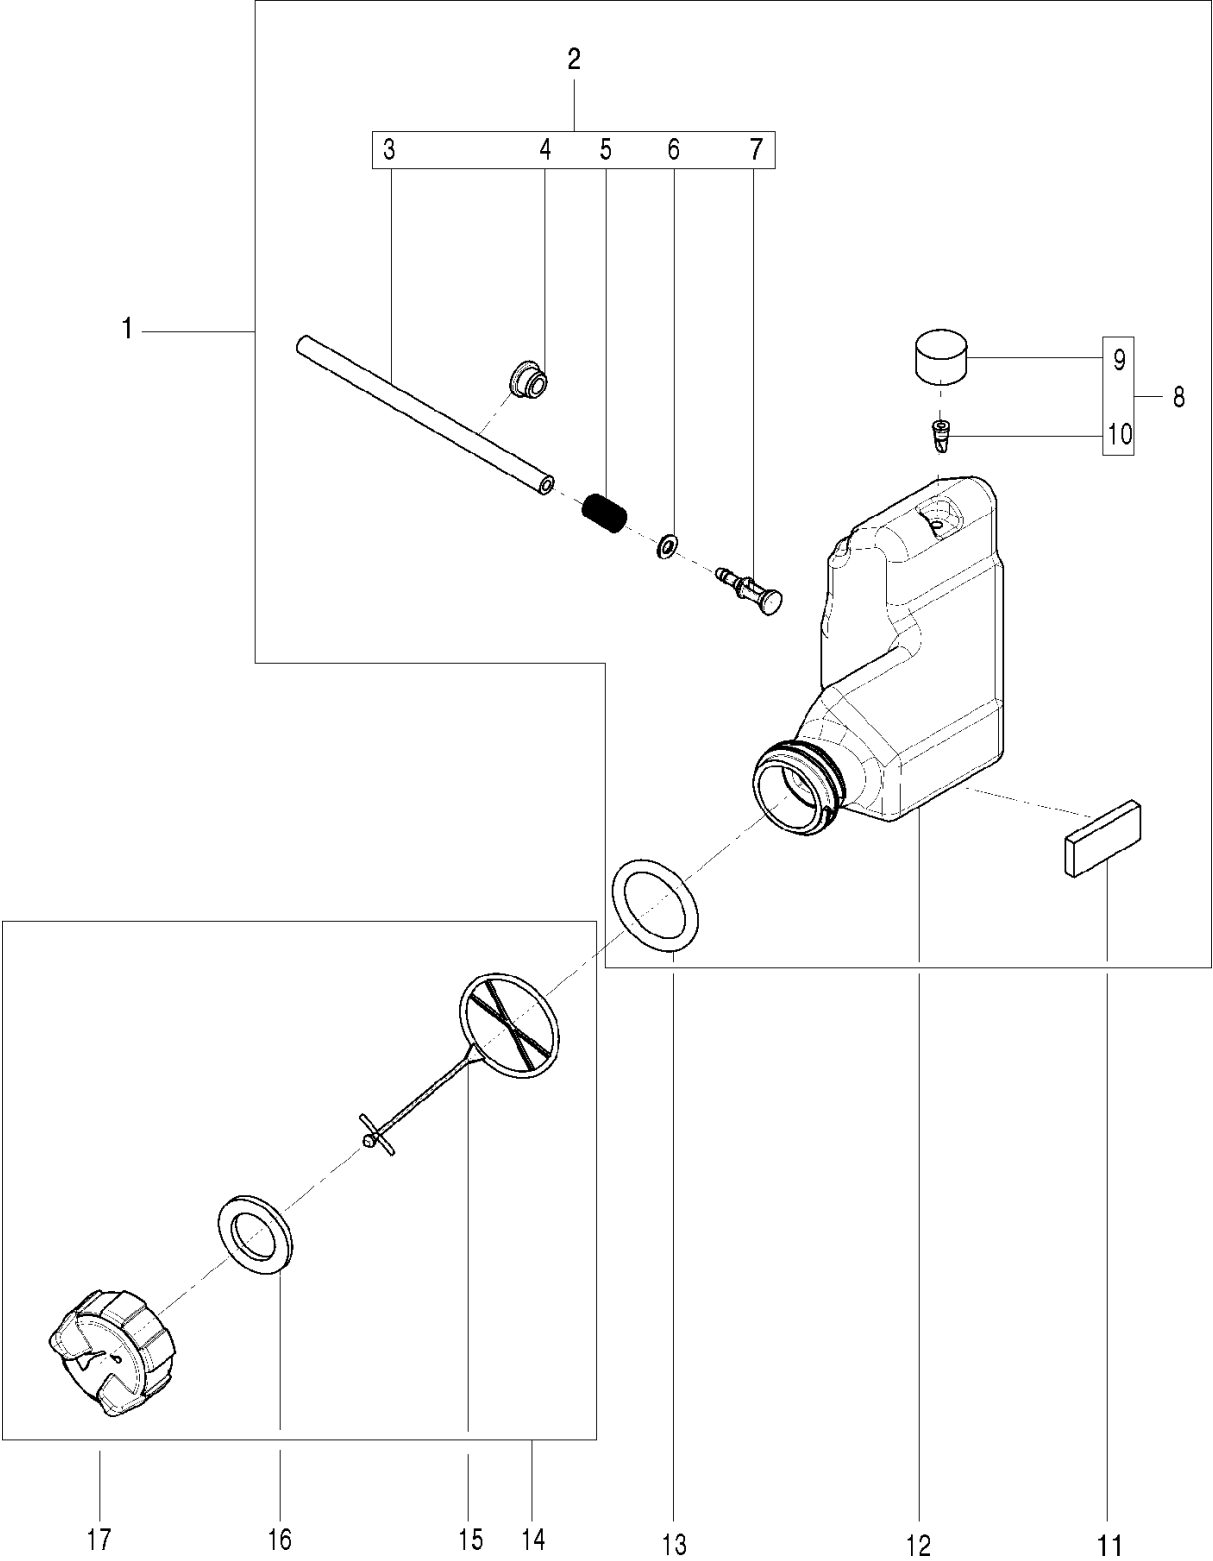

OIL TANK

120, 967067902, 20162300001-Current

Ref	Part No	Description	Remark	QTY KIT
1	582 63 12-01	OIL TANK	incl 2-10	1
2	582 63 17-01	OIL HOSE	incl 3-7	1
8	582 63 13-01	NIPPLE	incl 9, 10	1
13	586 47 18-01	O-RING	incl 11, 12	1
14	574 22 69-01	TANK CAP ASSY	incl 15-17	1