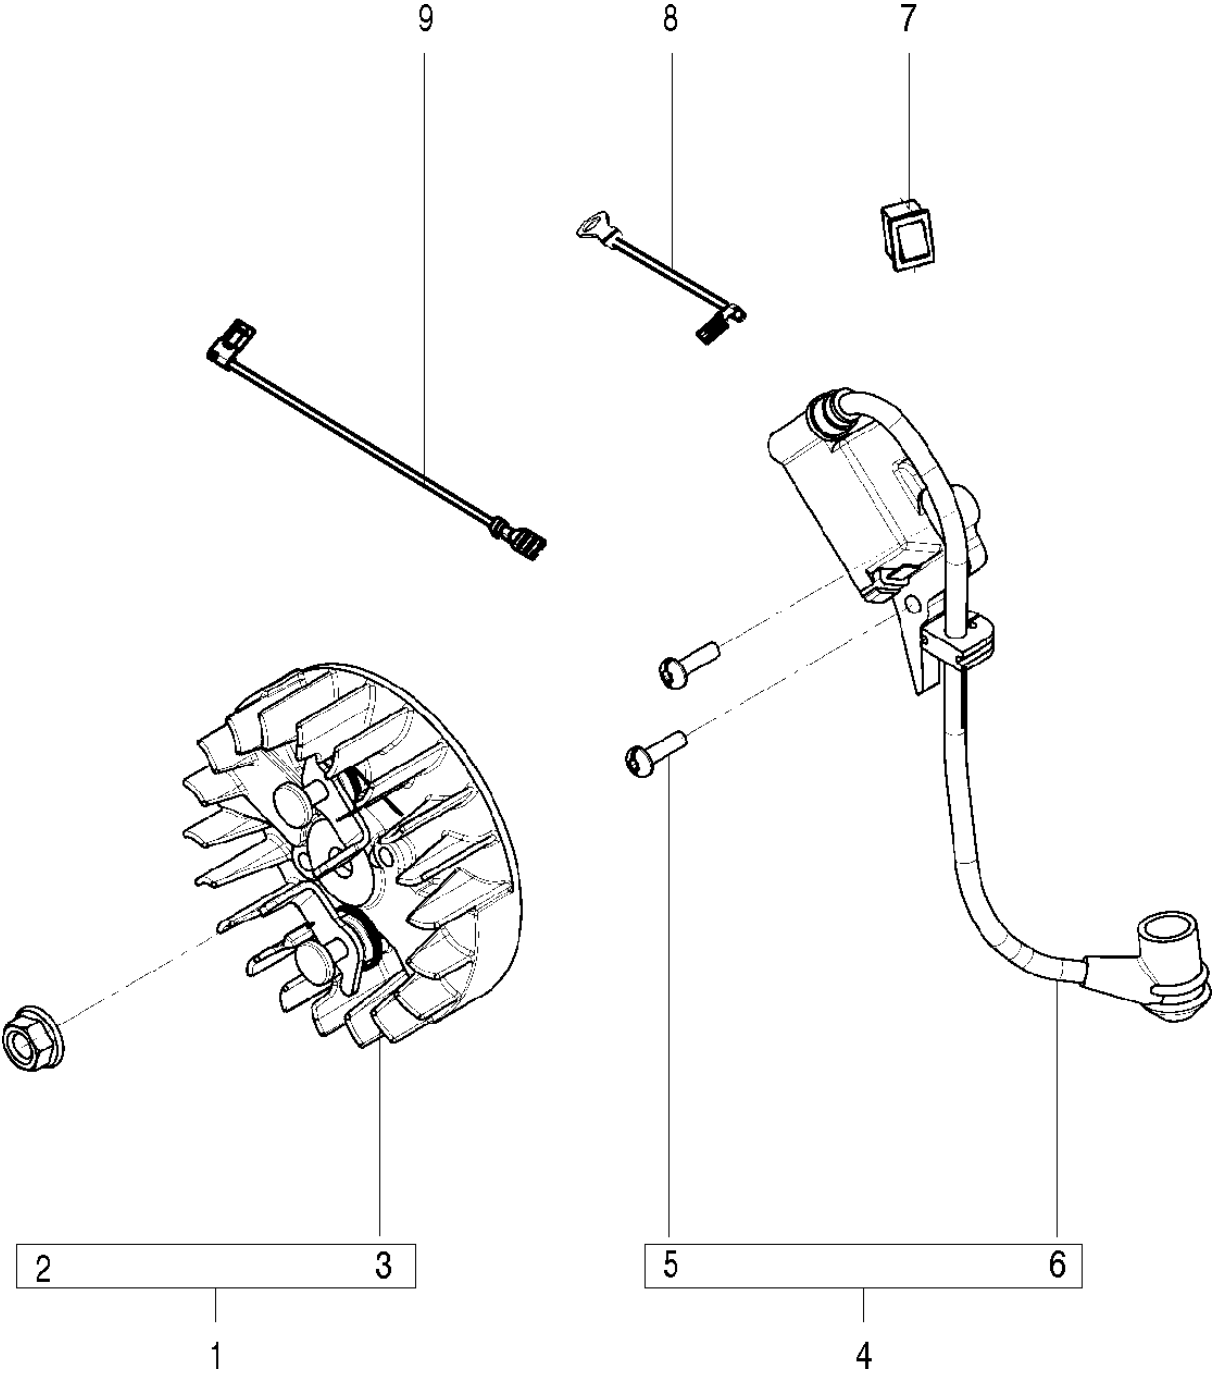

SPARE PARTS LIST

CHAIN SAWS

120, 967067902, 20162300001-Current

STARTER

120, 967067902, 20162300001-Current

Ref	Part No	Description	Remark	QTY KIT
1	582 61 84-01	STARTER ASSY	incl 2-12	1
2	582 66 40-01	STARTER HOUSING	incl 5, 12	1
7	584 79 18-01	SPRING		1
10	582 61 85-01	PULLEY ASSY	incl 11, 3-2	1

CHAIN BRAKE

120, 967067902, 20162300001-Current

Ref	Part No	Description	Remark	QTY KIT
1	582 10 26-02	CHAIN BRAKE ASSY	incl 2-29	1
2	585 59 83-02	HAND GUARD		1
3	582 61 01-01	HAND GUARD ASSY	incl 3-7	1
8	582 61 02-01	BRAKE BAND ASSY	incl 9-15	1
16	582 10 24-01	CLUTCH COVER ASSY	incl 17, 18	1
19	581 42 73-01	BRAKE BAND	Pivot. 3/8-16	1
20	582 61 03-01	GASKET	incl 21, 22-1	1
23	582 61 05-01	COVER ASSY	incl 24, 22-2	1
25	582 61 04-01	CHAIN BRAKE	incl 26-28	1
29	586 04 22-01	SPRING		1

CYLINDER COVER

120, 967067902, 20162300001-Current

Ref	Part No	Description	Remark	QTY KIT
1	582 61 86-01	CYLINDER ASSY	incl 2-3	1
4	582 88 32-01	KNOB		1

IGNITION SYSTEM

120, 967067902, 20162300001-Current

OIL PUMP

120, 967067902, 20162300001-Current

Ref	Part No	Description	Remark	QTY KIT
1	574 22 44-01	SPACER		1
2	589 40 44-01	OIL PUMP ASSY		1
4	574 22 13-02	SCREW		2
4	574 22 13-02	SCREW		2
5	589 40 46-01	COVER ASSY		1
7	574 22 48-01	WORM GEAR		1
8	585 90 46-01	CLUTCH DRUM		1
9	514 18 33-01	BEARING		1
10	574 22 51-01	WASHER		1
11	574 22 52-01	CLUTCH ASSY		1