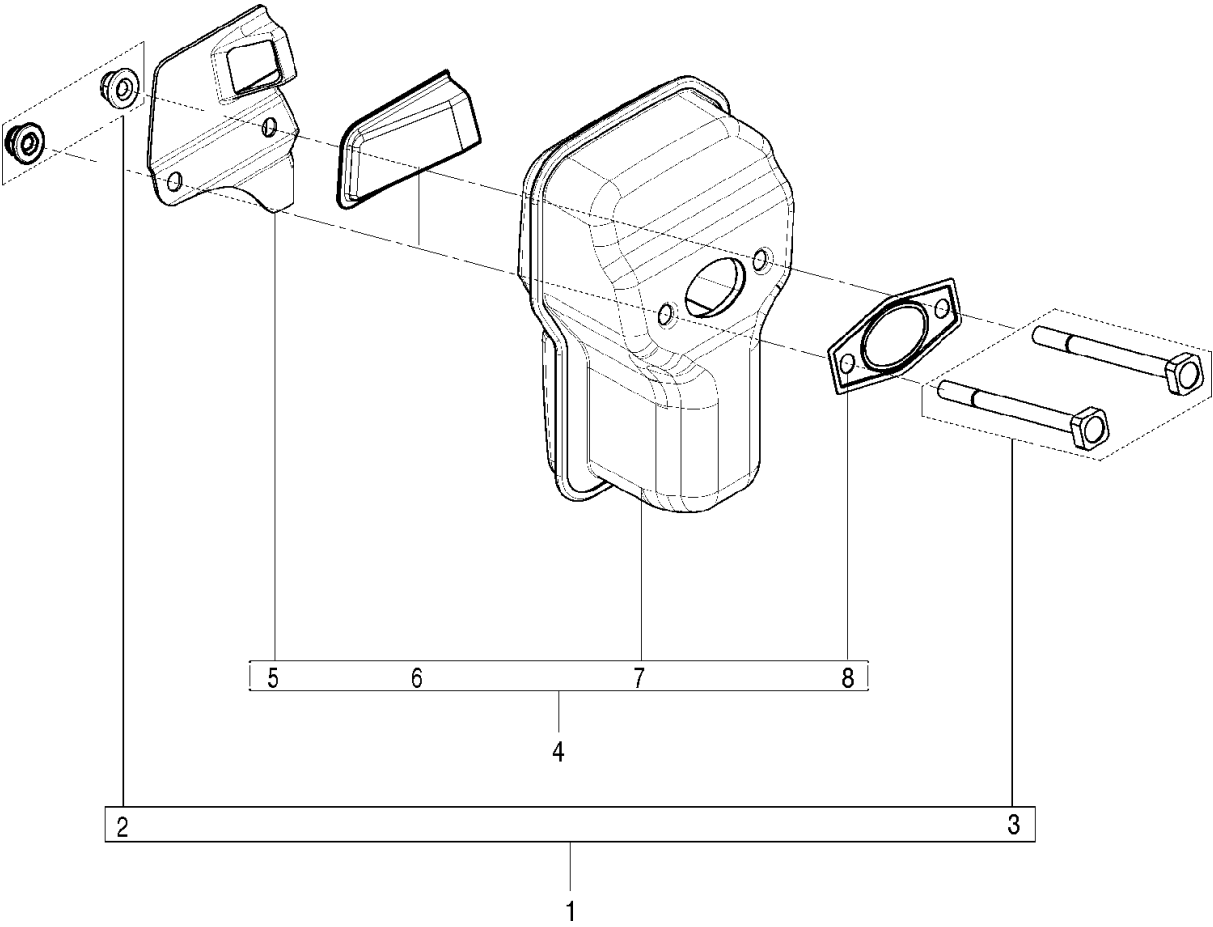

MUFFLER

120, 967067902, 20162300001-Current

Ref	Part No	Description	Remark	QTY KIT
1	582 63 01-01	FIXING PLATE	incl 2, 3	1
4	582 63 05-01	MUFFLER ASSY	incl 5-8	1
8	574 22 29-02	GASKET		1