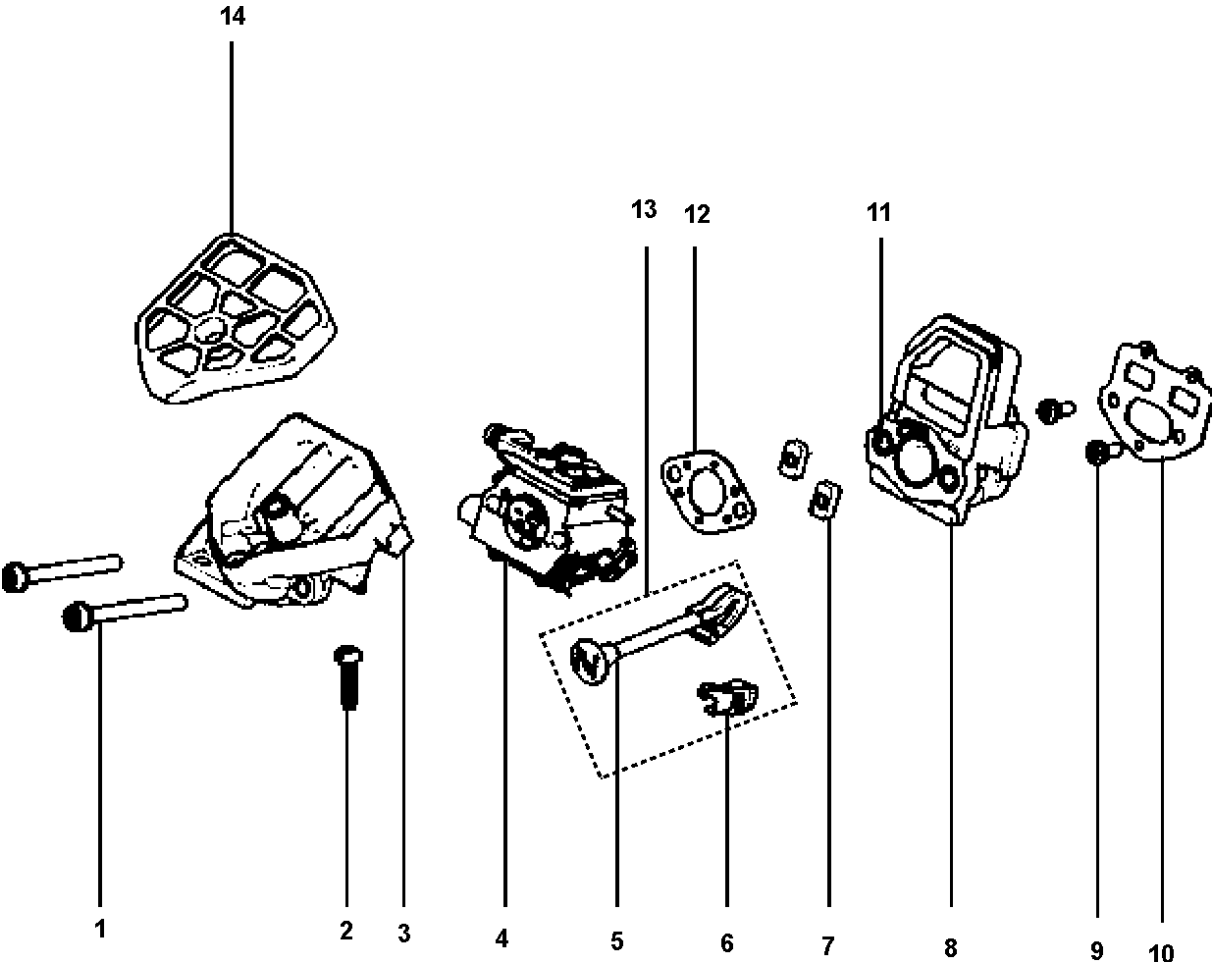

Ref	Part No	Description	Remark	QTY KIT
1	582 62 91-01	CRANKSHAFT ASSY	incl 2-6	1
4	574 72 57-01	NEEDLE BEARING		1

CARBURETOR & AIR FILTER

120, 967067902, 20162300001-Current

Ref	Part No	Description	Remark	QTY KIT
1	584 95 63-02	SCREW		2
2	574 22 39-01	SCREW		1
3	574 72 97-01	FILTER HOLDER		1
4	582 20 33-01	CARBURETTOR		1
7	589 57 02-01	NUT		2
8	589 49 52-01	ADAPTER		1
9	574 22 13-04	SCREW		2
10	574 22 35-02	GASKET		1
11	589 57 01-01	SPACER		2
12	574 22 36-01	GASKET		1
13	588 81 86-03	CHOKE	incl 6-7	1
14	574 22 37-02	AIR FILTER ASSY		1