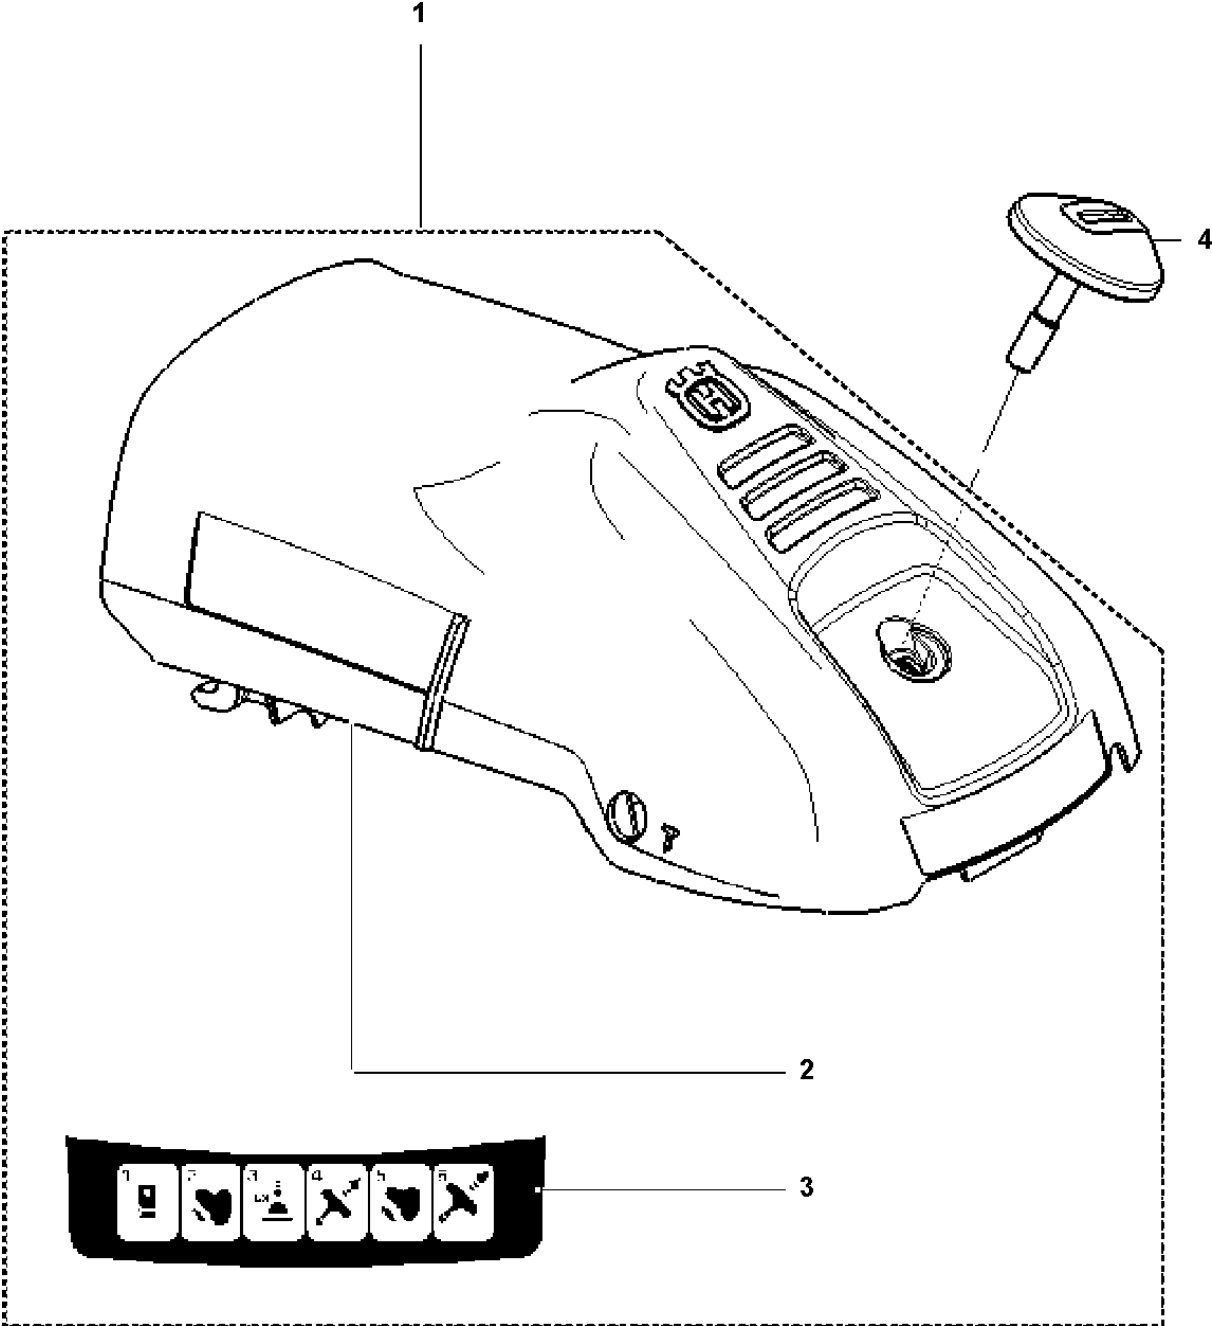

CYLINDER COVER

120, 967067902, 20162300001-Current

Ref	Part No	Description	Remark	QTY KIT
1	582 61 86-01	CYLINDER ASSY	incl 2-3	1
4	582 88 32-01	KNOB		1