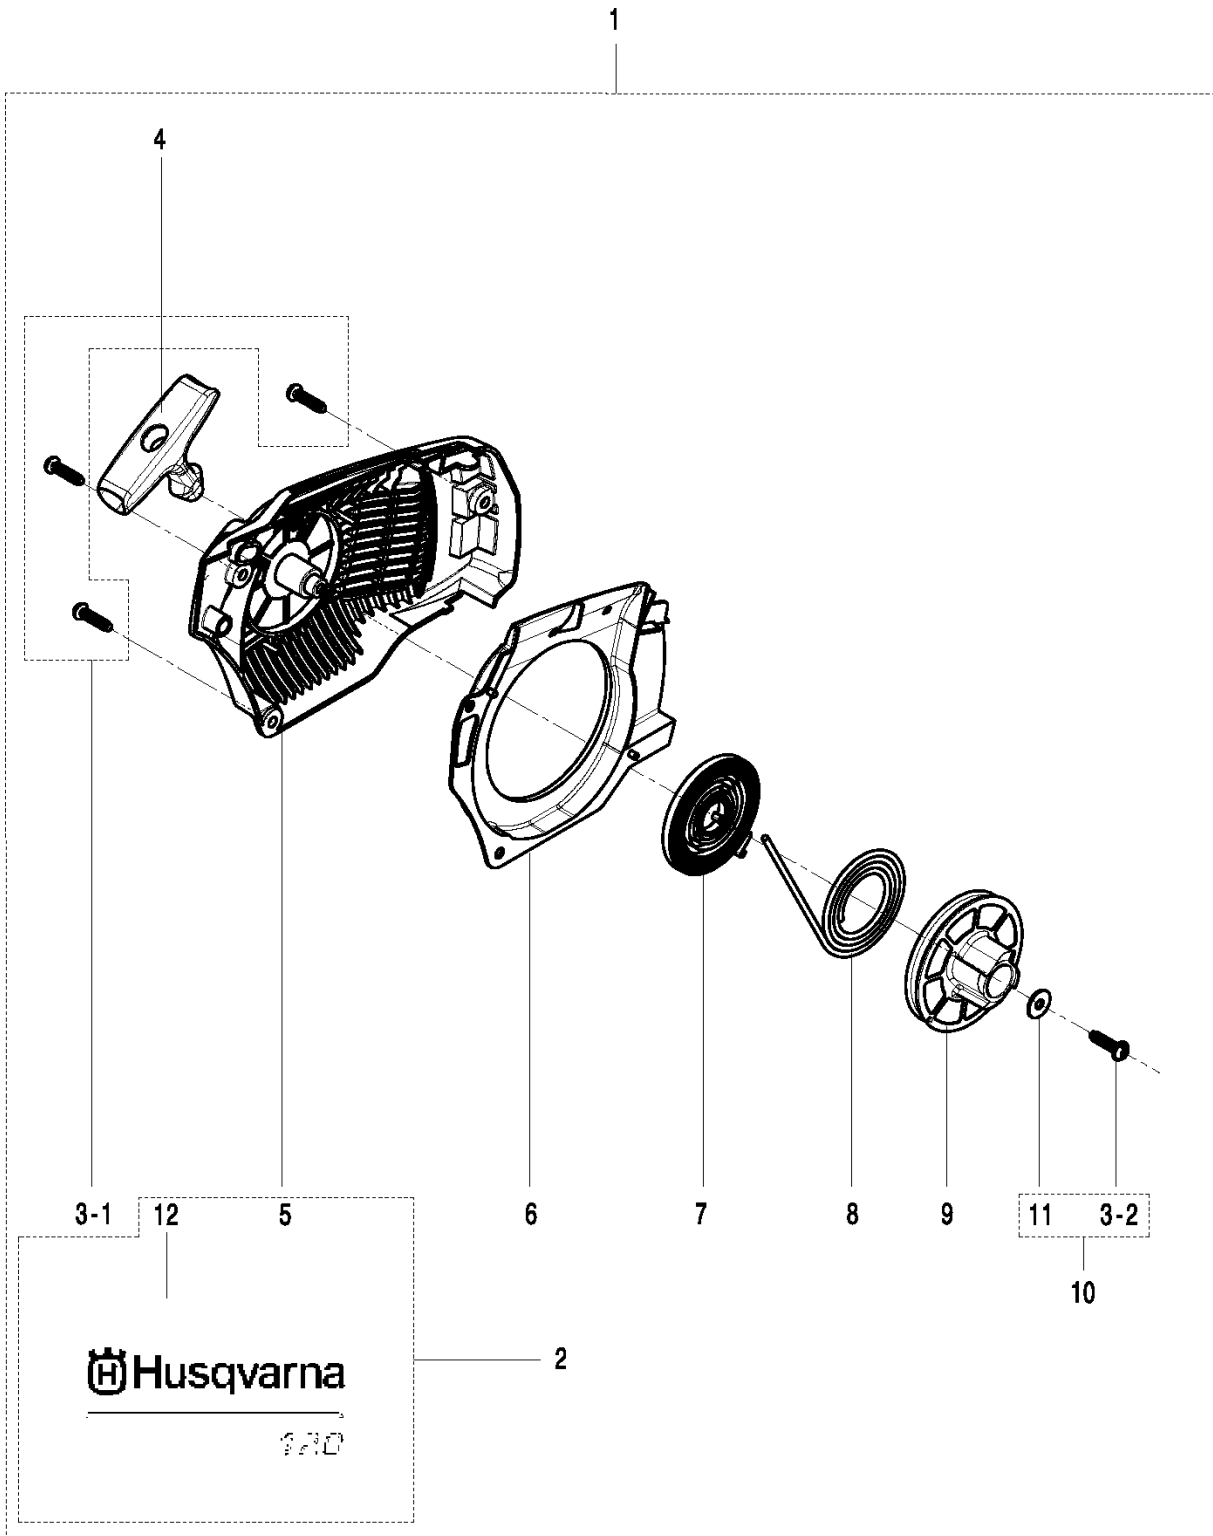

SPARE PARTS LIST

CHAIN SAWS

120, 967067902, 20162300001-Current

STARTER

120, 967067902, 20162300001-Current

Ref	Part No	Description	Remark	QTY KIT
1	582 61 84-01	STARTER ASSY	incl 2-12	1
2	582 66 40-01	STARTER HOUSING	incl 5, 12	1
7	584 79 18-01	SPRING		1
10	582 61 85-01	PULLEY ASSY	incl 11, 3-2	1

CHAIN BRAKE

120, 967067902, 20162300001-Current

Ref	Part No	Description	Remark	QTY KIT
1	582 10 26-02	CHAIN BRAKE ASSY	incl 2-29	1
2	585 59 83-02	HAND GUARD		1
3	582 61 01-01	HAND GUARD ASSY	incl 3-7	1
8	582 61 02-01	BRAKE BAND ASSY	incl 9-15	1
16	582 10 24-01	CLUTCH COVER ASSY	incl 17, 18	1
19	581 42 73-01	BRAKE BAND	Pivot. 3/8-16	1
20	582 61 03-01	GASKET	incl 21, 22-1	1
23	582 61 05-01	COVER ASSY	incl 24, 22-2	1
25	582 61 04-01	CHAIN BRAKE	incl 26-28	1
29	586 04 22-01	SPRING		1

Ref	Part No	Description	Remark	QTY KIT
1	582 63 00-02	CYLINDER ASSY	incl 2-13	1
3	582 62 87-01	PISTON ASSY	incl 6-10	1
4	582 62 88-01	PISTON ASSY	incl 5	1
9	574 72 57-01	NEEDLE BEARING		1
11	574 22 20-01	GASKET		1
12	584 95 59-01	SCREW		4
13	578 41 02-01	SPARK PLUG		1

OIL PUMP

120, 967067902, 20162300001-Current

Ref	Part No	Description	Remark	QTY KIT
1	574 22 44-01	SPACER		1
2	589 40 44-01	OIL PUMP ASSY		1
4	574 22 13-02	SCREW		2
4	574 22 13-02	SCREW		2
5	589 40 46-01	COVER ASSY		1
7	574 22 48-01	WORM GEAR		1
8	585 90 46-01	CLUTCH DRUM		1
9	514 18 33-01	BEARING		1
10	574 22 51-01	WASHER		1
11	574 22 52-01	CLUTCH ASSY		1