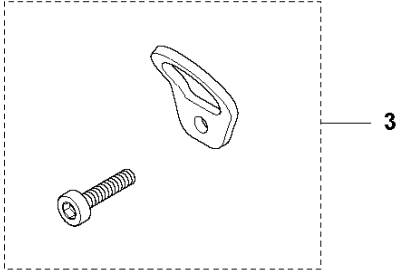

E 120iB
ACCESSORIES

ACCESSORIES

120iB, 2020-01

Ref	Part No	Description	Remark	QTY KIT
1	537 21 62-01	HARNES		1
2	586 10 63-02	TUBE ASSY		1
3	588 00 97-01	KIT		1
4	579 79 75-01	NOZZLE		1