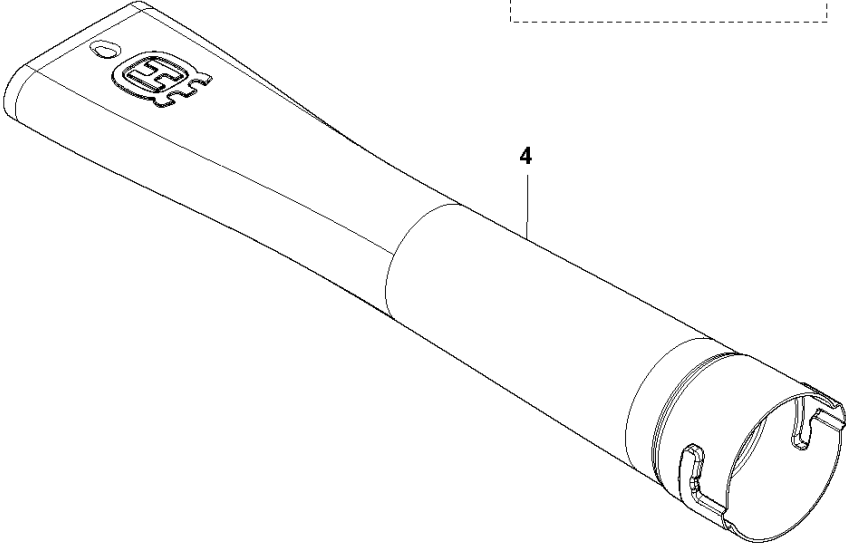

E 120iB
ACCESSORIES

ACCESSORIES

120iB, 2020-01

Ref	Part No	Description	Remark	QTY KIT
1	537 21 62-01	HARNES		1
2	586 10 63-02	TUBE ASSY		1
3	588 00 97-01	KIT		1
4	579 79 75-01	NOZZLE		1