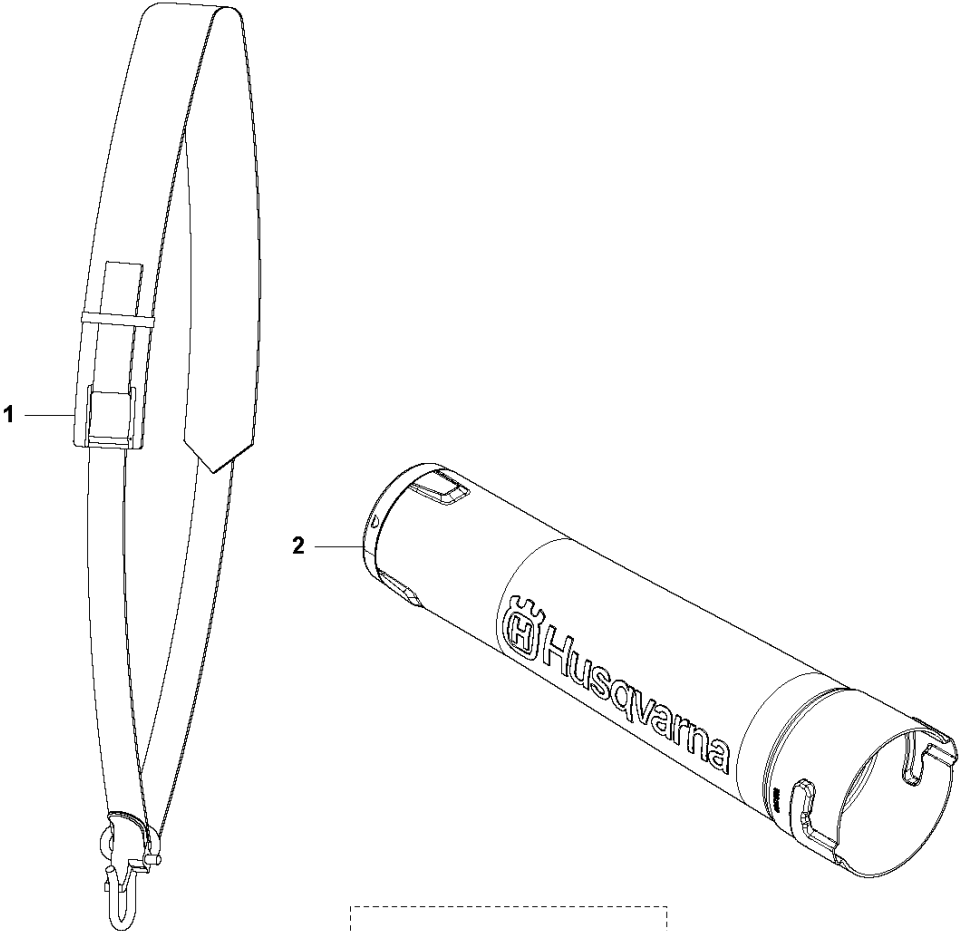

# SPARE PARTS LIST

BLOWERS

120iB, 2020-01

**A** 120iB  
CHASSI

Ref	Part No	Description	Remark	QTY KIT
1	582 59 96-01	NOZZLE		1
2	582 50 16-01	TUBE		1
3	579 56 41-02	THROTTLE CONTROL		1
4	584 91 43-01	COVER		1
5	580 29 29-01	SCREW ITXSCT		15
6	544 04 20-03	HANDLE INSERT		2
7	584 15 74-02	HOUSING		1
8	576 90 12-01	COVER		1
9	584 15 73-02	HOUSING		1
10	585 48 00-01	SPRING		1
11	577 99 66-01	PUSH BUTTON		1

**B** 120iB  
DECALS

DECALS

120iB, 2020-01

Ref	Part No	Description	Remark	QTY KIT
1	586 83 41-03	DECAL		1
2	586 83 42-08	DECAL		1
3	577 84 43-01	DECAL		1

**C** 120iB  
ELECTRIC SYSTEM

Ref	Part No	Description	Remark	QTY KIT
1	598 00 22-01	CONTROL UNIT		1
2	599 23 38-01	KEYPAD		1
3	503 21 28-13	SCREW CCRPANT		1

**E** 120iB  
ACCESSORIES

ACCESSORIES

120iB, 2020-01

Ref	Part No	Description	Remark	QTY KIT
1	537 21 62-01	HARNES		1
2	586 10 63-02	TUBE ASSY		1
3	588 00 97-01	KIT		1
4	579 79 75-01	NOZZLE		1