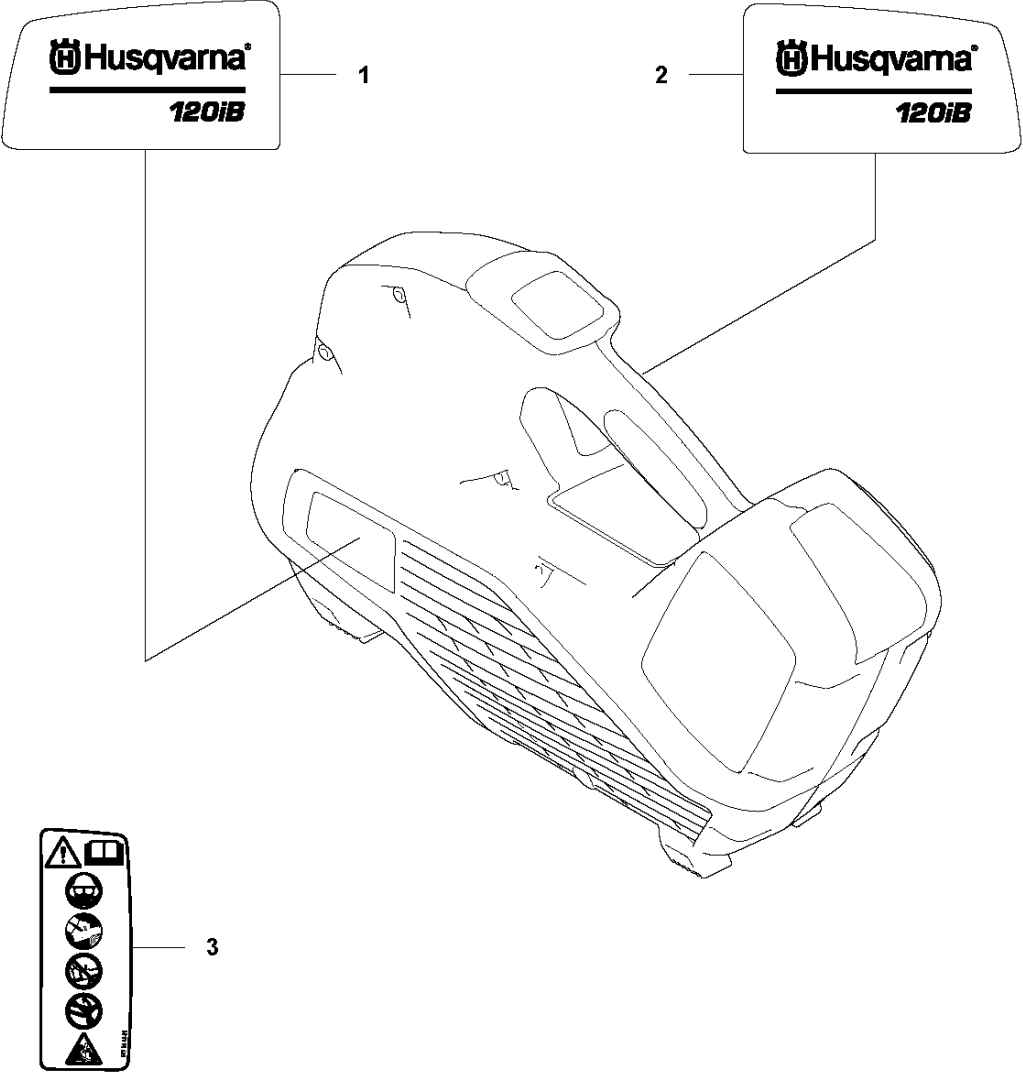

# SPARE PARTS LIST

BLOWERS

120iB, 2020-01

**A** 120iB  
CHASSI

Ref	Part No	Description	Remark	QTY KIT
1	582 59 96-01	NOZZLE		1
2	582 50 16-01	TUBE		1
3	579 56 41-02	THROTTLE CONTROL		1
4	584 91 43-01	COVER		1
5	580 29 29-01	SCREW ITXSCT		15
6	544 04 20-03	HANDLE INSERT		2
7	584 15 74-02	HOUSING		1
8	576 90 12-01	COVER		1
9	584 15 73-02	HOUSING		1
10	585 48 00-01	SPRING		1
11	577 99 66-01	PUSH BUTTON		1

**B** 120iB  
DECALS

DECALS

120iB, 2020-01

Ref	Part No	Description	Remark	QTY KIT
1	586 83 41-03	DECAL		1
2	586 83 42-08	DECAL		1
3	577 84 43-01	DECAL		1

**C** 120iB  
ELECTRIC SYSTEM

Ref	Part No	Description	Remark	QTY KIT
1	598 00 22-01	CONTROL UNIT		1
2	599 23 38-01	KEYPAD		1
3	503 21 28-13	SCREW CCRPANT		1