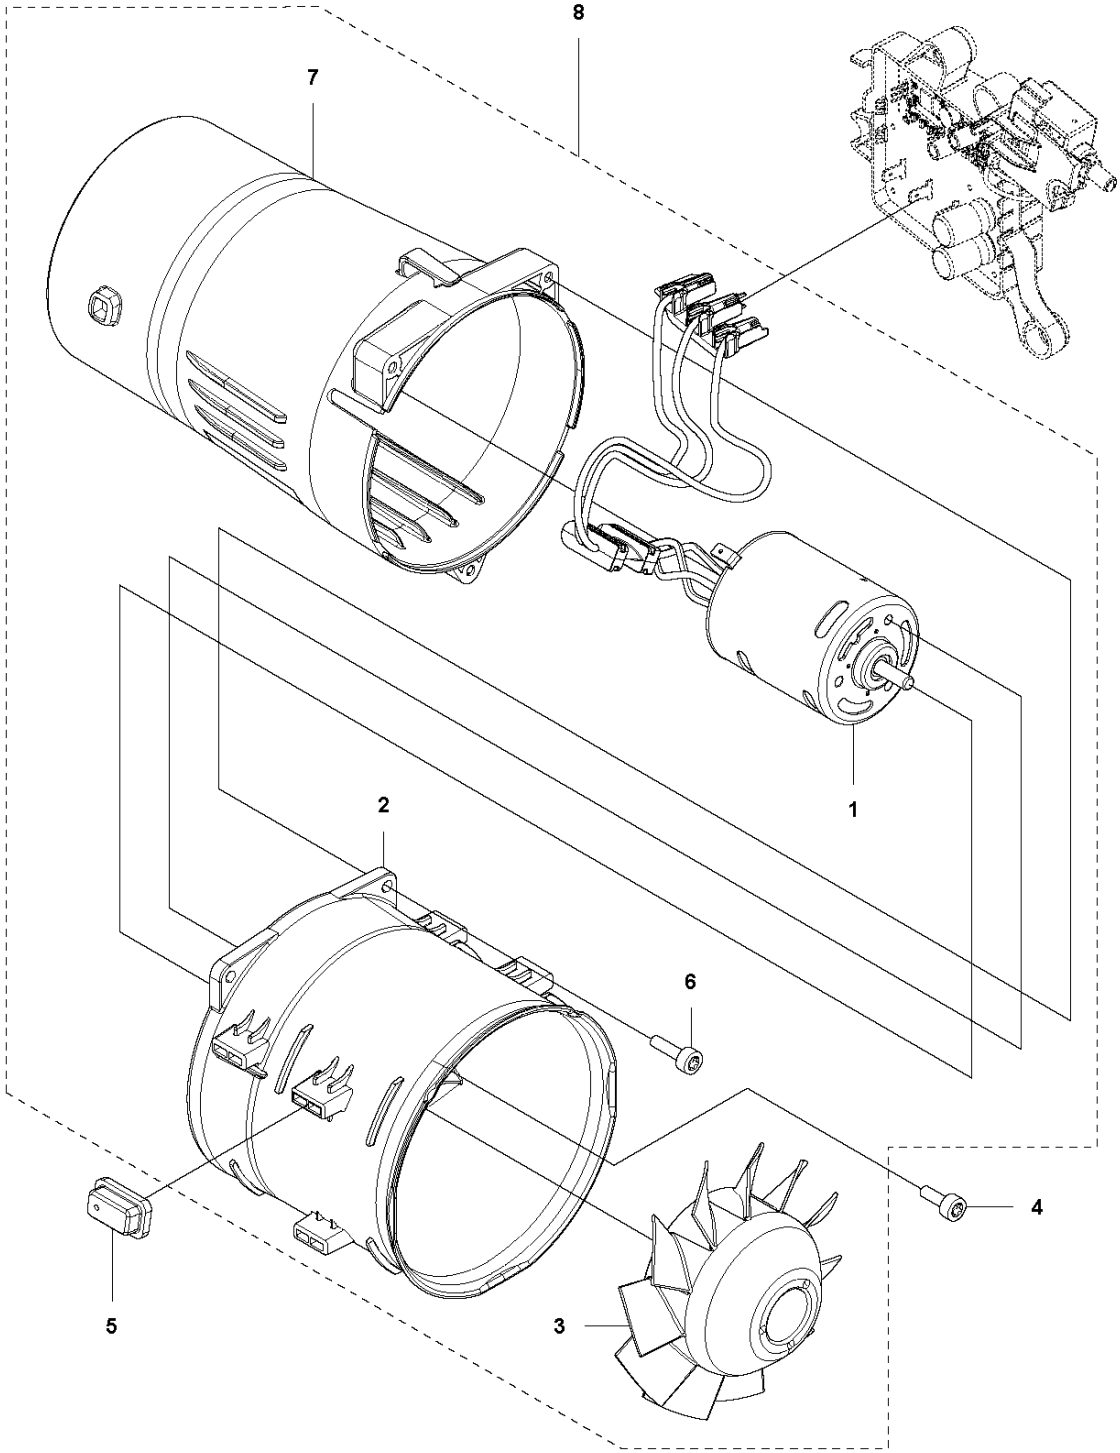

# SPARE PARTS LIST

BLOWERS

120iB, 2020-01

**A** 120iB  
CHASSI

Ref	Part No	Description	Remark	QTY KIT
1	582 59 96-01	NOZZLE		1
2	582 50 16-01	TUBE		1
3	579 56 41-02	THROTTLE CONTROL		1
4	584 91 43-01	COVER		1
5	580 29 29-01	SCREW ITXSCT		15
6	544 04 20-03	HANDLE INSERT		2
7	584 15 74-02	HOUSING		1
8	576 90 12-01	COVER		1
9	584 15 73-02	HOUSING		1
10	585 48 00-01	SPRING		1
11	577 99 66-01	PUSH BUTTON		1

**B** 120iB  
DECALS

DECALS

120iB, 2020-01

Ref	Part No	Description	Remark	QTY KIT
1	586 83 41-03	DECAL		1
2	586 83 42-08	DECAL		1
3	577 84 43-01	DECAL		1

**C** 120iB  
ELECTRIC SYSTEM

Ref	Part No	Description	Remark	QTY KIT
1	598 00 22-01	CONTROL UNIT		1
2	599 23 38-01	KEYPAD		1
3	503 21 28-13	SCREW CCRPANT		1

**D** 120iB  
FAN SYSTEM

Ref	Part No	Description	Remark	QTY	KIT
1	597 21 37-01	MOTOR ASSY		1	
2	590 81 82-03	STATOR		1	
3	590 81 83-02	ROTOR		1	
4	503 20 25-12	SCREW IHSCM		3	
5	503 91 10-01	SUSPENSION		6	
6	580 29 29-01	SCREW ITXSCT		3	
7	580 50 16-01	CRANKCASE		1	
8	599 30 26-01	MOTOR KIT		1	1, 2, 3