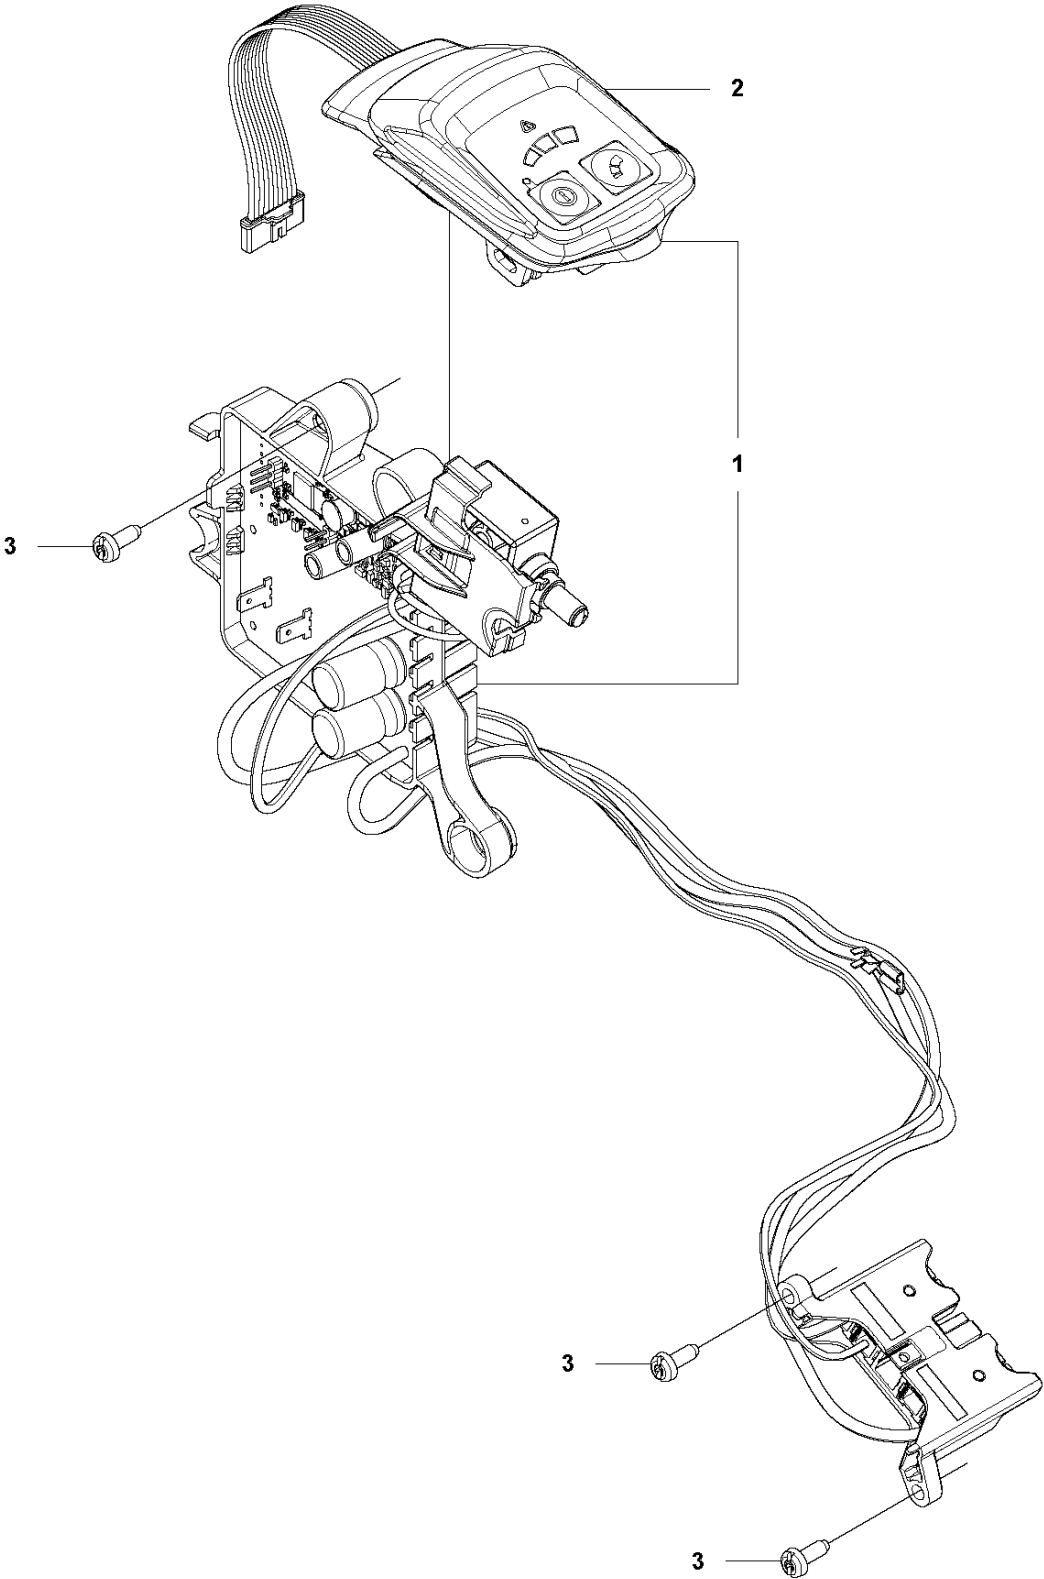

# SPARE PARTS LIST

BLOWERS

120iB, 2020-01

**A** 120iB  
CHASSI

Ref	Part No	Description	Remark	QTY KIT
1	582 59 96-01	NOZZLE		1
2	582 50 16-01	TUBE		1
3	579 56 41-02	THROTTLE CONTROL		1
4	584 91 43-01	COVER		1
5	580 29 29-01	SCREW ITXSCT		15
6	544 04 20-03	HANDLE INSERT		2
7	584 15 74-02	HOUSING		1
8	576 90 12-01	COVER		1
9	584 15 73-02	HOUSING		1
10	585 48 00-01	SPRING		1
11	577 99 66-01	PUSH BUTTON		1

**B** 120iB  
DECALS

DECALS

120iB, 2020-01

Ref	Part No	Description	Remark	QTY KIT
1	586 83 41-03	DECAL		1
2	586 83 42-08	DECAL		1
3	577 84 43-01	DECAL		1

**C** 120iB  
ELECTRIC SYSTEM

Ref	Part No	Description	Remark	QTY KIT
1	598 00 22-01	CONTROL UNIT		1
2	599 23 38-01	KEYPAD		1
3	503 21 28-13	SCREW CCRPANT		1

**D** 120iB  
FAN SYSTEM

Ref	Part No	Description	Remark	QTY	KIT
1	597 21 37-01	MOTOR ASSY		1	
2	590 81 82-03	STATOR		1	
3	590 81 83-02	ROTOR		1	
4	503 20 25-12	SCREW IHSCM		3	
5	503 91 10-01	SUSPENSION		6	
6	580 29 29-01	SCREW ITXSCT		3	
7	580 50 16-01	CRANKCASE		1	
8	599 30 26-01	MOTOR KIT		1	1, 2, 3

**E** 120iB  
ACCESSORIES

ACCESSORIES

120iB, 2020-01

Ref	Part No	Description	Remark	QTY KIT
1	537 21 62-01	HARNES		1
2	586 10 63-02	TUBE ASSY		1
3	588 00 97-01	KIT		1
4	579 79 75-01	NOZZLE		1