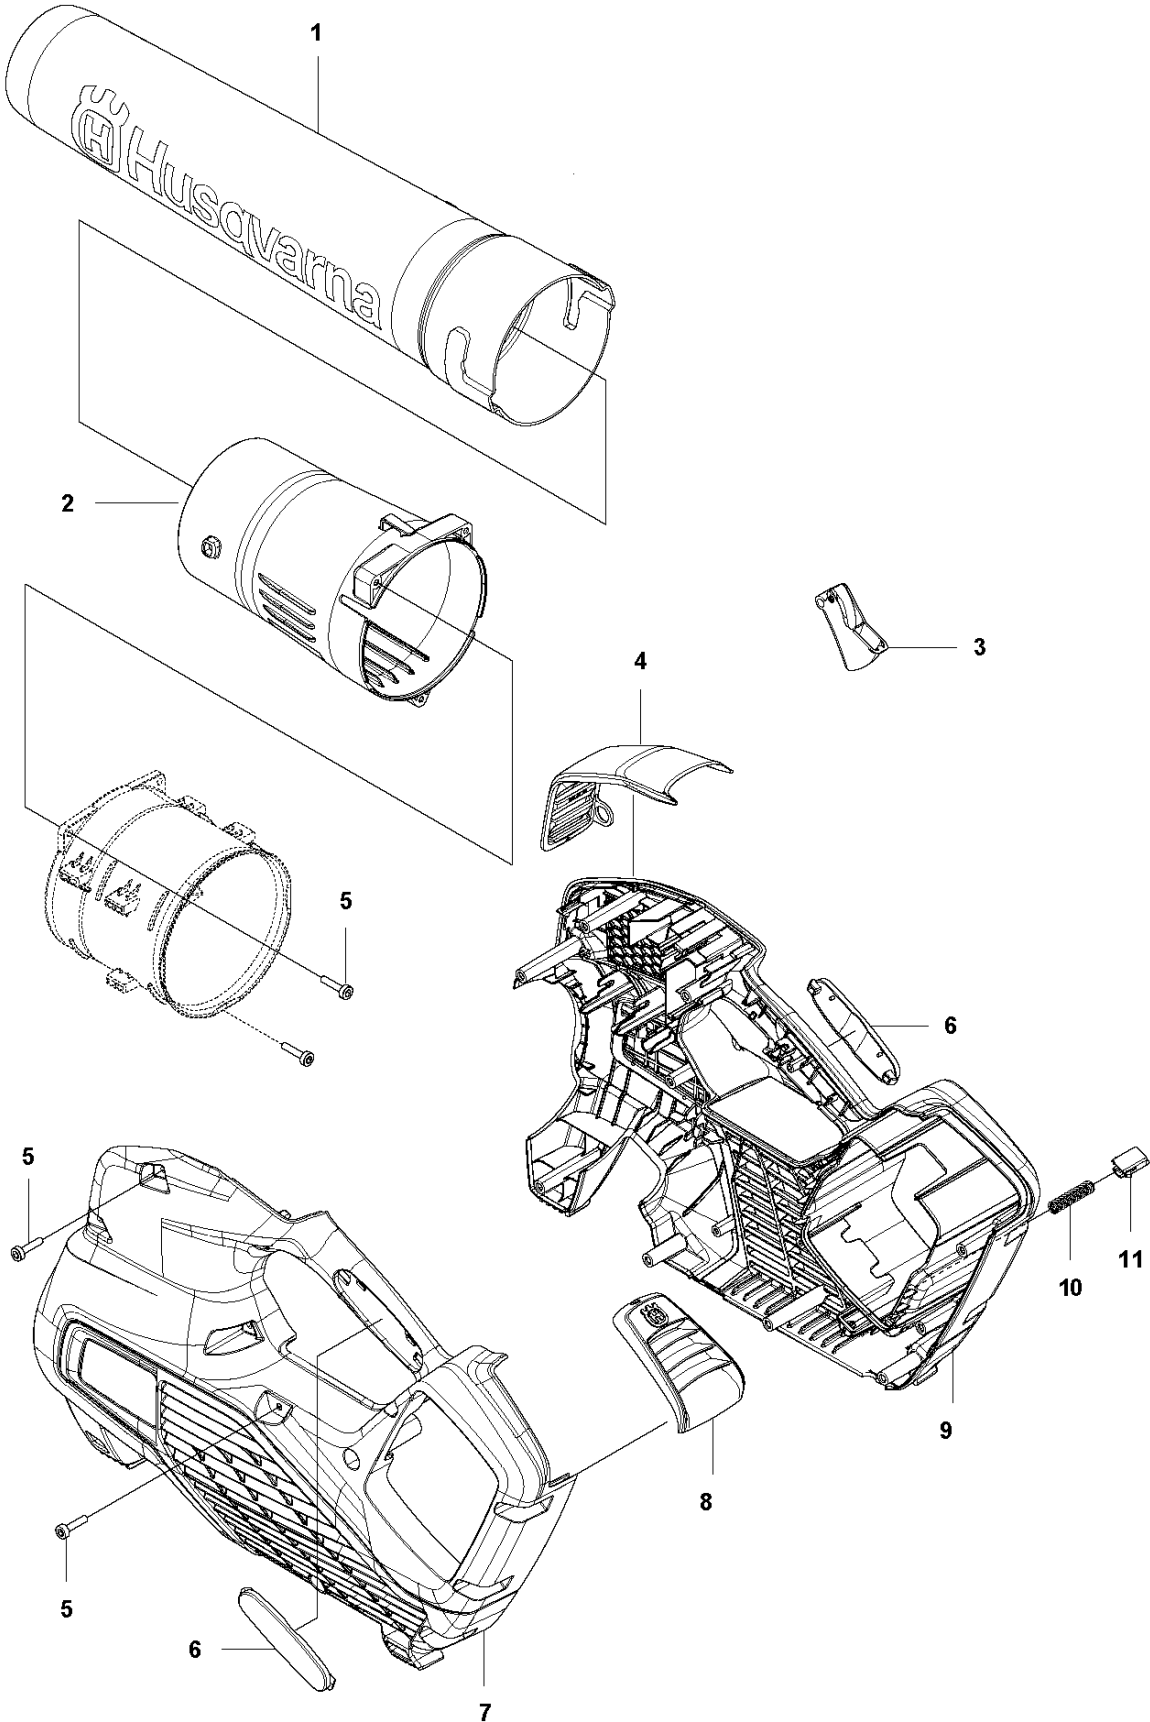

# SPARE PARTS LIST

BLOWERS

120iB, 2020-01

**A** 120iB  
CHASSI

Ref	Part No	Description	Remark	QTY KIT
1	582 59 96-01	NOZZLE		1
2	582 50 16-01	TUBE		1
3	579 56 41-02	THROTTLE CONTROL		1
4	584 91 43-01	COVER		1
5	580 29 29-01	SCREW ITXSCT		15
6	544 04 20-03	HANDLE INSERT		2
7	584 15 74-02	HOUSING		1
8	576 90 12-01	COVER		1
9	584 15 73-02	HOUSING		1
10	585 48 00-01	SPRING		1
11	577 99 66-01	PUSH BUTTON		1

**B** 120iB  
DECALS

DECALS

120iB, 2020-01

Ref	Part No	Description	Remark	QTY KIT
1	586 83 41-03	DECAL		1
2	586 83 42-08	DECAL		1
3	577 84 43-01	DECAL		1

**C** 120iB  
ELECTRIC SYSTEM

Ref	Part No	Description	Remark	QTY KIT
1	598 00 22-01	CONTROL UNIT		1
2	599 23 38-01	KEYPAD		1
3	503 21 28-13	SCREW CCRPANT		1