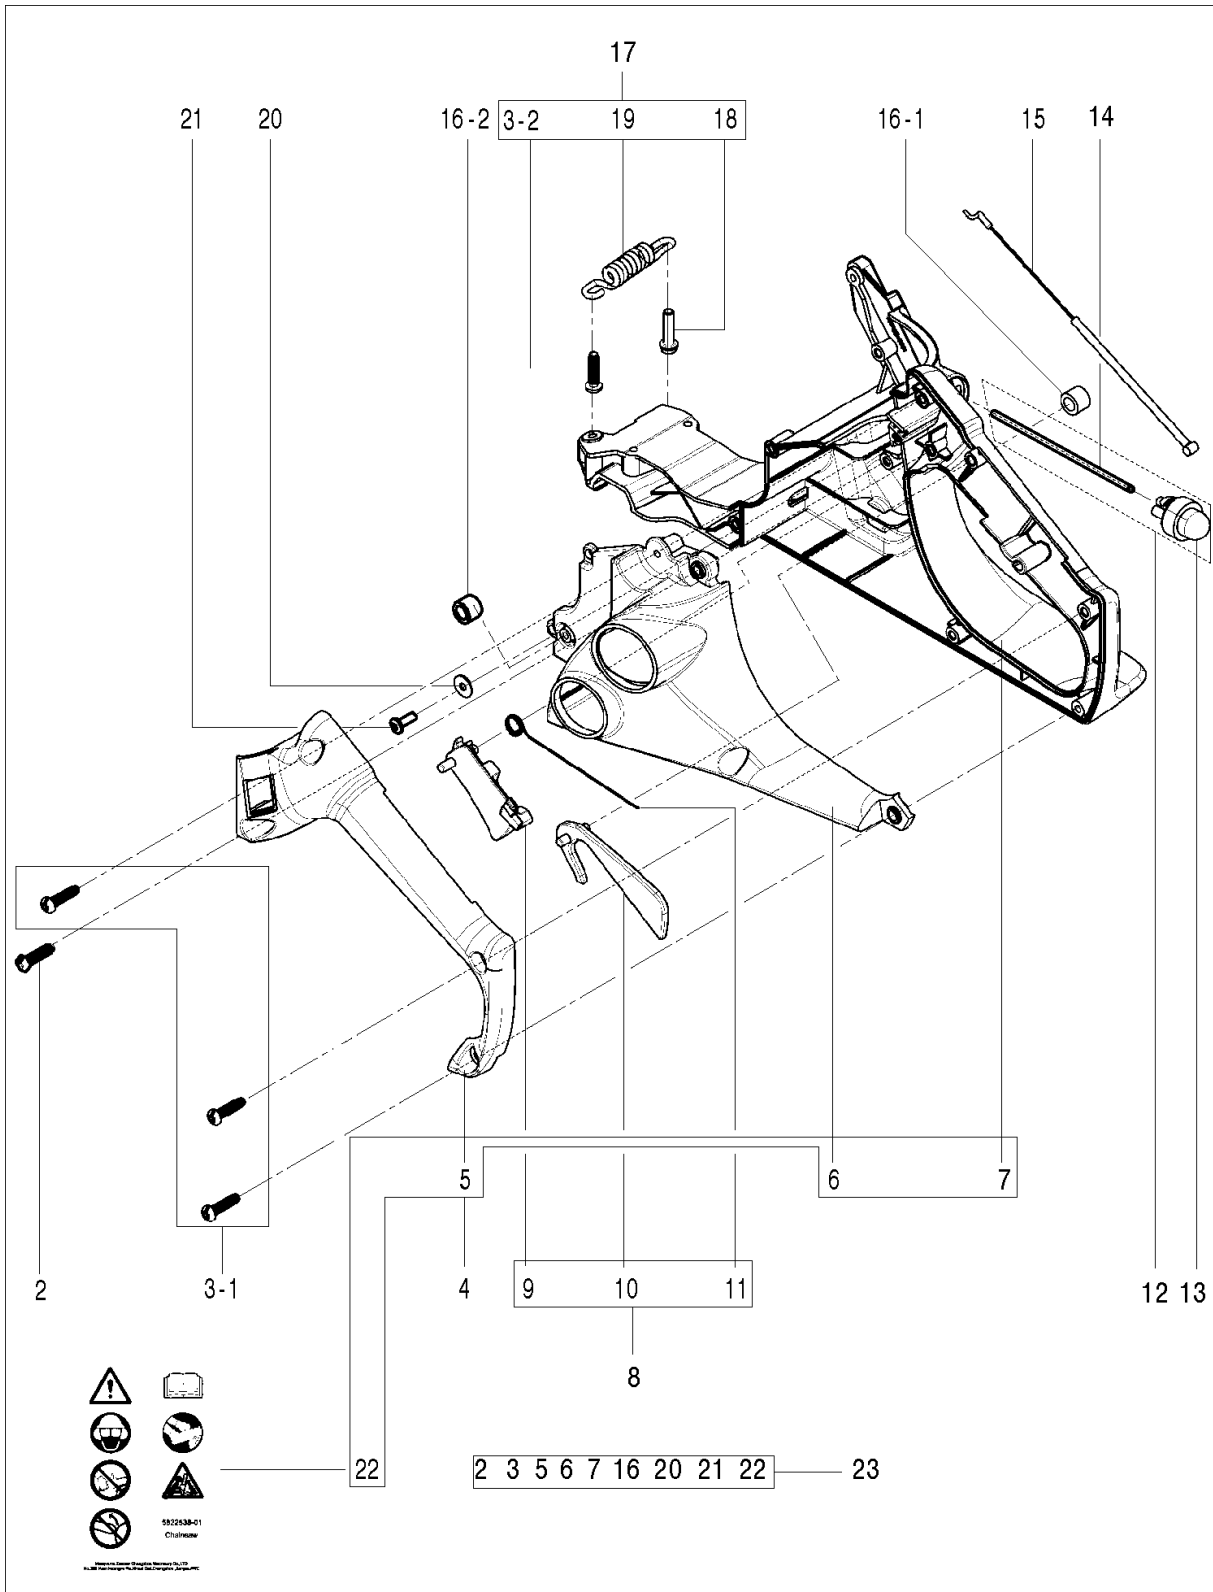

SPARE PARTS LIST

CHAIN SAWS

125, 967068001, 20162300001-Current

STARTER

125, 967068001, 20162300001-Current

Ref	Part No	Description	Remark	QTY KIT
1	582 61 83-01	STARTER ASSY	incl 2-12	1
2	582 66 39-01	STARTER HOUSING	incl 5, 12	1
7	584 79 18-01	SPRING		1
10	582 61 85-01	PULLEY ASSY	incl 11, 3-2	1

OIL TANK

125, 967068001, 20162300001-Current

Ref	Part No	Description	Remark	QTY KIT
1	582 63 12-01	OIL TANK	incl 2-10	1
2	582 63 17-01	OIL HOSE	incl 3-7	1
8	582 63 13-01	NIPPLE	incl 9, 10	1
13	586 47 18-01	O-RING	incl 11, 12	1
14	574 22 69-01	TANK CAP ASSY	incl 15-17	1

HANDLE

125, 967068001, 20162300001-Current

Ref	Part No	Description	Remark	QTY KIT
1	574 22 74-03	FRONT HANDLE		1
2	574 22 39-01	SCREW		4
3	574 73 35-01	SCREW		1

REAR HANDLE

125, 967068001, 20162300001-Current

Ref	Part No	Description	Remark	QTY KIT
1	582 63 06-01	HANDLE ASSY	incl 2-23	1
2	574 22 39-02	SCREW		1
3	574 22 39-01	SCREW		3
4	582 63 07-01	HANDLE ASSY	incl 5-7, 22	1
8	582 63 08-01	TRIGGER	incl 9-11	1
12	582 63 09-01	PURGE	incl 13-14	1
15	574 22 67-01	THROTTLE CABLE		1
16	574 73 29-01	GROMMET		2
17	582 63 10-01	SPRING	incl 18, 19, 22	1
20	734 11 37-41	WASHER		1
21	574 22 65-02	SCREW		1
23	582 63 11-01	REAR HANDLE ASSY	incl 2-7, 16, 20-22	1