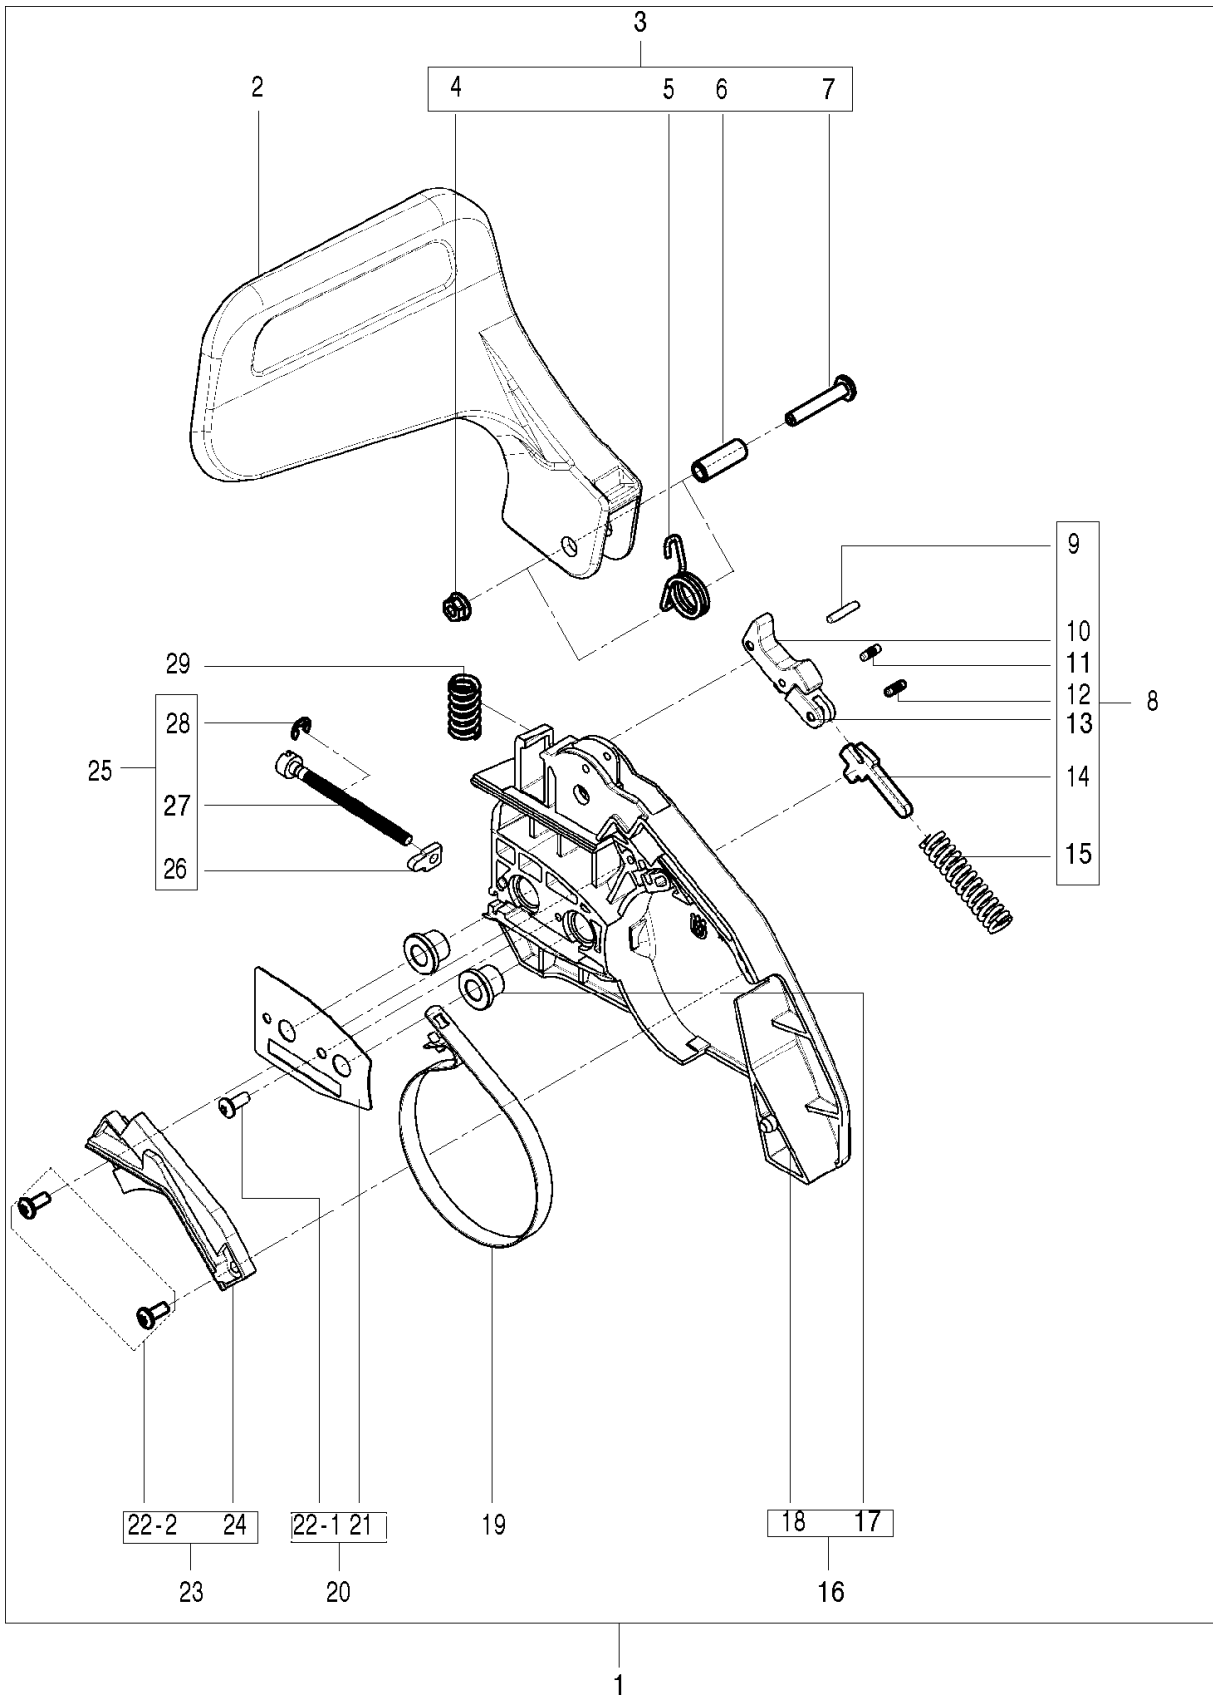

SPARE PARTS LIST

CHAIN SAWS

125, 967068001, 20162300001-Current

STARTER

125, 967068001, 20162300001-Current

Ref	Part No	Description	Remark	QTY KIT
1	582 61 83-01	STARTER ASSY	incl 2-12	1
2	582 66 39-01	STARTER HOUSING	incl 5, 12	1
7	584 79 18-01	SPRING		1
10	582 61 85-01	PULLEY ASSY	incl 11, 3-2	1

CHAIN BRAKE

125, 967068001, 20162300001-Current

Ref	Part No	Description	Remark	QTY KIT
1	582 10 26-02	CHAIN BRAKE ASSY	incl 2-29	1
2	585 59 83-02	HAND GUARD		1
3	582 61 01-01	HAND GUARD ASSY	incl 3-7	1
8	582 61 02-01	BRAKE BAND ASSY	incl 9-15	1
16	582 10 24-01	CLUTCH COVER ASSY	incl 17, 18	1
19	581 42 73-01	BRAKE BAND	Pivot. 3/8-16	1
20	582 61 03-01	GASKET	incl 21, 22-1	1
23	582 61 05-01	COVER ASSY	incl 24, 22-2	1
25	582 61 04-01	CHAIN BRAKE	incl 26-28	1
29	586 04 22-01	SPRING		1

Ref	Part No	Description	Remark	QTY KIT
1	582 63 00-03	CYLINDER ASSY		1
3	582 62 84-01	PISTON ASSY		1
4	582 62 85-01	PISTON ASSY		1
9	574 72 57-01	NEEDLE BEARING		1
11	574 22 20-01	GASKET		1
12	584 95 59-01	SCREW		4
13	578 41 02-01	SPARK PLUG		1

OIL PUMP

125, 967068001, 20162300001-Current

Ref	Part No	Description	Remark	QTY KIT
1	574 22 44-01	SPACER		1
2	589 40 44-01	OIL PUMP ASSY		1
4	574 22 13-02	SCREW		4
5	589 40 46-01	COVER ASSY		1
7	574 22 48-01	WORM GEAR		1
8	585 90 46-01	CLUTCH DRUM		1
9	514 18 33-01	BEARING		1
10	574 22 51-01	WASHER		1
11	574 22 52-01	CLUTCH ASSY		2