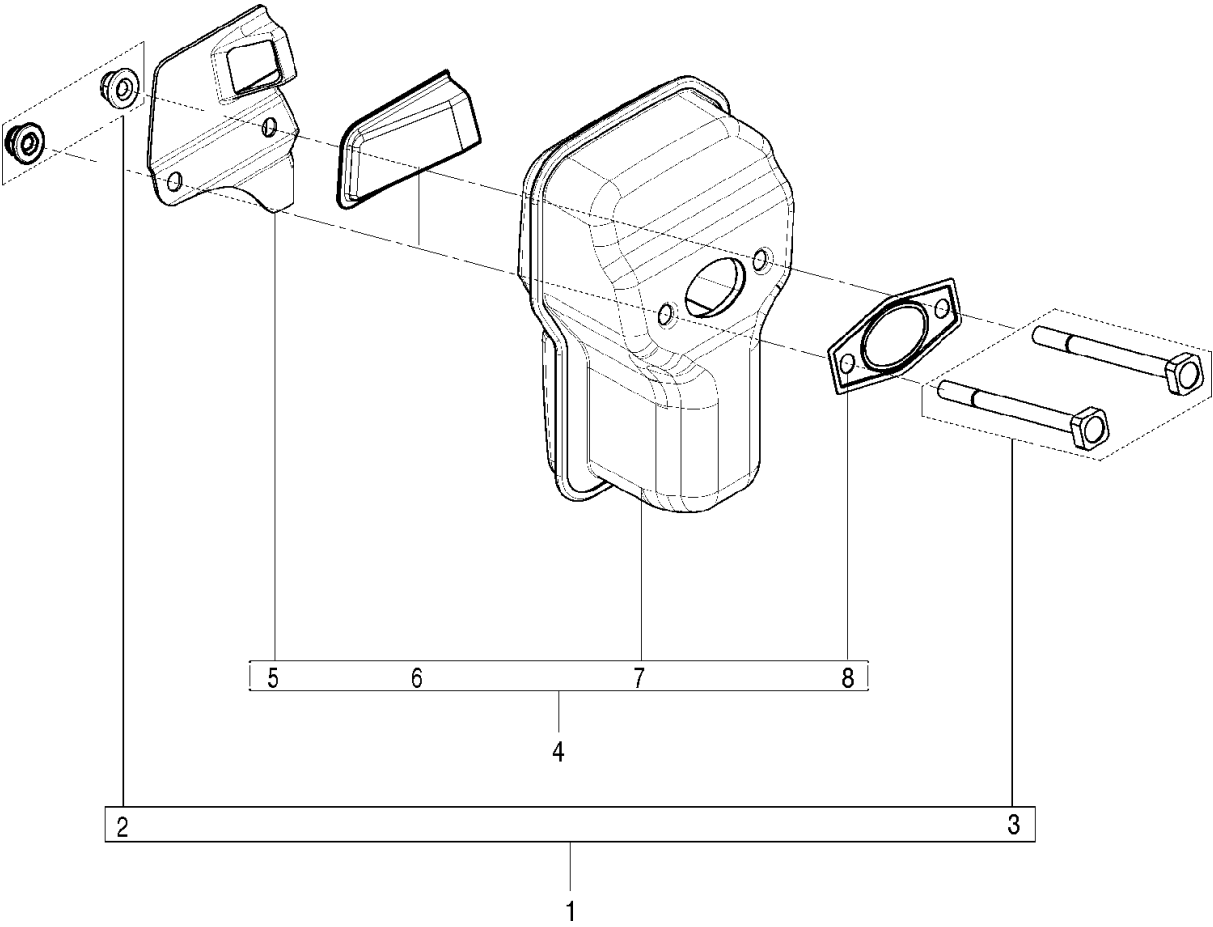

OIL PUMP

125, 967068001, 20162300001-Current

Ref	Part No	Description	Remark	QTY KIT
1	574 22 44-01	SPACER		1
2	589 40 44-01	OIL PUMP ASSY		1
4	574 22 13-02	SCREW		4
5	589 40 46-01	COVER ASSY		1
7	574 22 48-01	WORM GEAR		1
8	585 90 46-01	CLUTCH DRUM		1
9	514 18 33-01	BEARING		1
10	574 22 51-01	WASHER		1
11	574 22 52-01	CLUTCH ASSY		2