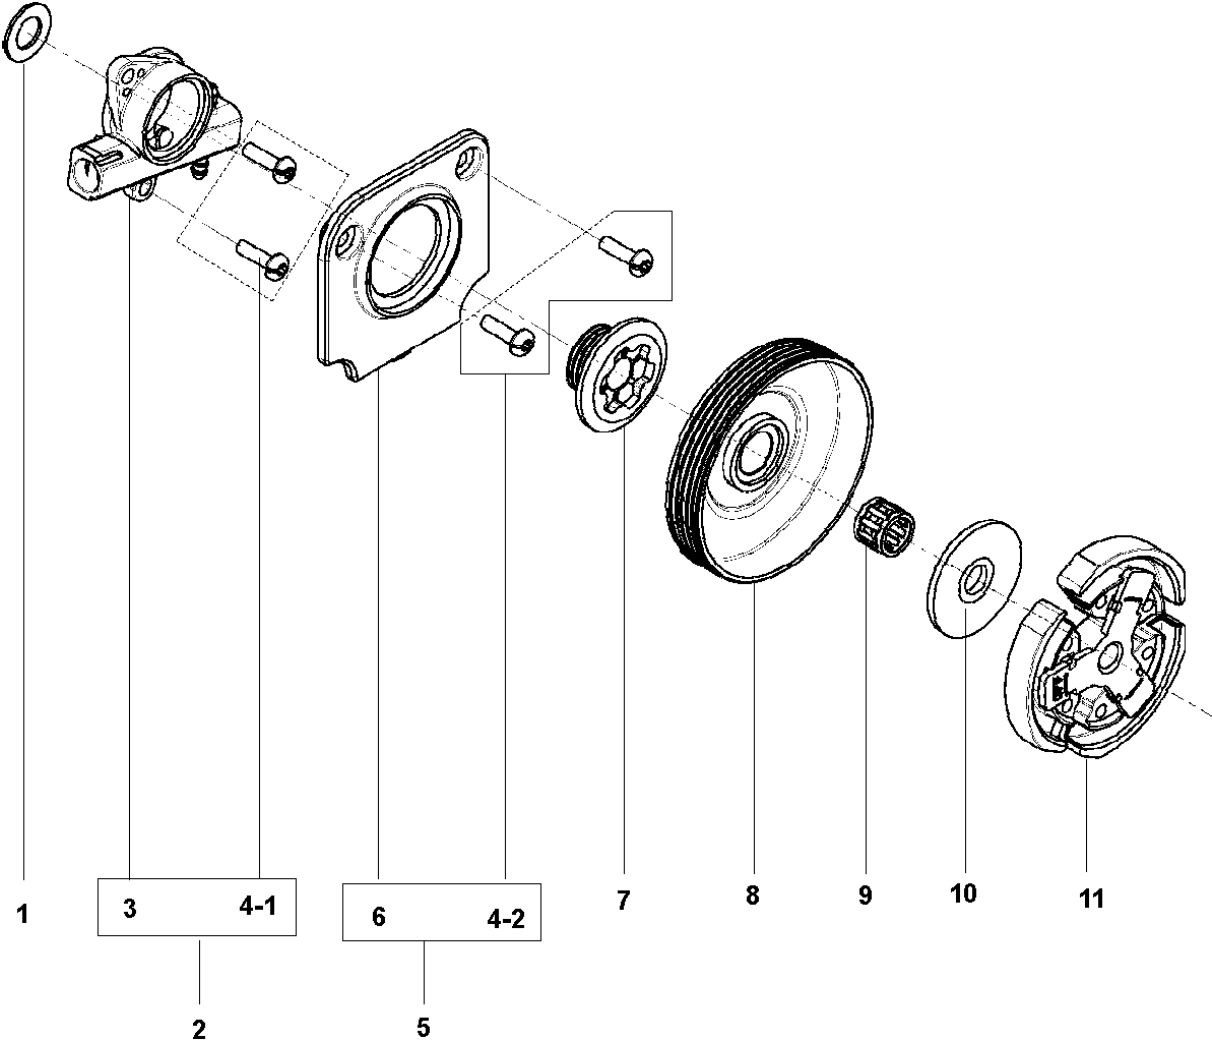

SPARE PARTS LIST

CHAIN SAWS

125, 967068001, 20162300001-Current

STARTER

125, 967068001, 20162300001-Current

Ref	Part No	Description	Remark	QTY KIT
1	582 61 83-01	STARTER ASSY	incl 2-12	1
2	582 66 39-01	STARTER HOUSING	incl 5, 12	1
7	584 79 18-01	SPRING		1
10	582 61 85-01	PULLEY ASSY	incl 11, 3-2	1

CHAIN BRAKE

125, 967068001, 20162300001-Current

Ref	Part No	Description	Remark	QTY KIT
1	582 10 26-02	CHAIN BRAKE ASSY	incl 2-29	1
2	585 59 83-02	HAND GUARD		1
3	582 61 01-01	HAND GUARD ASSY	incl 3-7	1
8	582 61 02-01	BRAKE BAND ASSY	incl 9-15	1
16	582 10 24-01	CLUTCH COVER ASSY	incl 17, 18	1
19	581 42 73-01	BRAKE BAND	Pivot. 3/8-16	1
20	582 61 03-01	GASKET	incl 21, 22-1	1
23	582 61 05-01	COVER ASSY	incl 24, 22-2	1
25	582 61 04-01	CHAIN BRAKE	incl 26-28	1
29	586 04 22-01	SPRING		1

Ref	Part No	Description	Remark	QTY KIT
1	582 61 81-01	FLYWHEEL ASSY	incl 2-3	1
4	582 61 82-01	IGNITION KIT	incl 5-6	1
7	574 22 64-01	SWITCH		1
8	574 72 72-01	WIRE		1
9	574 22 31-01	WIRE		1

CYLINDER

125, 967068001, 20162300001-Current

OIL PUMP

125, 967068001, 20162300001-Current

Ref	Part No	Description	Remark	QTY KIT
1	574 22 44-01	SPACER		1
2	589 40 44-01	OIL PUMP ASSY		1
4	574 22 13-02	SCREW		4
5	589 40 46-01	COVER ASSY		1
7	574 22 48-01	WORM GEAR		1
8	585 90 46-01	CLUTCH DRUM		1
9	514 18 33-01	BEARING		1
10	574 22 51-01	WASHER		1
11	574 22 52-01	CLUTCH ASSY		2