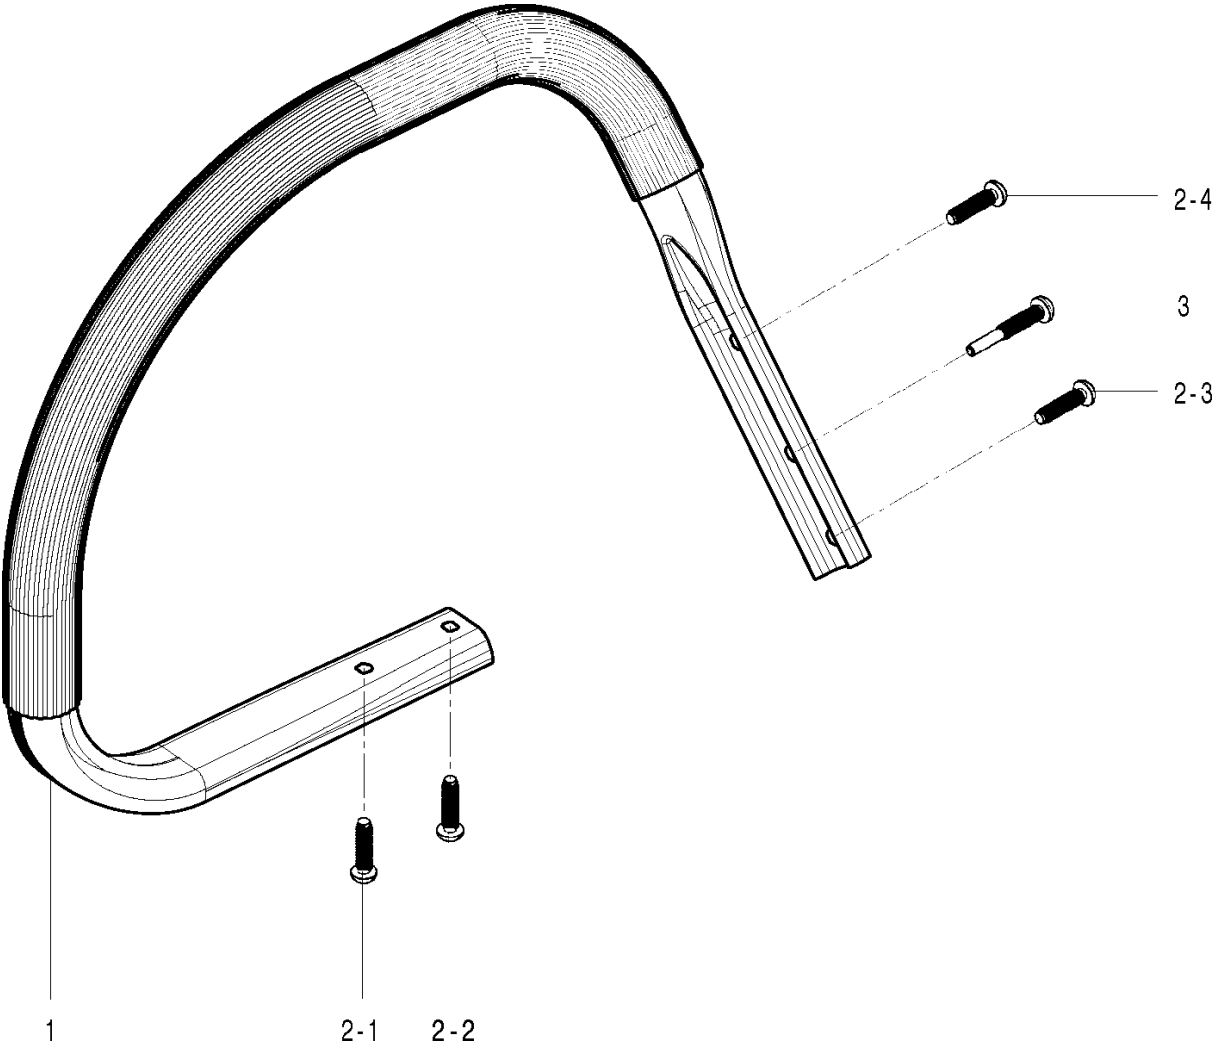

HANDLE

125, 967068001, 20162300001-Current

Ref	Part No	Description	Remark	QTY KIT
1	574 22 74-03	FRONT HANDLE		1
2	574 22 39-01	SCREW		4
3	574 73 35-01	SCREW		1