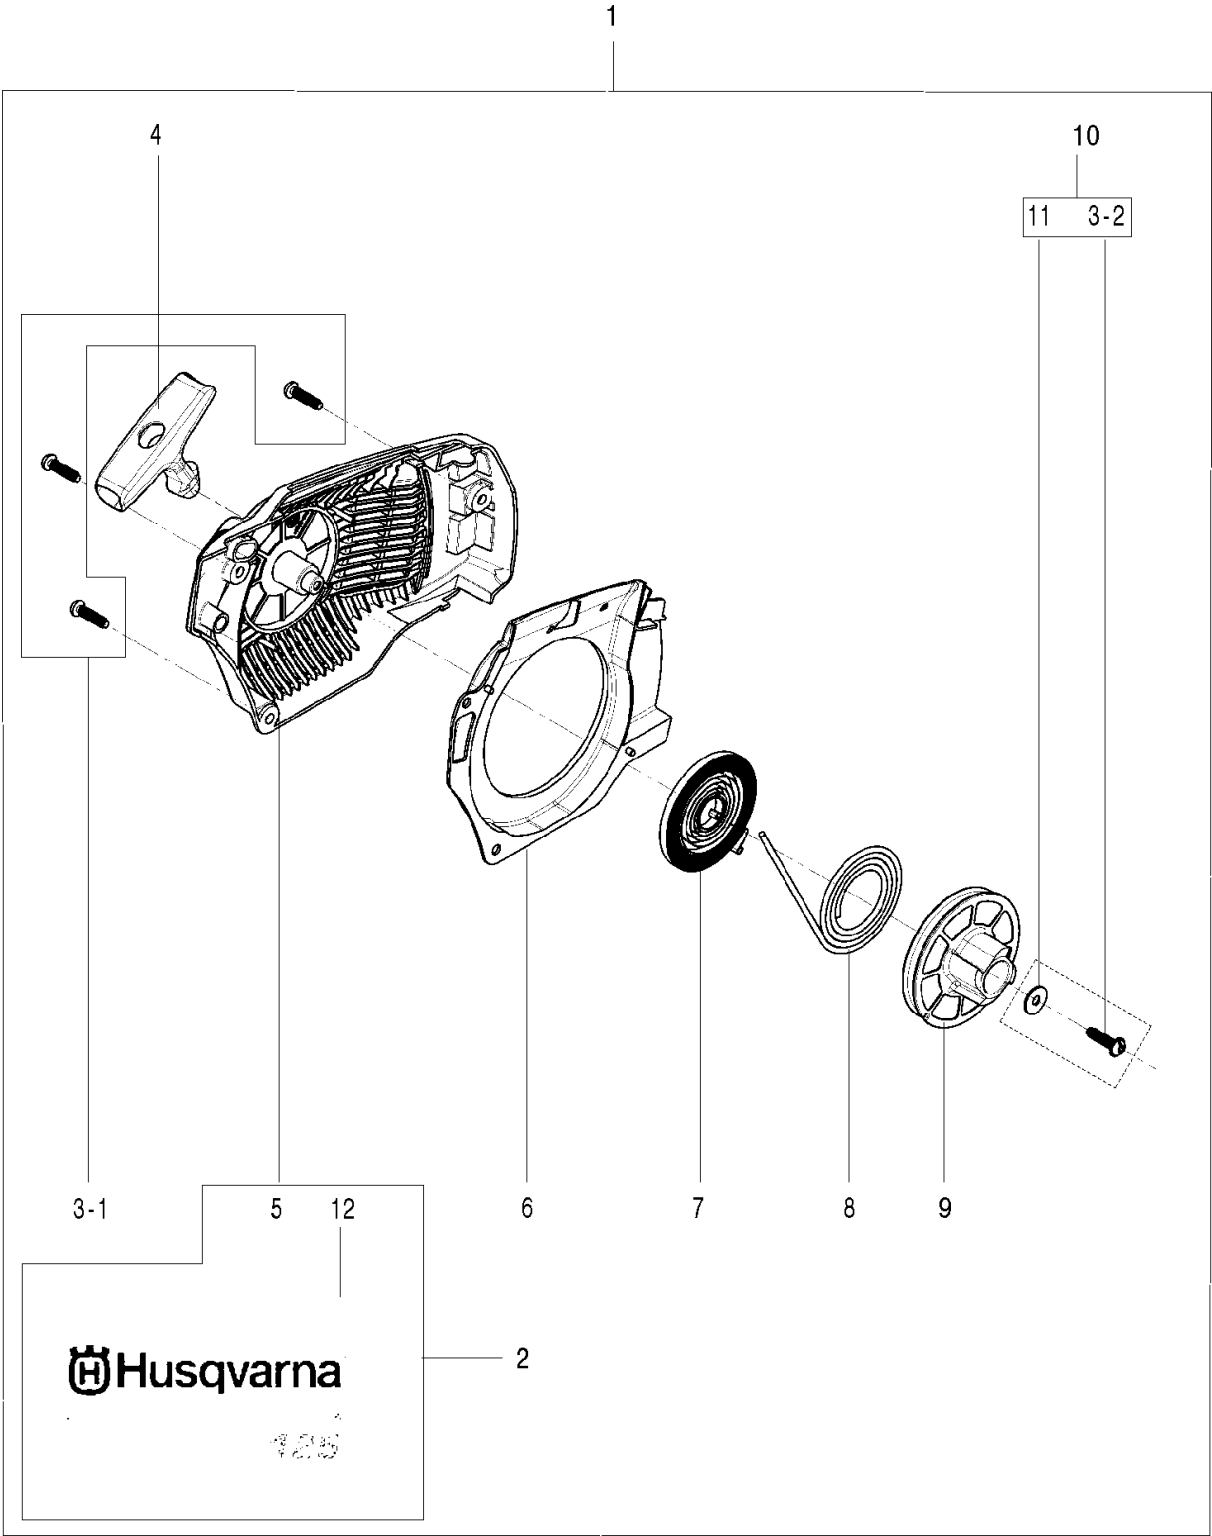

SPARE PARTS LIST

CHAIN SAWS

125, 967068001, 20162300001-Current

STARTER

125, 967068001, 20162300001-Current

Ref	Part No	Description	Remark	QTY KIT
1	582 61 83-01	STARTER ASSY	incl 2-12	1
2	582 66 39-01	STARTER HOUSING	incl 5, 12	1
7	584 79 18-01	SPRING		1
10	582 61 85-01	PULLEY ASSY	incl 11, 3-2	1

CHAIN BRAKE

125, 967068001, 20162300001-Current

Ref	Part No	Description	Remark	QTY KIT
1	582 10 26-02	CHAIN BRAKE ASSY	incl 2-29	1
2	585 59 83-02	HAND GUARD		1
3	582 61 01-01	HAND GUARD ASSY	incl 3-7	1
8	582 61 02-01	BRAKE BAND ASSY	incl 9-15	1
16	582 10 24-01	CLUTCH COVER ASSY	incl 17, 18	1
19	581 42 73-01	BRAKE BAND	Pivot. 3/8-16	1
20	582 61 03-01	GASKET	incl 21, 22-1	1
23	582 61 05-01	COVER ASSY	incl 24, 22-2	1
25	582 61 04-01	CHAIN BRAKE	incl 26-28	1
29	586 04 22-01	SPRING		1

Ref	Part No	Description	Remark	QTY KIT
1	582 61 81-01	FLYWHEEL ASSY	incl 2-3	1
4	582 61 82-01	IGNITION KIT	incl 5-6	1
7	574 22 64-01	SWITCH		1
8	574 72 72-01	WIRE		1
9	574 22 31-01	WIRE		1

CYLINDER

125, 967068001, 20162300001-Current

OIL PUMP

125, 967068001, 20162300001-Current

Ref	Part No	Description	Remark	QTY KIT
1	574 22 44-01	SPACER		1
2	589 40 44-01	OIL PUMP ASSY		1
4	574 22 13-02	SCREW		4
5	589 40 46-01	COVER ASSY		1
7	574 22 48-01	WORM GEAR		1
8	585 90 46-01	CLUTCH DRUM		1
9	514 18 33-01	BEARING		1
10	574 22 51-01	WASHER		1
11	574 22 52-01	CLUTCH ASSY		2