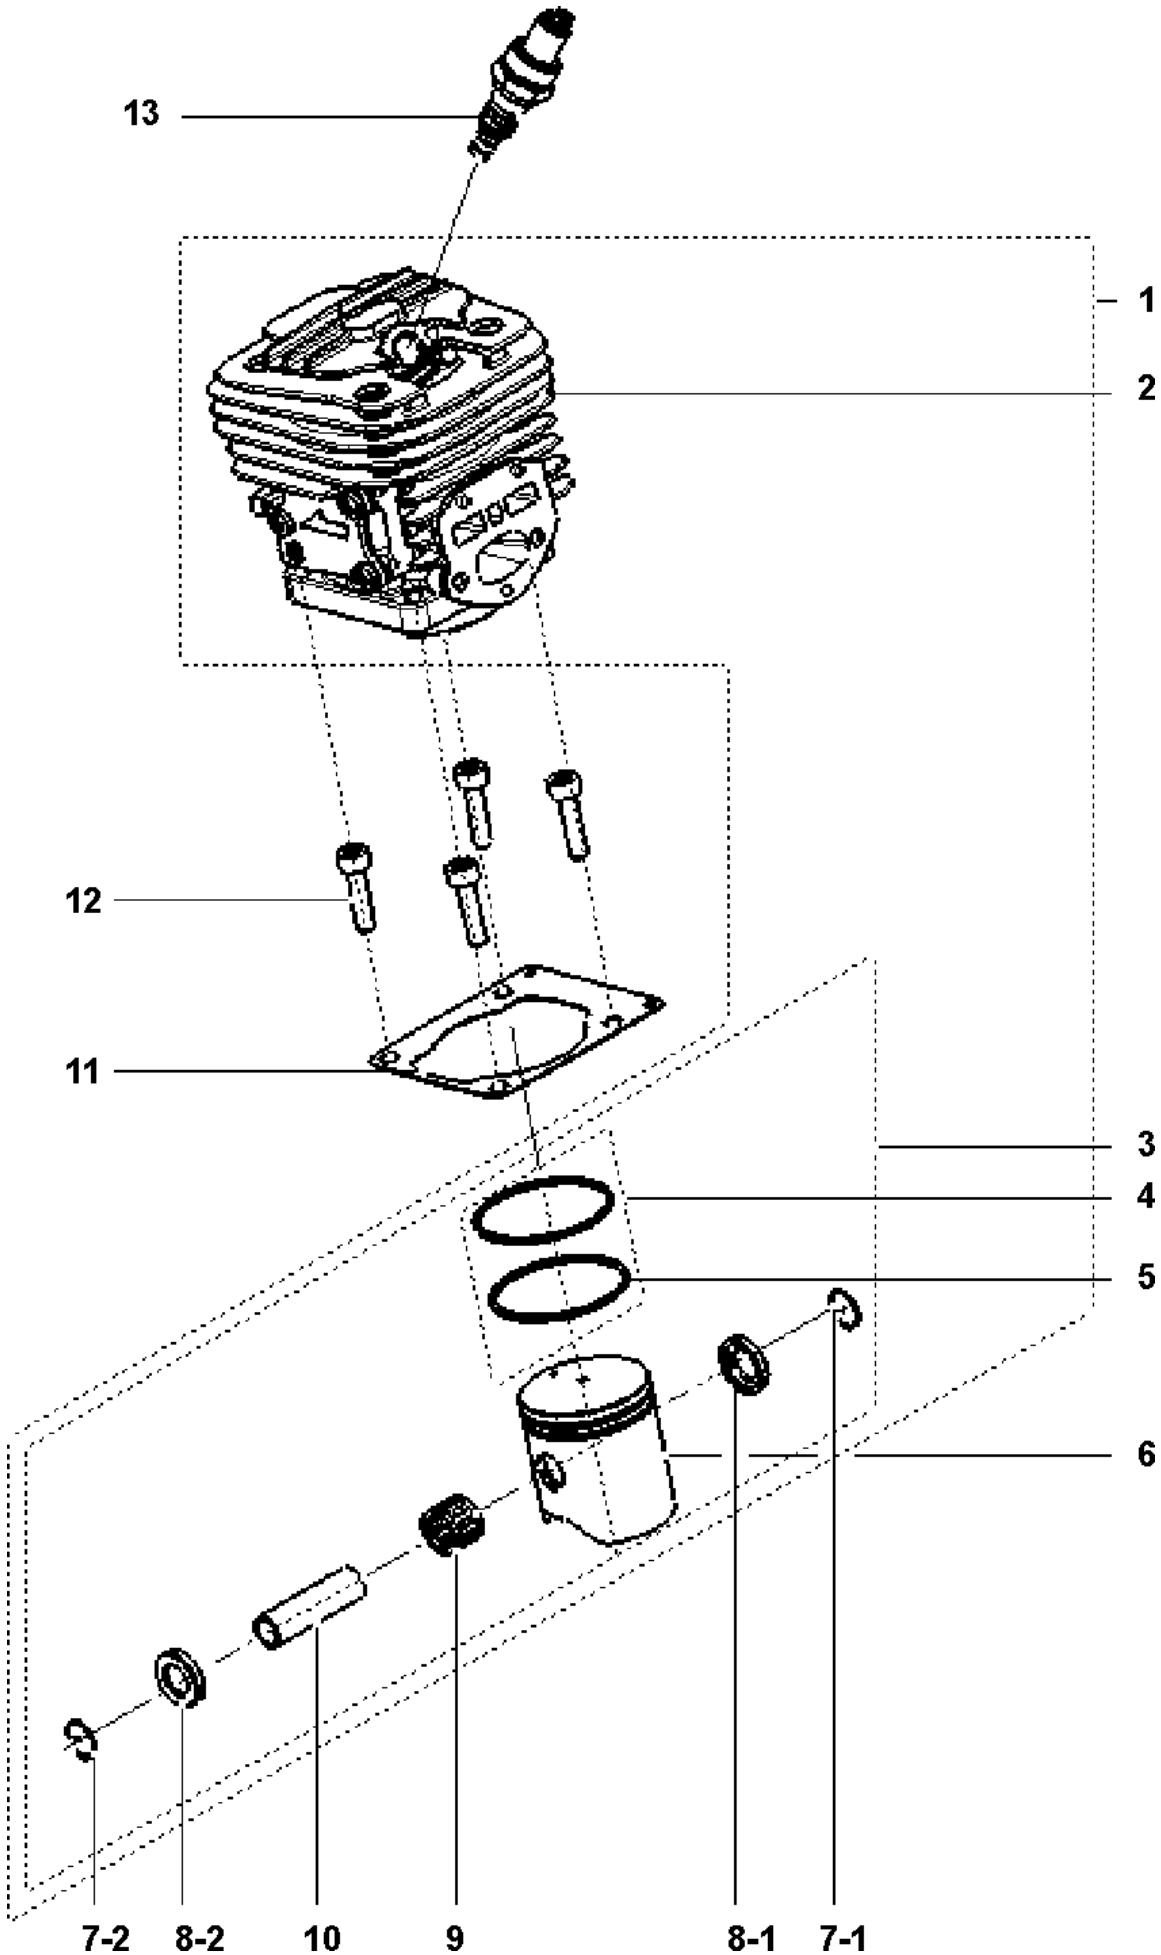

SPARE PARTS LIST

CHAIN SAWS

125, 967068001, 20162300001-Current

STARTER

125, 967068001, 20162300001-Current

Ref	Part No	Description	Remark	QTY KIT
1	582 61 83-01	STARTER ASSY	incl 2-12	1
2	582 66 39-01	STARTER HOUSING	incl 5, 12	1
7	584 79 18-01	SPRING		1
10	582 61 85-01	PULLEY ASSY	incl 11, 3-2	1

CYLINDER COVER

125, 967068001, 20162300001-Current

Ref	Part No	Description	Remark	QTY KIT
1	582 61 86-01	CYLINDER ASSY	incl 2-3	1
4	582 88 32-01	KNOB		1

IGNITION SYSTEM

125, 967068001, 20162300001-Current

Ref	Part No	Description	Remark	QTY KIT
1	582 61 81-01	FLYWHEEL ASSY	incl 2-3	1
4	582 61 82-01	IGNITION KIT	incl 5-6	1
7	574 22 64-01	SWITCH		1
8	574 72 72-01	WIRE		1
9	574 22 31-01	WIRE		1

CYLINDER

125, 967068001, 20162300001-Current

OIL PUMP

125, 967068001, 20162300001-Current

Ref	Part No	Description	Remark	QTY KIT
1	574 22 44-01	SPACER		1
2	589 40 44-01	OIL PUMP ASSY		1
4	574 22 13-02	SCREW		4
5	589 40 46-01	COVER ASSY		1
7	574 22 48-01	WORM GEAR		1
8	585 90 46-01	CLUTCH DRUM		1
9	514 18 33-01	BEARING		1
10	574 22 51-01	WASHER		1
11	574 22 52-01	CLUTCH ASSY		2