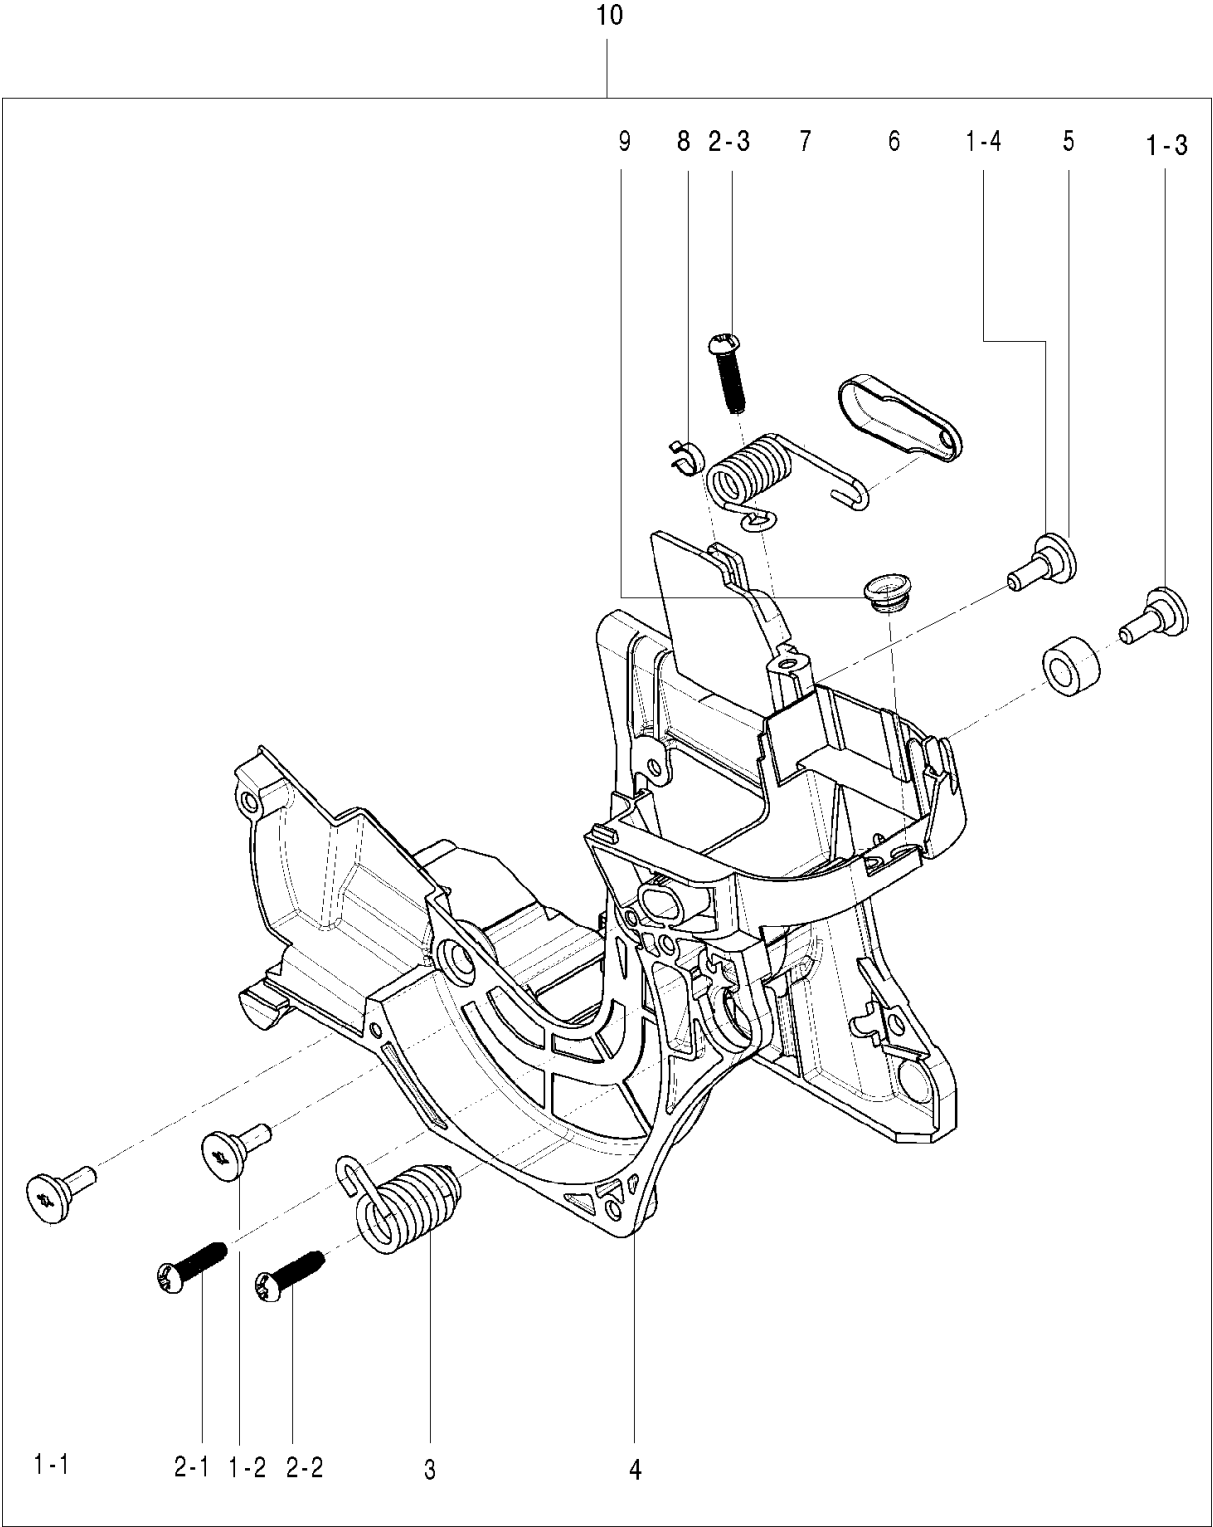

BRACKET

125, 967068001, 20162300001-Current

Ref	Part No	Description	Remark	QTY KIT
1	574 73 01-01	SCREW		4
2	574 22 39-01	SCREW		3
3	574 22 42-01	SPRING		1
5	574 22 53-01	GROMMET		1
6	574 22 76-01	SPACER		1
7	574 22 75-01	SPRING		1
8	574 22 43-01	BUSH		1
9	574 72 85-01	GROMMET		1
10	586 09 86-03	BRACKET	incl 1-9	1