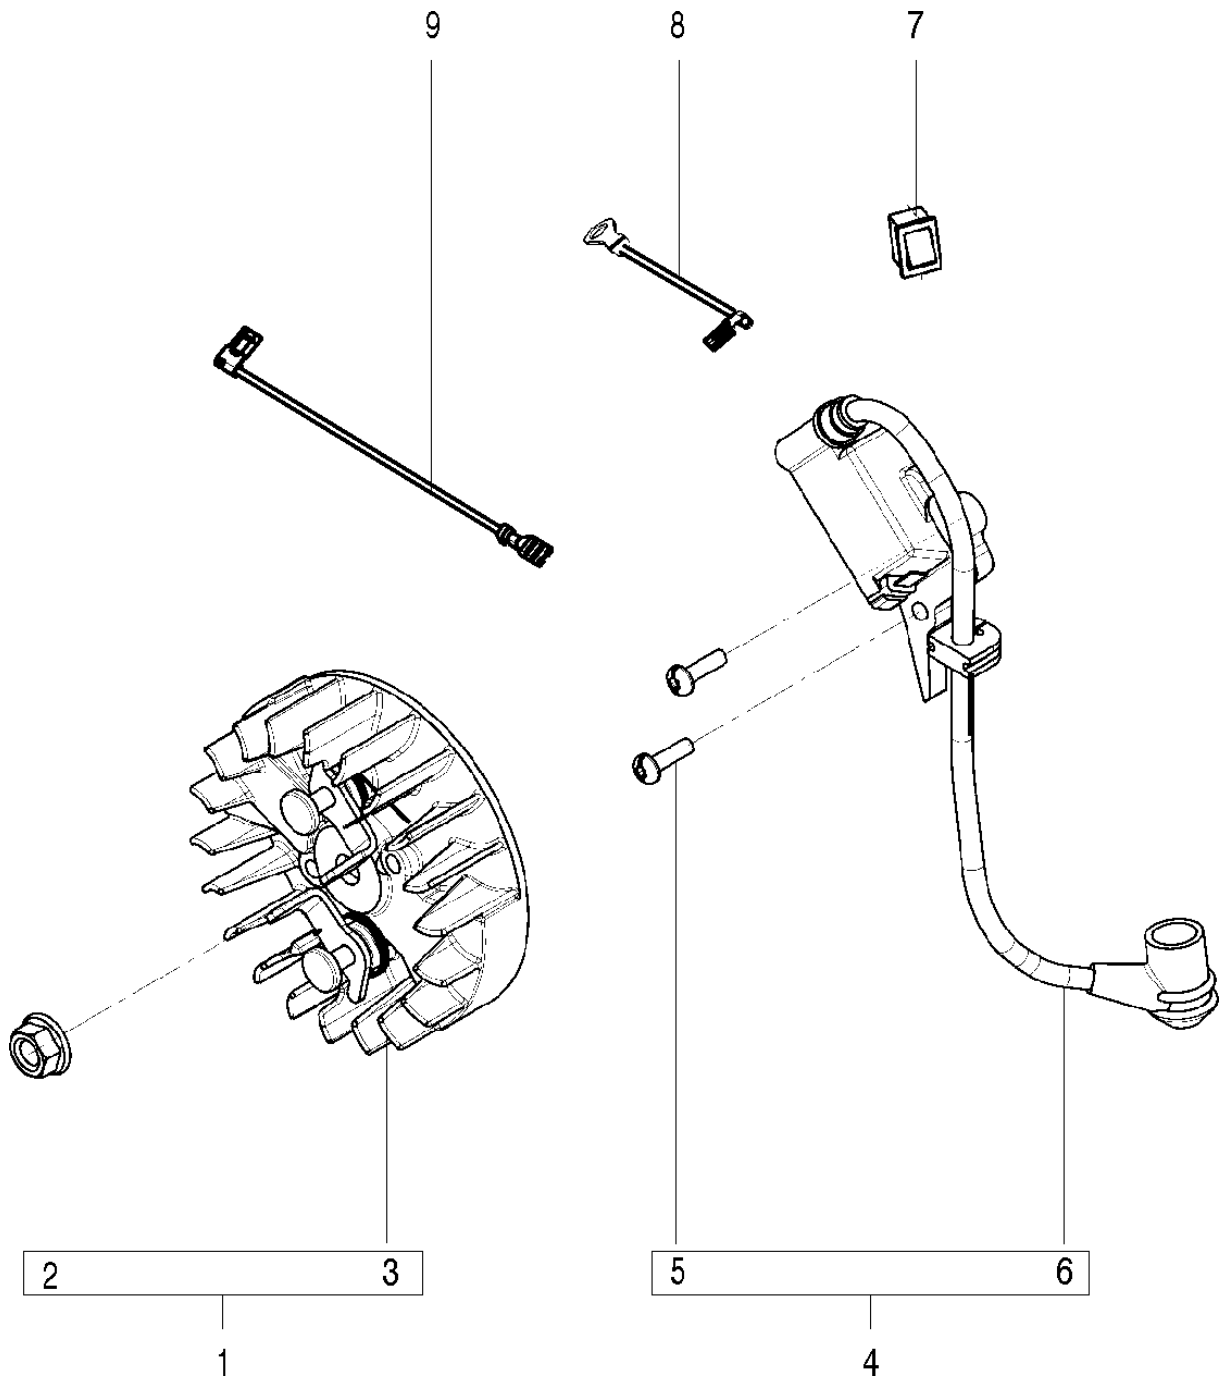

SPARE PARTS LIST

CHAIN SAWS

125, 967068001, 20162300001-Current

STARTER

125, 967068001, 20162300001-Current

Ref	Part No	Description	Remark	QTY KIT
1	582 61 83-01	STARTER ASSY	incl 2-12	1
2	582 66 39-01	STARTER HOUSING	incl 5, 12	1
7	584 79 18-01	SPRING		1
10	582 61 85-01	PULLEY ASSY	incl 11, 3-2	1

CHAIN BRAKE

125, 967068001, 20162300001-Current

Ref	Part No	Description	Remark	QTY KIT
1	582 10 26-02	CHAIN BRAKE ASSY	incl 2-29	1
2	585 59 83-02	HAND GUARD		1
3	582 61 01-01	HAND GUARD ASSY	incl 3-7	1
8	582 61 02-01	BRAKE BAND ASSY	incl 9-15	1
16	582 10 24-01	CLUTCH COVER ASSY	incl 17, 18	1
19	581 42 73-01	BRAKE BAND	Pivot. 3/8-16	1
20	582 61 03-01	GASKET	incl 21, 22-1	1
23	582 61 05-01	COVER ASSY	incl 24, 22-2	1
25	582 61 04-01	CHAIN BRAKE	incl 26-28	1
29	586 04 22-01	SPRING		1

CYLINDER COVER

125, 967068001, 20162300001-Current

Ref	Part No	Description	Remark	QTY KIT
1	582 61 86-01	CYLINDER ASSY	incl 2-3	1
4	582 88 32-01	KNOB		1

IGNITION SYSTEM

125, 967068001, 20162300001-Current

OIL PUMP

125, 967068001, 20162300001-Current

Ref	Part No	Description	Remark	QTY KIT
1	574 22 44-01	SPACER		1
2	589 40 44-01	OIL PUMP ASSY		1
4	574 22 13-02	SCREW		4
5	589 40 46-01	COVER ASSY		1
7	574 22 48-01	WORM GEAR		1
8	585 90 46-01	CLUTCH DRUM		1
9	514 18 33-01	BEARING		1
10	574 22 51-01	WASHER		1
11	574 22 52-01	CLUTCH ASSY		2