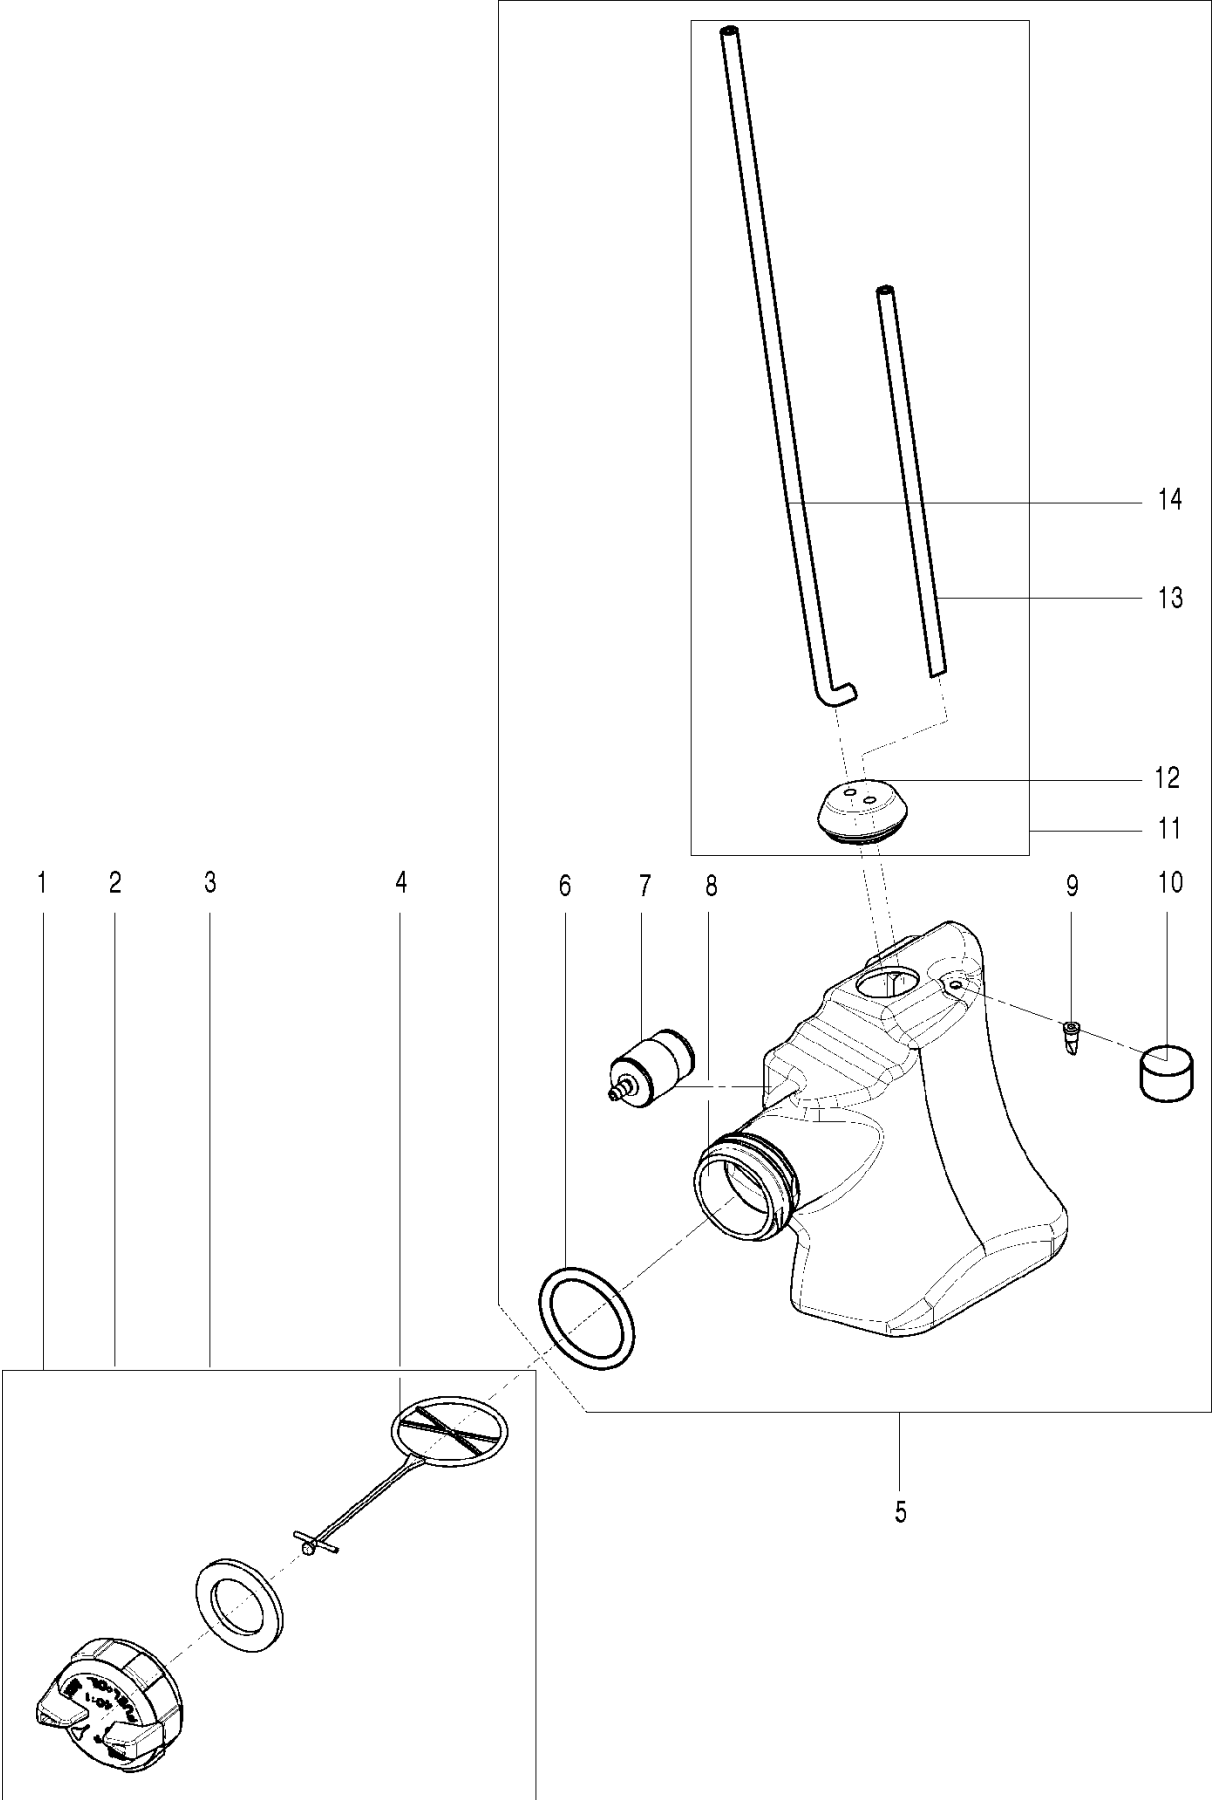

SPARE PARTS LIST

CHAIN SAWS

125, 967068001, 20162300001-Current

STARTER

125, 967068001, 20162300001-Current

Ref	Part No	Description	Remark	QTY KIT
1	582 61 83-01	STARTER ASSY	incl 2-12	1
2	582 66 39-01	STARTER HOUSING	incl 5, 12	1
7	584 79 18-01	SPRING		1
10	582 61 85-01	PULLEY ASSY	incl 11, 3-2	1

HANDLE

125, 967068001, 20162300001-Current

Ref	Part No	Description	Remark	QTY KIT
1	574 22 74-03	FRONT HANDLE		1
2	574 22 39-01	SCREW		4
3	574 73 35-01	SCREW		1

REAR HANDLE

125, 967068001, 20162300001-Current

Ref	Part No	Description	Remark	QTY KIT
1	582 63 06-01	HANDLE ASSY	incl 2-23	1
2	574 22 39-02	SCREW		1
3	574 22 39-01	SCREW		3
4	582 63 07-01	HANDLE ASSY	incl 5-7, 22	1
8	582 63 08-01	TRIGGER	incl 9-11	1
12	582 63 09-01	PURGE	incl 13-14	1
15	574 22 67-01	THROTTLE CABLE		1
16	574 73 29-01	GROMMET		2
17	582 63 10-01	SPRING	incl 18, 19, 22	1
20	734 11 37-41	WASHER		1
21	574 22 65-02	SCREW		1
23	582 63 11-01	REAR HANDLE ASSY	incl 2-7, 16, 20-22	1