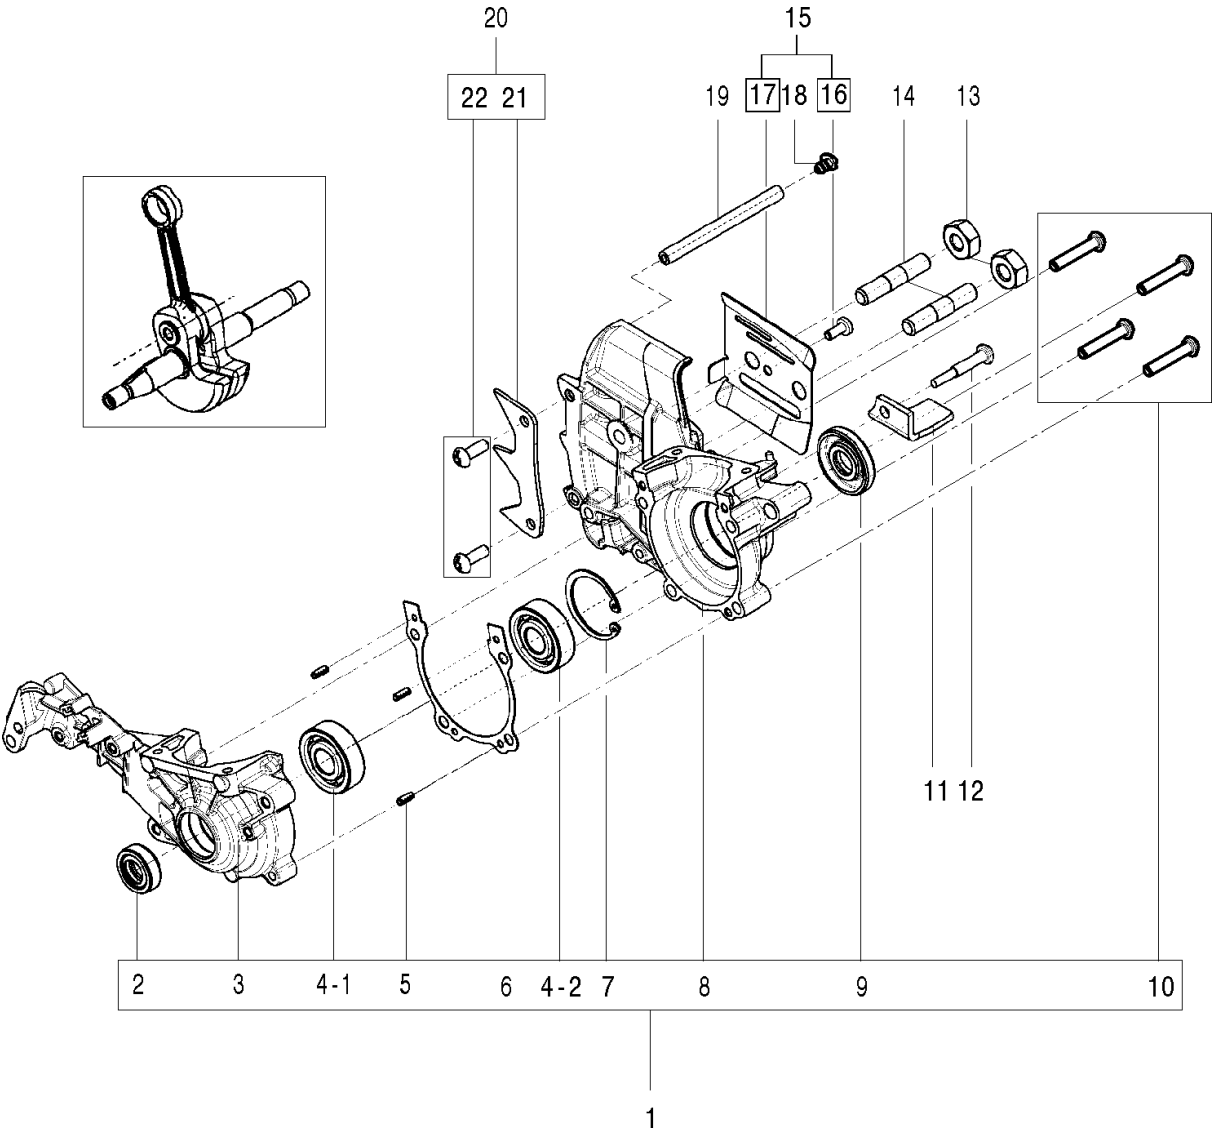

Ref	Part No	Description	Remark	QTY KIT
1	582 63 00-03	CYLINDER ASSY		1
3	582 62 84-01	PISTON ASSY		1
4	582 62 85-01	PISTON ASSY		1
9	574 72 57-01	NEEDLE BEARING		1
11	574 22 20-01	GASKET		1
12	584 95 59-01	SCREW		4
13	578 41 02-01	SPARK PLUG		1

OIL PUMP

125, 967068001, 20162300001-Current

Ref	Part No	Description	Remark	QTY KIT
1	574 22 44-01	SPACER		1
2	589 40 44-01	OIL PUMP ASSY		1
4	574 22 13-02	SCREW		4
5	589 40 46-01	COVER ASSY		1
7	574 22 48-01	WORM GEAR		1
8	585 90 46-01	CLUTCH DRUM		1
9	514 18 33-01	BEARING		1
10	574 22 51-01	WASHER		1
11	574 22 52-01	CLUTCH ASSY		2

MUFFLER

125, 967068001, 20162300001-Current

Ref	Part No	Description	Remark	QTY KIT
1	582 63 01-01	FIXING PLATE	incl 2, 3	1
4	582 63 03-01	MUFFLER ASSY	incl 5-8	1
8	574 22 29-01	GASKET		1

CRANKSHAFT

125, 967068001, 20162300001-Current

Ref	Part No	Description	Remark	QTY KIT
1	582 62 91-01	CRANKSHAFT ASSY	incl 2-6	1
4	574 72 57-01	NEEDLE BEARING		1

CARBURETOR & AIR FILTER

125, 967068001, 20162300001-Current

Ref	Part No	Description	Remark	QTY KIT
1	584 95 63-02	SCREW		2
2	574 22 39-01	SCREW		1
3	574 72 97-01	FILTER HOLDER		1
4	582 20 34-01	CARBURETTOR		1
7	589 57 02-01	NUT		2
8	589 49 52-01	ADAPTER		1
9	574 22 13-04	SCREW		2
10	574 22 35-02	GASKET		1
11	589 57 01-01	SPACER		2
12	574 22 36-01	GASKET		1
13	588 81 86-03	CHOKE	incl 6-7	1
14	574 22 37-02	AIR FILTER ASSY		1