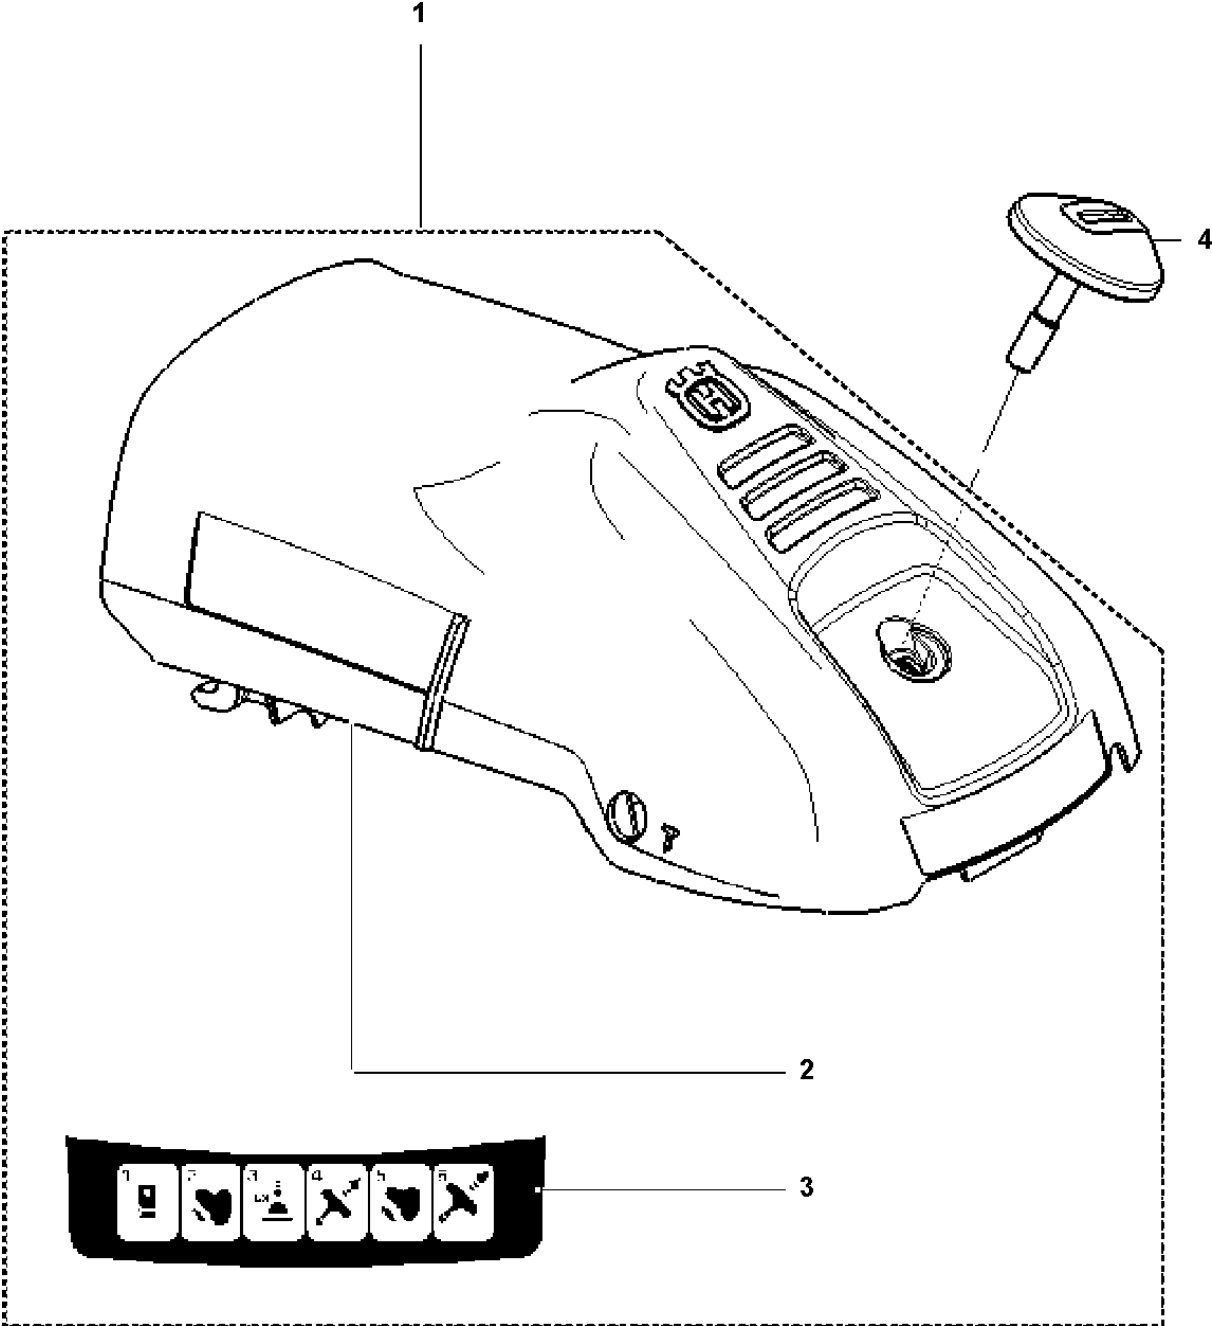

SPARE PARTS LIST

CHAIN SAWS

125, 967068001, 20162300001-Current

STARTER

125, 967068001, 20162300001-Current

Ref	Part No	Description	Remark	QTY KIT
1	582 61 83-01	STARTER ASSY	incl 2-12	1
2	582 66 39-01	STARTER HOUSING	incl 5, 12	1
7	584 79 18-01	SPRING		1
10	582 61 85-01	PULLEY ASSY	incl 11, 3-2	1

CHAIN BRAKE

125, 967068001, 20162300001-Current

Ref	Part No	Description	Remark	QTY KIT
1	582 10 26-02	CHAIN BRAKE ASSY	incl 2-29	1
2	585 59 83-02	HAND GUARD		1
3	582 61 01-01	HAND GUARD ASSY	incl 3-7	1
8	582 61 02-01	BRAKE BAND ASSY	incl 9-15	1
16	582 10 24-01	CLUTCH COVER ASSY	incl 17, 18	1
19	581 42 73-01	BRAKE BAND	Pivot. 3/8-16	1
20	582 61 03-01	GASKET	incl 21, 22-1	1
23	582 61 05-01	COVER ASSY	incl 24, 22-2	1
25	582 61 04-01	CHAIN BRAKE	incl 26-28	1
29	586 04 22-01	SPRING		1