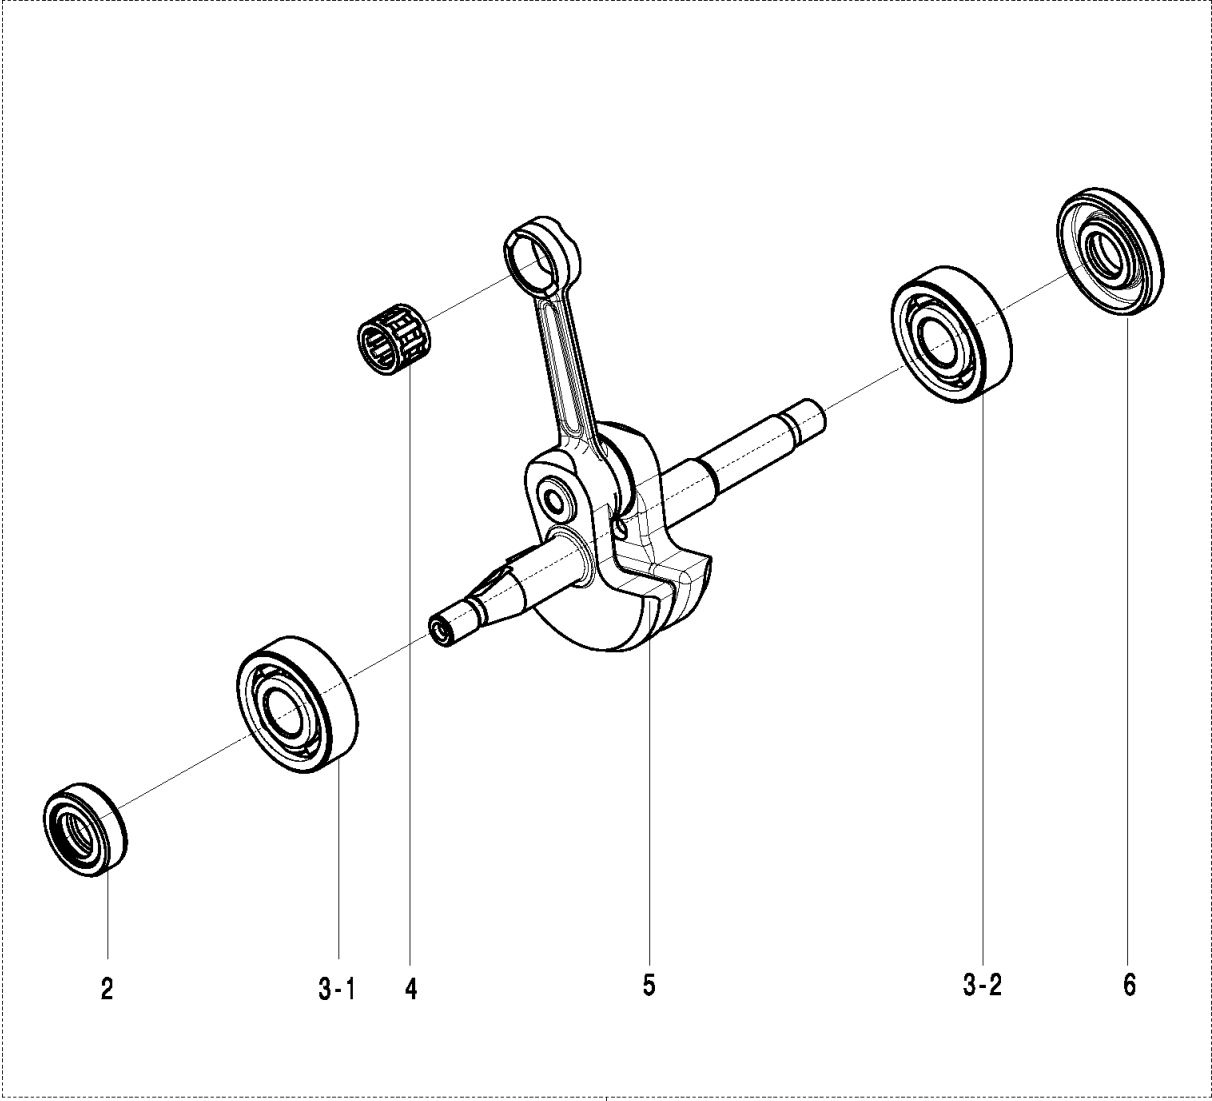

CRANKSHAFT

125, 967068001, 20162300001-Current

Ref	Part No	Description	Remark	QTY KIT
1	582 62 91-01	CRANKSHAFT ASSY	incl 2-6	1
4	574 72 57-01	NEEDLE BEARING		1