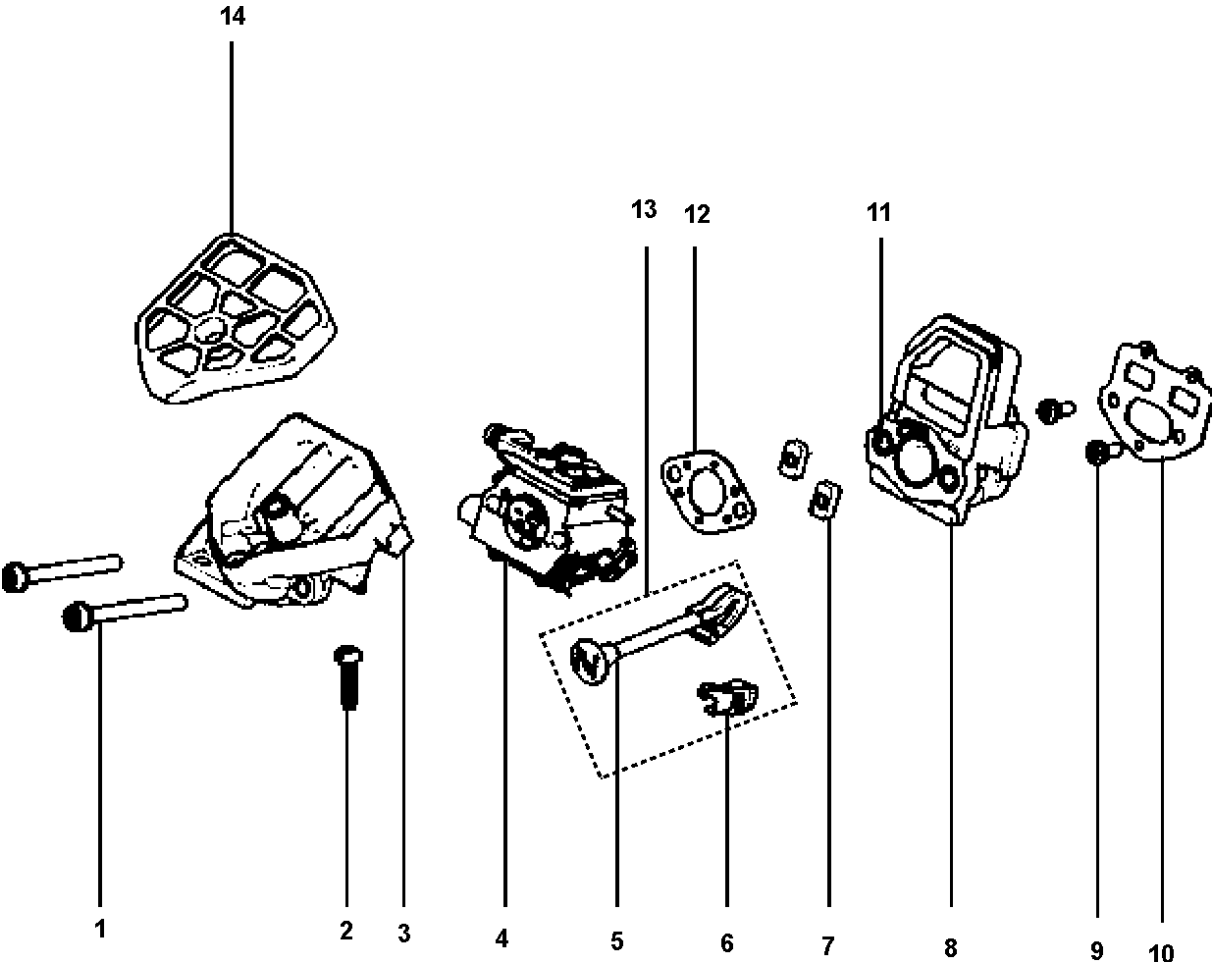

OIL PUMP

125, 967068001, 20162300001-Current

Ref	Part No	Description	Remark	QTY KIT
1	574 22 44-01	SPACER		1
2	589 40 44-01	OIL PUMP ASSY		1
4	574 22 13-02	SCREW		4
5	589 40 46-01	COVER ASSY		1
7	574 22 48-01	WORM GEAR		1
8	585 90 46-01	CLUTCH DRUM		1
9	514 18 33-01	BEARING		1
10	574 22 51-01	WASHER		1
11	574 22 52-01	CLUTCH ASSY		2

Ref	Part No	Description	Remark	QTY KIT
1	582 62 91-01	CRANKSHAFT ASSY	incl 2-6	1
4	574 72 57-01	NEEDLE BEARING		1

CARBURETOR & AIR FILTER

125, 967068001, 20162300001-Current

Ref	Part No	Description	Remark	QTY KIT
1	584 95 63-02	SCREW		2
2	574 22 39-01	SCREW		1
3	574 72 97-01	FILTER HOLDER		1
4	582 20 34-01	CARBURETTOR		1
7	589 57 02-01	NUT		2
8	589 49 52-01	ADAPTER		1
9	574 22 13-04	SCREW		2
10	574 22 35-02	GASKET		1
11	589 57 01-01	SPACER		2
12	574 22 36-01	GASKET		1
13	588 81 86-03	CHOKE	incl 6-7	1
14	574 22 37-02	AIR FILTER ASSY		1