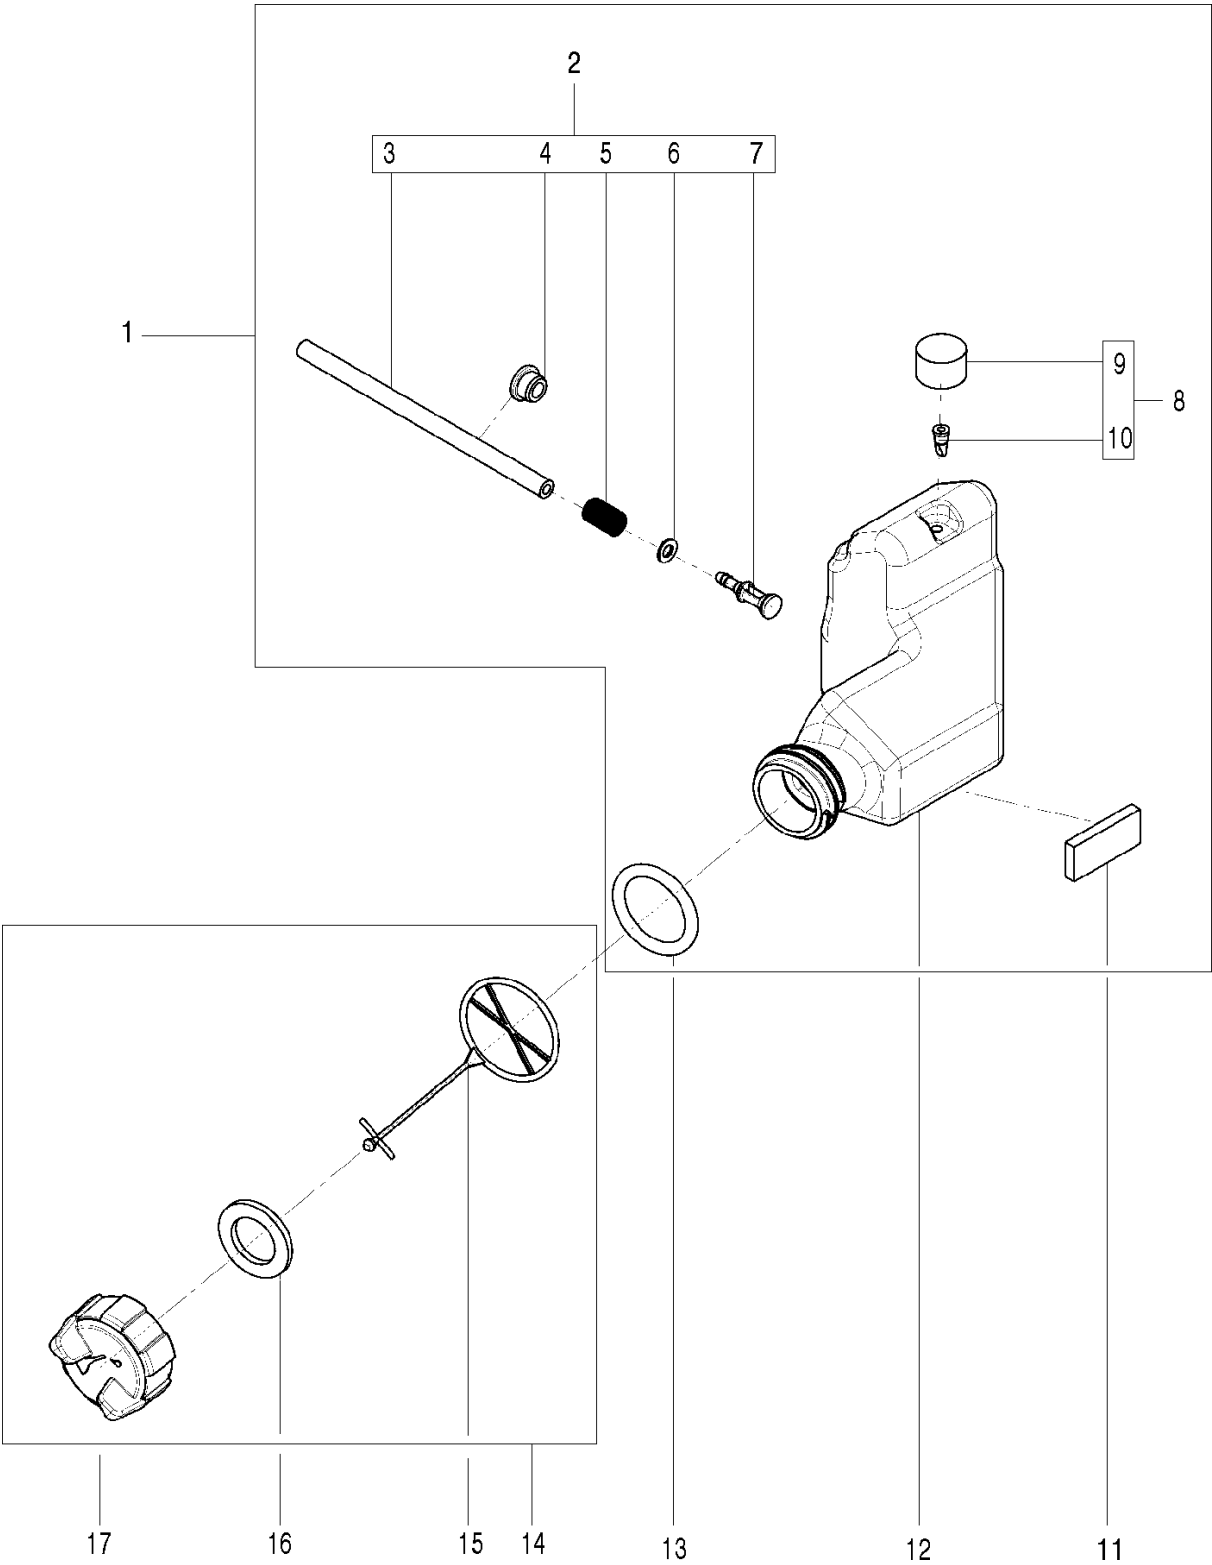

OIL TANK

125, 967068001, 20162300001-Current

Ref	Part No	Description	Remark	QTY KIT
1	582 63 12-01	OIL TANK	incl 2-10	1
2	582 63 17-01	OIL HOSE	incl 3-7	1
8	582 63 13-01	NIPPLE	incl 9, 10	1
13	586 47 18-01	O-RING	incl 11, 12	1
14	574 22 69-01	TANK CAP ASSY	incl 15-17	1