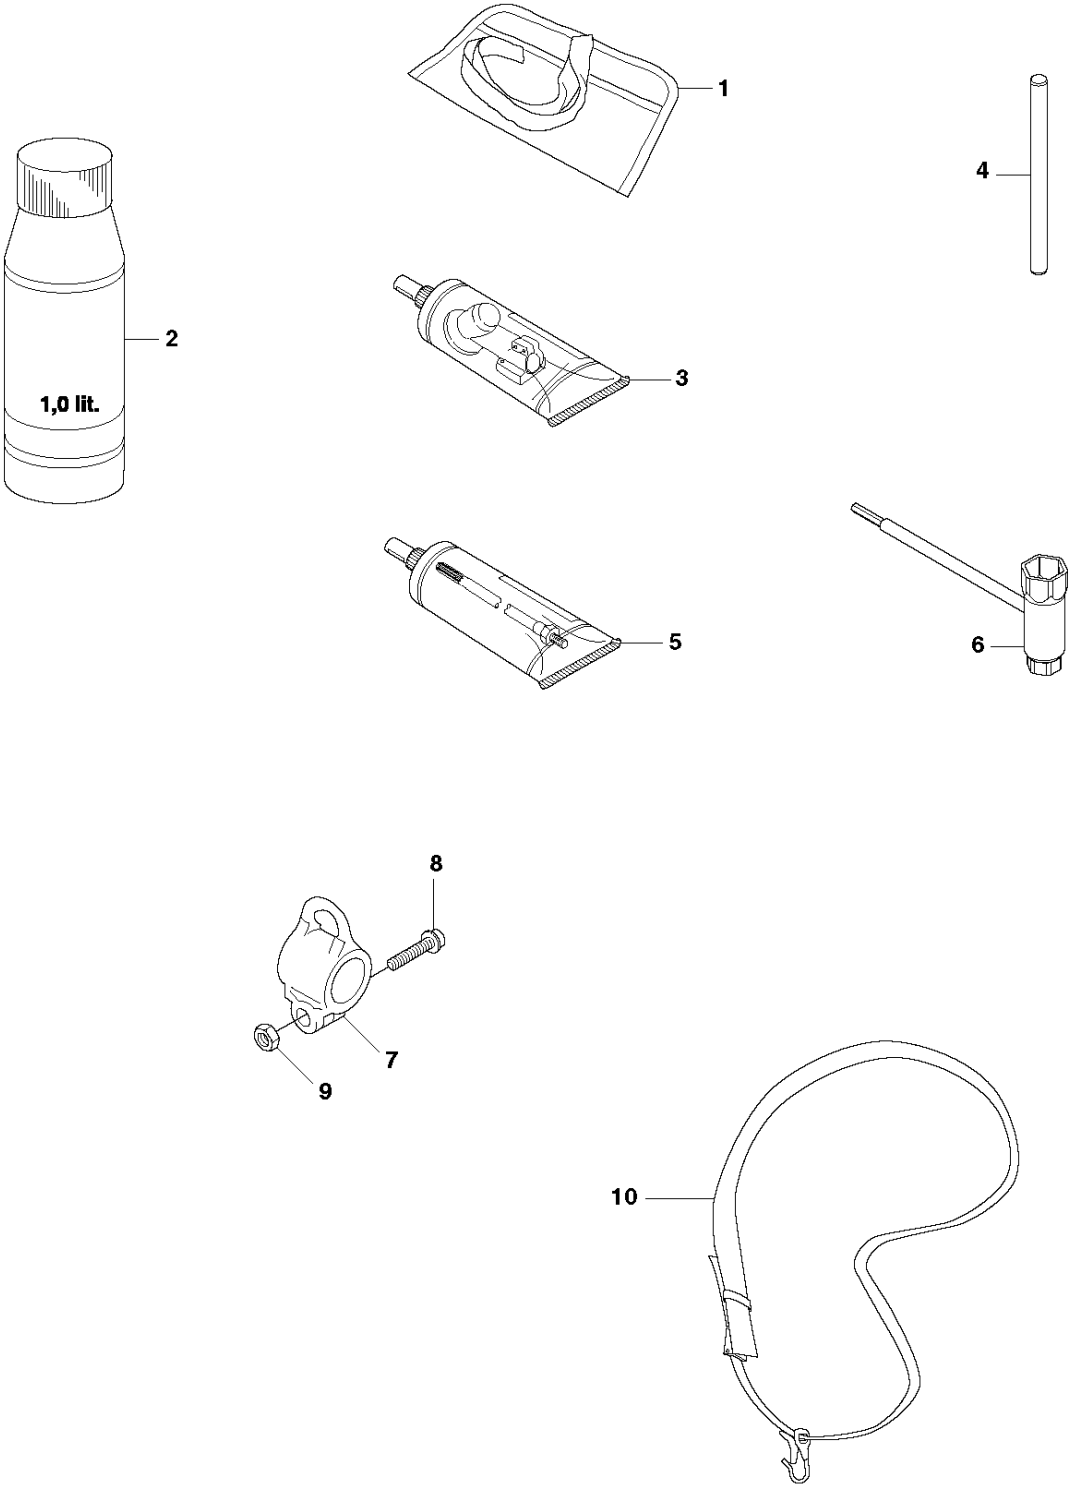

ACCESSORIES

535 LST

Ref	Part No	Description	Remark	QTY	KIT
8	588 11 79-01	COMBINATION GUARD		1	
9	503 79 88-01	BLADE		1	8
10	576 27 56-01	SCREW ITXSCFT		1	8
11	501 13 67-03	GUARD		1	
12	521 00 06-01	NUT		2	11
13	574 39 56-01	BLADE		1	11
14	502 84 39-01	SCREW		2	11

R2 535 LST
ACCESSORIES