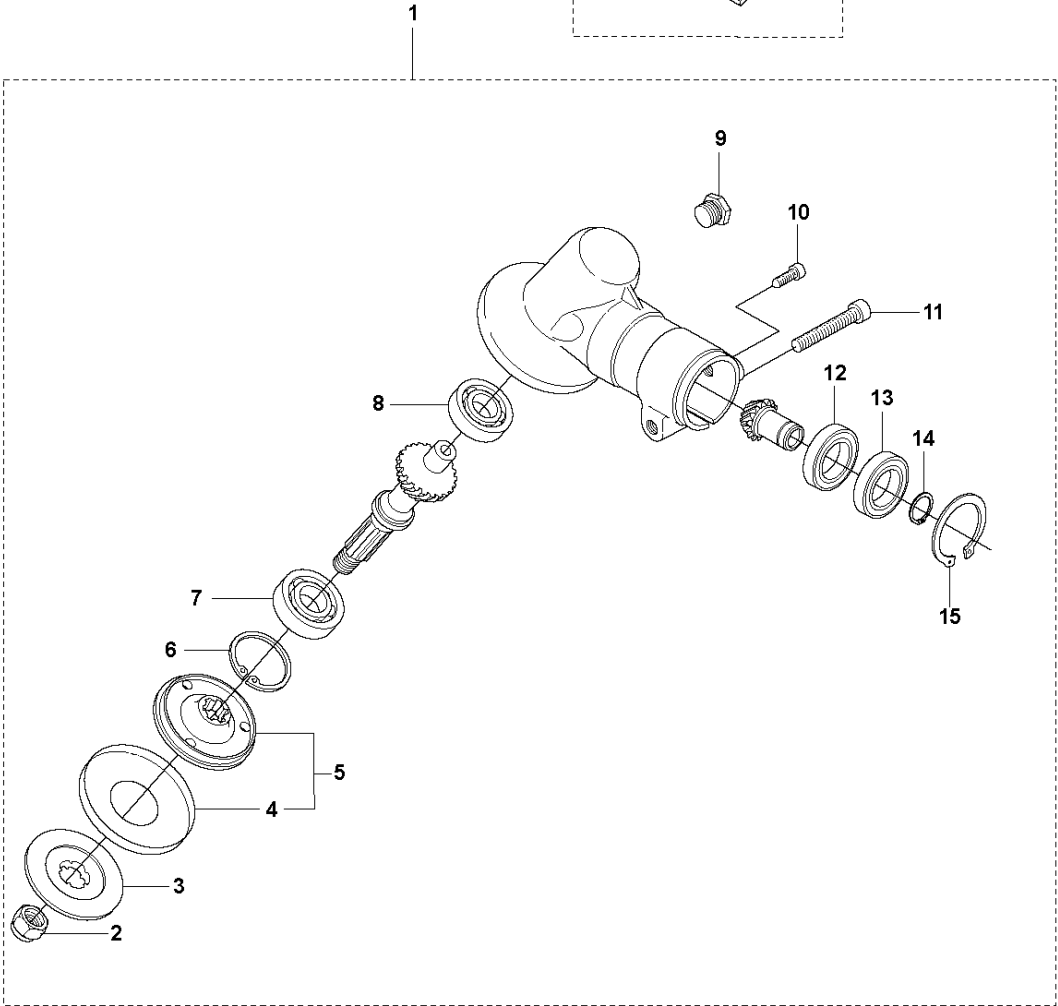

SPARE PARTS LIST

BRUSHCUTTERS/CLEARING SAWS

535 LST

A 535 LST
BEVEL GEAR

BEVEL GEAR

535 LST

Ref	Part No	Description	Remark	QTY	KIT
1	537 33 38-02	BEVEL GEAR		1	
2	503 85 63-01	NUT		1	1
3	537 28 56-01	SUPPORT FLANGE		1	1
4	537 29 26-01	CUP		1	1
5	537 23 49-01	DRIVER ASSY		1	1
6	735 31 28-10	CIRCLIP		1	1
7	503 25 24-01	BALL BEARING		1	1
8	738 21 98-00	BALL BEARING		1	1
9	503 20 15-01	SCREW		1	1
10	503 20 14-12	SCREW IHSCFMO		1	1
11	503 20 07-25	SCREW IHSCFM		1	1
12	738 21 99-00	BALL BEARING		1	1
13	738 21 99-02	BALL BEARING		1	1
14	735 31 11-00	CIRCLIP		1	1
15	735 31 25-10	CIRCLIP		1	1
16	503 20 20-07	SCREW IHSCM		1	18
17	503 20 14-12	SCREW IHSCFMO		1	18
18	574 30 69-04	CLAMP		1	1

3

SHAFT

535 LST

Ref	Part No	Description	Remark	QTY KIT
1	503 88 88-01	TUBE		1
2	581 81 51-01	DRIVE SHAFT		1
3	589 29 51-01	LABEL		1

D 535 LST
THROTTLE CONTROLS

THROTTLE CONTROLS

535 LST

Ref	Part No	Description	Remark	QTY	KIT
1	503 91 81-01	THROTTLE LEVER		1	15
2	544 10 08-01	RECOIL SPRING		1	15
3	503 87 80-01	THROTTLE LOCKOUT		1	15
4	503 87 79-03	THROTTLE TRIGGER		1	15
5	503 96 14-01	ABSORBER		1	15
6	537 41 90-01	SWITCH		1	15
7	503 21 66-18	SCREW IHSCT		5	15
8	544 23 84-01	HANDLE HALF	Hard grip	1	15
9	544 23 85-01	HANDLE HALF	Hard grip	1	15
10	590 04 21-01	DAMPER		1	15
11	731 23 14-01	HEXAGON NUT		1	15
12	589 63 85-01	RETAINER		1	15
13	506 68 90-01	BOLT		1	15
14	590 04 21-01	DAMPER		1	15
15	544 14 36-08	CONTROL		1	
16	503 87 85-06	SHORT CIRCUIT CABLE		1	15, 18
17	544 17 17-02	THROTTLE CABLE ASSY		1	15, 18
18	544 14 49-01	WIRING ASSY		1	15
19	725 23 80-51	SCREW EHHM		1	
20	503 87 90-01	KNOB		1	
21	503 23 00-61	WASHER		1	
22	503 87 19-08	HANDLE		1	
23	502 19 71-01	SQUARE NUT		1	
24	503 94 03-01	DISTANCE		1	