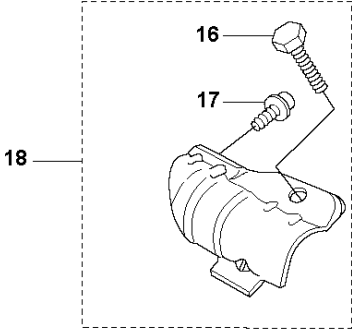

SPARE PARTS LIST

BRUSHCUTTERS/CLEARING SAWS

535 LST

A 535 LST
BEVEL GEAR

BEVEL GEAR

535 LST

Ref	Part No	Description	Remark	QTY	KIT
1	537 33 38-02	BEVEL GEAR		1	
2	503 85 63-01	NUT		1	1
3	537 28 56-01	SUPPORT FLANGE		1	1
4	537 29 26-01	CUP		1	1
5	537 23 49-01	DRIVER ASSY		1	1
6	735 31 28-10	CIRCLIP		1	1
7	503 25 24-01	BALL BEARING		1	1
8	738 21 98-00	BALL BEARING		1	1
9	503 20 15-01	SCREW		1	1
10	503 20 14-12	SCREW IHSCFMO		1	1
11	503 20 07-25	SCREW IHSCFM		1	1
12	738 21 99-00	BALL BEARING		1	1
13	738 21 99-02	BALL BEARING		1	1
14	735 31 11-00	CIRCLIP		1	1
15	735 31 25-10	CIRCLIP		1	1
16	503 20 20-07	SCREW IHSCM		1	18
17	503 20 14-12	SCREW IHSCFMO		1	18
18	574 30 69-04	CLAMP		1	1

3

SHAFT

535 LST

Ref	Part No	Description	Remark	QTY KIT
1	503 88 88-01	TUBE		1
2	581 81 51-01	DRIVE SHAFT		1
3	589 29 51-01	LABEL		1

D 535 LST
THROTTLE CONTROLS

THROTTLE CONTROLS

535 LST

Ref	Part No	Description	Remark	QTY	KIT
1	503 91 81-01	THROTTLE LEVER		1	15
2	544 10 08-01	RECOIL SPRING		1	15
3	503 87 80-01	THROTTLE LOCKOUT		1	15
4	503 87 79-03	THROTTLE TRIGGER		1	15
5	503 96 14-01	ABSORBER		1	15
6	537 41 90-01	SWITCH		1	15
7	503 21 66-18	SCREW IHSCT		5	15
8	544 23 84-01	HANDLE HALF	Hard grip	1	15
9	544 23 85-01	HANDLE HALF	Hard grip	1	15
10	590 04 21-01	DAMPER		1	15
11	731 23 14-01	HEXAGON NUT		1	15
12	589 63 85-01	RETAINER		1	15
13	506 68 90-01	BOLT		1	15
14	590 04 21-01	DAMPER		1	15
15	544 14 36-08	CONTROL		1	
16	503 87 85-06	SHORT CIRCUIT CABLE		1	15, 18
17	544 17 17-02	THROTTLE CABLE ASSY		1	15, 18
18	544 14 49-01	WIRING ASSY		1	15
19	725 23 80-51	SCREW EHHM		1	
20	503 87 90-01	KNOB		1	
21	503 23 00-61	WASHER		1	
22	503 87 19-08	HANDLE		1	
23	502 19 71-01	SQUARE NUT		1	
24	503 94 03-01	DISTANCE		1	