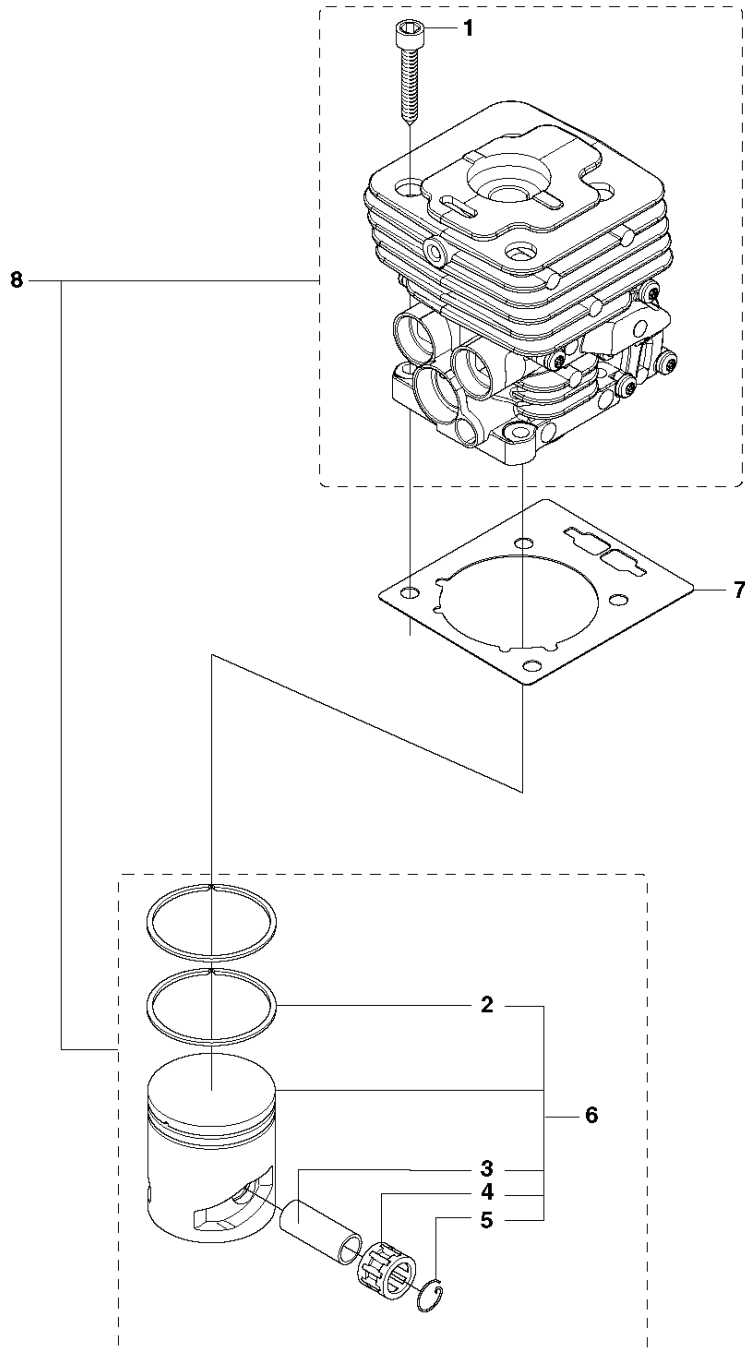

K 535 LST
STARTER

STARTER

535 LST

Ref	Part No	Description	Remark	QTY	KIT
1	577 22 36-02	DECAL		1	
2	503 21 79-20	SCREW IH SCT		1	11
3	503 23 00-80	WASHER		1	11
4	537 32 50-03	STARTER PULLEY		1	11
5	503 85 99-01	RECOIL SPRING		1	11
7	505 30 51-25	STARTER CORD		1	11
8	503 54 39-01	STARTER HANDLE		1	11
9	544 10 25-02	STARTER	Spare part adapted for captive screws	1	11
10	573 99 43-05	SCREW IH SCFMO	Captive screws	3	
11	537 21 47-07	STARTER ASSY		1	
12	503 87 33-05	STARTER PAWL		1	
13	735 31 08-20	E-CLIP		2	12
14	503 87 36-01	SPRING		1	12
15	544 01 14-01	STARTER PAWL		2	12

L 535 LST
IGNITION

IGNITION SYSTEM

535 LST

Ref	Part No	Description	Remark	QTY KIT
1	503 21 66-18	SCREW IHSCT		2
2	544 12 70-02	IGNITION MODULE		1
3	503 23 51-09	SPARK PLUG	CH RCJ6Y (Ø =14 mm)	1
4	537 24 96-02	FLYWHEEL		1
5	731 71 16-51	HEXAGON NUT FLANGE		1
6	587 21 22-01	CONTACT SPRING		1

M 535 LST
CYLINDER PISTON

CYLINDER PISTON

535 LST

Ref	Part No	Description	Remark	QTY	KIT
1	725 53 33-55	SCREW IHSCM		4	8
2	503 28 90-54	PISTON RING		2	6,8
3	581 08 10-02	PISTON PIN		1	6,8
4	503 41 41-01	NEEDLE BEARING		1	6,8
5	737 44 10-00	SNAP RING		2	6,8
6	585 99 83-02	PISTON ASSY		1	8
7	537 33 30-02	GASKET		1	
8	574 36 43-01	CYLINDER ASSY		1	

N 535 LST
CRANK SHAFT

CRANKSHAFT

535 LST

Ref	Part No	Description	Remark	QTY	KIT
1	503 26 02-02	SEALING RING		1	8
2	738 21 01-10	BALL BEARING		1	8
3	537 29 76-01	CUP		1	8
4	503 41 41-01	NEEDLE BEARING		1	8
5	537 29 76-01	CUP		1	8
6	738 21 01-10	BALL BEARING		1	8
7	503 26 02-02	SEALING RING		1	8
8	544 03 90-01	CRANKSHAFT ASSY		1	