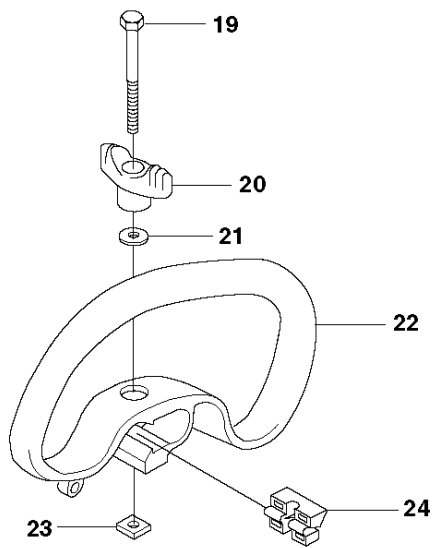

3

SHAFT

535 LST

Ref	Part No	Description	Remark	QTY KIT
1	503 88 88-01	TUBE		1
2	581 81 51-01	DRIVE SHAFT		1
3	589 29 51-01	LABEL		1

D 535 LST
THROTTLE CONTROLS

THROTTLE CONTROLS

535 LST

Ref	Part No	Description	Remark	QTY	KIT
1	503 91 81-01	THROTTLE LEVER		1	15
2	544 10 08-01	RECOIL SPRING		1	15
3	503 87 80-01	THROTTLE LOCKOUT		1	15
4	503 87 79-03	THROTTLE TRIGGER		1	15
5	503 96 14-01	ABSORBER		1	15
6	537 41 90-01	SWITCH		1	15
7	503 21 66-18	SCREW IHSCT		5	15
8	544 23 84-01	HANDLE HALF	Hard grip	1	15
9	544 23 85-01	HANDLE HALF	Hard grip	1	15
10	590 04 21-01	DAMPER		1	15
11	731 23 14-01	HEXAGON NUT		1	15
12	589 63 85-01	RETAINER		1	15
13	506 68 90-01	BOLT		1	15
14	590 04 21-01	DAMPER		1	15
15	544 14 36-08	CONTROL		1	
16	503 87 85-06	SHORT CIRCUIT CABLE		1	15, 18
17	544 17 17-02	THROTTLE CABLE ASSY		1	15, 18
18	544 14 49-01	WIRING ASSY		1	15
19	725 23 80-51	SCREW EHHM		1	
20	503 87 90-01	KNOB		1	
21	503 23 00-61	WASHER		1	
22	503 87 19-08	HANDLE		1	
23	502 19 71-01	SQUARE NUT		1	
24	503 94 03-01	DISTANCE		1	