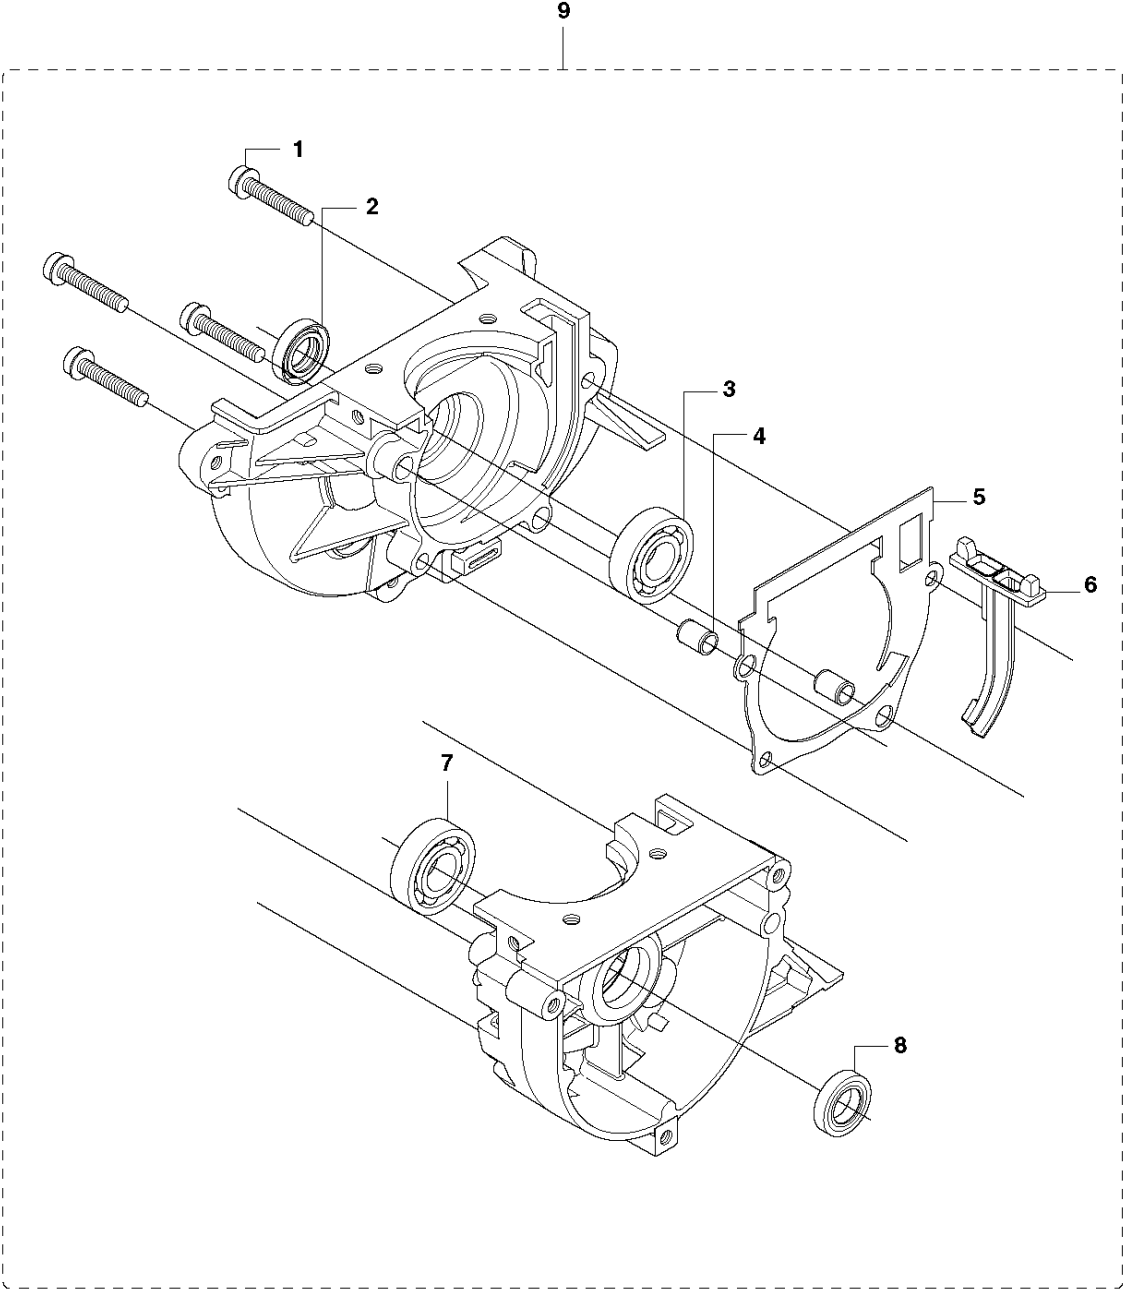

M 535 LST
CYLINDER PISTON

CYLINDER PISTON

535 LST

Ref	Part No	Description	Remark	QTY	KIT
1	725 53 33-55	SCREW IHSCM		4	8
2	503 28 90-54	PISTON RING		2	6,8
3	581 08 10-02	PISTON PIN		1	6,8
4	503 41 41-01	NEEDLE BEARING		1	6,8
5	737 44 10-00	SNAP RING		2	6,8
6	585 99 83-02	PISTON ASSY		1	8
7	537 33 30-02	GASKET		1	
8	574 36 43-01	CYLINDER ASSY		1	

N 535 LST
CRANK SHAFT

CRANKSHAFT

535 LST

Ref	Part No	Description	Remark	QTY	KIT
1	503 26 02-02	SEALING RING		1	8
2	738 21 01-10	BALL BEARING		1	8
3	537 29 76-01	CUP		1	8
4	503 41 41-01	NEEDLE BEARING		1	8
5	537 29 76-01	CUP		1	8
6	738 21 01-10	BALL BEARING		1	8
7	503 26 02-02	SEALING RING		1	8
8	544 03 90-01	CRANKSHAFT ASSY		1	

P 535 LST
CRANKCASE

CRANKCASE

535 LST

Ref	Part No	Description	Remark	QTY	KIT
1	503 20 02-30	SCREW IHSCFM		4	9
2	503 26 02-02	SEALING RING		1	9
3	738 21 01-10	BALL BEARING		1	9
4	593 80 60-01	GUIDE BUSHING		2	9
5	593 77 76-01	GASKET		1	9
6	537 32 42-01	INSERT		1	9
7	738 21 01-10	BALL BEARING		1	9
8	503 26 02-02	SEALING RING		1	9
9	544 03 89-01	CRANKCASE ASSY		1	