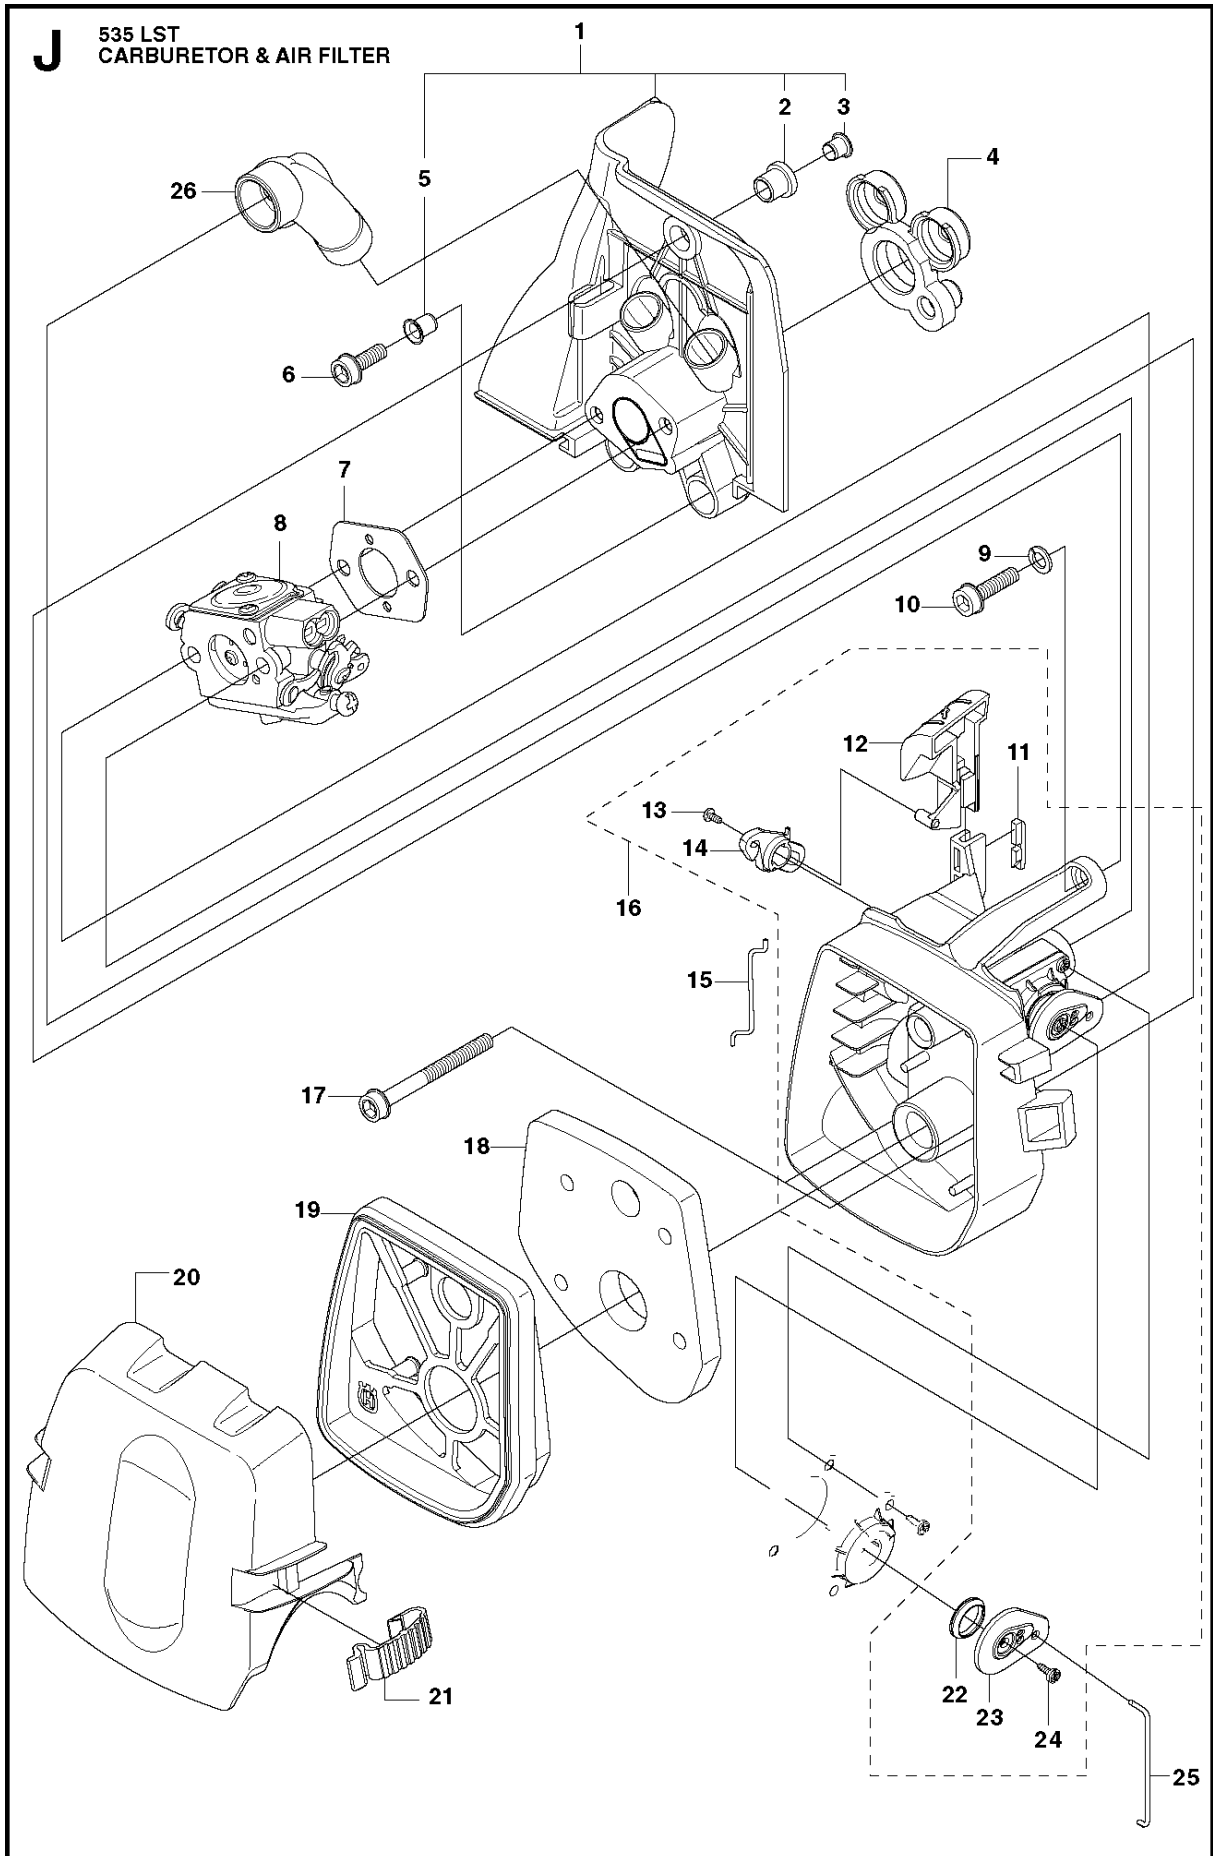

CARBURETOR & AIR FILTER

535 LST

Ref	Part No	Description	Remark	QTY	KIT
1	537 37 12-02	INSULATION WALL		1	
2	537 37 11-01	SLEEVE		1	1
3	544 01 91-01	TUBULAR RIVET		1	1
4	537 33 43-01	INLET PIPE		1	
5	537 37 38-03	TUBULAR RIVET		2	1
6	503 20 03-16	SCREW IHSCFM		2	
7	503 49 71-01	GASKET		1	
8	581 16 75-01	CARBURETTOR	(ZAMA C1Q-EL36)	1	
9	503 23 10-06	WASHER		1	
10	503 20 03-20	SCREW IHSCFM		1	
11	544 02 58-01	BAR		1	16
12	537 33 71-01	CHOKE CONTROL		1	16
13	503 21 29-06	SCREW CCRPANT		1	16
14	537 35 58-01	LEVER		1	16
15	544 37 27-01	SLEEVING BRACKET		1	
16	537 31 41-01	FILTER HOLDER		1	
17	503 21 75-50	SCREW IHSCFT		2	
18	537 33 72-01	FILTER		1	
19	537 31 42-01	FRAME		1	
20	537 31 44-01	FILTER COVER		1	
21	537 38 72-01	SNAP LOCKING		2	
22	544 01 47-01	BELLOWS		1	16
23	544 01 46-01	LEVER		1	16
24	503 21 29-06	SCREW CCRPANT		1	16
25	537 34 90-01	LEVER		1	
26	537 34 13-01	AIR DUCT		1