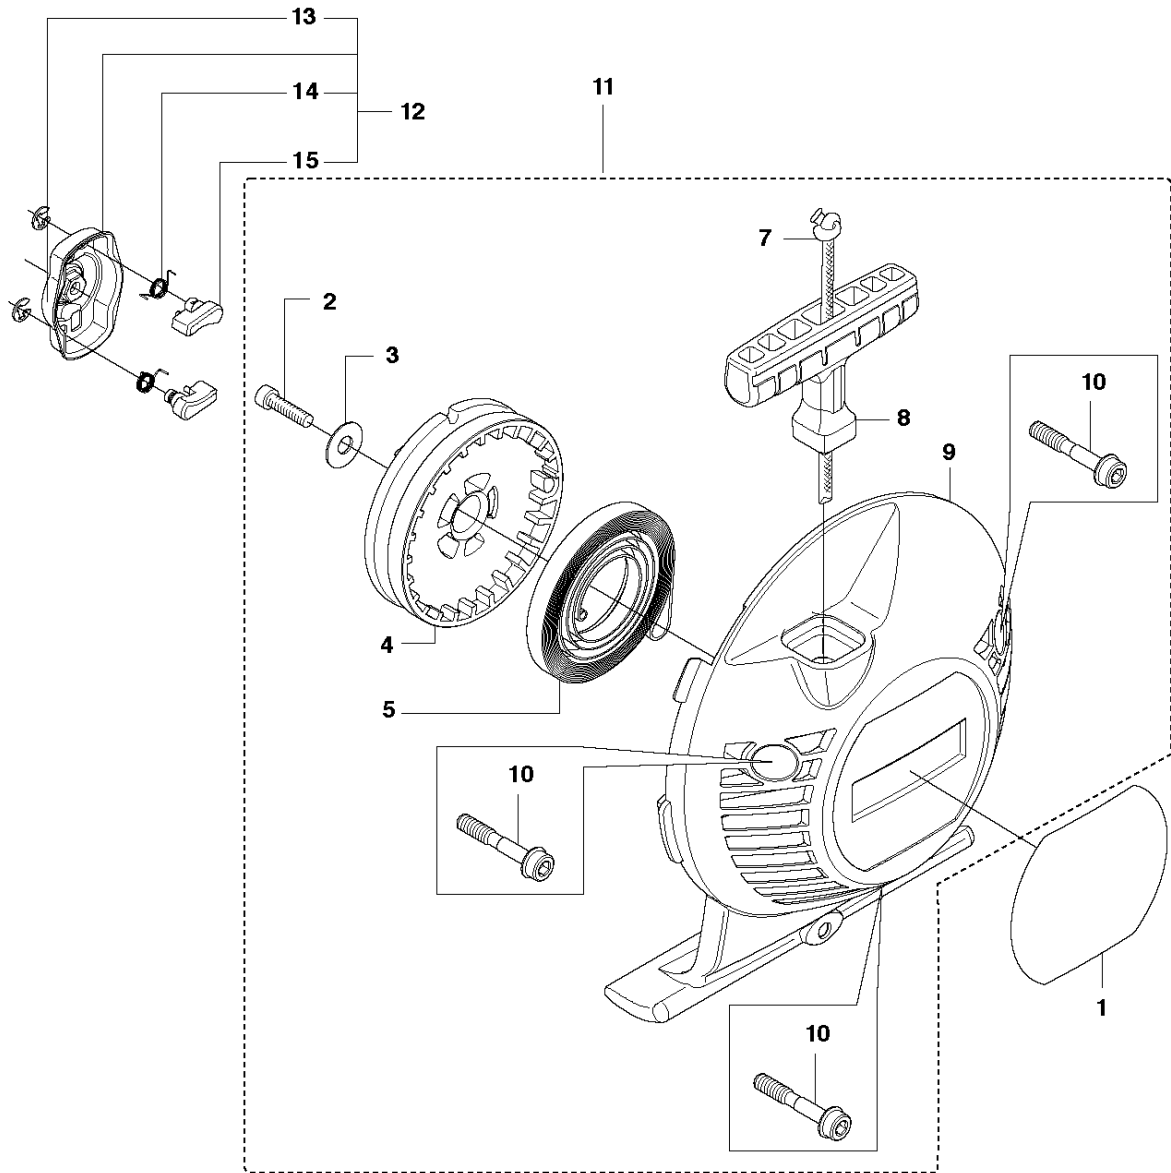

K 535 LST
STARTER

STARTER

535 LST

Ref	Part No	Description	Remark	QTY	KIT
1	577 22 36-02	DECAL		1	
2	503 21 79-20	SCREW IH SCT		1	11
3	503 23 00-80	WASHER		1	11
4	537 32 50-03	STARTER PULLEY		1	11
5	503 85 99-01	RECOIL SPRING		1	11
7	505 30 51-25	STARTER CORD		1	11
8	503 54 39-01	STARTER HANDLE		1	11
9	544 10 25-02	STARTER	Spare part adapted for captive screws	1	11
10	573 99 43-05	SCREW IH SCFMO	Captive screws	3	
11	537 21 47-07	STARTER ASSY		1	
12	503 87 33-05	STARTER PAWL		1	
13	735 31 08-20	E-CLIP		2	12
14	503 87 36-01	SPRING		1	12
15	544 01 14-01	STARTER PAWL		2	12