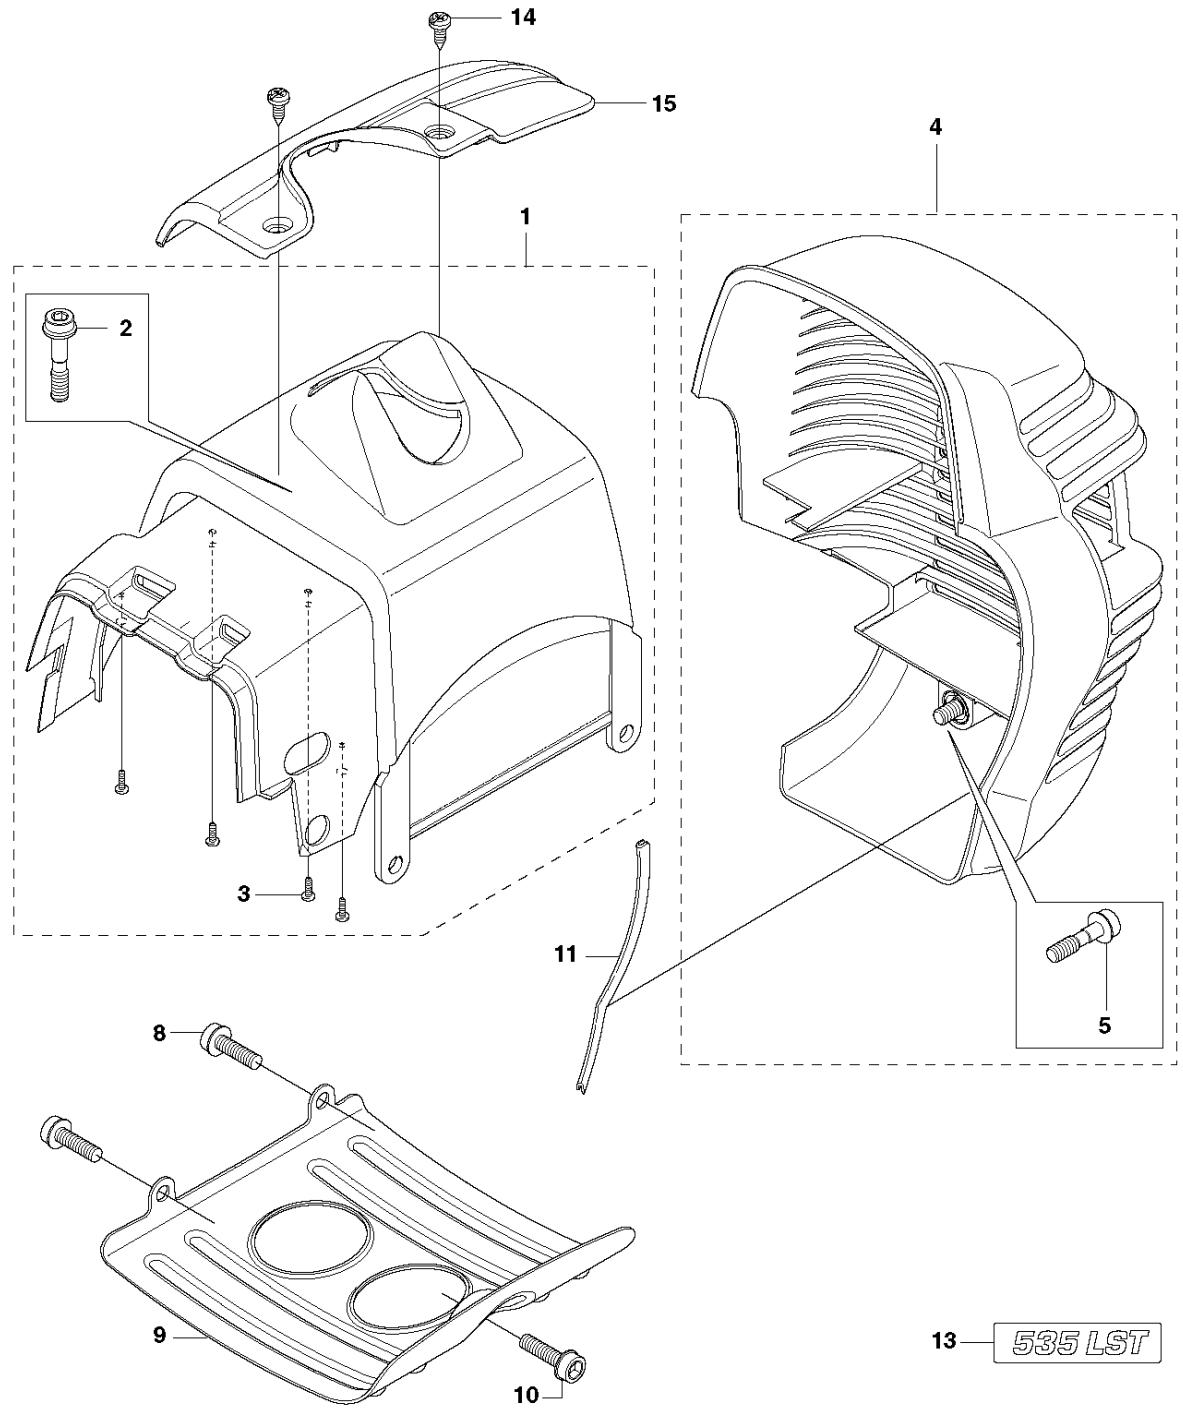

G 535 LST
CYLINDER COVER

13 — 535 LST

CYLINDER COVER

535 LST

Ref	Part No	Description	Remark	QTY	KIT
1	544 16 01-03	CYLINDER COVER	Spare part incl. Screws Pos. 2	1	
2	573 99 43-04	SCREW IHSCFMO	Captive screws	1	1
3	503 21 29-10	SCREW CCRPANT		4	1
4	537 42 51-02	HEAT PROTECTOR	Spare part incl. Screws Pos. 5	1	
5	574 47 70-03	SCREW IHSCFMO	Captive screws	1	4
8	503 21 75-72	SCREW IHSCFT		2	
9	537 35 72-01	PROTECTIVE PLATE		1	
10	503 21 75-72	SCREW IHSCFT		1	
11	544 02 98-01	BAR		1	
13	576 99 86-24	LABEL		1	
14	503 21 35-02	SCREW		2	
15	502 43 39-01	ARM PROTECTION		1