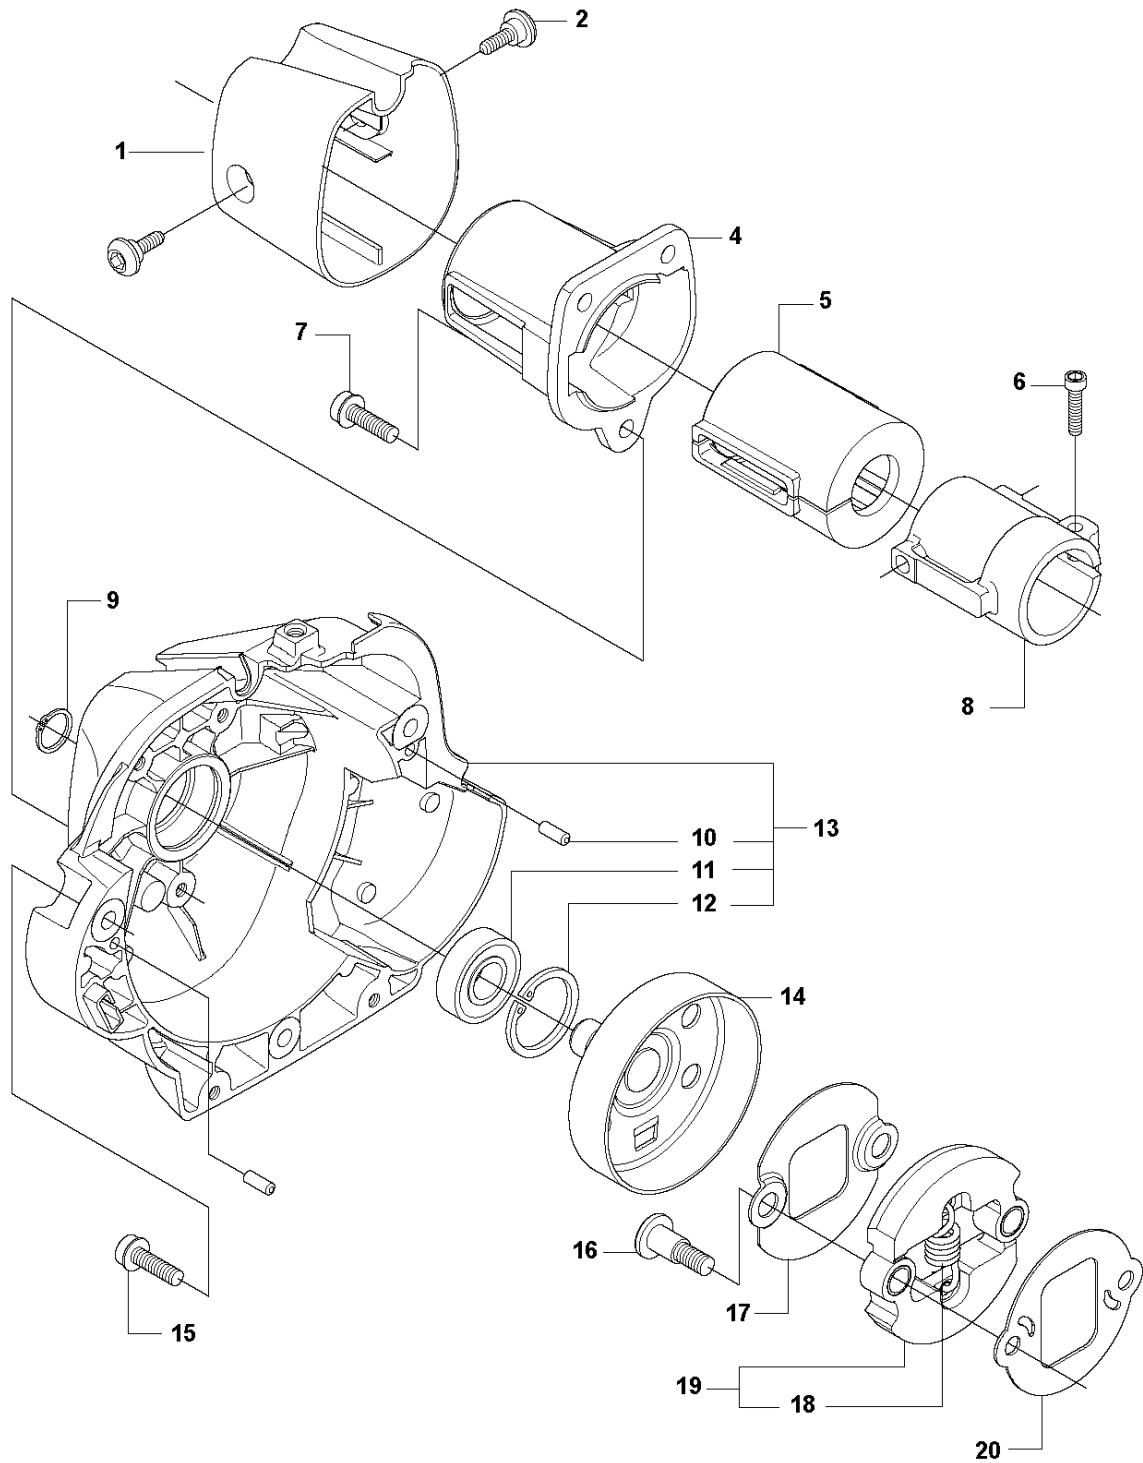

3

SHAFT

535 LST

Ref	Part No	Description	Remark	QTY KIT
1	503 88 88-01	TUBE		1
2	581 81 51-01	DRIVE SHAFT		1
3	589 29 51-01	LABEL		1

D 535 LST
THROTTLE CONTROLS

THROTTLE CONTROLS

535 LST

Ref	Part No	Description	Remark	QTY	KIT
1	503 91 81-01	THROTTLE LEVER		1	15
2	544 10 08-01	RECOIL SPRING		1	15
3	503 87 80-01	THROTTLE LOCKOUT		1	15
4	503 87 79-03	THROTTLE TRIGGER		1	15
5	503 96 14-01	ABSORBER		1	15
6	537 41 90-01	SWITCH		1	15
7	503 21 66-18	SCREW IHSCT		5	15
8	544 23 84-01	HANDLE HALF	Hard grip	1	15
9	544 23 85-01	HANDLE HALF	Hard grip	1	15
10	590 04 21-01	DAMPER		1	15
11	731 23 14-01	HEXAGON NUT		1	15
12	589 63 85-01	RETAINER		1	15
13	506 68 90-01	BOLT		1	15
14	590 04 21-01	DAMPER		1	15
15	544 14 36-08	CONTROL		1	
16	503 87 85-06	SHORT CIRCUIT CABLE		1	15, 18
17	544 17 17-02	THROTTLE CABLE ASSY		1	15, 18
18	544 14 49-01	WIRING ASSY		1	15
19	725 23 80-51	SCREW EHHM		1	
20	503 87 90-01	KNOB		1	
21	503 23 00-61	WASHER		1	
22	503 87 19-08	HANDLE		1	
23	502 19 71-01	SQUARE NUT		1	
24	503 94 03-01	DISTANCE		1	

F 535 LST
CLUTCH

CLUTCH

535 LST

Ref	Part No	Description	Remark	QTY	KIT
1	544 11 97-01	COVER		1	
2	503 96 13-01	SCREW		2	
4	537 31 00-01	COVER		1	
5	537 32 27-01	ANTIVIBRATION ELEMENT		1	
6	725 53 33-55	SCREW IHSCM		1	
7	503 20 03-20	SCREW IHSCFM		3	
8	537 31 01-02	COMPRESSION SLEEVE		1	
9	735 31 14-00	CIRCLIP		1	
10	503 24 07-02	PARALLEL PIN		2	13
11	738 21 01-04	BALL BEARING		1	13
12	735 31 28-10	CIRCLIP		1	13
13	537 30 29-01	CLUTCH COVER		1	
14	589 44 72-01	CLUTCH DRUM		1	
15	503 20 03-20	SCREW IHSCFM		3	
16	537 41 81-01	SCREW		2	
17	537 41 57-01	WASHER		1	
18	537 42 72-01	SPRING		1	19
19	537 34 04-01	CLUTCH		1	
20	537 04 68-02	WASHER		1	