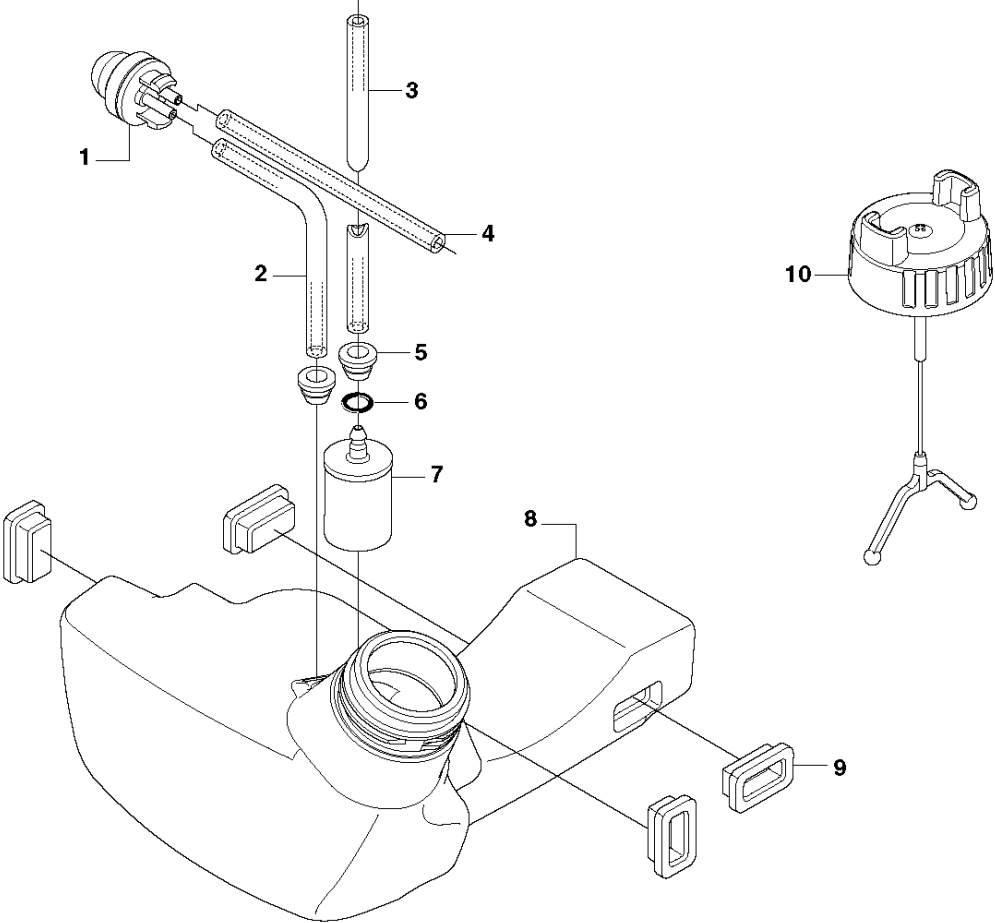

E 535 LST
FUEL TANK

FUEL TANK

535 LST

Ref	Part No	Description	Remark	QTY KIT
1	503 93 66-01	PURGE		1
2	537 04 24-12	FUEL HOSE		1
3	578 97 56-02	FUEL HOSE		1
4	537 04 24-12	FUEL HOSE		1
5	503 73 58-01	BUSHING		2
6	537 18 49-01	O-RING		1
7	503 44 32-01	FUEL FILTER		1
8	544 32 88-01	TANK ASSY		1
9	503 91 10-01	SUSPENSION		4
10	590 32 48-01	TANK CAP ASSY		1