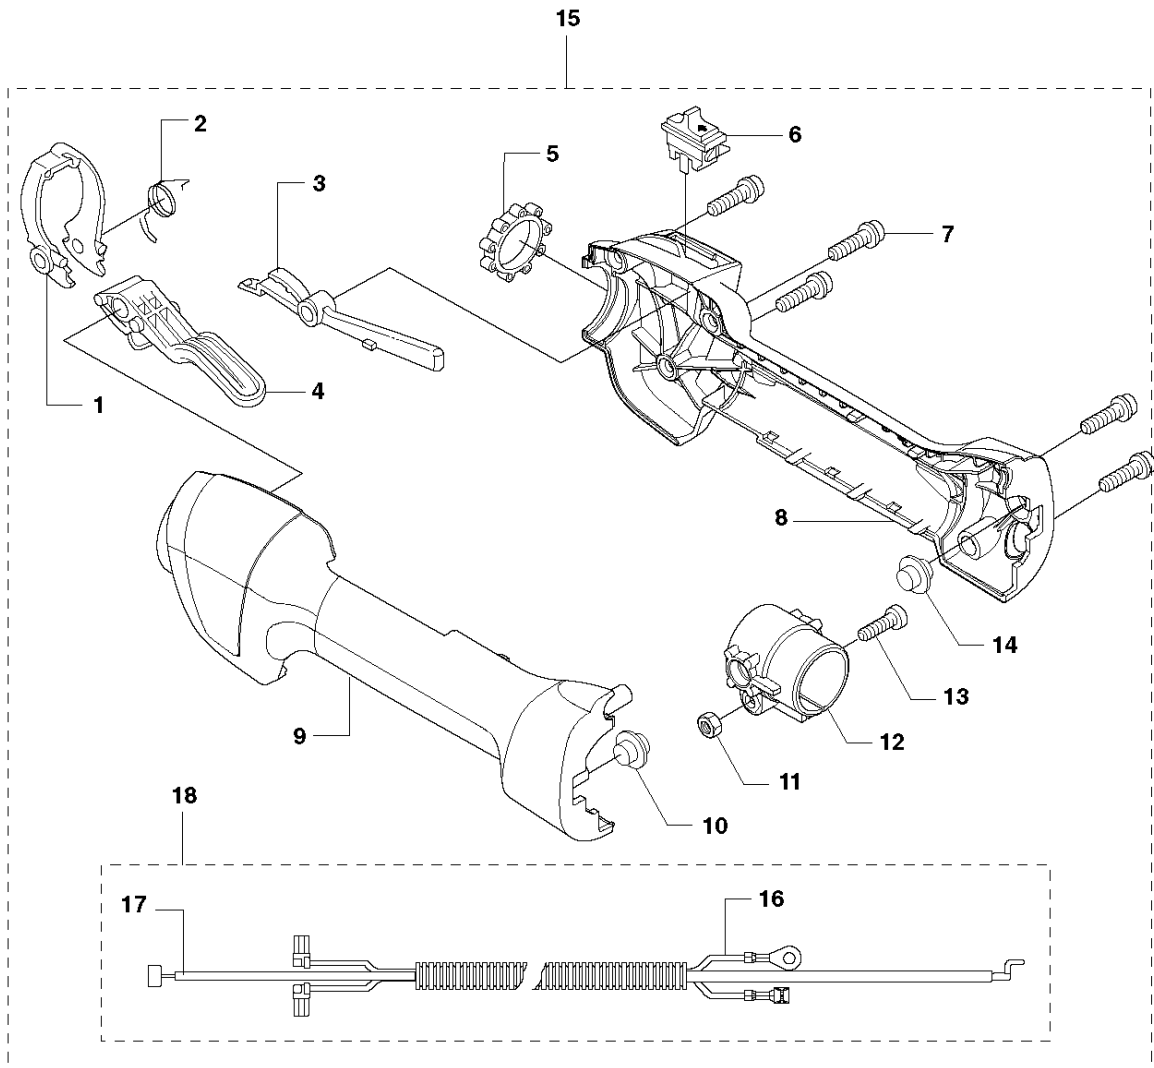

SPARE PARTS LIST

BRUSHCUTTERS/CLEARING SAWS

535 LST

A 535 LST
BEVEL GEAR

BEVEL GEAR

535 LST

Ref	Part No	Description	Remark	QTY	KIT
1	537 33 38-02	BEVEL GEAR		1	
2	503 85 63-01	NUT		1	1
3	537 28 56-01	SUPPORT FLANGE		1	1
4	537 29 26-01	CUP		1	1
5	537 23 49-01	DRIVER ASSY		1	1
6	735 31 28-10	CIRCLIP		1	1
7	503 25 24-01	BALL BEARING		1	1
8	738 21 98-00	BALL BEARING		1	1
9	503 20 15-01	SCREW		1	1
10	503 20 14-12	SCREW IHSCFMO		1	1
11	503 20 07-25	SCREW IHSCFM		1	1
12	738 21 99-00	BALL BEARING		1	1
13	738 21 99-02	BALL BEARING		1	1
14	735 31 11-00	CIRCLIP		1	1
15	735 31 25-10	CIRCLIP		1	1
16	503 20 20-07	SCREW IHSCM		1	18
17	503 20 14-12	SCREW IHSCFMO		1	18
18	574 30 69-04	CLAMP		1	1

3

SHAFT

535 LST

Ref	Part No	Description	Remark	QTY KIT
1	503 88 88-01	TUBE		1
2	581 81 51-01	DRIVE SHAFT		1
3	589 29 51-01	LABEL		1

D 535 LST
THROTTLE CONTROLS

THROTTLE CONTROLS

535 LST

Ref	Part No	Description	Remark	QTY	KIT
1	503 91 81-01	THROTTLE LEVER		1	15
2	544 10 08-01	RECOIL SPRING		1	15
3	503 87 80-01	THROTTLE LOCKOUT		1	15
4	503 87 79-03	THROTTLE TRIGGER		1	15
5	503 96 14-01	ABSORBER		1	15
6	537 41 90-01	SWITCH		1	15
7	503 21 66-18	SCREW IHSCT		5	15
8	544 23 84-01	HANDLE HALF	Hard grip	1	15
9	544 23 85-01	HANDLE HALF	Hard grip	1	15
10	590 04 21-01	DAMPER		1	15
11	731 23 14-01	HEXAGON NUT		1	15
12	589 63 85-01	RETAINER		1	15
13	506 68 90-01	BOLT		1	15
14	590 04 21-01	DAMPER		1	15
15	544 14 36-08	CONTROL		1	
16	503 87 85-06	SHORT CIRCUIT CABLE		1	15, 18
17	544 17 17-02	THROTTLE CABLE ASSY		1	15, 18
18	544 14 49-01	WIRING ASSY		1	15
19	725 23 80-51	SCREW EHHM		1	
20	503 87 90-01	KNOB		1	
21	503 23 00-61	WASHER		1	
22	503 87 19-08	HANDLE		1	
23	502 19 71-01	SQUARE NUT		1	
24	503 94 03-01	DISTANCE		1	