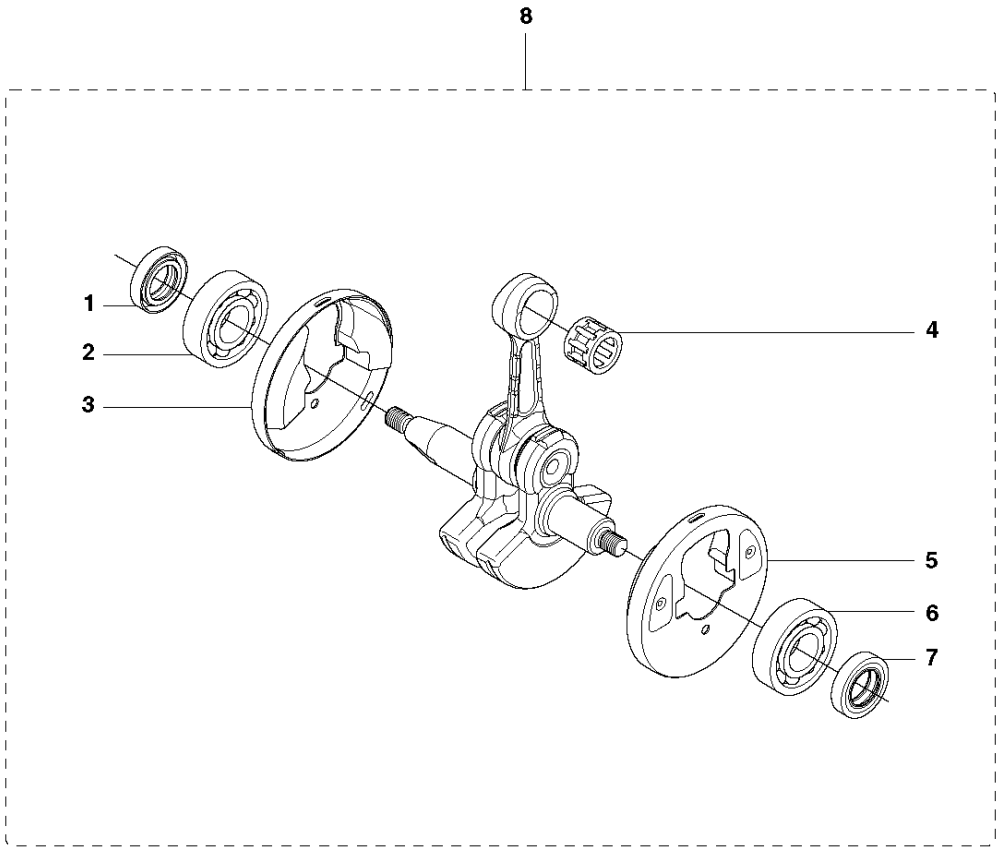

L 535 LST
IGNITION

IGNITION SYSTEM

535 LST

Ref	Part No	Description	Remark	QTY KIT
1	503 21 66-18	SCREW IHSCT		2
2	544 12 70-02	IGNITION MODULE		1
3	503 23 51-09	SPARK PLUG	CH RCJ6Y (Ø =14 mm)	1
4	537 24 96-02	FLYWHEEL		1
5	731 71 16-51	HEXAGON NUT FLANGE		1
6	587 21 22-01	CONTACT SPRING		1

M 535 LST
CYLINDER PISTON

CYLINDER PISTON

535 LST

Ref	Part No	Description	Remark	QTY	KIT
1	725 53 33-55	SCREW IHSCM		4	8
2	503 28 90-54	PISTON RING		2	6,8
3	581 08 10-02	PISTON PIN		1	6,8
4	503 41 41-01	NEEDLE BEARING		1	6,8
5	737 44 10-00	SNAP RING		2	6,8
6	585 99 83-02	PISTON ASSY		1	8
7	537 33 30-02	GASKET		1	
8	574 36 43-01	CYLINDER ASSY		1	

N 535 LST
CRANK SHAFT

CRANKSHAFT

535 LST

Ref	Part No	Description	Remark	QTY	KIT
1	503 26 02-02	SEALING RING		1	8
2	738 21 01-10	BALL BEARING		1	8
3	537 29 76-01	CUP		1	8
4	503 41 41-01	NEEDLE BEARING		1	8
5	537 29 76-01	CUP		1	8
6	738 21 01-10	BALL BEARING		1	8
7	503 26 02-02	SEALING RING		1	8
8	544 03 90-01	CRANKSHAFT ASSY		1	