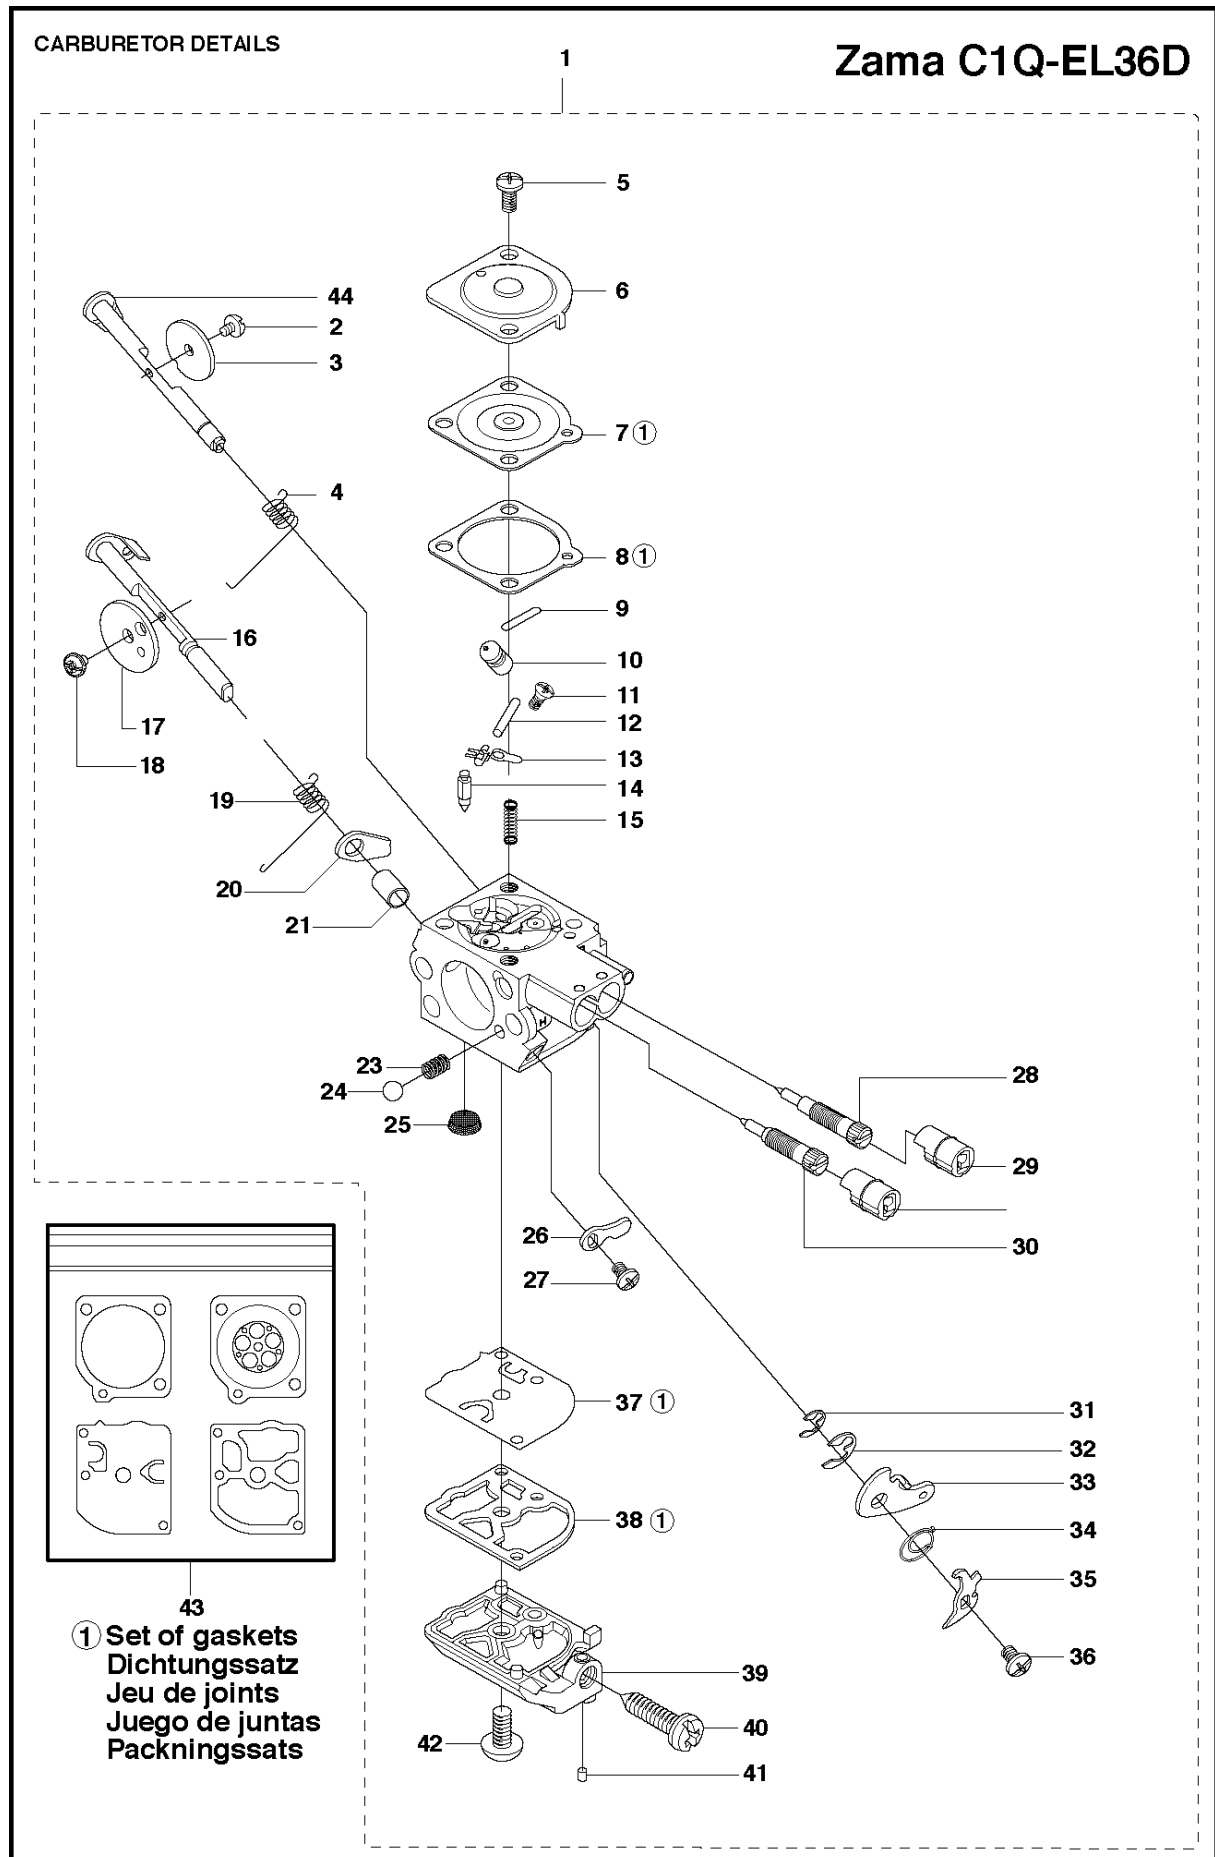

Ref	Part No	Description	Remark	QTY KIT
1	576 79 68-01	SHORT BLOCK	Assembled	1

CARBURETOR

535 LST

Ref	Part No	Description	Remark	QTY	KIT
1	581 16 75-01	CARBURETTOR		1	
2	503 47 92-01	SCREW		1	1
3	537 41 72-01	VALVE		1	1
4	544 37 24-01	SPRING		1	1
5	503 48 05-01	SCREW		2	1
6	503 97 43-01	COVER		1	1
7	537 04 89-01	DIAPHRAGM		1	1, 43
8	537 02 04-01	GASKET		1	1, 43
9	503 53 56-01	PLUG WELCH		1	1
10	581 89 95-01	MAIN NOZZLE		1	1
11	503 48 01-01	SCREW		1	1
12	503 48 00-01	PIN RETAINING SCREW		1	1
13	503 66 59-01	LEVER		1	1
14	503 47 97-01	VALVE		1	1
15	503 47 81-01	SPRING		1	1
16	544 37 22-01	SHAFT ASSY		1	1
17	537 37 03-01	VALVE		1	1
18	503 48 18-01	SCREW		1	1
19	544 37 26-01	SPRING		1	1
20	544 37 25-01	LEVER		1	1
21	544 42 70-01	COLLAR		1	1
23	537 01 26-01	SPRING		1	1
24	537 01 25-01	BALL		1	1
25	503 48 13-01	STRAINER		1	1
26	544 37 23-01	LEVER		1	1
27	503 47 90-01	SCREW		1	1
28	537 41 69-01	SCREW		1	1
29	537 41 70-01	LIMITER CAP		2	1
30	581 89 93-01	SCREW		1	1
31	537 38 52-01	CLIP		1	1
32	537 38 50-01	CLIP		1	1
33	537 41 73-01	LEVER		1	1
34	576 74 66-01	SPRING		1	1
35	537 41 74-01	LEVER		1	1
36	502 07 84-01	SCREW		1	1
37	537 02 00-01	DIAPHRAGM PUMP		1	1, 43
38	537 02 01-01	GASKET		1	1, 43
39	537 41 68-01	COVER		1	1
40	537 02 07-01	SCREW		1	1
41	503 48 11-01	PIECE		1	1
42	503 47 96-01	SCREW		1	1
43	531 00 45-52	GASKET KIT		1	
44	544 37 21-01	SHAFT ASSY		1	1