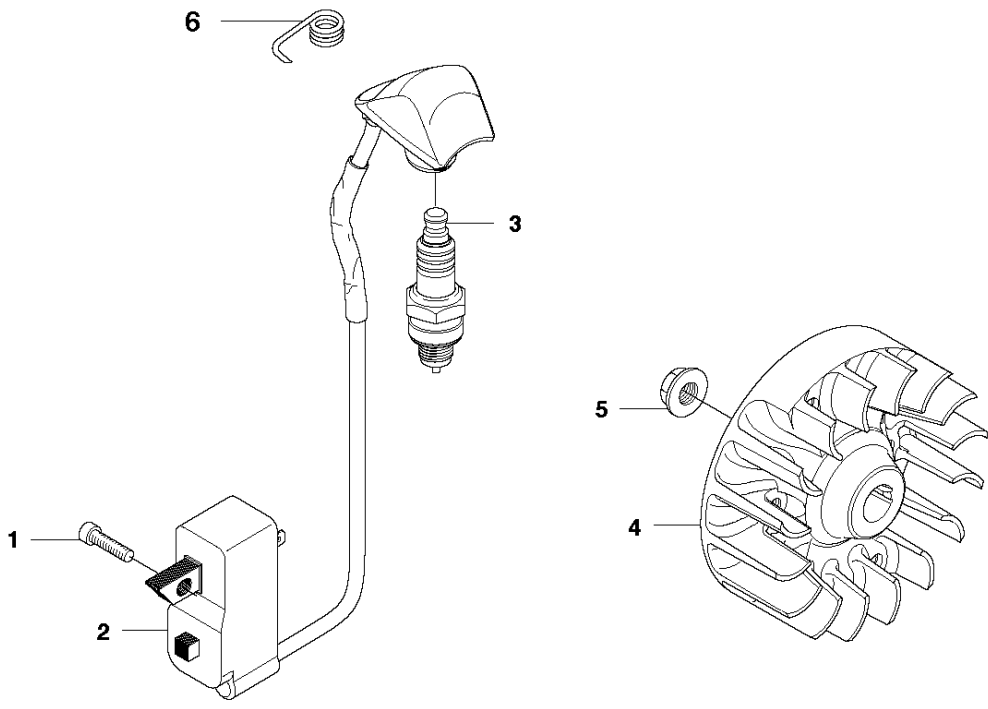

CARBURETOR & AIR FILTER

535 LST

Ref	Part No	Description	Remark	QTY	KIT
1	537 37 12-02	INSULATION WALL		1	
2	537 37 11-01	SLEEVE		1	1
3	544 01 91-01	TUBULAR RIVET		1	1
4	537 33 43-01	INLET PIPE		1	
5	537 37 38-03	TUBULAR RIVET		2	1
6	503 20 03-16	SCREW IHSCFM		2	
7	503 49 71-01	GASKET		1	
8	581 16 75-01	CARBURETTOR	(ZAMA C1Q-EL36)	1	
9	503 23 10-06	WASHER		1	
10	503 20 03-20	SCREW IHSCFM		1	
11	544 02 58-01	BAR		1	16
12	537 33 71-01	CHOKE CONTROL		1	16
13	503 21 29-06	SCREW CCRPANT		1	16
14	537 35 58-01	LEVER		1	16
15	544 37 27-01	SLEEVING BRACKET		1	
16	537 31 41-01	FILTER HOLDER		1	
17	503 21 75-50	SCREW IHSCFT		2	
18	537 33 72-01	FILTER		1	
19	537 31 42-01	FRAME		1	
20	537 31 44-01	FILTER COVER		1	
21	537 38 72-01	SNAP LOCKING		2	
22	544 01 47-01	BELLOWS		1	16
23	544 01 46-01	LEVER		1	16
24	503 21 29-06	SCREW CCRPANT		1	16
25	537 34 90-01	LEVER		1	
26	537 34 13-01	AIR DUCT		1	

K 535 LST
STARTER

STARTER

535 LST

Ref	Part No	Description	Remark	QTY	KIT
1	577 22 36-02	DECAL		1	
2	503 21 79-20	SCREW IH SCT		1	11
3	503 23 00-80	WASHER		1	11
4	537 32 50-03	STARTER PULLEY		1	11
5	503 85 99-01	RECOIL SPRING		1	11
7	505 30 51-25	STARTER CORD		1	11
8	503 54 39-01	STARTER HANDLE		1	11
9	544 10 25-02	STARTER	Spare part adapted for captive screws	1	11
10	573 99 43-05	SCREW IH SCFMO	Captive screws	3	
11	537 21 47-07	STARTER ASSY		1	
12	503 87 33-05	STARTER PAWL		1	
13	735 31 08-20	E-CLIP		2	12
14	503 87 36-01	SPRING		1	12
15	544 01 14-01	STARTER PAWL		2	12

L 535 LST
IGNITION

IGNITION SYSTEM

535 LST

Ref	Part No	Description	Remark	QTY KIT
1	503 21 66-18	SCREW IHSCT		2
2	544 12 70-02	IGNITION MODULE		1
3	503 23 51-09	SPARK PLUG	CH RCJ6Y (Ø =14 mm)	1
4	537 24 96-02	FLYWHEEL		1
5	731 71 16-51	HEXAGON NUT FLANGE		1
6	587 21 22-01	CONTACT SPRING		1