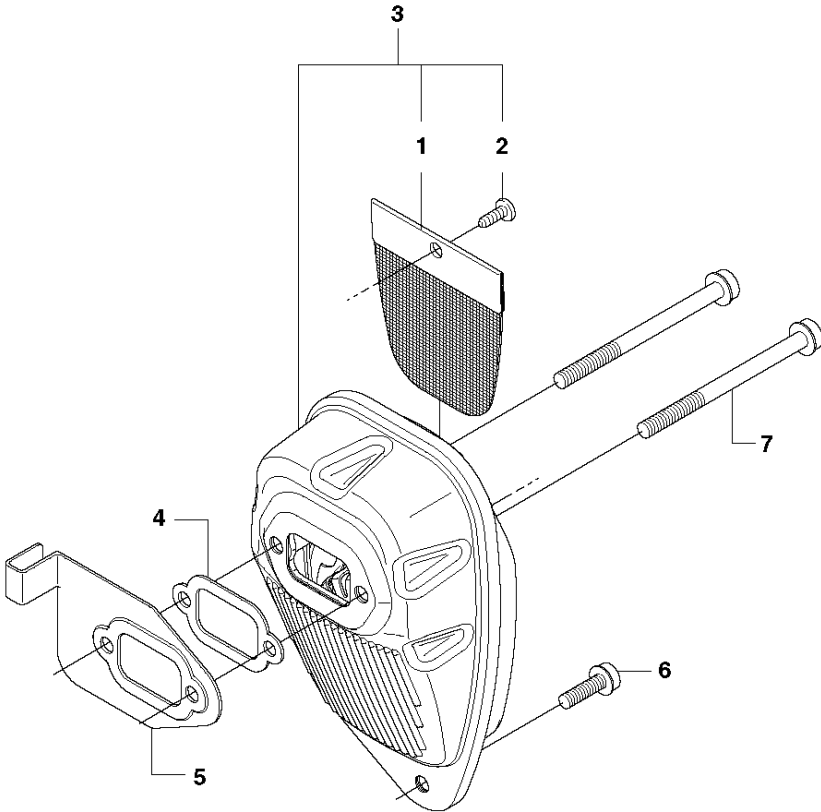

H 535 LST
MUFFLER

MUFFLER

535 LST

Ref	Part No	Description	Remark	QTY	KIT
1	544 11 68-01	SPARK ARRESTER SCREEN		1	3
2	724 12 87-59	SCREW CRPANM		1	3
3	505 40 86-01	MUFFLER ASSY	Cat	1	
4	537 33 31-01	GASKET		1	
5	537 34 08-01	AIR CONDUCTOR		1	
6	503 20 03-20	SCREW IHSCFM		1	
7	503 20 29-63	SCREW IHSCFM		2