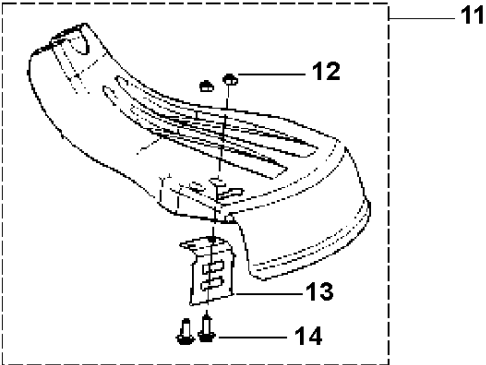

CRANKCASE

535 LST

Ref	Part No	Description	Remark	QTY	KIT
1	503 20 02-30	SCREW IHSCFM		4	9
2	503 26 02-02	SEALING RING		1	9
3	738 21 01-10	BALL BEARING		1	9
4	593 80 60-01	GUIDE BUSHING		2	9
5	593 77 76-01	GASKET		1	9
6	537 32 42-01	INSERT		1	9
7	738 21 01-10	BALL BEARING		1	9
8	503 26 02-02	SEALING RING		1	9
9	544 03 89-01	CRANKCASE ASSY		1	

R1 535 LST
ACCESSORIES