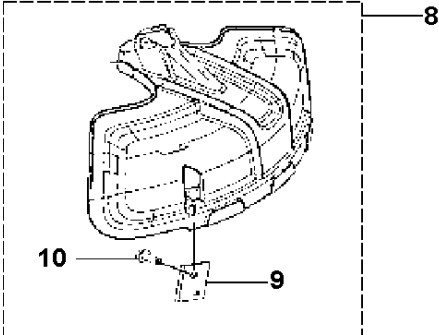

CRANKCASE

535 LST

Ref	Part No	Description	Remark	QTY	KIT
1	503 20 02-30	SCREW IHSCFM		4	9
2	503 26 02-02	SEALING RING		1	9
3	738 21 01-10	BALL BEARING		1	9
4	593 80 60-01	GUIDE BUSHING		2	9
5	593 77 76-01	GASKET		1	9
6	537 32 42-01	INSERT		1	9
7	738 21 01-10	BALL BEARING		1	9
8	503 26 02-02	SEALING RING		1	9
9	544 03 89-01	CRANKCASE ASSY		1	

R1 535 LST
ACCESSORIES