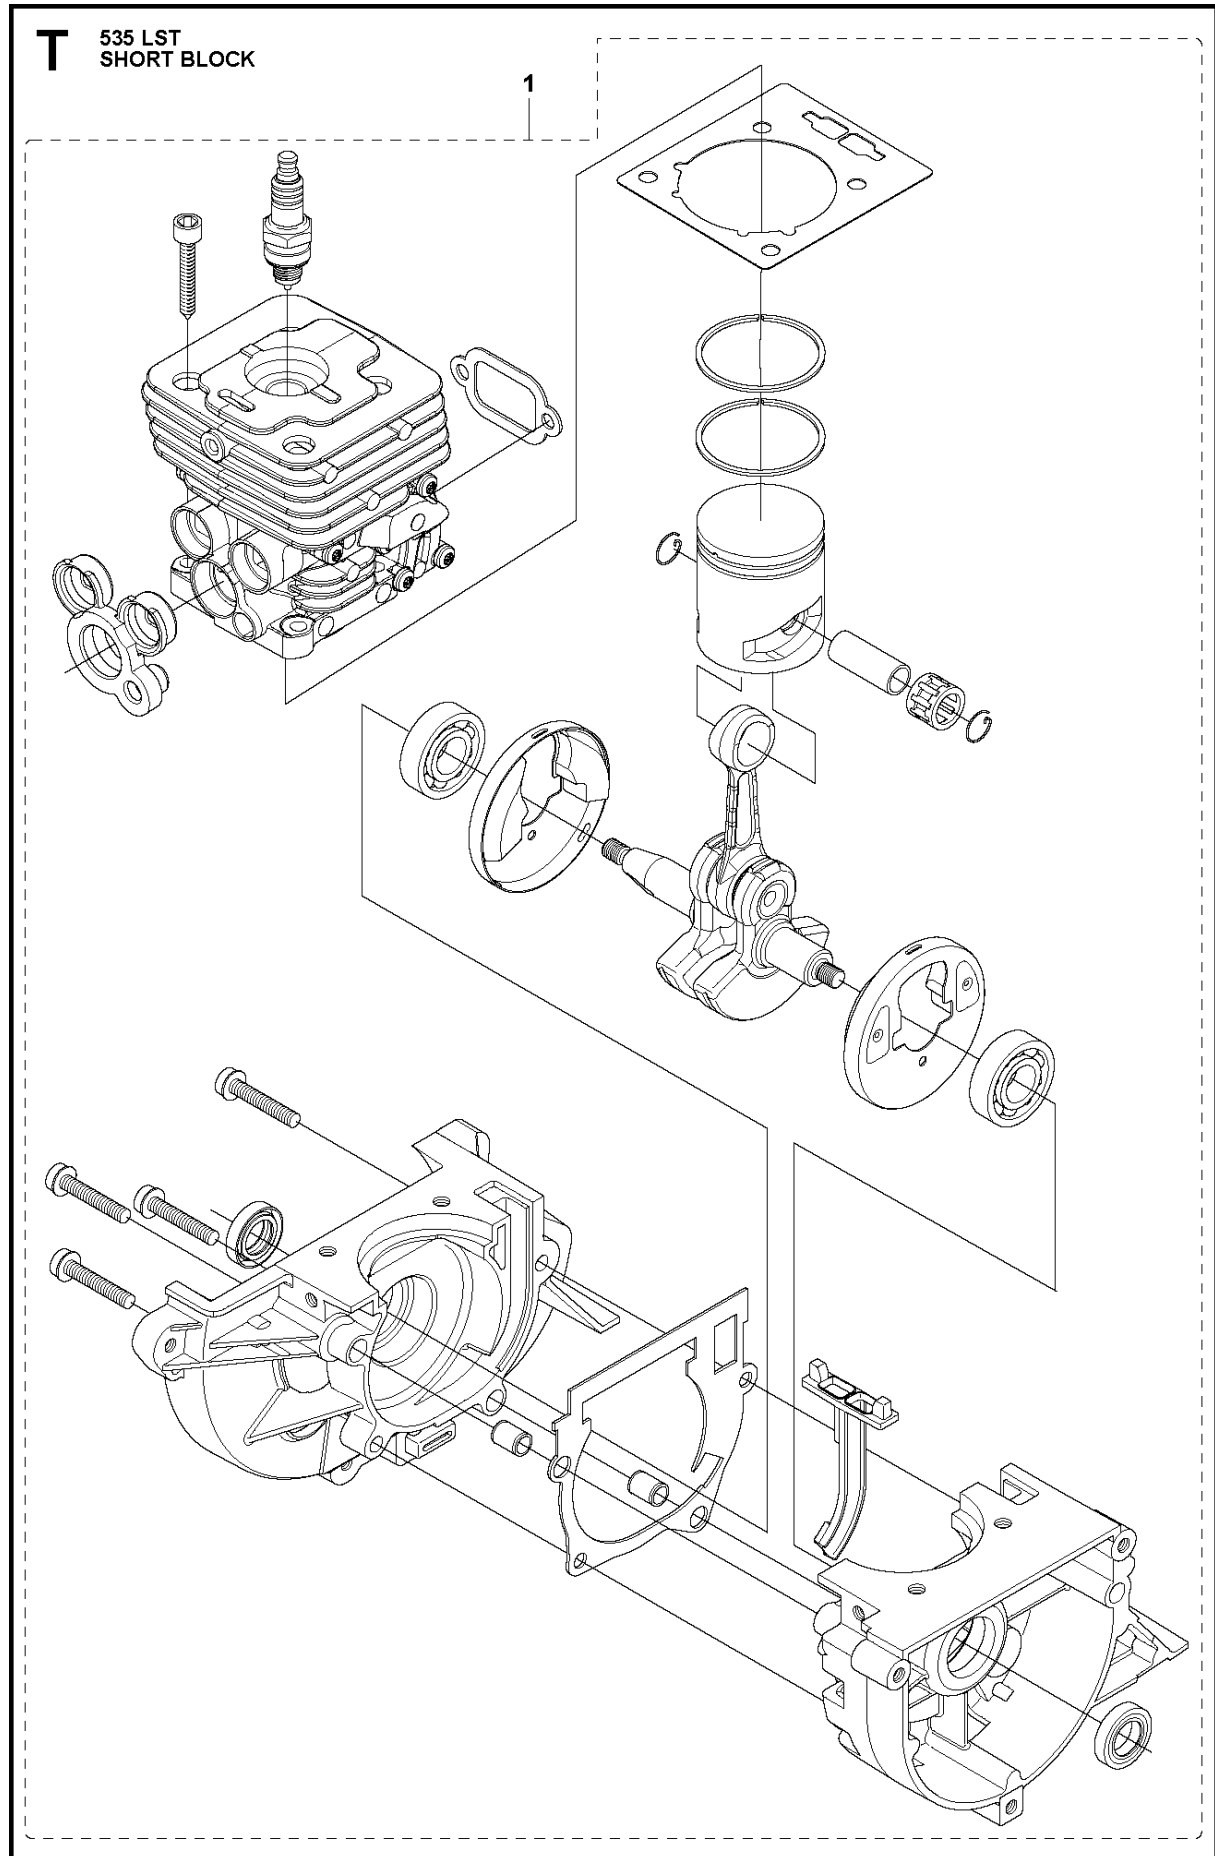

ACCESSORIES

535 LST

Ref	Part No	Description	Remark	QTY KIT
1	501 19 22-01	TOOL		1
2	531 00 92-48	FILTER OIL	Oil Airfilter	1
3	503 97 64-01	GREASE		1
4	502 28 59-01	STOP		1
5	503 80 17-01	GREASE		1
6	537 36 21-02	COMBINATION WRENCH		1
7	503 94 10-01	HOOK		1
8	503 20 07-16	SCREW IHSCFM		1
9	731 23 14-01	HEXAGON NUT		1
10	537 21 62-01	HARNESS		1
10	537 21 62-02	HARNESS	USA	1