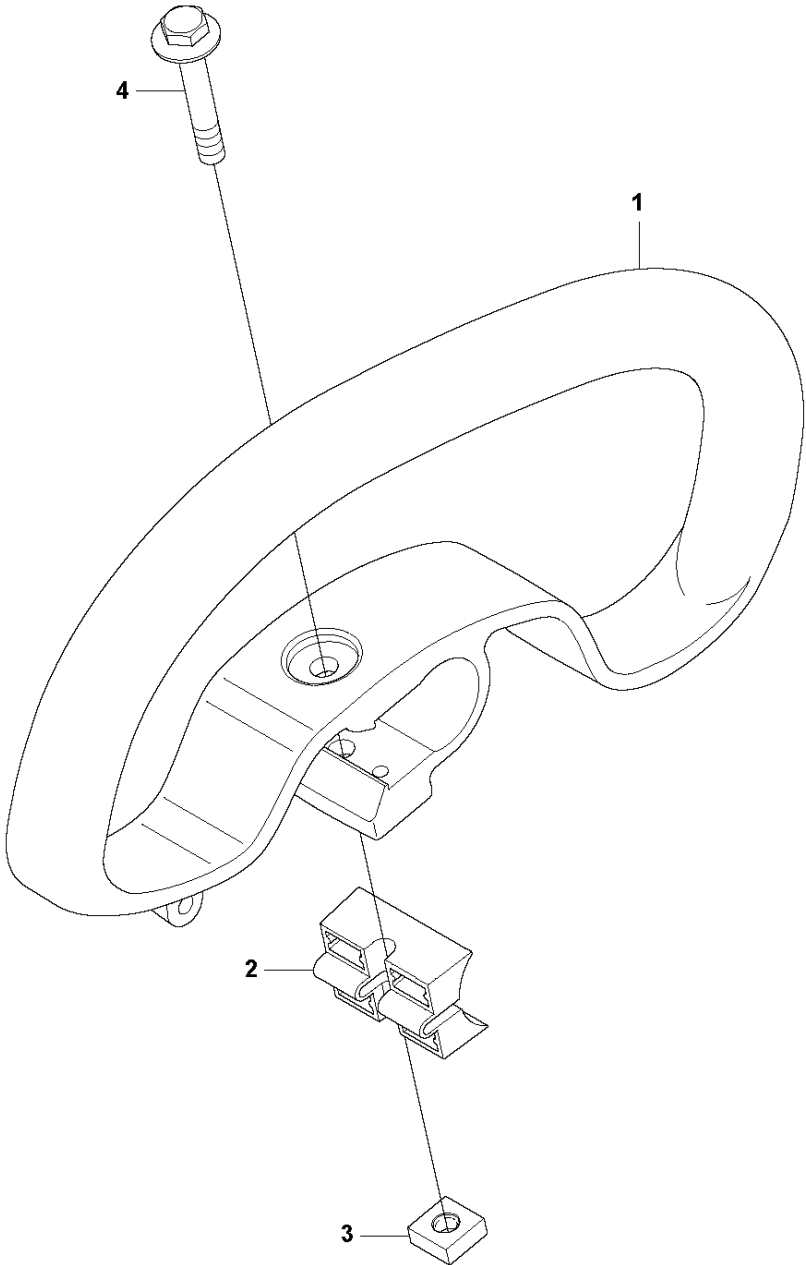

**B2** 541 RB  
TUBE & SHAFT

FOR SOUTH KOREA

Ref	Part No	Description	Remark	QTY KIT
1	584 63 69-01	DECAL	For South Korea	1
2	505 29 58-01	LABEL	For South Korea	3
3	591 19 84-02	DECAL	For South Korea	1
4	570 21 85-01	FLEX-SHAFT-ASSY	For South Korea	1
5	589 78 87-01	COVER	For South Korea	1
6	570 21 86-02	PIPE ASSY	For South Korea	1
7	596 75 70-01	SPACER	For South Korea	1
8	515 63 12-01	SLEEVE	For South Korea	1
9	570 21 39-01	JOINT	For South Korea	1
10	515 53 65-01	SHAFT	For South Korea	1
11	521 53 92-01	CLAMP	For South Korea	3
12	515 51 30-01	SPACER	For South Korea	1

**C1** 541 RB  
HANDLEBAR

FOR ASIA AND LA

Ref	Part No	Description	Remark	QTY	KIT
1	512 54 09-01	HANDLE ASSY	For Asia and LA	1	
2	510 46 21-01	SCREW	For Asia and LA	3	1
3	510 48 89-01	WASHER	For Asia and LA	3	1
4	505 17 23-01	NUT	For Asia and LA	3	1

**C2** 541 RB  
HANDLEBAR

FOR SOUTH KOREA

Ref	Part No	Description	Remark	QTY KIT
1	503 87 19-06	HANDLE	For South Korea	1
2	503 94 03-01	DISTANCE	For South Korea	1
3	502 19 71-01	SQUARE NUT	For South Korea	1
4	529 26 94-01	BOLT	For South Korea	1

## THROTTLE CONTROLS

541 RB

Ref	Part No	Description	Remark	QTY KIT
1	511 63 97-01	GRIP	For LA	1
2	596 77 40-01	LEVER ASSY	For LA	1
3	588 23 46-02	CORD	For LA	2
4	596 25 78-01	CABLE ASSY	For LA	1
5	588 23 33-01	TUBE	For LA	1
6	515 53 67-01	CLAMP	For LA	1
7	529 26 81-01	BOLT	For LA	1
8	506 68 90-01	BOLT	For LA	1
9	521 52 86-01	JOINT	For LA	1