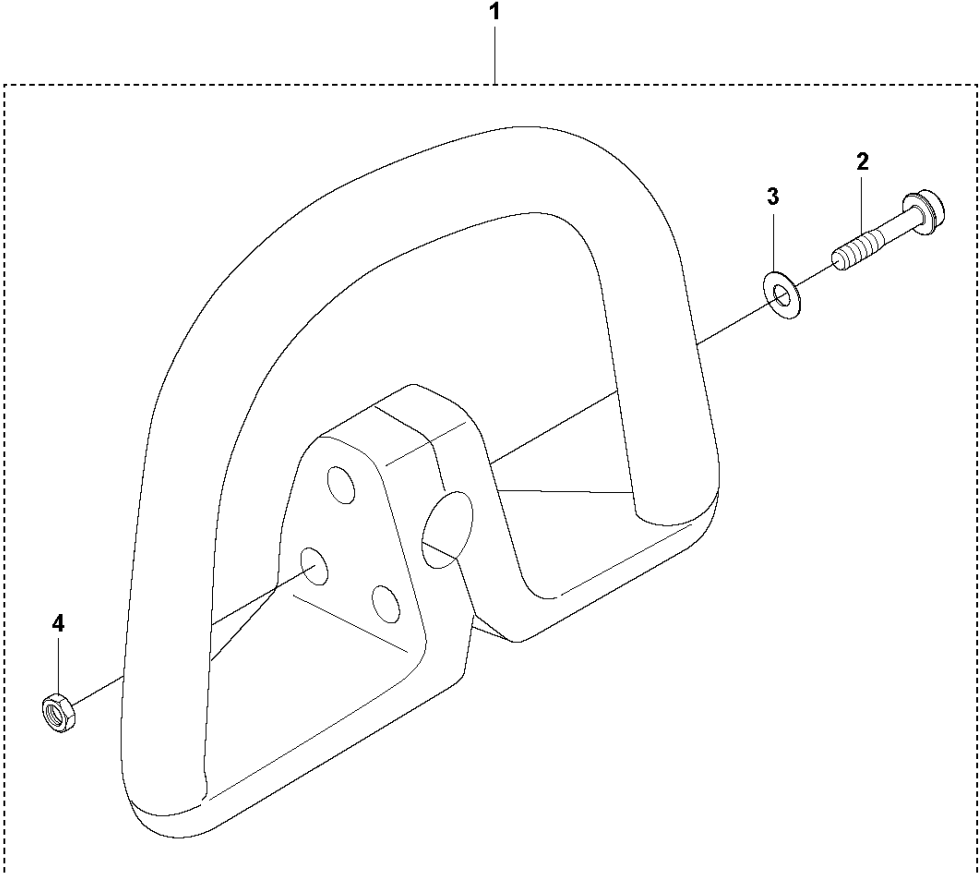

C1 541 RB
HANDLEBAR

FOR ASIA AND LA

Ref	Part No	Description	Remark	QTY	KIT
1	512 54 09-01	HANDLE ASSY	For Asia and LA	1	
2	510 46 21-01	SCREW	For Asia and LA	3	1
3	510 48 89-01	WASHER	For Asia and LA	3	1
4	505 17 23-01	NUT	For Asia and LA	3	1