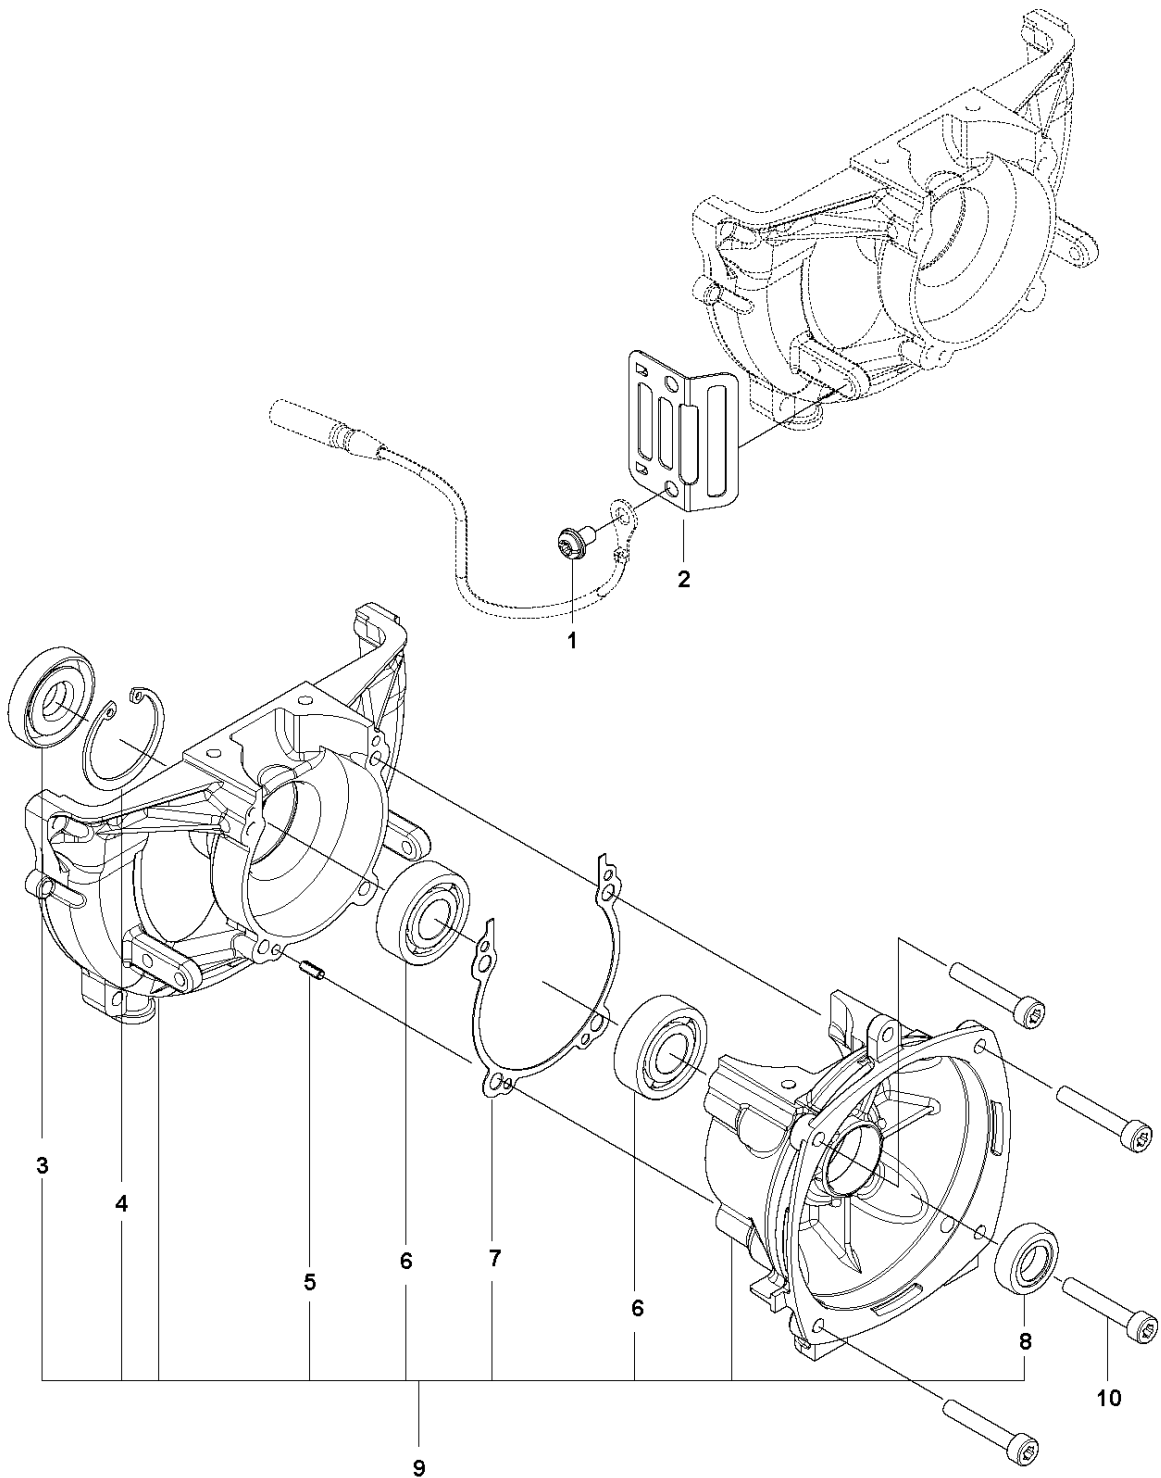

**N** 541 RB  
CRANK SHAFT

CRANKSHAFT

541 RB

Ref	Part No	Description	Remark	QTY	KIT
1	593 30 53-01	CRANKSHAFT ASSY		1	
2	505 29 65-01	BEARING		2	1
3	506 68 94-01	KEY		1	1
4	505 29 73-01	BEARING		1	1

**P** 541 RB  
CRANKCASE