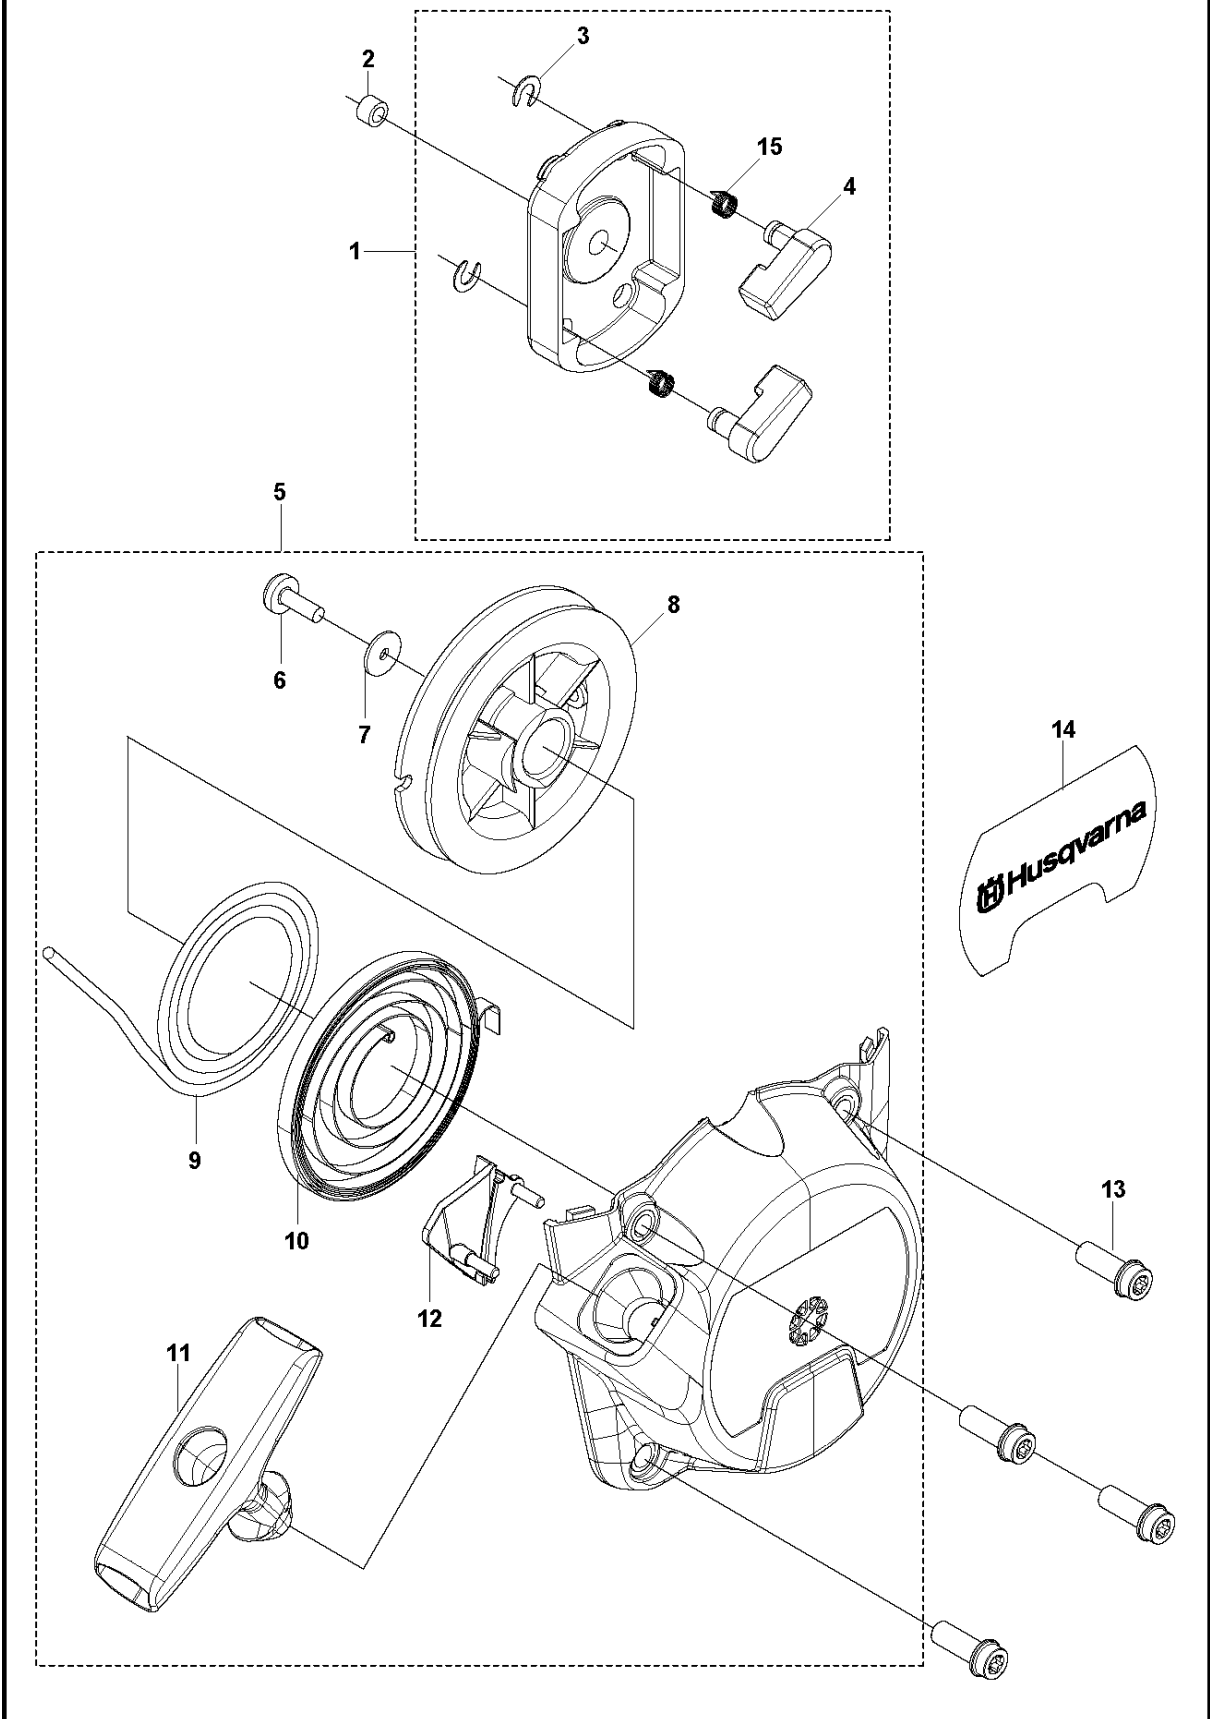

J1 541 RB
STARTER

STARTER

541 RB

Ref	Part No	Description	Remark	QTY	KIT
1	528 75 54-01	PULLEY	For Asia and LA	1	
2	505 30 46-01	COLLAR	For Asia and LA	1	
3	501 93 90-01	CLIP	For Asia and LA	2	1
4	501 93 91-01	STARTER PAWL	For Asia and LA	2	1
5	590 57 89-01	STARTER	For Asia and LA	1	
6	501 93 22-01	SCREW	For Asia and LA	1	5
7	501 93 17-01	WASHER	For Asia and LA	1	5
8	501 92 98-01	REEL	For Asia and LA	1	5
9	501 92 99-01	STARTER ROPE	For Asia and LA	1	5
10	501 93 52-01	SPRING	For Asia and LA	1	5
11	537 23 25-01	STARTER HANDLE	For Asia and LA	1	5
12	590 57 90-01	COVER	For Asia and LA	1	5
13	590 63 13-01	SCREW	For Asia and LA	4	
14	591 19 92-01	DECAL	For Asia and LA	1	
15	501 93 89-01	SPRING	For Asia and LA	2	1