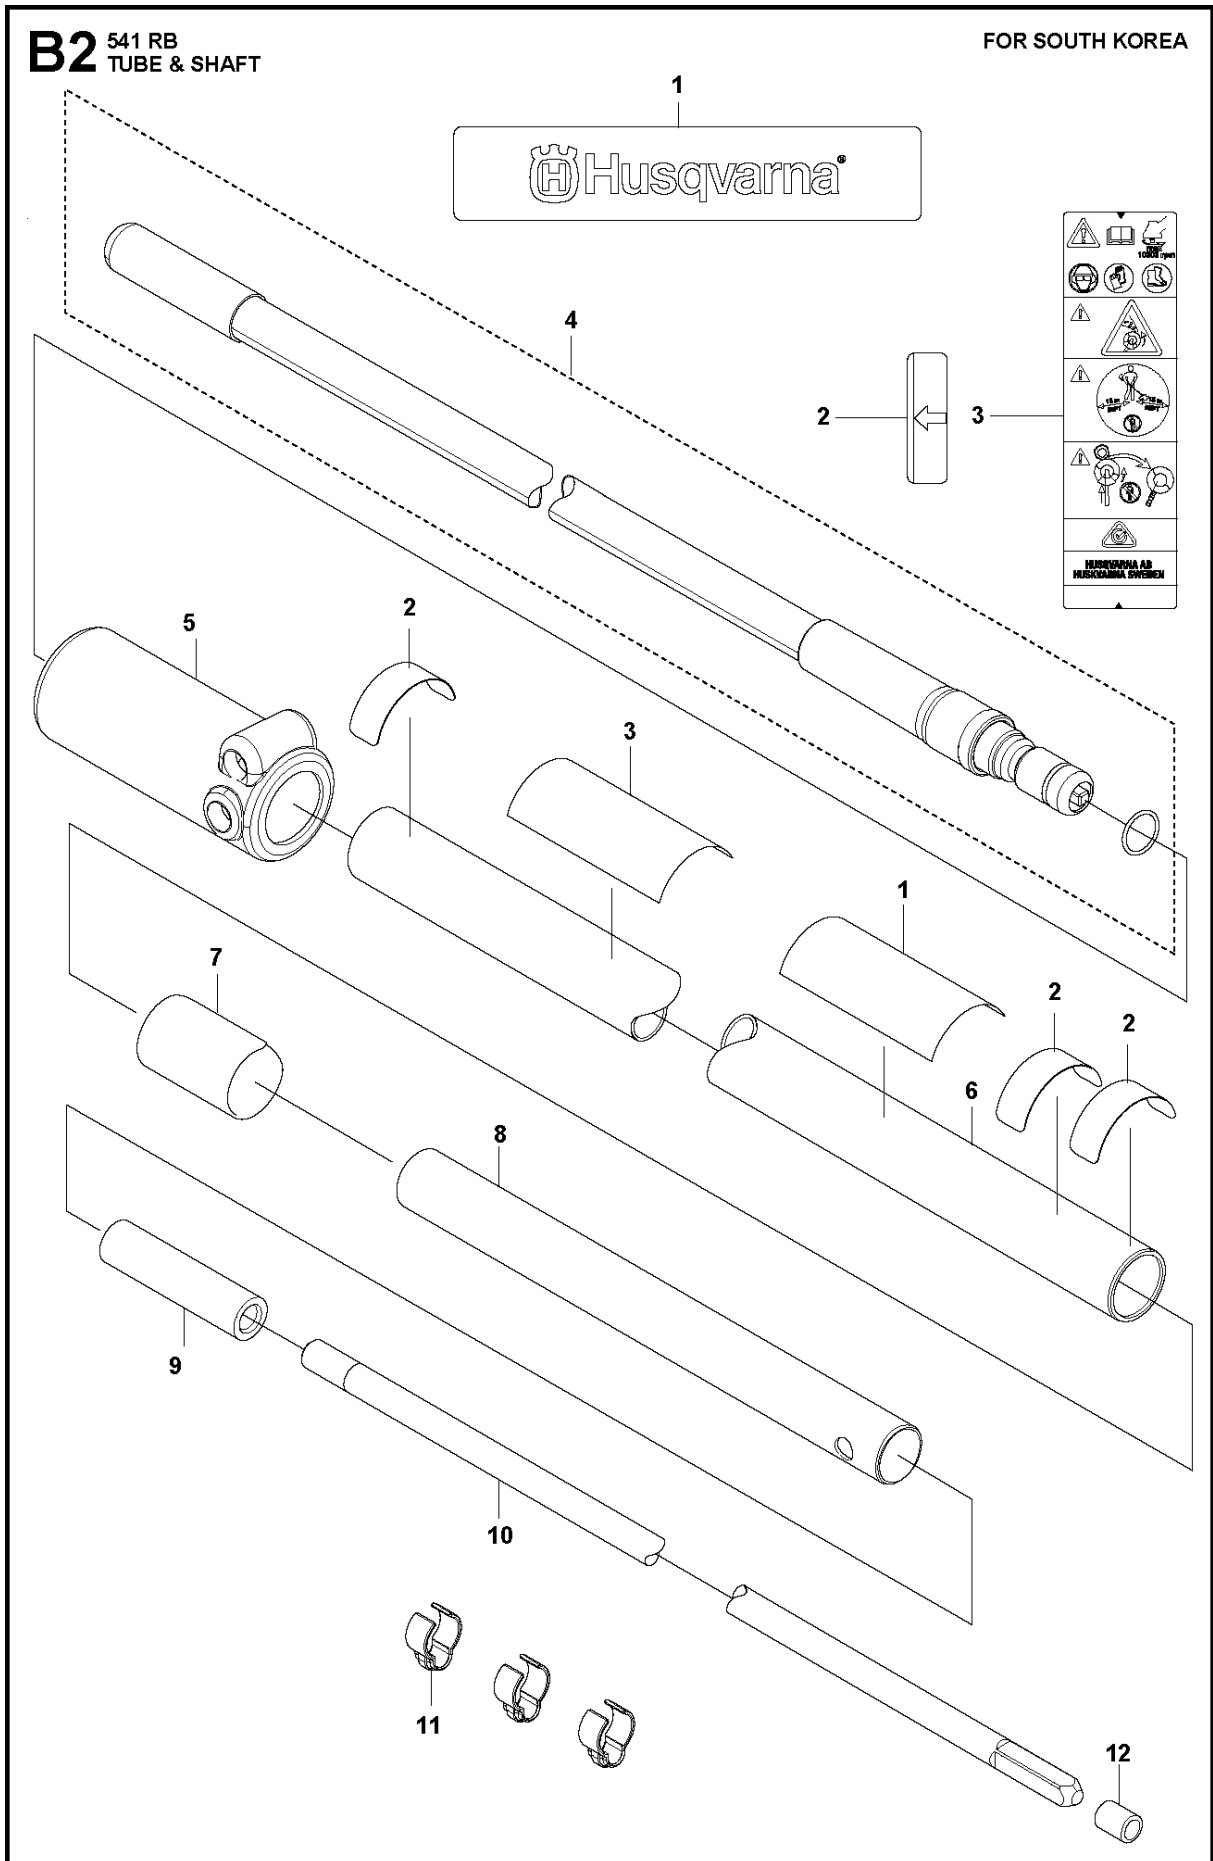

# SPARE PARTS LIST

BRUSHCUTTERS/CLEARING SAWS

541 RB

**A1** 541 RB  
GEAR

FOR ASIA AND LA

Ref	Part No	Description	Remark	QTY	KIT
1	527 30 58-01	GEARCASE ASSY	For Asia and LA	1	
2	521 51 52-01	SCREW	For Asia and LA	1	
3	512 56 85-01	BOLT	For Asia and LA	1	1
4	512 54 03-01	BEARING	For Asia and LA	1	1
6	527 30 57-01	SHAFT	For Asia and LA	1	1
7	510 44 99-01	BOLT	For Asia and LA	1	1
8	512 54 06-01	PINION	For Asia and LA	1	1
9	516 12 40-01	SNAP RING	For Asia and LA	1	1
10	512 54 07-01	BEARING	For Asia and LA	1	1
11	512 54 08-01	BEARING	For Asia and LA	1	1
12	516 12 55-01	SNAP RING	For Asia and LA	1	1
13	510 56 97-01	BEARING	For Asia and LA	1	1
14	504 12 10-01	SNAP RING	For Asia and LA	1	1
15	515 53 74-01	HOLDER	For Asia and LA	1	1
16	515 53 75-01	HOLDER	For Asia and LA	1	1
17	521 80 40-01	NUT	For Asia and LA	1	1
18	515 53 80-01	COVER	For Asia and LA	1	
19	581 49 98-01	BOLT	For Asia and LA	3	
20	521 65 59-01	COVER	For Asia and LA	1	

**B1** 541 RB  
TUBE & SHAFT

FOR ASIA AND LA

Ref	Part No	Description	Remark	QTY KIT
1	584 63 69-01	DECAL	For Asia and LA	1
2	505 29 58-01	LABEL	For Asia and LA	2
3	591 19 84-02	DECAL	For Asia and LA	1
4	527 30 55-01	SHAFT	For Asia and LA	1
5	521 66 96-01	PIPE-COMP	For Asia and LA	1
6	515 53 66-01	SHAFT	For Asia and LA	1
7	515 53 65-01	SHAFT	For Asia and LA	1
8	521 53 92-01	CLAMP	For Asia and LA	3

**B2** 541 RB  
TUBE & SHAFT

FOR SOUTH KOREA

Ref	Part No	Description	Remark	QTY KIT
1	584 63 69-01	DECAL	For South Korea	1
2	505 29 58-01	LABEL	For South Korea	3
3	591 19 84-02	DECAL	For South Korea	1
4	570 21 85-01	FLEX-SHAFT-ASSY	For South Korea	1
5	589 78 87-01	COVER	For South Korea	1
6	570 21 86-02	PIPE ASSY	For South Korea	1
7	596 75 70-01	SPACER	For South Korea	1
8	515 63 12-01	SLEEVE	For South Korea	1
9	570 21 39-01	JOINT	For South Korea	1
10	515 53 65-01	SHAFT	For South Korea	1
11	521 53 92-01	CLAMP	For South Korea	3
12	515 51 30-01	SPACER	For South Korea	1