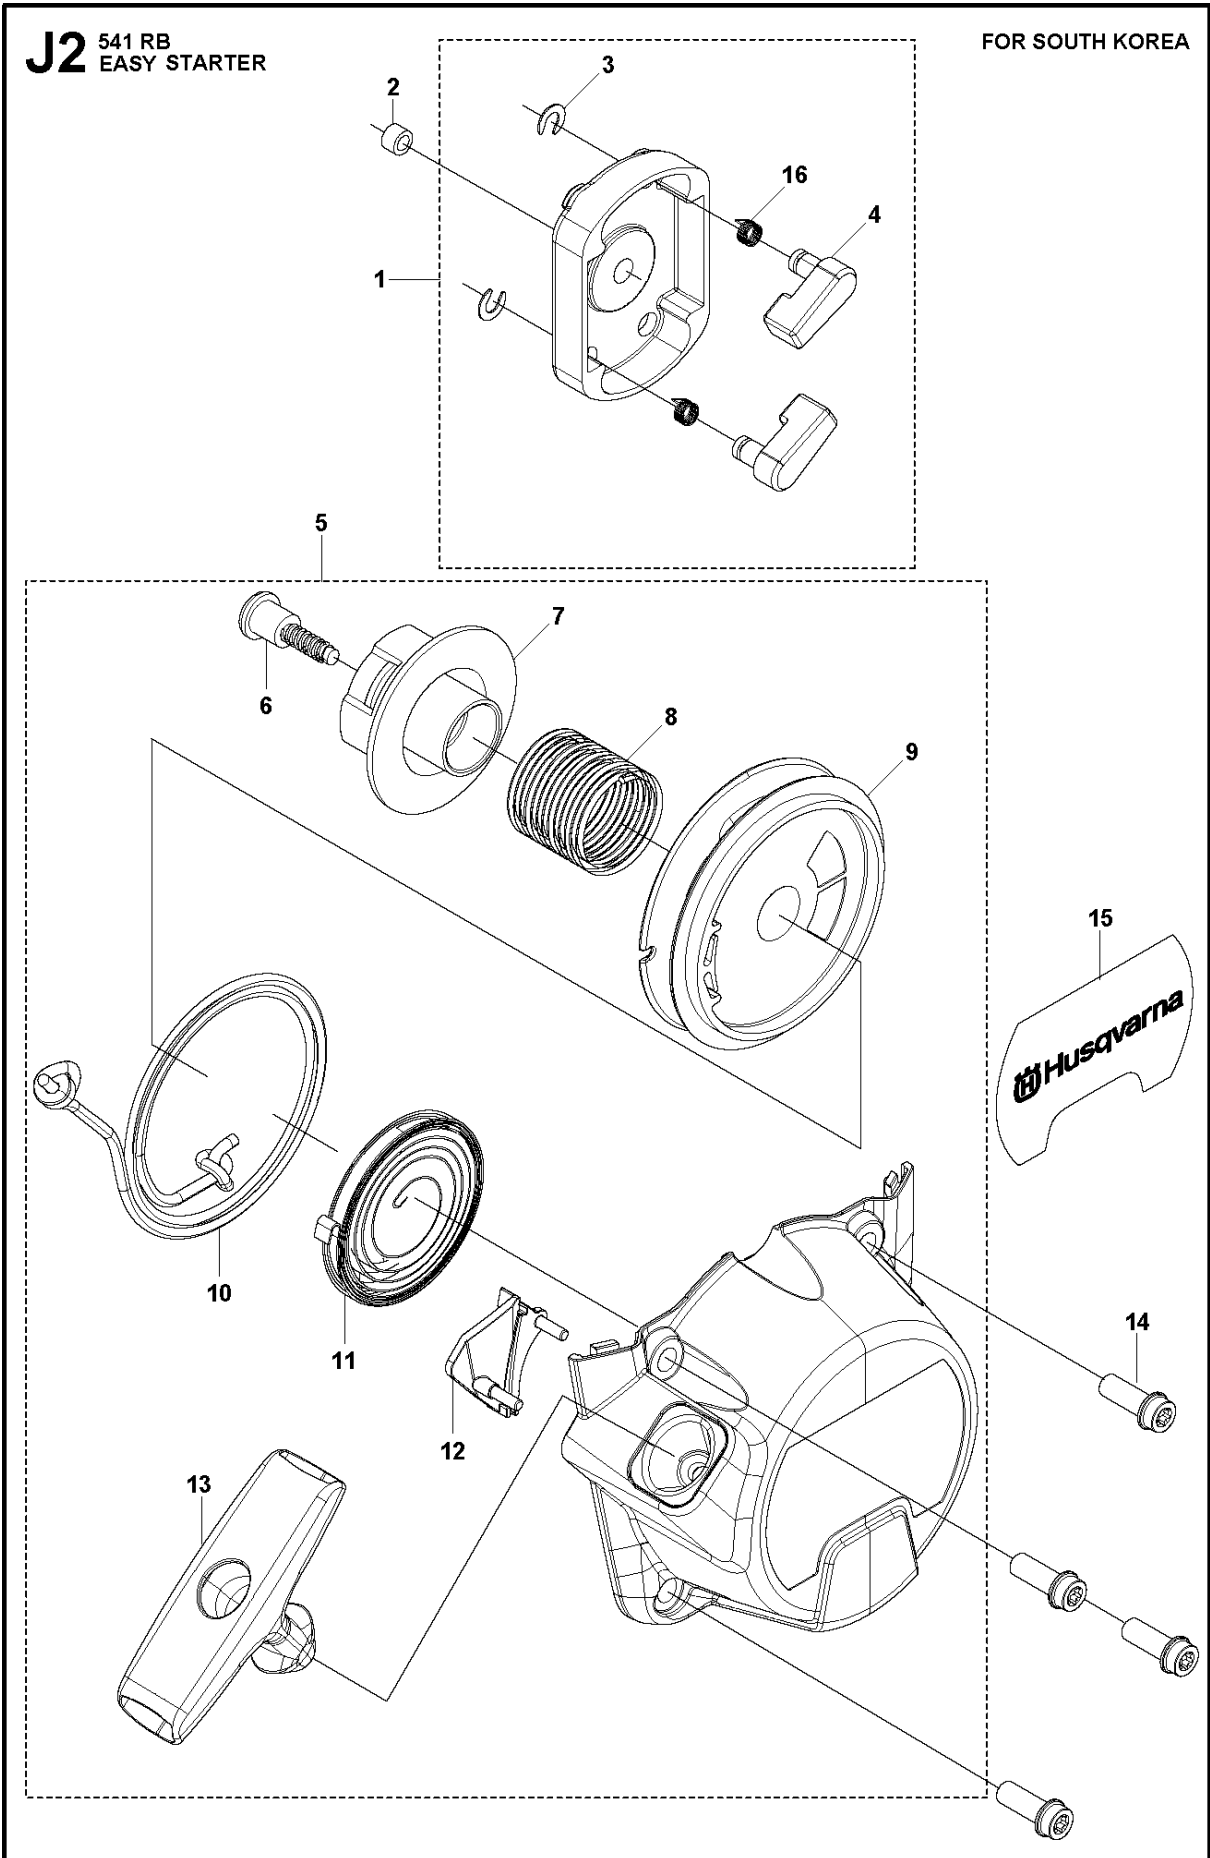

J2 541 RB
EASY STARTER

FOR SOUTH KOREA

STARTER

541 RB

Ref	Part No	Description	Remark	QTY	KIT
1	511 42 08-01	PULLEY	For South Korea	1	
2	505 30 46-01	COLLAR	For South Korea	1	
3	513 16 77-01	E-RING	For South Korea	2	1
4	522 65 11-01	RATCHET	For South Korea	2	1
5	596 49 42-01	STARTER ASSY	For South Korea	1	
6	522 65 41-01	SCREW	For South Korea	1	5
7	597 74 03-01	DRIVER	For South Korea	1	5
8	521 63 80-01	SPRING	For South Korea	1	5
9	521 64 81-01	REEL	For South Korea	1	5
10	521 63 77-01	ROPE	For South Korea	1	5
11	521 63 74-01	SPRING	For South Korea	1	5
12	590 57 90-01	COVER	For South Korea	1	5
13	537 23 25-01	STARTER HANDLE	For South Korea	1	5
14	590 63 13-01	SCREW	For South Korea	4	
15	591 19 92-01	DECAL	For South Korea	1	
16	521 63 84-01	SPRING	For South Korea	2	1