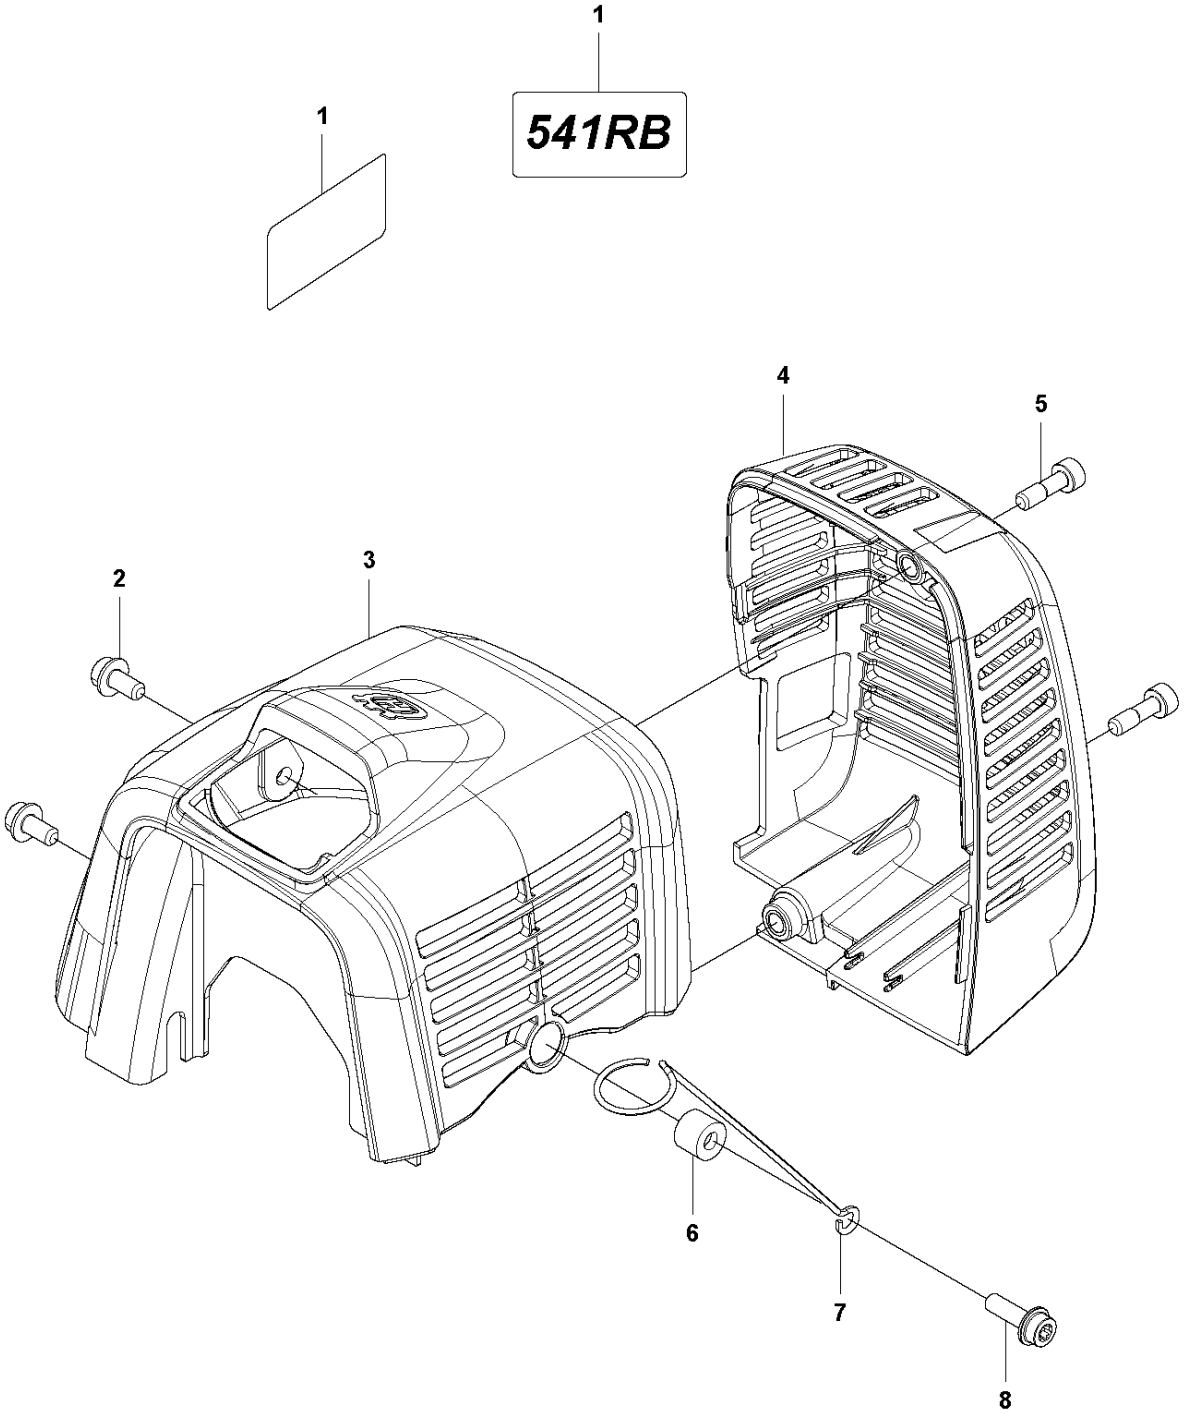

G 541 RB
CYLINDER COVER

CYLINDER COVER

541 RB

Ref	Part No	Description	Remark	QTY KIT
1	591 20 01-04	DECAL		1
2	594 05 78-01	SCREW		2
3	590 57 86-01	CYLINDER COVER		1
4	590 57 85-02	MUFFLER COVER		1
5	591 35 84-01	SCREW		2
6	596 25 76-01	BUSHING		1
7	596 49 25-01	GUIDE		1
8	515 39 13-01	BOLT		1