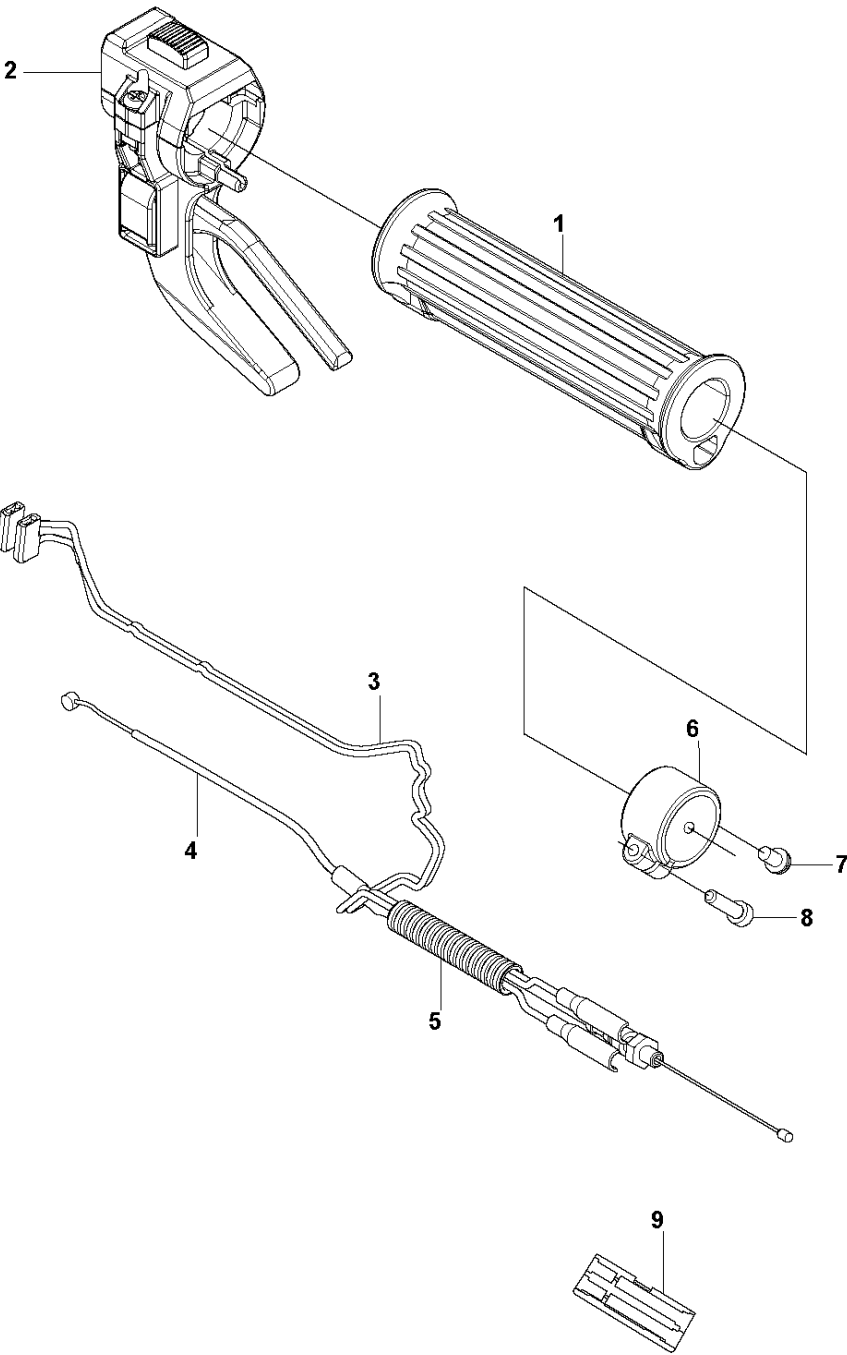

**C2** 541 RB  
HANDLEBAR

FOR SOUTH KOREA

Ref	Part No	Description	Remark	QTY KIT
1	503 87 19-06	HANDLE	For South Korea	1
2	503 94 03-01	DISTANCE	For South Korea	1
3	502 19 71-01	SQUARE NUT	For South Korea	1
4	529 26 94-01	BOLT	For South Korea	1

## THROTTLE CONTROLS

541 RB

Ref	Part No	Description	Remark	QTY KIT
1	511 63 97-01	GRIP	For LA	1
2	596 77 40-01	LEVER ASSY	For LA	1
3	588 23 46-02	CORD	For LA	2
4	596 25 78-01	CABLE ASSY	For LA	1
5	588 23 33-01	TUBE	For LA	1
6	515 53 67-01	CLAMP	For LA	1
7	529 26 81-01	BOLT	For LA	1
8	506 68 90-01	BOLT	For LA	1
9	521 52 86-01	JOINT	For LA	1

## THROTTLE CONTROLS

541 RB

Ref	Part No	Description	Remark	QTY	KIT
1	588 23 29-01	LEVER	For Asia	1	
1	529 26 08-02	LEVER ASSY	For South Korea	1	
2	586 24 68-01	STOP SWITCH	For Asia	1	1
2	521 85 16-01	SWITCH	For South Korea	1	1
3	510 48 08-01	SCREW	For Asia	1	1
3	510 48 08-01	SCREW	For South Korea	1	1
4	511 63 97-01	GRIP	For Asia	1	
4	514 39 43-01	GRIP	For South Korea	1	
5	515 53 67-01	CLAMP	For Asia	1	
5	570 21 28-01	CLAMP	For South Korea	1	
6	529 26 81-01	BOLT	For Asia	1	
6	589 78 85-01	SCREW	For South Korea	1	
7	506 68 90-01	BOLT	For Asia	1	
7	589 78 84-01	BOLT	For South Korea	1	
8	588 23 46-01	CORD	For Asia	2	1
8	588 23 46-03	CORD	For South Korea	2	1
9	596 25 78-01	CABLE ASSY	For Asia	1	
9	596 25 78-01	CABLE ASSY	For South Korea	1	
10	588 23 33-01	TUBE	For Asia	1	
10	588 23 33-02	TUBE	For South Korea	1	
11	521 52 86-01	JOINT	For Asia	1	
11	521 52 86-01	JOINT	For South Korea	1	

## CLUTCH

541 RB

Ref	Part No	Description	Remark	QTY	KIT
1	521 74 33-01	HOUSING ASSY		1	
2	516 12 41-01	SNAP RING		1	1
3	512 52 70-01	STOPPER		1	1
4	529 26 98-01	BEARING		1	1
5	506 60 99-01	SNAP RING		1	1
6	505 30 04-01	PLATE		1	
7	591 44 36-01	DRUM		1	1
8	515 39 13-01	BOLT		4	
9	504 12 23-01	CLAMP		1	
11	505 29 78-01	SCREW		2	
12	505 29 81-01	WASHER		2	
13	505 29 80-01	WASHER		2	
14	505 29 77-01	SPRING		1	15
15	505 29 76-01	SHOE-C		1	