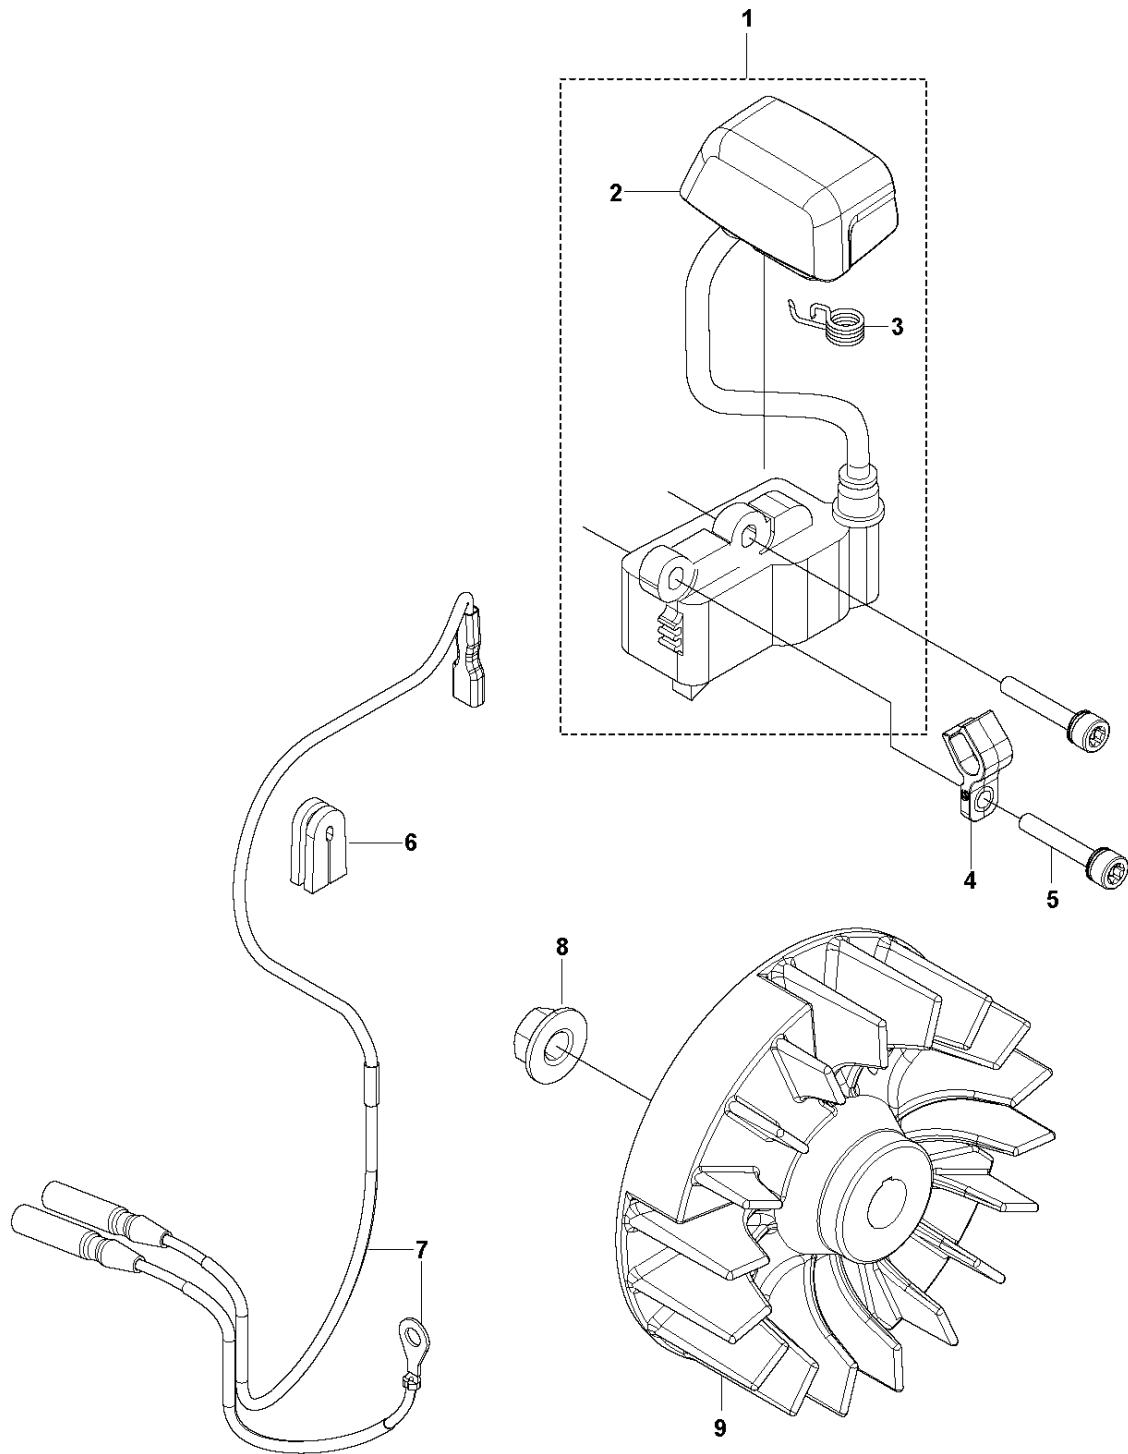

F 541 RB
IGNITION SYSTEM

IGNITION SYSTEM

541 RB

Ref	Part No	Description	Remark	QTY	KIT
1	596 49 15-01	IGNITION MODULE		1	
2	590 57 82-01	SPARK PLUG CAP		1	1
3	592 73 98-01	SPRING		1	1
4	596 57 46-01	CLAMP		1	
5	521 51 58-01	BOLT		2	
6	593 73 26-01	GROMMET		1	
7	596 25 79-01	CORD		1	
8	504 11 80-01	NUT		1	
9	521 74 34-01	ROTOR		1