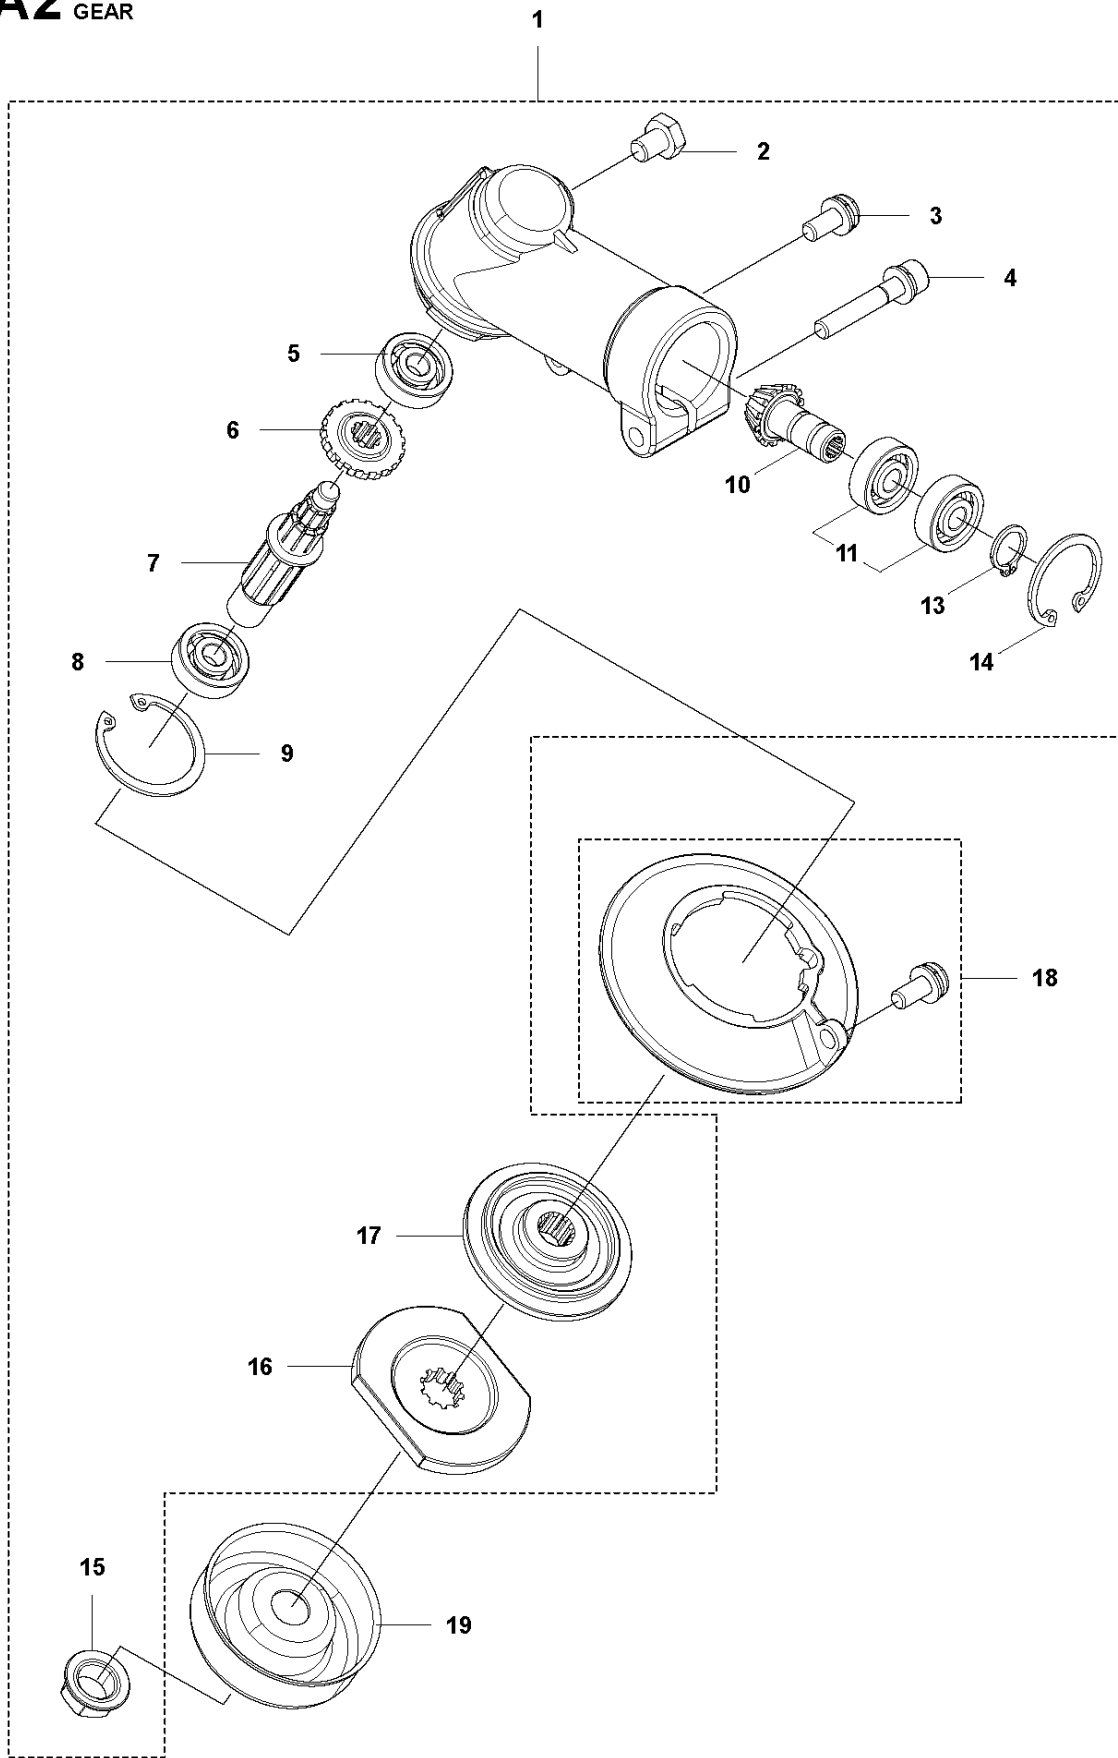

# SPARE PARTS LIST

BRUSHCUTTERS/CLEARING SAWS

541 RB

**A1** 541 RB  
GEAR

FOR ASIA AND LA

Ref	Part No	Description	Remark	QTY	KIT
1	527 30 58-01	GEARCASE ASSY	For Asia and LA	1	
2	521 51 52-01	SCREW	For Asia and LA	1	
3	512 56 85-01	BOLT	For Asia and LA	1	1
4	512 54 03-01	BEARING	For Asia and LA	1	1
6	527 30 57-01	SHAFT	For Asia and LA	1	1
7	510 44 99-01	BOLT	For Asia and LA	1	1
8	512 54 06-01	PINION	For Asia and LA	1	1
9	516 12 40-01	SNAP RING	For Asia and LA	1	1
10	512 54 07-01	BEARING	For Asia and LA	1	1
11	512 54 08-01	BEARING	For Asia and LA	1	1
12	516 12 55-01	SNAP RING	For Asia and LA	1	1
13	510 56 97-01	BEARING	For Asia and LA	1	1
14	504 12 10-01	SNAP RING	For Asia and LA	1	1
15	515 53 74-01	HOLDER	For Asia and LA	1	1
16	515 53 75-01	HOLDER	For Asia and LA	1	1
17	521 80 40-01	NUT	For Asia and LA	1	1
18	515 53 80-01	COVER	For Asia and LA	1	
19	581 49 98-01	BOLT	For Asia and LA	3	
20	521 65 59-01	COVER	For Asia and LA	1	

**A2** 541 RB  
GEAR

FOR SOUTH KOREA

Ref	Part No	Description	Remark	QTY	KIT
1	570 21 88-01	GEARCASE-ASSY	For South Korea	1	
2	597 58 74-01	BOLT	For South Korea	1	1
3	570 03 51-01	BOLT	For South Korea	1	1
4	570 03 58-01	BOLT	For South Korea	1	1
5	597 58 40-01	BEARING	For South Korea	1	1
6	570 21 42-01	GEAR	For South Korea	1	1
7	570 21 46-01	SHAFT	For South Korea	1	1
8	570 03 64-01	BEARING	For South Korea	1	1
9	597 58 43-01	RING	For South Korea	1	1
10	570 21 44-01	PINION	For South Korea	1	1
11	597 58 42-01	BEARING	For South Korea	2	1
13	597 58 44-01	RING	For South Korea	1	1
14	570 03 67-01	RING	For South Korea	1	1
15	570 21 31-01	NUT	For South Korea	1	1
16	502 70 63-01	HOLDER	For South Korea	1	1
17	570 21 45-01	HOLDER	For South Korea	1	1
18	570 21 89-01	COVER	For South Korea	1	
19	597 58 75-01	NUT	For South Korea	1	