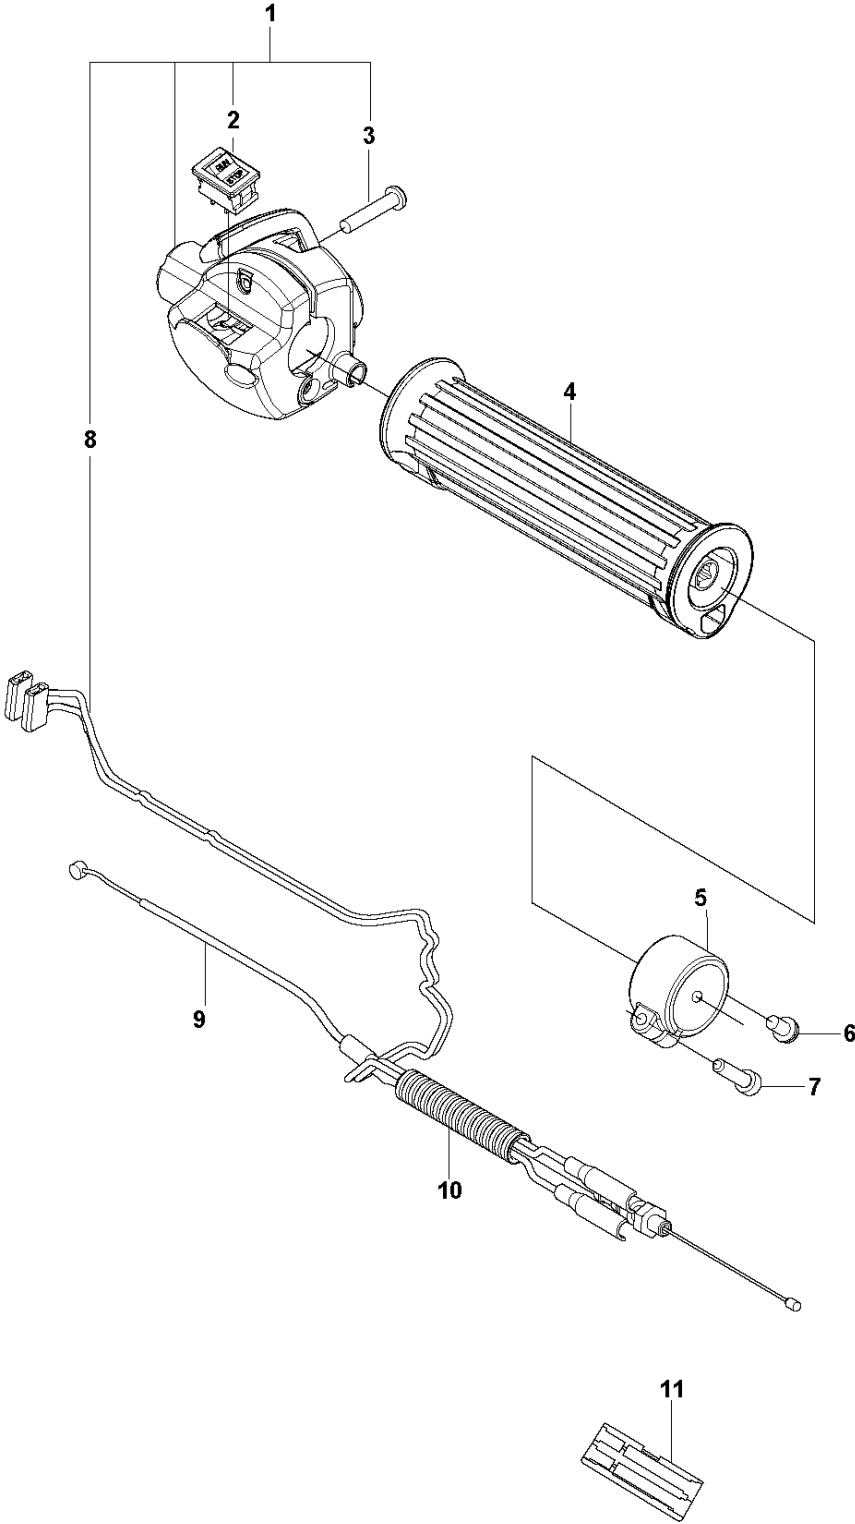

**D1** 541 RB  
THROTTLE CONTROLS

FOR LA

## THROTTLE CONTROLS

541 RB

Ref	Part No	Description	Remark	QTY KIT
1	511 63 97-01	GRIP	For LA	1
2	596 77 40-01	LEVER ASSY	For LA	1
3	588 23 46-02	CORD	For LA	2
4	596 25 78-01	CABLE ASSY	For LA	1
5	588 23 33-01	TUBE	For LA	1
6	515 53 67-01	CLAMP	For LA	1
7	529 26 81-01	BOLT	For LA	1
8	506 68 90-01	BOLT	For LA	1
9	521 52 86-01	JOINT	For LA	1

## THROTTLE CONTROLS

541 RB

Ref	Part No	Description	Remark	QTY	KIT
1	588 23 29-01	LEVER	For Asia	1	
1	529 26 08-02	LEVER ASSY	For South Korea	1	
2	586 24 68-01	STOP SWITCH	For Asia	1	1
2	521 85 16-01	SWITCH	For South Korea	1	1
3	510 48 08-01	SCREW	For Asia	1	1
3	510 48 08-01	SCREW	For South Korea	1	1
4	511 63 97-01	GRIP	For Asia	1	
4	514 39 43-01	GRIP	For South Korea	1	
5	515 53 67-01	CLAMP	For Asia	1	
5	570 21 28-01	CLAMP	For South Korea	1	
6	529 26 81-01	BOLT	For Asia	1	
6	589 78 85-01	SCREW	For South Korea	1	
7	506 68 90-01	BOLT	For Asia	1	
7	589 78 84-01	BOLT	For South Korea	1	
8	588 23 46-01	CORD	For Asia	2	1
8	588 23 46-03	CORD	For South Korea	2	1
9	596 25 78-01	CABLE ASSY	For Asia	1	
9	596 25 78-01	CABLE ASSY	For South Korea	1	
10	588 23 33-01	TUBE	For Asia	1	
10	588 23 33-02	TUBE	For South Korea	1	
11	521 52 86-01	JOINT	For Asia	1	
11	521 52 86-01	JOINT	For South Korea	1	

## CLUTCH

541 RB

Ref	Part No	Description	Remark	QTY	KIT
1	521 74 33-01	HOUSING ASSY		1	
2	516 12 41-01	SNAP RING		1	1
3	512 52 70-01	STOPPER		1	1
4	529 26 98-01	BEARING		1	1
5	506 60 99-01	SNAP RING		1	1
6	505 30 04-01	PLATE		1	
7	591 44 36-01	DRUM		1	1
8	515 39 13-01	BOLT		4	
9	504 12 23-01	CLAMP		1	
11	505 29 78-01	SCREW		2	
12	505 29 81-01	WASHER		2	
13	505 29 80-01	WASHER		2	
14	505 29 77-01	SPRING		1	15
15	505 29 76-01	SHOE-C		1	