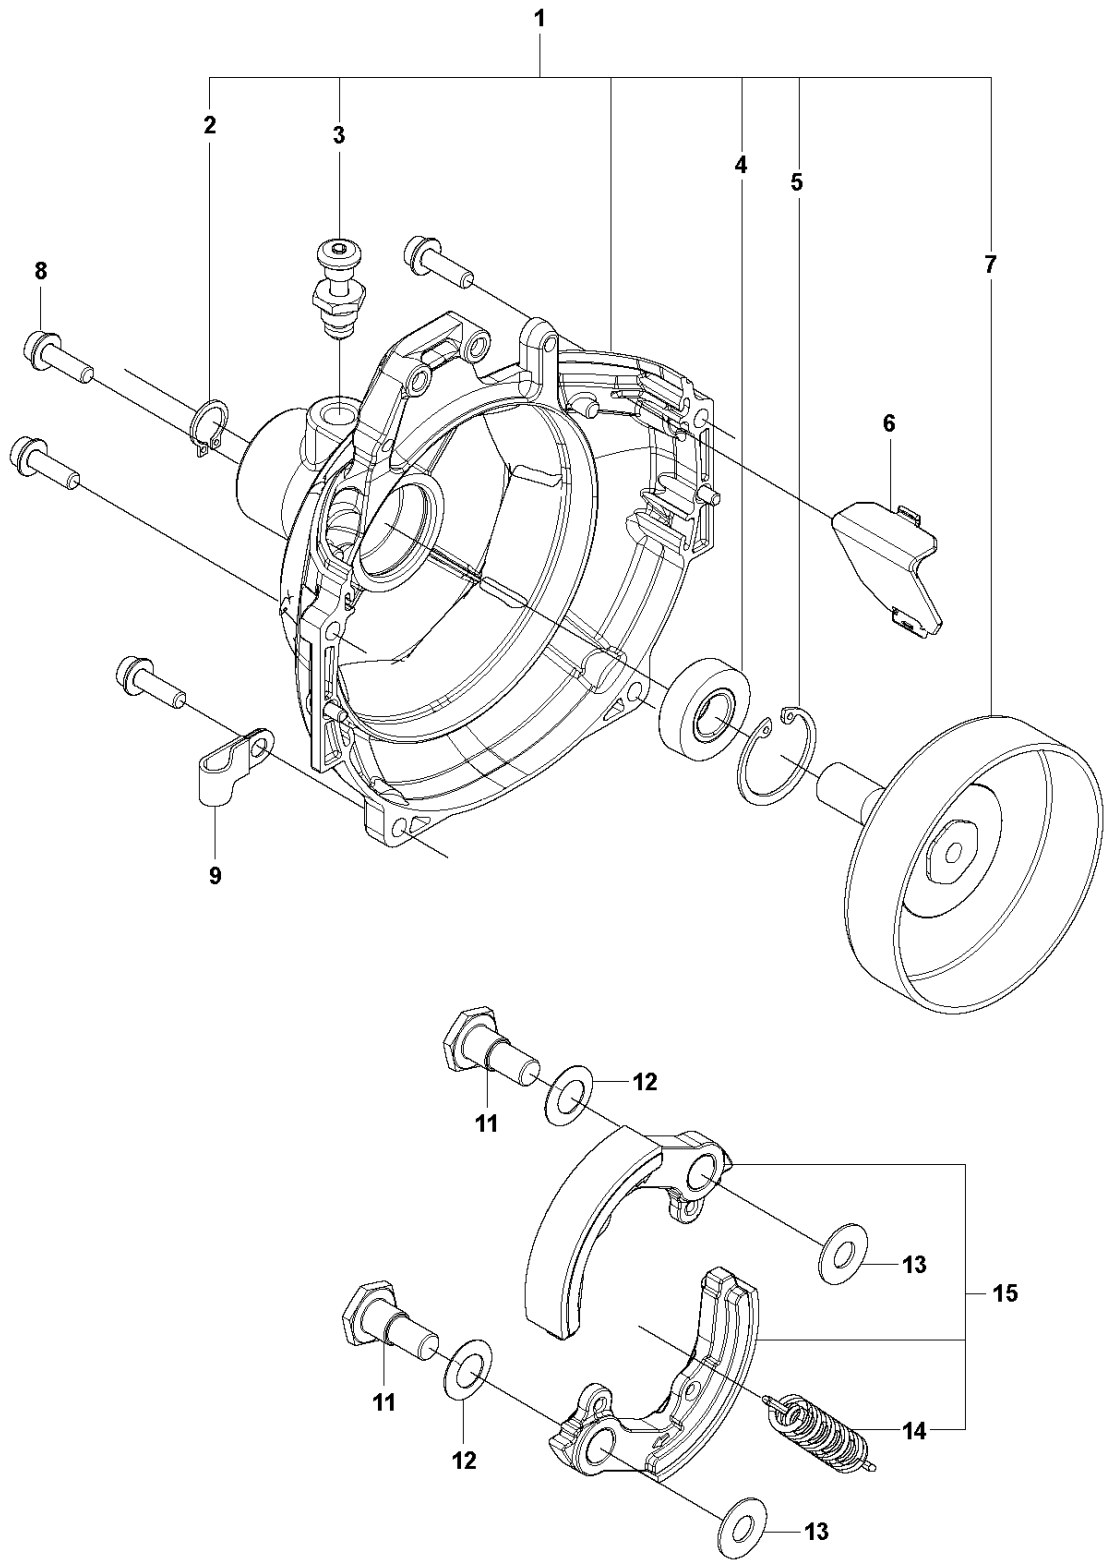

## THROTTLE CONTROLS

541 RB

Ref	Part No	Description	Remark	QTY KIT
1	511 63 97-01	GRIP	For LA	1
2	596 77 40-01	LEVER ASSY	For LA	1
3	588 23 46-02	CORD	For LA	2
4	596 25 78-01	CABLE ASSY	For LA	1
5	588 23 33-01	TUBE	For LA	1
6	515 53 67-01	CLAMP	For LA	1
7	529 26 81-01	BOLT	For LA	1
8	506 68 90-01	BOLT	For LA	1
9	521 52 86-01	JOINT	For LA	1

**D2** 541 RB  
THROTTLE CONTROLS

FOR ASIA AND SOUTH KOREA

## THROTTLE CONTROLS

541 RB

Ref	Part No	Description	Remark	QTY	KIT
1	588 23 29-01	LEVER	For Asia	1	
1	529 26 08-02	LEVER ASSY	For South Korea	1	
2	586 24 68-01	STOP SWITCH	For Asia	1	1
2	521 85 16-01	SWITCH	For South Korea	1	1
3	510 48 08-01	SCREW	For Asia	1	1
3	510 48 08-01	SCREW	For South Korea	1	1
4	511 63 97-01	GRIP	For Asia	1	
4	514 39 43-01	GRIP	For South Korea	1	
5	515 53 67-01	CLAMP	For Asia	1	
5	570 21 28-01	CLAMP	For South Korea	1	
6	529 26 81-01	BOLT	For Asia	1	
6	589 78 85-01	SCREW	For South Korea	1	
7	506 68 90-01	BOLT	For Asia	1	
7	589 78 84-01	BOLT	For South Korea	1	
8	588 23 46-01	CORD	For Asia	2	1
8	588 23 46-03	CORD	For South Korea	2	1
9	596 25 78-01	CABLE ASSY	For Asia	1	
9	596 25 78-01	CABLE ASSY	For South Korea	1	
10	588 23 33-01	TUBE	For Asia	1	
10	588 23 33-02	TUBE	For South Korea	1	
11	521 52 86-01	JOINT	For Asia	1	
11	521 52 86-01	JOINT	For South Korea	1	

## CLUTCH

541 RB

Ref	Part No	Description	Remark	QTY	KIT
1	521 74 33-01	HOUSING ASSY		1	
2	516 12 41-01	SNAP RING		1	1
3	512 52 70-01	STOPPER		1	1
4	529 26 98-01	BEARING		1	1
5	506 60 99-01	SNAP RING		1	1
6	505 30 04-01	PLATE		1	
7	591 44 36-01	DRUM		1	1
8	515 39 13-01	BOLT		4	
9	504 12 23-01	CLAMP		1	
11	505 29 78-01	SCREW		2	
12	505 29 81-01	WASHER		2	
13	505 29 80-01	WASHER		2	
14	505 29 77-01	SPRING		1	15
15	505 29 76-01	SHOE-C		1	