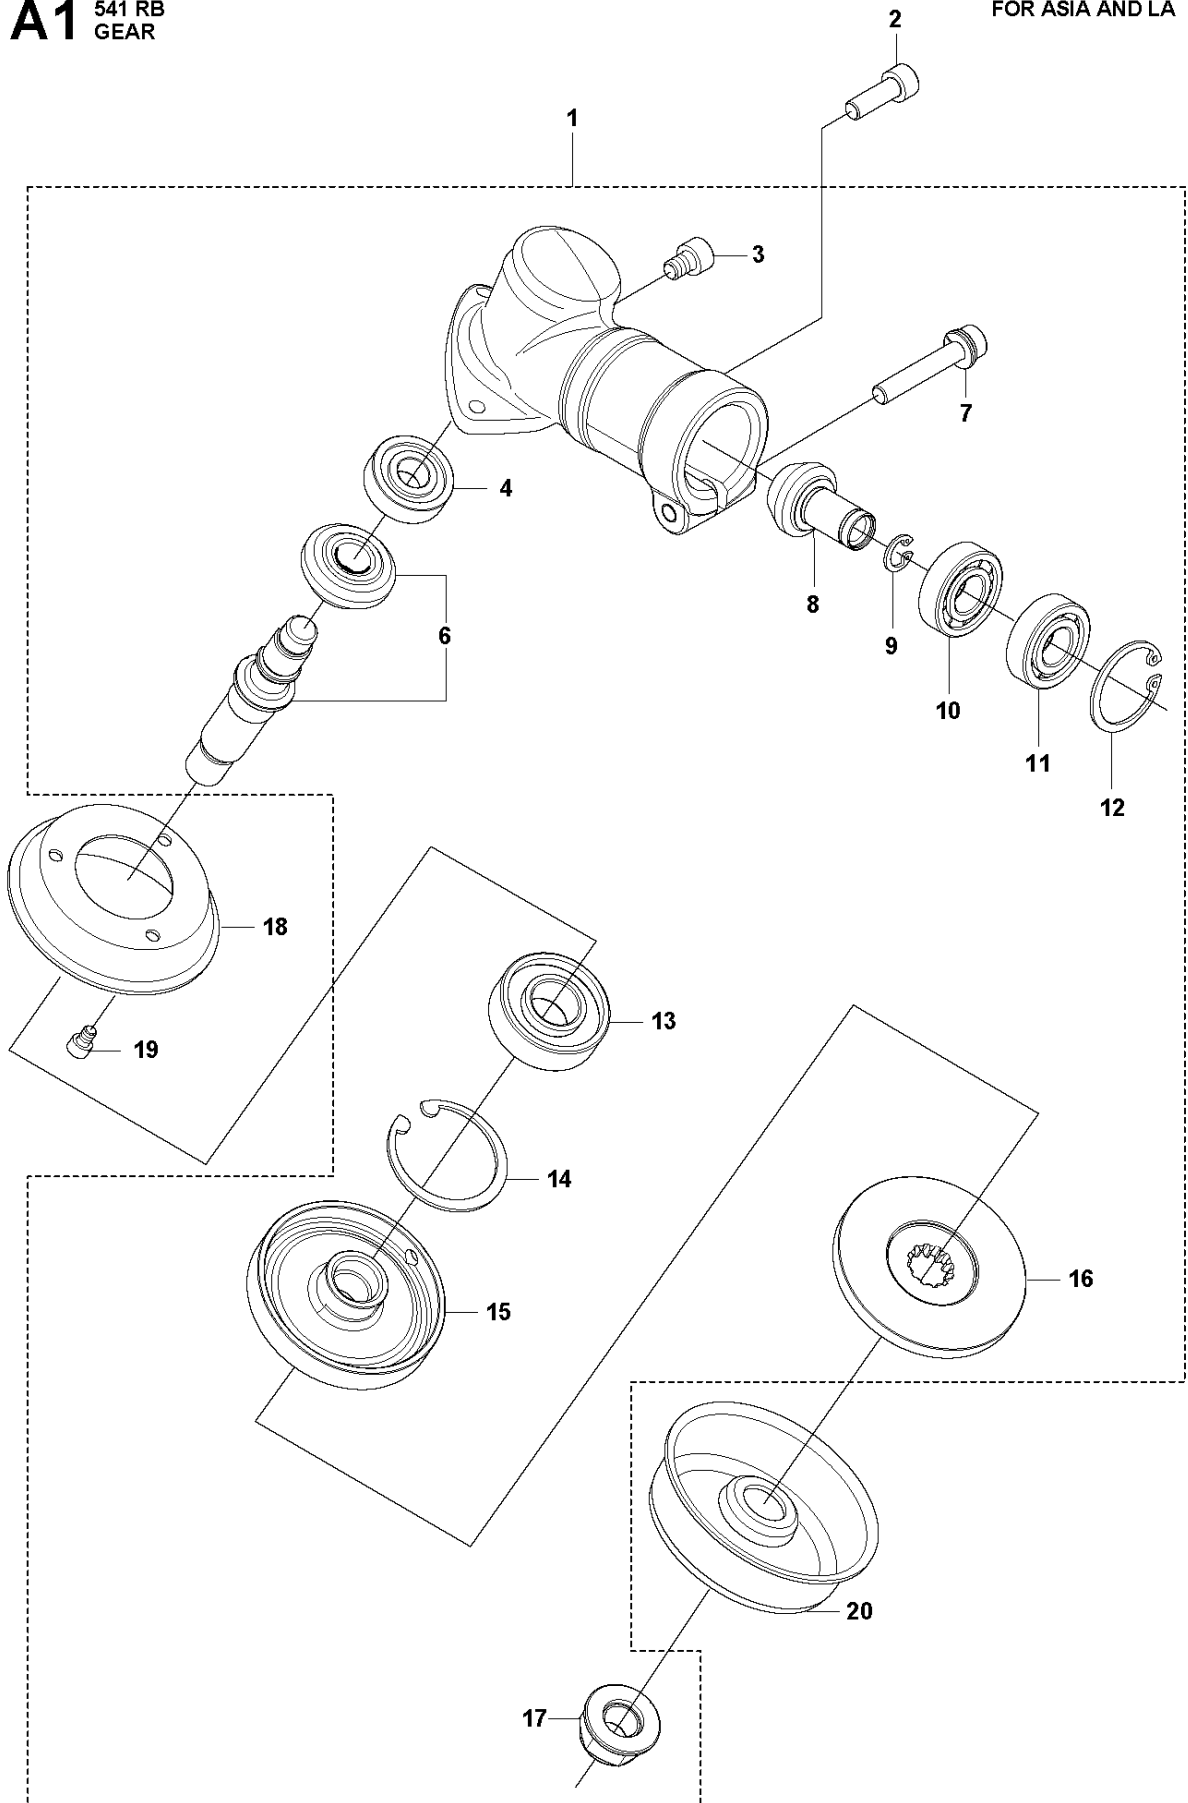

# SPARE PARTS LIST

BRUSHCUTTERS/CLEARING SAWS

541 RB

**A1** 541 RB  
GEAR

FOR ASIA AND LA

Ref	Part No	Description	Remark	QTY	KIT
1	527 30 58-01	GEARCASE ASSY	For Asia and LA	1	
2	521 51 52-01	SCREW	For Asia and LA	1	
3	512 56 85-01	BOLT	For Asia and LA	1	1
4	512 54 03-01	BEARING	For Asia and LA	1	1
6	527 30 57-01	SHAFT	For Asia and LA	1	1
7	510 44 99-01	BOLT	For Asia and LA	1	1
8	512 54 06-01	PINION	For Asia and LA	1	1
9	516 12 40-01	SNAP RING	For Asia and LA	1	1
10	512 54 07-01	BEARING	For Asia and LA	1	1
11	512 54 08-01	BEARING	For Asia and LA	1	1
12	516 12 55-01	SNAP RING	For Asia and LA	1	1
13	510 56 97-01	BEARING	For Asia and LA	1	1
14	504 12 10-01	SNAP RING	For Asia and LA	1	1
15	515 53 74-01	HOLDER	For Asia and LA	1	1
16	515 53 75-01	HOLDER	For Asia and LA	1	1
17	521 80 40-01	NUT	For Asia and LA	1	1
18	515 53 80-01	COVER	For Asia and LA	1	
19	581 49 98-01	BOLT	For Asia and LA	3	
20	521 65 59-01	COVER	For Asia and LA	1	

**A2** 541 RB  
GEAR

FOR SOUTH KOREA

Ref	Part No	Description	Remark	QTY	KIT
1	570 21 88-01	GEARCASE-ASSY	For South Korea	1	
2	597 58 74-01	BOLT	For South Korea	1	1
3	570 03 51-01	BOLT	For South Korea	1	1
4	570 03 58-01	BOLT	For South Korea	1	1
5	597 58 40-01	BEARING	For South Korea	1	1
6	570 21 42-01	GEAR	For South Korea	1	1
7	570 21 46-01	SHAFT	For South Korea	1	1
8	570 03 64-01	BEARING	For South Korea	1	1
9	597 58 43-01	RING	For South Korea	1	1
10	570 21 44-01	PINION	For South Korea	1	1
11	597 58 42-01	BEARING	For South Korea	2	1
13	597 58 44-01	RING	For South Korea	1	1
14	570 03 67-01	RING	For South Korea	1	1
15	570 21 31-01	NUT	For South Korea	1	1
16	502 70 63-01	HOLDER	For South Korea	1	1
17	570 21 45-01	HOLDER	For South Korea	1	1
18	570 21 89-01	COVER	For South Korea	1	
19	597 58 75-01	NUT	For South Korea	1	