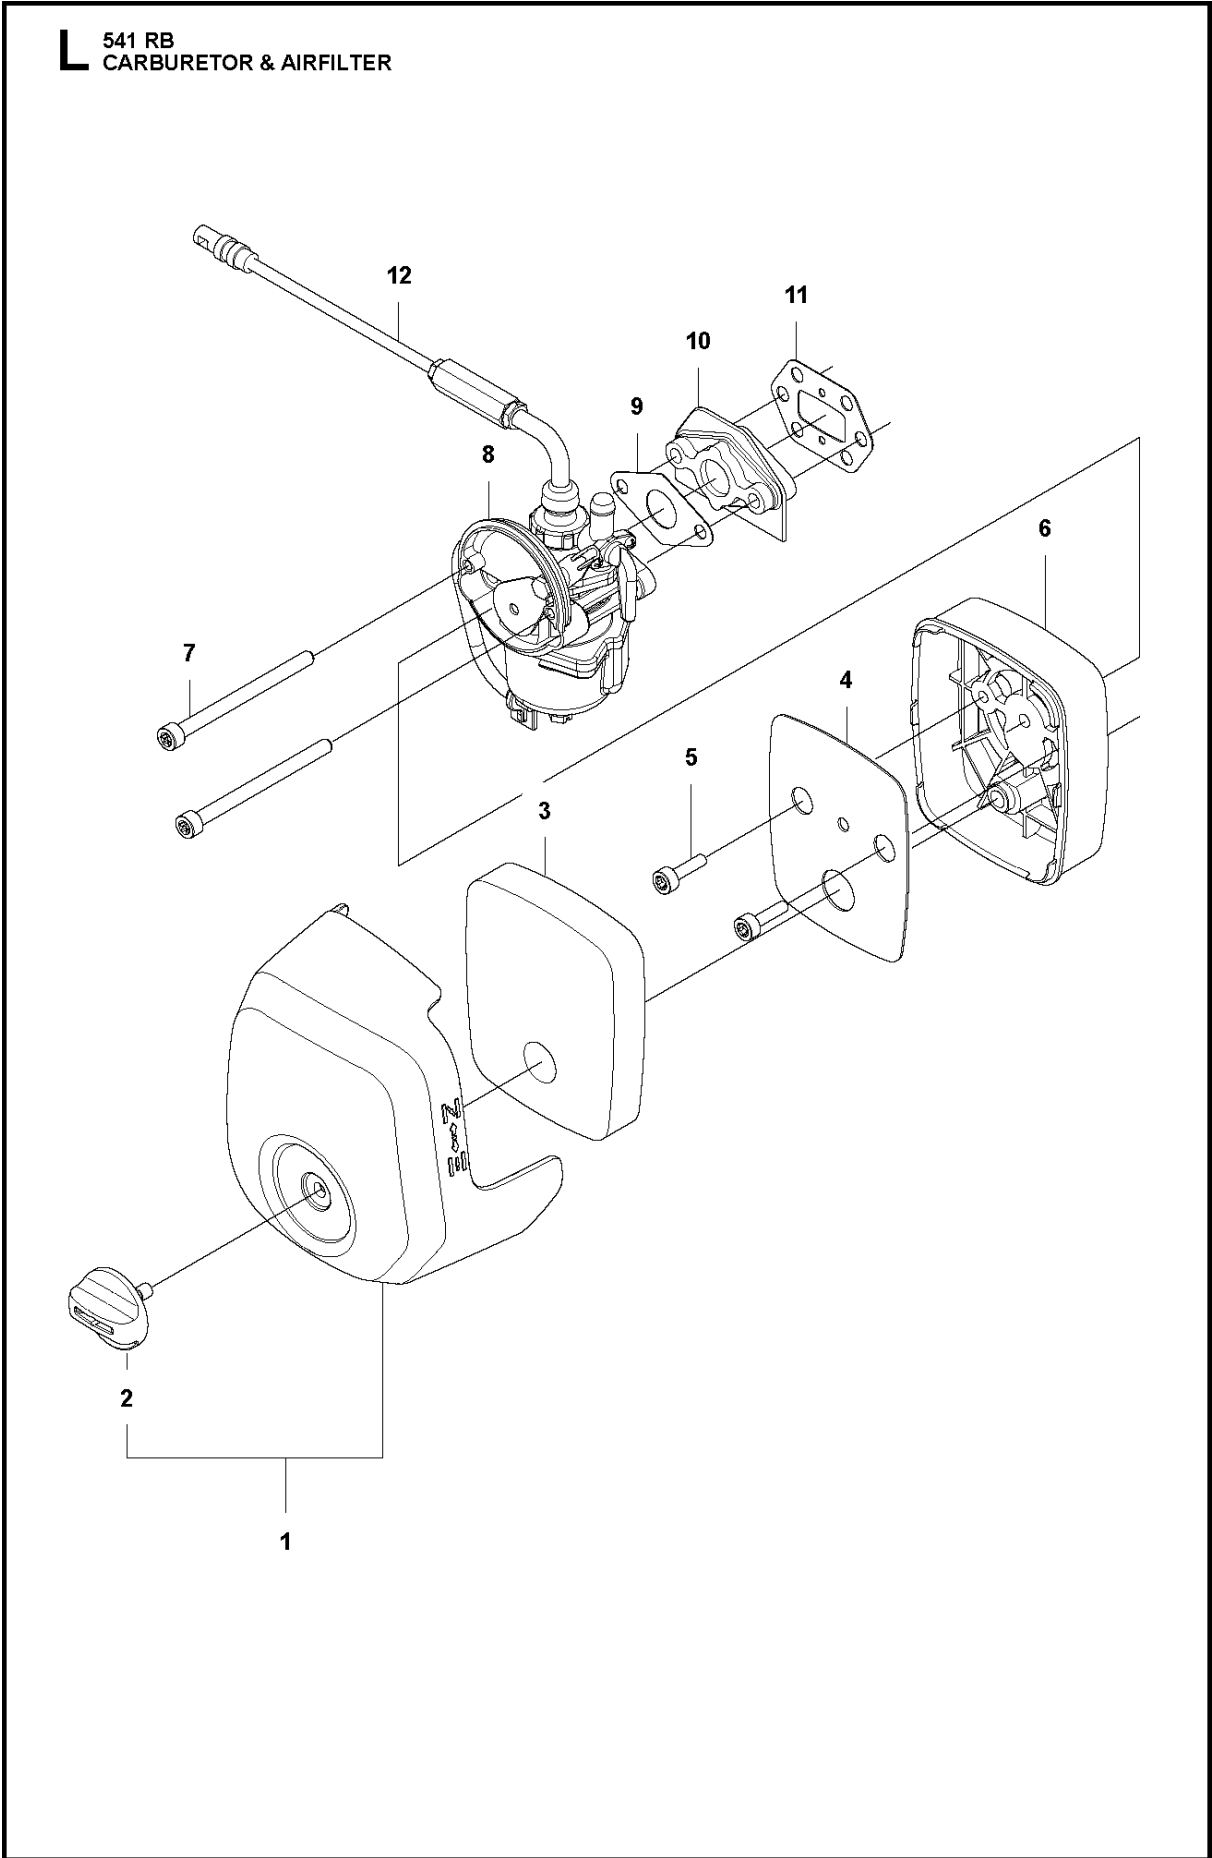

CARBURETOR & AIR FILTER

541 RB

Ref	Part No	Description	Remark	QTY	KIT
1	596 49 21-01	FILTER COVER ASSY		1	
2	576 99 24-05	KNOB		1	1
3	596 25 75-01	AIR FILTER		1	
4	596 49 24-01	PLATE		1	
5	581 37 88-02	BOLT		2	
6	596 49 22-01	FILTER HOLDER		1	
7	586 49 66-01	BOLT		2	
8	512 27 79-01	CARBURETOR-A		1	
9	515 36 97-01	GASKET		1	
10	515 36 98-01	INSULATOR		1	
11	505 30 49-01	GASKET.INSU		1	
12	596 25 77-01	CABLE ASSY		1