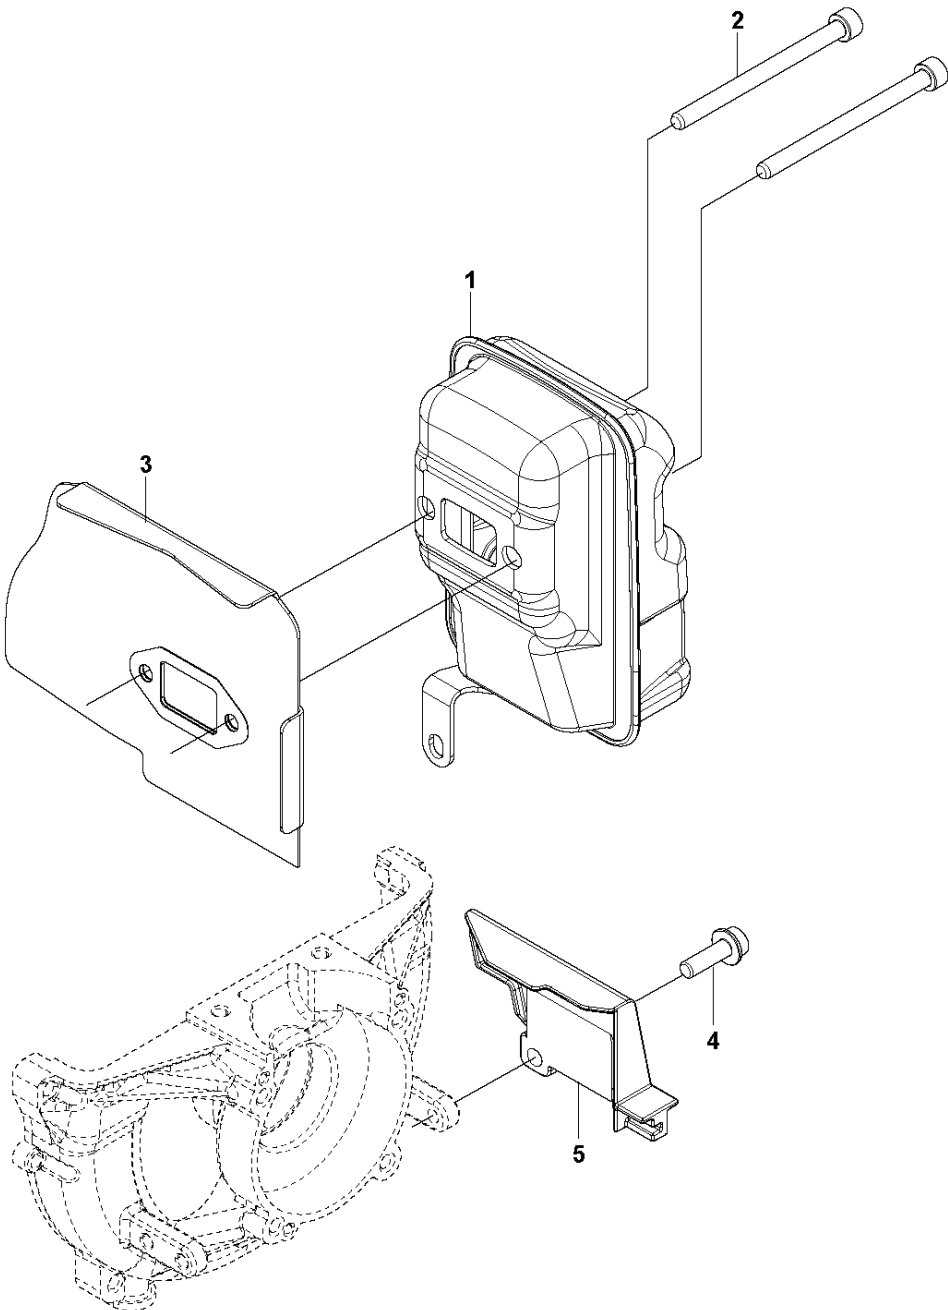

H 541 RB
MUFFLER

MUFFLER

541 RB

Ref	Part No	Description	Remark	QTY KIT
1	515 36 99-01	MUFFLER		1
2	592 63 16-01	SCREW		2
3	591 10 30-01	GASKET		1
4	515 39 13-01	BOLT		1
5	590 57 84-01	PLATE		1