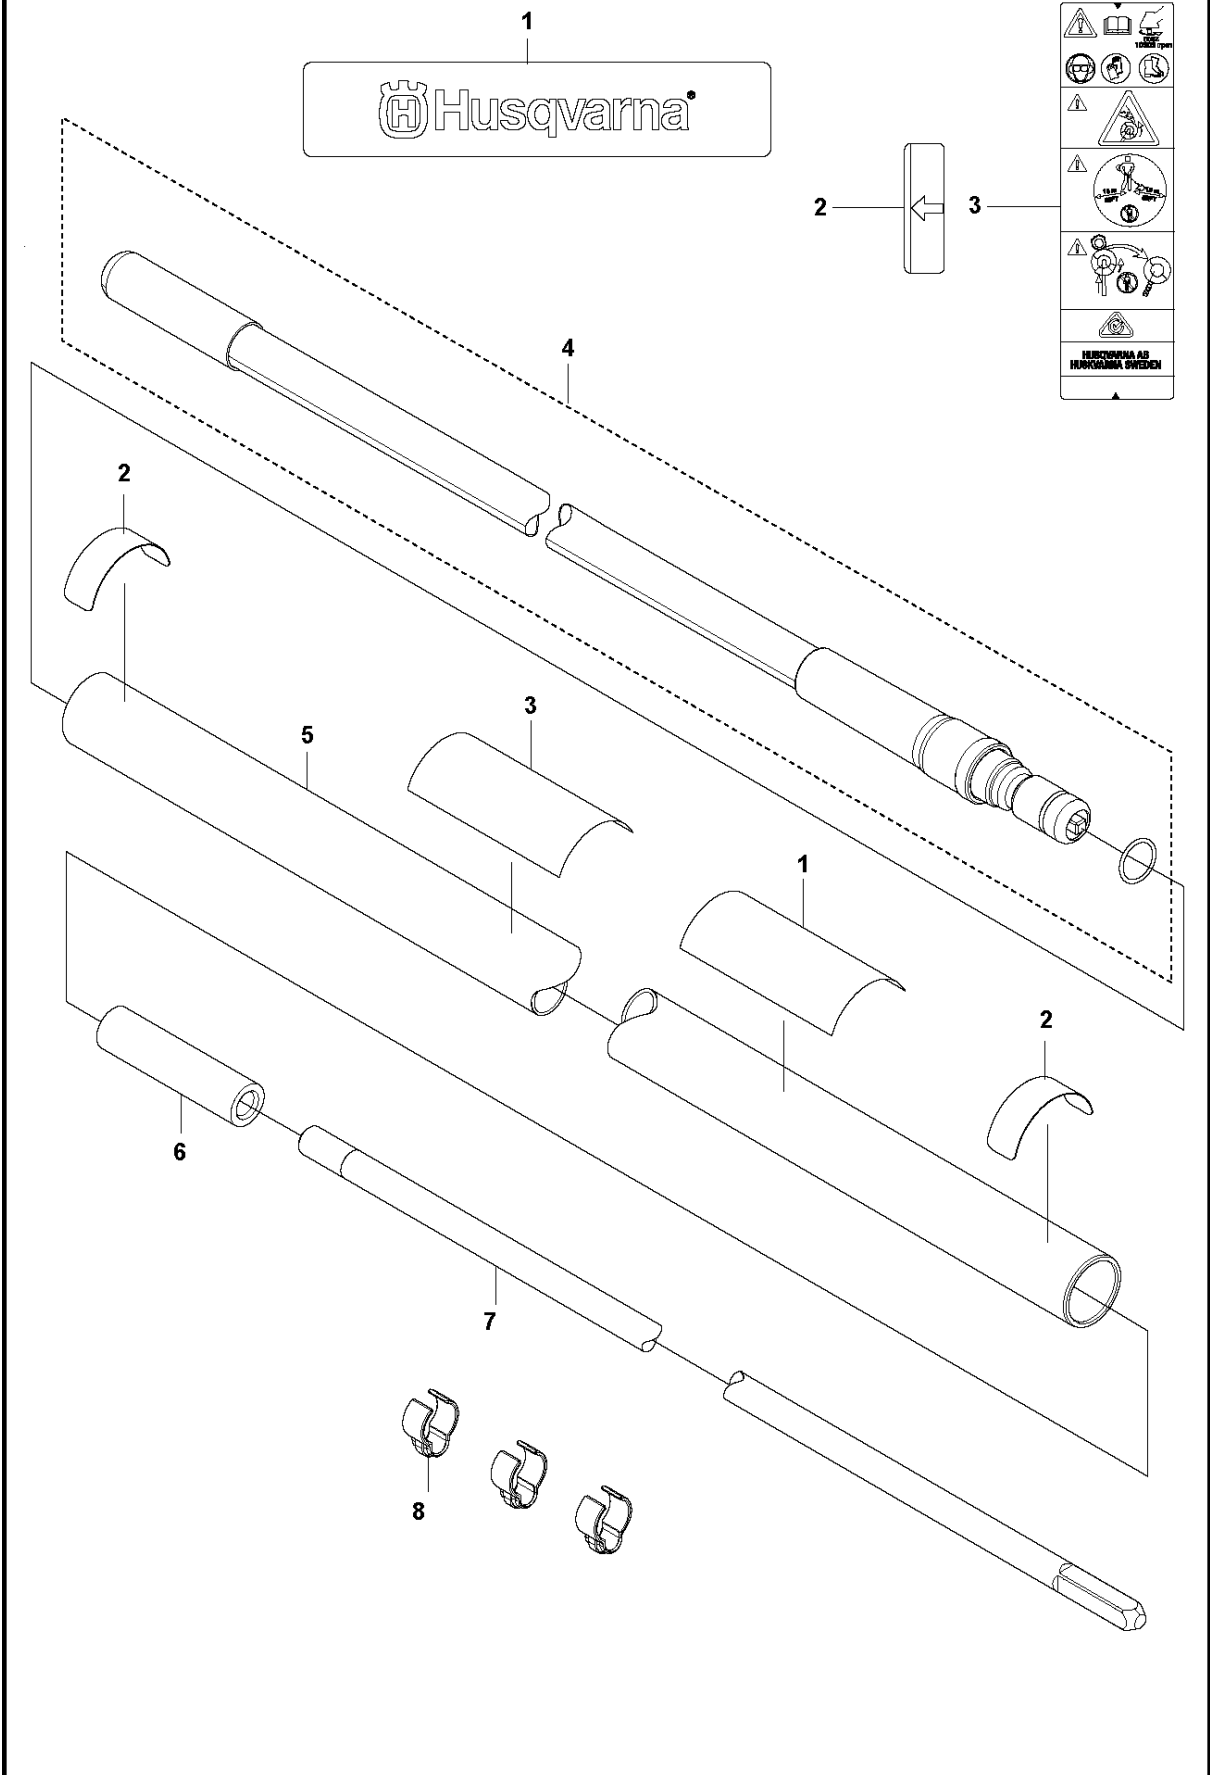

B1 541 RB
TUBE & SHAFT

FOR ASIA AND LA

Ref	Part No	Description	Remark	QTY KIT
1	584 63 69-01	DECAL	For Asia and LA	1
2	505 29 58-01	LABEL	For Asia and LA	2
3	591 19 84-02	DECAL	For Asia and LA	1
4	527 30 55-01	SHAFT	For Asia and LA	1
5	521 66 96-01	PIPE-COMP	For Asia and LA	1
6	515 53 66-01	SHAFT	For Asia and LA	1
7	515 53 65-01	SHAFT	For Asia and LA	1
8	521 53 92-01	CLAMP	For Asia and LA	3