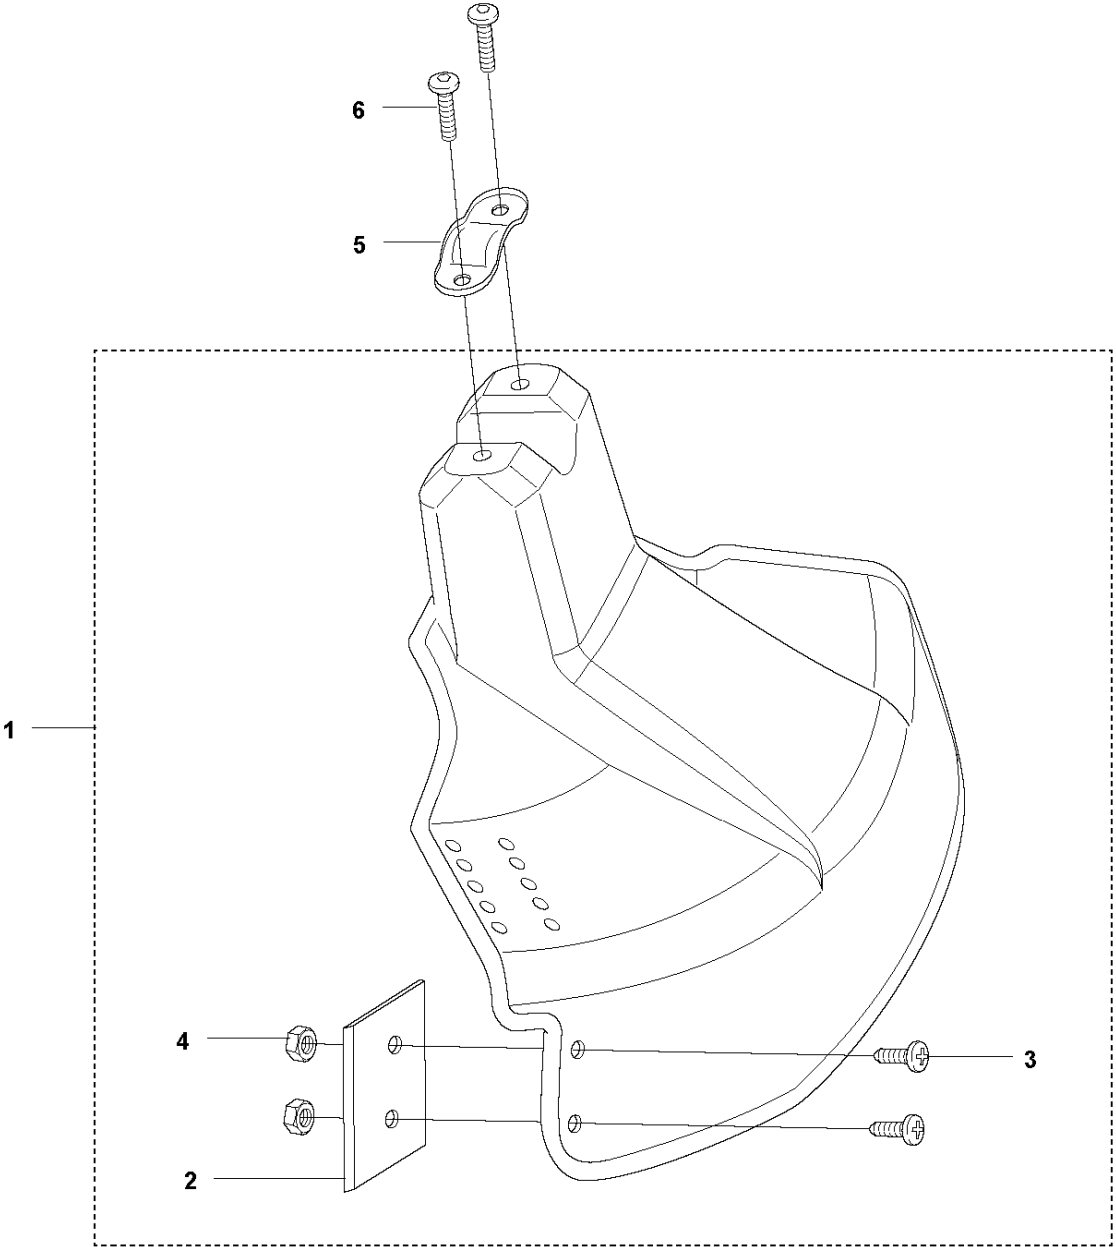

ACCESSORIES

541 RB

Ref	Part No	Description	Remark	QTY KIT
1	576 59 07-01	BOLT	For Asia and LA	2
2	514 36 86-01	CLAMP	For Asia and LA	1
3	577 32 97-01	GUARD	For Asia and LA	1
4	537 12 99-04	BAR COVER	For Asia and LA	2

R3 541 RB
ACCESSORIES

FOR SOUTH KOREA