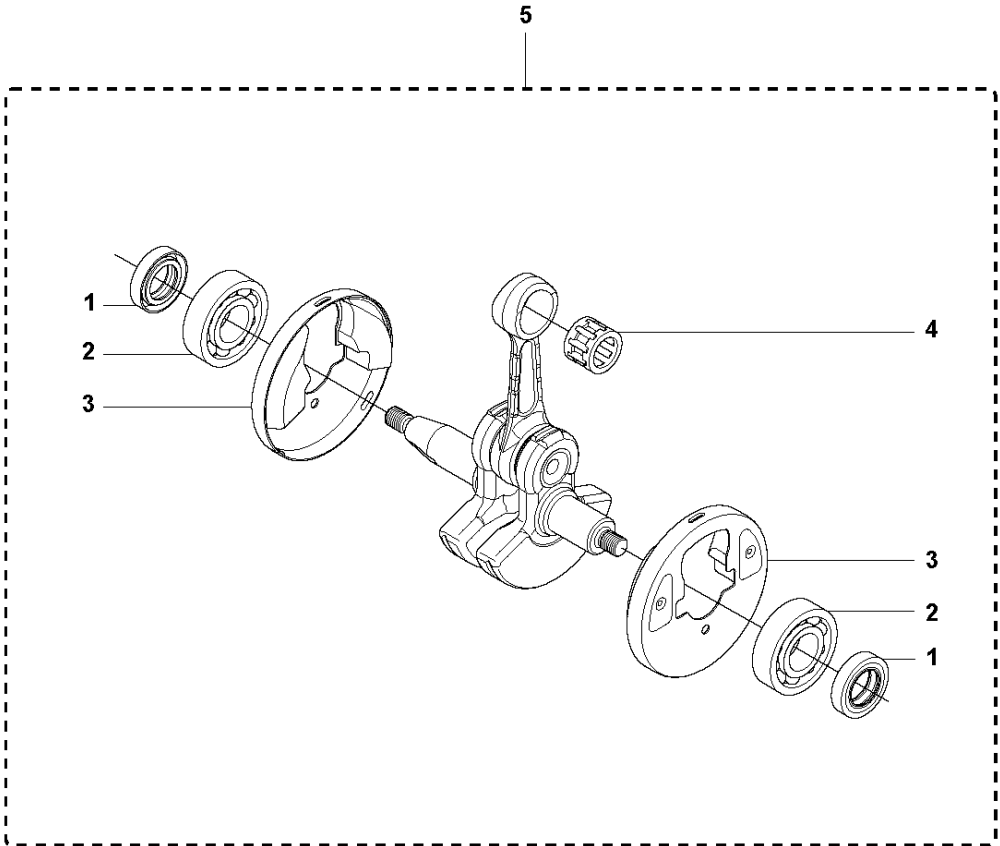

J 535 LS
IGNITION SYSTEM

IGNITION SYSTEM

535 LS

Ref	Part No	Description	Remark	QTY KIT
1	503 21 66-18	SCREW IHSCT		2
2	544 12 70-02	IGNITION MODULE		1
3	503 23 51-09	SPARK PLUG	CH RCJ6Y (Ø=14 mm)	1
4	537 24 96-01	FLYWHEEL		1
5	731 71 16-51	HEXAGON NUT FLANGE		1
6	587 21 22-01	CONTACT SPRING		1

K 535 LS
CYLINDER & PISTON

CYLINDER PISTON

535 LS

Ref	Part No	Description	Remark	QTY	KIT
1	725 53 33-55	SCREW IHSCM		4	
2	503 28 90-54	PISTON RING		2	5,7
3	503 41 41-01	NEEDLE BEARING		1	5,7
4	737 44 10-00	SNAP RING		2	5,7
5	585 99 83-02	PISTON ASSY		1	7
6	537 33 30-02	GASKET		1	
7	574 36 43-01	CYLINDER ASSY	Ø = 38mm	1	

L 535 LS
CRANKSHAFT

CRANKSHAFT

535 LS

Ref	Part No	Description	Remark	QTY	KIT
1	503 26 02-02	SEALING RING		1	5
2	738 21 01-10	BALL BEARING		1	5
3	537 29 76-01	CUP		1	5
4	503 41 41-01	NEEDLE BEARING		1	5
5	544 03 90-01	CRANKSHAFT ASSY		1	