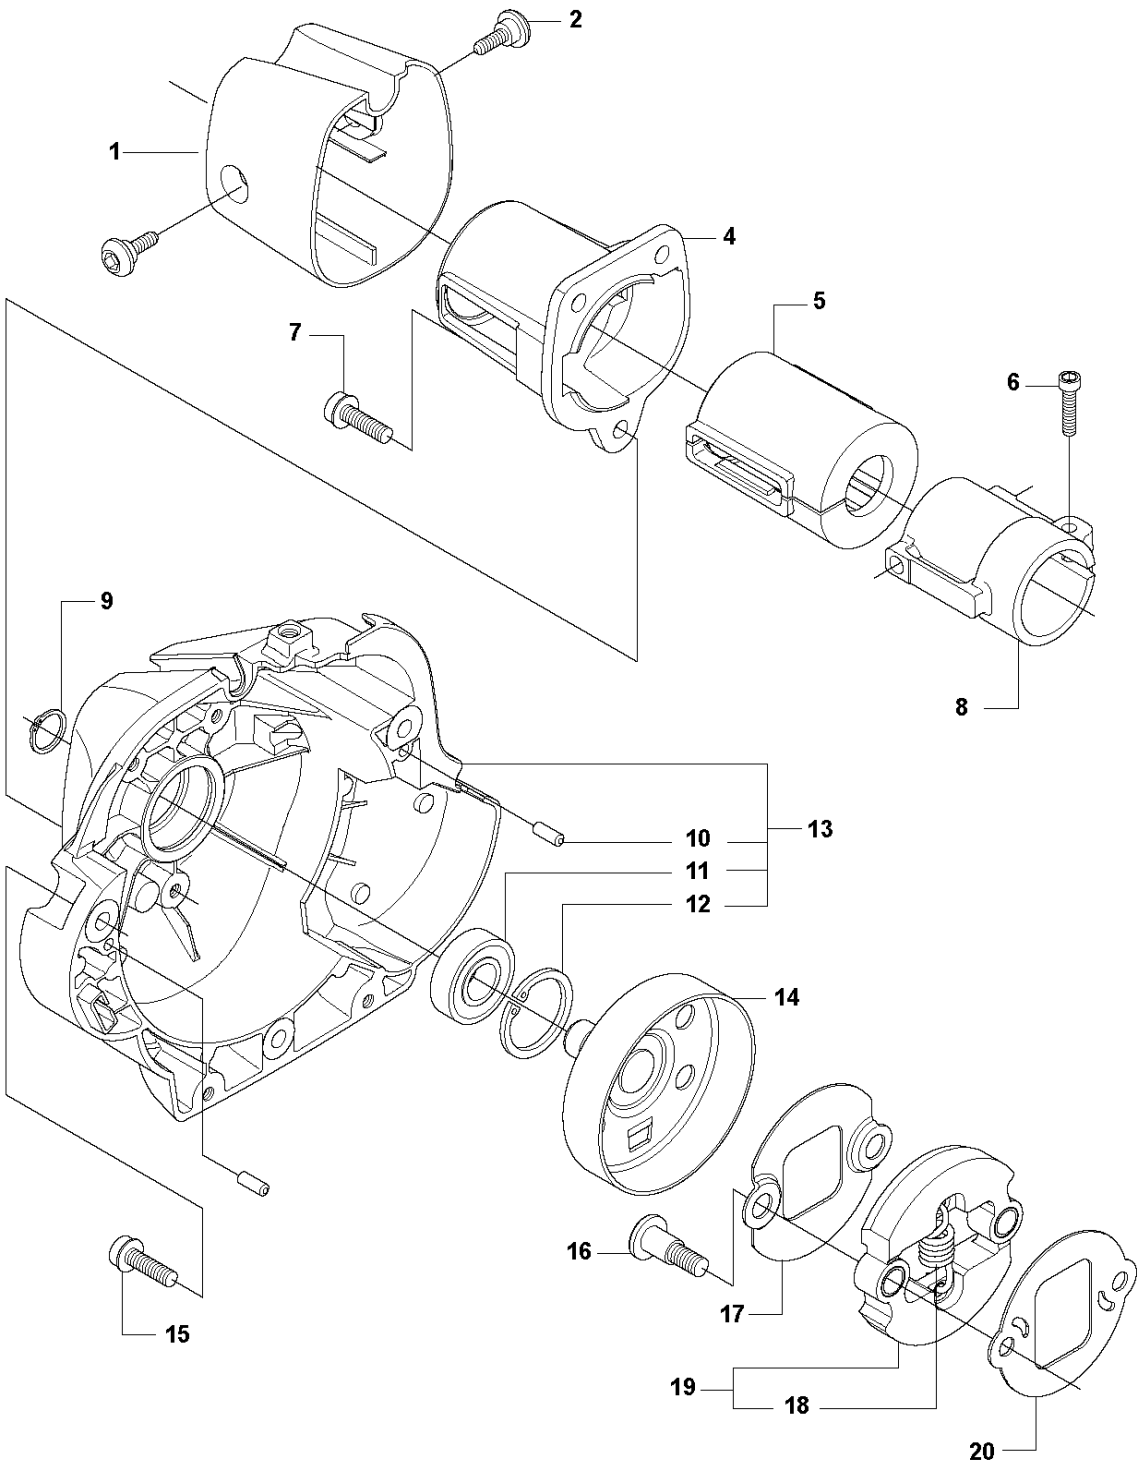

SHAFT

535 LS

Ref	Part No	Description	Remark	QTY KIT
1	503 88 88-01	TUBE	Ø = 24mm, L = 1483mm	1
2	581 81 51-01	DRIVE SHAFT	L = 1515mm	1
3	589 29 51-01	LABEL		1

THROTTLE CONTROLS

535 LS

Ref	Part No	Description	Remark	QTY	KIT
1	503 91 81-01	THROTTLE LEVER		1	15
2	544 10 08-01	RECOIL SPRING		1	15
3	503 87 80-01	THROTTLE LOCKOUT		1	15
4	503 87 79-03	THROTTLE TRIGGER		1	15
5	503 96 14-01	ABSORBER		1	15
6	537 41 90-01	SWITCH		1	15
7	503 21 66-18	SCREW IHSC T		5	15
8	544 23 84-01	HANDLE HALF	Hard grip	1	15
8	544 10 02-02	HANDLE HALF	Soft grip	1	15
9	544 23 85-01	HANDLE HALF	Hard grip	1	15
9	544 10 03-02	HANDLE HALF	Soft grip	1	15
10	544 10 17-02	DAMPER		1	15
11	731 23 14-01	HEXAGON NUT		1	15
12	544 11 21-01	RETAINER		1	15
13	503 20 03-20	SCREW IHSCFM		1	15
14	544 10 17-02	DAMPER		1	15
15	544 14 36-02	CONTROL		1	
16	503 87 85-06	SHORT CIRCUIT CABLE		1	15, 18
17	544 17 17-02	THROTTLE CABLE ASSY		1	15, 18
18	544 14 49-01	WIRING ASSY		1	15
19	725 23 80-51	SCREW EHHM		1	
20	503 87 90-01	KNOB		1	
21	503 23 00-61	WASHER		1	
22	544 10 10-04	HANDLE.LOOP		1	
23	502 19 71-01	SQUARE NUT		1	
24	544 10 11-01	BLOCK.SPACING		1	
25	503 99 78-04	HANDLE		1	
26	574 18 15-01	SCREW IHSCFTO	Captive screws	3	

E 535 LS
CLUTCH

CLUTCH

535 LS

Ref	Part No	Description	Remark	QTY	KIT
1	544 11 97-01	COVER		1	
2	503 96 13-01	SCREW		2	
4	537 31 00-01	COVER		1	
5	537 32 27-01	ANTIVIBRATION ELEMENT		1	
6	725 53 33-55	SCREW IHSCM		1	
7	503 20 03-20	SCREW IHSCFM		3	
8	537 31 01-01	COMPRESSION SLEEVE		1	
8	537 31 01-02	COMPRESSION SLEEVE		1	
9	735 31 14-00	CIRCLIP		1	
10	503 24 07-02	PARALLEL PIN		2	13
11	738 21 01-04	BALL BEARING		1	13
12	735 31 28-10	CIRCLIP		1	13
13	537 30 29-01	CLUTCH COVER		1	
14	537 35 29-01	CLUTCH DRUM		1	
15	503 20 03-20	SCREW IHSCFM		3	
16	537 41 81-01	SCREW		2	
17	537 41 57-01	WASHER		1	
18	537 42 72-01	SPRING		1	19
19	537 34 04-01	CLUTCH		1	
20	537 04 68-02	WASHER		1	