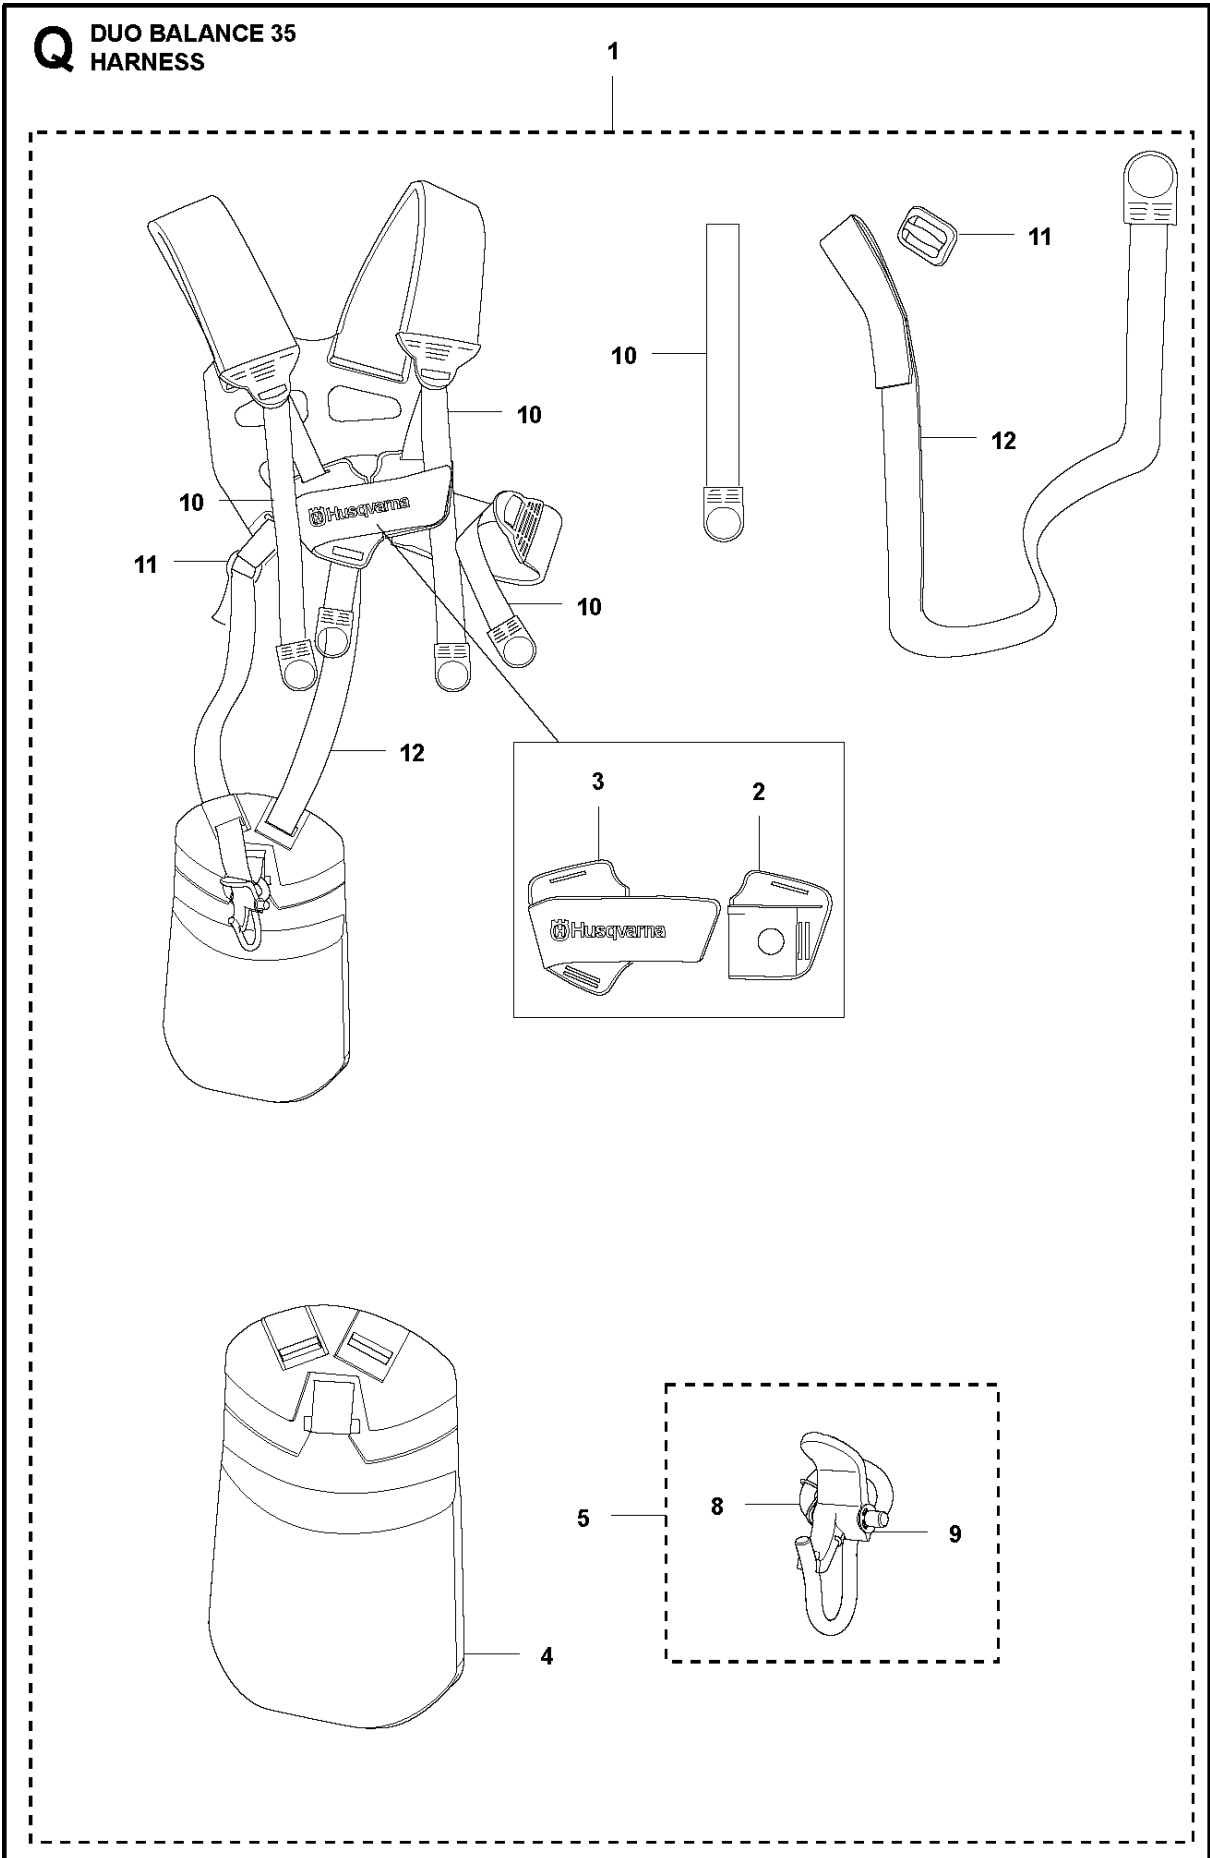

02 535 LS
ACCESSORIES 24mm

From s/n 20202100001

ACCESSORIES

535 LS

Ref	Part No	Description	Remark	QTY	KIT
1	501 13 67-03	GUARD		1	
2	521 00 06-01	NUT		2	1
3	574 39 56-01	BLADE		1	1
4	502 84 39-01	SCREW		2	1

P 535 LS
ACCESSORIES

ACCESSORIES

535 LS

Ref	Part No	Description	Remark	QTY KIT
1	501 19 22-01	TOOL		1
2	531 00 92-48	FILTER OIL	Oil Airfilter	1
3	503 97 64-01	GREASE		1
4	502 28 59-01	STOP		1
5	503 80 17-01	GREASE		1
6	537 36 21-01	COMBINATION WRENCH		1
7	544 35 91-01	TRANSPORT GUARD		1
8	537 31 29-01	TRANSPORT GUARD	200-275 mm	1
9	503 89 01-02	SUPPORT CUP		1
10	537 21 62-01	HARNESS		1
10	537 21 62-02	HARNESS	USA	1

Q DUO BALANCE 35
HARNESS

HARNESS

535 LS

Ref	Part No	Description	Remark	QTY KIT	
1	537 27 57-02	HARNESS		1	
1	537 27 57-04	HARNESS	US	1	
2	537 28 83-01	BUCKLE		1	1
3	537 28 84-01	BUCKLE		1	1
4	537 27 59-01	HIP PAD		1	1
5	502 02 28-01	HOOK		1	1
8	586 34 10-01	SPRING		1	1,5
9	735 31 09-20	E-CLIP		1	1,5
10	503 99 61-01	BAND		3	1
11	537 28 70-01	BUCKLE		1	1
12	503 99 61-03	BAND		1	1