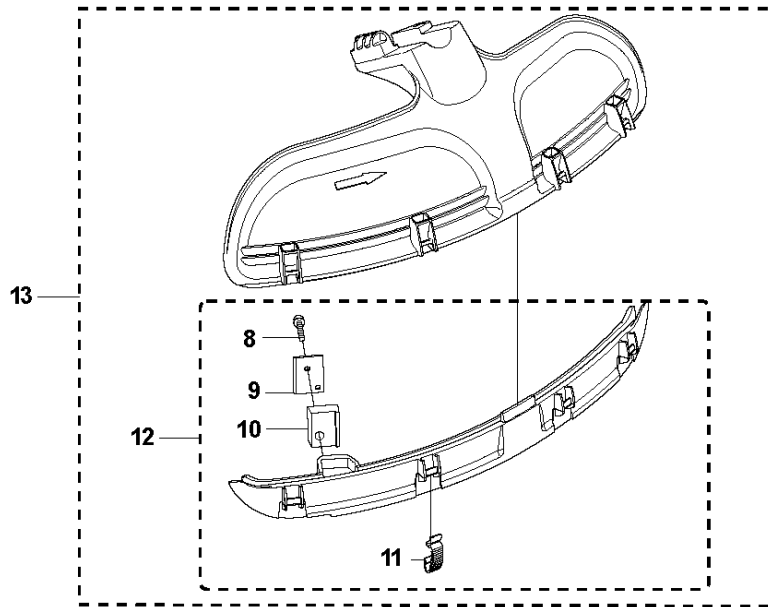

N 535 LS
CARBURETOR

Zama C1Q-EL36D

38
① Set of gaskets
Dichtungssatz
Jeu de joints
Juego de juntas
Packningsatts

CARBURETOR

535 LS

Ref	Part No	Description	Remark	QTY	KIT
1	581 16 75-01	CARBURETTOR		1	
2	503 47 92-01	SCREW		1	1
3	537 41 72-01	VALVE		1	1
4	544 37 24-01	SPRING		1	1
5	503 48 05-01	SCREW		2	1
6	503 97 43-01	COVER		1	1
7	503 53 56-01	PLUG WELCH		1	1
8	581 89 95-01	MAIN NOZZLE		1	1
9	503 48 01-01	SCREW		1	1
10	503 48 00-01	PIN RETAINING SCREW		1	1
11	503 66 59-01	LEVER		1	1
12	503 47 97-01	VALVE		1	1
13	503 47 81-01	SPRING		1	1
14	544 37 22-01	SHAFT ASSY		1	1
15	537 37 03-01	VALVE		1	1
16	503 48 18-01	SCREW		1	1
17	544 37 26-01	SPRING		1	1
18	544 37 25-01	LEVER		1	1
19	544 42 70-01	COLLAR		1	1
20	537 01 26-01	SPRING		1	1
21	537 01 25-01	BALL		1	1
22	503 48 13-01	STRAINER		1	1
23	544 37 23-01	LEVER		1	1
24	503 47 90-01	SCREW		1	1
25	537 41 69-01	SCREW		1	1
26	537 41 70-01	LIMITER CAP		1	1
27	581 89 93-01	SCREW		1	1
28	537 38 52-01	CLIP		2	1
29	537 38 50-01	CLIP		1	1
30	537 41 73-01	LEVER		1	1
31	576 74 66-01	SPRING		1	1
32	537 41 74-01	LEVER		1	1
33	502 07 84-01	SCREW		1	1
34	537 41 68-01	COVER		1	1
35	537 02 07-01	SCREW		1	1
36	503 48 11-01	PIECE		1	1
37	503 47 96-01	SCREW		1	1
38	531 00 45-52	GASKET KIT		1	1
39	544 37 21-01	SHAFT ASSY		1	1

01 535 LS
ACCESSORIES 28mm

Up to s/n 20200900400

ACCESSORIES

535 LS

Ref	Part No	Description	Remark	QTY	KIT
1	501 32 04-02	SAW BLADE GUARD		1	
2	574 53 06-01	CLAMP		1	1
3	573 99 43-04	SCREW IHSCFMO	Captive Screw M5	2	1, 2
4	501 32 08-02	ADAPTER		1	1
5	574 53 26-01	BLADE GUARD		1	1
6	503 20 02-16	SCREW IHSCFM		4	1, 5
7	574 03 95-01	LOCK NUT		4	1, 5
8	503 21 68-25	SCREW IHSCFT		1	12, 13, 14, 15
9	503 79 88-02	BLADE		1	12, 13, 14, 15
10	544 12 45-01	RETAINER		1	12, 13, 14, 15
11	537 38 72-01	SNAP LOCKING		4	12, 13
12	537 39 63-03	SPLASH GUARD		1	13
13	537 33 16-03	SPLASH GUARD		1	
14	537 34 94-03	TRIMMER GUARD ASSY		1	
15	502 44 81-01	TRIMMER GUARD ASSY		1	