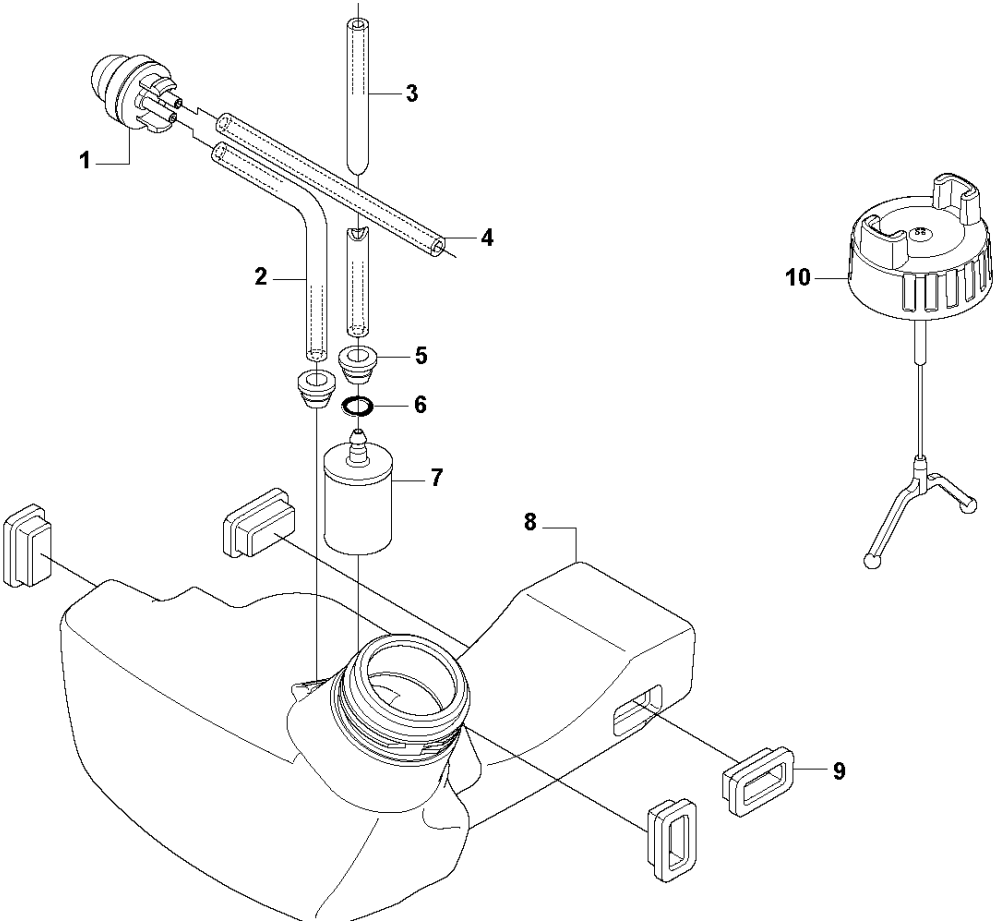

D 535 LS
FUEL TANK

FUEL TANK

535 LS

Ref	Part No	Description	Remark	QTY KIT
1	503 93 66-01	PURGE		1
2	537 04 24-12	FUEL HOSE		1
3	578 97 56-02	FUEL HOSE		1
4	537 04 24-12	FUEL HOSE		1
5	503 73 58-01	BUSHING		2
6	537 18 49-01	O-RING		1
7	503 44 32-01	FUEL FILTER		1
8	544 32 88-01	TANK ASSY		1
9	503 91 10-01	SUSPENSION		4
10	544 88 97-01	TANK CAP		1