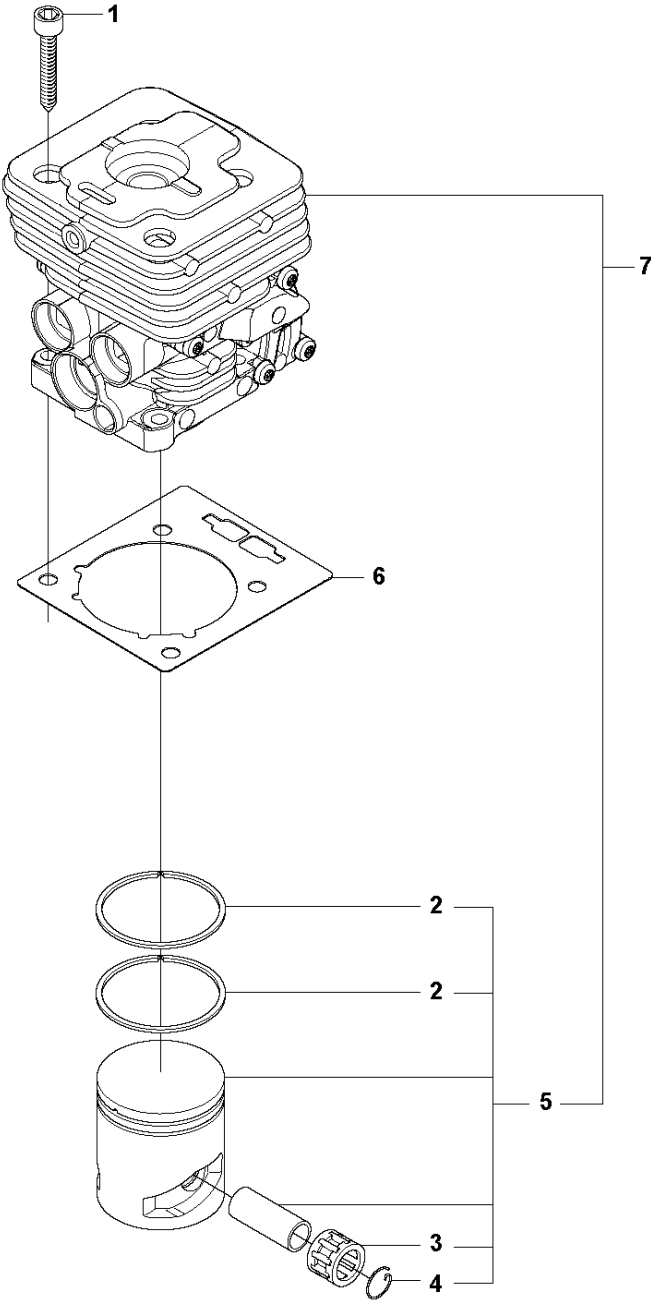

STARTER

535 LS

Ref	Part No	Description	Remark	QTY	KIT
1	577 22 36-02	DECAL		1	
2	503 21 79-20	SCREW IH SCT		1	9
3	503 23 00-80	WASHER		1	9
4	537 32 50-03	STARTER PULLEY		1	9
5	503 85 99-01	RECOIL SPRING		1	9
6	505 30 51-25	STARTER CORD		1	9
7	503 54 39-01	STARTER HANDLE		1	9
8	573 99 43-05	SCREW IH SCFMO	Captive screws	3	
9	537 21 47-07	STARTER ASSY		1	
10	503 87 33-05	STARTER PAWL		1	
11	735 31 08-20	E-CLIP		2	10
12	503 87 36-01	SPRING		2	10
13	503 87 35-02	STARTER PAWL		2	10

J 535 LS
IGNITION SYSTEM

IGNITION SYSTEM

535 LS

Ref	Part No	Description	Remark	QTY KIT
1	503 21 66-18	SCREW IHSCT		2
2	544 12 70-02	IGNITION MODULE		1
3	503 23 51-09	SPARK PLUG	CH RCJ6Y (Ø=14 mm)	1
4	537 24 96-01	FLYWHEEL		1
5	731 71 16-51	HEXAGON NUT FLANGE		1
6	587 21 22-01	CONTACT SPRING		1

K 535 LS
CYLINDER & PISTON

CYLINDER PISTON

535 LS

Ref	Part No	Description	Remark	QTY	KIT
1	725 53 33-55	SCREW IHSCM		4	
2	503 28 90-54	PISTON RING		2	5,7
3	503 41 41-01	NEEDLE BEARING		1	5,7
4	737 44 10-00	SNAP RING		2	5,7
5	585 99 83-02	PISTON ASSY		1	7
6	537 33 30-02	GASKET		1	
7	574 36 43-01	CYLINDER ASSY	Ø = 38mm	1	

L 535 LS
CRANKSHAFT

CRANKSHAFT

535 LS

Ref	Part No	Description	Remark	QTY	KIT
1	503 26 02-02	SEALING RING		1	5
2	738 21 01-10	BALL BEARING		1	5
3	537 29 76-01	CUP		1	5
4	503 41 41-01	NEEDLE BEARING		1	5
5	544 03 90-01	CRANKSHAFT ASSY		1	