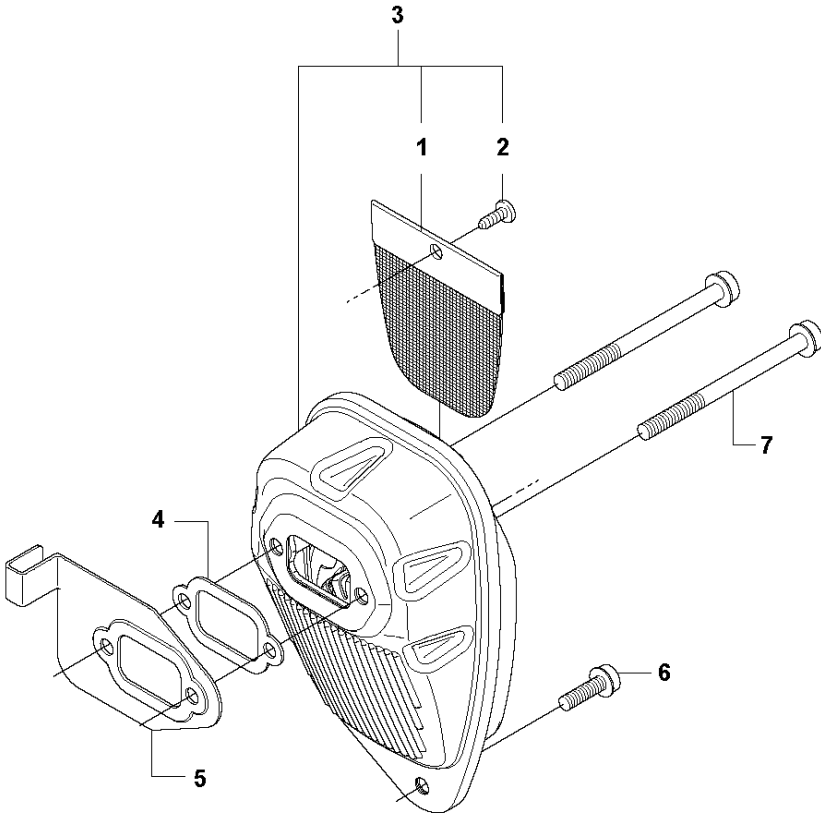

G 535 LS
MUFFLER

MUFFLER

535 LS

Ref	Part No	Description	Remark	QTY	KIT
1	544 11 68-01	SPARK ARRESTER SCREEN		1	3
2	724 12 87-59	SCREW CRPANM		1	3
3	505 40 86-01	MUFFLER ASSY	Cat	1	
4	537 33 31-01	GASKET		1	
5	537 34 08-01	AIR CONDUCTOR		1	
6	503 20 03-20	SCREW IHSCFM		1	
7	502 07 81-02	SCREW EHHFM		2