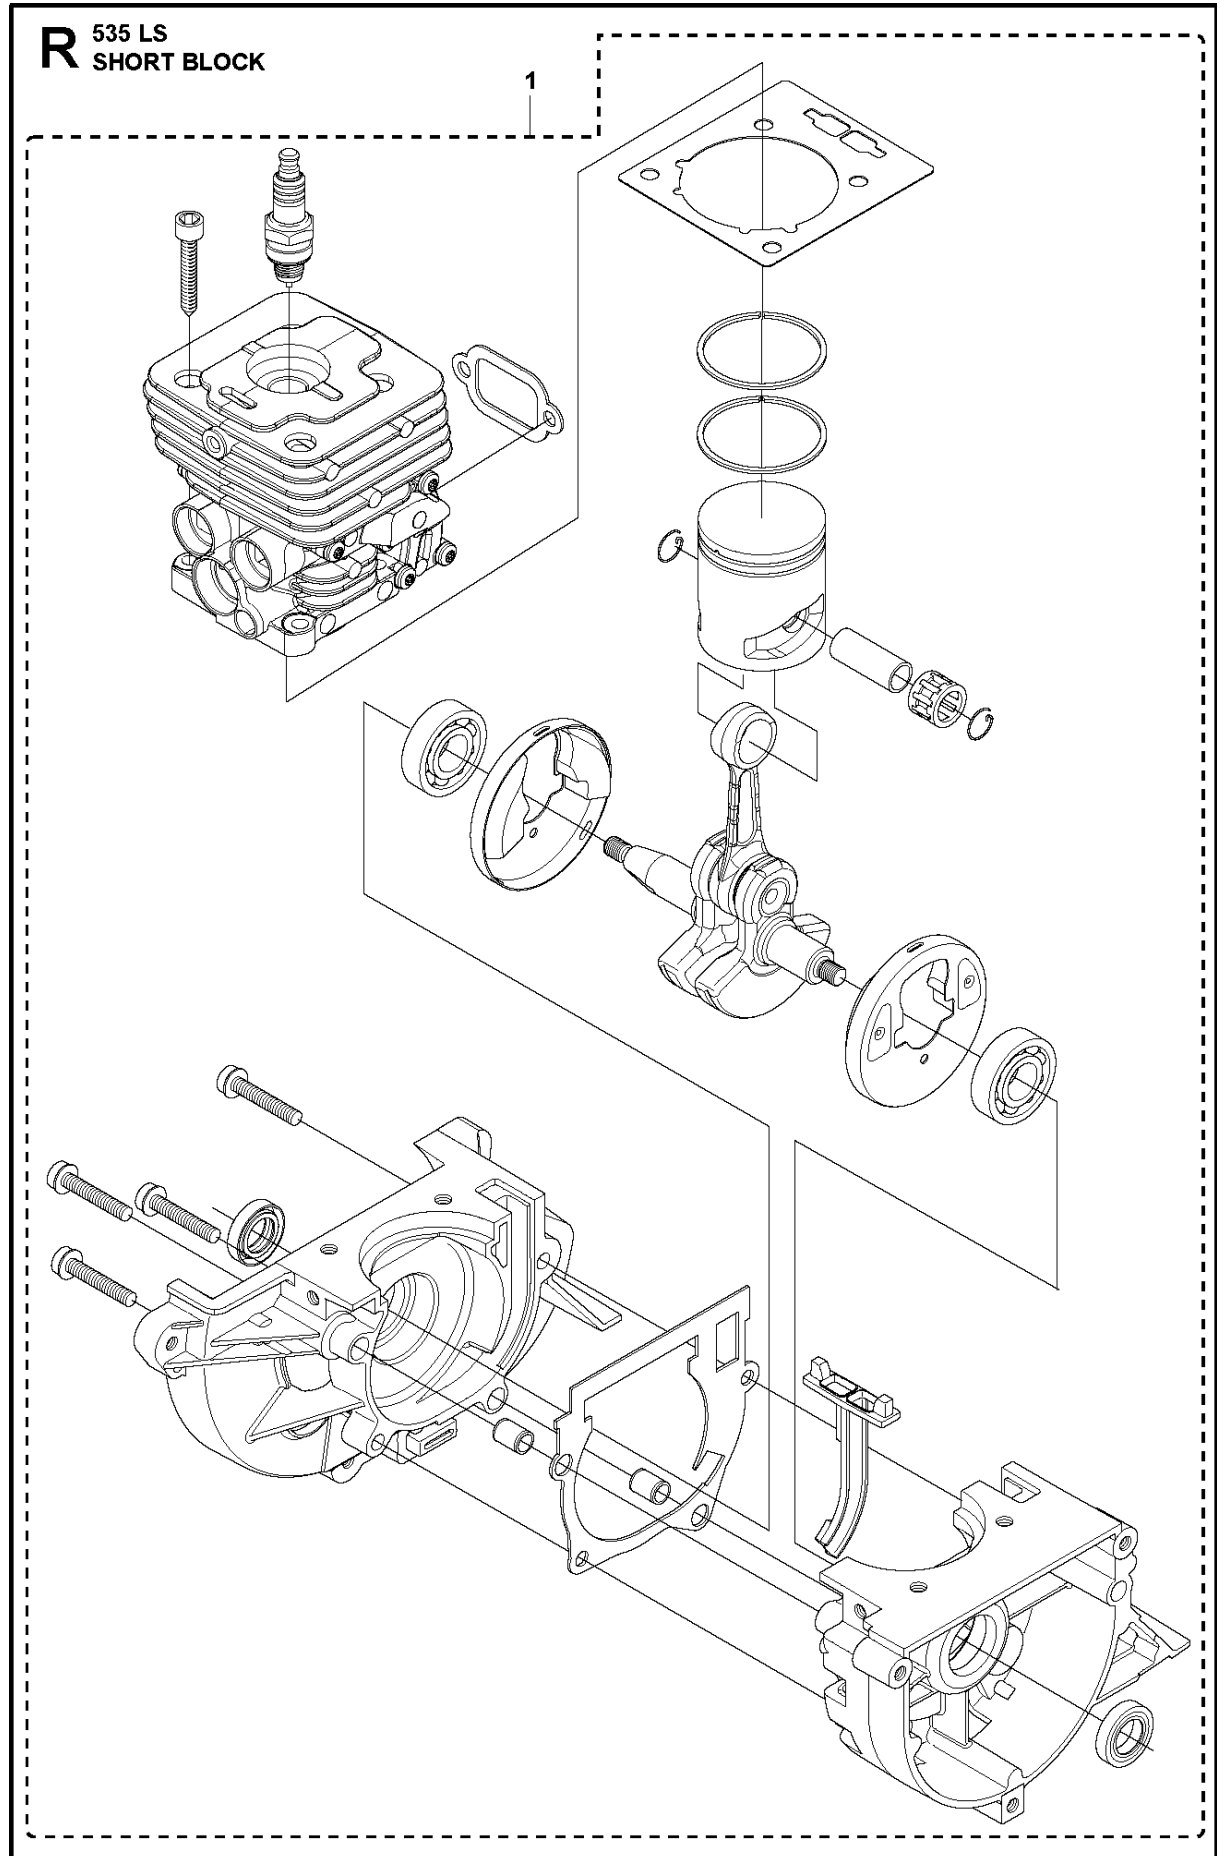

Q DUO BALANCE 35
HARNESS

HARNESS

535 LS

Ref	Part No	Description	Remark	QTY KIT	
1	537 27 57-02	HARNESS		1	
1	537 27 57-04	HARNESS	US	1	
2	537 28 83-01	BUCKLE		1	1
3	537 28 84-01	BUCKLE		1	1
4	537 27 59-01	HIP PAD		1	1
5	502 02 28-01	HOOK		1	1
8	586 34 10-01	SPRING		1	1,5
9	735 31 09-20	E-CLIP		1	1,5
10	503 99 61-01	BAND		3	1
11	537 28 70-01	BUCKLE		1	1
12	503 99 61-03	BAND		1	1