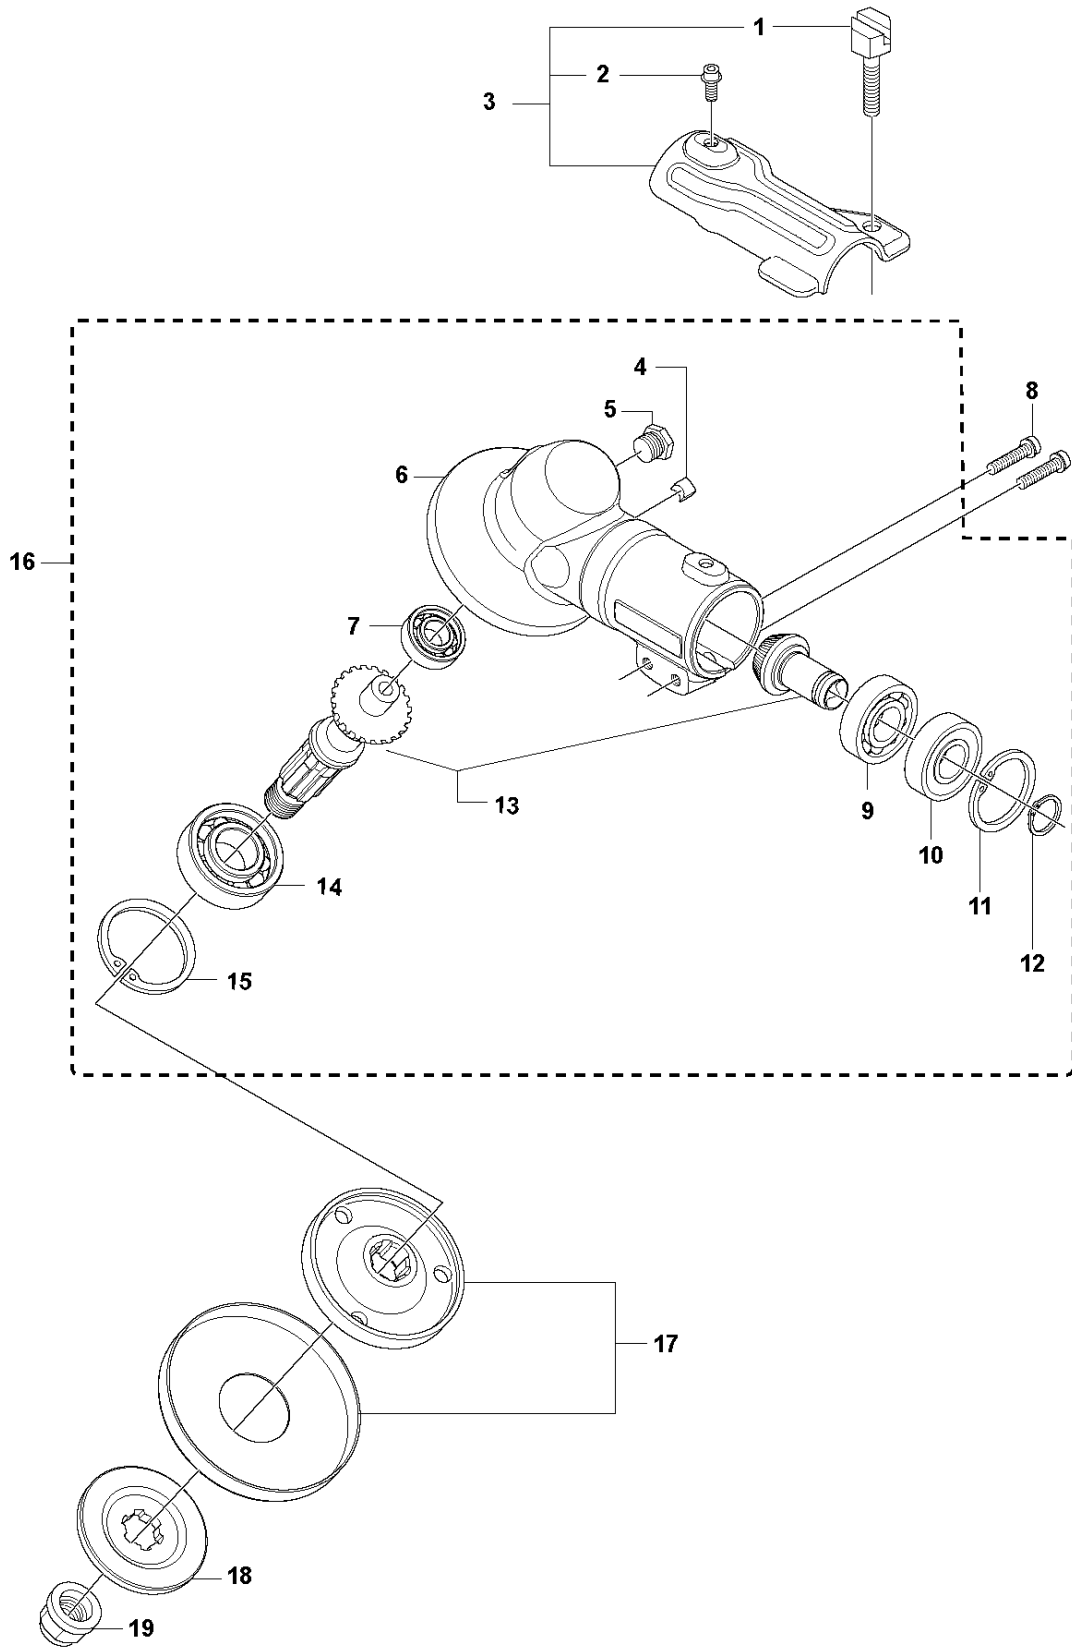

SPARE PARTS LIST

BRUSHCUTTERS/CLEARING SAWS

535 LS

A1 535 LS
BEVEL GEAR 28mm

Up to s/n 20200900400

BEVEL GEAR

535 LS

Ref	Part No	Description	Remark	QTY	KIT
1	537 18 95-01	SCREW		1	3
2	503 20 07-10	SCREW IHSCFM		1	3
3	574 30 68-03	CLAMP		1	
4	537 14 74-01	MAGNET		1	16
5	503 20 15-01	SCREW		1	16
6	537 29 59-02	GEAR HOUSING		1	16
7	738 21 99-00	BALL BEARING		1	16
8	503 20 03-25	SCREW IHSCFM		2	16
9	738 21 01-10	BALL BEARING		1	16
10	738 21 01-12	BALL BEARING		1	16
11	735 31 28-10	CIRCLIP		1	16
12	735 31 14-00	CIRCLIP		1	16
13	505 13 34-01	GEAR SET		1	16
14	503 25 28-01	BALL BEARING		1	16
15	735 31 31-10	CIRCLIP		1	16
16	537 29 58-04	BEVEL GEAR		1	
17	537 35 14-02	DRIVER	"(1")"	1	
18	537 34 35-02	SUPPORT FLANGE		1	
19	502 29 11-01	BLADE NUT		1	

A2 535 LS
BEVEL GEAR 24mm

From s/n 20202100001

BEVEL GEAR

535 LS

Ref	Part No	Description	Remark	QTY	KIT
1	537 33 38-02	BEVEL GEAR		1	
2	503 85 63-01	NUT		1	1
3	537 28 56-01	SUPPORT FLANGE		1	1
4	537 29 26-01	CUP		1	1
5	537 23 49-01	DRIVER ASSY		1	1
6	735 31 28-10	CIRCLIP		1	1
7	503 25 24-01	BALL BEARING		1	1
8	738 21 98-00	BALL BEARING		2	1
9	503 20 15-01	SCREW		1	1
10	503 20 14-12	SCREW IHSCFMO		1	1
11	503 20 07-25	SCREW IHSCFM		1	1
12	738 21 99-00	BALL BEARING		1	1
13	738 21 99-02	BALL BEARING		1	1
14	735 31 11-00	CIRCLIP		1	1
15	735 31 25-10	CIRCLIP		1	1
16	503 20 20-07	SCREW IHSCM		1	18
17	537 35 14-02	DRIVER		1	18
18	574 30 69-04	CLAMP		1	

SHAFT

535 LS

Ref	Part No	Description	Remark	QTY	KIT
1	544 10 18-01	SLEEVE		1	9
2	587 40 02-05	TUBE	Ø = 24mm, L = 330mm	1	9
3	537 33 44-02	SPACER		1	9
4	544 25 40-01	SCREW		1	9
5	537 36 02-01	SPACER		1	9
6	537 31 39-02	GUIDE	Ø = 9mm, L = 1115mm	1	9
7	537 35 52-01	DRIVE SHAFT	Ø = 8mm, L = 1527mm	1	
8	589 29 51-01	LABEL		1	
9	501 92 00-01	TUBE ASSY		1	