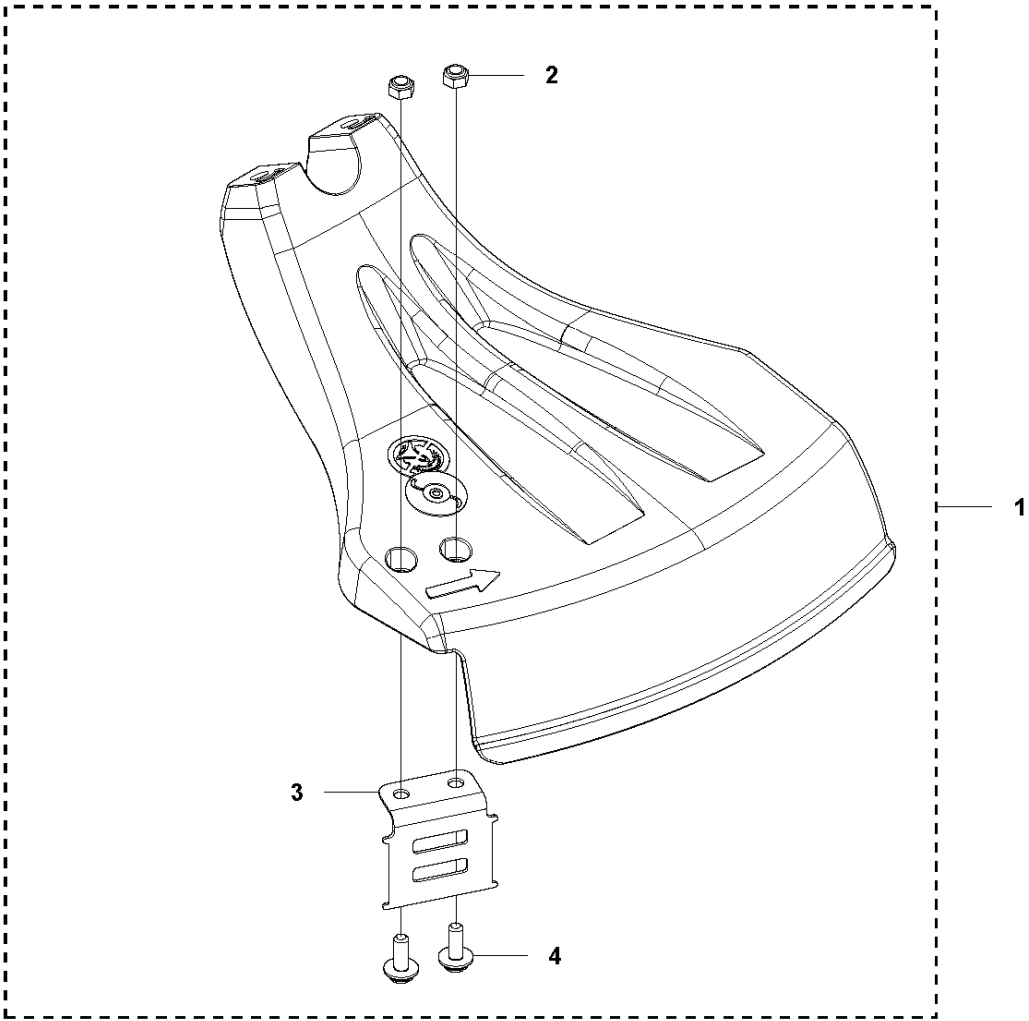

ACCESSORIES

535 LS

Ref	Part No	Description	Remark	QTY	KIT
1	501 32 04-02	SAW BLADE GUARD		1	
2	574 53 06-01	CLAMP		1	1
3	573 99 43-04	SCREW IHSCFMO	Captive Screw M5	2	1, 2
4	501 32 08-02	ADAPTER		1	1
5	574 53 26-01	BLADE GUARD		1	1
6	503 20 02-16	SCREW IHSCFM		4	1, 5
7	574 03 95-01	LOCK NUT		4	1, 5
8	503 21 68-25	SCREW IHSCFT		1	12, 13, 14, 15
9	503 79 88-02	BLADE		1	12, 13, 14, 15
10	544 12 45-01	RETAINER		1	12, 13, 14, 15
11	537 38 72-01	SNAP LOCKING		4	12, 13
12	537 39 63-03	SPLASH GUARD		1	13
13	537 33 16-03	SPLASH GUARD		1	
14	537 34 94-03	TRIMMER GUARD ASSY		1	
15	502 44 81-01	TRIMMER GUARD ASSY		1	

02 535 LS
ACCESSORIES 24mm

From s/n 20202100001