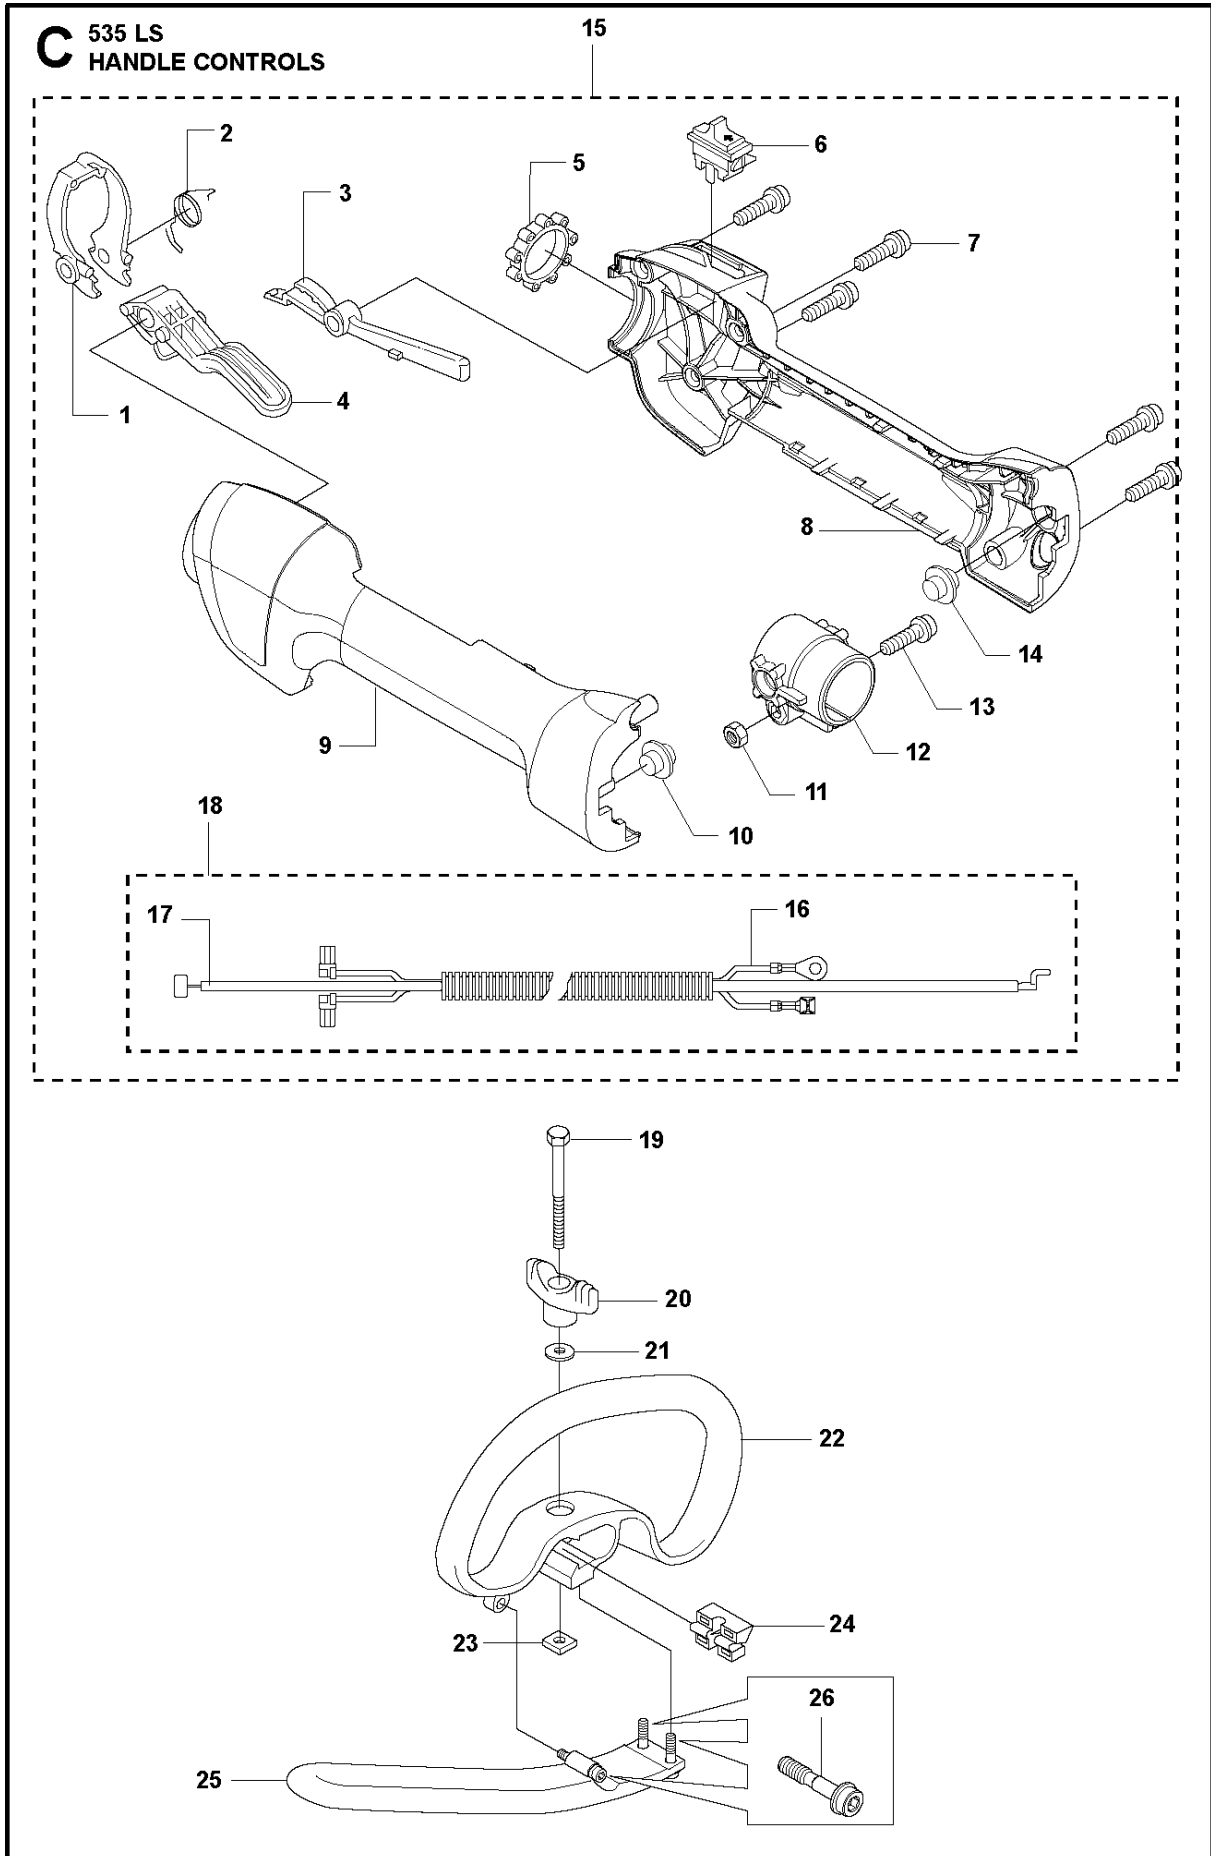

SPARE PARTS LIST

BRUSHCUTTERS/CLEARING SAWS

535 LS

A1 535 LS
BEVEL GEAR 28mm

Up to s/n 20200900400

BEVEL GEAR

535 LS

Ref	Part No	Description	Remark	QTY	KIT
1	537 18 95-01	SCREW		1	3
2	503 20 07-10	SCREW IHSCFM		1	3
3	574 30 68-03	CLAMP		1	
4	537 14 74-01	MAGNET		1	16
5	503 20 15-01	SCREW		1	16
6	537 29 59-02	GEAR HOUSING		1	16
7	738 21 99-00	BALL BEARING		1	16
8	503 20 03-25	SCREW IHSCFM		2	16
9	738 21 01-10	BALL BEARING		1	16
10	738 21 01-12	BALL BEARING		1	16
11	735 31 28-10	CIRCLIP		1	16
12	735 31 14-00	CIRCLIP		1	16
13	505 13 34-01	GEAR SET		1	16
14	503 25 28-01	BALL BEARING		1	16
15	735 31 31-10	CIRCLIP		1	16
16	537 29 58-04	BEVEL GEAR		1	
17	537 35 14-02	DRIVER	"(1")"	1	
18	537 34 35-02	SUPPORT FLANGE		1	
19	502 29 11-01	BLADE NUT		1	

SHAFT

535 LS

Ref	Part No	Description	Remark	QTY KIT
1	503 88 88-01	TUBE	Ø = 24mm, L = 1483mm	1
2	581 81 51-01	DRIVE SHAFT	L = 1515mm	1
3	589 29 51-01	LABEL		1

THROTTLE CONTROLS

535 LS

Ref	Part No	Description	Remark	QTY	KIT
1	503 91 81-01	THROTTLE LEVER		1	15
2	544 10 08-01	RECOIL SPRING		1	15
3	503 87 80-01	THROTTLE LOCKOUT		1	15
4	503 87 79-03	THROTTLE TRIGGER		1	15
5	503 96 14-01	ABSORBER		1	15
6	537 41 90-01	SWITCH		1	15
7	503 21 66-18	SCREW IHSC T		5	15
8	544 23 84-01	HANDLE HALF	Hard grip	1	15
8	544 10 02-02	HANDLE HALF	Soft grip	1	15
9	544 23 85-01	HANDLE HALF	Hard grip	1	15
9	544 10 03-02	HANDLE HALF	Soft grip	1	15
10	544 10 17-02	DAMPER		1	15
11	731 23 14-01	HEXAGON NUT		1	15
12	544 11 21-01	RETAINER		1	15
13	503 20 03-20	SCREW IHSCFM		1	15
14	544 10 17-02	DAMPER		1	15
15	544 14 36-02	CONTROL		1	
16	503 87 85-06	SHORT CIRCUIT CABLE		1	15, 18
17	544 17 17-02	THROTTLE CABLE ASSY		1	15, 18
18	544 14 49-01	WIRING ASSY		1	15
19	725 23 80-51	SCREW EHHM		1	
20	503 87 90-01	KNOB		1	
21	503 23 00-61	WASHER		1	
22	544 10 10-04	HANDLE.LOOP		1	
23	502 19 71-01	SQUARE NUT		1	
24	544 10 11-01	BLOCK.SPACING		1	
25	503 99 78-04	HANDLE		1	
26	574 18 15-01	SCREW IHSCFTO	Captive screws	3	