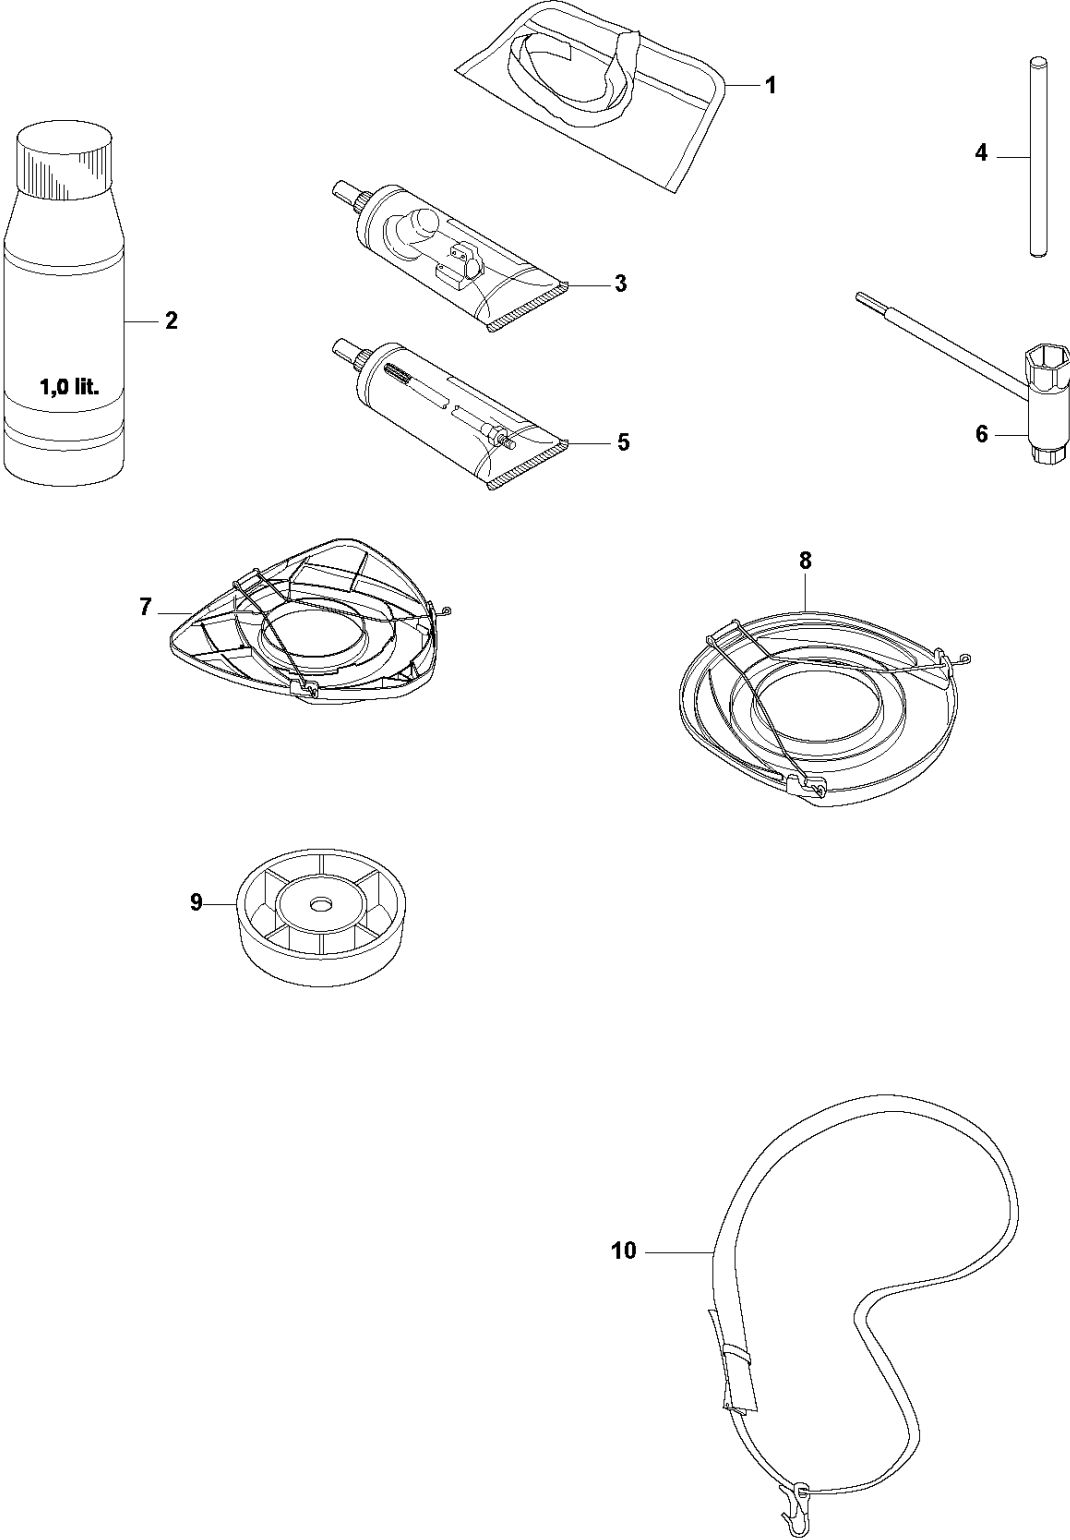

ACCESSORIES

535 LS

Ref	Part No	Description	Remark	QTY	KIT
1	501 13 67-03	GUARD		1	
2	521 00 06-01	NUT		2	1
3	574 39 56-01	BLADE		1	1
4	502 84 39-01	SCREW		2	1

P 535 LS
ACCESSORIES