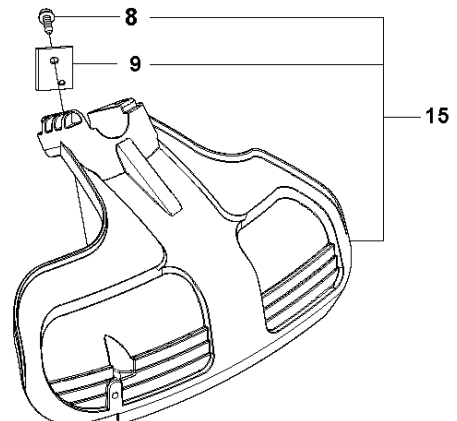

N 535 LS
CARBURETOR

Zama C1Q-EL36D

38
① Set of gaskets
Dichtungssatz
Jeu de joints
Juego de juntas
Packningsatts

CARBURETOR

535 LS

Ref	Part No	Description	Remark	QTY	KIT
1	581 16 75-01	CARBURETTOR		1	
2	503 47 92-01	SCREW		1	1
3	537 41 72-01	VALVE		1	1
4	544 37 24-01	SPRING		1	1
5	503 48 05-01	SCREW		2	1
6	503 97 43-01	COVER		1	1
7	503 53 56-01	PLUG WELCH		1	1
8	581 89 95-01	MAIN NOZZLE		1	1
9	503 48 01-01	SCREW		1	1
10	503 48 00-01	PIN RETAINING SCREW		1	1
11	503 66 59-01	LEVER		1	1
12	503 47 97-01	VALVE		1	1
13	503 47 81-01	SPRING		1	1
14	544 37 22-01	SHAFT ASSY		1	1
15	537 37 03-01	VALVE		1	1
16	503 48 18-01	SCREW		1	1
17	544 37 26-01	SPRING		1	1
18	544 37 25-01	LEVER		1	1
19	544 42 70-01	COLLAR		1	1
20	537 01 26-01	SPRING		1	1
21	537 01 25-01	BALL		1	1
22	503 48 13-01	STRAINER		1	1
23	544 37 23-01	LEVER		1	1
24	503 47 90-01	SCREW		1	1
25	537 41 69-01	SCREW		1	1
26	537 41 70-01	LIMITER CAP		1	1
27	581 89 93-01	SCREW		1	1
28	537 38 52-01	CLIP		2	1
29	537 38 50-01	CLIP		1	1
30	537 41 73-01	LEVER		1	1
31	576 74 66-01	SPRING		1	1
32	537 41 74-01	LEVER		1	1
33	502 07 84-01	SCREW		1	1
34	537 41 68-01	COVER		1	1
35	537 02 07-01	SCREW		1	1
36	503 48 11-01	PIECE		1	1
37	503 47 96-01	SCREW		1	1
38	531 00 45-52	GASKET KIT		1	1
39	544 37 21-01	SHAFT ASSY		1	1

01 535 LS
ACCESSORIES 28mm

Up to s/n 20200900400

ACCESSORIES

535 LS

Ref	Part No	Description	Remark	QTY	KIT
1	501 32 04-02	SAW BLADE GUARD		1	
2	574 53 06-01	CLAMP		1	1
3	573 99 43-04	SCREW IHSCFMO	Captive Screw M5	2	1, 2
4	501 32 08-02	ADAPTER		1	1
5	574 53 26-01	BLADE GUARD		1	1
6	503 20 02-16	SCREW IHSCFM		4	1, 5
7	574 03 95-01	LOCK NUT		4	1, 5
8	503 21 68-25	SCREW IHSCFT		1	12, 13, 14, 15
9	503 79 88-02	BLADE		1	12, 13, 14, 15
10	544 12 45-01	RETAINER		1	12, 13, 14, 15
11	537 38 72-01	SNAP LOCKING		4	12, 13
12	537 39 63-03	SPLASH GUARD		1	13
13	537 33 16-03	SPLASH GUARD		1	
14	537 34 94-03	TRIMMER GUARD ASSY		1	
15	502 44 81-01	TRIMMER GUARD ASSY		1	