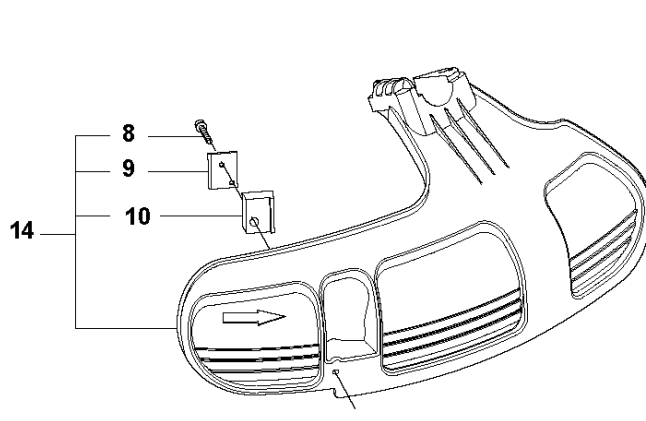

N 535 LS
CARBURETOR

Zama C1Q-EL36D

38
① Set of gaskets
Dichtungssatz
Jeu de joints
Juego de juntas
Packningsatts

CARBURETOR

535 LS

Ref	Part No	Description	Remark	QTY	KIT
1	581 16 75-01	CARBURETTOR		1	
2	503 47 92-01	SCREW		1	1
3	537 41 72-01	VALVE		1	1
4	544 37 24-01	SPRING		1	1
5	503 48 05-01	SCREW		2	1
6	503 97 43-01	COVER		1	1
7	503 53 56-01	PLUG WELCH		1	1
8	581 89 95-01	MAIN NOZZLE		1	1
9	503 48 01-01	SCREW		1	1
10	503 48 00-01	PIN RETAINING SCREW		1	1
11	503 66 59-01	LEVER		1	1
12	503 47 97-01	VALVE		1	1
13	503 47 81-01	SPRING		1	1
14	544 37 22-01	SHAFT ASSY		1	1
15	537 37 03-01	VALVE		1	1
16	503 48 18-01	SCREW		1	1
17	544 37 26-01	SPRING		1	1
18	544 37 25-01	LEVER		1	1
19	544 42 70-01	COLLAR		1	1
20	537 01 26-01	SPRING		1	1
21	537 01 25-01	BALL		1	1
22	503 48 13-01	STRAINER		1	1
23	544 37 23-01	LEVER		1	1
24	503 47 90-01	SCREW		1	1
25	537 41 69-01	SCREW		1	1
26	537 41 70-01	LIMITER CAP		1	1
27	581 89 93-01	SCREW		1	1
28	537 38 52-01	CLIP		2	1
29	537 38 50-01	CLIP		1	1
30	537 41 73-01	LEVER		1	1
31	576 74 66-01	SPRING		1	1
32	537 41 74-01	LEVER		1	1
33	502 07 84-01	SCREW		1	1
34	537 41 68-01	COVER		1	1
35	537 02 07-01	SCREW		1	1
36	503 48 11-01	PIECE		1	1
37	503 47 96-01	SCREW		1	1
38	531 00 45-52	GASKET KIT		1	1
39	544 37 21-01	SHAFT ASSY		1	1

01 535 LS
ACCESSORIES 28mm

Up to s/n 20200900400

ACCESSORIES

535 LS

Ref	Part No	Description	Remark	QTY	KIT
1	501 32 04-02	SAW BLADE GUARD		1	
2	574 53 06-01	CLAMP		1	1
3	573 99 43-04	SCREW IHSCFMO	Captive Screw M5	2	1, 2
4	501 32 08-02	ADAPTER		1	1
5	574 53 26-01	BLADE GUARD		1	1
6	503 20 02-16	SCREW IHSCFM		4	1, 5
7	574 03 95-01	LOCK NUT		4	1, 5
8	503 21 68-25	SCREW IHSCFT		1	12, 13, 14, 15
9	503 79 88-02	BLADE		1	12, 13, 14, 15
10	544 12 45-01	RETAINER		1	12, 13, 14, 15
11	537 38 72-01	SNAP LOCKING		4	12, 13
12	537 39 63-03	SPLASH GUARD		1	13
13	537 33 16-03	SPLASH GUARD		1	
14	537 34 94-03	TRIMMER GUARD ASSY		1	
15	502 44 81-01	TRIMMER GUARD ASSY		1	