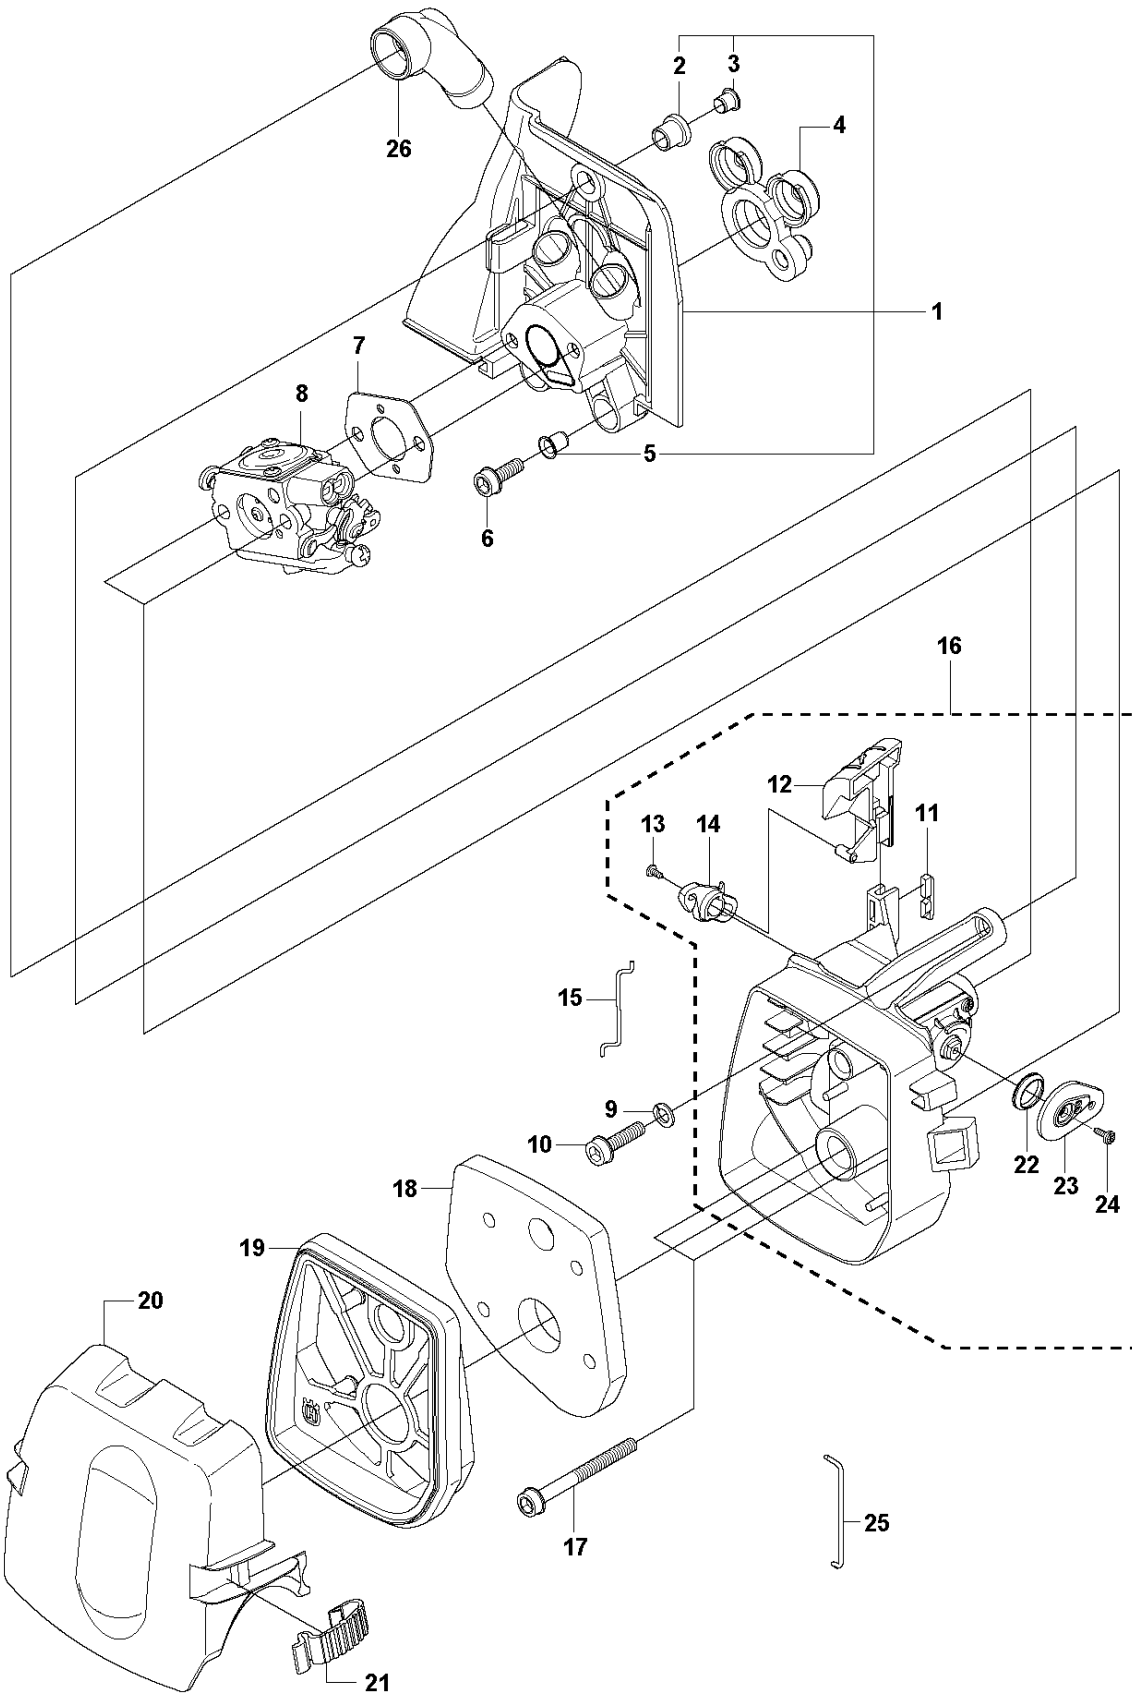

H 535 LS
CARBURETOR & AIR FILTER

CARBURETOR & AIR FILTER

535 LS

Ref	Part No	Description	Remark	QTY KIT	
1	537 37 12-02	INSULATION WALL		1	
2	537 37 11-01	SLEEVE		1	1
3	544 01 91-01	TUBULAR RIVET		1	1
4	537 33 43-01	INLET PIPE		1	
5	537 37 38-03	TUBULAR RIVET		2	1
6	503 20 03-16	SCREW IHSCFM		2	
7	503 49 71-01	GASKET		1	
8	581 16 75-01	CARBURETTOR	(ZAMA C1Q-EL36)	1	
9	503 23 10-06	WASHER		1	
10	503 20 03-20	SCREW IHSCFM		1	
11	544 02 58-01	BAR		1	16
12	537 33 71-01	CHOKE CONTROL		1	16
13	503 21 29-06	SCREW CCRPANT		2	16
14	537 35 58-01	LEVER		1	16
15	544 37 27-01	SLEEVING BRACKET		1	
16	537 31 41-01	FILTER HOLDER		1	
17	503 21 75-50	SCREW IHSCFT		2	
18	537 33 72-01	FILTER		1	
19	537 31 42-01	FRAME		1	
20	537 31 44-01	FILTER COVER		1	
21	537 38 72-01	SNAP LOCKING		2	
22	544 01 47-01	BELLOWS		1	16
23	544 01 46-01	LEVER		1	16
24	503 21 29-06	SCREW CCRPANT		1	
25	537 34 90-01	LEVER		1	
26	537 34 13-01	AIR DUCT		1	