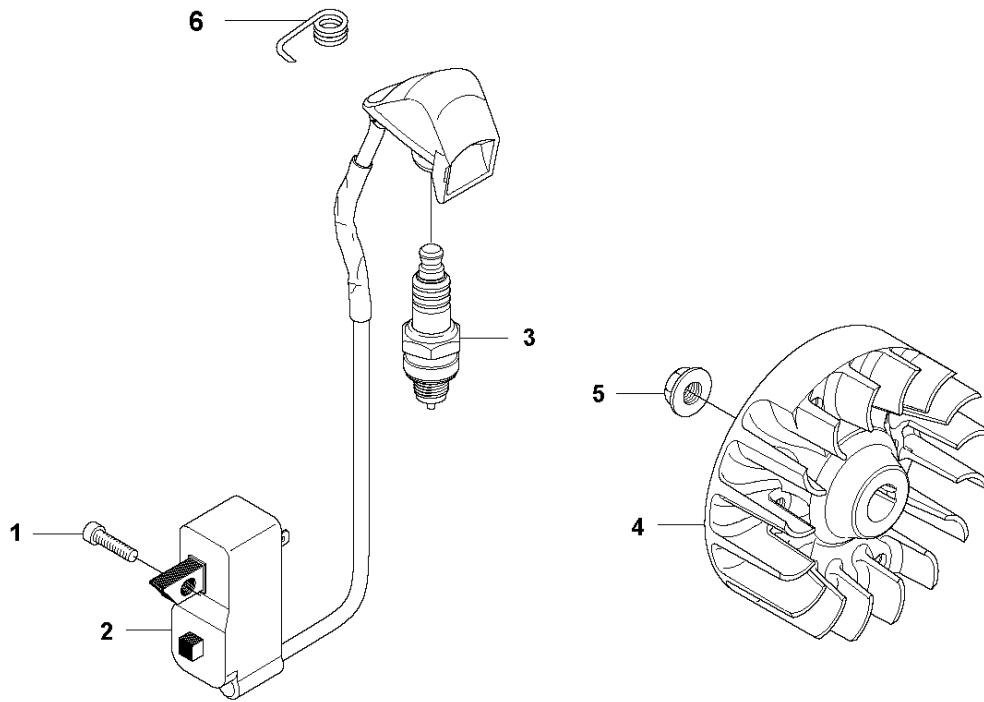

J 535 LS
IGNITION SYSTEM

IGNITION SYSTEM

535 LS

Ref	Part No	Description	Remark	QTY KIT
1	503 21 66-18	SCREW IHSCT		2
2	544 12 70-02	IGNITION MODULE		1
3	503 23 51-09	SPARK PLUG	CH RCJ6Y (Ø=14 mm)	1
4	537 24 96-01	FLYWHEEL		1
5	731 71 16-51	HEXAGON NUT FLANGE		1
6	587 21 22-01	CONTACT SPRING		1