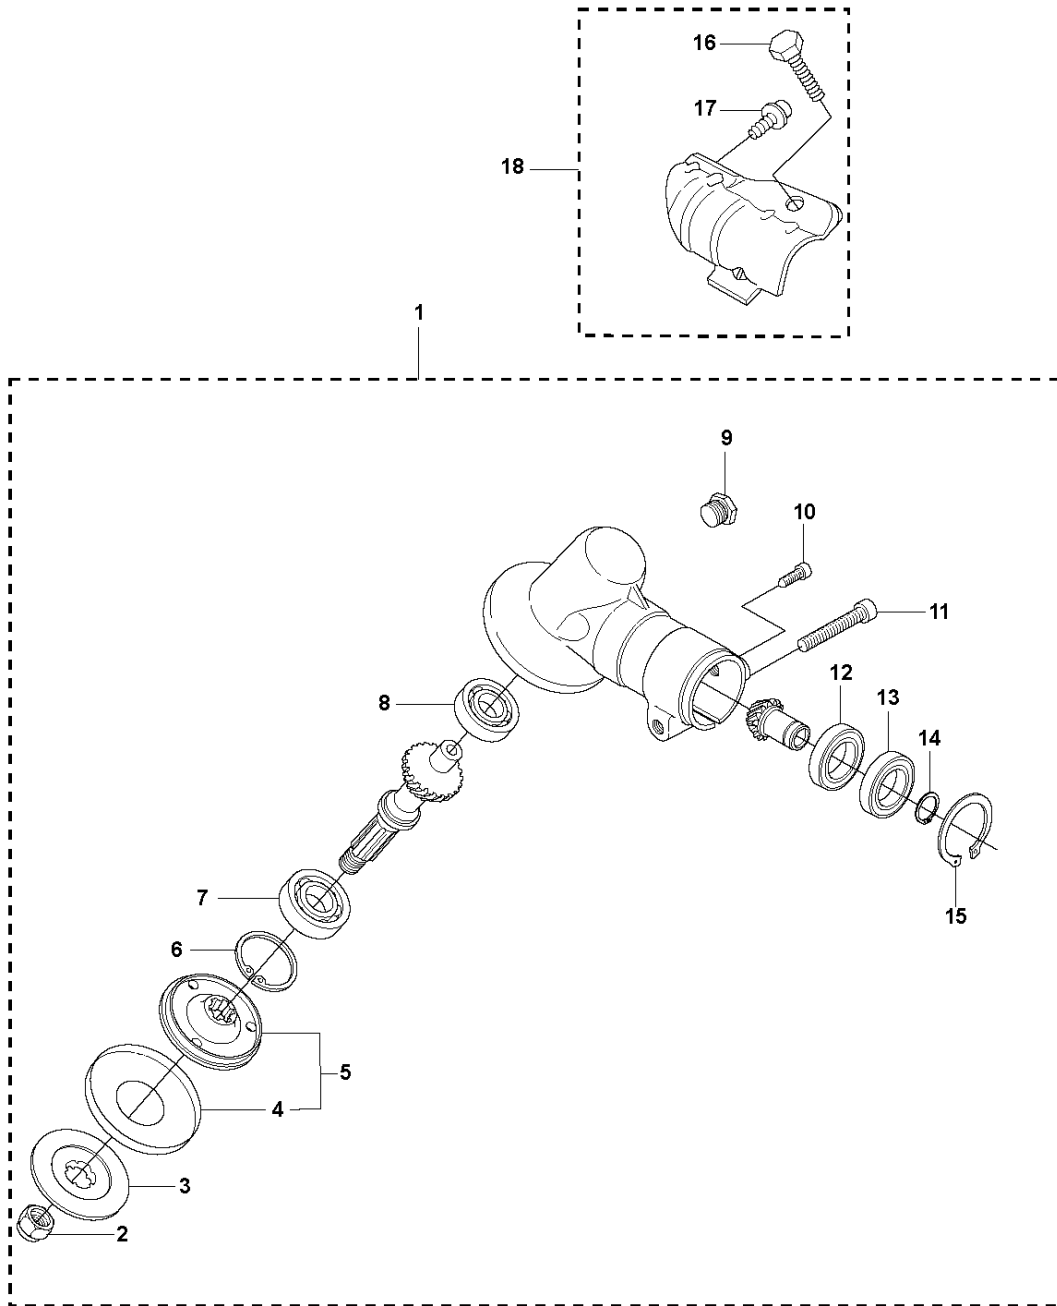

SPARE PARTS LIST

BRUSHCUTTERS/CLEARING SAWS

535 LS

A1 535 LS
BEVEL GEAR 28mm

Up to s/n 20200900400

BEVEL GEAR

535 LS

Ref	Part No	Description	Remark	QTY	KIT
1	537 18 95-01	SCREW		1	3
2	503 20 07-10	SCREW IHSCFM		1	3
3	574 30 68-03	CLAMP		1	
4	537 14 74-01	MAGNET		1	16
5	503 20 15-01	SCREW		1	16
6	537 29 59-02	GEAR HOUSING		1	16
7	738 21 99-00	BALL BEARING		1	16
8	503 20 03-25	SCREW IHSCFM		2	16
9	738 21 01-10	BALL BEARING		1	16
10	738 21 01-12	BALL BEARING		1	16
11	735 31 28-10	CIRCLIP		1	16
12	735 31 14-00	CIRCLIP		1	16
13	505 13 34-01	GEAR SET		1	16
14	503 25 28-01	BALL BEARING		1	16
15	735 31 31-10	CIRCLIP		1	16
16	537 29 58-04	BEVEL GEAR		1	
17	537 35 14-02	DRIVER	"(1")"	1	
18	537 34 35-02	SUPPORT FLANGE		1	
19	502 29 11-01	BLADE NUT		1	

A2 535 LS
BEVEL GEAR 24mm

From s/n 20202100001

BEVEL GEAR

535 LS

Ref	Part No	Description	Remark	QTY	KIT
1	537 33 38-02	BEVEL GEAR		1	
2	503 85 63-01	NUT		1	1
3	537 28 56-01	SUPPORT FLANGE		1	1
4	537 29 26-01	CUP		1	1
5	537 23 49-01	DRIVER ASSY		1	1
6	735 31 28-10	CIRCLIP		1	1
7	503 25 24-01	BALL BEARING		1	1
8	738 21 98-00	BALL BEARING		2	1
9	503 20 15-01	SCREW		1	1
10	503 20 14-12	SCREW IHSCFMO		1	1
11	503 20 07-25	SCREW IHSCFM		1	1
12	738 21 99-00	BALL BEARING		1	1
13	738 21 99-02	BALL BEARING		1	1
14	735 31 11-00	CIRCLIP		1	1
15	735 31 25-10	CIRCLIP		1	1
16	503 20 20-07	SCREW IHSCM		1	18
17	537 35 14-02	DRIVER		1	18
18	574 30 69-04	CLAMP		1	

SHAFT

535 LS

Ref	Part No	Description	Remark	QTY	KIT
1	544 10 18-01	SLEEVE		1	9
2	587 40 02-05	TUBE	Ø = 24mm, L = 330mm	1	9
3	537 33 44-02	SPACER		1	9
4	544 25 40-01	SCREW		1	9
5	537 36 02-01	SPACER		1	9
6	537 31 39-02	GUIDE	Ø = 9mm, L = 1115mm	1	9
7	537 35 52-01	DRIVE SHAFT	Ø = 8mm, L = 1527mm	1	
8	589 29 51-01	LABEL		1	
9	501 92 00-01	TUBE ASSY		1	