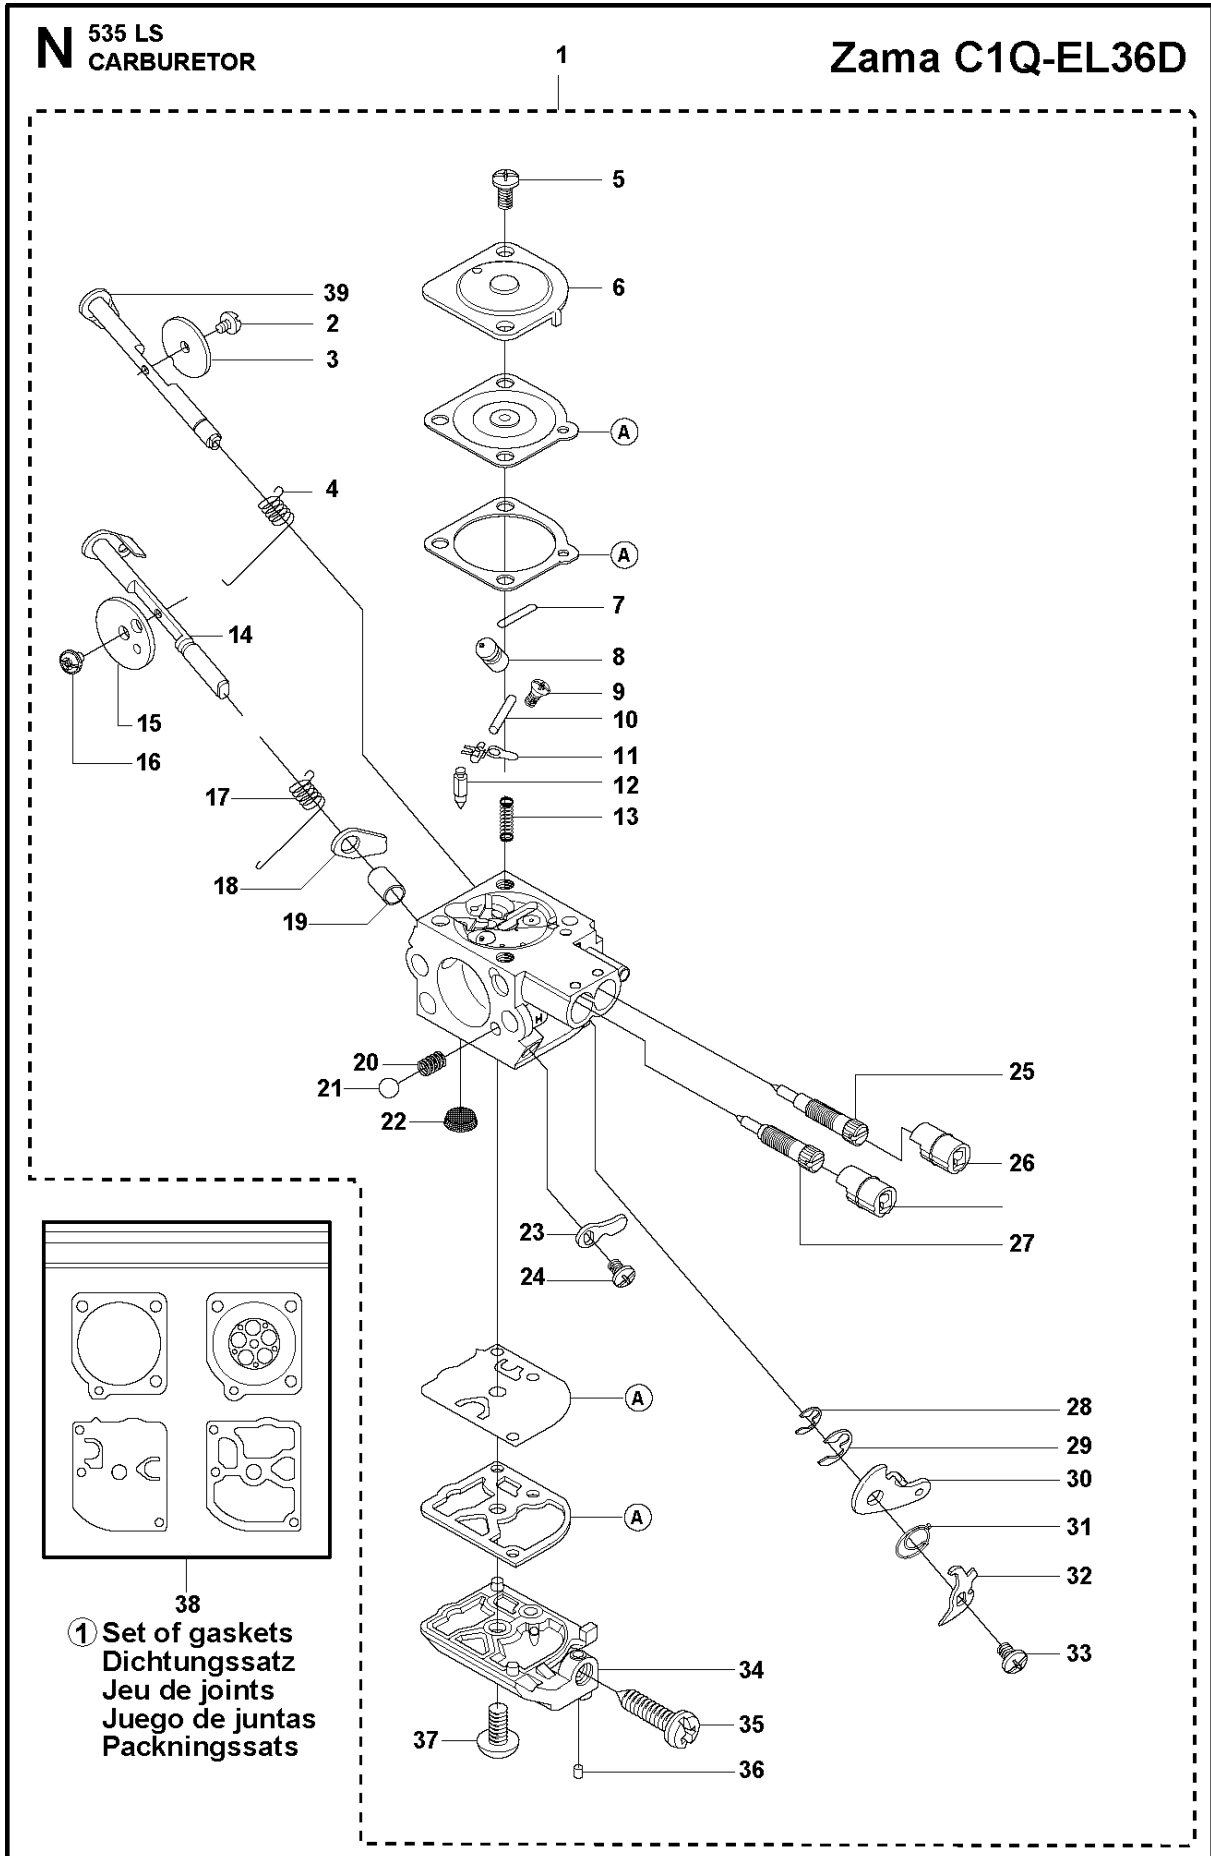

N 535 LS
CARBURETOR

Zama C1Q-EL36D

38
① Set of gaskets
Dichtungssatz
Jeu de joints
Juego de juntas
Packningsatts

CARBURETOR

535 LS

Ref	Part No	Description	Remark	QTY	KIT
1	581 16 75-01	CARBURETTOR		1	
2	503 47 92-01	SCREW		1	1
3	537 41 72-01	VALVE		1	1
4	544 37 24-01	SPRING		1	1
5	503 48 05-01	SCREW		2	1
6	503 97 43-01	COVER		1	1
7	503 53 56-01	PLUG WELCH		1	1
8	581 89 95-01	MAIN NOZZLE		1	1
9	503 48 01-01	SCREW		1	1
10	503 48 00-01	PIN RETAINING SCREW		1	1
11	503 66 59-01	LEVER		1	1
12	503 47 97-01	VALVE		1	1
13	503 47 81-01	SPRING		1	1
14	544 37 22-01	SHAFT ASSY		1	1
15	537 37 03-01	VALVE		1	1
16	503 48 18-01	SCREW		1	1
17	544 37 26-01	SPRING		1	1
18	544 37 25-01	LEVER		1	1
19	544 42 70-01	COLLAR		1	1
20	537 01 26-01	SPRING		1	1
21	537 01 25-01	BALL		1	1
22	503 48 13-01	STRAINER		1	1
23	544 37 23-01	LEVER		1	1
24	503 47 90-01	SCREW		1	1
25	537 41 69-01	SCREW		1	1
26	537 41 70-01	LIMITER CAP		1	1
27	581 89 93-01	SCREW		1	1
28	537 38 52-01	CLIP		2	1
29	537 38 50-01	CLIP		1	1
30	537 41 73-01	LEVER		1	1
31	576 74 66-01	SPRING		1	1
32	537 41 74-01	LEVER		1	1
33	502 07 84-01	SCREW		1	1
34	537 41 68-01	COVER		1	1
35	537 02 07-01	SCREW		1	1
36	503 48 11-01	PIECE		1	1
37	503 47 96-01	SCREW		1	1
38	531 00 45-52	GASKET KIT		1	1
39	544 37 21-01	SHAFT ASSY		1	1