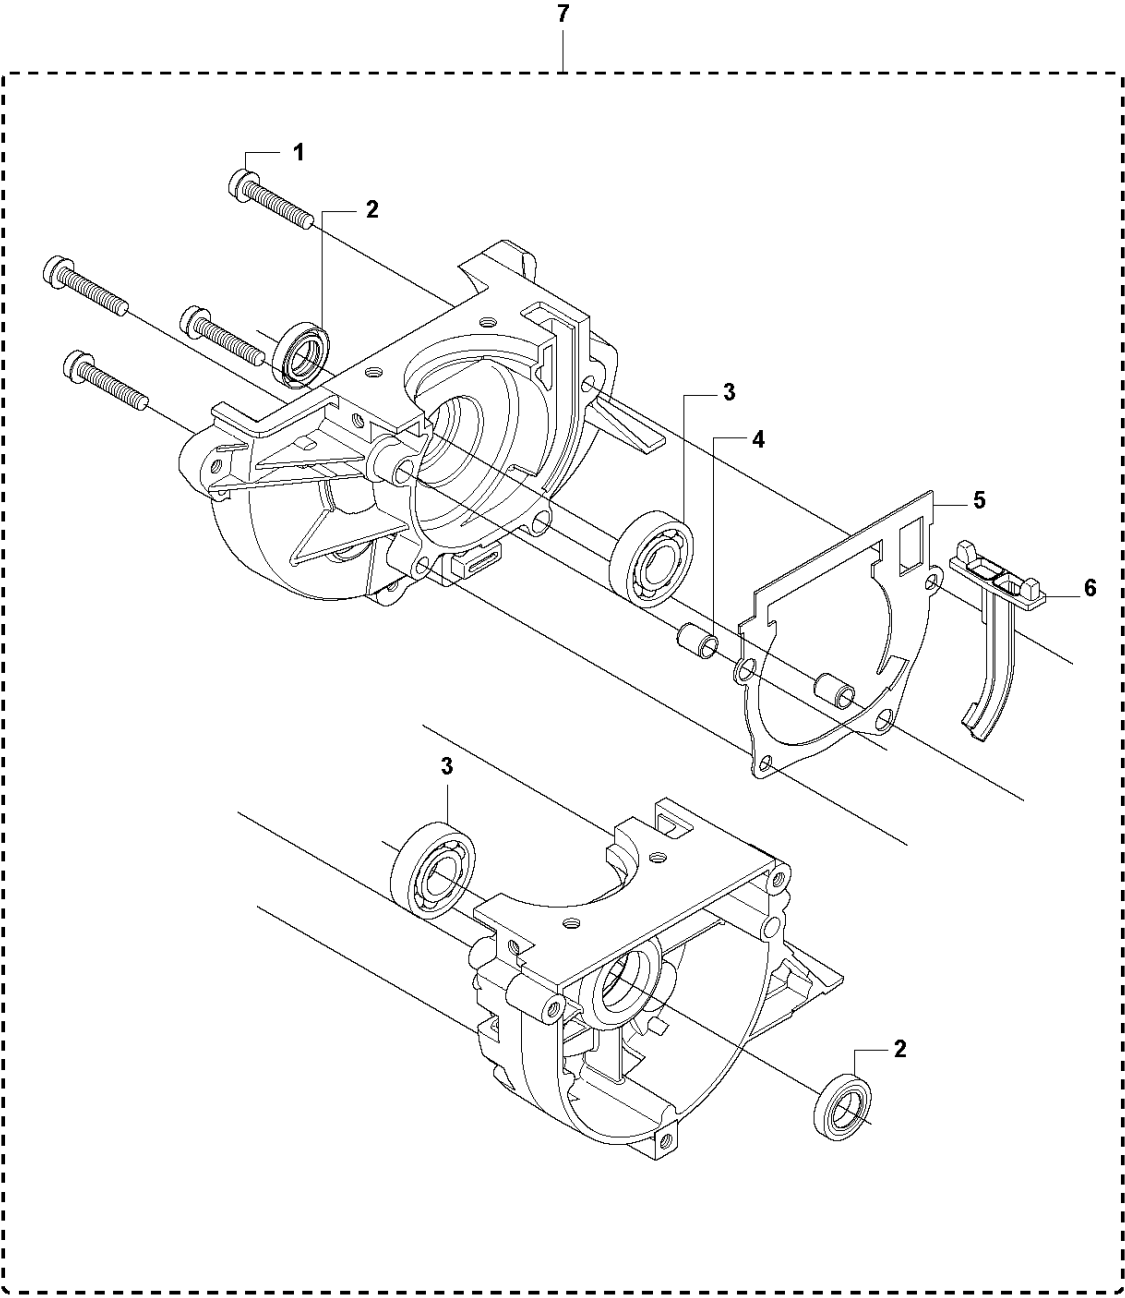

M 535 LS
CRANKCASE

CRANKCASE

535 LS

Ref	Part No	Description	Remark	QTY	KIT
1	503 20 02-30	SCREW IHSCFM		4	7
2	503 26 02-02	SEALING RING		2	7
3	738 21 01-10	BALL BEARING		2	7
4	593 80 60-01	GUIDE BUSHING		2	7
5	593 77 76-01	GASKET		1	7
6	537 32 42-01	INSERT		1	7
7	544 03 89-01	CRANKCASE ASSY		1