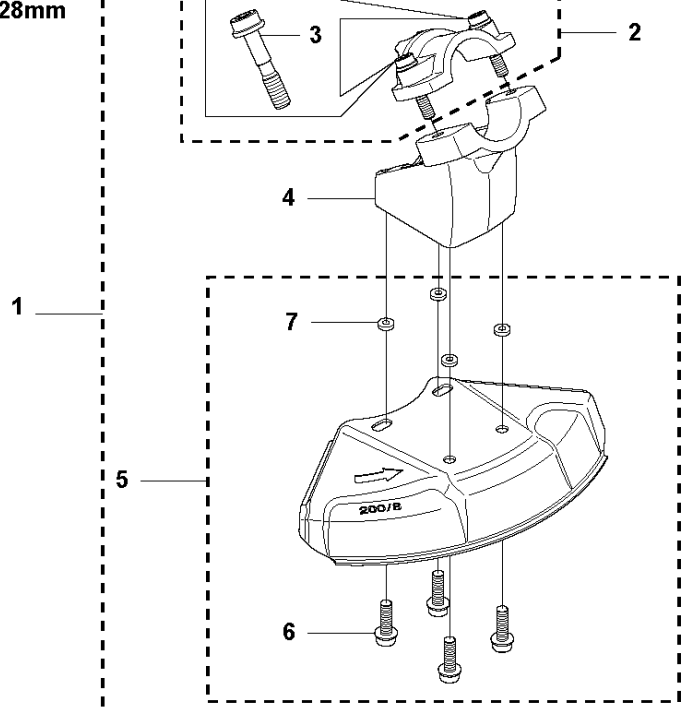

N 535 LS
CARBURETOR

Zama C1Q-EL36D

38
① Set of gaskets
Dichtungssatz
Jeu de joints
Juego de juntas
Packningsatts

CARBURETOR

535 LS

Ref	Part No	Description	Remark	QTY	KIT
1	581 16 75-01	CARBURETTOR		1	
2	503 47 92-01	SCREW		1	1
3	537 41 72-01	VALVE		1	1
4	544 37 24-01	SPRING		1	1
5	503 48 05-01	SCREW		2	1
6	503 97 43-01	COVER		1	1
7	503 53 56-01	PLUG WELCH		1	1
8	581 89 95-01	MAIN NOZZLE		1	1
9	503 48 01-01	SCREW		1	1
10	503 48 00-01	PIN RETAINING SCREW		1	1
11	503 66 59-01	LEVER		1	1
12	503 47 97-01	VALVE		1	1
13	503 47 81-01	SPRING		1	1
14	544 37 22-01	SHAFT ASSY		1	1
15	537 37 03-01	VALVE		1	1
16	503 48 18-01	SCREW		1	1
17	544 37 26-01	SPRING		1	1
18	544 37 25-01	LEVER		1	1
19	544 42 70-01	COLLAR		1	1
20	537 01 26-01	SPRING		1	1
21	537 01 25-01	BALL		1	1
22	503 48 13-01	STRAINER		1	1
23	544 37 23-01	LEVER		1	1
24	503 47 90-01	SCREW		1	1
25	537 41 69-01	SCREW		1	1
26	537 41 70-01	LIMITER CAP		1	1
27	581 89 93-01	SCREW		1	1
28	537 38 52-01	CLIP		2	1
29	537 38 50-01	CLIP		1	1
30	537 41 73-01	LEVER		1	1
31	576 74 66-01	SPRING		1	1
32	537 41 74-01	LEVER		1	1
33	502 07 84-01	SCREW		1	1
34	537 41 68-01	COVER		1	1
35	537 02 07-01	SCREW		1	1
36	503 48 11-01	PIECE		1	1
37	503 47 96-01	SCREW		1	1
38	531 00 45-52	GASKET KIT		1	1
39	544 37 21-01	SHAFT ASSY		1	1

01 535 LS
ACCESSORIES 28mm

Up to s/n 20200900400

ACCESSORIES

535 LS

Ref	Part No	Description	Remark	QTY	KIT
1	501 32 04-02	SAW BLADE GUARD		1	
2	574 53 06-01	CLAMP		1	1
3	573 99 43-04	SCREW IHSCFMO	Captive Screw M5	2	1, 2
4	501 32 08-02	ADAPTER		1	1
5	574 53 26-01	BLADE GUARD		1	1
6	503 20 02-16	SCREW IHSCFM		4	1, 5
7	574 03 95-01	LOCK NUT		4	1, 5
8	503 21 68-25	SCREW IHSCFT		1	12, 13, 14, 15
9	503 79 88-02	BLADE		1	12, 13, 14, 15
10	544 12 45-01	RETAINER		1	12, 13, 14, 15
11	537 38 72-01	SNAP LOCKING		4	12, 13
12	537 39 63-03	SPLASH GUARD		1	13
13	537 33 16-03	SPLASH GUARD		1	
14	537 34 94-03	TRIMMER GUARD ASSY		1	
15	502 44 81-01	TRIMMER GUARD ASSY		1	