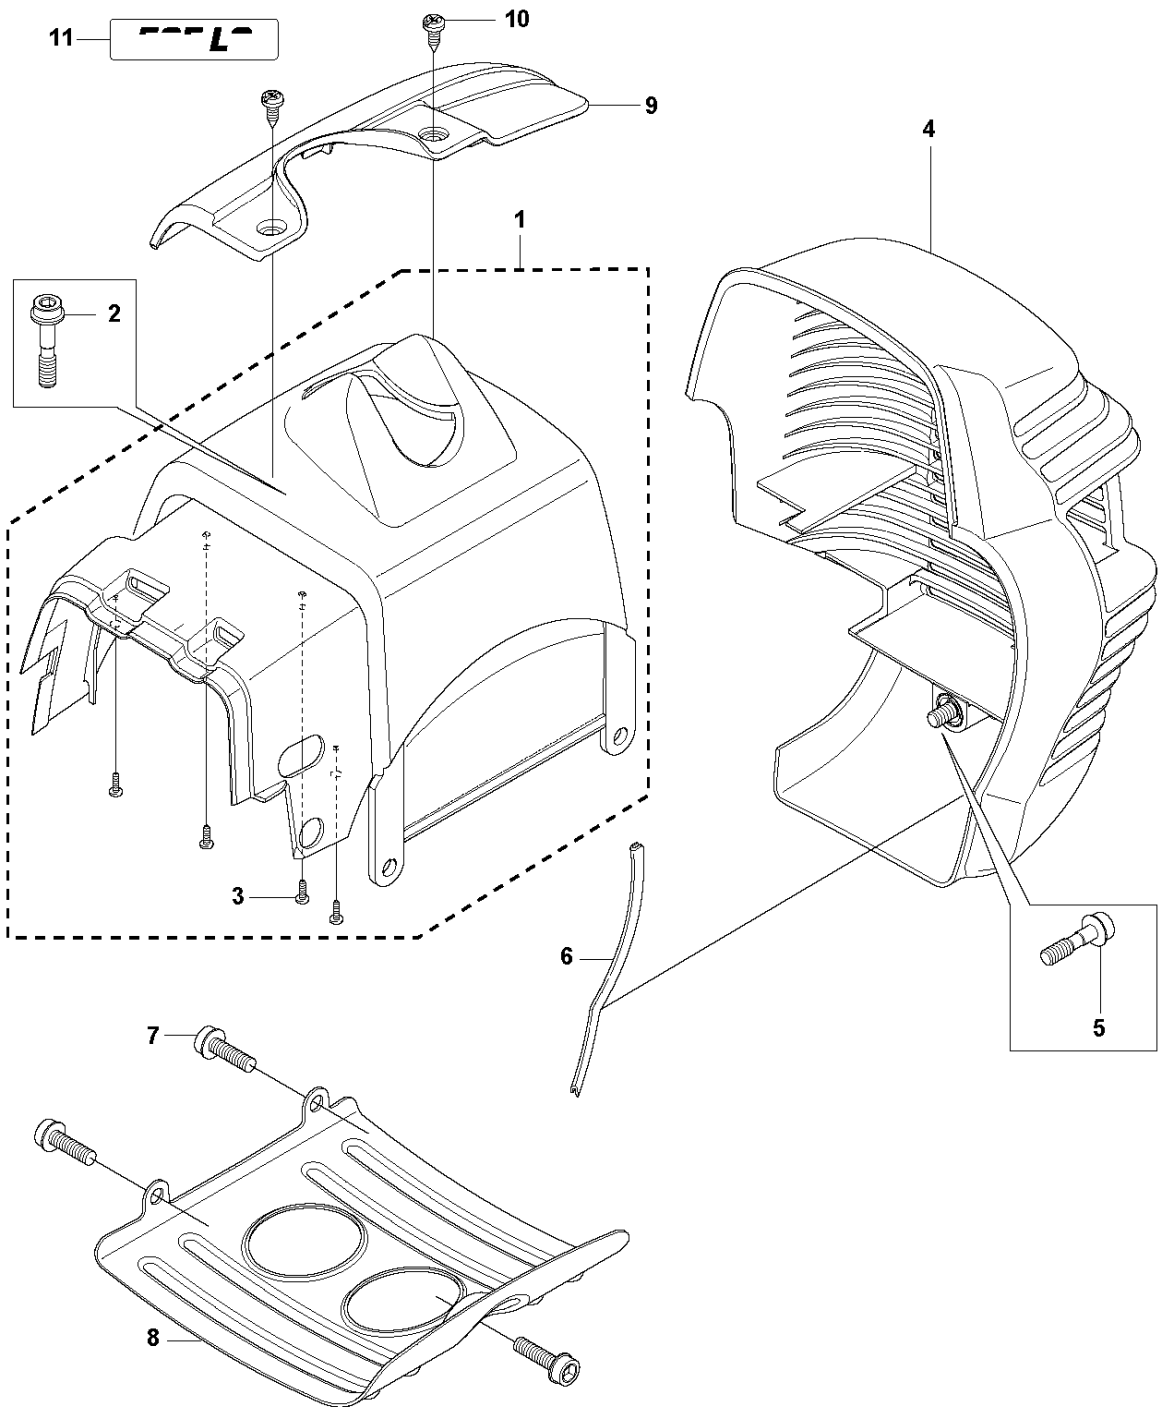

F 535 LS
CYLINDER COVER

CYLINDER COVER

535 LS

Ref	Part No	Description	Remark	QTY	KIT
1	544 16 01-03	CYLINDER COVER		1	
2	573 99 43-04	SCREW IHSCFMO	Captive screws	1	
3	503 21 29-10	SCREW CCRPANT		4	1
4	537 42 51-02	HEAT PROTECTOR		1	
5	574 47 70-03	SCREW IHSCFMO	Captive screws	1	
6	544 02 98-01	BAR		1	
7	503 21 75-16	SCREW IHSCFT		3	
8	537 35 72-01	PROTECTIVE PLATE		1	
9	502 43 39-01	ARM PROTECTION		1	
10	503 21 35-02	SCREW		2	
11	576 99 86-13	LABEL		1