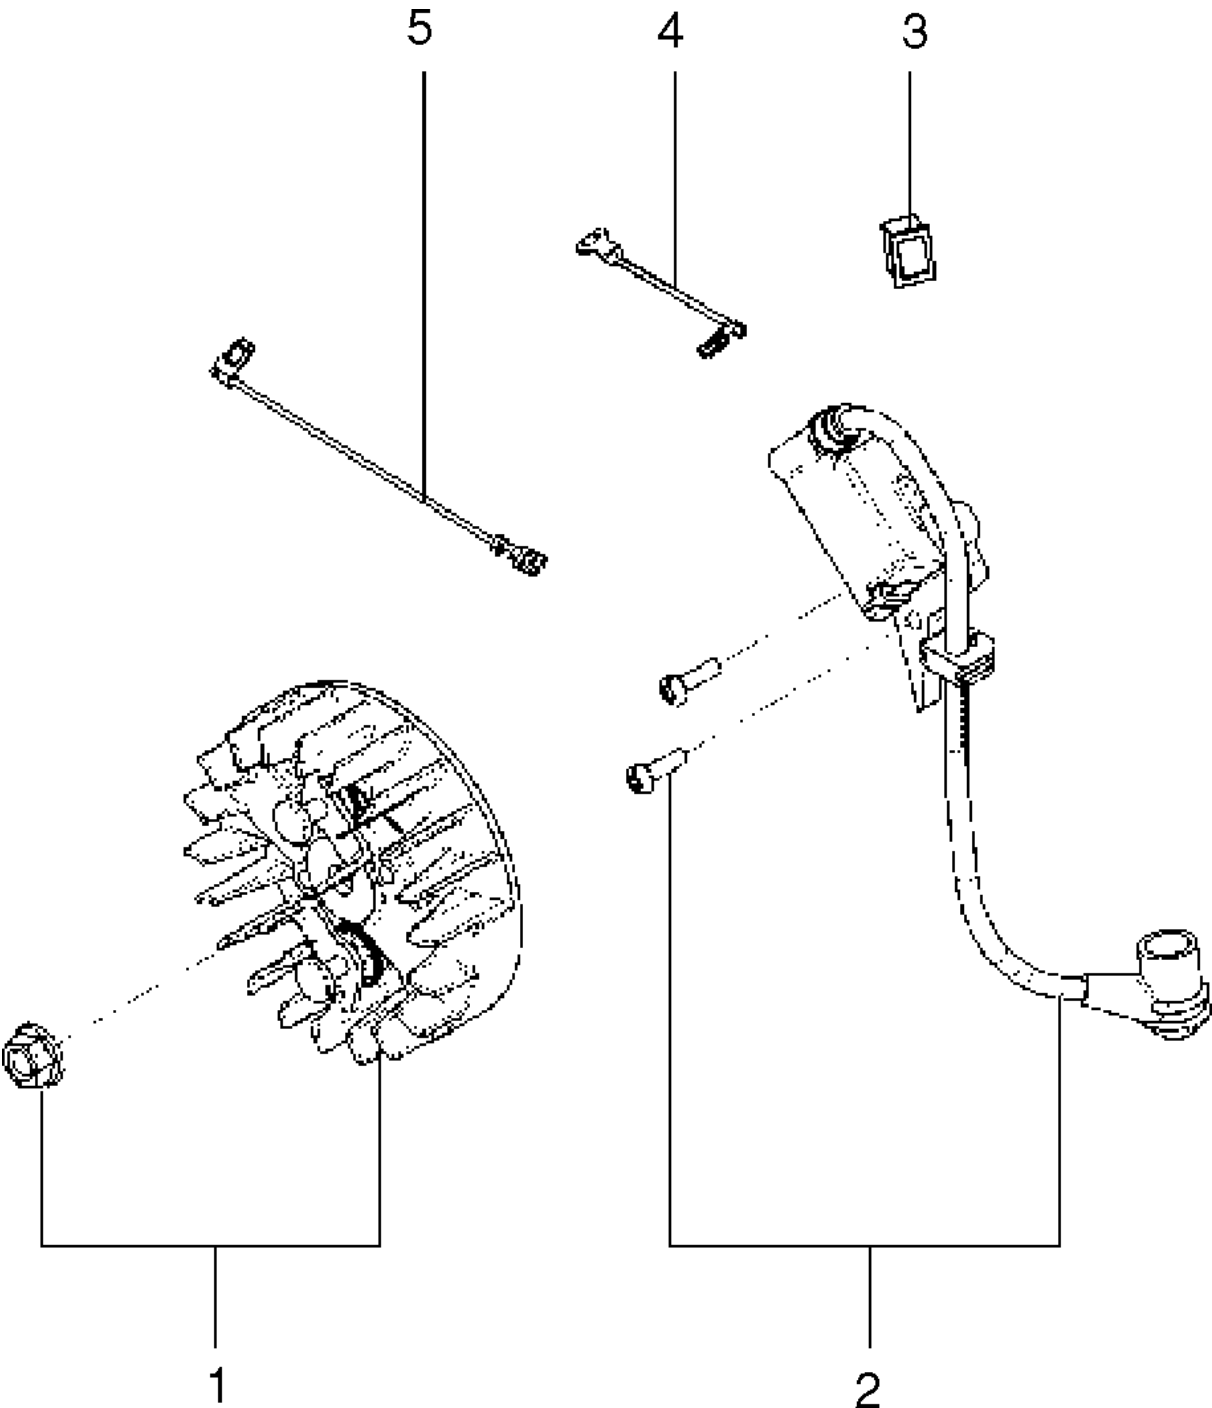

## CHAIN SAWS

125, 967068002, 20174500001-Current

STARTER

125, 967068002, 20174500001-Current

Ref	Part No	Description	Remark	QTY KIT	
1	582 61 83-02	STARTER ASSY		1	
2	584 79 18-01	SPRING		1	1
3	584 79 15-01	STARTER PULLEY		1	1
4	582 61 85-01	PULLEY ASSY		1	1
5	582 28 29-02	DECAL	Brand decal	1	

## CHAIN BRAKE

125, 967068002, 20174500001-Current

Ref	Part No	Description	Remark	QTY	KIT
1	582 10 26-02	CHAIN BRAKE ASSY		1	
2	585 59 83-02	HAND GUARD		1	1
3	582 61 01-01	HAND GUARD ASSY		1	1
4	582 61 02-01	BRAKE BAND ASSY		1	1
5	582 10 24-01	CLUTCH COVER ASSY		1	1
6	581 42 73-01	BRAKE BAND		1	1
7	582 61 03-01	GASKET		1	1
8	582 61 05-01	COVER ASSY		1	1
9	582 61 04-01	CHAIN BRAKE		1	1
10	586 04 22-01	SPRING		1	1

CYLINDER COVER

125, 967068002, 20174500001-Current

Ref	Part No	Description	Remark	QTY KIT
1	582 61 86-01	CYLINDER ASSY		1
2	582 88 32-01	KNOB		1

IGNITION SYSTEM

125, 967068002, 20174500001-Current

Ref	Part No	Description	Remark	QTY KIT
1	582 61 81-01	FLYWHEEL ASSY		1
2	582 61 82-01	IGNITION KIT		1
3	574 22 64-01	SWITCH		1
4	574 72 72-01	WIRE		1
5	574 22 31-01	WIRE		1

## CLUTCH &amp; OIL PUMP

125, 967068002, 20174500001-Current

Ref	Part No	Description	Remark	QTY	KIT
1	574 22 44-01	SPACER		1	
2	589 40 44-01	OIL PUMP ASSY		1	
3A	574 22 13-02	SCREW		2	2
4	589 40 46-01	COVER ASSY		1	
3B	574 22 13-02	SCREW		2	4
5	574 22 48-01	WORM GEAR		1	
6	585 90 46-01	CLUTCH DRUM		1	
7	514 18 33-01	BEARING		1	
8	574 22 51-01	WASHER		1	
9	574 22 52-01	CLUTCH ASSY		1	