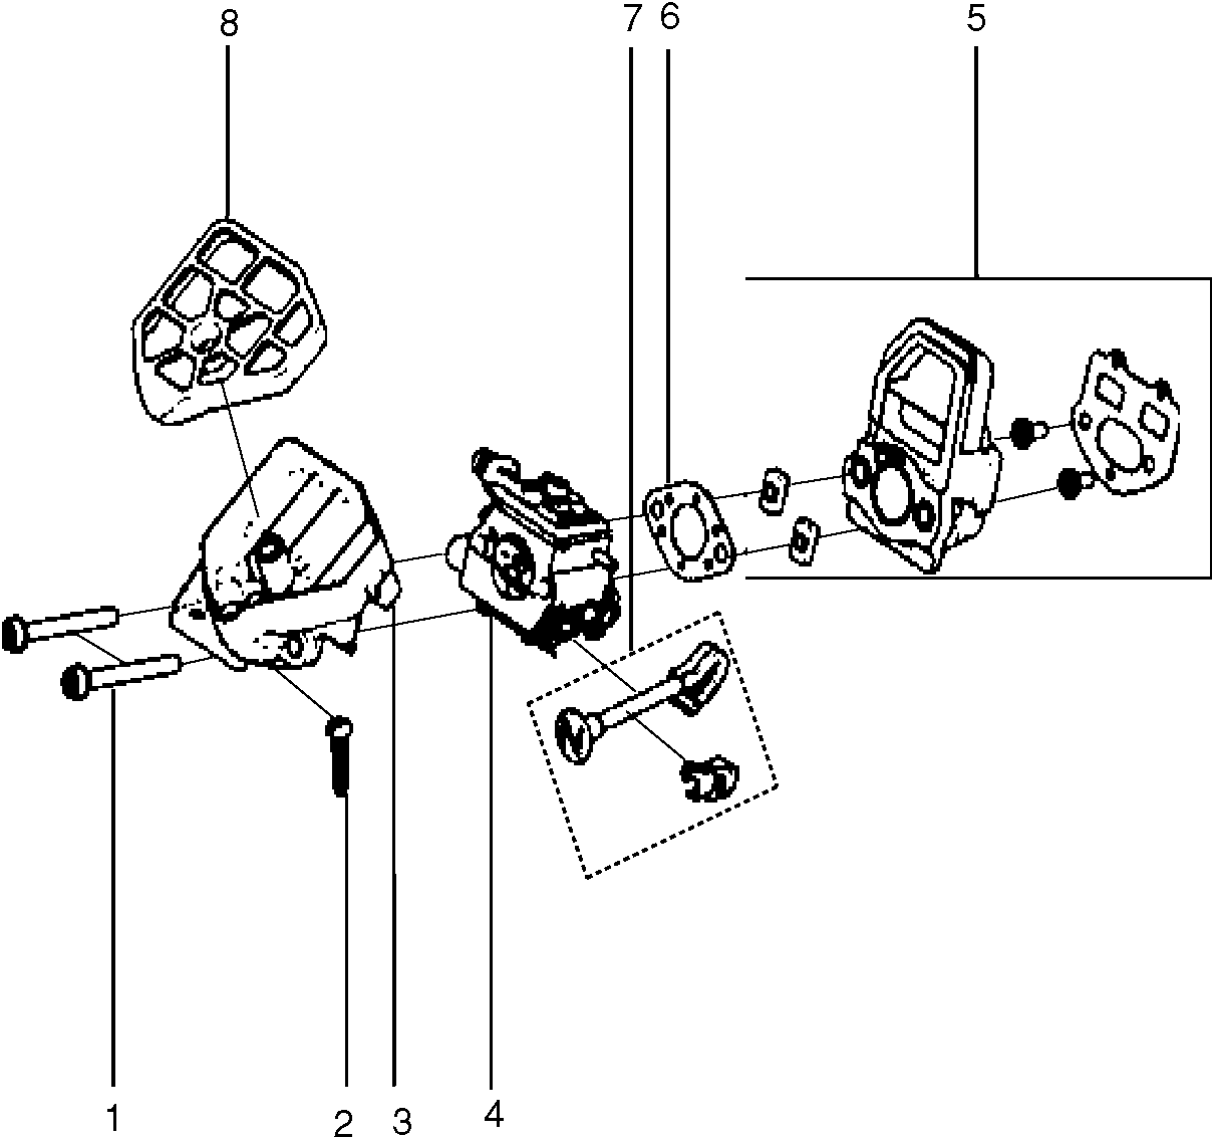

CARBURETOR & AIR FILTER

125, 967068002, 20174500001-Current

Ref	Part No	Description	Remark	QTY KIT
1	584 95 63-02	SCREW		2
2	574 22 39-01	SCREW		1
3	574 72 97-01	FILTER HOLDER		1
4	582 60 32-01	CARBURETTOR		1
5	593 37 62-01	ADAPTER		1
6	574 22 36-01	GASKET		1
7	588 81 86-03	CHOKE		1
8	574 22 37-02	AIR FILTER ASSY		1