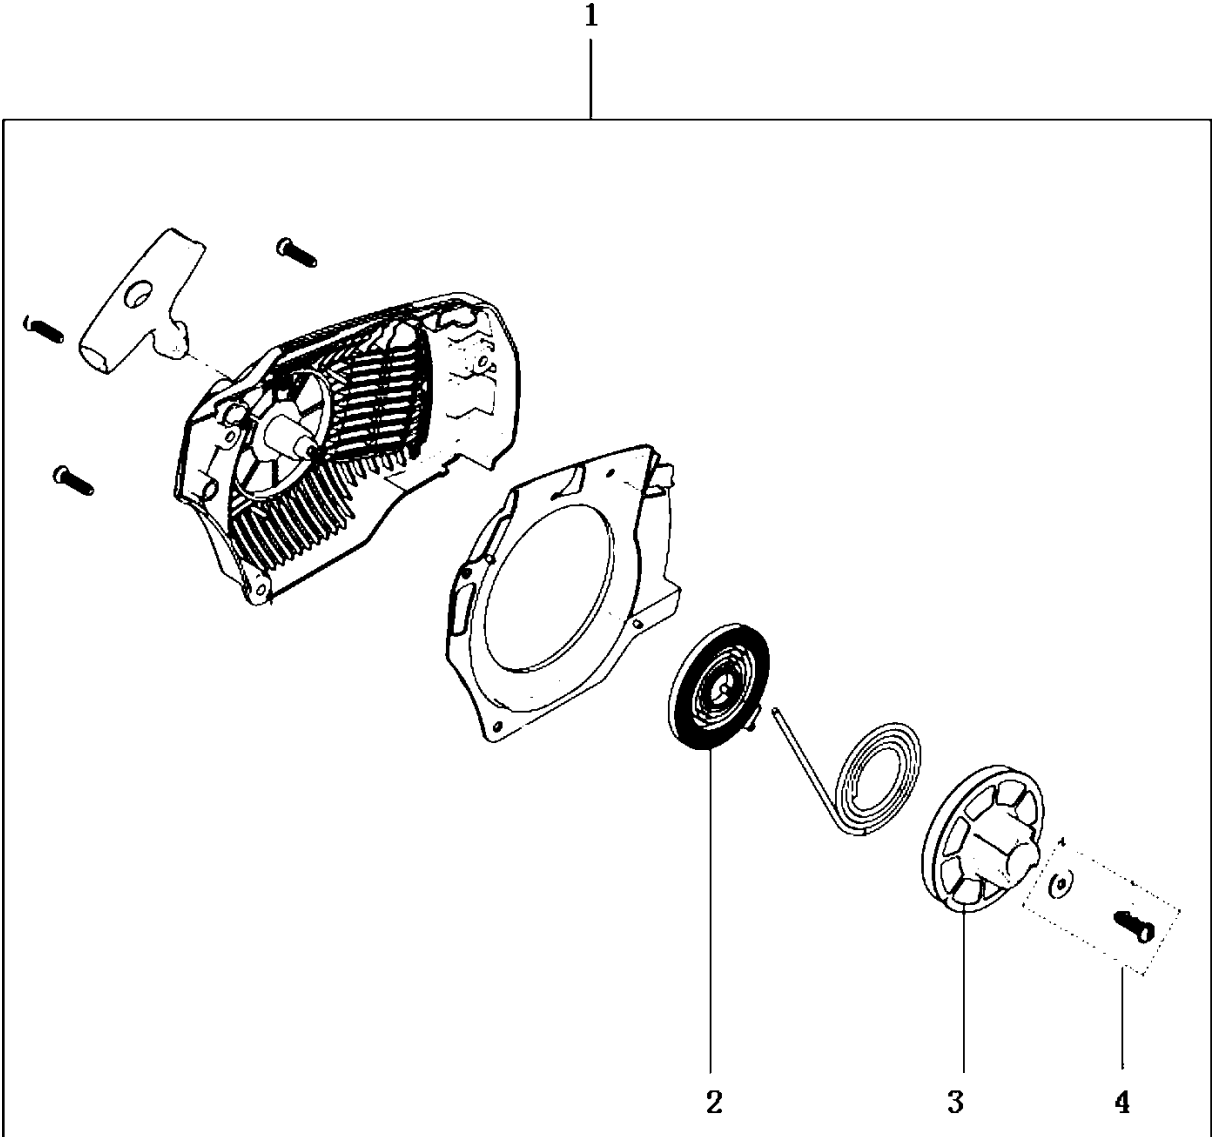

# SPARE PARTS LIST

## CHAIN SAWS

125, 967068002, 20174500001-Current

STARTER

125, 967068002, 20174500001-Current

Ref	Part No	Description	Remark	QTY KIT	
1	582 61 83-02	STARTER ASSY		1	
2	584 79 18-01	SPRING		1	1
3	584 79 15-01	STARTER PULLEY		1	1
4	582 61 85-01	PULLEY ASSY		1	1
5	582 28 29-02	DECAL	Brand decal	1	

## CHAIN BRAKE

125, 967068002, 20174500001-Current

Ref	Part No	Description	Remark	QTY	KIT
1	582 10 26-02	CHAIN BRAKE ASSY		1	
2	585 59 83-02	HAND GUARD		1	1
3	582 61 01-01	HAND GUARD ASSY		1	1
4	582 61 02-01	BRAKE BAND ASSY		1	1
5	582 10 24-01	CLUTCH COVER ASSY		1	1
6	581 42 73-01	BRAKE BAND		1	1
7	582 61 03-01	GASKET		1	1
8	582 61 05-01	COVER ASSY		1	1
9	582 61 04-01	CHAIN BRAKE		1	1
10	586 04 22-01	SPRING		1	1

## CLUTCH &amp; OIL PUMP

125, 967068002, 20174500001-Current

Ref	Part No	Description	Remark	QTY	KIT
1	574 22 44-01	SPACER		1	
2	589 40 44-01	OIL PUMP ASSY		1	
3A	574 22 13-02	SCREW		2	2
4	589 40 46-01	COVER ASSY		1	
3B	574 22 13-02	SCREW		2	4
5	574 22 48-01	WORM GEAR		1	
6	585 90 46-01	CLUTCH DRUM		1	
7	514 18 33-01	BEARING		1	
8	574 22 51-01	WASHER		1	
9	574 22 52-01	CLUTCH ASSY		1	