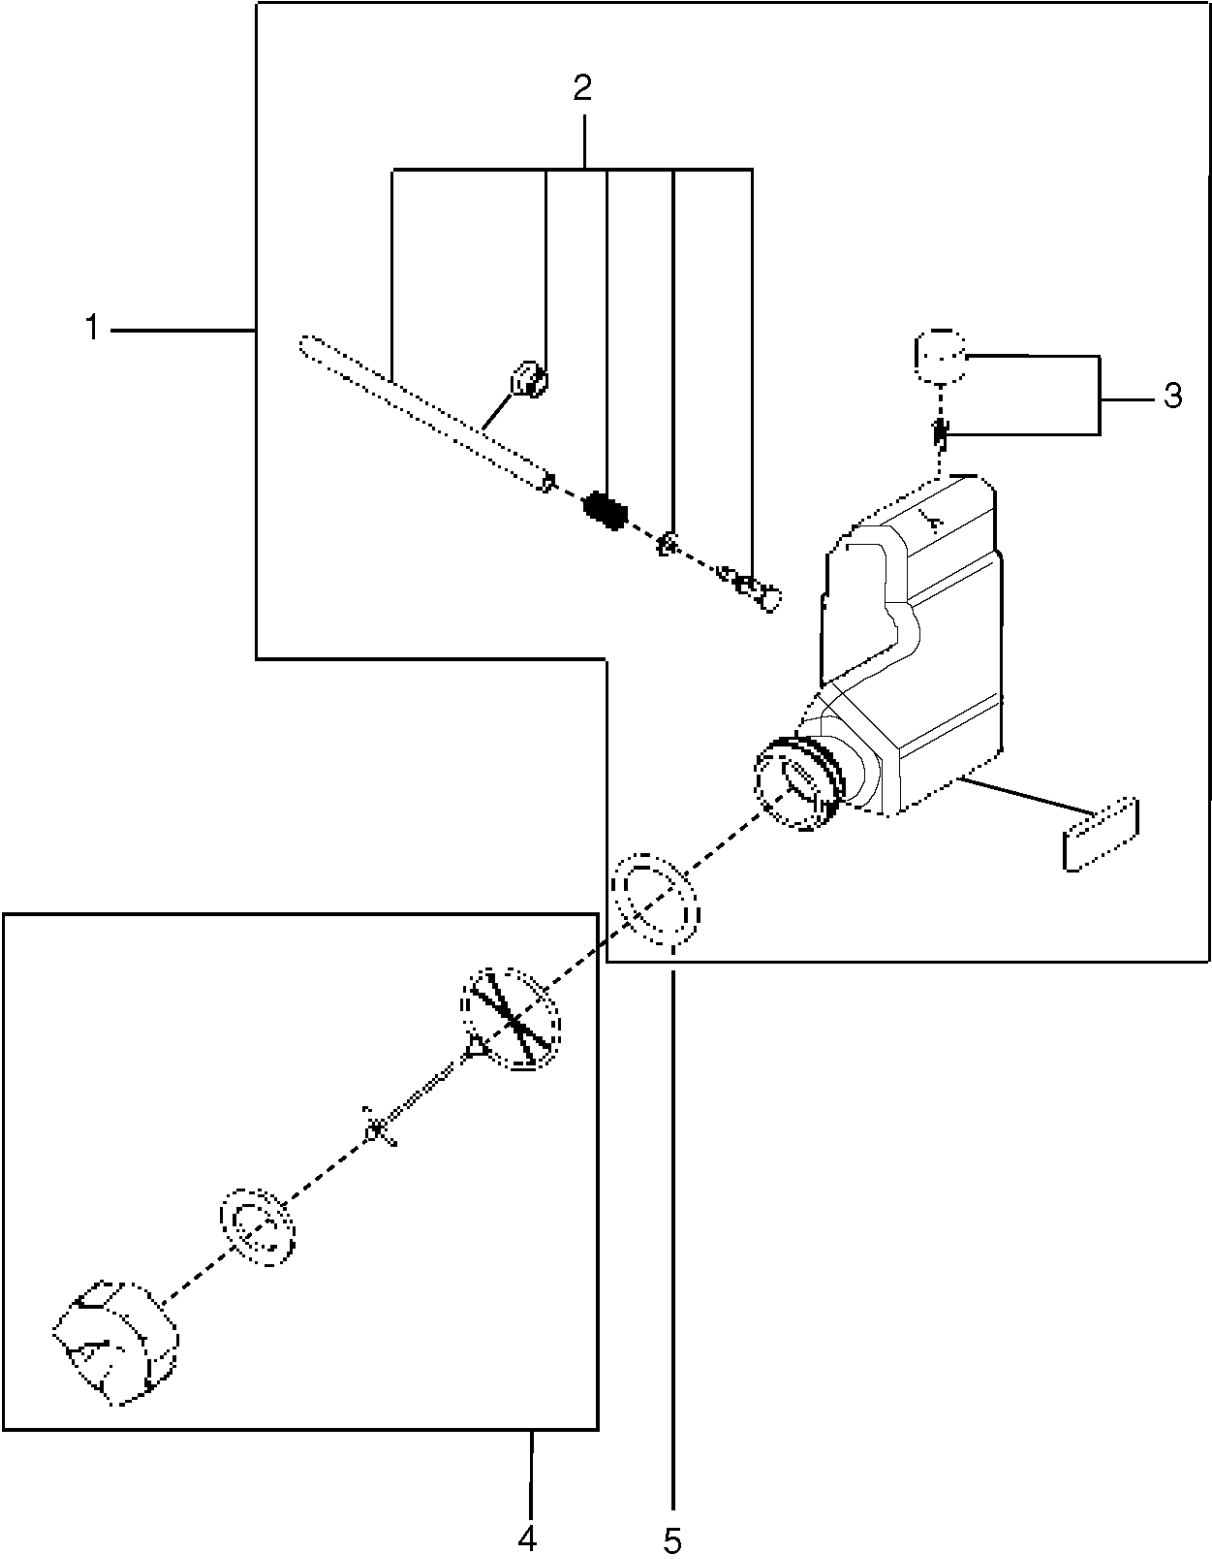

OIL TANK

125, 967068002, 20174500001-Current

Ref	Part No	Description	Remark	QTY	KIT
1	582 63 12-01	OIL TANK		1	
2	582 63 17-01	OIL HOSE		1	1
3	582 63 13-01	NIPPLE		1	1
4	574 22 69-01	TANK CAP ASSY		1	
5	586 47 18-01	O-RING		1	1