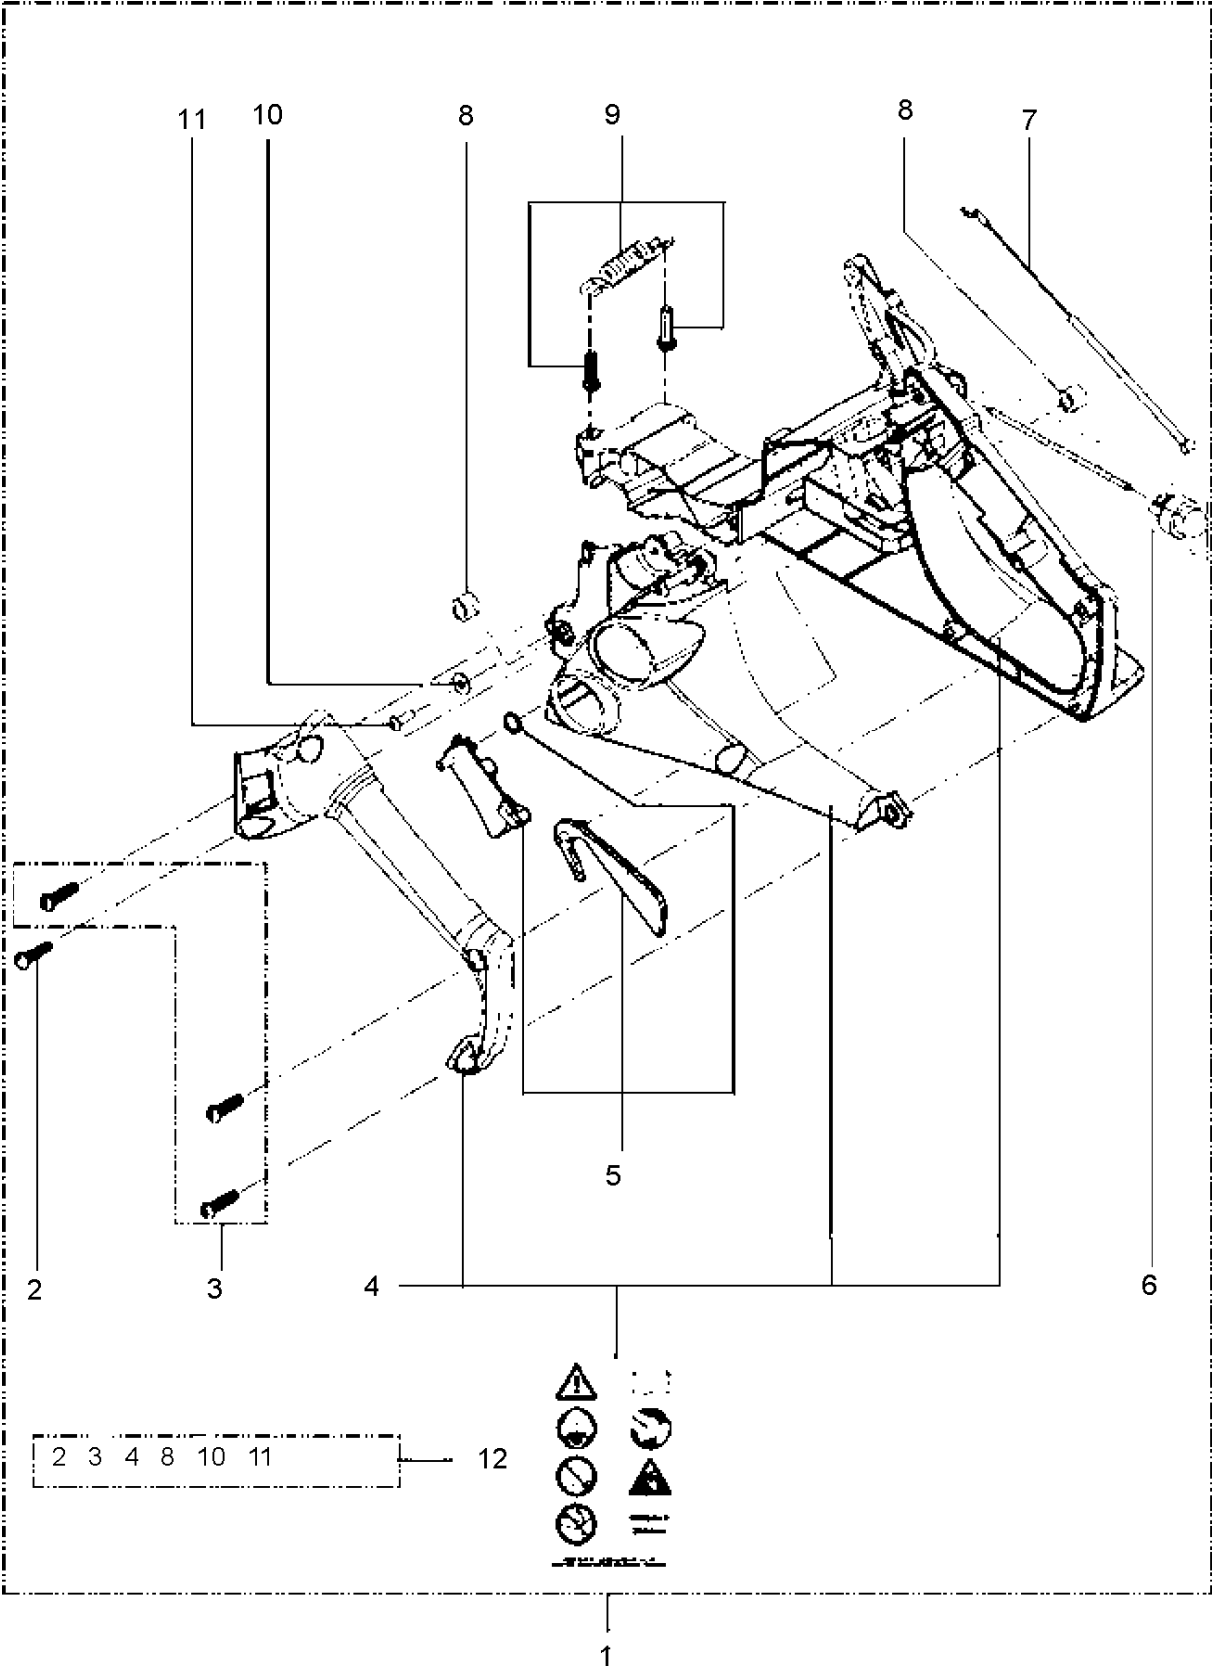

REAR HANDLE

125, 967068002, 20174500001-Current

Ref	Part No	Description	Remark	QTY	KIT
1	582 63 06-02	HANDLE ASSY		1	
2	574 22 39-02	SCREW		1	1, 12
3	574 22 39-01	SCREW		3	1, 12
4	582 63 07-02	HANDLE ASSY		1	1, 12
5	582 63 08-01	TRIGGER		1	1
6	582 63 09-01	PURGE		1	1
7	574 22 67-01	THROTTLE CABLE		1	1
8	574 73 29-01	GROMMET		2	1, 12
9	582 63 10-01	SPRING		1	1
10	734 11 37-41	WASHER		1	1, 12
11	574 22 65-02	SCREW		1	1, 12
12	582 63 11-02	REAR HANDLE ASSY		1	1