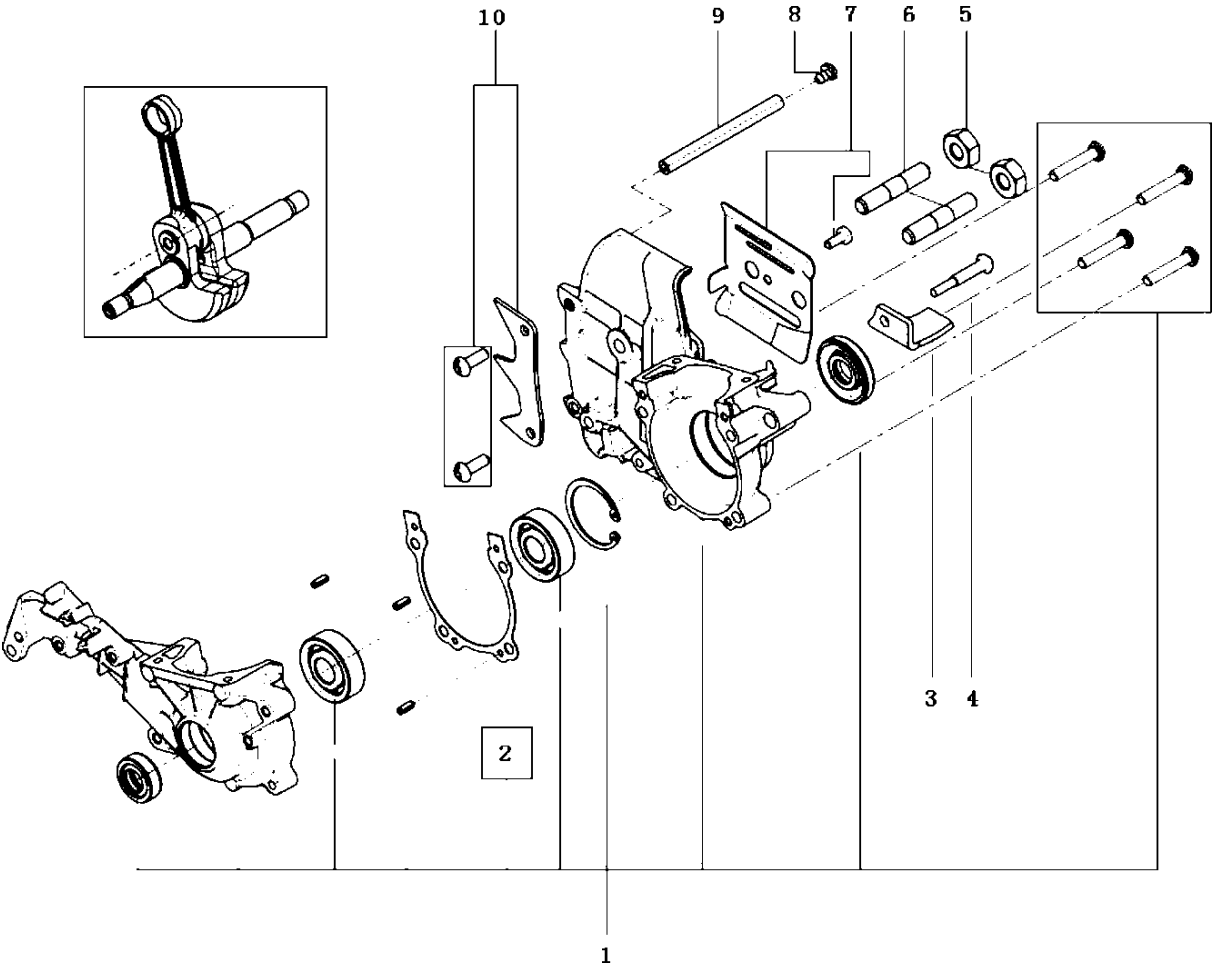

## CLUTCH &amp; OIL PUMP

125, 967068002, 20174500001-Current

Ref	Part No	Description	Remark	QTY	KIT
1	574 22 44-01	SPACER		1	
2	589 40 44-01	OIL PUMP ASSY		1	
3A	574 22 13-02	SCREW		2	2
4	589 40 46-01	COVER ASSY		1	
3B	574 22 13-02	SCREW		2	4
5	574 22 48-01	WORM GEAR		1	
6	585 90 46-01	CLUTCH DRUM		1	
7	514 18 33-01	BEARING		1	
8	574 22 51-01	WASHER		1	
9	574 22 52-01	CLUTCH ASSY		1	

MUFFLER

125, 967068002, 20174500001-Current

Ref	Part No	Description	Remark	QTY	KIT
1	582 63 01-01	FIXING PLATE		1	
2	582 63 04-01	MUFFLER ASSY		1	1, 2
3	588 17 63-01	GASKET		1	1

1

CRANKSHAFT

125, 967068002, 20174500001-Current

Ref	Part No	Description	Remark	QTY	KIT
1	582 62 91-01	CRANKSHAFT ASSY		1	
2	574 22 21-01	SEAL		1	1
3	574 72 66-01	BEARING		2	1
4	574 72 57-01	NEEDLE BEARING		1	1
5	574 22 23-01	SEAL		1	1

## CRANKCASE

125, 967068002, 20174500001-Current

Ref	Part No	Description	Remark	QTY KIT
1	582 62 92-01	SHORT BLOCK ASSY		1
2	574 22 22-01	GASKET		1
3	574 22 58-01	CHAIN CATCHER		1
4	574 73 11-01	SCREW		1
5	574 22 55-01	NUT		2
6	574 72 70-01	SCREW		2
7	582 62 94-01	BAR PLATE		1
8	574 22 46-01	CONNECTOR		1
9	574 22 45-01	HOSE		1
10	582 62 96-01	SPIKE		1