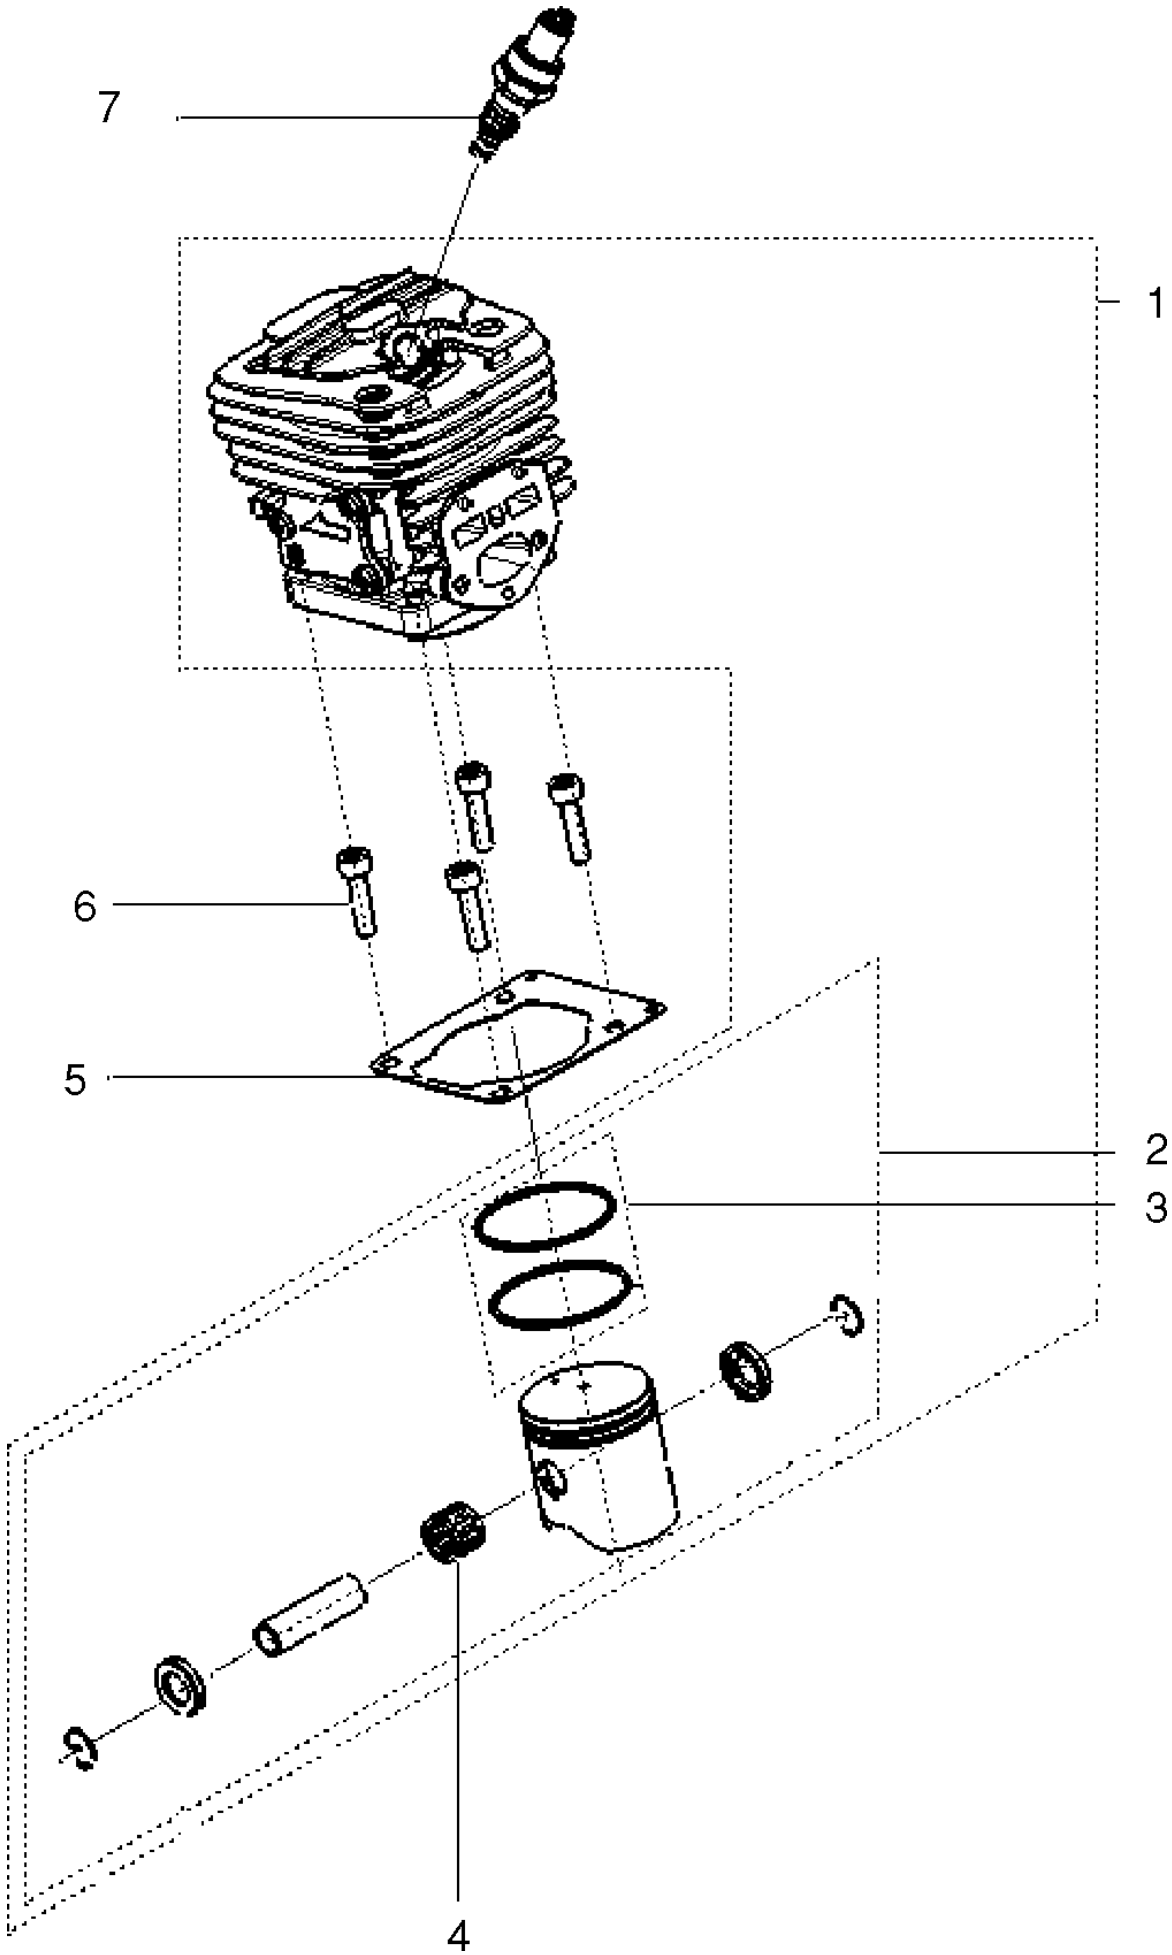

## CHAIN SAWS

125, 967068002, 20174500001-Current

STARTER

125, 967068002, 20174500001-Current

Ref	Part No	Description	Remark	QTY KIT	
1	582 61 83-02	STARTER ASSY		1	
2	584 79 18-01	SPRING		1	1
3	584 79 15-01	STARTER PULLEY		1	1
4	582 61 85-01	PULLEY ASSY		1	1
5	582 28 29-02	DECAL	Brand decal	1	

CYLINDER COVER

125, 967068002, 20174500001-Current

Ref	Part No	Description	Remark	QTY KIT
1	582 61 86-01	CYLINDER ASSY		1
2	582 88 32-01	KNOB		1

IGNITION SYSTEM

125, 967068002, 20174500001-Current

Ref	Part No	Description	Remark	QTY KIT
1	582 61 81-01	FLYWHEEL ASSY		1
2	582 61 82-01	IGNITION KIT		1
3	574 22 64-01	SWITCH		1
4	574 72 72-01	WIRE		1
5	574 22 31-01	WIRE		1

## CYLINDER PISTON

125, 967068002, 20174500001-Current

Ref	Part No	Description	Remark	QTY	KIT
1	582 63 00-03	CYLINDER ASSY		1	
2	582 62 84-01	PISTON ASSY		1	1
3	582 62 85-01	PISTON ASSY		1	1, 2
4	574 72 57-01	NEEDLE BEARING		1	1, 2
5	574 22 20-01	GASKET		1	
6	584 95 59-01	SCREW		4	
7	578 41 02-01	SPARK PLUG		1	

## CLUTCH &amp; OIL PUMP

125, 967068002, 20174500001-Current

Ref	Part No	Description	Remark	QTY	KIT
1	574 22 44-01	SPACER		1	
2	589 40 44-01	OIL PUMP ASSY		1	
3A	574 22 13-02	SCREW		2	2
4	589 40 46-01	COVER ASSY		1	
3B	574 22 13-02	SCREW		2	4
5	574 22 48-01	WORM GEAR		1	
6	585 90 46-01	CLUTCH DRUM		1	
7	514 18 33-01	BEARING		1	
8	574 22 51-01	WASHER		1	
9	574 22 52-01	CLUTCH ASSY		1	