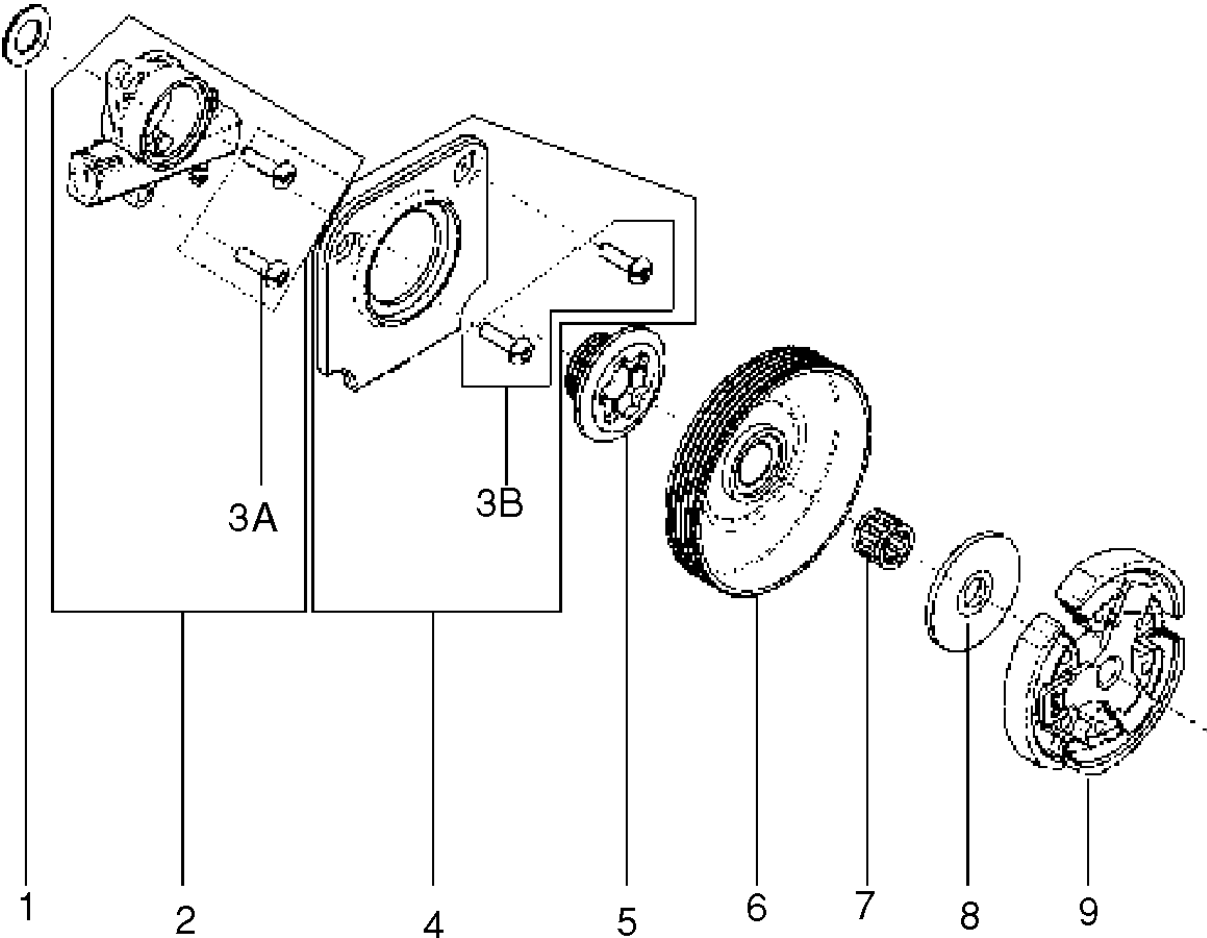

## CHAIN BRAKE

125, 967068002, 20174500001-Current

Ref	Part No	Description	Remark	QTY	KIT
1	582 10 26-02	CHAIN BRAKE ASSY		1	
2	585 59 83-02	HAND GUARD		1	1
3	582 61 01-01	HAND GUARD ASSY		1	1
4	582 61 02-01	BRAKE BAND ASSY		1	1
5	582 10 24-01	CLUTCH COVER ASSY		1	1
6	581 42 73-01	BRAKE BAND		1	1
7	582 61 03-01	GASKET		1	1
8	582 61 05-01	COVER ASSY		1	1
9	582 61 04-01	CHAIN BRAKE		1	1
10	586 04 22-01	SPRING		1	1

CYLINDER COVER

125, 967068002, 20174500001-Current

Ref	Part No	Description	Remark	QTY KIT
1	582 61 86-01	CYLINDER ASSY		1
2	582 88 32-01	KNOB		1

IGNITION SYSTEM

125, 967068002, 20174500001-Current

Ref	Part No	Description	Remark	QTY KIT
1	582 61 81-01	FLYWHEEL ASSY		1
2	582 61 82-01	IGNITION KIT		1
3	574 22 64-01	SWITCH		1
4	574 72 72-01	WIRE		1
5	574 22 31-01	WIRE		1

## CLUTCH &amp; OIL PUMP

125, 967068002, 20174500001-Current

Ref	Part No	Description	Remark	QTY	KIT
1	574 22 44-01	SPACER		1	
2	589 40 44-01	OIL PUMP ASSY		1	
3A	574 22 13-02	SCREW		2	2
4	589 40 46-01	COVER ASSY		1	
3B	574 22 13-02	SCREW		2	4
5	574 22 48-01	WORM GEAR		1	
6	585 90 46-01	CLUTCH DRUM		1	
7	514 18 33-01	BEARING		1	
8	574 22 51-01	WASHER		1	
9	574 22 52-01	CLUTCH ASSY		1	