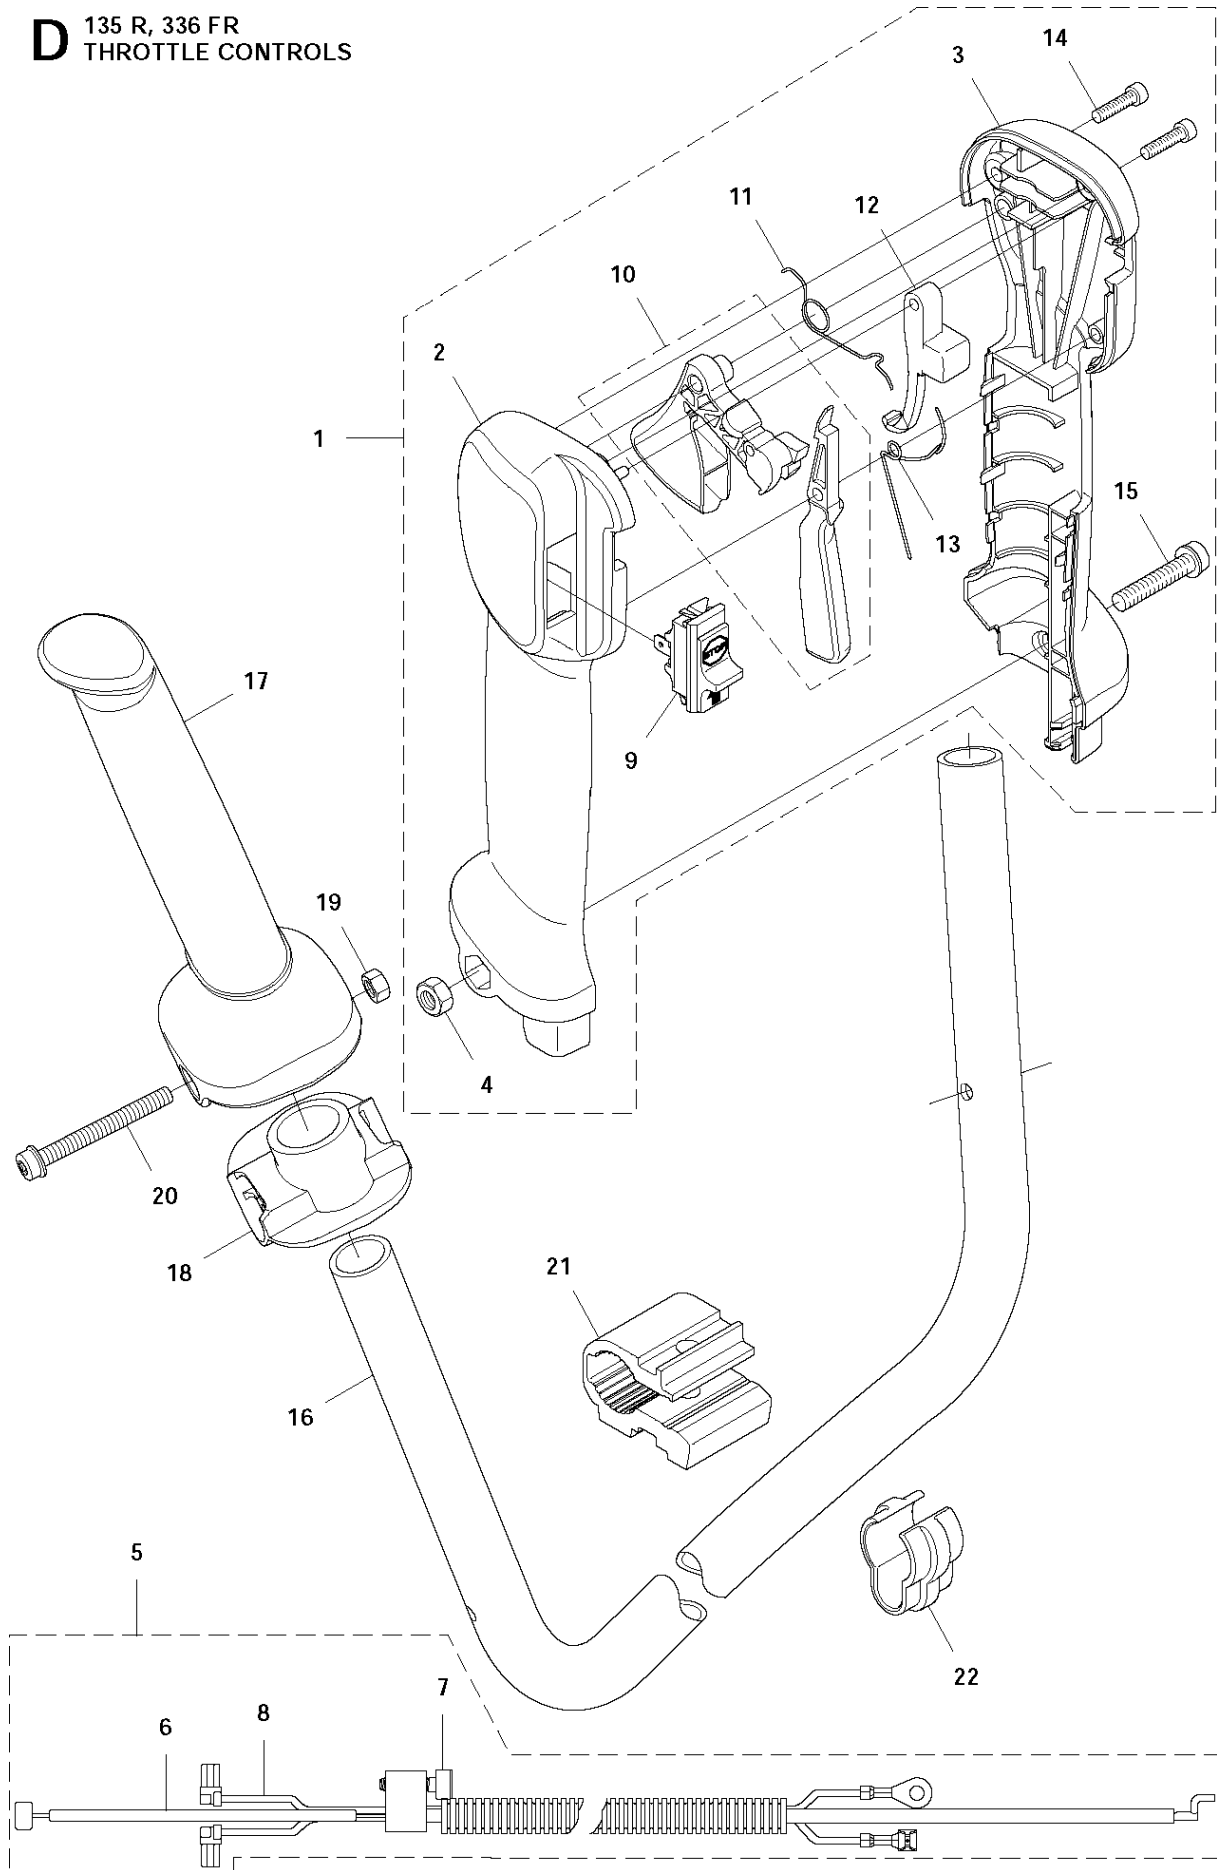

D 135 R, 336 FR
THROTTLE CONTROLS

THROTTLE CONTROLS

135 R

Ref	Part No	Description	Remark	QTY KIT	
1	537 42 45-07	HANDLE SYSTEM		1	
2	537 16 02-03	HANDLE HALF	HARD GRIP, GREY	1	1
2	537 16 02-09	HANDLE HALF	SOFT GRIP, GREY + BLACK TPE	1	1
3	537 16 03-01	HANDLE HALF	HARD GRIP, GREY	1	1
3	537 16 03-02	HANDLE HALF	SOFT GRIP, GREY + BLACK TPE	1	1
4	503 22 10-13	HEXAGON NUT		1	1
5	537 35 96-02	WIRING ASSY		1	
6	537 37 78-01	THROTTLE CABLE ASSY		1	5
7	503 21 66-18	SCREW IHSC T		1	5
8	503 87 85-07	SHORT CIRCUIT CABLE		1	5
9	537 41 90-01	SWITCH		1	1
10	506 49 77-01	THROTTLE CONTROL		1	1
11	537 17 42-01	SPRING THROTTLE TRIG		1	1
12	537 16 07-01	THROTTLE LOCKOUT		1	1
13	537 17 43-01	SPRING		1	1
14	503 21 66-18	SCREW IHSC T		2	1
15	503 20 07-35	SCREW IHSCFM		1	1
16	502 19 95-03	HANDLEBAR		1	
17	537 17 28-01	HANDLE		1	
18	537 17 29-01	COVER		1	
19	731 23 14-01	HEXAGON NUT		1	
20	503 20 02-45	SCREW IHSCFM		1	
21	503 75 00-02	HANDLEBAR BRACKET		1	
22	502 21 12-01	STAPLE		1