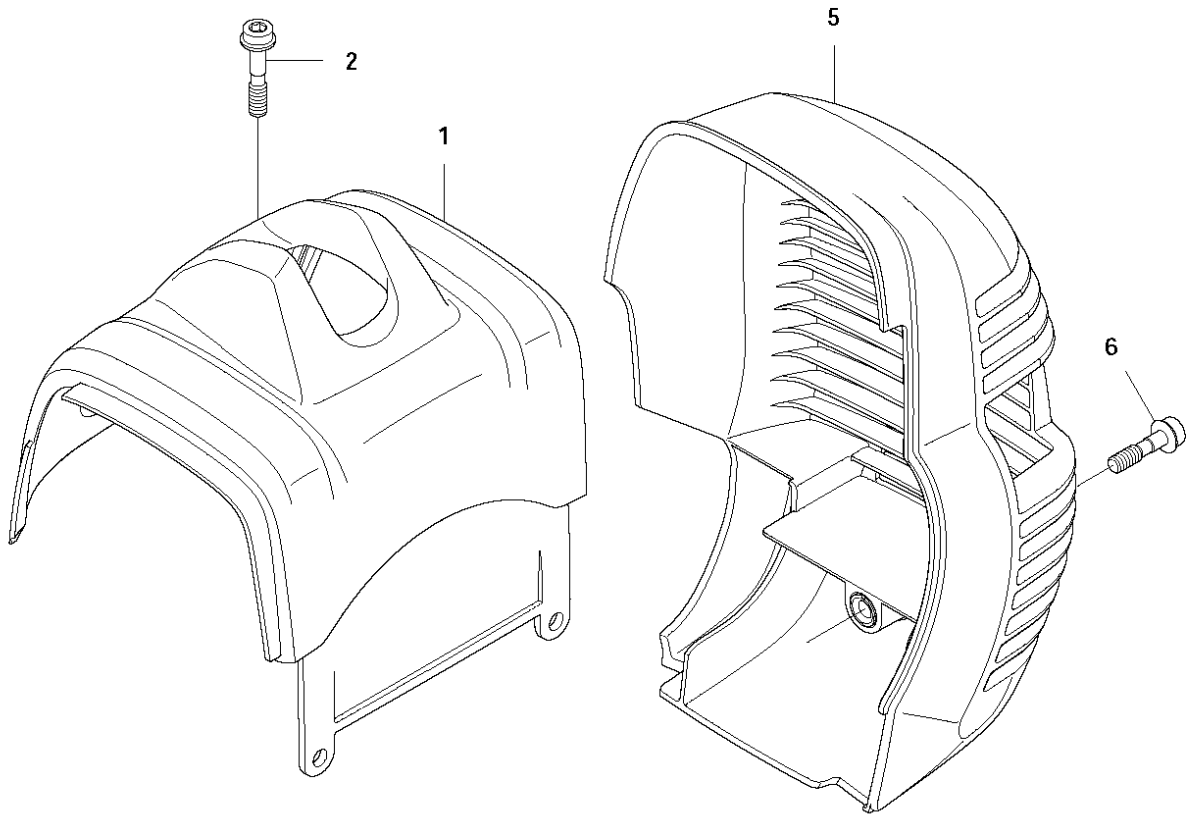

G 135 R, 336 FR
CYLINDER COVER

CYLINDER COVER

135 R

Ref	Part No	Description	Remark	QTY KIT
1	575 86 50-02	CYLINDER COVER ASSY	Spare part with Captive Screw	1
2	573 99 43-05	SCREW IHSCFMO	Captiv Screw	1
3	575 86 57-01	PROTECTIVE PLATE	336 FR	1
4	503 20 03-02	SCREW IHSCFM		1
5	575 86 48-01	MUFFLER GUARD	Spare part with Captive Screw	1
6	574 47 70-03	SCREW IHSCFMO	Captiv Screw	2
7	576 99 86-14	LABEL	336 FR	1
8	576 99 86-15	LABEL	135 R	1
9	577 23 11-01	DAMPER	135 R	1