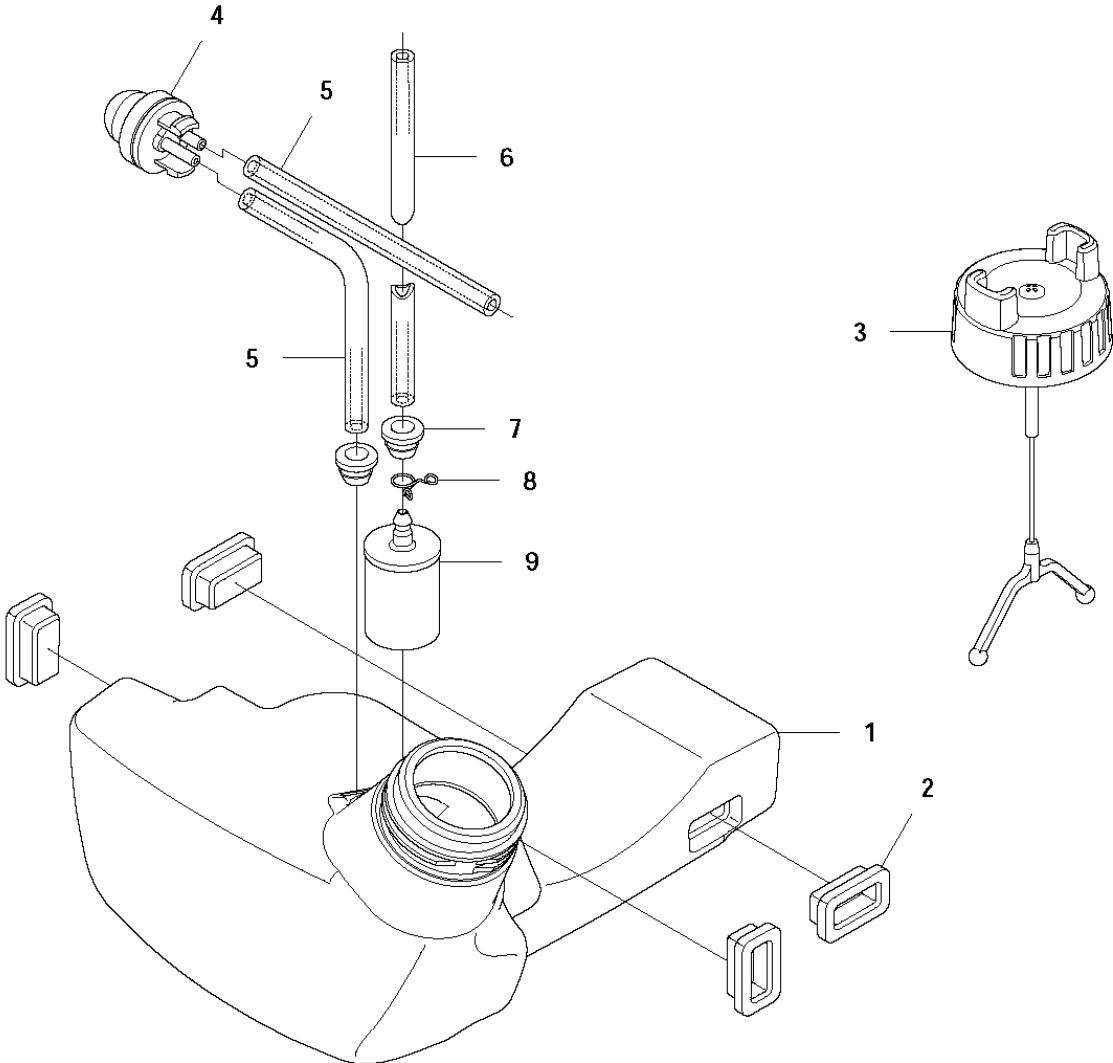

E 135 R, 336 FR
FUEL TANK

FUEL TANK

135 R

Ref	Part No	Description	Remark	QTY KIT
1	544 32 88-01	TANK ASSY		1
2	503 91 10-01	SUSPENSION		4
3	590 32 48-01	TANK CAP ASSY		1
4	503 93 66-01	PURGE		1
5	537 04 24-12	FUEL HOSE		2
6	537 05 23-01	FUEL HOSE		1
7	503 73 58-01	BUSHING		2
8	537 18 49-01	O-RING		1
9	503 44 32-01	FUEL FILTER		1