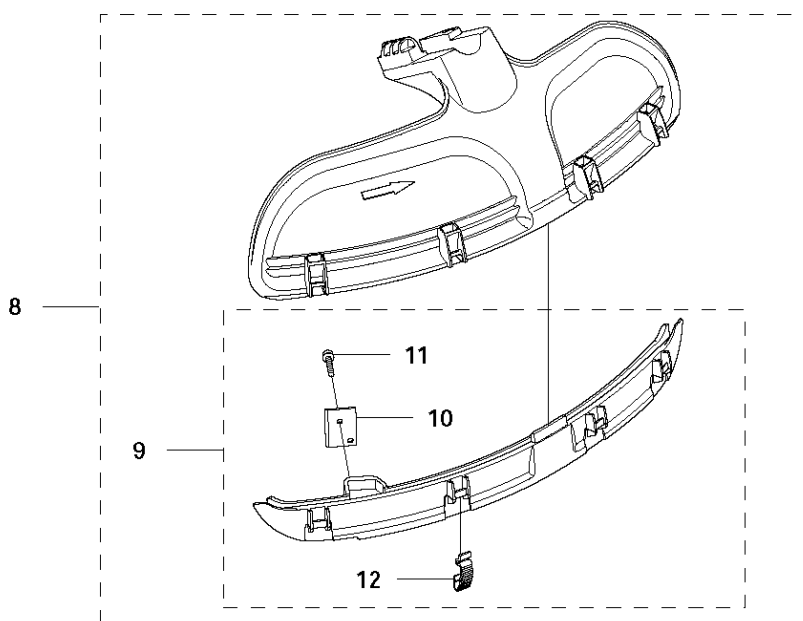

R1 135 R, 336 FR
ACCESSORIES

ACCESSORIES

135 R

Ref	Part No	Description	Remark	QTY KIT	
1	501 32 04-02	SAW BLADE GUARD		1	
2	574 53 06-01	CLAMP	Spare part with Captive Screw	1	1
3	573 99 43-04	SCREW IHSCFMO	Captive Screw	2	1,2
4	501 32 08-01	ADAPTER		1	1
5	574 53 26-01	BLADE GUARD		1	1
6	503 20 02-16	SCREW IHSCFM		4	1,5
7	574 03 95-01	LOCK NUT		4	1,5
8	537 33 16-03	SPLASH GUARD		1	
9	537 39 63-03	SPLASH GUARD		1	8
10	503 79 88-02	BLADE		1	8,9
11	503 21 07-16	SCREW IHSC T		1	8,9
12	537 38 72-01	SNAP LOCKING		4	8,9
13	537 34 94-03	TRIMMER GUARD ASSY		1	
14	503 21 68-25	SCREW IHSCFT		1	13
15	503 79 88-02	BLADE		1	13
16	544 12 45-01	RETAINER		1	13
17	502 44 81-01	TRIMMER GUARD ASSY		1	
18	503 21 68-25	SCREW IHSCFT		1	17
19	503 79 88-02	BLADE		1	17