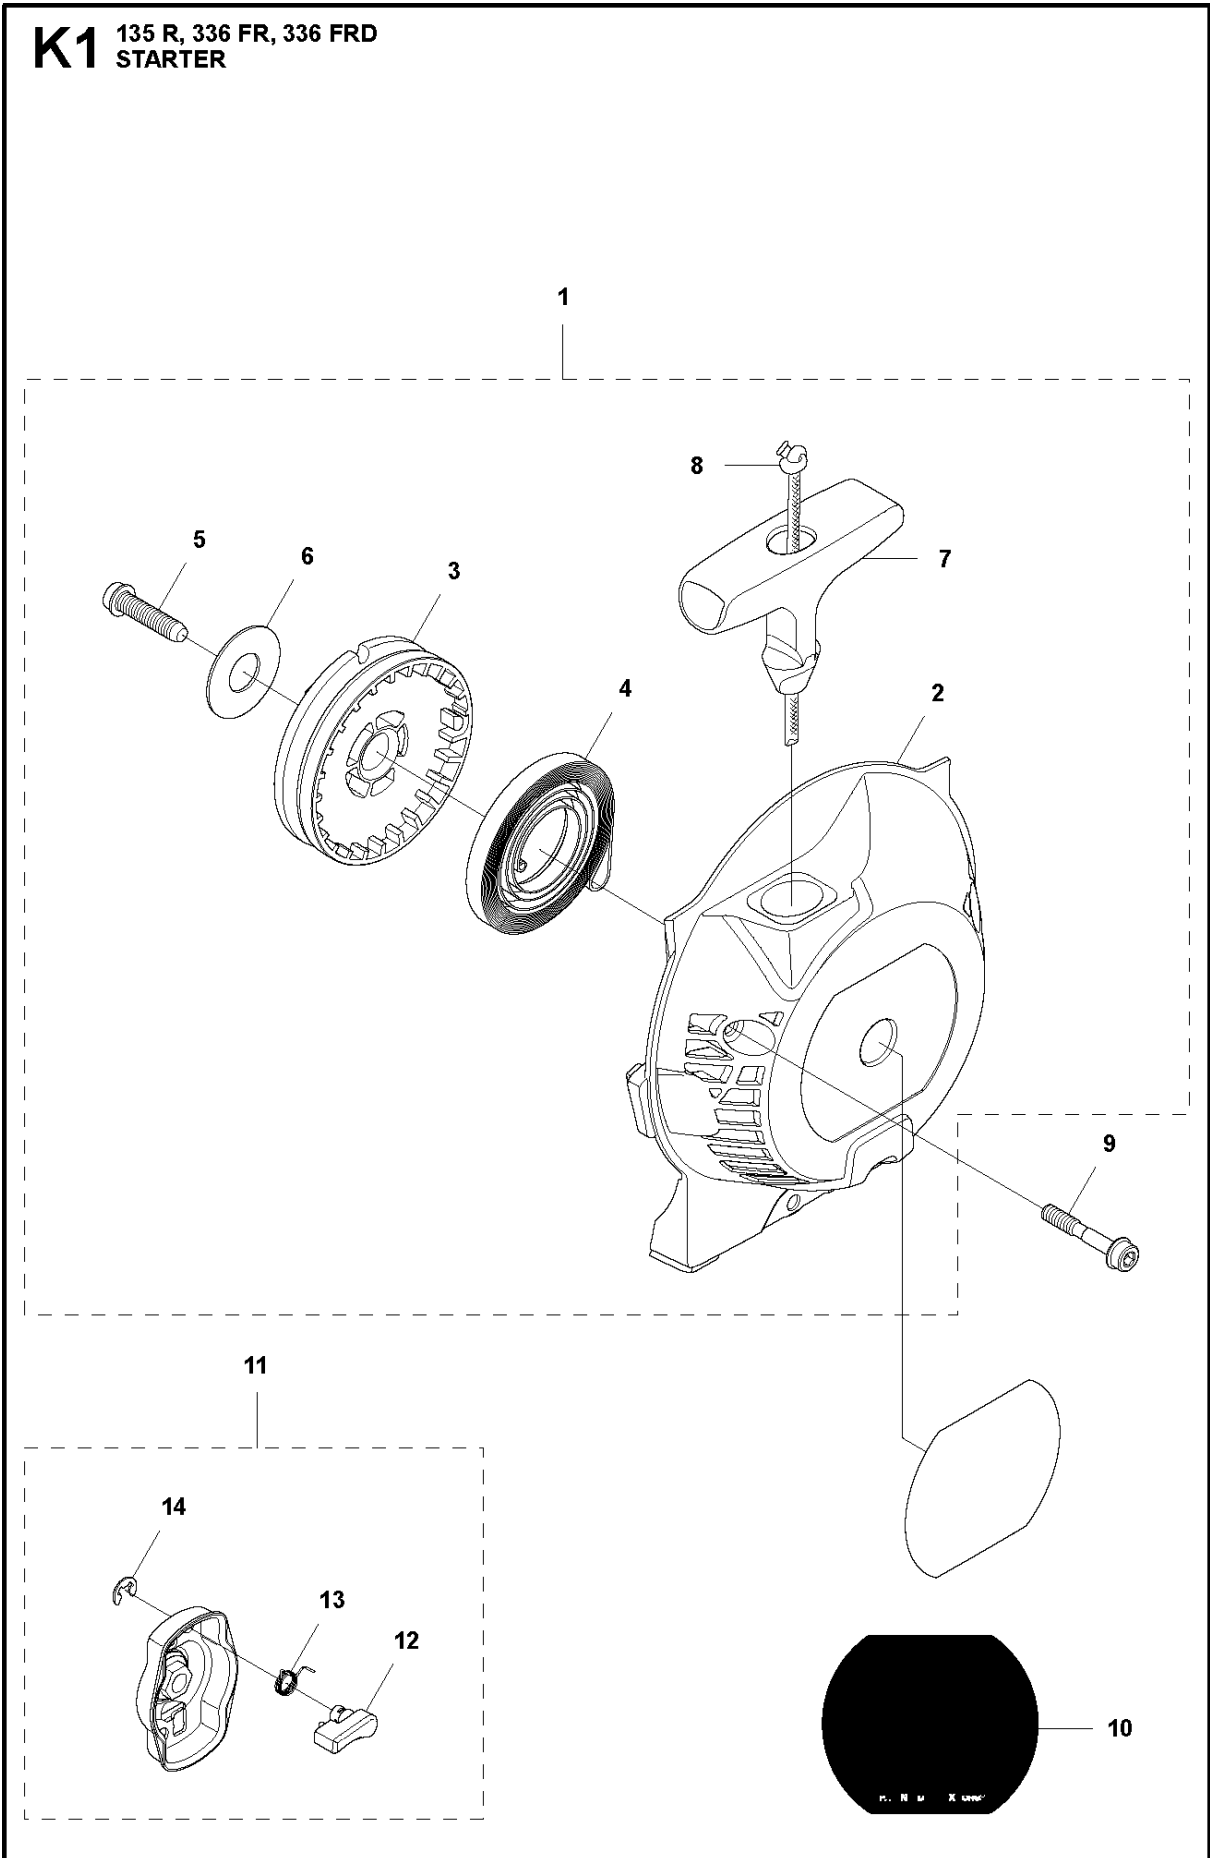

K1 135 R, 336 FR, 336 FRD
STARTER

STARTER

135 R

Ref	Part No	Description	Remark	QTY KIT	
1	575 84 08-01	STARTER ASSY		1	
2	575 84 09-01	STARTER HOUSING	Spare part adapted for captive screw	1	1
3	537 32 50-03	STARTER PULLEY		1	1
4	503 85 99-01	RECOIL SPRING		1	1
5	503 21 88-76	SCREW IHST		1	1
6	503 23 00-80	WASHER		1	1
7	537 23 25-01	STARTER HANDLE		1	1
8	505 30 51-25	STARTER CORD		1	1
9	573 99 43-05	SCREW IHSCFMO	Captive screw	3	
10	577 22 36-01	DECAL		1	
11	503 87 33-05	STARTER PAWL		1	
12	503 87 35-02	STARTER PAWL		2	11
13	503 87 36-01	SPRING		2	11
14	735 31 08-20	E-CLIP		2	11