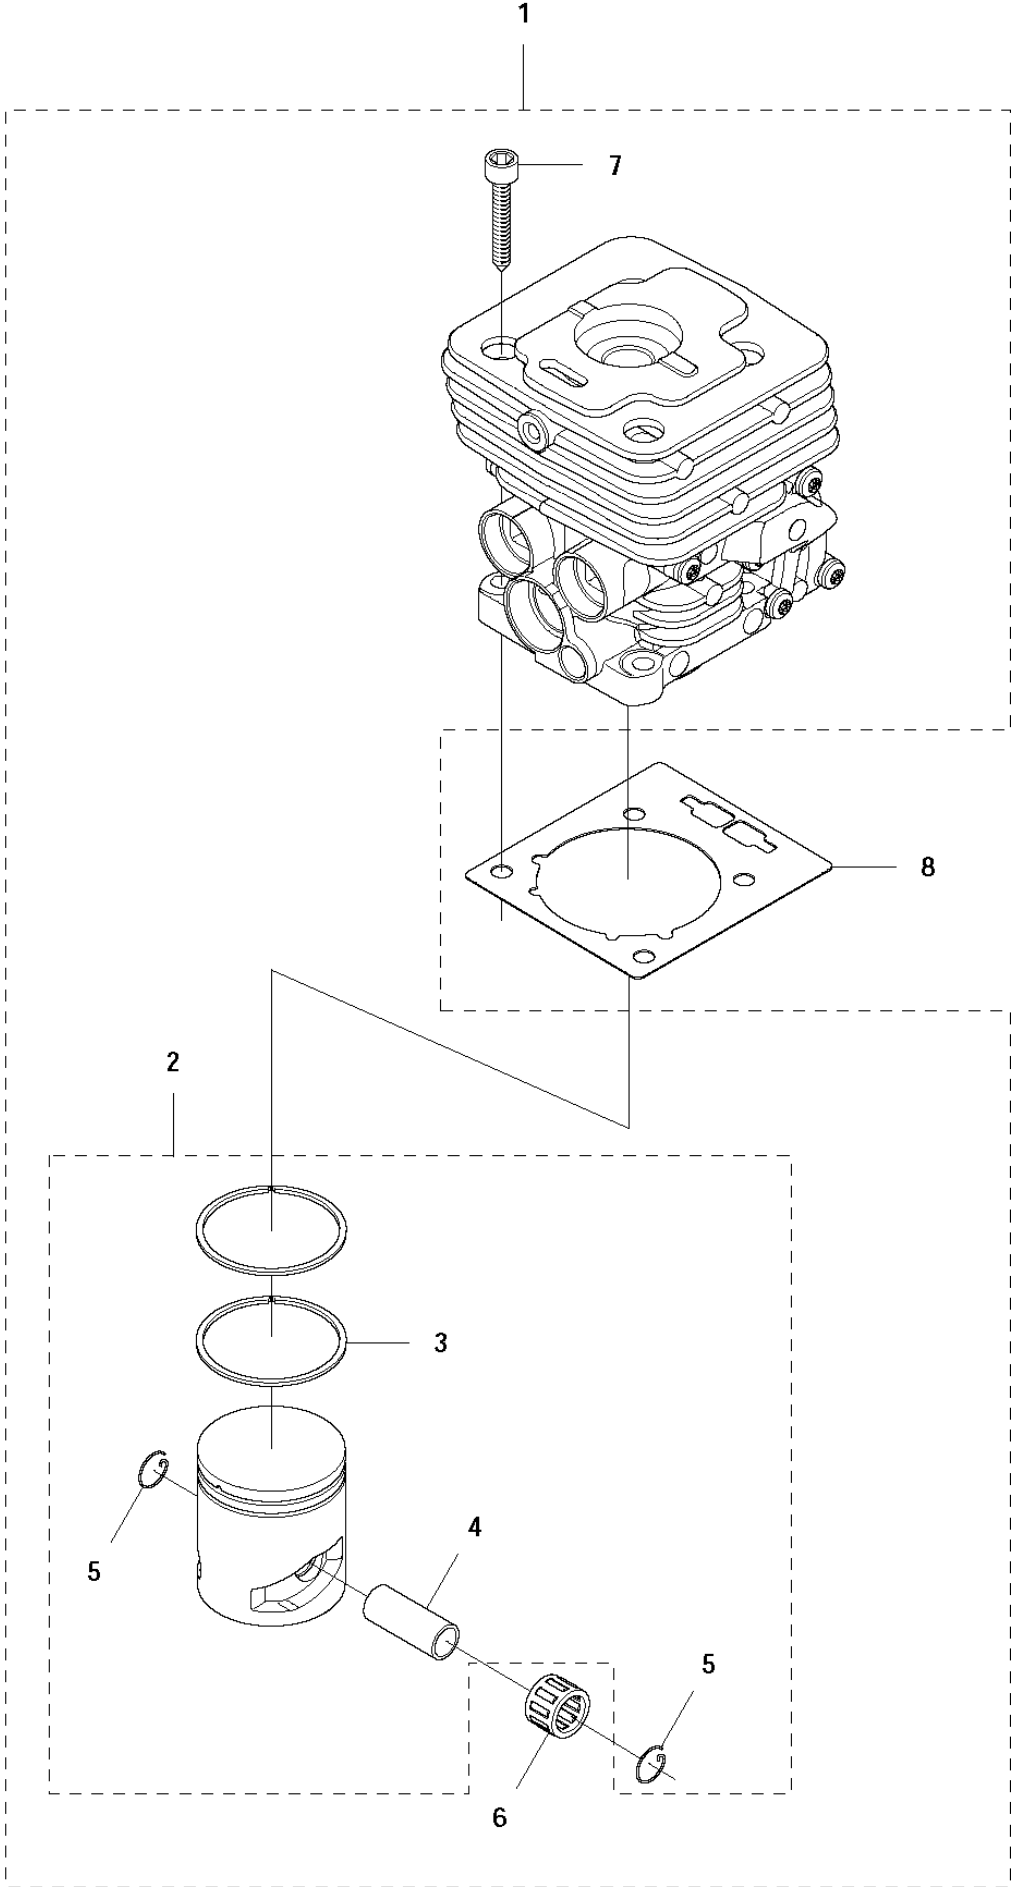

K1 135 R, 336 FR, 336 FRD
STARTER

STARTER

135 R

Ref	Part No	Description	Remark	QTY KIT	
1	575 84 08-01	STARTER ASSY		1	
2	575 84 09-01	STARTER HOUSING	Spare part adapted for captive screw	1	1
3	537 32 50-03	STARTER PULLEY		1	1
4	503 85 99-01	RECOIL SPRING		1	1
5	503 21 88-76	SCREW IHST		1	1
6	503 23 00-80	WASHER		1	1
7	537 23 25-01	STARTER HANDLE		1	1
8	505 30 51-25	STARTER CORD		1	1
9	573 99 43-05	SCREW IHSCFMO	Captive screw	3	
10	577 22 36-01	DECAL		1	
11	503 87 33-05	STARTER PAWL		1	
12	503 87 35-02	STARTER PAWL		2	11
13	503 87 36-01	SPRING		2	11
14	735 31 08-20	E-CLIP		2	11

L 135 R, 336 FR, 336 FRD
IGNITION SYSTEM

IGNITION SYSTEM

135 R

Ref	Part No	Description	Remark	QTY KIT
1	537 24 96-01	FLYWHEEL		1
2	731 71 16-51	HEXAGON NUT FLANGE		1
3	544 12 70-01	IGNITION MODULE		1
4	503 20 25-16	SCREW IHSCM		2
5	503 23 51-09	SPARK PLUG		1
6	537 23 93-01	CONTACT SPRING		1

M 135 R, 336 FR
CYLINDER & PISTON

CYLINDER PISTON

135 R

Ref	Part No	Description	Remark	QTY	KIT
1	544 40 06-01	CYLINDER ASSY		1	
2	585 99 83-02	PISTON ASSY		1	1
3	503 28 90-54	PISTON RING		2	1,2
4	503 28 91-19	PISTON PIN		1	1,2
5	737 44 10-00	SNAP RING		2	1,2
6	503 41 41-01	NEEDLE BEARING		1	1
7	725 53 33-55	SCREW IHSCM		4	1
8	537 33 30-02	GASKET		1	