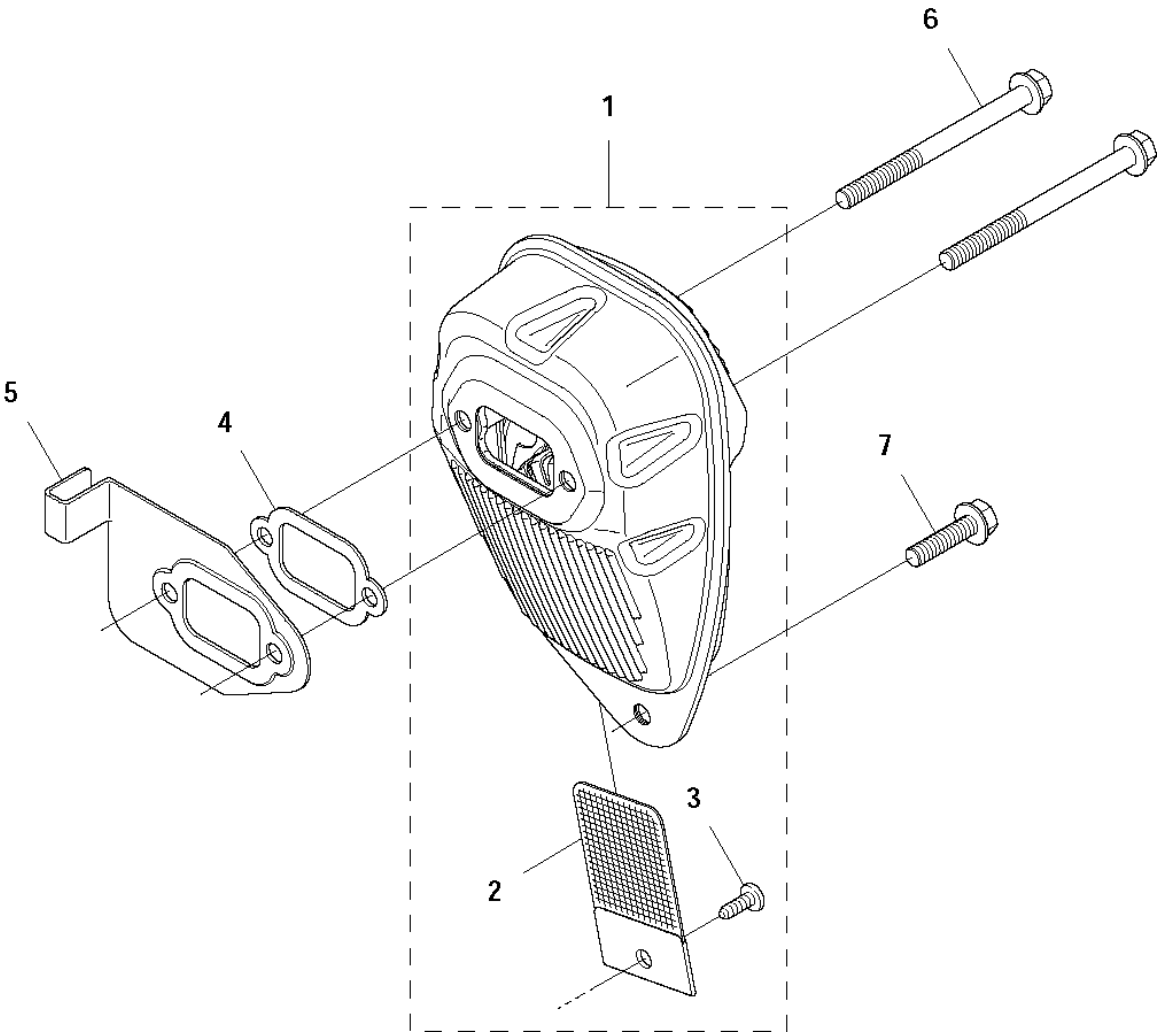

H 135 R, 336 FR
MUFFLER

MUFFLER

135 R

Ref	Part No	Description	Remark	QTY	KIT
1	505 40 86-01	MUFFLER ASSY	CAT	1	
2	544 11 68-01	SPARK ARRESTER SCREEN		1	1
3	724 12 87-59	SCREW CRPANM		1	1
4	537 33 31-01	GASKET		1	
5	537 34 08-01	AIR CONDUCTOR		1	
6	503 20 29-63	SCREW IHSCFM		2	
7	503 20 03-20	SCREW IHSCFM		1