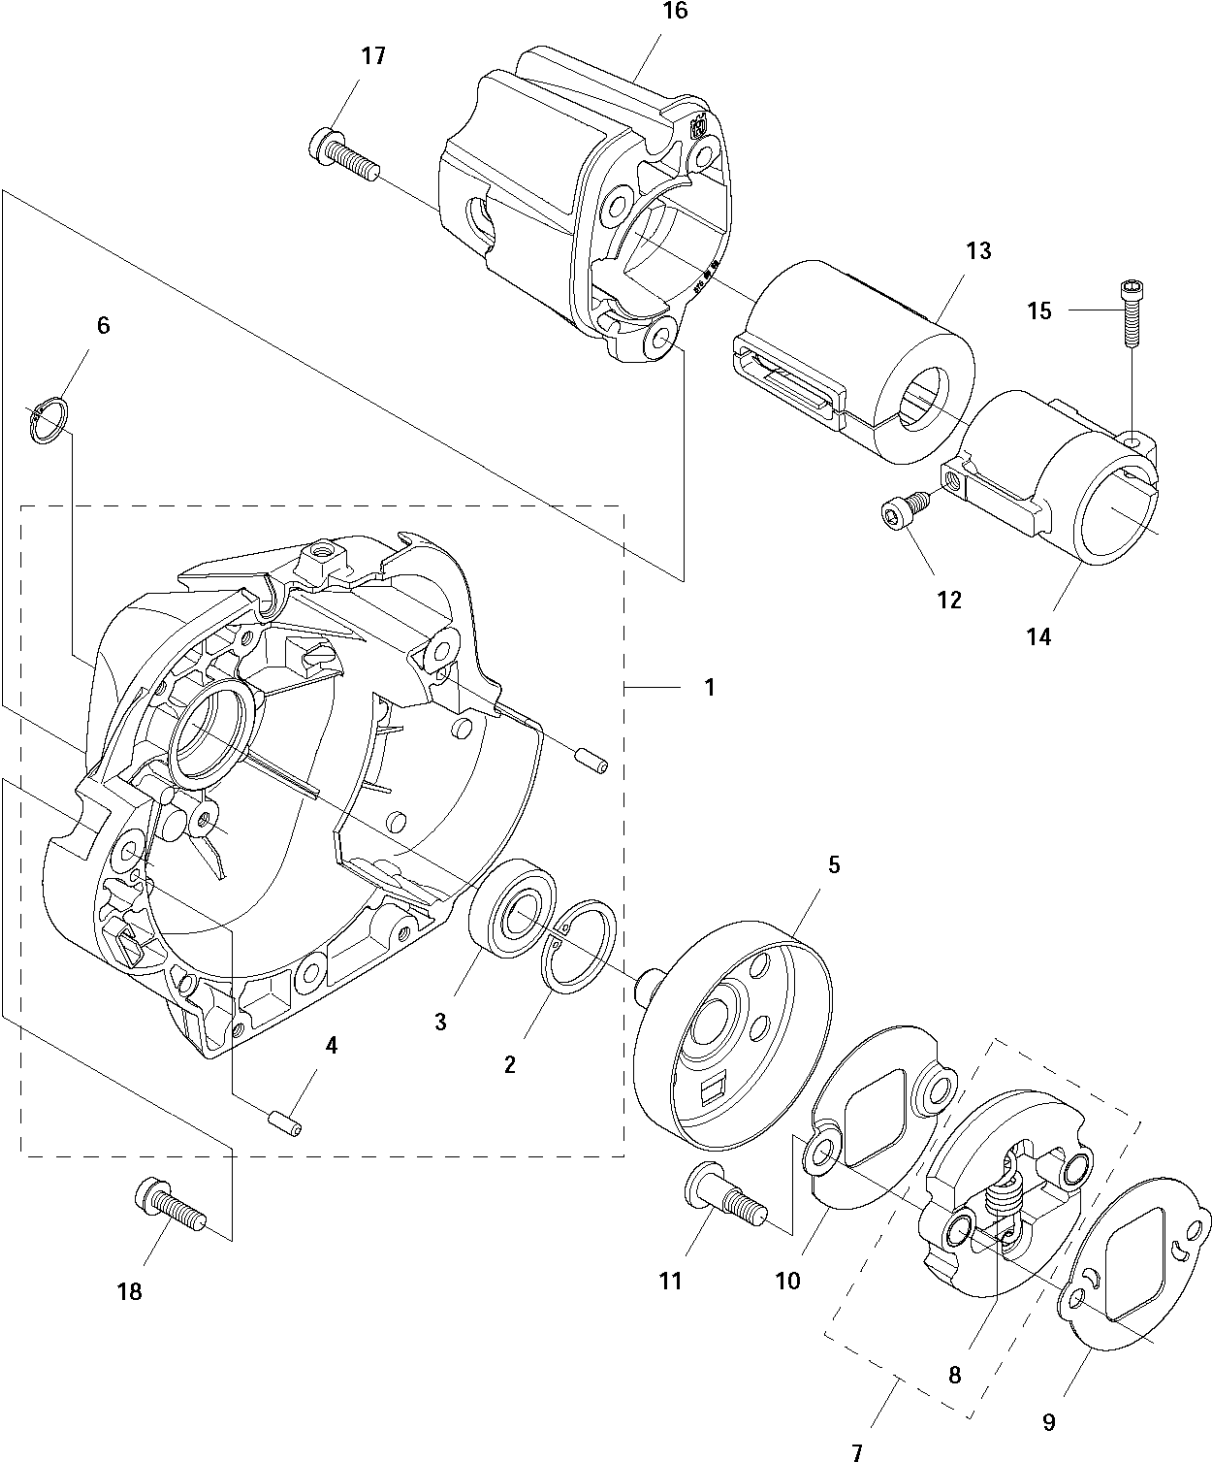

D 135 R, 336 FR
THROTTLE CONTROLS

THROTTLE CONTROLS

135 R

Ref	Part No	Description	Remark	QTY KIT	
1	537 42 45-07	HANDLE SYSTEM		1	
2	537 16 02-03	HANDLE HALF	HARD GRIP, GREY	1	1
2	537 16 02-09	HANDLE HALF	SOFT GRIP, GREY + BLACK TPE	1	1
3	537 16 03-01	HANDLE HALF	HARD GRIP, GREY	1	1
3	537 16 03-02	HANDLE HALF	SOFT GRIP, GREY + BLACK TPE	1	1
4	503 22 10-13	HEXAGON NUT		1	1
5	537 35 96-02	WIRING ASSY		1	
6	537 37 78-01	THROTTLE CABLE ASSY		1	5
7	503 21 66-18	SCREW IHSC T		1	5
8	503 87 85-07	SHORT CIRCUIT CABLE		1	5
9	537 41 90-01	SWITCH		1	1
10	506 49 77-01	THROTTLE CONTROL		1	1
11	537 17 42-01	SPRING THROTTLE TRIG		1	1
12	537 16 07-01	THROTTLE LOCKOUT		1	1
13	537 17 43-01	SPRING		1	1
14	503 21 66-18	SCREW IHSC T		2	1
15	503 20 07-35	SCREW IHSCFM		1	1
16	502 19 95-03	HANDLEBAR		1	
17	537 17 28-01	HANDLE		1	
18	537 17 29-01	COVER		1	
19	731 23 14-01	HEXAGON NUT		1	
20	503 20 02-45	SCREW IHSCFM		1	
21	503 75 00-02	HANDLEBAR BRACKET		1	
22	502 21 12-01	STAPLE		1	

E 135 R, 336 FR
FUEL TANK

FUEL TANK

135 R

Ref	Part No	Description	Remark	QTY KIT
1	544 32 88-01	TANK ASSY		1
2	503 91 10-01	SUSPENSION		4
3	590 32 48-01	TANK CAP ASSY		1
4	503 93 66-01	PURGE		1
5	537 04 24-12	FUEL HOSE		2
6	537 05 23-01	FUEL HOSE		1
7	503 73 58-01	BUSHING		2
8	537 18 49-01	O-RING		1
9	503 44 32-01	FUEL FILTER		1

F 135 R, 336 FR
CLUTCH

Ref	Part No	Description	Remark	QTY	KIT
1	574 84 29-01	CLUTCH COVER ASSY		1	
2	735 31 28-10	CIRCLIP		1	1
3	738 21 01-04	BALL BEARING		1	1
4	503 24 07-02	PARALLEL PIN		2	1
5	537 35 29-01	CLUTCH DRUM		1	
6	735 31 14-00	CIRCLIP		1	
7	537 34 04-01	CLUTCH		1	
8	537 42 72-01	SPRING		1	7
9	537 04 68-01	WASHER		1	
10	537 41 57-01	WASHER		1	
11	537 41 81-01	SCREW		2	
12	503 21 74-11	SCREW IH SCT		1	
13	537 32 27-01	ANTIVIBRATION ELEMENT		1	
14	537 31 01-01	COMPRESSION SLEEVE		1	
15	725 53 33-55	SCREW IHSCM		1	
16	575 86 58-01	COVER		1	
17	503 20 03-20	SCREW IHSCFM		3	
18	537 41 81-01	SCREW		3	