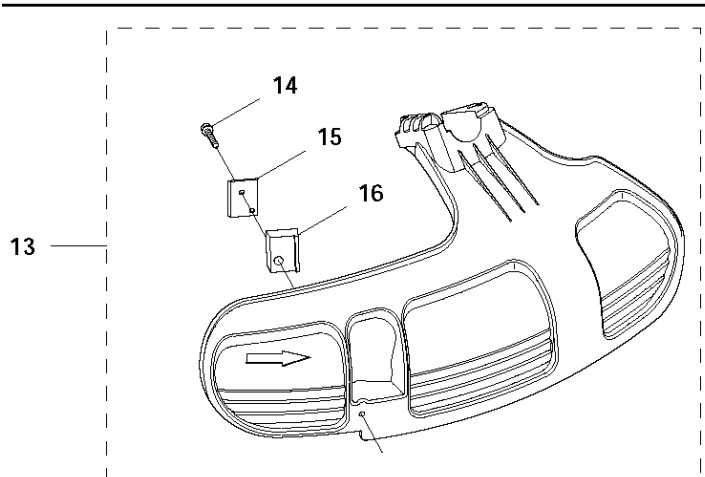

R1 135 R, 336 FR
ACCESSORIES

ACCESSORIES

135 R

Ref	Part No	Description	Remark	QTY KIT	
1	501 32 04-02	SAW BLADE GUARD		1	
2	574 53 06-01	CLAMP	Spare part with Captive Screw	1	1
3	573 99 43-04	SCREW IHSCFMO	Captive Screw	2	1,2
4	501 32 08-01	ADAPTER		1	1
5	574 53 26-01	BLADE GUARD		1	1
6	503 20 02-16	SCREW IHSCFM		4	1,5
7	574 03 95-01	LOCK NUT		4	1,5
8	537 33 16-03	SPLASH GUARD		1	
9	537 39 63-03	SPLASH GUARD		1	8
10	503 79 88-02	BLADE		1	8,9
11	503 21 07-16	SCREW IHSC T		1	8,9
12	537 38 72-01	SNAP LOCKING		4	8,9
13	537 34 94-03	TRIMMER GUARD ASSY		1	
14	503 21 68-25	SCREW IHSCFT		1	13
15	503 79 88-02	BLADE		1	13
16	544 12 45-01	RETAINER		1	13
17	502 44 81-01	TRIMMER GUARD ASSY		1	
18	503 21 68-25	SCREW IHSCFT		1	17
19	503 79 88-02	BLADE		1	17