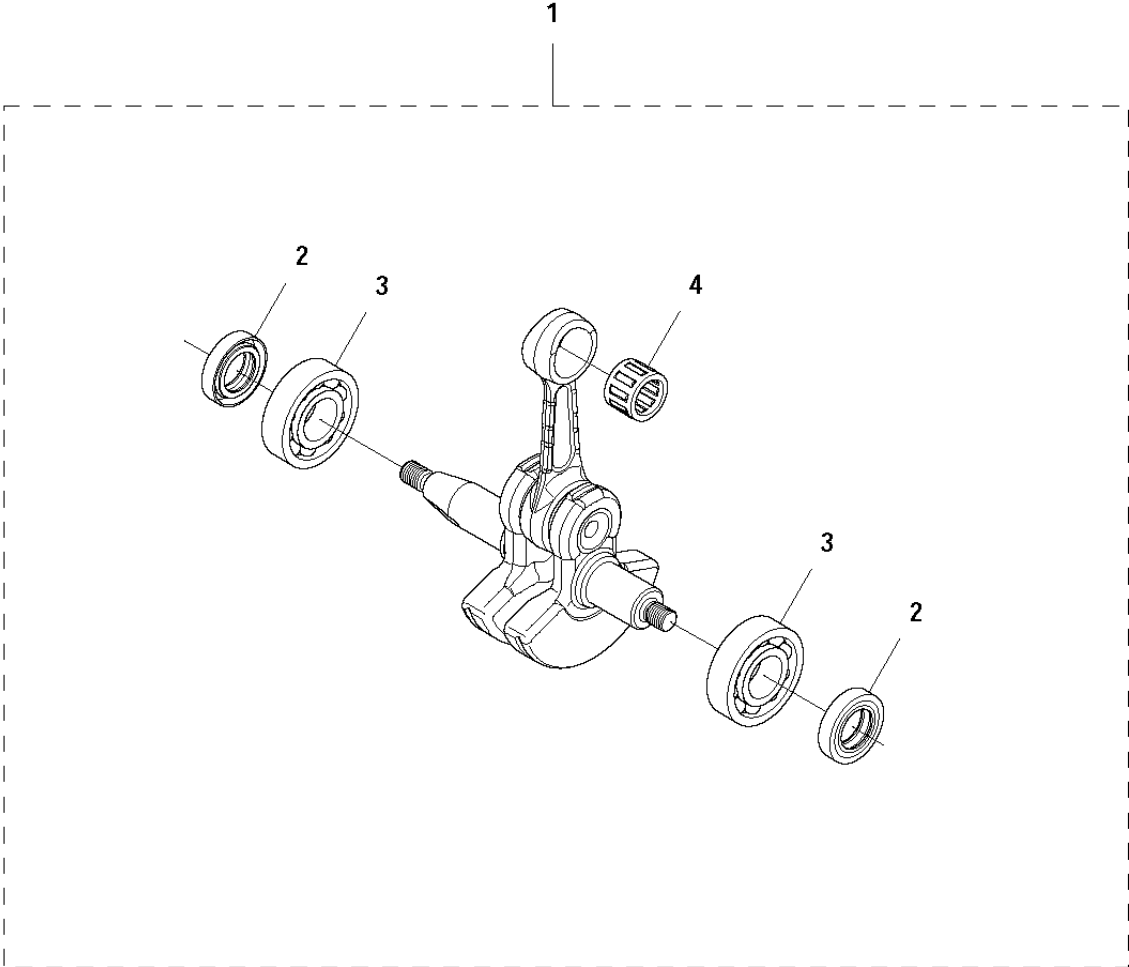

N 135 R, 336 FR
CRANK SHAFT

CRANKSHAFT

135 R

Ref	Part No	Description	Remark	QTY	KIT
1	544 03 90-01	CRANKSHAFT ASSY		1	
2	503 26 02-02	SEALING RING		2	1
3	738 21 01-10	BALL BEARING		2	1
4	503 41 41-01	NEEDLE BEARING		1	1