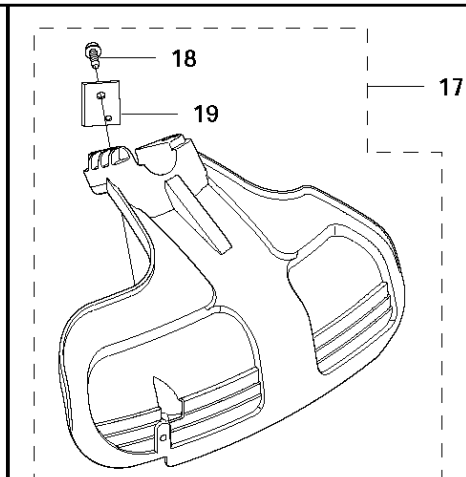

R1 135 R, 336 FR
ACCESSORIES

ACCESSORIES

135 R

Ref	Part No	Description	Remark	QTY KIT	
1	501 32 04-02	SAW BLADE GUARD		1	
2	574 53 06-01	CLAMP	Spare part with Captive Screw	1	1
3	573 99 43-04	SCREW IHSCFMO	Captive Screw	2	1,2
4	501 32 08-01	ADAPTER		1	1
5	574 53 26-01	BLADE GUARD		1	1
6	503 20 02-16	SCREW IHSCFM		4	1,5
7	574 03 95-01	LOCK NUT		4	1,5
8	537 33 16-03	SPLASH GUARD		1	
9	537 39 63-03	SPLASH GUARD		1	8
10	503 79 88-02	BLADE		1	8,9
11	503 21 07-16	SCREW IHSC T		1	8,9
12	537 38 72-01	SNAP LOCKING		4	8,9
13	537 34 94-03	TRIMMER GUARD ASSY		1	
14	503 21 68-25	SCREW IHSCFT		1	13
15	503 79 88-02	BLADE		1	13
16	544 12 45-01	RETAINER		1	13
17	502 44 81-01	TRIMMER GUARD ASSY		1	
18	503 21 68-25	SCREW IHSCFT		1	17
19	503 79 88-02	BLADE		1	17