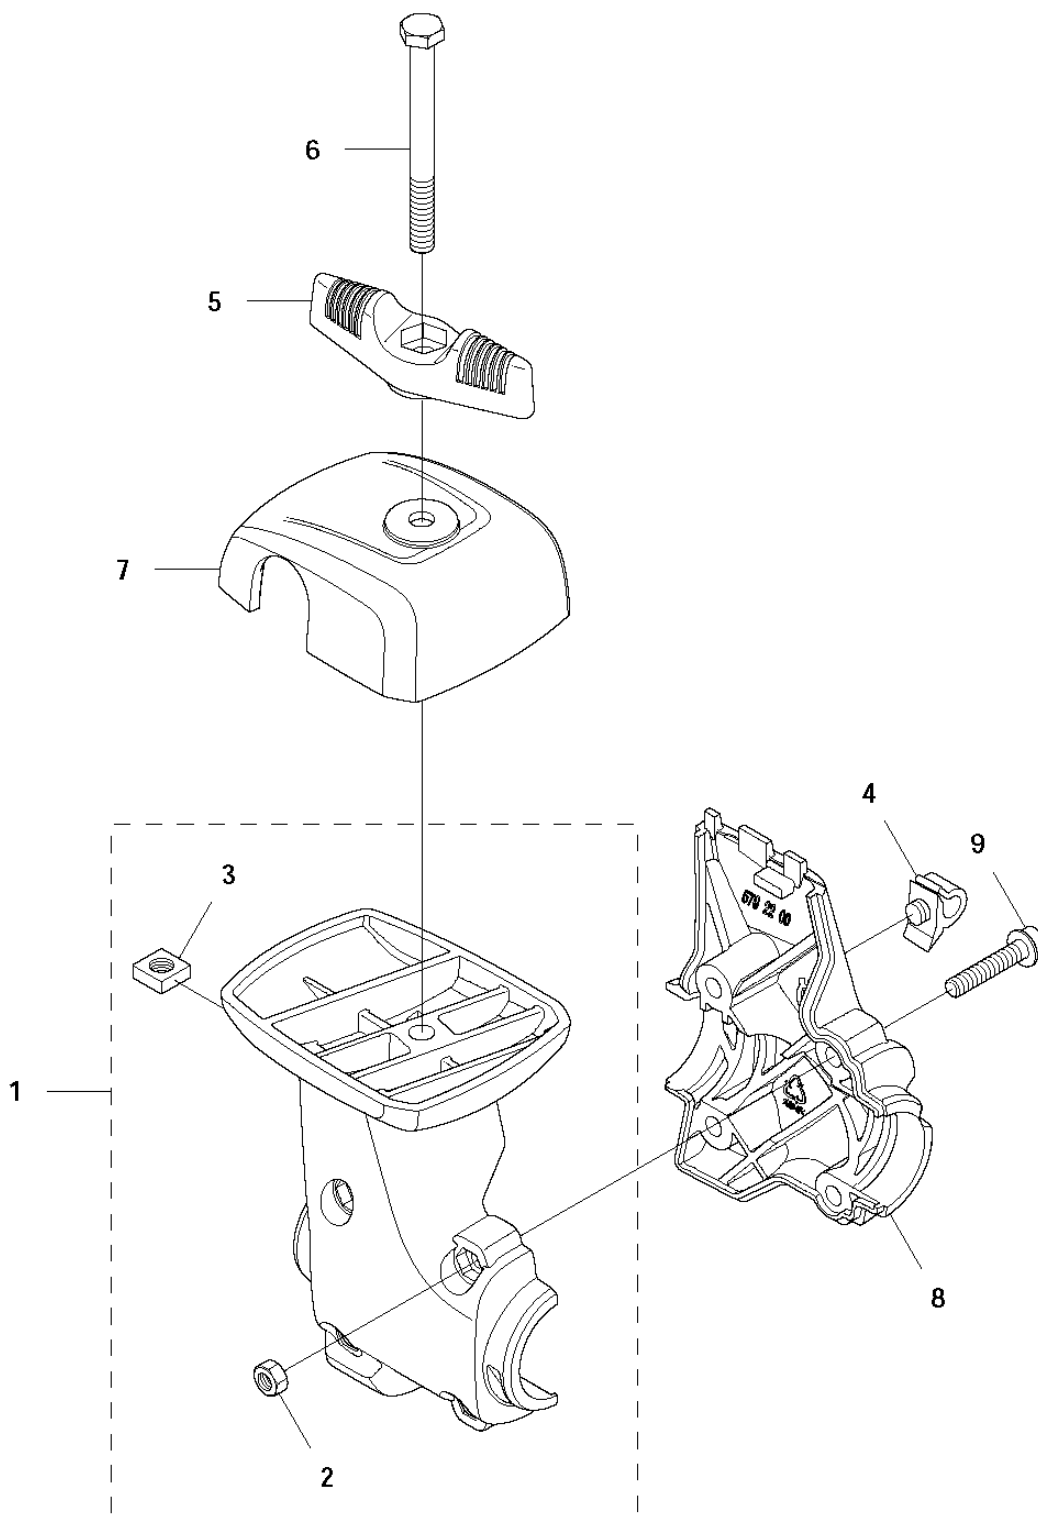

B2 135 R
SHAFT

SHAFT

135 R

Ref	Part No	Description	Remark	QTY	KIT
1	501 91 97-01	TUBE ASSY		1	
2	537 21 41-01	TUBE		1	1
3	537 31 39-01	GUIDE		1	1
4	537 36 02-01	SPACER		1	1
5	537 36 02-02	SPACER		1	1
6	544 18 32-01	DRIVE SHAFT		1	
7	537 13 04-03	KNOB		1	
8	725 23 31-51	SCREW		1	
9	505 16 10-01	LOOP		1	9
10	537 35 01-01	LOOP		1	
11	503 21 75-16	SCREW IHSCFT		1	
12	537 37 61-01	WIRING		1	
13	589 29 51-01	LABEL		1	

C 135 R, 336 FR
TOWER

Ref	Part No	Description	Remark	QTY	KIT
1	576 27 74-01	HANDLEBAR BRACKET		1	
2	731 23 14-01	HEXAGON NUT		4	1
3	502 19 71-01	SQUARE NUT		1	1
4	502 28 61-01	CLIP		1	
5	502 20 38-01	KNOB		1	
6	725 23 83-51	SCREW EHHM		1	
7	576 22 01-01	COVER		1	
8	576 22 00-01	LID		1	
9	503 20 07-78	SCREW IHSCFM		4	

D 135 R, 336 FR
THROTTLE CONTROLS

THROTTLE CONTROLS

135 R

Ref	Part No	Description	Remark	QTY KIT	
1	537 42 45-07	HANDLE SYSTEM		1	
2	537 16 02-03	HANDLE HALF	HARD GRIP, GREY	1	1
2	537 16 02-09	HANDLE HALF	SOFT GRIP, GREY + BLACK TPE	1	1
3	537 16 03-01	HANDLE HALF	HARD GRIP, GREY	1	1
3	537 16 03-02	HANDLE HALF	SOFT GRIP, GREY + BLACK TPE	1	1
4	503 22 10-13	HEXAGON NUT		1	1
5	537 35 96-02	WIRING ASSY		1	
6	537 37 78-01	THROTTLE CABLE ASSY		1	5
7	503 21 66-18	SCREW IHSC T		1	5
8	503 87 85-07	SHORT CIRCUIT CABLE		1	5
9	537 41 90-01	SWITCH		1	1
10	506 49 77-01	THROTTLE CONTROL		1	1
11	537 17 42-01	SPRING THROTTLE TRIG		1	1
12	537 16 07-01	THROTTLE LOCKOUT		1	1
13	537 17 43-01	SPRING		1	1
14	503 21 66-18	SCREW IHSC T		2	1
15	503 20 07-35	SCREW IHSCFM		1	1
16	502 19 95-03	HANDLEBAR		1	
17	537 17 28-01	HANDLE		1	
18	537 17 29-01	COVER		1	
19	731 23 14-01	HEXAGON NUT		1	
20	503 20 02-45	SCREW IHSCFM		1	
21	503 75 00-02	HANDLEBAR BRACKET		1	
22	502 21 12-01	STAPLE		1	