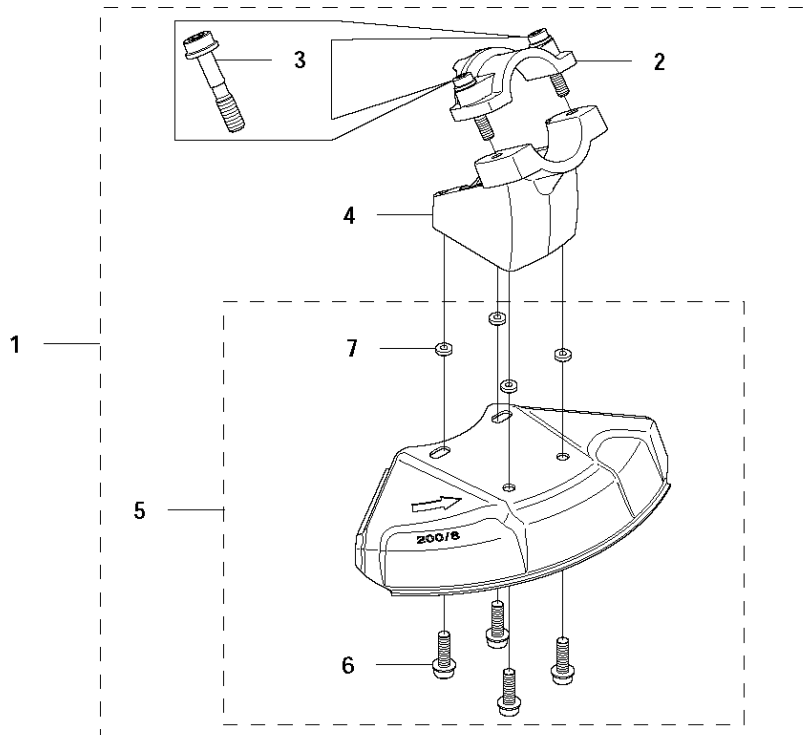

R1 135 R, 336 FR
ACCESSORIES

ACCESSORIES

135 R

Ref	Part No	Description	Remark	QTY KIT	
1	501 32 04-02	SAW BLADE GUARD		1	
2	574 53 06-01	CLAMP	Spare part with Captive Screw	1	1
3	573 99 43-04	SCREW IHSCFMO	Captive Screw	2	1,2
4	501 32 08-01	ADAPTER		1	1
5	574 53 26-01	BLADE GUARD		1	1
6	503 20 02-16	SCREW IHSCFM		4	1,5
7	574 03 95-01	LOCK NUT		4	1,5
8	537 33 16-03	SPLASH GUARD		1	
9	537 39 63-03	SPLASH GUARD		1	8
10	503 79 88-02	BLADE		1	8,9
11	503 21 07-16	SCREW IHSC T		1	8,9
12	537 38 72-01	SNAP LOCKING		4	8,9
13	537 34 94-03	TRIMMER GUARD ASSY		1	
14	503 21 68-25	SCREW IHSCFT		1	13
15	503 79 88-02	BLADE		1	13
16	544 12 45-01	RETAINER		1	13
17	502 44 81-01	TRIMMER GUARD ASSY		1	
18	503 21 68-25	SCREW IHSCFT		1	17
19	503 79 88-02	BLADE		1	17