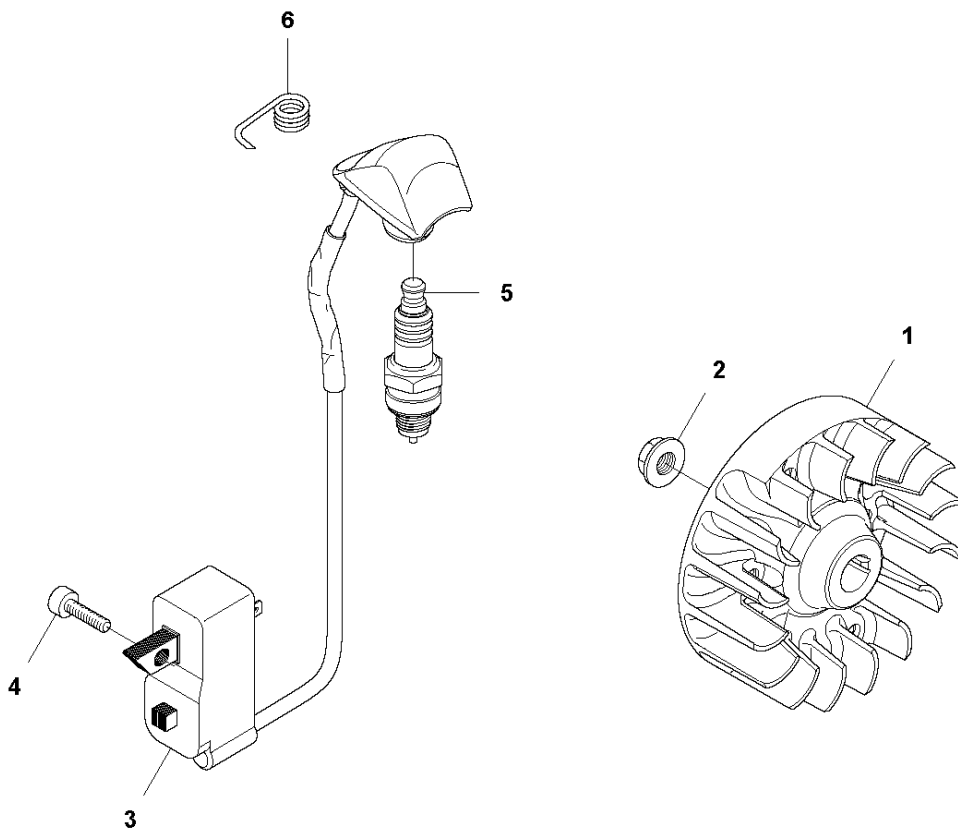

L 135 R, 336 FR, 336 FRD
IGNITION SYSTEM

IGNITION SYSTEM

135 R

Ref	Part No	Description	Remark	QTY KIT
1	537 24 96-01	FLYWHEEL		1
2	731 71 16-51	HEXAGON NUT FLANGE		1
3	544 12 70-01	IGNITION MODULE		1
4	503 20 25-16	SCREW IHSCM		2
5	503 23 51-09	SPARK PLUG		1
6	537 23 93-01	CONTACT SPRING		1