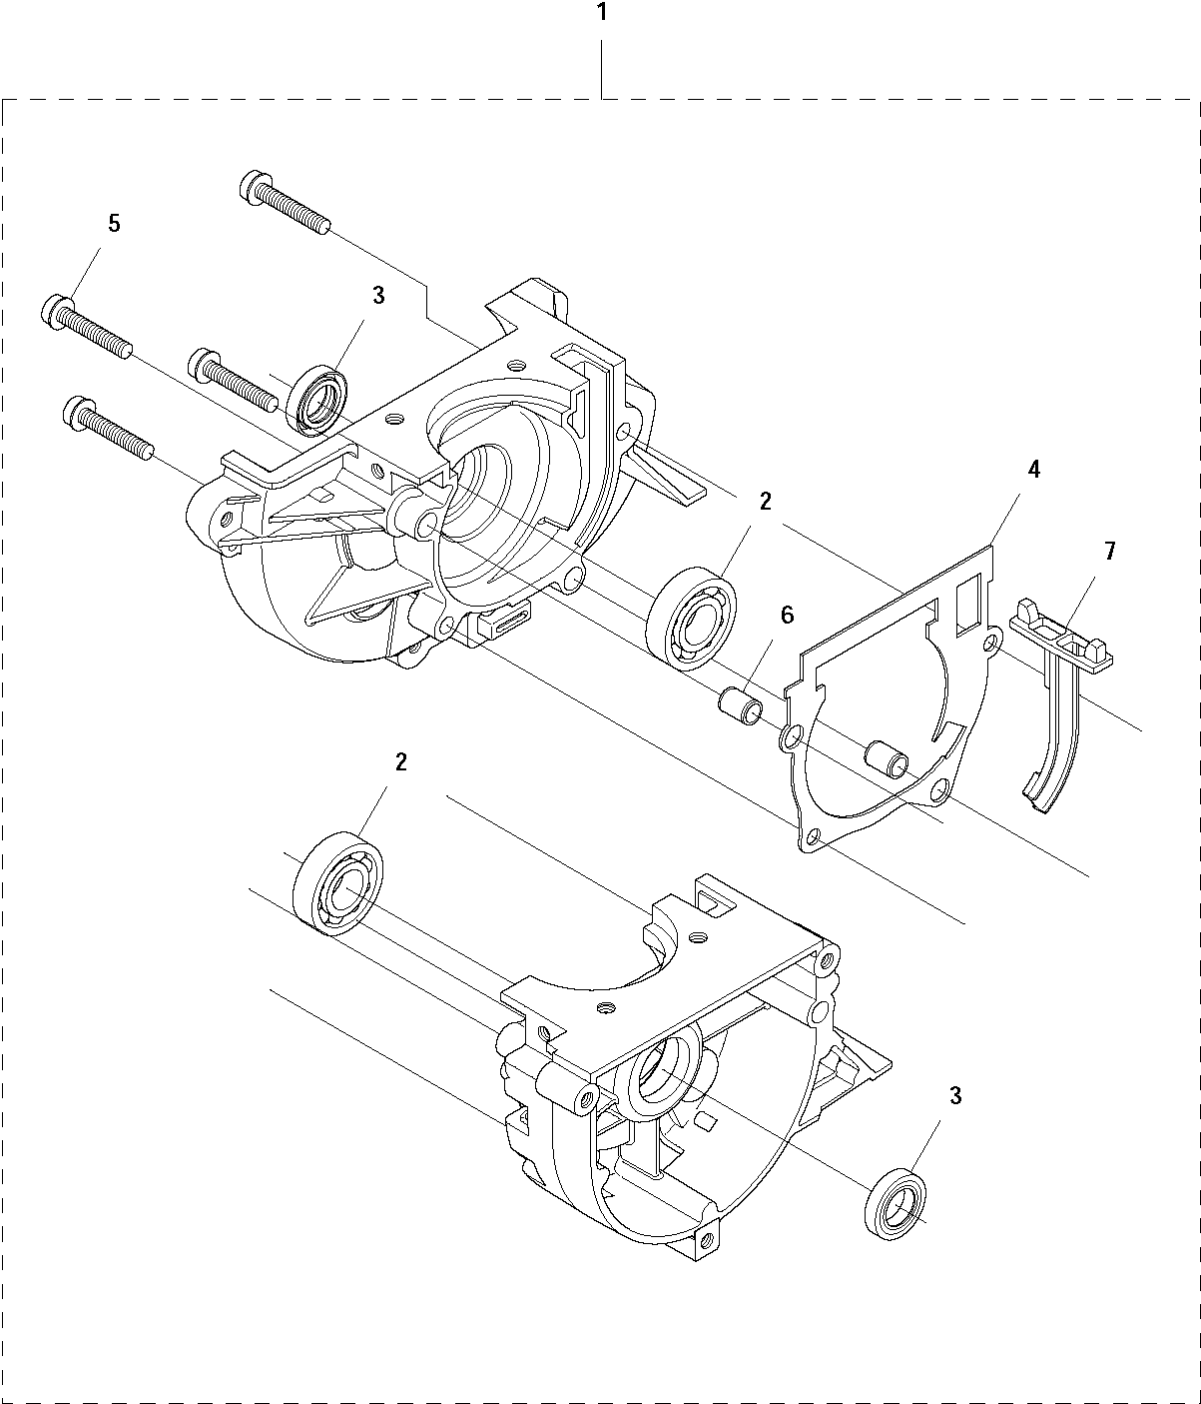

P 135 R, 336 FR
CRANKCASE

CRANKCASE

135 R

Ref	Part No	Description	Remark	QTY	KIT
1	585 38 22-01	CRANKCASE ASSY		1	
2	738 21 01-10	BALL BEARING		2	1
3	503 26 02-02	SEALING RING		2	1
4	593 77 76-01	GASKET		1	1
5	503 20 02-30	SCREW IHSCFM		4	1
6	593 80 60-01	GUIDE BUSHING		2	1
7	537 32 42-01	INSERT		1	1