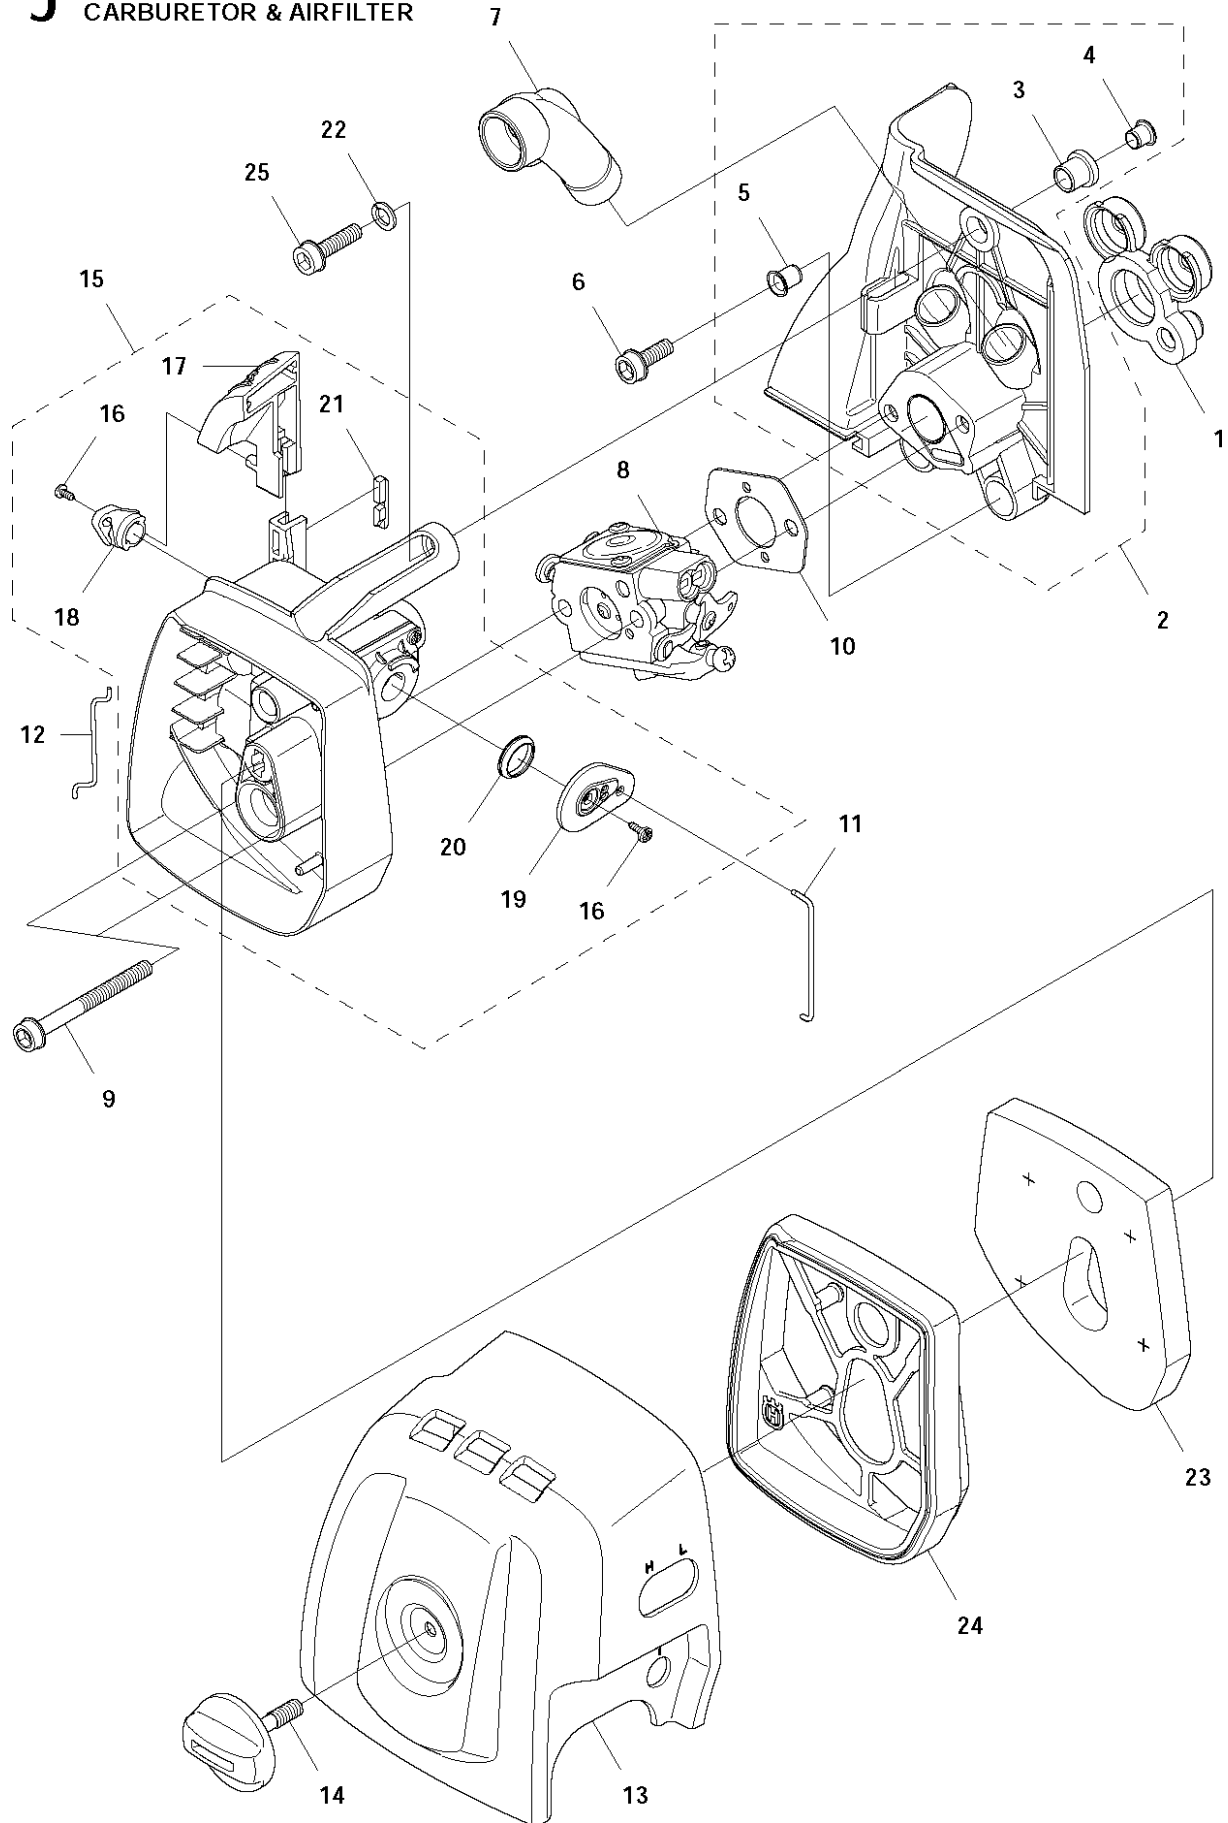

F 135 R, 336 FR
CLUTCH

Ref	Part No	Description	Remark	QTY	KIT
1	574 84 29-01	CLUTCH COVER ASSY		1	
2	735 31 28-10	CIRCLIP		1	1
3	738 21 01-04	BALL BEARING		1	1
4	503 24 07-02	PARALLEL PIN		2	1
5	537 35 29-01	CLUTCH DRUM		1	
6	735 31 14-00	CIRCLIP		1	
7	537 34 04-01	CLUTCH		1	
8	537 42 72-01	SPRING		1	7
9	537 04 68-01	WASHER		1	
10	537 41 57-01	WASHER		1	
11	537 41 81-01	SCREW		2	
12	503 21 74-11	SCREW IH SCT		1	
13	537 32 27-01	ANTIVIBRATION ELEMENT		1	
14	537 31 01-01	COMPRESSION SLEEVE		1	
15	725 53 33-55	SCREW IHSCM		1	
16	575 86 58-01	COVER		1	
17	503 20 03-20	SCREW IHSCFM		3	
18	537 41 81-01	SCREW		3	

J 135 R, 336 FR
CARBURETOR & AIRFILTER

CARBURETOR & AIR FILTER

135 R

Ref	Part No	Description	Remark	QTY KIT	
1	537 33 43-01	INLET PIPE		1	
2	537 37 12-02	INSULATION WALL		1	
3	537 37 11-01	SLEEVE		1	2
4	544 01 91-01	TUBULAR RIVET		1	2
5	537 37 38-03	TUBULAR RIVET		2	2
6	503 20 03-16	SCREW IHSCFM		2	
7	537 34 13-01	AIR DUCT		1	
8	575 72 90-01	CARBURETTOR	Zama C1Q-EL45	1	
9	503 21 75-50	SCREW IHSCFT		2	
10	503 49 71-01	GASKET		1	
11	537 34 90-01	LEVER		1	
12	544 37 27-01	SLEEVING BRACKET		1	
13	575 84 18-01	FILTER COVER		1	
14	537 21 32-09	KNOB		1	
15	575 86 37-02	FILTER HOLDER ASSY		1	
16	503 21 29-06	SCREW CCRPANT		2	15
17	575 84 15-01	CHOKE CONTROL		1	15
18	575 84 16-02	CHOKE LEVER		1	15
19	544 01 46-01	LEVER		1	15
20	544 01 47-01	BELLOWS		1	15
21	544 02 58-01	BAR		1	15
22	503 23 10-06	WASHER		1	
23	576 21 53-01	FILTER		1	
24	575 86 38-01	FRAME		1	
25	503 20 03-20	SCREW IHSCFM		1	