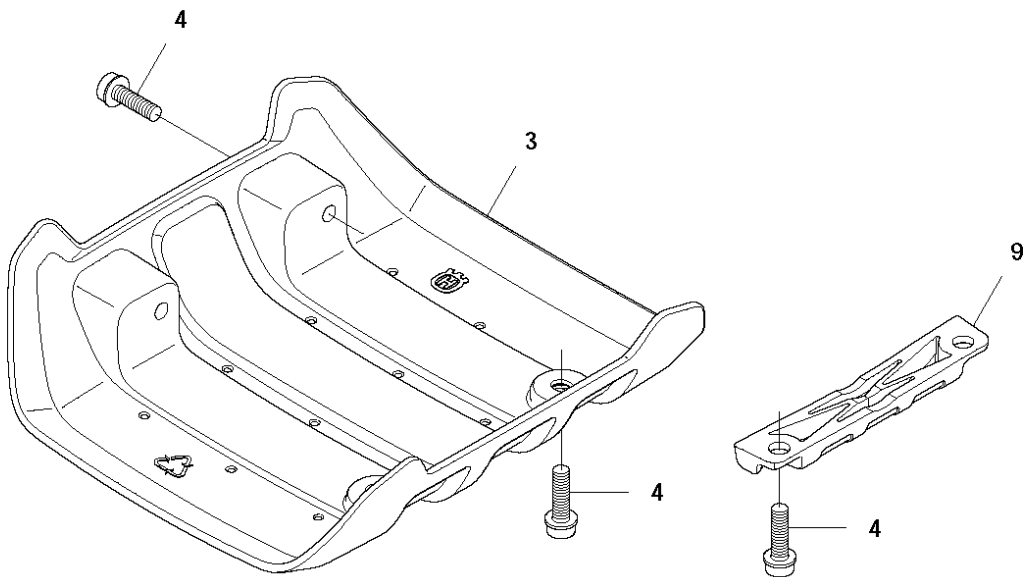

G 135 R, 336 FR
CYLINDER COVER

CYLINDER COVER

135 R

Ref	Part No	Description	Remark	QTY KIT
1	575 86 50-02	CYLINDER COVER ASSY	Spare part with Captive Screw	1
2	573 99 43-05	SCREW IHSCFMO	Captiv Screw	1
3	575 86 57-01	PROTECTIVE PLATE	336 FR	1
4	503 20 03-02	SCREW IHSCFM		1
5	575 86 48-01	MUFFLER GUARD	Spare part with Captive Screw	1
6	574 47 70-03	SCREW IHSCFMO	Captiv Screw	2
7	576 99 86-14	LABEL	336 FR	1
8	576 99 86-15	LABEL	135 R	1
9	577 23 11-01	DAMPER	135 R	1