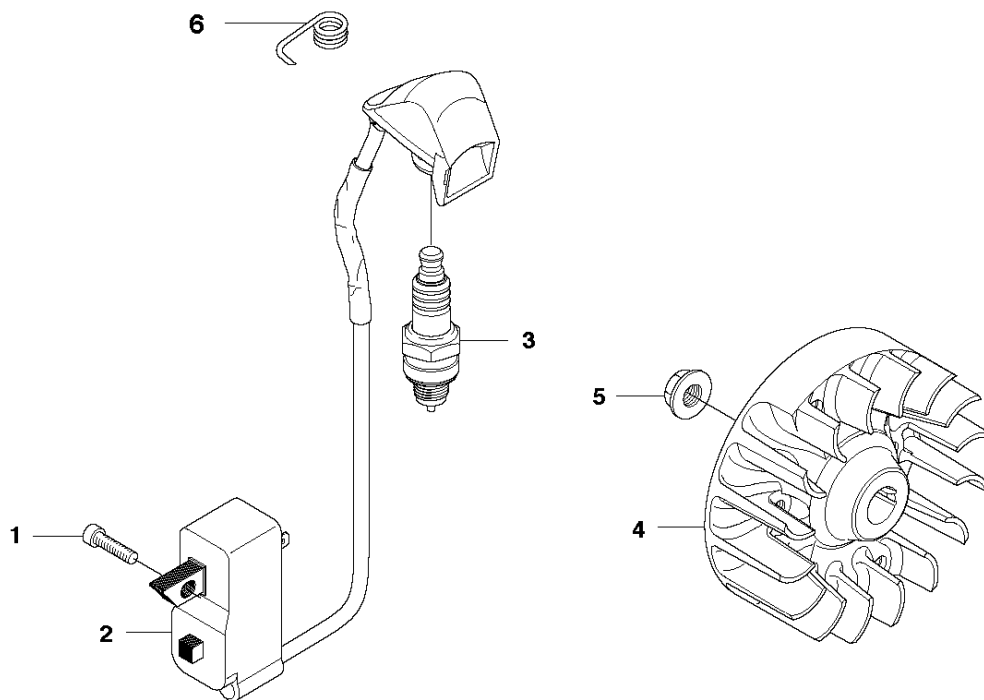

L 535 RX, 535 RJ, 535 RXT, 535 LS
IGNITION

IGNITION SYSTEM

535 RJ

Ref	Part No	Description	Remark	QTY KIT
1	503 21 66-18	SCREW IHSCT		2
2	544 12 70-02	IGNITION MODULE		1
3	503 23 51-09	SPARK PLUG	CH RCJ6Y (Ø=14 mm)	1
4	537 24 96-01	FLYWHEEL		1
5	731 71 16-51	HEXAGON NUT FLANGE		1
6	537 23 93-01	CONTACT SPRING		1