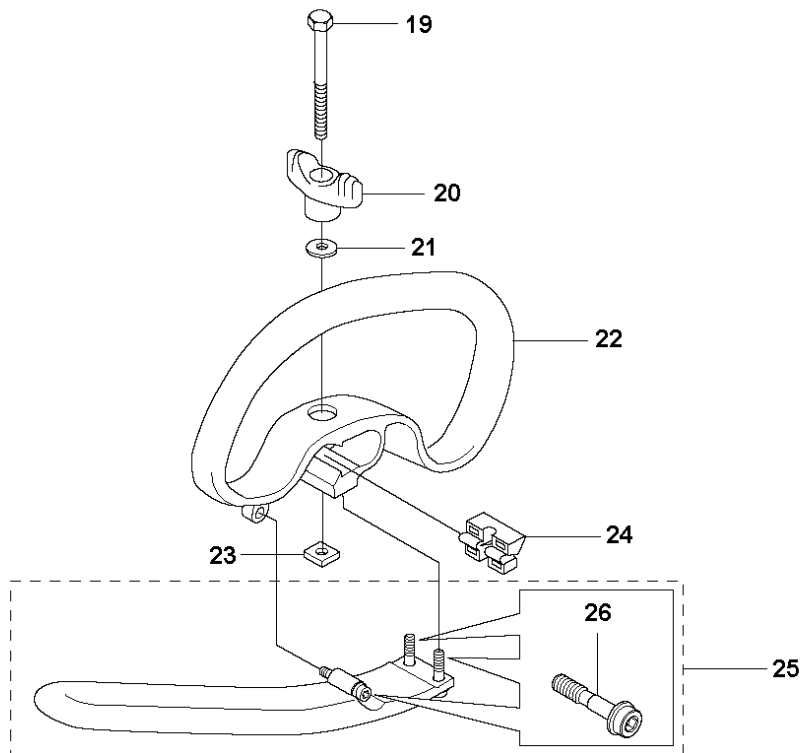

D2 535 RJ, 535 LS
THROTTLE CONTROLS

THROTTLE CONTROLS

535 RJ

Ref	Part No	Description	Remark	QTY	KIT
1	503 91 81-01	THROTTLE LEVER		1	15
2	544 10 08-01	RECOIL SPRING		1	15
3	503 87 80-01	THROTTLE LOCKOUT		1	15
4	503 87 79-03	THROTTLE TRIGGER		1	15
5	503 96 14-01	ABSORBER		1	15
6	537 41 90-01	SWITCH		1	15
7	503 21 66-18	SCREW IHSC T		5	15
8	544 23 84-01	HANDLE HALF	Hard grip	1	15
8	544 10 02-02	HANDLE HALF	Soft grip	1	15
9	544 23 85-01	HANDLE HALF	Hard grip	1	15
9	544 10 03-02	HANDLE HALF	Soft grip	1	15
10	544 10 17-02	DAMPER		1	15
11	731 23 14-01	HEXAGON NUT		1	15
12	544 11 21-01	RETAINER		1	15
13	503 20 03-20	SCREW IHSCFM		1	15
14	544 10 17-02	DAMPER		1	15
15	544 14 36-02	CONTROL		1	
16	503 87 85-06	SHORT CIRCUIT CABLE		1	15, 18
17	544 17 17-02	THROTTLE CABLE ASSY		1	15, 18
18	544 14 49-01	WIRING ASSY		1	15
19	725 23 80-51	SCREW EHHM		1	
20	503 87 90-01	KNOB		1	
21	503 23 00-61	WASHER		1	
22	544 10 10-04	HANDLE.LOOP		1	
23	502 19 71-01	SQUARE NUT		1	
24	544 10 11-01	BLOCK.SPACING		1	
25	503 99 78-01	HANDLE	Spare part incl. Screws Pos. 26	1	
26	574 18 15-01	SCREW IHSCFTO	Captive screws	3	25