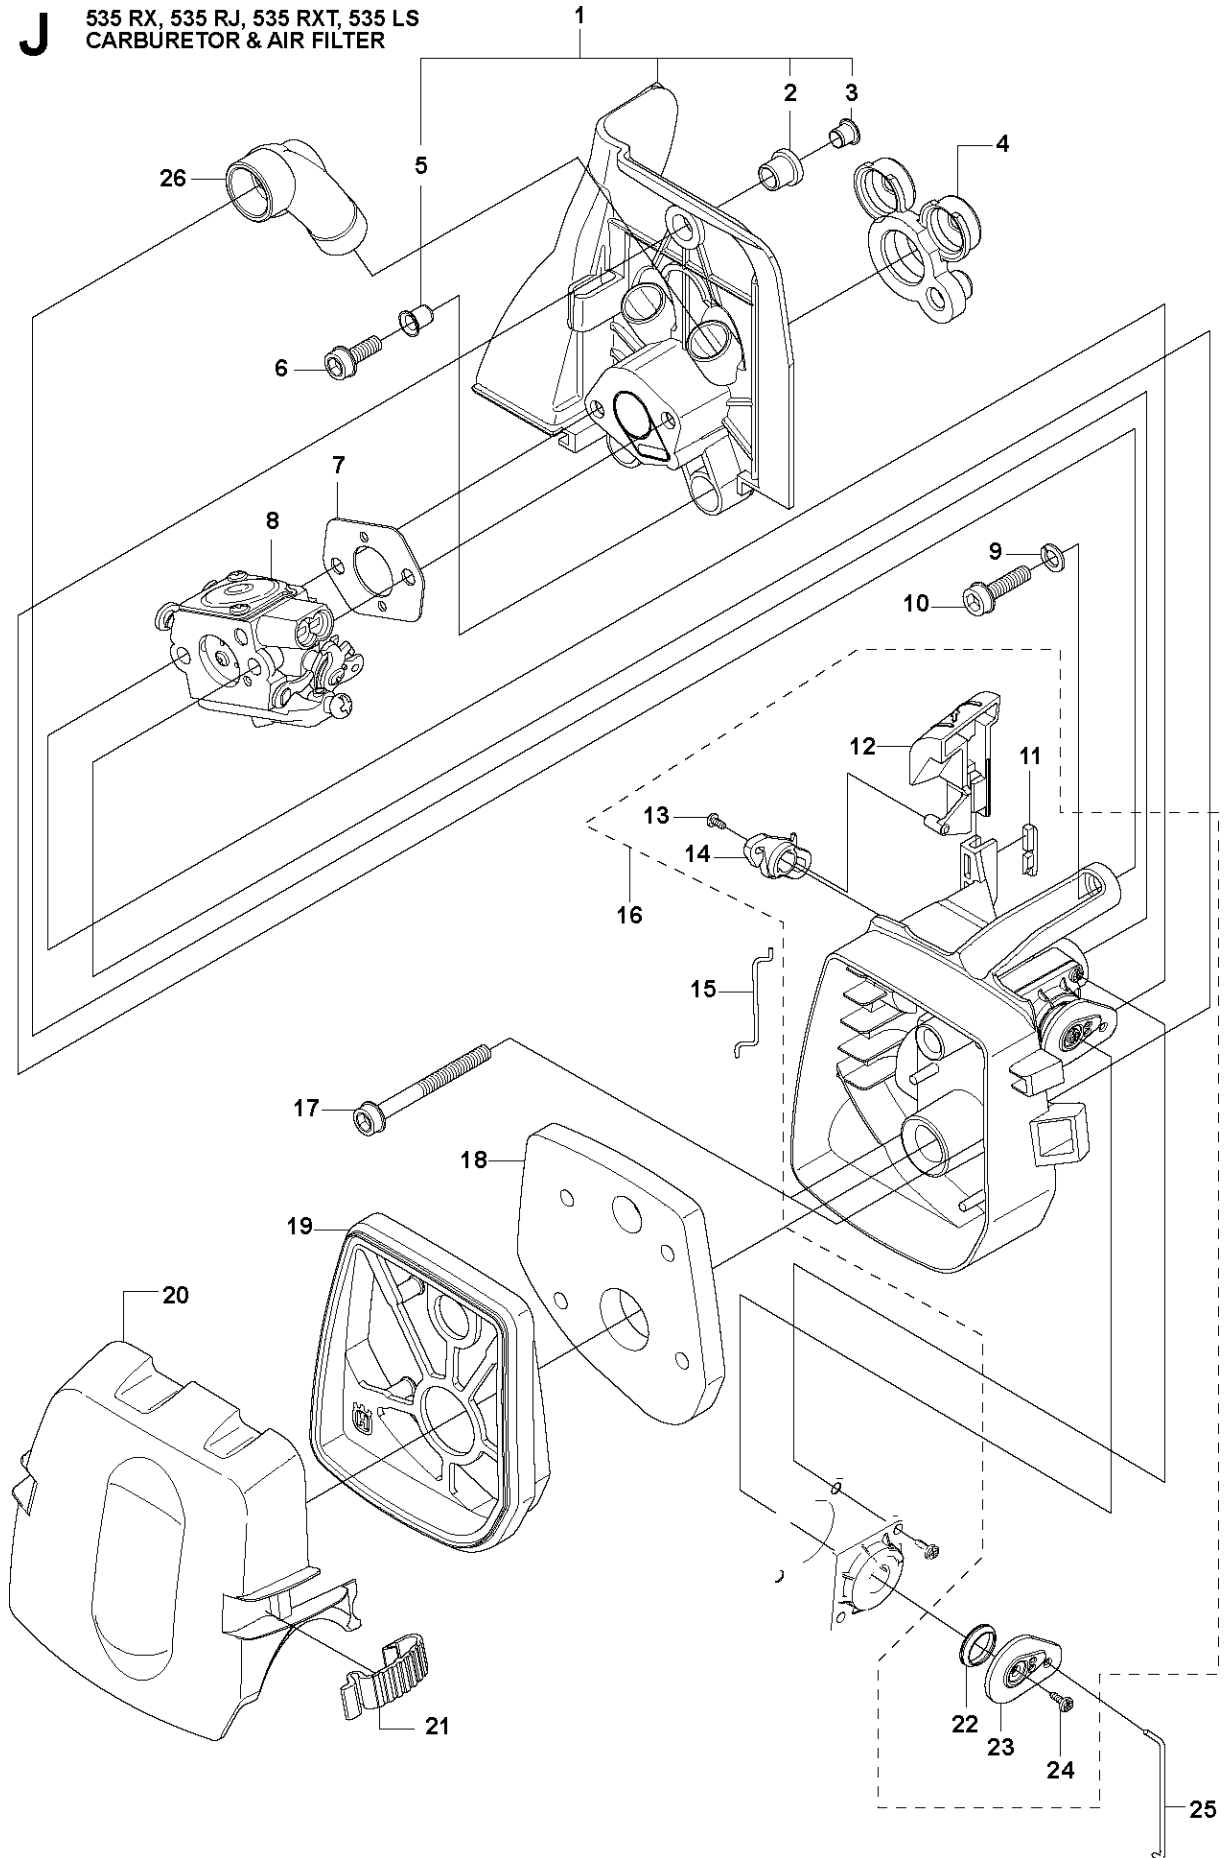

## CARBURETOR &amp; AIR FILTER

535 RJ

Ref	Part No	Description	Remark	QTY	KIT
1	537 37 12-02	INSULATION WALL		1	
2	537 37 11-01	SLEEVE		1	1
3	544 01 91-01	TUBULAR RIVET		1	1
4	537 33 43-01	INLET PIPE		1	
5	537 37 38-03	TUBULAR RIVET		2	1
6	503 20 03-16	SCREW IHSCFM		2	
7	503 49 71-01	GASKET		1	
8	581 16 75-01	CARBURETTOR	(ZAMA C1Q-EL36)	1	
9	503 23 10-06	WASHER		1	
10	503 20 03-20	SCREW IHSCFM		1	
11	544 02 58-01	BAR		1	16
12	537 33 71-01	CHOKE CONTROL		1	16
13	503 21 29-06	SCREW CCRPANT		1	16
14	537 35 58-01	LEVER		1	16
15	544 37 27-01	SLEEVING BRACKET		1	
16	537 31 41-01	FILTER HOLDER		1	
17	503 21 75-50	SCREW IHSCFT		2	
18	537 33 72-01	FILTER		1	
19	537 31 42-01	FRAME		1	
20	537 31 44-01	FILTER COVER		1	
21	537 38 72-01	SNAP LOCKING		2	
22	544 01 47-01	BELLOWS		1	16
23	544 01 46-01	LEVER		1	16
24	503 21 29-06	SCREW CCRPANT		1	16
25	537 34 90-01	LEVER		1	
26	537 34 13-01	AIR DUCT		1	