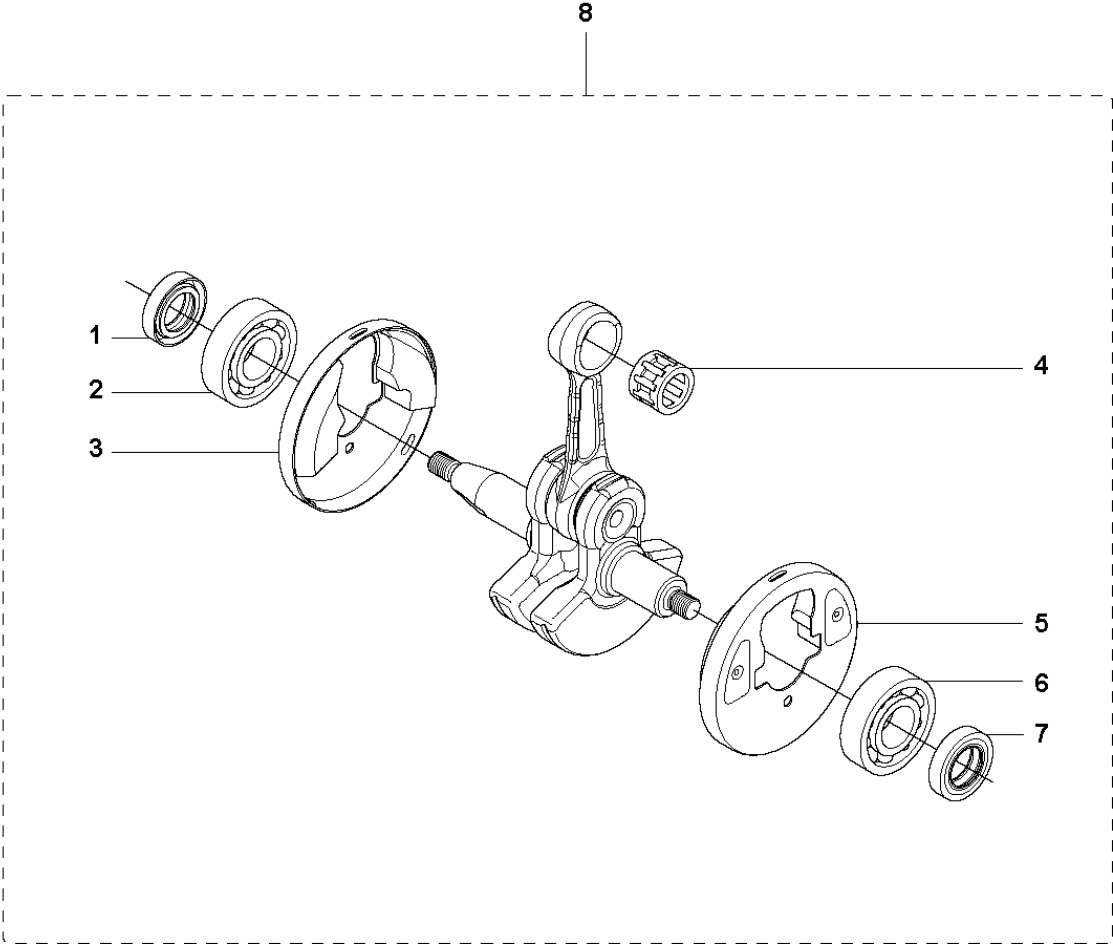

N 535 RX, 535 RJ, 535 RXT, 535 LS
CRANK SHAFT

CRANKSHAFT

535 RJ

Ref	Part No	Description	Remark	QTY	KIT
1	503 26 02-02	SEALING RING		1	8
2	738 21 01-10	BALL BEARING		1	8
3	537 29 76-01	CUP		1	8
4	503 41 41-01	NEEDLE BEARING		1	8
5	537 29 76-01	CUP		1	8
6	738 21 01-10	BALL BEARING		1	8
7	503 26 02-02	SEALING RING		1	8
8	544 03 90-01	CRANKSHAFT ASSY		1