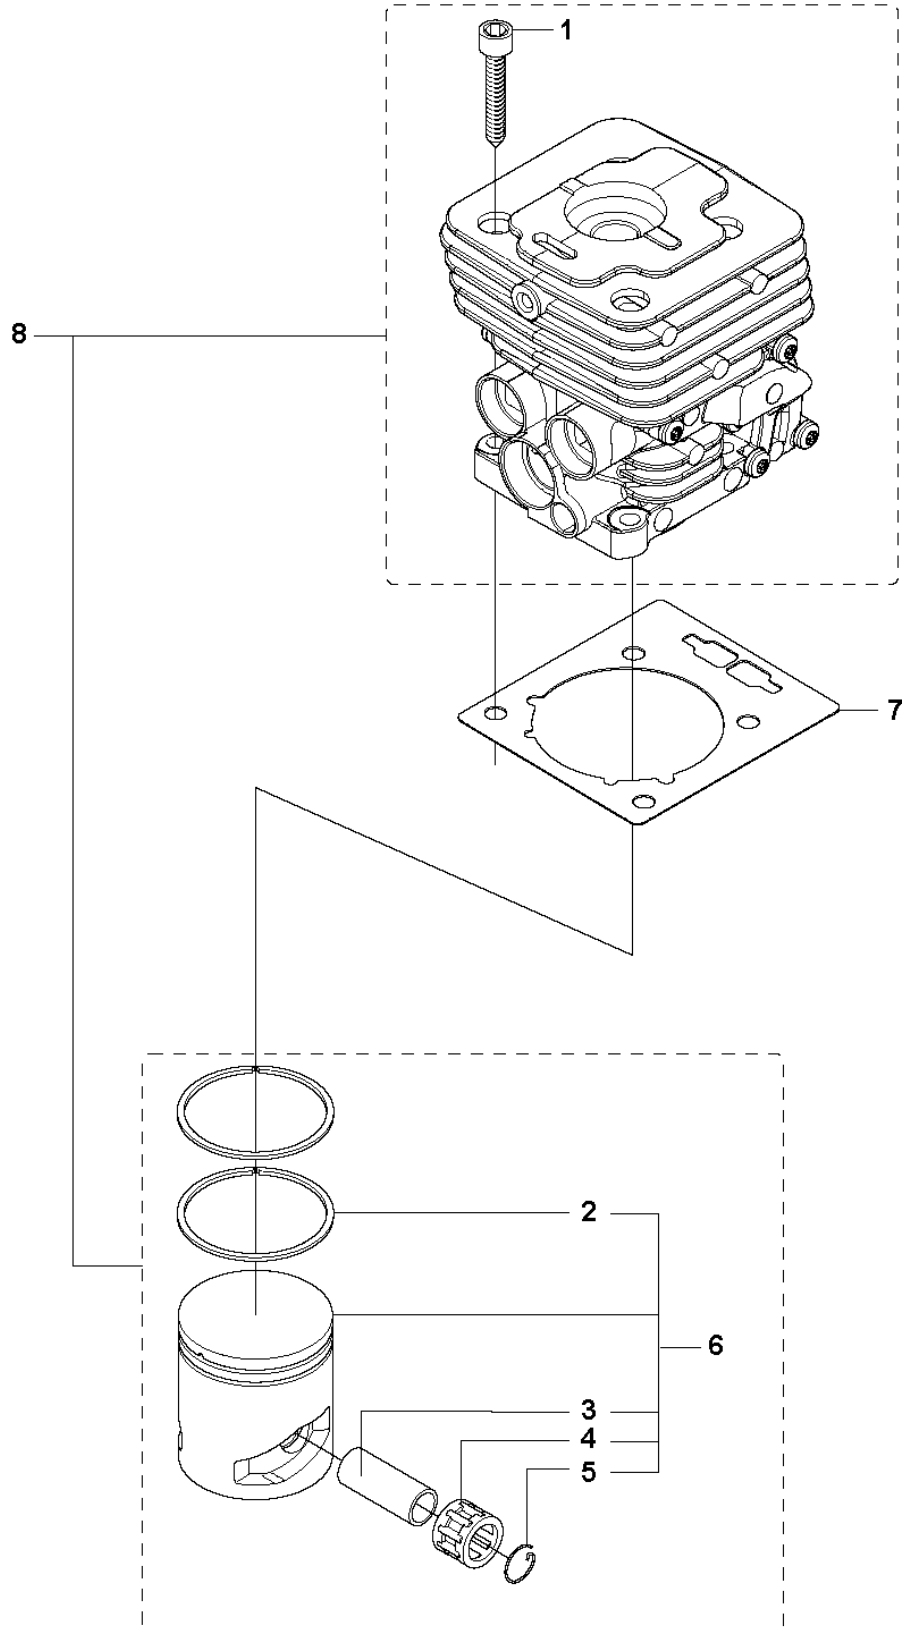

M 535 RX, 535 RJ, 535 RXT, 535 LS
CYLINDER PISTON

CYLINDER PISTON

535 RJ

Ref	Part No	Description	Remark	QTY	KIT
1	725 53 33-55	SCREW IHSCM		4	8
2	503 28 90-54	PISTON RING		2	6,8
3	503 28 91-19	PISTON PIN		1	6,8
4	503 41 41-01	NEEDLE BEARING		1	6,8
5	737 44 10-00	SNAP RING		2	6,8
6	585 99 83-02	PISTON ASSY		1	8
7	537 33 30-02	GASKET		1	
8	544 40 06-01	CYLINDER ASSY	Ø = 38mm. 574 36 43-01	1