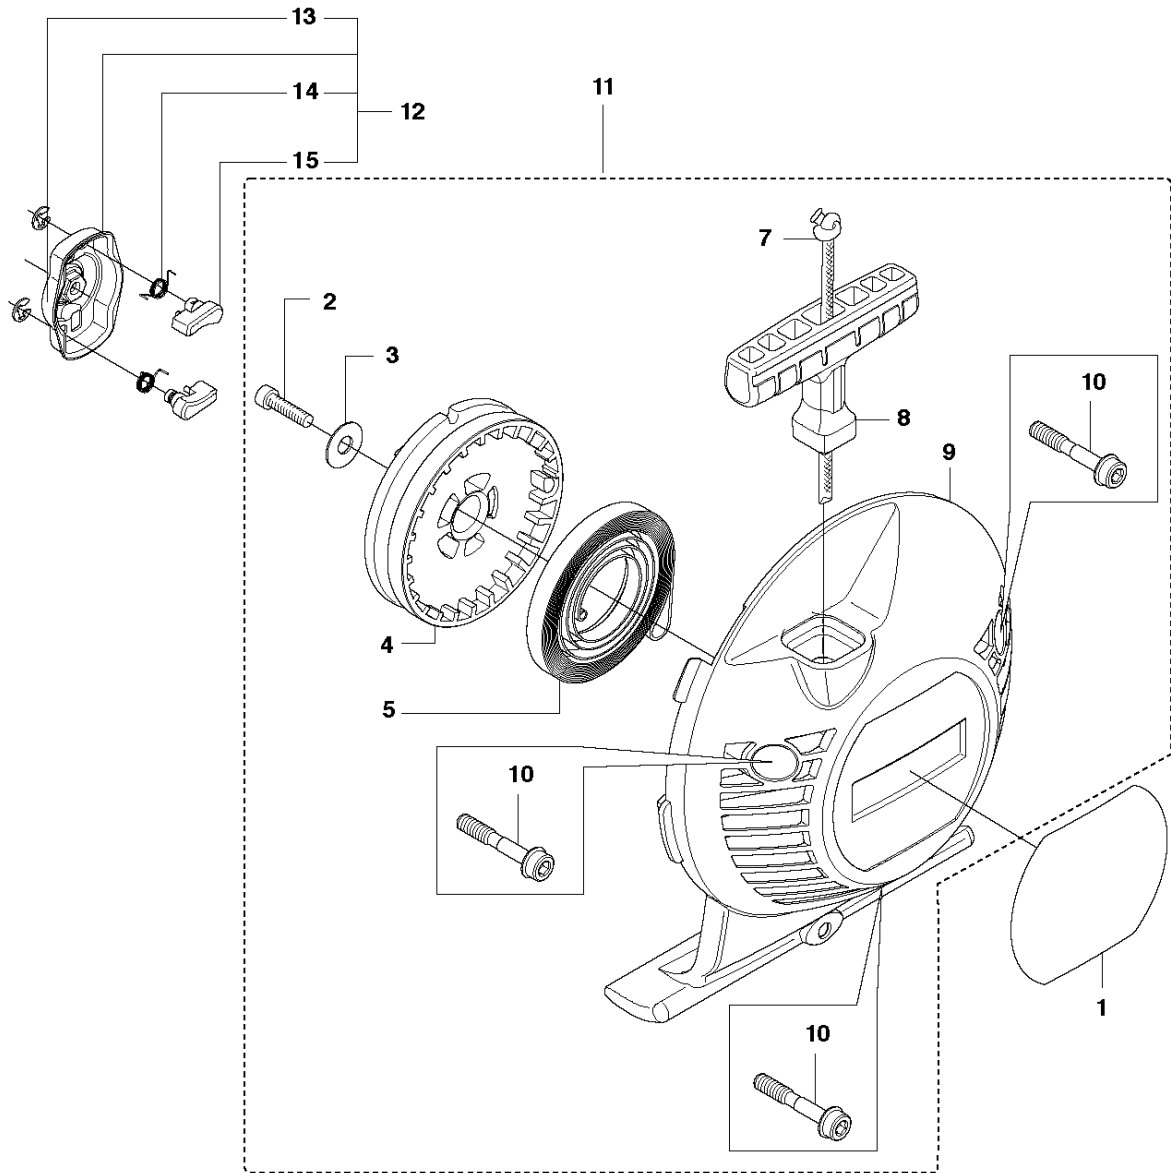

K 535 RX, 535 RJ, 535 RXT, 535 LS
STARTER

STARTER

535 RJ

Ref	Part No	Description	Remark	QTY	KIT
1	577 22 36-02	DECAL		1	
2	503 21 79-20	SCREW IHSC T		1	11
3	535 07 23-01	WASHER		1	11
4	537 32 50-02	STARTER PULLEY		1	11
5	503 85 99-01	RECOIL SPRING		1	11
7	505 30 51-25	STARTER CORD		1	11
8	503 54 39-01	STARTER HANDLE		1	11
9	544 10 25-02	STARTER	Spare part adapted for captive screws	1	11
10	573 99 43-05	SCREW IHSCFMO	Captive screws	3	
11	537 21 47-07	STARTER ASSY		1	
12	503 87 33-05	STARTER PAWL		1	
13	735 31 08-20	E-CLIP		2	12
14	503 87 36-01	SPRING		1	12
15	503 87 35-02	STARTER PAWL		2	12