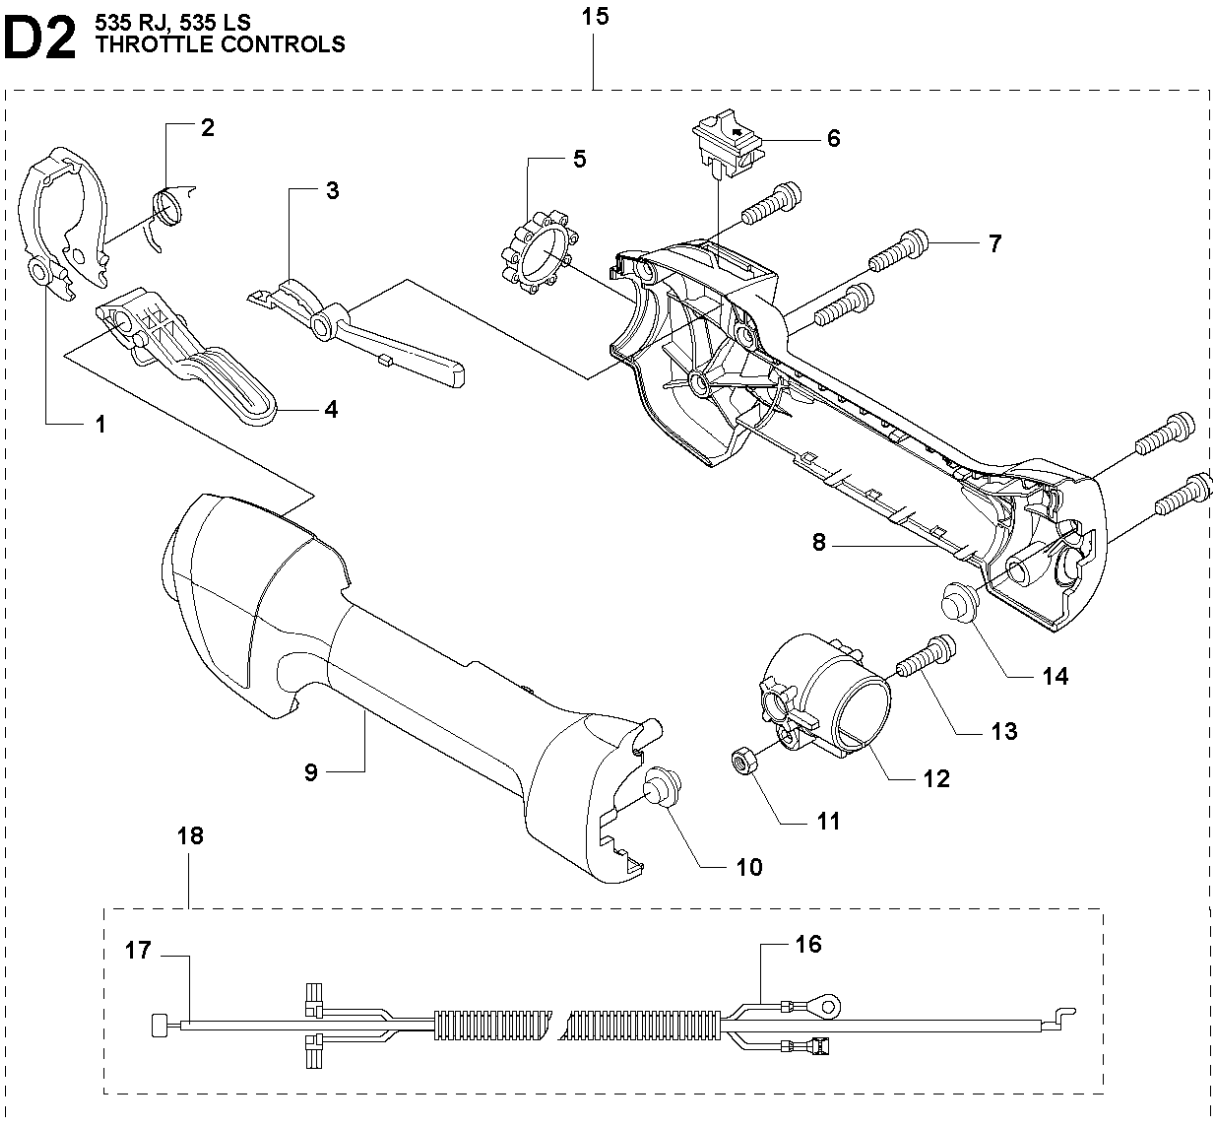

## BEVEL GEAR

535 RJ

Ref	Part No	Description	Remark	QTY	KIT
1	537 18 95-01	SCREW		1	
2	503 20 02-10	SCREW IHSCFM		1	20
3	544 08 76-01	CLAMP		1	20
4	537 14 74-01	MAGNET		1	20
5	503 20 15-01	SCREW		1	16
6	537 29 59-02	GEAR HOUSING		1	16
7	738 21 99-00	BALL BEARING		1	16
8	503 20 03-25	SCREW IHSCFM		2	16
9	738 21 01-10	BALL BEARING		1	
10	738 21 01-12	BALL BEARING		1	16
11	735 31 28-10	CIRCLIP		1	16
12	735 31 14-00	CIRCLIP		1	16
13	505 13 33-01	SPARE PARTS KIT	535 RX, 535 RXT	1	16
13	505 13 34-01	GEAR SET	535 RJ, 535 LS	1	16
14	503 25 28-01	BALL BEARING		1	16
15	735 31 31-10	CIRCLIP		1	16
16	544 21 64-01	GEAR	535 RX, 535 RXT	1	16
16	537 29 58-02	BEVEL GEAR	535 RJ, 535 LS	1	
17	537 35 14-02	DRIVER	"(1")"	1	
18	537 34 35-01	SUPPORT FLANGE		1	
19	502 29 11-01	BLADE NUT		1	
20	574 30 68-01	CLAMP		1	

## THROTTLE CONTROLS

535 RJ

Ref	Part No	Description	Remark	QTY	KIT
1	503 91 81-01	THROTTLE LEVER		1	15
2	544 10 08-01	RECOIL SPRING		1	15
3	503 87 80-01	THROTTLE LOCKOUT		1	15
4	503 87 79-03	THROTTLE TRIGGER		1	15
5	503 96 14-01	ABSORBER		1	15
6	537 41 90-01	SWITCH		1	15
7	503 21 66-18	SCREW IHSC T		5	15
8	544 23 84-01	HANDLE HALF	Hard grip	1	15
8	544 10 02-02	HANDLE HALF	Soft grip	1	15
9	544 23 85-01	HANDLE HALF	Hard grip	1	15
9	544 10 03-02	HANDLE HALF	Soft grip	1	15
10	544 10 17-02	DAMPER		1	15
11	731 23 14-01	HEXAGON NUT		1	15
12	544 11 21-01	RETAINER		1	15
13	503 20 03-20	SCREW IHSCFM		1	15
14	544 10 17-02	DAMPER		1	15
15	544 14 36-02	CONTROL		1	
16	503 87 85-06	SHORT CIRCUIT CABLE		1	15, 18
17	544 17 17-02	THROTTLE CABLE ASSY		1	15, 18
18	544 14 49-01	WIRING ASSY		1	15
19	725 23 80-51	SCREW EHHM		1	
20	503 87 90-01	KNOB		1	
21	503 23 00-61	WASHER		1	
22	544 10 10-04	HANDLE.LOOP		1	
23	502 19 71-01	SQUARE NUT		1	
24	544 10 11-01	BLOCK.SPACING		1	
25	503 99 78-01	HANDLE	Spare part incl. Screws Pos. 26	1	
26	574 18 15-01	SCREW IHSCFTO	Captive screws	3	25