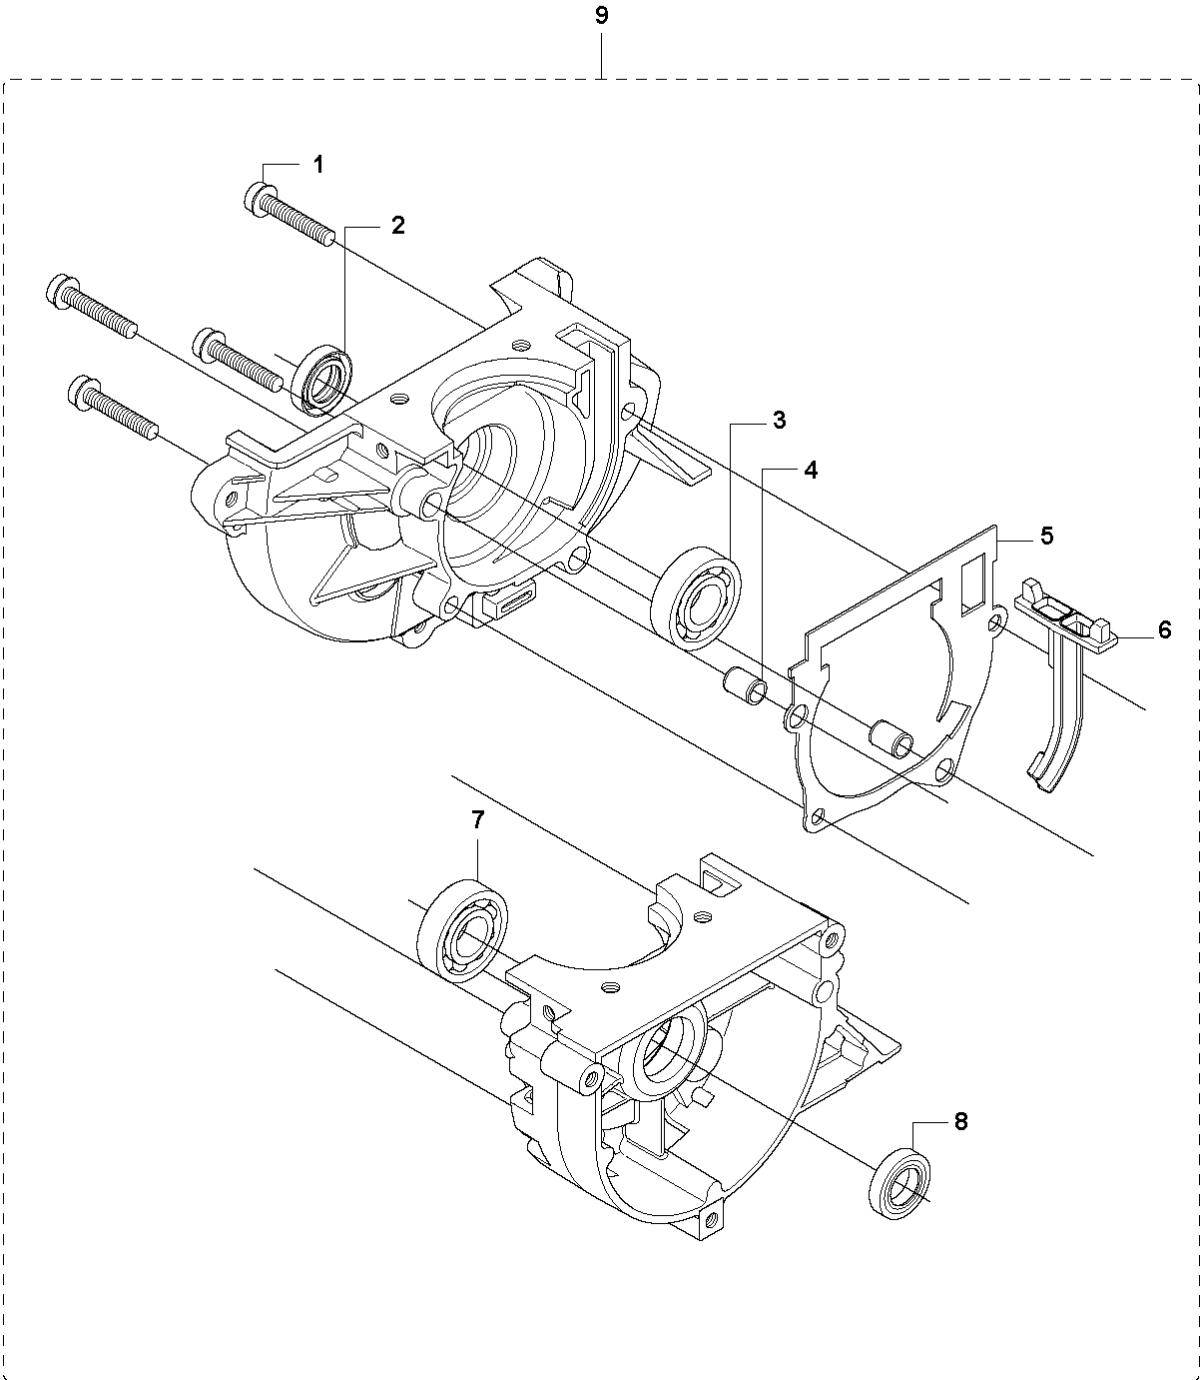

P 535 RX, 535 RJ, 535 RXT, 535 LS
CRANKCASE

CRANKCASE

535 RJ

Ref	Part No	Description	Remark	QTY	KIT
1	503 20 02-30	SCREW IHSCFM		4	9
2	503 26 02-02	SEALING RING		1	9
3	738 21 01-10	BALL BEARING		1	9
4	593 80 60-01	GUIDE BUSHING		2	9
5	593 77 76-01	GASKET		1	9
6	537 32 42-01	INSERT		1	9
7	738 21 01-10	BALL BEARING		1	9
8	503 26 02-02	SEALING RING		1	9
9	544 03 89-01	CRANKCASE ASSY		1