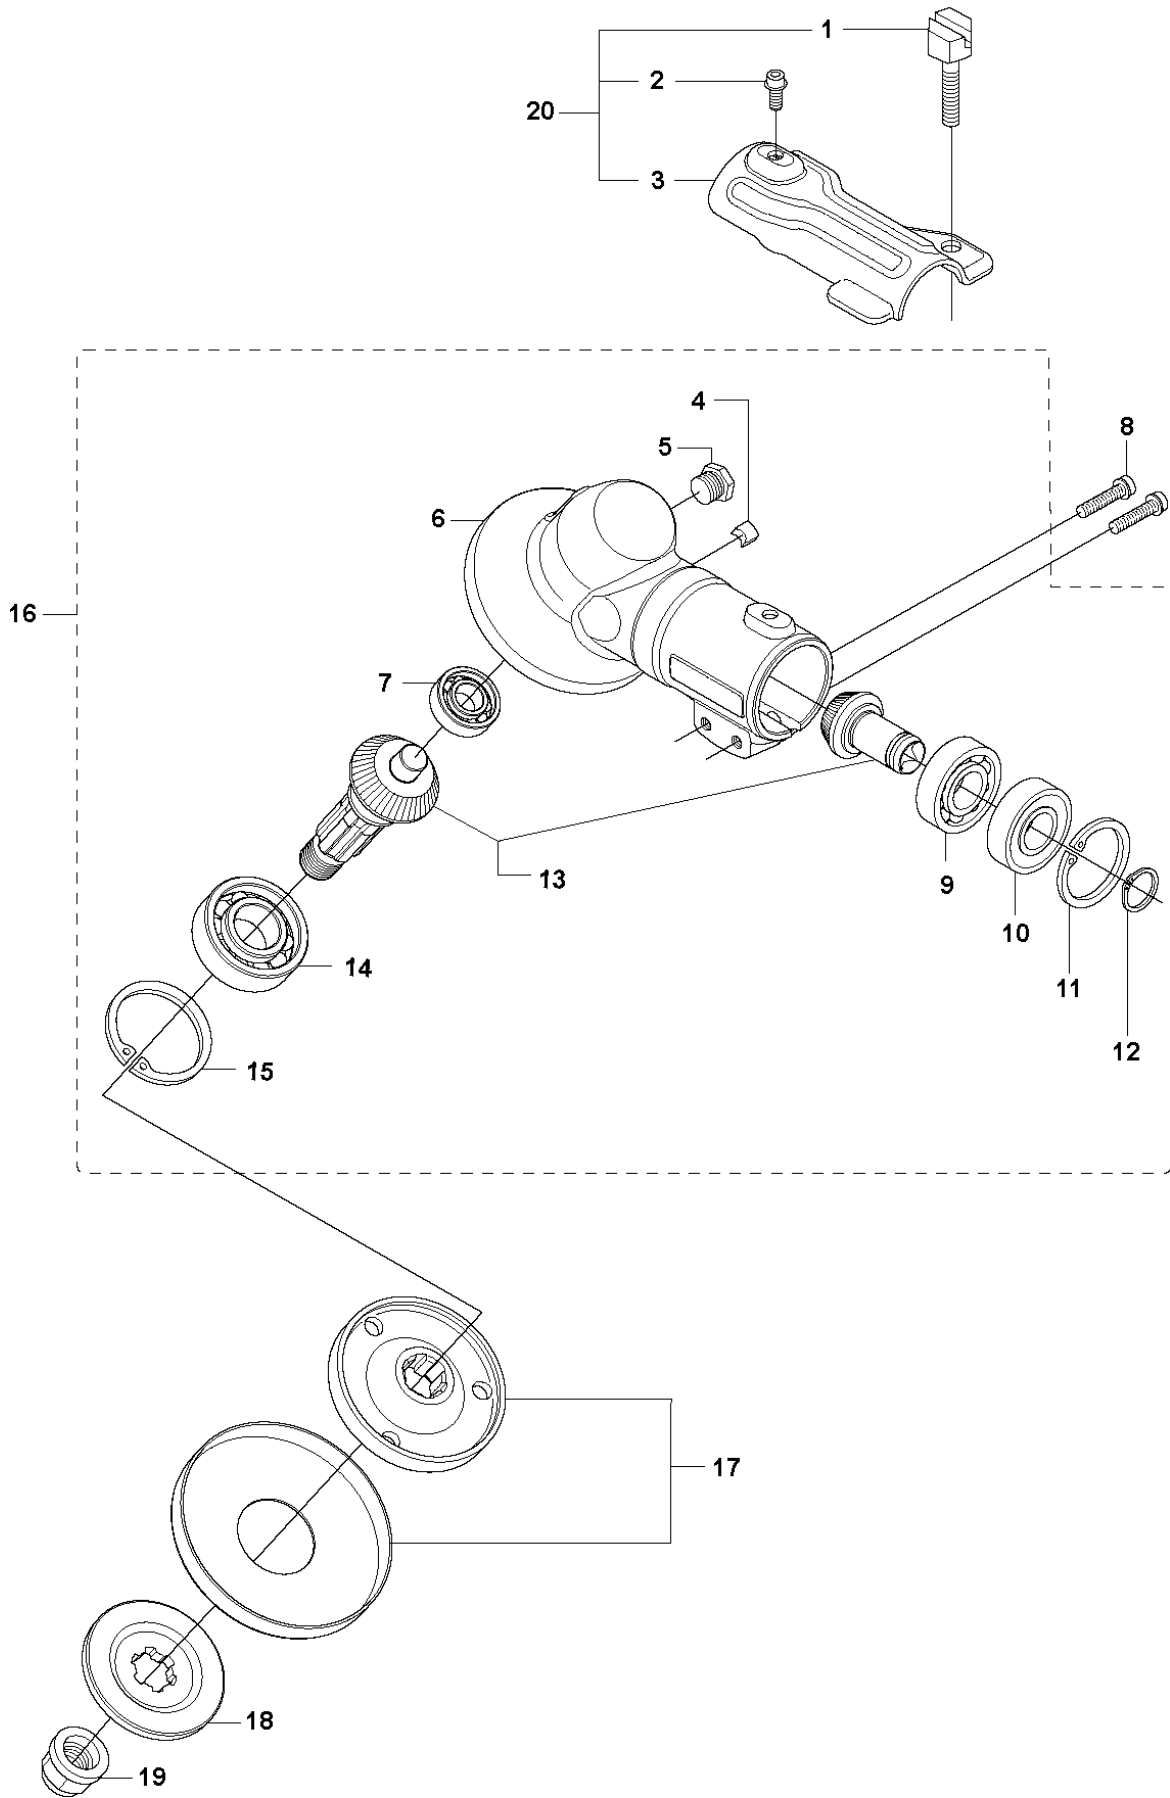

# SPARE PARTS LIST

BRUSHCUTTERS/CLEARING SAWS

535 RJ

**A** 535 RX, 535 RJ, 535 RXT, 535 LS  
BEVEL GEAR

## BEVEL GEAR

535 RJ

Ref	Part No	Description	Remark	QTY	KIT
1	537 18 95-01	SCREW		1	
2	503 20 02-10	SCREW IHSCFM		1	20
3	544 08 76-01	CLAMP		1	20
4	537 14 74-01	MAGNET		1	20
5	503 20 15-01	SCREW		1	16
6	537 29 59-02	GEAR HOUSING		1	16
7	738 21 99-00	BALL BEARING		1	16
8	503 20 03-25	SCREW IHSCFM		2	16
9	738 21 01-10	BALL BEARING		1	
10	738 21 01-12	BALL BEARING		1	16
11	735 31 28-10	CIRCLIP		1	16
12	735 31 14-00	CIRCLIP		1	16
13	505 13 33-01	SPARE PARTS KIT	535 RX, 535 RXT	1	16
13	505 13 34-01	GEAR SET	535 RJ, 535 LS	1	16
14	503 25 28-01	BALL BEARING		1	16
15	735 31 31-10	CIRCLIP		1	16
16	544 21 64-01	GEAR	535 RX, 535 RXT	1	16
16	537 29 58-02	BEVEL GEAR	535 RJ, 535 LS	1	
17	537 35 14-02	DRIVER	"(1")"	1	
18	537 34 35-01	SUPPORT FLANGE		1	
19	502 29 11-01	BLADE NUT		1	
20	574 30 68-01	CLAMP		1	

## SHAFT

535 RJ

Ref	Part No	Description	Remark	QTY KIT
1	544 10 18-01	SLEEVE	535 RJ, 535 LS	1
2	537 18 26-10	TUBE	Ø = 24mm, L = 330mm	1
3	537 33 44-02	SPACER		1
4	544 25 40-01	SCREW		1
5	537 36 02-01	SPACER		1
6	537 21 41-02	TUBE	Ø = 28mm, L = 1152mm	1
7	537 31 39-02	GUIDE	Ø = 9mm, L = 1115mm	1
8	537 35 52-01	DRIVE SHAFT	Ø = 8mm, L = 1527mm	1
9	589 29 51-01	LABEL		1