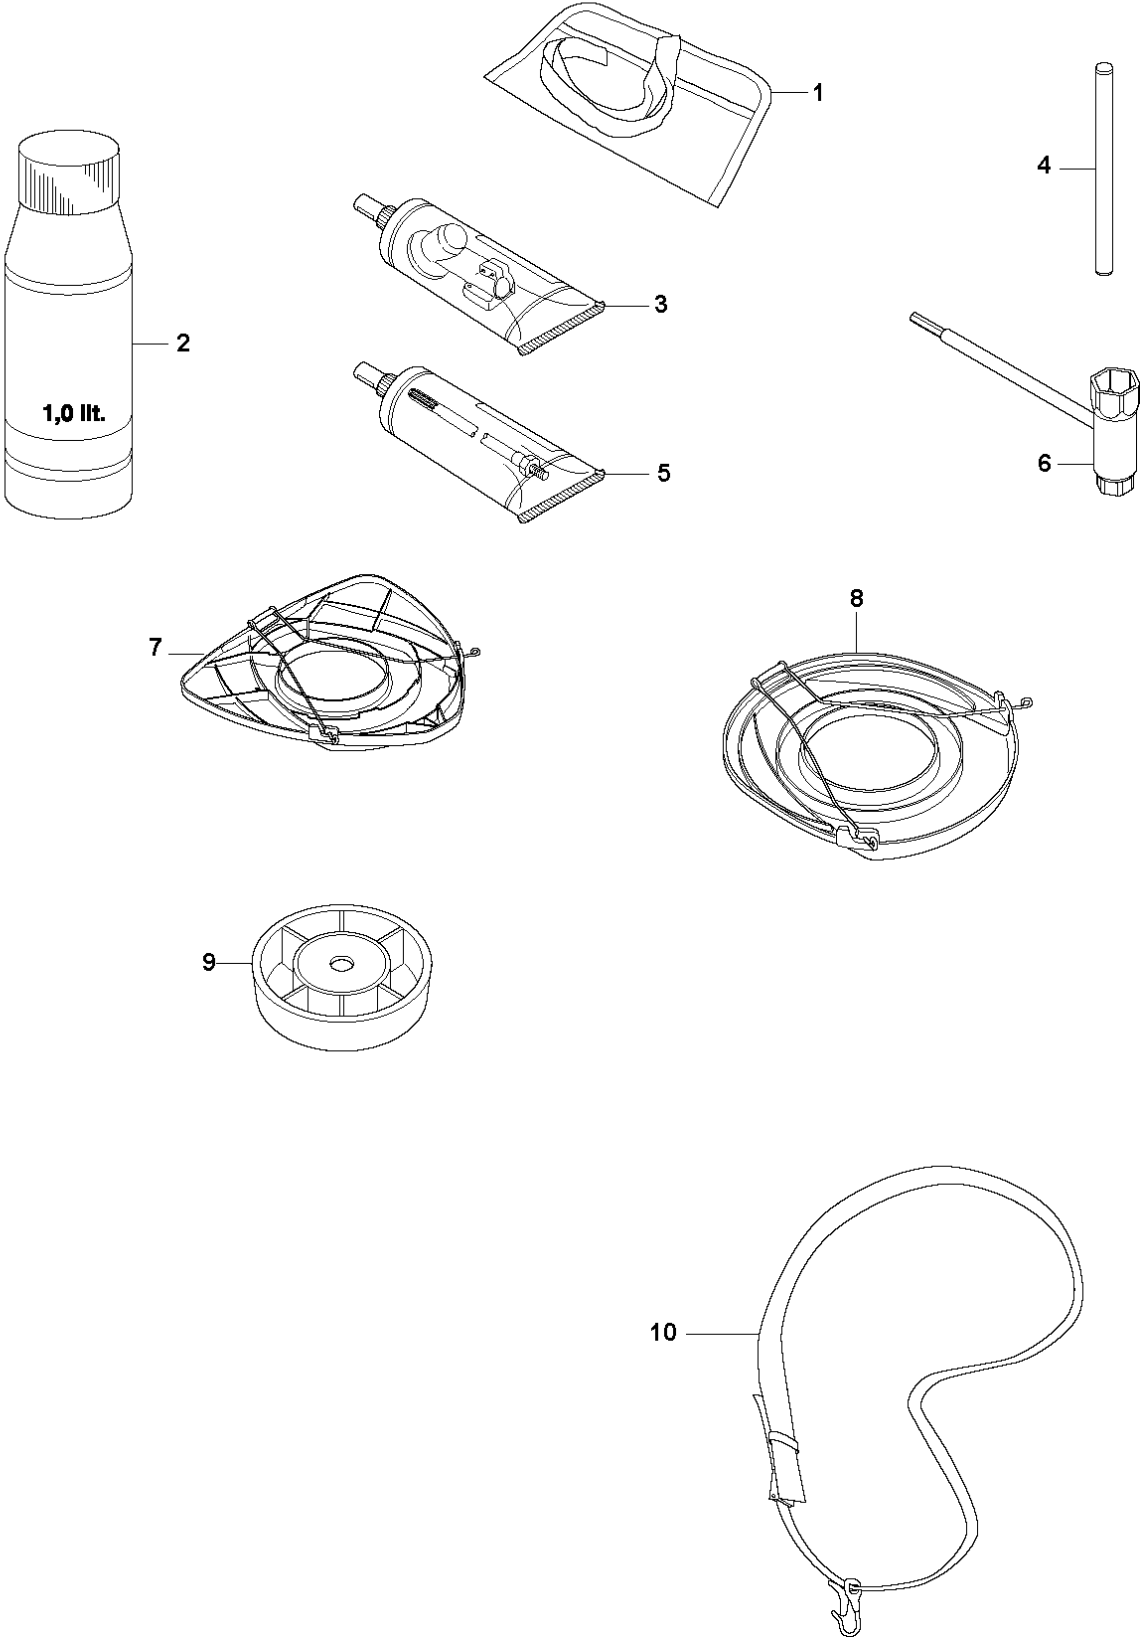

ACCESSORIES

535 RJ

Ref	Part No	Description	Remark	QTY KIT	
1	501 32 04-02	SAW BLADE GUARD	Incl. Pos. 2-7	1	
2	574 53 06-01	CLAMP	Spare part incl. Screws Pos. 3	1	1
3	573 99 43-04	SCREW IHSCFMO	Captive Screw M5	2	1, 2
4	501 32 08-01	ADAPTER		1	1
5	574 53 26-01	BLADE GUARD	Incl. Pos. 6-7	1	1
6	503 20 02-16	SCREW IHSCFM		4	1, 5
7	574 03 95-01	LOCK NUT		4	1, 5
8	503 21 07-16	SCREW IHSCFT	535 RX, 535 RXT	1	13
8	503 21 68-25	SCREW IHSCFT	535 LS, 535 RJ	1	13
9	503 79 88-02	BLADE		1	13
10	544 12 45-01	RETAINER	535 LS, 535 RJ	1	13
11	537 38 72-01	SNAP LOCKING		4	13
12	537 39 63-01	SPLASH GUARD	535 RX, 535 RXT	1	13
12	537 39 63-03	SPLASH GUARD	535 LS, 535 RJ	1	
13	537 33 16-01	COMBINATION GUARD	535 RX, 535 RXT	1	
13	537 33 16-03	SPLASH GUARD	535 LS, 535 RJ	1	
14	503 21 68-25	SCREW IHSCFT		1	17
15	503 79 88-02	BLADE		1	17
16	544 12 45-01	RETAINER		1	17
17	537 34 94-03	TRIMMER GUARD ASSY	535 LS, 535 RJ	1	
18	503 21 68-25	SCREW IHSCFT		1	20
19	503 79 88-02	BLADE		1	20
20	502 44 81-01	TRIMMER GUARD ASSY		1	

R2 535 RX, 535 RJ, 535 RXT, 535 LS
ACCESSORIES