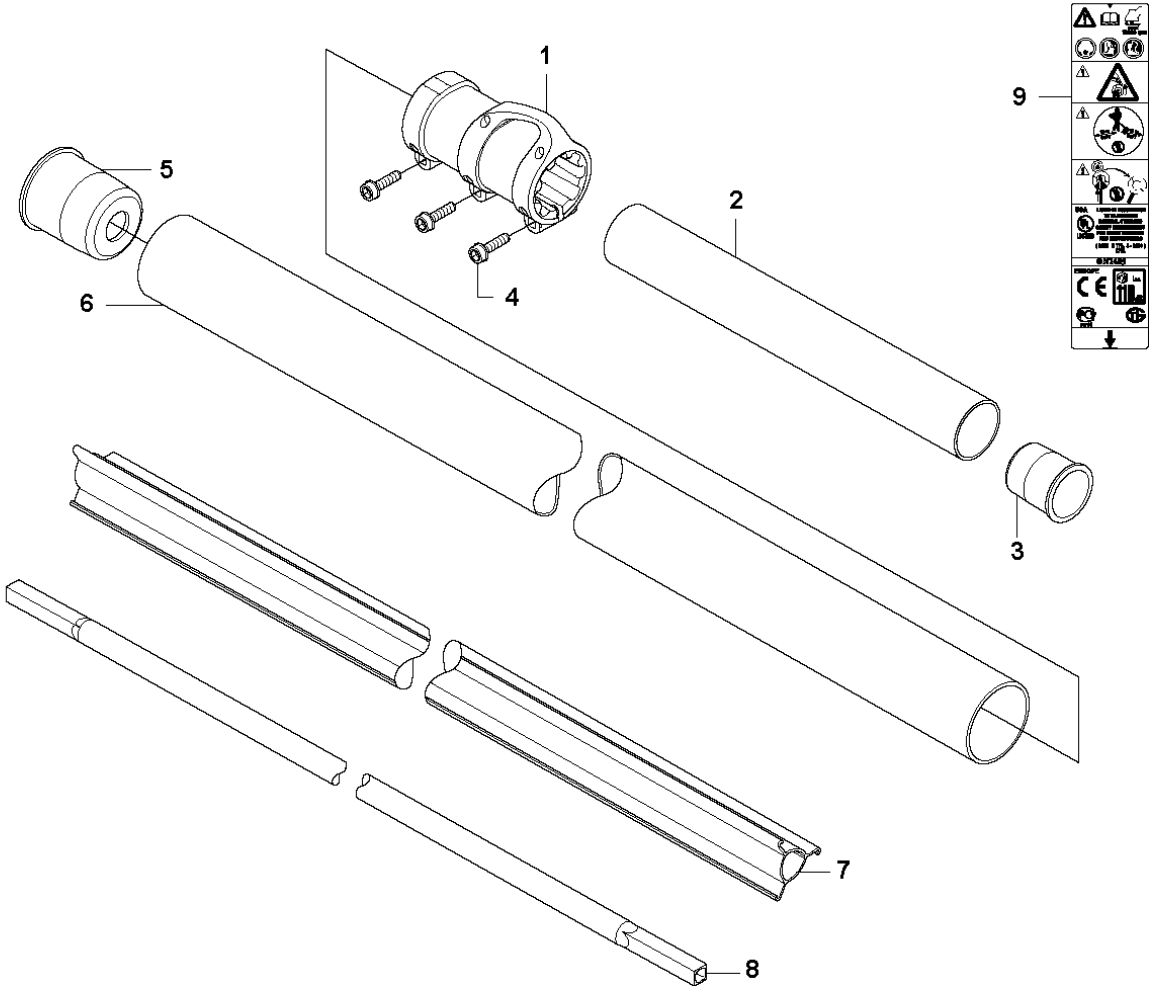

B2 535 RJ, 535 LS
SHAFT

SHAFT

535 RJ

Ref	Part No	Description	Remark	QTY KIT
1	544 10 18-01	SLEEVE	535 RJ, 535 LS	1
2	537 18 26-10	TUBE	Ø = 24mm, L = 330mm	1
3	537 33 44-02	SPACER		1
4	544 25 40-01	SCREW		1
5	537 36 02-01	SPACER		1
6	537 21 41-02	TUBE	Ø = 28mm, L = 1152mm	1
7	537 31 39-02	GUIDE	Ø = 9mm, L = 1115mm	1
8	537 35 52-01	DRIVE SHAFT	Ø = 8mm, L = 1527mm	1
9	589 29 51-01	LABEL		1