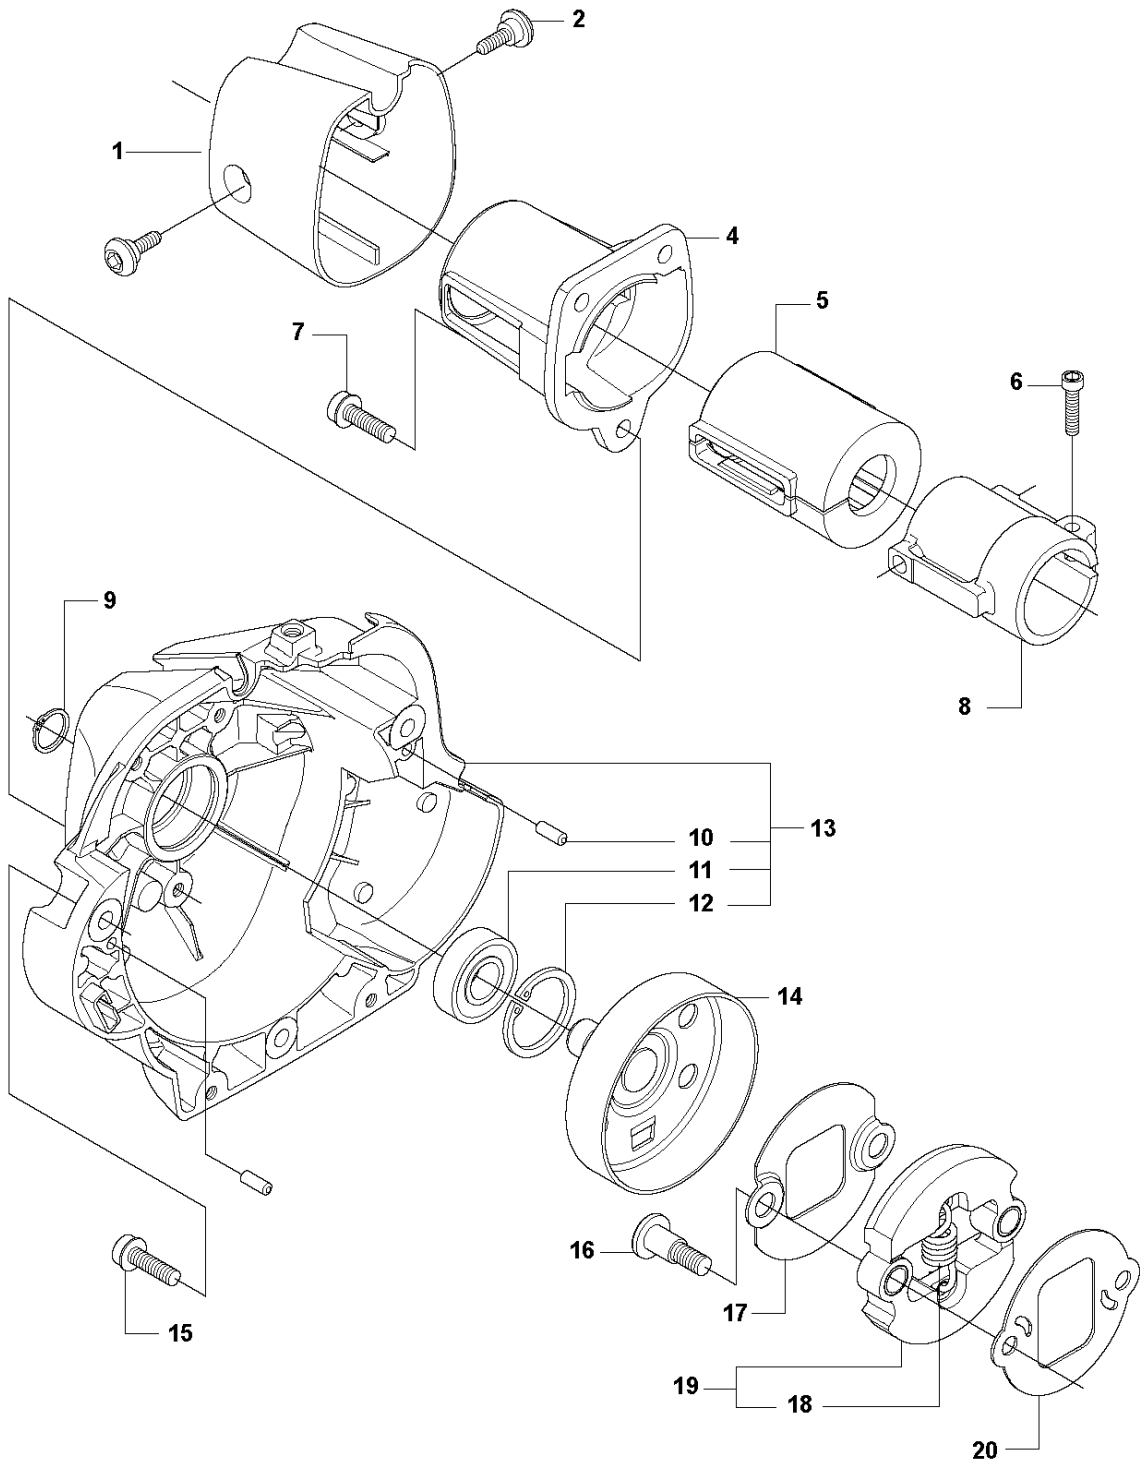

## THROTTLE CONTROLS

535 RJ

Ref	Part No	Description	Remark	QTY	KIT
1	503 91 81-01	THROTTLE LEVER		1	15
2	544 10 08-01	RECOIL SPRING		1	15
3	503 87 80-01	THROTTLE LOCKOUT		1	15
4	503 87 79-03	THROTTLE TRIGGER		1	15
5	503 96 14-01	ABSORBER		1	15
6	537 41 90-01	SWITCH		1	15
7	503 21 66-18	SCREW IHSC T		5	15
8	544 23 84-01	HANDLE HALF	Hard grip	1	15
8	544 10 02-02	HANDLE HALF	Soft grip	1	15
9	544 23 85-01	HANDLE HALF	Hard grip	1	15
9	544 10 03-02	HANDLE HALF	Soft grip	1	15
10	544 10 17-02	DAMPER		1	15
11	731 23 14-01	HEXAGON NUT		1	15
12	544 11 21-01	RETAINER		1	15
13	503 20 03-20	SCREW IHSCFM		1	15
14	544 10 17-02	DAMPER		1	15
15	544 14 36-02	CONTROL		1	
16	503 87 85-06	SHORT CIRCUIT CABLE		1	15, 18
17	544 17 17-02	THROTTLE CABLE ASSY		1	15, 18
18	544 14 49-01	WIRING ASSY		1	15
19	725 23 80-51	SCREW EHHM		1	
20	503 87 90-01	KNOB		1	
21	503 23 00-61	WASHER		1	
22	544 10 10-04	HANDLE.LOOP		1	
23	502 19 71-01	SQUARE NUT		1	
24	544 10 11-01	BLOCK.SPACING		1	
25	503 99 78-01	HANDLE	Spare part incl. Screws Pos. 26	1	
26	574 18 15-01	SCREW IHSCFTO	Captive screws	3	25

## CLUTCH

535 RJ

Ref	Part No	Description	Remark	QTY	KIT
1	544 11 97-01	COVER	535 RJ, 535 LS	1	
2	503 96 13-01	SCREW		2	
4	537 31 00-01	COVER		1	
5	537 32 27-01	ANTIVIBRATION ELEMENT		1	
6	725 53 33-55	SCREW IHSCM		1	
7	503 20 03-20	SCREW IHSCFM		3	
8	537 31 01-01	COMPRESSION SLEEVE	535 RX, 535 RXT	1	
8	537 31 01-02	COMPRESSION SLEEVE	535 RJ, 535 LS	1	
9	735 31 14-00	CIRCLIP		1	
10	503 24 07-02	PARALLEL PIN		2	13
11	738 21 01-04	BALL BEARING		1	13
12	735 31 28-10	CIRCLIP		1	13
13	537 30 29-01	CLUTCH COVER		1	
14	537 35 29-01	CLUTCH DRUM		1	
15	503 20 03-20	SCREW IHSCFM		3	
16	537 41 81-01	SCREW		2	
17	537 41 57-01	WASHER		1	
18	537 42 72-01	SPRING		1	19
19	537 34 04-01	CLUTCH		1	
20	537 04 68-01	WASHER		1	