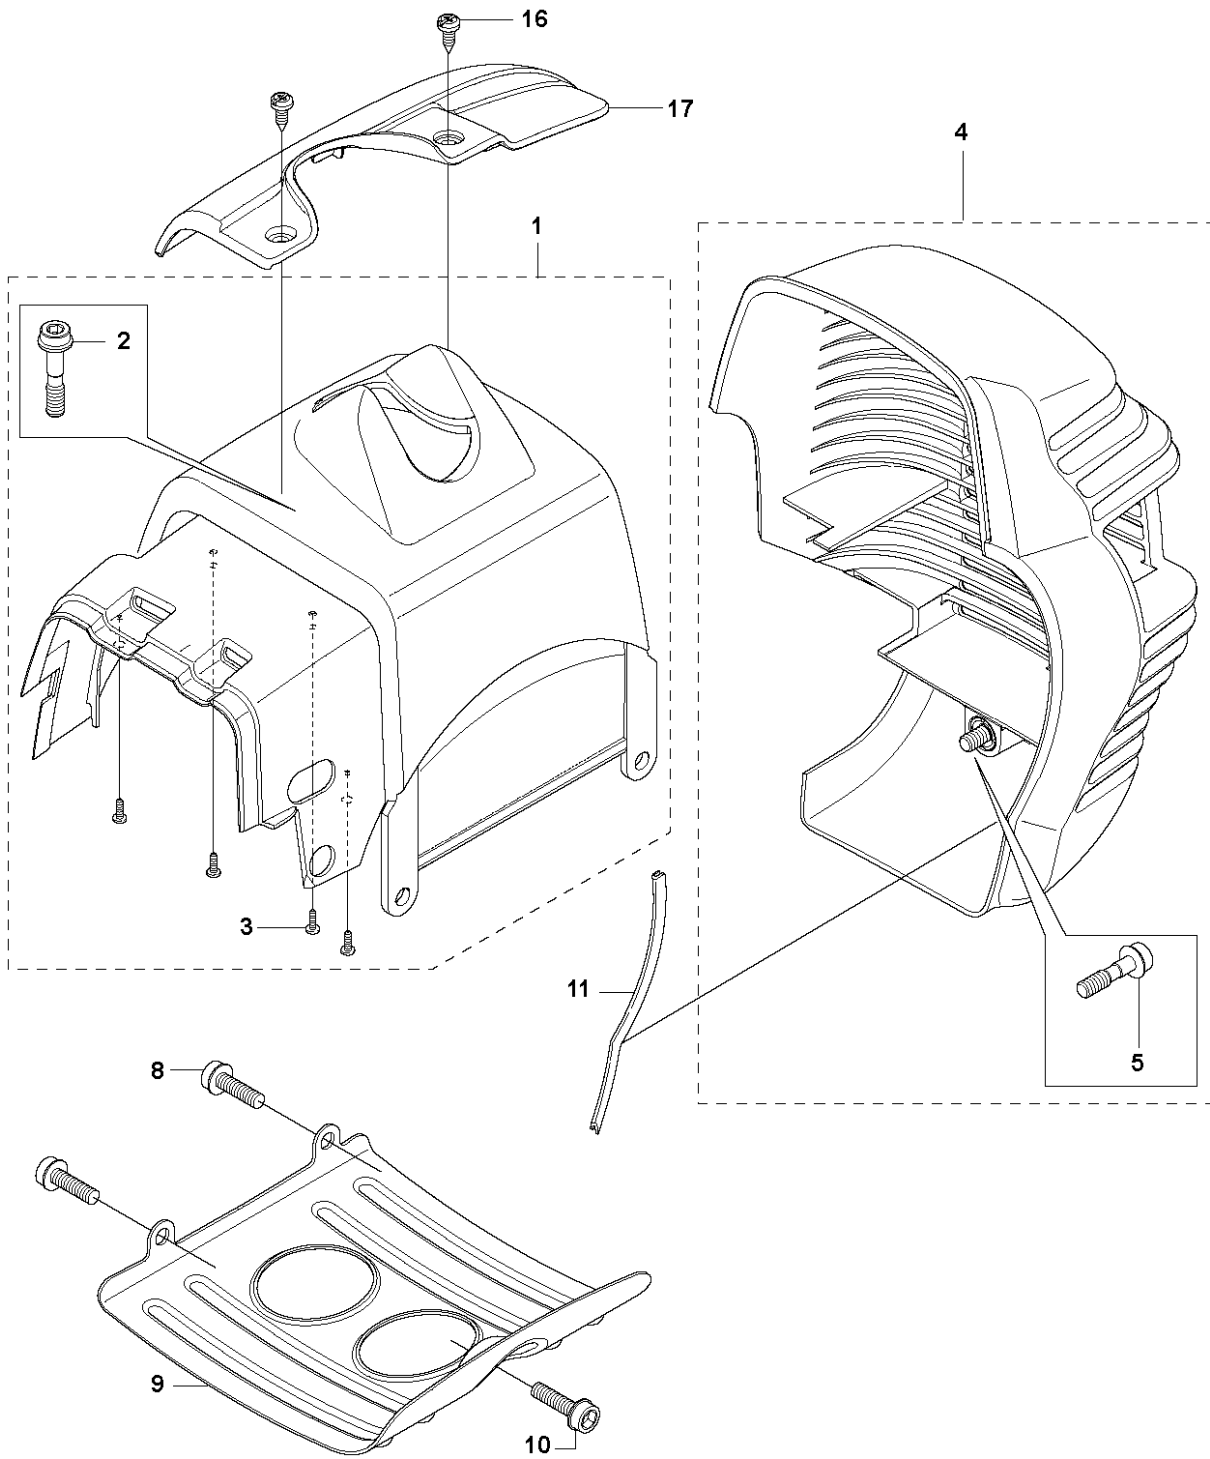

G 535 RX, 535 RJ, 535 RXT, 535 LS
CYLINDER COVER

- 12 —
- 13 —
- 14 —
- 15 —

CYLINDER COVER

535 RJ

Ref	Part No	Description	Remark	QTY	KIT
1	544 16 01-03	CYLINDER COVER	Spare part incl. Screws Pos. 2	1	
2	573 99 43-04	SCREW IHSCFMO	Captive screws	1	1
3	503 21 29-10	SCREW CCRPANT		4	1
4	537 42 51-02	HEAT PROTECTOR	Spare part incl. Screws Pos. 5	1	
5	574 47 70-03	SCREW IHSCFMO	Captive screws	1	4
8	503 21 75-16	SCREW IHSCFT		2	
9	537 35 72-01	PROTECTIVE PLATE		1	
10	503 21 75-16	SCREW IHSCFT		1	
11	544 02 98-01	BAR		1	
12	576 99 86-10	LABEL	535 RXT	1	
13	576 99 86-11	LABEL	535 RX	1	
14	576 99 86-12	LABEL	535 RJ	1	
15	576 99 86-13	LABEL	535 LS	1	
16	503 21 35-02	SCREW	535 RJ, 535 LS	2	
17	502 43 39-01	ARM PROTECTION	535 RJ, 535 LS	1