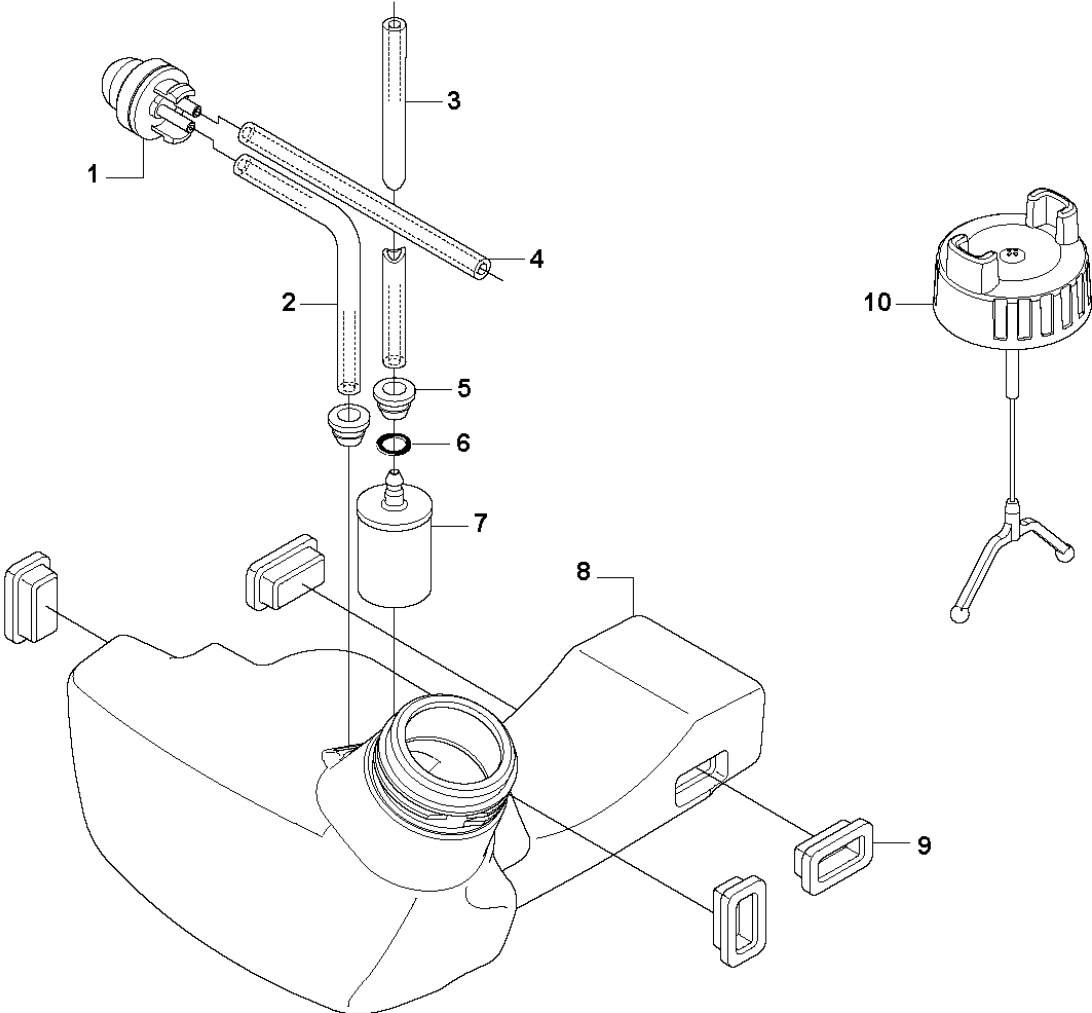

E 535 RX, 535 RJ, 535 RXT, 535 LS
FUEL TANK

FUEL TANK

535 RJ

Ref	Part No	Description	Remark	QTY KIT
1	503 93 66-01	PURGE		1
2	537 04 24-12	FUEL HOSE		1
3	537 05 23-01	FUEL HOSE		1
4	537 04 24-12	FUEL HOSE		1
5	503 73 58-01	BUSHING		2
6	537 18 49-01	O-RING		1
7	503 44 32-01	FUEL FILTER		1
8	544 32 88-01	TANK ASSY		1
9	503 91 10-01	SUSPENSION		4
10	590 32 48-01	TANK CAP ASSY		1