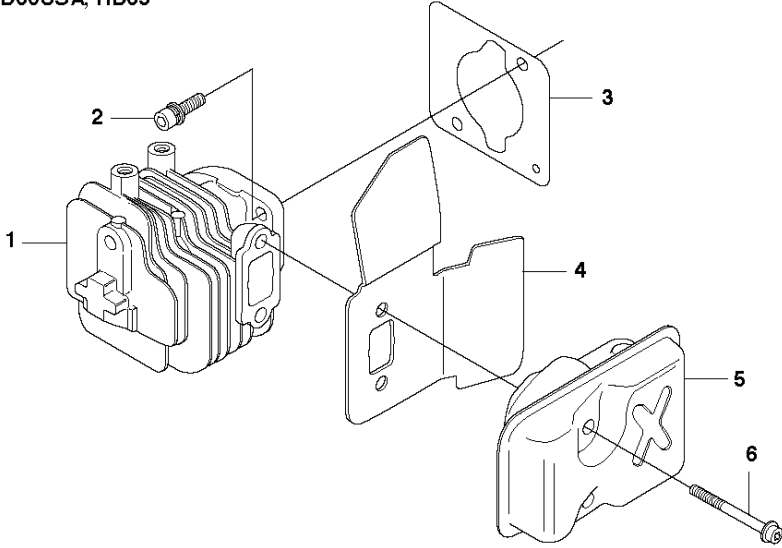

F 123HD60, HD60USA, HD65

MUFFLER

123 HD60, 20100600001-Current

Ref	Part No	Description	Remark	QTY	KIT
1	531 00 48-54	SPRING PIN		1	
2	544 29 55-01	SCREW		2	
3	531 00 48-02	GEAR		1	
4	531 00 48-06	SHAFT		1	
5	544 30 38-01	MUFFLER		1	
6	544 29 24-01	SCREW		2	
7	504 09 49-01	MUFFLER ASSY	US Only	1	
8	531 00 48-07	SPACER		1	7
9	531 00 48-08	END PLATE		1	7
10	531 00 48-10	SHAFT		1	7
11	504 09 50-01	SCREW		2	
12	531 00 48-09	BEARING PLATE		1	7
13	531 00 48-11	NUT		1	7
14	504 04 39-01	SCREW		4