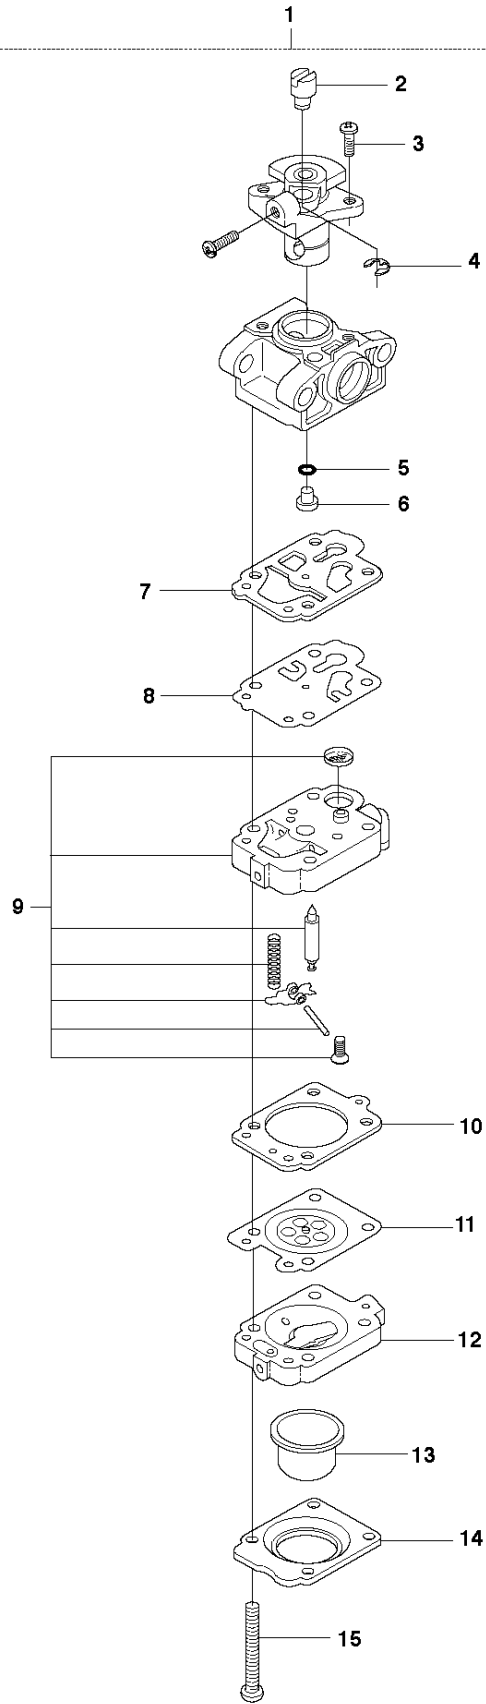

M 123HD60, HD60USA, HD65

Walbro WYL

CARBURETOR

123 HD60, 20100600001-Current

Ref	Part No	Description	Remark	QTY	KIT
1	544 30 43-01	CARBURETTOR	Walbro WYL	1	
2	531 00 24-42	CONNECTION		1	1
3	531 00 48-43	RING		2	1
4	531 00 24-39	CIRCLIP		1	1
5	531 00 77-91	RING		1	1
6	544 29 80-01	MAIN JET		1	1
7	531 00 48-36	MOULDING		1	1
8	531 00 48-37	SPÄNNHJUL		1	1
9	544 29 23-01	PUMP HOUSING		1	1
10	531 00 77-94	GASKET		1	1
11	544 29 59-01	DIAPHRAGM CARBURETTOR		1	1
12	531 00 77-95	HOUSING		1	1
13	531 00 24-36	BULB		1	1
14	531 00 77-96	PLATE		1	1
15	531 00 77-97	SCREW		4	1