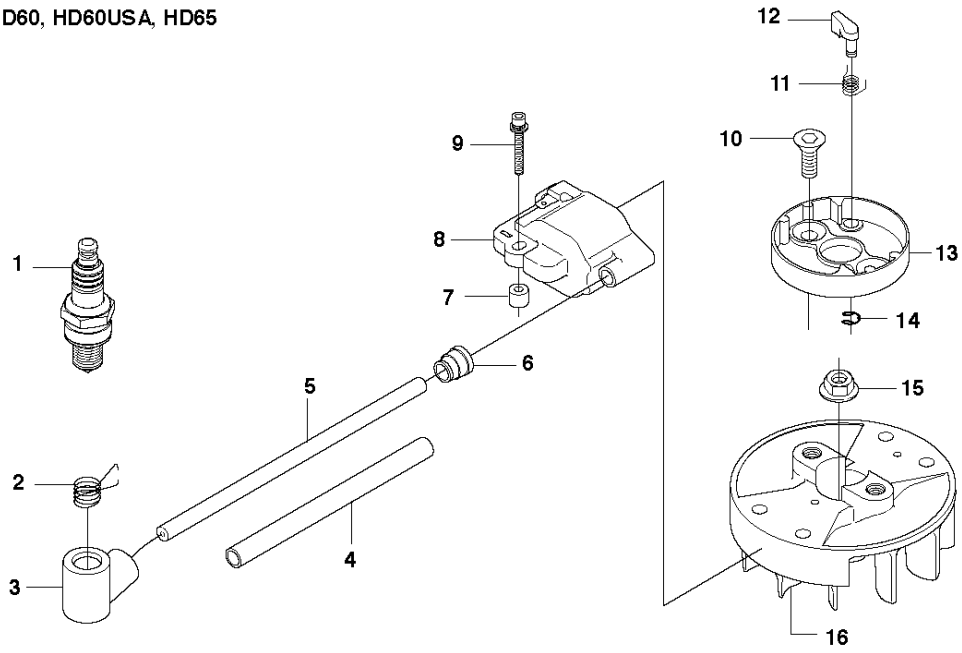

E 123HD60, HD60USA, HD65

IGNITION SYSTEM

123 HD60, 20100600001-Current

Ref	Part No	Description	Remark	QTY KIT
1	531 00 48-28	SPARK PLUG	BPMR 6Y	1
2	531 00 23-99	SPRING		1
3	531 00 23-98	SPARK PLUG CONNECTION		1
4	544 29 66-01	INSULATOR		1
5	531 00 78-42	CABLE		1
6	531 00 24-01	SLEEVE		1
7	531 00 24-04	SPACER		2
8	531 00 78-41	IGNITION MODULE		1
9	544 29 20-01	SCREW		2
10	544 29 25-01	SCREW		2
11	544 30 34-01	RECOIL SPRING		2
12	544 29 78-01	PAWL		2
13	544 30 33-01	HOUSING		1
14	531 00 24-85	RETAINER RING		2
15	531 00 41-13	NUT		1
16	531 00 48-25	SPLASH GUARD		1