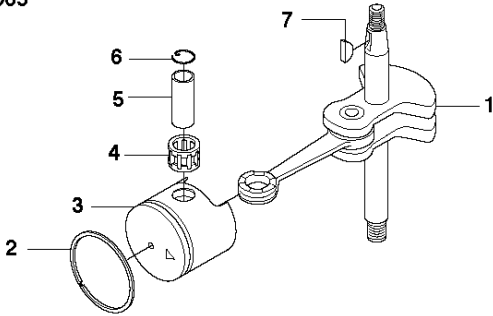

H 123HD60, HD60USA, HD65

PISTON & CRANKSHAFT

123 HD60, 20100600001-Current

Ref	Part No	Description	Remark	QTY KIT
1	544 29 31-01	SHAFT ASSY		1
2	531 00 48-17	PISTON RING		1
3	531 00 48-16	DRIVE SHAFT		1
4	531 00 48-18	MACHINE HOLDER		1
5	531 00 40-88	PISTON BOLT		1
6	531 00 23-83	CLIP		2
7	531 00 24-02	KEY		1