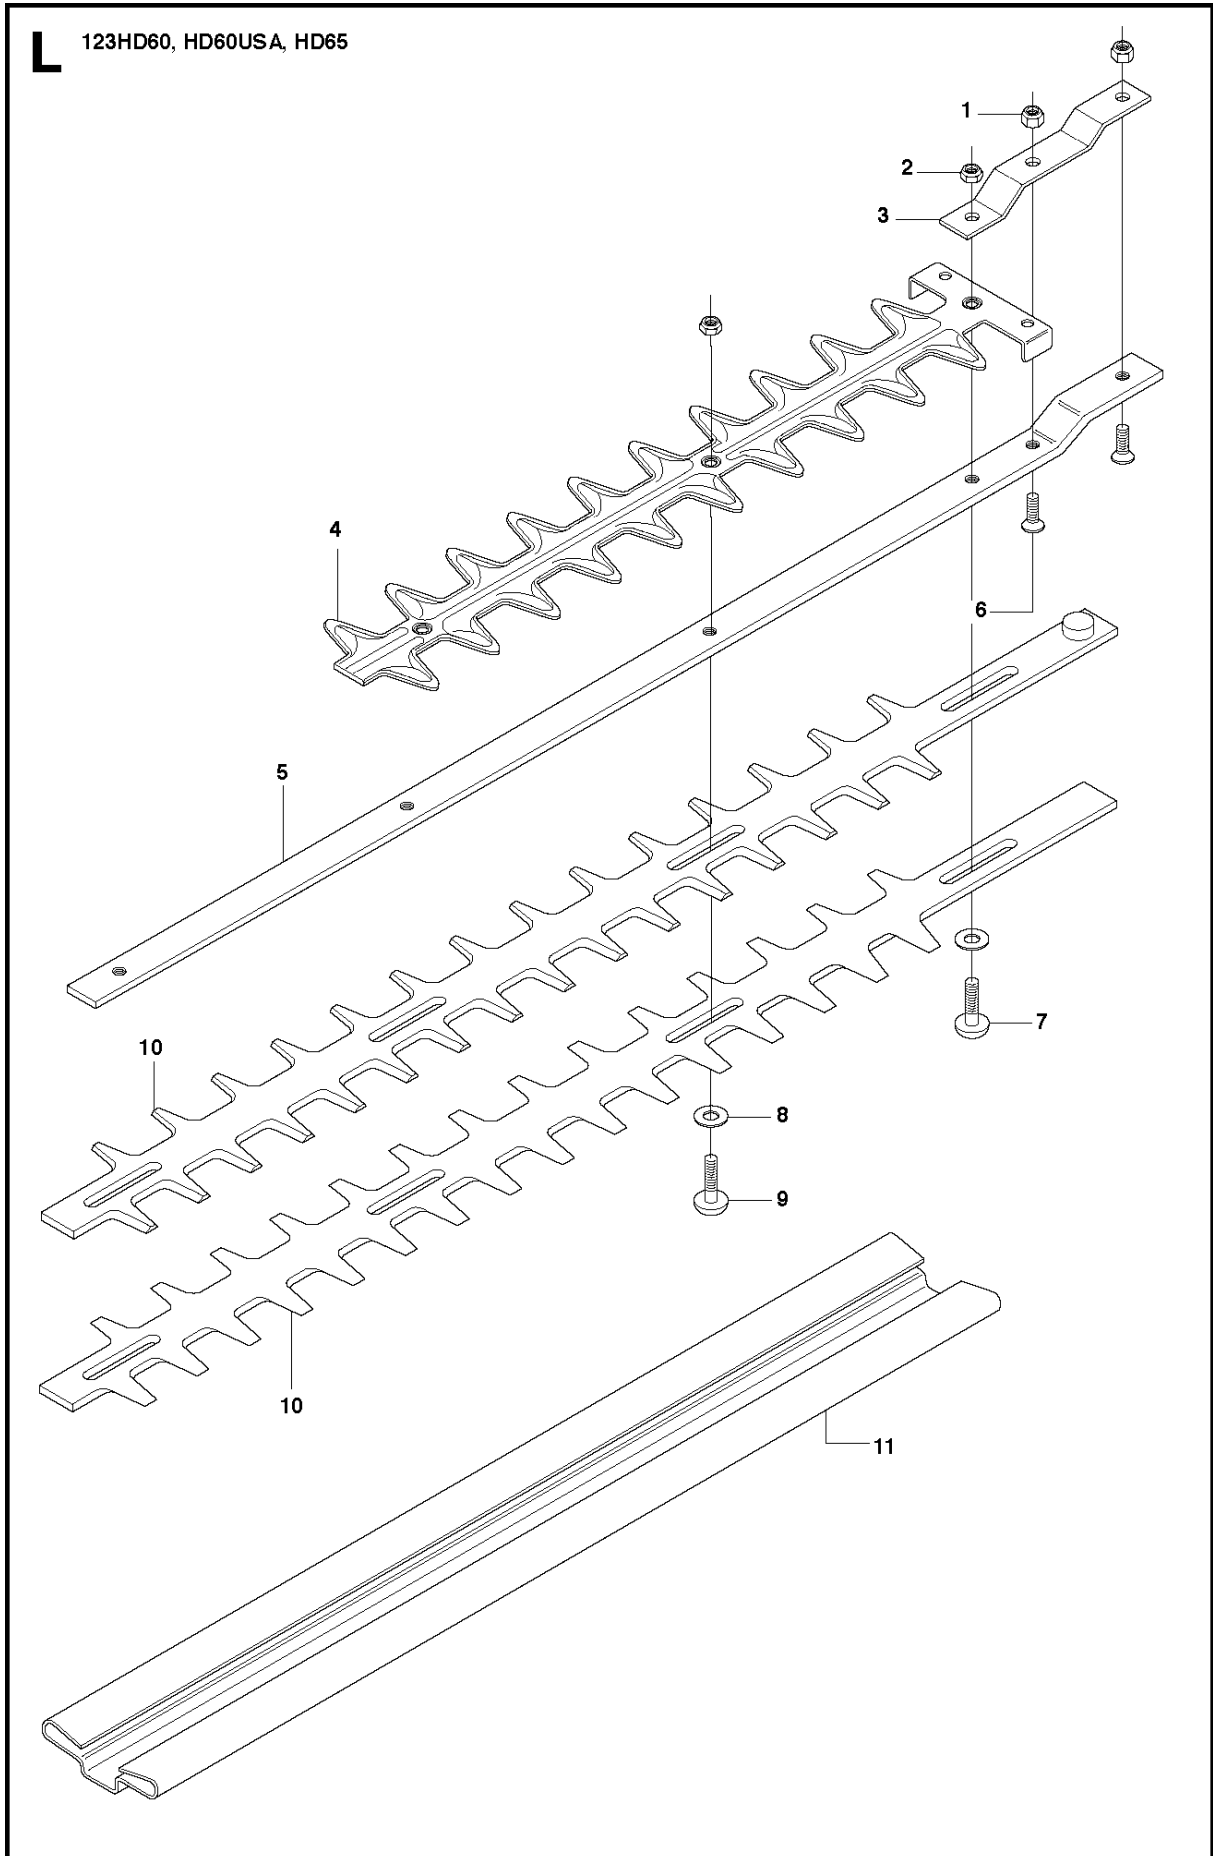

CUTTING EQUIPMENT

123 HD60, 20100600001-Current

Ref	Part No	Description	Remark	QTY KIT
1	544 30 21-01	NUT		2
2	544 30 52-01	NUT		4
3	502 28 85-01	PLATE		1
4	544 29 89-01	BLADE GUARD HEDGETRIMMER	Changed design, now with 7 teeth	1
5	544 30 05-01	GUIDE PLATE	123HD60	1
5	504 04 40-01	GUIDE PLATE	123HD65	1
6	502 28 86-01	SCREW		2
7	531 00 47-17	SCREW		1
8	531 00 47-15	WASHER		4
9	531 00 47-16	SCREW		3
10	544 30 18-01	BLADE	123HD60, 1pc/package	2
10	504 04 41-01	BLADE	123HD65, 1pc/package	2
11	544 29 94-01	TRANSPORT GUARD	123HD60	1
11	504 04 42-01	COVER	123HD65	1