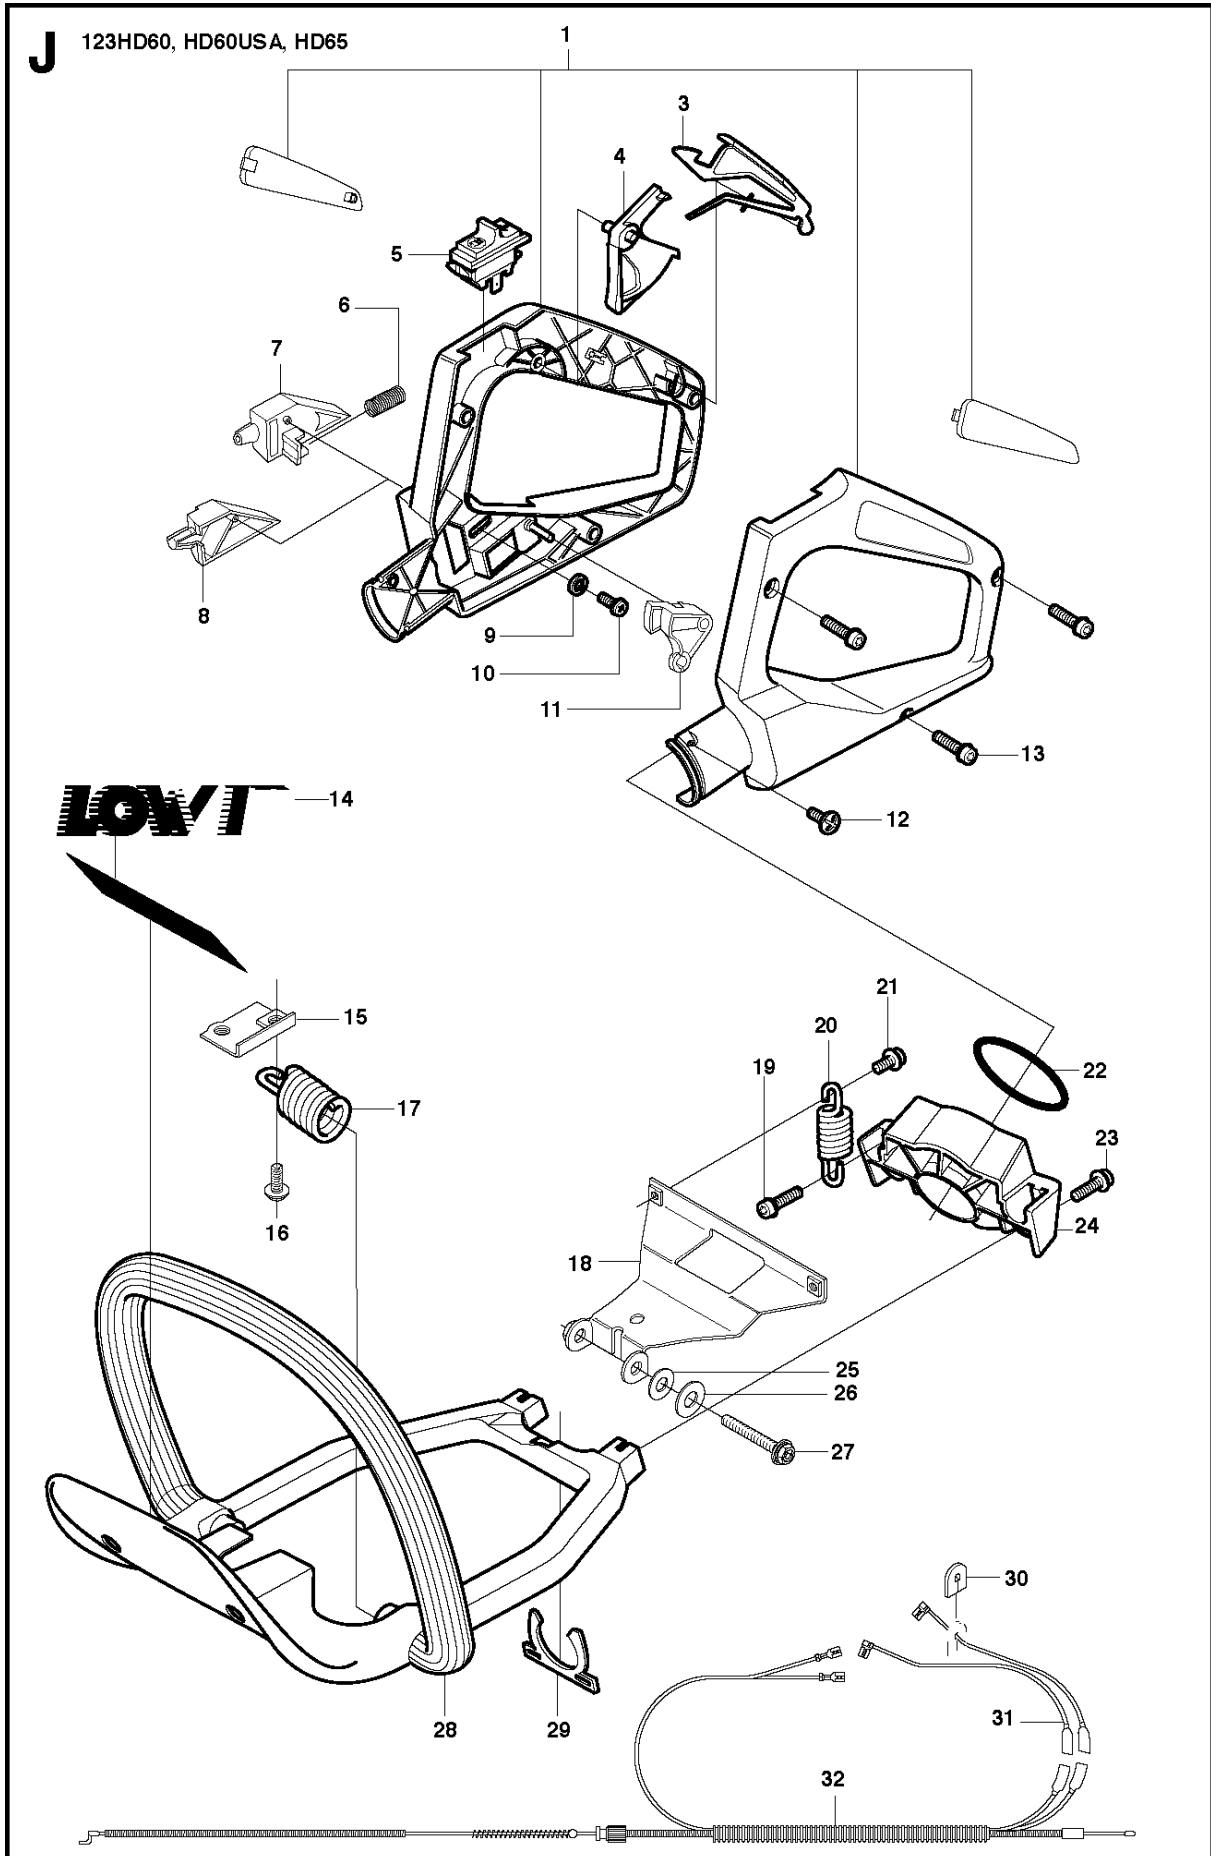

HANDLE & CONTROLS

123 HD60, 20100600001-Current

Ref	Part No	Description	Remark	QTY KIT
1	537 28 00-06	HANDLE ASSY	123HD60	1
1	537 28 00-05	HANDLE ASSY	123HD65	1
3	537 18 39-01	THROTTLE LOCKOUT		1
4	506 01 44-02	THROTTLE TRIGGER		1
5	503 71 82-01	SWITCH		1
6	503 77 06-01	RECOIL SPRING	123HD65	1
7	503 77 05-01	LOCKING BUTTON	123HD65	1
8	537 19 78-01	COVER	123HD60	1
9	734 11 25-41	WASHER		1
10	503 21 29-06	SCREW CCRPANT		1
11	503 79 15-02	LATCH	123HD65	1
12	503 21 27-13	SCREW CCRPANT		1
13	503 21 07-16	SCREW IHST		3
14	503 73 45-01	LABEL		1
15	544 30 29-01	STAY	R	1
15	544 30 30-01	STAY	L	1
16	503 20 07-10	SCREW IHSCFM		2
17	537 08 08-01	SPRING		2
18	544 30 28-01	STAY		1
19	503 21 68-16	SCREW IHST		2
20	537 08 07-01	SPRING		2
21	503 20 07-10	SCREW IHSCFM		2
22	740 44 16-00	O-RING		1
23	503 21 06-22	SCREW IHST		2
24	537 08 06-01	SPRING		1
25	735 21 53-01	LOCKWASHER		1
26	734 11 52-01	WASHER		1
27	725 23 78-51	SCREW EHHM		2
28	503 77 10-03	FRONT HANDLE		1
29	503 77 09-01	SECURING PLATE		1
30	531 00 48-29	ATTACHMENT		1
31	531 00 78-44	SHORTING LEAD		2
32	544 20 06-02	WIRING ASSY		1