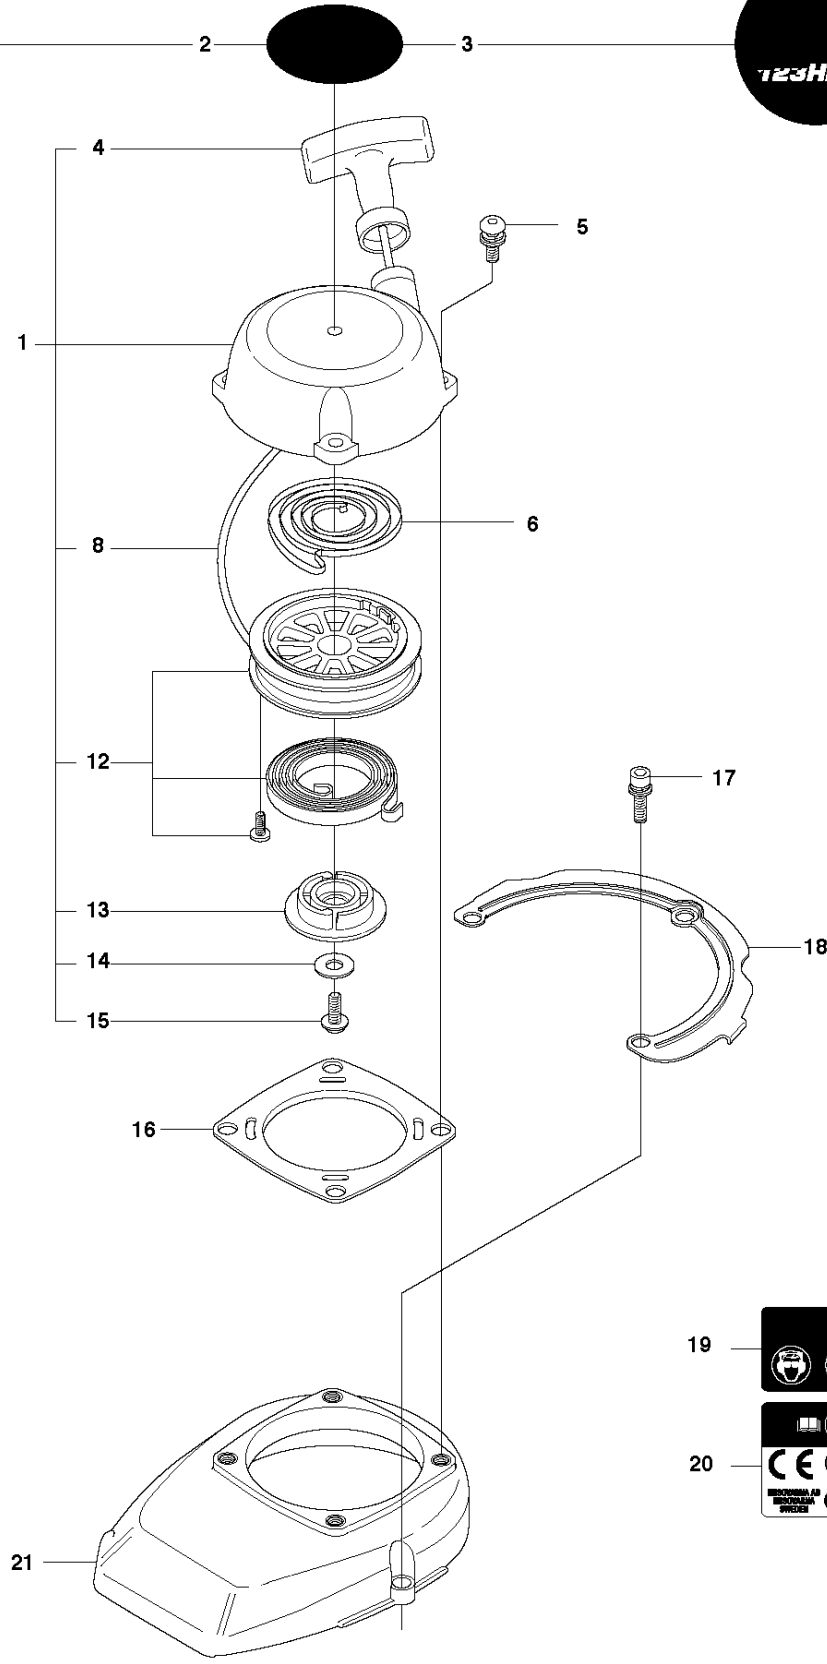

# SPARE PARTS LIST

HEDGE TRIMMERS/POLE HEDGE  
TRIMMERS

123 HD60, 20100600001-Current

## ACCESSORIES

123 HD60, 20100600001-Current

Ref	Part No	Description	Remark	QTY	KIT
1	504 04 46-01	ACCESSORY BAG		1	
2	504 04 45-01	HEX KEY		1	1
3	504 04 44-01	HEX KEY		1	1
4	504 04 43-01	COMBINATION WRENCH		1	1
5	531 00 75-13	GREASE	UL22	1	
6	531 00 75-12	GREASE	UL21	1	
7	531 00 92-05	GREASE		1	

## STARTER

123 HD60, 20100600001-Current

Ref	Part No	Description	Remark	QTY	KIT
1	544 30 46-01	STARTER ASSY		1	
2	544 38 32-01	DECAL	123HD60	1	
3	504 04 38-01	DECAL	123HD65	1	
4	544 30 47-01	STARTER HANDLE		1	1
5	544 29 33-01	SCREW		4	
6	544 30 39-01	RECOIL SPRING		1	1
8	544 30 42-01	STARTER CORD		1	1
12	544 30 40-01	SPRING CASSETTE ASSY		1	1
13	544 30 41-01	STARTER PULLEY		1	1
14	544 29 67-01	WASHER		1	1
15	544 29 74-01	SCREW		1	1
16	544 29 34-01	PLATE		1	
17	544 29 19-01	SCREW		3	
18	544 30 45-01	PLATE		1	
19	544 11 07-02	LABEL	US, AU	1	
20	544 05 76-02	LABEL	EC	1	
21	531 00 48-24	COVER		1	

## COVER

123 HD60, 20100600001-Current

Ref	Part No	Description	Remark	QTY KIT
1	531 00 48-12	PULL ROD	US Only	1
2	544 29 21-01	SCREW		1
3	576 20 78-01	WASHER		2
4	544 29 30-01	MUFFLER COVER		1
5	544 29 21-01	SCREW		1
6	544 29 37-01	KNOB		1
7	544 29 53-01	CYLINDER COVER		1