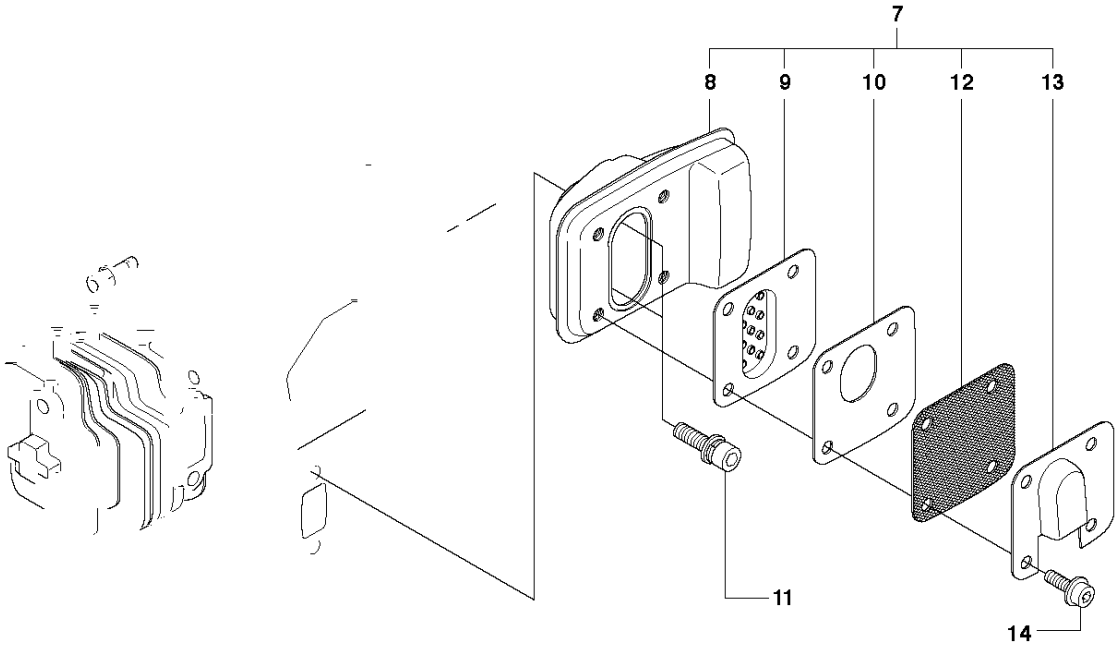

F 123HD60, HD60USA, HD65

MUFFLER

123 HD60, 20100600001-Current

Ref	Part No	Description	Remark	QTY	KIT
1	531 00 48-54	SPRING PIN		1	
2	544 29 55-01	SCREW		2	
3	531 00 48-02	GEAR		1	
4	531 00 48-06	SHAFT		1	
5	544 30 38-01	MUFFLER		1	
6	544 29 24-01	SCREW		2	
7	504 09 49-01	MUFFLER ASSY	US Only	1	
8	531 00 48-07	SPACER		1	7
9	531 00 48-08	END PLATE		1	7
10	531 00 48-10	SHAFT		1	7
11	504 09 50-01	SCREW		2	
12	531 00 48-09	BEARING PLATE		1	7
13	531 00 48-11	NUT		1	7
14	504 04 39-01	SCREW		4