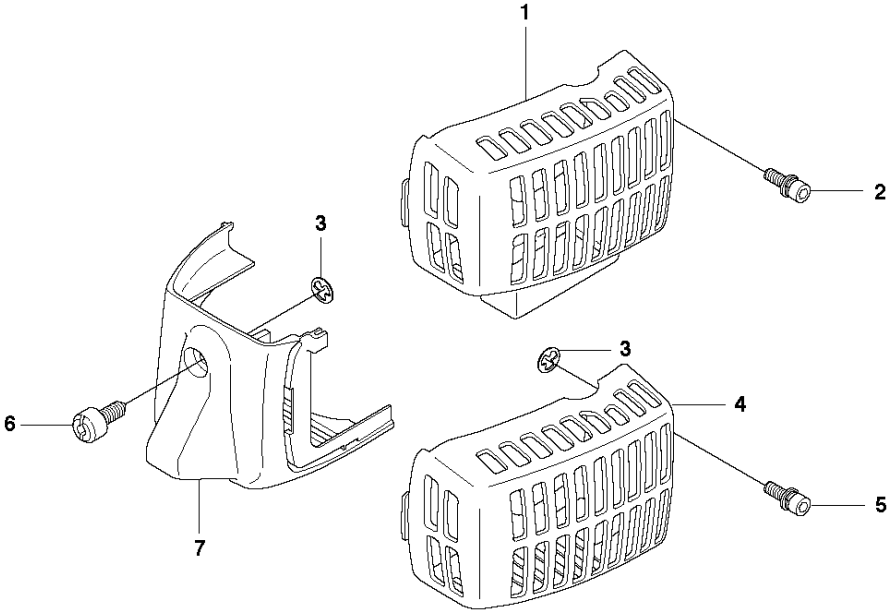

B 123HD60, HD60USA, HD65

COVER

123 HD60, 20100600001-Current

Ref	Part No	Description	Remark	QTY KIT
1	531 00 48-12	PULL ROD	US Only	1
2	544 29 21-01	SCREW		1
3	576 20 78-01	WASHER		2
4	544 29 30-01	MUFFLER COVER		1
5	544 29 21-01	SCREW		1
6	544 29 37-01	KNOB		1
7	544 29 53-01	CYLINDER COVER		1