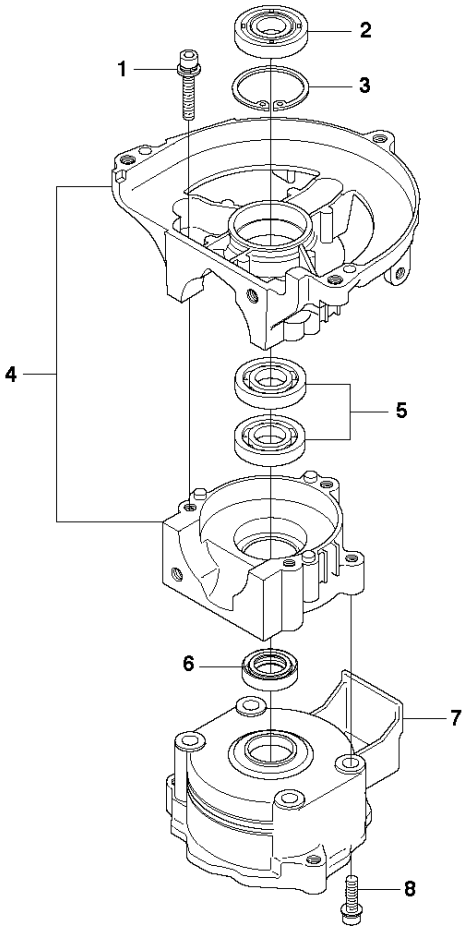

G 123HD60, HD60USA, HD65

GEAR HOUSING

123 HD60, 20100600001-Current

Ref	Part No	Description	Remark	QTY KIT
1	544 29 18-01	SCREW		3
2	531 00 41-06	SEALING RING		1
3	531 00 41-05	RETAINER RING		1
4	544 29 26-01	CRANKCASE ASSY		1
5	531 00 41-10	BALL BEARING		2
6	531 00 41-07	SEALING RING		1
7	544 29 28-01	CLUTCH COVER		1
8	544 29 21-01	SCREW		4