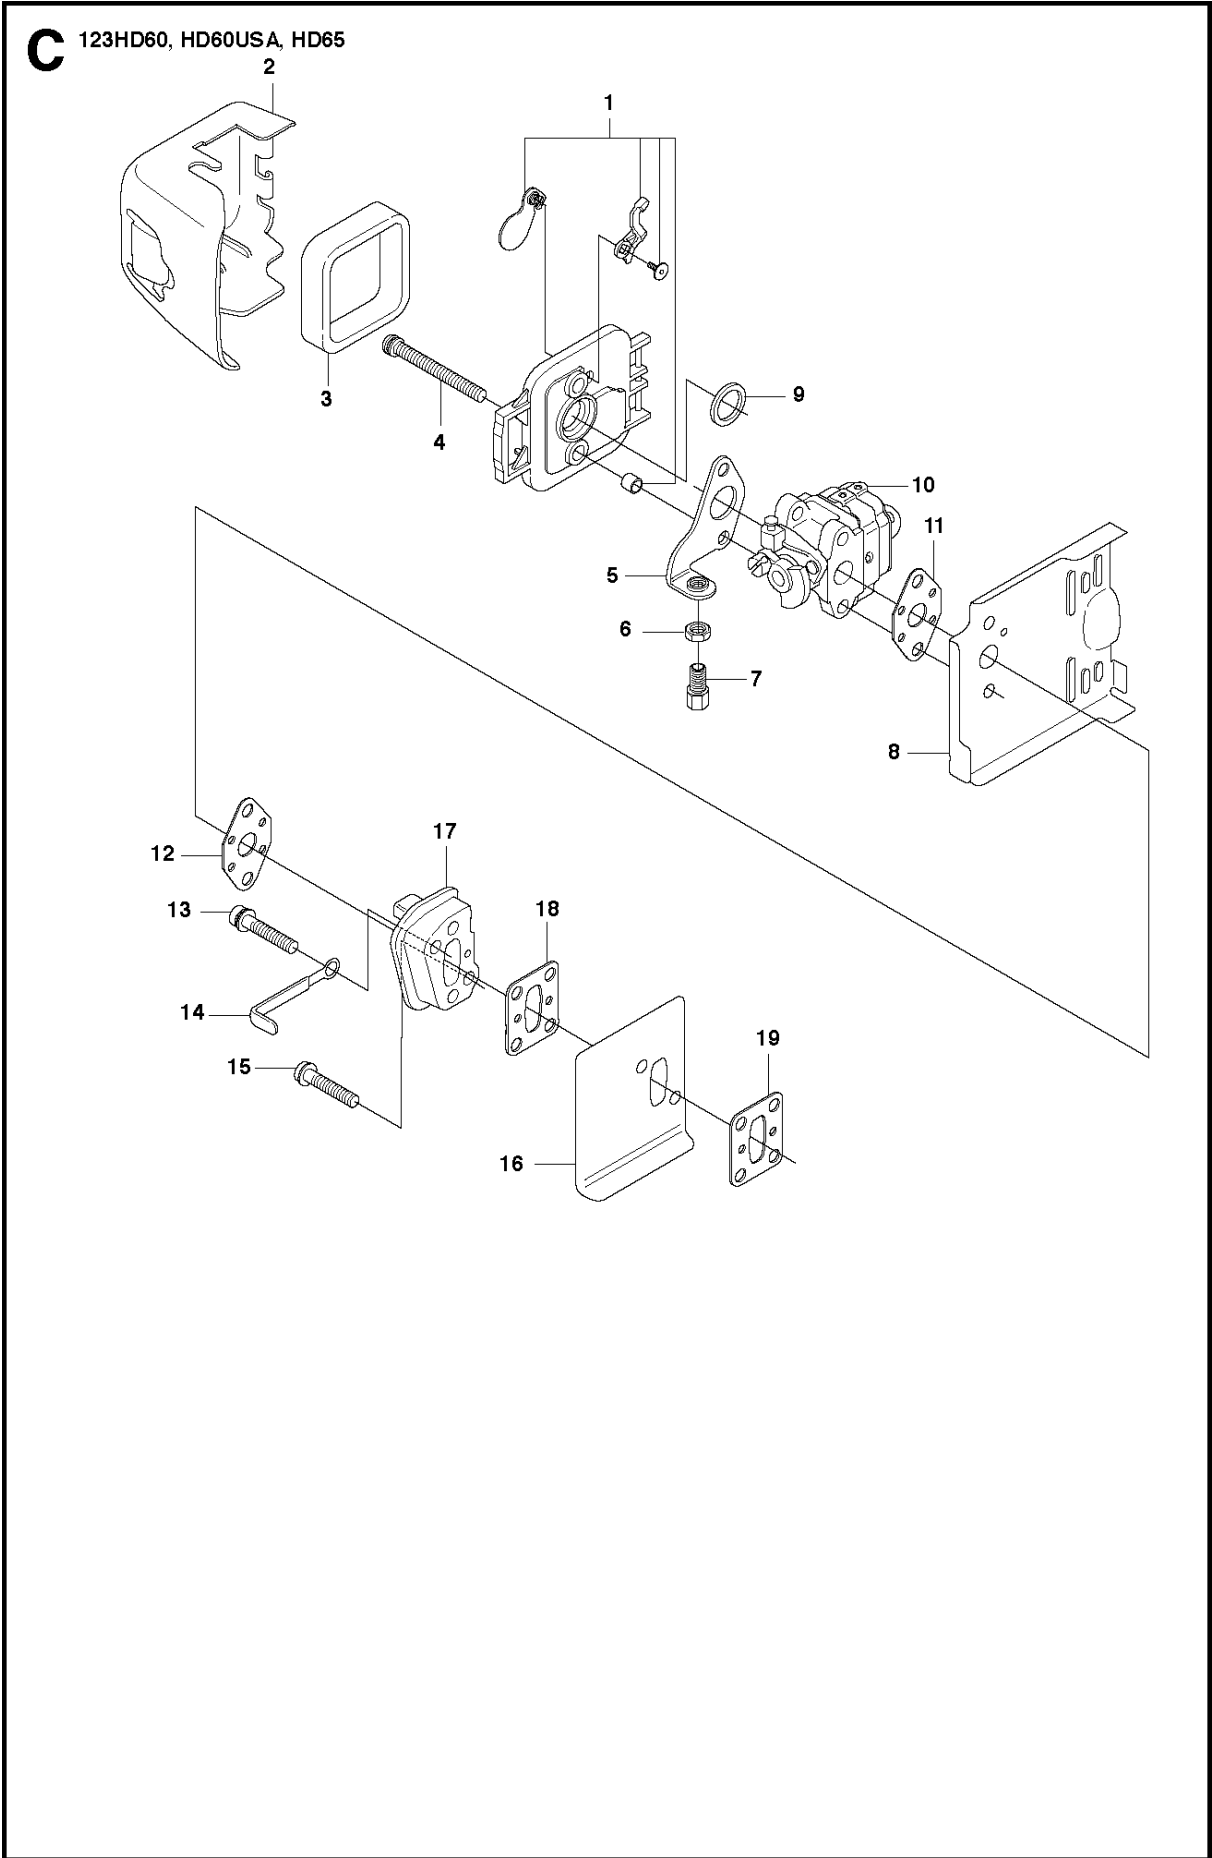

## STARTER

123 HD60, 20100600001-Current

Ref	Part No	Description	Remark	QTY	KIT
1	544 30 46-01	STARTER ASSY		1	
2	544 38 32-01	DECAL	123HD60	1	
3	504 04 38-01	DECAL	123HD65	1	
4	544 30 47-01	STARTER HANDLE		1	1
5	544 29 33-01	SCREW		4	
6	544 30 39-01	RECOIL SPRING		1	1
8	544 30 42-01	STARTER CORD		1	1
12	544 30 40-01	SPRING CASSETTE ASSY		1	1
13	544 30 41-01	STARTER PULLEY		1	1
14	544 29 67-01	WASHER		1	1
15	544 29 74-01	SCREW		1	1
16	544 29 34-01	PLATE		1	
17	544 29 19-01	SCREW		3	
18	544 30 45-01	PLATE		1	
19	544 11 07-02	LABEL	US, AU	1	
20	544 05 76-02	LABEL	EC	1	
21	531 00 48-24	COVER		1	

## COVER

123 HD60, 20100600001-Current

Ref	Part No	Description	Remark	QTY KIT
1	531 00 48-12	PULL ROD	US Only	1
2	544 29 21-01	SCREW		1
3	576 20 78-01	WASHER		2
4	544 29 30-01	MUFFLER COVER		1
5	544 29 21-01	SCREW		1
6	544 29 37-01	KNOB		1
7	544 29 53-01	CYLINDER COVER		1