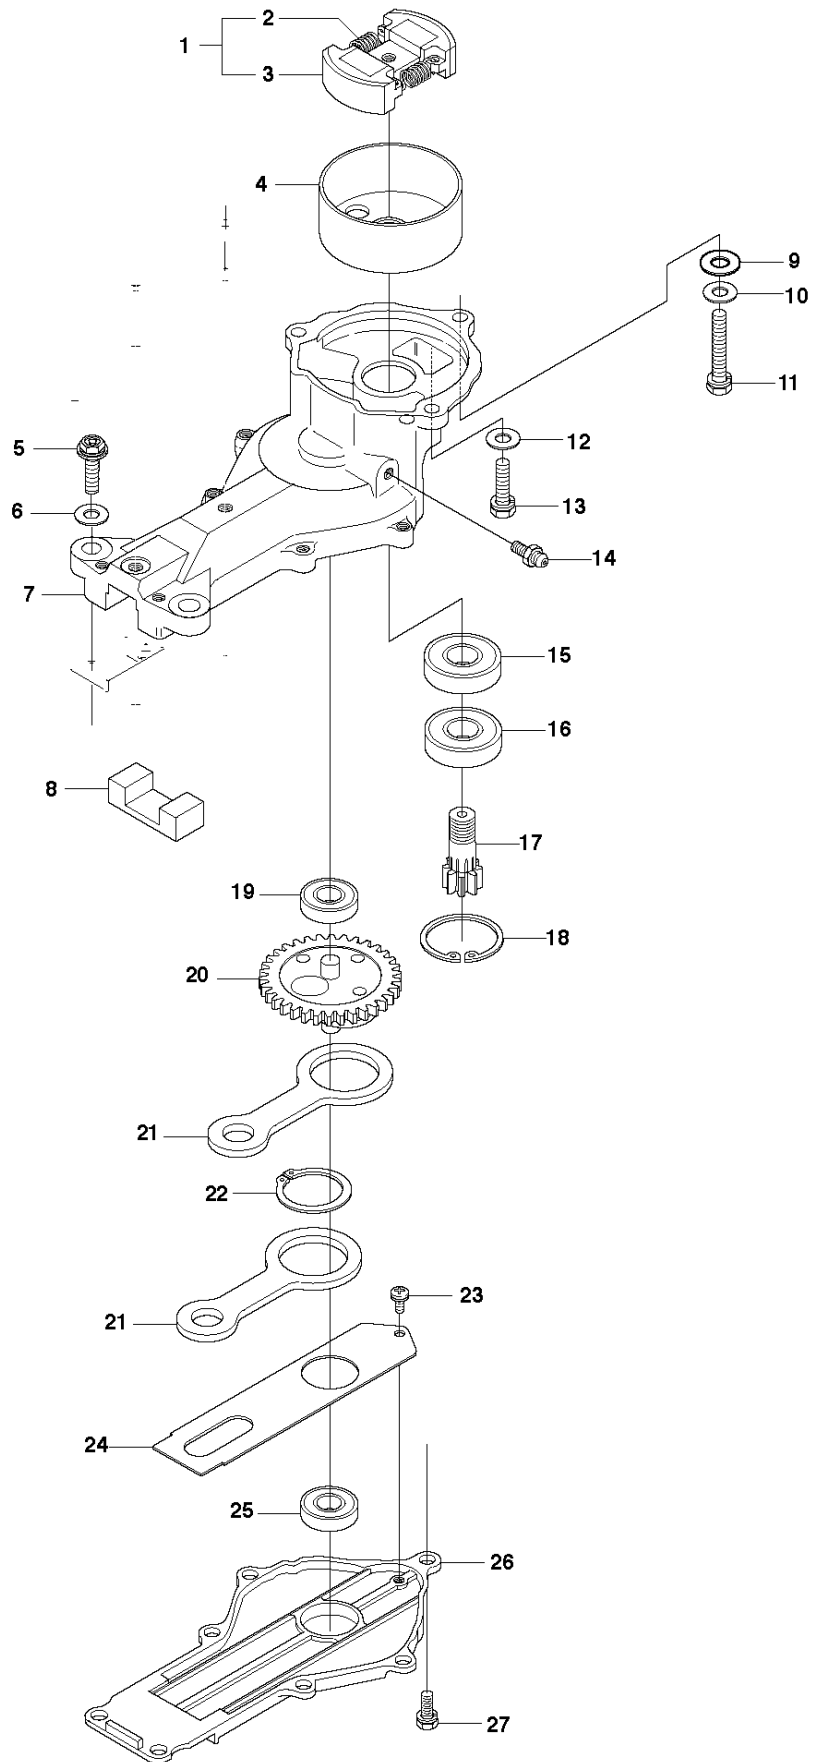

K 123HD60, HD60USA, HD65

GEAR HOUSING

123 HD60, 20100600001-Current

Ref	Part No	Description	Remark	QTY	KIT
1	544 30 32-01	CLUTCH ASSY		1	
2	544 30 37-01	SPRING		2	1
3	544 30 35-01	CLUTCH SHOE		2	1
4	544 29 82-01	DRUM		1	
5	725 23 70-71	SCREW EHHM		2	
7	544 29 95-01	HOUSING		1	
8	544 30 24-01	FELT		1	
9	734 11 52-01	WASHER		1	
10	735 21 53-01	LOCKWASHER		1	
11	725 23 76-51	SCREW EHHM		1	
12	735 21 53-01	LOCKWASHER		2	
13	725 23 70-71	SCREW EHHM		2	
14	531 00 47-05	NIPPLE		1	
15	544 30 50-01	BEARING		1	
16	544 30 50-01	BEARING		1	
17	544 29 96-01	PINION		1	
18	544 30 22-01	SNAP RING		1	
19	544 29 92-01	BEARING		1	
20	544 30 01-01	CRANK		1	
21	544 30 03-01	ROD		2	
22	544 30 51-01	SNAP RING		1	
23	544 30 27-01	SCREW		1	
24	544 30 26-01	PLATE		1	
25	544 29 92-01	BEARING		1	
26	544 30 25-01	HOUSING		1	
27	544 30 20-01	SCREW		7