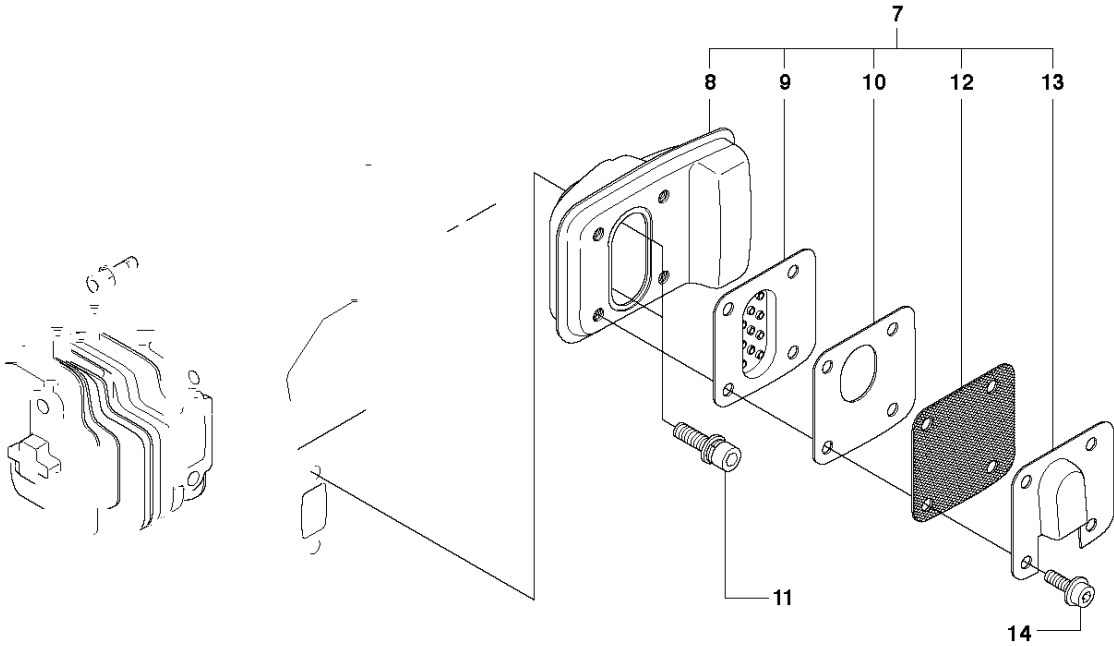

F 123HD60, HD60USA, HD65

MUFFLER

123 HD65X, 20100600001-Current

Ref	Part No	Description	Remark	QTY	KIT
1	531 00 48-54	SPRING PIN		1	
2	544 29 55-01	SCREW		2	
3	531 00 48-02	GEAR		1	
4	531 00 48-06	SHAFT		1	
5	544 30 38-01	MUFFLER		1	
6	544 29 24-01	SCREW		2	
7	504 09 49-01	MUFFLER ASSY	US Only	1	
8	531 00 48-07	SPACER		1	7
9	531 00 48-08	END PLATE		1	7
10	531 00 48-10	SHAFT		1	7
11	504 09 50-01	SCREW		2	
12	531 00 48-09	BEARING PLATE		1	7
13	531 00 48-11	NUT		1	7
14	504 04 39-01	SCREW		4