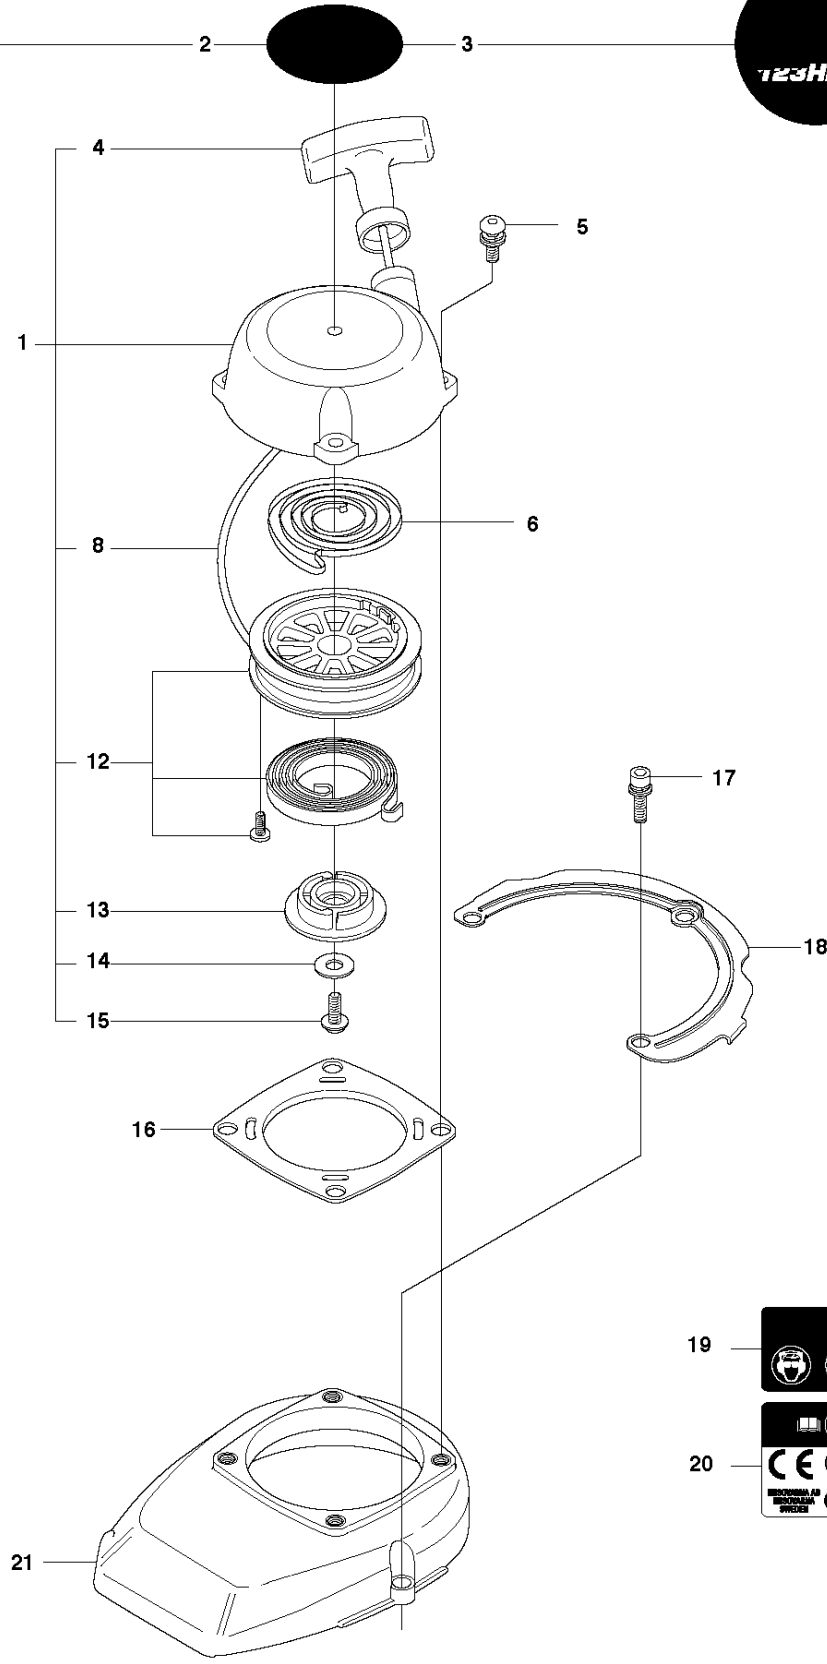

SPARE PARTS LIST

HEDGE TRIMMERS/POLE HEDGE
TRIMMERS

123 HD65X, 20100600001-Current

ACCESSORIES

123 HD65X, 20100600001-Current

Ref	Part No	Description	Remark	QTY	KIT
1	504 04 46-01	ACCESSORY BAG		1	
2	504 04 45-01	HEX KEY		1	1
3	504 04 44-01	HEX KEY		1	1
4	504 04 43-01	COMBINATION WRENCH		1	1
5	531 00 75-13	GREASE	UL22	1	
6	531 00 75-12	GREASE	UL21	1	
7	531 00 92-05	GREASE		1	

A 123HD60, HD60USA, HD65

19

20

STARTER

123 HD65X, 20100600001-Current

Ref	Part No	Description	Remark	QTY	KIT
1	544 30 46-01	STARTER ASSY		1	
2	544 38 32-01	DECAL	123HD60	1	
3	504 04 38-01	DECAL	123HD65	1	
4	544 30 47-01	STARTER HANDLE		1	1
5	544 29 33-01	SCREW		4	
6	544 30 39-01	RECOIL SPRING		1	1
8	544 30 42-01	STARTER CORD		1	1
12	544 30 40-01	SPRING CASSETTE ASSY		1	1
13	544 30 41-01	STARTER PULLEY		1	1
14	544 29 67-01	WASHER		1	1
15	544 29 74-01	SCREW		1	1
16	544 29 34-01	PLATE		1	
17	544 29 19-01	SCREW		3	
18	544 30 45-01	PLATE		1	
19	544 11 07-02	LABEL	US, AU	1	
20	544 05 76-02	LABEL	EC	1	
21	531 00 48-24	COVER		1	

B 123HD60, HD60USA, HD65

COVER

123 HD65X, 20100600001-Current

Ref	Part No	Description	Remark	QTY KIT
1	531 00 48-12	PULL ROD	US Only	1
2	544 29 21-01	SCREW		1
3	576 20 78-01	WASHER		2
4	544 29 30-01	MUFFLER COVER		1
5	544 29 21-01	SCREW		1
6	544 29 37-01	KNOB		1
7	544 29 53-01	CYLINDER COVER		1

FUEL TANK

123 HD65X, 20100600001-Current

Ref	Part No	Description	Remark	QTY KIT
1	544 30 49-01	TANK CAP ASSY		1
2	531 00 24-15	CLIP		1
3	531 00 47-38	HOSE		1
4	544 29 38-01	GROMMET		1
5	531 00 78-15	HOSE		1
6	531 00 24-15	CLIP		1
7	531 00 47-37	FILTER		1
8	544 29 27-01	FUEL TANK		1
9	531 00 48-32	EXPANDER		2
10	531 00 48-33	PIPE		1