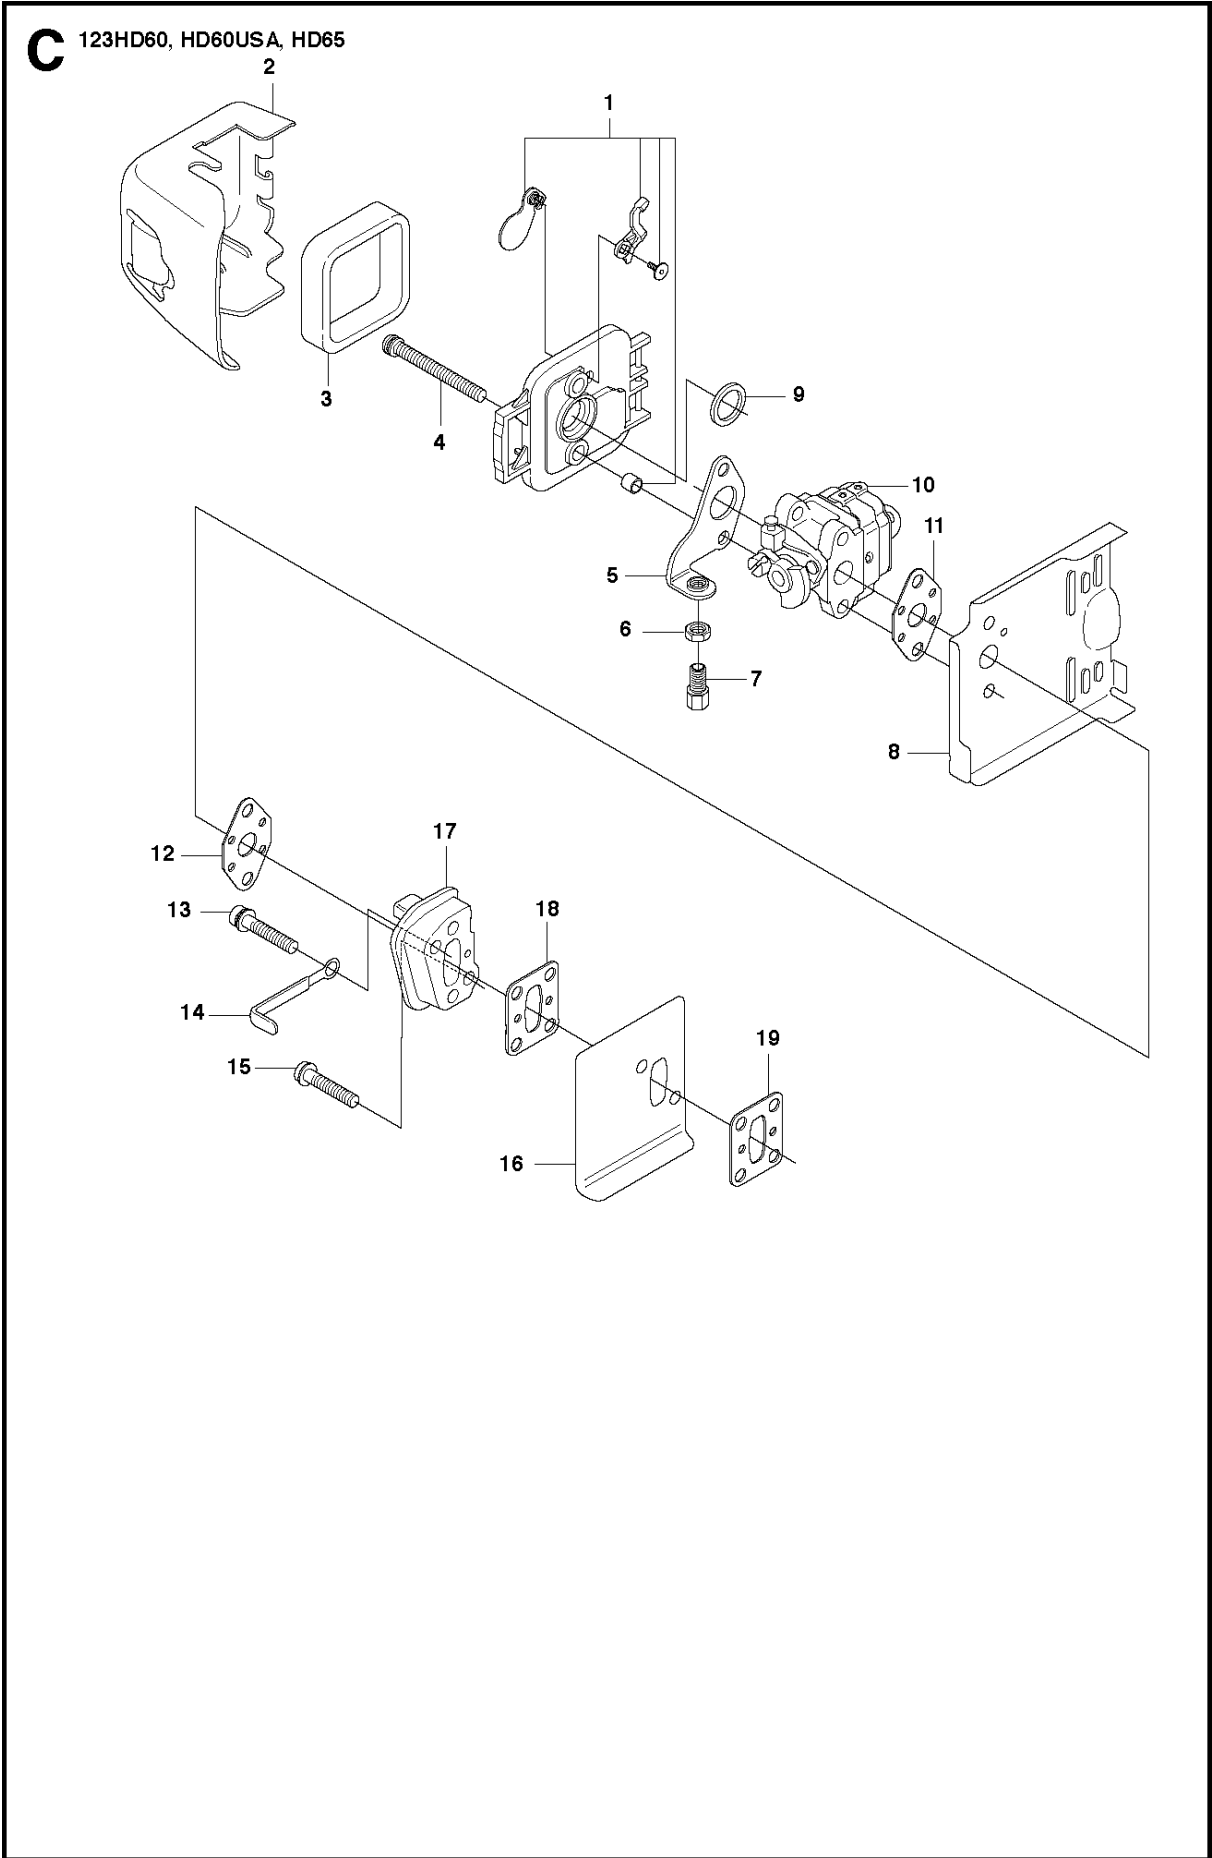

SPARE PARTS LIST

HEDGE TRIMMERS/POLE HEDGE
TRIMMERS

123 HD65X, 20100600001-Current

ACCESSORIES

123 HD65X, 20100600001-Current

Ref	Part No	Description	Remark	QTY	KIT
1	504 04 46-01	ACCESSORY BAG		1	
2	504 04 45-01	HEX KEY		1	1
3	504 04 44-01	HEX KEY		1	1
4	504 04 43-01	COMBINATION WRENCH		1	1
5	531 00 75-13	GREASE	UL22	1	
6	531 00 75-12	GREASE	UL21	1	
7	531 00 92-05	GREASE		1	

A 123HD60, HD60USA, HD65

19

20

STARTER

123 HD65X, 20100600001-Current

Ref	Part No	Description	Remark	QTY	KIT
1	544 30 46-01	STARTER ASSY		1	
2	544 38 32-01	DECAL	123HD60	1	
3	504 04 38-01	DECAL	123HD65	1	
4	544 30 47-01	STARTER HANDLE		1	1
5	544 29 33-01	SCREW		4	
6	544 30 39-01	RECOIL SPRING		1	1
8	544 30 42-01	STARTER CORD		1	1
12	544 30 40-01	SPRING CASSETTE ASSY		1	1
13	544 30 41-01	STARTER PULLEY		1	1
14	544 29 67-01	WASHER		1	1
15	544 29 74-01	SCREW		1	1
16	544 29 34-01	PLATE		1	
17	544 29 19-01	SCREW		3	
18	544 30 45-01	PLATE		1	
19	544 11 07-02	LABEL	US, AU	1	
20	544 05 76-02	LABEL	EC	1	
21	531 00 48-24	COVER		1	

B 123HD60, HD60USA, HD65

COVER

123 HD65X, 20100600001-Current

Ref	Part No	Description	Remark	QTY KIT
1	531 00 48-12	PULL ROD	US Only	1
2	544 29 21-01	SCREW		1
3	576 20 78-01	WASHER		2
4	544 29 30-01	MUFFLER COVER		1
5	544 29 21-01	SCREW		1
6	544 29 37-01	KNOB		1
7	544 29 53-01	CYLINDER COVER		1