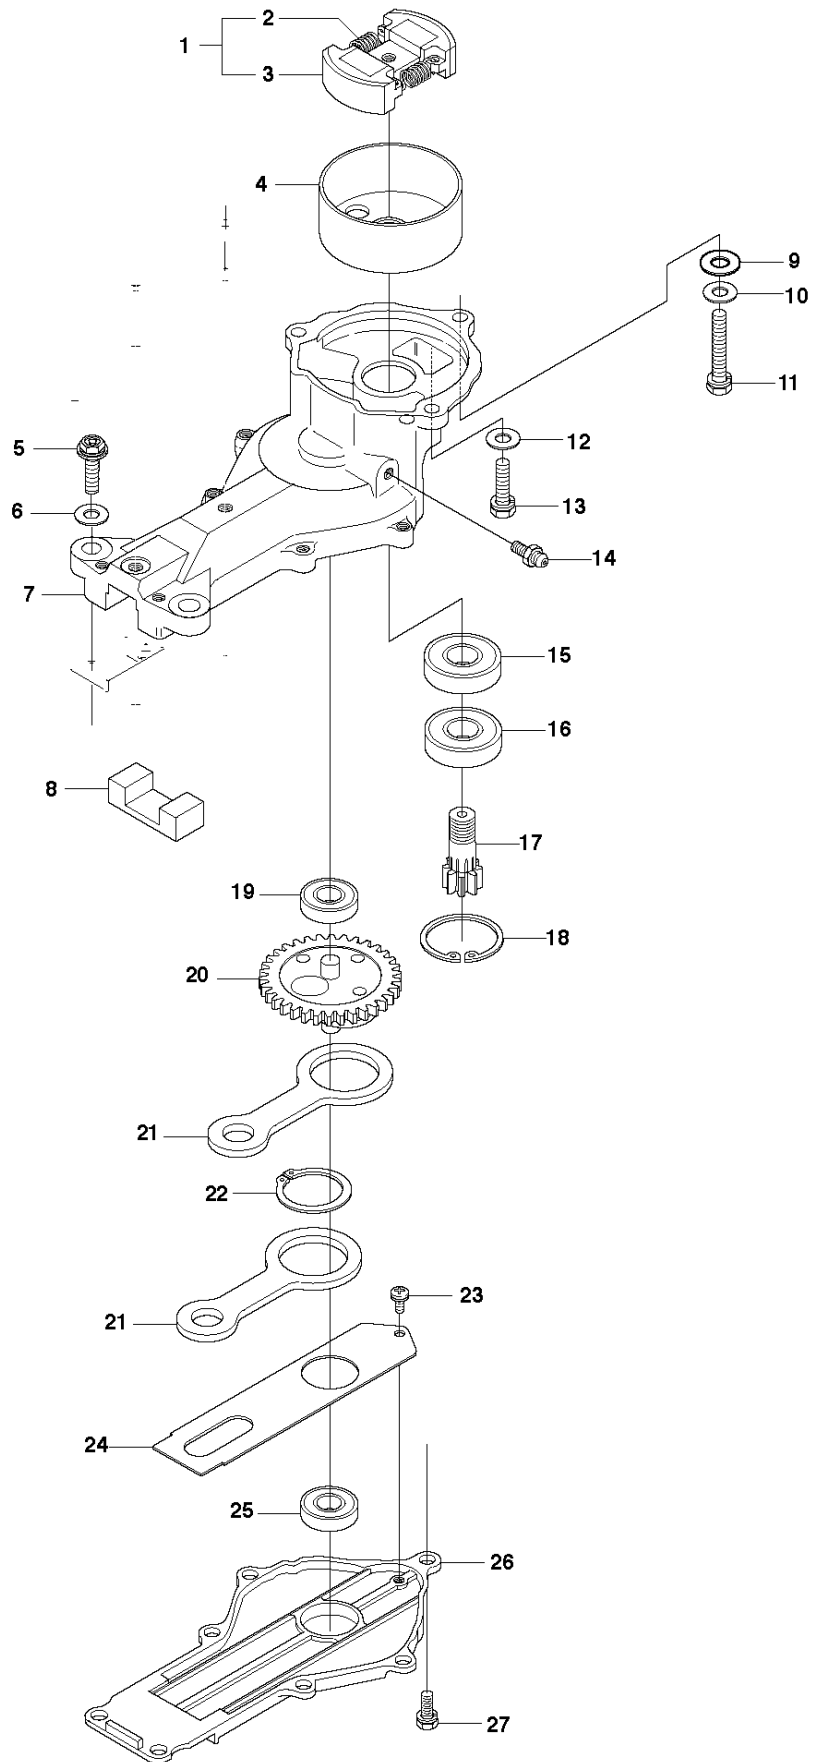

K 123HD60, HD60USA, HD65

GEAR HOUSING

123 HD65X, 20100600001-Current

Ref	Part No	Description	Remark	QTY	KIT
1	544 30 32-01	CLUTCH ASSY		1	
2	544 30 37-01	SPRING		2	1
3	544 30 35-01	CLUTCH SHOE		2	1
4	544 29 82-01	DRUM		1	
5	725 23 70-71	SCREW EHHM		2	
7	544 29 95-01	HOUSING		1	
8	544 30 24-01	FELT		1	
9	734 11 52-01	WASHER		1	
10	735 21 53-01	LOCKWASHER		1	
11	725 23 76-51	SCREW EHHM		1	
12	735 21 53-01	LOCKWASHER		2	
13	725 23 70-71	SCREW EHHM		2	
14	531 00 47-05	NIPPLE		1	
15	544 30 50-01	BEARING		1	
16	544 30 50-01	BEARING		1	
17	544 29 96-01	PINION		1	
18	544 30 22-01	SNAP RING		1	
19	544 29 92-01	BEARING		1	
20	544 30 01-01	CRANK		1	
21	544 30 03-01	ROD		2	
22	544 30 51-01	SNAP RING		1	
23	544 30 27-01	SCREW		1	
24	544 30 26-01	PLATE		1	
25	544 29 92-01	BEARING		1	
26	544 30 25-01	HOUSING		1	
27	544 30 20-01	SCREW		7