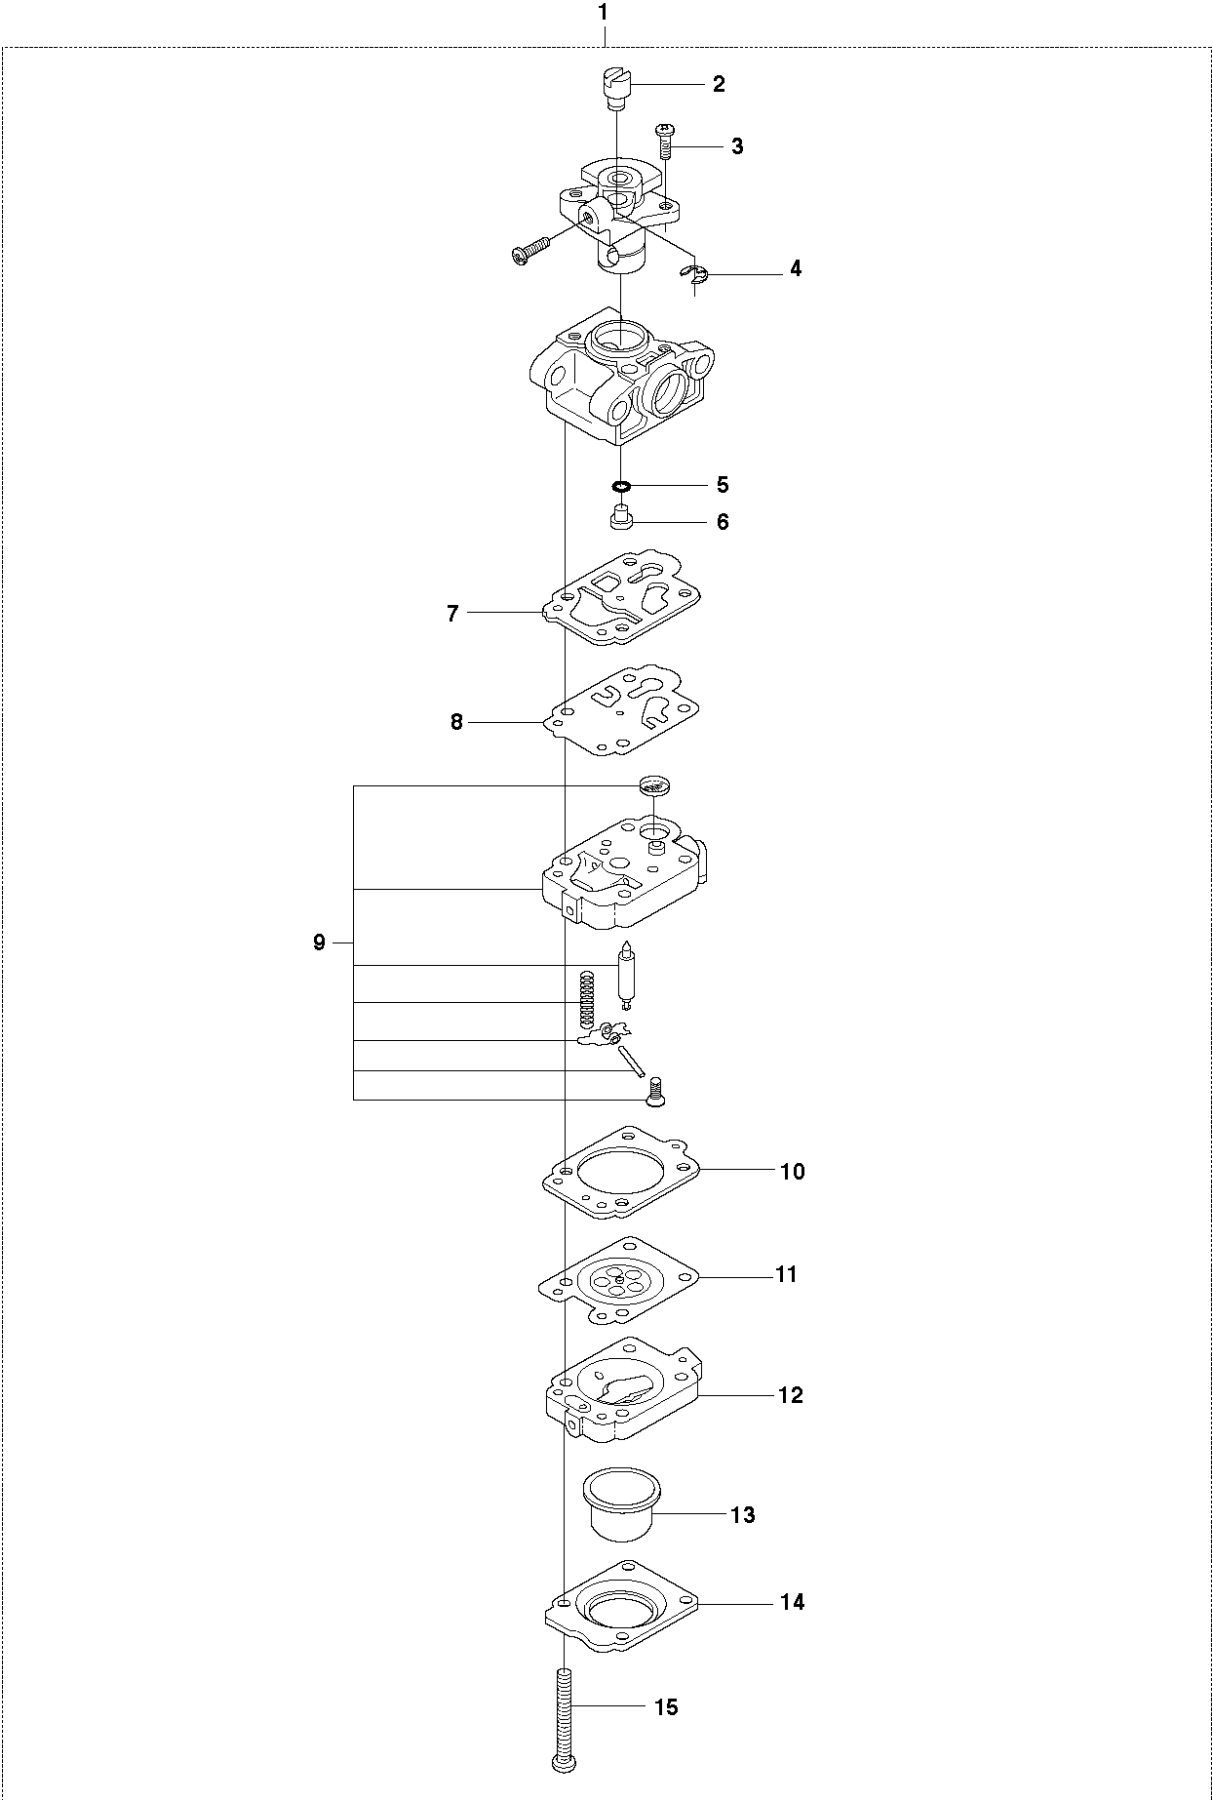

CARBURETOR

123 HD65X, 20070900001-20100600000

Ref	Part No	Description	Remark	QTY	KIT
1	544 30 43-01	CARBURETTOR	Walbro WYL	1	
2	531 00 24-42	CONNECTION		1	1
3	531 00 48-43	RING		2	1
4	531 00 24-39	CIRCLIP		1	1
5	531 00 77-91	RING		1	1
6	544 29 80-01	MAIN JET		1	1
7	531 00 48-36	MOULDING		1	1
8	531 00 48-37	SPÄNNHJUL		1	1
9	544 29 23-01	PUMP HOUSING		1	1
10	531 00 77-94	GASKET		1	1
11	544 29 59-01	DIAPHRAGM CARBURETTOR		1	1
12	531 00 77-95	HOUSING		1	1
13	531 00 24-36	BULB		1	1
14	531 00 77-96	PLATE		1	1
15	531 00 77-97	SCREW		4	1