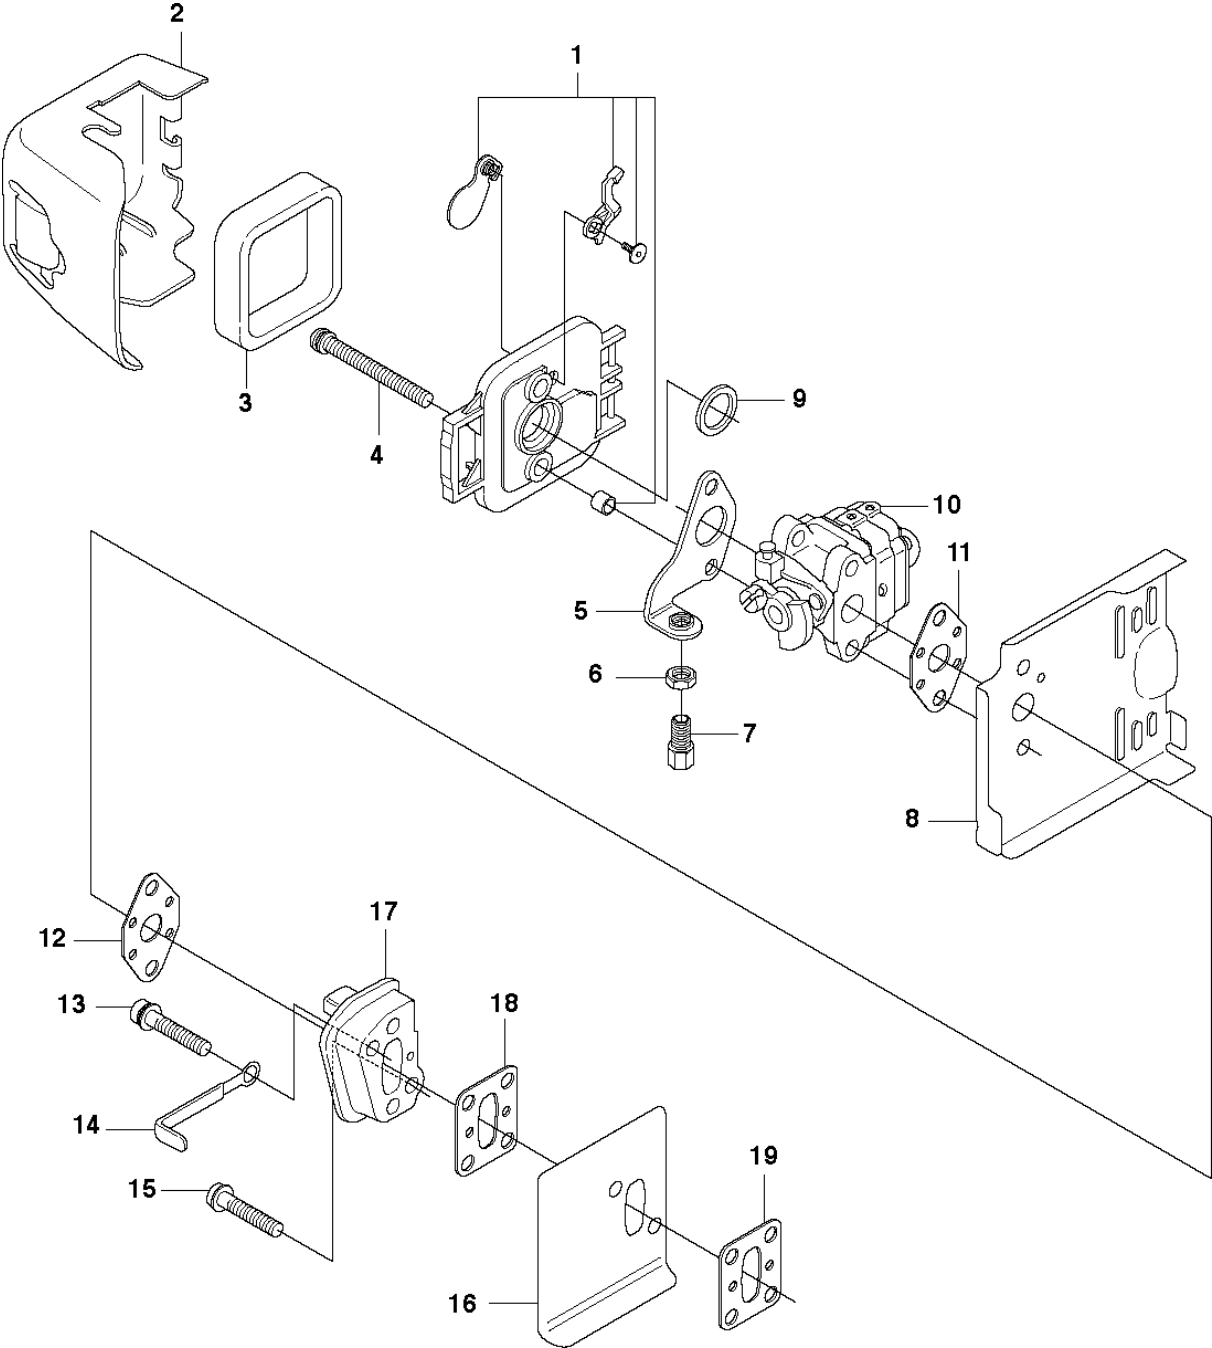

SPARE PARTS LIST

HEDGE TRIMMERS/POLE HEDGE
TRIMMERS

123 HD65X, 20070900001-20100600000

STARTER

123 HD65X, 20070900001-20100600000

Ref	Part No	Description	Remark	QTY	KIT
1	544 30 46-01	STARTER ASSY		1	
2	544 38 32-01	DECAL	123HD60	1	
3	504 04 38-01	DECAL	123HD65	1	
4	544 30 47-01	STARTER HANDLE		1	1
5	544 29 33-01	SCREW		4	
6	544 30 39-01	RECOIL SPRING		1	1
8	544 30 42-01	STARTER CORD		1	1
12	544 30 40-01	SPRING CASSETTE ASSY		1	1
13	544 30 41-01	STARTER PULLEY		1	1
14	544 29 67-01	WASHER		1	1
15	544 29 74-01	SCREW		1	1
16	544 29 34-01	PLATE		1	
17	544 29 19-01	SCREW		3	
18	544 30 45-01	PLATE		1	
19	544 11 07-02	LABEL	US, AU	1	
20	544 05 76-02	LABEL	EC	1	
21	531 00 48-24	COVER		1	

COVER

123 HD65X, 20070900001-20100600000

Ref	Part No	Description	Remark	QTY KIT
1	531 00 48-12	PULL ROD	US Only	1
2	544 29 21-01	SCREW		1
3	576 16 55-01	WASHER		1
4	544 29 30-01	MUFFLER COVER		1
5	544 29 21-01	SCREW		1
6	544 29 37-01	KNOB		1
7	544 29 53-01	CYLINDER COVER		1

HOUSING

123 HD65X, 20070900001-20100600000

Ref	Part No	Description	Remark	QTY KIT
1	544 29 36-01	HOUSING ASSY		1
2	544 30 44-01	COVER		1
3	531 00 48-46	AIR FILTER	AIR FILTER	1
4	531 00 48-48	WASHER		2
5	544 29 60-01	STAY		1
6	531 00 24-45	NUT		1
7	544 29 35-01	ADAPTER		1
8	544 29 52-01	BAFFLE PLATE		1
9	544 29 61-01	GASKET		1
10	544 30 43-01	CARBURETTOR	Walbro WYL	1
11	531 00 24-52	GASKET		1
12	531 00 24-52	GASKET		1
13	544 29 40-01	SCREW		1
14	544 29 29-01	CLAMP		1
15	544 29 39-01	SCREW		1
16	531 00 48-55	GASKET		1
17	544 29 58-01	INSULATOR		1
18	531 00 23-53	GASKET		1
19	531 00 23-53	GASKET		1