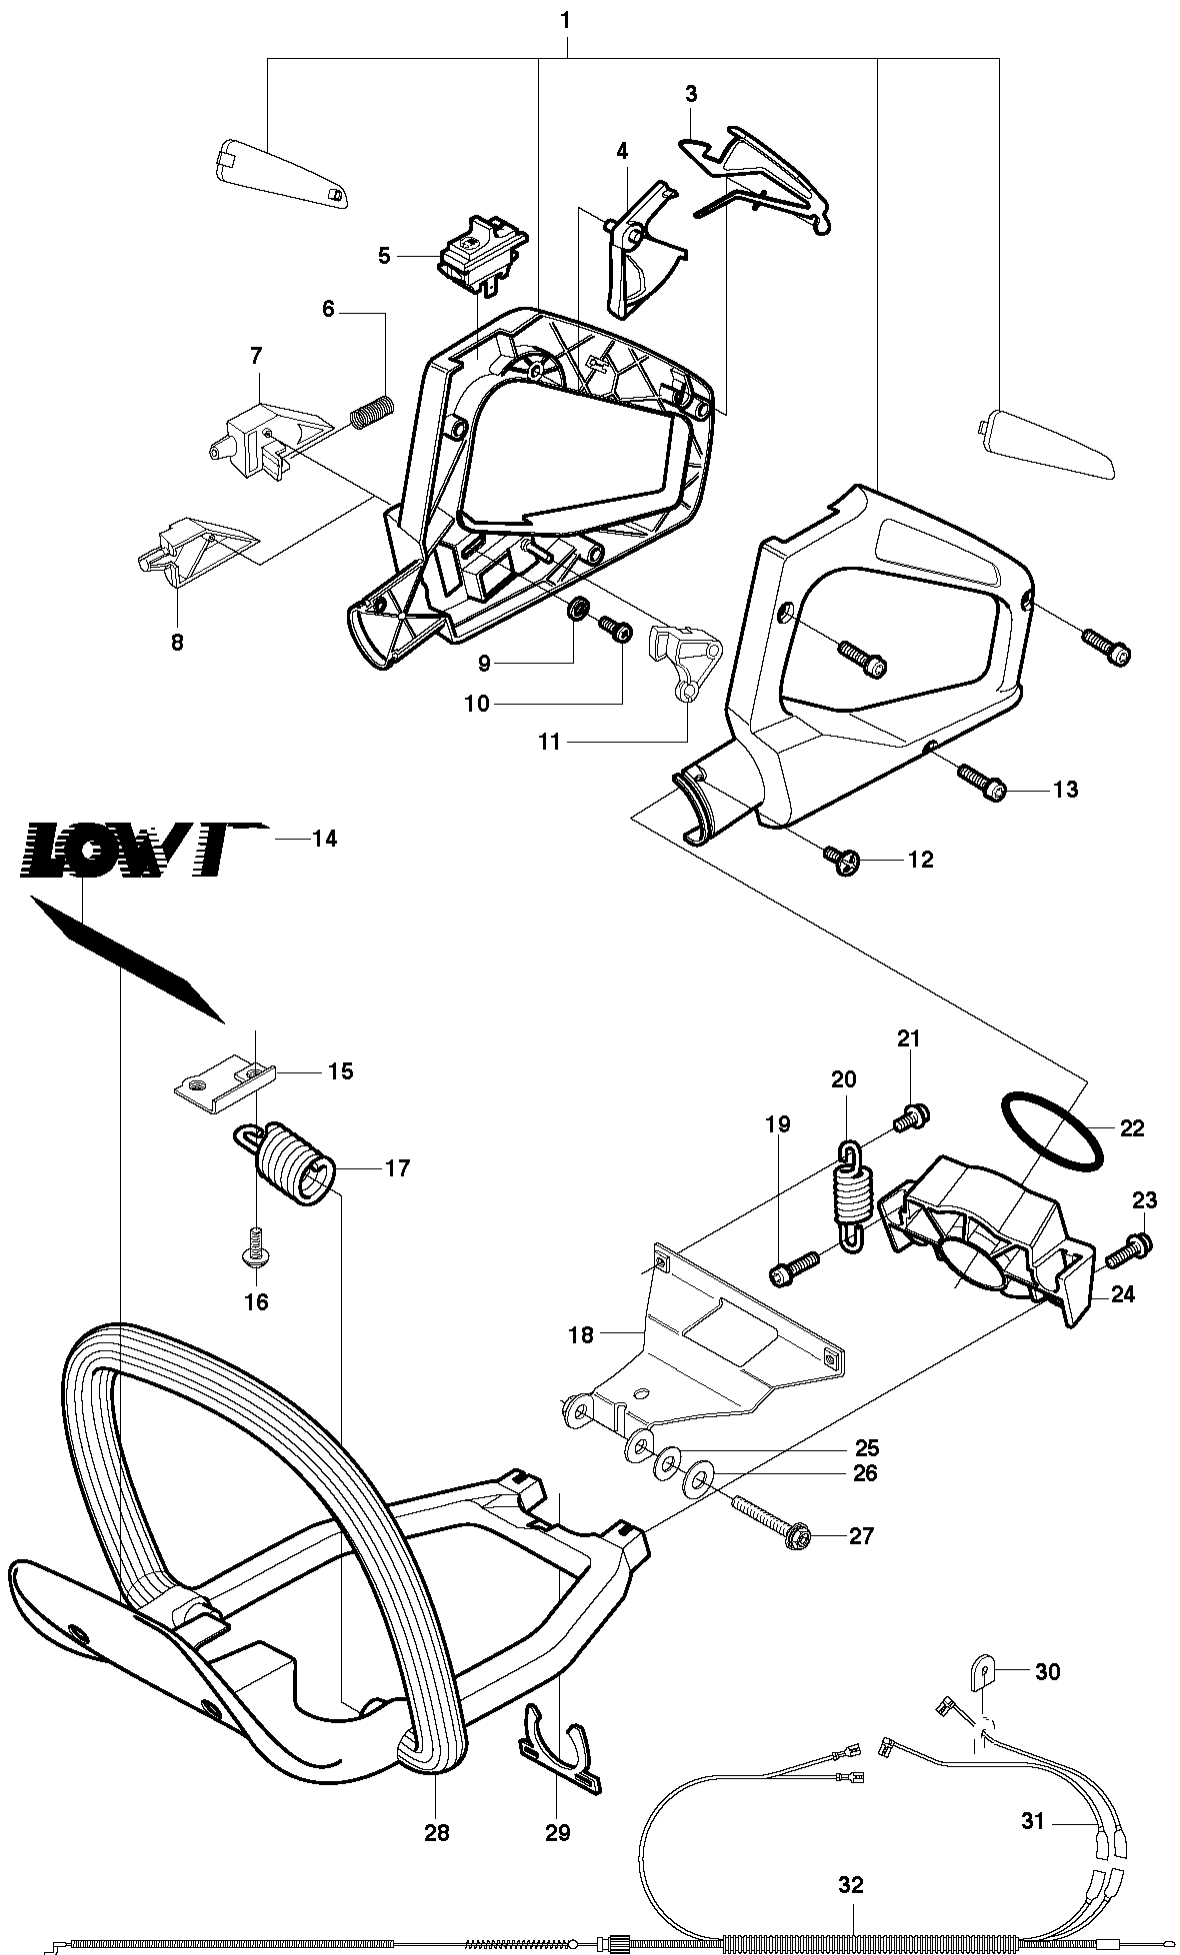

SPARE PARTS LIST

HEDGE TRIMMERS/POLE HEDGE
TRIMMERS

123 HD65X, 20070900001-20100600000

STARTER

123 HD65X, 20070900001-20100600000

Ref	Part No	Description	Remark	QTY	KIT
1	544 30 46-01	STARTER ASSY		1	
2	544 38 32-01	DECAL	123HD60	1	
3	504 04 38-01	DECAL	123HD65	1	
4	544 30 47-01	STARTER HANDLE		1	1
5	544 29 33-01	SCREW		4	
6	544 30 39-01	RECOIL SPRING		1	1
8	544 30 42-01	STARTER CORD		1	1
12	544 30 40-01	SPRING CASSETTE ASSY		1	1
13	544 30 41-01	STARTER PULLEY		1	1
14	544 29 67-01	WASHER		1	1
15	544 29 74-01	SCREW		1	1
16	544 29 34-01	PLATE		1	
17	544 29 19-01	SCREW		3	
18	544 30 45-01	PLATE		1	
19	544 11 07-02	LABEL	US, AU	1	
20	544 05 76-02	LABEL	EC	1	
21	531 00 48-24	COVER		1	

GEAR HOUSING

123 HD65X, 20070900001-20100600000

Ref	Part No	Description	Remark	QTY KIT
1	544 29 18-01	SCREW		3
2	531 00 41-06	SEALING RING		1
3	531 00 41-05	RETAINER RING		1
4	544 29 26-01	CRANKCASE ASSY		1
5	531 00 41-10	BALL BEARING		2
6	531 00 41-07	SEALING RING		1
7	544 29 28-01	CLUTCH COVER		1
8	544 29 21-01	SCREW		4

CRANKSHAFT

123 HD65X, 20070900001-20100600000

Ref	Part No	Description	Remark	QTY KIT
1	544 29 31-01	SHAFT ASSY		1
2	531 00 48-17	PISTON RING		1
3	531 00 48-16	DRIVE SHAFT		1
4	531 00 48-18	MACHINE HOLDER		1
5	531 00 40-88	PISTON BOLT		1
6	531 00 23-83	CLIP		2
7	531 00 24-02	KEY		1