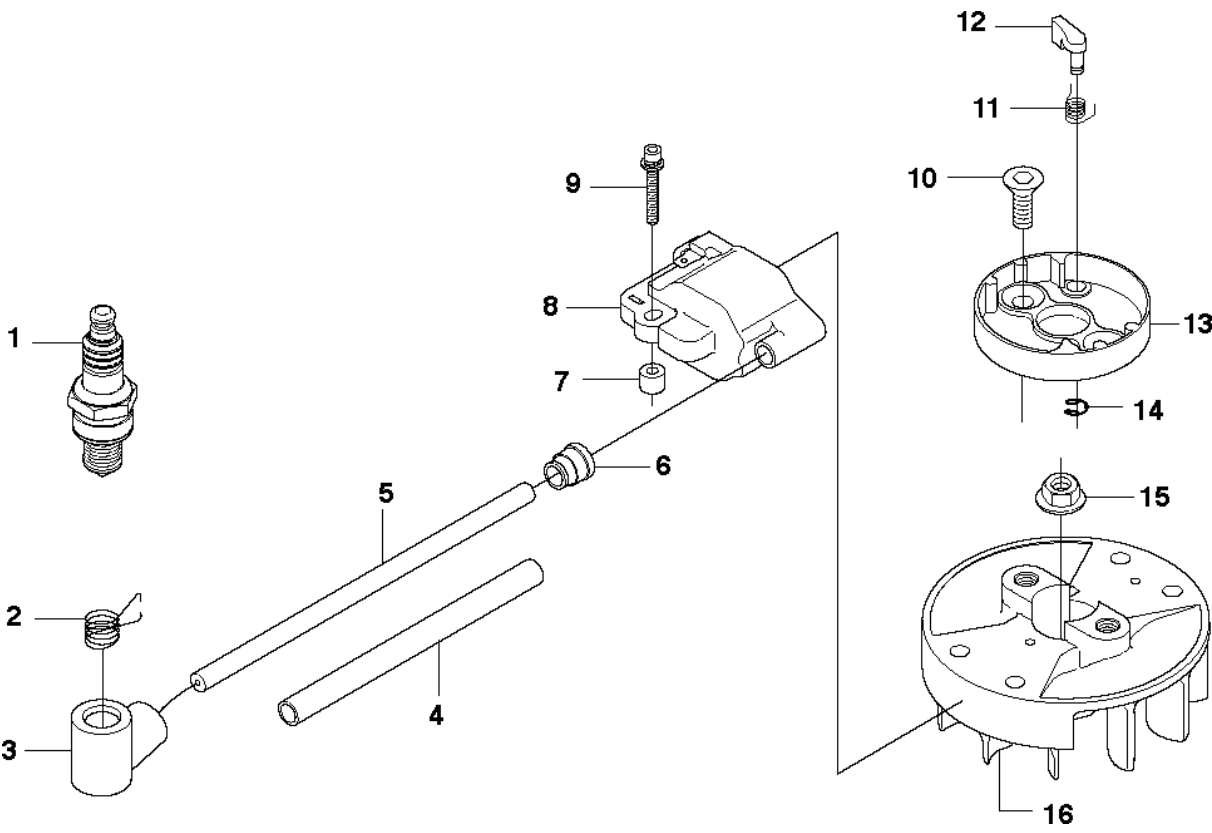

IGNITION SYSTEM

123 HD65X, 20070900001-20100600000

Ref	Part No	Description	Remark	QTY KIT
1	531 00 48-28	SPARK PLUG	BPMR 6Y	1
2	531 00 23-99	SPRING		1
3	531 00 23-98	SPARK PLUG CONNECTION		1
4	544 29 66-01	INSULATOR		1
5	531 00 78-42	CABLE		1
6	531 00 24-01	SLEEVE		1
7	531 00 24-04	SPACER		2
8	531 00 78-41	IGNITION MODULE		1
9	544 29 20-01	SCREW		2
10	544 29 25-01	SCREW		2
11	544 30 34-01	RECOIL SPRING		2
12	544 29 78-01	PAWL		2
13	544 30 33-01	HOUSING		1
14	531 00 24-85	RETAINER RING		2
15	531 00 41-13	NUT		1
16	531 00 48-25	SPLASH GUARD		1