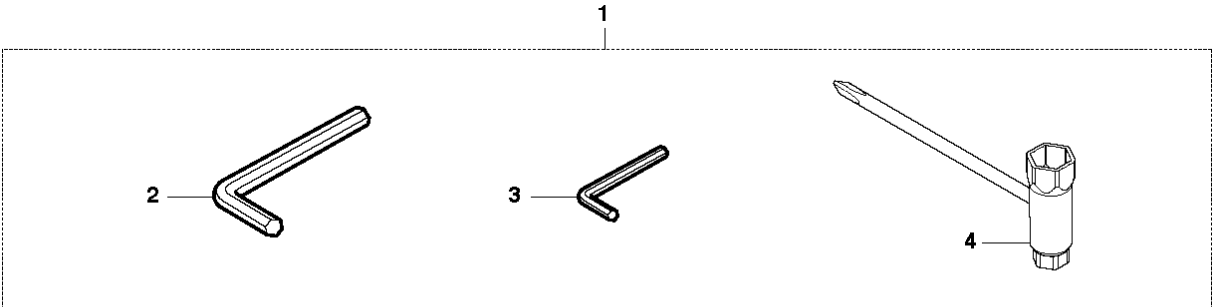

ACCESSORIES

123 HD65X, 20070900001-20100600000

Ref	Part No	Description	Remark	QTY	KIT
1	504 04 46-01	ACCESSORY BAG		1	
2	504 04 45-01	HEX KEY		1	1
3	504 04 44-01	HEX KEY		1	1
4	504 04 43-01	COMBINATION WRENCH		1	1
5	531 00 75-13	GREASE	UL22	1	
6	531 00 75-12	GREASE	UL21	1	
7	531 00 92-05	GREASE		1