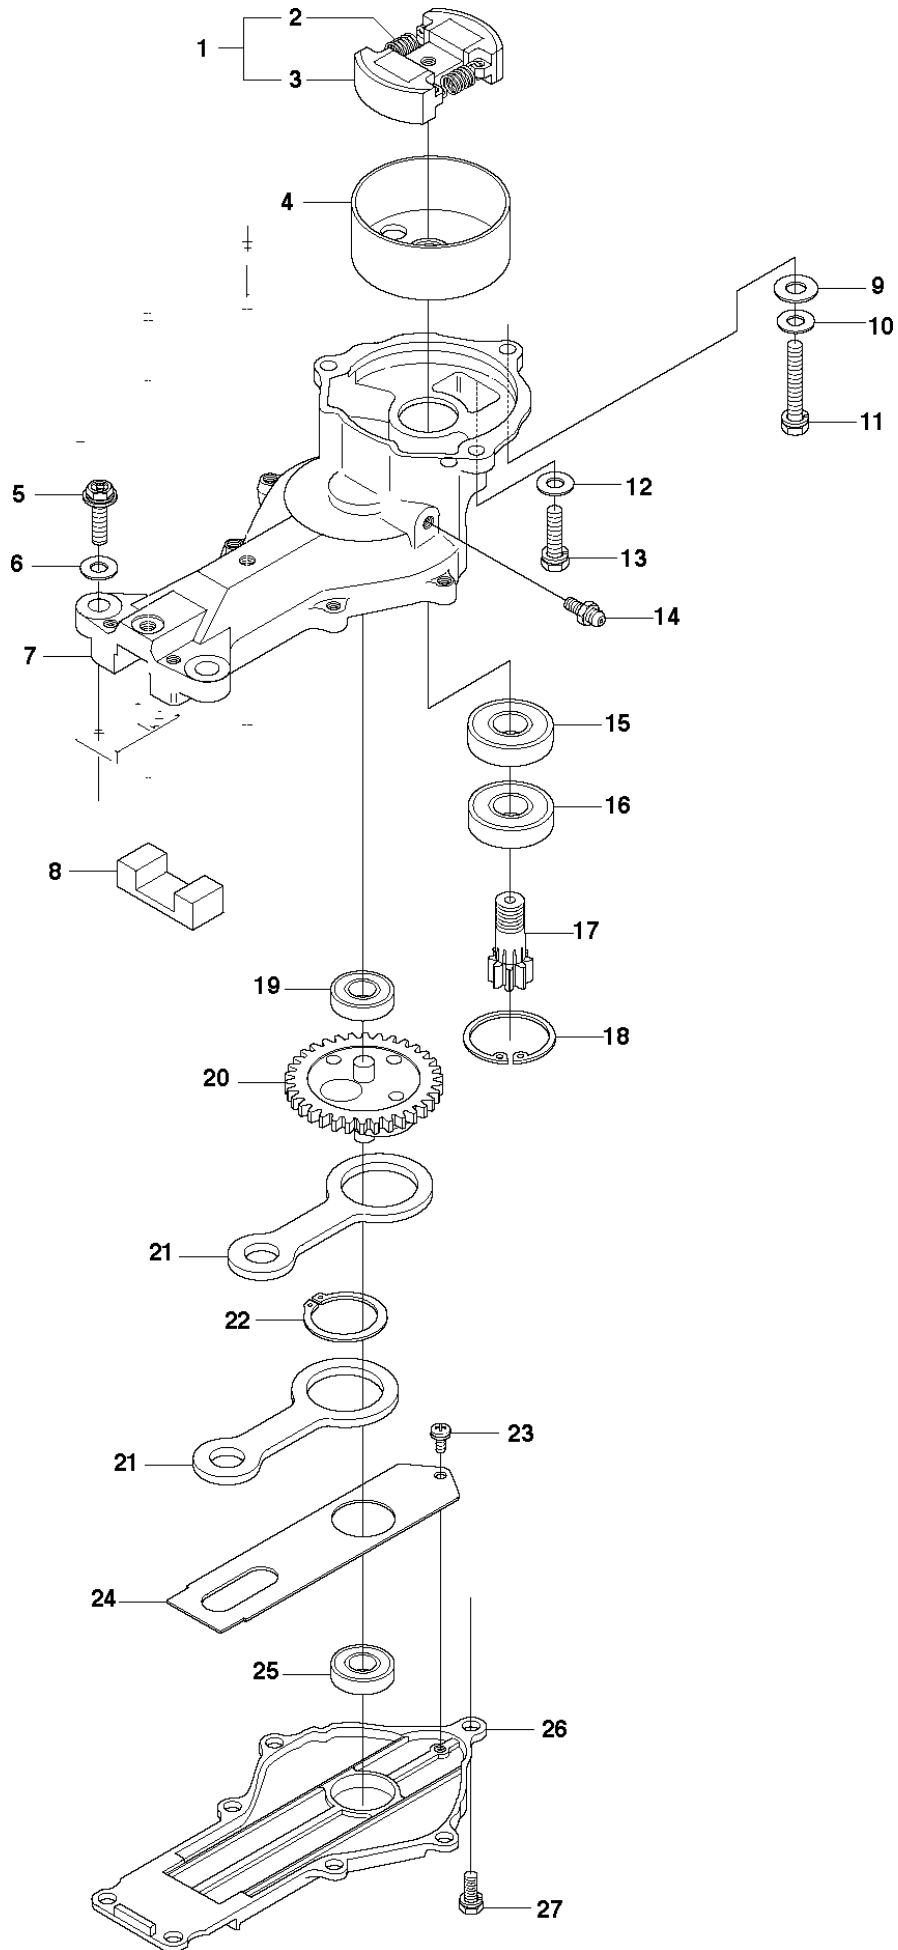

GEAR HOUSING

123 HD65X, 20070900001-20100600000

Ref	Part No	Description	Remark	QTY	KIT
1	544 30 32-01	CLUTCH ASSY		1	
2	544 30 37-01	SPRING		2	1
3	544 30 35-01	CLUTCH SHOE		2	1
4	544 29 82-01	DRUM		1	
5	725 23 70-71	SCREW EHHM		2	
6	735 21 53-71	TBD		2	
7	544 29 95-01	HOUSING		1	
8	544 30 24-01	FELT		1	
9	734 11 52-01	WASHER		1	
10	735 21 53-01	LOCKWASHER		1	
11	725 23 76-51	SCREW EHHM		1	
12	735 21 53-01	LOCKWASHER		2	
13	725 23 70-71	SCREW EHHM		2	
14	531 00 47-05	NIPPLE		1	
15	544 30 50-01	BEARING		1	
16	544 30 50-01	BEARING		1	
17	544 29 96-01	PINION		1	
18	544 30 22-01	SNAP RING		1	
19	544 29 92-01	BEARING		1	
20	544 30 01-01	CRANK		1	
21	544 30 03-01	ROD		2	
22	544 30 51-01	SNAP RING		1	
23	544 30 27-01	SCREW		1	
24	544 30 26-01	PLATE		1	
25	544 29 92-01	BEARING		1	
26	544 30 25-01	HOUSING		1	
27	544 30 20-01	SCREW		7