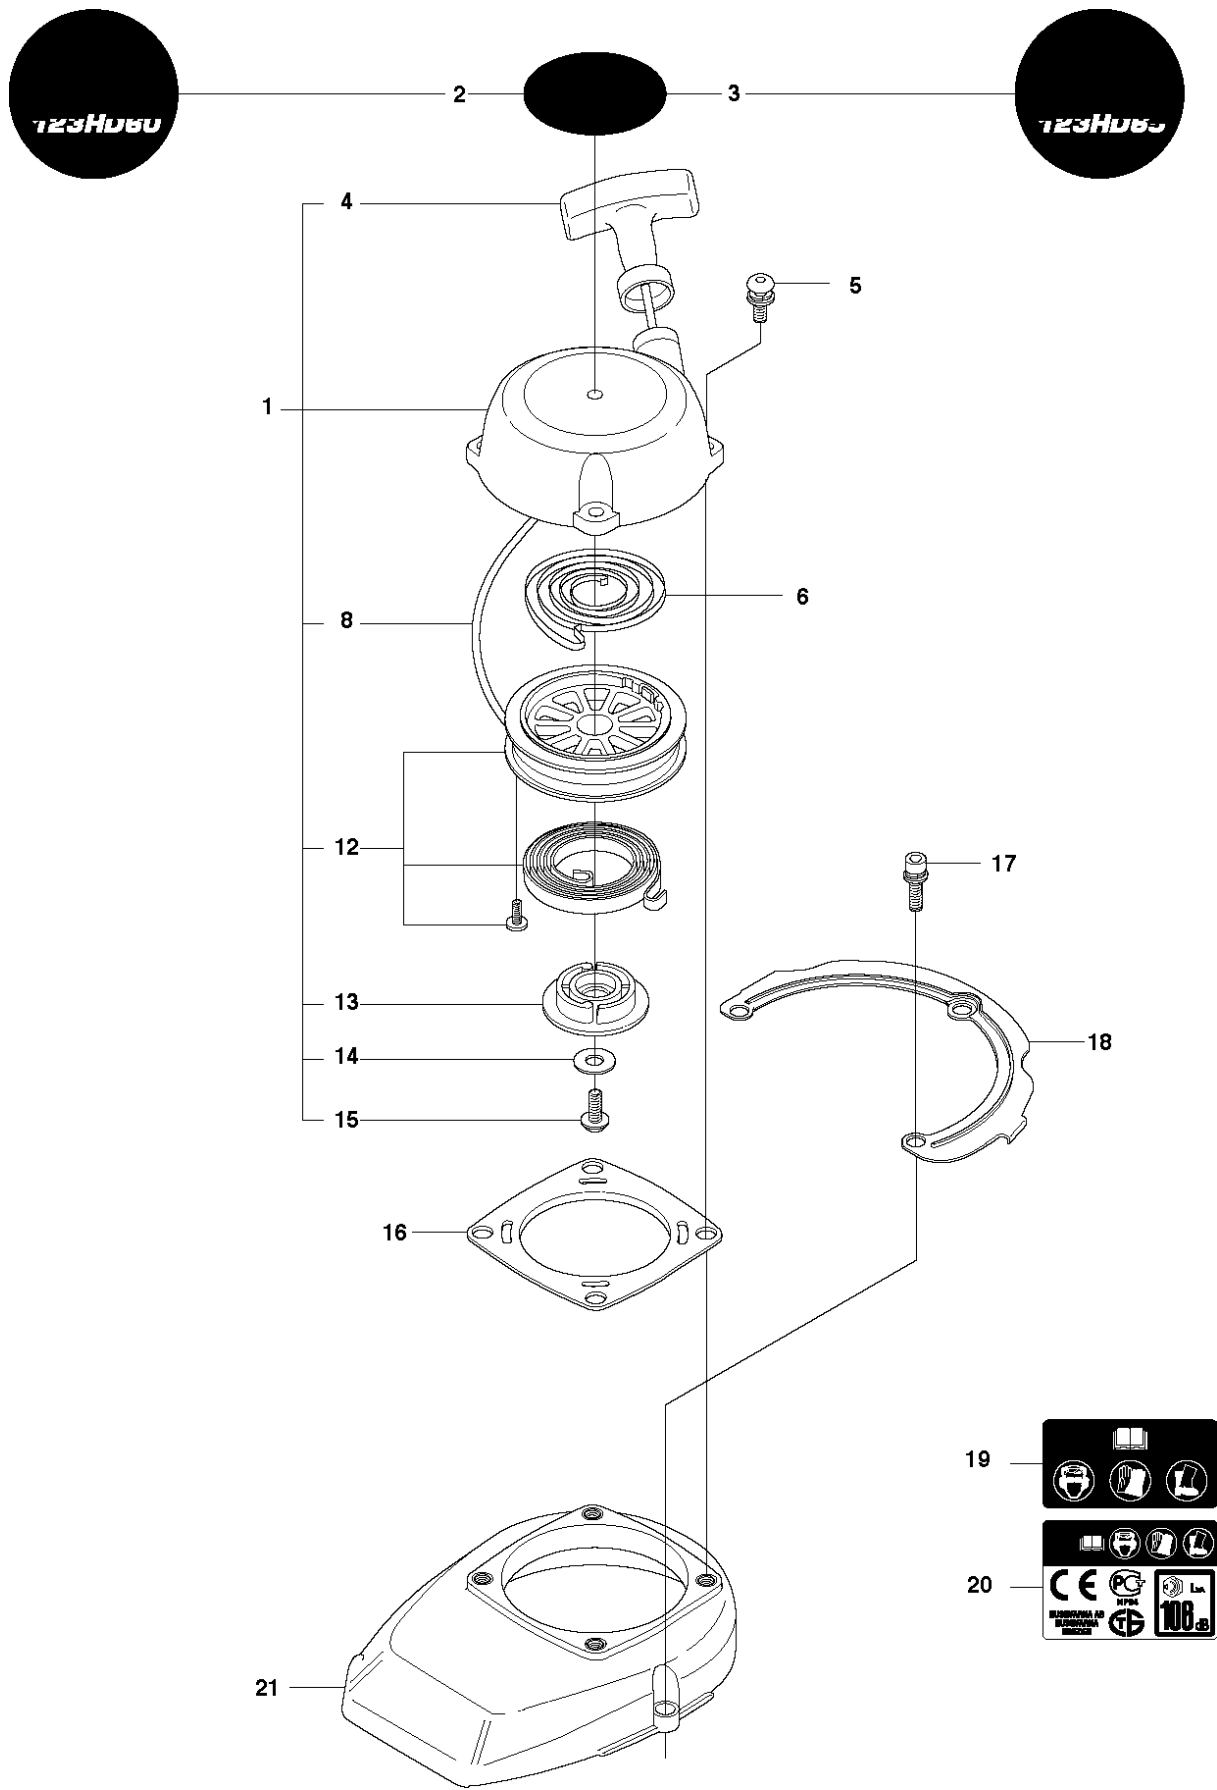

SPARE PARTS LIST

HEDGE TRIMMERS/POLE HEDGE
TRIMMERS

123 HD65X, 20070900001-20100600000

STARTER

123 HD65X, 20070900001-20100600000

Ref	Part No	Description	Remark	QTY	KIT
1	544 30 46-01	STARTER ASSY		1	
2	544 38 32-01	DECAL	123HD60	1	
3	504 04 38-01	DECAL	123HD65	1	
4	544 30 47-01	STARTER HANDLE		1	1
5	544 29 33-01	SCREW		4	
6	544 30 39-01	RECOIL SPRING		1	1
8	544 30 42-01	STARTER CORD		1	1
12	544 30 40-01	SPRING CASSETTE ASSY		1	1
13	544 30 41-01	STARTER PULLEY		1	1
14	544 29 67-01	WASHER		1	1
15	544 29 74-01	SCREW		1	1
16	544 29 34-01	PLATE		1	
17	544 29 19-01	SCREW		3	
18	544 30 45-01	PLATE		1	
19	544 11 07-02	LABEL	US, AU	1	
20	544 05 76-02	LABEL	EC	1	
21	531 00 48-24	COVER		1	

COVER

123 HD65X, 20070900001-20100600000

Ref	Part No	Description	Remark	QTY KIT
1	531 00 48-12	PULL ROD	US Only	1
2	544 29 21-01	SCREW		1
3	576 16 55-01	WASHER		1
4	544 29 30-01	MUFFLER COVER		1
5	544 29 21-01	SCREW		1
6	544 29 37-01	KNOB		1
7	544 29 53-01	CYLINDER COVER		1

FUEL TANK

123 HD65X, 20070900001-20100600000

Ref	Part No	Description	Remark	QTY KIT
1	544 30 49-01	TANK CAP ASSY		1
2	531 00 24-15	CLIP		1
3	531 00 47-38	HOSE		1
4	544 29 38-01	GROMMET		1
5	531 00 78-15	HOSE		1
6	531 00 24-15	CLIP		1
7	531 00 47-37	FILTER		1
8	544 29 27-01	FUEL TANK		1
9	531 00 48-32	EXPANDER		2
10	531 00 48-33	PIPE		1

CRANKSHAFT

123 HD65X, 20070900001-20100600000

Ref	Part No	Description	Remark	QTY KIT
1	544 29 31-01	SHAFT ASSY		1
2	531 00 48-17	PISTON RING		1
3	531 00 48-16	DRIVE SHAFT		1
4	531 00 48-18	MACHINE HOLDER		1
5	531 00 40-88	PISTON BOLT		1
6	531 00 23-83	CLIP		2
7	531 00 24-02	KEY		1