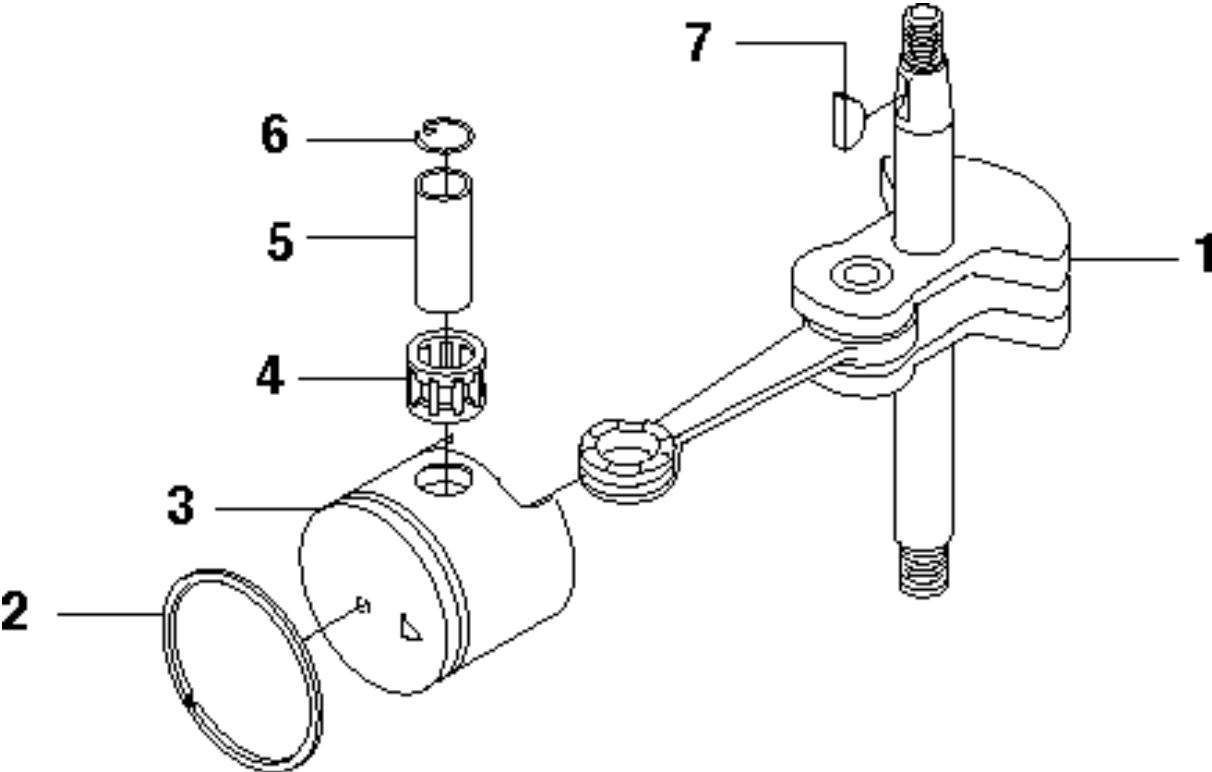

GEAR HOUSING

123 HD65X, 20070900001-20100600000

Ref	Part No	Description	Remark	QTY KIT
1	544 29 18-01	SCREW		3
2	531 00 41-06	SEALING RING		1
3	531 00 41-05	RETAINER RING		1
4	544 29 26-01	CRANKCASE ASSY		1
5	531 00 41-10	BALL BEARING		2
6	531 00 41-07	SEALING RING		1
7	544 29 28-01	CLUTCH COVER		1
8	544 29 21-01	SCREW		4