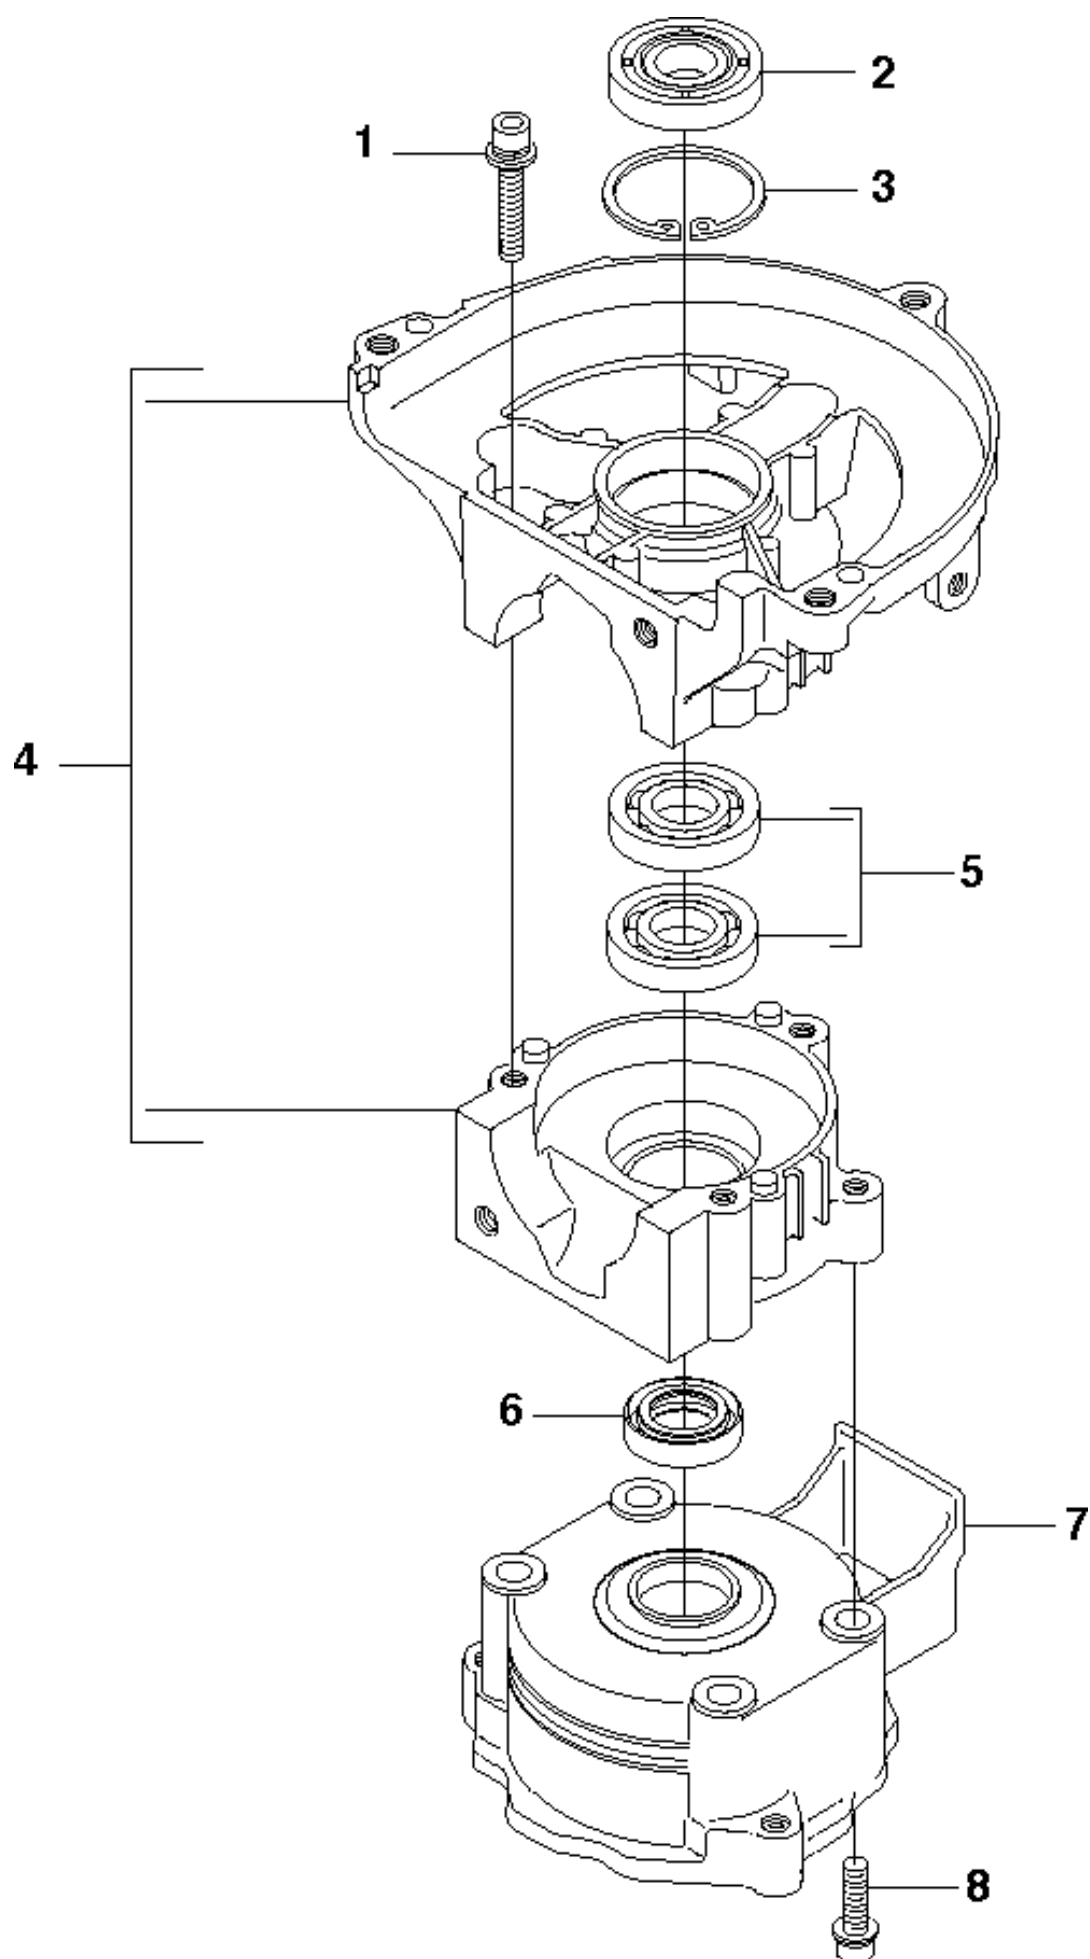

GEAR HOUSING

123 HD65X, 20070900001-20100600000

Ref	Part No	Description	Remark	QTY KIT
1	544 29 18-01	SCREW		3
2	531 00 41-06	SEALING RING		1
3	531 00 41-05	RETAINER RING		1
4	544 29 26-01	CRANKCASE ASSY		1
5	531 00 41-10	BALL BEARING		2
6	531 00 41-07	SEALING RING		1
7	544 29 28-01	CLUTCH COVER		1
8	544 29 21-01	SCREW		4