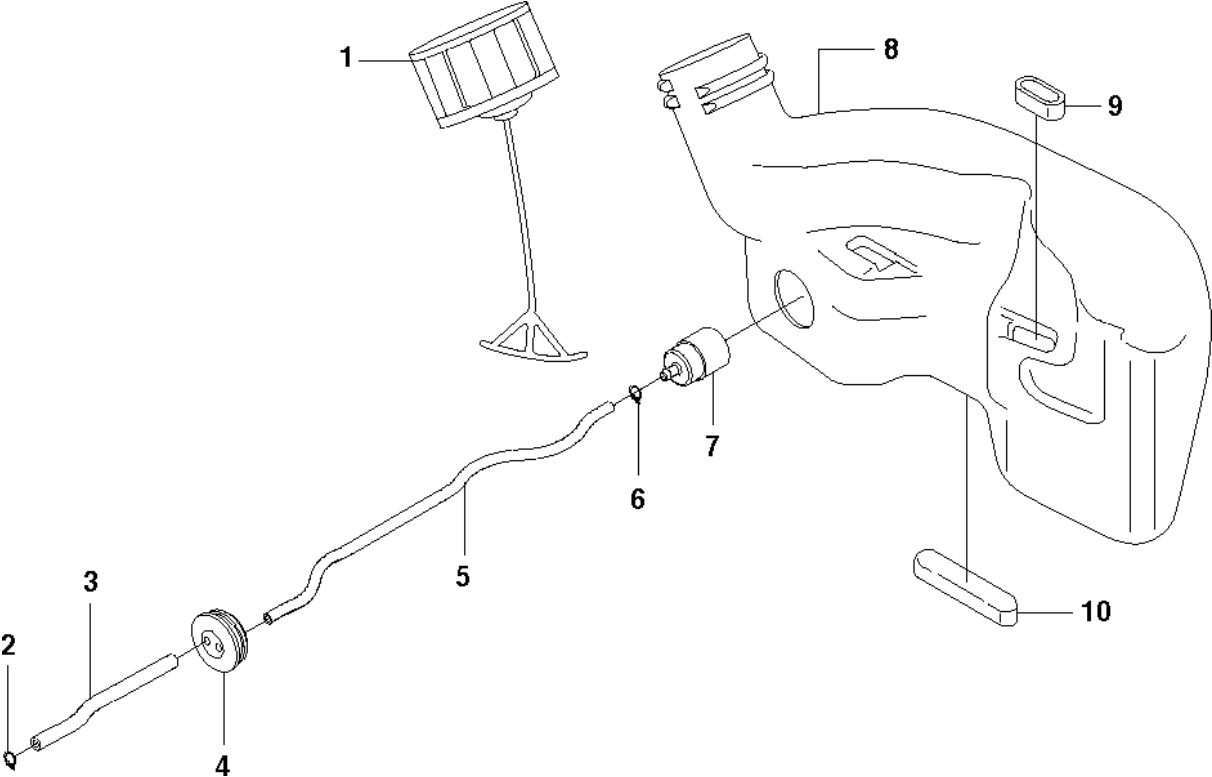

FUEL TANK

123 HD65X, 20070900001-20100600000

Ref	Part No	Description	Remark	QTY KIT
1	544 30 49-01	TANK CAP ASSY		1
2	531 00 24-15	CLIP		1
3	531 00 47-38	HOSE		1
4	544 29 38-01	GROMMET		1
5	531 00 78-15	HOSE		1
6	531 00 24-15	CLIP		1
7	531 00 47-37	FILTER		1
8	544 29 27-01	FUEL TANK		1
9	531 00 48-32	EXPANDER		2
10	531 00 48-33	PIPE		1