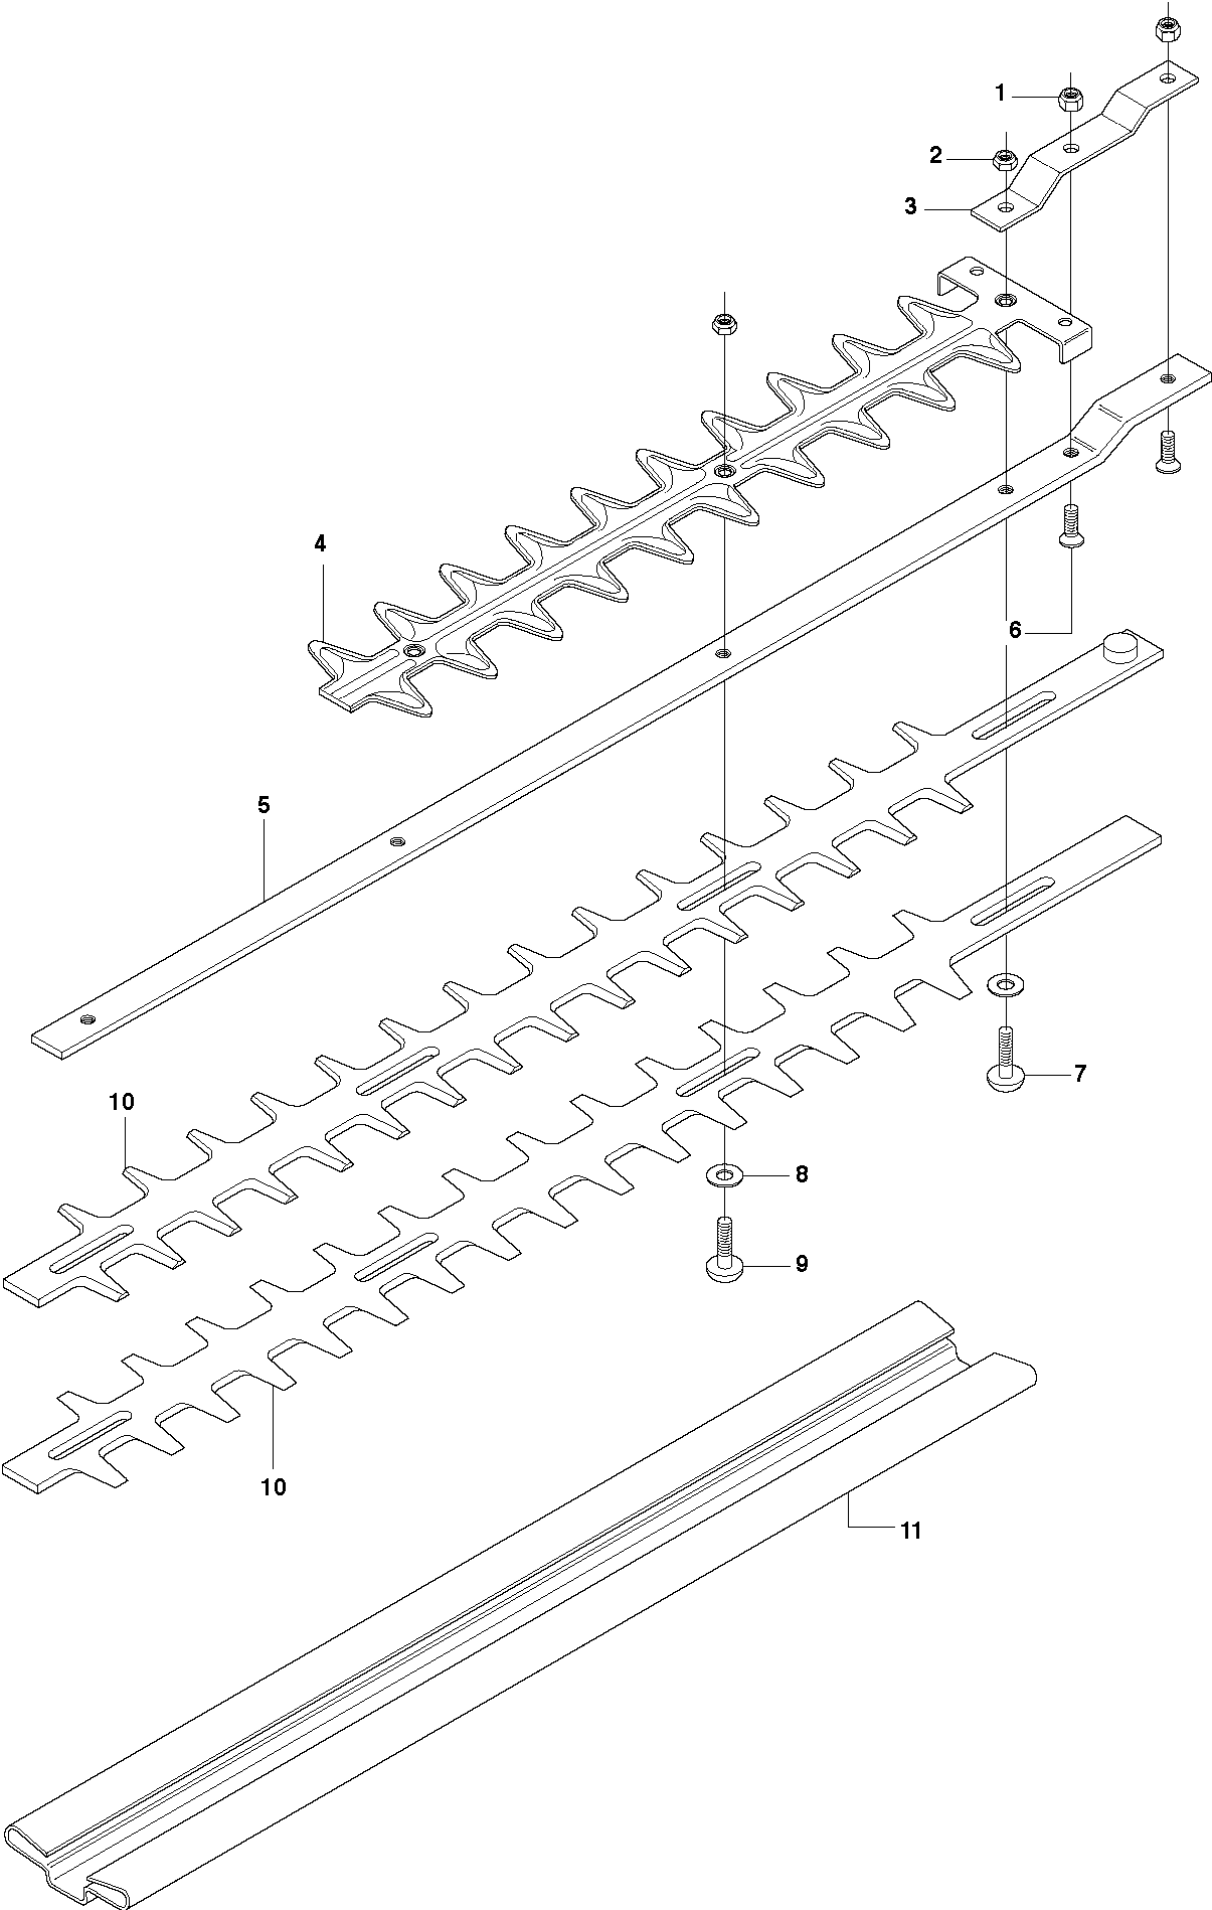

CUTTING EQUIPMENT

123 HD65X, 20070900001-20100600000

Ref	Part No	Description	Remark	QTY KIT
1	544 30 21-01	NUT		2
2	544 30 52-01	NUT		4
3	502 28 85-01	PLATE		1
4	544 29 89-01	BLADE GUARD HEDGETRIMMER	Changed design, now with 7 teeth	1
5	544 30 05-01	GUIDE PLATE	123HD60	1
5	504 04 40-01	GUIDE PLATE	123HD65	1
6	502 28 86-01	SCREW		2
7	531 00 47-17	SCREW		1
8	531 00 47-15	WASHER		4
9	531 00 47-16	SCREW		3
10	544 30 18-01	BLADE	123HD60, 1pc/package	2
10	504 04 41-01	BLADE	123HD65, 1pc/package	2
11	544 29 94-01	TRANSPORT GUARD	123HD60	1
11	504 04 42-01	COVER	123HD65	1