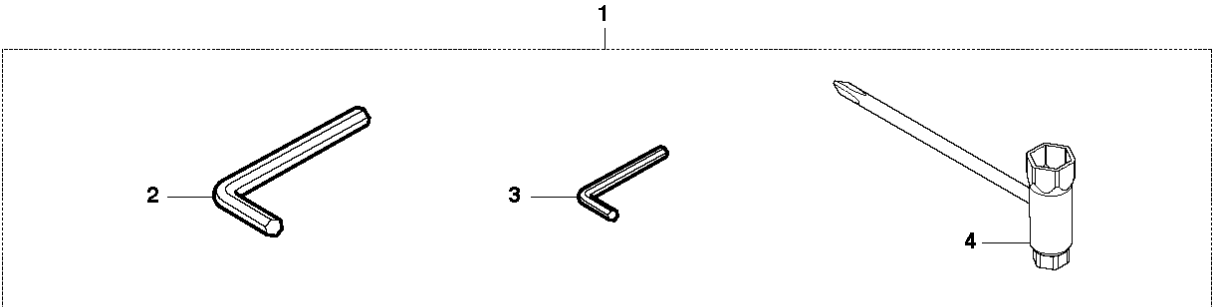

ACCESSORIES

123 HD60, 20070900001-20100600000

Ref	Part No	Description	Remark	QTY	KIT
1	504 04 46-01	ACCESSORY BAG		1	
2	504 04 45-01	HEX KEY		1	1
3	504 04 44-01	HEX KEY		1	1
4	504 04 43-01	COMBINATION WRENCH		1	1
5	531 00 75-13	GREASE	UL22	1	
6	531 00 75-12	GREASE	UL21	1	
7	531 00 92-05	GREASE		1