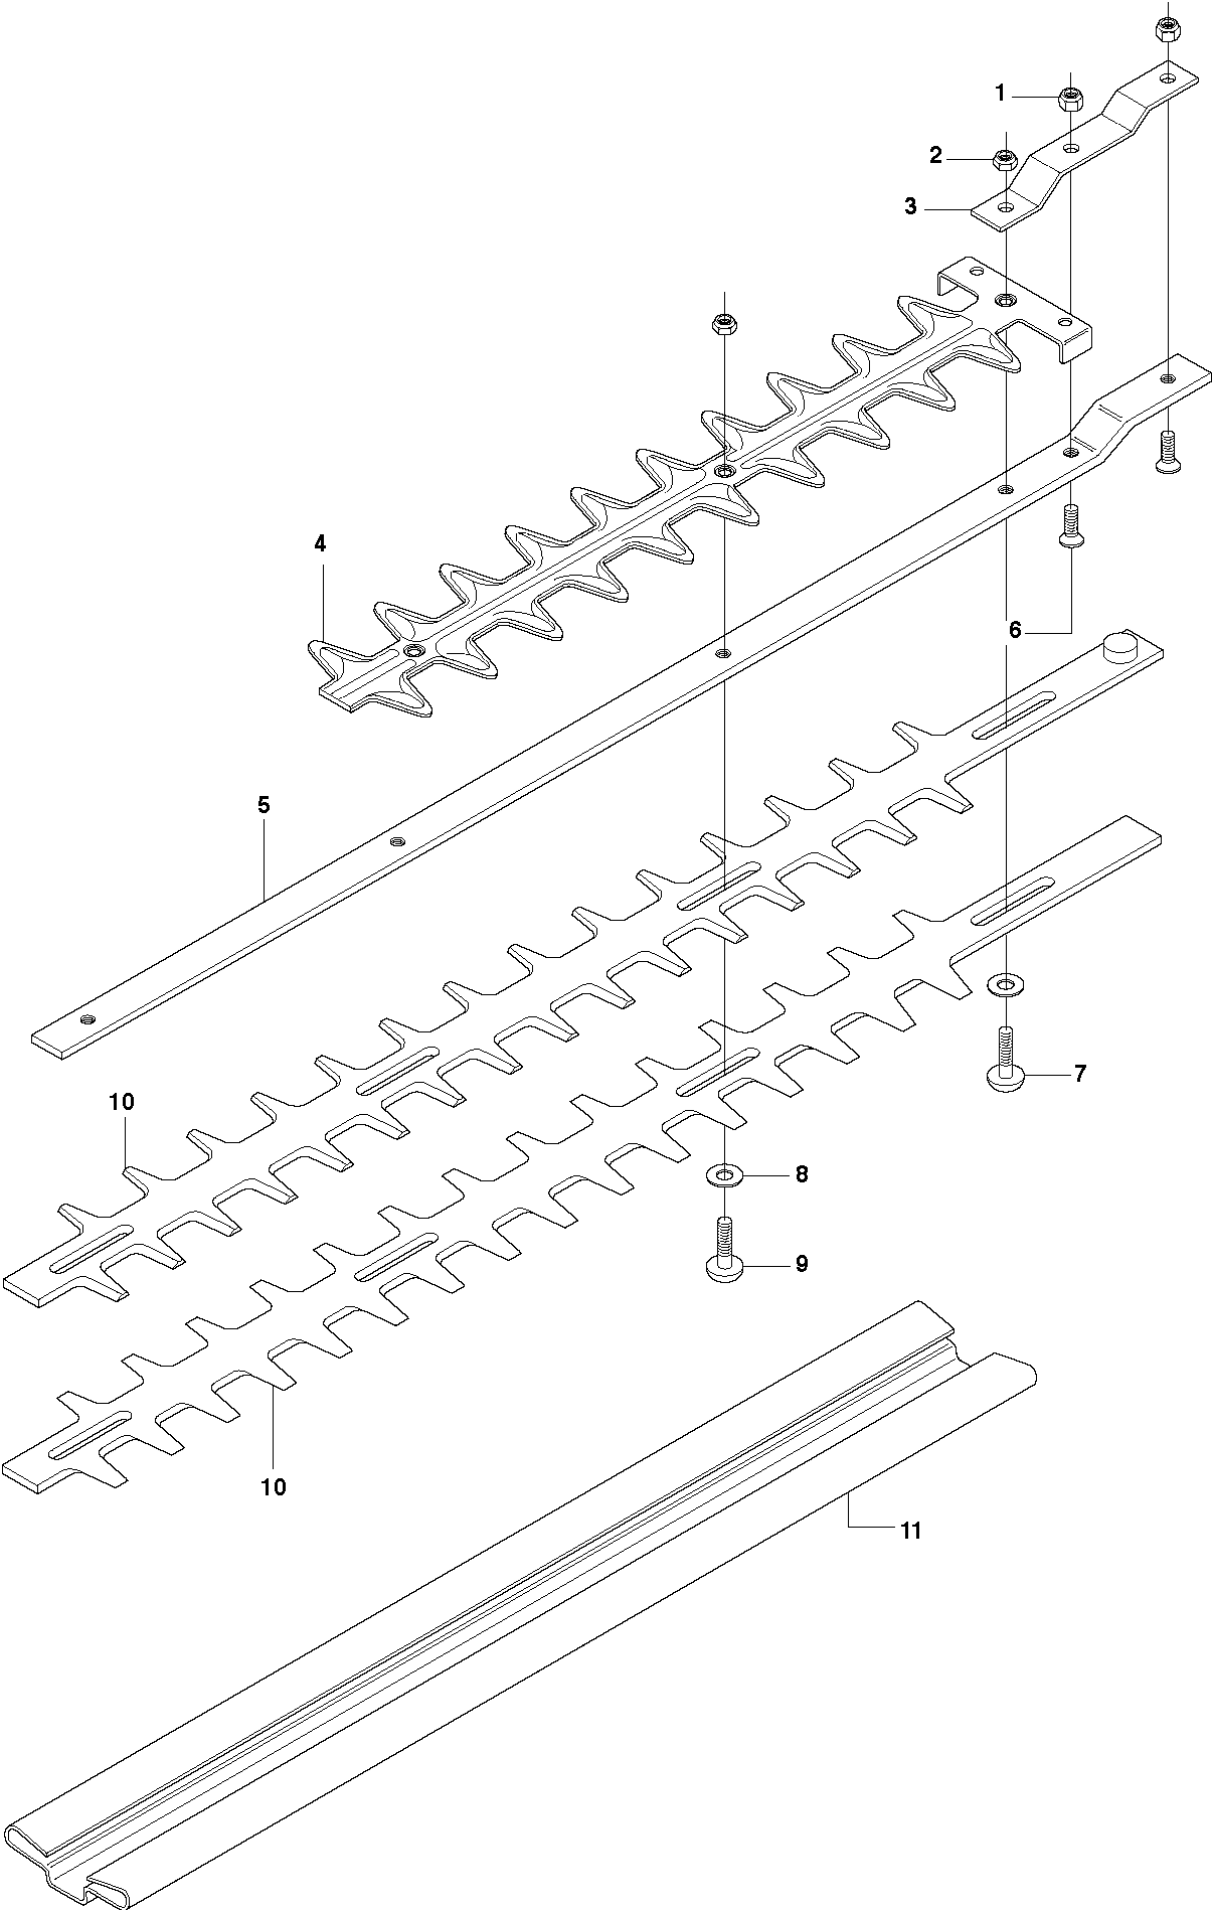

CUTTING EQUIPMENT

123 HD60, 20070900001-20100600000

Ref	Part No	Description	Remark	QTY KIT
1	544 30 21-01	NUT		2
2	544 30 52-01	NUT		4
3	502 28 85-01	PLATE		1
4	544 29 89-01	BLADE GUARD HEDGETRIMMER	Changed design, now with 7 teeth	1
5	544 30 05-01	GUIDE PLATE	123HD60	1
5	504 04 40-01	GUIDE PLATE	123HD65	1
6	502 28 86-01	SCREW		2
7	531 00 47-17	SCREW		1
8	531 00 47-15	WASHER		4
9	531 00 47-16	SCREW		3
10	544 30 18-01	BLADE	123HD60, 1pc/package	2
10	504 04 41-01	BLADE	123HD65, 1pc/package	2
11	544 29 94-01	TRANSPORT GUARD	123HD60	1
11	504 04 42-01	COVER	123HD65	1