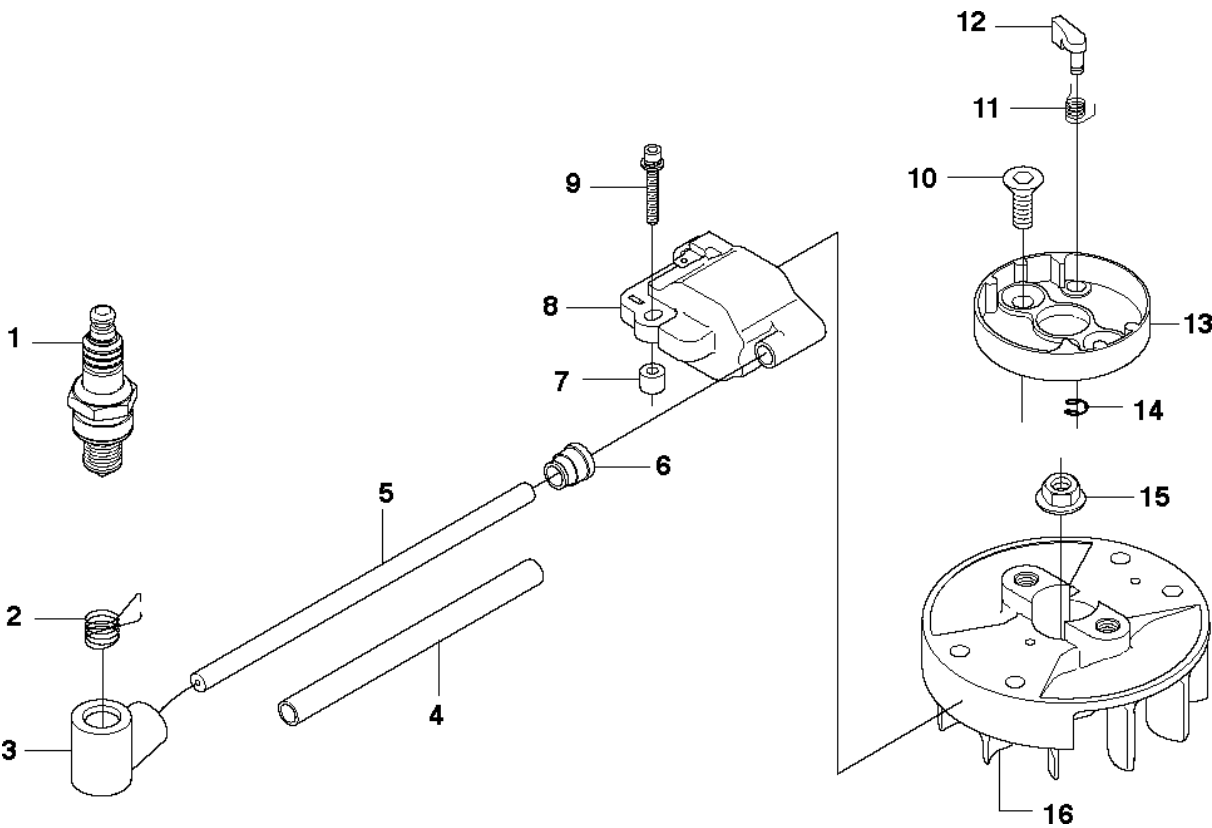

IGNITION SYSTEM

123 HD60, 20070900001-20100600000

Ref	Part No	Description	Remark	QTY KIT
1	531 00 48-28	SPARK PLUG	BPMR 6Y	1
2	531 00 23-99	SPRING		1
3	531 00 23-98	SPARK PLUG CONNECTION		1
4	544 29 66-01	INSULATOR		1
5	531 00 78-42	CABLE		1
6	531 00 24-01	SLEEVE		1
7	531 00 24-04	SPACER		2
8	531 00 78-41	IGNITION MODULE		1
9	544 29 20-01	SCREW		2
10	544 29 25-01	SCREW		2
11	544 30 34-01	RECOIL SPRING		2
12	544 29 78-01	PAWL		2
13	544 30 33-01	HOUSING		1
14	531 00 24-85	RETAINER RING		2
15	531 00 41-13	NUT		1
16	531 00 48-25	SPLASH GUARD		1