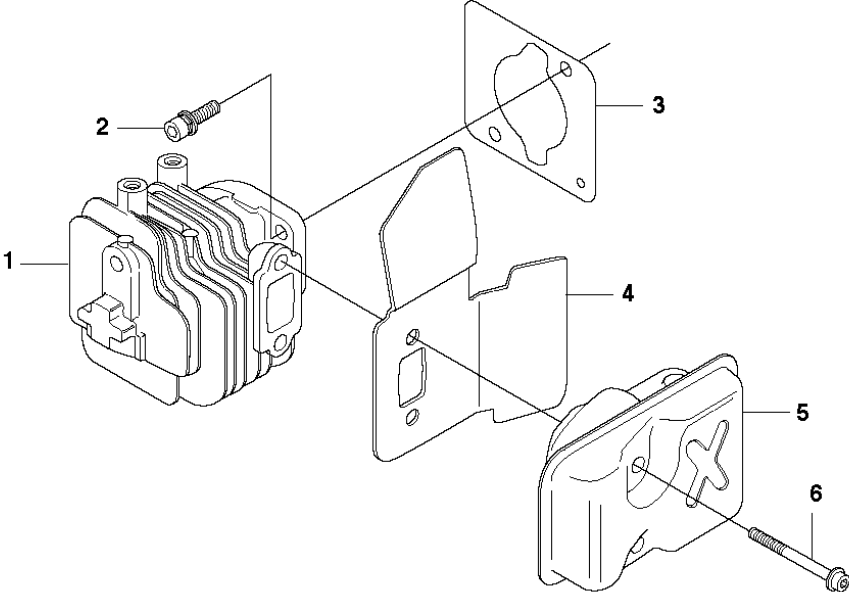

IGNITION SYSTEM

123 HD60, 20070900001-20100600000

Ref	Part No	Description	Remark	QTY KIT
1	531 00 48-28	SPARK PLUG	BPMR 6Y	1
2	531 00 23-99	SPRING		1
3	531 00 23-98	SPARK PLUG CONNECTION		1
4	544 29 66-01	INSULATOR		1
5	531 00 78-42	CABLE		1
6	531 00 24-01	SLEEVE		1
7	531 00 24-04	SPACER		2
8	531 00 78-41	IGNITION MODULE		1
9	544 29 20-01	SCREW		2
10	544 29 25-01	SCREW		2
11	544 30 34-01	RECOIL SPRING		2
12	544 29 78-01	PAWL		2
13	544 30 33-01	HOUSING		1
14	531 00 24-85	RETAINER RING		2
15	531 00 41-13	NUT		1
16	531 00 48-25	SPLASH GUARD		1