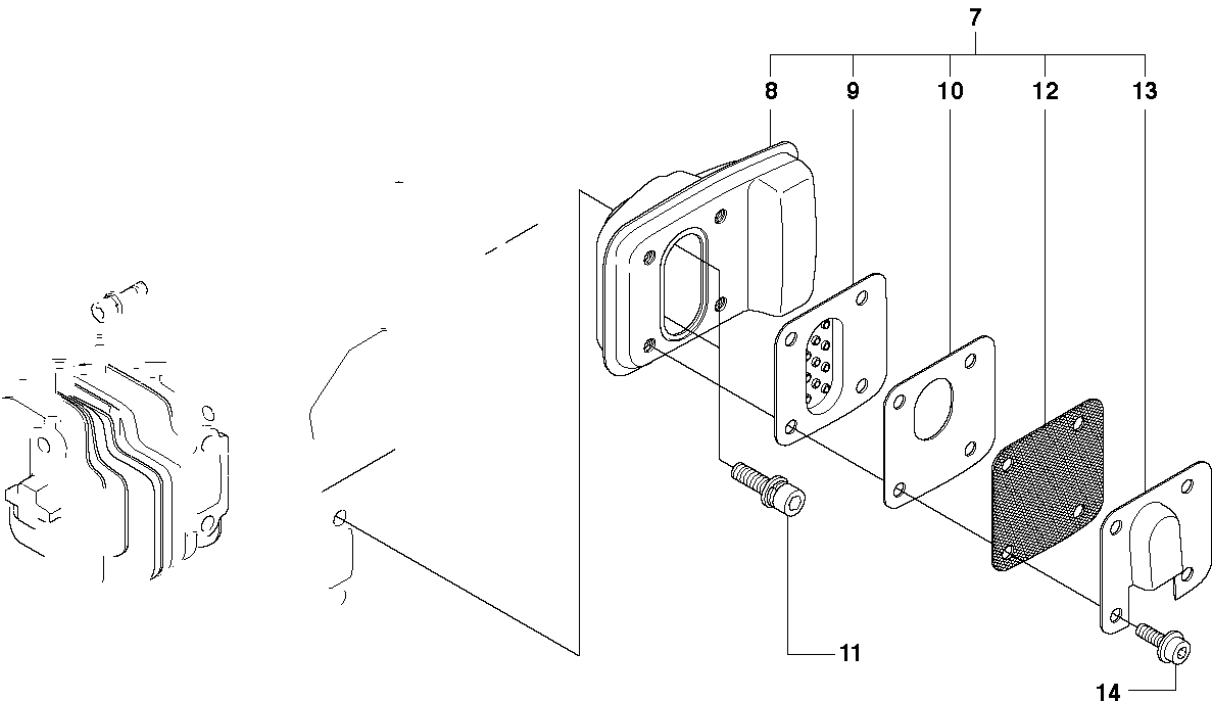

IGNITION SYSTEM

123 HD60, 20070900001-20100600000

Ref	Part No	Description	Remark	QTY KIT
1	531 00 48-28	SPARK PLUG	BPMR 6Y	1
2	531 00 23-99	SPRING		1
3	531 00 23-98	SPARK PLUG CONNECTION		1
4	544 29 66-01	INSULATOR		1
5	531 00 78-42	CABLE		1
6	531 00 24-01	SLEEVE		1
7	531 00 24-04	SPACER		2
8	531 00 78-41	IGNITION MODULE		1
9	544 29 20-01	SCREW		2
10	544 29 25-01	SCREW		2
11	544 30 34-01	RECOIL SPRING		2
12	544 29 78-01	PAWL		2
13	544 30 33-01	HOUSING		1
14	531 00 24-85	RETAINER RING		2
15	531 00 41-13	NUT		1
16	531 00 48-25	SPLASH GUARD		1