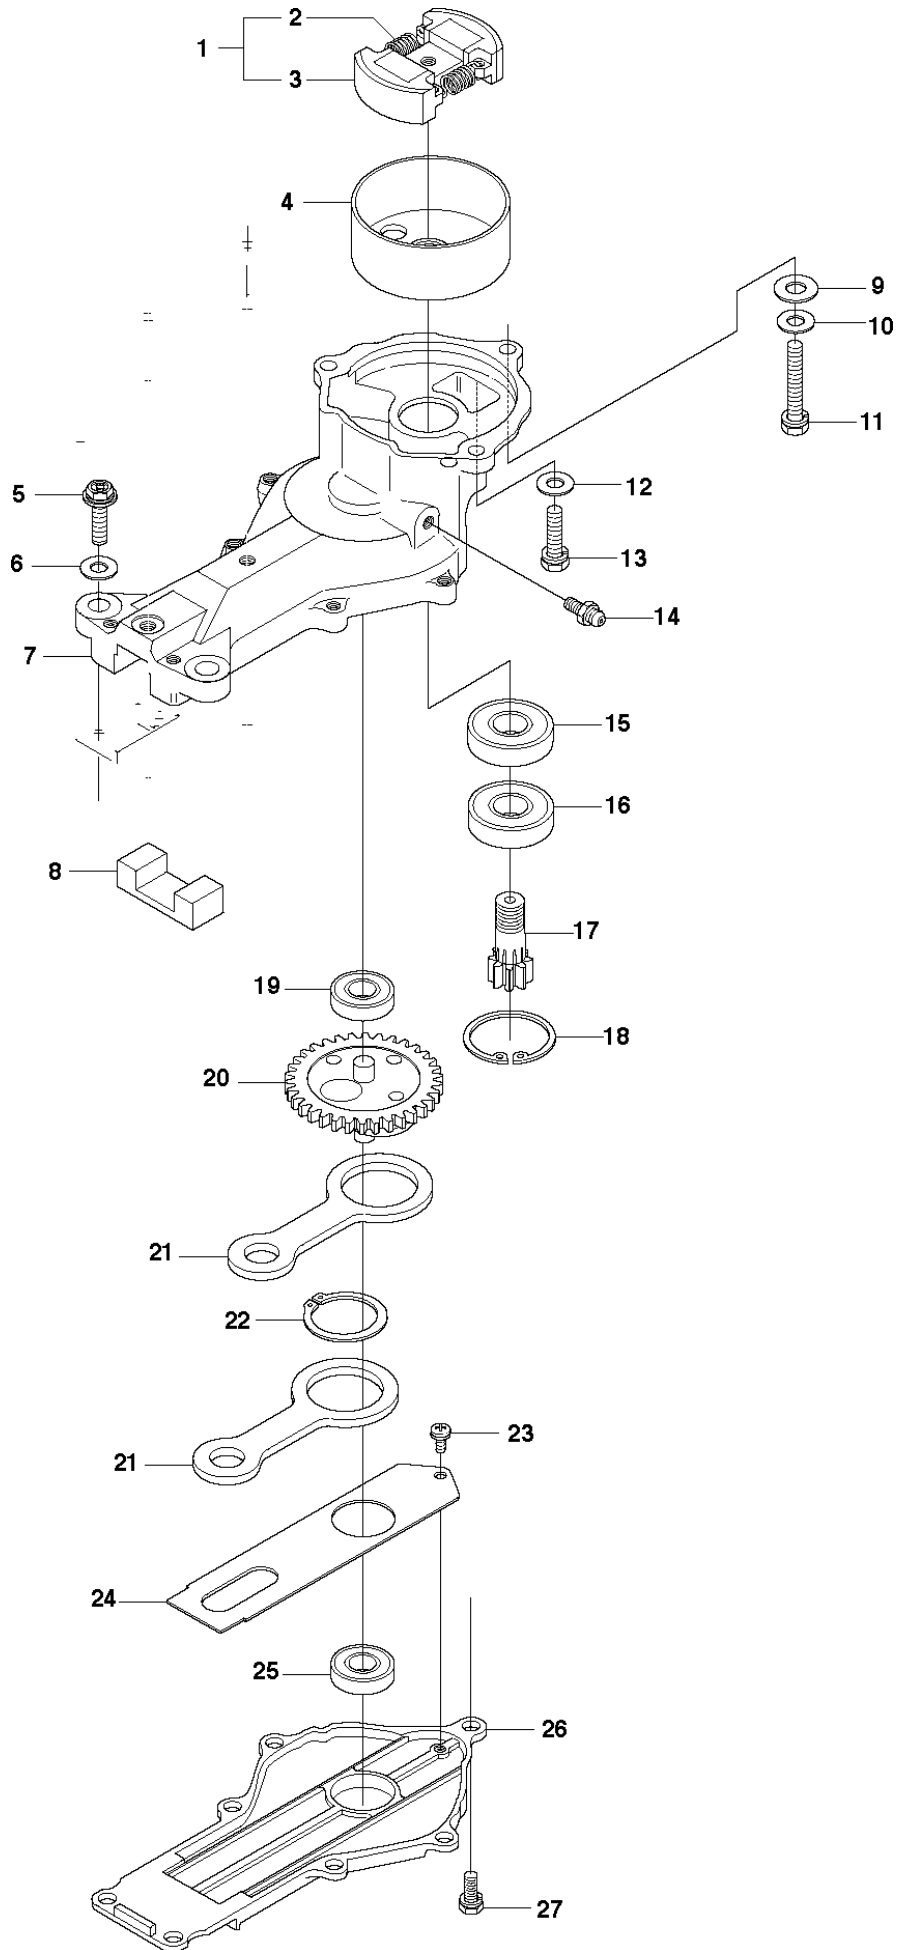

GEAR HOUSING

123 HD60, 20070900001-20100600000

Ref	Part No	Description	Remark	QTY	KIT
1	544 30 32-01	CLUTCH ASSY		1	
2	544 30 37-01	SPRING		2	1
3	544 30 35-01	CLUTCH SHOE		2	1
4	544 29 82-01	DRUM		1	
5	725 23 70-71	SCREW EHHM		2	
6	735 21 53-71	TBD		2	
7	544 29 95-01	HOUSING		1	
8	544 30 24-01	FELT		1	
9	734 11 52-01	WASHER		1	
10	735 21 53-01	LOCKWASHER		1	
11	725 23 76-51	SCREW EHHM		1	
12	735 21 53-01	LOCKWASHER		2	
13	725 23 70-71	SCREW EHHM		2	
14	531 00 47-05	NIPPLE		1	
15	544 30 50-01	BEARING		1	
16	544 30 50-01	BEARING		1	
17	544 29 96-01	PINION		1	
18	544 30 22-01	SNAP RING		1	
19	544 29 92-01	BEARING		1	
20	544 30 01-01	CRANK		1	
21	544 30 03-01	ROD		2	
22	544 30 51-01	SNAP RING		1	
23	544 30 27-01	SCREW		1	
24	544 30 26-01	PLATE		1	
25	544 29 92-01	BEARING		1	
26	544 30 25-01	HOUSING		1	
27	544 30 20-01	SCREW		7