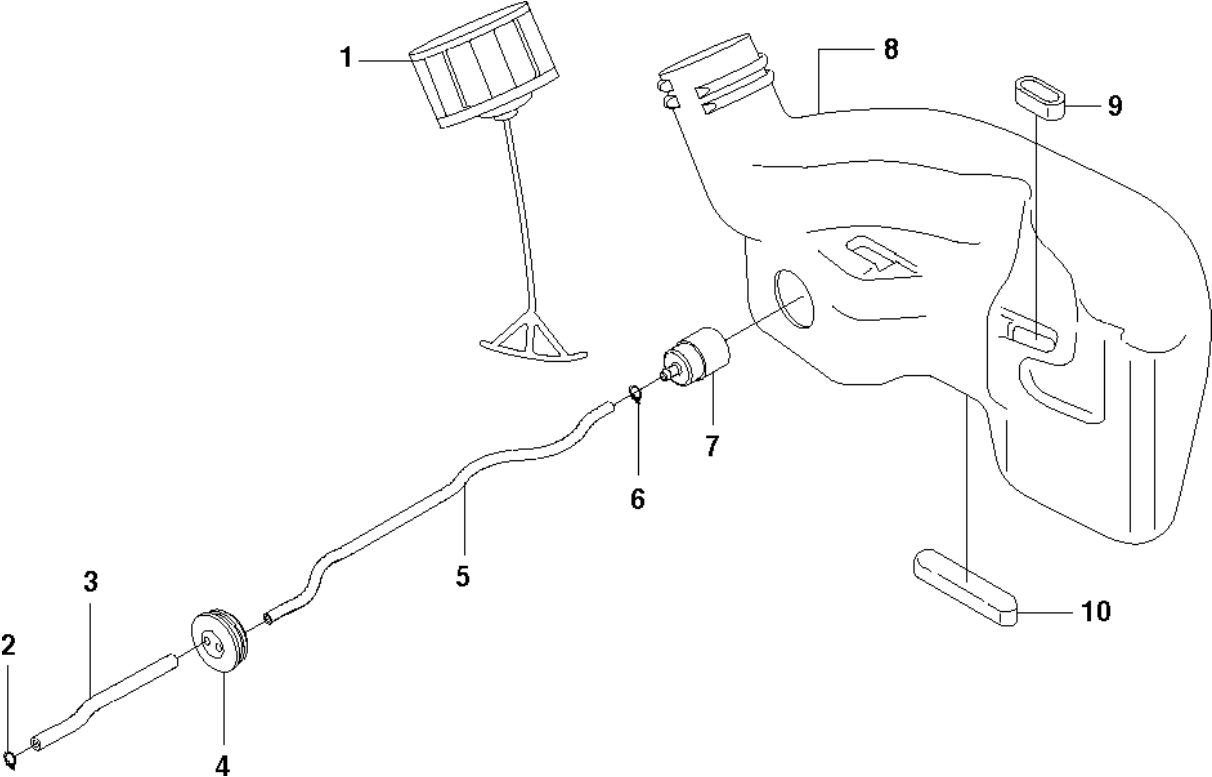

SPARE PARTS LIST

HEDGE TRIMMERS/POLE HEDGE
TRIMMERS

123 HD60, 20070900001-20100600000

STARTER

123 HD60, 20070900001-20100600000

Ref	Part No	Description	Remark	QTY	KIT
1	544 30 46-01	STARTER ASSY		1	
2	544 38 32-01	DECAL	123HD60	1	
3	504 04 38-01	DECAL	123HD65	1	
4	544 30 47-01	STARTER HANDLE		1	1
5	544 29 33-01	SCREW		4	
6	544 30 39-01	RECOIL SPRING		1	1
8	544 30 42-01	STARTER CORD		1	1
12	544 30 40-01	SPRING CASSETTE ASSY		1	1
13	544 30 41-01	STARTER PULLEY		1	1
14	544 29 67-01	WASHER		1	1
15	544 29 74-01	SCREW		1	1
16	544 29 34-01	PLATE		1	
17	544 29 19-01	SCREW		3	
18	544 30 45-01	PLATE		1	
19	544 11 07-02	LABEL	US, AU	1	
20	544 05 76-02	LABEL	EC	1	
21	531 00 48-24	COVER		1	

COVER

123 HD60, 20070900001-20100600000

Ref	Part No	Description	Remark	QTY KIT
1	531 00 48-12	PULL ROD	US Only	1
2	544 29 21-01	SCREW		1
3	576 16 55-01	WASHER		1
4	544 29 30-01	MUFFLER COVER		1
5	544 29 21-01	SCREW		1
6	544 29 37-01	KNOB		1
7	544 29 53-01	CYLINDER COVER		1

HOUSING

123 HD60, 20070900001-20100600000

Ref	Part No	Description	Remark	QTY KIT
1	544 29 36-01	HOUSING ASSY		1
2	544 30 44-01	COVER		1
3	531 00 48-46	AIR FILTER	AIR FILTER	1
4	531 00 48-48	WASHER		2
5	544 29 60-01	STAY		1
6	531 00 24-45	NUT		1
7	544 29 35-01	ADAPTER		1
8	544 29 52-01	BAFFLE PLATE		1
9	544 29 61-01	GASKET		1
10	544 30 43-01	CARBURETTOR	Walbro WYL	1
11	531 00 24-52	GASKET		1
12	531 00 24-52	GASKET		1
13	544 29 40-01	SCREW		1
14	544 29 29-01	CLAMP		1
15	544 29 39-01	SCREW		1
16	531 00 48-55	GASKET		1
17	544 29 58-01	INSULATOR		1
18	531 00 23-53	GASKET		1
19	531 00 23-53	GASKET		1