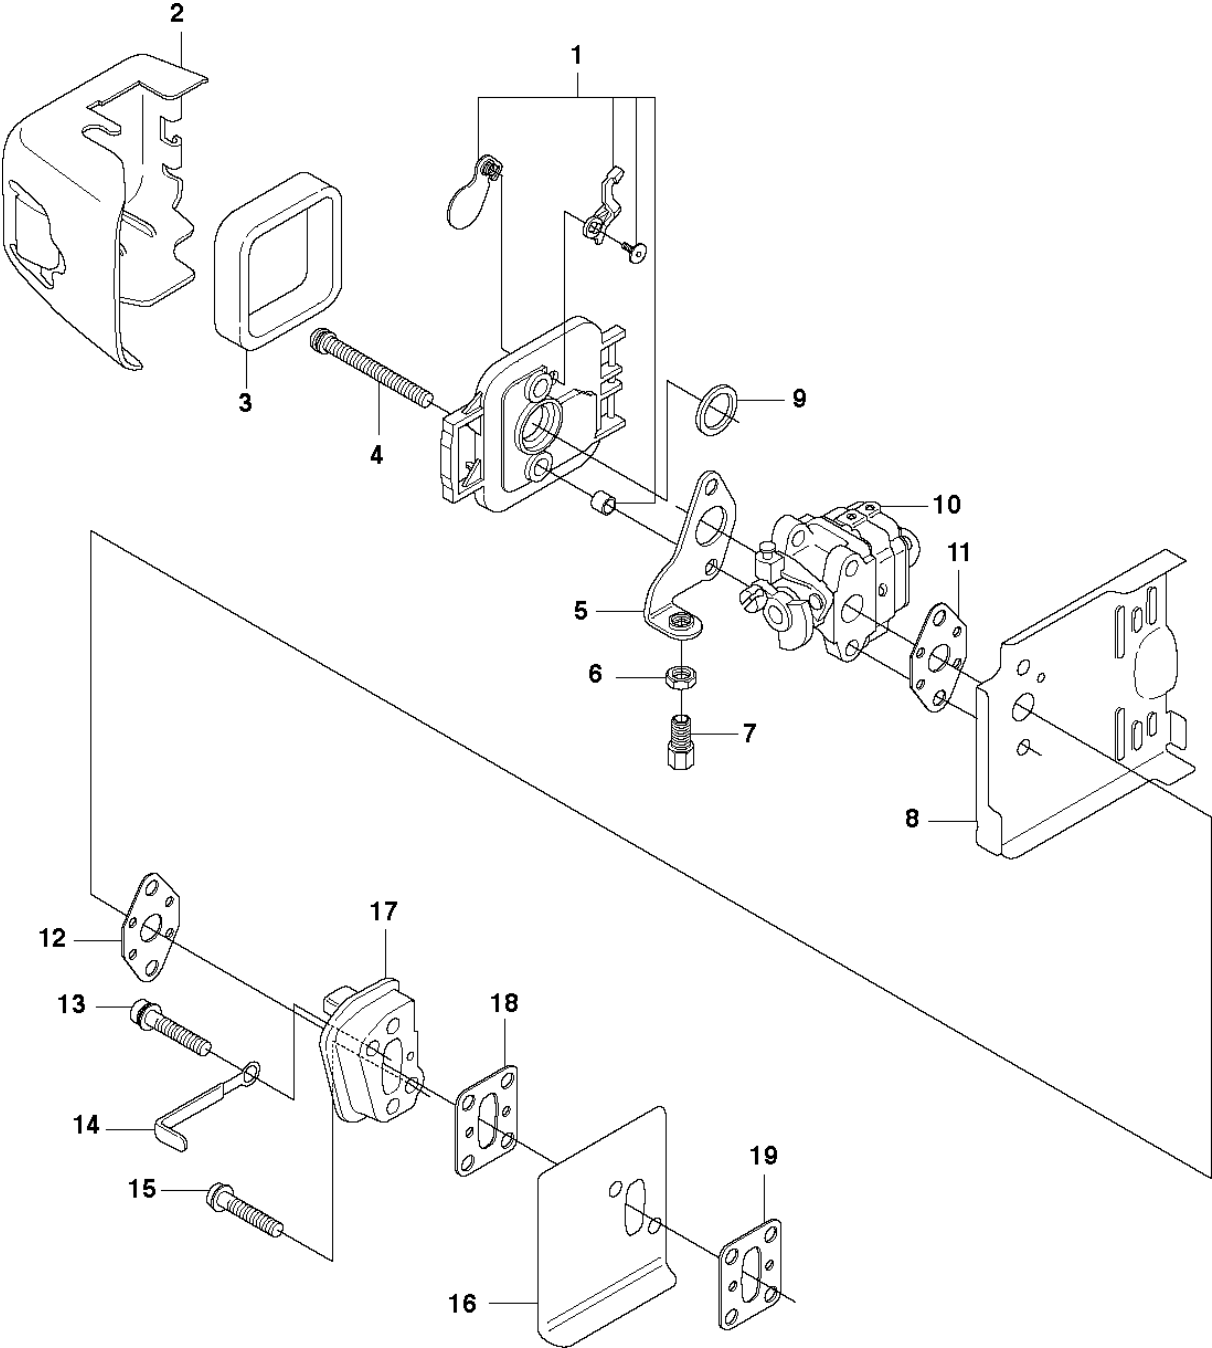

SPARE PARTS LIST

HEDGE TRIMMERS/POLE HEDGE
TRIMMERS

123 HD60, 20070900001-20100600000

STARTER

123 HD60, 20070900001-20100600000

Ref	Part No	Description	Remark	QTY	KIT
1	544 30 46-01	STARTER ASSY		1	
2	544 38 32-01	DECAL	123HD60	1	
3	504 04 38-01	DECAL	123HD65	1	
4	544 30 47-01	STARTER HANDLE		1	1
5	544 29 33-01	SCREW		4	
6	544 30 39-01	RECOIL SPRING		1	1
8	544 30 42-01	STARTER CORD		1	1
12	544 30 40-01	SPRING CASSETTE ASSY		1	1
13	544 30 41-01	STARTER PULLEY		1	1
14	544 29 67-01	WASHER		1	1
15	544 29 74-01	SCREW		1	1
16	544 29 34-01	PLATE		1	
17	544 29 19-01	SCREW		3	
18	544 30 45-01	PLATE		1	
19	544 11 07-02	LABEL	US, AU	1	
20	544 05 76-02	LABEL	EC	1	
21	531 00 48-24	COVER		1	

COVER

123 HD60, 20070900001-20100600000

Ref	Part No	Description	Remark	QTY KIT
1	531 00 48-12	PULL ROD	US Only	1
2	544 29 21-01	SCREW		1
3	576 16 55-01	WASHER		1
4	544 29 30-01	MUFFLER COVER		1
5	544 29 21-01	SCREW		1
6	544 29 37-01	KNOB		1
7	544 29 53-01	CYLINDER COVER		1

HOUSING

123 HD60, 20070900001-20100600000

Ref	Part No	Description	Remark	QTY KIT
1	544 29 36-01	HOUSING ASSY		1
2	544 30 44-01	COVER		1
3	531 00 48-46	AIR FILTER	AIR FILTER	1
4	531 00 48-48	WASHER		2
5	544 29 60-01	STAY		1
6	531 00 24-45	NUT		1
7	544 29 35-01	ADAPTER		1
8	544 29 52-01	BAFFLE PLATE		1
9	544 29 61-01	GASKET		1
10	544 30 43-01	CARBURETTOR	Walbro WYL	1
11	531 00 24-52	GASKET		1
12	531 00 24-52	GASKET		1
13	544 29 40-01	SCREW		1
14	544 29 29-01	CLAMP		1
15	544 29 39-01	SCREW		1
16	531 00 48-55	GASKET		1
17	544 29 58-01	INSULATOR		1
18	531 00 23-53	GASKET		1
19	531 00 23-53	GASKET		1

CRANKSHAFT

123 HD60, 20070900001-20100600000

Ref	Part No	Description	Remark	QTY KIT
1	544 29 31-01	SHAFT ASSY		1
2	531 00 48-17	PISTON RING		1
3	531 00 48-16	DRIVE SHAFT		1
4	531 00 48-18	MACHINE HOLDER		1
5	531 00 40-88	PISTON BOLT		1
6	531 00 23-83	CLIP		2
7	531 00 24-02	KEY		1