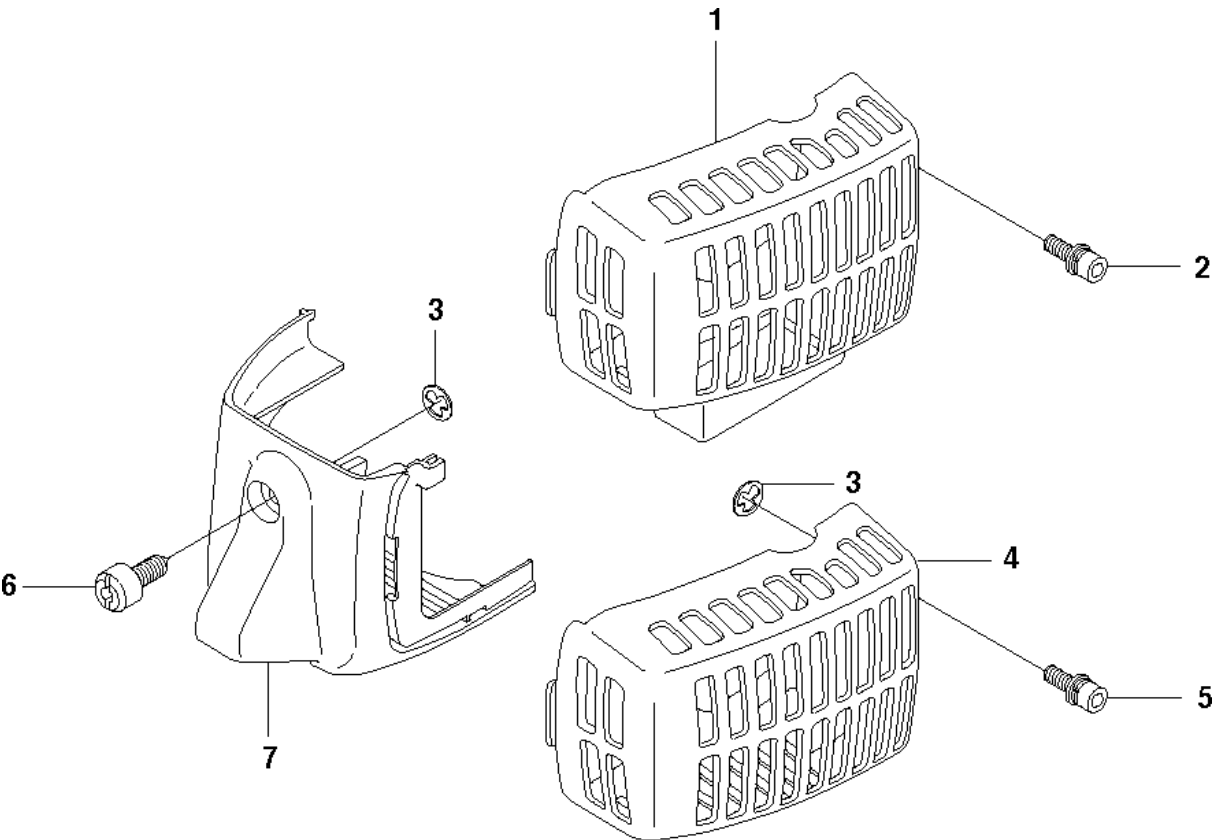

SPARE PARTS LIST

HEDGE TRIMMERS/POLE HEDGE
TRIMMERS

123 HD60, 20070900001-20100600000

STARTER

123 HD60, 20070900001-20100600000

Ref	Part No	Description	Remark	QTY	KIT
1	544 30 46-01	STARTER ASSY		1	
2	544 38 32-01	DECAL	123HD60	1	
3	504 04 38-01	DECAL	123HD65	1	
4	544 30 47-01	STARTER HANDLE		1	1
5	544 29 33-01	SCREW		4	
6	544 30 39-01	RECOIL SPRING		1	1
8	544 30 42-01	STARTER CORD		1	1
12	544 30 40-01	SPRING CASSETTE ASSY		1	1
13	544 30 41-01	STARTER PULLEY		1	1
14	544 29 67-01	WASHER		1	1
15	544 29 74-01	SCREW		1	1
16	544 29 34-01	PLATE		1	
17	544 29 19-01	SCREW		3	
18	544 30 45-01	PLATE		1	
19	544 11 07-02	LABEL	US, AU	1	
20	544 05 76-02	LABEL	EC	1	
21	531 00 48-24	COVER		1	

COVER

123 HD60, 20070900001-20100600000

Ref	Part No	Description	Remark	QTY KIT
1	531 00 48-12	PULL ROD	US Only	1
2	544 29 21-01	SCREW		1
3	576 16 55-01	WASHER		1
4	544 29 30-01	MUFFLER COVER		1
5	544 29 21-01	SCREW		1
6	544 29 37-01	KNOB		1
7	544 29 53-01	CYLINDER COVER		1

HOUSING

123 HD60, 20070900001-20100600000

Ref	Part No	Description	Remark	QTY KIT
1	544 29 36-01	HOUSING ASSY		1
2	544 30 44-01	COVER		1
3	531 00 48-46	AIR FILTER	AIR FILTER	1
4	531 00 48-48	WASHER		2
5	544 29 60-01	STAY		1
6	531 00 24-45	NUT		1
7	544 29 35-01	ADAPTER		1
8	544 29 52-01	BAFFLE PLATE		1
9	544 29 61-01	GASKET		1
10	544 30 43-01	CARBURETTOR	Walbro WYL	1
11	531 00 24-52	GASKET		1
12	531 00 24-52	GASKET		1
13	544 29 40-01	SCREW		1
14	544 29 29-01	CLAMP		1
15	544 29 39-01	SCREW		1
16	531 00 48-55	GASKET		1
17	544 29 58-01	INSULATOR		1
18	531 00 23-53	GASKET		1
19	531 00 23-53	GASKET		1