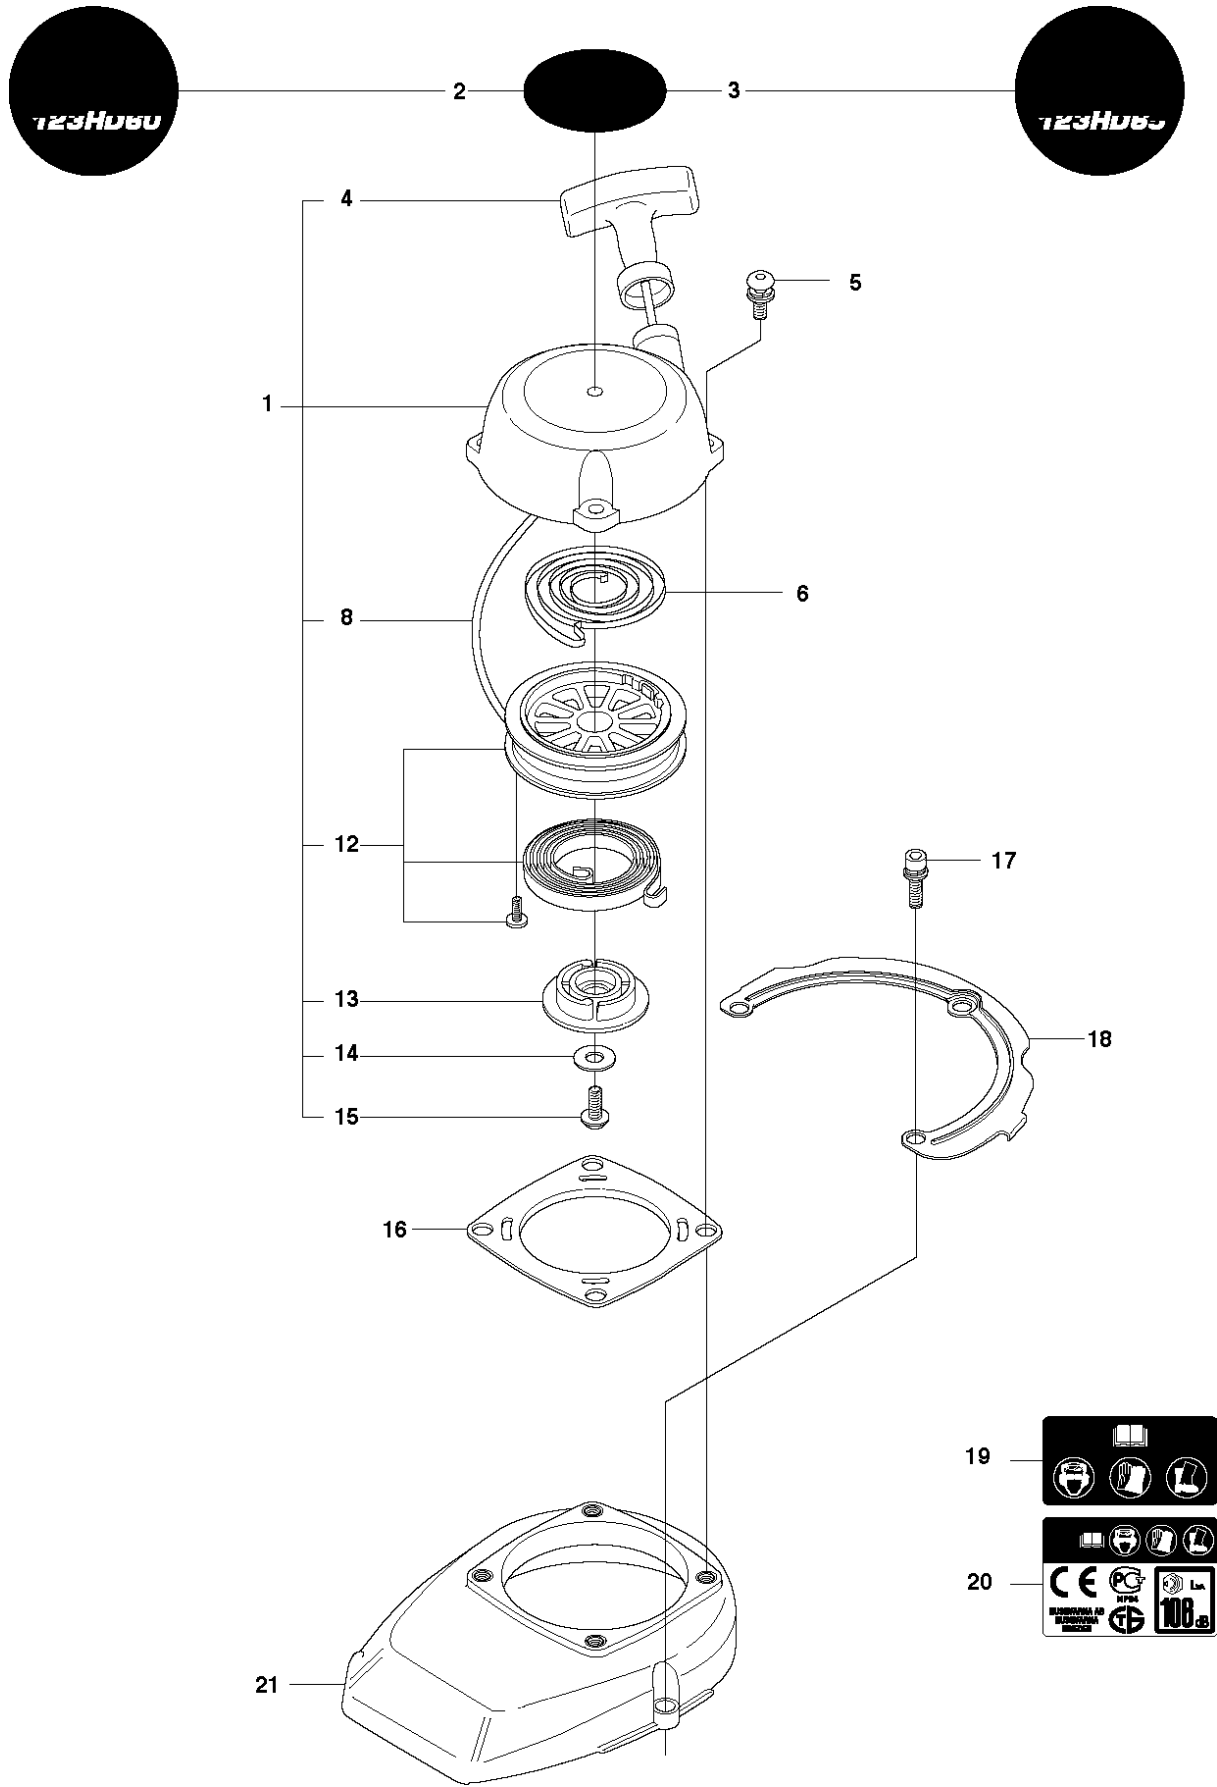

SPARE PARTS LIST

HEDGE TRIMMERS/POLE HEDGE
TRIMMERS

123 HD60, 20070900001-20100600000

STARTER

123 HD60, 20070900001-20100600000

Ref	Part No	Description	Remark	QTY	KIT
1	544 30 46-01	STARTER ASSY		1	
2	544 38 32-01	DECAL	123HD60	1	
3	504 04 38-01	DECAL	123HD65	1	
4	544 30 47-01	STARTER HANDLE		1	1
5	544 29 33-01	SCREW		4	
6	544 30 39-01	RECOIL SPRING		1	1
8	544 30 42-01	STARTER CORD		1	1
12	544 30 40-01	SPRING CASSETTE ASSY		1	1
13	544 30 41-01	STARTER PULLEY		1	1
14	544 29 67-01	WASHER		1	1
15	544 29 74-01	SCREW		1	1
16	544 29 34-01	PLATE		1	
17	544 29 19-01	SCREW		3	
18	544 30 45-01	PLATE		1	
19	544 11 07-02	LABEL	US, AU	1	
20	544 05 76-02	LABEL	EC	1	
21	531 00 48-24	COVER		1	

COVER

123 HD60, 20070900001-20100600000

Ref	Part No	Description	Remark	QTY KIT
1	531 00 48-12	PULL ROD	US Only	1
2	544 29 21-01	SCREW		1
3	576 16 55-01	WASHER		1
4	544 29 30-01	MUFFLER COVER		1
5	544 29 21-01	SCREW		1
6	544 29 37-01	KNOB		1
7	544 29 53-01	CYLINDER COVER		1

FUEL TANK

123 HD60, 20070900001-20100600000

Ref	Part No	Description	Remark	QTY KIT
1	544 30 49-01	TANK CAP ASSY		1
2	531 00 24-15	CLIP		1
3	531 00 47-38	HOSE		1
4	544 29 38-01	GROMMET		1
5	531 00 78-15	HOSE		1
6	531 00 24-15	CLIP		1
7	531 00 47-37	FILTER		1
8	544 29 27-01	FUEL TANK		1
9	531 00 48-32	EXPANDER		2
10	531 00 48-33	PIPE		1

CRANKSHAFT

123 HD60, 20070900001-20100600000

Ref	Part No	Description	Remark	QTY KIT
1	544 29 31-01	SHAFT ASSY		1
2	531 00 48-17	PISTON RING		1
3	531 00 48-16	DRIVE SHAFT		1
4	531 00 48-18	MACHINE HOLDER		1
5	531 00 40-88	PISTON BOLT		1
6	531 00 23-83	CLIP		2
7	531 00 24-02	KEY		1