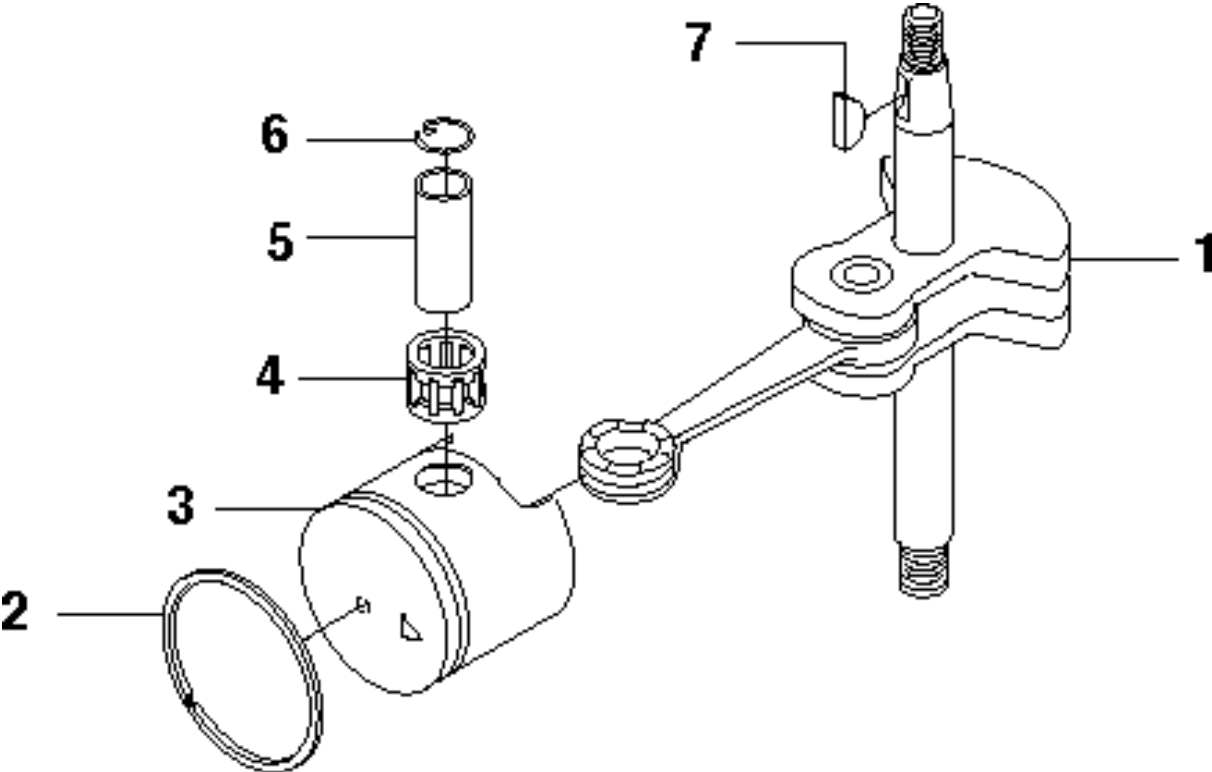

IGNITION SYSTEM

123 HD60, 20070900001-20100600000

Ref	Part No	Description	Remark	QTY KIT
1	531 00 48-28	SPARK PLUG	BPMR 6Y	1
2	531 00 23-99	SPRING		1
3	531 00 23-98	SPARK PLUG CONNECTION		1
4	544 29 66-01	INSULATOR		1
5	531 00 78-42	CABLE		1
6	531 00 24-01	SLEEVE		1
7	531 00 24-04	SPACER		2
8	531 00 78-41	IGNITION MODULE		1
9	544 29 20-01	SCREW		2
10	544 29 25-01	SCREW		2
11	544 30 34-01	RECOIL SPRING		2
12	544 29 78-01	PAWL		2
13	544 30 33-01	HOUSING		1
14	531 00 24-85	RETAINER RING		2
15	531 00 41-13	NUT		1
16	531 00 48-25	SPLASH GUARD		1

MUFFLER

123 HD60, 20070900001-20100600000

Ref	Part No	Description	Remark	QTY	KIT
1	531 00 48-54	SPRING PIN		1	
2	544 29 55-01	SCREW		2	
3	531 00 48-02	GEAR		1	
4	531 00 48-06	SHAFT		1	
5	544 30 38-01	MUFFLER		1	
6	544 29 24-01	SCREW		2	
7	504 09 49-01	MUFFLER ASSY	US Only	1	
8	531 00 48-07	SPACER		1	7
9	531 00 48-08	END PLATE		1	7
10	531 00 48-10	SHAFT		1	7
11	504 09 50-01	SCREW		2	
12	531 00 48-09	BEARING PLATE		1	7
13	531 00 48-11	NUT		1	7
14	504 04 39-01	SCREW		4	

GEAR HOUSING

123 HD60, 20070900001-20100600000

Ref	Part No	Description	Remark	QTY KIT
1	544 29 18-01	SCREW		3
2	531 00 41-06	SEALING RING		1
3	531 00 41-05	RETAINER RING		1
4	544 29 26-01	CRANKCASE ASSY		1
5	531 00 41-10	BALL BEARING		2
6	531 00 41-07	SEALING RING		1
7	544 29 28-01	CLUTCH COVER		1
8	544 29 21-01	SCREW		4

CRANKSHAFT

123 HD60, 20070900001-20100600000

Ref	Part No	Description	Remark	QTY KIT
1	544 29 31-01	SHAFT ASSY		1
2	531 00 48-17	PISTON RING		1
3	531 00 48-16	DRIVE SHAFT		1
4	531 00 48-18	MACHINE HOLDER		1
5	531 00 40-88	PISTON BOLT		1
6	531 00 23-83	CLIP		2
7	531 00 24-02	KEY		1