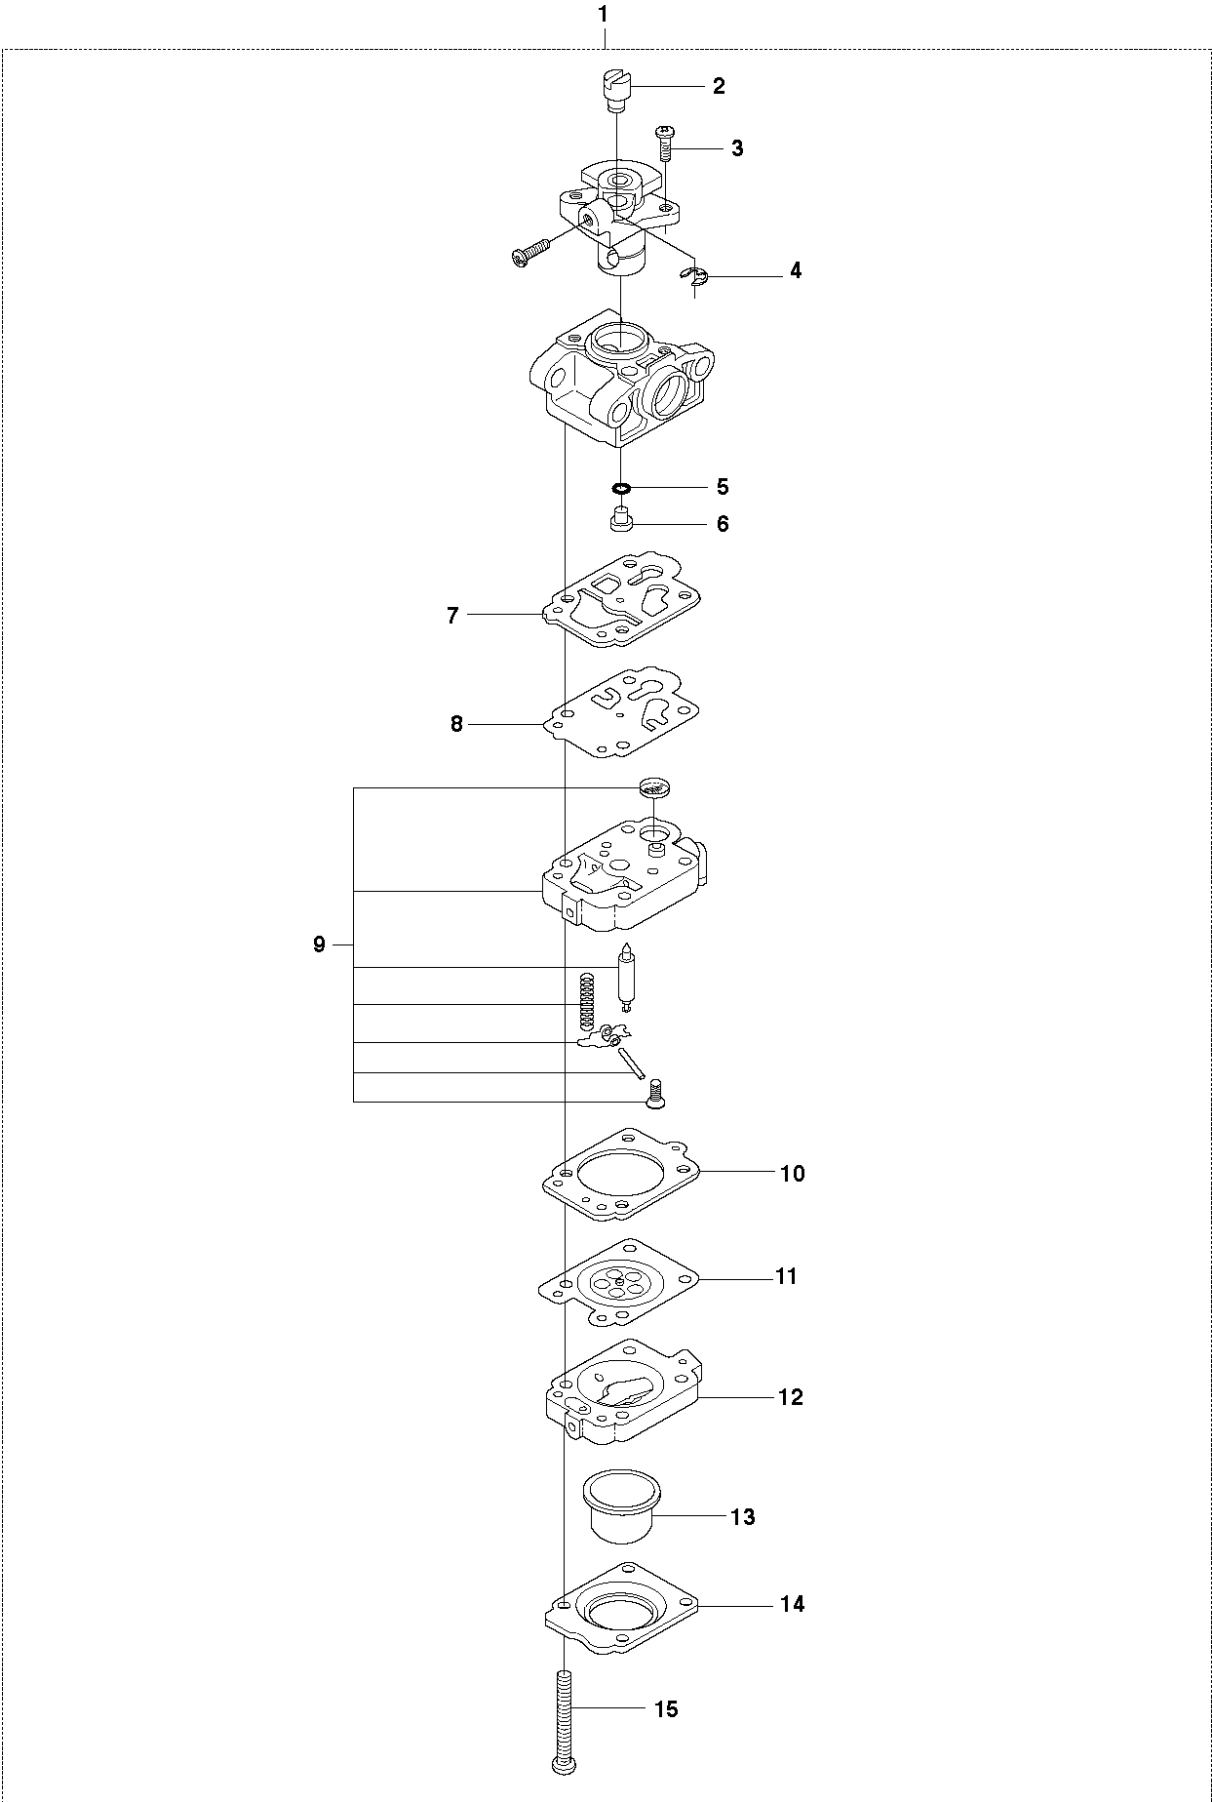

CARBURETOR

123 HD60, 20070900001-20100600000

Ref	Part No	Description	Remark	QTY	KIT
1	544 30 43-01	CARBURETTOR	Walbro WYL	1	
2	531 00 24-42	CONNECTION		1	1
3	531 00 48-43	RING		2	1
4	531 00 24-39	CIRCLIP		1	1
5	531 00 77-91	RING		1	1
6	544 29 80-01	MAIN JET		1	1
7	531 00 48-36	MOULDING		1	1
8	531 00 48-37	SPÄNNHJUL		1	1
9	544 29 23-01	PUMP HOUSING		1	1
10	531 00 77-94	GASKET		1	1
11	544 29 59-01	DIAPHRAGM CARBURETTOR		1	1
12	531 00 77-95	HOUSING		1	1
13	531 00 24-36	BULB		1	1
14	531 00 77-96	PLATE		1	1
15	531 00 77-97	SCREW		4	1