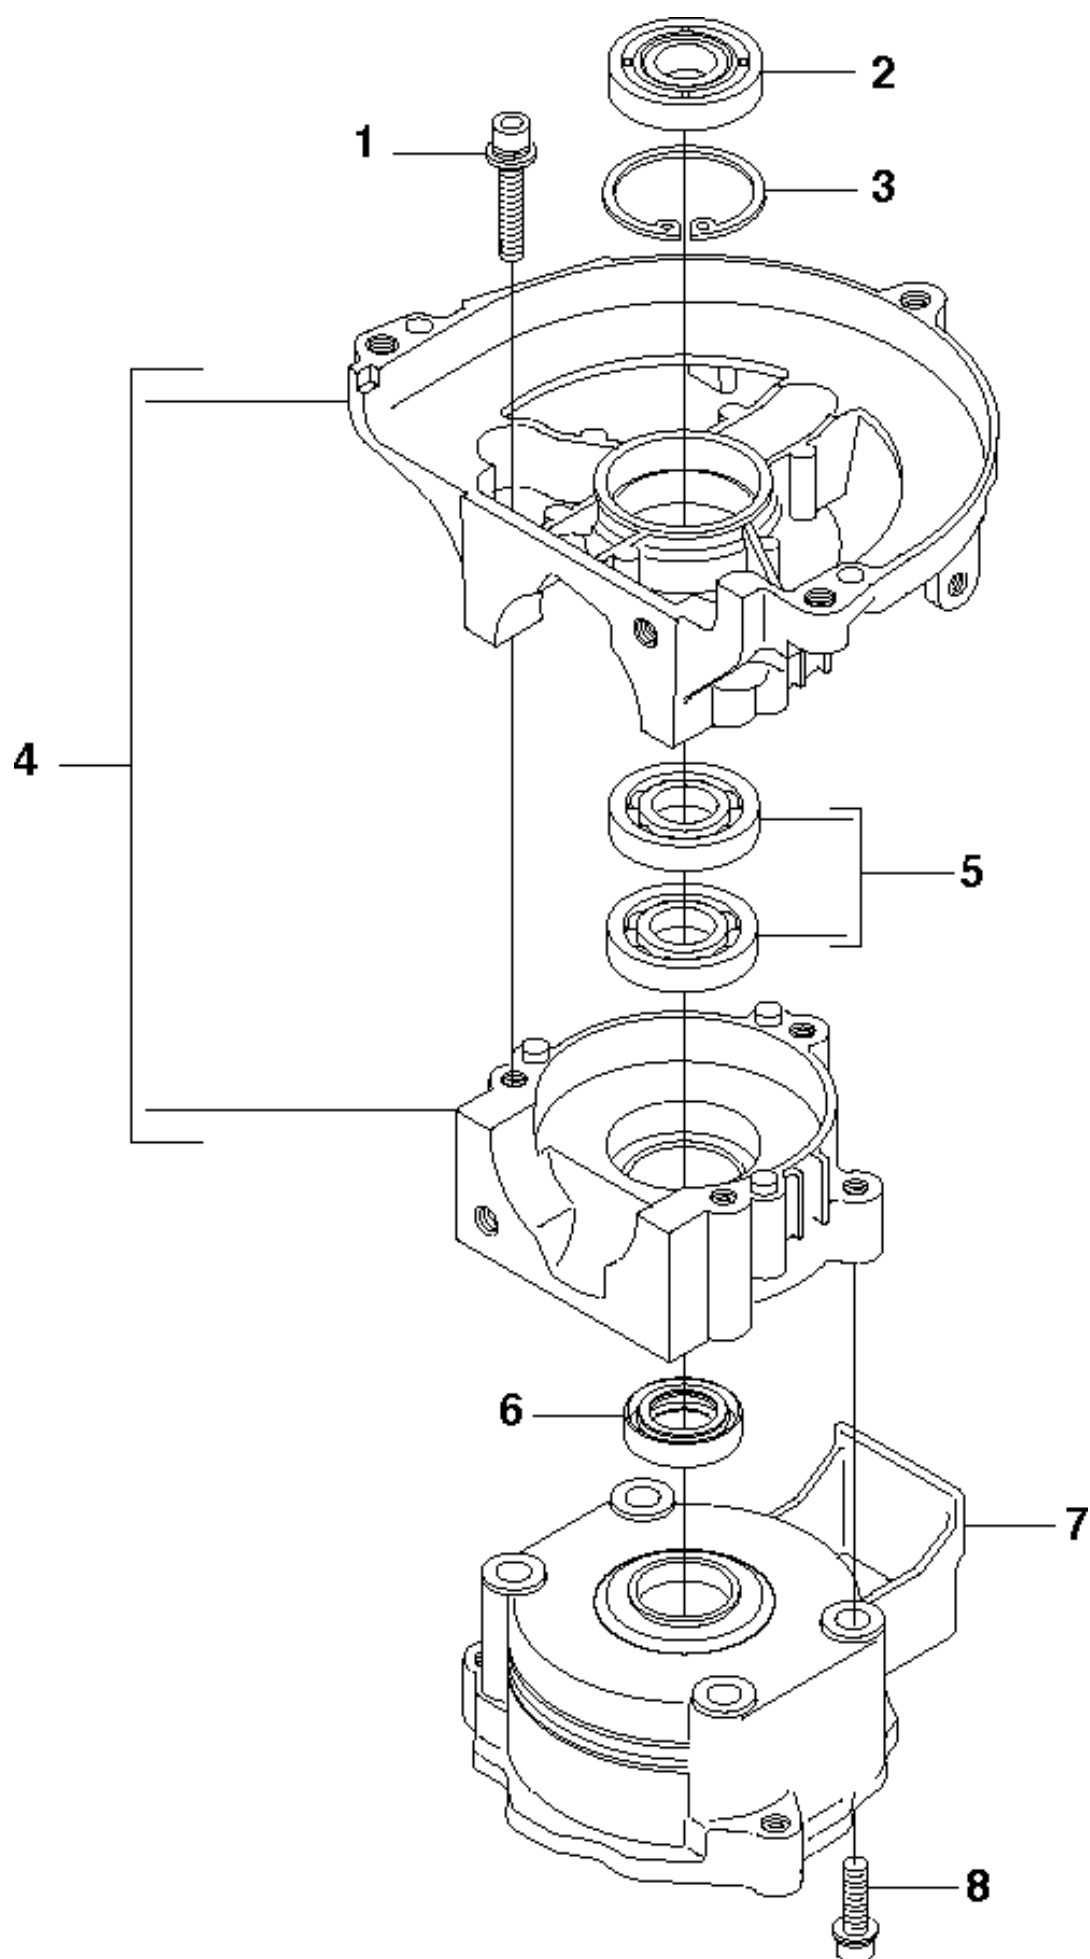

GEAR HOUSING

123 HD60, 20070900001-20100600000

Ref	Part No	Description	Remark	QTY KIT
1	544 29 18-01	SCREW		3
2	531 00 41-06	SEALING RING		1
3	531 00 41-05	RETAINER RING		1
4	544 29 26-01	CRANKCASE ASSY		1
5	531 00 41-10	BALL BEARING		2
6	531 00 41-07	SEALING RING		1
7	544 29 28-01	CLUTCH COVER		1
8	544 29 21-01	SCREW		4