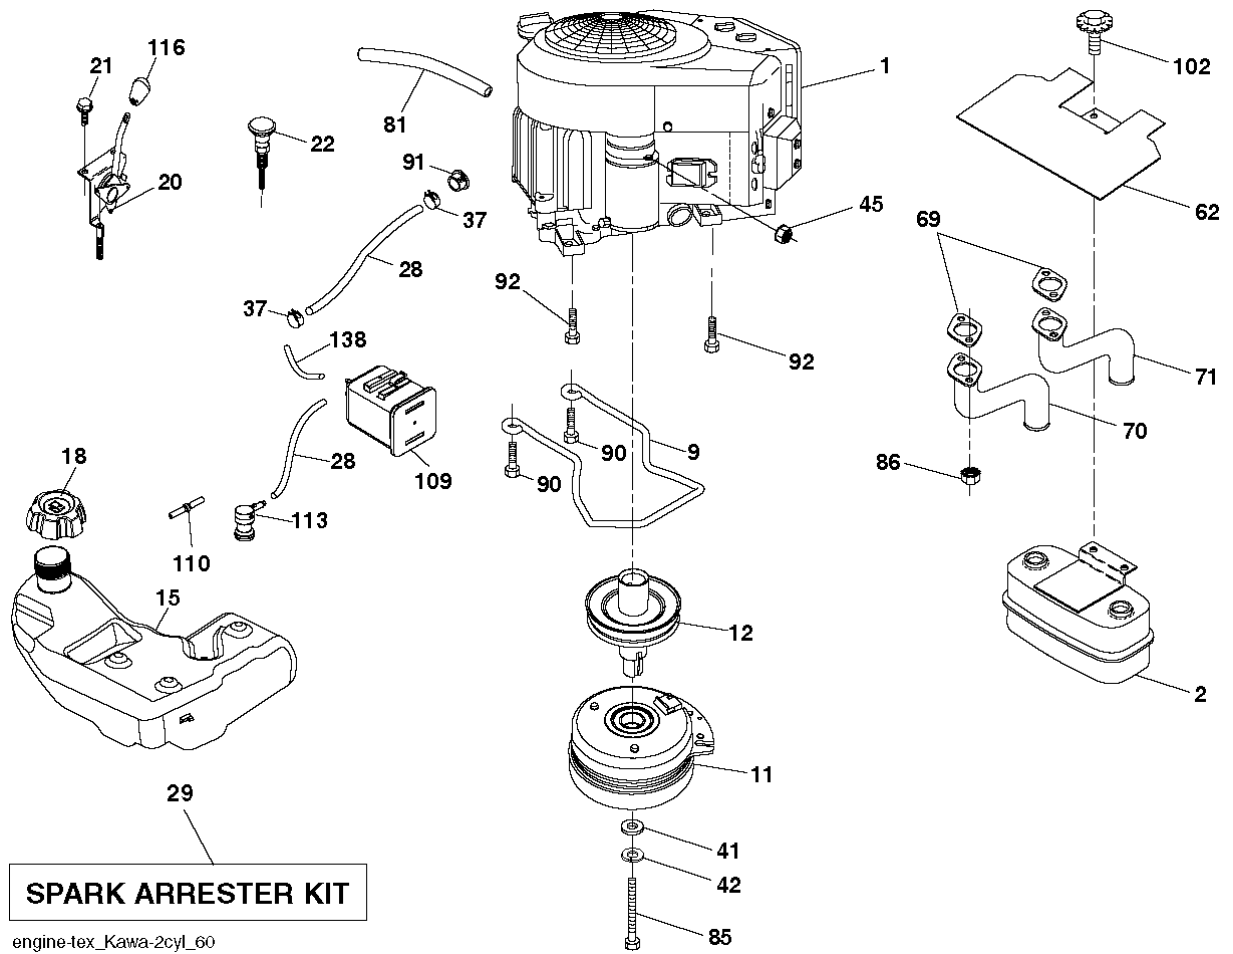

ENGINE

TS 248TD, 96043032500, 2020-08

Ref	Part No	Description	Remark	QTY KIT
1	000 00 00-00	W/O DESCRIPTION	ENGINE KAWASAKI MODEL NO. FR651V (593006001)	1
2	589 81 87-01	MUFFLER		1
9	501 83 26-02	KEEPER		1
11	587 25 50-01	CLUTCH		1
12	586 89 96-01	PULLEY		1
15	599 83 76-01	FUEL TANK ASSY		1
18	585 12 48-01	FUEL CAP ASSY		1
20	532 42 43-41	CONTROL THROTTLE		1
21	532 43 85-62	SCREW		1
22	532 18 95-41	CHOKE CONTROL		1
28	532 40 11-35	LINE.FUEL.64"REAR.EMIS		1
29	532 13 71-80	SPARK ARRESTER KIT		1
37	532 12 34-87	HOSE CLAMP		1
41	532 12 61-97	WASHER		1
42	596 23 89-01	WASHER		1
45	596 13 36-01	LOCK NUT		1
62	532 43 40-17	SHIELD		1
69	532 17 81-51	MUFFLER GASKET		1
70	583 95 56-01	TUBE		1
71	583 95 57-01	TUBE		1
81	532 14 84-56	TUBE		1
85	501 60 67-01	BOLT		1
86	532 18 43-62	NUT HEX FLANGE TOPLOCK		1
90	817 00 06-16	SCREW		1
91	532 18 74-95	BUSHING		1
92	817 12 06-16	SCREW		1
102	817 00 05-12	SCREW		1
109	532 41 41-14	FILTER		1
110	532 41 41-18	VALVE ASSY		1
113	532 41 41-27	VALVE		1
116	539 13 26-24	KNOB - SHIFT		1
138	532 42 07-18	PURGE LINE		1