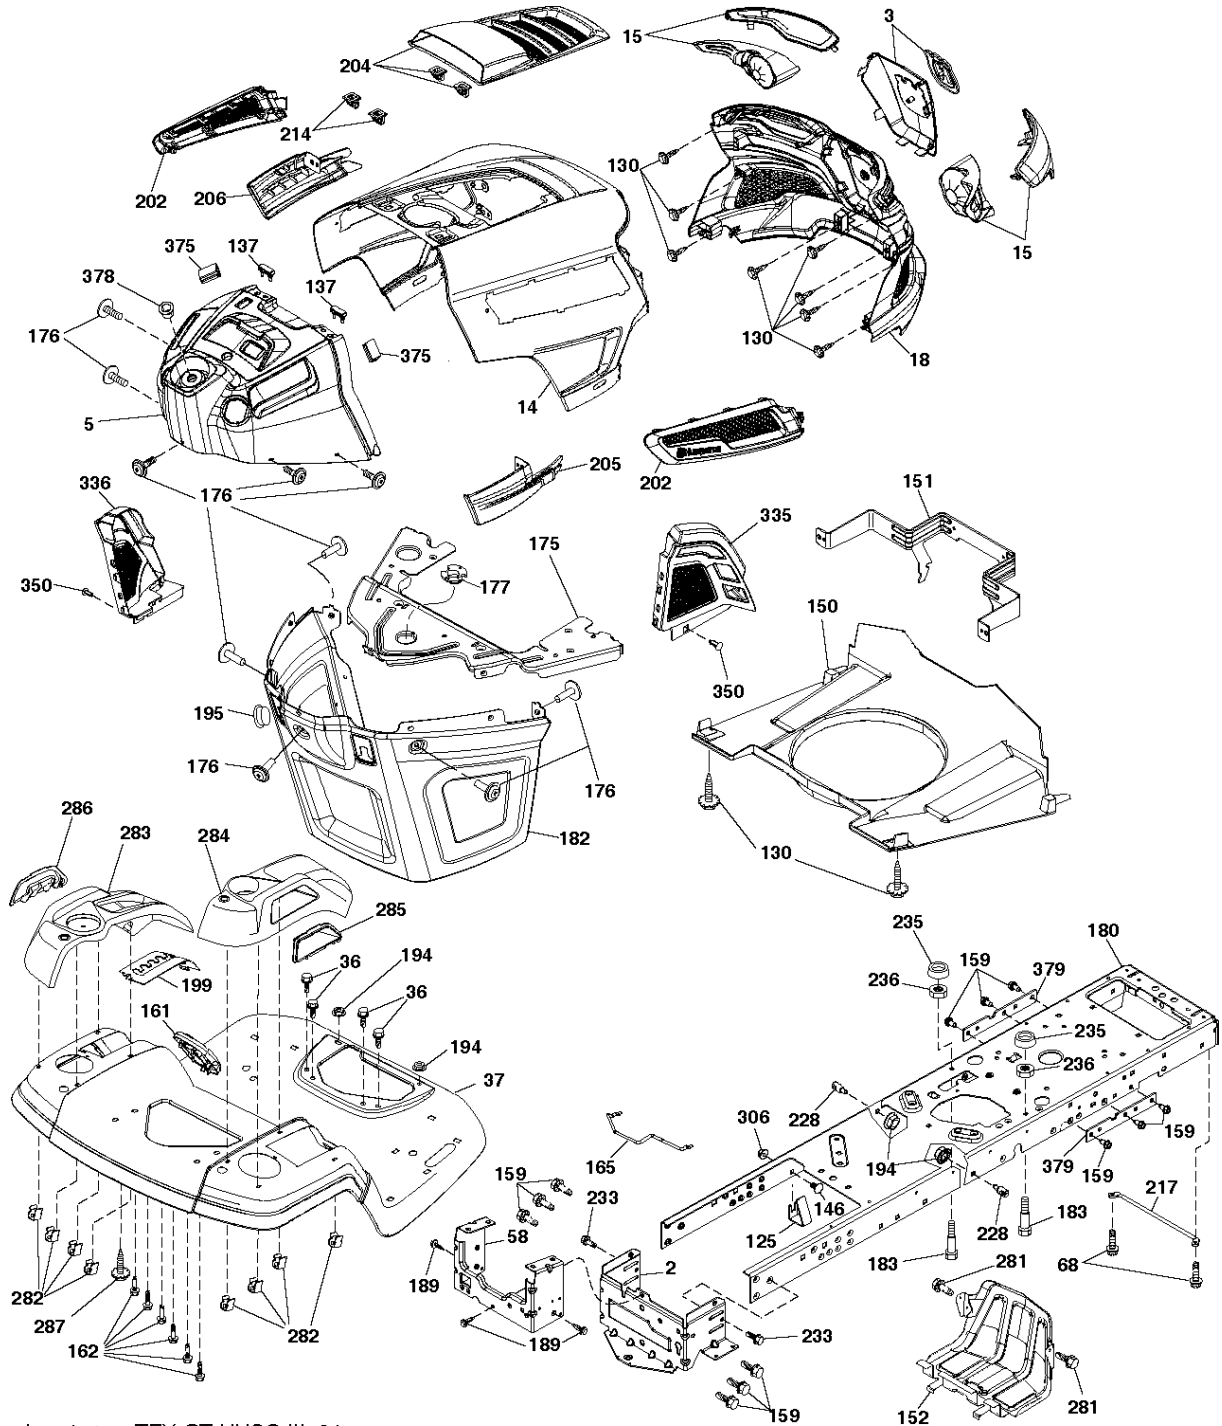

Ref	Part No	Description	Remark	QTY KIT
2	532 41 22-82	PLATE		1
3	597 68 82-01	COVER		1
5	590 74 88-11	DASHBOARD		1
14	532 44 11-77	HOOD		1
15	597 86 78-01	SERVICE KIT		1
18	597 40 71-01	GRILLE		1
36	817 06 05-12	SCREW		1
37	532 44 11-78	FENDER		1
58	532 41 22-81	PLATE		1
68	596 03 07-01	SCREW		1
125	581 68 48-01	CLIP		1
130	596 32 17-01	SCREW		1
137	532 40 75-90	DAMPING PIECE		1
146	581 85 79-01	BOLT		1
150	532 43 97-74	AIR DUCT		1
151	532 43 66-70	BRACKET		1
152	532 43 98-70	SHIELD		1
159	817 00 06-12	SCREW		1
161	532 43 97-81	FUEL		1
162	596 13 41-01	SCREW		1
165	532 19 43-30	SUPPORT		1
175	590 60 77-02	CROSS MEMBER		1
176	532 40 07-76	SCREW		1
177	532 19 52-28	BUSHING		1
180	593 34 63-01	CHASSIS		1
182	532 40 68-59	DASH		1
183	595 30 57-01	SCREW		1
189	817 00 05-12	SCREW		1
194	596 13 57-01	LOCK NUT		1
195	532 40 41-37	TROU*RPL.PAR 532401556428		1
199	532 19 82-59	PLATE		1
202	597 86 77-01	SERVICE KIT	RH	1
204	597 40 80-01	VENT		1
205	532 43 97-30	SKIRT	RH	1
206	532 43 97-29	SKIRT	LH	1
214	532 19 91-45	CLIP		1
217	532 40 91-67	ROD		1
228	593 82 40-01	STUD		1
233	532 19 65-39	BOLT		1
235	596 56 42-01	SPACER		1
236	873 93 05-00	NUT		1
281	817 00 06-16	SCREW		1
282	532 41 41-10	CLIP		1
283	532 43 98-61	CONSOLE		1
284	532 43 98-23	CONSOLE		1
285	532 41 63-15	CONSOLE		1
286	532 41 63-17	CONSOLE		1
287	817 60 04-06	SCREW		1
306	873 90 06-00	NUT		1
335	532 44 82-04	COVER		1
336	532 44 53-09	COVER		1
350	532 44 51-43	CLIP		1
375	586 90 82-01	BUMPER		1
378	590 84 98-01	BUSHING		1
379	593 20 69-02	PLATE		1
--	597 33 48-01	BUMPER ASSY		1