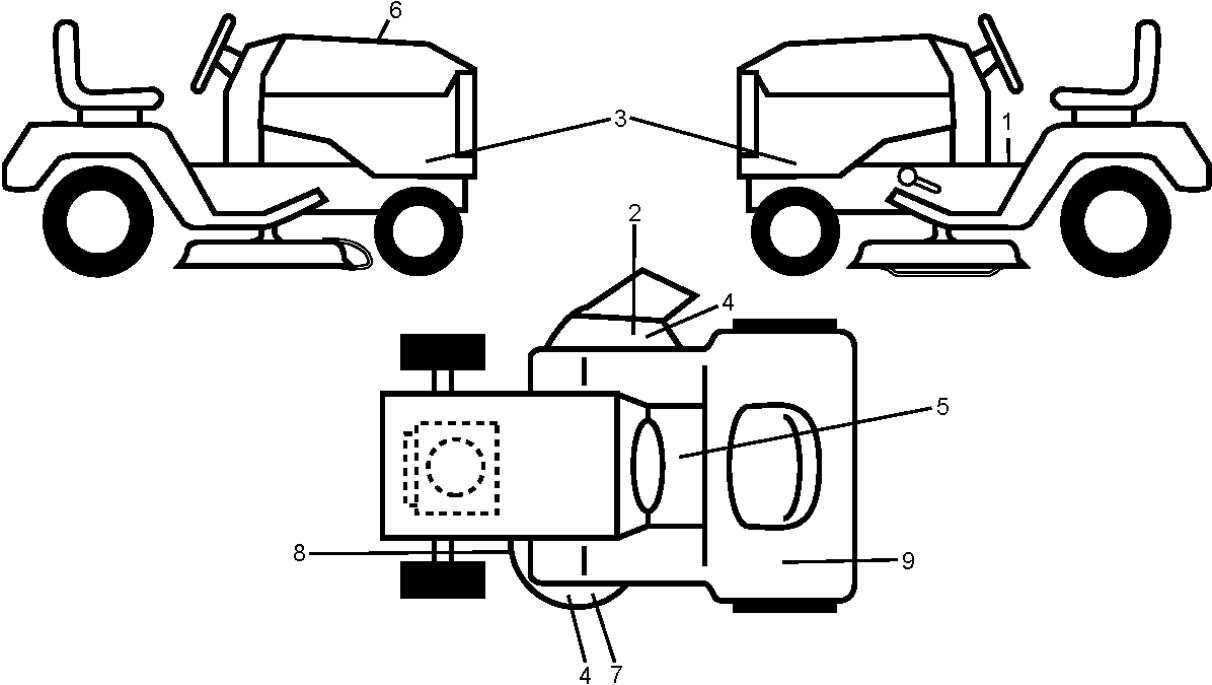

## DECALS

TS 248TD, 96043032500, 2020-08

Ref	Part No	Description	Remark	QTY KIT
1	581 57 90-01	DECAL		1
2	586 97 88-01	DECAL		1
3	529 45 64-01	DECAL		1
4	589 35 79-01	DECAL		1
5	596 02 42-01	DECAL		1
6	589 41 37-01	DECAL		1
7	590 88 50-01	DECAL		1
8	581 58 00-02	DECAL		1
9	529 40 53-01	DECAL		1
--	501 74 90-01	DECAL		1
--	581 72 48-01	DECAL		1

## WHEELS &amp; TIRES

TS 248TD, 96043032500, 2020-08

Ref	Part No	Description	Remark	QTY KIT
1	532 05 91-92	CAP VALVE		1
2	532 06 51-39	NIPPLE		1
3	532 18 18-39	RIM ASSY	FRONT	1
4	532 00 81-34	HOSE	(Service Item Only)	1
5	532 10 62-30	TIRE	FRONT (16 X 6.5-8)	1
6	532 00 02-78	NIPPLE	(Front Wheel Only)	1
7	532 00 90-40	BEARING	(Front Wheel Only)	1
8	532 17 50-39	HUB CAP		1
9	532 12 20-82	TIRE	REAR (20 X 10-8)	1
10	532 00 71-52	TUBE	(Service Item Only)	1
11	532 13 83-37	RIM SPROCKET	Rear 8"	1
	532 14 43-34	SEALING FOAM		1