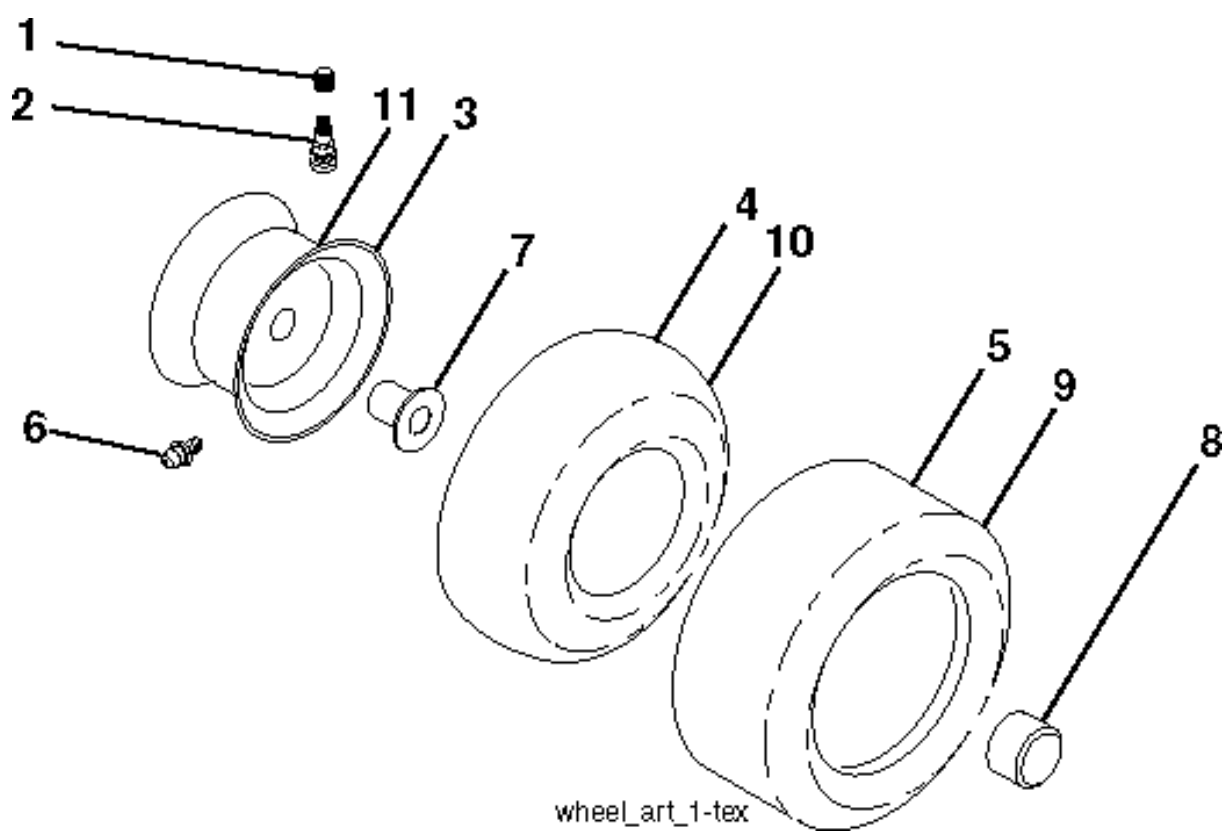

## WHEELS &amp; TIRES

TS 248TD, 96043032500, 2020-08

Ref	Part No	Description	Remark	QTY KIT
1	532 05 91-92	CAP VALVE		1
2	532 06 51-39	NIPPLE		1
3	532 18 18-39	RIM ASSY	FRONT	1
4	532 00 81-34	HOSE	(Service Item Only)	1
5	532 10 62-30	TIRE	FRONT (16 X 6.5-8)	1
6	532 00 02-78	NIPPLE	(Front Wheel Only)	1
7	532 00 90-40	BEARING	(Front Wheel Only)	1
8	532 17 50-39	HUB CAP		1
9	532 12 20-82	TIRE	REAR (20 X 10-8)	1
10	532 00 71-52	TUBE	(Service Item Only)	1
11	532 13 83-37	RIM SPROCKET	Rear 8"	1
	532 14 43-34	SEALING FOAM		1