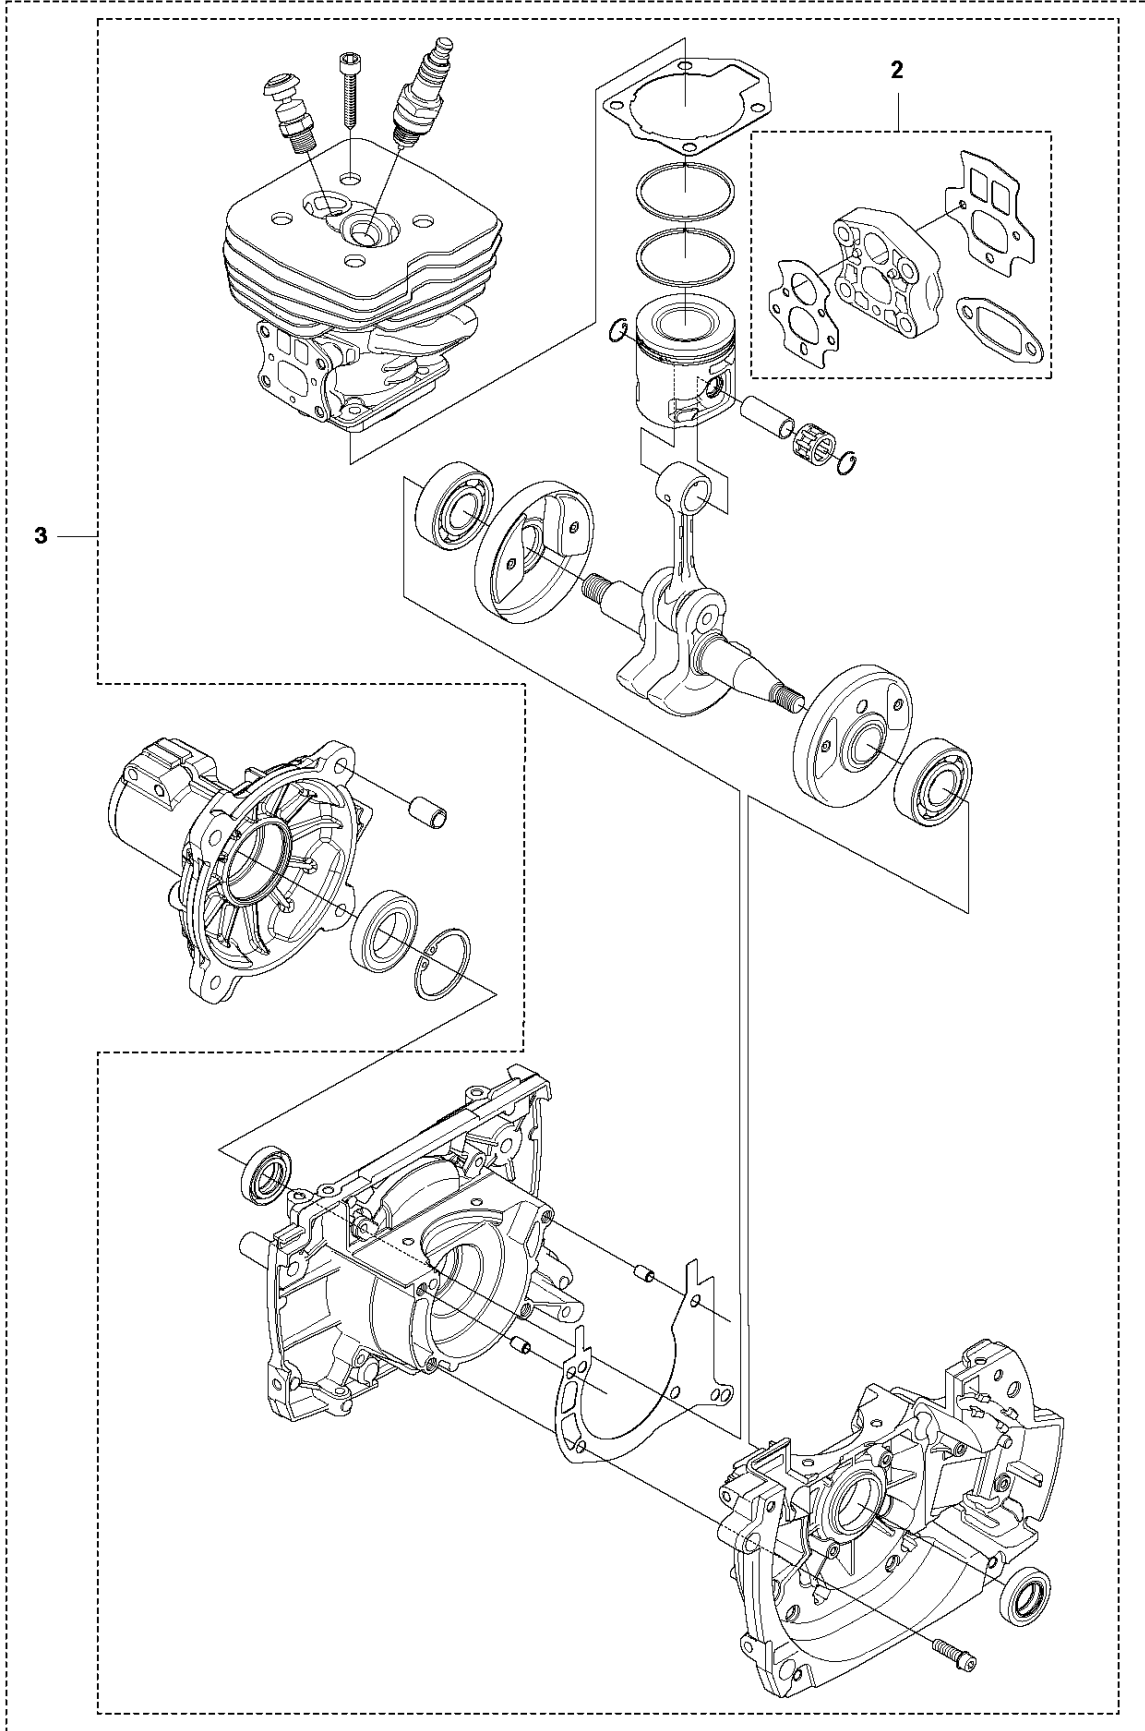

T2 555
SHORT BLOCK

SHORT BLOCK

555 RXT

Ref	Part No	Description	Remark	QTY	KIT
1	576 79 88-03	SHORT BLOCK	up to s/n - 20191600180.	1	
2	576 79 87-01	GASKET KIT		1	1, 3
3	576 79 88-02	SHORT BLOCK	from s/n 20191600181 -	1