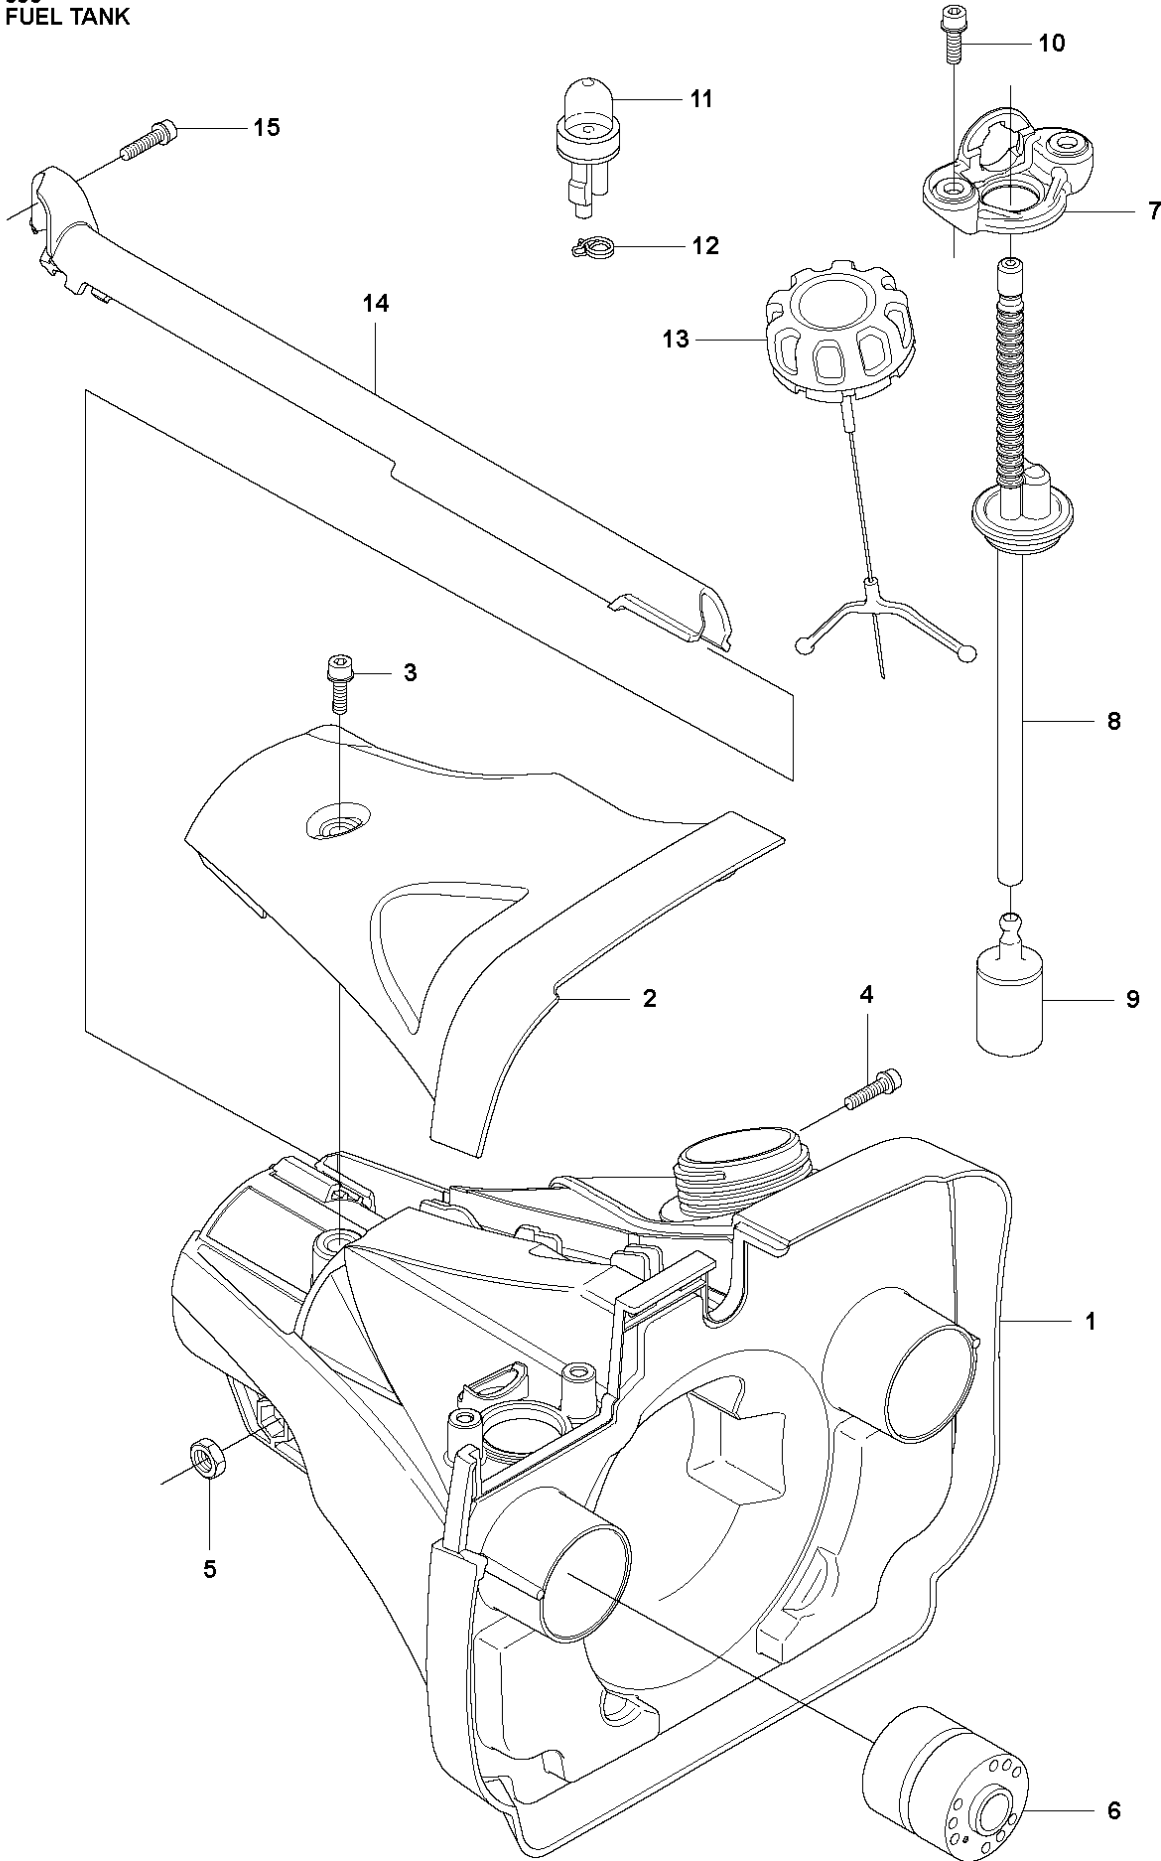

E 555
FUEL TANK

FUEL TANK

555 RXT

Ref	Part No	Description	Remark	QTY KIT
1	537 35 88-01	FUEL TANK		1
2	537 35 86-01	COVER		1
3	503 20 07-72	SCREW IHSCFM		1
4	503 20 07-76	SCREW IHSCFM		1
5	503 22 10-12	HEXAGON NUT		1
6	544 23 09-01	ANTIVIBRATION ELEMENT		2
7	544 21 53-01	BRACKET		1
8	544 21 54-01	FUEL HOSE		1
9	503 44 32-01	FUEL FILTER		1
10	503 20 07-76	SCREW IHSCFM		2
11	503 93 66-01	PURGE		1
12	544 34 86-01	HOSE CLAMP		1
13	504 11 32-01	TANK CAP		1
14	544 10 95-01	WIRING PROTECTION	RXT	1
14	544 10 95-02	WIRING PROTECTION	FX, FXT, FRM	1
15	503 20 07-74	SCREW IHSCFM		1