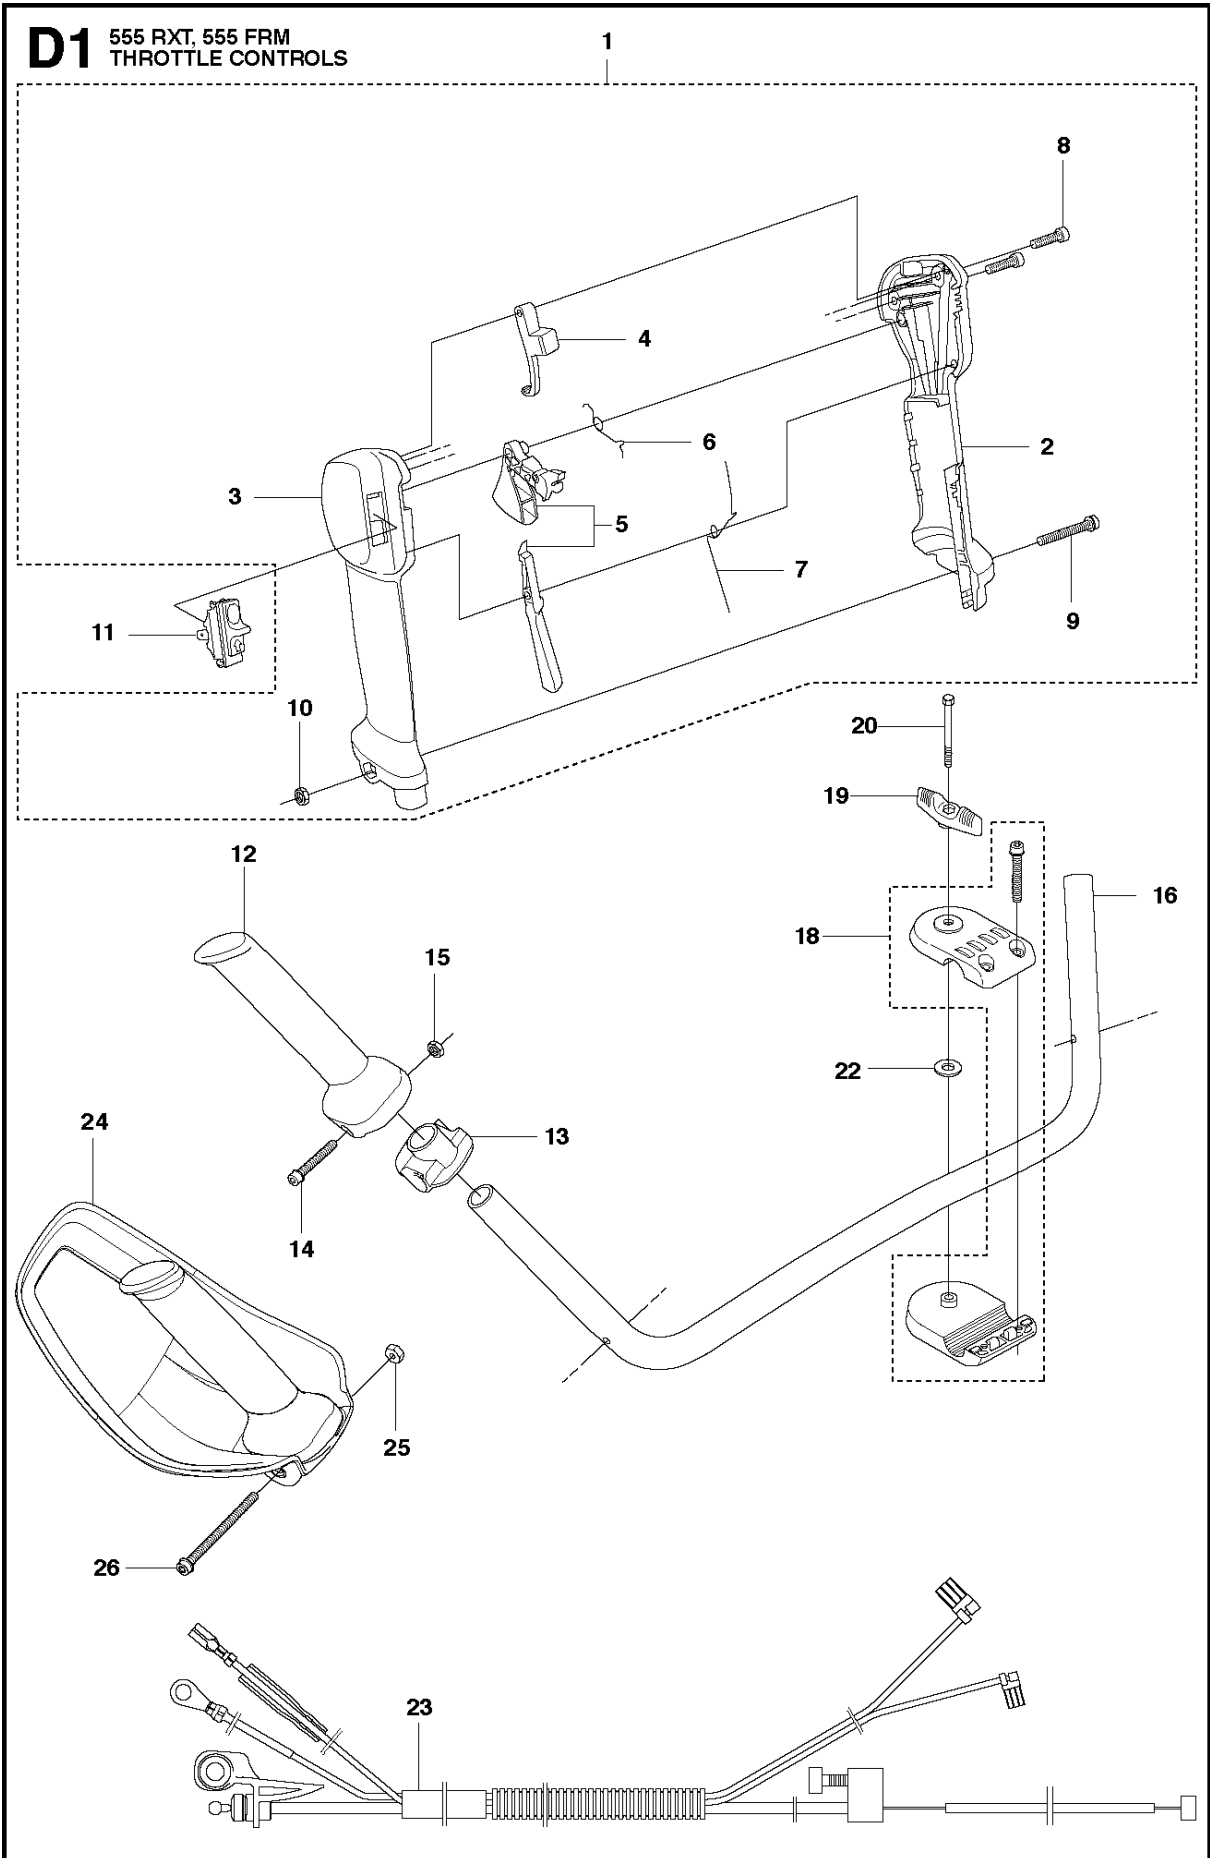

## BEVEL GEAR

555 RXT

Ref	Part No	Description	Remark	QTY KIT	
1	537 42 84-07	BEVEL GEAR	Incl. pos 2-11	1	
2	537 42 85-01	GEAR HOUSING		1	1
3	738 21 01-10	BALL BEARING		1	1
4	503 25 25-01	BALL BEARING		1	1
5	735 31 33-10	CIRCLIP		1	1
6	503 25 18-01	BEARING		1	1
7	735 31 17-00	CIRCLIP		1	1
8	735 31 31-10	CIRCLIP		1	1
9	502 43 46-01	GEAR WHEEL KIT		1	1
10	503 20 15-01	SCREW		1	1
11	725 53 72-65	SCREW IHSCM		2	1
12	590 94 04-01	ATTACHMENT PLATE	Incl. pos 14	1	
13	503 20 03-10	SCREW IHSCFM		1	
14	537 18 95-01	SCREW		1	12
15	537 35 14-02	DRIVER	Incl. Pos. 16	1	
16	537 24 03-01	GRASS SEALING		1	15
17	537 34 35-02	SUPPORT FLANGE		1	
18	503 22 73-01	NUT		1	

## SHAFT

555 RXT

Ref	Part No	Description	Remark	QTY KIT	
1	502 25 94-03	TUBE	Incl. Pos. 2-3	1	
2	544 32 05-01	SPACER		2	1
3	544 86 85-02	BEARING SHAFT	L=1368mm, Ø=10.5mm	1	1
4	544 15 67-02	DRIVE SHAFT	L=1514mm, Ø=9.0mm	1	
5	589 29 51-01	LABEL		1	

## SUSPENSION

555 RXT

Ref	Part No	Description	Remark	QTY	KIT
1	581 97 87-01	SUSPENSION		1	
2	544 37 83-01	RETAINER		1	
3	544 37 85-01	COVER		1	
4	506 06 88-01	SPRING		1	
5	544 36 77-01	PARALLEL PIN		1	
6	544 23 09-01	ANTIVIBRATION ELEMENT		2	
7	503 20 07-74	SCREW IHSCFM		3	
8	725 53 72-65	SCREW IHSCM		1	
9	502 19 71-01	SQUARE NUT		1	
10	503 85 73-02	COVER		1	
11	504 02 38-01	LOOP	Incl. Pos. 12-19	1	
12	537 39 57-01	BAND		1	11
13	537 20 18-03	LOOP		1	11
14	537 42 74-01	GUIDE RAIL		1	11
15	537 42 70-01	LEVER		1	11
16	537 42 73-01	NUT		1	11
17	544 25 07-01	WEAR PROTECTION		1	11
18	503 20 07-25	SCREW IHSCFM		1	11
19	503 23 00-11	WASHER		1	11
20	586 20 27-03	WEAR PROTECTION		1	