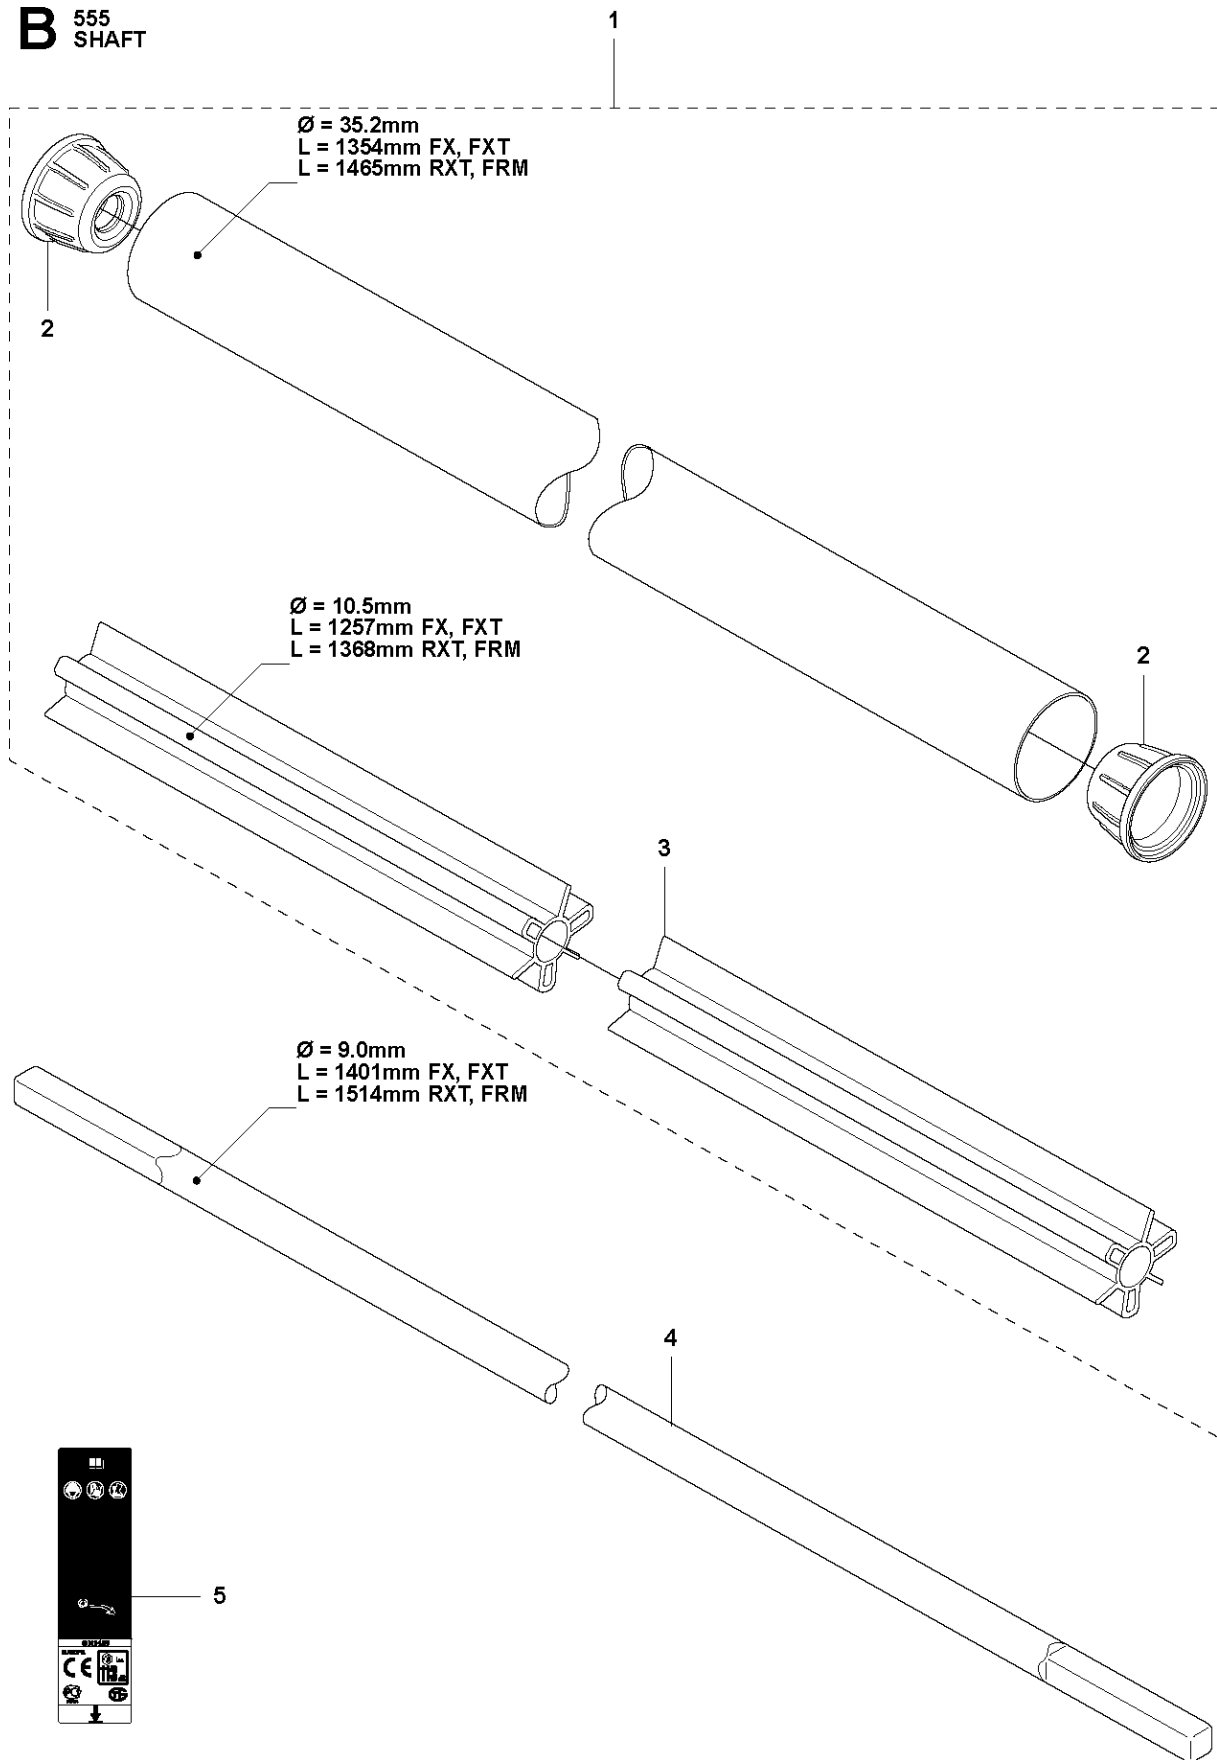

# SPARE PARTS LIST

BRUSHCUTTERS/CLEARING SAWS

555 RXT

## BEVEL GEAR

555 RXT

Ref	Part No	Description	Remark	QTY KIT	
1	537 42 84-07	BEVEL GEAR	Incl. pos 2-11	1	
2	537 42 85-01	GEAR HOUSING		1	1
3	738 21 01-10	BALL BEARING		1	1
4	503 25 25-01	BALL BEARING		1	1
5	735 31 33-10	CIRCLIP		1	1
6	503 25 18-01	BEARING		1	1
7	735 31 17-00	CIRCLIP		1	1
8	735 31 31-10	CIRCLIP		1	1
9	502 43 46-01	GEAR WHEEL KIT		1	1
10	503 20 15-01	SCREW		1	1
11	725 53 72-65	SCREW IHSCM		2	1
12	590 94 04-01	ATTACHMENT PLATE	Incl. pos 14	1	
13	503 20 03-10	SCREW IHSCFM		1	
14	537 18 95-01	SCREW		1	12
15	537 35 14-02	DRIVER	Incl. Pos. 16	1	
16	537 24 03-01	GRASS SEALING		1	15
17	537 34 35-02	SUPPORT FLANGE		1	
18	503 22 73-01	NUT		1	

## SHAFT

555 RXT

Ref	Part No	Description	Remark	QTY KIT	
1	502 25 94-03	TUBE	Incl. Pos. 2-3	1	
2	544 32 05-01	SPACER		2	1
3	544 86 85-02	BEARING SHAFT	L=1368mm, Ø=10.5mm	1	1
4	544 15 67-02	DRIVE SHAFT	L=1514mm, Ø=9.0mm	1	
5	589 29 51-01	LABEL		1	

## SUSPENSION

555 RXT

Ref	Part No	Description	Remark	QTY	KIT
1	581 97 87-01	SUSPENSION		1	
2	544 37 83-01	RETAINER		1	
3	544 37 85-01	COVER		1	
4	506 06 88-01	SPRING		1	
5	544 36 77-01	PARALLEL PIN		1	
6	544 23 09-01	ANTIVIBRATION ELEMENT		2	
7	503 20 07-74	SCREW IHSCFM		3	
8	725 53 72-65	SCREW IHSCM		1	
9	502 19 71-01	SQUARE NUT		1	
10	503 85 73-02	COVER		1	
11	504 02 38-01	LOOP	Incl. Pos. 12-19	1	
12	537 39 57-01	BAND		1	11
13	537 20 18-03	LOOP		1	11
14	537 42 74-01	GUIDE RAIL		1	11
15	537 42 70-01	LEVER		1	11
16	537 42 73-01	NUT		1	11
17	544 25 07-01	WEAR PROTECTION		1	11
18	503 20 07-25	SCREW IHSCFM		1	11
19	503 23 00-11	WASHER		1	11
20	586 20 27-03	WEAR PROTECTION		1	