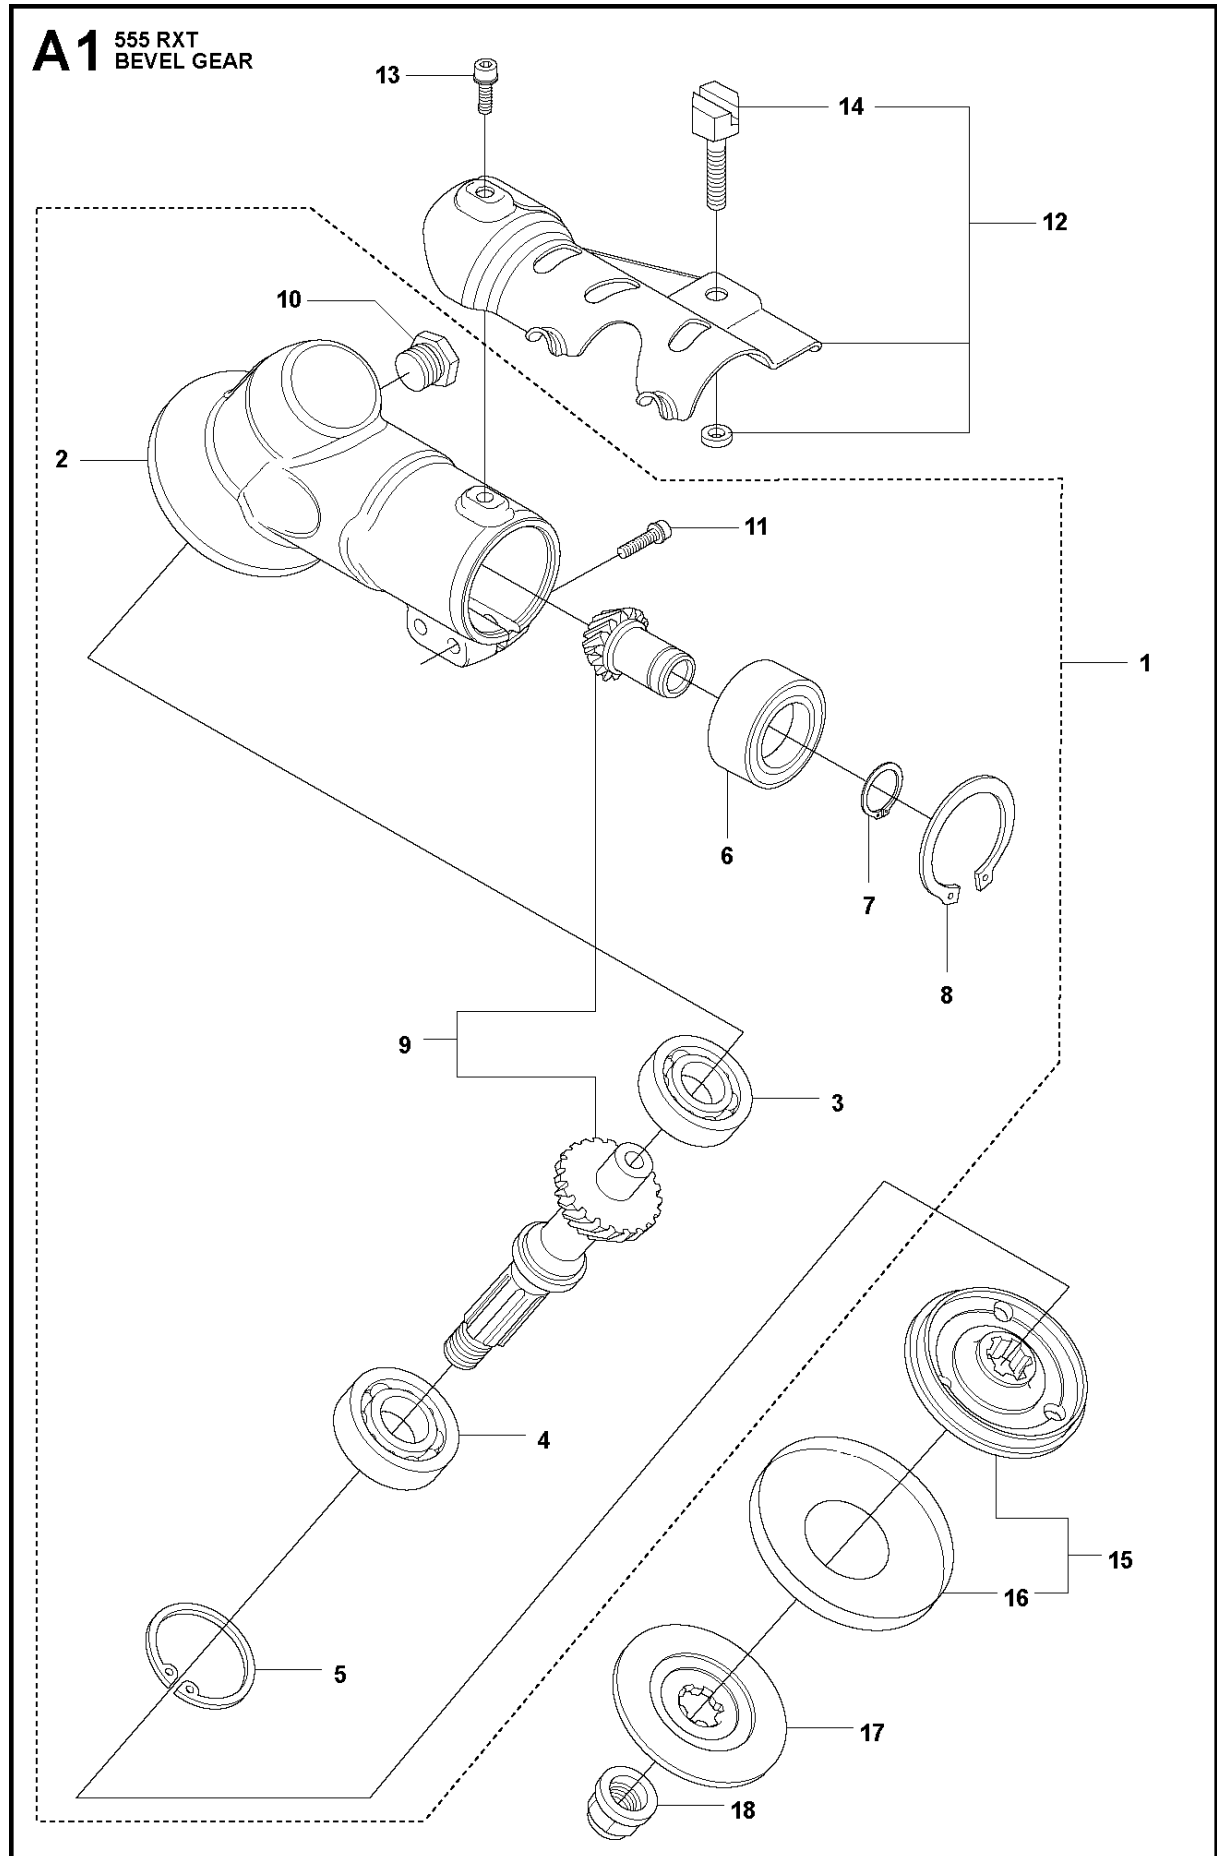

## BEVEL GEAR

555 RXT

Ref	Part No	Description	Remark	QTY KIT	
1	537 42 84-07	BEVEL GEAR	Incl. pos 2-11	1	
2	537 42 85-01	GEAR HOUSING		1	1
3	738 21 01-10	BALL BEARING		1	1
4	503 25 25-01	BALL BEARING		1	1
5	735 31 33-10	CIRCLIP		1	1
6	503 25 18-01	BEARING		1	1
7	735 31 17-00	CIRCLIP		1	1
8	735 31 31-10	CIRCLIP		1	1
9	502 43 46-01	GEAR WHEEL KIT		1	1
10	503 20 15-01	SCREW		1	1
11	725 53 72-65	SCREW IHSCM		2	1
12	590 94 04-01	ATTACHMENT PLATE	Incl. pos 14	1	
13	503 20 03-10	SCREW IHSCFM		1	
14	537 18 95-01	SCREW		1	12
15	537 35 14-02	DRIVER	Incl. Pos. 16	1	
16	537 24 03-01	GRASS SEALING		1	15
17	537 34 35-02	SUPPORT FLANGE		1	
18	503 22 73-01	NUT		1	