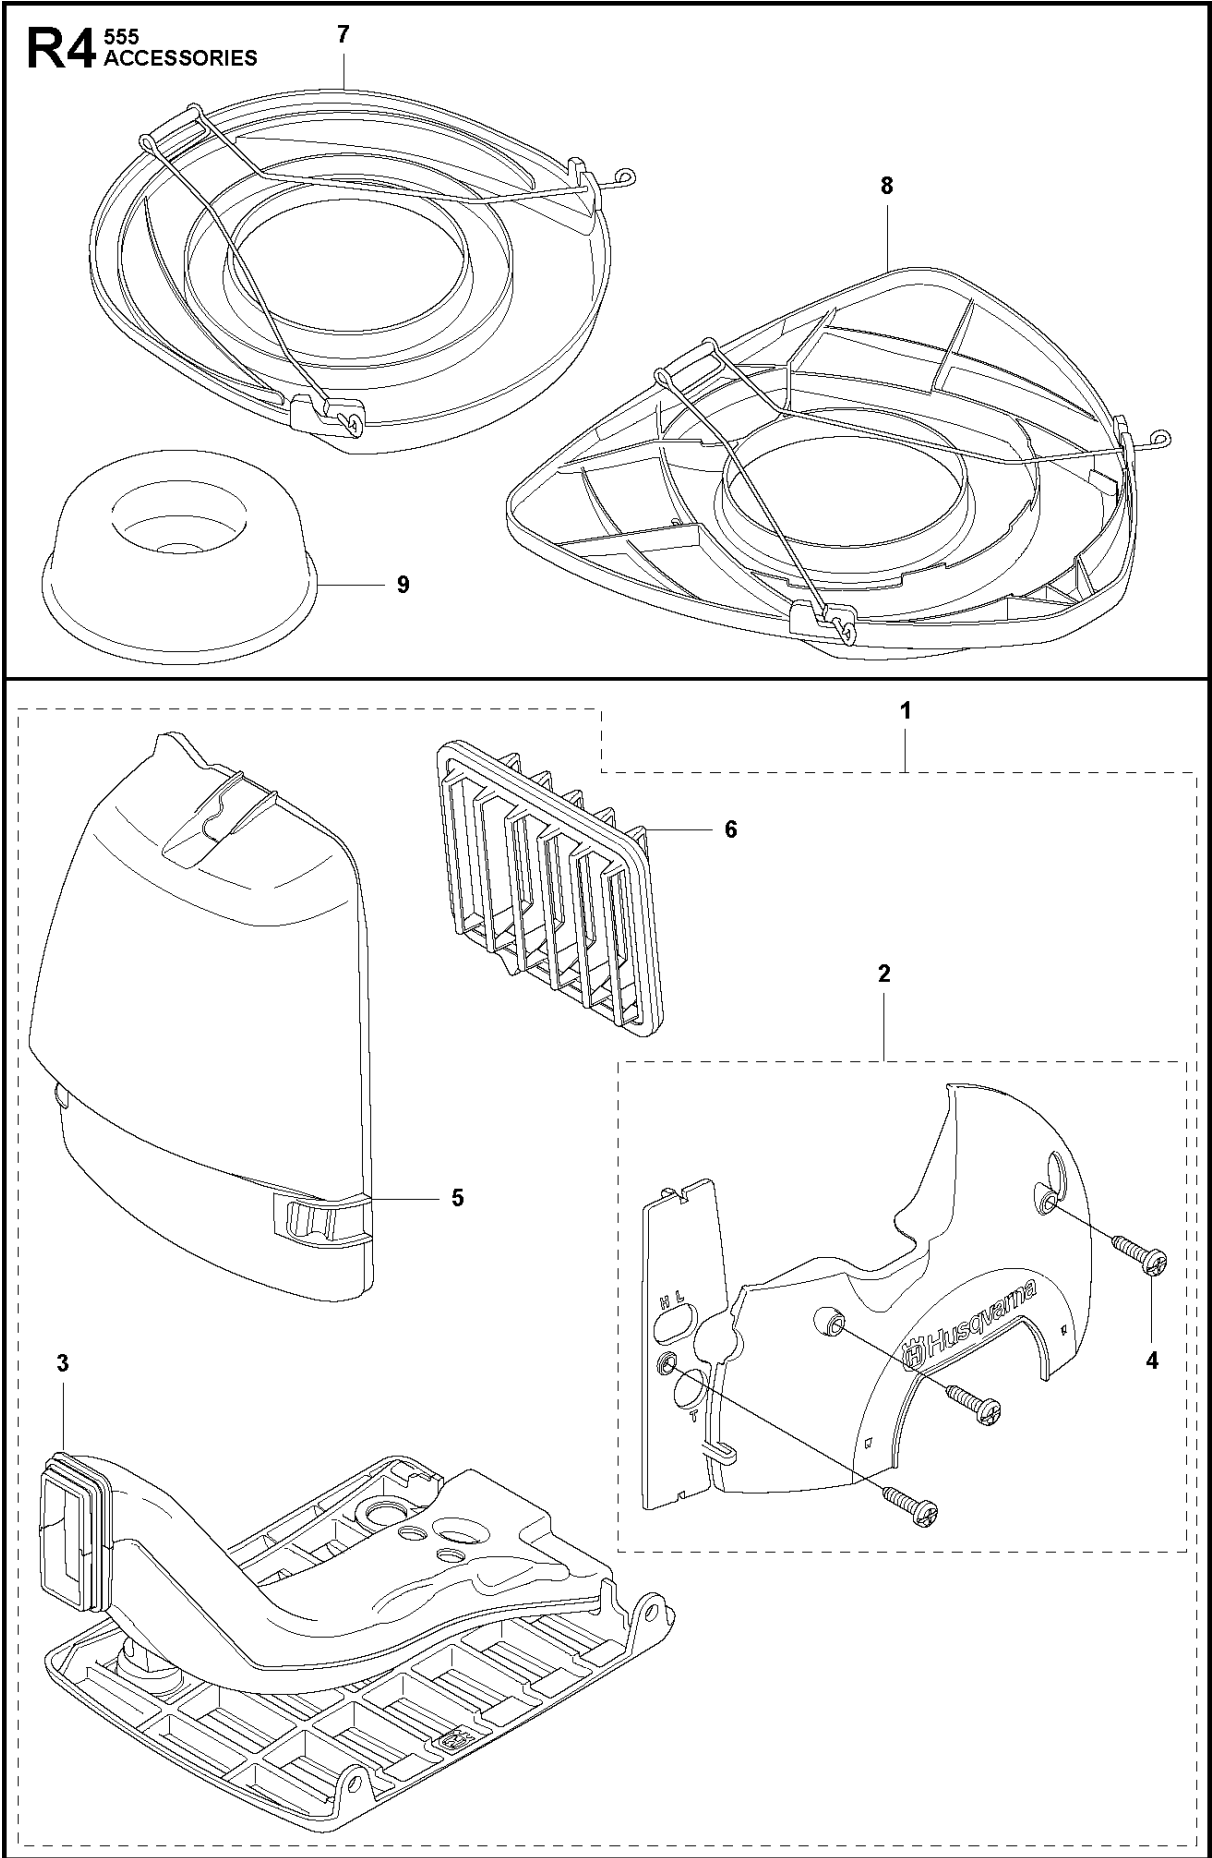

ACCESSORIES

555 RXT

Ref	Part No	Description	Remark	QTY	KIT
1	502 43 58-01	WINTER KIT		1	
2	544 95 28-02	WINTER COVER		1	1
3	537 35 10-01	AIR DUCT		1	1
4	503 21 07-16	SCREW IHSC T		1	1
5	544 87 02-01	COVER		1	1
6	537 41 08-04	FILTER	Nylon 25μ, Winter	1	1
7	537 31 29-01	TRANSPORT GUARD		1	
8	544 35 91-01	TRANSPORT GUARD		1	
9	544 38 02-01	SUPPORT CUP		1