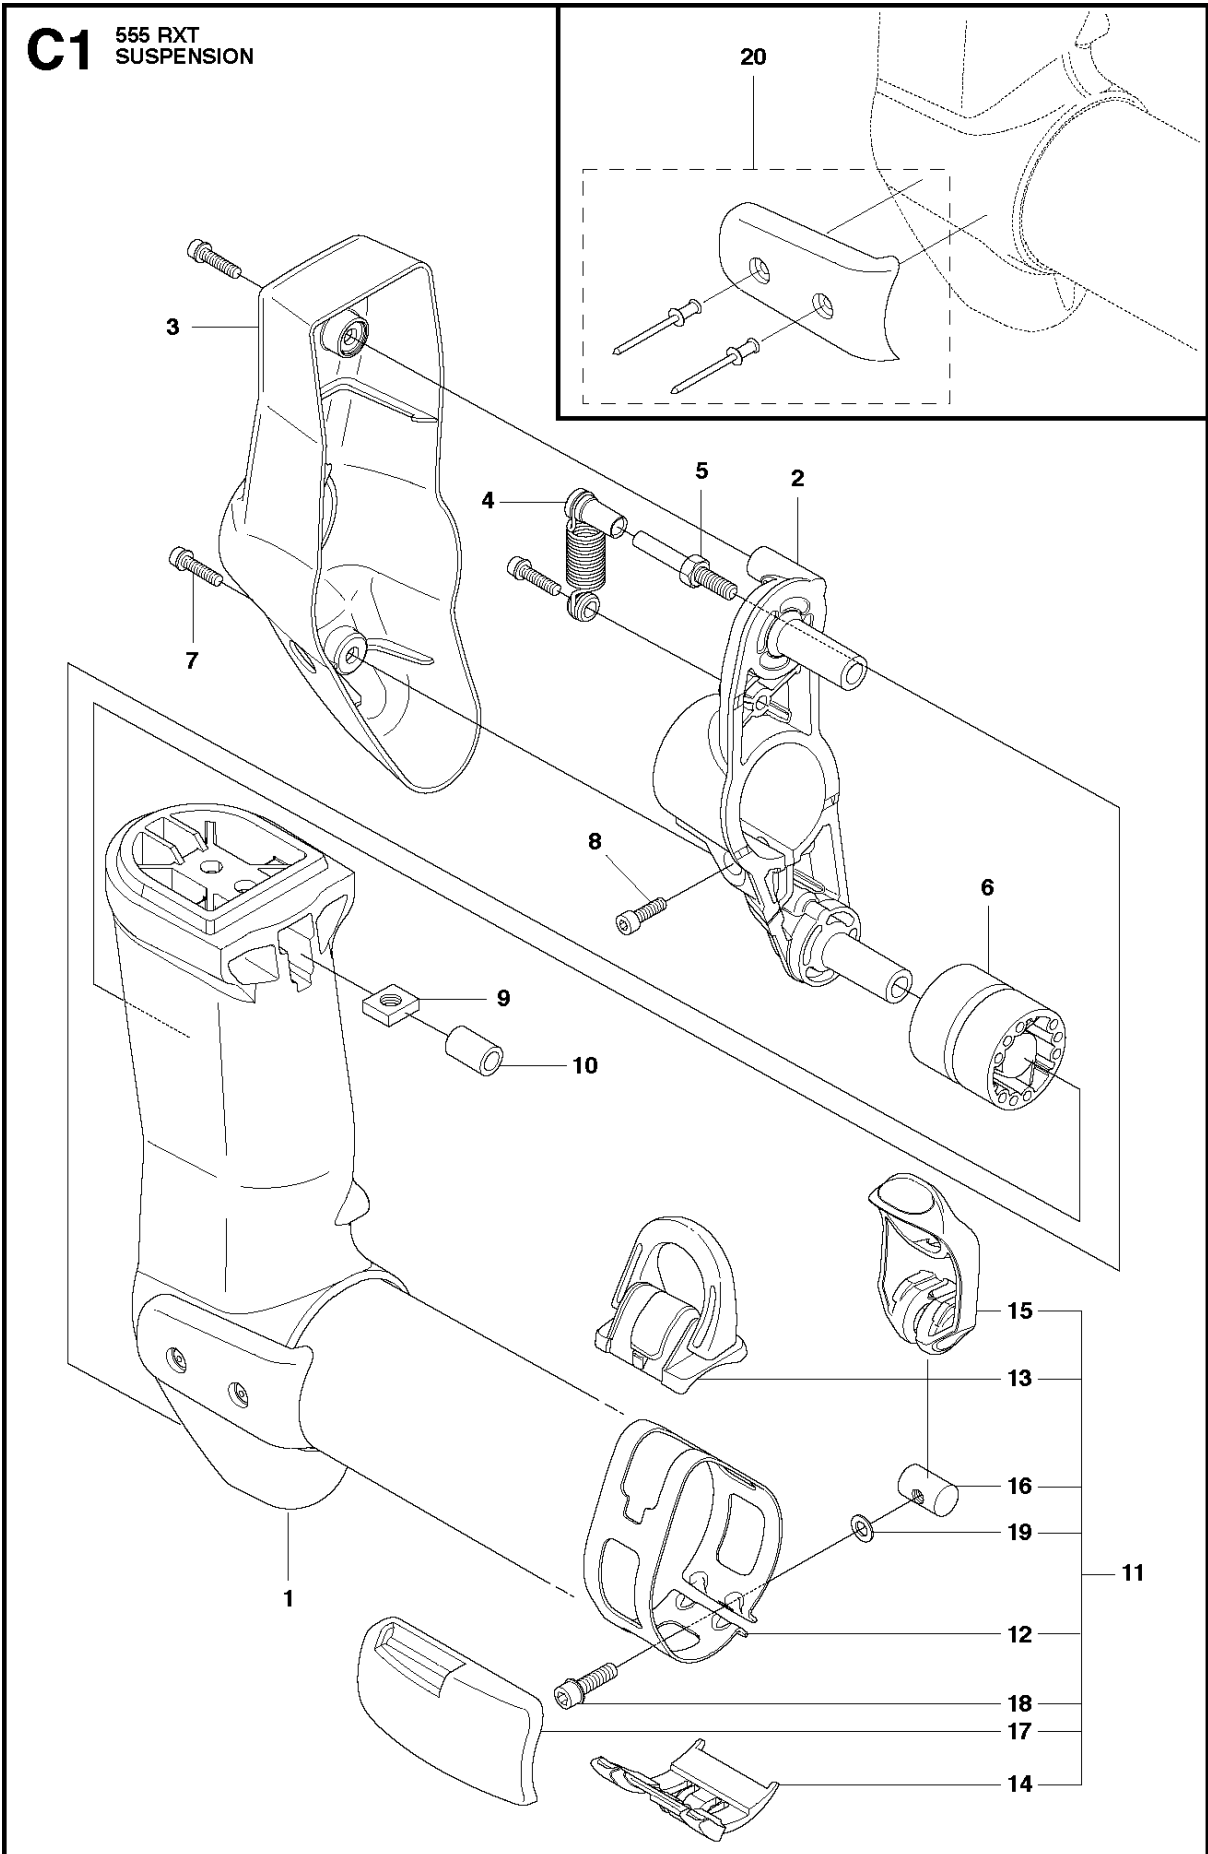

SUSPENSION

555 RXT

Ref	Part No	Description	Remark	QTY	KIT
1	581 97 87-01	SUSPENSION		1	
2	544 37 83-01	RETAINER		1	
3	544 37 85-01	COVER		1	
4	506 06 88-01	SPRING		1	
5	544 36 77-01	PARALLEL PIN		1	
6	544 23 09-01	ANTIVIBRATION ELEMENT		2	
7	503 20 07-74	SCREW IHSCFM		3	
8	725 53 72-65	SCREW IHSCM		1	
9	502 19 71-01	SQUARE NUT		1	
10	503 85 73-02	COVER		1	
11	504 02 38-01	LOOP	Incl. Pos. 12-19	1	
12	537 39 57-01	BAND		1	11
13	537 20 18-03	LOOP		1	11
14	537 42 74-01	GUIDE RAIL		1	11
15	537 42 70-01	LEVER		1	11
16	537 42 73-01	NUT		1	11
17	544 25 07-01	WEAR PROTECTION		1	11
18	503 20 07-25	SCREW IHSCFM		1	11
19	503 23 00-11	WASHER		1	11
20	586 20 27-03	WEAR PROTECTION		1