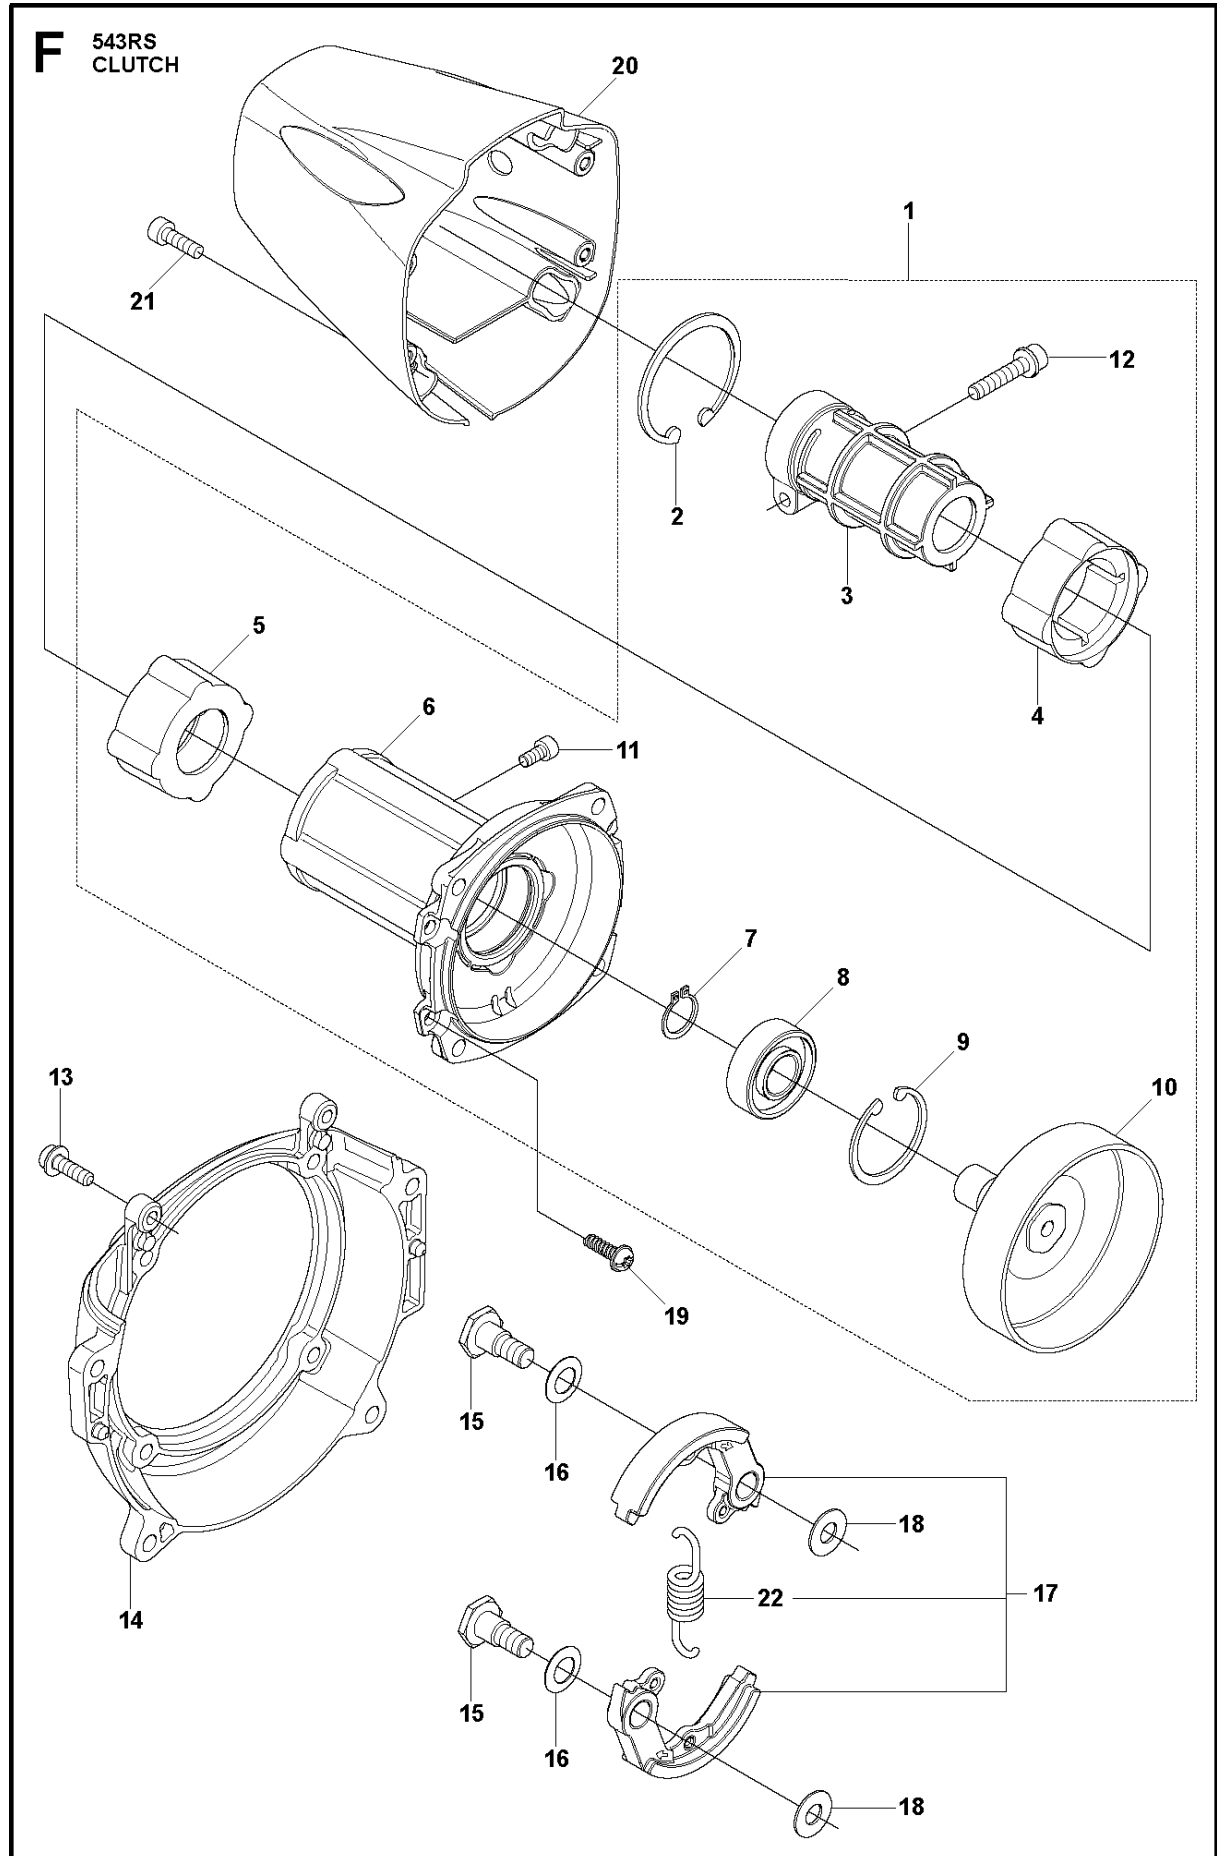

CLUTCH

543 RS for China, 967348201, 20192200001-Current

Ref	Part No	Description	Remark	QTY	KIT
1	598 79 55-01	HOUSING ASSY		1	
2	516 12 64-01	SNAP RING		1	1
3	521 66 50-01	CLAMP		1	1
4	521 66 52-01	ANTIVIBRATION ELEMENT		1	1
5	521 66 51-01	ANTIVIBRATION ELEMENT		1	1
6	521 66 49-01	HOUSING		1	1
7	516 12 42-01	SNAP RING		1	1
8	516 13 17-01	BEARING		1	1
9	502 84 93-01	SNAP RING		1	1
10	591 42 58-01	DRUM		1	1
11	529 26 81-01	BOLT		1	1
12	521 86 23-01	BOLT		1	1
13	515 39 13-01	BOLT		4	
14	592 87 49-03	FAN COVER		1	
15	505 29 78-01	SCREW		2	
16	505 29 81-01	WASHER		2	
17	597 55 73-01	CLUTCH ASSY		1	
18	505 29 80-01	WASHER		2	
19	521 51 79-01	SCREW		4	
20	528 81 56-01	COVER		1	
21	523 01 90-01	BOLT		4	
22	597 57 82-01	SPRING		1	17