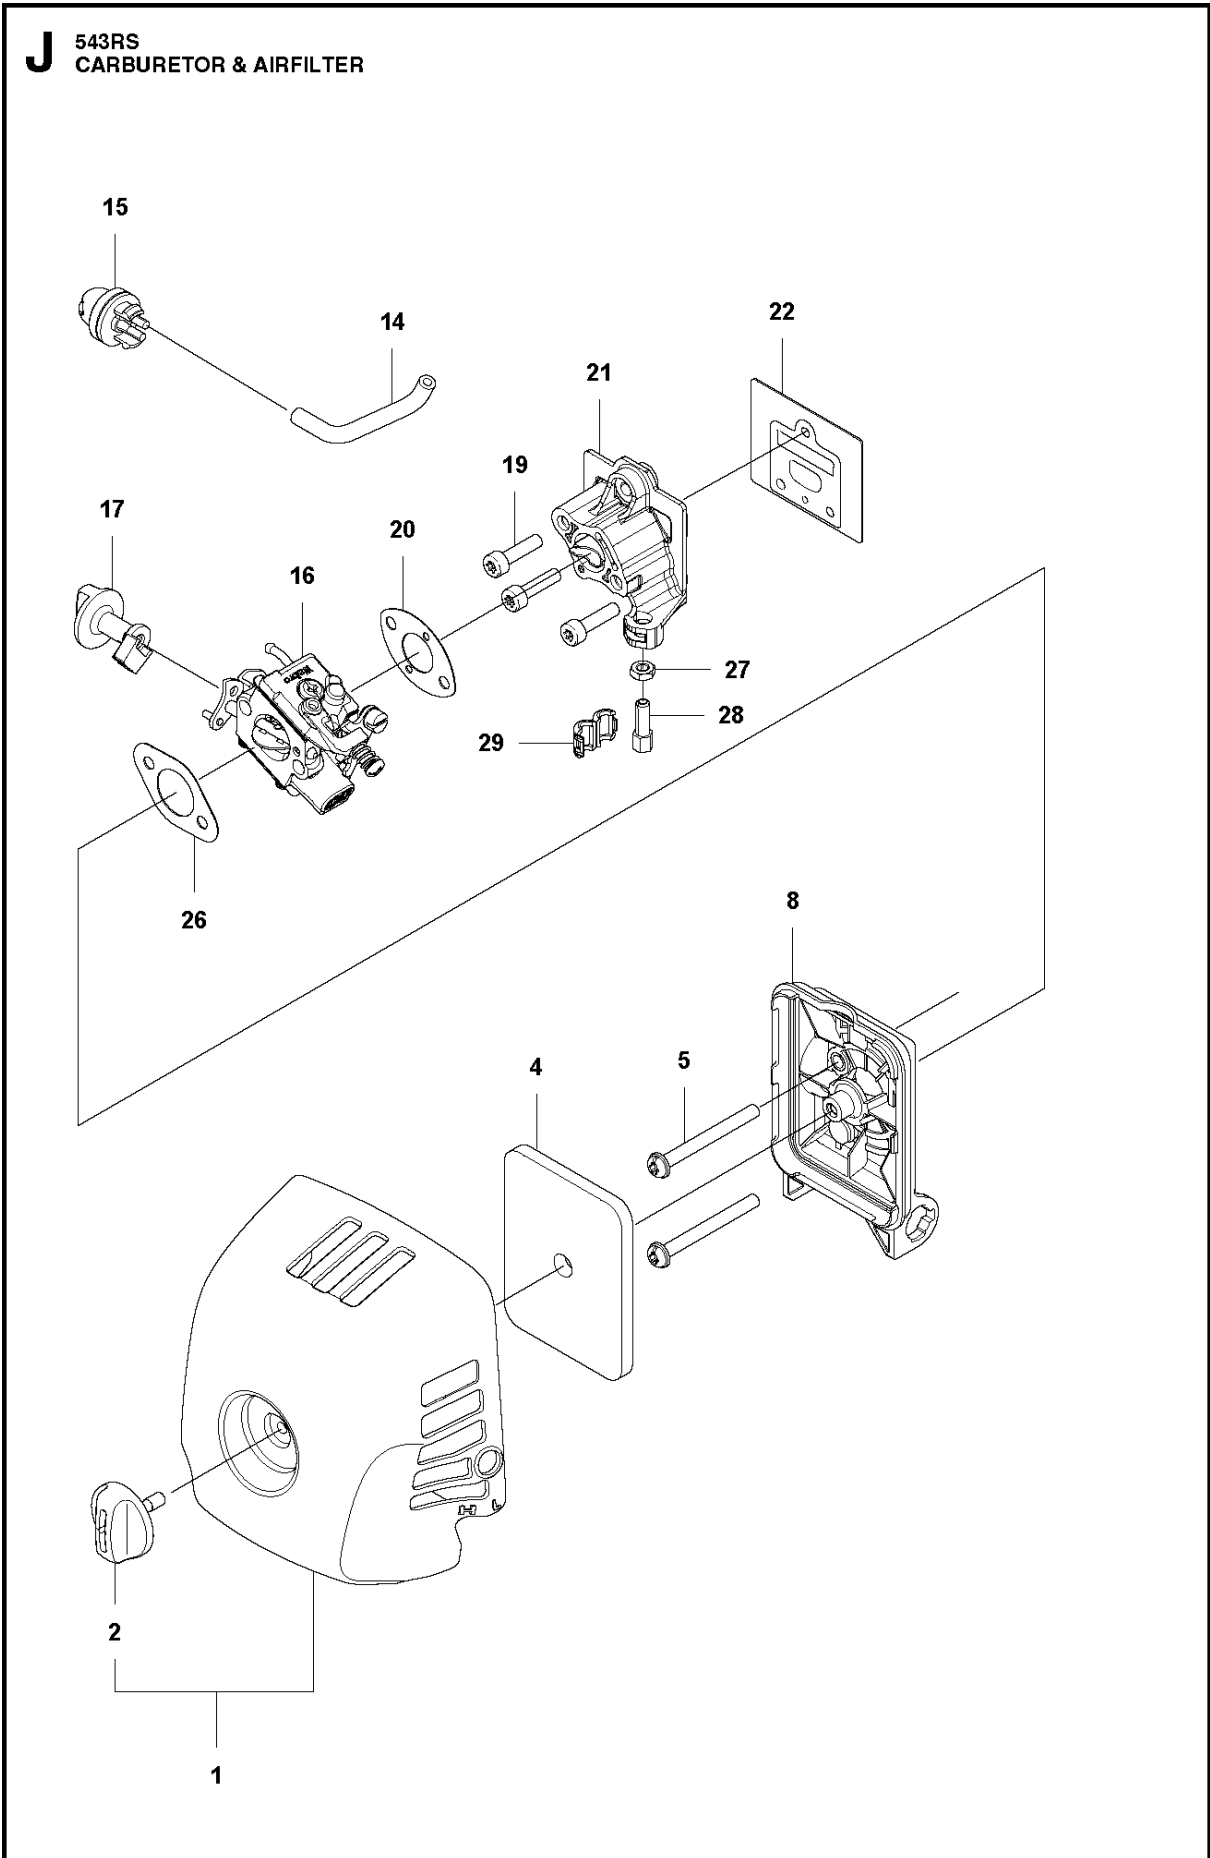

CARBURETOR & AIR FILTER

543 RS for China, 967348201, 20192200001-Current

Ref	Part No	Description	Remark	QTY	KIT
1	577 98 00-02	AIR FILTER COVER		1	
2	577 97 98-01	TURNING KNOB		1	1
4	501 18 50-01	AIR FILTER		1	
5	521 51 55-01	SCREW		2	
8	576 68 55-01	FILTER HOUSING		1	
14	577 50 95-01	TUBE		1	
15	503 93 66-01	PURGE		1	
16	588 77 70-03	CARBURETTOR		1	
17	577 13 31-01	CHOKE CONTROL		1	
19	506 68 90-01	BOLT		3	
20	577 67 38-01	GASKET		1	
21	576 68 58-01	INSULATOR		1	
22	585 99 66-01	GASKET		2	
26	577 88 24-02	GASKET		1	
27	510 48 74-01	NUT		1	
28	577 17 72-01	SCREW		1	
29	577 13 32-01	JOINT		1