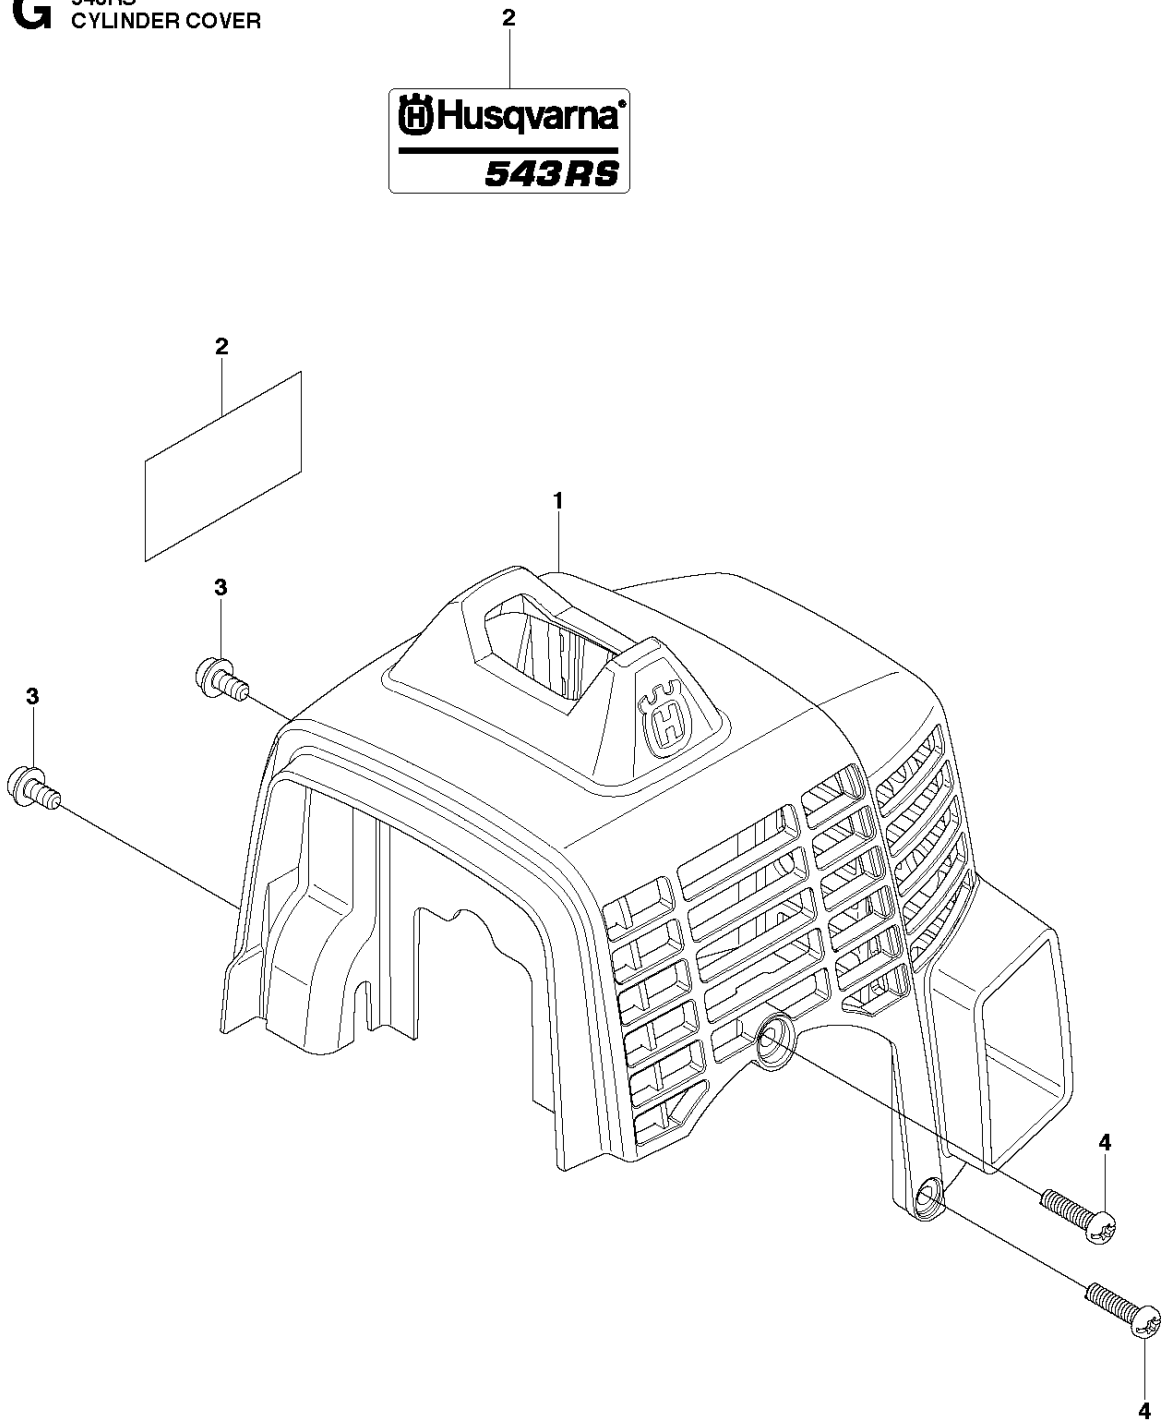

G 543RS
CYLINDER COVER

CYLINDER COVER

543 RS for China, 967348201, 20192200001-Current

Ref	Part No	Description	Remark	QTY KIT
1	579 34 95-01	COVER		1
2	578 42 09-01	DECAL		1
3	521 51 59-01	BOLT		2
4	521 86 36-01	SCREW		2