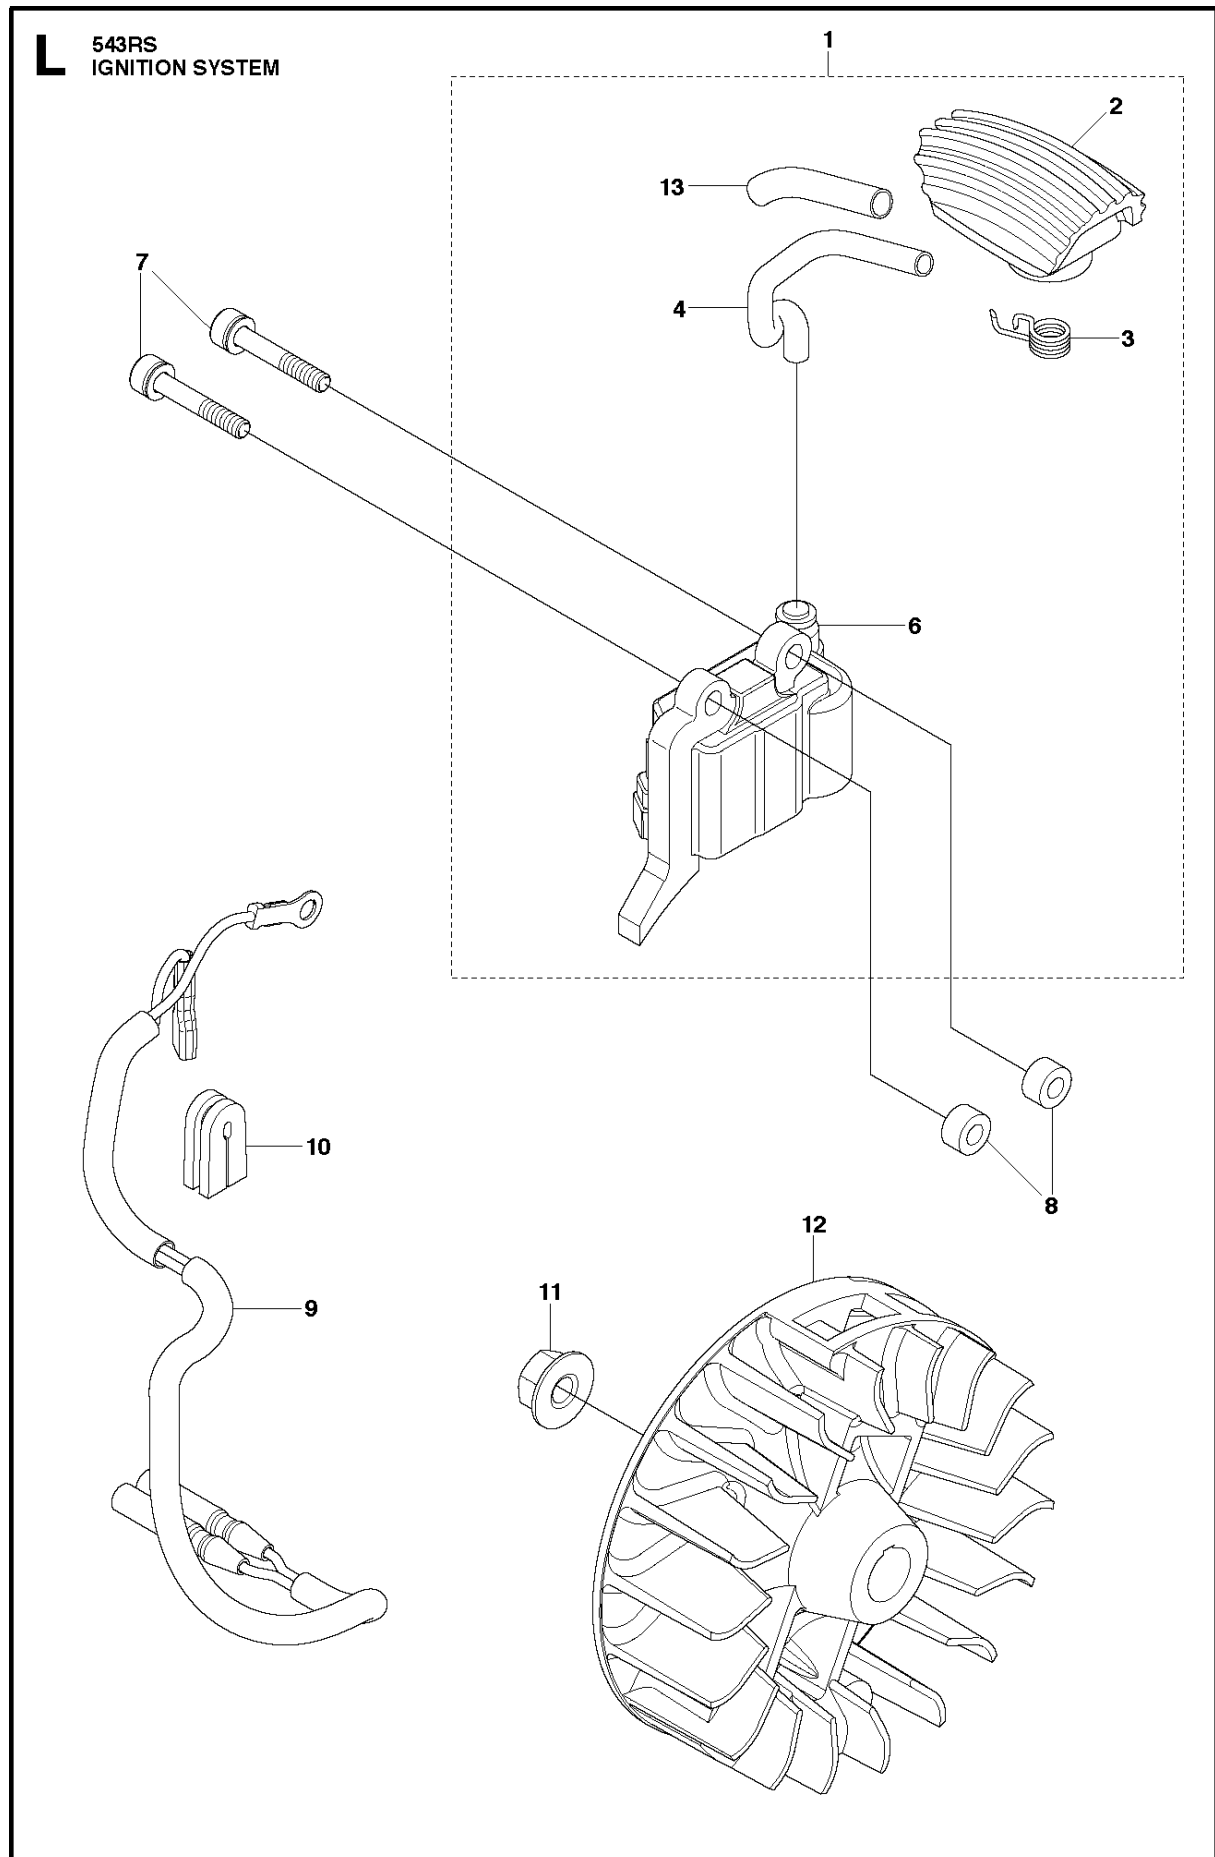

IGNITION SYSTEM

543 RS for China, 967348201, 20192200001-Current

Ref	Part No	Description	Remark	QTY	KIT
1	577 13 39-03	IGNITION MODULE ASSY		1	
2	521 61 00-01	HUB CAP		1	1
3	506 65 52-01	SPRING		1	1
4	585 09 47-01	IGNITION CABLE		1	
6	505 04 28-01	HUB CAP		1	1
7	521 51 58-01	BOLT		2	
8	588 17 14-01	SPACER		2	
9	577 57 49-01	CORD		1	
10	506 61 59-01	GROMMET		1	
11	504 11 80-01	NUT		1	
12	583 91 89-01	FLYWHEEL		1	
13	579 45 36-01	TUBE		1