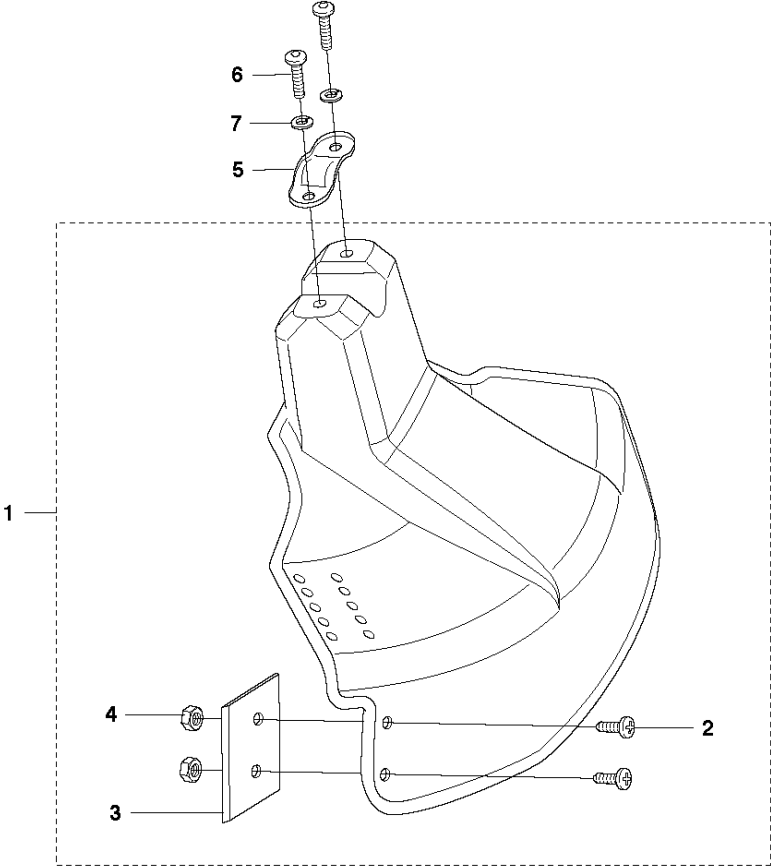

R2 543RS
ACCESSORIES

ACCESSORIES

543 RS for China, 967348201, 20192200001-Current

Ref	Part No	Description	Remark	QTY	KIT
1	584 40 42-01	SPLASH GUARD		1	
2	510 47 83-01	SCREW		2	1
3	515 58 62-01	BLADE		1	1
4	521 00 06-01	NUT		2	1
5	514 36 34-01	CLAMP		1	
6	514 36 35-01	BOLT		2	
7	510 48 80-01	WASHER		2