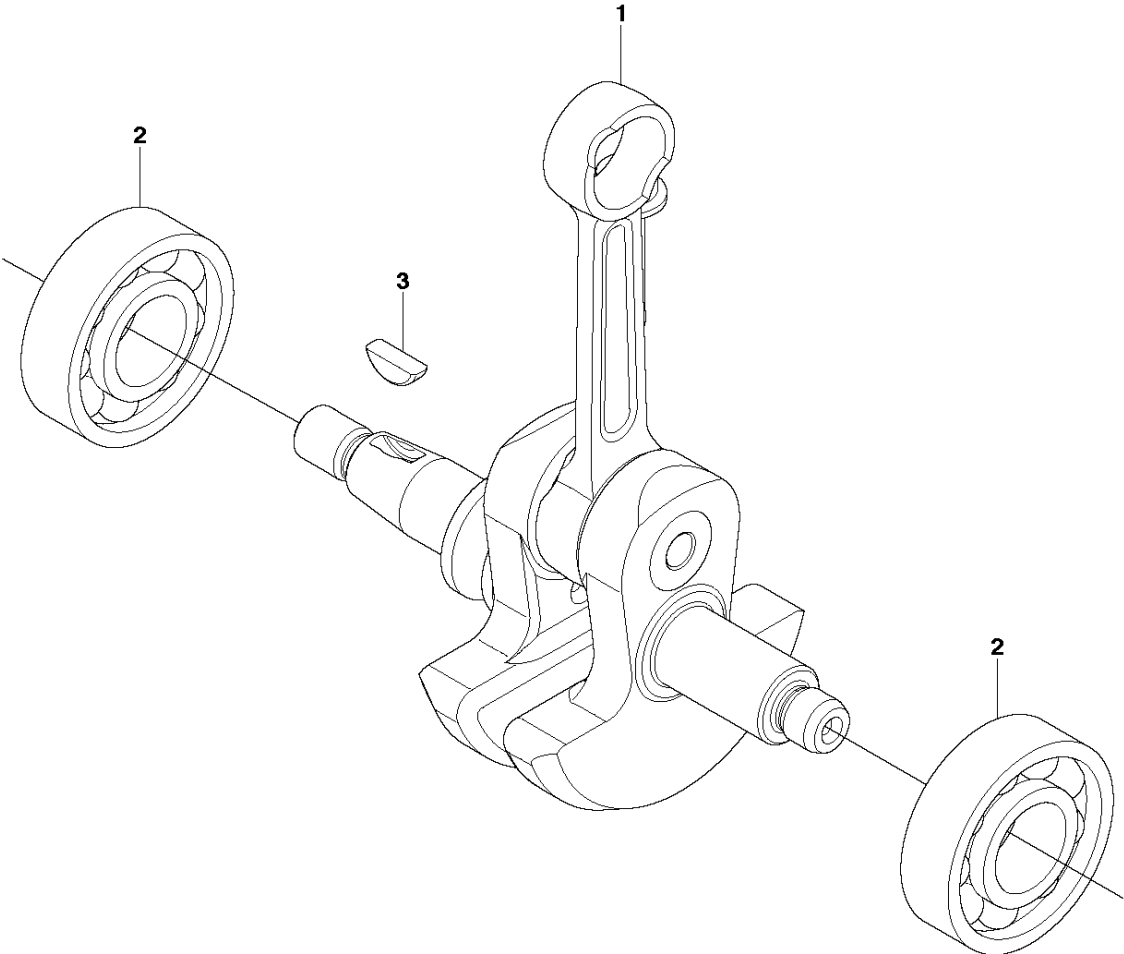

N 543RS
CRANK SHAFT

CRANKSHAFT

543 RS for China, 967348201, 20192200001-Current

Ref	Part No	Description	Remark	QTY KIT
1	521 62 39-01	SHAFT-COMP		1
2	597 61 08-01	BEARING		2
3	506 68 94-01	KEY		1