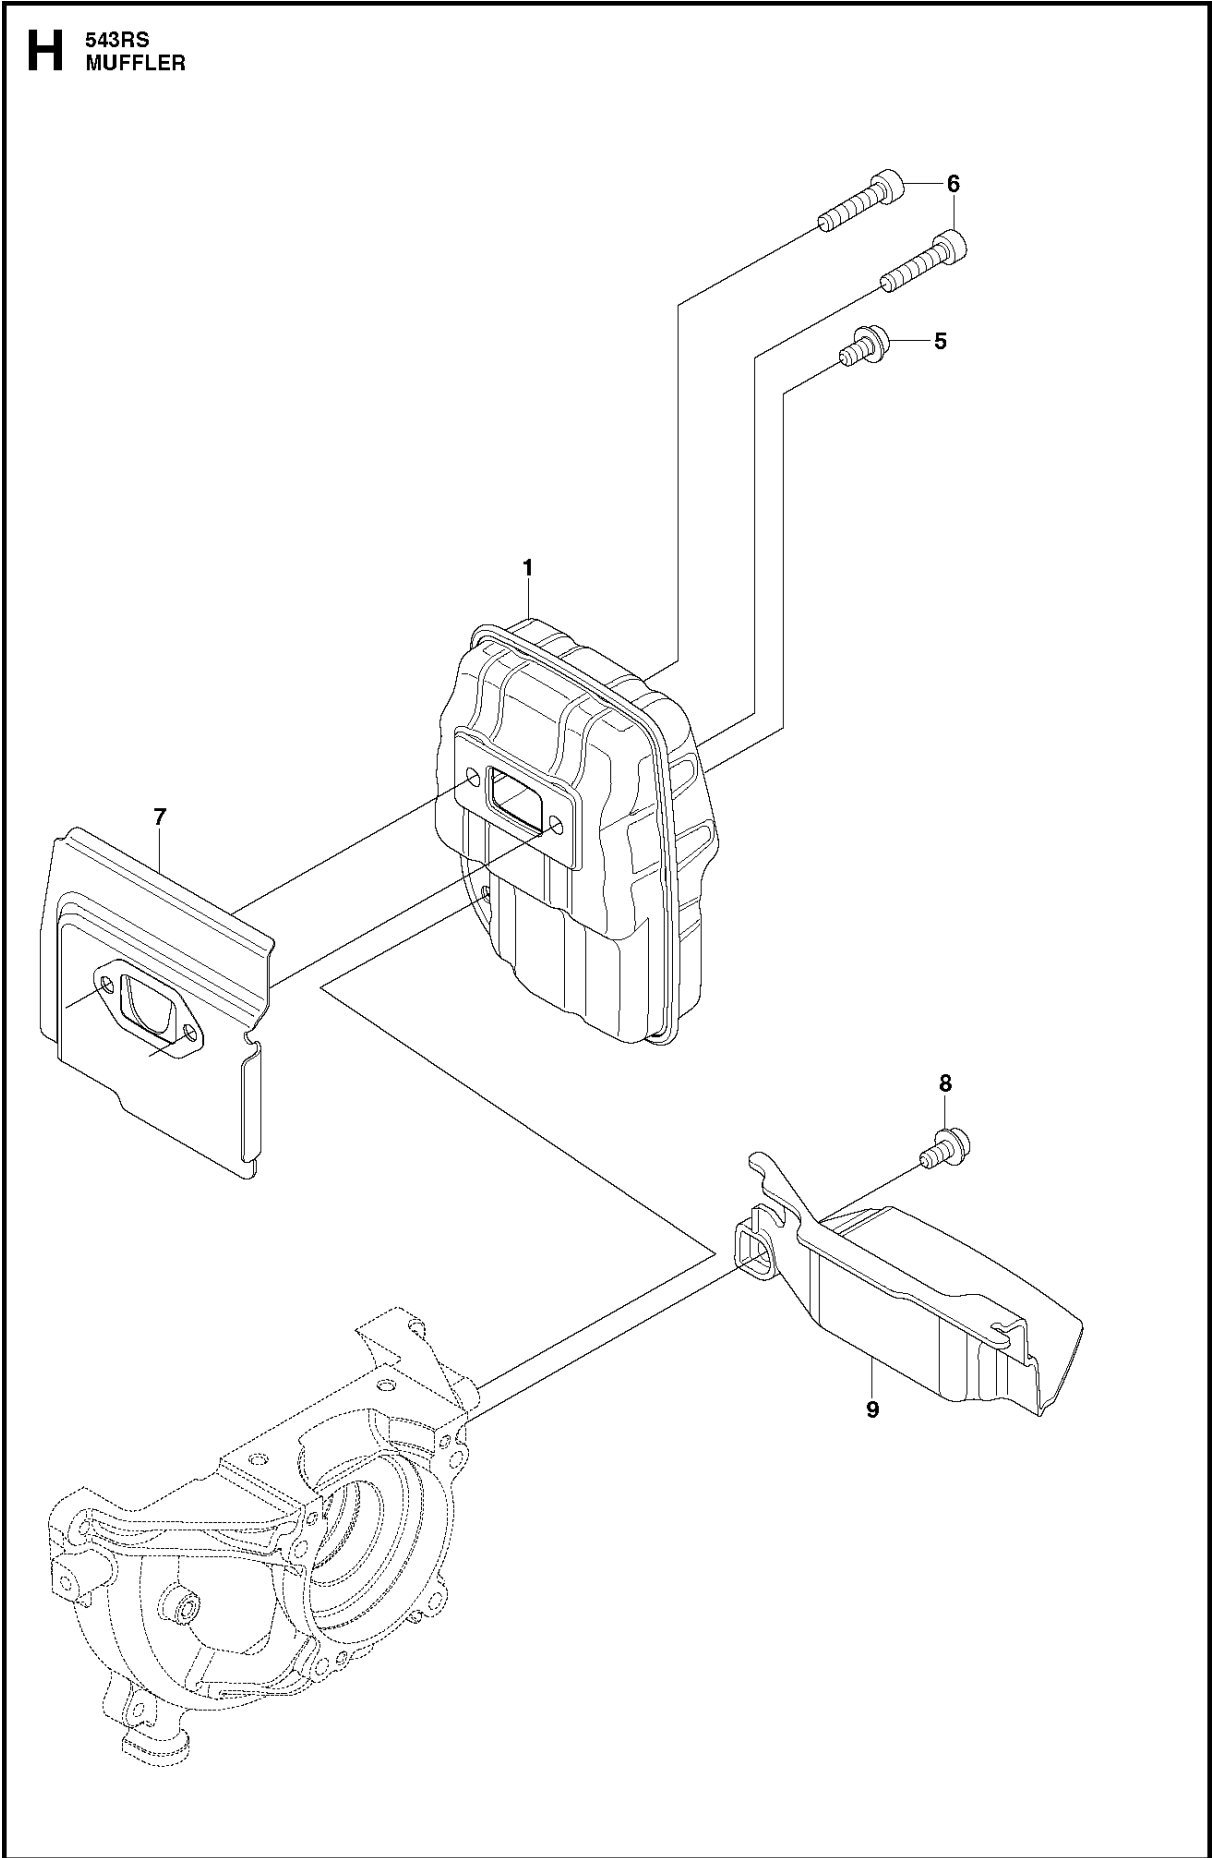

MUFFLER

543 RS for China, 967348201, 20192200001-Current

Ref	Part No	Description	Remark	QTY KIT
1	581 92 07-02	MUFFLER		1
5	521 51 59-01	BOLT		1
6	504 11 43-01	SCREW		2
7	577 80 41-01	GASKET		1
8	521 51 59-01	BOLT		1
9	586 34 84-01	MUFFLER GUARD		1