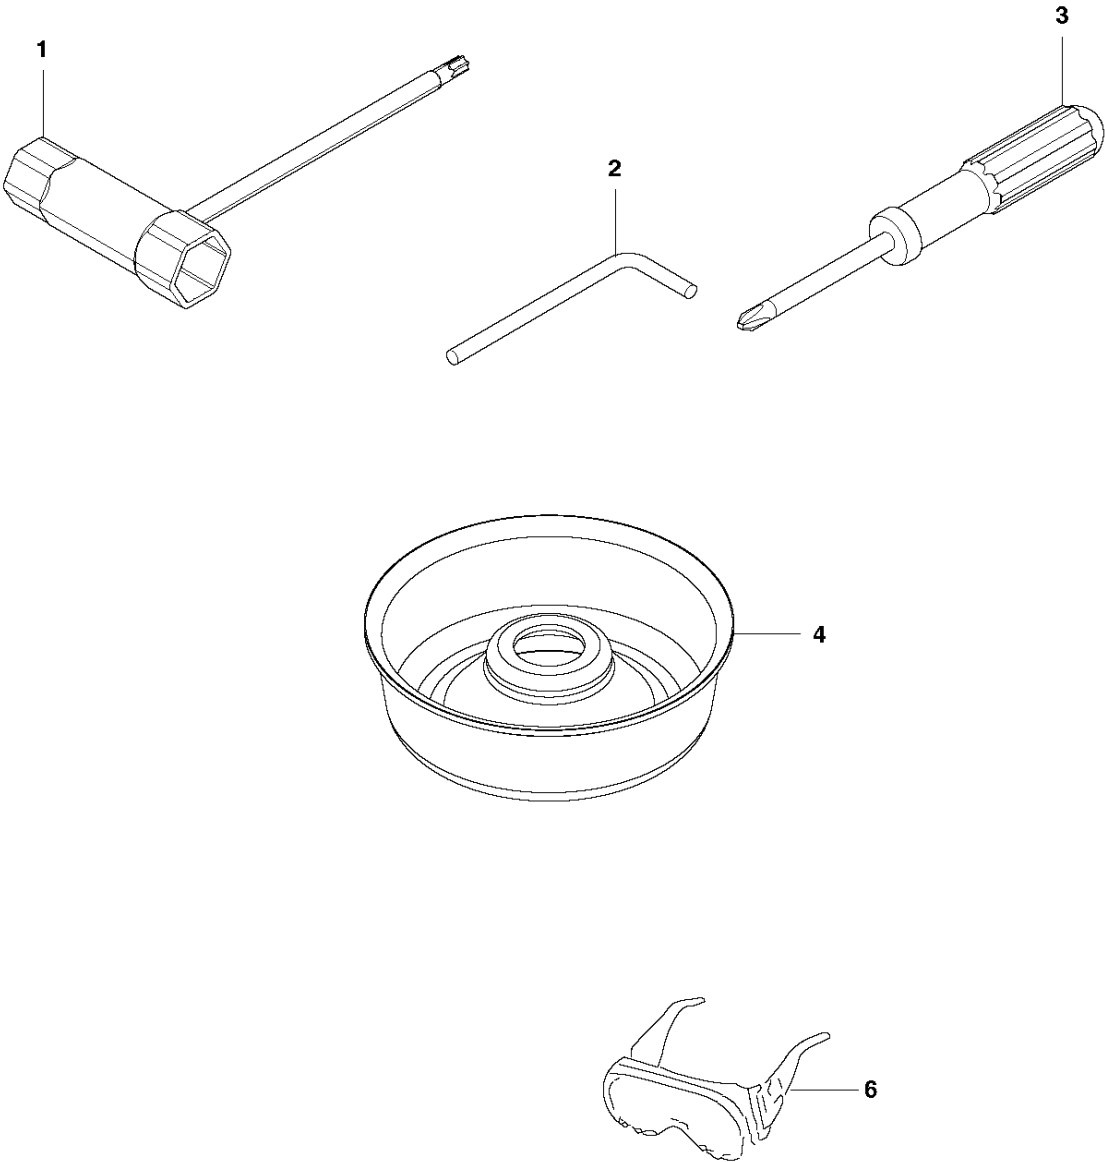

R1 543RS
ACCESSORIES

ACCESSORIES

543 RS for China, 967348201, 20192200001-Current

Ref	Part No	Description	Remark	QTY KIT
1	506 68 61-01	COMBINATION WRENCH		1
2	505 31 20-01	TOOL		1
3	506 68 95-01	DRIVER		1
4	528 81 81-01	SUPPORT CUP		1
6	512 60 97-01	GOGGLE		1