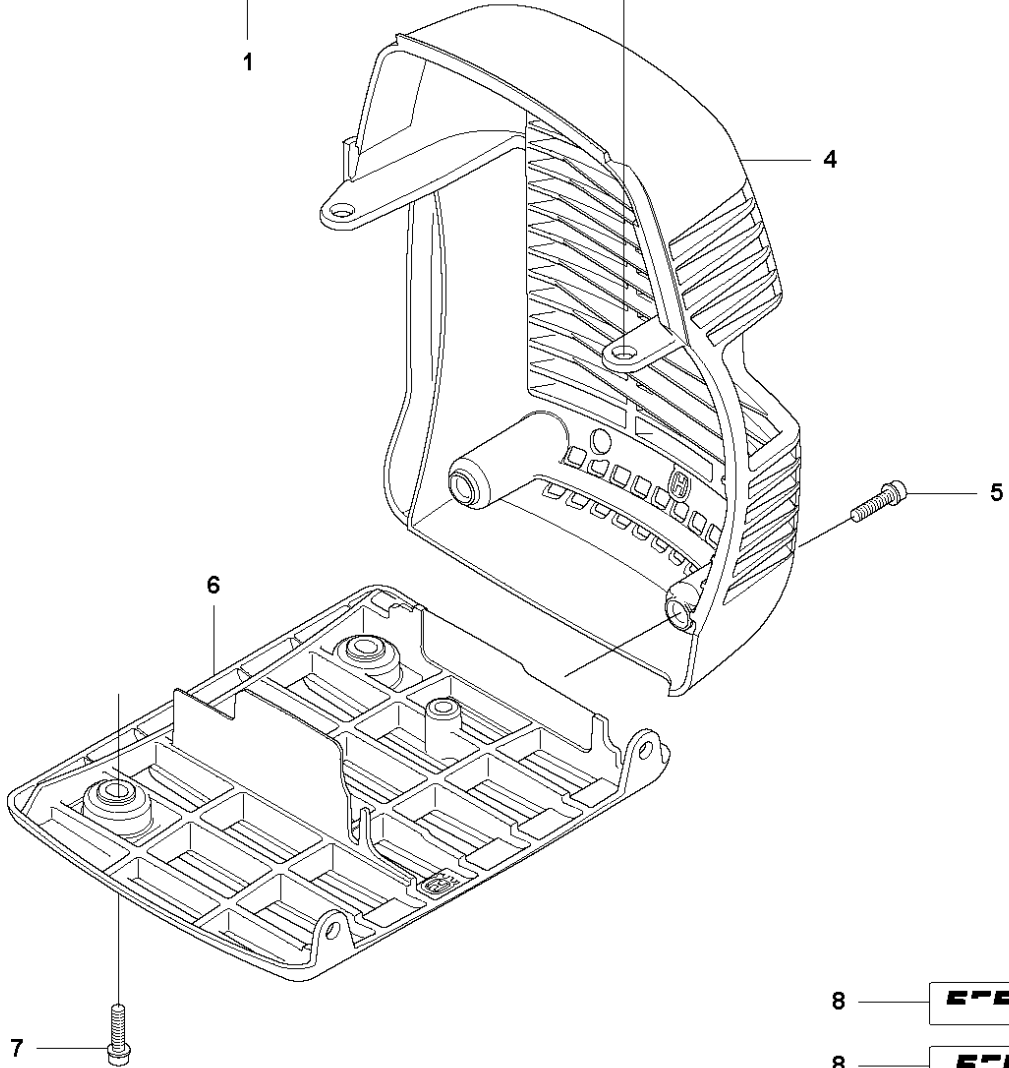

G 555
CYLINDER COVER

- 8 — **EEET**
- 8 — **EEF**
- 8 — **EEET**
- 8 — **EEET**

CYLINDER COVER

555 FX

Ref	Part No	Description	Remark	QTY KIT	
1	575 51 14-01	CYLINDER COVER ASSY	Spare part incl. Screws Pos. 2-3	1	
2	573 99 43-04	SCREW IHSCFMO	Captive Screw M5	3	1
3	573 99 43-01	SCREW IHSCFMO	Captive Screw M5	1	1
4	544 08 43-01	HEAT PROTECTOR		1	
5	503 20 07-76	SCREW IHSCFM		2	
6	505 49 26-01	PROTECTIVE COVER		1	
7	503 20 07-76	SCREW IHSCFM		2	
8	576 99 86-06	LABEL	FXT	1	
8	576 99 86-07	LABEL	FX	1	
8	576 99 86-08	LABEL	RXT	1	
8	576 99 86-09	LABEL	FRM	1