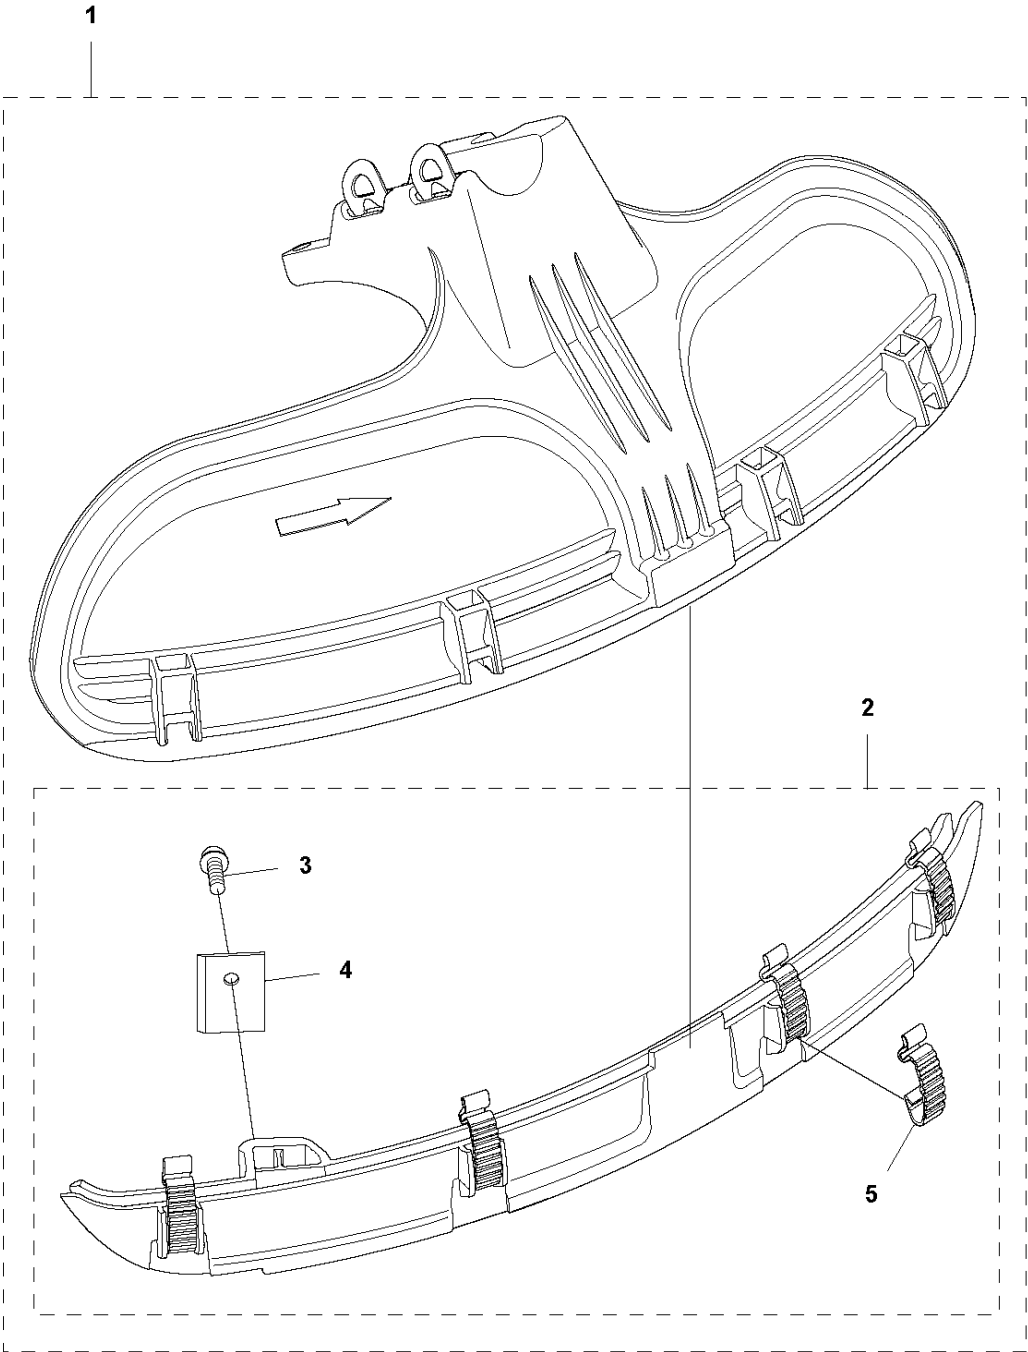

R6 555FX, 555FXT
ACCESSORIES

ACCESSORIES

555 FX

Ref	Part No	Description	Remark	QTY	KIT
1	544 46 43-01	COMBINATION GUARD		1	
2	544 46 44-01	COMBINATION GUARD		1	1
3	503 21 75-72	SCREW IHSCFT		1	1, 2
4	503 79 88-02	BLADE		1	1, 2
5	537 38 72-01	SNAP LOCKING		1	1, 2