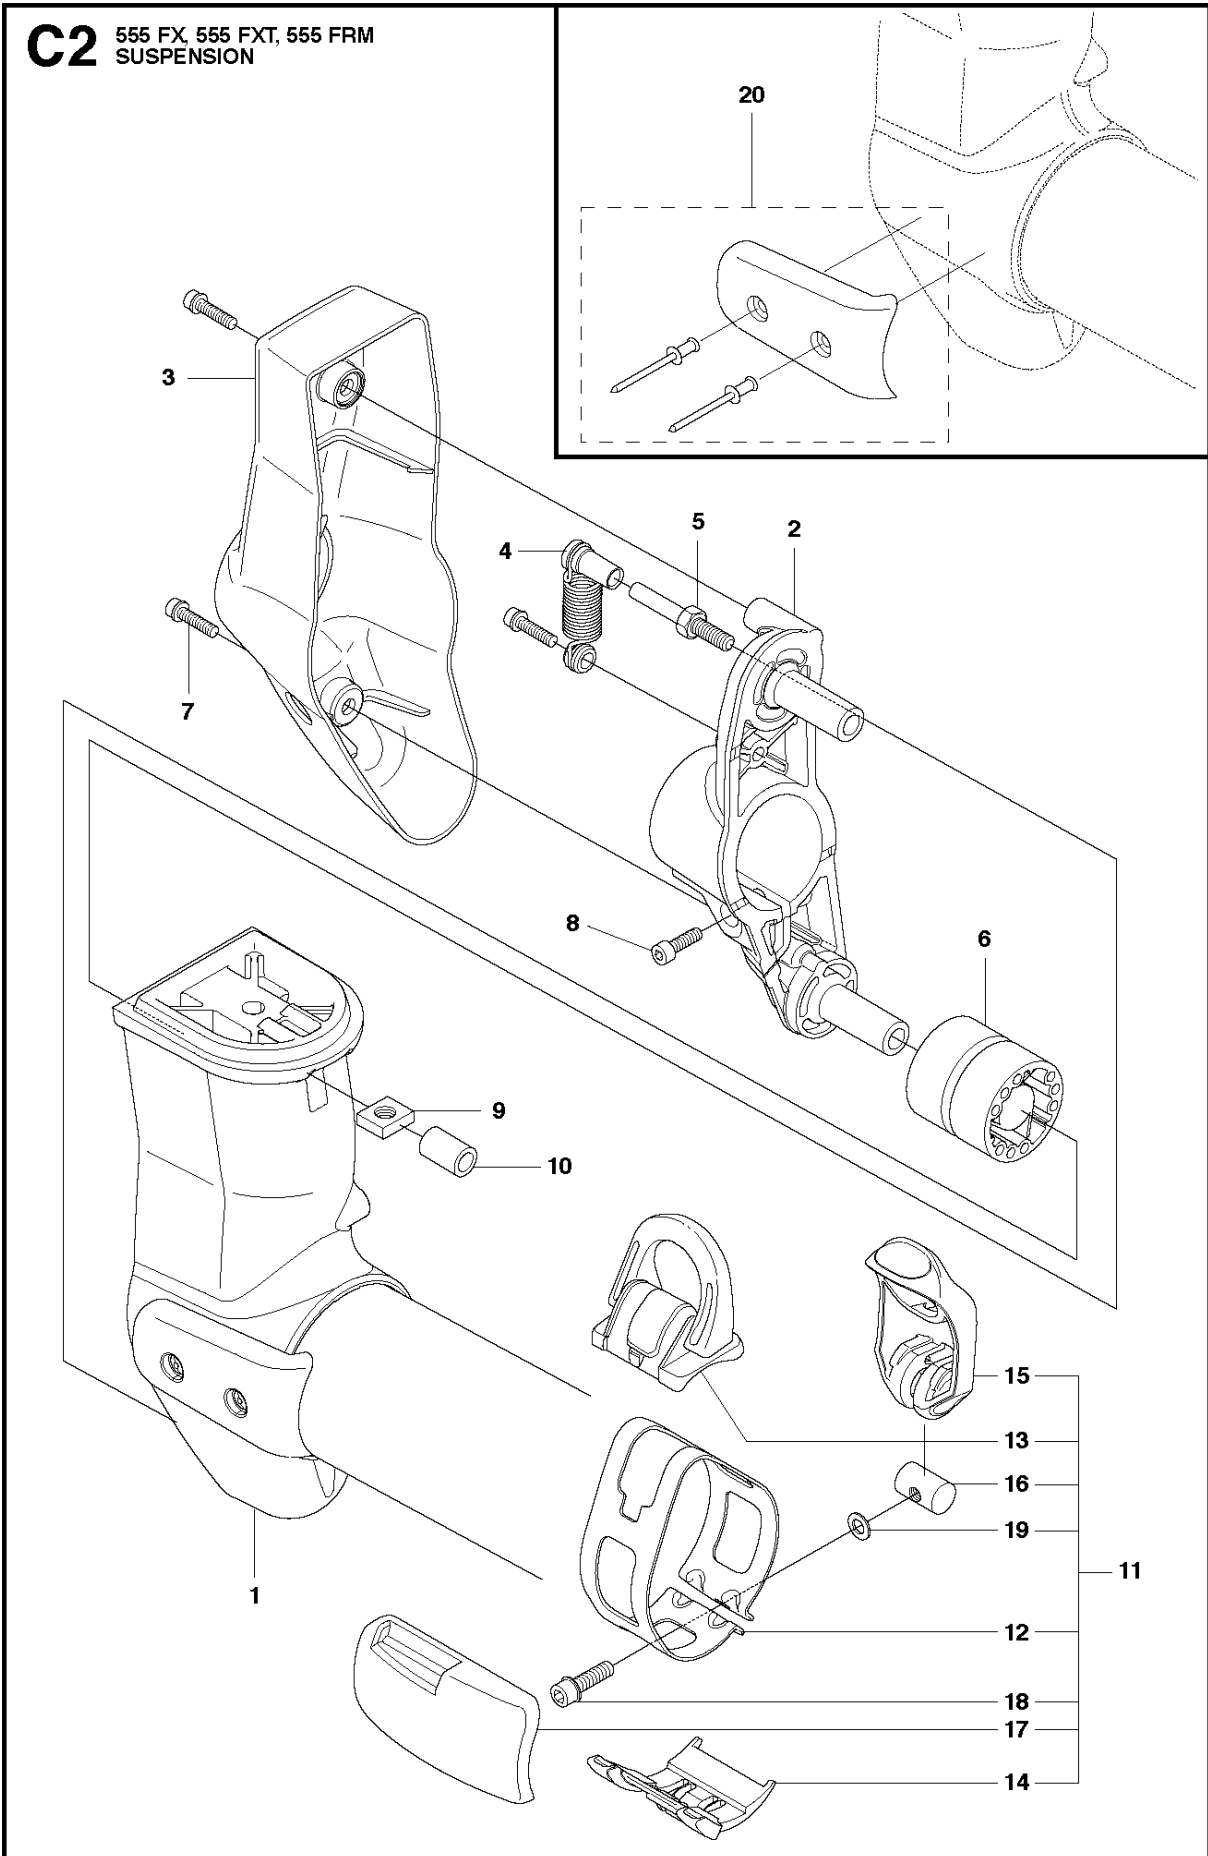

SPARE PARTS LIST

BRUSHCUTTERS/CLEARING SAWS

555 FX

Ref	Part No	Description	Remark	QTY	KIT
1	502 23 23-03	THROTTLE HANDLE ASSY	Index finger-operated throttle	1	
2	504 20 98-04	THROTTLE HANDLE ASSY	Index finger-operated throttle	1	1
3	537 18 07-11	HANDLE HALF		1	1, 2
4	537 18 08-11	HANDLE HALF		1	1, 2
5	506 49 77-01	THROTTLE CONTROL		1	1, 2
6	537 16 07-01	THROTTLE LOCKOUT		1	1, 2
7	537 17 42-01	SPRING THROTTLE TRIG		1	1, 2
8	537 17 43-01	SPRING		1	1, 2
9	503 21 66-74	SCREW IH SCT		2	1, 2
10	544 20 31-02	WIRING	Canada only	1	1, 10
11	503 21 66-16	SCREW IH SCT		1	
12	537 41 90-01	SWITCH		1	
13	503 20 07-82	SCREW IH SCFM		1	
14	503 22 10-13	HEXAGON NUT		1	
15	505 43 33-03	HANDLEBAR		1	

A2 555 FX, 555 FXT
BEVEL GEAR

BEVEL GEAR

555 FX

Ref	Part No	Description	Remark	QTY	KIT
1	537 42 82-04	BEVEL GEAR	Incl. Pos. 2-11	1	
2	537 42 83-01	GEAR HOUSING		1	1
3	738 21 01-10	BALL BEARING		1	1
4	503 25 25-01	BALL BEARING		1	1
5	735 31 33-10	CIRCLIP		1	1
6	503 25 18-01	BEARING		1	1
7	735 31 17-00	CIRCLIP		1	1
8	735 31 31-10	CIRCLIP		1	1
9	502 43 47-01	GEAR WHEEL KIT	Kit	1	1
10	503 20 15-01	SCREW		1	1
11	725 53 72-65	SCREW IHSCM		2	1
12	544 19 78-01	DRIVER		1	
13	537 34 35-02	SUPPORT FLANGE		1	
14	503 22 73-01	NUT		1	

SUSPENSION

555 FX

Ref	Part No	Description	Remark	QTY	KIT
1	581 97 88-01	SUSPENSION	FX, FXT	1	
2	544 37 83-01	RETAINER		1	
3	544 37 85-01	COVER		1	
4	506 06 88-01	SPRING		1	
5	544 36 77-01	PARALLEL PIN		1	
6	544 23 09-01	ANTIVIBRATION ELEMENT		2	
7	503 20 07-74	SCREW IHSCFM		3	
8	725 53 72-65	SCREW IHSCM		1	
9	502 19 71-01	SQUARE NUT		1	
10	503 85 73-02	COVER		1	
11	504 02 38-01	LOOP	Incl. Pos. 12-19	1	
12	537 39 57-01	BAND		1	11
13	537 20 18-03	LOOP		1	11
14	537 42 74-01	GUIDE RAIL		1	11
15	537 42 70-01	LEVER		1	11
16	537 42 73-01	NUT		1	11
17	544 25 07-01	WEAR PROTECTION		1	11
18	503 20 07-25	SCREW IHSCFM		1	11
19	503 23 00-11	WASHER		1	11
20	586 20 27-03	WEAR PROTECTION		1	