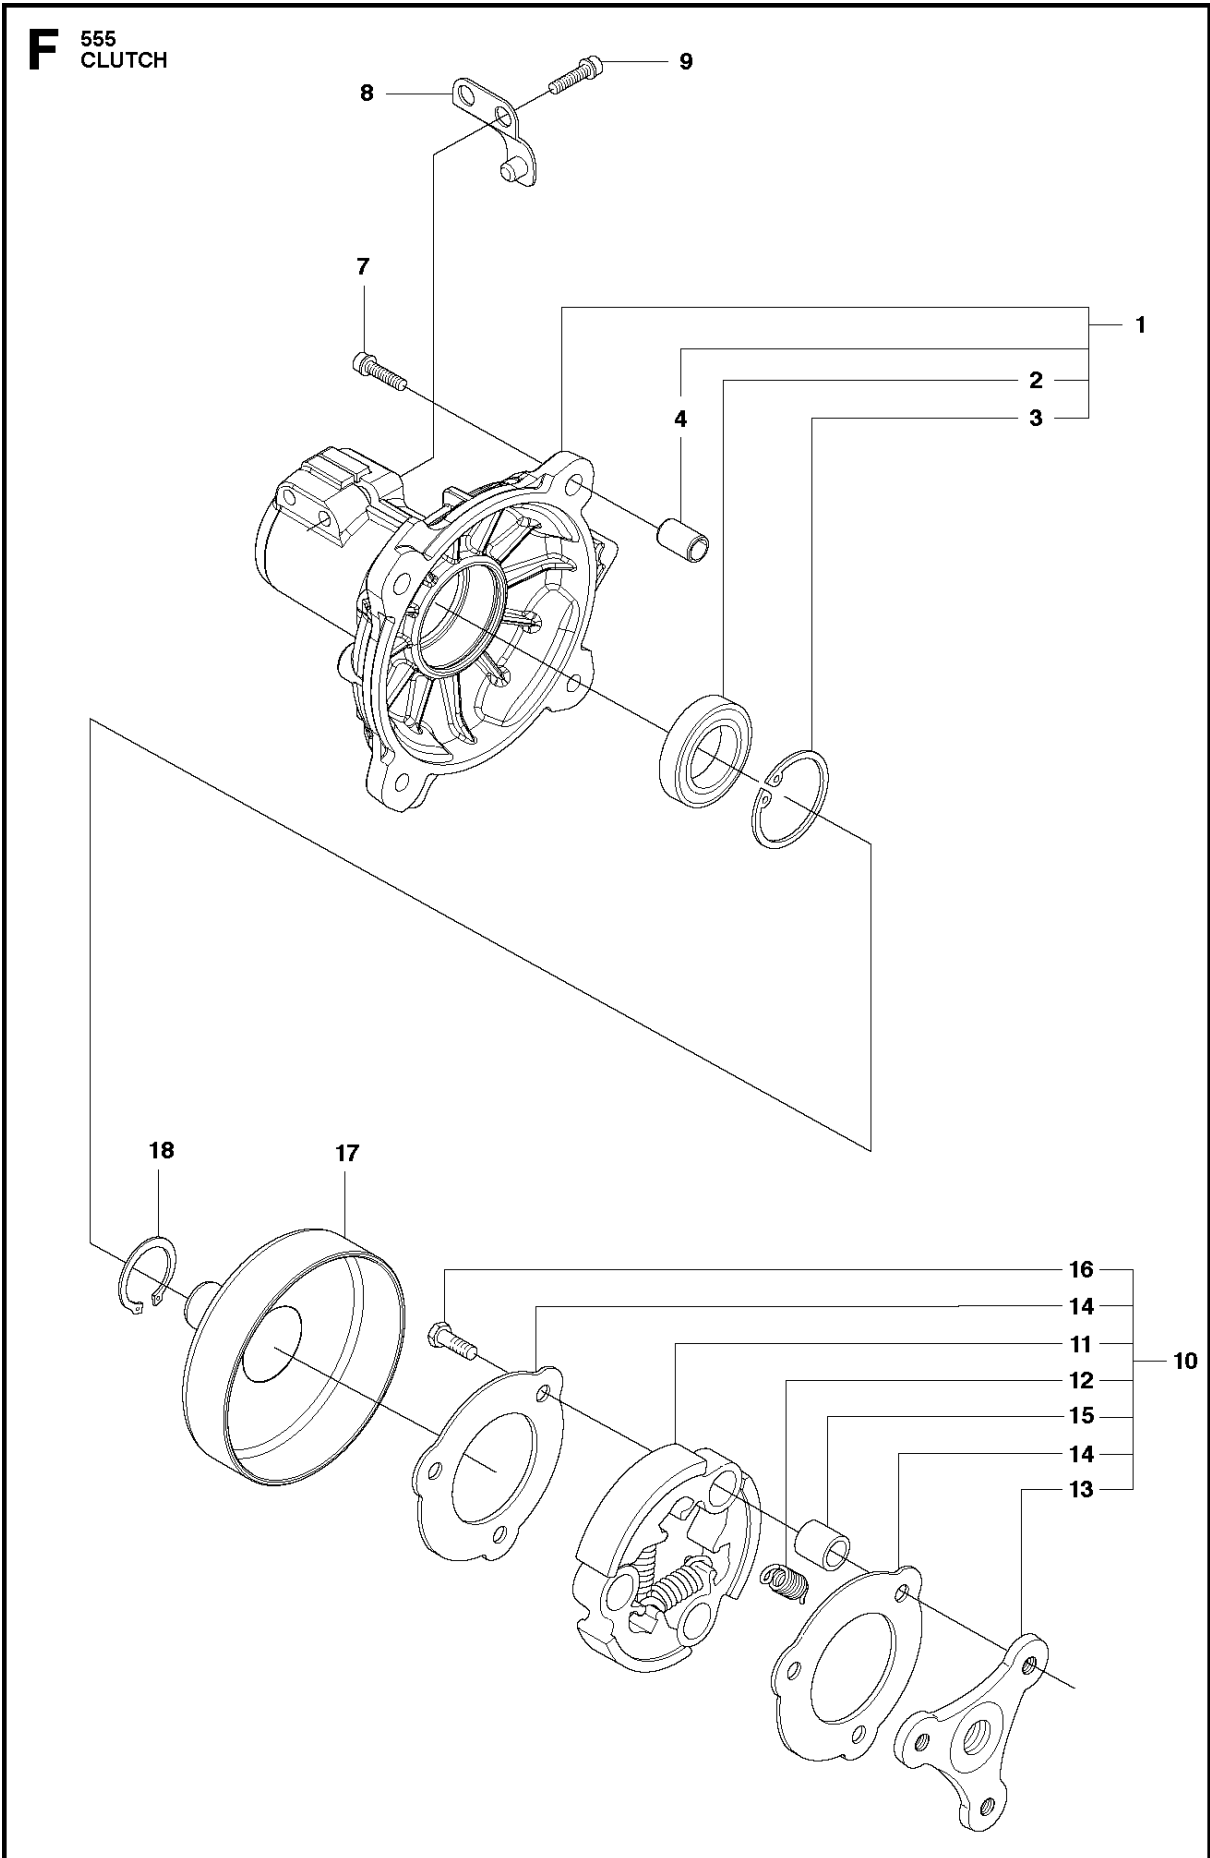

CLUTCH

555 FX

Ref	Part No	Description	Remark	QTY KIT	
1	597 51 92-01	CLUTCH COVER ASSY	from s/n 20191600181- Incl. pos. 2-4	1	
1	597 51 92-02	CLUTCH COVER ASSY	up to s/n - 20191600180. Incl. pos. 2-4	1	
2	738 22 02-19	BALL BEARING		1	1
3	735 31 33-10	CIRCLIP		1	1
4	597 37 11-01	SLEEVE	up to s/n - 20191600180.	2	1
4	593 80 60-01	GUIDE BUSHING	from s/n 20191600181 -	2	
7	503 20 07-78	SCREW IHSCFM		4	
8	544 29 48-01	LOCKING PLATE		1	
9	725 53 72-65	SCREW IHSCM		2	
10	579 16 40-02	CLUTCH ASSY	Incl. Pos. 11-16	1	
11	537 40 37-01	CLUTCH SHOE	1 clutch shoe only	1	10
12	578 76 94-01	CLUTCH SPRING	Ø 1.8 mm	1	10
13	537 40 36-01	CLUTCH HUB		1	10
14	544 89 28-01	WASHER		2	10
15	537 13 54-01	BEARING BUSH		3	10
16	503 20 18-02	SCREW EHHM		3	10
17	586 55 33-03	CLUTCH DRUM ASSY		1	
18	735 31 17-00	CIRCLIP		1