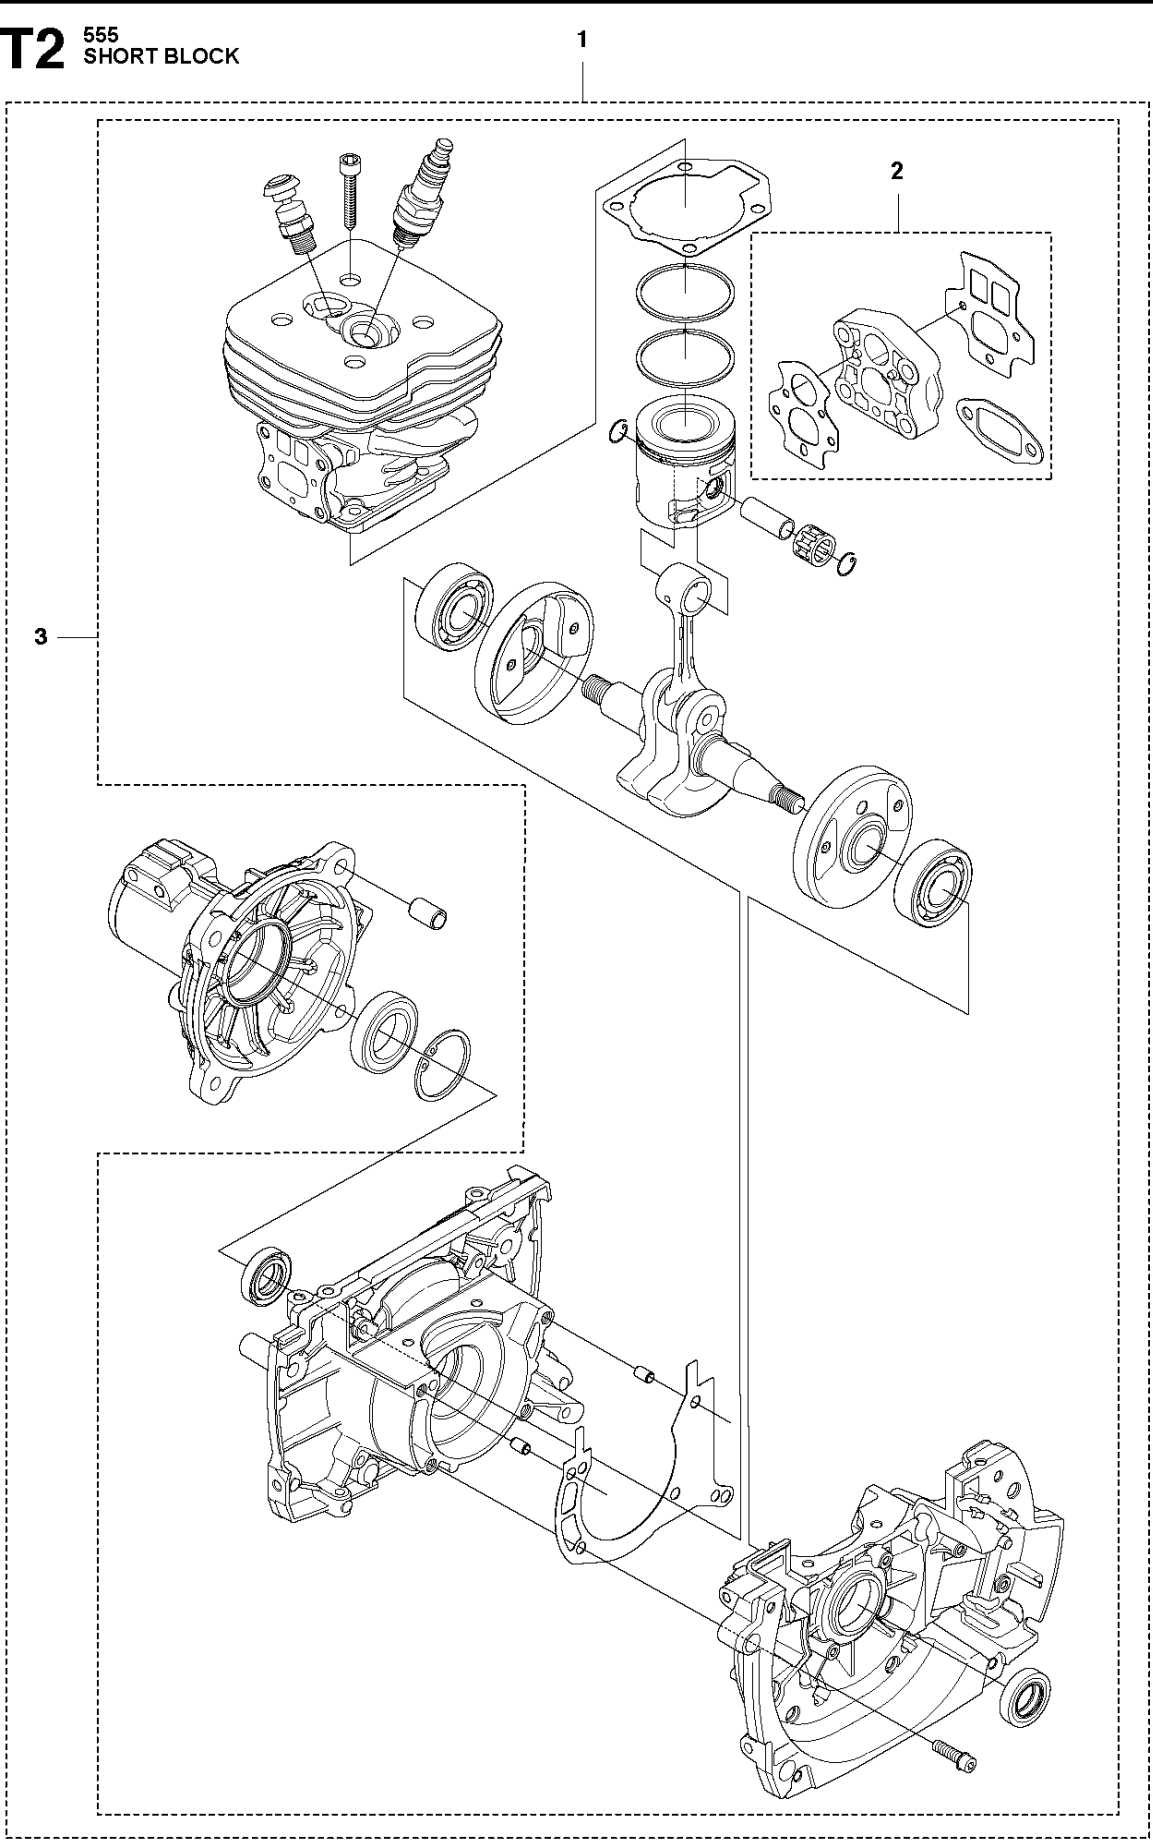

T2 555
SHORT BLOCK

SHORT BLOCK

555 FX

Ref	Part No	Description	Remark	QTY	KIT
1	576 79 88-03	SHORT BLOCK	up to s/n - 20191600180.	1	
2	576 79 87-01	GASKET KIT		1	1, 3
3	576 79 88-02	SHORT BLOCK	from s/n 20191600181 -	1