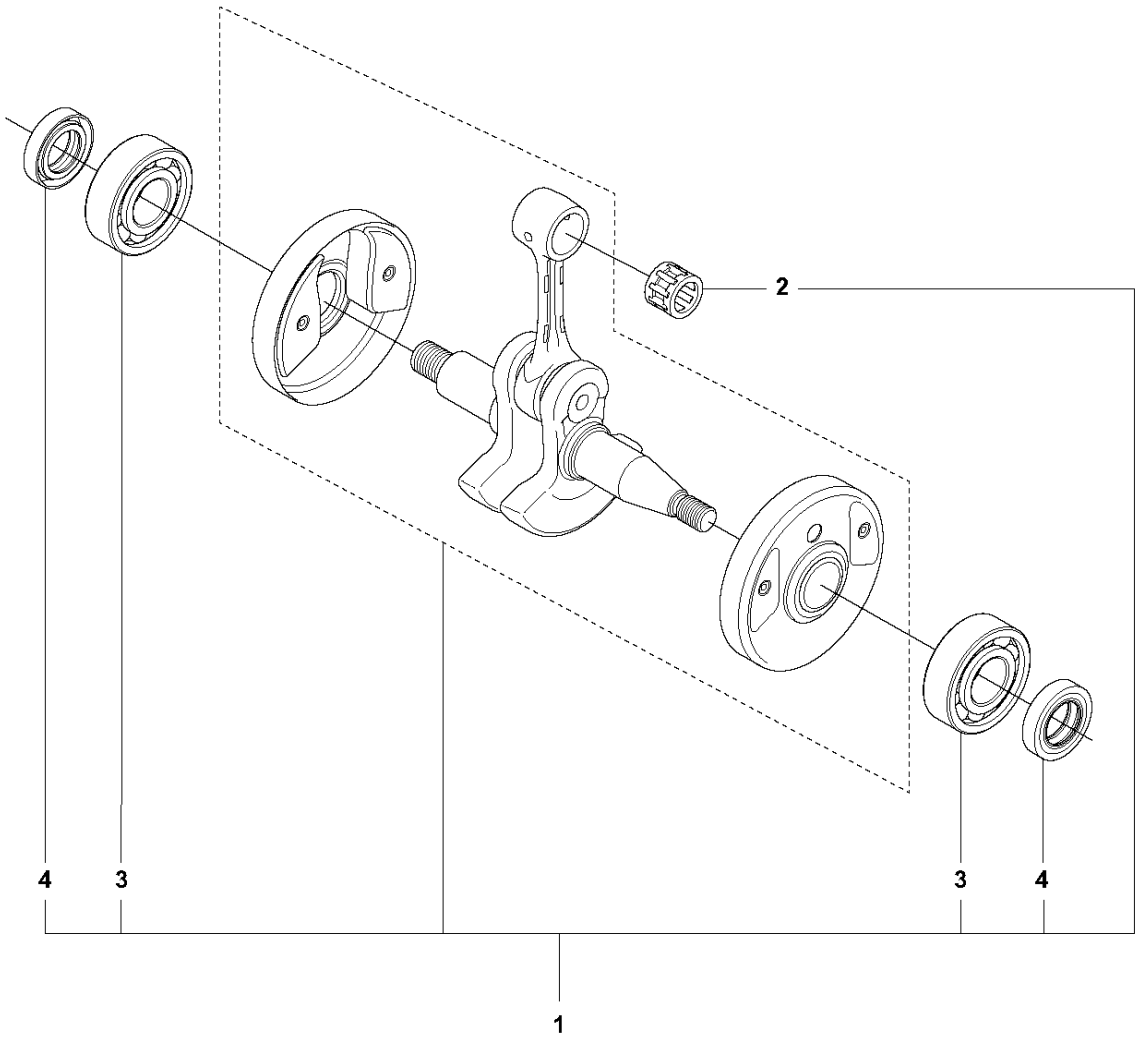

N 555
CRANK SHAFT

CRANKSHAFT

555 FX

Ref	Part No	Description	Remark	QTY	KIT
1	544 95 26-02	CRANKSHAFT		1	
2	501 45 16-01	NEEDLE BEARING		1	1
3	738 22 02-25	BALL BEARING		2	1
4	503 26 02-04	SEALING RING		2	1