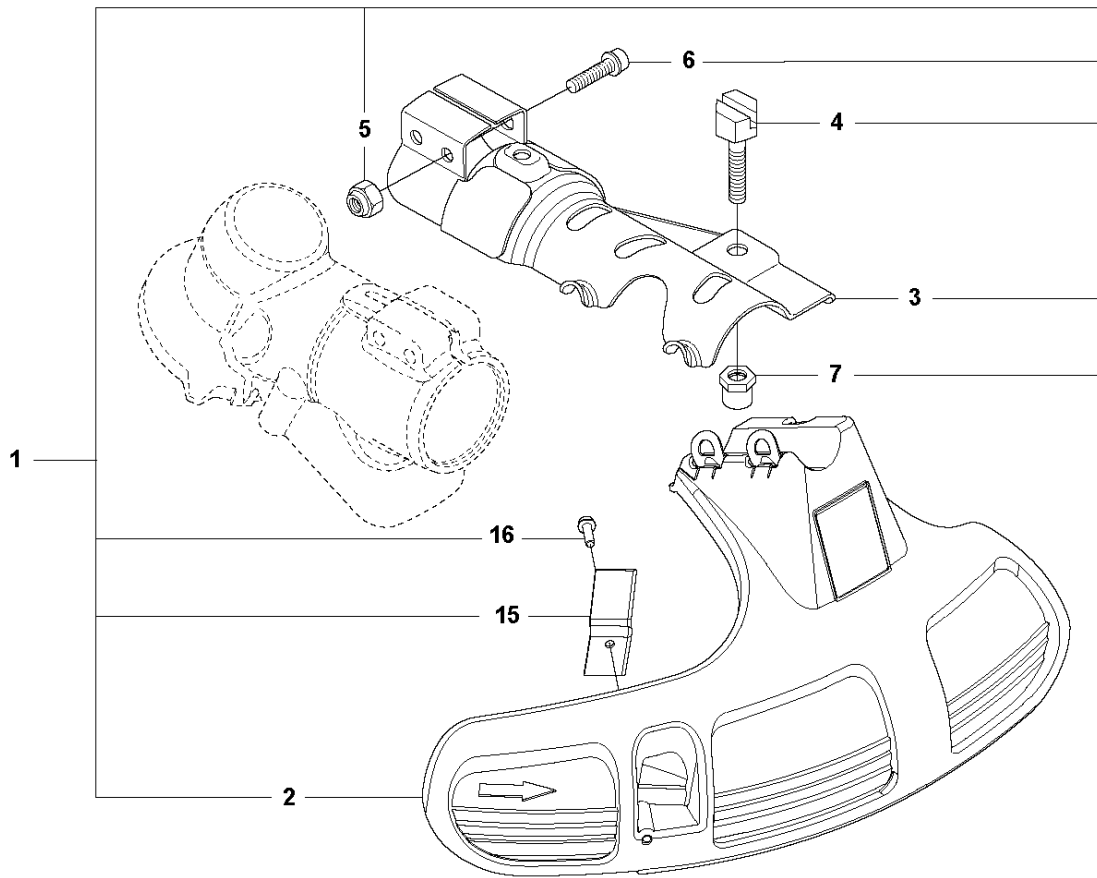

R5 555 FX, 555 FXT
ACCESSORIES