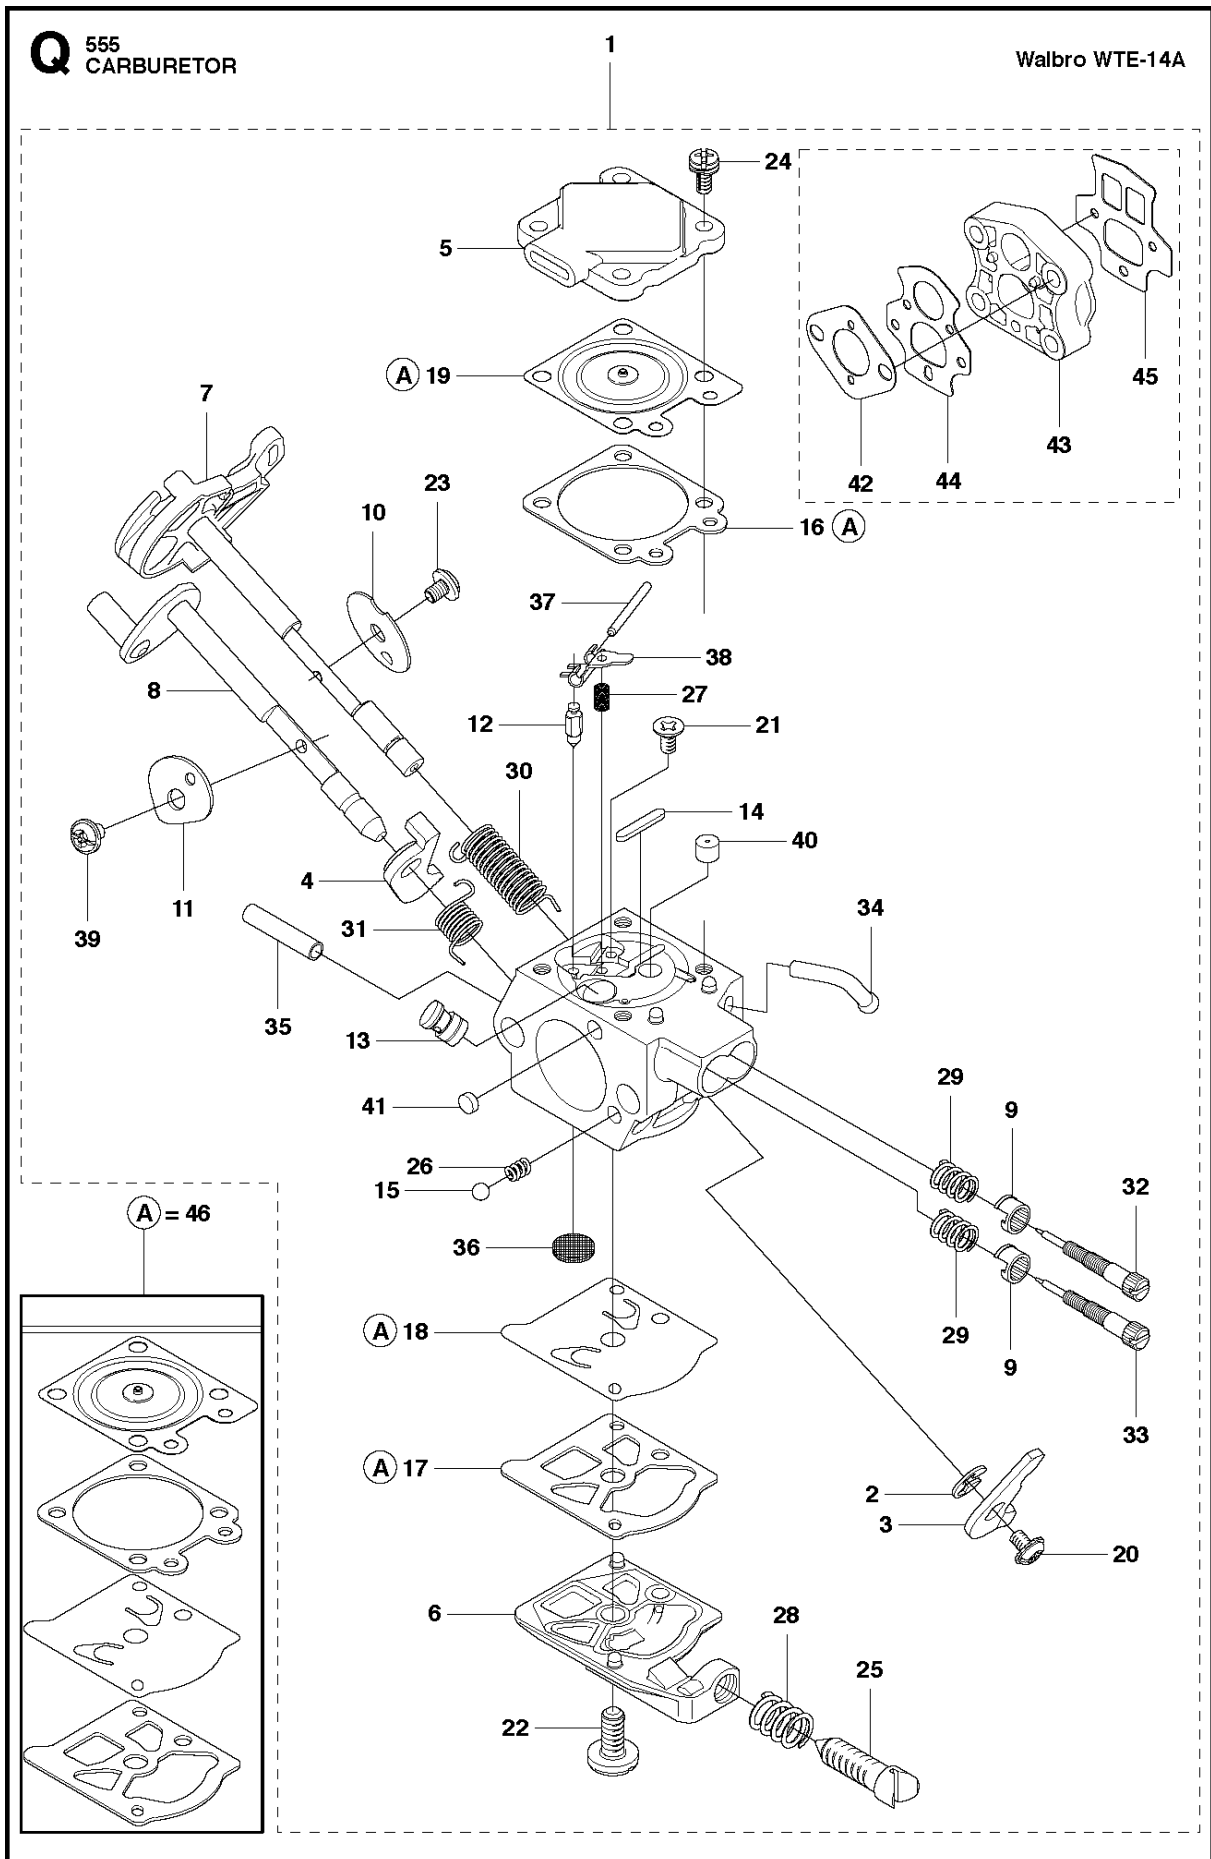

Q 555
CARBURETOR

Walbro WTE-14A

CARBURETOR

555 FX

Ref	Part No	Description	Remark	QTY	KIT
1	586 10 88-01	CARBURETTOR	s/n from 20130600067 -	1	
1	586 15 40-01	CARBURETTOR KIT	s/n up to - 20130600067	1	
2	505 31 67-36	RING		1	1
3	544 97 07-01	LEVER		1	1
4	544 17 77-01	LEVER		1	1
5	574 35 81-01	COVER		1	1
6	503 58 43-01	COVER		1	1
7	544 04 36-01	SHAFT		1	1
8	544 04 40-01	SHAFT		1	1
9	544 97 08-01	LIMITER CAP		2	1
10	505 42 71-01	VALVE		1	1
11	537 10 96-01	VALVE		1	1
12	503 56 34-01	NEEDLE VALVE		1	1
13	502 84 68-01	NOZZLE ASSY		1	1
14	502 84 69-01	PLUG		1	1
15	501 46 85-01	BALL		1	1
16	504 35 09-06	GASKET		1	1, 42
17	504 13 09-06	GASKET		1	1, 42
18	577 01 66-01	DIAPHRAGM		1	1, 42
19	580 80 42-01	DIAPHRAGM		1	1, 42
20	501 46 87-01	SCREW		1	1
21	502 84 71-01	SCREW		1	1
22	501 46 69-01	SCREW		1	1
23	537 00 34-01	SCREW		1	1
24	537 00 31-01	SCREW		4	1
25	537 40 82-01	SCREW		1	1
26	501 46 84-01	SPRING		1	1
27	501 79 59-01	SPRING		1	1
28	501 66 78-01	SPRING		1	1
29	544 97 10-01	SPRING		2	1
30	544 17 76-01	SPRING		1	1
31	544 97 11-01	SPRING		1	1
32	502 84 72-01	NEEDLE		1	1
33	502 84 73-01	NEEDLE		1	1
34	544 97 15-01	FITTING		1	1
35	544 97 16-01	FITTING		1	1
36	501 66 61-01	SCREEN		1	1
37	505 52 01-25	PIN		1	1
38	502 84 74-01	LEVER		1	1
39	544 11 15-01	SCREW		1	1
40	505 42 69-01	JET		1	1
41	503 57 43-01	PLUG		1	1
42	TBD	TBD	Delivered with 510 24 20-01. Separate spare part, see page J.	1	1
43	TBD	TBD	Delivered with 510 24 20-01. Separate spare part, see page J.	1	1
44	TBD	TBD	Delivered with 510 24 20-01. Separate spare part, see page J.	1	1
45	TBD	TBD	Delivered with 510 24 20-01. Separate spare part, see page J.	1	1
46	515 99 96-01	GASKET KIT		1