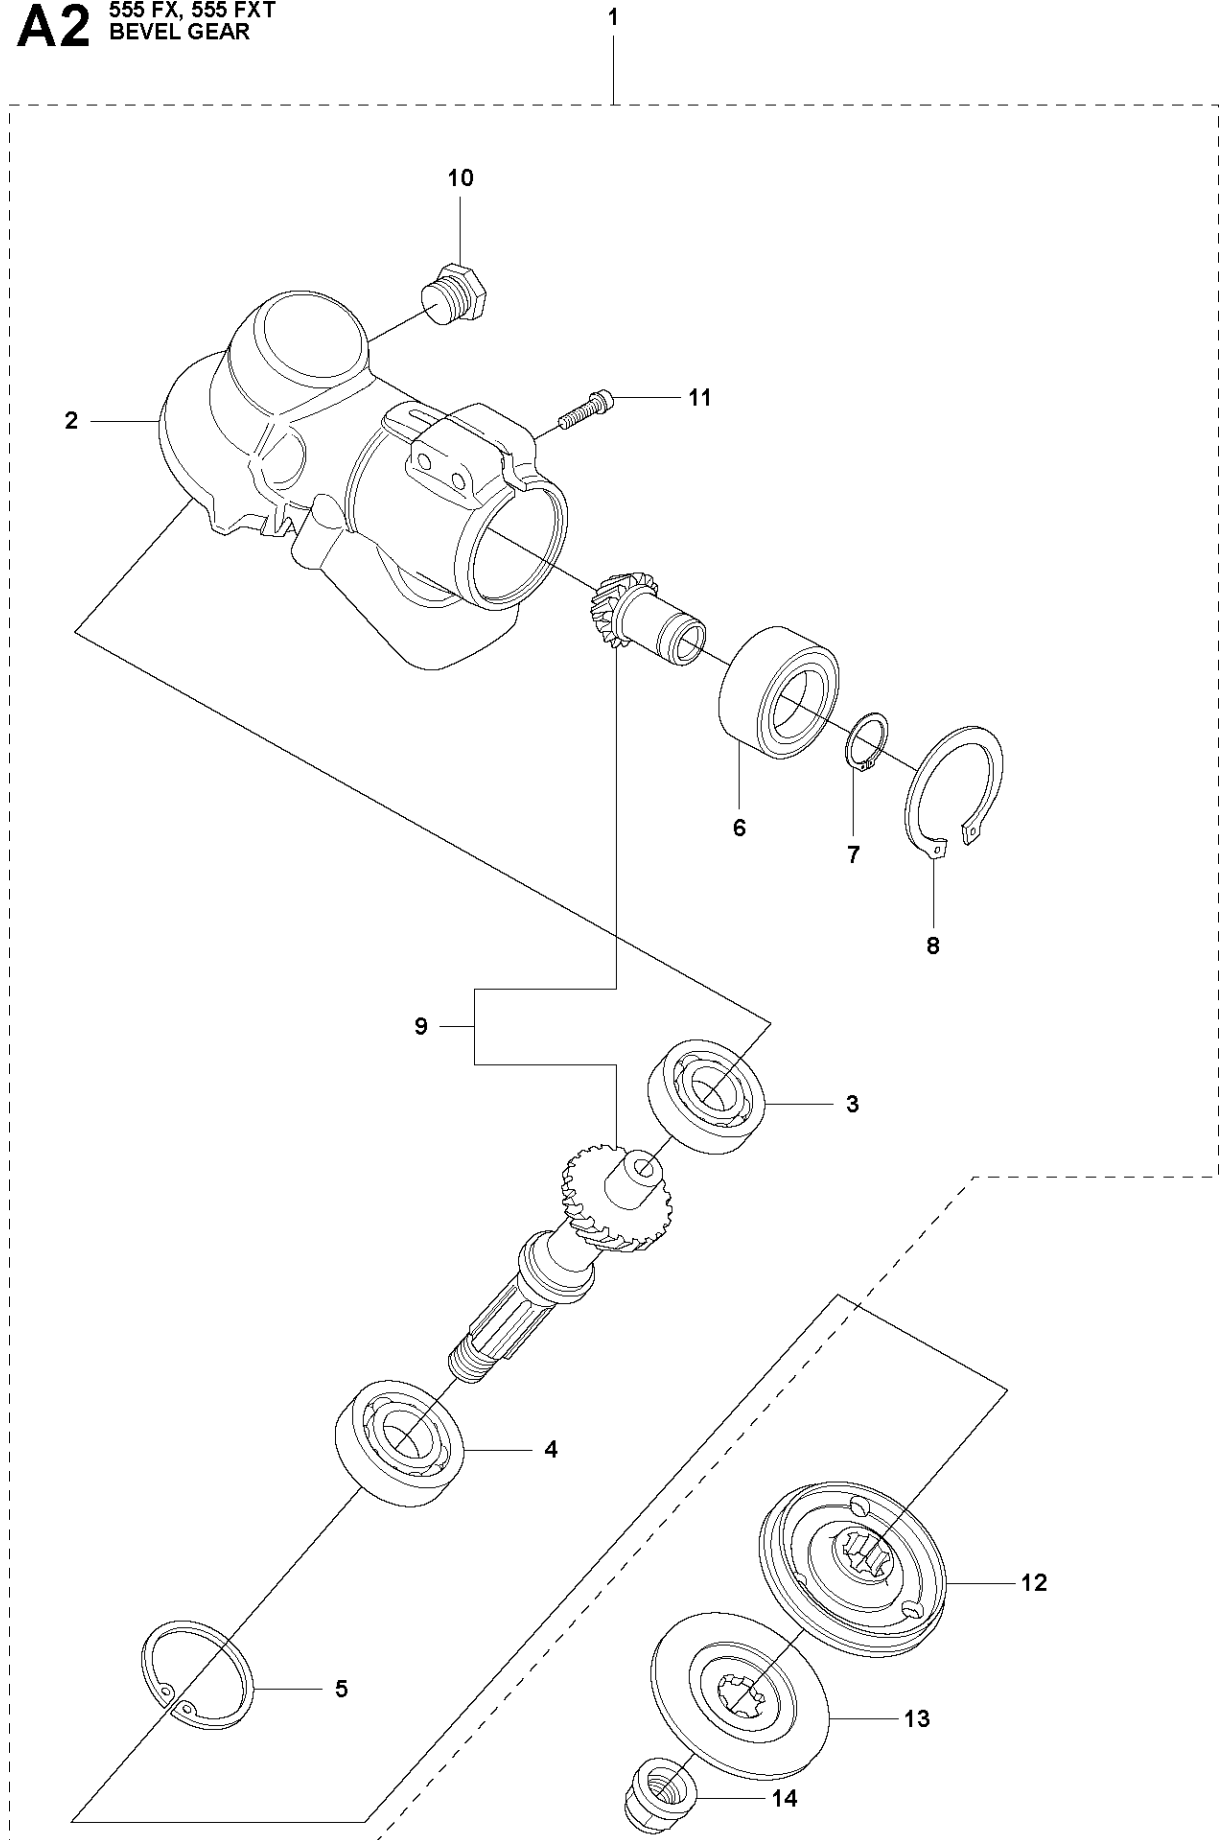

SPARE PARTS LIST

BRUSHCUTTERS/CLEARING SAWS

555 FX

Ref	Part No	Description	Remark	QTY	KIT
1	502 23 23-03	THROTTLE HANDLE ASSY	Index finger-operated throttle	1	
2	504 20 98-04	THROTTLE HANDLE ASSY	Index finger-operated throttle	1	1
3	537 18 07-11	HANDLE HALF		1	1, 2
4	537 18 08-11	HANDLE HALF		1	1, 2
5	506 49 77-01	THROTTLE CONTROL		1	1, 2
6	537 16 07-01	THROTTLE LOCKOUT		1	1, 2
7	537 17 42-01	SPRING THROTTLE TRIG		1	1, 2
8	537 17 43-01	SPRING		1	1, 2
9	503 21 66-74	SCREW IH SCT		2	1, 2
10	544 20 31-02	WIRING	Canada only	1	1, 10
11	503 21 66-16	SCREW IH SCT		1	
12	537 41 90-01	SWITCH		1	
13	503 20 07-82	SCREW IH SCFM		1	
14	503 22 10-13	HEXAGON NUT		1	
15	505 43 33-03	HANDLEBAR		1	

A2 555 FX, 555 FXT
BEVEL GEAR

BEVEL GEAR

555 FX

Ref	Part No	Description	Remark	QTY	KIT
1	537 42 82-04	BEVEL GEAR	Incl. Pos. 2-11	1	
2	537 42 83-01	GEAR HOUSING		1	1
3	738 21 01-10	BALL BEARING		1	1
4	503 25 25-01	BALL BEARING		1	1
5	735 31 33-10	CIRCLIP		1	1
6	503 25 18-01	BEARING		1	1
7	735 31 17-00	CIRCLIP		1	1
8	735 31 31-10	CIRCLIP		1	1
9	502 43 47-01	GEAR WHEEL KIT	Kit	1	1
10	503 20 15-01	SCREW		1	1
11	725 53 72-65	SCREW IHSCM		2	1
12	544 19 78-01	DRIVER		1	
13	537 34 35-02	SUPPORT FLANGE		1	
14	503 22 73-01	NUT		1	

SUSPENSION

555 FX

Ref	Part No	Description	Remark	QTY	KIT
1	581 97 88-01	SUSPENSION	FX, FXT	1	
2	544 37 83-01	RETAINER		1	
3	544 37 85-01	COVER		1	
4	506 06 88-01	SPRING		1	
5	544 36 77-01	PARALLEL PIN		1	
6	544 23 09-01	ANTIVIBRATION ELEMENT		2	
7	503 20 07-74	SCREW IHSCFM		3	
8	725 53 72-65	SCREW IHSCM		1	
9	502 19 71-01	SQUARE NUT		1	
10	503 85 73-02	COVER		1	
11	504 02 38-01	LOOP	Incl. Pos. 12-19	1	
12	537 39 57-01	BAND		1	11
13	537 20 18-03	LOOP		1	11
14	537 42 74-01	GUIDE RAIL		1	11
15	537 42 70-01	LEVER		1	11
16	537 42 73-01	NUT		1	11
17	544 25 07-01	WEAR PROTECTION		1	11
18	503 20 07-25	SCREW IHSCFM		1	11
19	503 23 00-11	WASHER		1	11
20	586 20 27-03	WEAR PROTECTION		1	