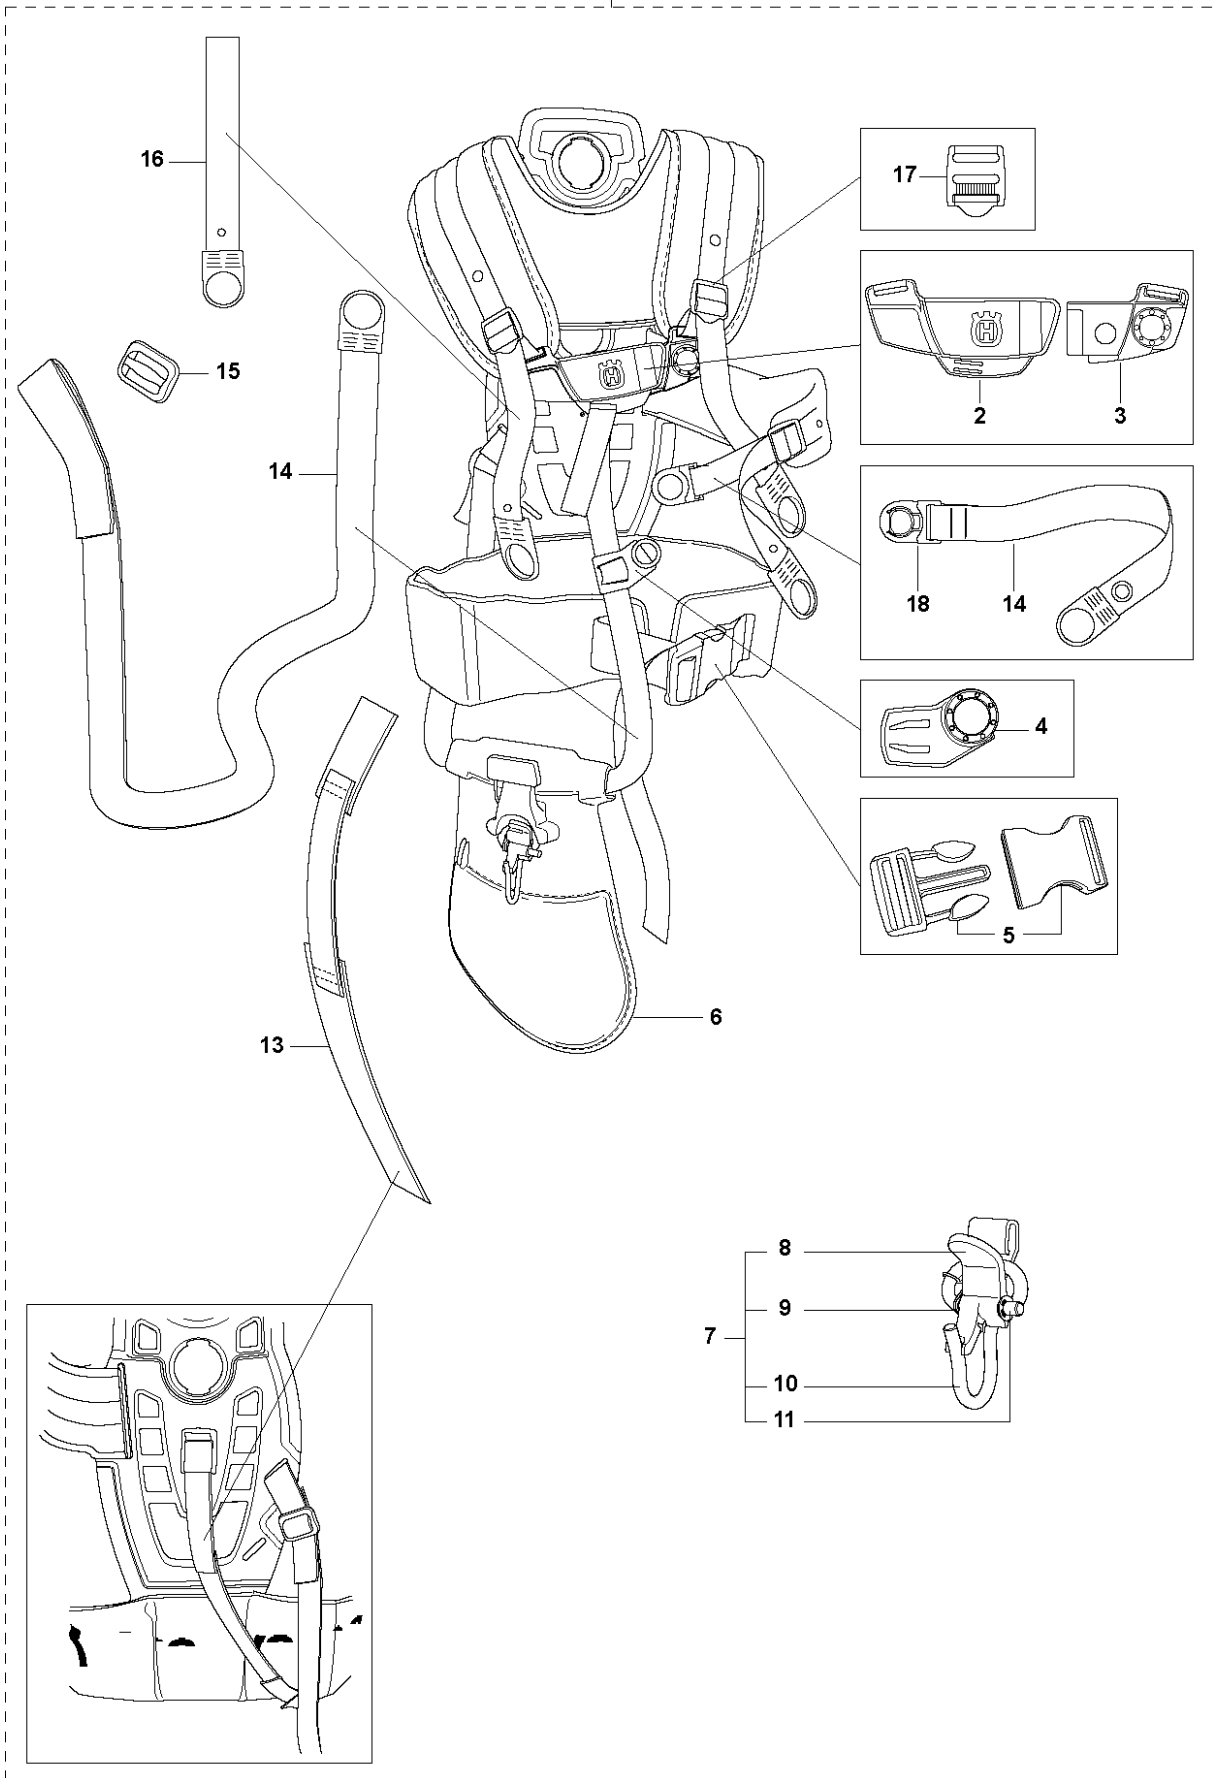

S BALANCE XT
HARNES

1

HARNESS

555 FX

Ref	Part No	Description	Remark	QTY	KIT
1	505 20 42-01	HARNESS	Incl. Pos. 2-18	1	
2	504 54 52-01	BUCKLE		1	1
3	504 54 51-01	BUCKLE		1	1
4	504 63 75-01	SNAP LOCKING		1	1
5	537 33 15-01	BUCKLE		1	1
6	544 90 17-01	HIP PAD		1	1
7	544 96 07-02	WELT HOOK	Incl. Pos. 8-11	1	1
8	502 02 30-02	LOCK		1	1,7
9	586 34 10-01	SPRING		1	1,7
10	502 02 29-02	HOOK		1	1,7
11	735 31 09-20	E-CLIP		1	1,7
13	537 15 35-01	STRAP		1	1
14	503 99 61-04	BAND		1	1
15	537 11 35-01	RETAINER		1	1
16	503 99 61-07	BAND		2	1
17	505 44 46-01	BUCKLE		3	1
18	504 63 74-01	SNAP LOCKING		1	1