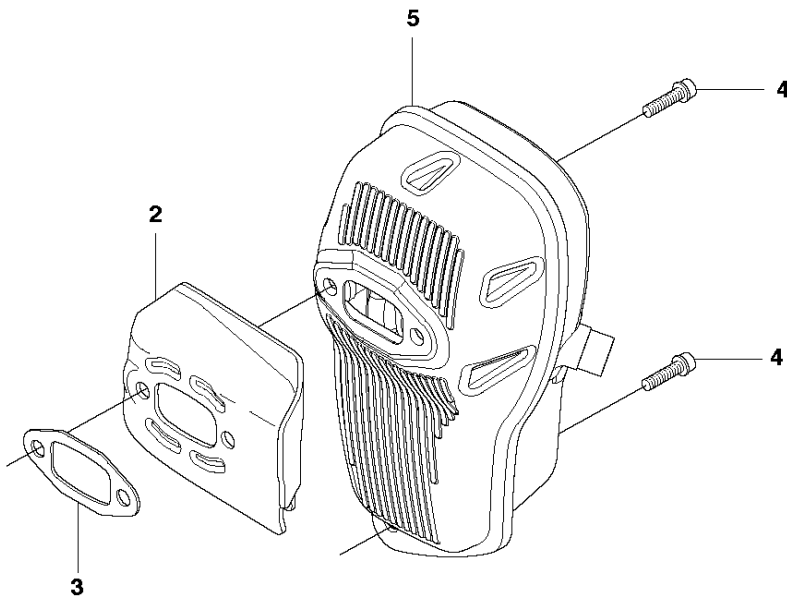

H 555
MUFFLER

MUFFLER

555 FX

Ref	Part No	Description	Remark	QTY	KIT
1	537 36 03-01	MUFFLER ASSY	Mesh	1	
2	537 34 57-01	PLATE		1	
3	503 82 11-01	GASKET		1	
4	503 20 02-20	SCREW IHSCFM		3	
5	504 03 79-01	MUFFLER	Pipe	1	
6	724 12 87-59	SCREW CRPANM		1	1
7	537 35 46-01	SPARK ARRESTOR SCREE		1	1