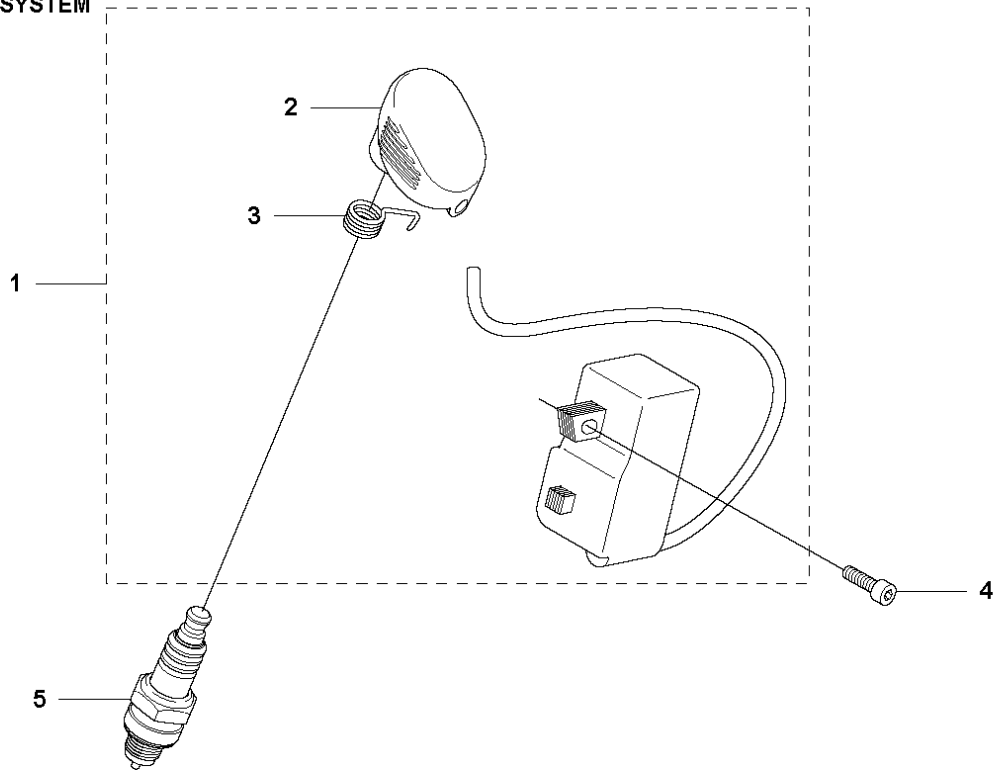

L 555
IGNITION SYSTEM

IGNITION SYSTEM

555 FX

Ref	Part No	Description	Remark	QTY	KIT
1	504 70 87-01	IGNITION MODULE	Pos. 2-3	1	
2	537 41 22-01	SPARK PLUG CAP		1	1
3	501 48 56-01	CONTACT SPRING		1	1
4	503 20 25-16	SCREW IHSCM		2	
5	503 23 51-11	SPARK PLUG	NGK BPMR7A	1	
6	537 24 05-01	FLYWHEEL ASSY	RXT, FX, FRM Incl. Pos. 7-10	1	
6	537 24 05-02	FLYWHEEL ASSY	FXT Incl. Pos. 7-10	1	
7	503 81 24-01	STARTER PAWL		2	6
8	503 81 29-01	SPRING		2	6
9	501 81 99-03	SCREW		2	6
10	503 23 00-42	WASHER		2	6
11	503 22 04-01	NUT		1	
12	587 05 98-01	STATOR ASSY	FXT	1	
13	544 44 43-01	SCREW IH SCT	FXT	2