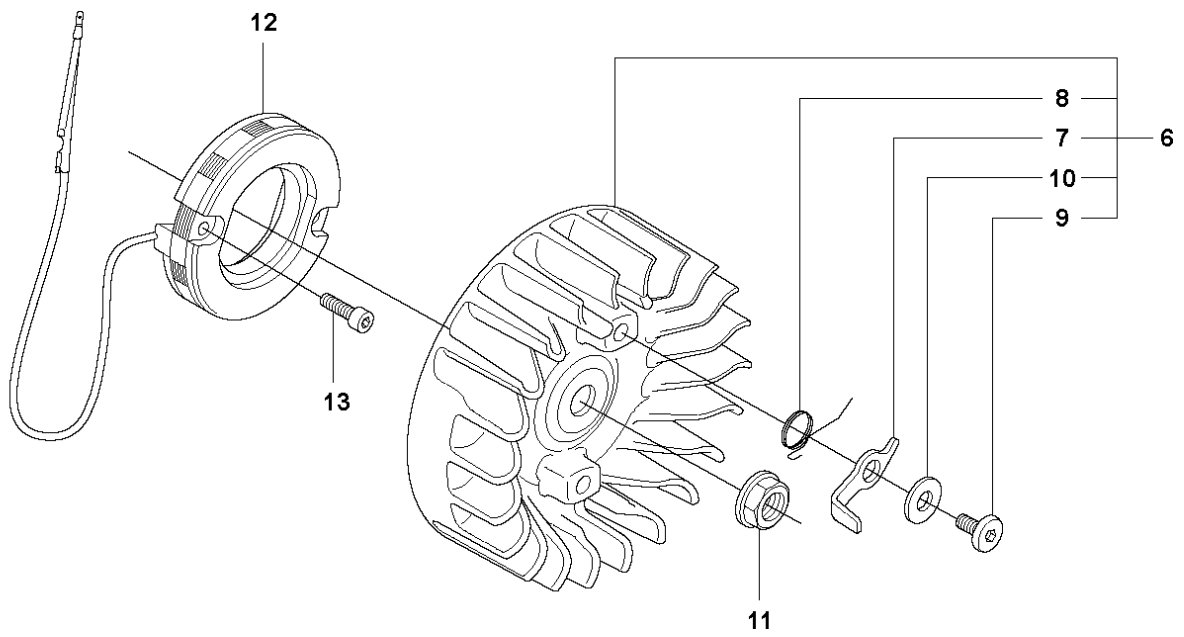

L 555
IGNITION SYSTEM

IGNITION SYSTEM

555 FX

Ref	Part No	Description	Remark	QTY	KIT
1	504 70 87-01	IGNITION MODULE	Pos. 2-3	1	
2	537 41 22-01	SPARK PLUG CAP		1	1
3	501 48 56-01	CONTACT SPRING		1	1
4	503 20 25-16	SCREW IHSCM		2	
5	503 23 51-11	SPARK PLUG	NGK BPMR7A	1	
6	537 24 05-01	FLYWHEEL ASSY	RXT, FX, FRM Incl. Pos. 7-10	1	
6	537 24 05-02	FLYWHEEL ASSY	FXT Incl. Pos. 7-10	1	
7	503 81 24-01	STARTER PAWL		2	6
8	503 81 29-01	SPRING		2	6
9	501 81 99-03	SCREW		2	6
10	503 23 00-42	WASHER		2	6
11	503 22 04-01	NUT		1	
12	587 05 98-01	STATOR ASSY	FXT	1	
13	544 44 43-01	SCREW IH SCT	FXT	2