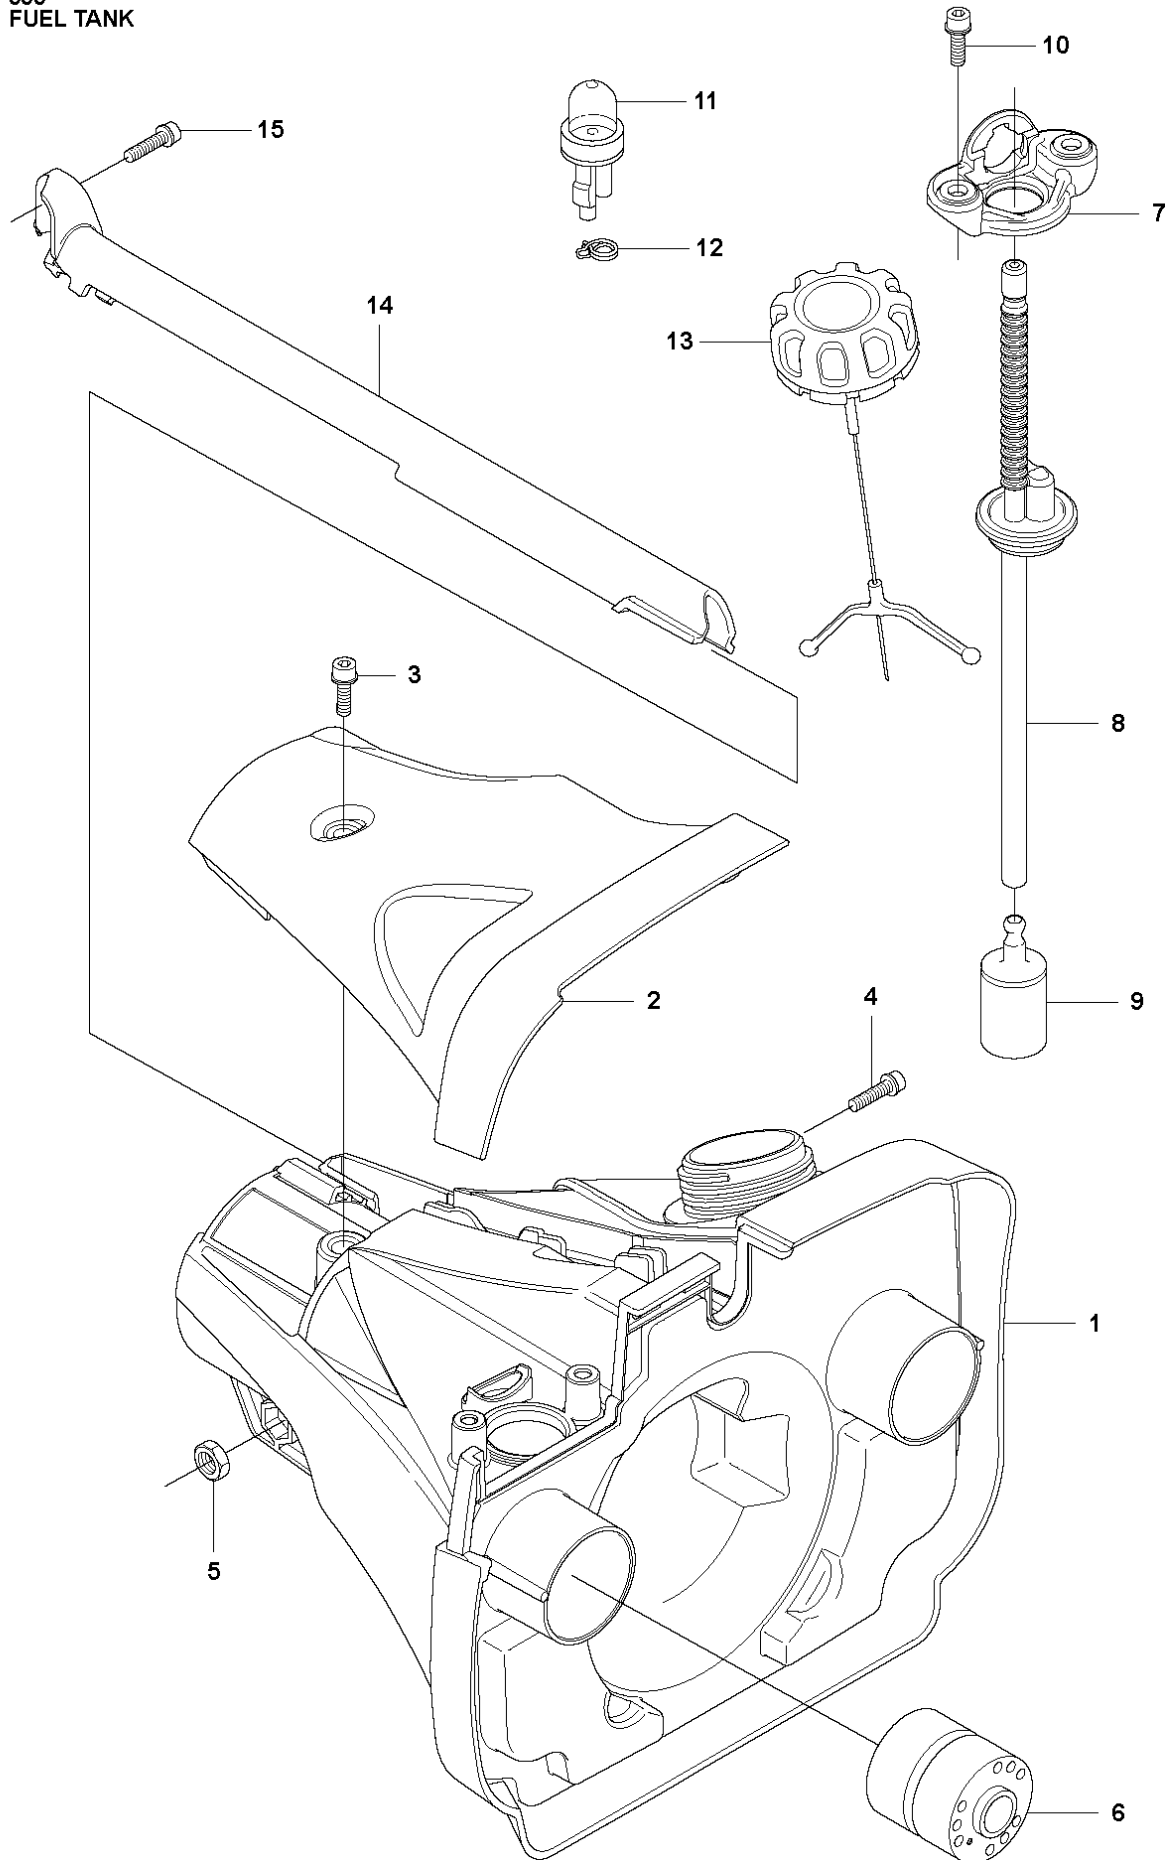

E 555
FUEL TANK

FUEL TANK

555 FX

Ref	Part No	Description	Remark	QTY KIT
1	537 35 88-01	FUEL TANK		1
2	537 35 86-01	COVER		1
3	503 20 07-72	SCREW IHSCFM		1
4	503 20 07-76	SCREW IHSCFM		1
5	503 22 10-12	HEXAGON NUT		1
6	544 23 09-01	ANTIVIBRATION ELEMENT		2
7	544 21 53-01	BRACKET		1
8	544 21 54-01	FUEL HOSE		1
9	503 44 32-01	FUEL FILTER		1
10	503 20 07-76	SCREW IHSCFM		2
11	503 93 66-01	PURGE		1
12	544 34 86-01	HOSE CLAMP		1
13	504 11 32-01	TANK CAP		1
14	544 10 95-01	WIRING PROTECTION	RXT	1
14	544 10 95-02	WIRING PROTECTION	FX, FXT, FRM	1
15	503 20 07-74	SCREW IHSCFM		1