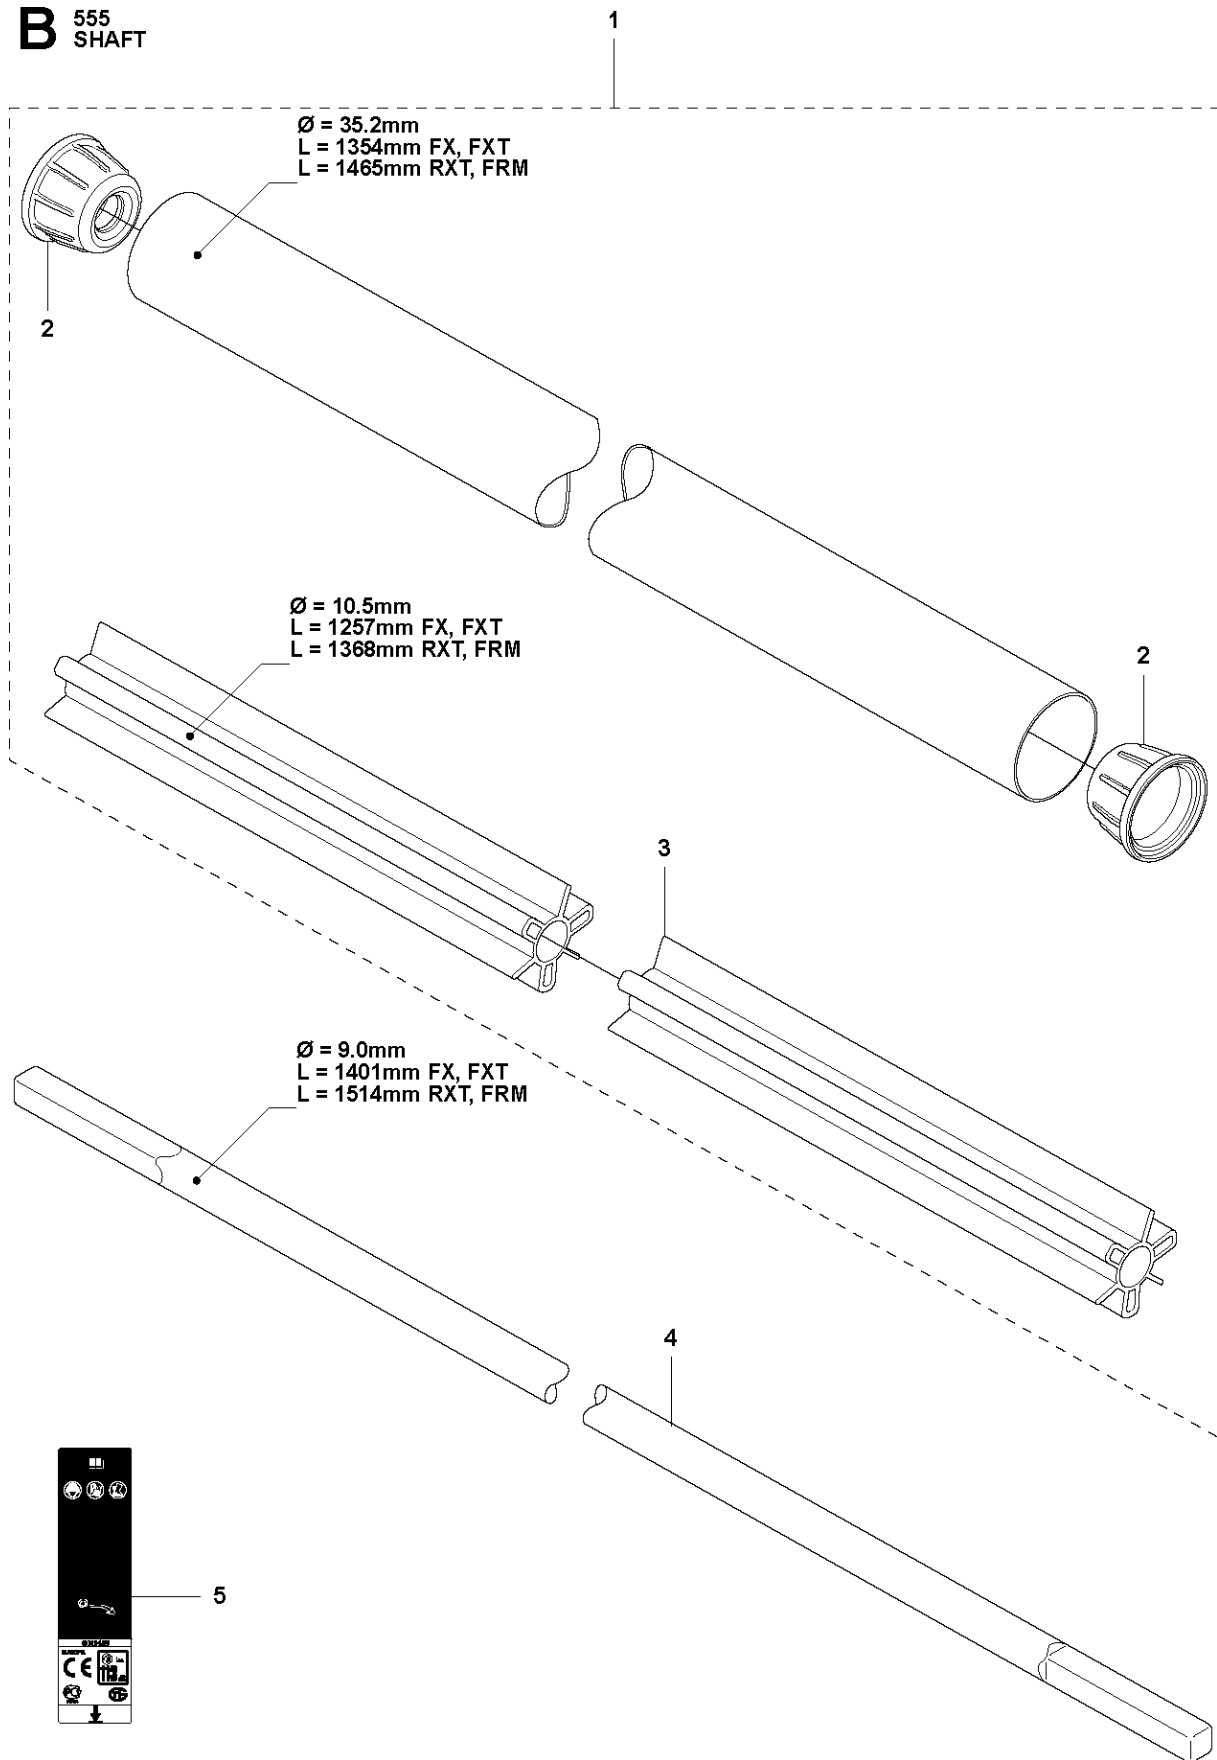

A2 555 FX, 555 FXT
BEVEL GEAR

BEVEL GEAR

555 FX

Ref	Part No	Description	Remark	QTY	KIT
1	537 42 82-04	BEVEL GEAR	Incl. Pos. 2-11	1	
2	537 42 83-01	GEAR HOUSING		1	1
3	738 21 01-10	BALL BEARING		1	1
4	503 25 25-01	BALL BEARING		1	1
5	735 31 33-10	CIRCLIP		1	1
6	503 25 18-01	BEARING		1	1
7	735 31 17-00	CIRCLIP		1	1
8	735 31 31-10	CIRCLIP		1	1
9	502 43 47-01	GEAR WHEEL KIT	Kit	1	1
10	503 20 15-01	SCREW		1	1
11	725 53 72-65	SCREW IHSCM		2	1
12	544 19 78-01	DRIVER		1	
13	537 34 35-02	SUPPORT FLANGE		1	
14	503 22 73-01	NUT		1	

B 555
SHAFT

SHAFT

555 FX

Ref	Part No	Description	Remark	QTY KIT	
1	502 25 94-01	TUBE	Incl. Pos. 2-3, Reinforced	1	
2	544 32 05-01	SPACER		2	1
3	505 13 13-01	BEARING SHAFT	L=1257mm, Ø=10.5mm	1	1
4	544 15 67-01	DRIVE SHAFT	L=1401mm, Ø=9.0mm	1	
5	589 29 51-01	LABEL		1	

SUSPENSION

555 FX

Ref	Part No	Description	Remark	QTY	KIT
1	581 97 88-01	SUSPENSION	FX, FXT	1	
2	544 37 83-01	RETAINER		1	
3	544 37 85-01	COVER		1	
4	506 06 88-01	SPRING		1	
5	544 36 77-01	PARALLEL PIN		1	
6	544 23 09-01	ANTIVIBRATION ELEMENT		2	
7	503 20 07-74	SCREW IHSCFM		3	
8	725 53 72-65	SCREW IHSCM		1	
9	502 19 71-01	SQUARE NUT		1	
10	503 85 73-02	COVER		1	
11	504 02 38-01	LOOP	Incl. Pos. 12-19	1	
12	537 39 57-01	BAND		1	11
13	537 20 18-03	LOOP		1	11
14	537 42 74-01	GUIDE RAIL		1	11
15	537 42 70-01	LEVER		1	11
16	537 42 73-01	NUT		1	11
17	544 25 07-01	WEAR PROTECTION		1	11
18	503 20 07-25	SCREW IHSCFM		1	11
19	503 23 00-11	WASHER		1	11
20	586 20 27-03	WEAR PROTECTION		1	