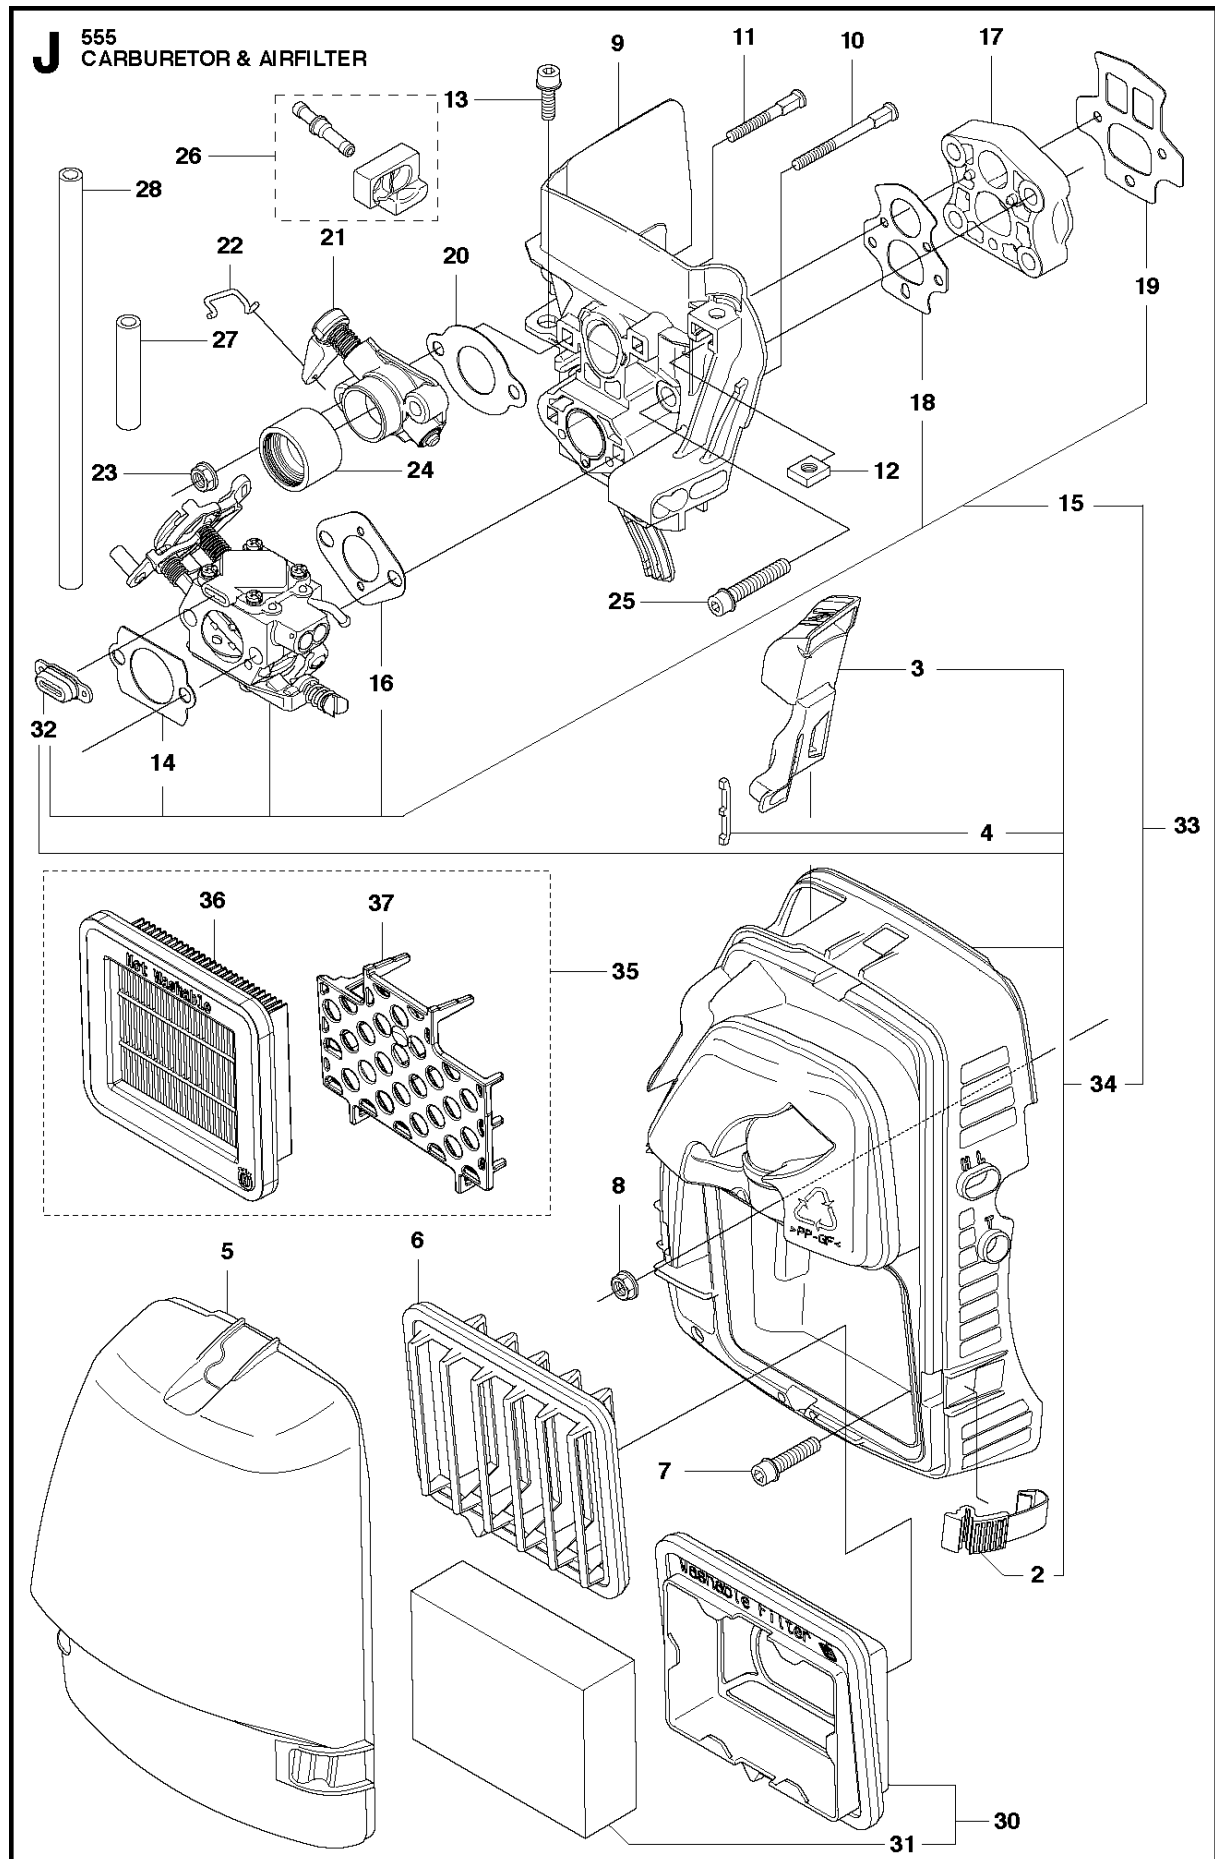

CARBURETOR & AIR FILTER

555 FX

Ref	Part No	Description	Remark	QTY	KIT
2	503 74 01-02	SNAP LOCKING		3	34
3	537 35 26-01	CHOKE CONTROL		1	34
4	537 38 78-01	GROMMET		1	34
5	537 41 01-01	FILTER COVER		1	
6	537 41 08-04	FILTER	Nylon 25μ, Winter	1	
6	537 41 08-02	FILTER	Nylon 44/27	1	
7	503 20 07-76	SCREW IHSCFM		2	
8	731 71 14-51	HEXAGON NUT FLANGE		2	
9	537 35 04-01	INSULATION WALL		1	
10	503 98 81-01	SCREW		2	
11	503 98 81-04	SCREW		2	
12	503 22 65-04	SQUARE NUT		1	
13	503 20 07-76	SCREW IHSCFM		1	
14	544 42 99-01	GASKET		1	15
15	586 10 88-01	CARBURETTOR	s/n from 20130600067 -	1	
16	510 04 37-01	GASKET		1	15
17	544 04 33-01	MANIFOLD		1	
18	544 04 30-01	GASKET		1	15
19	544 04 31-01	GASKET		1	15
20	544 16 08-01	GASKET		1	
21	544 21 40-01	VALVE HOUSING		1	
22	544 84 78-01	LINK		1	
23	731 71 14-51	HEXAGON NUT FLANGE		2	
24	537 41 05-01	INLET PIPE		1	
25	503 20 07-80	SCREW IHSCFM		4	
26	544 16 15-01	GROMMET	Kit	1	
27	581 75 61-41	FUEL HOSE		1	
28	544 32 49-14	FUEL HOSE		1	
30	505 03 47-02	FILTER	RXT, Incl. Pos. 31	1	
31	505 03 10-03	FILTER		1	30
32	577 96 93-01	SEALING PLUG	s/n from 20130600067 -	1	15, 34
32	579 62 01-01	SEALING PLUG	s/n up to - 20130600066	1	
33	586 15 40-01	CARBURETTOR KIT	s/n up to - 20130600066	1	15, 34
34	580 48 26-01	FILTER HOLDER		1	
35	596 32 49-01	AIR FILTER		1	
36	574 66 80-03	FILTER		1	
37	589 68 66-01	SUPPORT		1