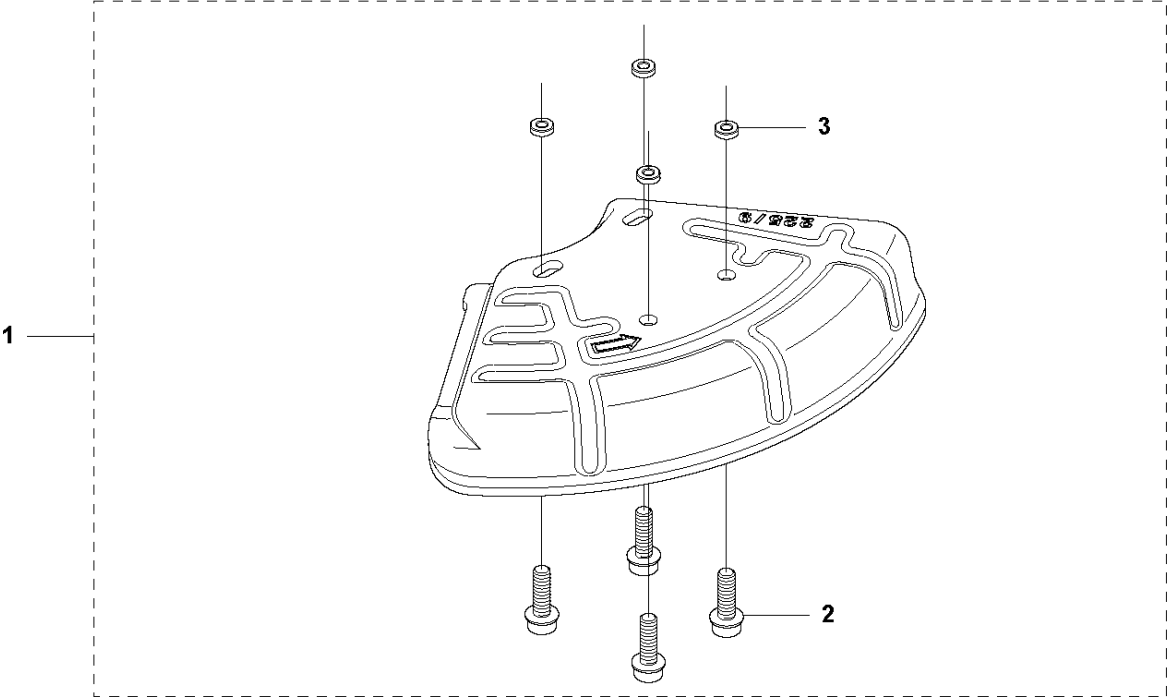

R3 555
ACCESSORIES

ACCESSORIES

555 FX

Ref	Part No	Description	Remark	QTY	KIT
1	574 50 67-02	SAW BLADE GUARD	FX, FXT Incl. Pos. 2-3	1	
2	503 20 03-16	SCREW IHSCFM		4	1
3	574 03 95-01	LOCK NUT		4	1