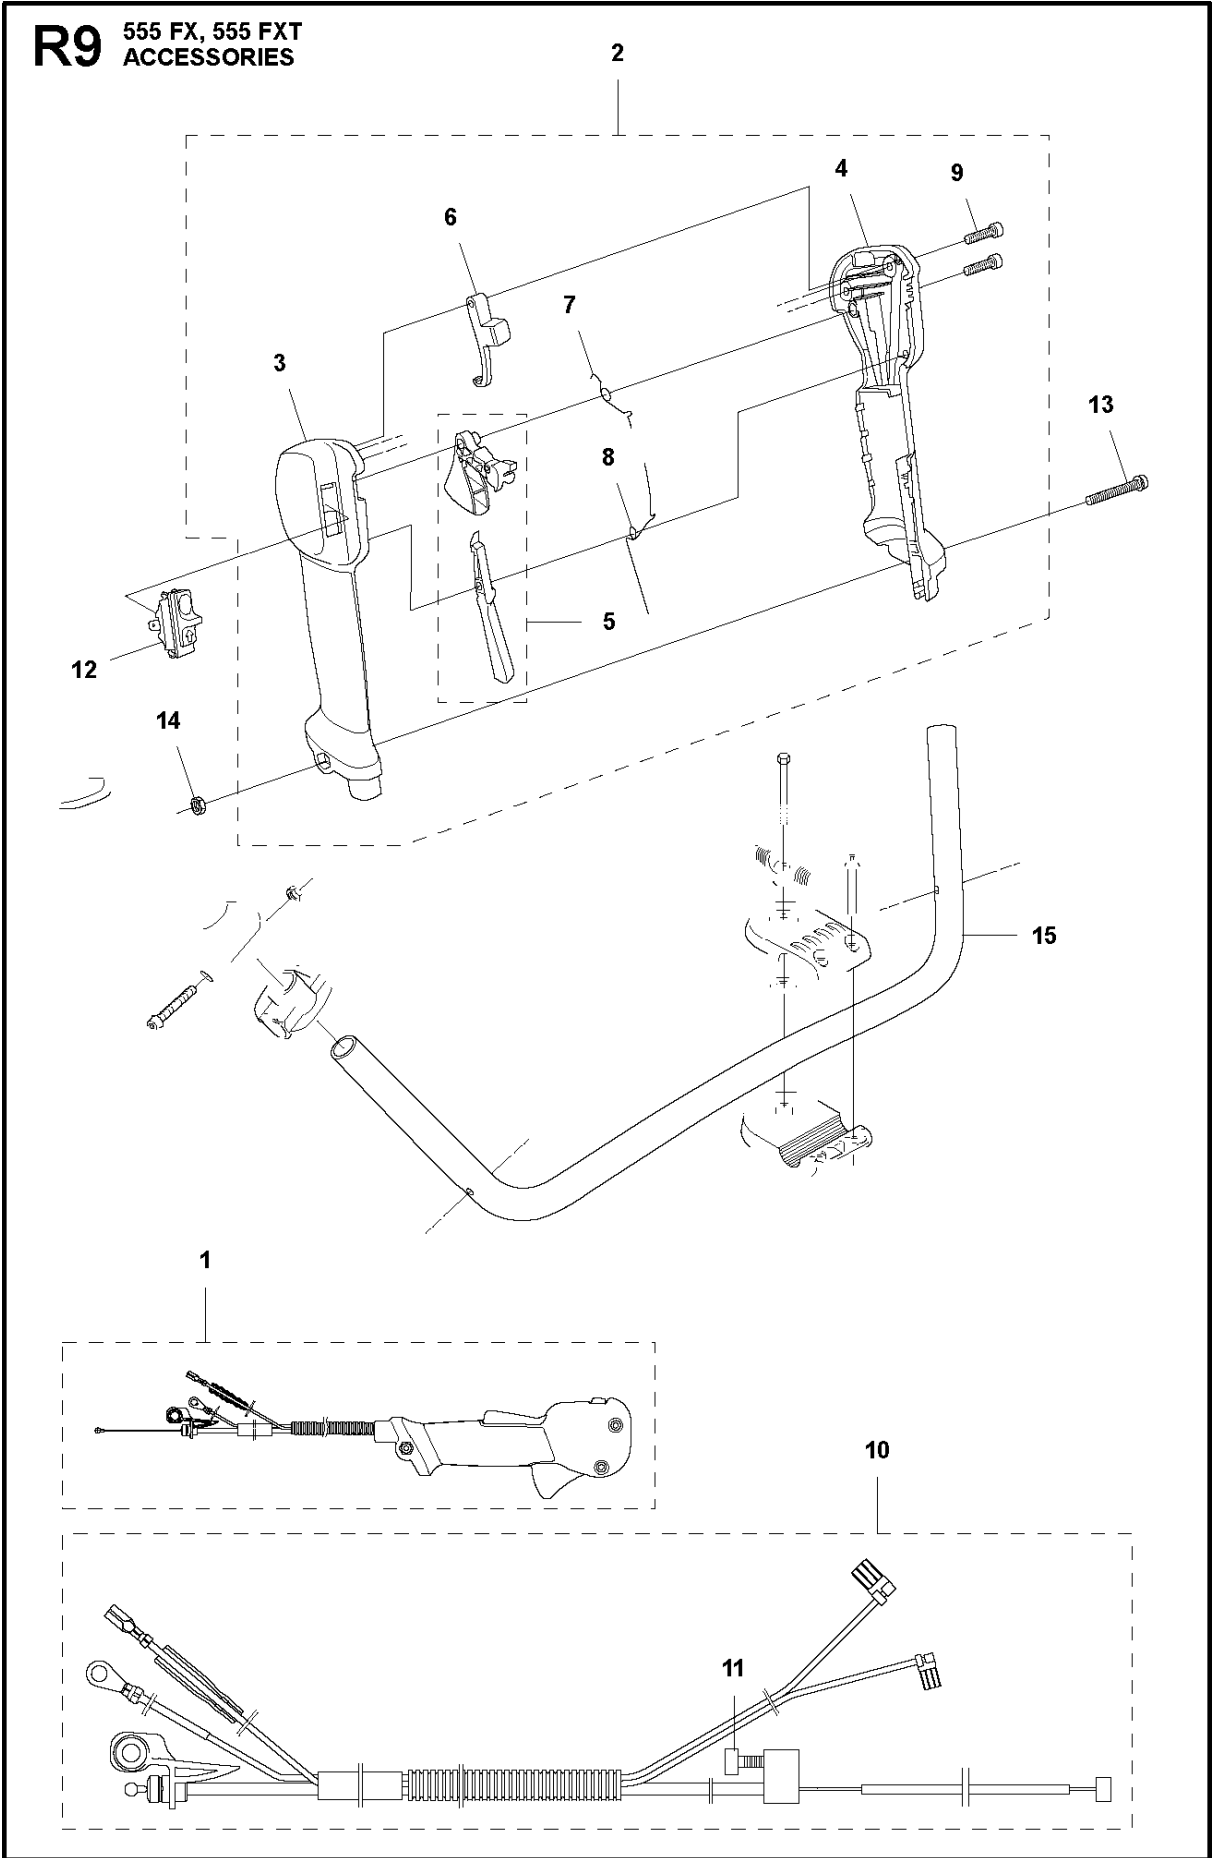

SPARE PARTS LIST

BRUSHCUTTERS/CLEARING SAWS

555 FX

Ref	Part No	Description	Remark	QTY	KIT
1	502 23 23-03	THROTTLE HANDLE ASSY	Index finger-operated throttle	1	
2	504 20 98-04	THROTTLE HANDLE ASSY	Index finger-operated throttle	1	1
3	537 18 07-11	HANDLE HALF		1	1, 2
4	537 18 08-11	HANDLE HALF		1	1, 2
5	506 49 77-01	THROTTLE CONTROL		1	1, 2
6	537 16 07-01	THROTTLE LOCKOUT		1	1, 2
7	537 17 42-01	SPRING THROTTLE TRIG		1	1, 2
8	537 17 43-01	SPRING		1	1, 2
9	503 21 66-74	SCREW IH SCT		2	1, 2
10	544 20 31-02	WIRING	Canada only	1	1, 10
11	503 21 66-16	SCREW IH SCT		1	
12	537 41 90-01	SWITCH		1	
13	503 20 07-82	SCREW IH SCFM		1	
14	503 22 10-13	HEXAGON NUT		1	
15	505 43 33-03	HANDLEBAR		1	

A2 555 FX, 555 FXT
BEVEL GEAR

BEVEL GEAR

555 FX

Ref	Part No	Description	Remark	QTY	KIT
1	537 42 82-04	BEVEL GEAR	Incl. Pos. 2-11	1	
2	537 42 83-01	GEAR HOUSING		1	1
3	738 21 01-10	BALL BEARING		1	1
4	503 25 25-01	BALL BEARING		1	1
5	735 31 33-10	CIRCLIP		1	1
6	503 25 18-01	BEARING		1	1
7	735 31 17-00	CIRCLIP		1	1
8	735 31 31-10	CIRCLIP		1	1
9	502 43 47-01	GEAR WHEEL KIT	Kit	1	1
10	503 20 15-01	SCREW		1	1
11	725 53 72-65	SCREW IHSCM		2	1
12	544 19 78-01	DRIVER		1	
13	537 34 35-02	SUPPORT FLANGE		1	
14	503 22 73-01	NUT		1	

SUSPENSION

555 FX

Ref	Part No	Description	Remark	QTY	KIT
1	581 97 88-01	SUSPENSION	FX, FXT	1	
2	544 37 83-01	RETAINER		1	
3	544 37 85-01	COVER		1	
4	506 06 88-01	SPRING		1	
5	544 36 77-01	PARALLEL PIN		1	
6	544 23 09-01	ANTIVIBRATION ELEMENT		2	
7	503 20 07-74	SCREW IHSCFM		3	
8	725 53 72-65	SCREW IHSCM		1	
9	502 19 71-01	SQUARE NUT		1	
10	503 85 73-02	COVER		1	
11	504 02 38-01	LOOP	Incl. Pos. 12-19	1	
12	537 39 57-01	BAND		1	11
13	537 20 18-03	LOOP		1	11
14	537 42 74-01	GUIDE RAIL		1	11
15	537 42 70-01	LEVER		1	11
16	537 42 73-01	NUT		1	11
17	544 25 07-01	WEAR PROTECTION		1	11
18	503 20 07-25	SCREW IHSCFM		1	11
19	503 23 00-11	WASHER		1	11
20	586 20 27-03	WEAR PROTECTION		1	