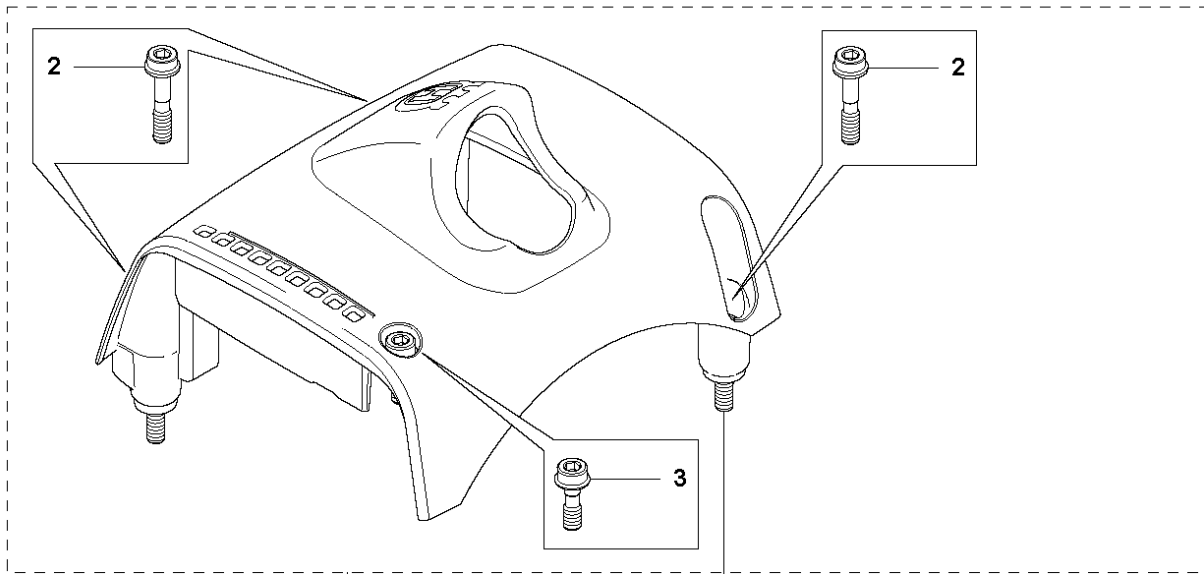

G 555
CYLINDER COVER

- 8 — **EEET**
- 8 — **EEF**
- 8 — **EEET**
- 8 — **EEET**

CYLINDER COVER

555 FX

Ref	Part No	Description	Remark	QTY KIT	
1	575 51 14-01	CYLINDER COVER ASSY	Spare part incl. Screws Pos. 2-3	1	
2	573 99 43-04	SCREW IHSCFMO	Captive Screw M5	3	1
3	573 99 43-01	SCREW IHSCFMO	Captive Screw M5	1	1
4	544 08 43-01	HEAT PROTECTOR		1	
5	503 20 07-76	SCREW IHSCFM		2	
6	505 49 26-01	PROTECTIVE COVER		1	
7	503 20 07-76	SCREW IHSCFM		2	
8	576 99 86-06	LABEL	FXT	1	
8	576 99 86-07	LABEL	FX	1	
8	576 99 86-08	LABEL	RXT	1	
8	576 99 86-09	LABEL	FRM	1