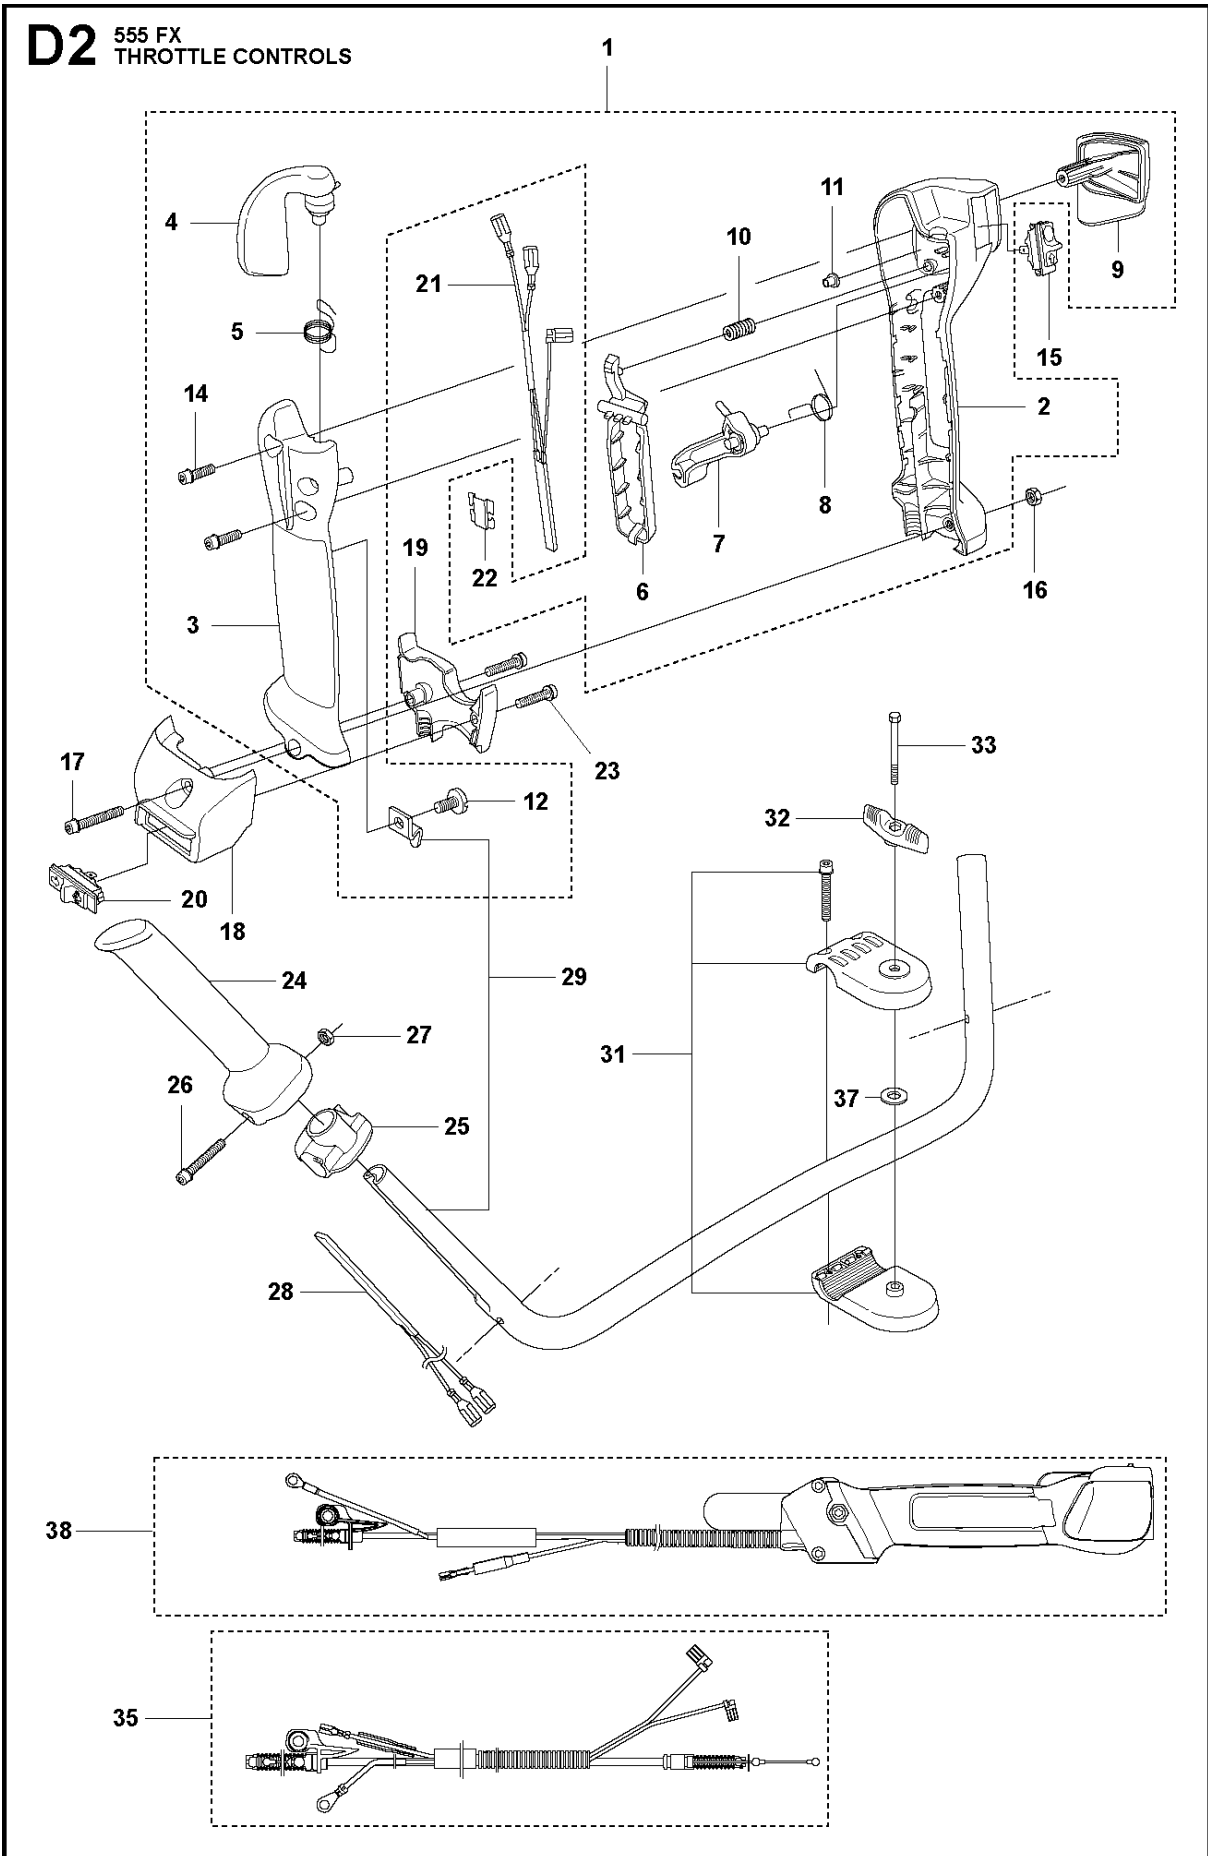

SPARE PARTS LIST

BRUSHCUTTERS/CLEARING SAWS

555 FX

Ref	Part No	Description	Remark	QTY	KIT
1	502 23 23-03	THROTTLE HANDLE ASSY	Index finger-operated throttle	1	
2	504 20 98-04	THROTTLE HANDLE ASSY	Index finger-operated throttle	1	1
3	537 18 07-11	HANDLE HALF		1	1, 2
4	537 18 08-11	HANDLE HALF		1	1, 2
5	506 49 77-01	THROTTLE CONTROL		1	1, 2
6	537 16 07-01	THROTTLE LOCKOUT		1	1, 2
7	537 17 42-01	SPRING THROTTLE TRIG		1	1, 2
8	537 17 43-01	SPRING		1	1, 2
9	503 21 66-74	SCREW IH SCT		2	1, 2
10	544 20 31-02	WIRING	Canada only	1	1, 10
11	503 21 66-16	SCREW IH SCT		1	
12	537 41 90-01	SWITCH		1	
13	503 20 07-82	SCREW IH SCFM		1	
14	503 22 10-13	HEXAGON NUT		1	
15	505 43 33-03	HANDLEBAR		1	

B 555
SHAFT

SHAFT

555 FX

Ref	Part No	Description	Remark	QTY KIT	
1	502 25 94-01	TUBE	Incl. Pos. 2-3, Reinforced	1	
2	544 32 05-01	SPACER		2	1
3	505 13 13-01	BEARING SHAFT	L=1257mm, Ø=10.5mm	1	1
4	544 15 67-01	DRIVE SHAFT	L=1401mm, Ø=9.0mm	1	
5	589 29 51-01	LABEL		1	

SUSPENSION

555 FX

Ref	Part No	Description	Remark	QTY	KIT
1	581 97 88-01	SUSPENSION	FX, FXT	1	
2	544 37 83-01	RETAINER		1	
3	544 37 85-01	COVER		1	
4	506 06 88-01	SPRING		1	
5	544 36 77-01	PARALLEL PIN		1	
6	544 23 09-01	ANTIVIBRATION ELEMENT		2	
7	503 20 07-74	SCREW IHSCFM		3	
8	725 53 72-65	SCREW IHSCM		1	
9	502 19 71-01	SQUARE NUT		1	
10	503 85 73-02	COVER		1	
11	504 02 38-01	LOOP	Incl. Pos. 12-19	1	
12	537 39 57-01	BAND		1	11
13	537 20 18-03	LOOP		1	11
14	537 42 74-01	GUIDE RAIL		1	11
15	537 42 70-01	LEVER		1	11
16	537 42 73-01	NUT		1	11
17	544 25 07-01	WEAR PROTECTION		1	11
18	503 20 07-25	SCREW IHSCFM		1	11
19	503 23 00-11	WASHER		1	11
20	586 20 27-03	WEAR PROTECTION		1	