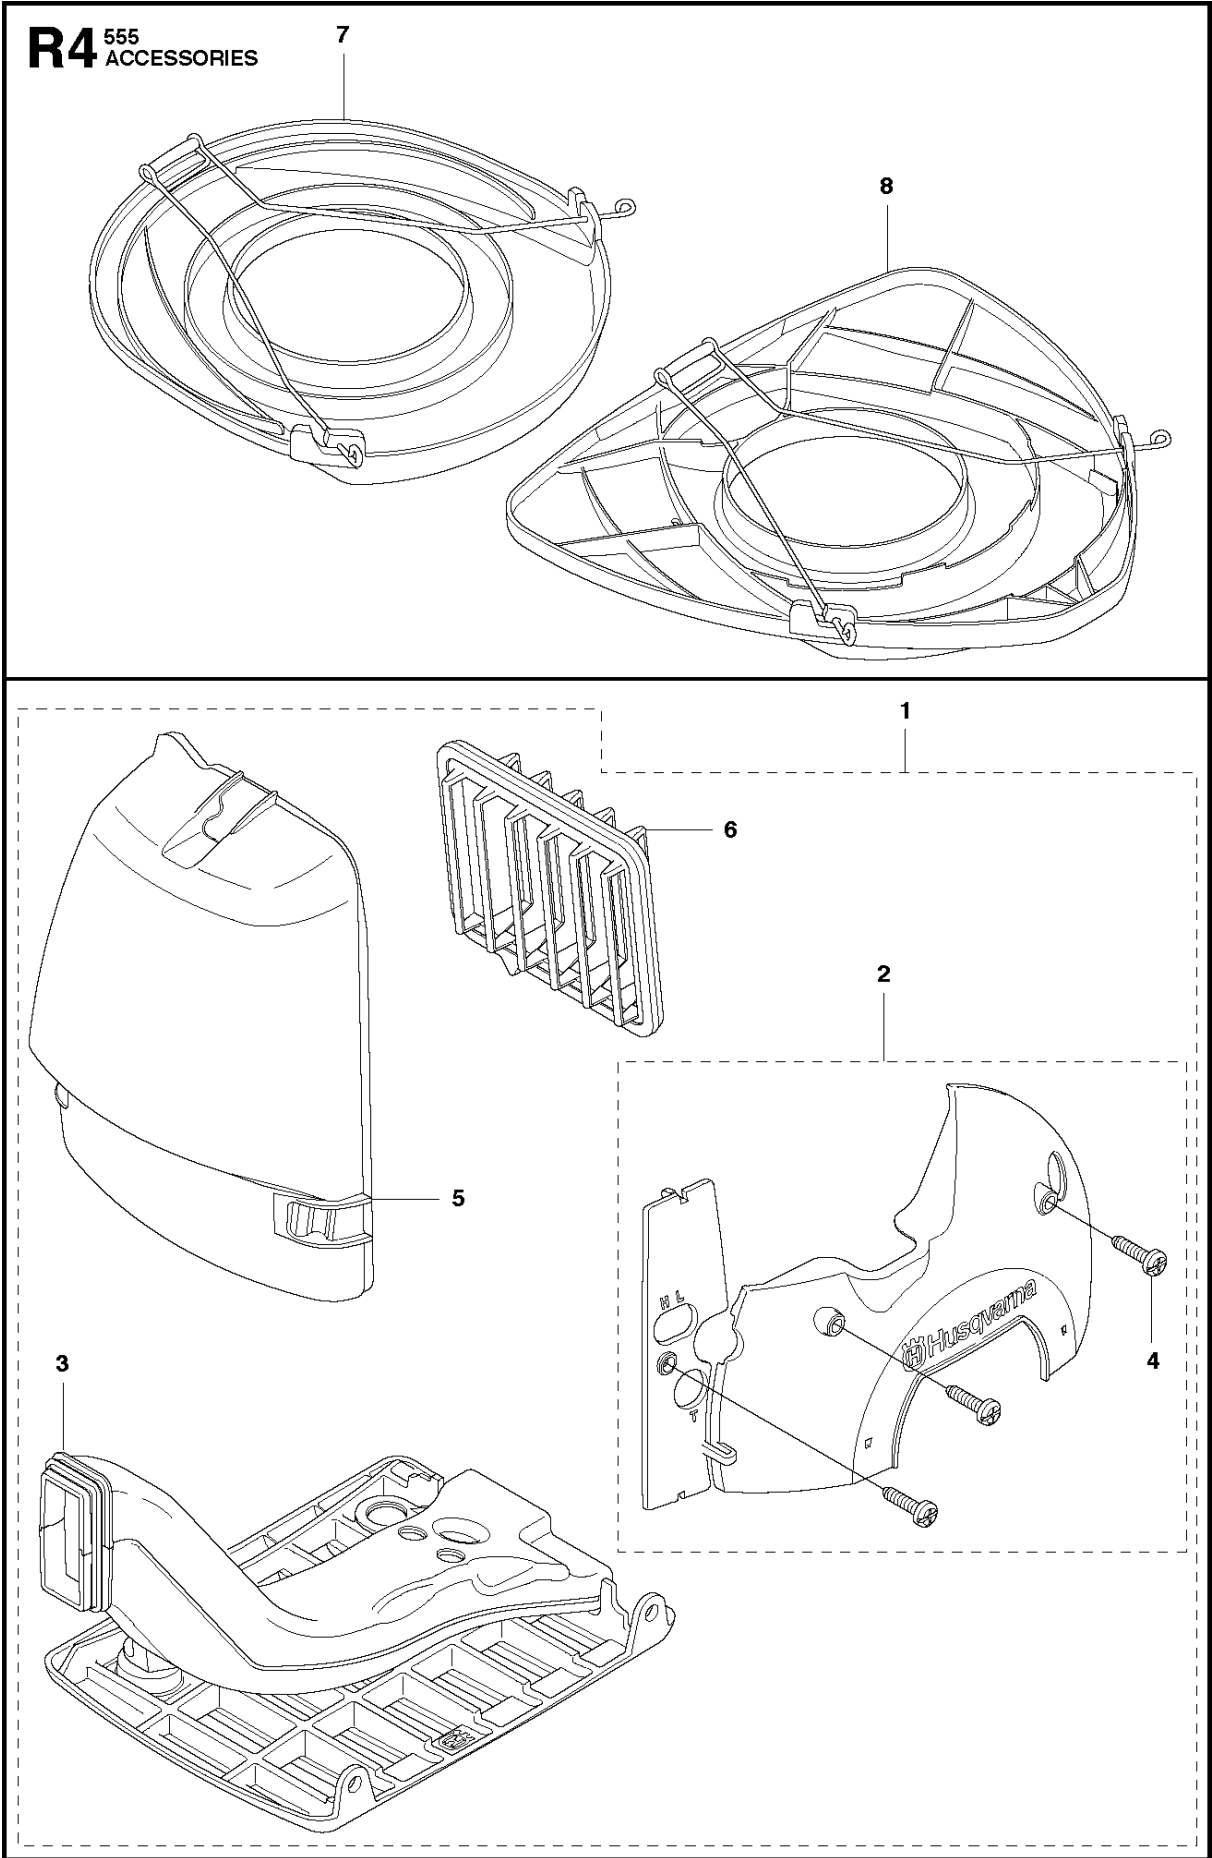

ACCESSORIES

555 FX

Ref	Part No	Description	Remark	QTY	KIT
1	502 43 58-01	WINTER KIT	Winter kit Incl. Pos. 2-6	1	
2	544 95 28-02	WINTER COVER		1	1
3	537 35 10-01	AIR DUCT		1	1
4	503 21 70-16	SCREW CCRPANT		3	1, 2
5	544 87 02-01	COVER		1	1
6	537 41 08-04	FILTER	Nylon 25μ, Winter	1	1
7	537 31 29-01	TRANSPORT GUARD		1	
8	544 35 91-01	TRANSPORT GUARD		1