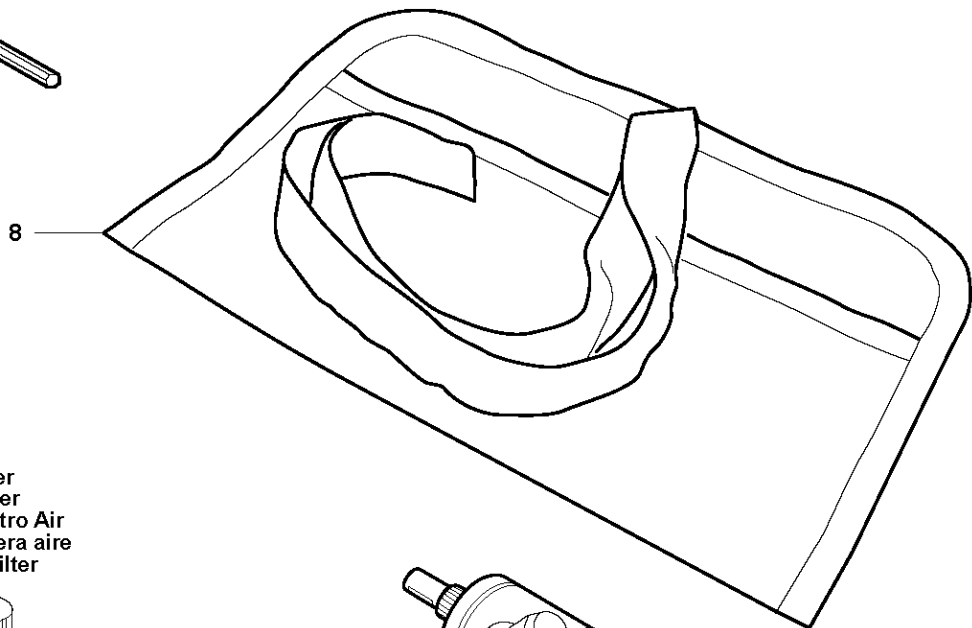

R1 ⁵⁵⁵
ACCESSORIES