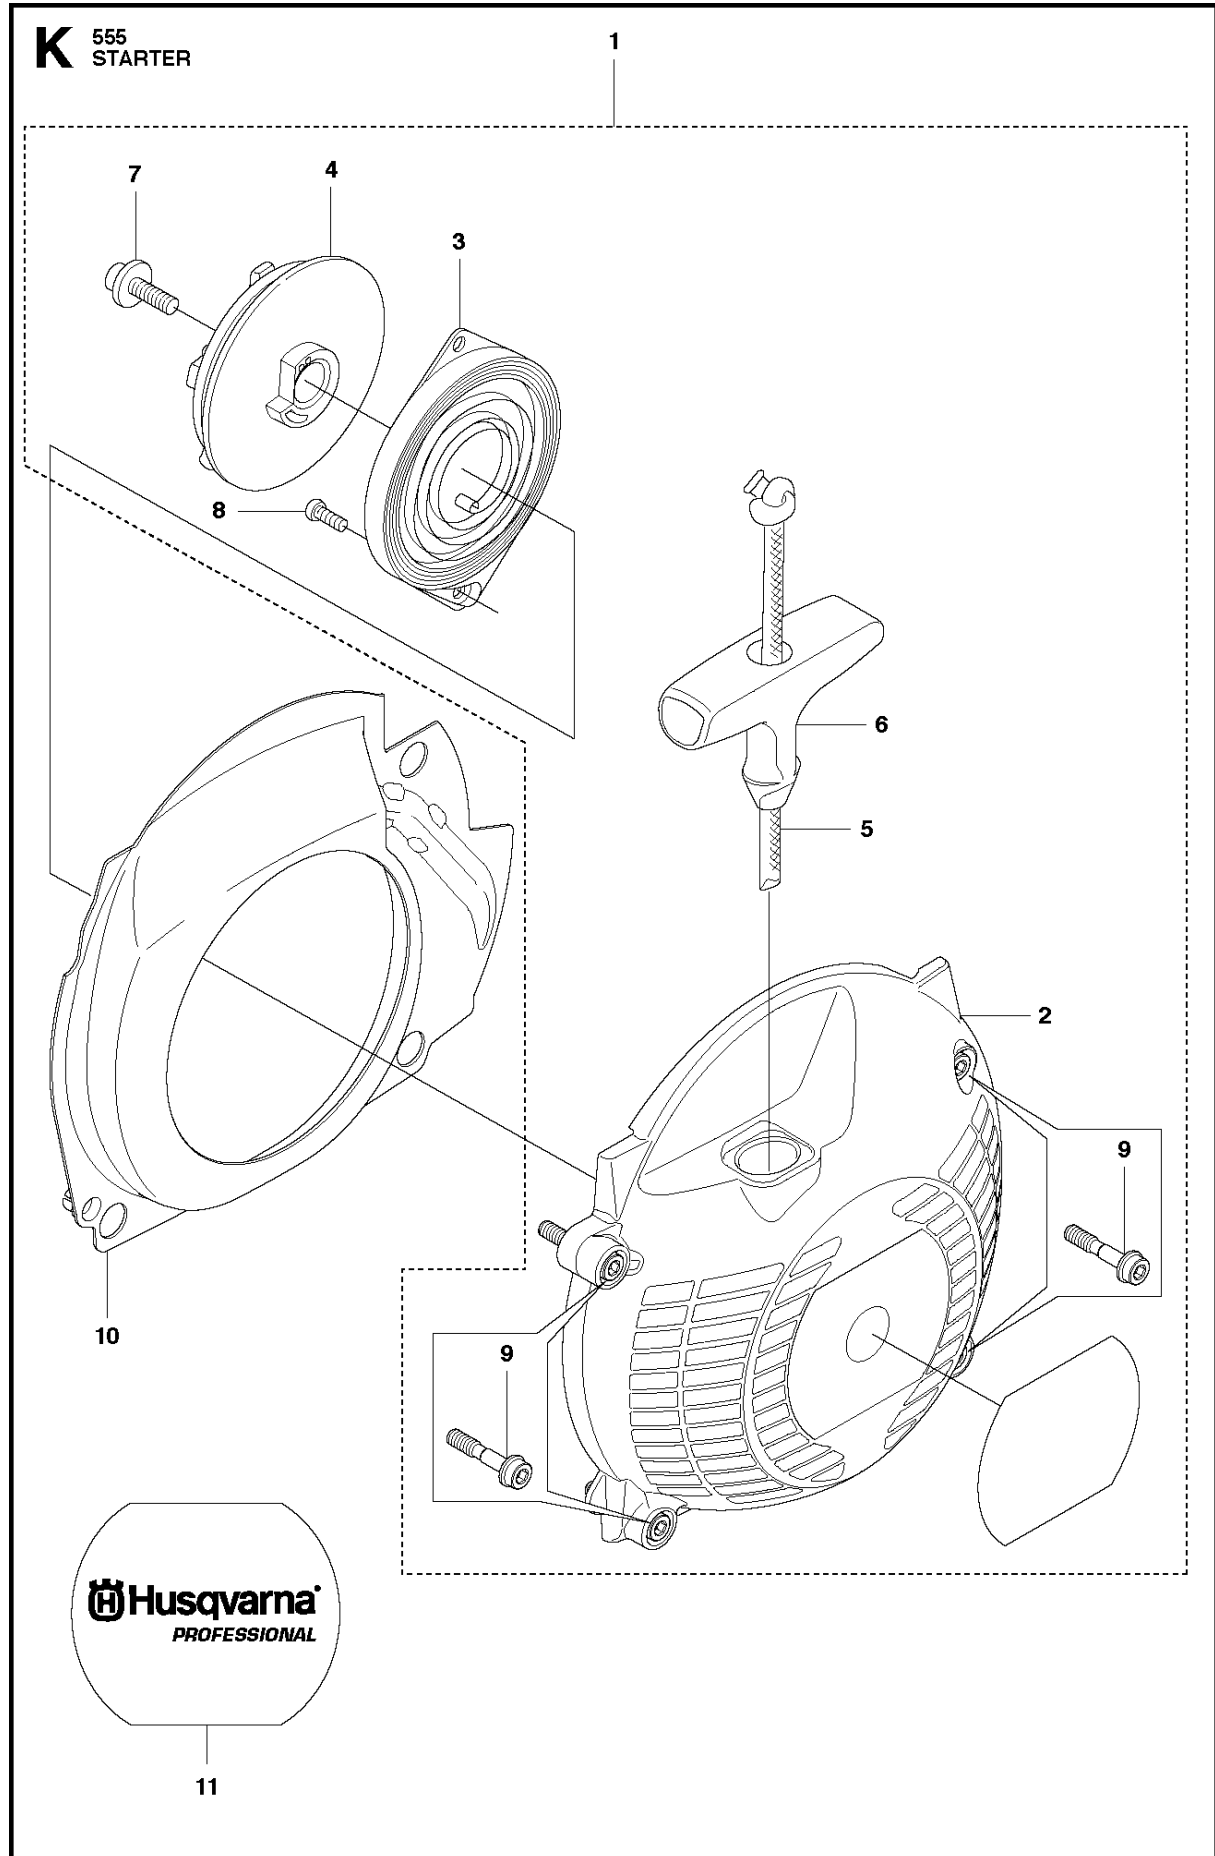

STARTER

555 FX

Ref	Part No	Description	Remark	QTY KIT	
1	575 51 17-01	STARTER ASSY	Incl. Pos. 2-9	1	
2	575 51 26-01	STARTER HOUSING	Spare part incl. Screws Pos. 9	1	1
3	502 20 06-01	SPRING CASSETTE ASSY		1	1
4	503 95 73-01	STARTER PULLEY		1	1
5	505 30 51-25	STARTER CORD		1	1
6	537 23 25-01	STARTER HANDLE		1	1
7	503 21 69-16	SCREW IH SCT		1	1
8	503 21 29-06	SCREW CCRPANT		2	1
9	573 99 43-04	SCREW IHSCFMO	Captive Screw M5	4	1, 2
10	537 34 56-01	AIR CONDUCTOR		1	
11	576 46 81-02	LABEL		1