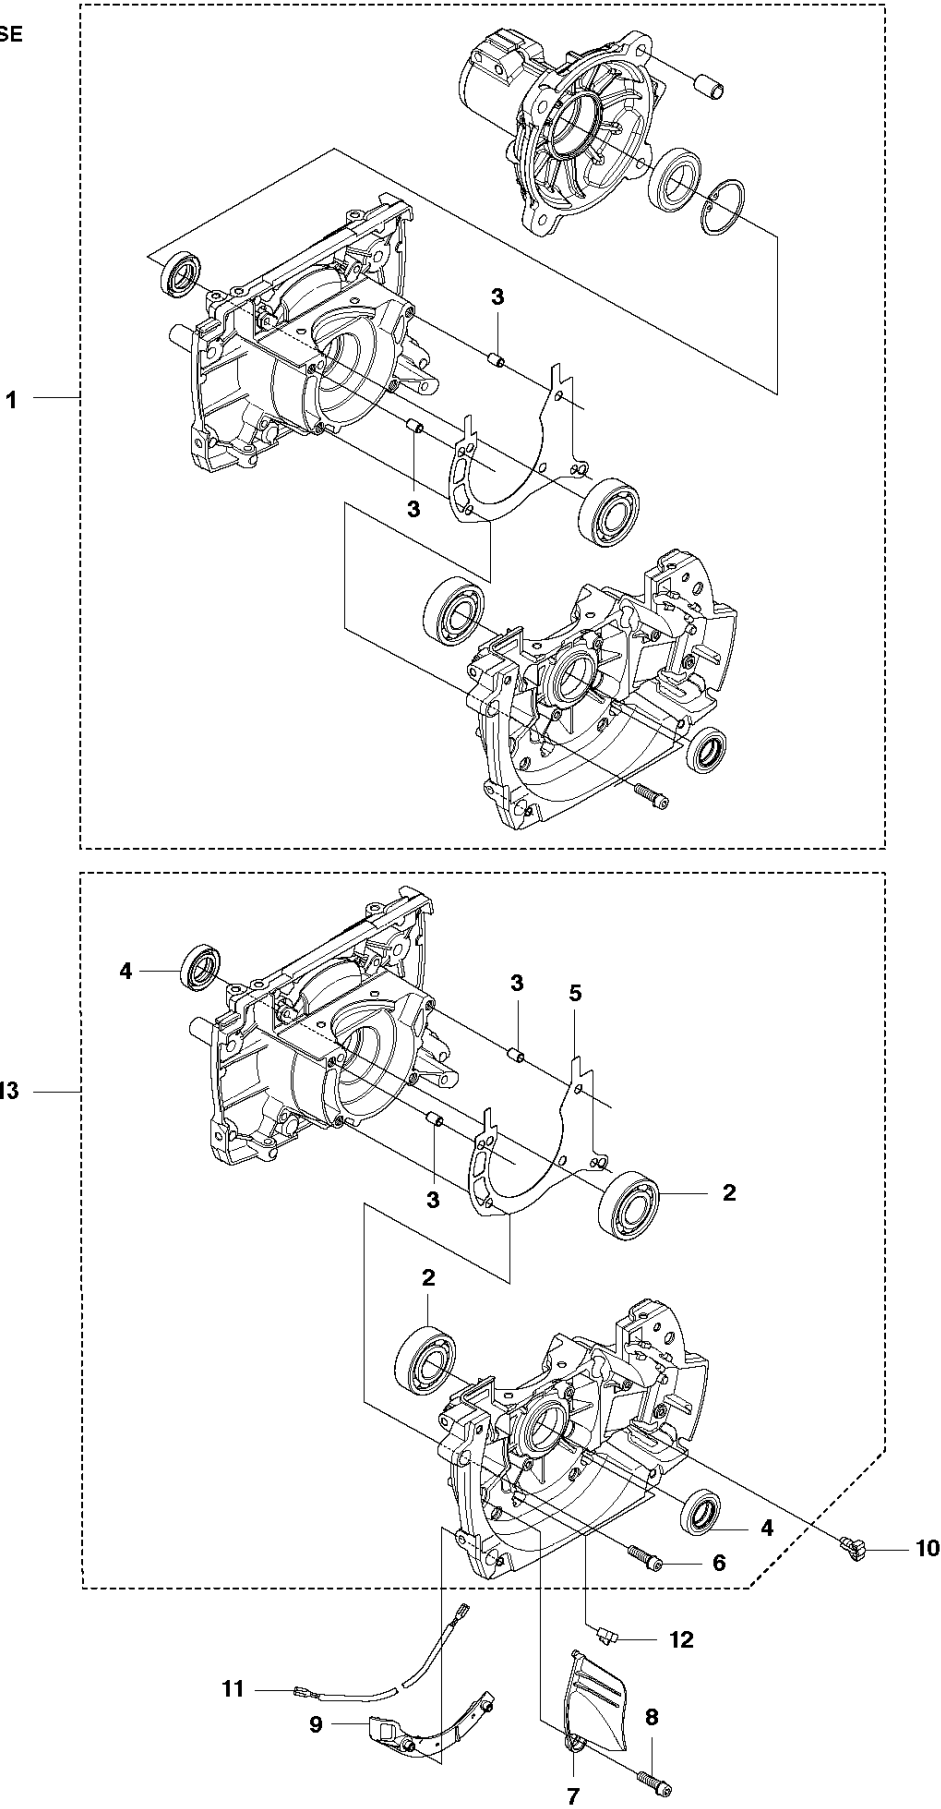

P 555
CRANKCASE

CRANKCASE

555 FX

Ref	Part No	Description	Remark	QTY	KIT
1	503 91 15-01	CRANKCASE ASSY	up to s/n - 20191600180.	1	
2	503 25 08-01	BEARING		2	1
3	593 80 60-01	GUIDE BUSHING	from s/n 20175100007 -	2	1
3	720 13 07-10	PARALLEL PIN	up to s/n - 20175100006	2	1
4	503 26 02-04	SEALING RING		2	1
5	537 34 67-01	GASKET	up to s/n - 20175100006	1	1
5	590 18 23-01	GASKET	from s/n 20175100007 -	1	1
6	503 20 02-30	SCREW IHSCFM		5	1
7	544 09 45-01	NOZZLE		1	
8	503 20 25-16	SCREW IHSCM		1	
9	544 09 44-01	CABLE HOLDER		1	
10	540 07 01-01	RETAINER		1	
11	544 33 18-01	SHORT CIRCUIT CABLE		1	
12	501 04 44-01	RETAINER		2	
13	544 95 25-03	CRANKCASE	from s/n 20191600181-	1