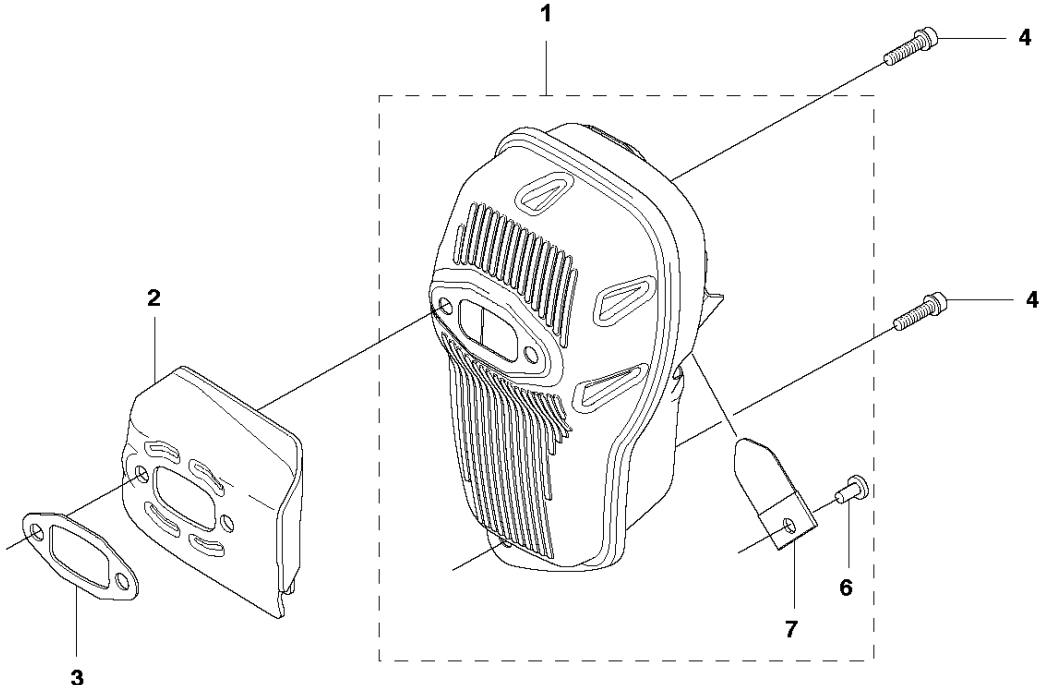

H 555
MUFFLER

MUFFLER

555 FX

Ref	Part No	Description	Remark	QTY	KIT
1	537 36 03-01	MUFFLER ASSY	Mesh	1	
2	537 34 57-01	PLATE		1	
3	503 82 11-01	GASKET		1	
4	503 20 02-20	SCREW IHSCFM		3	
5	504 03 79-01	MUFFLER	Pipe	1	
6	724 12 87-59	SCREW CRPANM		1	1
7	537 35 46-01	SPARK ARRESTOR SCREE		1	1