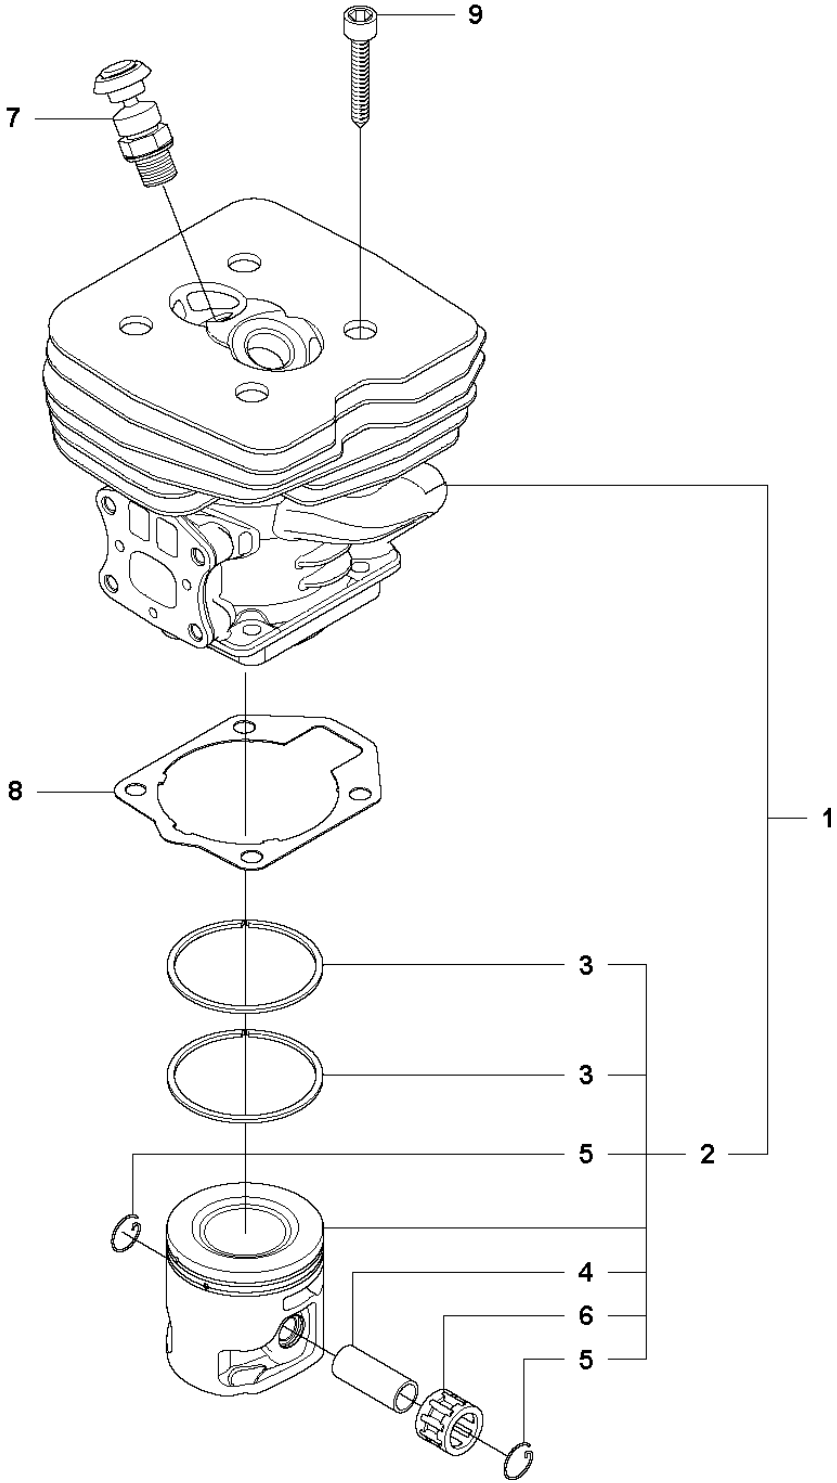

STARTER

555 FX

Ref	Part No	Description	Remark	QTY KIT	
1	575 51 17-01	STARTER ASSY	Incl. Pos. 2-9	1	
2	575 51 26-01	STARTER HOUSING	Spare part incl. Screws Pos. 9	1	1
3	502 20 06-01	SPRING CASSETTE ASSY		1	1
4	503 95 73-01	STARTER PULLEY		1	1
5	505 30 51-25	STARTER CORD		1	1
6	537 23 25-01	STARTER HANDLE		1	1
7	503 21 69-16	SCREW IH SCT		1	1
8	503 21 29-06	SCREW CCRPANT		2	1
9	573 99 43-04	SCREW IHSCFMO	Captive Screw M5	4	1, 2
10	537 34 56-01	AIR CONDUCTOR		1	
11	576 46 81-02	LABEL		1	

L 555
IGNITION SYSTEM

IGNITION SYSTEM

555 FX

Ref	Part No	Description	Remark	QTY	KIT
1	504 70 87-01	IGNITION MODULE	Pos. 2-3	1	
2	537 41 22-01	SPARK PLUG CAP		1	1
3	501 48 56-01	CONTACT SPRING		1	1
4	503 20 25-16	SCREW IHSCM		2	
5	503 23 51-11	SPARK PLUG	NGK BPMR7A	1	
6	537 24 05-01	FLYWHEEL ASSY	RXT, FX, FRM Incl. Pos. 7-10	1	
6	537 24 05-02	FLYWHEEL ASSY	FXT Incl. Pos. 7-10	1	
7	503 81 24-01	STARTER PAWL		2	6
8	503 81 29-01	SPRING		2	6
9	501 81 99-03	SCREW		2	6
10	503 23 00-42	WASHER		2	6
11	503 22 04-01	NUT		1	
12	587 05 98-01	STATOR ASSY	FXT	1	
13	544 44 43-01	SCREW IH SCT	FXT	2	

M 555
CYLINDER & PISTON

CYLINDER PISTON

555 FX

Ref	Part No	Description	Remark	QTY	KIT
1	544 98 60-02	CYLINDER ASSY	Incl. Pos. 2-6	1	
2	576 95 48-02	PISTON ASSY	Incl. Pos. 3-6	1	1
3	502 65 39-01	PISTON RING		2	1, 2
4	505 49 57-01	PISTON PIN		1	1, 2
5	505 49 58-01	CIRCLIP		2	1, 2
6	501 45 16-01	NEEDLE BEARING		1	1, 2
7	544 20 00-01	DECOMPRESSION VALVE		1	
8	537 34 68-01	GASKET		1	
9	725 53 33-55	SCREW IHSCM		4	