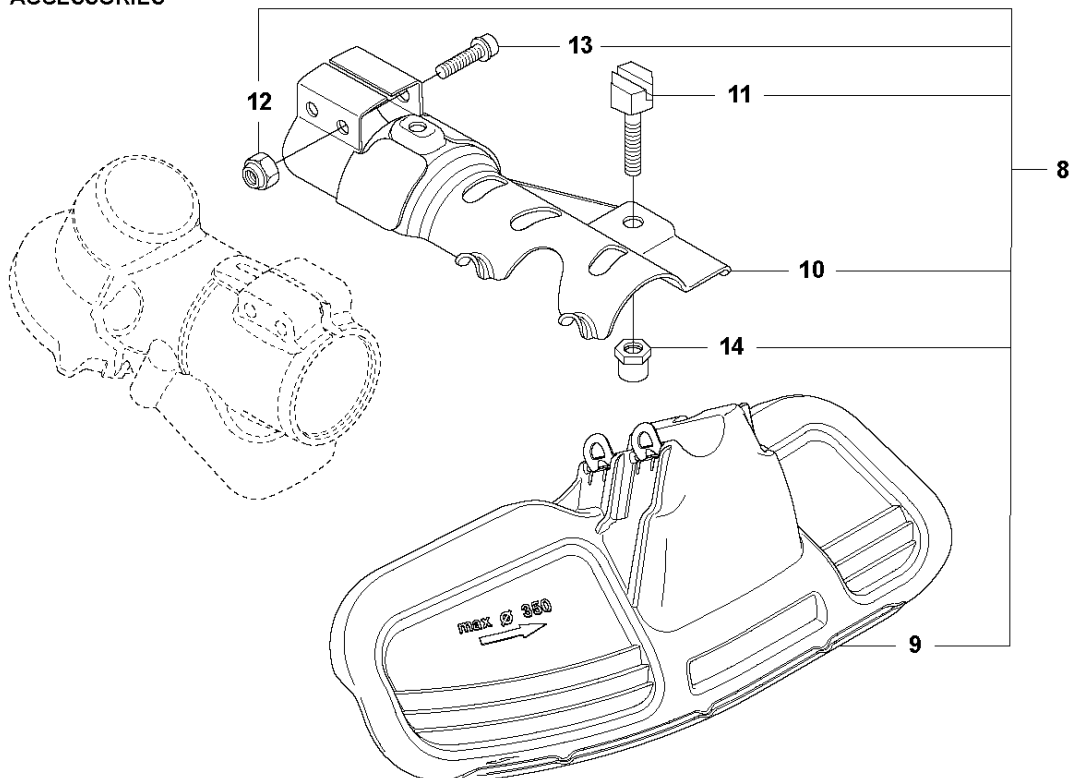

555 FX, 555 FXT
ACCESSORIES