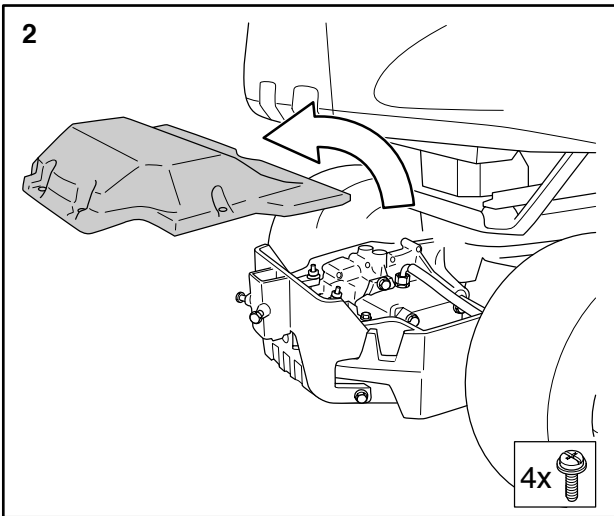

# Rake

**529 76 79-01**

Read the instructions carefully before using the product

529 76 79-01

**P. Olssons i Linderöd AB**

1

 18 kg (Net)  
38 kg (Gross)