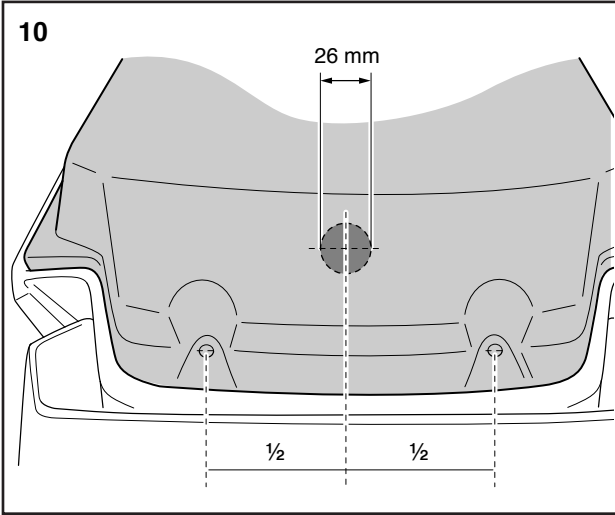

# Rake

**529 76 79-01**

Read the instructions carefully before using the product

529 76 79-01

**P. Olssons i Linderöd AB**

1

 18 kg (Net)  
38 kg (Gross)