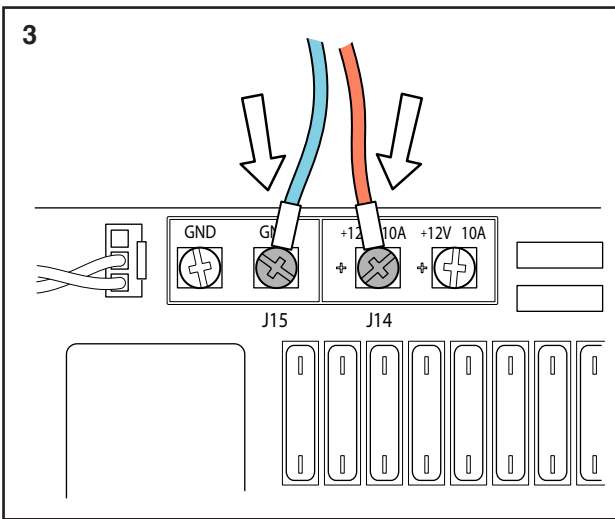

# Rake

**529 76 79-01**

Read the instructions carefully before using the product

529 76 79-01

**P. Olssons i Linderöd AB**

1

 18 kg (Net)  
38 kg (Gross)