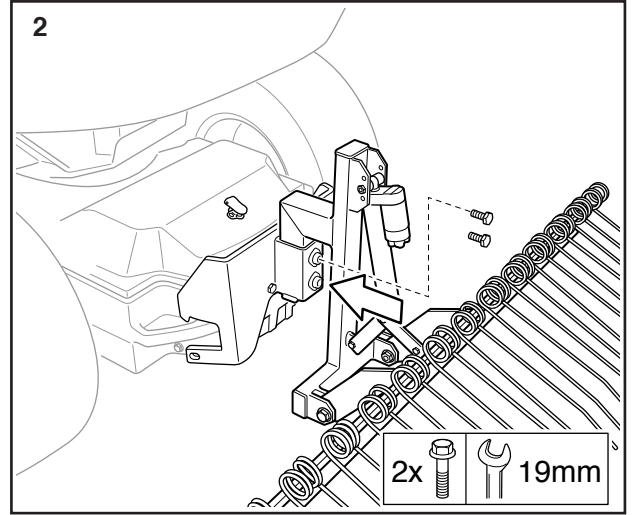

# Rake

**529 76 79-01**

Read the instructions carefully before using the product

529 76 79-01

**P. Olssons i Linderöd AB**

1

 18 kg (Net)  
38 kg (Gross)