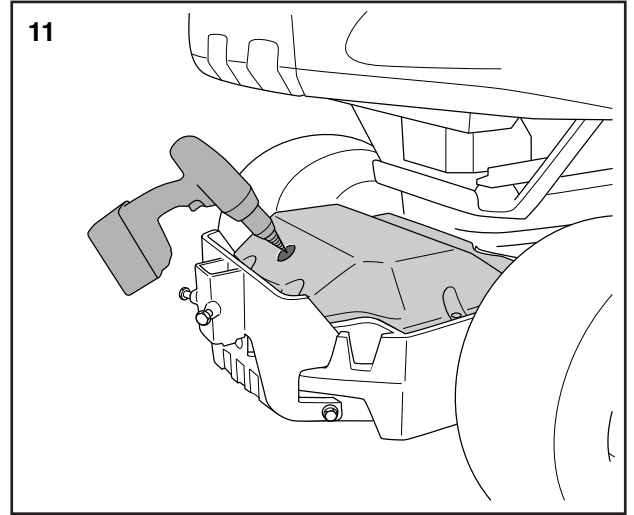

# Rake

**529 76 79-01**

Read the instructions carefully before using the product

529 76 79-01

**P. Olssons i Linderöd AB**

1

 18 kg (Net)  
38 kg (Gross)