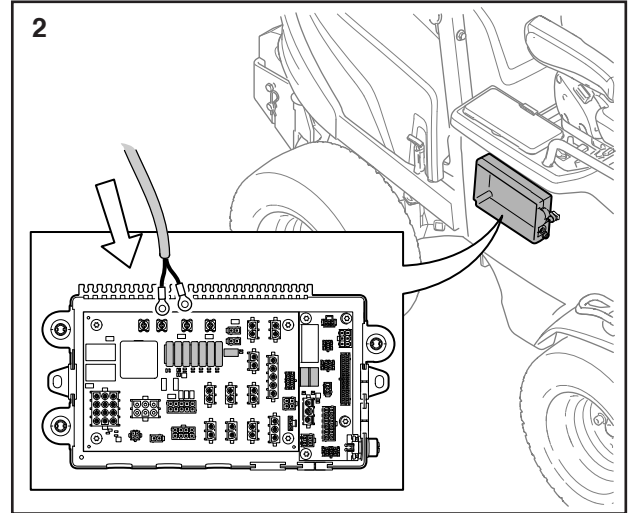

# Rake

**529 76 79-01**

Read the instructions carefully before using the product

529 76 79-01

**P. Olssons i Linderöd AB**

1

 18 kg (Net)  
38 kg (Gross)