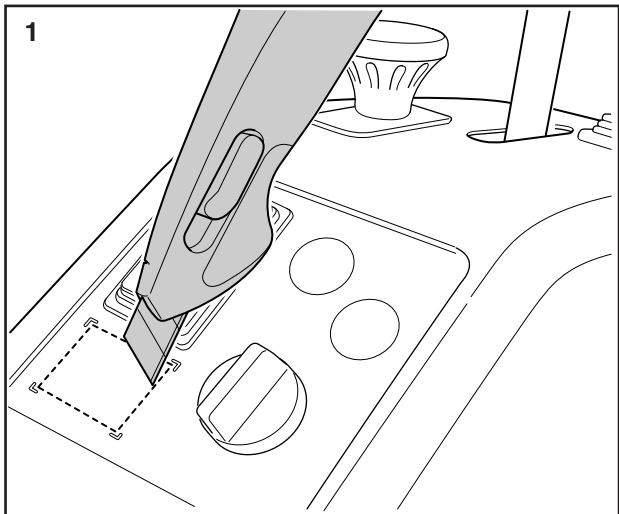

# Rake

**529 76 79-01**

Read the instructions carefully before using the product

529 76 79-01

**P. Olssons i Linderöd AB**

1

 18 kg (Net)  
38 kg (Gross)