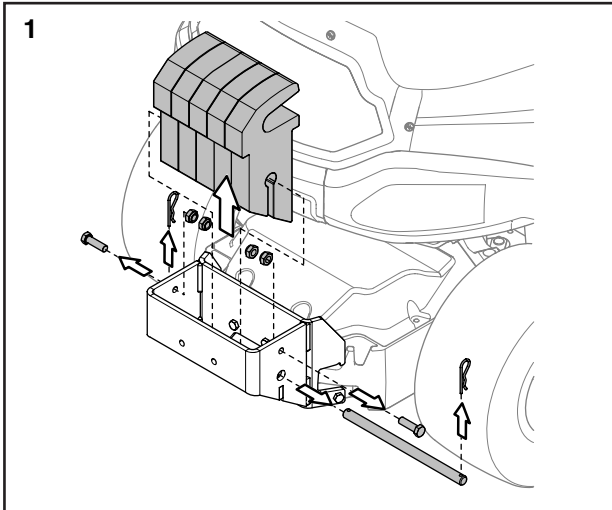

# Rake

**529 76 79-01**

Read the instructions carefully before using the product

529 76 79-01

**P. Olssons i Linderöd AB**

1

 18 kg (Net)  
38 kg (Gross)