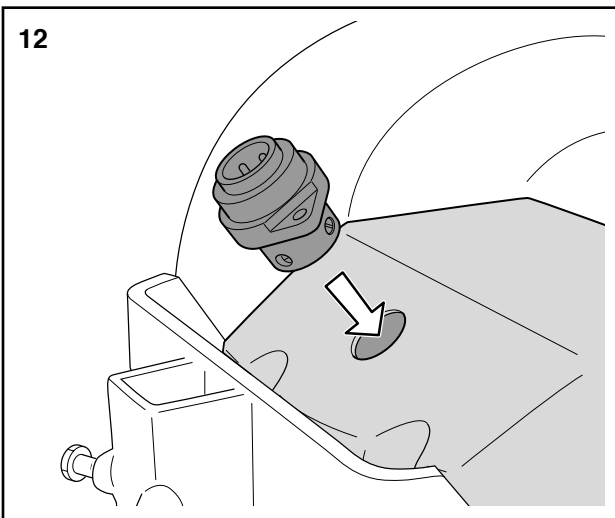

# Rake

**529 76 79-01**

Read the instructions carefully before using the product

529 76 79-01

**P. Olssons i Linderöd AB**

1

 18 kg (Net)  
38 kg (Gross)