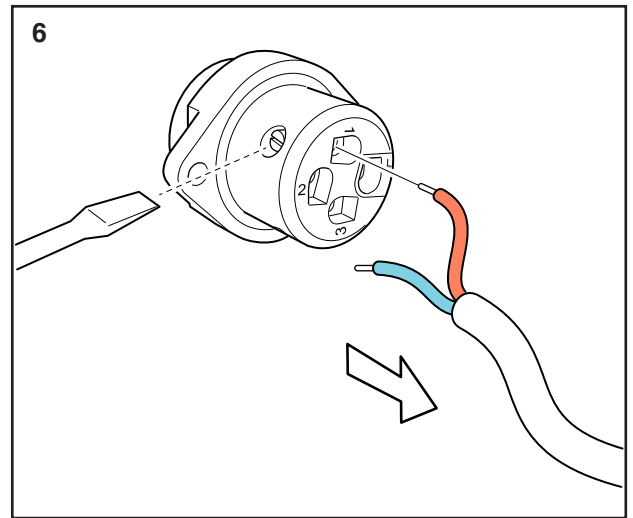

# Rake

**529 76 79-01**

Read the instructions carefully before using the product

529 76 79-01

**P. Olssons i Linderöd AB**

1

 18 kg (Net)  
38 kg (Gross)