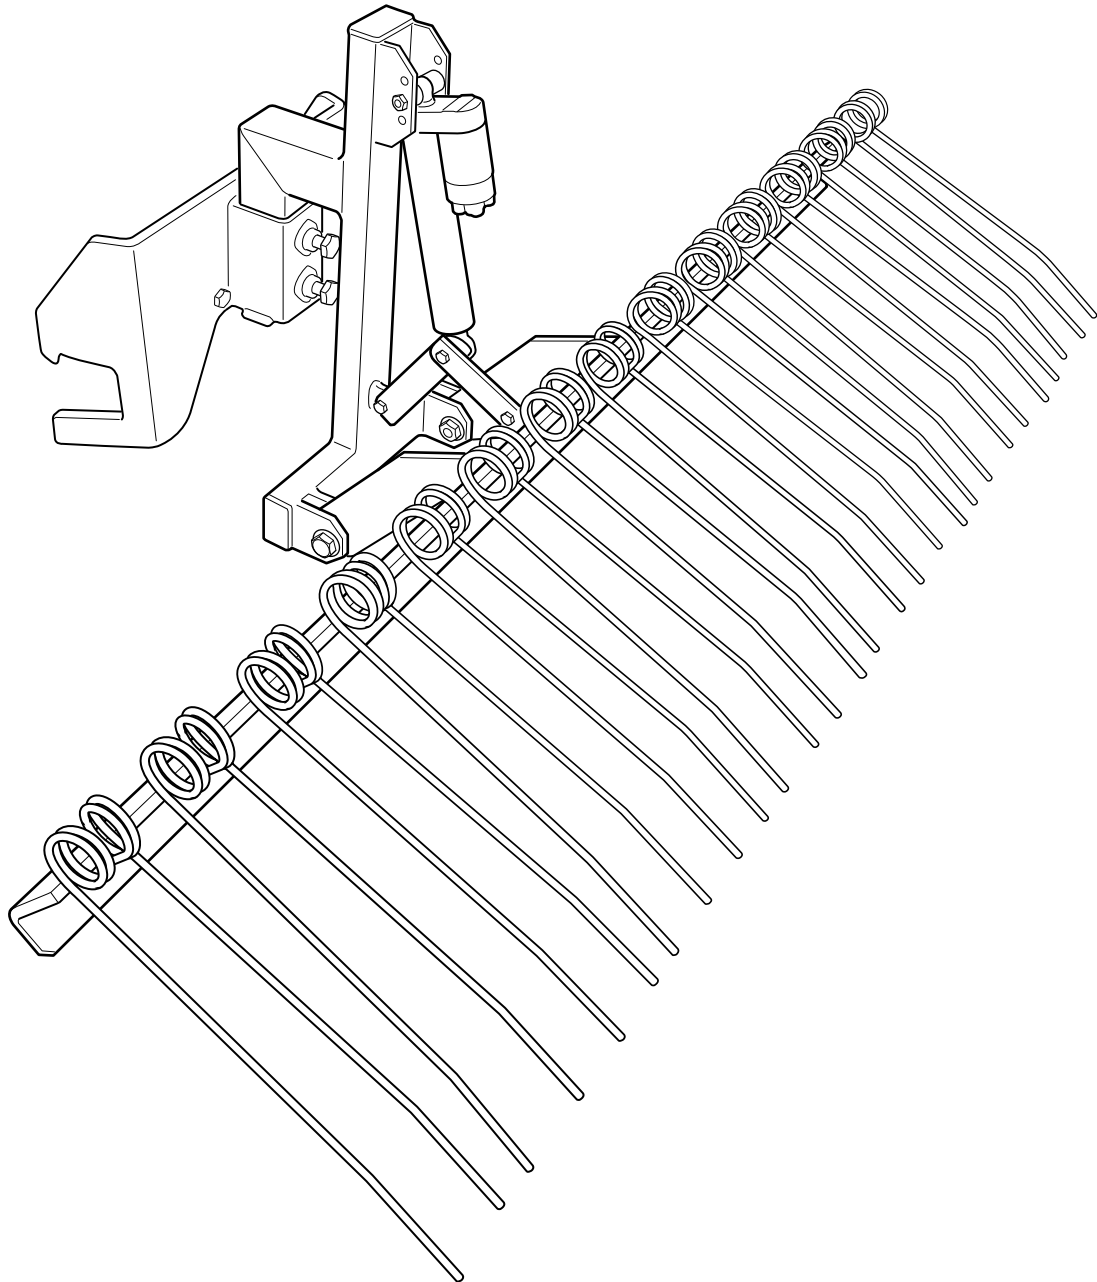

# Rake

**529 76 79-01**

Read the instructions carefully before using the product

529 76 79-01

**P. Olssons i Linderöd AB**

1

 18 kg (Net)  
38 kg (Gross)