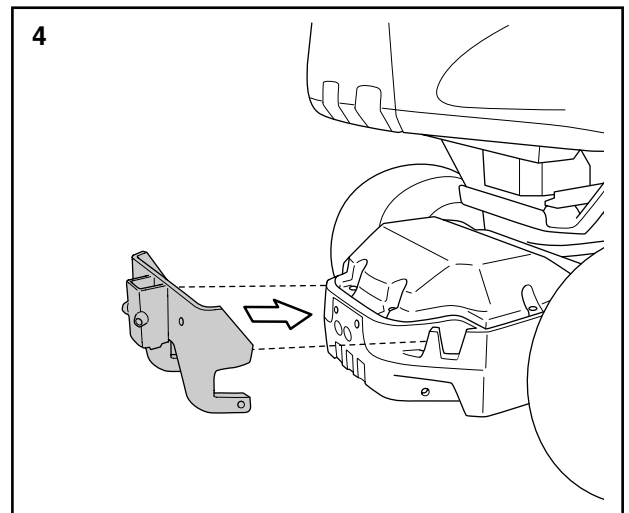

# Rake

**529 76 79-01**

Read the instructions carefully before using the product

529 76 79-01

**P. Olssons i Linderöd AB**

1

 18 kg (Net)  
38 kg (Gross)