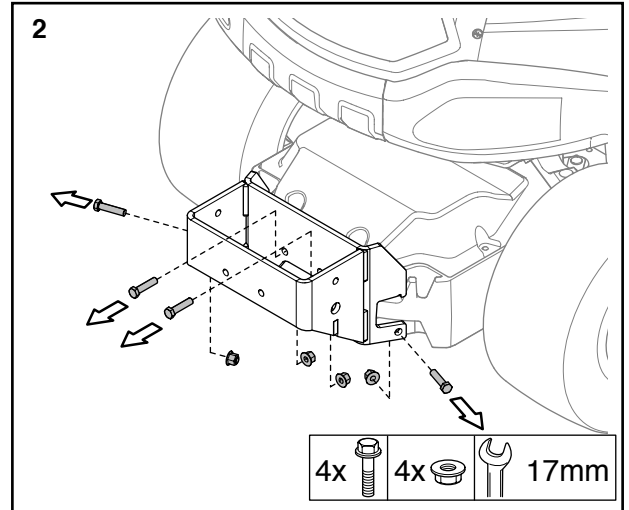

# Rake

**529 76 79-01**

Read the instructions carefully before using the product

529 76 79-01

**P. Olssons i Linderöd AB**

1

 18 kg (Net)  
38 kg (Gross)