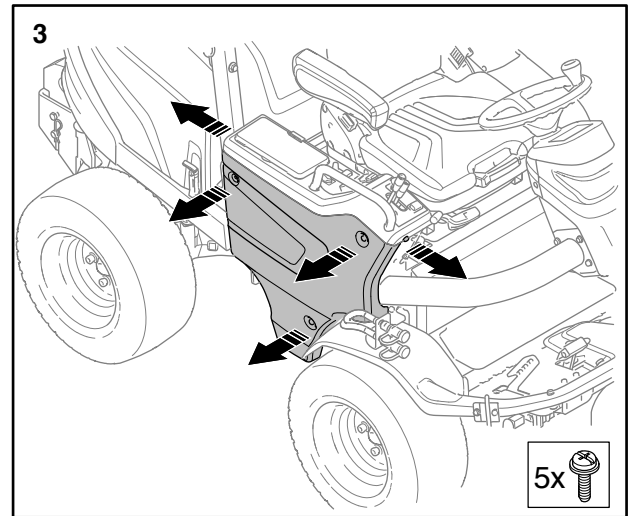

# Rake

**529 76 79-01**

Read the instructions carefully before using the product

529 76 79-01

**P. Olssons i Linderöd AB**

1

 18 kg (Net)  
38 kg (Gross)