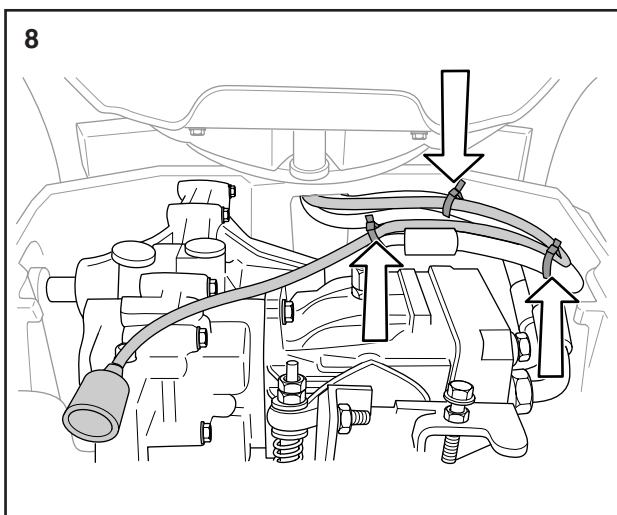

# Rake

**529 76 79-01**

Read the instructions carefully before using the product

529 76 79-01

**P. Olssons i Linderöd AB**

1

 18 kg (Net)  
38 kg (Gross)