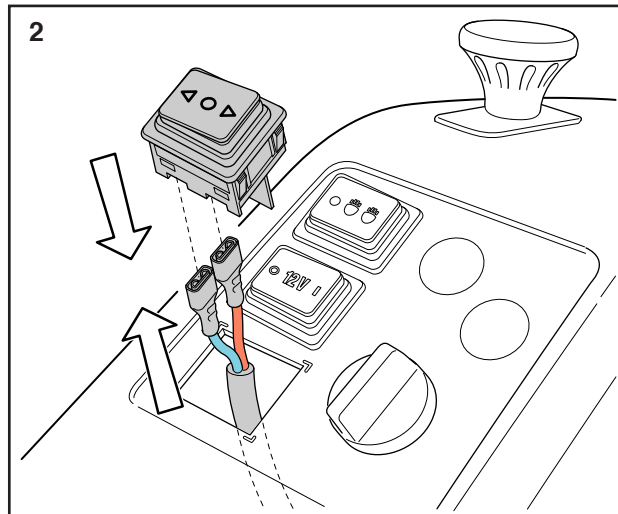

# Rake

**529 76 79-01**

Read the instructions carefully before using the product

529 76 79-01

**P. Olssons i Linderöd AB**

1

 18 kg (Net)  
38 kg (Gross)