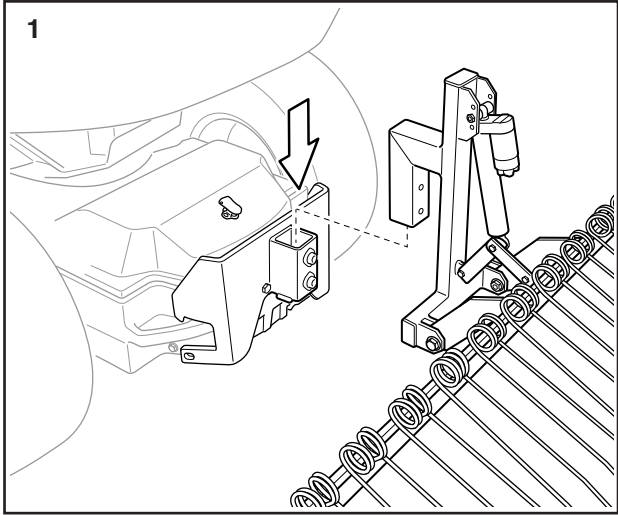

# Rake

**529 76 79-01**

Read the instructions carefully before using the product

529 76 79-01

**P. Olssons i Linderöd AB**

1

 18 kg (Net)  
38 kg (Gross)