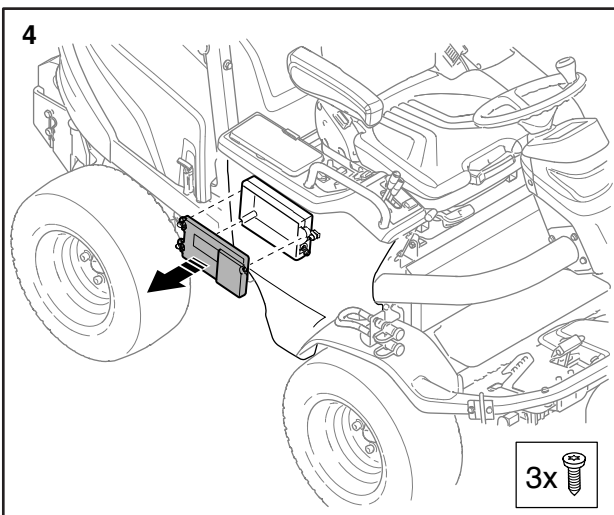

# Rake

**529 76 79-01**

Read the instructions carefully before using the product

529 76 79-01

**P. Olssons i Linderöd AB**

1

 18 kg (Net)  
38 kg (Gross)