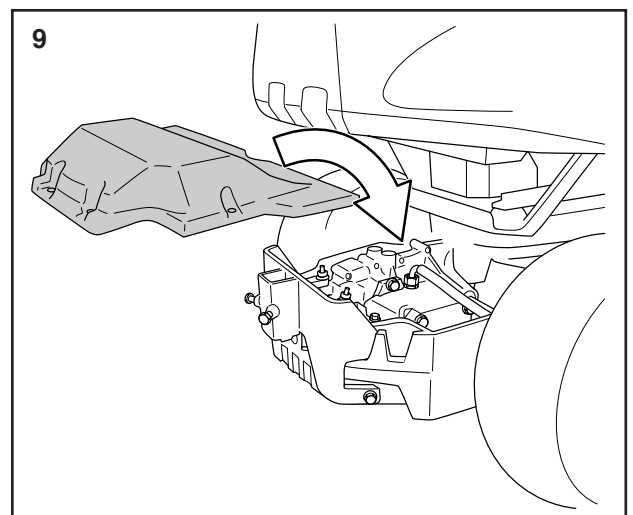

# Rake

**529 76 79-01**

Read the instructions carefully before using the product

529 76 79-01

**P. Olssons i Linderöd AB**

1

 18 kg (Net)  
38 kg (Gross)