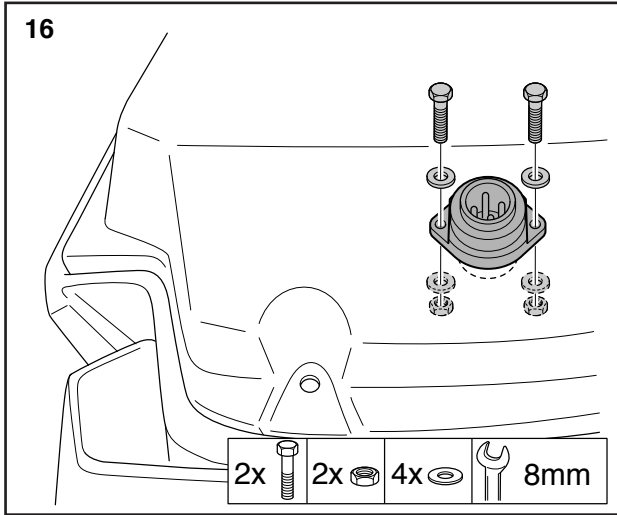

# Rake

**529 76 79-01**

Read the instructions carefully before using the product

529 76 79-01

**P. Olssons i Linderöd AB**

1

 18 kg (Net)  
38 kg (Gross)