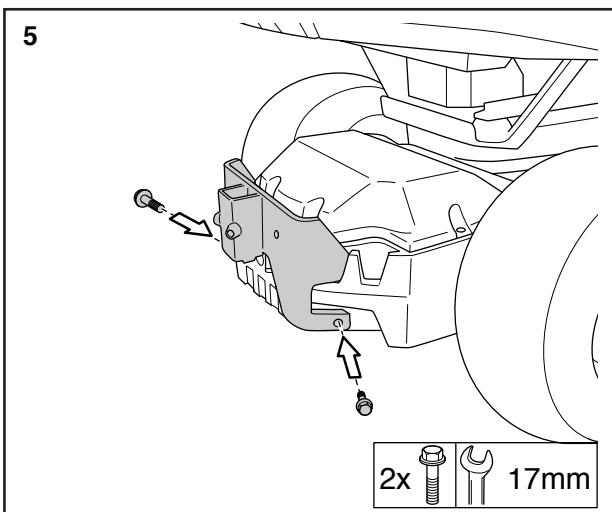

# Rake

**529 76 79-01**

Read the instructions carefully before using the product

529 76 79-01

**P. Olssons i Linderöd AB**

1

 18 kg (Net)  
38 kg (Gross)