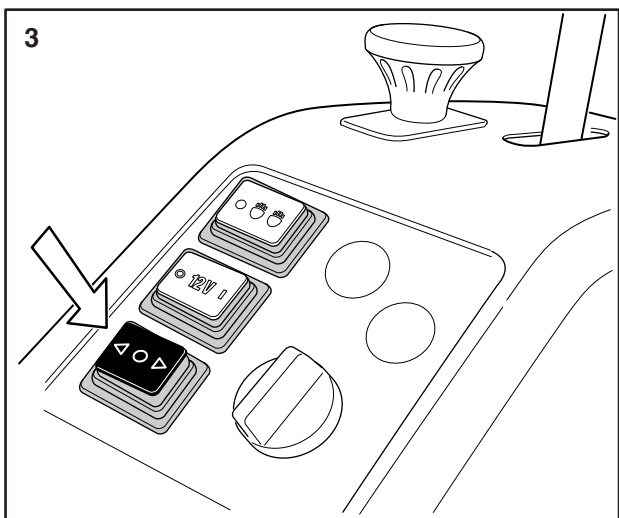

# Rake

**529 76 79-01**

Read the instructions carefully before using the product

529 76 79-01

**P. Olssons i Linderöd AB**

1

 18 kg (Net)  
38 kg (Gross)