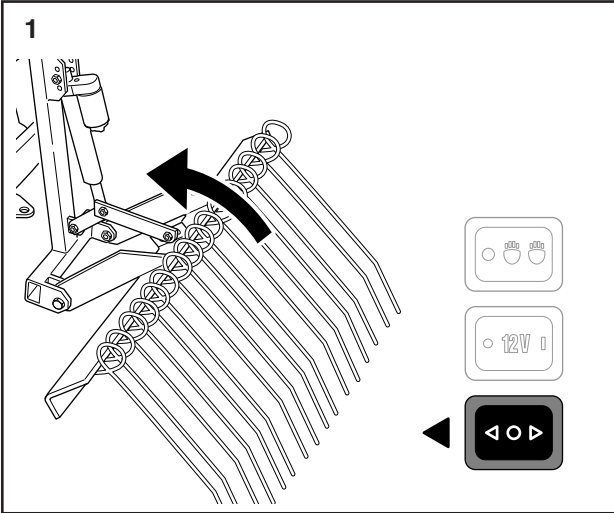

# Rake

**529 76 79-01**

Read the instructions carefully before using the product

529 76 79-01

**P. Olssons i Linderöd AB**

1

 18 kg (Net)  
38 kg (Gross)