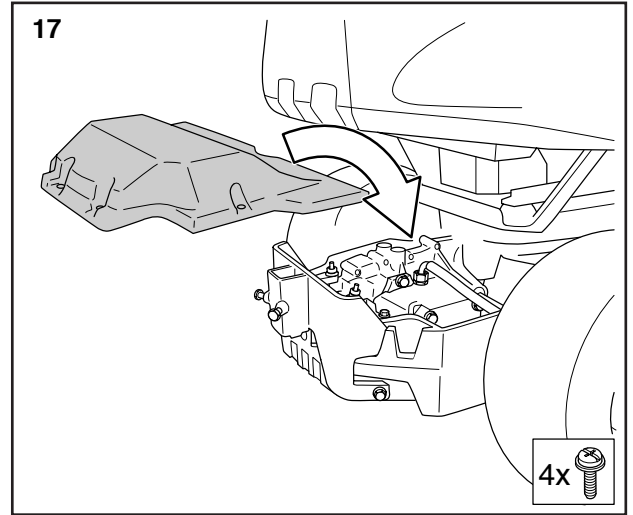

# Rake

**529 76 79-01**

Read the instructions carefully before using the product

529 76 79-01

**P. Olssons i Linderöd AB**

1

 18 kg (Net)  
38 kg (Gross)