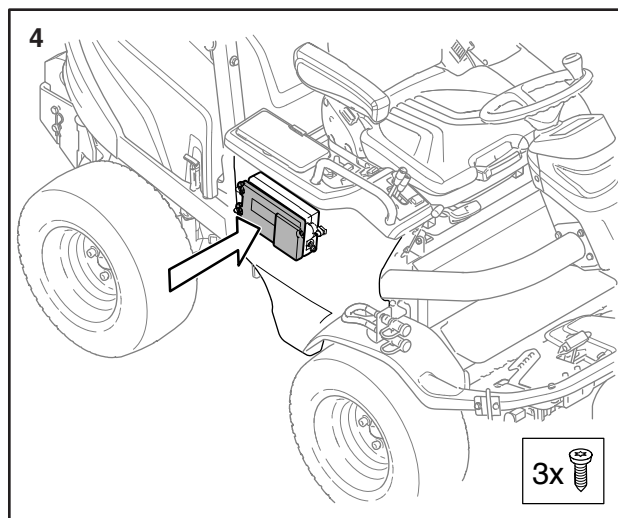

# Rake

**529 76 79-01**

Read the instructions carefully before using the product

529 76 79-01

**P. Olssons i Linderöd AB**

1

 18 kg (Net)  
38 kg (Gross)