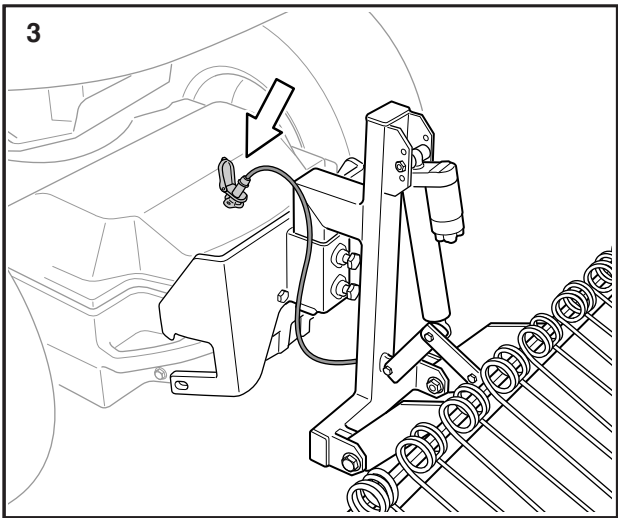

# Rake

**529 76 79-01**

Read the instructions carefully before using the product

529 76 79-01

**P. Olssons i Linderöd AB**

1

 18 kg (Net)  
38 kg (Gross)