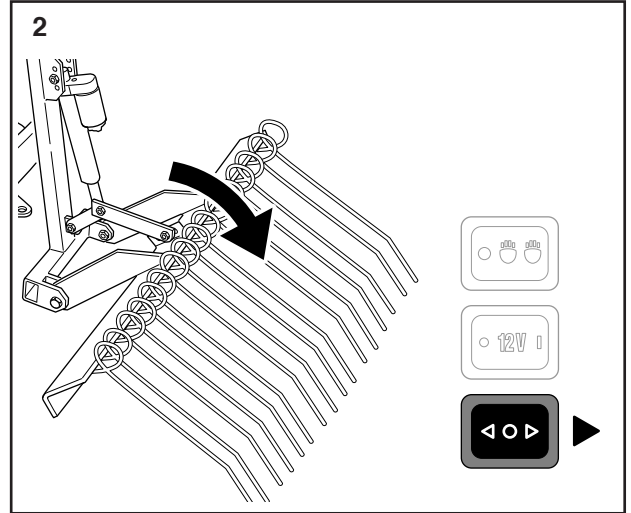

# Rake

**529 76 79-01**

Read the instructions carefully before using the product

529 76 79-01

**P. Olssons i Linderöd AB**

1

 18 kg (Net)  
38 kg (Gross)