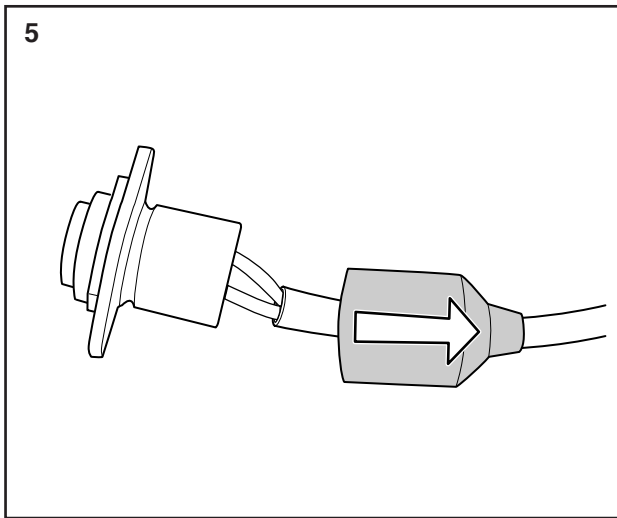

# Rake

**529 76 79-01**

Read the instructions carefully before using the product

529 76 79-01

**P. Olssons i Linderöd AB**

1

 18 kg (Net)  
38 kg (Gross)