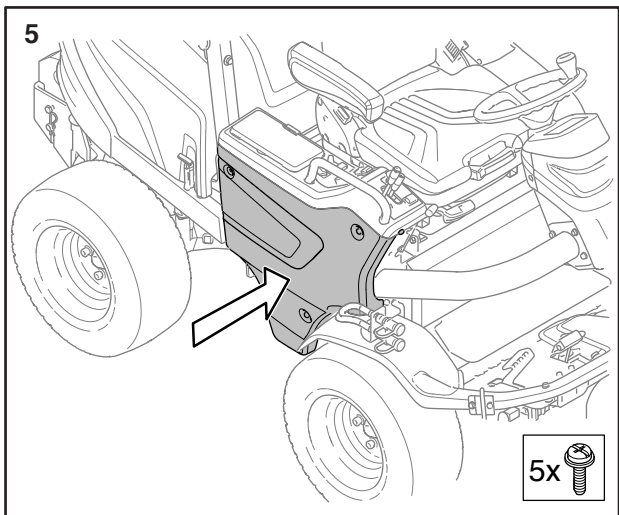

# Rake

**529 76 79-01**

Read the instructions carefully before using the product

529 76 79-01

**P. Olssons i Linderöd AB**

1

 18 kg (Net)  
38 kg (Gross)