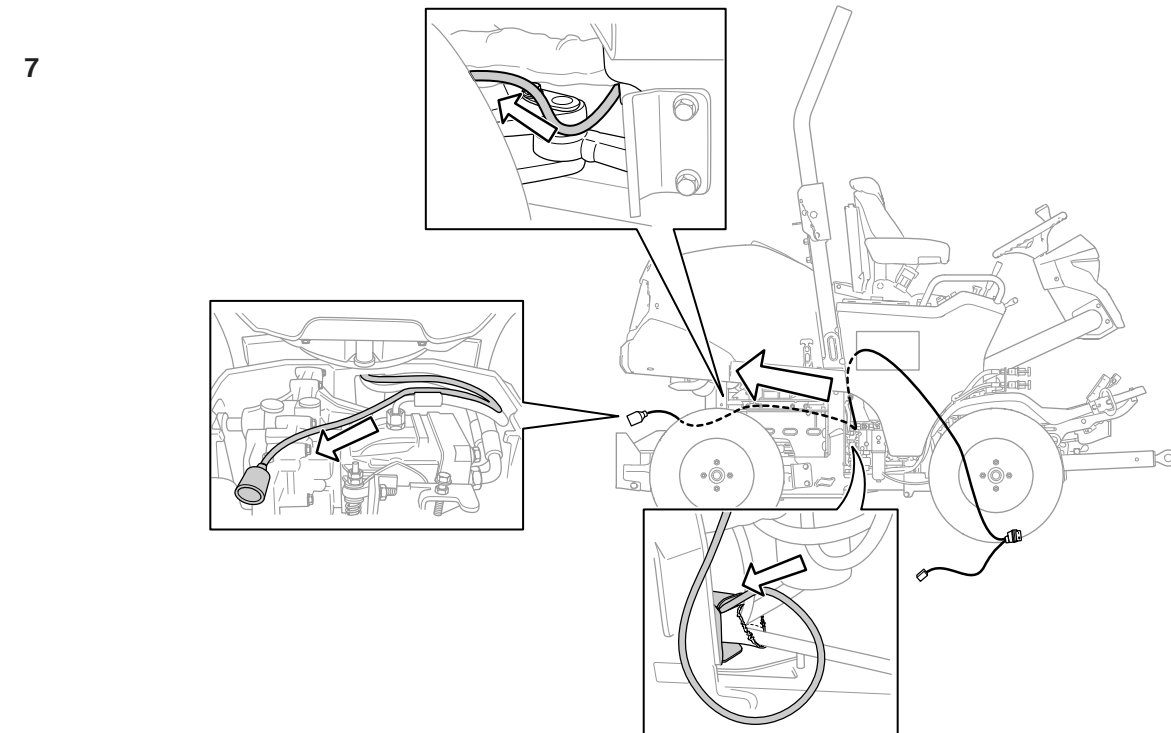

# Rake

**529 76 79-01**

Read the instructions carefully before using the product

529 76 79-01

**P. Olssons i Linderöd AB**

1

 18 kg (Net)  
38 kg (Gross)