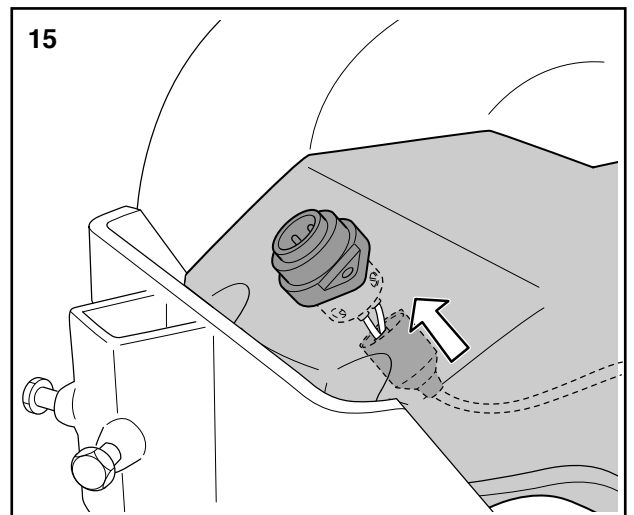

# Rake

**529 76 79-01**

Read the instructions carefully before using the product

529 76 79-01

**P. Olssons i Linderöd AB**

1

 18 kg (Net)  
38 kg (Gross)