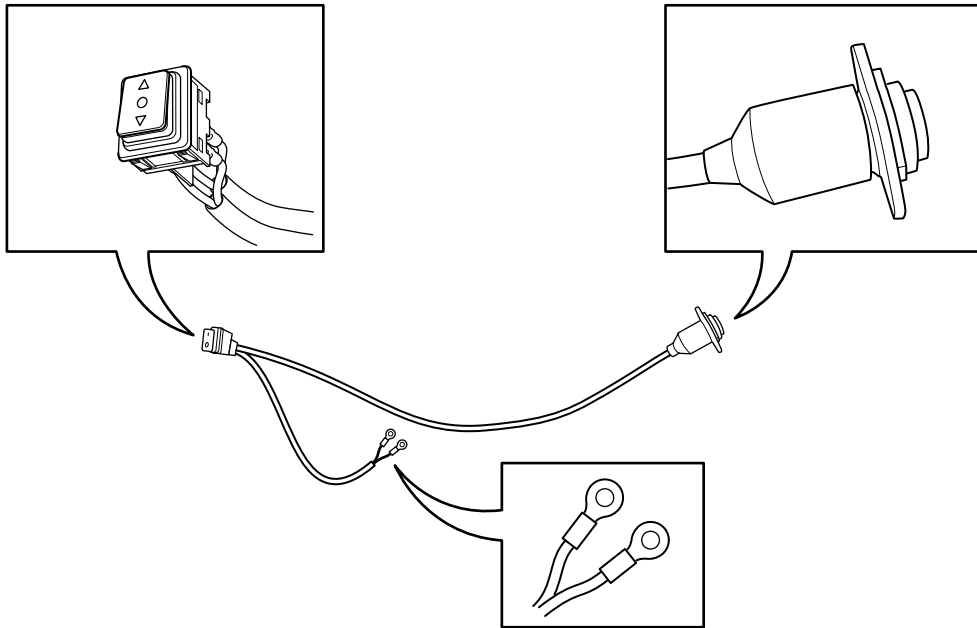

# Rake

**529 76 79-01**

Read the instructions carefully before using the product

529 76 79-01

**P. Olssons i Linderöd AB**

1

 18 kg (Net)  
38 kg (Gross)