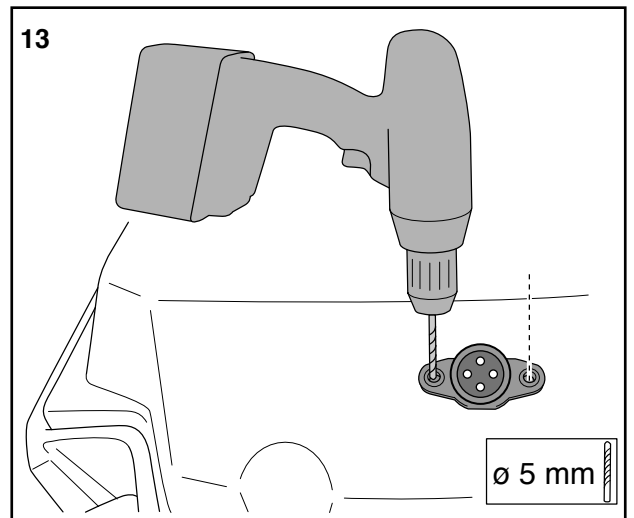

# Rake

**529 76 79-01**

Read the instructions carefully before using the product

529 76 79-01

**P. Olssons i Linderöd AB**

1

 18 kg (Net)  
38 kg (Gross)