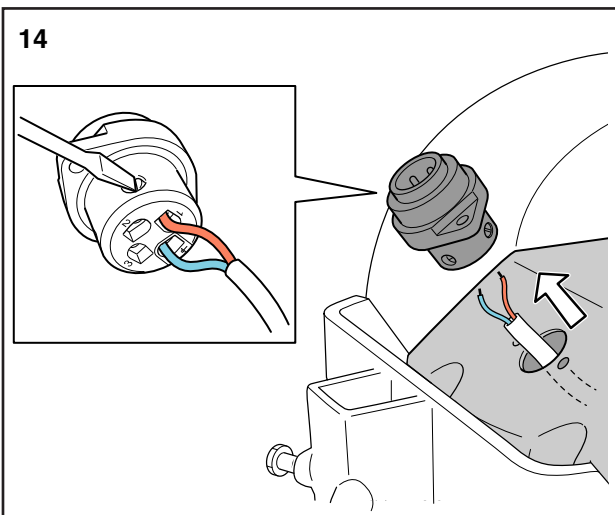

# Rake

**529 76 79-01**

Read the instructions carefully before using the product

529 76 79-01

**P. Olssons i Linderöd AB**

1

 18 kg (Net)  
38 kg (Gross)