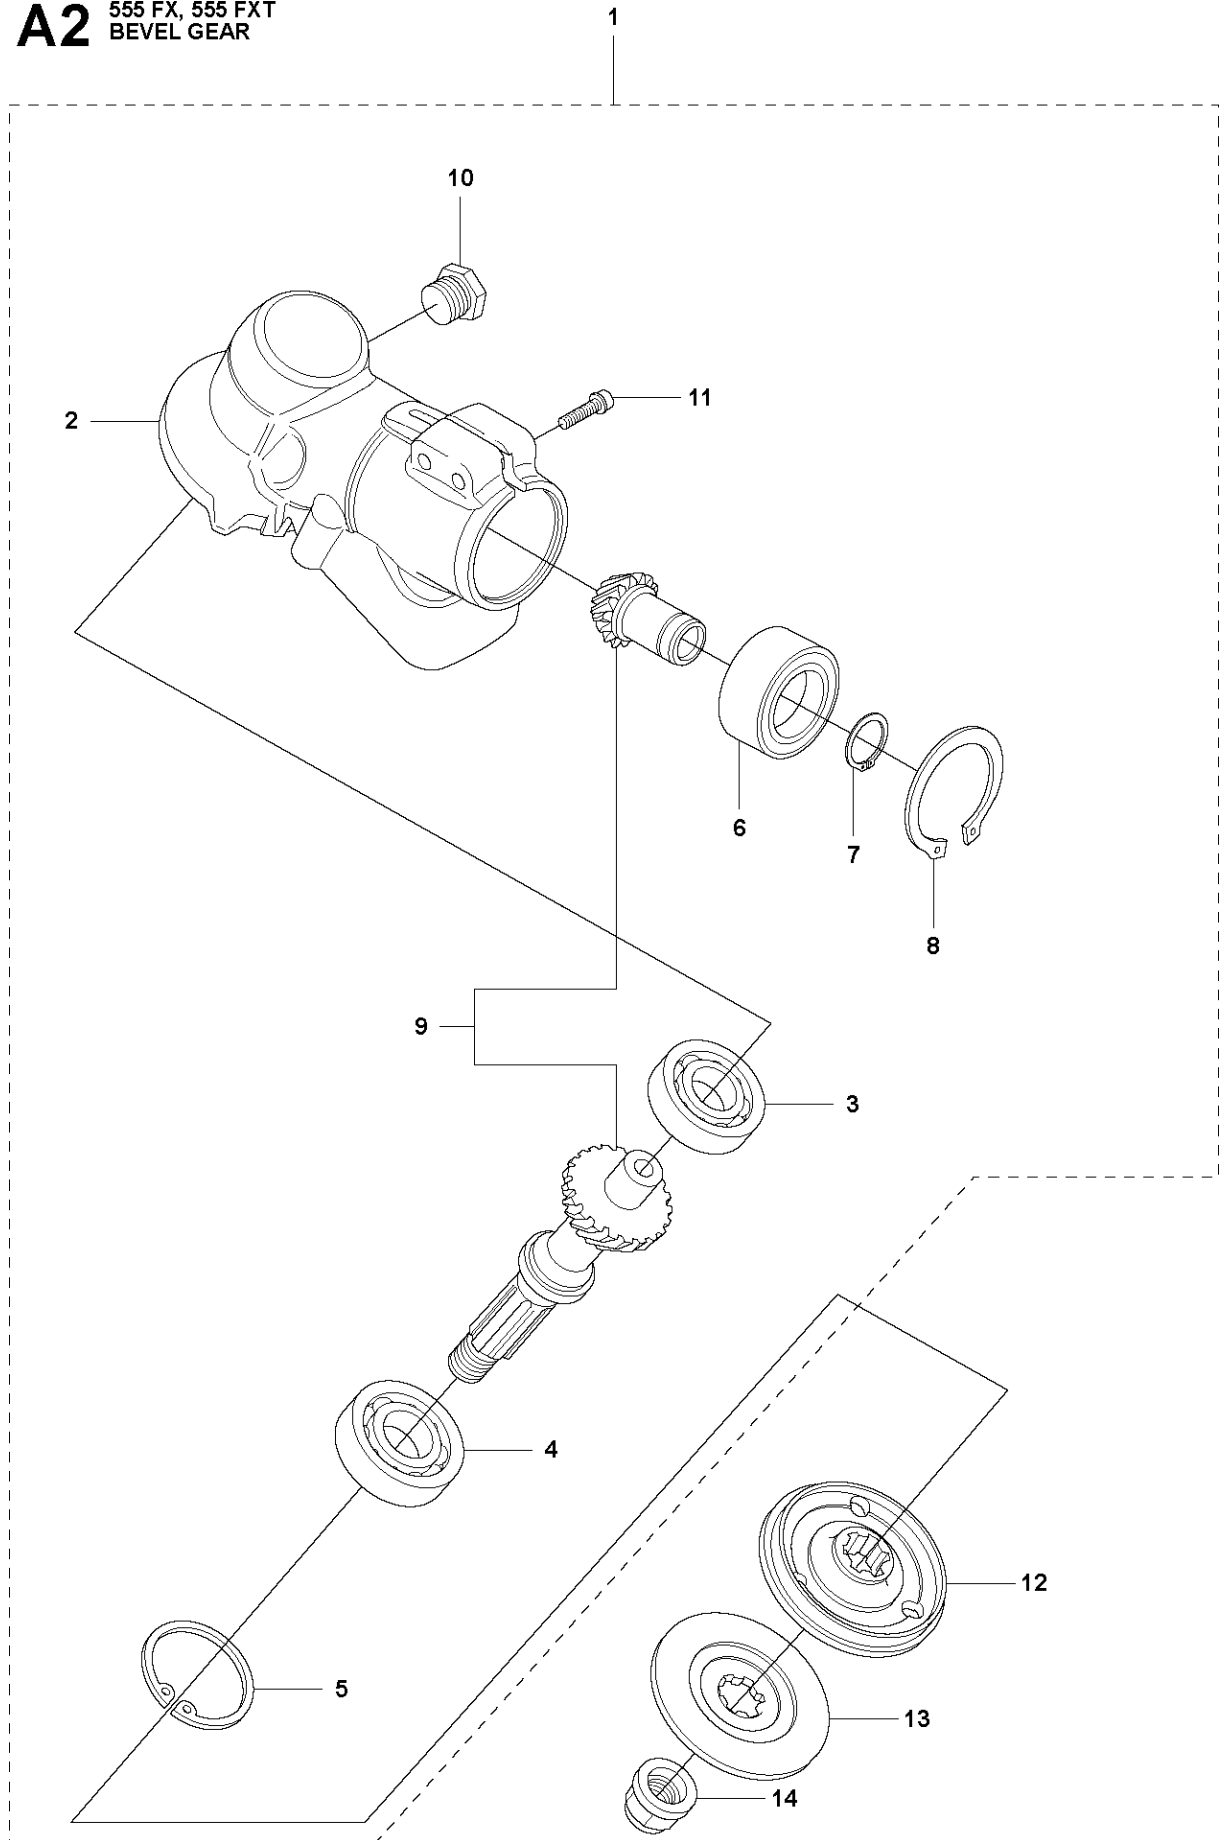

R3 555
ACCESSORIES

ACCESSORIES

555 FX

Ref	Part No	Description	Remark	QTY	KIT
1	574 50 67-02	SAW BLADE GUARD	FX, FXT Incl. Pos. 2-3	1	
2	503 20 03-16	SCREW IHSCFM		4	1
3	574 03 95-01	LOCKING NUT		4	1

A2 555 FX, 555 FXT
BEVEL GEAR

CARBURETOR

555 FX

Ref	Part No	Description	Remark	QTY	KIT
1	586 10 88-01	CARBURETTOR	s/n from 20130600067 -	1	
1	586 15 40-01	CARBURETTOR KIT	s/n up to - 20130600067	1	
2	505 31 67-36	RING		1	1
3	544 97 07-01	LEVER		1	1
4	544 17 77-01	LEVER		1	1
5	574 35 81-01	COVER		1	1
6	503 58 43-01	COVER		1	1
7	544 04 36-01	SHAFT		1	1
8	544 04 40-01	SHAFT		1	1
9	544 97 08-01	LIMITER CAP		2	1
10	505 42 71-01	VALVE		1	1
11	537 10 96-01	VALVE		1	1
12	503 56 34-01	VALVE INLET NEEDLE		1	1
13	502 84 68-01	NOZZLE ASSY		1	1
14	502 84 69-01	PLUG		1	1
15	501 46 85-01	BALL-CHOKE FRICTION		1	1
16	504 35 09-06	GASKET		1	1, 42
17	504 13 09-06	GASKET		1	1, 42
18	577 01 66-01	DIAPHRAGM		1	1, 42
19	580 80 42-01	DIAPHRAGM		1	1, 42
20	501 46 87-01	SCREW		1	1
21	502 84 71-01	SCREW		1	1
22	501 46 69-01	SCREW		1	1
23	537 00 34-01	SCREW		1	1
24	537 00 31-01	SCREW		4	1
25	537 40 82-01	SCREW		1	1
26	501 46 84-01	SPRING		1	1
27	501 79 59-01	SPRING		1	1
28	501 66 78-01	SPRING		1	1
29	544 97 10-01	SPRING		2	1
30	544 17 76-01	SPRING		1	1
31	544 97 11-01	SPRING		1	1
32	502 84 72-01	NEEDLE		1	1
33	502 84 73-01	NEEDLE		1	1
34	544 97 15-01	FITTING		1	1
35	544 97 16-01	FITTING		1	1
36	501 66 61-01	SCREEN-INLET		1	1
37	505 52 01-25	PIN-METERING LEVER		1	1
38	502 84 74-01	LEVER		1	1
39	544 11 15-01	SCREW		1	1
40	505 42 69-01	JET		1	1
41	503 57 43-01	PLUG-WELCH		1	1
42	TBD	TBD	Delivered with 510 24 20-01. Separate spare part, see page J.	1	1
43	TBD	TBD	Delivered with 510 24 20-01. Separate spare part, see page J.	1	1
44	TBD	TBD	Delivered with 510 24 20-01. Separate spare part, see page J.	1	1
45	TBD	TBD	Delivered with 510 24 20-01. Separate spare part, see page J.	1	1
46	515 99 96-01	KIT		1	