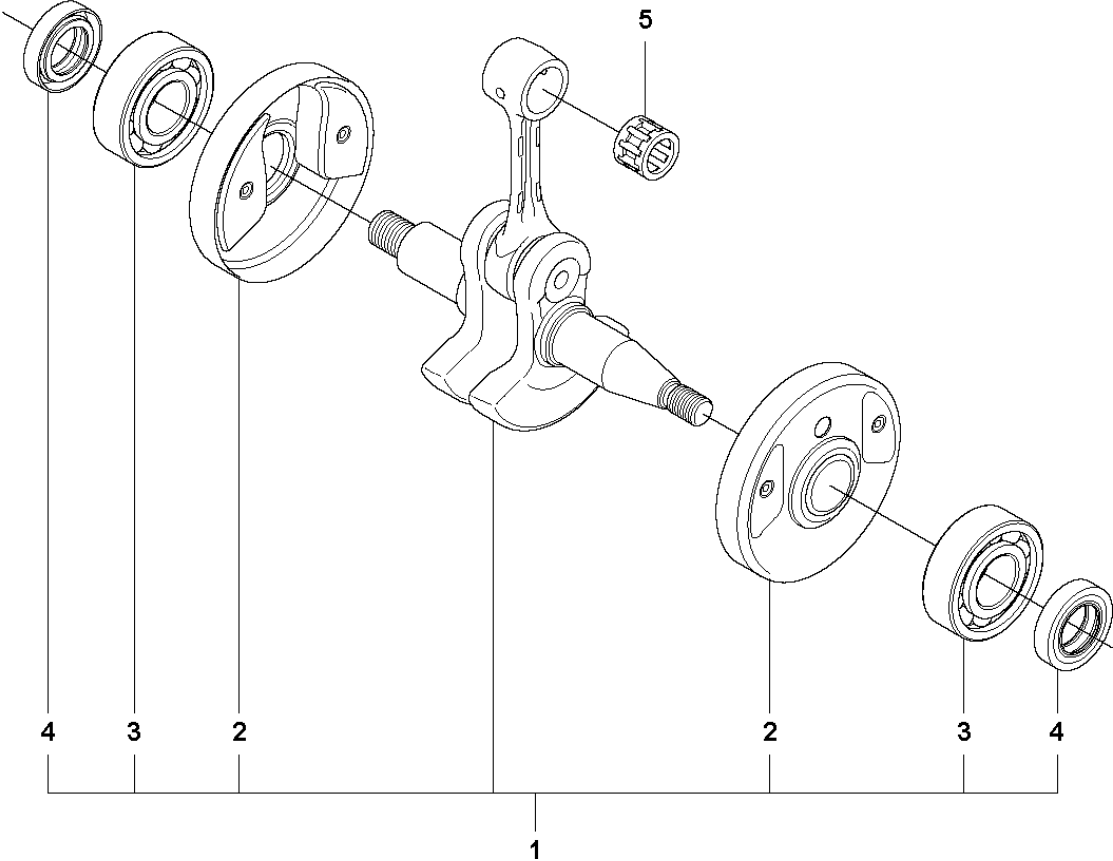

N 555
CRANK SHAFT

CRANKSHAFT

555 FX

Ref	Part No	Description	Remark	QTY	KIT
1	544 95 26-02	CRANKSHAFT	Incl. Pos. 2-4	1	
2	544 01 01-01	CUP		2	1
3	503 25 08-01	BEARING		2	1
4	503 26 02-04	SEALING RING		2	1
5	501 45 16-01	NEEDLE BEARING		1