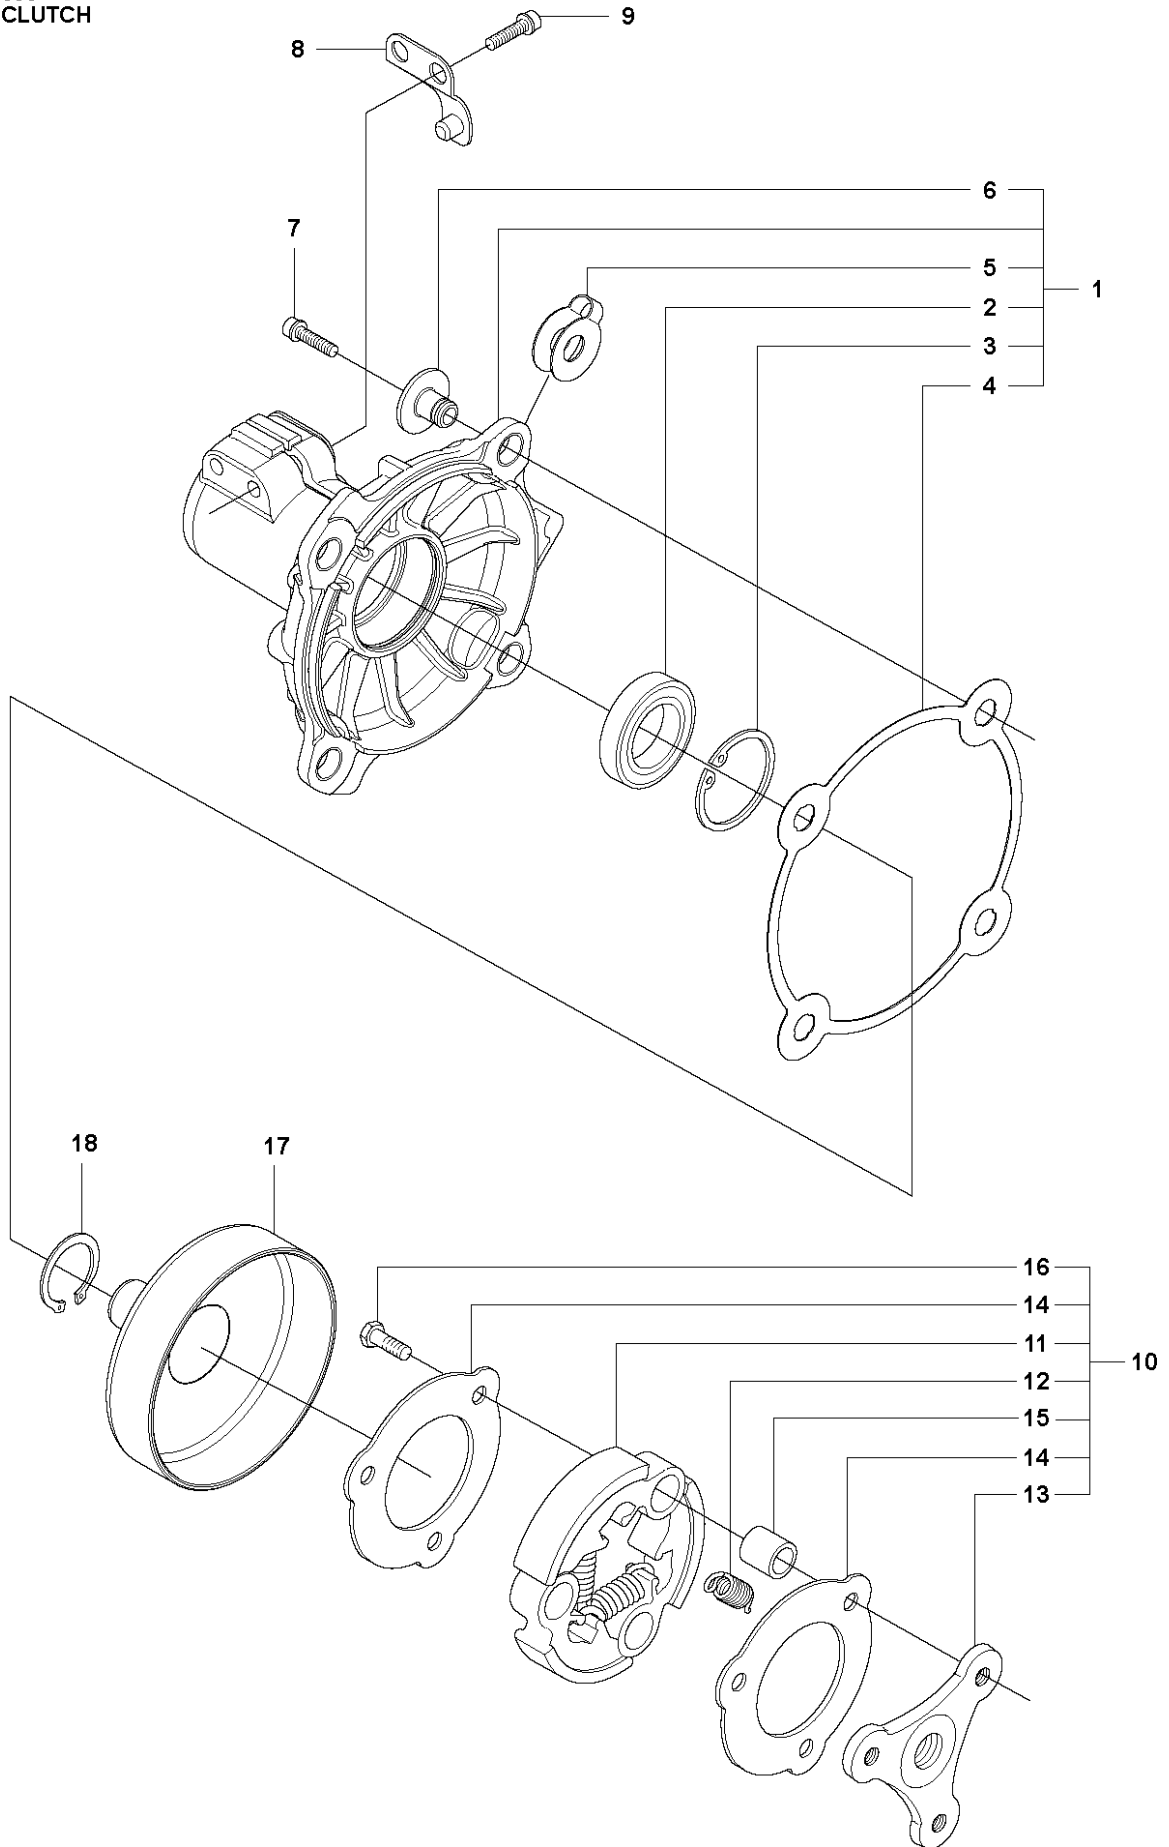

F 555
CLUTCH

CLUTCH

555 FX

Ref	Part No	Description	Remark	QTY KIT	
1	502 49 35-05	CLUTCH COVER ASSY	Incl. Pos. 2-6 and 17-18	1	
2	738 22 02-19	BALL BEARING		1	1
3	735 31 33-10	CIRCLIP		1	1
4	544 90 81-01	WASHER		1	1
5	544 09 36-01	SPRING PLATE		4	1
6	544 09 35-01	SPACING SLEEVE		4	1
7	503 20 07-78	SCREW IHSCFM		4	
8	544 29 48-01	LOCKING PLATE		1	
9	725 53 72-65	SCREW IHSCM		2	
10	579 16 40-02	CLUTCH ASSY	Incl. Pos. 11-16	1	
11	537 40 37-01	CLUTCH SHOE		1	10
12	578 76 94-01	CLUTCH SPRING	Ø 1.8 mm	3	10
13	537 40 36-01	CLUTCH HUB		1	10
14	544 89 28-01	WASHER		2	10
15	537 13 54-01	BEARING BUSHING		3	10
16	503 20 18-02	SCREW EHHM		3	10
17	575 86 16-01	CLUTCH DRUM ASSY		1	
18	735 31 17-00	CIRCLIP		1