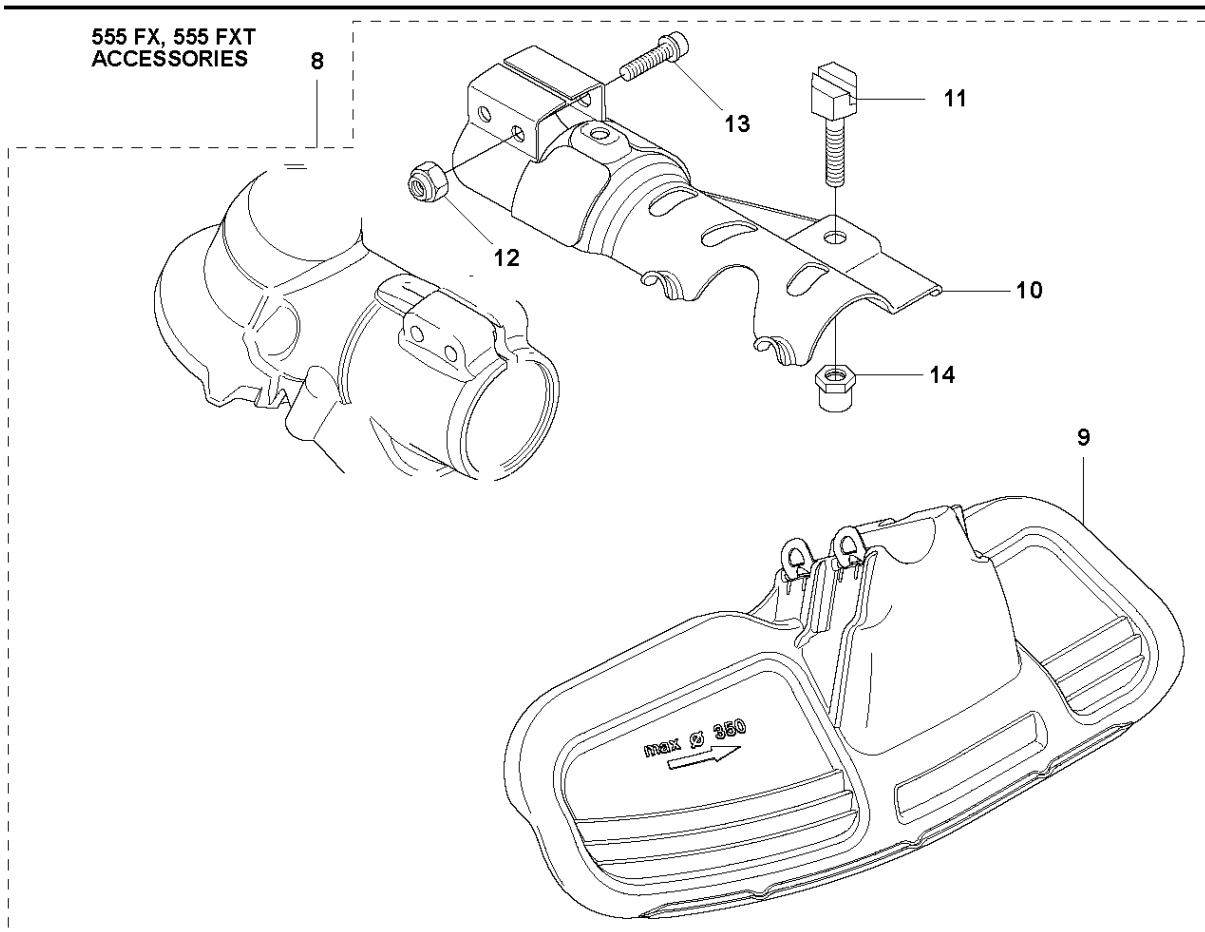

555 FX, 555 FXT
ACCESSORIES