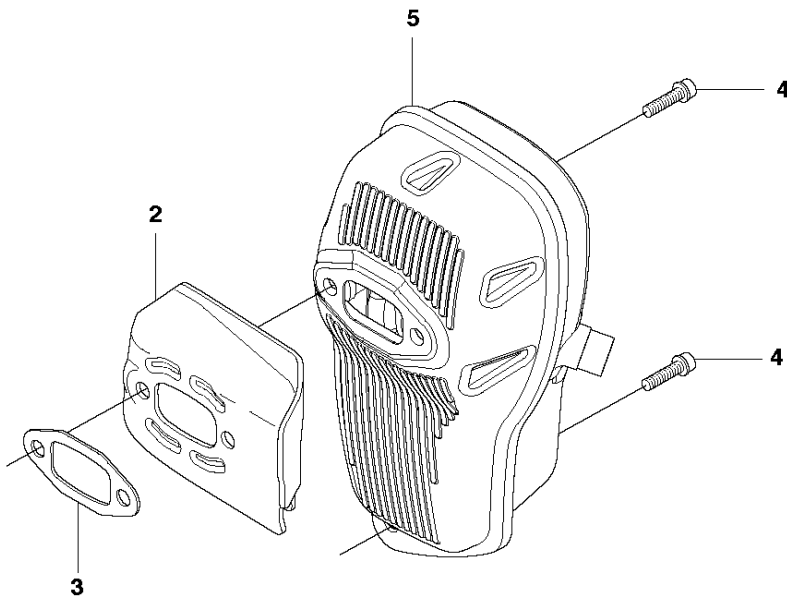

H 555
MUFFLER

MUFFLER

555 FX

Ref	Part No	Description	Remark	QTY	KIT
1	537 36 03-01	MUFFLER ASSY	Mesh	1	
2	537 34 57-01	PLATE		1	
3	503 82 11-01	GASKET MUFFLER		1	
4	503 20 02-20	SCREW IHSCFM		3	
5	504 03 79-01	MUFFLER	Pipe	1	
6	724 12 87-59	SCREW CRPANM		1	1
7	537 35 46-01	SPARK ARRESTOR SCREE		1	1