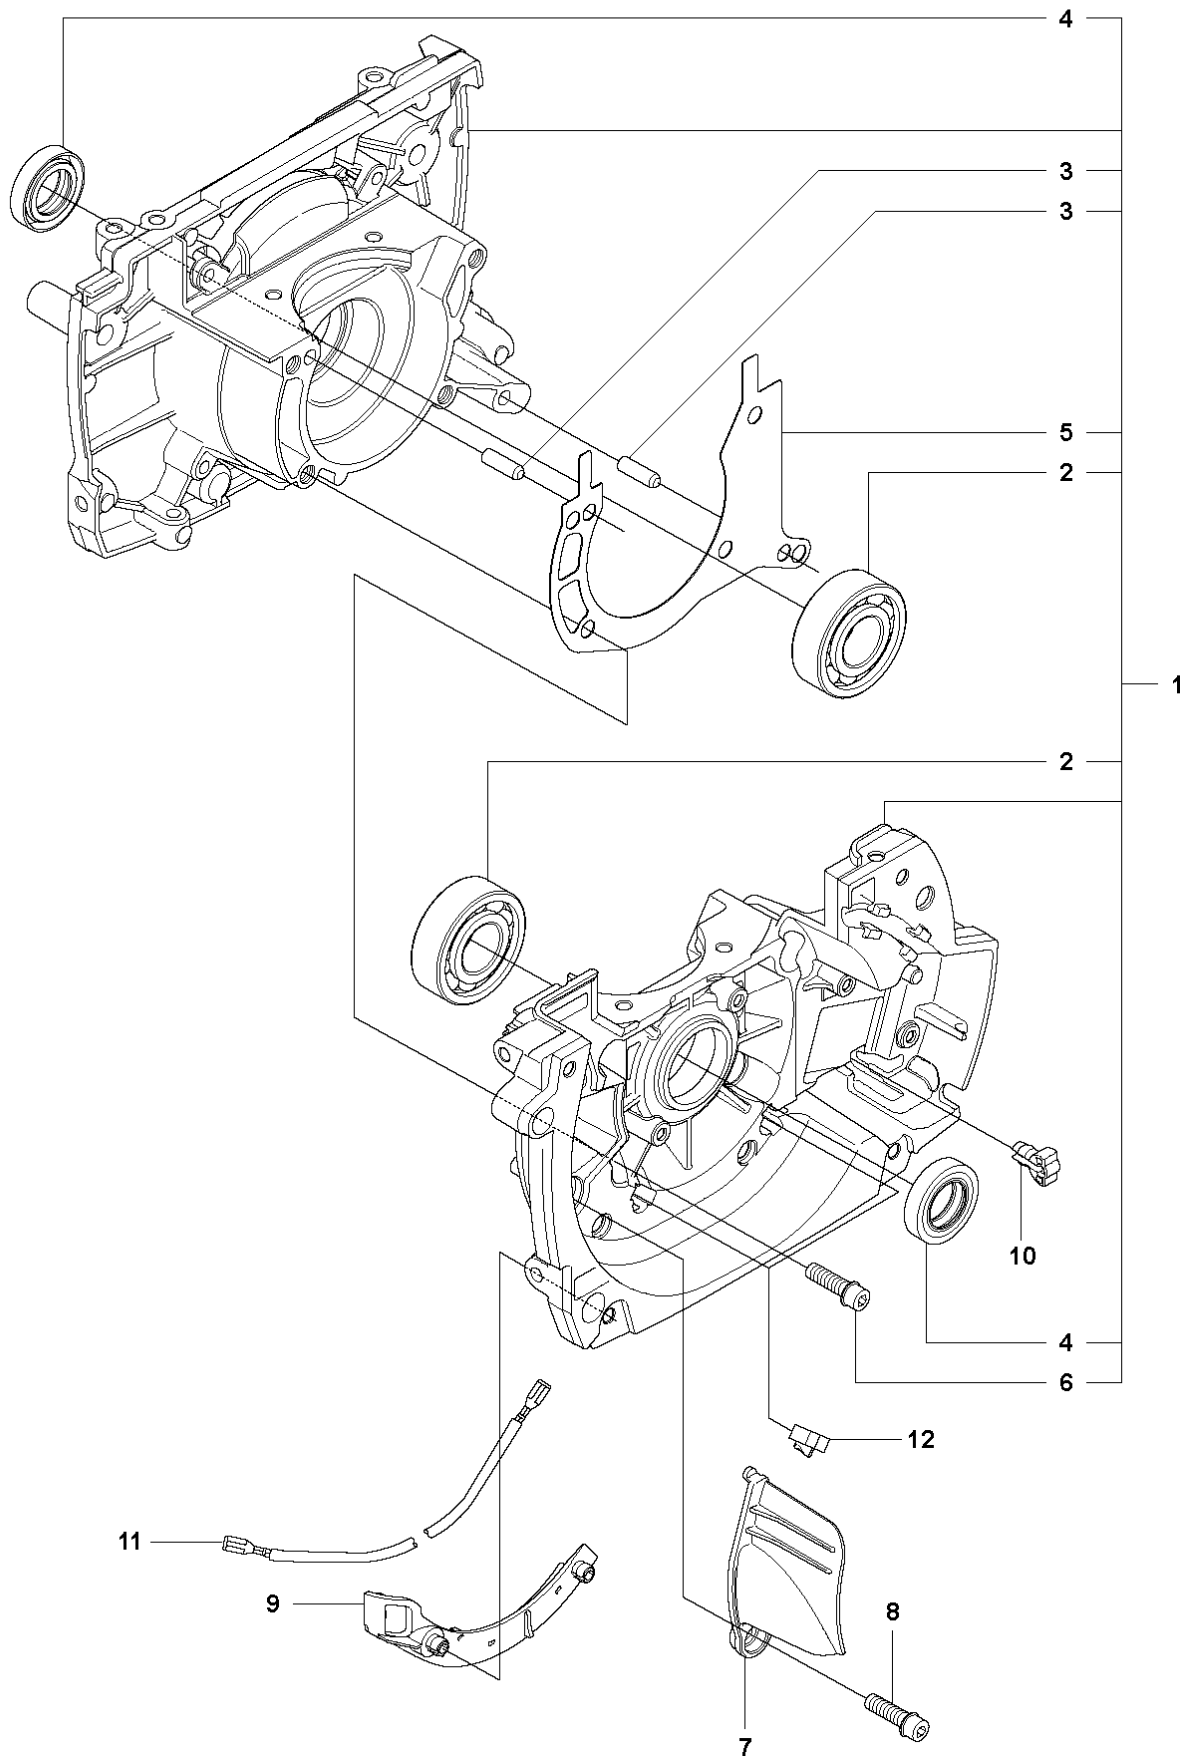

P 555
CRANKCASE

CRANKCASE

555 FX

Ref	Part No	Description	Remark	QTY KIT	
1	544 95 25-01	CRANKCASE	Incl. Pos. 2-6	1	
2	503 25 08-01	BEARING		2	1
3	720 13 07-10	PARALLEL PIN		2	1
4	503 26 02-04	SEALING RING		2	1
5	537 34 67-01	CRANKCASE GASKET		1	1
6	725 53 33-55	SCREW IHSCM		5	1
7	544 09 45-01	NOZZLE		1	
8	503 20 25-16	SCREW IHSCM		1	
9	544 09 44-01	CABLE HOLDER		1	
10	540 07 01-01	RETAINER		1	
11	544 33 18-01	SHORT CIRCUIT CABLE		1	
12	501 04 44-01	RETAINER		2