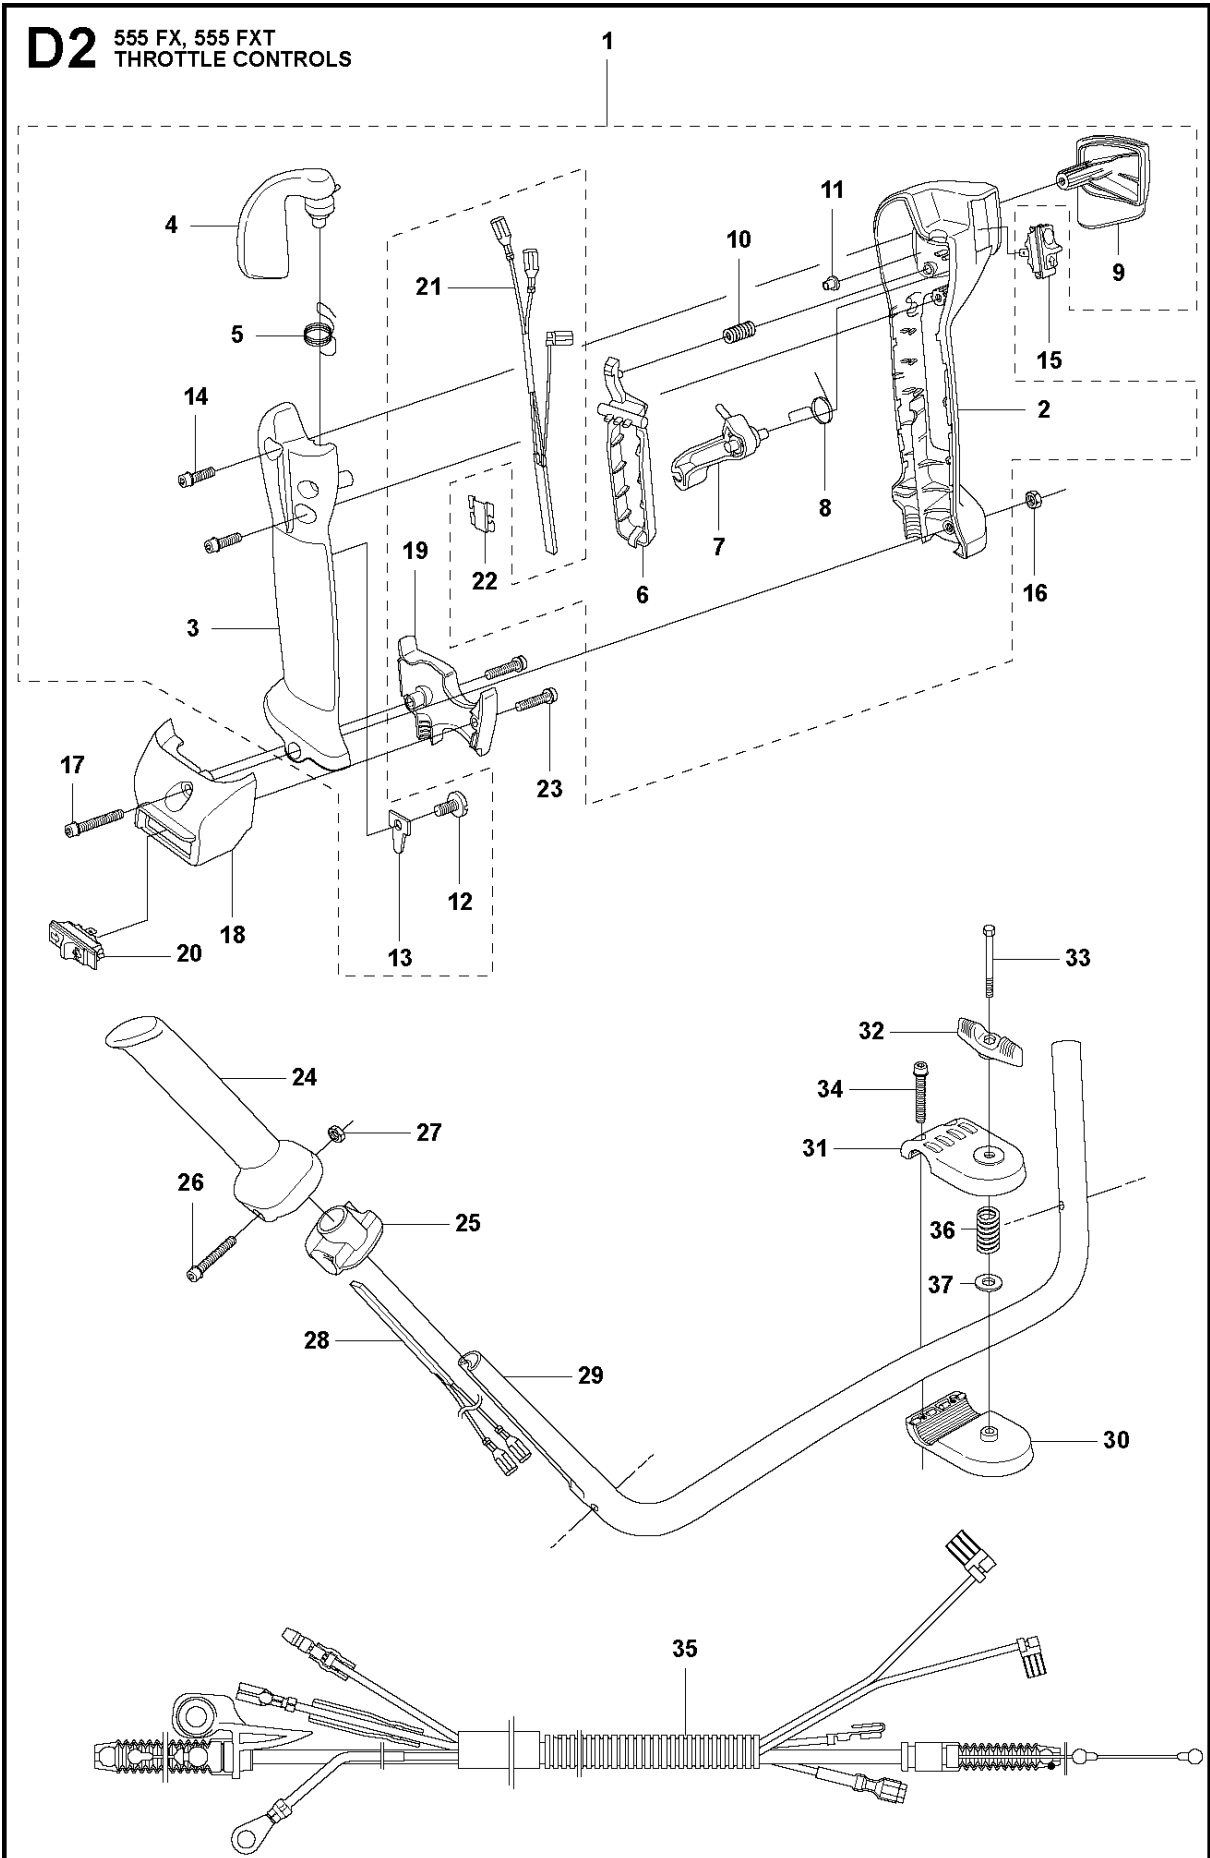

THROTTLE CONTROLS

555 FX

Ref	Part No	Description	Remark	QTY	KIT
1	537 19 72-13	THROTTLE HANDLE	Incl. Pos. 2-14	1	
2	537 15 52-01	HANDLE HALF RIGHT		1	1
3	537 15 53-01	HANDLE HALF LEFT		1	1
4	537 26 34-01	THROTTLE TRIGGER		1	1
5	537 28 37-01	SPRING THROTTLE TRIG		1	1
6	537 15 56-01	THROTTLE LOCKOUT		1	1
7	537 26 35-01	THROTTLE LEVER		1	1
8	537 34 27-01	SPRING		1	1
9	537 18 24-01	COVER		1	1
10	537 19 97-01	SPRING		1	1
11	537 30 72-01	SLEEVE		1	1
12	503 21 70-10	SCREW CCRPANT		1	1
13	537 25 11-01	SECURING PLATE		1	1
14	503 21 75-20	SCREW IHSCFT		2	1
15	537 41 90-01	SWITCH		1	
16	731 23 14-05	HEXAGON NUT		1	
17	503 20 02-35	SCREW IHSCFM	FX	1	
17	503 20 02-45	SCREW IHSCFM	FXT	1	
18	537 20 15-01	RETAINER	FXT	1	
19	537 20 16-01	RETAINER	FXT	1	
20	503 71 82-02	SWITCH	FXT	1	
21	537 22 71-01	ELEMENT	FXT	1	
22	537 26 51-01	SECURING PLATE		2	
23	503 21 71-20	SCREW IHSCFT	FXT	2	
24	537 17 28-05	HANDLE		1	
25	537 17 29-02	BRACKET		1	
26	503 20 02-45	SCREW IHSCFM		1	
27	731 23 14-05	HEXAGON NUT		1	
28	537 22 72-01	ELEMENT	FXT	1	
29	503 95 86-02	HANDLEBAR		1	
30	537 12 91-01	HANDLEBAR BRACKET		1	
31	537 12 90-01	HANDLEBAR BRACKET		1	
32	502 20 38-01	KNOB		1	
33	725 23 82-85	SCREW EHHM		1	
34	503 20 02-25	SCREW IHSCFM		2	
35	537 40 34-01	WIRING	FX	1	
35	537 40 34-02	WIRING	FXT	1	
36	537 04 83-01	CLUTCH SPRING		1	
37	502 28 21-01	WASHER		1