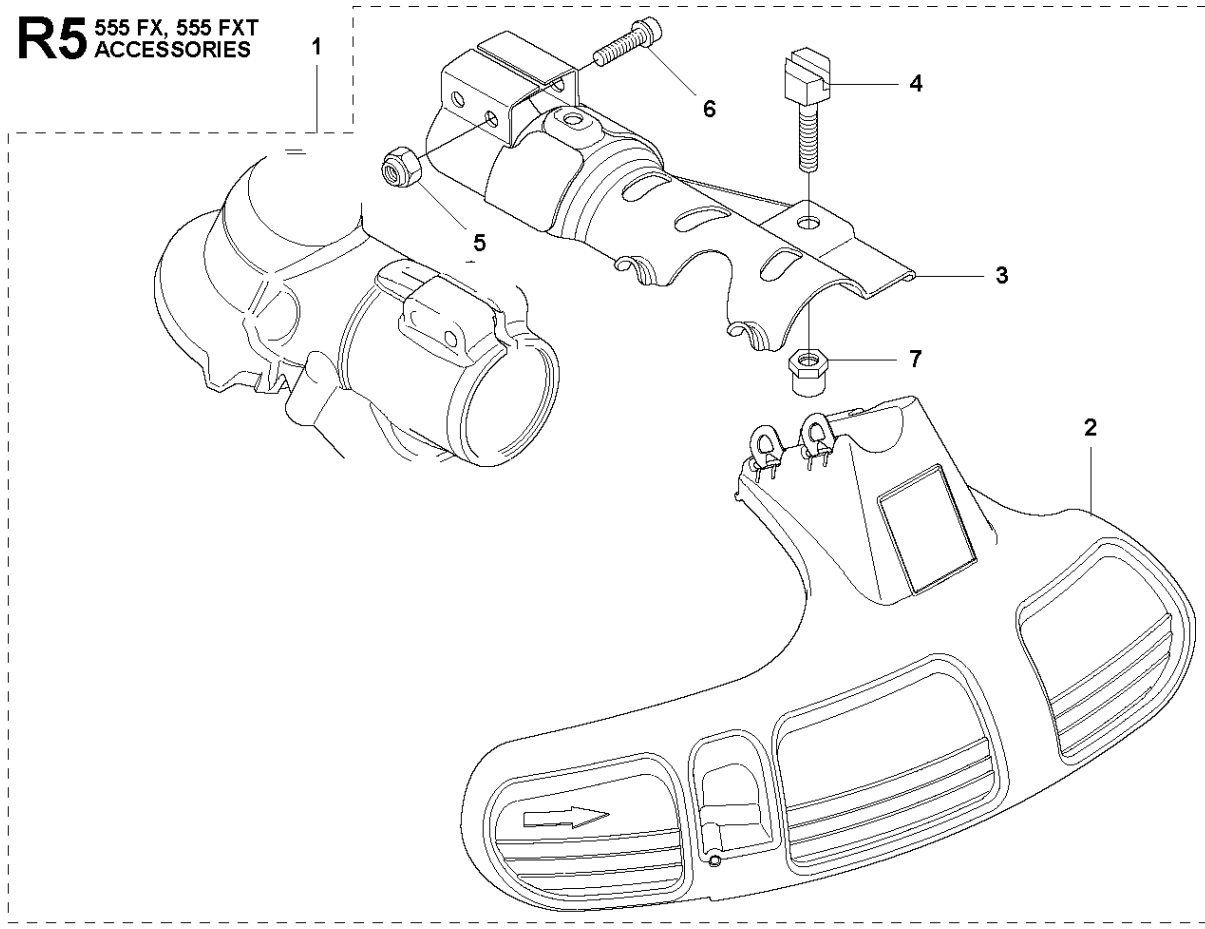

R5 555 FX, 555 FXT
ACCESSORIES