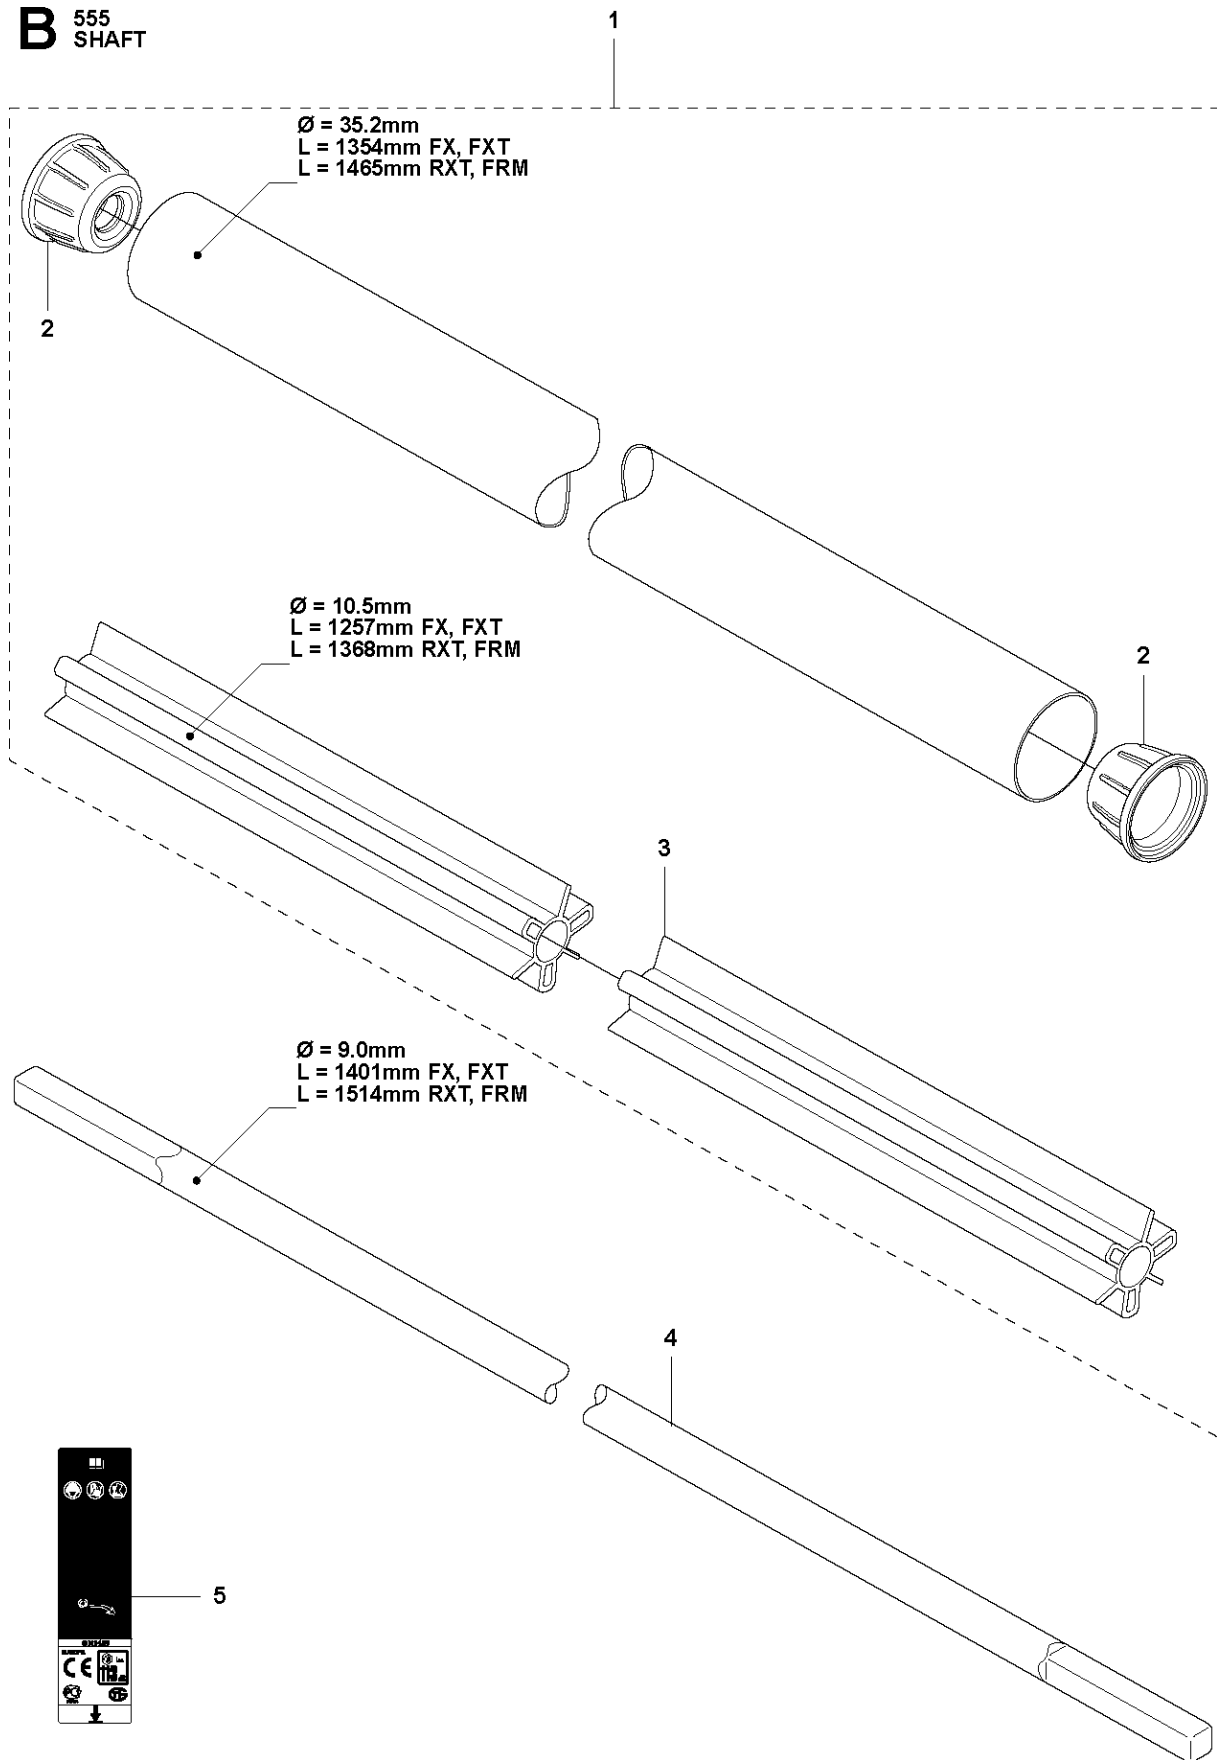

B 555
SHAFT

SHAFT

555 FX

Ref	Part No	Description	Remark	QTY	KIT
1	537 35 79-04	TUBE ASSY	RXT, Incl. Pos. 2-3	1	
1	510 02 78-03	TUBE DRIVESHAFT ASSY	FX, FXT, Incl. Pos. 2-3, Reinforced	1	
1	510 02 78-04	TUBE DRIVESHAFT ASSY	FRM, Incl. Pos. 2-3	1	
2	544 32 05-01	SPACER	RXT, FRM, FX, FXT	2	1
3	544 86 85-02	BEARING SHAFT	RXT, L=1368mm, Ø=10.5mm	1	1
3	505 13 13-02	BEARING SHAFT	FRM, L=1368mm, Ø=10.5mm	1	1
3	505 13 13-01	BEARING SHAFT	FX, FXT L=1257mm, Ø=10.5mm	1	1
4	544 15 67-02	DRIVE SHAFT	RXT, FRM, L=1514mm, Ø=9.0mm	1	
4	544 15 67-01	DRIVE SHAFT	FX, FXT, L=1401mm, Ø=9.0mm	1	
5	537 29 47-10	LABEL		1	