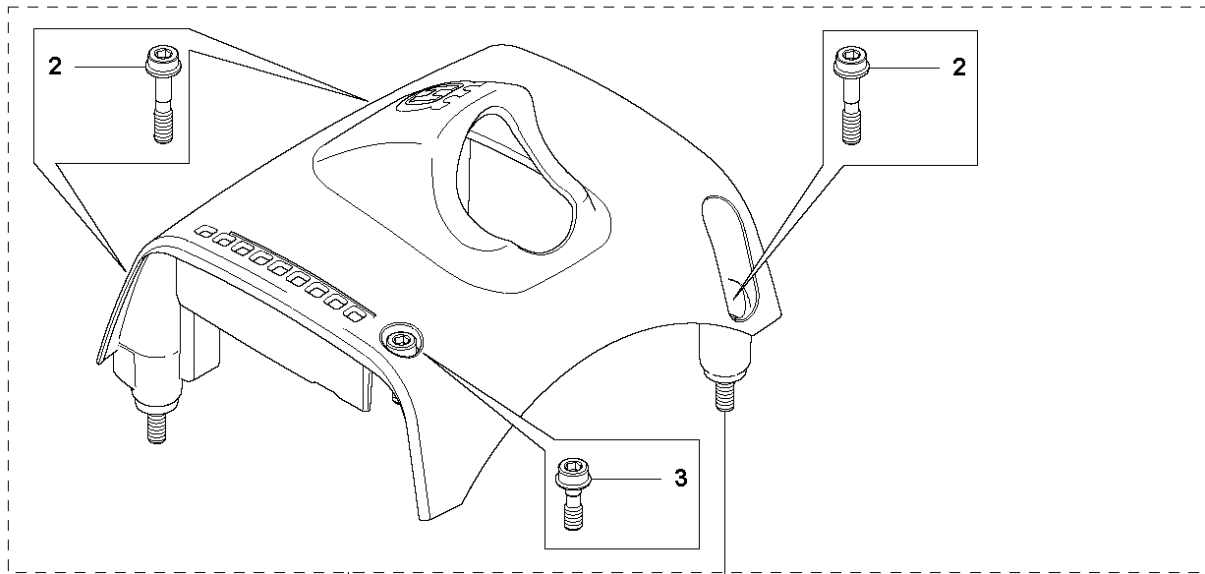

G 555
CYLINDER COVER

- 8 — **EEET**
- 8 — **EEF**
- 8 — **EEET**
- 8 — **EEF**

CYLINDER COVER

555 FX

Ref	Part No	Description	Remark	QTY	KIT
1	575 51 14-01	CYLINDER COVER ASSY	Spare part incl. Screws Pos. 2-3	1	
2	573 99 43-04	SCREW IHSCFMO	Captive Screw M5	3	1
3	573 99 43-01	SCREW IHSCFMO	Captive Screw M5	1	1
4	544 08 43-01	HEAT PROTECTOR		1	
5	503 20 07-76	SCREW IHSCFM		2	
6	505 49 26-01	PROTECTIVE COVER		1	
7	503 20 07-76	SCREW IHSCFM		2	
8	576 99 86-06	LABEL	FXT	1	
8	576 99 86-07	LABEL	FX	1	
8	576 99 86-08	LABEL	RXT	1	
8	576 99 86-09	LABEL	FRM	1