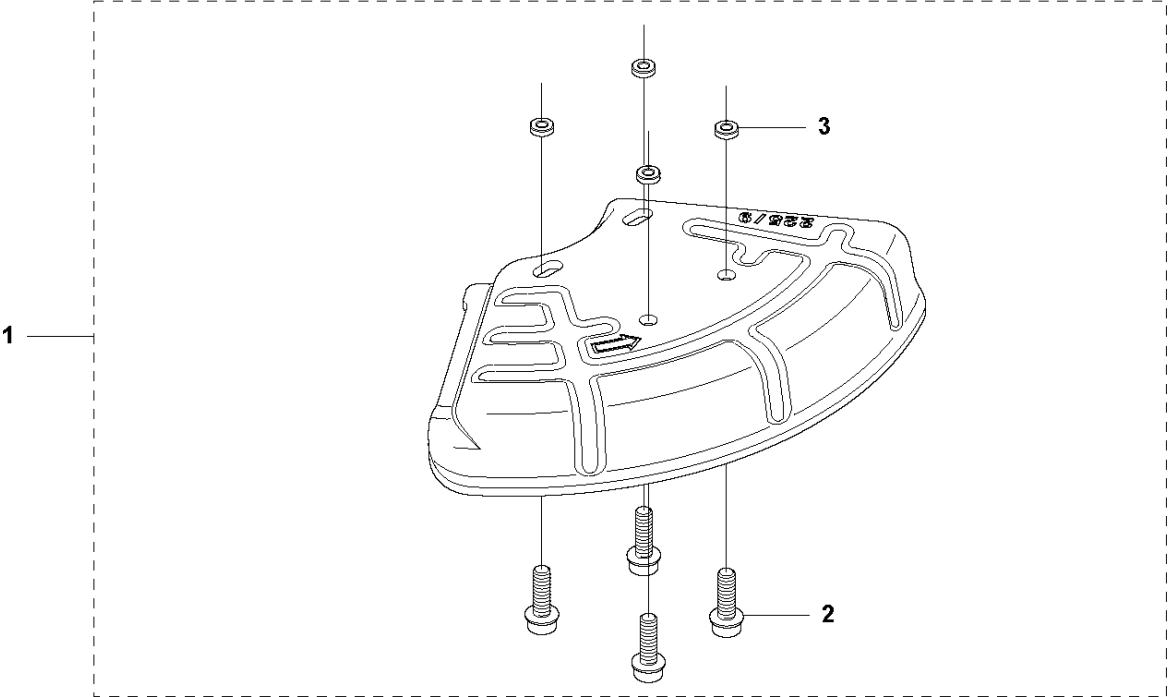

R3 555
ACCESSORIES

ACCESSORIES

555 FX

Ref	Part No	Description	Remark	QTY	KIT
1	574 50 67-02	SAW BLADE GUARD	FX, FXT Incl. Pos. 2-3	1	
2	503 20 03-16	SCREW IHSCFM		4	1
3	574 03 95-01	LOCKING NUT		4	1