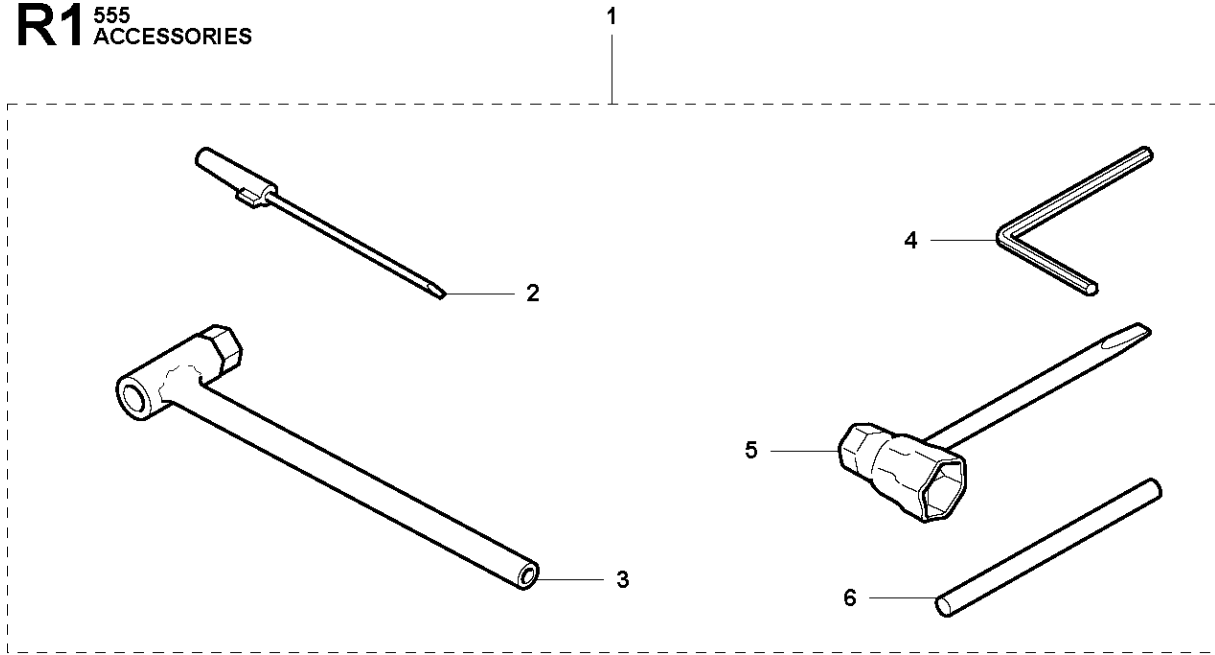

R1 ⁵⁵⁵
ACCESSORIES