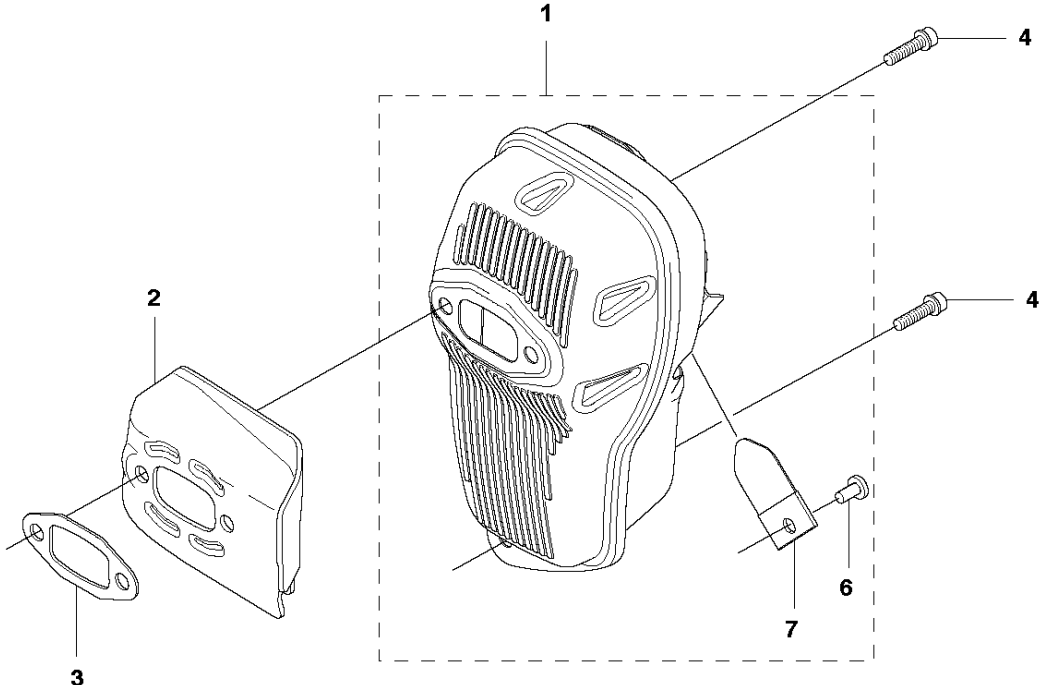

H 555
MUFFLER

MUFFLER

555 FX

Ref	Part No	Description	Remark	QTY	KIT
1	537 36 03-01	MUFFLER ASSY	Mesh	1	
2	537 34 57-01	PLATE		1	
3	503 82 11-01	GASKET MUFFLER		1	
4	503 20 02-20	SCREW IHSCFM		3	
5	504 03 79-01	MUFFLER	Pipe	1	
6	724 12 87-59	SCREW CRPANM		1	1
7	537 35 46-01	SPARK ARRESTOR SCREE		1	1