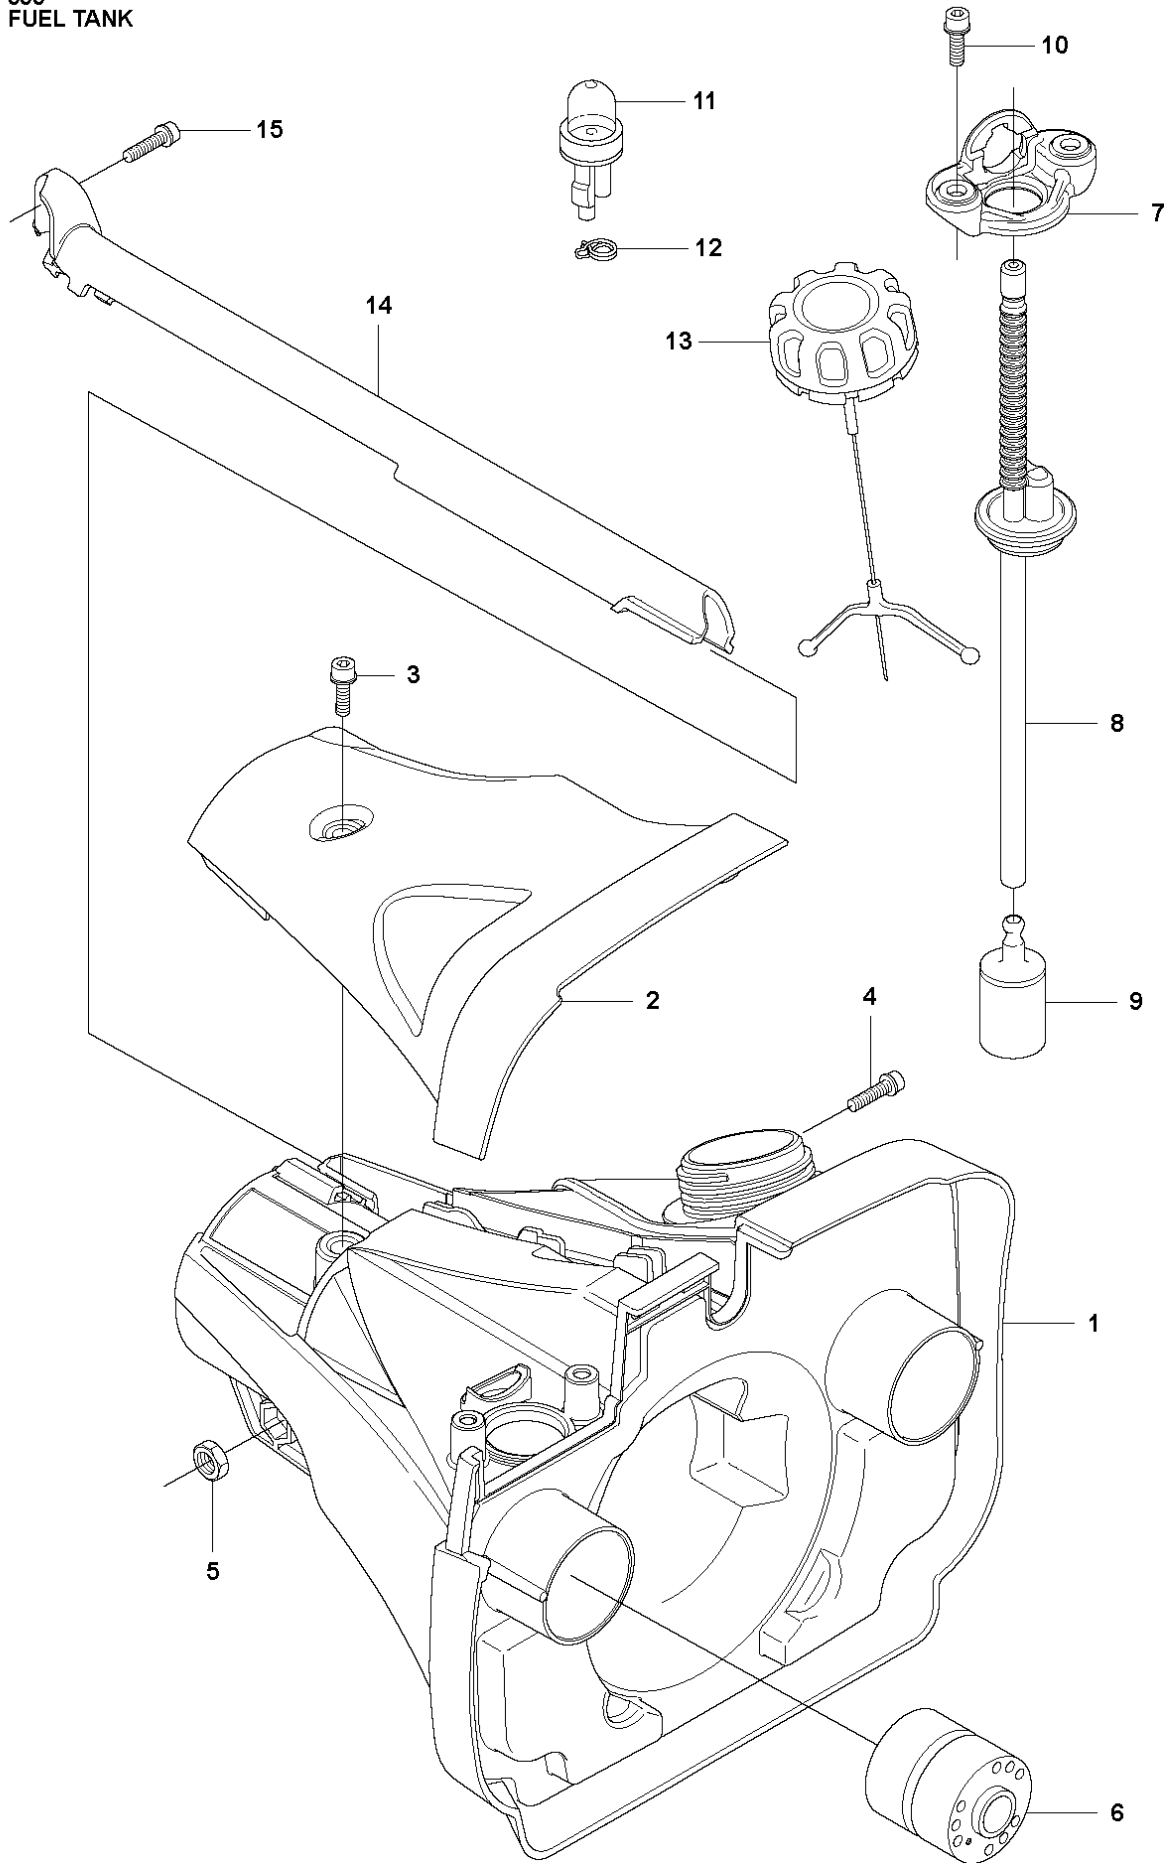

E 555
FUEL TANK

FUEL TANK

555 FX

Ref	Part No	Description	Remark	QTY KIT
1	537 35 88-01	FUEL TANK		1
2	537 35 86-01	COVER		1
3	503 20 07-72	SCREW IHSCFM		1
4	503 20 07-76	SCREW IHSCFM		1
5	503 22 10-12	HEXAGON NUT		1
6	544 23 09-01	ANTIVIBRATION ELEMENT		2
7	544 21 53-01	BRACKET		1
8	544 21 54-01	FUEL HOSE		1
9	503 44 32-01	FILTER		1
10	503 20 07-76	SCREW IHSCFM		2
11	503 93 66-01	PRIMER HOUSING		1
12	544 34 86-01	HOSE CLAMP		1
13	504 11 32-01	TANK CAP		1
14	544 10 95-01	WIRING PROTECTION	RXT	1
14	544 10 95-02	WIRING PROTECTION	FX, FXT, FRM	1
15	503 20 07-74	SCREW IHSCFM		1