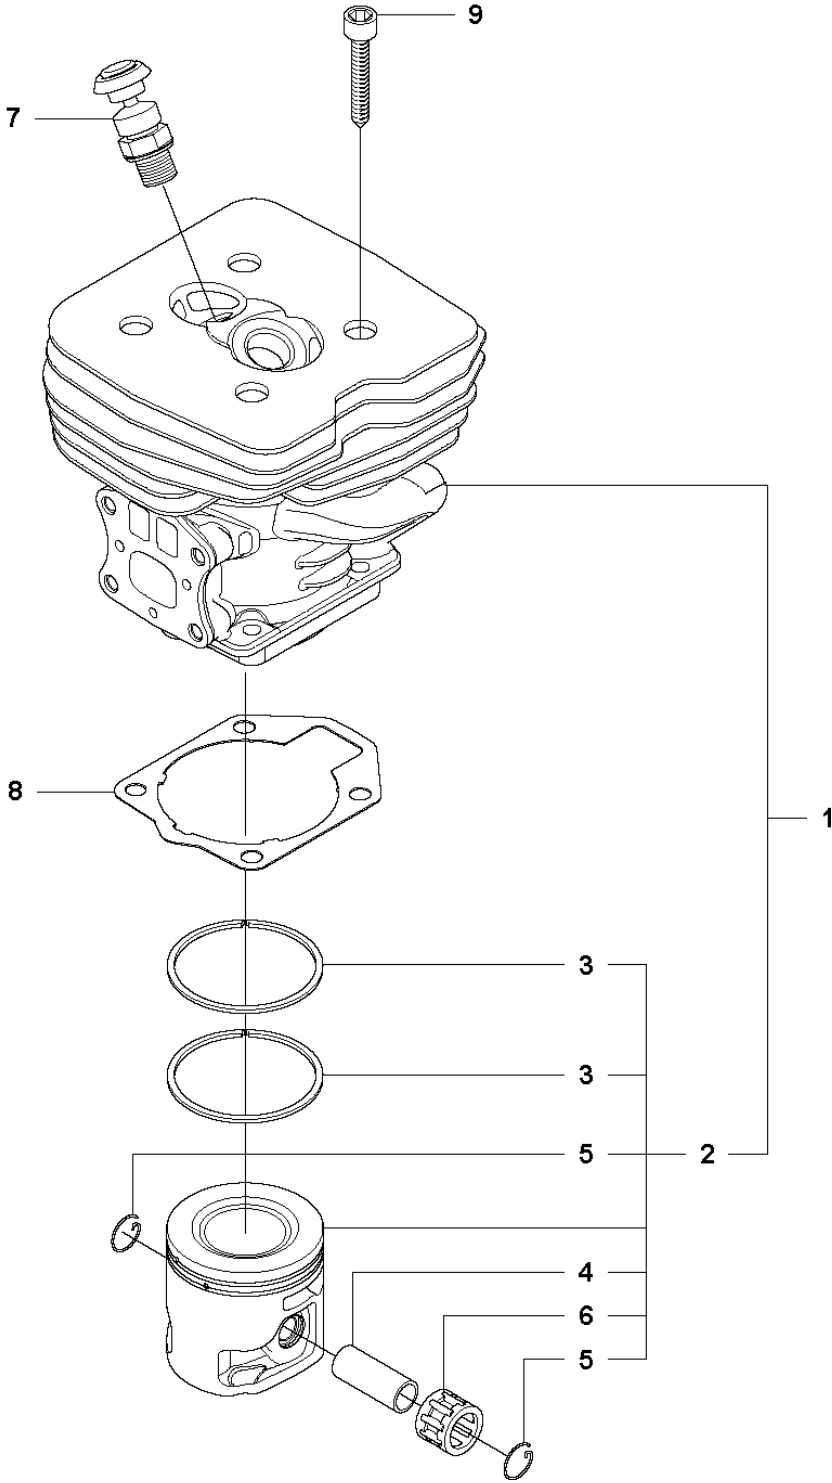

F 555
CLUTCH

CLUTCH

555 FX

Ref	Part No	Description	Remark	QTY KIT	
1	502 49 35-05	CLUTCH COVER ASSY	Incl. Pos. 2-6 and 17-18	1	
2	738 22 02-19	BALL BEARING		1	1
3	735 31 33-10	CIRCLIP		1	1
4	544 90 81-01	WASHER		1	1
5	544 09 36-01	SPRING PLATE		4	1
6	544 09 35-01	SPACING SLEEVE		4	1
7	503 20 07-78	SCREW IHSCFM		4	
8	544 29 48-01	LOCKING PLATE		1	
9	725 53 72-65	SCREW IHSCM		2	
10	579 16 40-02	CLUTCH ASSY	Incl. Pos. 11-16	1	
11	537 40 37-01	CLUTCH SHOE		1	10
12	578 76 94-01	CLUTCH SPRING	Ø 1.8 mm	3	10
13	537 40 36-01	CLUTCH HUB		1	10
14	544 89 28-01	WASHER		2	10
15	537 13 54-01	BEARING BUSHING		3	10
16	503 20 18-02	SCREW EHHM		3	10
17	575 86 16-01	CLUTCH DRUM ASSY		1	
18	735 31 17-00	CIRCLIP		1	

N 555
CRANK SHAFT

CRANKSHAFT

555 FX

Ref	Part No	Description	Remark	QTY	KIT
1	544 95 26-02	CRANKSHAFT	Incl. Pos. 2-4	1	
2	544 01 01-01	CUP		2	1
3	503 25 08-01	BEARING		2	1
4	503 26 02-04	SEALING RING		2	1
5	501 45 16-01	NEEDLE BEARING		1	

G 555
CYLINDER COVER

- 8 — **EEET**
- 8 — **EEF**
- 8 — **EEET**
- 8 — **EEF**

CYLINDER COVER

555 FX

Ref	Part No	Description	Remark	QTY	KIT
1	575 51 14-01	CYLINDER COVER ASSY	Spare part incl. Screws Pos. 2-3	1	
2	573 99 43-04	SCREW IHSCFMO	Captive Screw M5	3	1
3	573 99 43-01	SCREW IHSCFMO	Captive Screw M5	1	1
4	544 08 43-01	HEAT PROTECTOR		1	
5	503 20 07-76	SCREW IHSCFM		2	
6	505 49 26-01	PROTECTIVE COVER		1	
7	503 20 07-76	SCREW IHSCFM		2	
8	576 99 86-06	LABEL	FXT	1	
8	576 99 86-07	LABEL	FX	1	
8	576 99 86-08	LABEL	RXT	1	
8	576 99 86-09	LABEL	FRM	1	

M 555
CYLINDER & PISTON

CYLINDER PISTON

555 FX

Ref	Part No	Description	Remark	QTY	KIT
1	544 98 60-02	CYLINDER ASSY	Incl. Pos. 2-6	1	
2	576 95 48-01	PISTON ASSY	Incl. Pos. 3-6	1	1
3	502 65 39-01	PISTON RING		2	1, 2
4	505 49 57-01	PISTON PIN		1	1, 2
5	505 49 58-01	CIRCLIP		2	1, 2
6	501 45 16-01	NEEDLE BEARING		1	1, 2
7	544 20 00-01	DECOMPRESSION VALVE		1	
8	537 34 68-01	GASKET		1	
9	725 53 33-55	SCREW IHSCM		4	