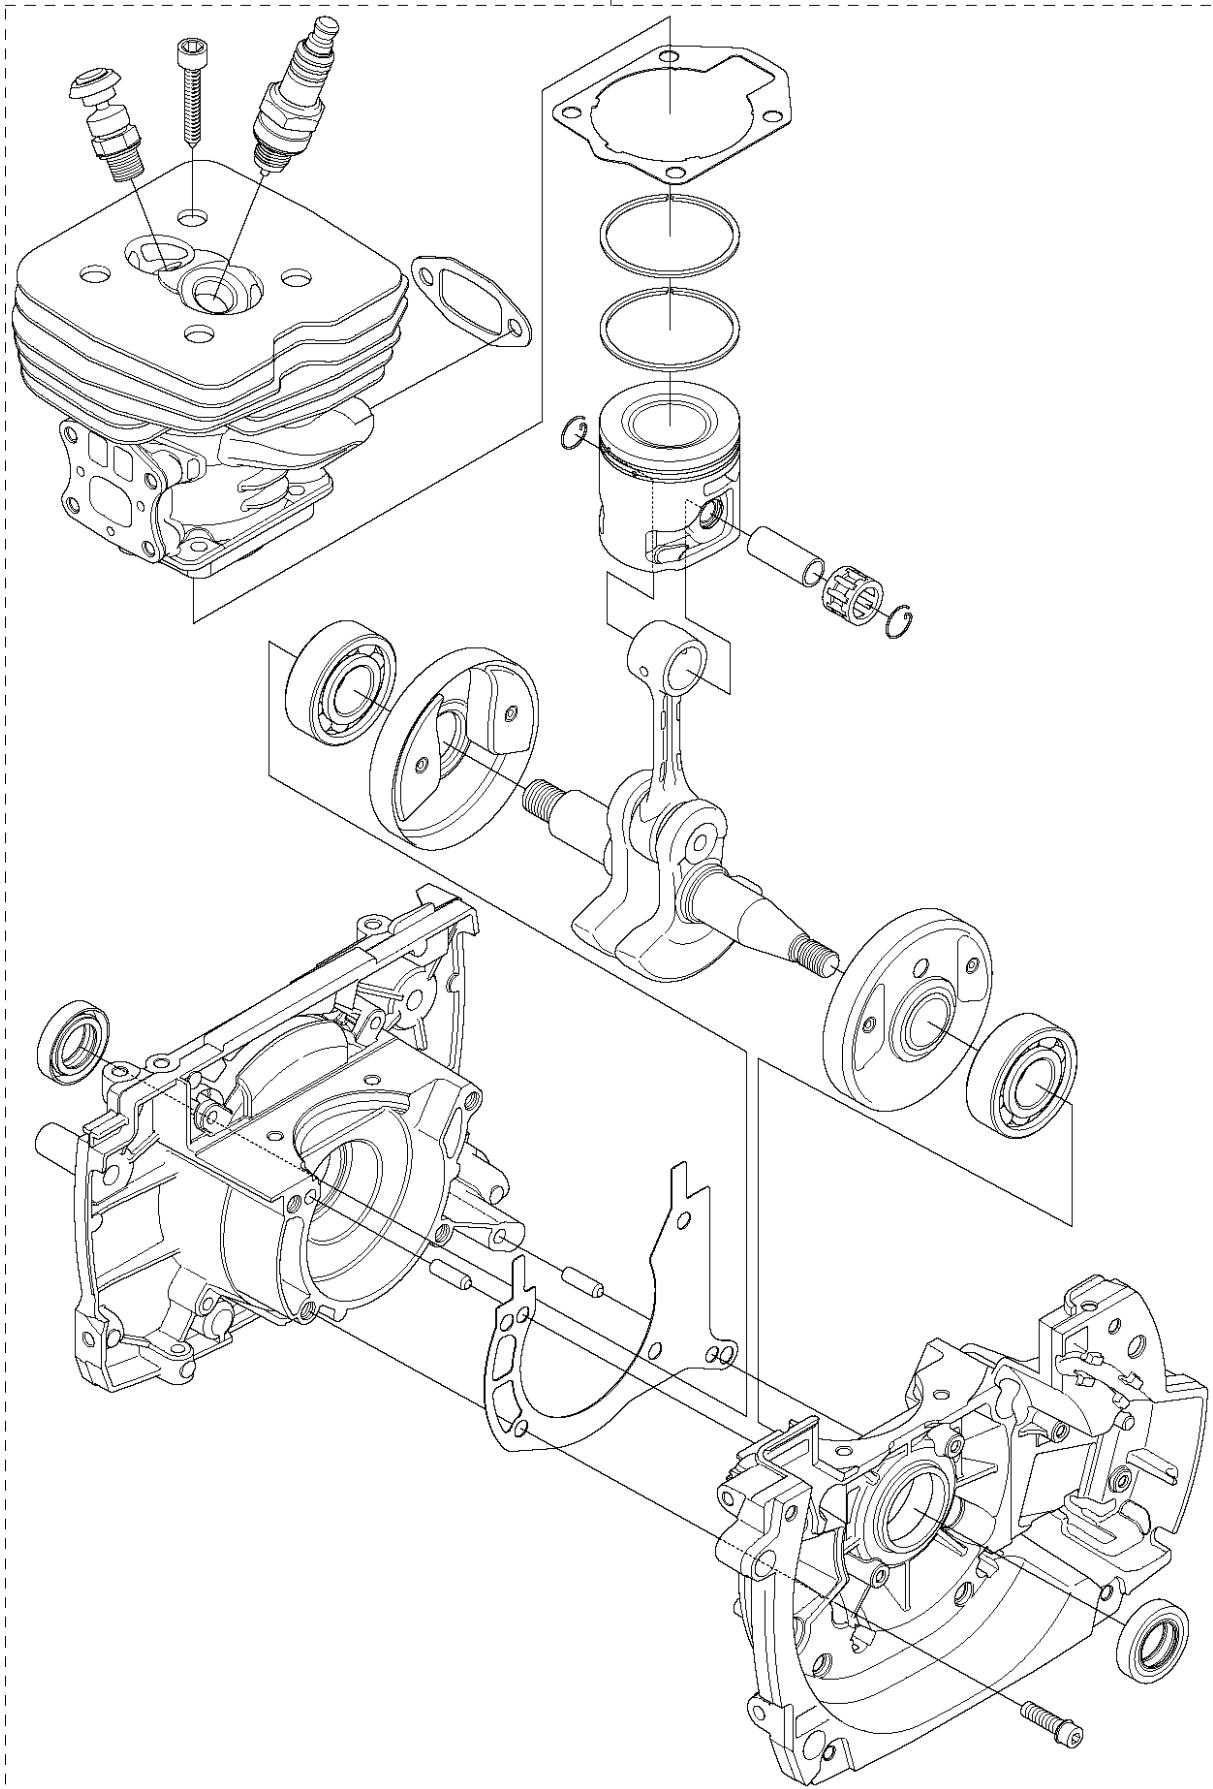

SHAFT

555 FX

Ref	Part No	Description	Remark	QTY	KIT
1	537 35 79-04	TUBE ASSY	RXT, Incl. Pos. 2-3	1	
1	510 02 78-03	TUBE DRIVESHAFT ASSY	FX, FXT, Incl. Pos. 2-3, Reinforced	1	
1	510 02 78-04	TUBE DRIVESHAFT ASSY	FRM, Incl. Pos. 2-3	1	
2	544 32 05-01	SPACER	RXT, FRM, FX, FXT	2	1
3	544 86 85-02	BEARING SHAFT	RXT, L=1368mm, Ø=10.5mm	1	1
3	505 13 13-02	BEARING SHAFT	FRM, L=1368mm, Ø=10.5mm	1	1
3	505 13 13-01	BEARING SHAFT	FX, FXT L=1257mm, Ø=10.5mm	1	1
4	544 15 67-02	DRIVE SHAFT	RXT, FRM, L=1514mm, Ø=9.0mm	1	
4	544 15 67-01	DRIVE SHAFT	FX, FXT, L=1401mm, Ø=9.0mm	1	
5	537 29 47-10	LABEL		1	

T 555
SHORT BLOCK

1