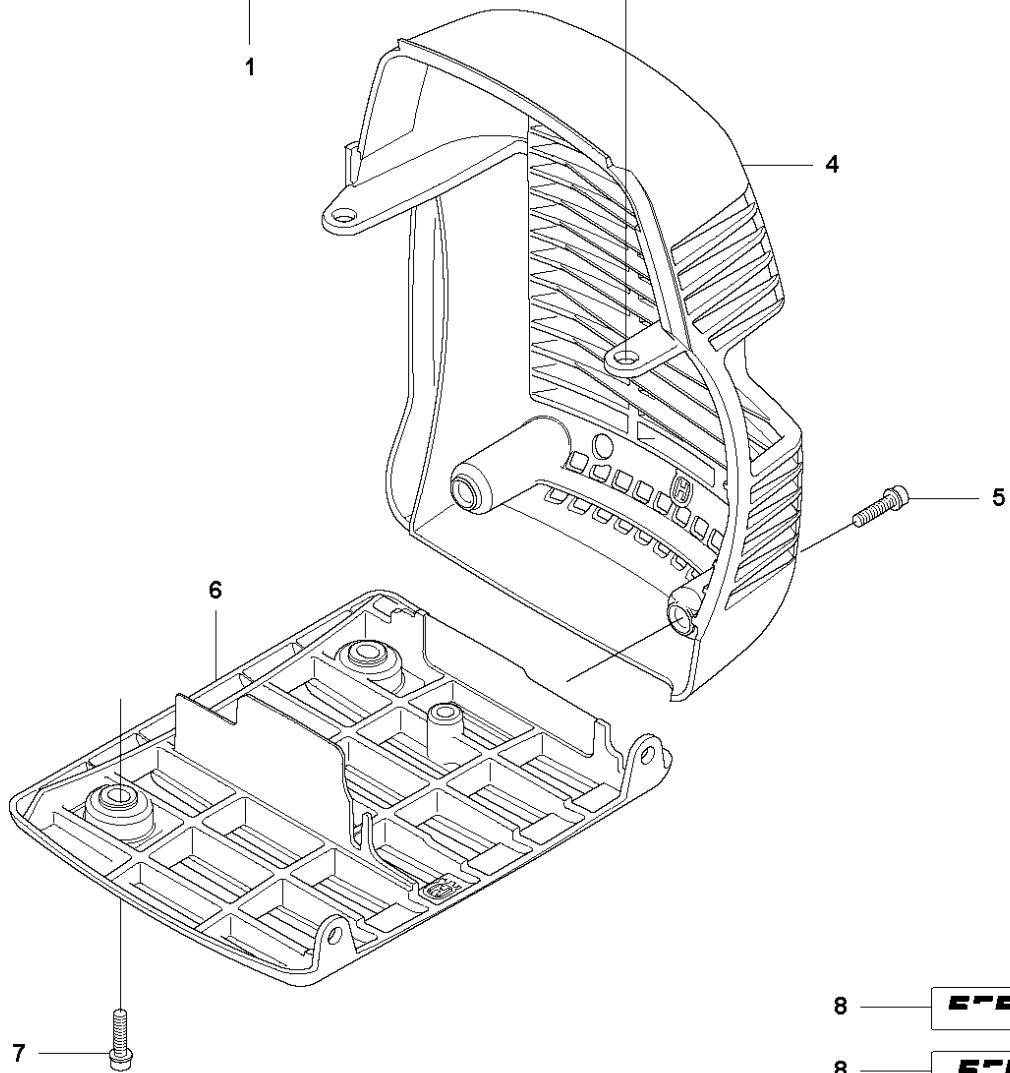

G 555
CYLINDER COVER

- 8 — **EEET**
- 8 — **EEF**
- 8 — **EEET**
- 8 — **EEF**

CYLINDER COVER

555 FX

Ref	Part No	Description	Remark	QTY	KIT
1	575 51 14-01	CYLINDER COVER ASSY	Spare part incl. Screws Pos. 2-3	1	
2	573 99 43-04	SCREW IHSCFMO	Captive Screw M5	3	1
3	573 99 43-01	SCREW IHSCFMO	Captive Screw M5	1	1
4	544 08 43-01	HEAT PROTECTOR		1	
5	503 20 07-76	SCREW IHSCFM		2	
6	505 49 26-01	PROTECTIVE COVER		1	
7	503 20 07-76	SCREW IHSCFM		2	
8	576 99 86-06	LABEL	FXT	1	
8	576 99 86-07	LABEL	FX	1	
8	576 99 86-08	LABEL	RXT	1	
8	576 99 86-09	LABEL	FRM	1