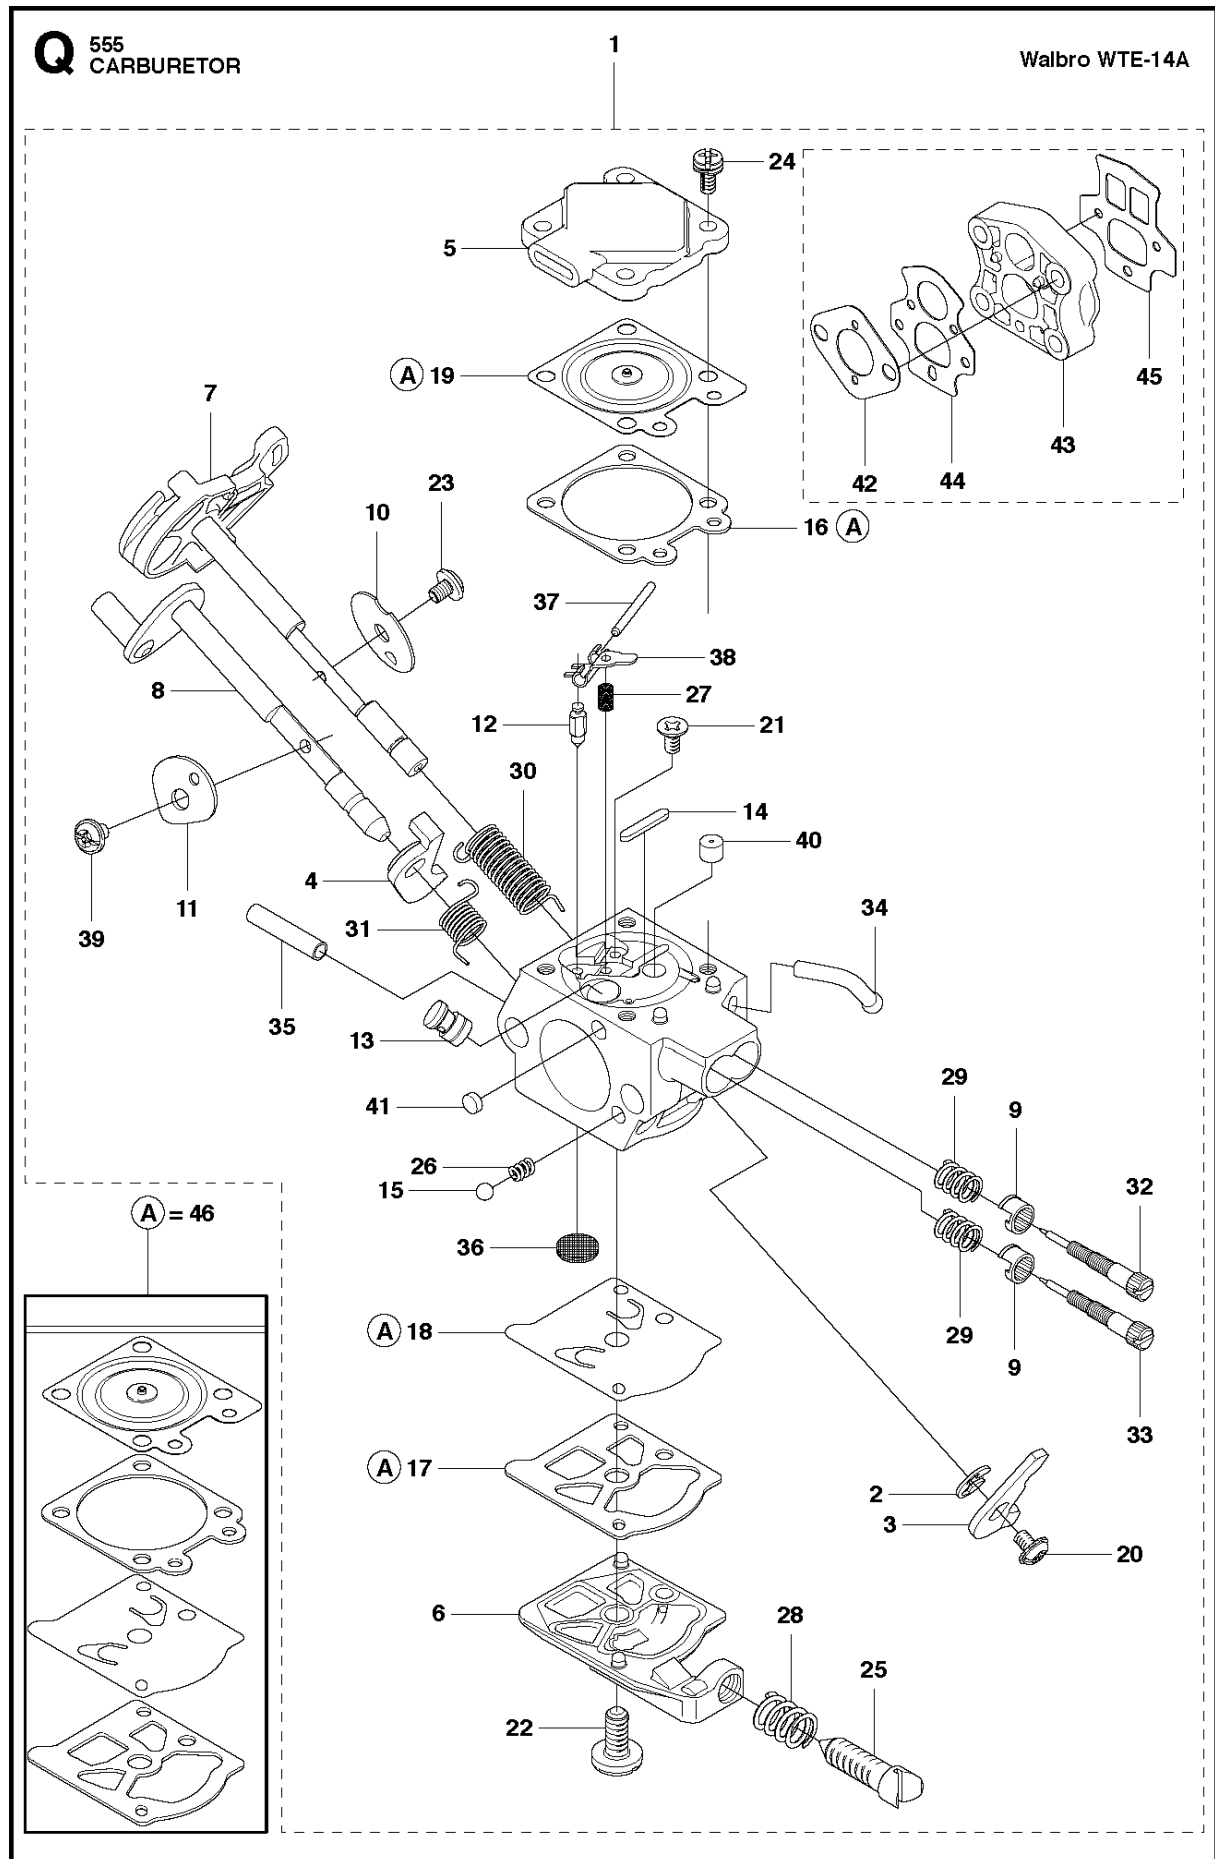

CARBURETOR

555 FX

Ref	Part No	Description	Remark	QTY	KIT
1	586 10 88-01	CARBURETTOR	s/n from 20130600067 -	1	
1	586 15 40-01	CARBURETTOR KIT	s/n up to - 20130600067	1	
2	505 31 67-36	RING		1	1
3	544 97 07-01	LEVER		1	1
4	544 17 77-01	LEVER		1	1
5	574 35 81-01	COVER		1	1
6	503 58 43-01	COVER		1	1
7	544 04 36-01	SHAFT		1	1
8	544 04 40-01	SHAFT		1	1
9	544 97 08-01	LIMITER CAP		2	1
10	505 42 71-01	VALVE		1	1
11	537 10 96-01	VALVE		1	1
12	503 56 34-01	VALVE INLET NEEDLE		1	1
13	502 84 68-01	NOZZLE ASSY		1	1
14	502 84 69-01	PLUG		1	1
15	501 46 85-01	BALL-CHOKE FRICTION		1	1
16	504 35 09-06	GASKET		1	1, 42
17	504 13 09-06	GASKET		1	1, 42
18	577 01 66-01	DIAPHRAGM		1	1, 42
19	580 80 42-01	DIAPHRAGM		1	1, 42
20	501 46 87-01	SCREW		1	1
21	502 84 71-01	SCREW		1	1
22	501 46 69-01	SCREW		1	1
23	537 00 34-01	SCREW		1	1
24	537 00 31-01	SCREW		4	1
25	537 40 82-01	SCREW		1	1
26	501 46 84-01	SPRING		1	1
27	501 79 59-01	SPRING		1	1
28	501 66 78-01	SPRING		1	1
29	544 97 10-01	SPRING		2	1
30	544 17 76-01	SPRING		1	1
31	544 97 11-01	SPRING		1	1
32	502 84 72-01	NEEDLE		1	1
33	502 84 73-01	NEEDLE		1	1
34	544 97 15-01	FITTING		1	1
35	544 97 16-01	FITTING		1	1
36	501 66 61-01	SCREEN-INLET		1	1
37	505 52 01-25	PIN-METERING LEVER		1	1
38	502 84 74-01	LEVER		1	1
39	544 11 15-01	SCREW		1	1
40	505 42 69-01	JET		1	1
41	503 57 43-01	PLUG-WELCH		1	1
42	TBD	TBD	Delivered with 510 24 20-01. Separate spare part, see page J.	1	1
43	TBD	TBD	Delivered with 510 24 20-01. Separate spare part, see page J.	1	1
44	TBD	TBD	Delivered with 510 24 20-01. Separate spare part, see page J.	1	1
45	TBD	TBD	Delivered with 510 24 20-01. Separate spare part, see page J.	1	1
46	515 99 96-01	KIT		1	