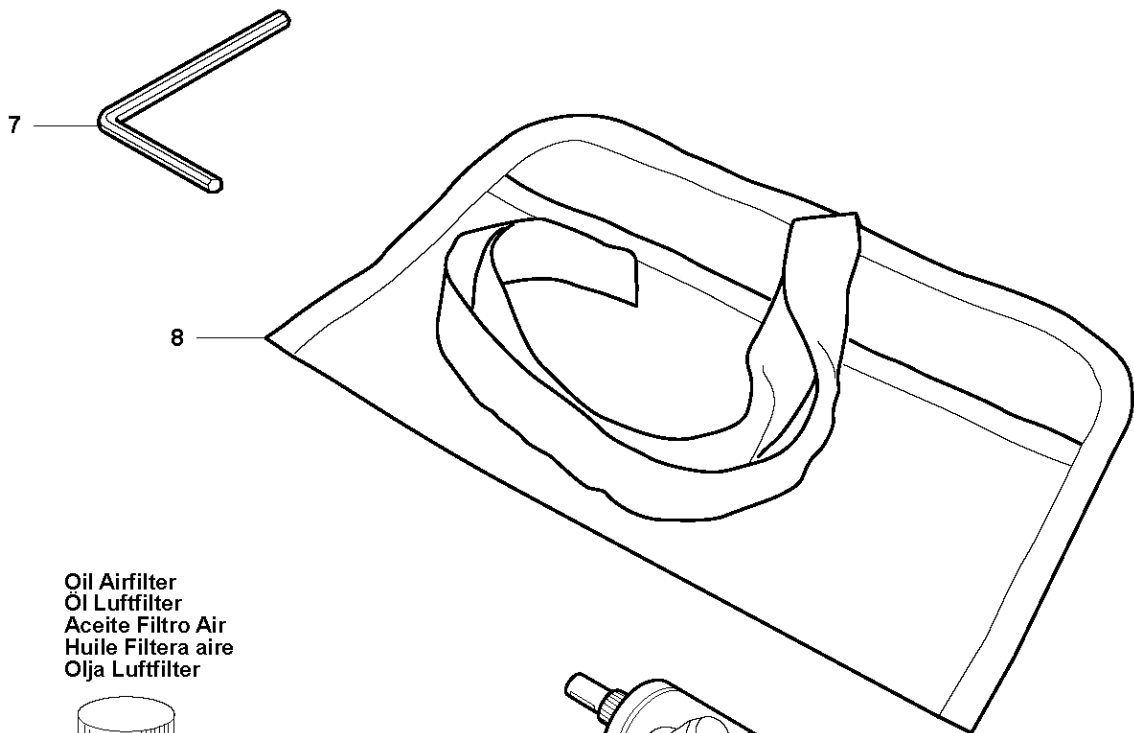

R1 ⁵⁵⁵
ACCESSORIES