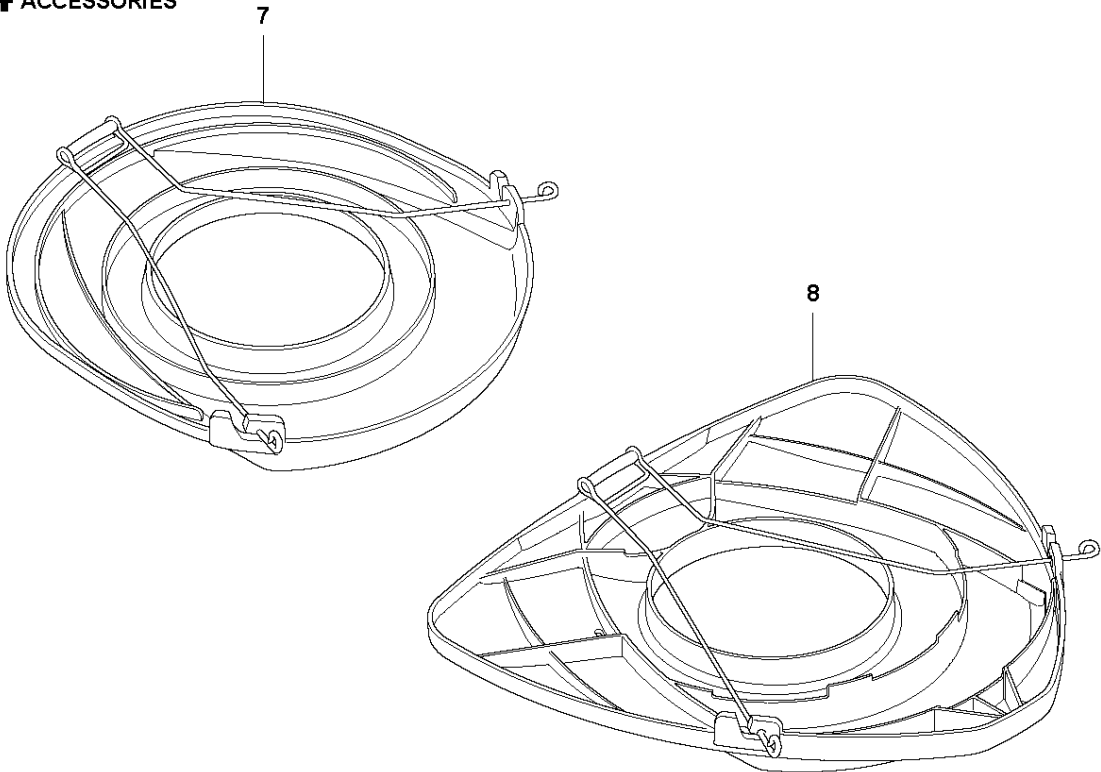

R4 555
ACCESSORIES

ACCESSORIES

555 FX

Ref	Part No	Description	Remark	QTY	KIT
1	502 43 58-01	WINTER KIT	Winter kit Incl. Pos. 2-6	1	
2	544 95 28-01	WINTER COVER		1	1
3	537 35 10-01	AIR DUCT		1	1
4	503 21 07-16	SCREW IHSCFT		1	1
5	544 87 02-01	COVER		1	1
6	537 41 08-01	FILTER		1	1
7	537 31 29-01	TRANSPORT GUARD		1	
8	544 35 91-01	TRANSPORT GUARD		1	