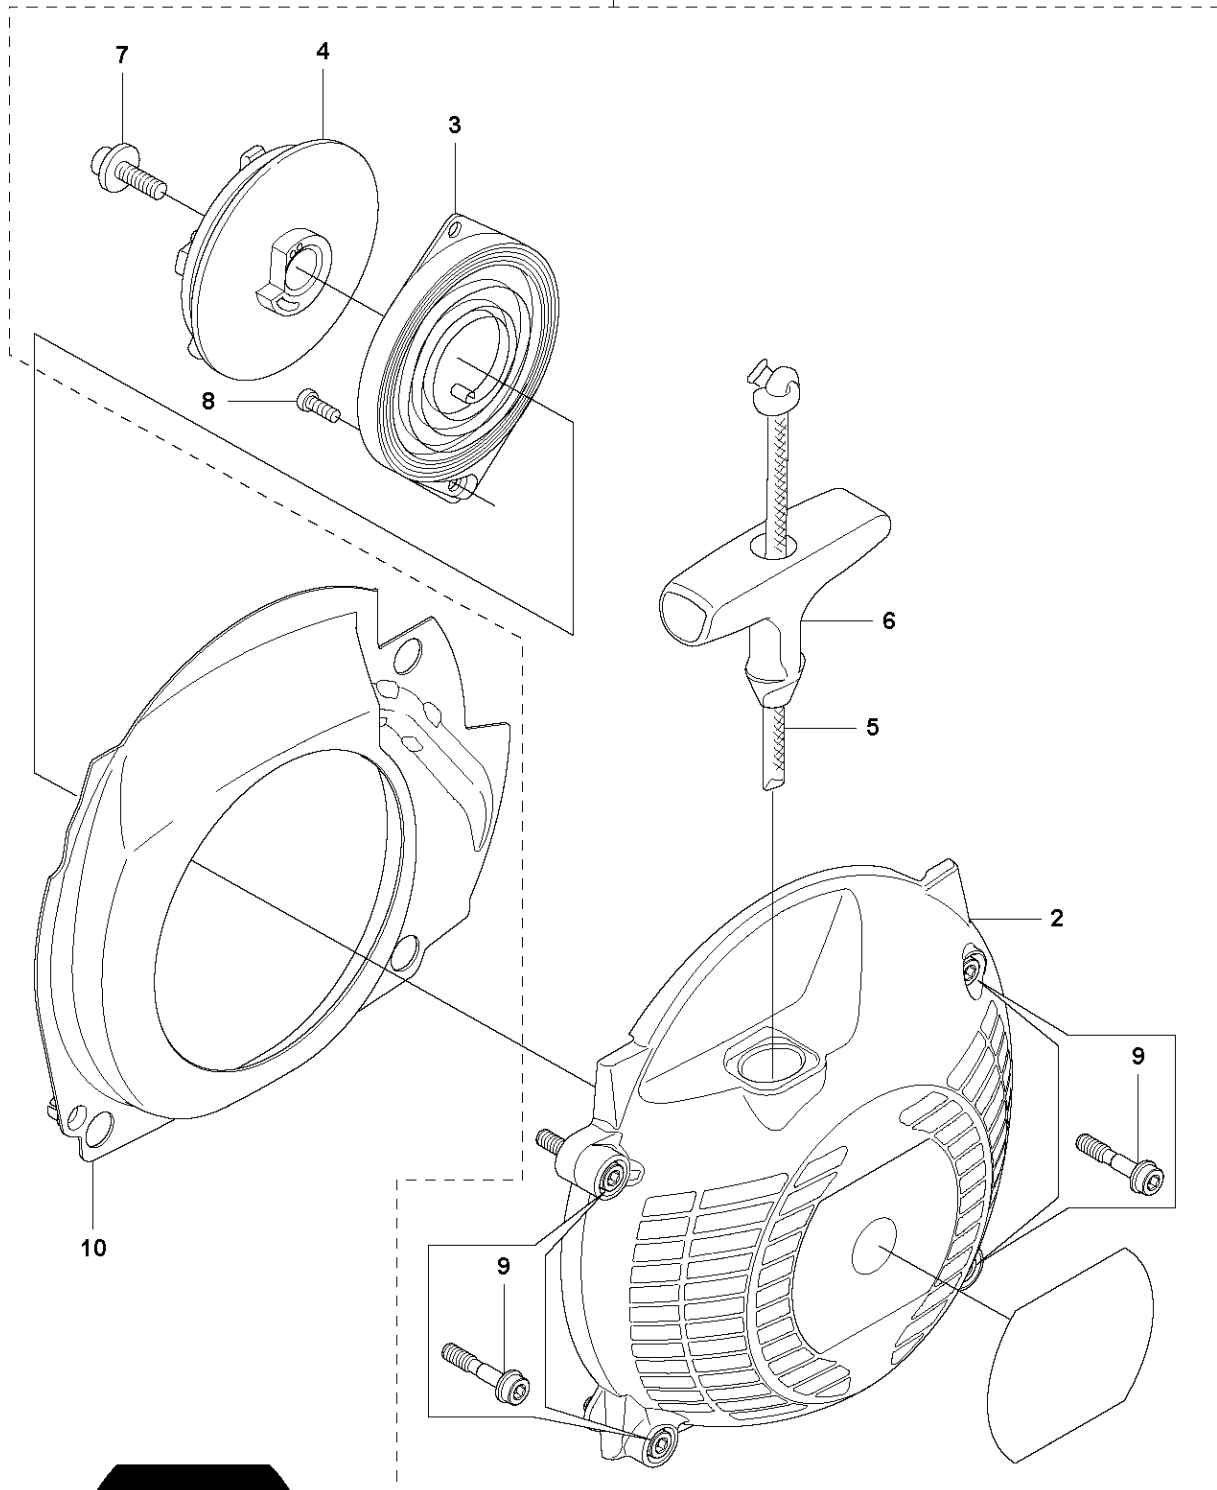

K 555
STARTER

1

11

STARTER

555 FX

Ref	Part No	Description	Remark	QTY KIT	
1	575 51 17-01	STARTER ASSY	Incl. Pos. 2-9	1	
2	575 51 26-01	STARTER HOUSING	Spare part incl. Screws Pos. 9	1	1
3	502 20 06-01	SPRING CASSETTE ASSY		1	1
4	503 95 73-01	STARTER PULLEY		1	1
5	505 30 51-25	STARTER CORD		1	1
6	537 23 25-01	STARTER HANDLE		1	1
7	503 21 69-16	SCREW IH SCT		1	1
8	503 21 29-06	SCREW CCRPANT		2	1
9	573 99 43-04	SCREW IHSCFMO	Captive Screw M5	4	1, 2
10	537 34 56-01	AIR CONDUCTOR		1	
11	576 46 81-01	LABEL		1