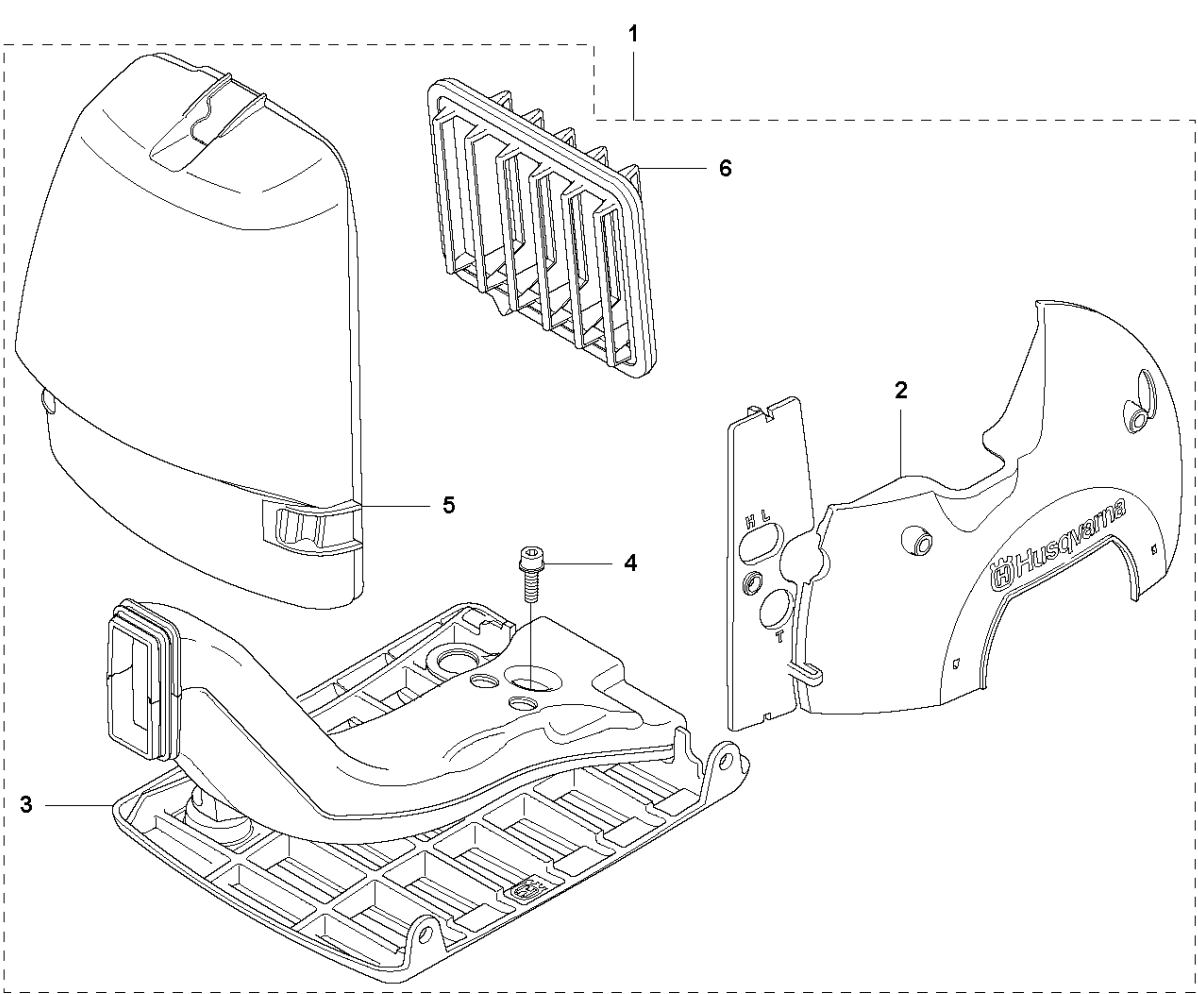

R4 555
ACCESSORIES

ACCESSORIES

555 FX

Ref	Part No	Description	Remark	QTY	KIT
1	502 43 58-01	WINTER KIT	Winter kit Incl. Pos. 2-6	1	
2	544 95 28-01	WINTER COVER		1	1
3	537 35 10-01	AIR DUCT		1	1
4	503 21 07-16	SCREW IHSCFT		1	1
5	544 87 02-01	COVER		1	1
6	537 41 08-01	FILTER		1	1
7	537 31 29-01	TRANSPORT GUARD		1	
8	544 35 91-01	TRANSPORT GUARD		1	