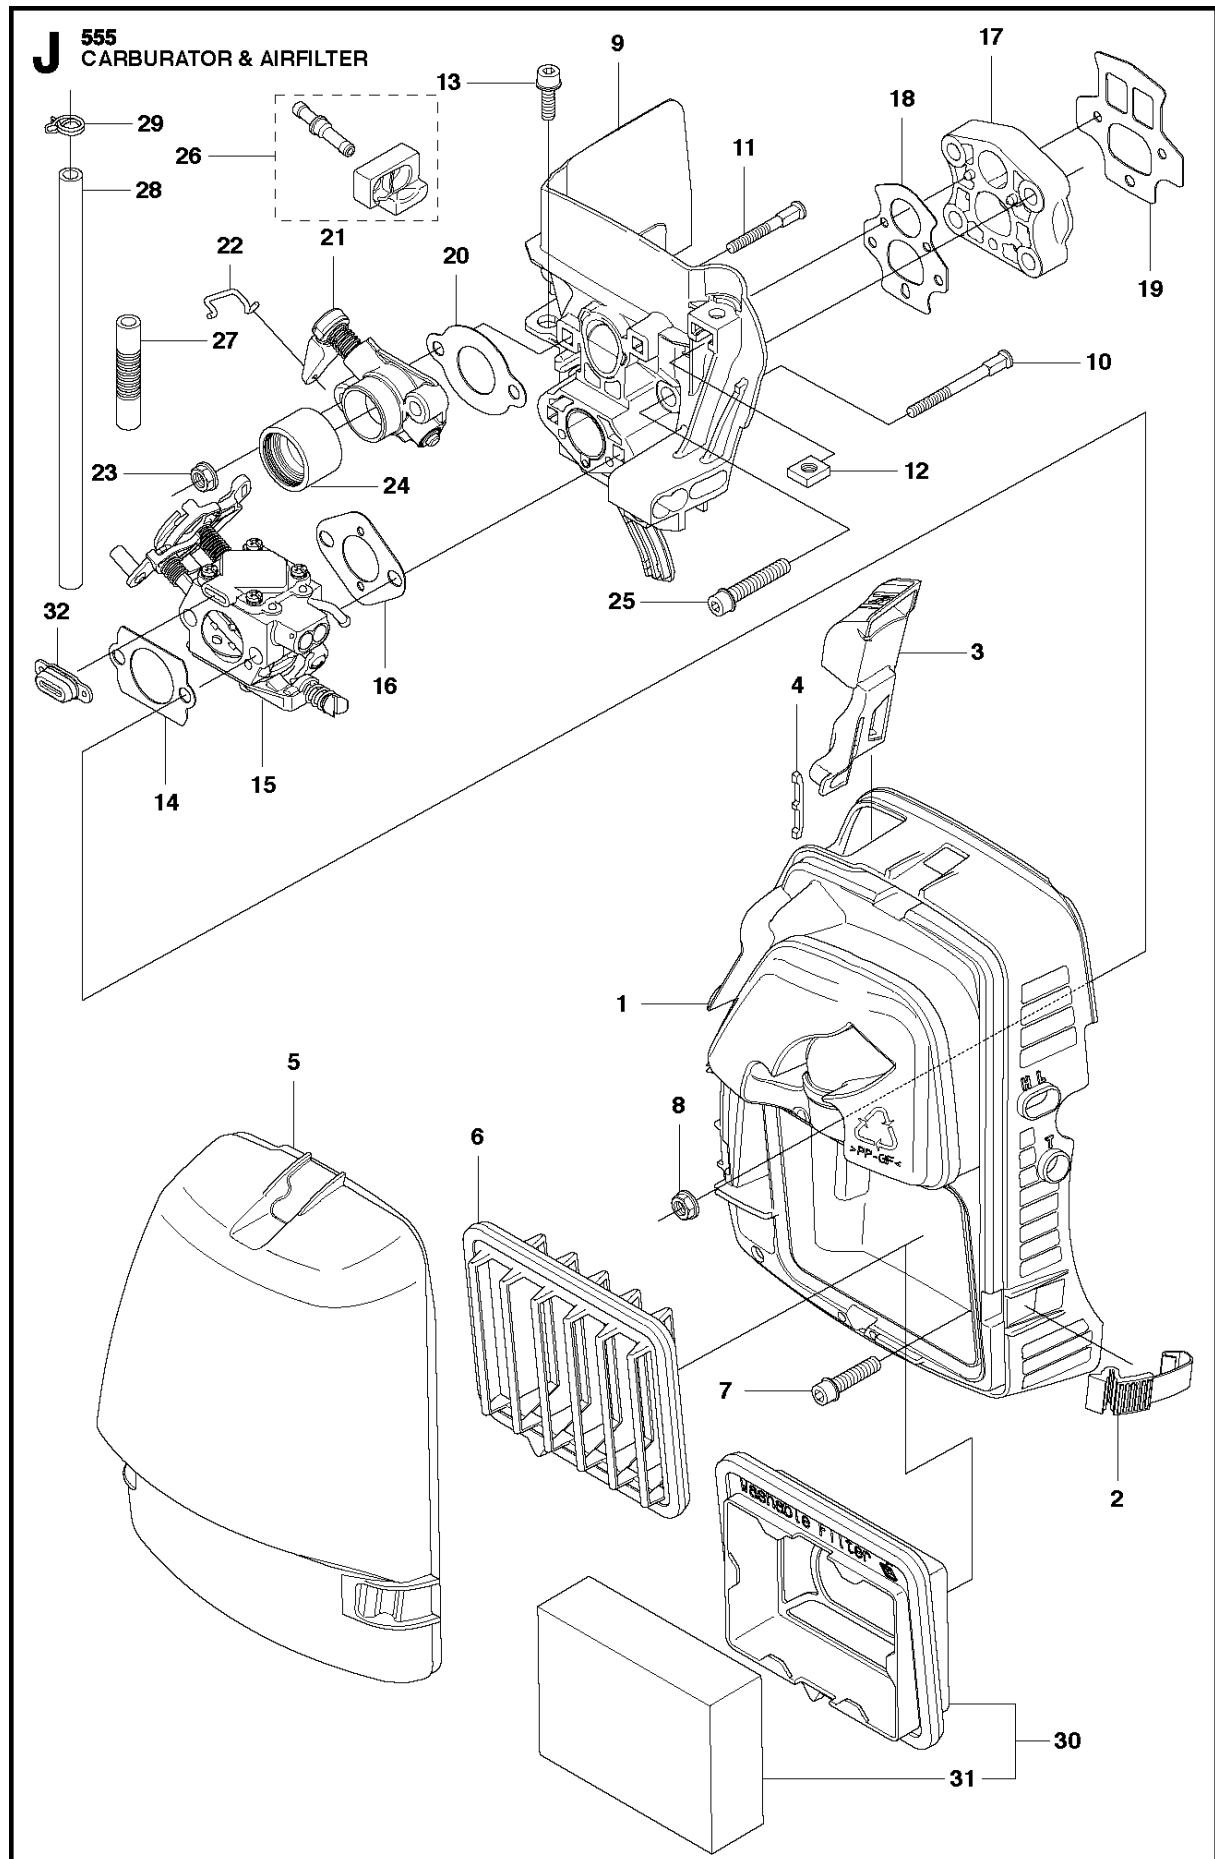

CARBURETOR & AIR FILTER

555 FX

Ref	Part No	Description	Remark	QTY	KIT
1	580 48 26-01	FILTER HOLDER		1	
2	503 74 01-02	SNAP		3	
3	537 35 26-01	CHOKE CONTROL		1	
4	537 38 78-01	GROMMET		1	
5	537 41 01-01	FILTER COVER		1	
6	537 41 08-01	FILTER	Nylon 80/32 Winter	1	
6	537 41 08-02	FILTER	Nylon 44/27	1	
7	503 20 07-76	SCREW IHSCFM		2	
8	731 71 14-51	HEXAGON NUT FLANGED		2	
9	537 35 04-01	INSULATION WALL		1	
10	503 98 81-01	SCREW		2	
11	503 98 81-04	SCREW		2	
12	503 22 65-04	SQUARE NUT		1	
13	503 20 07-76	SCREW IHSCFM		1	
14	544 42 99-01	GASKET		1	
15	586 10 88-01	CARBURETTOR	s/n from 20130600067 -	1	
15	586 15 40-01	CARBURETTOR KIT	s/n up to - 20130600067	1	
16	510 04 37-01	GASKET		1	15
17	544 04 33-01	MANIFOLD		1	15
18	544 04 30-01	GASKET		1	15
19	544 04 31-01	GASKET		1	15
20	544 16 08-01	GASKET		1	
21	544 21 40-01	VALVE HOUSING		1	
22	544 84 78-01	LINK		1	
23	731 71 14-51	HEXAGON NUT FLANGED		2	
24	537 41 05-01	INLET PIPE		1	
25	503 20 07-80	SCREW IHSCFM		4	
26	544 16 15-01	GROMMET	Kit	1	
27	581 75 61-41	FUEL HOSE		1	
28	544 32 49-14	FUEL HOSE		1	
29	544 34 86-01	HOSE CLAMP		1	
30	505 03 47-02	FILTER	RXT, Incl. Pos. 31	1	
31	505 03 10-03	FILTER		1	30
32	577 96 93-01	SEALING PLUG	s/n from 20130600067 -	1	
32	579 62 01-01	SEALING PLUG	s/n up to - 20130600067	1