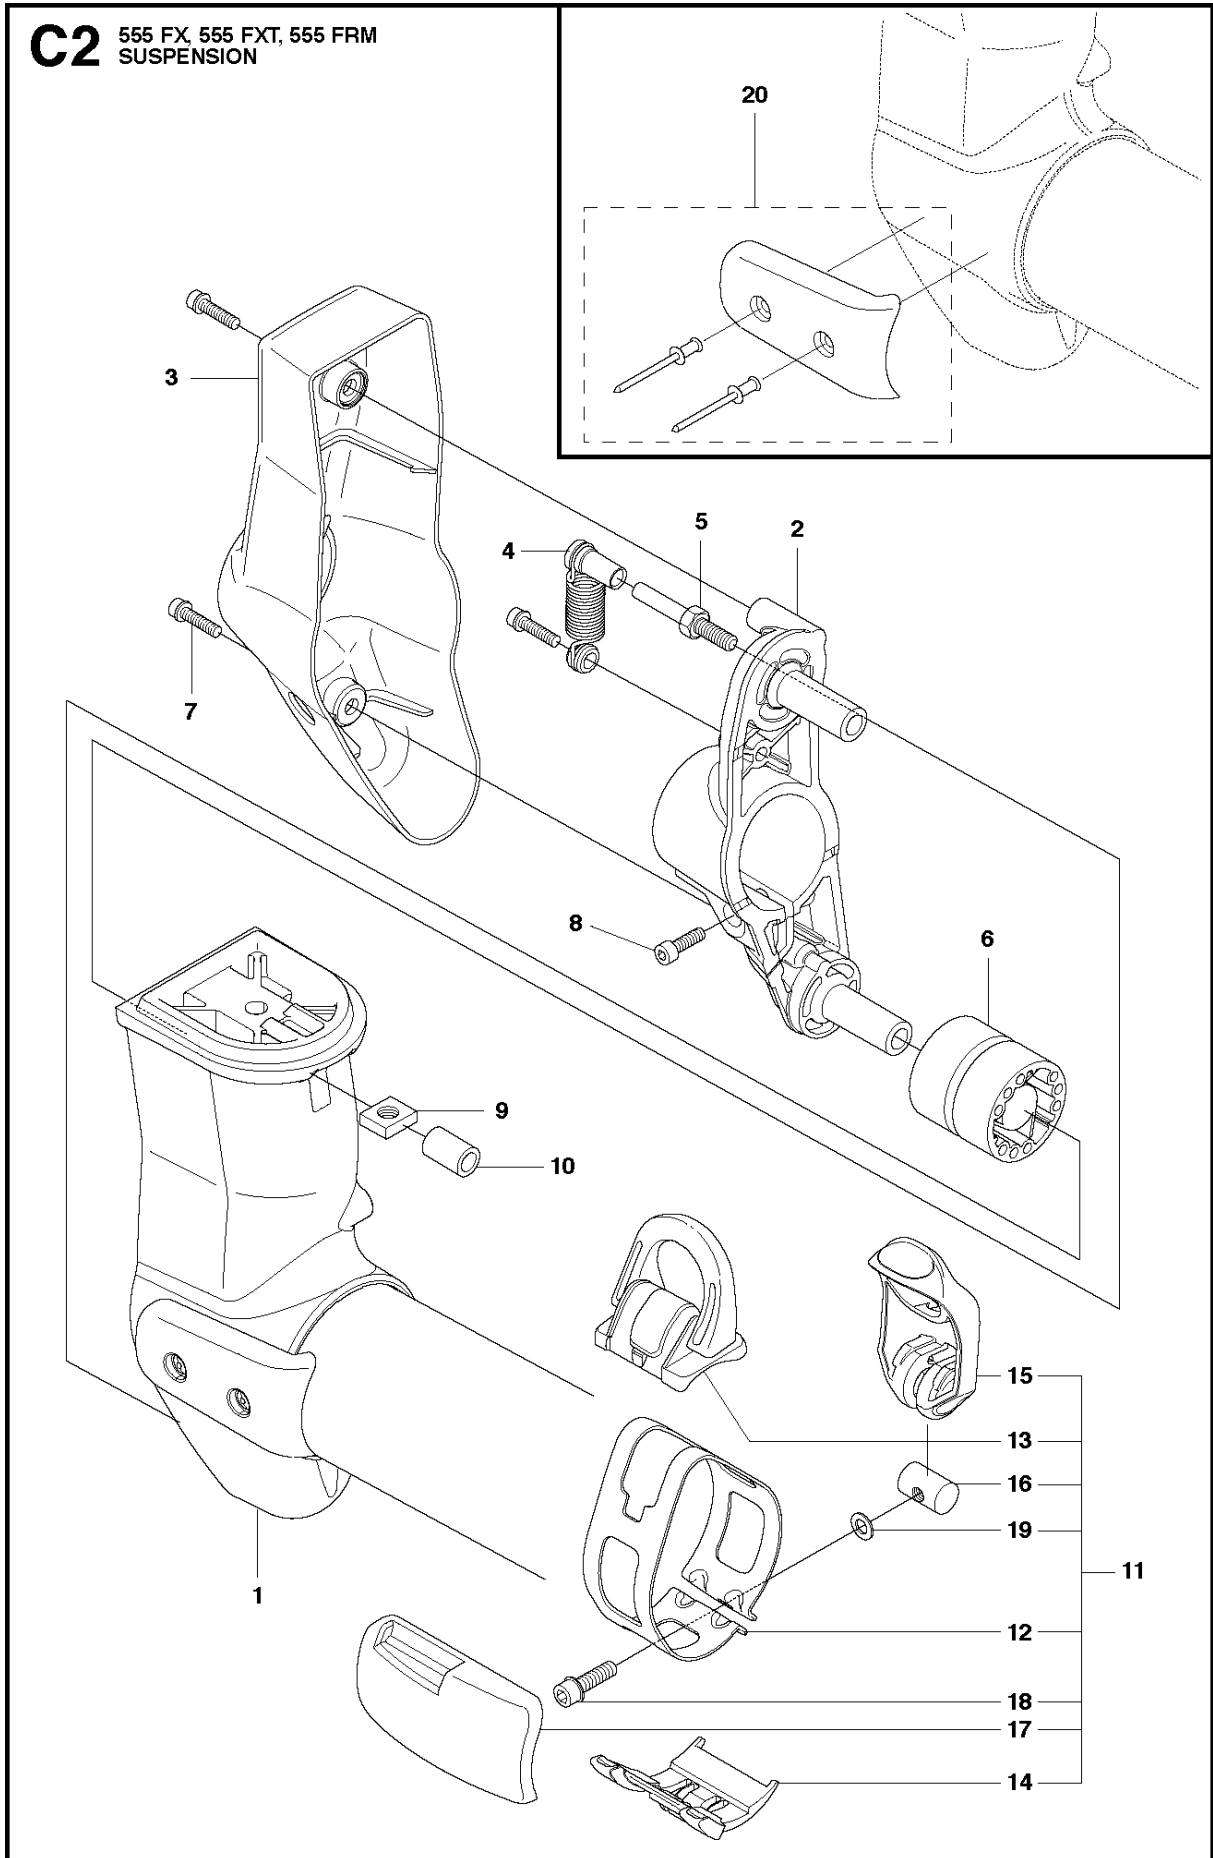

C2 555 FX, 555 FXT, 555 FRM
SUSPENSION

SUSPENSION

555 FX

Ref	Part No	Description	Remark	QTY	KIT
1	581 97 88-01	SUSPENSION	FX, FXT	1	
1	581 97 88-03	SUSPENSION	FRM	1	
2	544 37 83-01	RETAINER		1	
3	544 37 85-01	COVER		1	
4	506 06 88-01	SPRING		1	
5	544 36 77-01	PARALLEL PIN		1	
6	544 23 09-01	ANTIVIBRATION ELEMENT		2	
7	503 20 07-74	SCREW IHSCFM		3	
8	725 53 72-65	SCREW IHSCM		1	
9	502 19 71-01	SQUARE NUT		1	
10	503 85 73-02	COVER		1	
11	504 02 38-01	LOOP	Incl. Pos. 12-19	1	
12	537 39 57-01	BAND		1	11
13	537 20 18-03	LOOP		1	11
14	537 42 74-01	GUIDE RAIL		1	11
15	537 42 70-01	LEVER		1	11
16	537 42 73-01	NUT		1	11
17	544 25 07-01	WEAR PROTECTION		1	11
18	503 20 07-25	SCREW IHSCFM		1	11
19	503 23 00-11	WASHER		1	11
20	586 20 27-03	WEAR PROTECTION		1