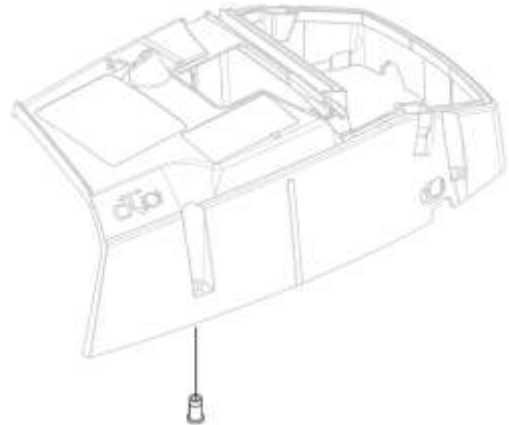

Illustrated Parts List - IPL Update

Product Name(s)

372 XP X-TORQ

Description of change

1. New Ignition module. Component update. This update does not **solve** misfire when using the decompression valve. An improvement for this will come later.
2. New clutch with higher specification.
3. Sleeve to cylinder cover. Available as separate spare part

Comments

Fully interchangeable

Introduced from

Serial number / Date	Remark
20153800961 -	Ignition module 586 88 03-03.
20152700385-	Clutch 586 79 84-01.

IPL updates

Page Title	Ref. no	New part no	Name	Excl. part no.	Remark
Ignition system	16	586 88 03-03	Ignition module	522 79 54-03 510 11 57-04	
Clutch & Oil pump	20	586 79 84-01	Clutch assy.	503 74 44-01	Arrow outwards
Crank shaft	2	586 79 84-01	Clutch assy.	503 74 44-01	Arrow outwards
Cylinder cover	7	537 05 59-03	Sleeve		

2. Clutch

586 79 84-01

3. Sleeve

537 05 59-03