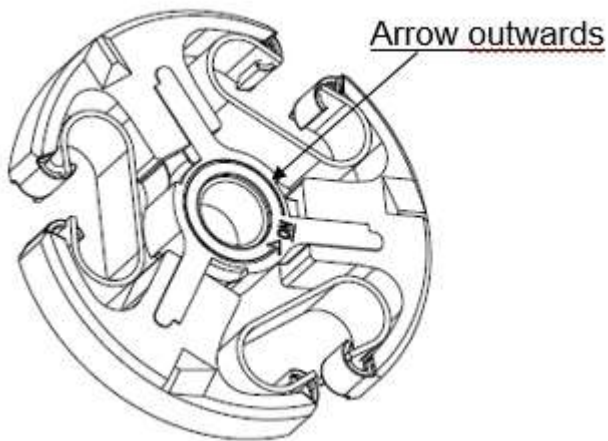

Illustrated Parts List - IPL Update

Product Name(s)

372 XP X-TORQ

Description of change

1. New Ignition module. Component update. This update does not **solve** misfire when using the decompression valve. An improvement for this will come later.
2. New clutch with higher specification.
3. Sleeve to cylinder cover. Available as separate spare part

Comments

Fully interchangeable

Introduced from

Serial number / Date	Remark
20153800961 -	Ignition module 586 88 03-03.
20152700385-	Clutch 586 79 84-01.

IPL updates

Page Title	Ref. no	New part no	Name	Excl. part no.	Remark
Ignition system	16	586 88 03-03	Ignition module	522 79 54-03 510 11 57-04	
Clutch & Oil pump	20	586 79 84-01	Clutch assy.	503 74 44-01	Arrow outwards
Crank shaft	2	586 79 84-01	Clutch assy.	503 74 44-01	Arrow outwards
Cylinder cover	7	537 05 59-03	Sleeve		

2. Clutch

586 79 84-01

3. Sleeve

537 05 59-03