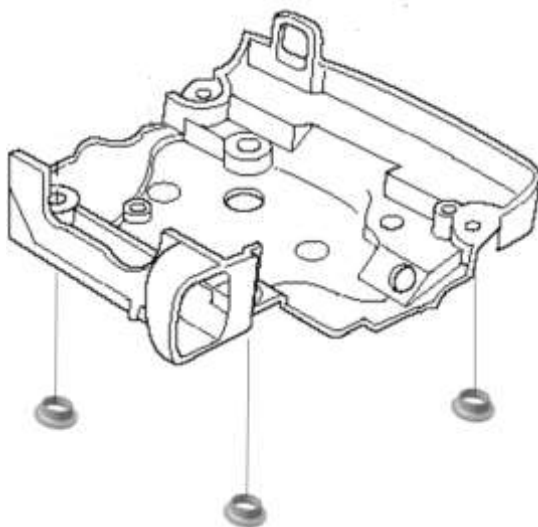

Illustrated Parts List - IPL Update

Product Name(s)

365 X-TORQ

Description of change

1. Four sleeves added on Carburetor area base. That provides better condition for tightening

Comments

Fully interchangeable

Introduced from

Serial number / Date	Remark
20155100769-	Carburetor area base

IPL updates

Page Title	Ref no	New part no	Name	Excl. part no.	Remark
Crank case	34	588 09 37-01	Carburetor area base	503 62 73-03	

1. Carburetor area base

588 09 37-01

503 62 73-03