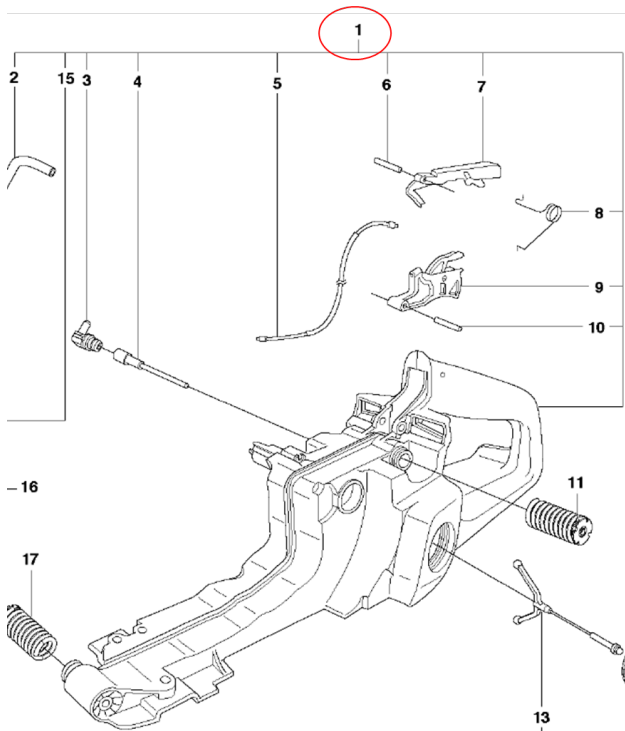

# Illustrated Parts List - IPL Update

## 1. Fuel tank

New

Old

501 15 29-01 Tank vent assy replaces 537 09 22-01\* Tank vent assy (pos. 4).  
537 09 93-01\* Connection bend removed (pos. 3).  
*\*Remains as spare part.*

544 11 40-13 Fuel tank replaces 544 11 40-07 Fuel tank (pos. 1).