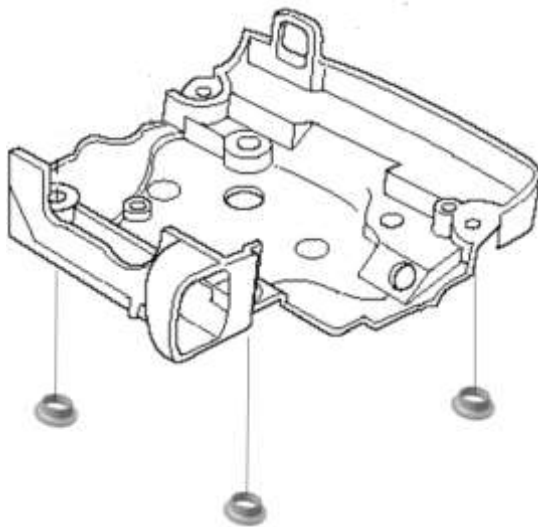

Illustrated Parts List - IPL Update

Product Name(s)

372 XP

Description of change

1. Four sleeves added on Carburetor area base. That provides better condition for tightening

Comments

Fully interchangeable

Introduced from

Serial number / Date	Remark
20155100001-	Carburetor area base

IPL updates

Page Title	Ref no	New part no	Name	Excl. part no.	Remark
Crank case	12	588 09 37-01	Carburetor area base	503 62 73-03	

1. Carburetor area base