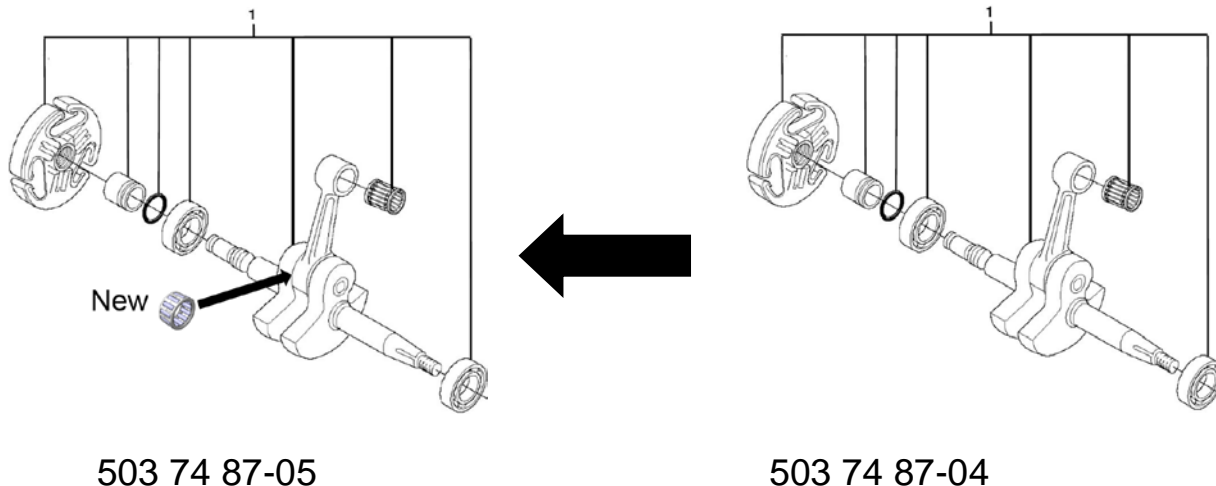

Illustrated Parts List - IPL Update

Product Name(s)

372 XP

Description of change

1. New crank shaft assy. with new big end bearing with a more robust cage.
2. New screw with torx grip T10 to knee joint, chip guard, cover, spike, chain guide, grounding cable and chain guide plate provides better condition for tightening.

Comments

Fully interchangeable

Introduced from

Serial number / Date	Remark
20172301113 -	Crank shaft assy. 503 74 87-05
20164600385 -	Screw CITXPANT 525 88 74-02

IPL updates

Page Title	Ref. No	New part no	Name	Excl. part no.	Remark
CRANK SHAFT	1	503 74 87-05	Crank shaft assy.	503 74 87-04	
CHAIN BRAKE & CLUTCH COVER	3,19,20,32	525 88 74-02	Screw CITXPANT	503 21 28-10	
IGNITION SYSTEM	7	525 88 74-02	Screw CITXPANT	503 21 28-10	
CRANK CASE	8	525 88 74-02	Screw CITXPANT	503 21 28-10	

1. Crank shaft assy.

Illustrated Parts List - IPL Update

2. Screw

525 88 74-02

503 21 28-10