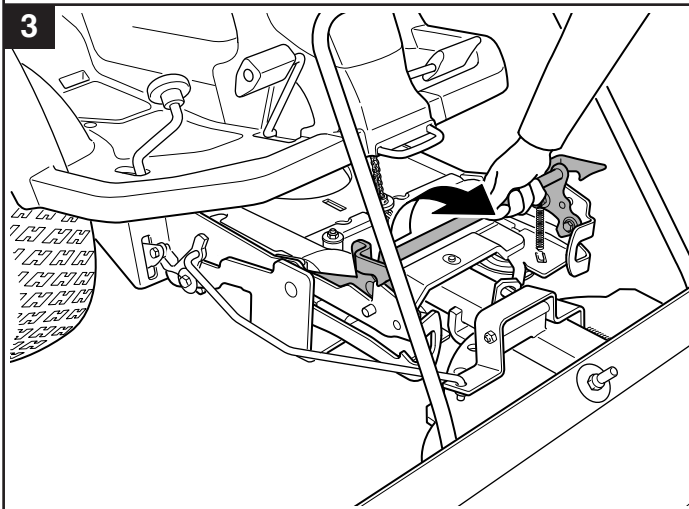

User manual

Snow blade

596 29 00-01

Read the instructions carefully before using the product

596 29 00-01

1143290-26

P. Olssons i Linderöd AB

 65 kg (Net)
75 kg (Gross)