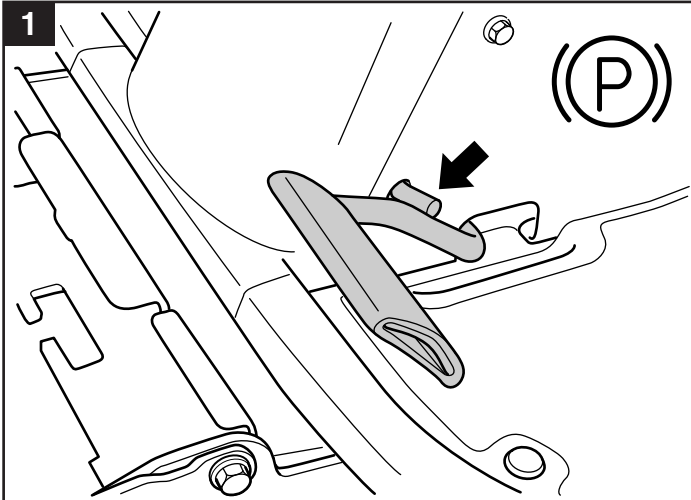

User manual

Snow blade

596 29 00-01

Read the instructions carefully before using the product

596 29 00-01

1143290-26

P. Olssons i Linderöd AB

 65 kg (Net)
75 kg (Gross)