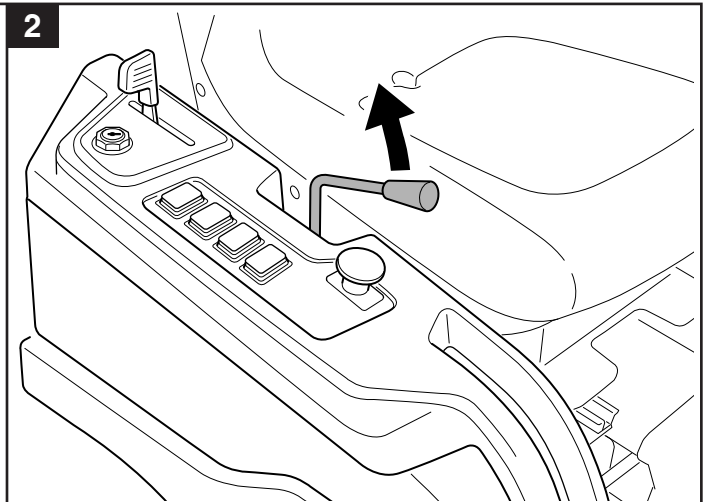

User manual

Snow blade

596 29 00-01

Read the instructions carefully before using the product

596 29 00-01

1143290-26

P. Olssons i Linderöd AB

 65 kg (Net)
75 kg (Gross)