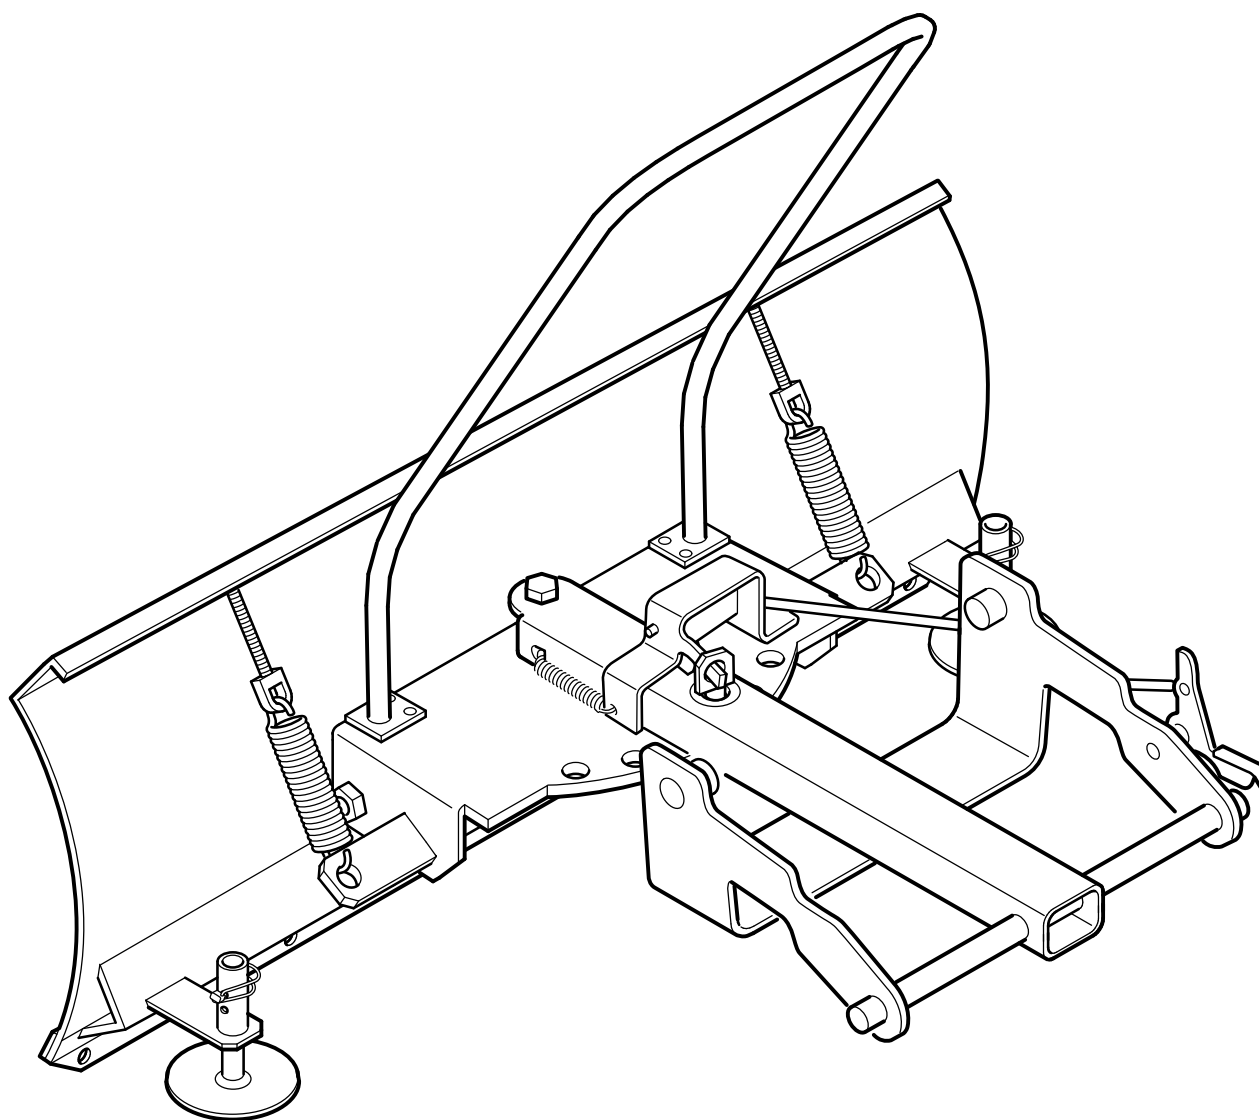

User manual

Snow blade

596 29 00-01

Read the instructions carefully before using the product

596 29 00-01

1143290-26

P. Olssons i Linderöd AB

 65 kg (Net)
75 kg (Gross)