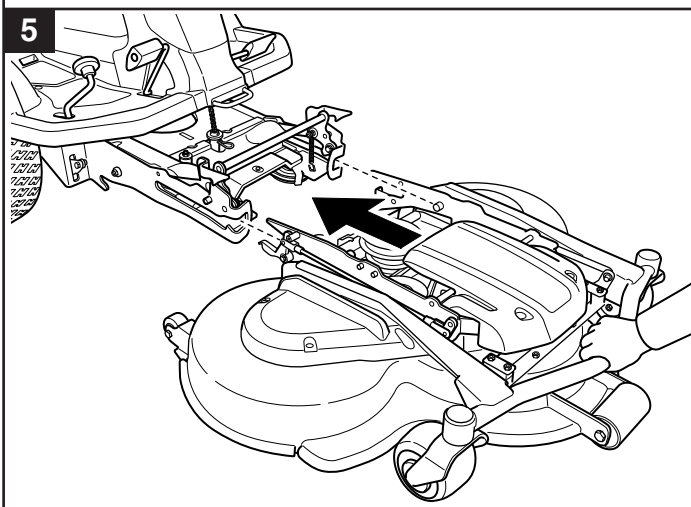

User manual

Snow blade

596 29 00-01

Read the instructions carefully before using the product

596 29 00-01

1143290-26

P. Olssons i Linderöd AB

 65 kg (Net)
75 kg (Gross)