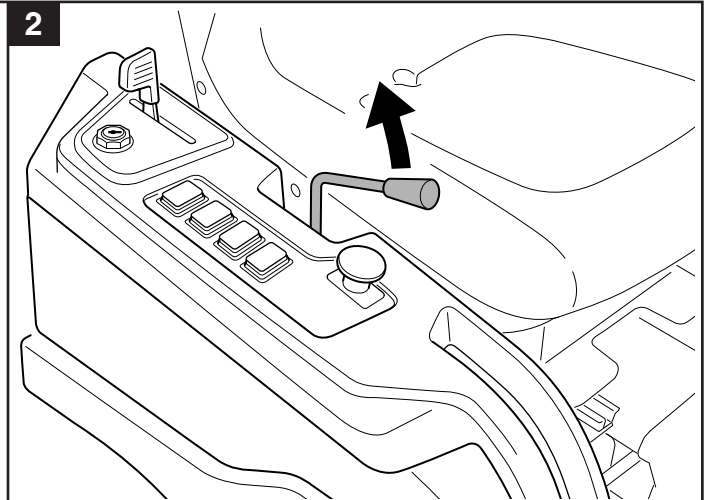

User manual

Snow blade

596 29 00-01

Read the instructions carefully before using the product

596 29 00-01

1143290-26

P. Olssons i Linderöd AB

 65 kg (Net)
75 kg (Gross)