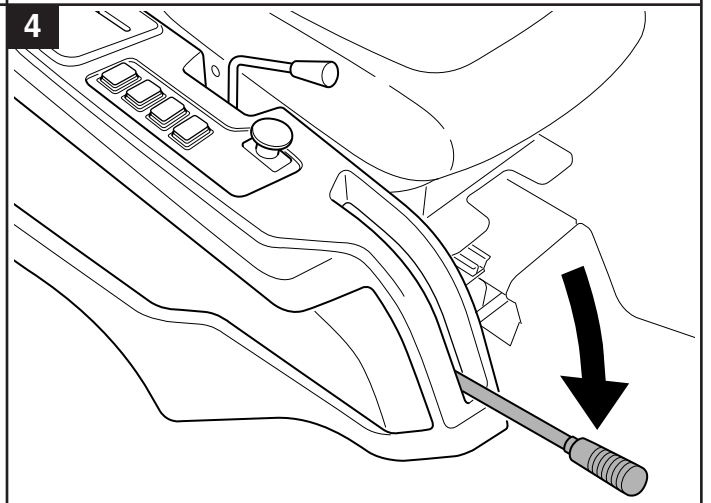

User manual

Snow blade

596 29 00-01

Read the instructions carefully before using the product

596 29 00-01

1143290-26

P. Olssons i Linderöd AB

 65 kg (Net)
75 kg (Gross)