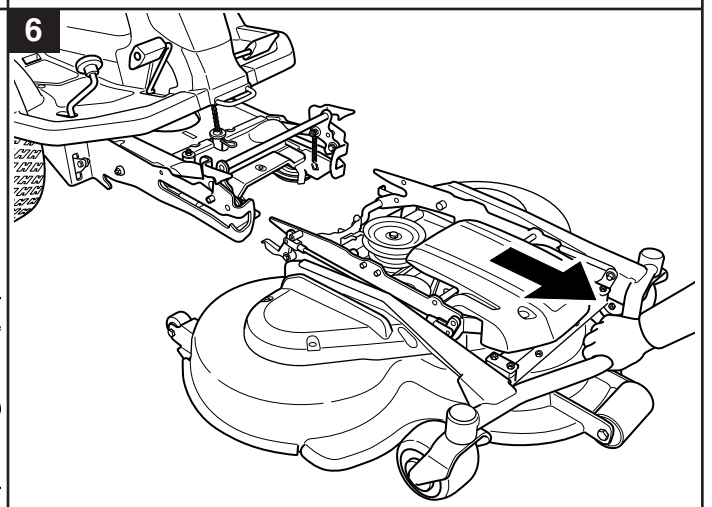

User manual

Snow blade

596 29 00-01

Read the instructions carefully before using the product

596 29 00-01

1143290-26

P. Olssons i Linderöd AB

 65 kg (Net)
75 kg (Gross)