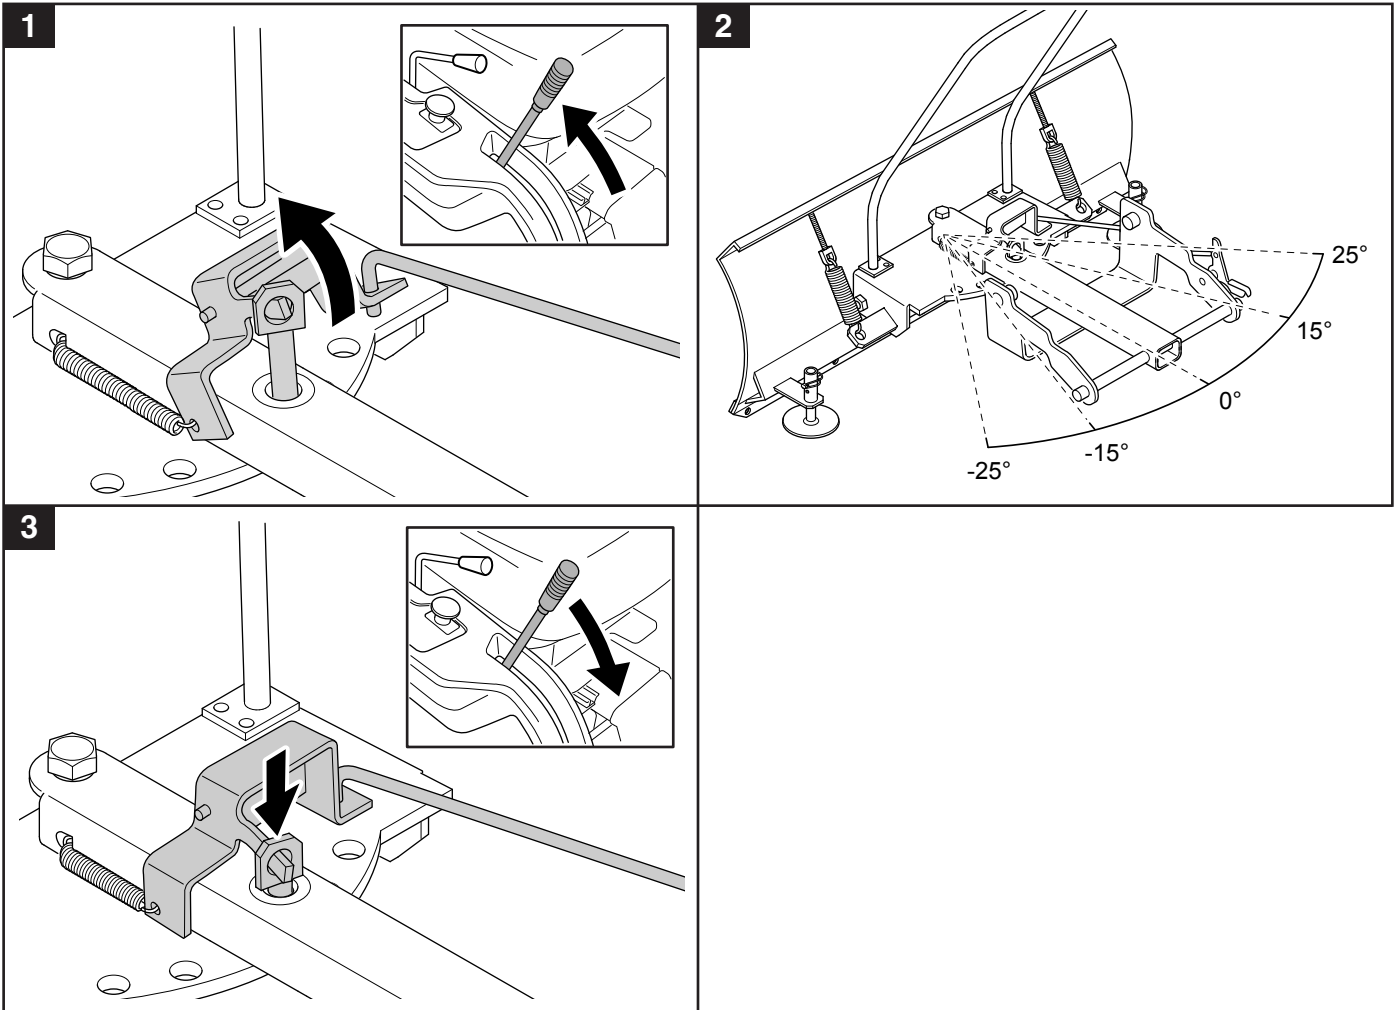

User manual

Snow blade

596 29 00-01

Read the instructions carefully before using the product

596 29 00-01

1143290-26

P. Olssons i Linderöd AB

 65 kg (Net)
75 kg (Gross)