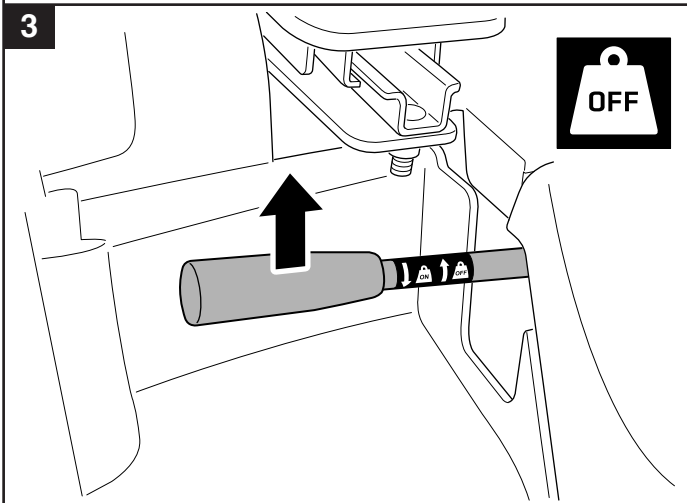

User manual

Snow blade

596 29 00-01

Read the instructions carefully before using the product

596 29 00-01

1143290-26

P. Olssons i Linderöd AB

 65 kg (Net)
75 kg (Gross)