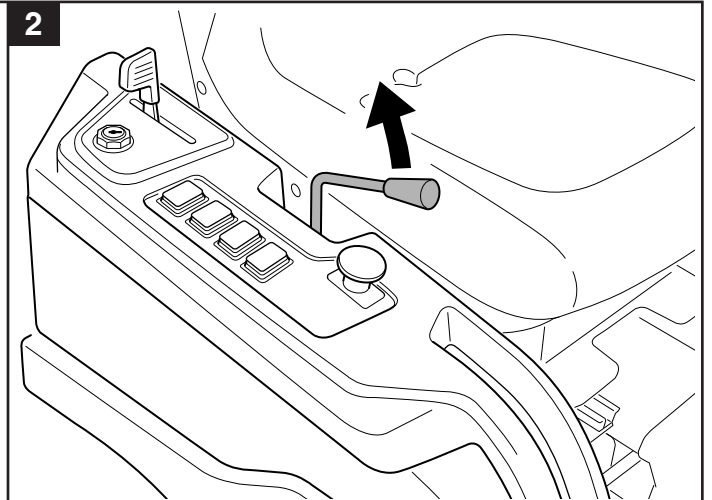

User manual

Snow blade

596 29 00-01

Read the instructions carefully before using the product

596 29 00-01

1143290-26

P. Olssons i Linderöd AB

 65 kg (Net)
75 kg (Gross)