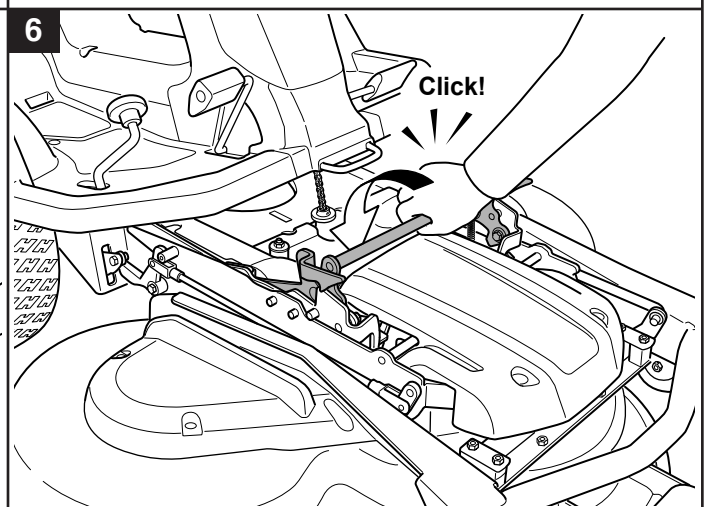

User manual

Snow blade

596 29 00-01

Read the instructions carefully before using the product

596 29 00-01

1143290-26

P. Olssons i Linderöd AB

 65 kg (Net)
75 kg (Gross)