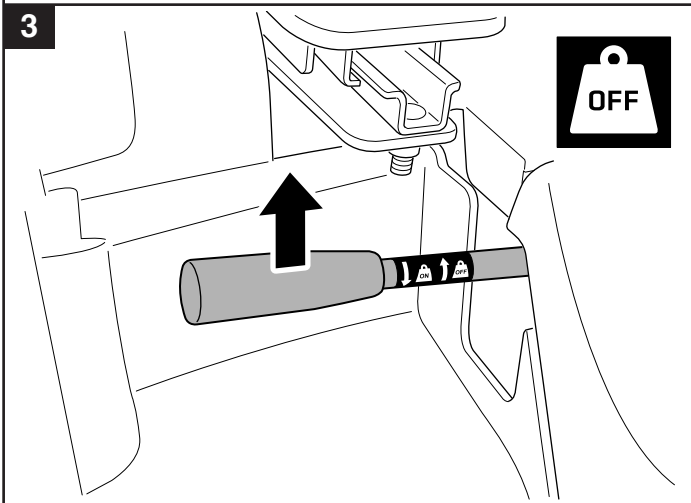

User manual

Snow blade

596 29 00-01

Read the instructions carefully before using the product

596 29 00-01

1143290-26

P. Olssons i Linderöd AB

 65 kg (Net)
75 kg (Gross)