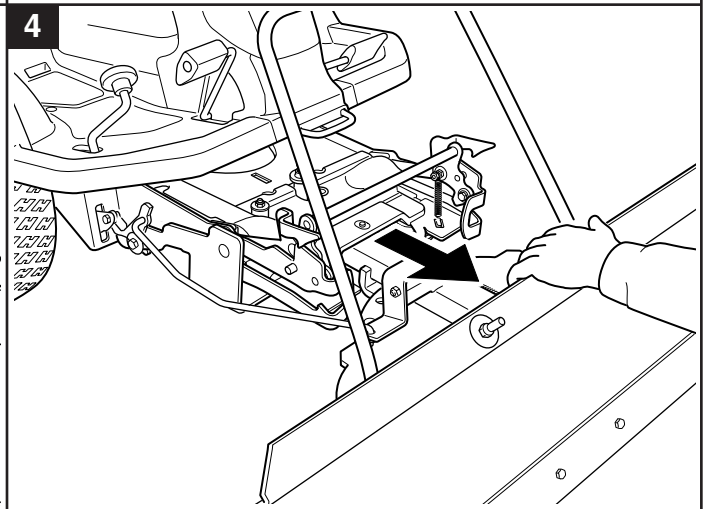

User manual

Snow blade

596 29 00-01

Read the instructions carefully before using the product

596 29 00-01

1143290-26

P. Olssons i Linderöd AB

 65 kg (Net)
75 kg (Gross)