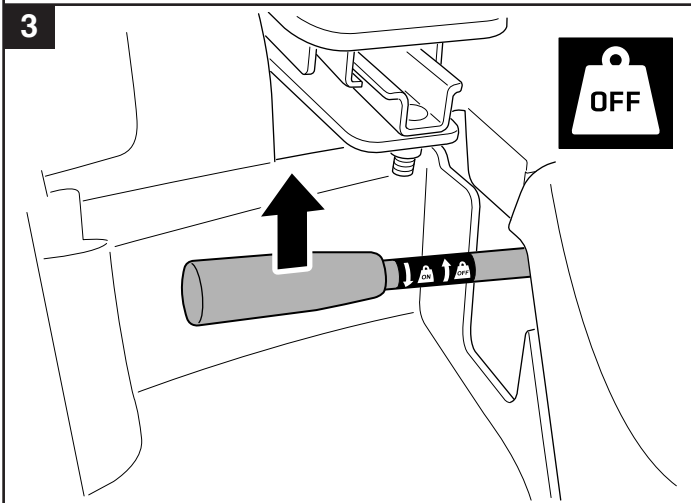

User manual

Snow blade

596 29 00-01

Read the instructions carefully before using the product

596 29 00-01

1143290-26

P. Olssons i Linderöd AB

 65 kg (Net)
75 kg (Gross)