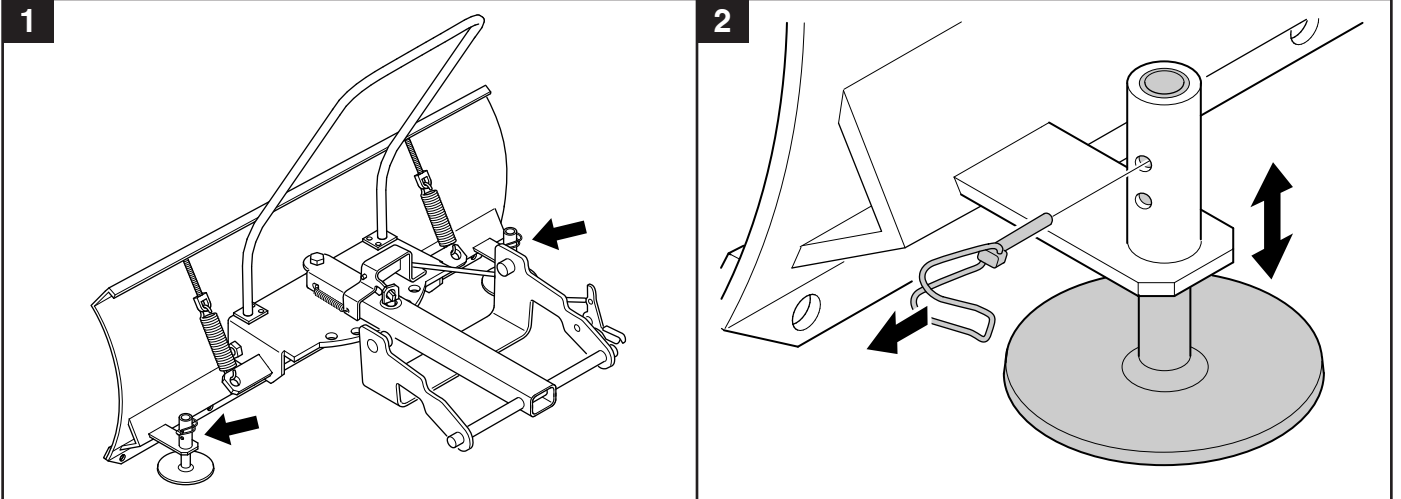

User manual

Snow blade

596 29 00-01

Read the instructions carefully before using the product

596 29 00-01

1143290-26

P. Olssons i Linderöd AB

 65 kg (Net)
75 kg (Gross)