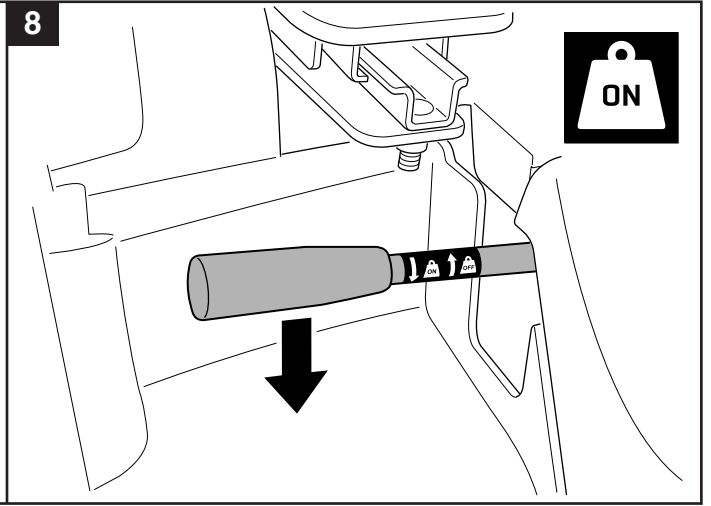

User manual

Snow blade

596 29 00-01

Read the instructions carefully before using the product

596 29 00-01

1143290-26

P. Olssons i Linderöd AB

 65 kg (Net)
75 kg (Gross)