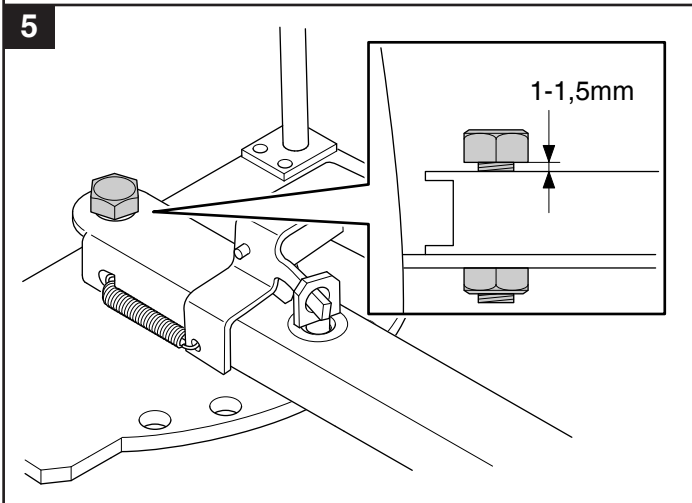

User manual

Snow blade

596 29 00-01

Read the instructions carefully before using the product

596 29 00-01

1143290-26

P. Olssons i Linderöd AB

 65 kg (Net)
75 kg (Gross)