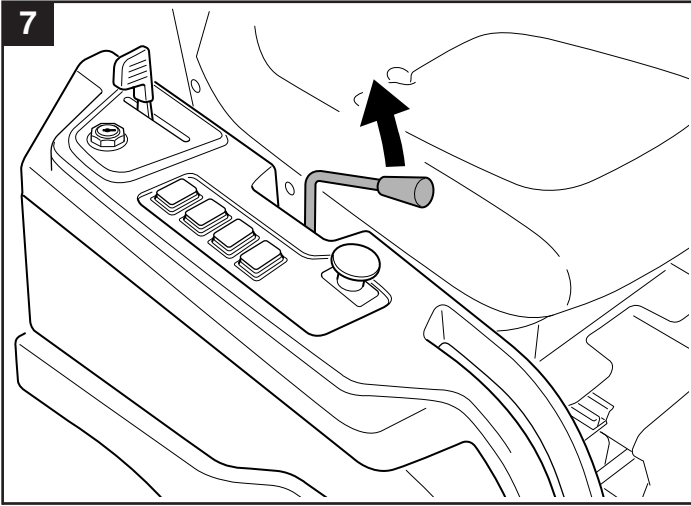

User manual

Snow blade

596 29 00-01

Read the instructions carefully before using the product

596 29 00-01

1143290-26

P. Olssons i Linderöd AB

 65 kg (Net)
75 kg (Gross)