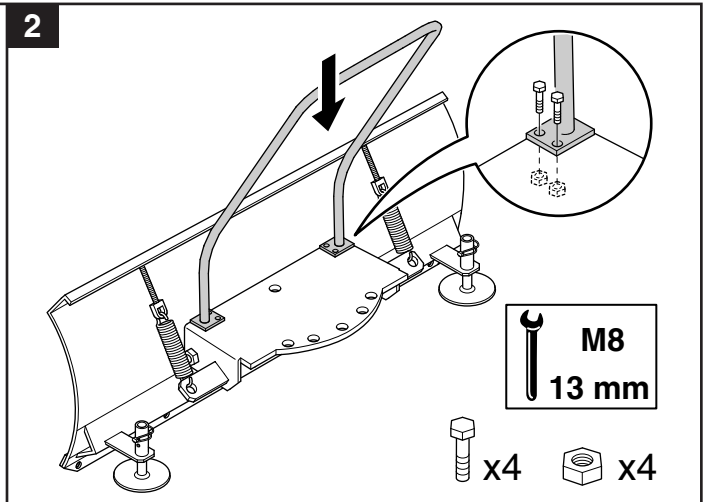

User manual

Snow blade

596 29 00-01

Read the instructions carefully before using the product

596 29 00-01

1143290-26

P. Olssons i Linderöd AB

 65 kg (Net)
75 kg (Gross)