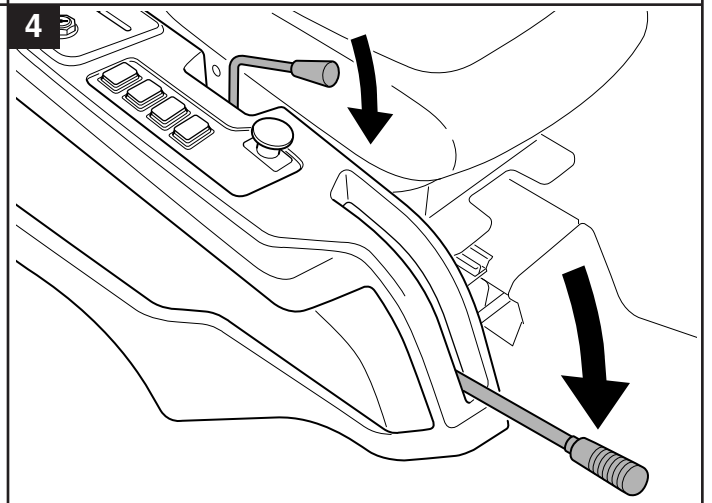

User manual

Snow blade

596 29 00-01

Read the instructions carefully before using the product

596 29 00-01

1143290-26

P. Olssons i Linderöd AB

 65 kg (Net)
75 kg (Gross)