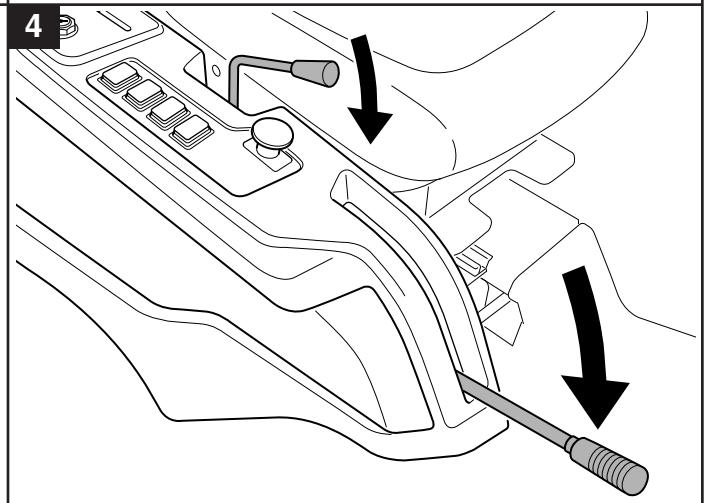

User manual

Snow blade

596 29 00-01

Read the instructions carefully before using the product

596 29 00-01

1143290-26

P. Olssons i Linderöd AB

 65 kg (Net)
75 kg (Gross)