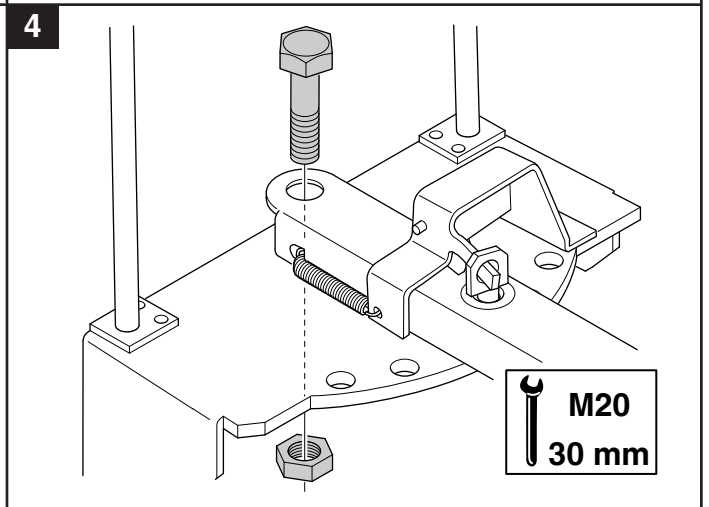

User manual

Snow blade

596 29 00-01

Read the instructions carefully before using the product

596 29 00-01

1143290-26

P. Olssons i Linderöd AB

 65 kg (Net)
75 kg (Gross)