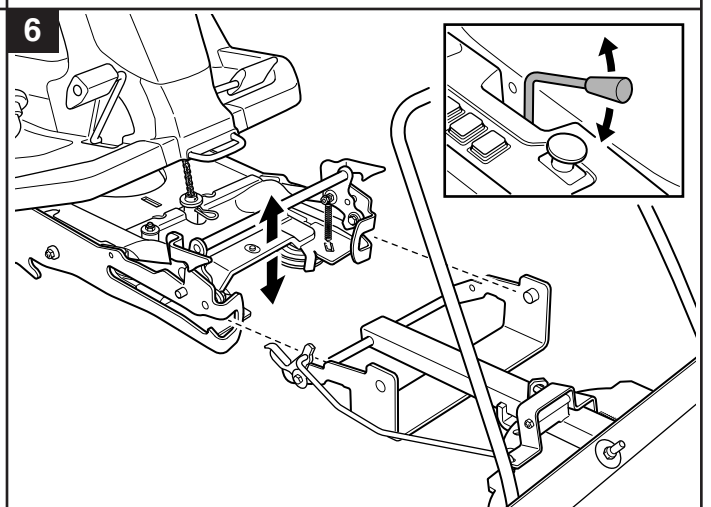

User manual

Snow blade

596 29 00-01

Read the instructions carefully before using the product

596 29 00-01

1143290-26

P. Olssons i Linderöd AB

 65 kg (Net)
75 kg (Gross)