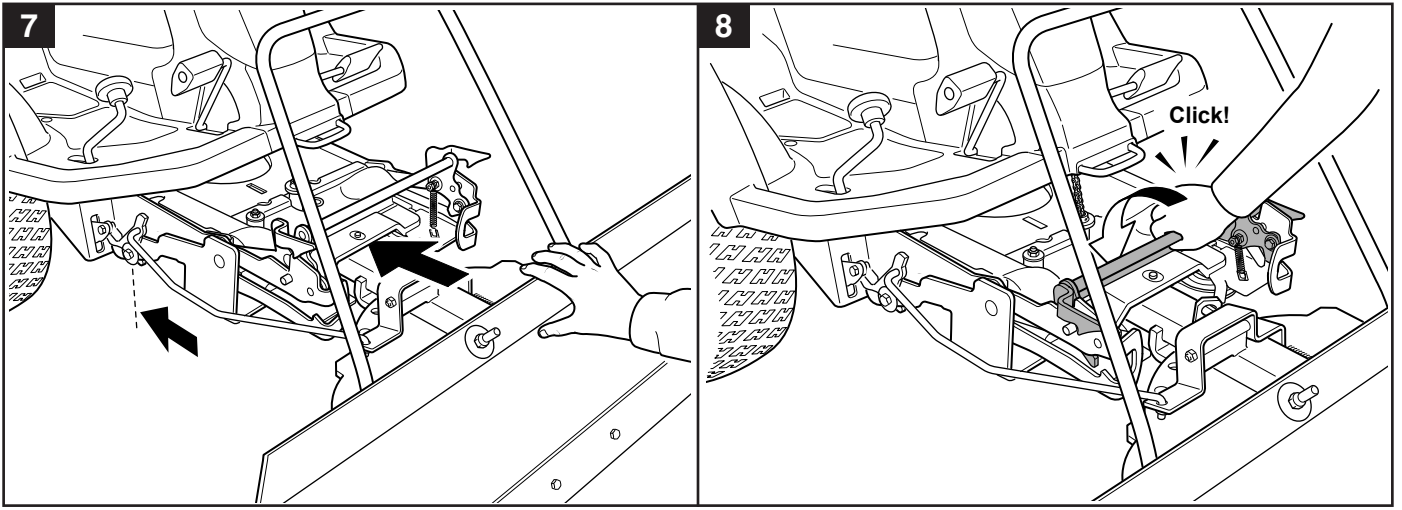

User manual

Snow blade

596 29 00-01

Read the instructions carefully before using the product

596 29 00-01

1143290-26

P. Olssons i Linderöd AB

 65 kg (Net)
75 kg (Gross)