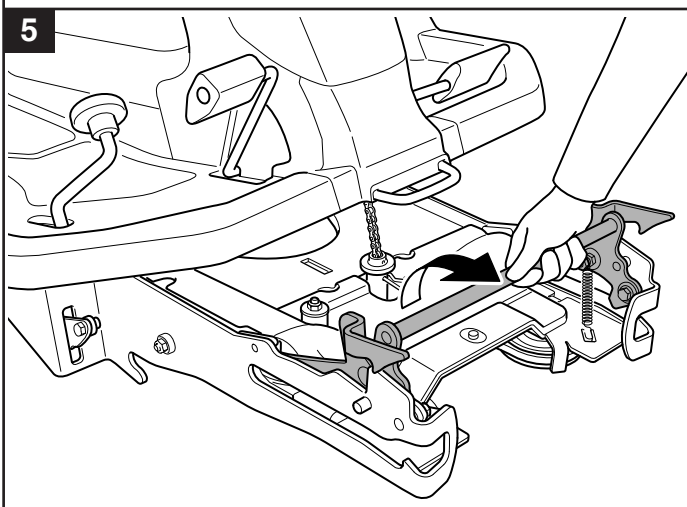

User manual

Snow blade

596 29 00-01

Read the instructions carefully before using the product

596 29 00-01

1143290-26

P. Olssons i Linderöd AB

 65 kg (Net)
75 kg (Gross)