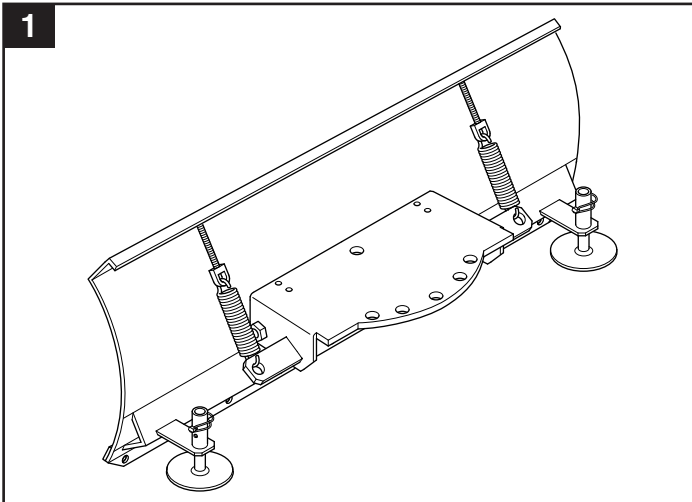

User manual

Snow blade

596 29 00-01

Read the instructions carefully before using the product

596 29 00-01

1143290-26

P. Olssons i Linderöd AB

 65 kg (Net)
75 kg (Gross)