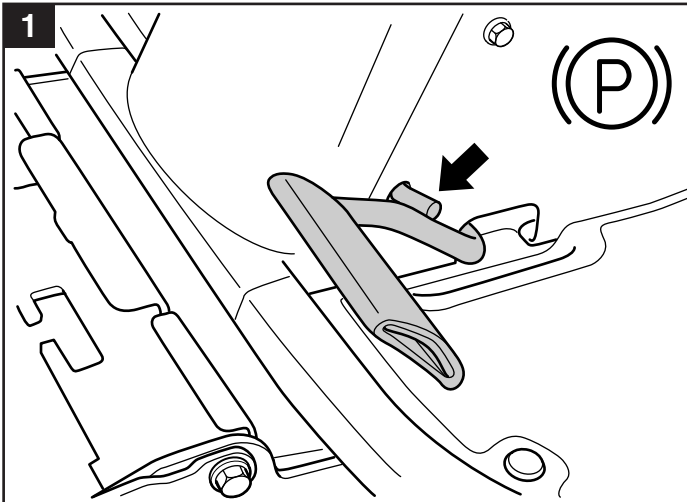

User manual

Snow blade

596 29 00-01

Read the instructions carefully before using the product

596 29 00-01

1143290-26

P. Olssons i Linderöd AB

 65 kg (Net)
75 kg (Gross)