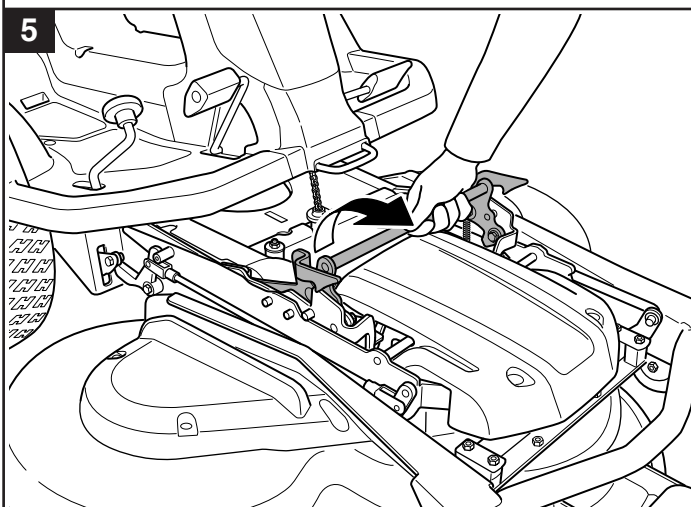

User manual

Snow blade

596 29 00-01

Read the instructions carefully before using the product

596 29 00-01

1143290-26

P. Olssons i Linderöd AB

 65 kg (Net)
75 kg (Gross)