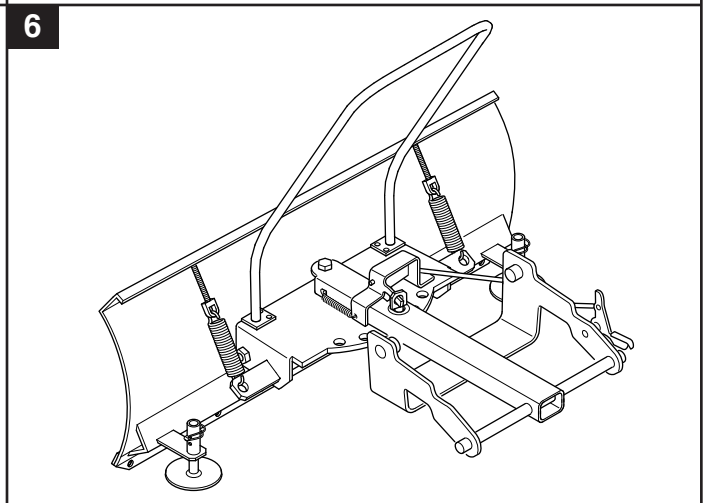

User manual

Snow blade

596 29 00-01

Read the instructions carefully before using the product

596 29 00-01

1143290-26

P. Olssons i Linderöd AB

 65 kg (Net)
75 kg (Gross)