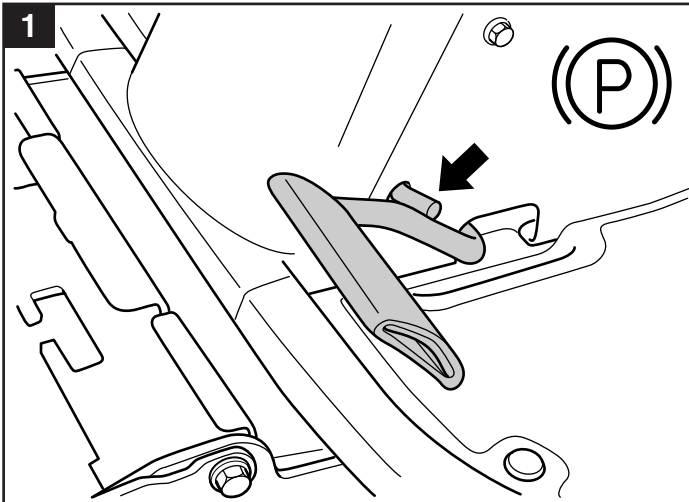

User manual

Snow blade

596 29 00-01

Read the instructions carefully before using the product

596 29 00-01

1143290-26

P. Olssons i Linderöd AB

 65 kg (Net)
75 kg (Gross)