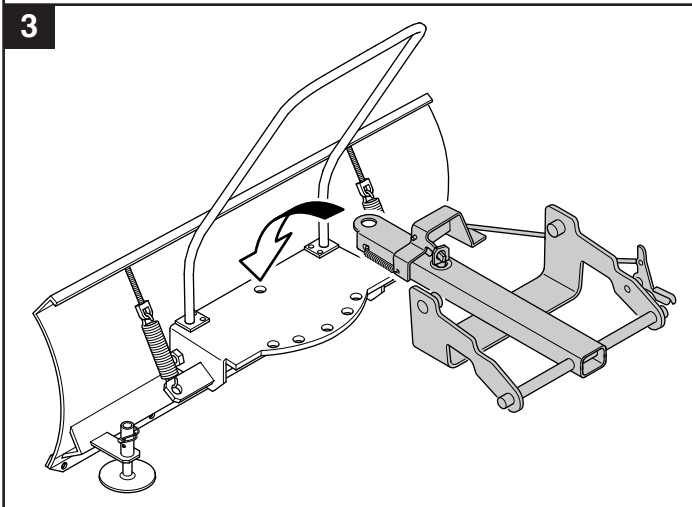

User manual

Snow blade

596 29 00-01

Read the instructions carefully before using the product

596 29 00-01

1143290-26

P. Olssons i Linderöd AB

 65 kg (Net)
75 kg (Gross)