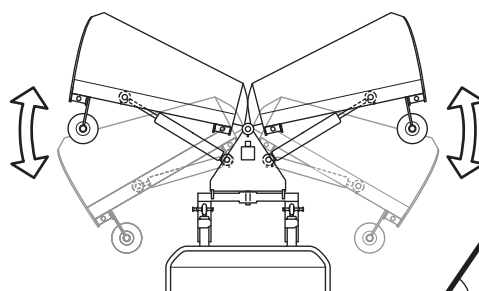

85 kg

± L / R 25° / 25°