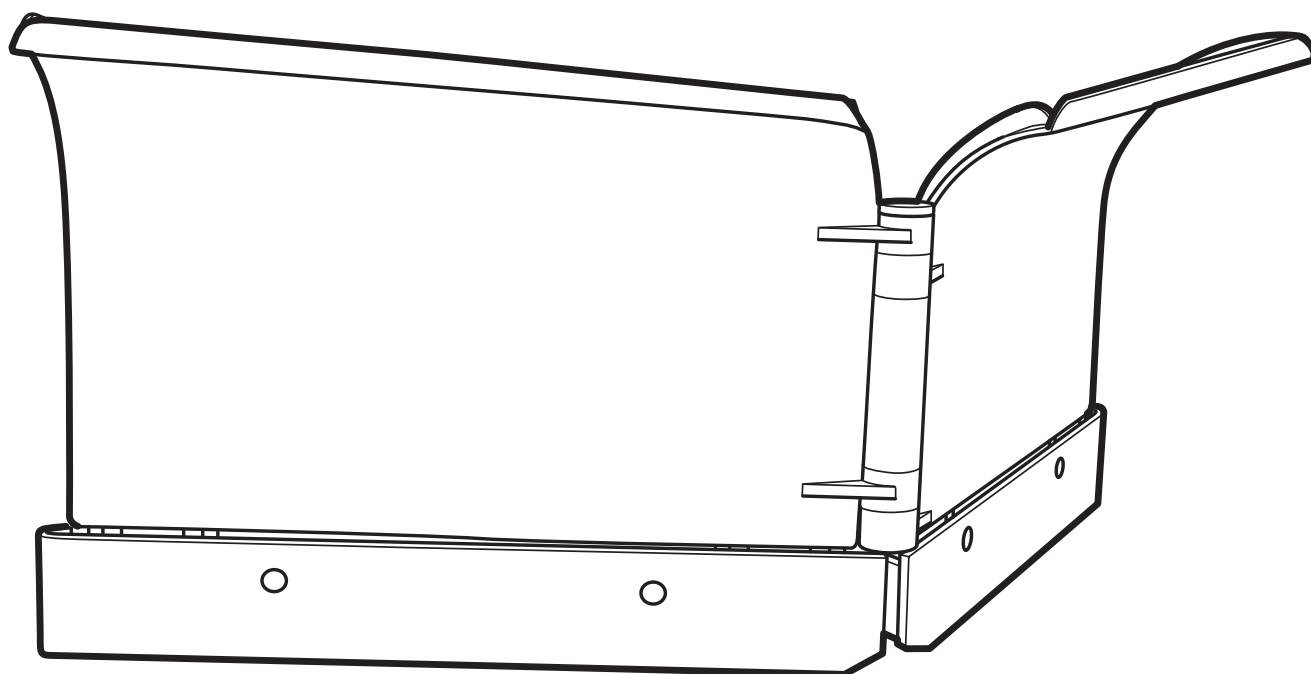

Bruksanvisning

Folding plough

965 99 72-01

Läs anvisningen noga innan produkten används

965 99 72-01
114 35 69-38

P. Olssons i Linderöd AB