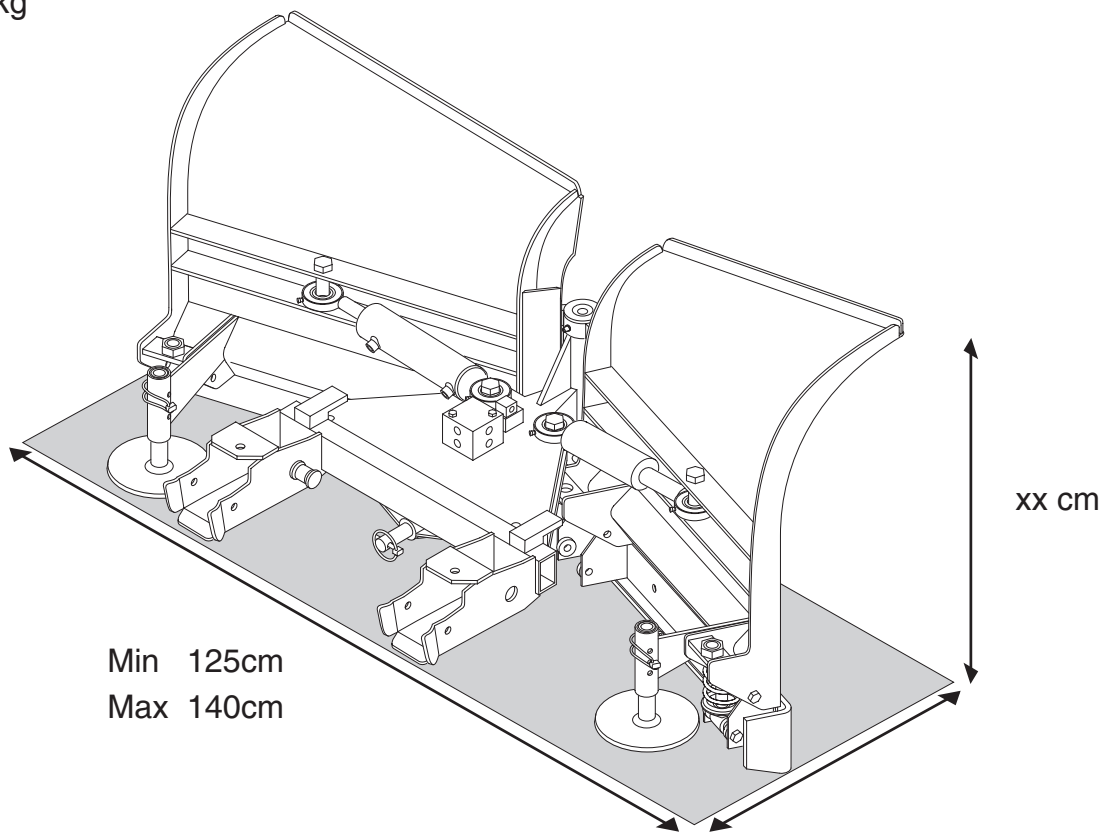

85 kg

± L / R 25° / 25°