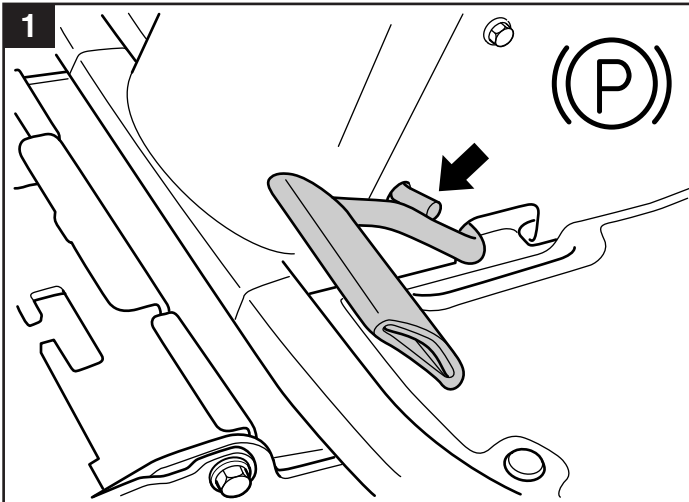

User manual

Snow blade

596 29 00-01

Read the instructions carefully before using the product

596 29 00-01

114 35 71-38

P. Olssons i Linderöd AB

 65 kg (Net)
75 kg (Gross)