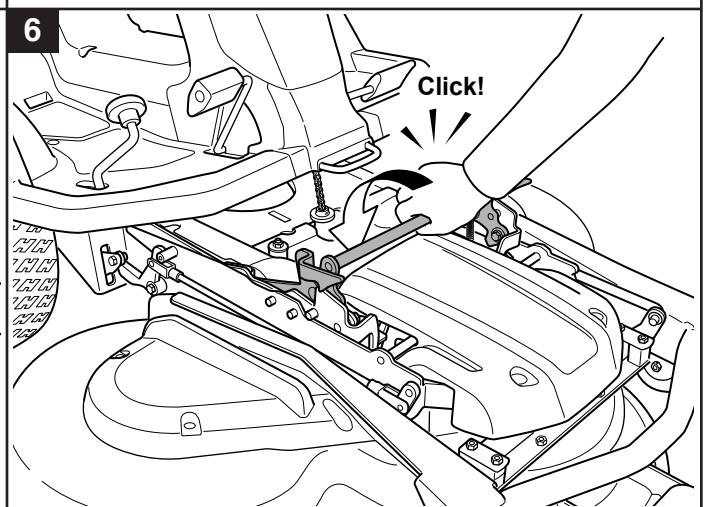

User manual

Snow blade

596 29 00-01

Read the instructions carefully before using the product

596 29 00-01

114 35 71-38

P. Olssons i Linderöd AB

 65 kg (Net)
75 kg (Gross)