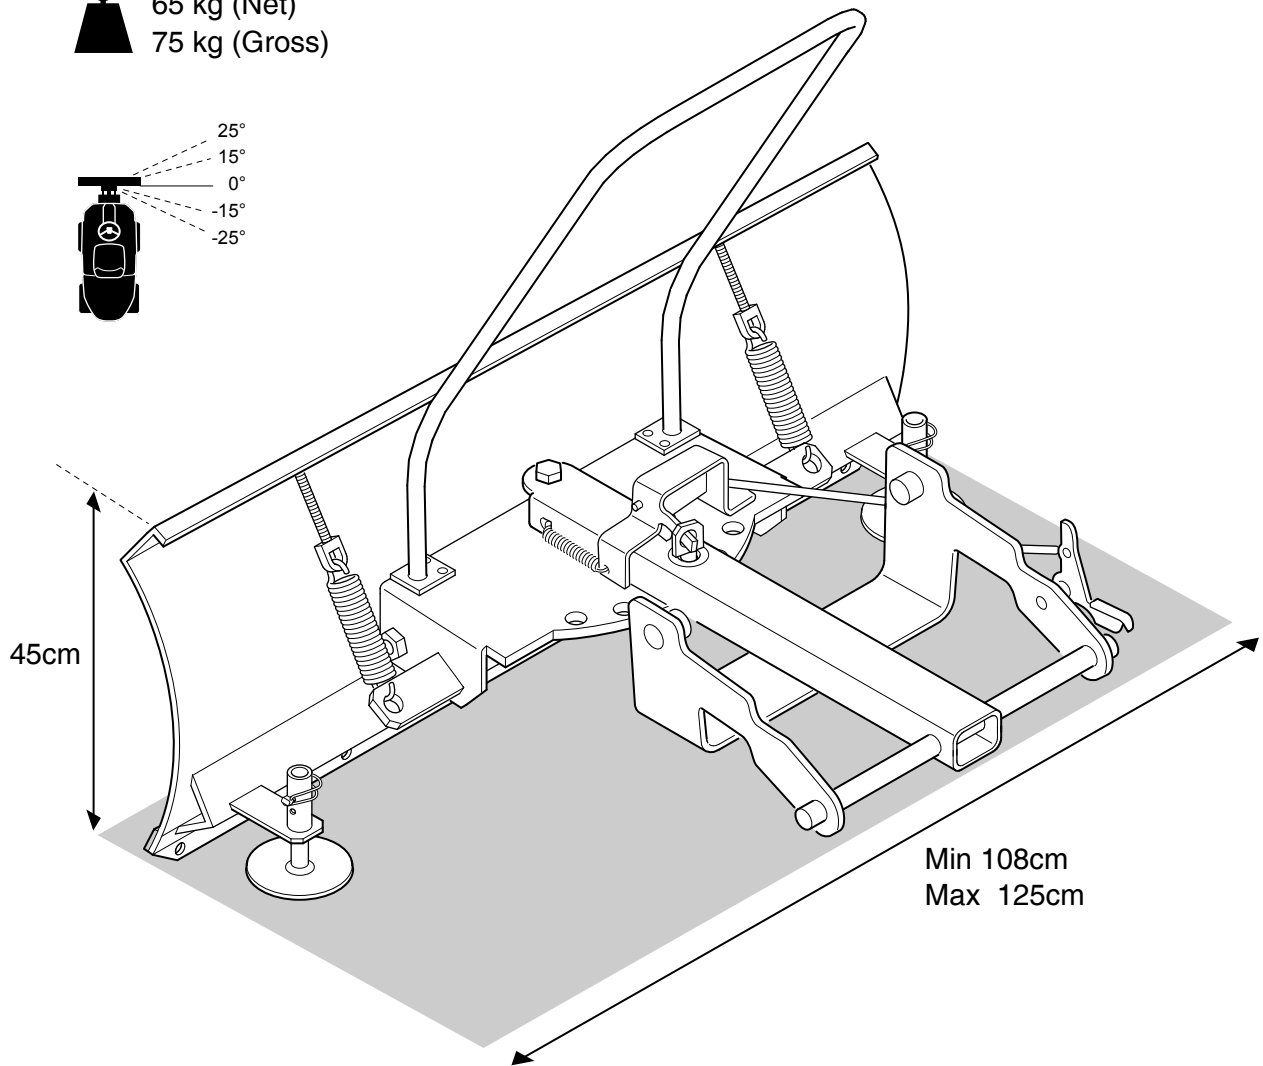

User manual

Snow blade

596 29 00-01

Read the instructions carefully before using the product

596 29 00-01

114 35 71-38

P. Olssons i Linderöd AB

 65 kg (Net)
75 kg (Gross)

Declaration of conformity

We – P Olssons i Linderöd AB , Steglitsvägen 6 , 291 67 Fjälkinge , Sweden

+46 44 340011 , info@polssons.se

declare that the product

Type	Plough
Model	LBL 125
Part nr.	596 29 00-01