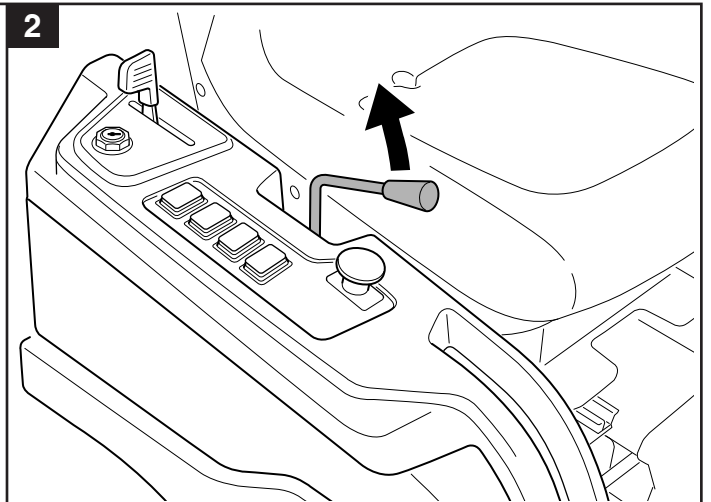

User manual

Snow blade

596 29 00-01

Read the instructions carefully before using the product

596 29 00-01

114 35 71-38

P. Olssons i Linderöd AB

 65 kg (Net)
75 kg (Gross)