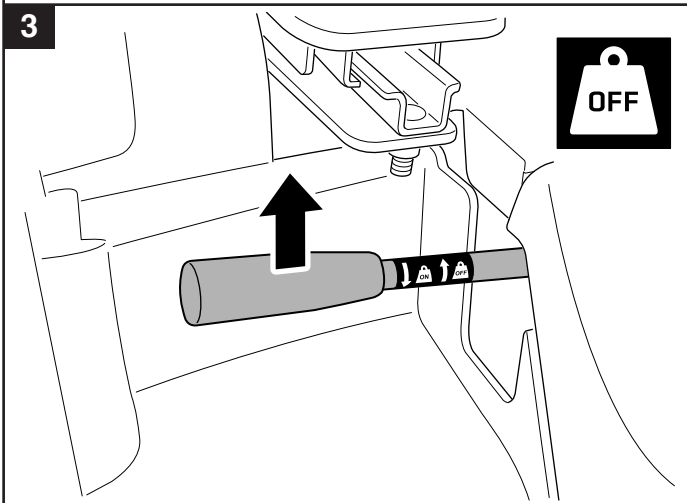

User manual

Snow blade

596 29 00-01

Read the instructions carefully before using the product

596 29 00-01

114 35 71-38

P. Olssons i Linderöd AB

 65 kg (Net)
75 kg (Gross)