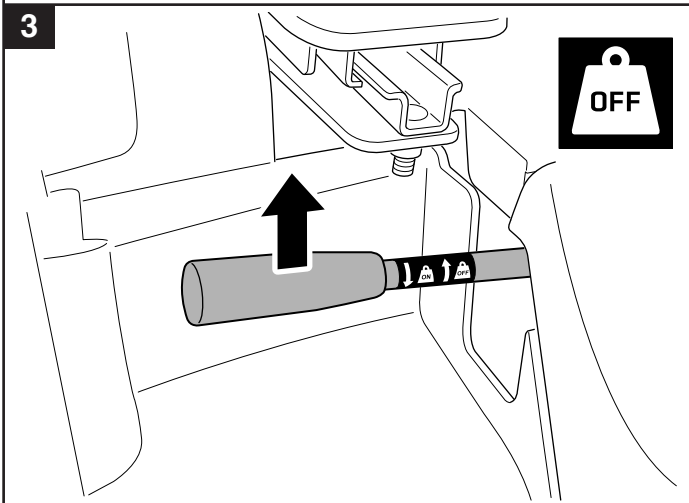

User manual

Snow blade

596 29 00-01

Read the instructions carefully before using the product

596 29 00-01

114 35 71-38

P. Olssons i Linderöd AB

 65 kg (Net)
75 kg (Gross)