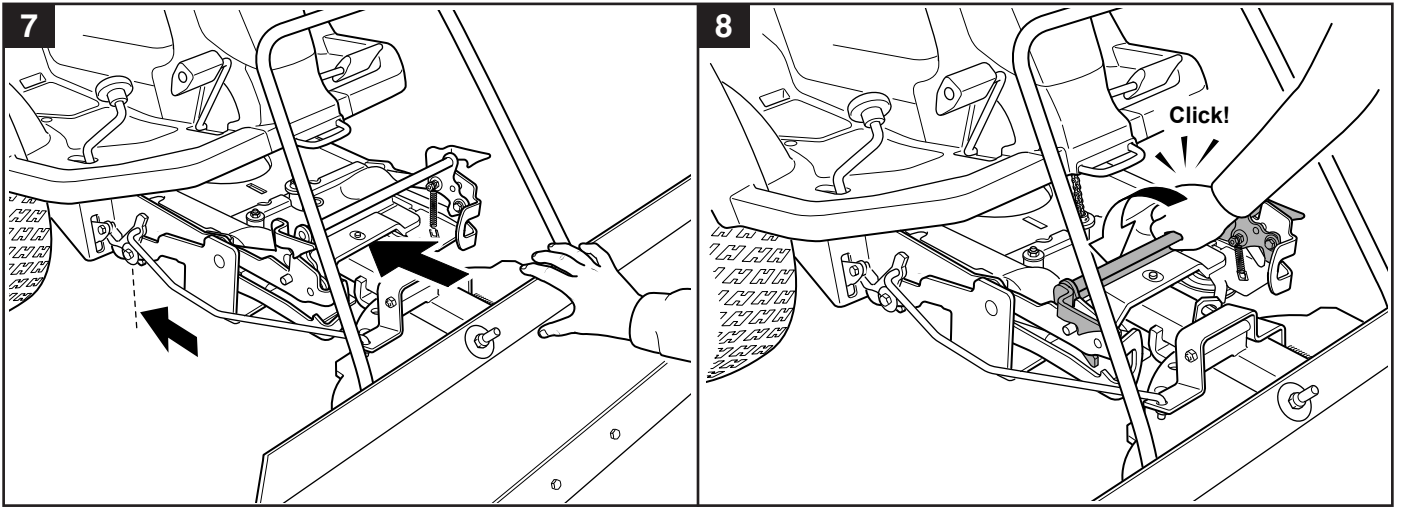

User manual

Snow blade

596 29 00-01

Read the instructions carefully before using the product

596 29 00-01

114 35 71-38

P. Olssons i Linderöd AB

 65 kg (Net)
75 kg (Gross)