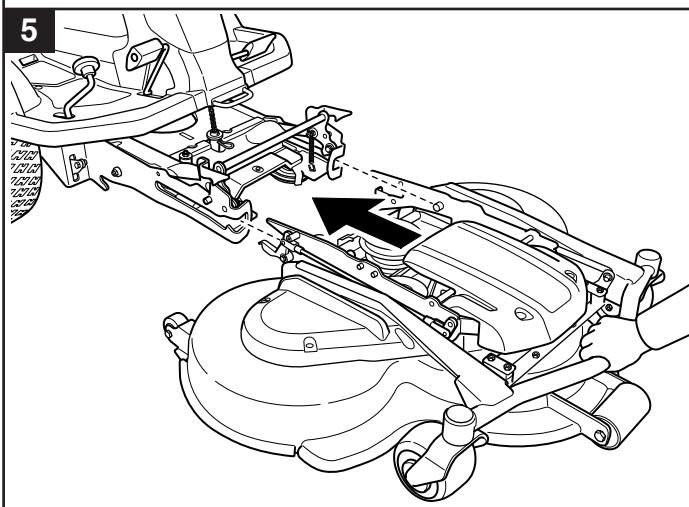

User manual

Snow blade

596 29 00-01

Read the instructions carefully before using the product

596 29 00-01

114 35 71-38

P. Olssons i Linderöd AB

 65 kg (Net)
75 kg (Gross)