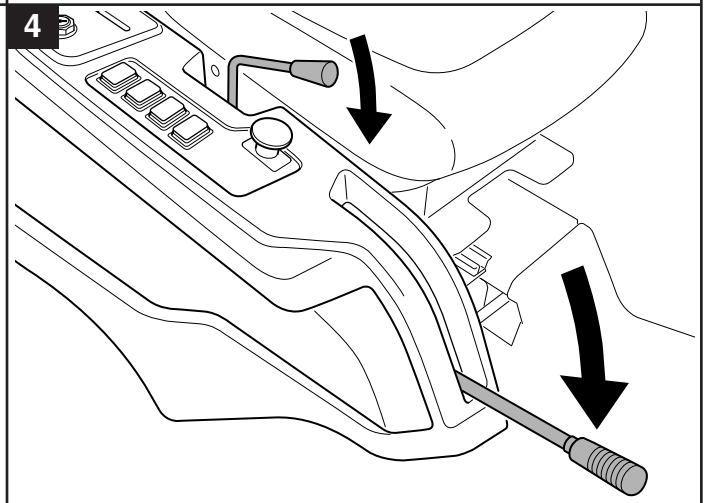

User manual

Snow blade

596 29 00-01

Read the instructions carefully before using the product

596 29 00-01

114 35 71-38

P. Olssons i Linderöd AB

 65 kg (Net)
75 kg (Gross)