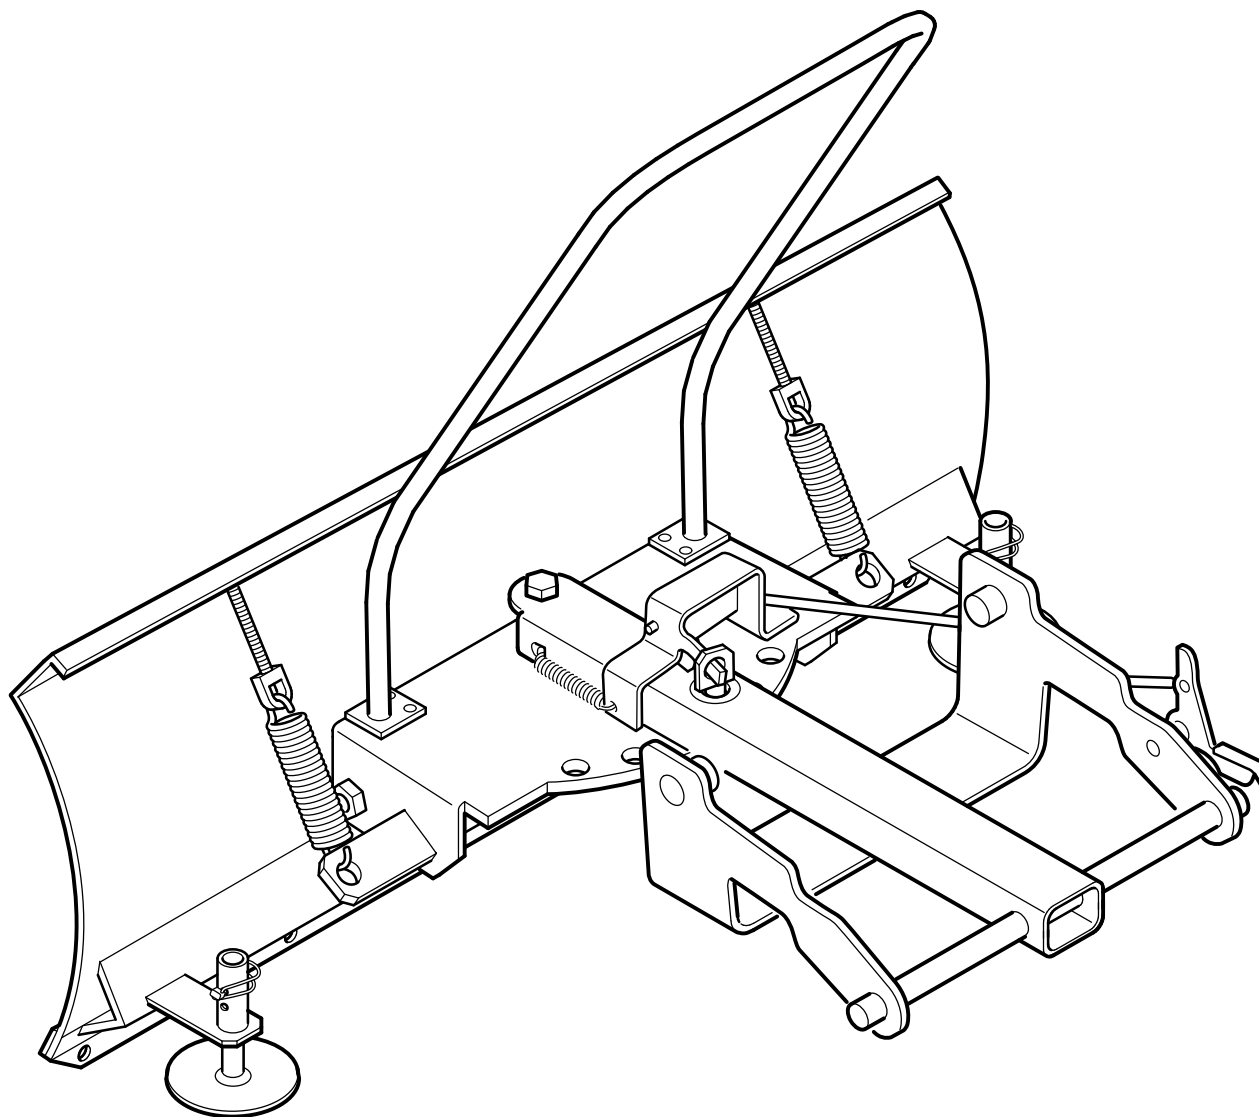

User manual

Snow blade

596 29 00-01

Read the instructions carefully before using the product

596 29 00-01

114 35 71-38

P. Olssons i Linderöd AB

 65 kg (Net)
75 kg (Gross)

Declaration of conformity

We – P Olssons i Linderöd AB , Steglitsvägen 6 , 291 67 Fjälkinge , Sweden

+46 44 340011 , info@polssons.se

declare that the product

Type	Plough
Model	LBL 125
Part nr.	596 29 00-01