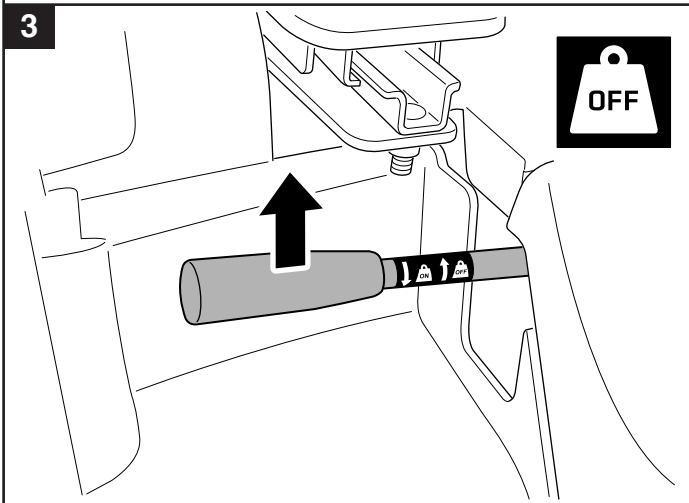

User manual

Snow blade

596 29 00-01

Read the instructions carefully before using the product

596 29 00-01

114 35 71-38

P. Olssons i Linderöd AB

 65 kg (Net)
75 kg (Gross)