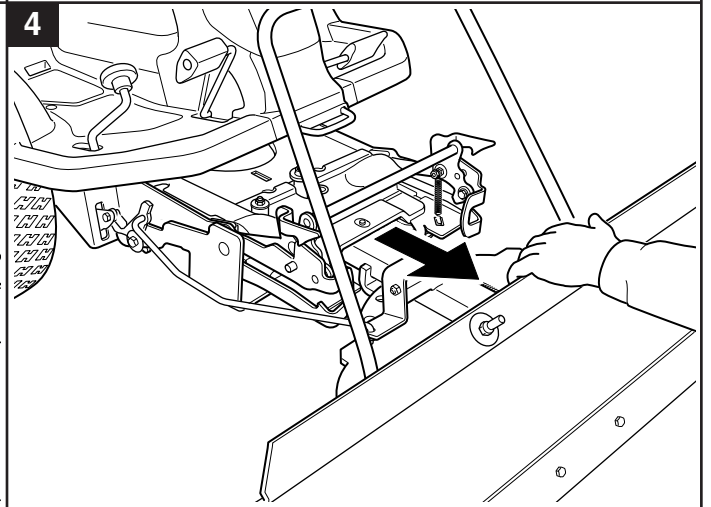

User manual

Snow blade

596 29 00-01

Read the instructions carefully before using the product

596 29 00-01

114 35 71-38

P. Olssons i Linderöd AB

 65 kg (Net)
75 kg (Gross)