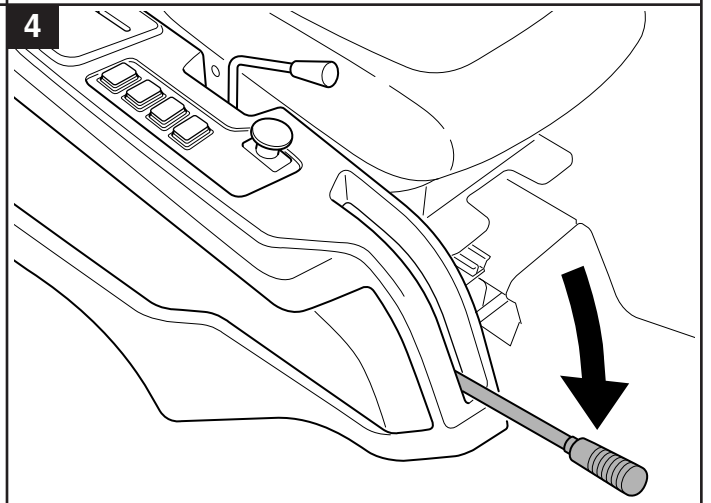

User manual

Snow blade

596 29 00-01

Read the instructions carefully before using the product

596 29 00-01

114 35 71-38

P. Olssons i Linderöd AB

 65 kg (Net)
75 kg (Gross)