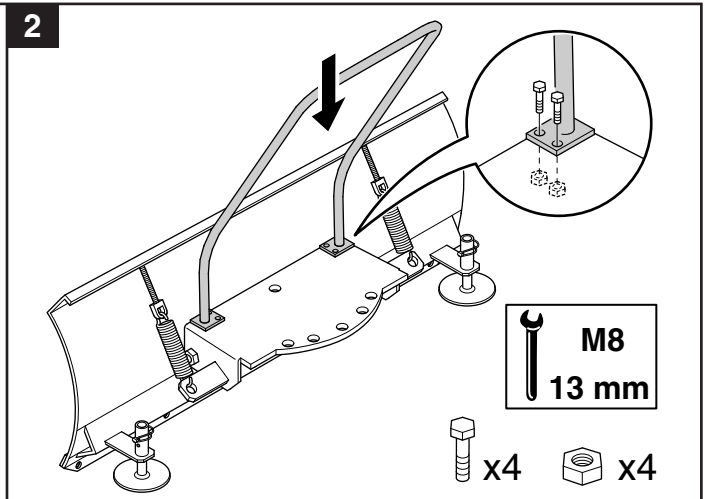

User manual

Snow blade

596 29 00-01

Read the instructions carefully before using the product

596 29 00-01

114 35 71-38

P. Olssons i Linderöd AB

 65 kg (Net)
75 kg (Gross)