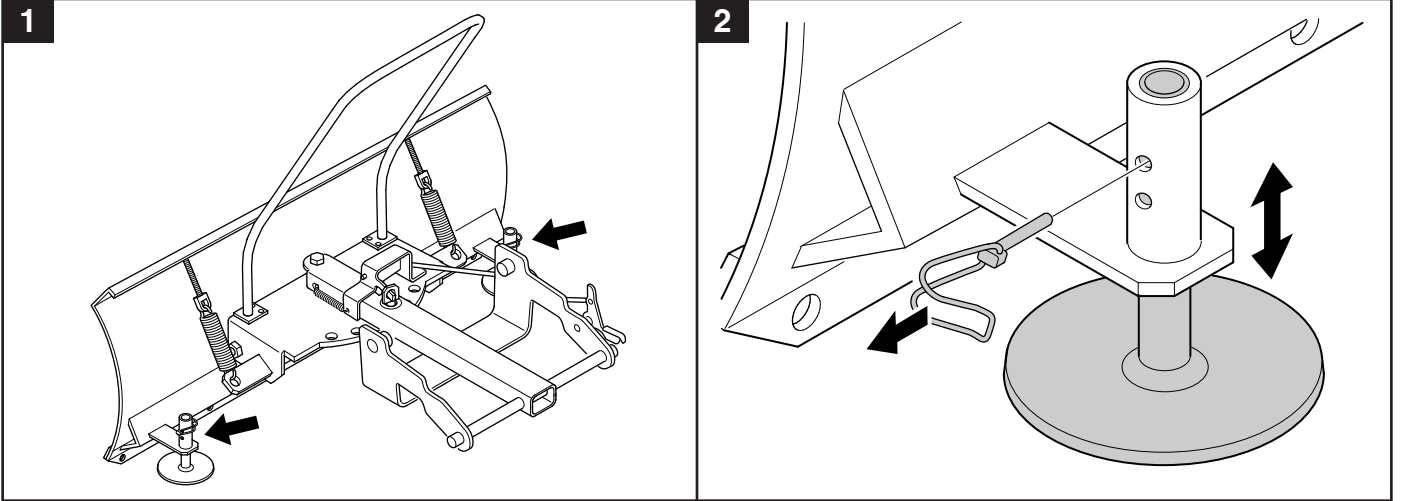

User manual

Snow blade

596 29 00-01

Read the instructions carefully before using the product

596 29 00-01

114 35 71-38

P. Olssons i Linderöd AB

 65 kg (Net)
75 kg (Gross)