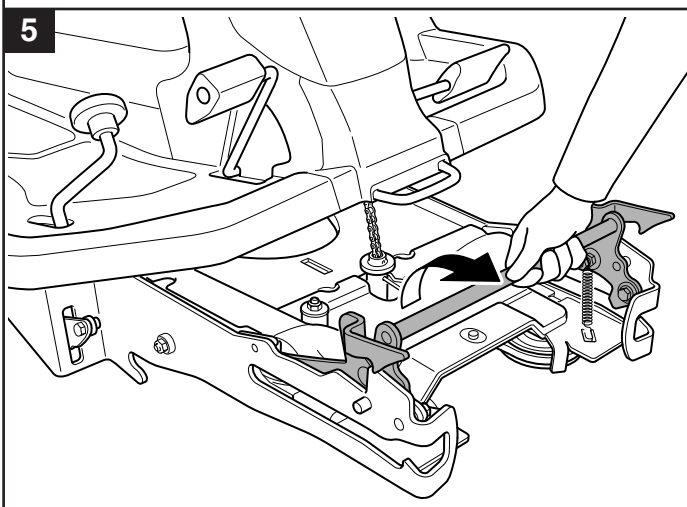

User manual

Snow blade

596 29 00-01

Read the instructions carefully before using the product

596 29 00-01

114 35 71-38

P. Olssons i Linderöd AB

 65 kg (Net)
75 kg (Gross)