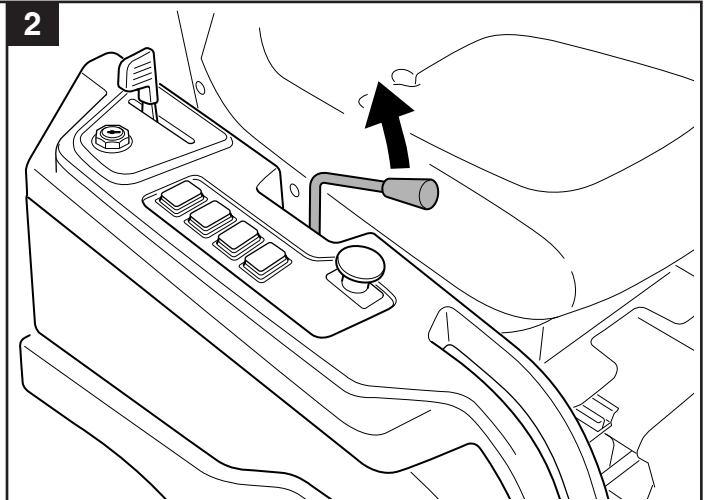

User manual

Snow blade

596 29 00-01

Read the instructions carefully before using the product

596 29 00-01

114 35 71-38

P. Olssons i Linderöd AB

 65 kg (Net)
75 kg (Gross)