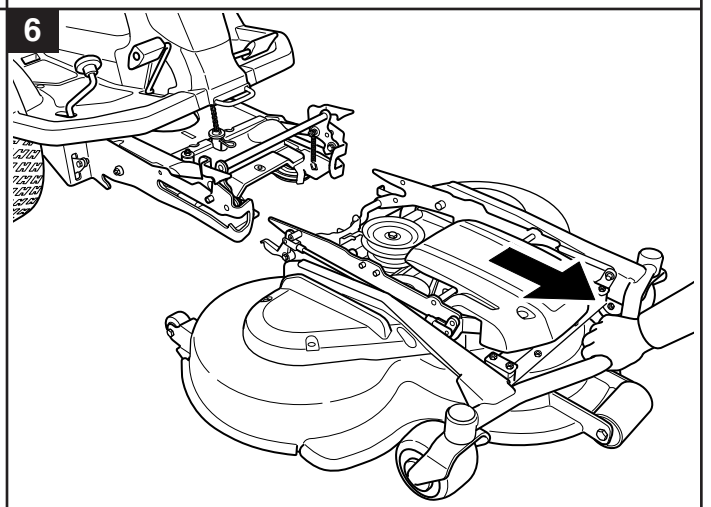

User manual

Snow blade

596 29 00-01

Read the instructions carefully before using the product

596 29 00-01

114 35 71-38

P. Olssons i Linderöd AB

 65 kg (Net)
75 kg (Gross)