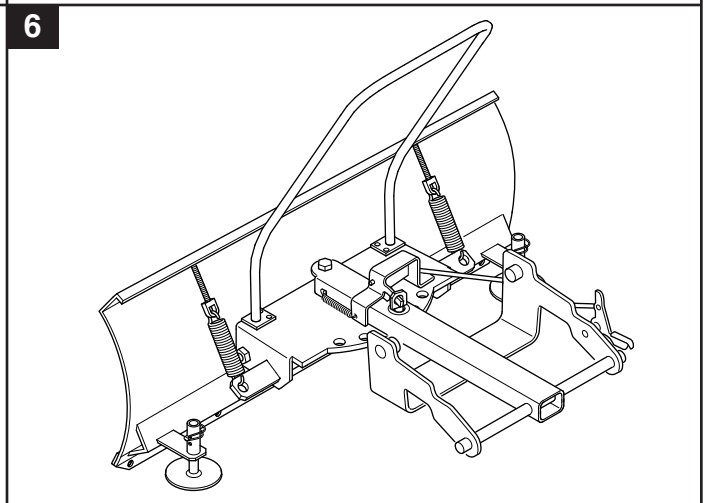

User manual

Snow blade

596 29 00-01

Read the instructions carefully before using the product

596 29 00-01

114 35 71-38

P. Olssons i Linderöd AB

 65 kg (Net)
75 kg (Gross)

Declaration of conformity

We – P Olssons i Linderöd AB , Steglitsvägen 6 , 291 67 Fjälkinge , Sweden

+46 44 340011 , info@polssons.se

declare that the product

Type	Plough
Model	LBL 125
Part nr.	596 29 00-01