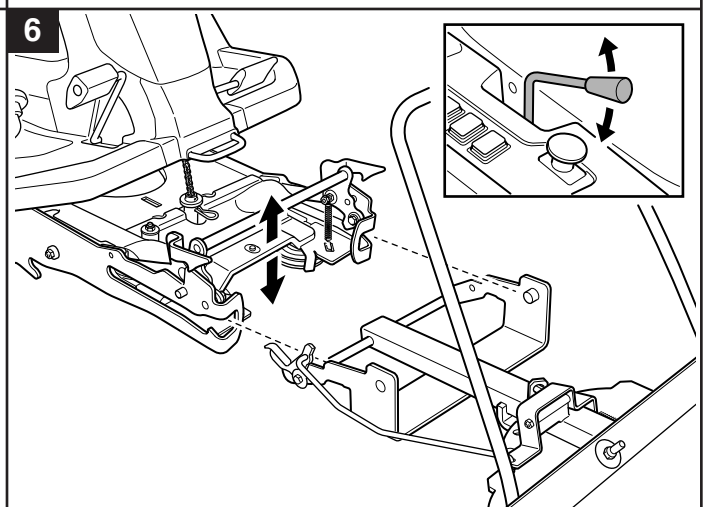

User manual

Snow blade

596 29 00-01

Read the instructions carefully before using the product

596 29 00-01

114 35 71-38

P. Olssons i Linderöd AB

 65 kg (Net)
75 kg (Gross)