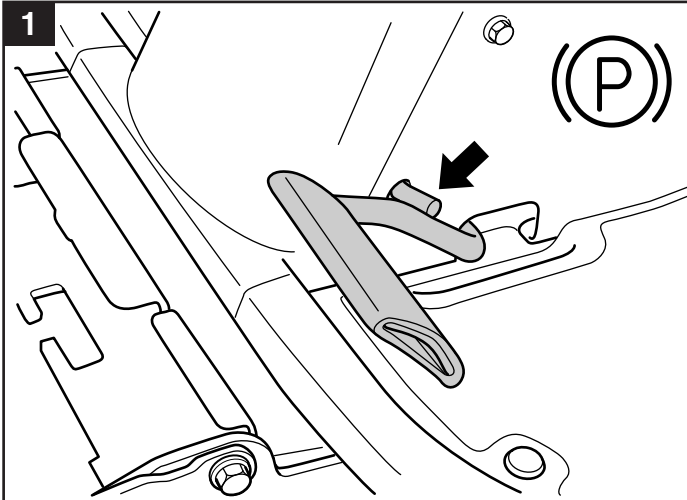

User manual

Snow blade

596 29 00-01

Read the instructions carefully before using the product

596 29 00-01

114 35 71-38

P. Olssons i Linderöd AB

 65 kg (Net)
75 kg (Gross)