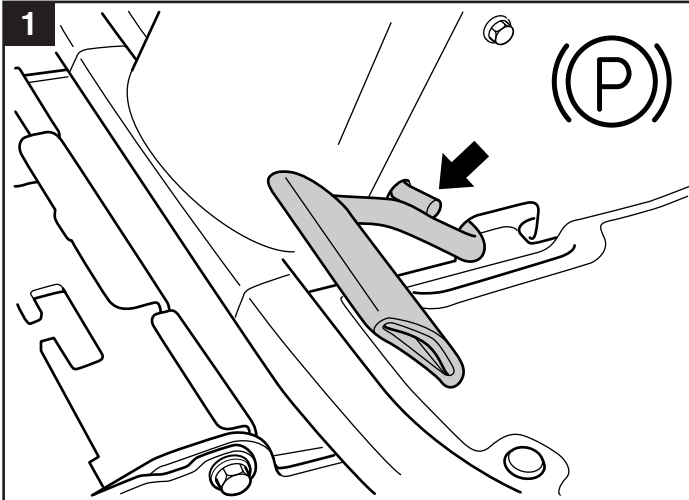

User manual

Snow blade

596 29 00-01

Read the instructions carefully before using the product

596 29 00-01

114 35 71-38

P. Olssons i Linderöd AB

 65 kg (Net)
75 kg (Gross)