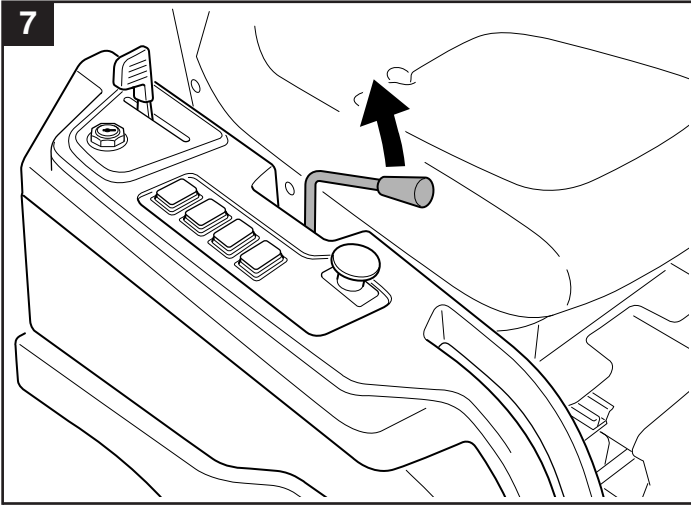

User manual

Snow blade

596 29 00-01

Read the instructions carefully before using the product

596 29 00-01

114 35 71-38

P. Olssons i Linderöd AB

 65 kg (Net)
75 kg (Gross)