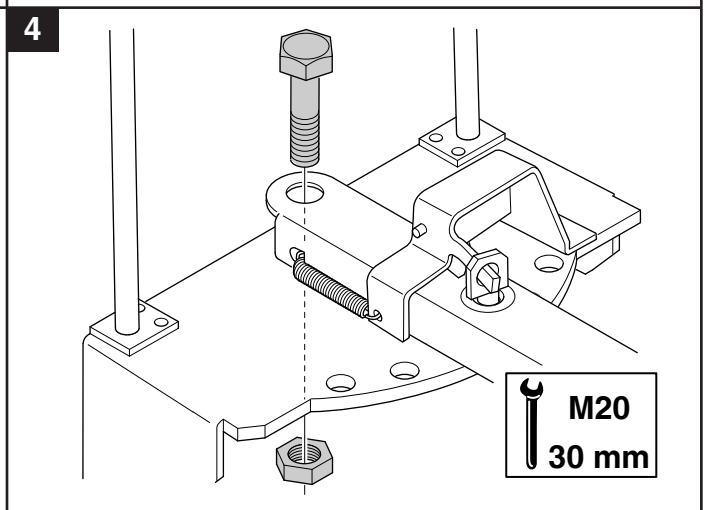

User manual

Snow blade

596 29 00-01

Read the instructions carefully before using the product

596 29 00-01

114 35 71-38

P. Olssons i Linderöd AB

 65 kg (Net)
75 kg (Gross)

Declaration of conformity

We – P Olssons i Linderöd AB , Steglitsvägen 6 , 291 67 Fjälkinge , Sweden

+46 44 340011 , info@polssons.se

declare that the product

Type	Plough
Model	LBL 125
Part nr.	596 29 00-01