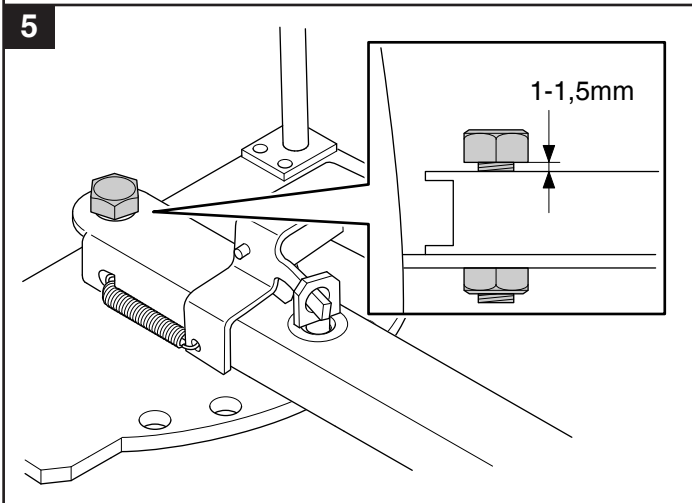

User manual

Snow blade

596 29 00-01

Read the instructions carefully before using the product

596 29 00-01

114 35 71-38

P. Olssons i Linderöd AB

 65 kg (Net)
75 kg (Gross)

Declaration of conformity

We – P Olssons i Linderöd AB , Steglitsvägen 6 , 291 67 Fjälkinge , Sweden

+46 44 340011 , info@polssons.se

declare that the product

Type	Plough
Model	LBL 125
Part nr.	596 29 00-01