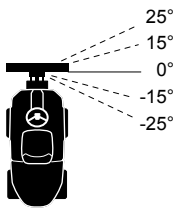

User manual

Snow blade

596 29 00-01

Read the instructions carefully before using the product

596 29 00-01

114 35 71-38

P. Olssons i Linderöd AB

 65 kg (Net)
75 kg (Gross)