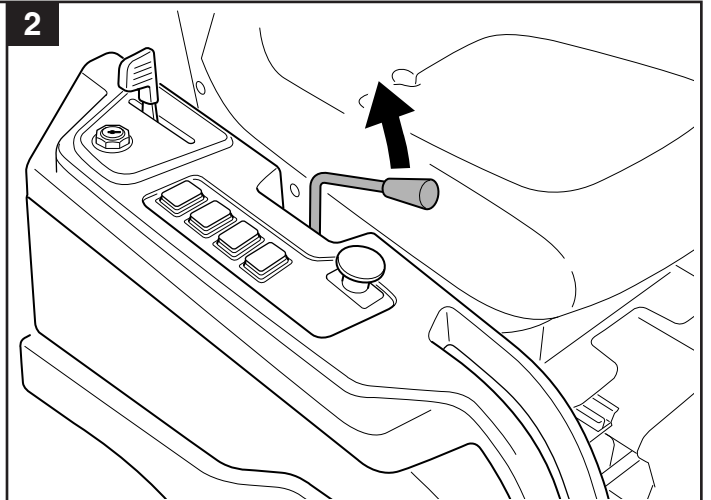

User manual

Snow blade

596 29 00-01

Read the instructions carefully before using the product

596 29 00-01

114 35 71-38

P. Olssons i Linderöd AB

 65 kg (Net)
75 kg (Gross)