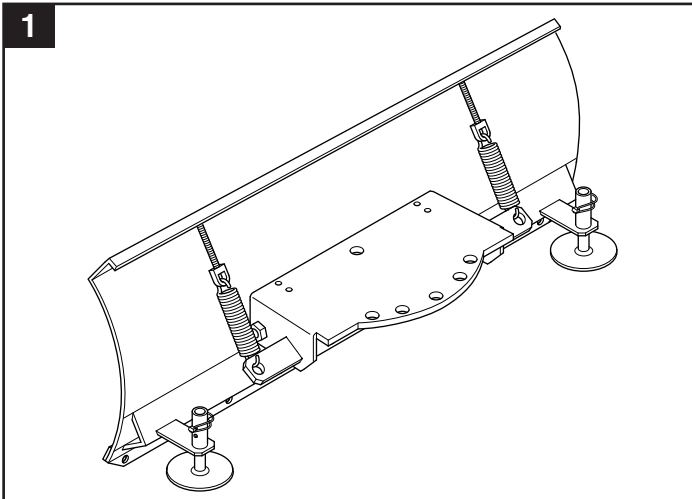

User manual

Snow blade

596 29 00-01

Read the instructions carefully before using the product

596 29 00-01

114 35 71-38

P. Olssons i Linderöd AB

 65 kg (Net)
75 kg (Gross)