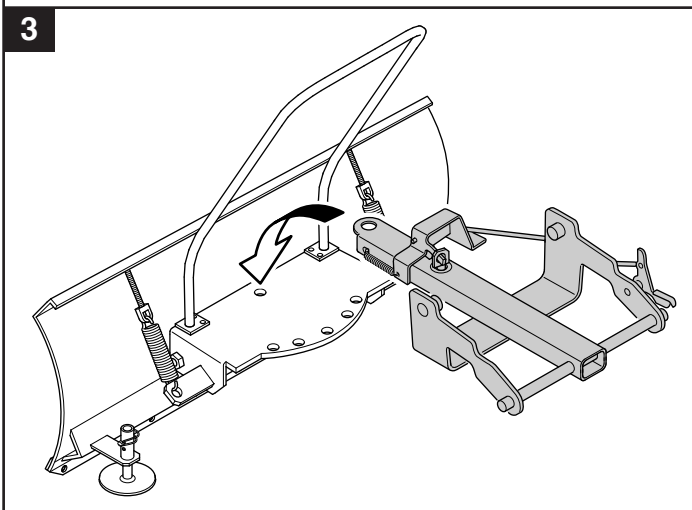

User manual

Snow blade

596 29 00-01

Read the instructions carefully before using the product

596 29 00-01

114 35 71-38

P. Olssons i Linderöd AB

 65 kg (Net)
75 kg (Gross)

Declaration of conformity

We – P Olssons i Linderöd AB , Steglitsvägen 6 , 291 67 Fjälkinge , Sweden

+46 44 340011 , info@polssons.se

declare that the product

Type	Plough
Model	LBL 125
Part nr.	596 29 00-01