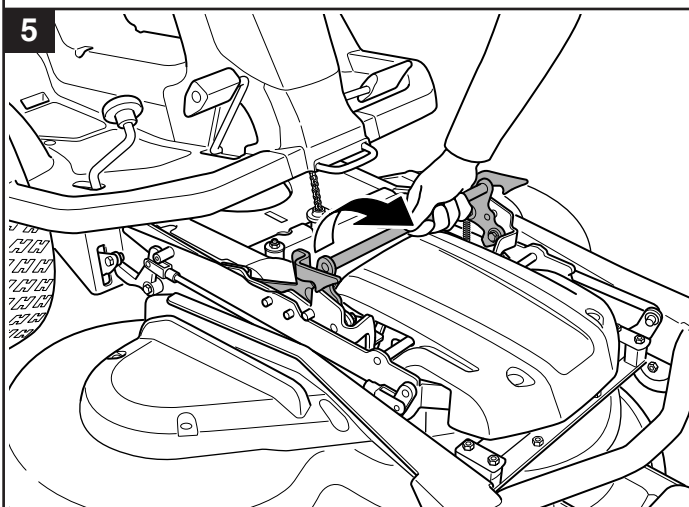

User manual

Snow blade

596 29 00-01

Read the instructions carefully before using the product

596 29 00-01

114 35 71-38

P. Olssons i Linderöd AB

 65 kg (Net)
75 kg (Gross)