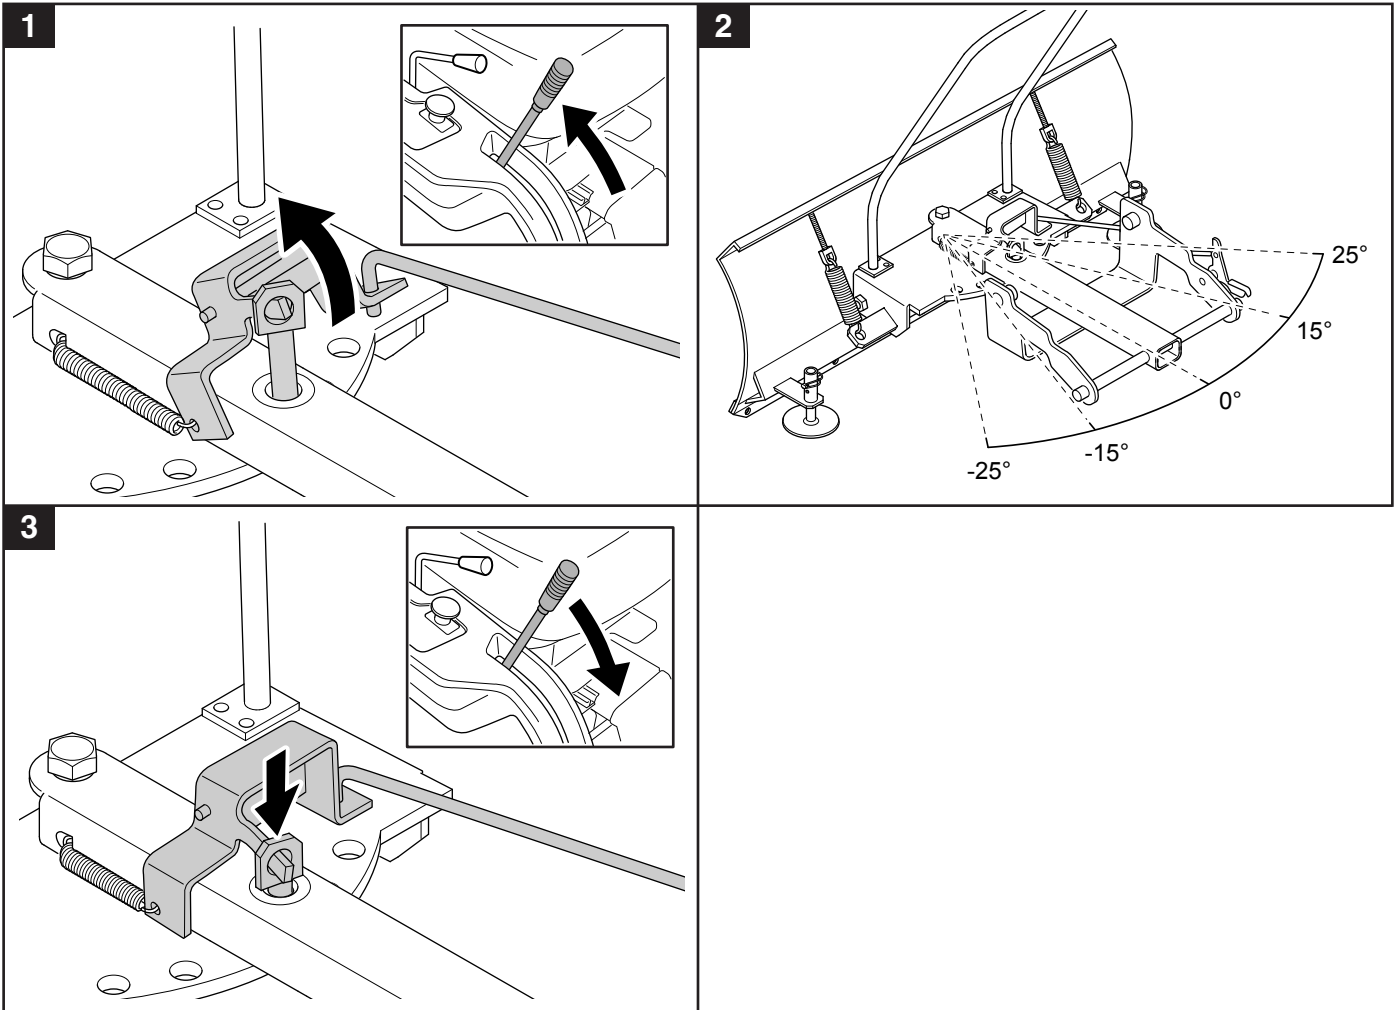

User manual

Snow blade

596 29 00-01

Read the instructions carefully before using the product

596 29 00-01

114 35 71-38

P. Olssons i Linderöd AB

 65 kg (Net)
75 kg (Gross)