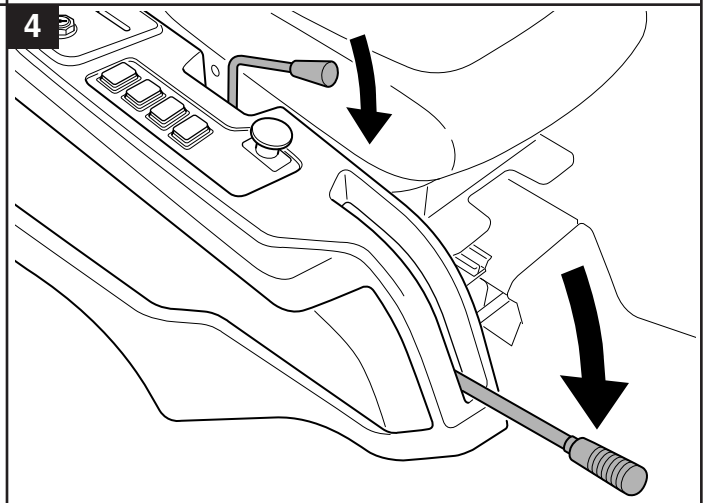

User manual

Snow blade

596 29 00-01

Read the instructions carefully before using the product

596 29 00-01

114 35 71-38

P. Olssons i Linderöd AB

 65 kg (Net)
75 kg (Gross)