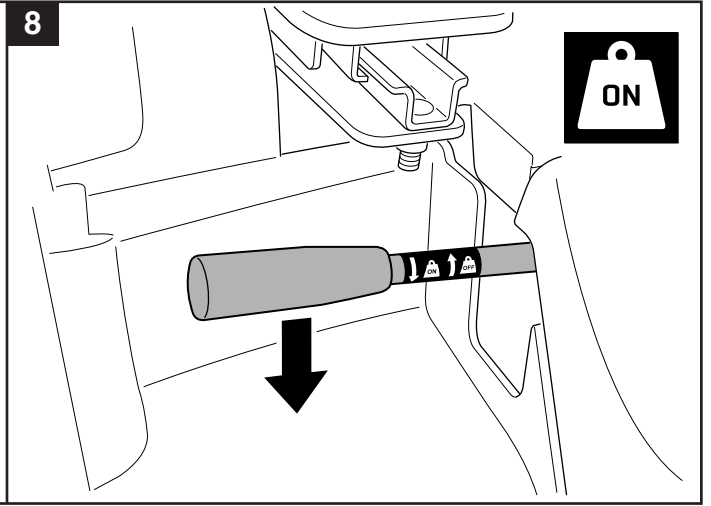

User manual

Snow blade

596 29 00-01

Read the instructions carefully before using the product

596 29 00-01

114 35 71-38

P. Olssons i Linderöd AB

 65 kg (Net)
75 kg (Gross)