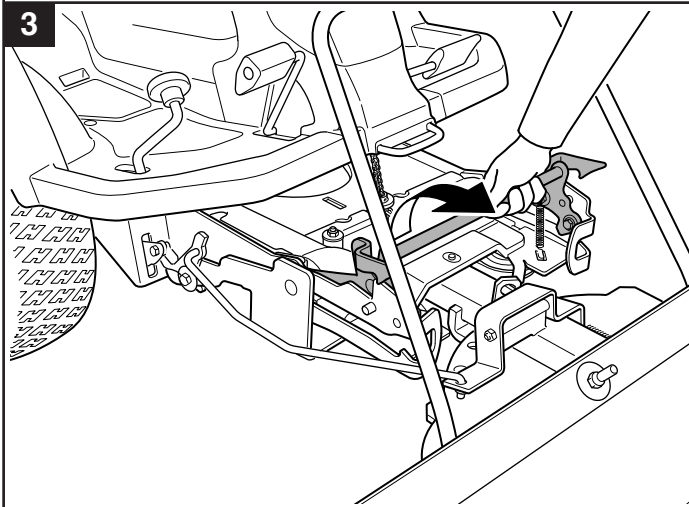

User manual

Snow blade

596 29 00-01

Read the instructions carefully before using the product

596 29 00-01

114 35 71-38

P. Olssons i Linderöd AB

 65 kg (Net)
75 kg (Gross)