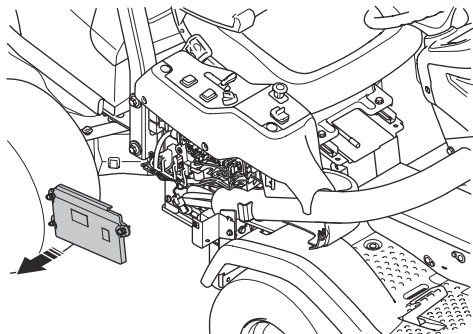

Husqvarna®

Husqvarna Attachments

Power outlet kit, front 537 63 59-01

2

4x

3

2x

4