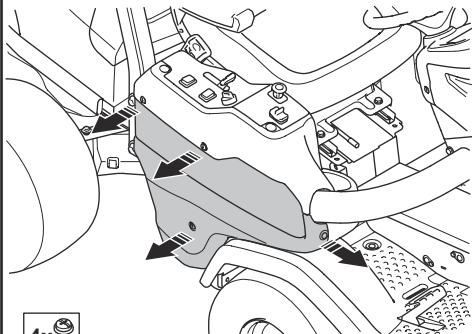

Husqvarna®

Husqvarna Attachments

Power outlet kit, front 537 63 59-01

2

4x

3

2x

4