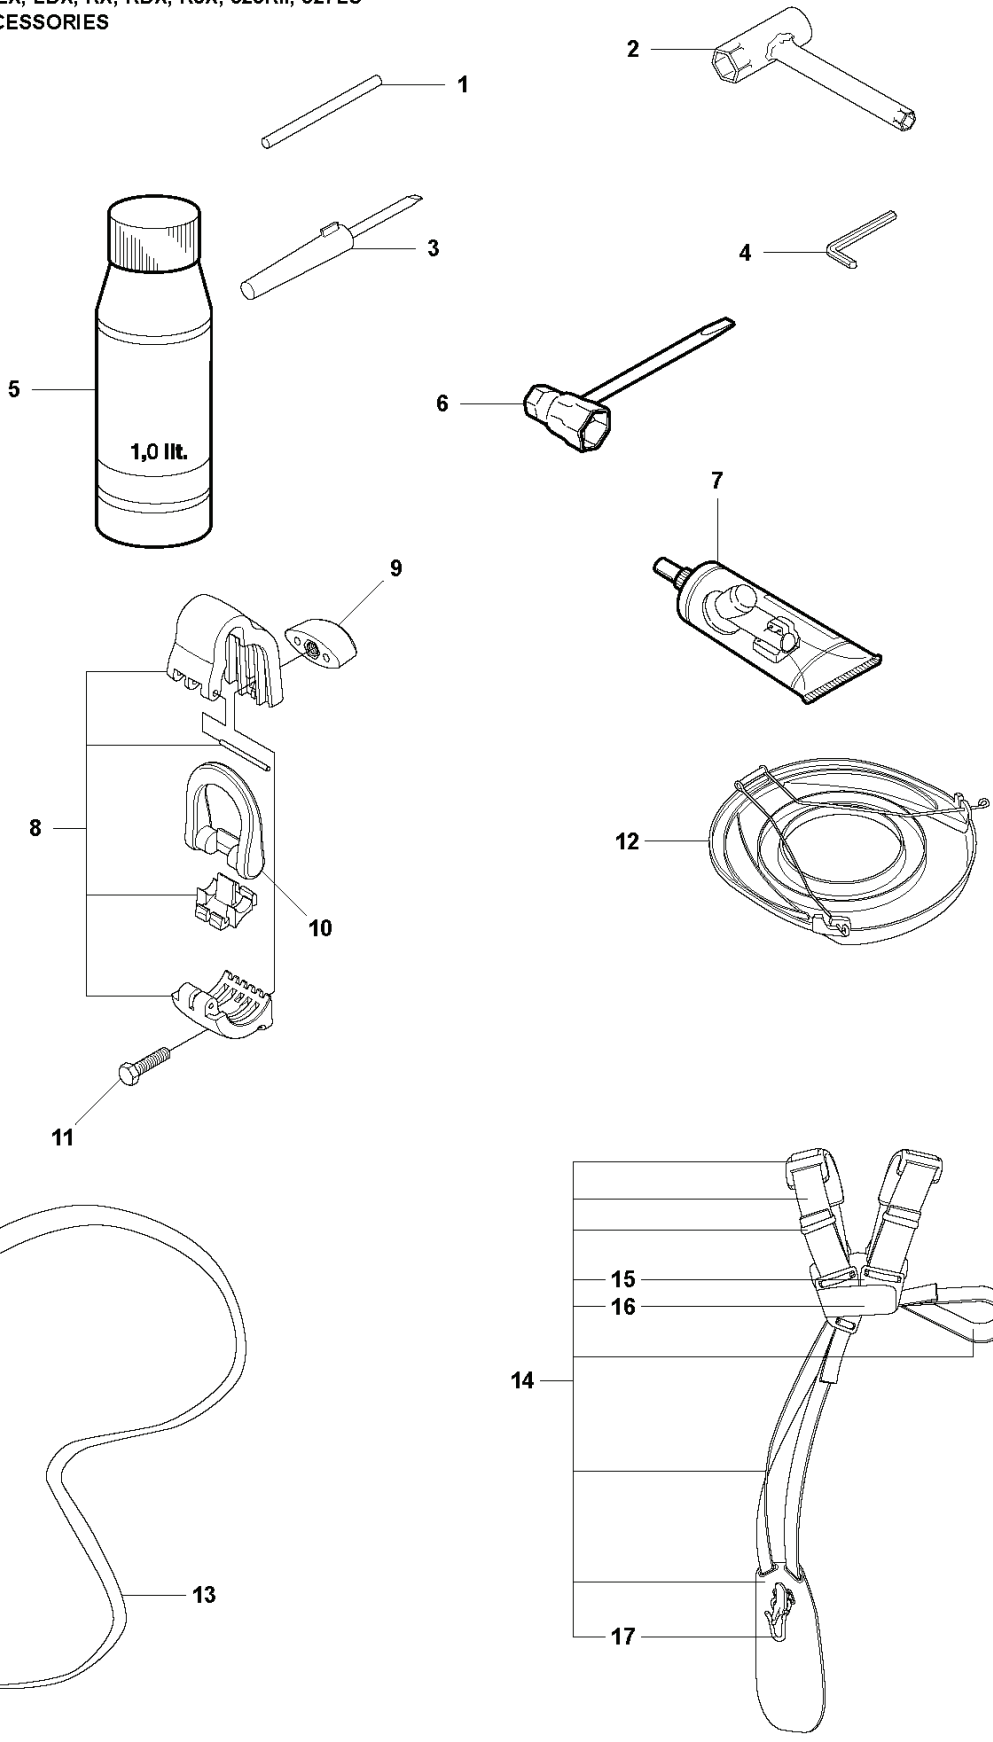

S2 327LX, LDX, RX, RDX, RJX, 323RII, 327LS
ACCESSORIES

REF.	PART NO.	DESCRIPTION	REMARK	QTY.	KIT
1	502285901	STOP		1	
2	502114602	SOCKET WRENCH		1	
3	501600203	SCREWDRIVER		1	
4	502215801	WRENCH		1	
5	531009248	FILTER OIL		1	
6	501691701	COMBINATION WRENCH		1	
7	503976401	GREASE		1	
8	537353601	LOOP		1	
9	537130402	KNOB		1	
10	537350101	LOOP		1	
11	725233151	SCREW		1	
12	537312901	TRANSPORT GUARD	200-275 mm	1	
13	537216201	HARNESS		1	
13	537216202	HARNESS	USA	1	
14	537216301	HARNESS		1	
14	537216302	HARNESS	USA	1	
15	503734001	FRONT PIECE		1	14
16	503734102	BUCKLE		1	14
17	502022802	WELT HOOK		1	14