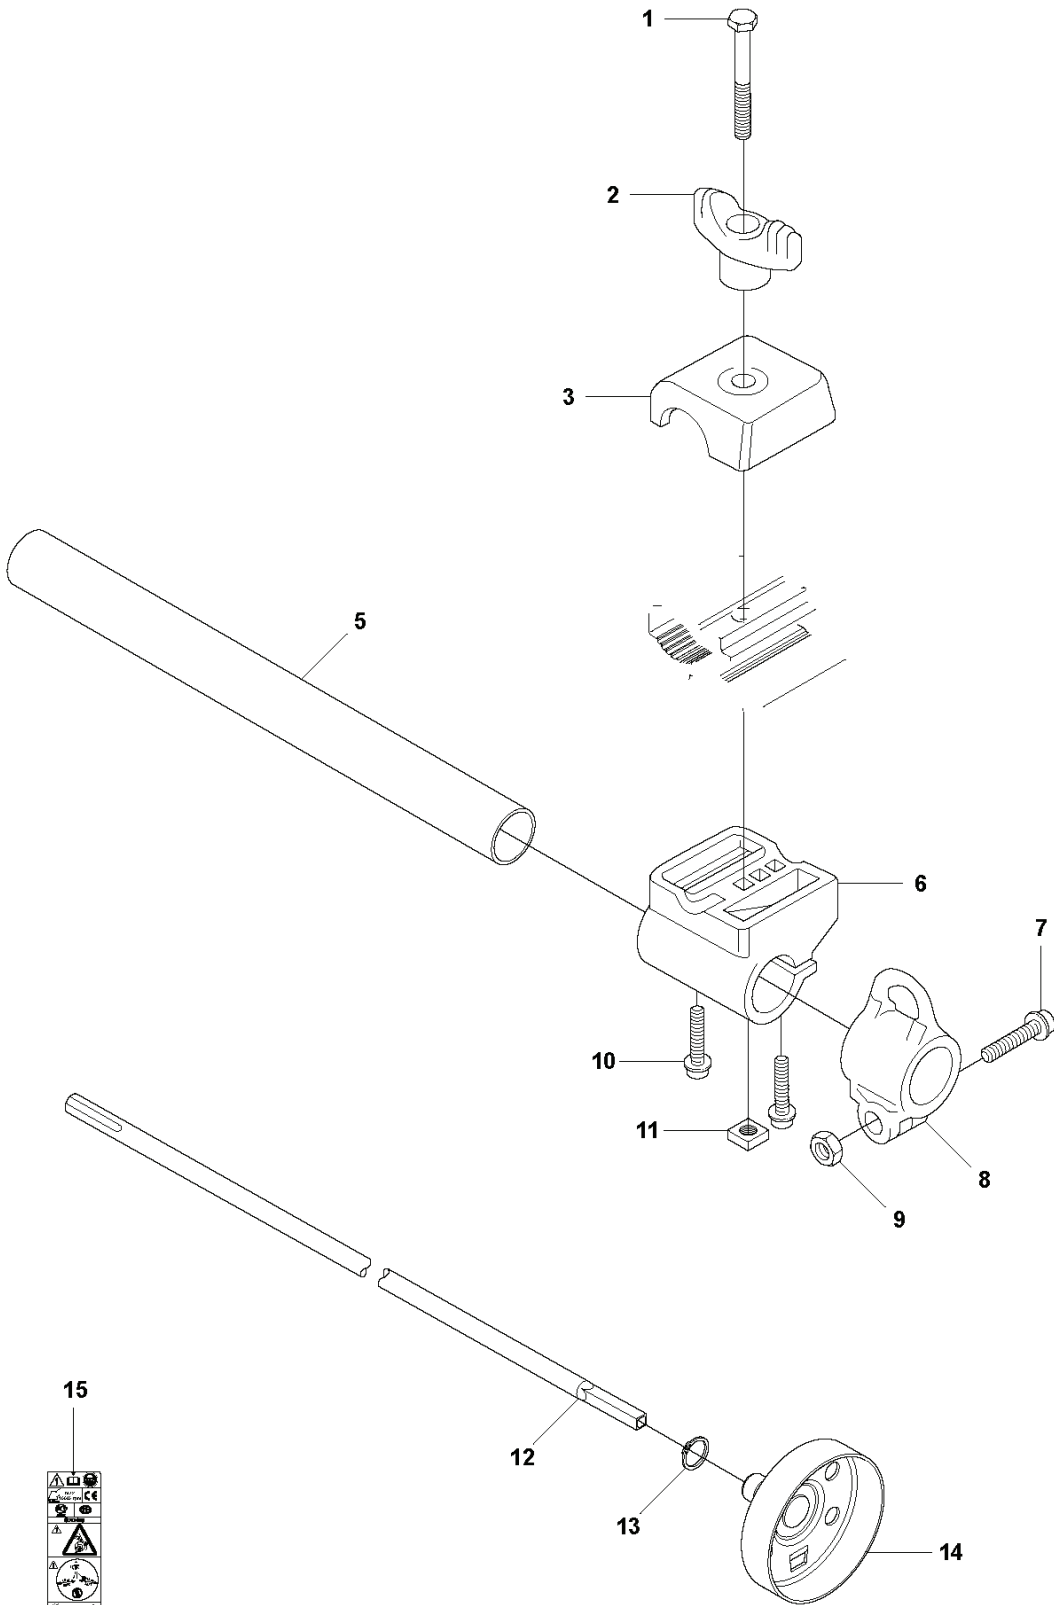

F 323RII, 327Rx
THROTTLE CONTROLS & HANDLE BAR

REF.	PART NO.	DESCRIPTION	REMARK	QTY.	KIT
1	537424513	HANDLE ASSY		1	
2	502654101	THROTTLE CABLE		1	
3	503221013	HEXAGON NUT		1	1
4	537160203	HANDLE HALF	323 RII	1	1
5	537419001	SWITCH		1	1
6	506497701	THROTTLE CONTROL		1	9
7	537174201	SPRING THROTTLE TRIG		1	1
8	537160701	THROTTLE LOCKOUT		1	1
9	506497701	THROTTLE CONTROL		1	16
10	537174301	SPRING		1	1
11	537160301	HANDLE HALF	323 RII	1	1
12	503216618	SCREW IHSCCT		2	1
13	503200735	SCREW IHSCFM		1	1
14	503724309	HANDLEBAR		1	
15	731231401	HEXAGON NUT		1	14
16	537172801	HANDLE		1	14
17	503200245	SCREW IHSCFM		1	14
18	537172901	COVER		1	14
19	502199503	HANDLEBAR	High (323 RII)	1	14
20	503750001	HANDLEBAR BRACKET		1	14
21	502211201	STAPLE		1	14
22	503216618	SCREW IHSCCT		1	2
23	502531602	SHORT CIRCUIT CABLE		1	2
24	537173901	THROTTLE CABLE ASSY		1	2

T Duo Balance
HARNES

REF.	PART NO.	DESCRIPTION	REMARK	QTY.	KIT
1	537275701	HARNESS		1	
1	537275703	HARNESS	US	1	1
2	503996101	BAND		3	1
3	503996103	BAND		1	1
4	537113501	RETAINER		1	1
5	537288401	BUCKLE		1	1
6	537288301	BUCKLE		1	1
7	537275901	HIP PAD		1	1
8	502022801	HOOK		1	1
9	502023002	LOCK		1	1.8
10	586341001	SPRING		1	1.8
11	502022902	HOOK		1	1.8
12	735310920	E-CLIP		1	1.8
13	537175401	HIP PAD		3	1

D 323R/II
SHAFT

REF.	PART NO.	DESCRIPTION	REMARK	QTY.	KIT
1	725238651	SCREW EHHM		1	
2	503879001	KNOB		1	
3	503722901	COVER		1	
5	503888801	TUBE		1	
6	503882301	BRACKET		1	
7	503200716	SCREW IHSCFM		1	
8	503941001	HOOK		1	
9	731231401	HEXAGON NUT		1	
10	503217525	SCREW IHSCFT		2	
11	502197101	SQUARE NUT		1	
12	537234801	DRIVE SHAFT		1	
13	735311200	CIRCLIP		1	
14	537237501	CLUTCH DRUM ASSY		1	
15	589295101	LABEL		1	