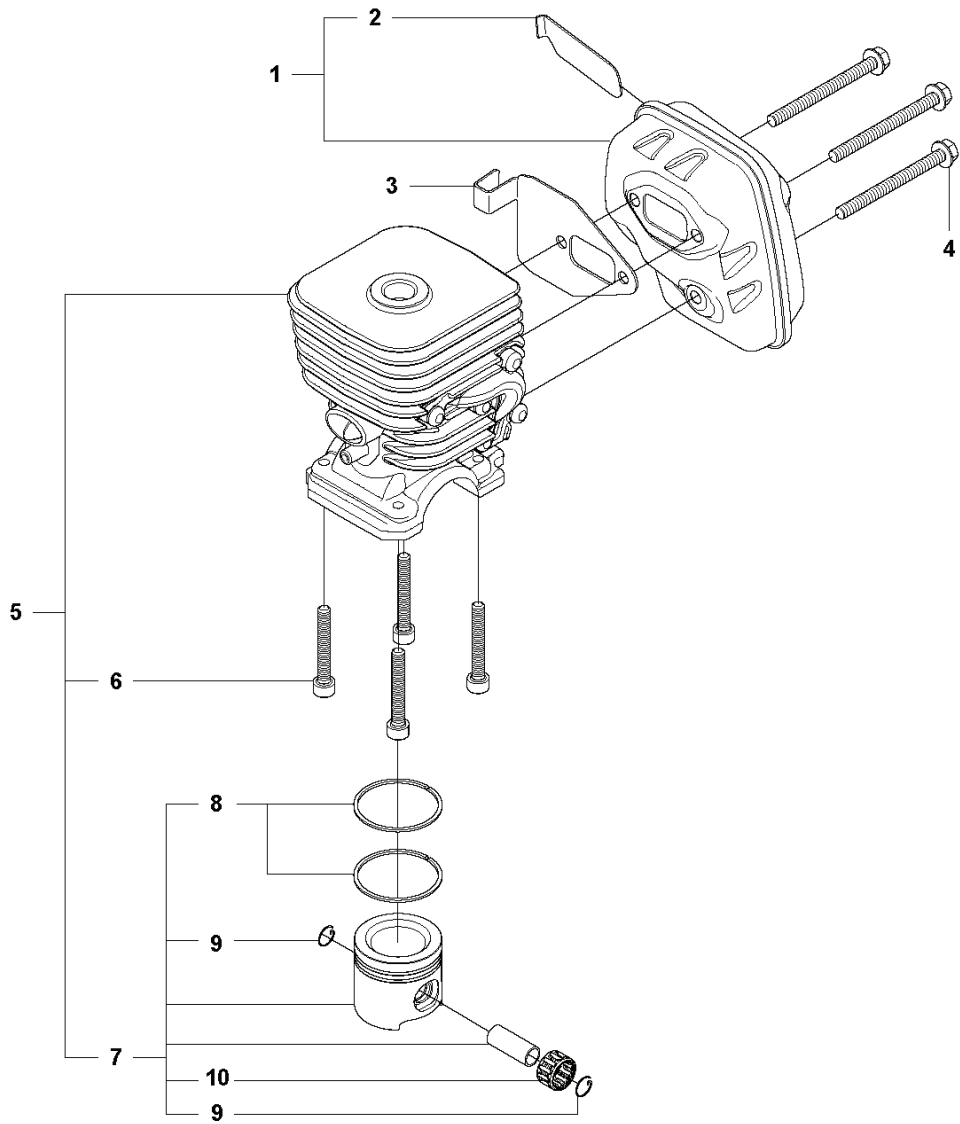

SPARE PARTS CATALOGUE
: HUSQVARNA

Spare Parts List

SPARE PARTS LIST

P 327LS, LX, LDX, RX, RDX, RJX, 323RII
CRANK CASE

REF.	PART NO.	DESCRIPTION	REMARK	QTY.	KIT
1	537309601	SLEEVE		1	
2	503216825	SCREW IHSCFT		1	1
3	503216825	SCREW IHSCFT		1	1
4	537041209	CLUTCH COVER		1	
5	537425001	PROTECTIVE PLATE		1	4
6	503200316	SCREW IHSCFM	M5x16	1	4
7	537073601	SPRING		1	
8	503250501	BALL BEARING		1	4
9	537336701	CIRCLIP		1	4
10	537085203	CRANKCASE		1	
11	503200316	SCREW IHSCFM	M5x16	1	10
12	537066901	GASKET		1	10
13	537088501	GASKET		1	10
14	537066801	INSERT CRANKCASE		1	10
15	503200316	SCREW IHSCFM	M5x16	1	10
16	503200316	SCREW IHSCFM	M5x16	1	10
17	503216618	SCREW IHSCFT		1	10
18	503200316	SCREW IHSCFM	M5x16	1	10
19	503216618	SCREW IHSCFT		1	10
20	503200316	SCREW IHSCFM	M5x16	1	10
21	503217716	SCREW IHSCFT		1	10
22	503201412	SCREW IHSCFMO	M5x12	1	10
23	503200316	SCREW IHSCFM	M5x16	1	10

REF.	PART NO.	DESCRIPTION	REMARK	QTY.	KIT
1	537221704	MUFFLER ASSY	Cat.	1	
2	537221801	SPARK ARRESTER SCREEN		1	1
3	537014101	GASKET		1	
4	502078101	SCREW EHIHFH		3	
5	537085103	CYLINDER	Ø=34mm	1	
6	503200735	SCREW IHSCFM		4	5
7	537405902	PISTON		1	5
8	537406201	PISTON RING		1	7
9	737440800	CIRCLIP		1	7
10	503712201	BEARING		1	7

D 323R/II
SHAFT

REF.	PART NO.	DESCRIPTION	REMARK	QTY.	KIT
1	725238651	SCREW EHHM		1	
2	503879001	KNOB		1	
3	503722901	COVER		1	
5	503888801	TUBE		1	
6	503882301	BRACKET		1	
7	503200716	SCREW IHSCFM		1	
8	503941001	HOOK		1	
9	731231401	HEXAGON NUT		1	
10	503217525	SCREW IHSCFT		2	
11	502197101	SQUARE NUT		1	
12	537234801	DRIVE SHAFT		1	
13	735311200	CIRCLIP		1	
14	537237501	CLUTCH DRUM ASSY		1	
15	589295101	LABEL		1	