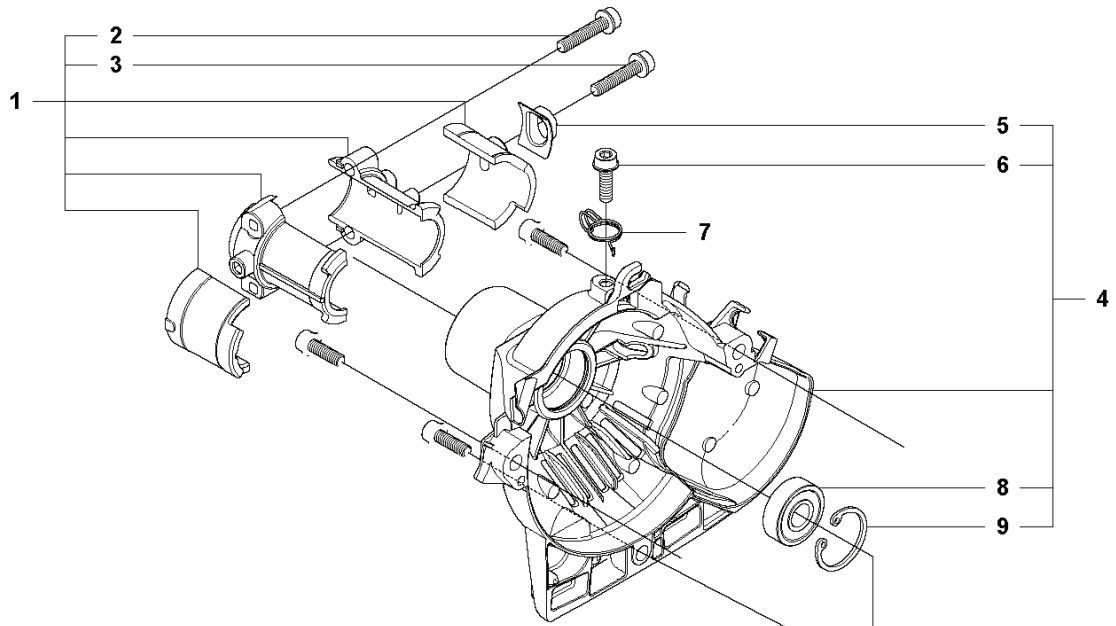

SPARE PARTS CATALOGUE
: HUSQVARNA

Spare Parts List

SPARE PARTS LIST

P 327LS, LX, LDX, RX, RDX, RJX, 323RII
CRANK CASE

REF.	PART NO.	DESCRIPTION	REMARK	QTY.	KIT
1	537309601	SLEEVE		1	
2	503216825	SCREW IHSCFT		1	1
3	503216825	SCREW IHSCFT		1	1
4	537041209	CLUTCH COVER		1	
5	537425001	PROTECTIVE PLATE		1	4
6	503200316	SCREW IHSCFM	M5x16	1	4
7	537073601	SPRING		1	
8	503250501	BALL BEARING		1	4
9	537336701	CIRCLIP		1	4
10	537085203	CRANKCASE		1	
11	503200316	SCREW IHSCFM	M5x16	1	10
12	537066901	GASKET		1	10
13	537088501	GASKET		1	10
14	537066801	INSERT CRANKCASE		1	10
15	503200316	SCREW IHSCFM	M5x16	1	10
16	503200316	SCREW IHSCFM	M5x16	1	10
17	503216618	SCREW IHSCFT		1	10
18	503200316	SCREW IHSCFM	M5x16	1	10
19	503216618	SCREW IHSCFT		1	10
20	503200316	SCREW IHSCFM	M5x16	1	10
21	503217716	SCREW IHSCFT		1	10
22	503201412	SCREW IHSCFMO	M5x12	1	10
23	503200316	SCREW IHSCFM	M5x16	1	10