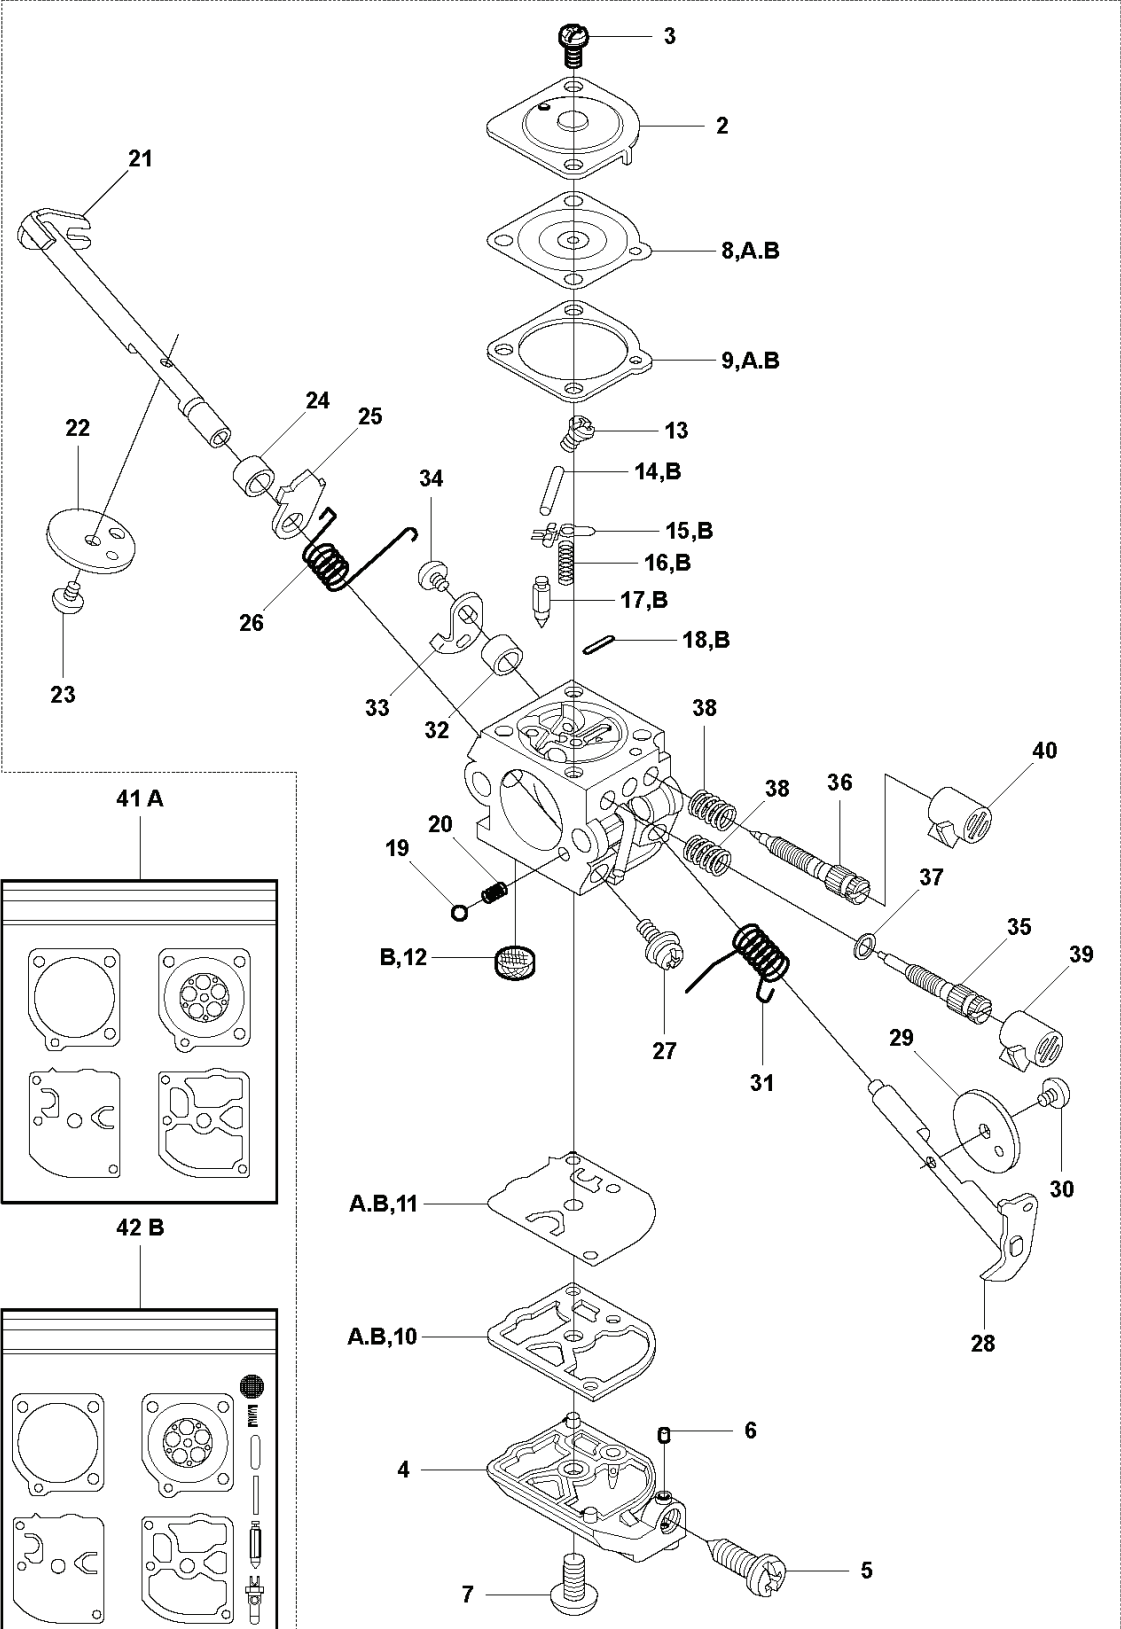

R 327LS, LX, LDX, RX, RDX, RJX, 323R11
CARBURETOR (not for US)

Zama C1Q-EL24

REF.	PART NO.	DESCRIPTION	REMARK	QTY.	KIT
1	503283401	CARBURETTOR	Zama C1Q-EL24, NOT FOR US	1	
2	503974301	COVER		1	1
3	503480501	SCREW		2	1
4	537020201	COVER		1	1
5	537020701	SCREW		1	1
6	503481101	PIECE		1	1
7	503479601	SCREW		1	1
8	537048901	DIAPHRAGM		1	1.A.B
9	537020401	GASKET		1	1.A.B
10	537020101	GASKET		1	1.A.B
11	537020001	DIAPHRAGM PUMP		1	1.A.B
12	503535701	STRAINER		1	1.B
13	503480101	SCREW		1	1
14	503480001	PIN RETAINING SCREW		1	1.B
15	503665901	LEVER		1	1.B
16	537020301	SPRING		1	1.B
17	503479701	VALVE		1	1.B
18	537020801	PLUG		1	1.B
19	537012501	BALL		1	1
20	537012601	SPRING		1	1
21	537020901	SHAFT ASSY		1	1
22	537370301	VALVE		1	1
23	503481801	SCREW		1	1
24	503481901	COLLAR		1	1
25	537049001	LEVER		1	1
26	537021001	SPRING		1	1
27	503755301	SCREW		1	1
28	537019601	SHAFT ASSY		1	1
29	537019901	VALVE		1	1
30	503479201	SCREW		1	1
31	537019701	SPRING		1	1
32	503478901	COLLAR		1	1
33	537019801	LEVER		1	1
34	503479001	SCREW		1	1
35	537020601	SCREW		1	1
36	537127801	SCREW		1	1
37	503974001	WASHER		1	1
38	503480801	SPRING		1	1
39	537021601	LIMITER CAP		1	1
40	537021601	LIMITER CAP		1	1
41A	531004552	GASKET KIT		1	
42B	531004553	GASKET KIT		1