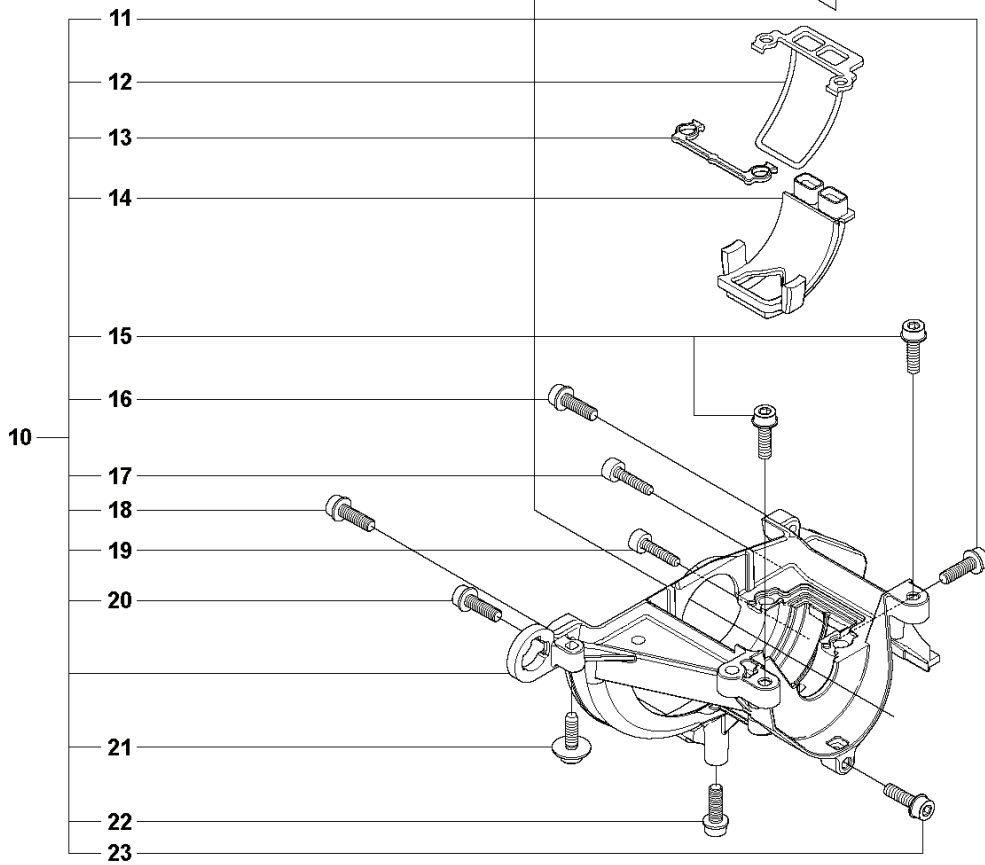

SPARE PARTS CATALOGUE
: HUSQVARNA

Spare Parts List

SPARE PARTS LIST

P 327LS, LX, LDX, RX, RDX, RJX, 323RII
CRANK CASE

REF.	PART NO.	DESCRIPTION	REMARK	QTY.	KIT
1	537309601	SLEEVE		1	
2	503216825	SCREW IHSCFT		1	1
3	503216825	SCREW IHSCFT		1	1
4	537041209	CLUTCH COVER		1	
5	537425001	PROTECTIVE PLATE		1	4
6	503200316	SCREW IHSCFM	M5x16	1	4
7	537073601	SPRING		1	
8	503250501	BALL BEARING		1	4
9	537336701	CIRCLIP		1	4
10	537085203	CRANKCASE		1	
11	503200316	SCREW IHSCFM	M5x16	1	10
12	537066901	GASKET		1	10
13	537088501	GASKET		1	10
14	537066801	INSERT CRANKCASE		1	10
15	503200316	SCREW IHSCFM	M5x16	1	10
16	503200316	SCREW IHSCFM	M5x16	1	10
17	503216618	SCREW IHSCFT		1	10
18	503200316	SCREW IHSCFM	M5x16	1	10
19	503216618	SCREW IHSCFT		1	10
20	503200316	SCREW IHSCFM	M5x16	1	10
21	503217716	SCREW IHSCFT		1	10
22	503201412	SCREW IHSCFMO	M5x12	1	10
23	503200316	SCREW IHSCFM	M5x16	1	10

Q 327LS, LX, LDX, RX, RDX, RJX, 323RII
CRANK SHAFT

REF.	PART NO.	DESCRIPTION	REMARK	QTY.	KIT
1	503852474	CRANKSHAFT ASSY		1	
2	503940203	BEARING CAGE		2	1
3	503940501	CUP		2	1
4	503712201	BEARING		1	1

N 327LS, LX, LDX, RX, RDX, RJX, 323R11
CYLINDER PISTON & MUFFLER

REF.	PART NO.	DESCRIPTION	REMARK	QTY.	KIT
1	537221704	MUFFLER ASSY	Cat.	1	
2	537221801	SPARK ARRESTER SCREEN		1	1
3	537014101	GASKET		1	
4	502078101	SCREW EHIHFH		3	
5	537085103	CYLINDER	Ø=34mm	1	
6	503200735	SCREW IHSCFM		4	5
7	537405902	PISTON		1	5
8	537406201	PISTON RING		1	7
9	737440800	CIRCLIP		1	7
10	503712201	BEARING		1	7

T Duo Balance
HARNES

REF.	PART NO.	DESCRIPTION	REMARK	QTY.	KIT
1	537275701	HARNESS		1	
1	537275703	HARNESS	US	1	1
2	503996101	BAND		3	1
3	503996103	BAND		1	1
4	537113501	RETAINER		1	1
5	537288401	BUCKLE		1	1
6	537288301	BUCKLE		1	1
7	537275901	HIP PAD		1	1
8	502022801	HOOK		1	1
9	502023002	LOCK		1	1.8
10	586341001	SPRING		1	1.8
11	502022902	HOOK		1	1.8
12	735310920	E-CLIP		1	1.8
13	537175401	HIP PAD		3	1