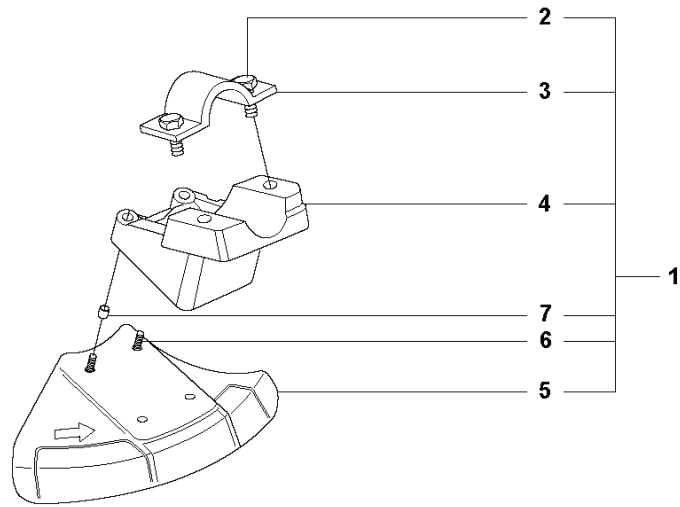

S 327LS, LX, LDX, RX, RDX, RJX, 323RII
ACCESSORIES

REF.	PART NO.	DESCRIPTION	REMARK	QTY.	KIT
1	544044210	SAW BLADE GUARD	Captive screws 323Rll. 327Rx	1	
2	573994304	SCREW IHSCFMO	Captive screws	2	1
3	574568001	CLAMP	Captive screws	1	1
4	537293401	ADAPTER		1	1
5	574564902	BLADE GUARD	Captive screws	1	1
6	503200316	SCREW IHSCFM	Captive screws	4	1
7	574039501	LOCK NUT	Captive screws	4	1
8	503977101	TRIMMER GUARD ASSY	327Lx, 327LDx	1	
9	503210716	SCREW IHST		1	8
10	503798801	BLADE		1	8
11	503934202	COMBINATION GUARD	323Rll, 327Rx	1	
12	503210716	SCREW IHST		1	11
13	503798801	BLADE		1	11