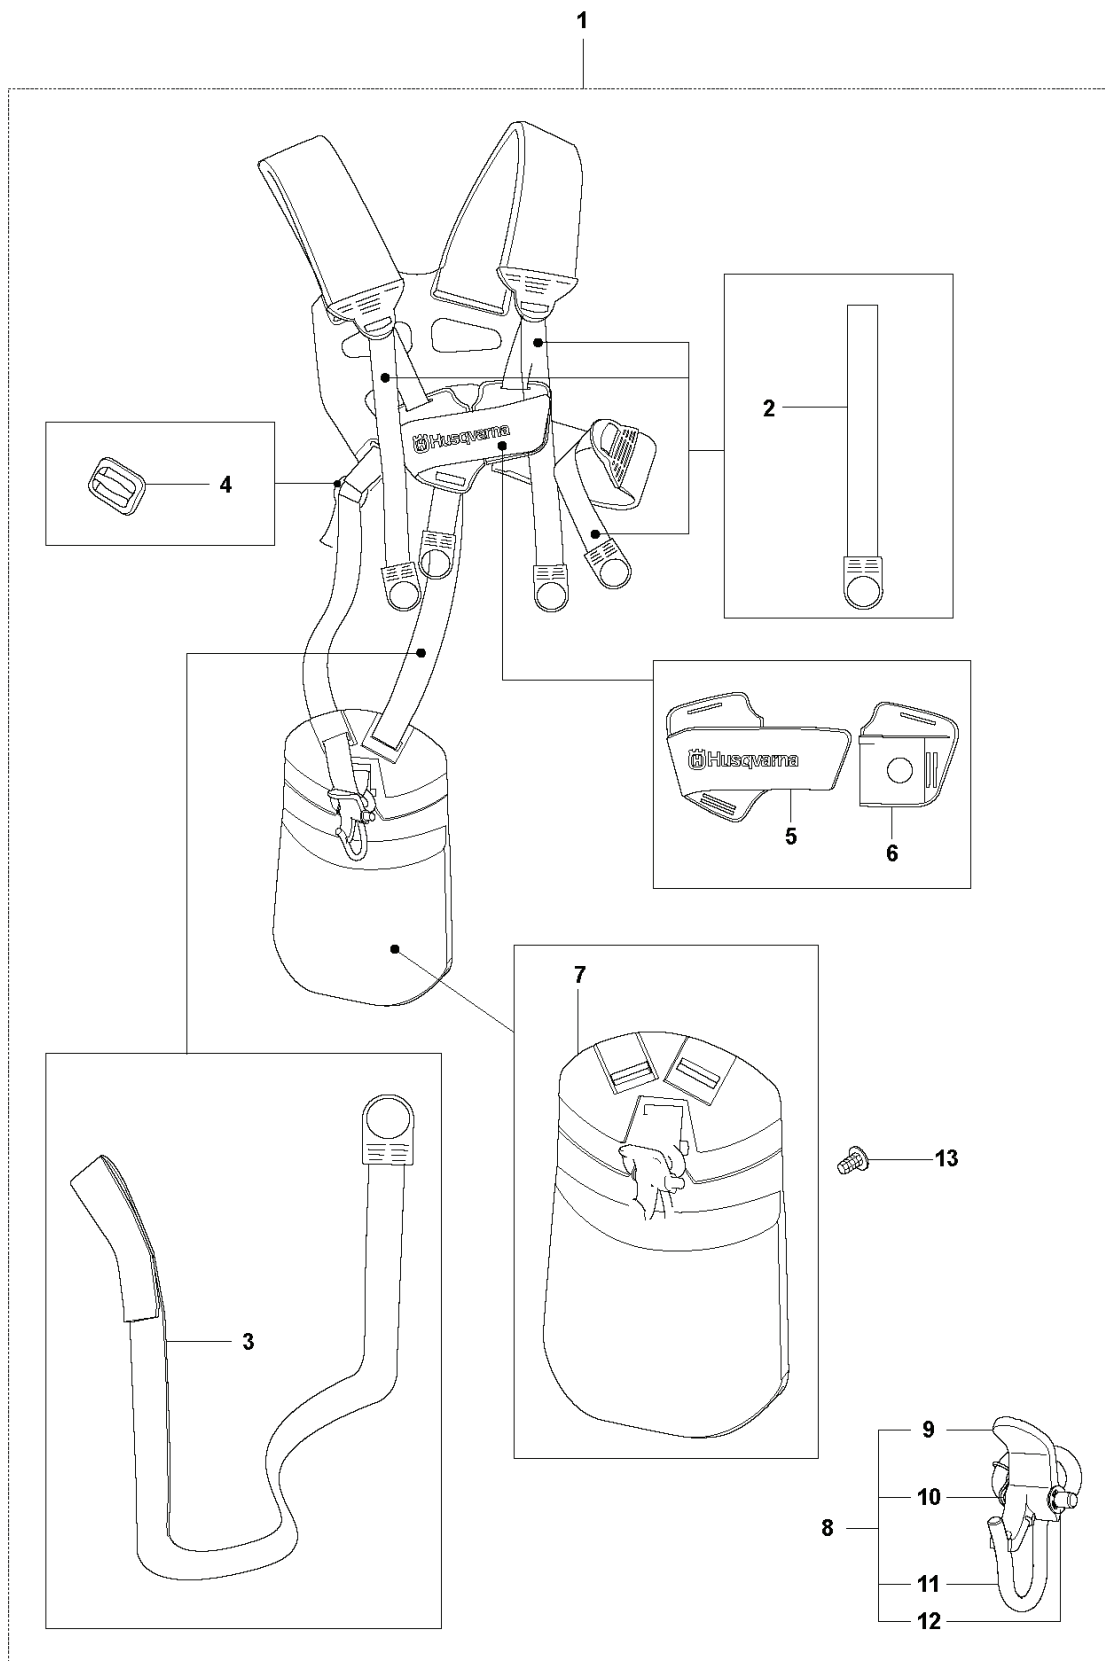

REF.	PART NO.	DESCRIPTION	REMARK	QTY.	KIT
1	537221704	MUFFLER ASSY	Cat.	1	
2	537221801	SPARK ARRESTER SCREEN		1	1
3	537014101	GASKET		1	
4	502078101	SCREW EHIHFH		3	
5	537085103	CYLINDER	Ø=34mm	1	
6	503200735	SCREW IHSCFM		4	5
7	537405902	PISTON		1	5
8	537406201	PISTON RING		1	7
9	737440800	CIRCLIP		1	7
10	503712201	BEARING		1	7

F 323RII, 327Rx
THROTTLE CONTROLS & HANDLE BAR

REF.	PART NO.	DESCRIPTION	REMARK	QTY.	KIT
1	537424513	HANDLE ASSY		1	
2	502654101	THROTTLE CABLE		1	
3	503221013	HEXAGON NUT		1	1
4	537160203	HANDLE HALF	323 RII	1	1
5	537419001	SWITCH		1	1
6	506497701	THROTTLE CONTROL		1	9
7	537174201	SPRING THROTTLE TRIG		1	1
8	537160701	THROTTLE LOCKOUT		1	1
9	506497701	THROTTLE CONTROL		1	16
10	537174301	SPRING		1	1
11	537160301	HANDLE HALF	323 RII	1	1
12	503216618	SCREW IHSCCT		2	1
13	503200735	SCREW IHSCFM		1	1
14	503724309	HANDLEBAR		1	
15	731231401	HEXAGON NUT		1	14
16	537172801	HANDLE		1	14
17	503200245	SCREW IHSCFM		1	14
18	537172901	COVER		1	14
19	502199503	HANDLEBAR	High (323 RII)	1	14
20	503750001	HANDLEBAR BRACKET		1	14
21	502211201	STAPLE		1	14
22	503216618	SCREW IHSCCT		1	2
23	502531602	SHORT CIRCUIT CABLE		1	2
24	537173901	THROTTLE CABLE ASSY		1	2

T Duo Balance
HARNES

REF.	PART NO.	DESCRIPTION	REMARK	QTY.	KIT
1	537275701	HARNESS		1	
1	537275703	HARNESS	US	1	1
2	503996101	BAND		3	1
3	503996103	BAND		1	1
4	537113501	RETAINER		1	1
5	537288401	BUCKLE		1	1
6	537288301	BUCKLE		1	1
7	537275901	HIP PAD		1	1
8	502022801	HOOK		1	1
9	502023002	LOCK		1	1.8
10	586341001	SPRING		1	1.8
11	502022902	HOOK		1	1.8
12	735310920	E-CLIP		1	1.8
13	537175401	HIP PAD		3	1