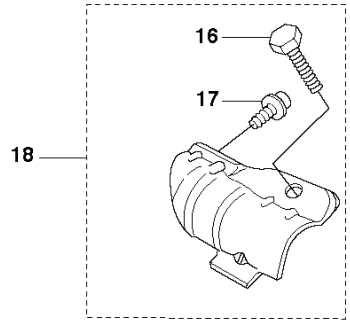

A 327LS, LX, LDX, RX, RDX, RJX, 323R11
BEVEL GEAR

REF.	PART NO.	DESCRIPTION	REMARK	QTY.	KIT
1	537199202	BEVEL GEAR ASSY		1	
2	503856301	NUT		1	1
3	537285601	SUPPORT FLANGE		1	1
4	537292601	CUP		1	1
5	537234901	DRIVER ASSY		1	1
6	735312810	CIRCLIP		1	1
7	503252401	BALL BEARING		1	1
8	738219800	BALL BEARING		1	1
9	503201501	SCREW		1	1
10	503201412	SCREW IHSCFMO		1	1
11	503200725	SCREW IHSCFM		1	1
12	738219900	BALL BEARING		1	1
13	738219902	BALL BEARING		1	1
14	735311100	CIRCLIP		1	1
15	735312510	CIRCLIP		1	1
16	725237051	SCREW		1	18
17	503200712	SCREW IHSCFM		1	18
18	574306901	CLAMP	Captive screws	1	
20	537333701	GEAR HOUSING		1