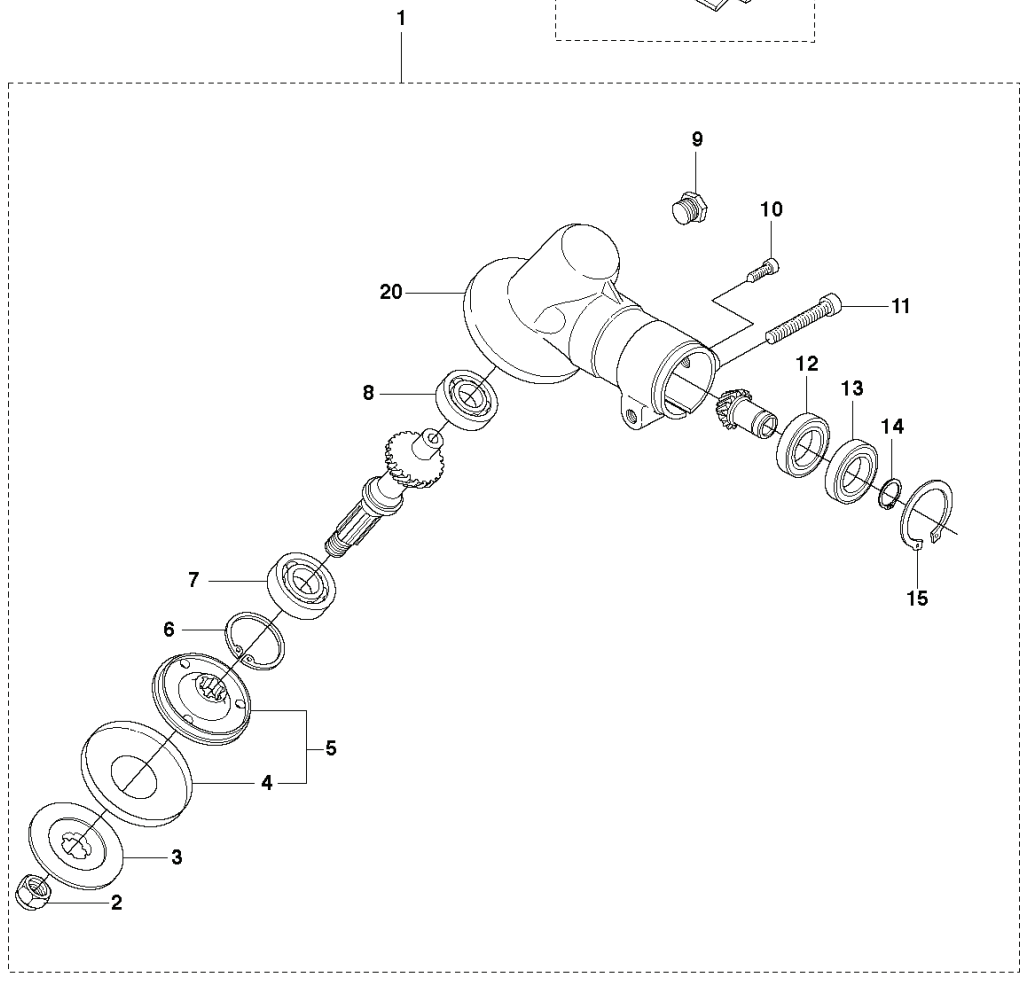

A 327LS, LX, LDX, RX, RDX, RJX, 323R11
BEVEL GEAR

REF.	PART NO.	DESCRIPTION	REMARK	QTY.	KIT
1	537199202	BEVEL GEAR ASSY		1	
2	503856301	NUT		1	1
3	537285601	SUPPORT FLANGE		1	1
4	537292601	CUP		1	1
5	537234901	DRIVER ASSY		1	1
6	735312810	CIRCLIP		1	1
7	503252401	BALL BEARING		1	1
8	738219800	BALL BEARING		1	1
9	503201501	SCREW		1	1
10	503201412	SCREW IHSCFMO		1	1
11	503200725	SCREW IHSCFM		1	1
12	738219900	BALL BEARING		1	1
13	738219902	BALL BEARING		1	1
14	735311100	CIRCLIP		1	1
15	735312510	CIRCLIP		1	1
16	725237051	SCREW		1	18
17	503200712	SCREW IHSCFM		1	18
18	574306901	CLAMP	Captive screws	1	
20	537333701	GEAR HOUSING		1