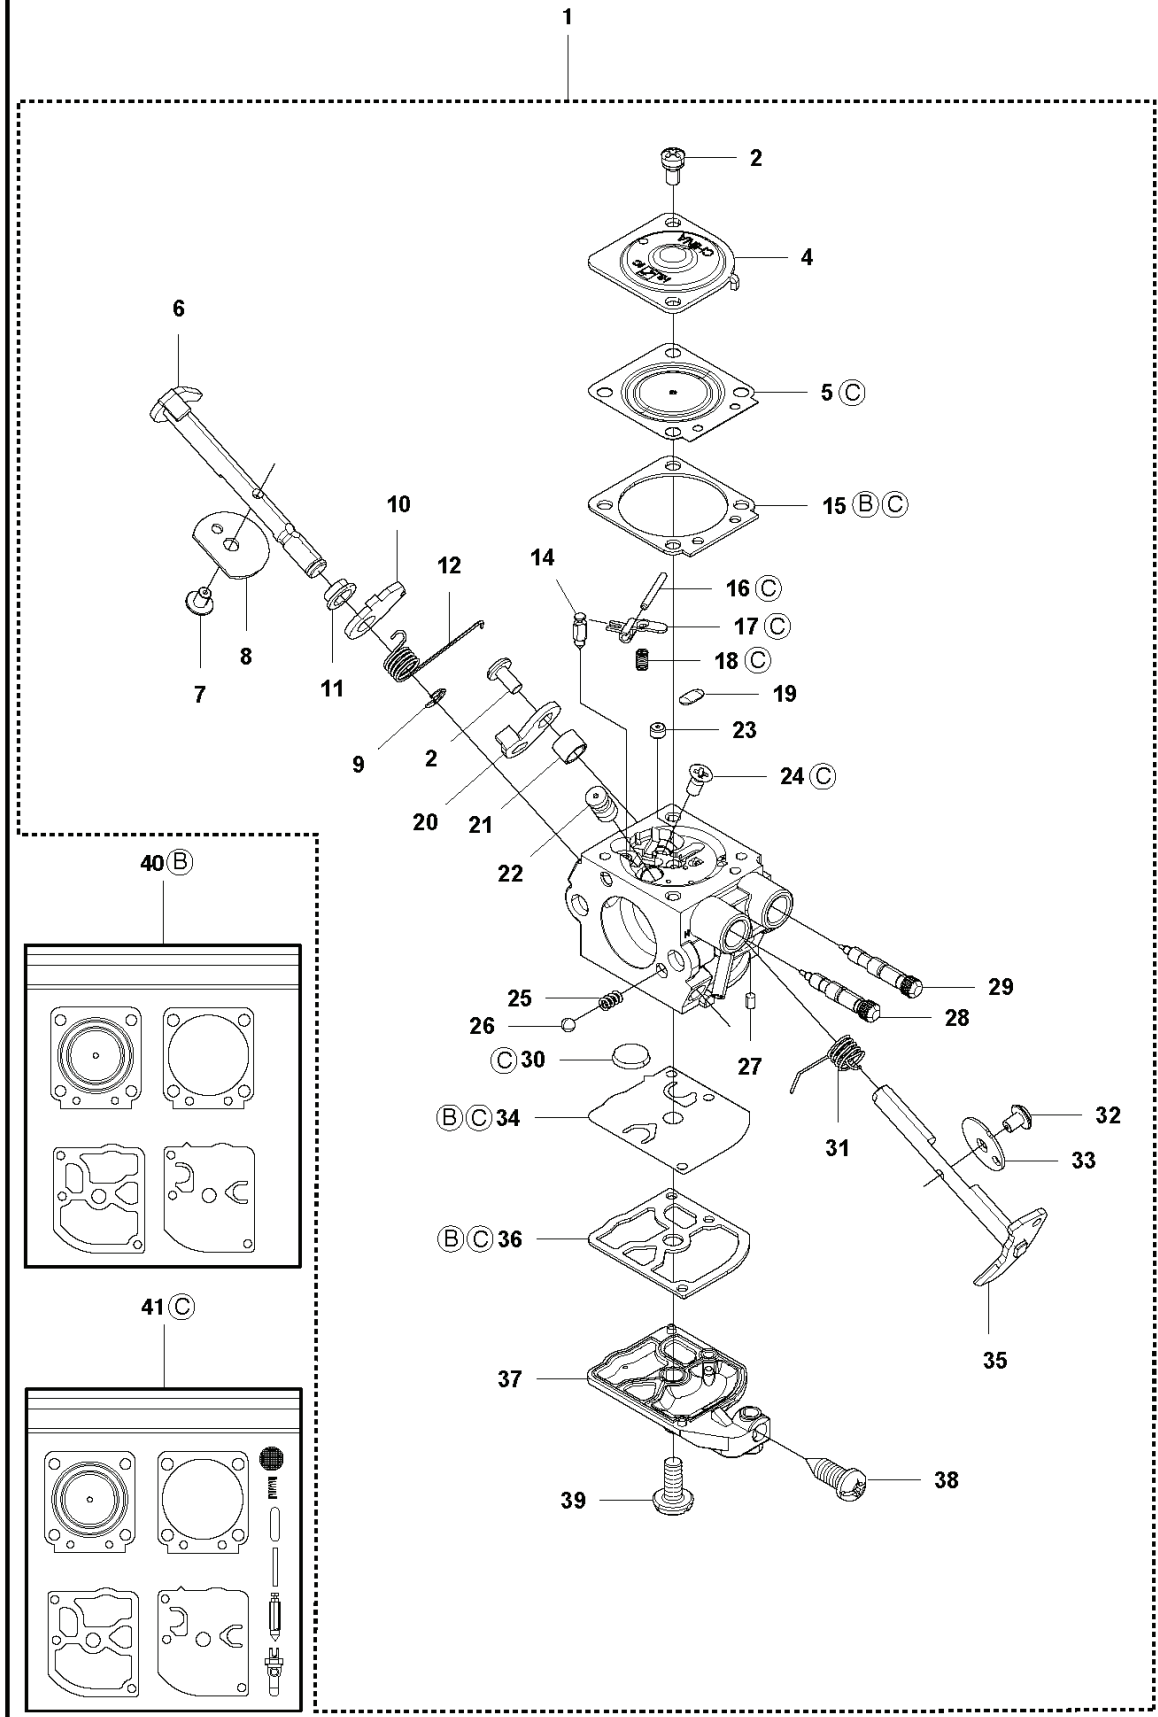

CARBURETOR (only option for US)

Hualong HQ-2

REF.	PART NO.	DESCRIPTION	REMARK	QTY.	KIT
1	576019801	CARBURETTOR	Hualong HQ-2, only option for US	1	
40	581743501	GASKET KIT		1	1
41	581743701	REPAIR KIT		1	1