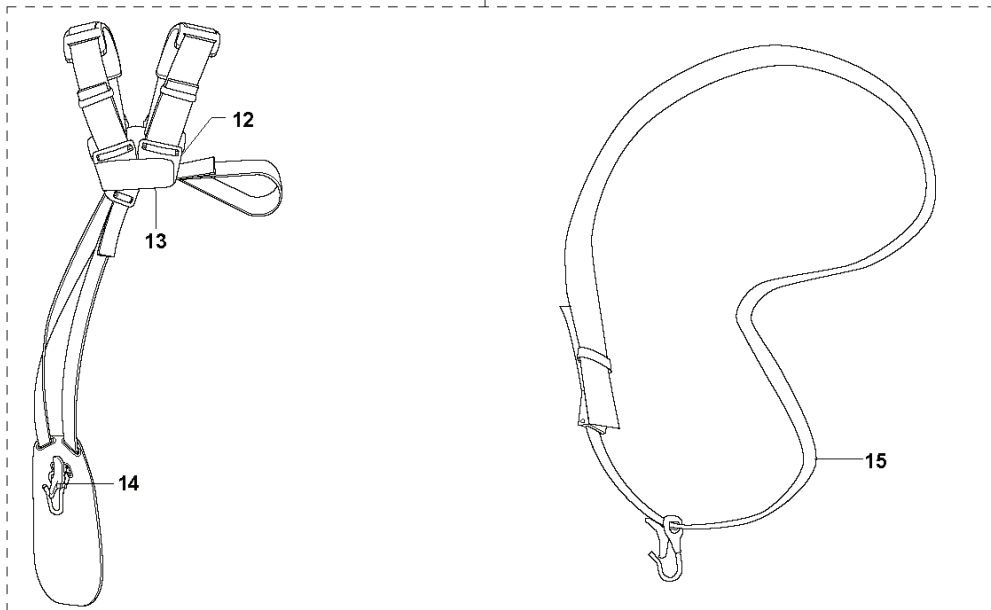

REF.	PART NO.	DESCRIPTION	REMARK	QTY.	KIT
1	501783301	SUSPENSION BAIL		1	
2	503218316	SCREW		1	
3	531009248	FILTER OIL		1	
4	537312901	TRANSPORT GUARD	(200-275mm)	1	
5	503934202	COMBINATION GUARD	223R	1	
6	503210716	SCREW IH SCT		1	
7	503798801	BLADE		1	
8	503977101	TRIMMER GUARD ASSY	223L	1	
9	503210716	SCREW IH SCT		1	
10	503798801	BLADE		1	
11	537216301	HARNESS		1	
11	537216302	HARNESS	(USA)	1	
12	503734001	FRONT PIECE		1	
13	503734102	BUCKLE		1	
14	502022802	WELT HOOK		1	
15	537216201	HARNESS		1	
15	537216202	HARNESS	(USA)	1	

Q1 223L, 223R
ACCESSORIES

REF.	PART NO.	DESCRIPTION	REMARK	QTY.	KIT
1	502285901	STOP		1	
2	502114602	SOCKET WRENCH		1	
3	501600203	SCREWDRIVER		1	
4	502215801	WRENCH		1	
5	503801701	GREASE	(223L)	1	
6	503976401	GREASE		1	