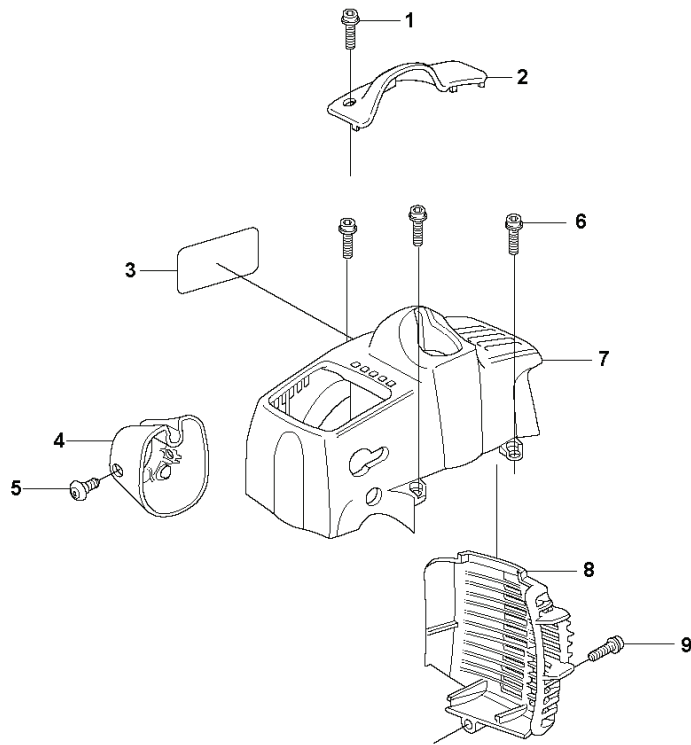

P 223L, 223R
CARBURETOR (not for US)

ZAMA C1Q - EL 24

REF.	PART NO.	DESCRIPTION	REMARK	QTY.	KIT
1	503283401	CARBURETTOR	ZAMA C1Q-EL24. NOT FOR US	1	
2	503480501	SCREW		2	1
3	503974301	COVER		1	1
4	537048901	DIAPHRAGM		1	1, 41, 42
5	537020401	GASKET		1	1, 41, 42
6	503480101	SCREW		1	1
7	503480001	PIN RETAINING SCREW		1	1.42
8	503665901	LEVER		1	1.42
9	537020301	SPRING		1	1.42
10	503479701	VALVE		1	1.42
11	537020801	PLUG		1	1.42
12	537020901	SHAFT ASSY		1	1
13	503481901	COLLAR		1	1
14	537049001	LEVER		1	1
15	537021001	SPRING		1	1
16	537370301	VALVE		1	1
17	503481801	SCREW		1	1
18	503479001	SCREW		1	1
19	537019801	LEVER		1	1
20	503478901	COLLAR		1	1
21	537021601	LIMITER CAP		1	1
22	503480801	SPRING		1	1
23	537127801	SCREW		1	1
24	537021601	LIMITER CAP		1	1
25	503974001	WASHER		1	1
26	537020601	SCREW		1	1
27	537012601	SPRING		1	1
28	537012501	BALL		1	1
29	503535701	STRAINER		1	1.42
30	503755301	SCREW		1	1
31	537019701	SPRING		1	1
32	537019901	VALVE		1	1
33	537019601	SHAFT ASSY		1	1
34	503479201	SCREW		1	1
35	537020001	DIAPHRAGM PUMP		1	1, 41, 42
36	537020101	GASKET		1	1, 41, 42
37	537020201	COVER		1	1
38	503481101	PIECE		1	1
39	503479601	SCREW		1	1
40	537020701	SCREW		1	1

M 223L, 223R
CRANKCASE

REF.	PART NO.	DESCRIPTION	REMARK	QTY.	KIT
1	537289702	CLUTCH COVER		1	
2	503216820	SCREW IHSCFT		1	1
3	537373801	TUBULAR RIVET		3	1
4	503200225	SCREW IHSCFM		2	
5	731231401	HEXAGON NUT		2	
6	735311200	CIRCLIP		1	
7	537237502	CLUTCH DRUM ASSY		1	
8	537041102	CRANKCASE		1	
9	503216820	SCREW IHSCFT		7	8
10	503216618	SCREW IHSCFT		3	8

REF.	PART NO.	DESCRIPTION	REMARK	QTY.	KIT
1	503213512	SCREW CCRPANT		2	
2	537104401	ARM PROTECTION		1	
3	537353336	LABEL	(223L)	1	
3	537353337	LABEL	(223R)	1	
4	544193501	COVER	(223R)	1	
5	503961302	SCREW	(223R)	2	
6	503216820	SCREW IHSCFT		3	
7	503871802	CYLINDER COVER		1	
8	537320801	HEAT PROTECTOR		1	
9	503216820	SCREW IHSCFT		1	