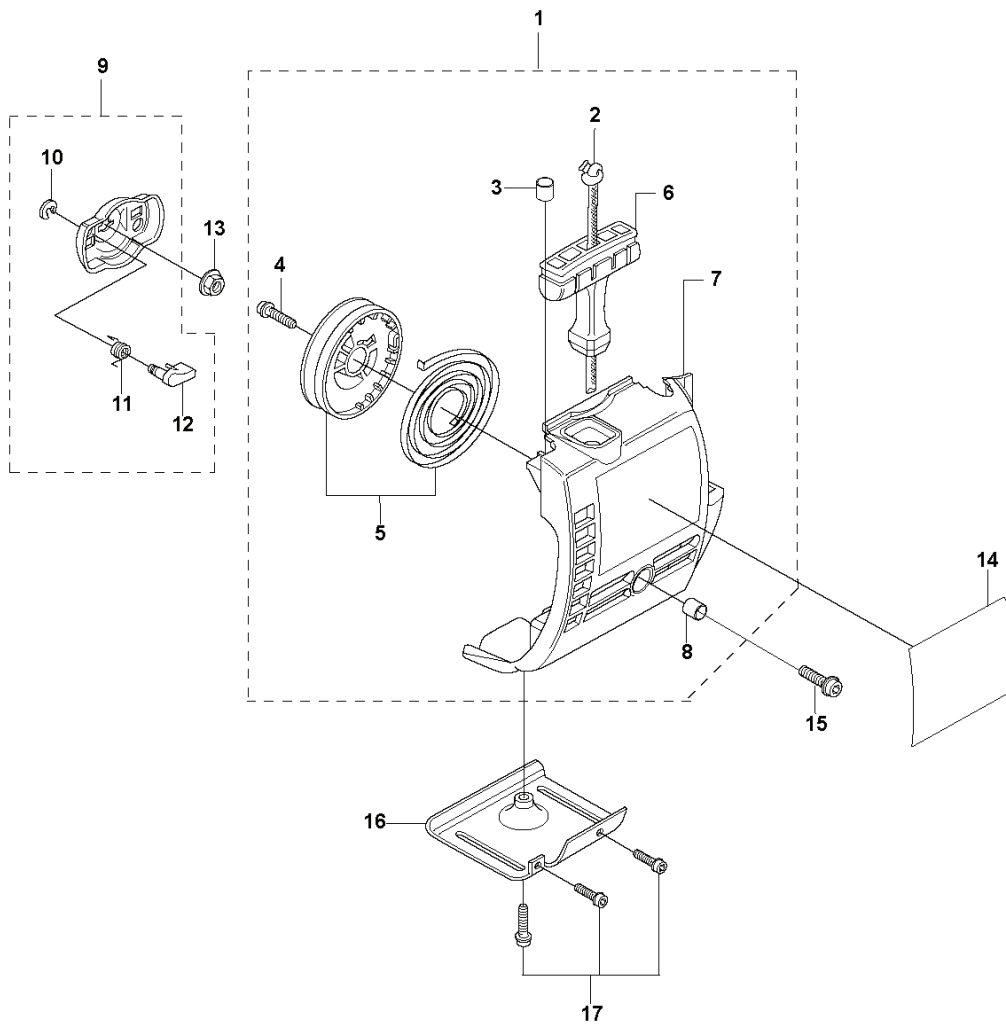

J1 223L, 223R
STARTER

REF.	PART NO.	DESCRIPTION	REMARK	QTY.	KIT
1	503852804	STARTER ASSY		1	
2	503858901	STARTER ROPE		1	1
3	537379301	SPACING SLEEVE		2	1
4	503217716	SCREW IHSCST		1	1
5	503964901	STARTER PULLEY		1	1
6	537008401	STARTER HANDLE		1	1
7	503858702	STARTER HOUSING		1	1
8	537379301	SPACING SLEEVE		1	1
9	503873302	BRIDGE		1	
10	735310820	E-CLIP		1	9
11	503873601	SPRING		1	9
12	503873502	STARTER PAWL		1	9
13	731711651	HEXAGON NUT FLANGE		1	
14	537353450	LABEL	(223L)	1	
14	537353451	LABEL	(223R)	1	
15	503217520	SCREW IHSCFT		1	
16	537034101	PROTECTIVE PLATE	(325)	1	
17	503216618	SCREW IHSCST		3