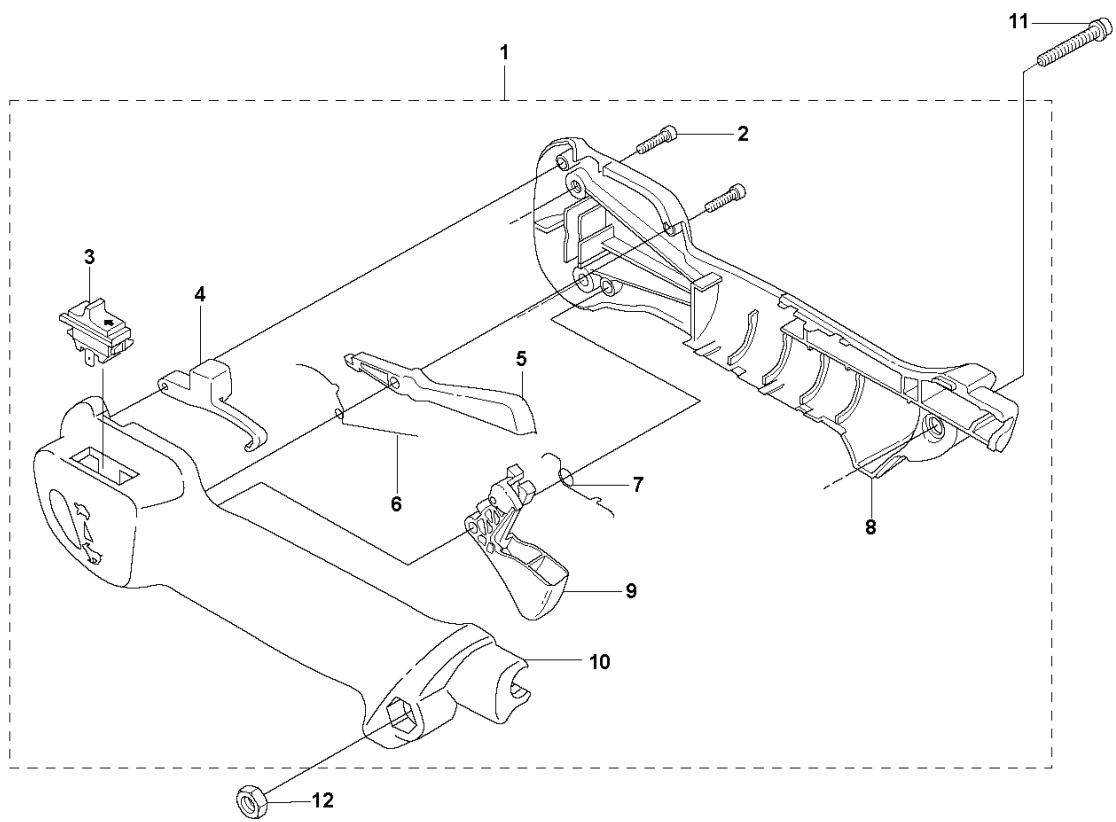

E 223R
THROTTLE CONTROLS

REF.	PART NO.	DESCRIPTION	REMARK	QTY.	KIT
1	537183507	HANDLE ASSY		1	
2	503216616	SCREW IHSC		2	1
3	537419001	SWITCH		1	1
4	537160701	THROTTLE LOCKOUT		1	1
5	537160601	THROTTLE LOCKOUT		1	1
6	537174301	SPRING		1	1
7	537174201	SPRING THROTTLE TRIG		1	1
8	537160301	HANDLE HALF		1	1
9	537160801	THROTTLE TRIGGER		1	1
10	537160203	HANDLE HALF		1	1
11	503200735	SCREW IHSCFM		1	
12	503221013	HEXAGON NUT		1	
13	537424401	WIRING ASSY		1	
14	537424301	WIRING		1	13
15	503216616	SCREW IHSC		1	13
16	537173901	THROTTLE CABLE ASSY		1	13