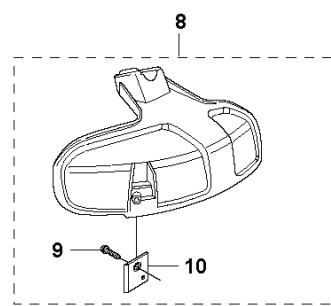

Q2 223L, 223R
ACCESSORIES

Oil Airfilter
Öl Luftfilter
Huile Filtra aire
Aceite Filtro Air
Oja Luftfilter

223R

223L

11