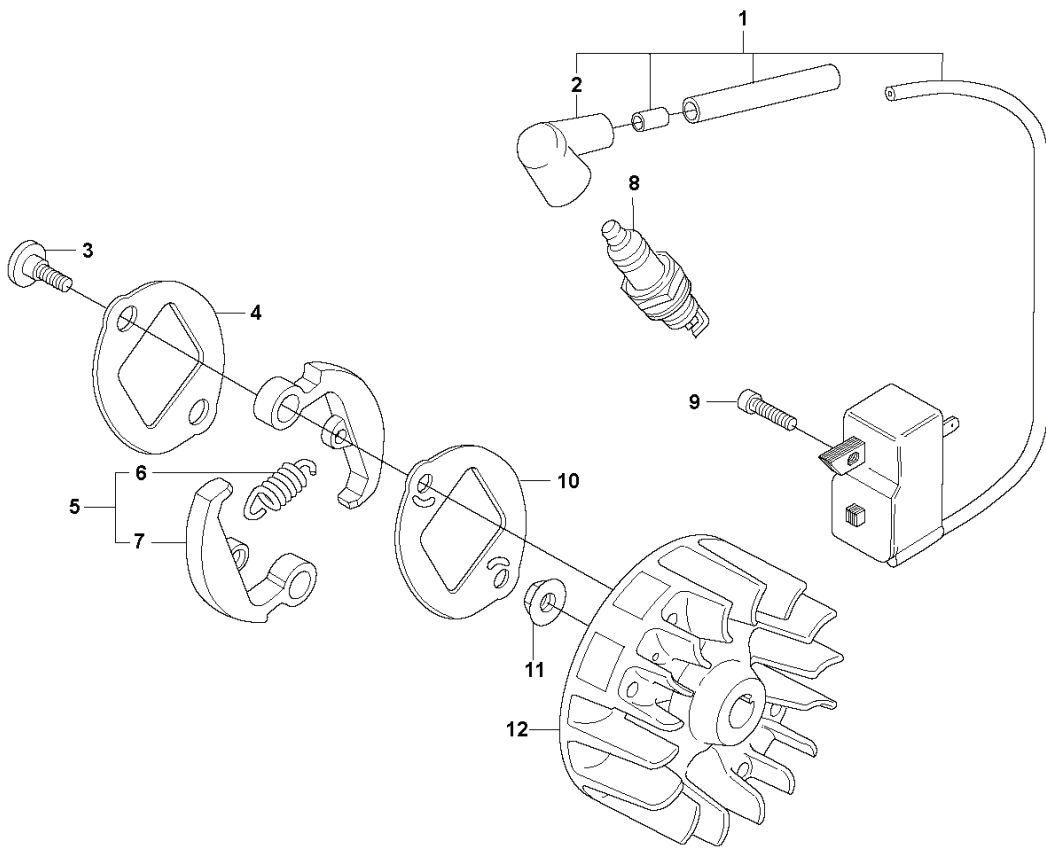

K 223L, 223R
IGNITION SYSTEM

REF.	PART NO.	DESCRIPTION	REMARK	QTY.	KIT
1	537418701	IGNITION MODULE		1	
2	537239601	SPARK PLUG CAP		1	
3	503842902	SCREW		2	
4	537046701	WASHER		1	
5	537032201	CLUTCH ASSY		1	
6	503816001	CLUTCH SPRING		1	
7	503842801	CLUTCH SHOE		2	
8	503235108	SPARK PLUG	Champion RCJ 7Y	1	
8	503235111	SPARK PLUG	NGK BPMR 7A	1	
9	503217116	SCREW IHSCT		2	
10	537046801	WASHER		1	
11	731711651	HEXAGON NUT FLANGE		1	
12	537249602	FLYWHEEL		1