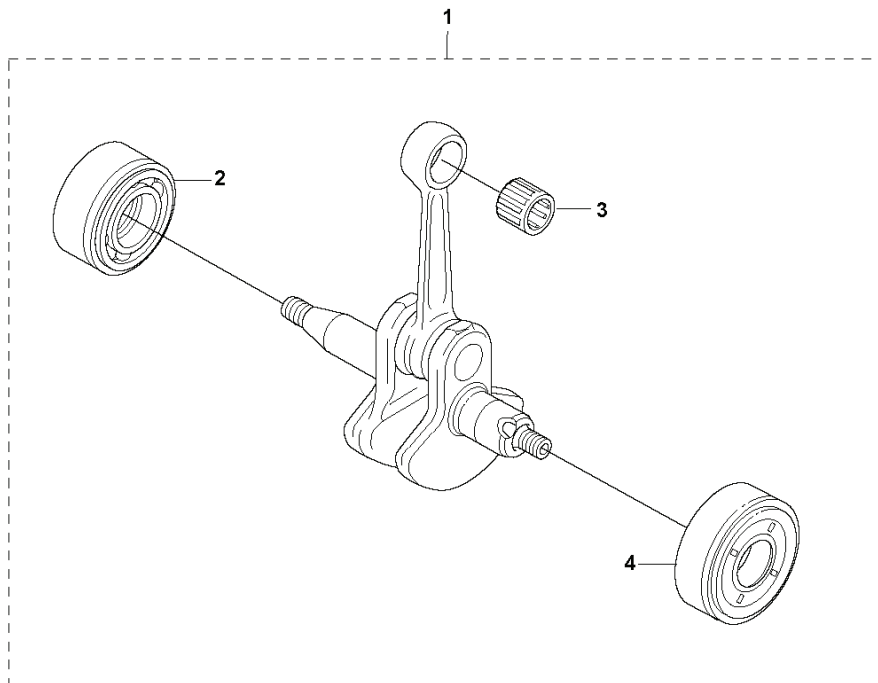

N 223L, 223R
CRANK SHAFT

REF.	PART NO.	DESCRIPTION	REMARK	QTY.	KIT
1	503852474	CRANKSHAFT ASSY		1	
2	503940203	BEARING CAGE		1	1
3	503712201	BEARING		1	1
4	503940203	BEARING CAGE		1	1