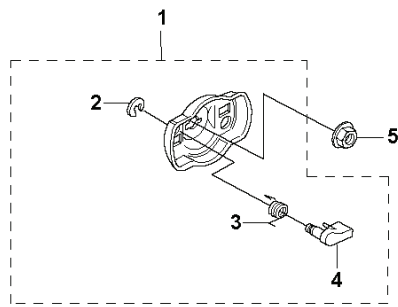

J2 223L, 223R STARTER

REF.	PART NO.	DESCRIPTION	REMARK	QTY.	KIT
1	503873302	BRIDGE		1	
2	735310820	E-CLIP		1	1
3	503873601	SPRING		1	1
4	503873502	STARTER PAWL		1	1
5	731711651	HEXAGON NUT FLANGE		1	
6	544071101	STARTER ASSY		1	
7	503217725	SCREW IHSCFT		1	6
8	544038701	DRIVER		1	6
9	544038801	SPRING		1	6
10	544166501	STARTER PULLEY ASSY		1	6
11	544038601	STARTER PULLEY		1	10
12	503859001	RECOIL SPRING		1	10
13	537411601	STARTER HOUSING		1	6
14	537379301	SPACING SLEEVE		2	6
15	503858901	STARTER ROPE		1	6
16	537008401	STARTER HANDLE		1	6
17	537379301	SPACING SLEEVE		1	6
18	537353450	LABEL	223L)	1	
18	537353451	LABEL	223R)	1	
19	503217520	SCREW IHSCFT		1