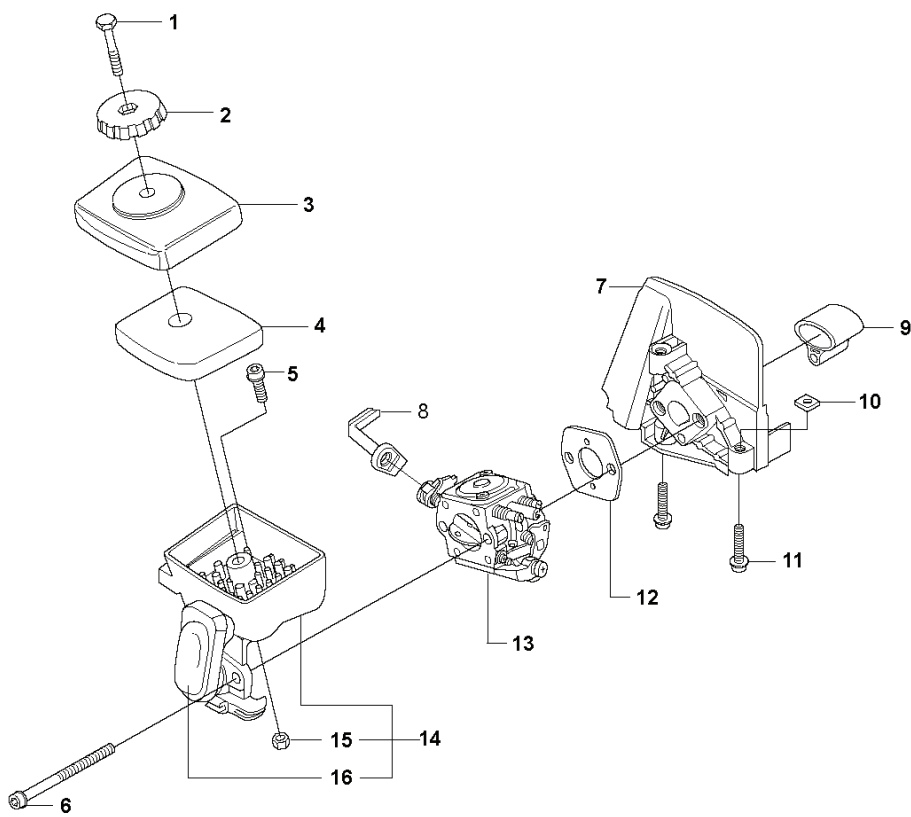

REF.	PART NO.	DESCRIPTION	REMARK	QTY.	KIT
1	501783301	SUSPENSION BAIL		1	
2	503218316	SCREW		1	
3	531009248	FILTER OIL		1	
4	537312901	TRANSPORT GUARD	(200-275mm)	1	
5	503934202	COMBINATION GUARD	223R	1	
6	503210716	SCREW IH SCT		1	
7	503798801	BLADE		1	
8	503977101	TRIMMER GUARD ASSY	223L	1	
9	503210716	SCREW IH SCT		1	
10	503798801	BLADE		1	
11	537216301	HARNESS		1	
11	537216302	HARNESS	(USA)	1	
12	503734001	FRONT PIECE		1	
13	503734102	BUCKLE		1	
14	502022802	WELT HOOK		1	
15	537216201	HARNESS		1	
15	537216202	HARNESS	(USA)	1	

Q1 223L, 223R
ACCESSORIES

REF.	PART NO.	DESCRIPTION	REMARK	QTY.	KIT
1	502285901	STOP		1	
2	502114602	SOCKET WRENCH		1	
3	501600203	SCREWDRIVER		1	
4	502215801	WRENCH		1	
5	503801701	GREASE	(223L)	1	
6	503976401	GREASE		1	

G 223L, 223R
CARBURATOR & AIR FILTER

REF.	PART NO.	DESCRIPTION	REMARK	QTY.	KIT
1	502206503	SCREW EHHM		1	
2	502204001	KNOB		1	
3	503888001	FILTER COVER		1	
4	537186301	AIR FILTER		1	
5	503217516	SCREW IHSCFT		1	
6	503217550	SCREW IHSCFT		2	
7	503910901	INSULATION WALL		1	
8	503962501	CHOKE CONTROL		1	
9	503942601	INLET PIPE		1	
10	503226504	SQUARE NUT		2	
11	503200325	SCREW IHSCFM		2	
12	503497101	GASKET		1	
13	503283401	CARBURETTOR	ZAMA C1Q-EL24	1	
14	503890301	FILTER HOLDER		1	
15	731231401	HEXAGON NUT		1	14
16	503887901	HUB CAP		1	14