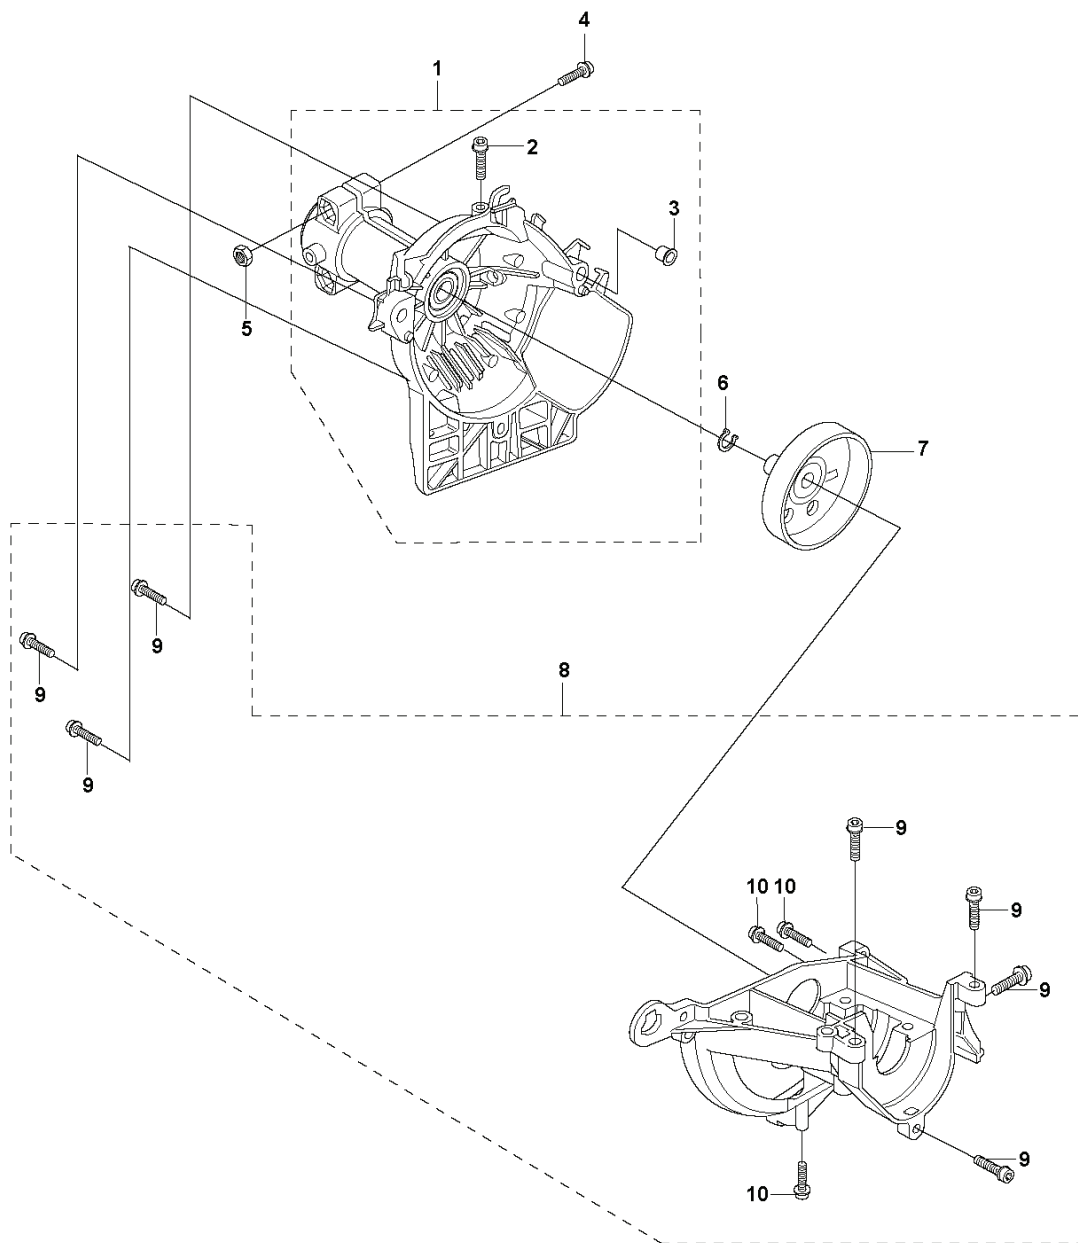

M 223L, 223R
CRANKCASE

REF.	PART NO.	DESCRIPTION	REMARK	QTY.	KIT
1	537289702	CLUTCH COVER		1	
2	503216820	SCREW IHSCFT		1	1
3	537373801	TUBULAR RIVET		3	1
4	503200225	SCREW IHSCFM		2	
5	731231401	HEXAGON NUT		2	
6	735311200	CIRCLIP		1	
7	537237502	CLUTCH DRUM ASSY		1	
8	537041102	CRANKCASE		1	
9	503216820	SCREW IHSCFT		7	8
10	503216618	SCREW IHSCFT		3	8