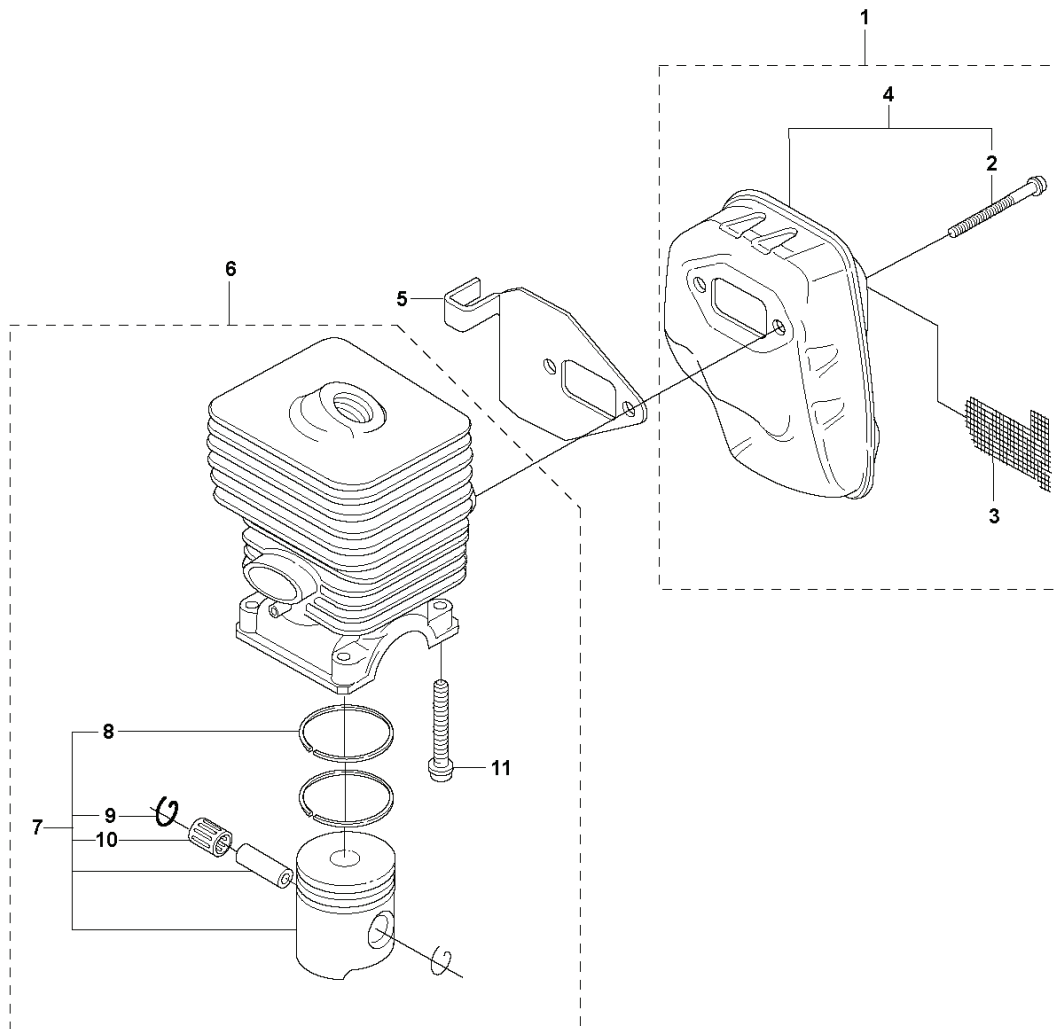

L 223L, 223R
CYLINDER, PISTON & MUFFLER

REF.	PART NO.	DESCRIPTION	REMARK	QTY.	KIT
1	537039405	MUFFLER ASSY	Cat. (223L)	1	
2	503202950	SCREW IHSCFM		2	1,4
3	503871701	SPARK ARRESTER SCREEN	Cat.	1	1
4	537161901	MUFFLER ASSY	(223R)	1	1
5	537014101	GASKET		1	
6	537032008	CYLINDER		1	
7	537376504	PISTON		1	6
8	503289043	PISTON RING		2	7
9	737440800	CIRCLIP		2	7
10	503712201	BEARING		1	7
11	725533755	SCREW IHSCM		4	6