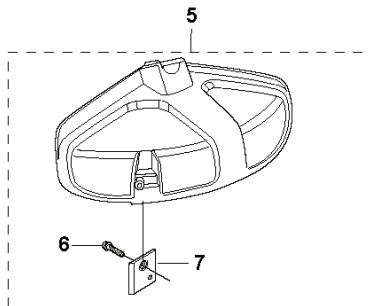

Q2 223L, 223R
ACCESSORIES

Oil Airfilter
Öl Luftfilter
Huile Filtra aire
Aceite Filtro Air
Oja Luftfilter

223R

223L

11