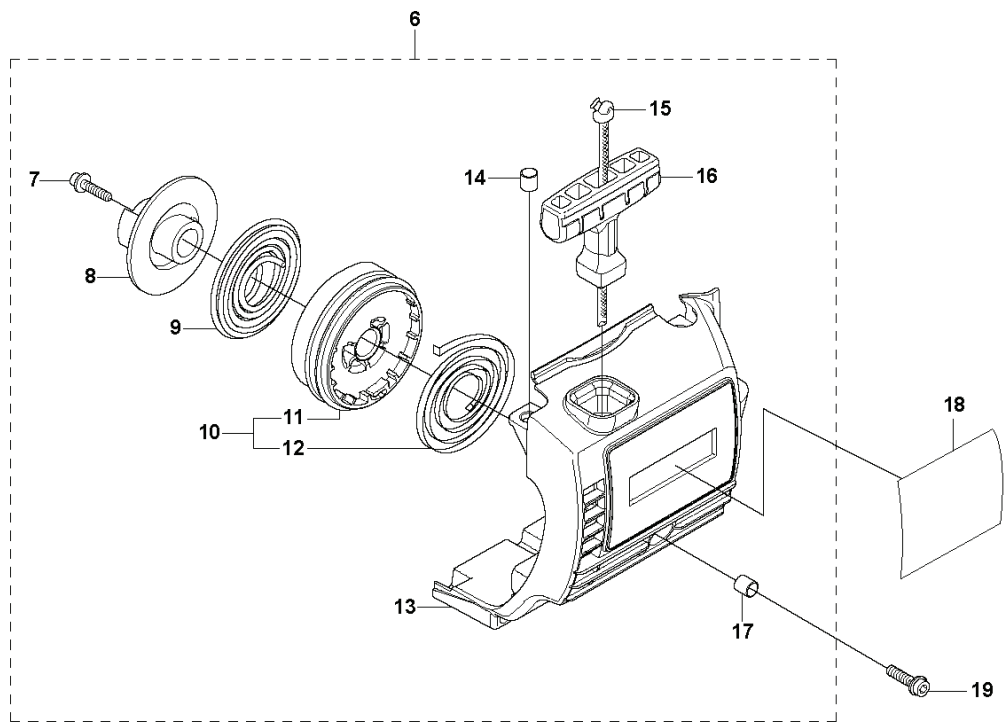

J2 223L, 223R STARTER

REF.	PART NO.	DESCRIPTION	REMARK	QTY.	KIT
1	503873302	BRIDGE		1	
2	735310820	E-CLIP		1	1
3	503873601	SPRING		1	1
4	503873502	STARTER PAWL		1	1
5	731711651	HEXAGON NUT FLANGE		1	
6	544071101	STARTER ASSY		1	
7	503217725	SCREW IHSCFT		1	6
8	544038701	DRIVER		1	6
9	544038801	SPRING		1	6
10	544166501	STARTER PULLEY ASSY		1	6
11	544038601	STARTER PULLEY		1	10
12	503859001	RECOIL SPRING		1	10
13	537411601	STARTER HOUSING		1	6
14	537379301	SPACING SLEEVE		2	6
15	503858901	STARTER ROPE		1	6
16	537008401	STARTER HANDLE		1	6
17	537379301	SPACING SLEEVE		1	6
18	537353450	LABEL	223L)	1	
18	537353451	LABEL	223R)	1	
19	503217520	SCREW IHSCFT		1