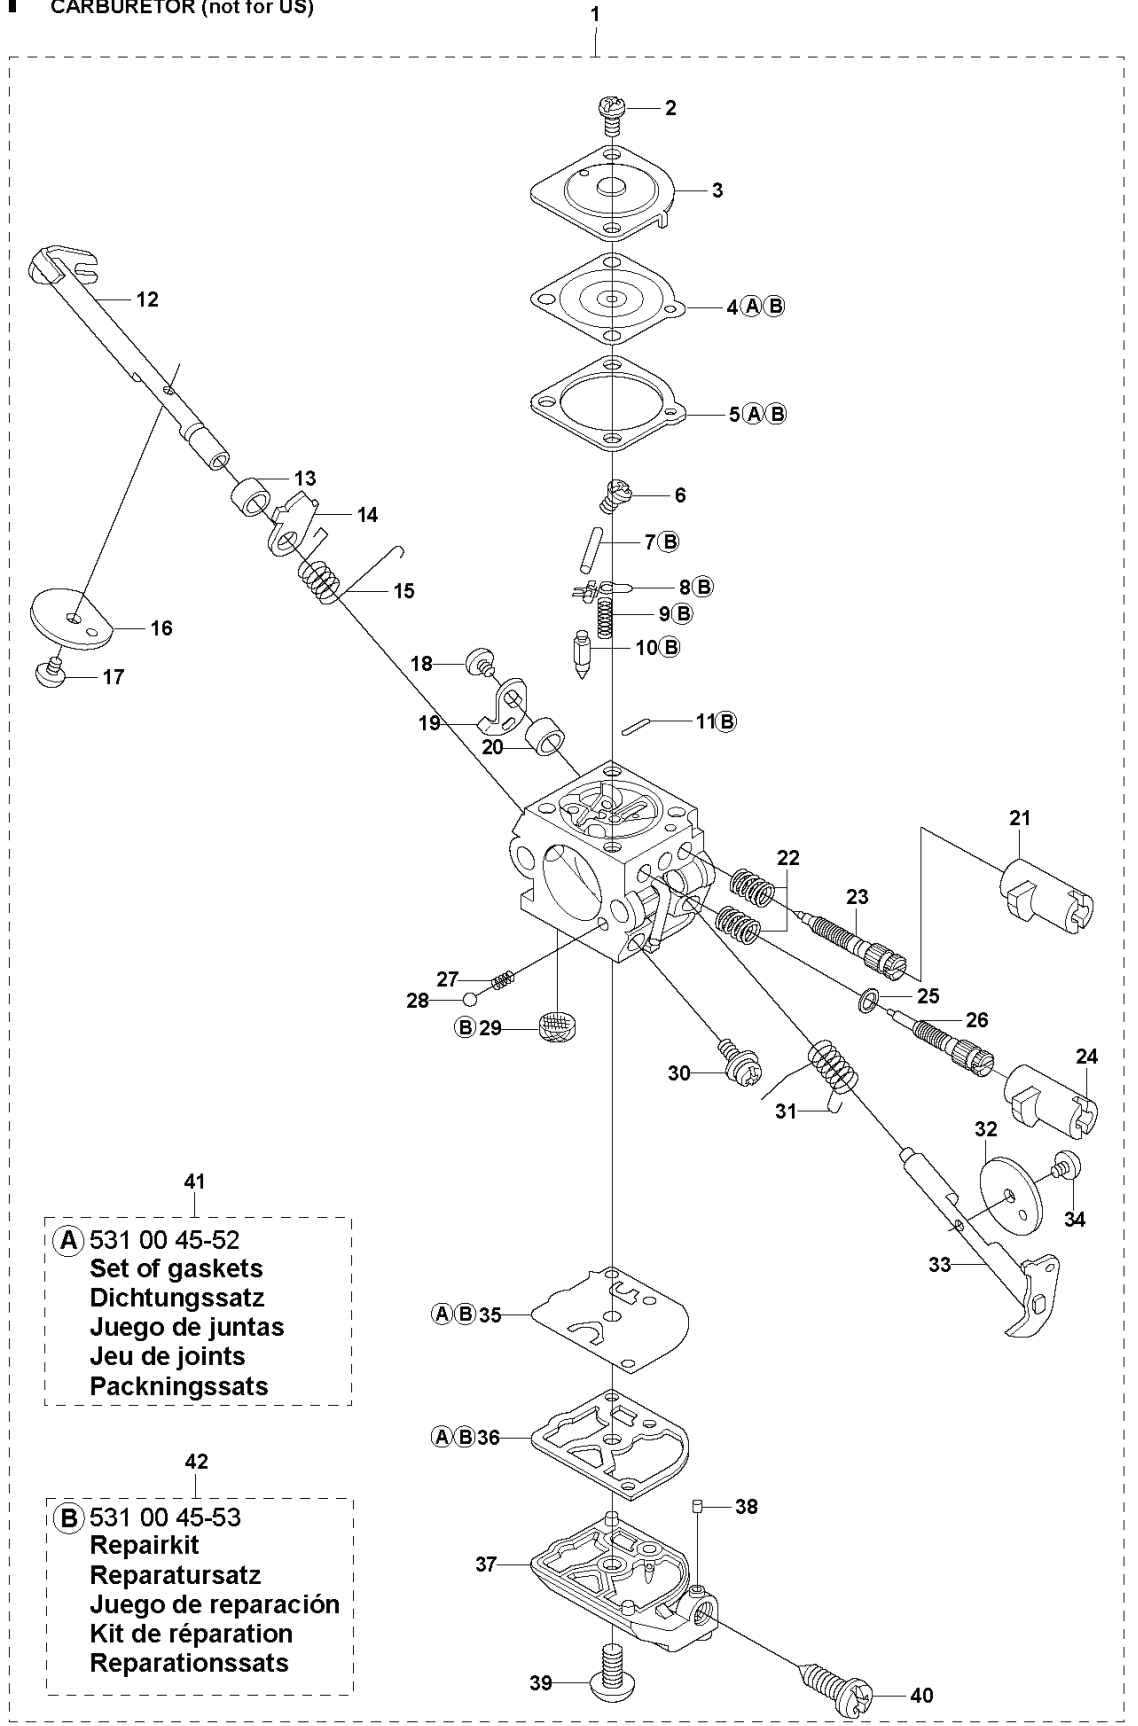

P 223L, 223R
CARBURETOR (not for US)

ZAMA C1Q - EL 24

REF.	PART NO.	DESCRIPTION	REMARK	QTY.	KIT
1	503283401	CARBURETTOR	ZAMA C1Q-EL24. NOT FOR US	1	
2	503480501	SCREW		2	1
3	503974301	COVER		1	1
4	537048901	DIAPHRAGM		1	1, 41, 42
5	537020401	GASKET		1	1, 41, 42
6	503480101	SCREW		1	1
7	503480001	PIN RETAINING SCREW		1	1.42
8	503665901	LEVER		1	1.42
9	537020301	SPRING		1	1.42
10	503479701	VALVE		1	1.42
11	537020801	PLUG		1	1.42
12	537020901	SHAFT ASSY		1	1
13	503481901	COLLAR		1	1
14	537049001	LEVER		1	1
15	537021001	SPRING		1	1
16	537370301	VALVE		1	1
17	503481801	SCREW		1	1
18	503479001	SCREW		1	1
19	537019801	LEVER		1	1
20	503478901	COLLAR		1	1
21	537021601	LIMITER CAP		1	1
22	503480801	SPRING		1	1
23	537127801	SCREW		1	1
24	537021601	LIMITER CAP		1	1
25	503974001	WASHER		1	1
26	537020601	SCREW		1	1
27	537012601	SPRING		1	1
28	537012501	BALL		1	1
29	503535701	STRAINER		1	1.42
30	503755301	SCREW		1	1
31	537019701	SPRING		1	1
32	537019901	VALVE		1	1
33	537019601	SHAFT ASSY		1	1
34	503479201	SCREW		1	1
35	537020001	DIAPHRAGM PUMP		1	1, 41, 42
36	537020101	GASKET		1	1, 41, 42
37	537020201	COVER		1	1
38	503481101	PIECE		1	1
39	503479601	SCREW		1	1
40	537020701	SCREW		1	1