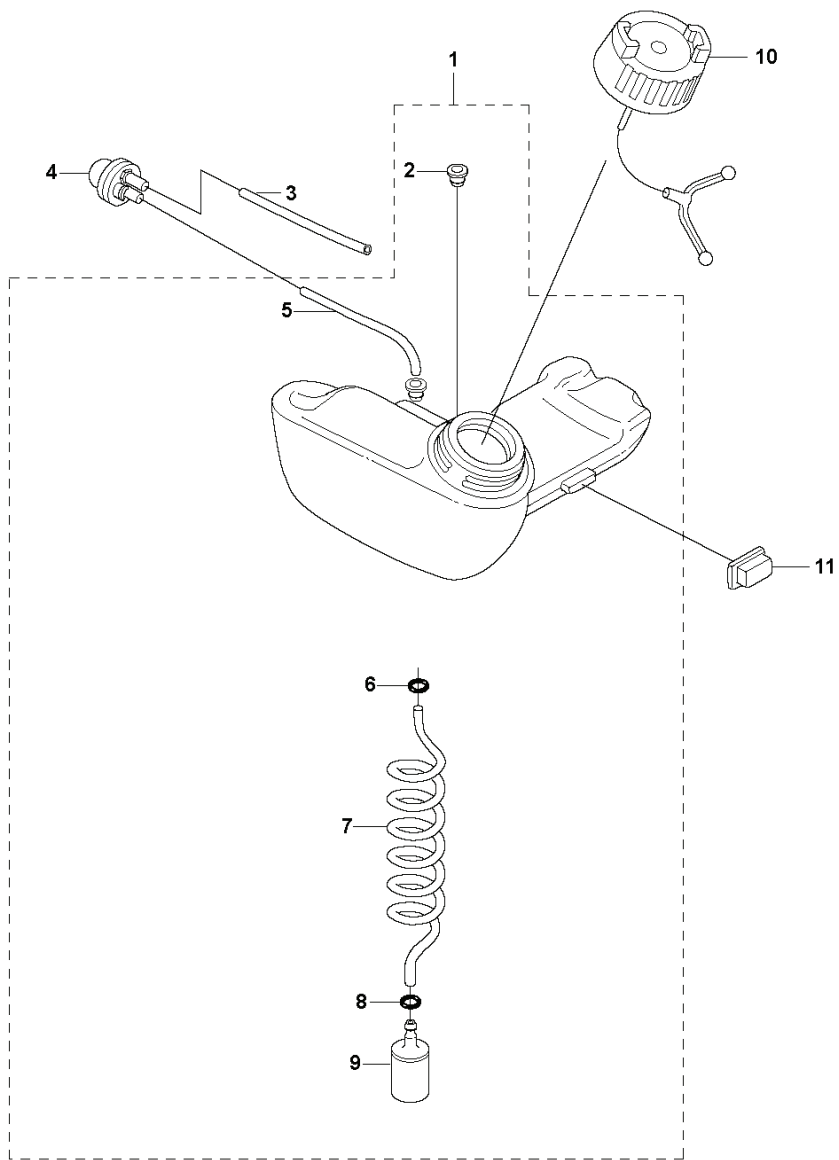

H 223L, 223R
FUEL TANK

REF.	PART NO.	DESCRIPTION	REMARK	QTY.	KIT
1	537068602	FUEL TANK		1	
2	503735801	BUSHING		2	1
3	537042401	FUEL HOSE		1	
4	503936601	PURGE		1	
5	537042401	FUEL HOSE		2	1
6	537184901	O-RING		1	1
7	503577601	FUEL HOSE		1	1
8	537184901	O-RING		1	1
9	503443201	FUEL FILTER		1	
10	503911802	TANK CAP		1	
11	503911001	SUSPENSION		4