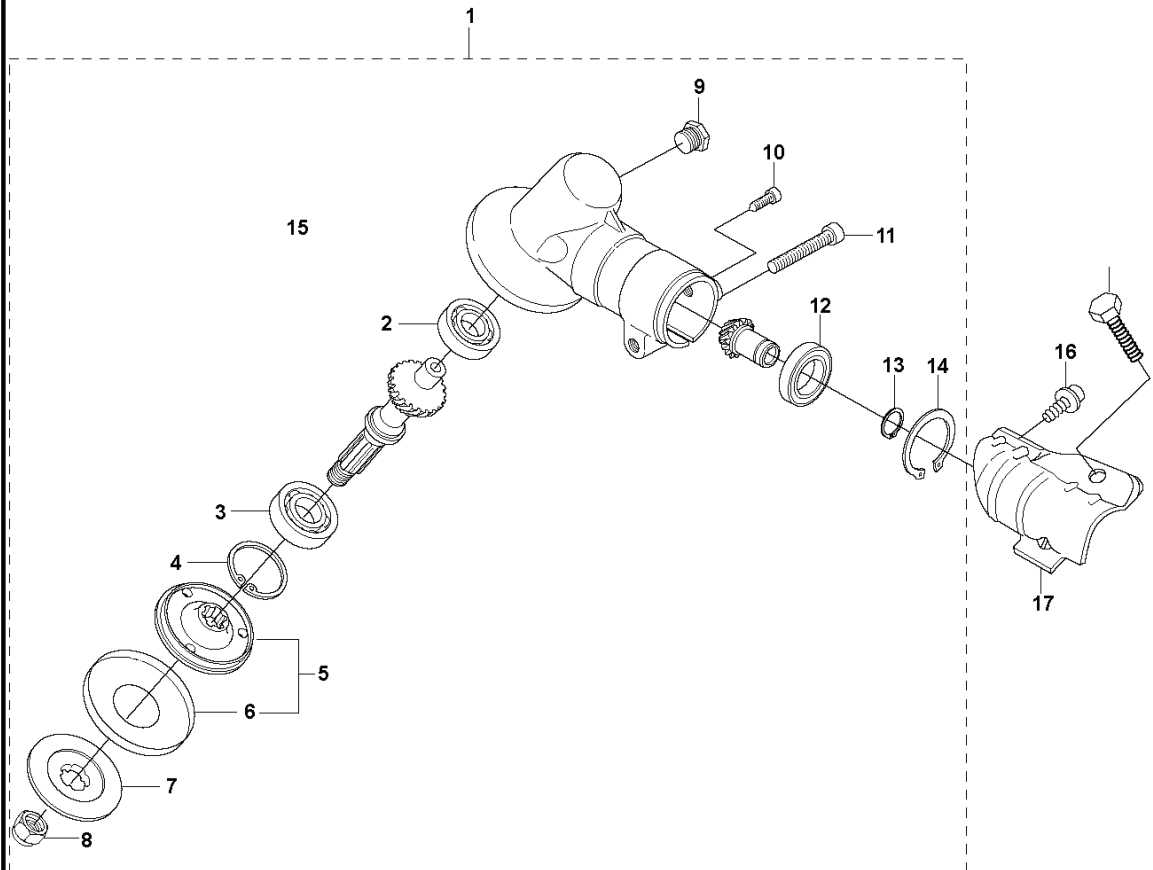

A 223L, 223R
BEVEL GEAR

REF.	PART NO.	DESCRIPTION	REMARK	QTY.	KIT
1	537342501	BEVEL GEAR		1	1
2	738219800	BALL BEARING		1	1
3	503252401	BALL BEARING		1	1
4	735312810	CIRCLIP		1	1
5	537234901	DRIVER ASSY		1	1
6	537292601	CUP		1	5
7	537285601	SUPPORT FLANGE		1	1
8	503856301	NUT		1	1
9	503201501	SCREW		1	1
10	503201412	SCREW IHSCFMO		1	1
11	503200725	SCREW IHSCFM		1	1
12	738219900	BALL BEARING		1	1
13	735311100	CIRCLIP		1	1
14	735312510	CIRCLIP		1	1
15	725237051	SCREW		1	
16	503200712	SCREW IHSCFM		1	
17	503935501	CLAMPGUARD		1