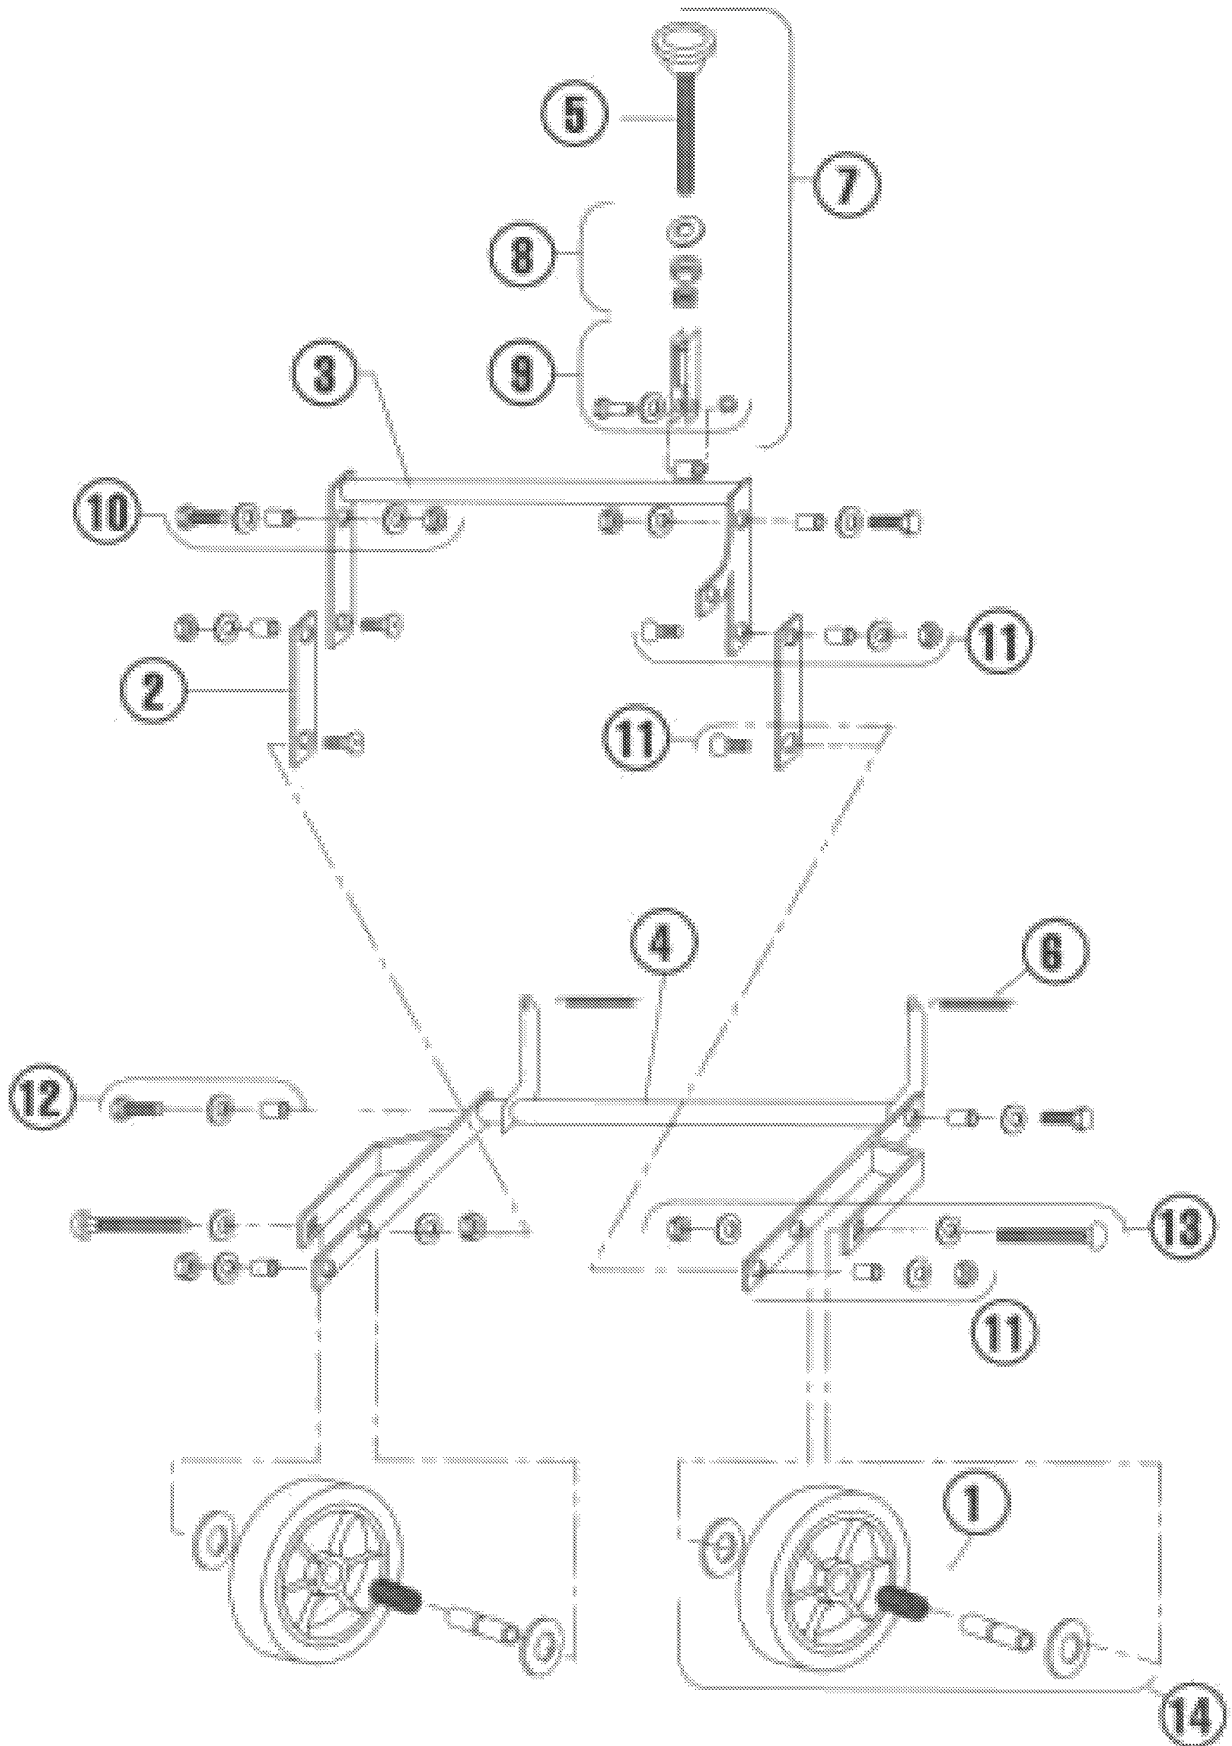

REAR WHEEL - MODEL AR19

REF.	PART NO.	DESCRIPTION	REMARK	QTY.	KIT
1	540000048	BEARING		1	
2	540007107	LINK		1	
3	540007133	LEVER		1	
4	540007620	SUPPORT		1	
5	540007163	KNOB		1	
6	540007195	SPRING		1	
7	540007213	KNOB		1	
8	540007214	SPRING		1	
9	540007215	BRACKET		1	
10	540007216	FASTENER KIT		1	
11	540007217	CONNECTOR		1	
12	540007218	FASTENER KIT		1	
13	540007621	BOLT KIT		1	
14	540007220	WHEEL		1