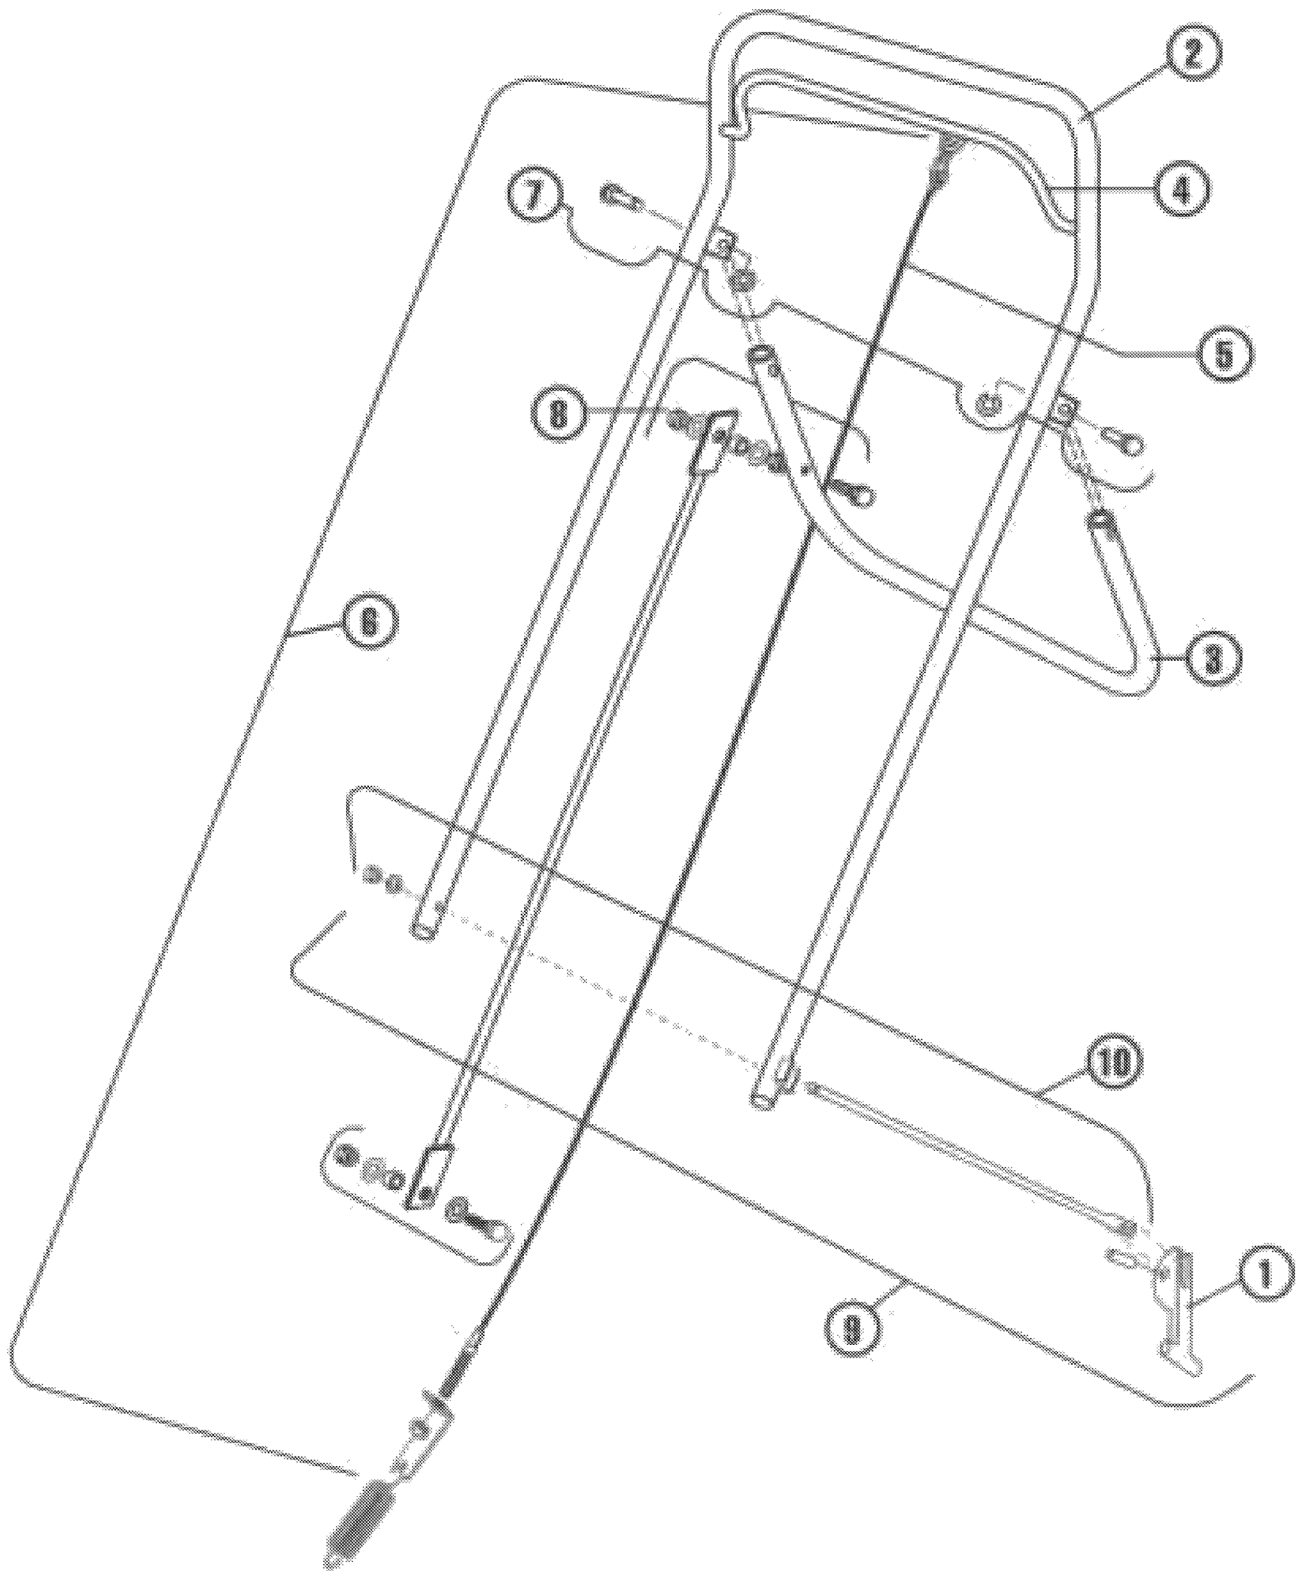

HANDLE AND CONTROL - MODEL AR19

REF.	PART NO.	DESCRIPTION	REMARK	QTY.	KIT
1	540005256	LEVER		1	
2	540007610	FRONT HANDLE		1	
3	540007611	FRONT HANDLE		1	
4	540007612	HANDLE		1	
5	540007189	WIRE		1	
6	540007222	WIRE		1	
7	540007223	PIN RETAINING SCREW		1	
8	540007224	ROD		1	
9	540007613	ROD		1	
10	540007614	ROD		1