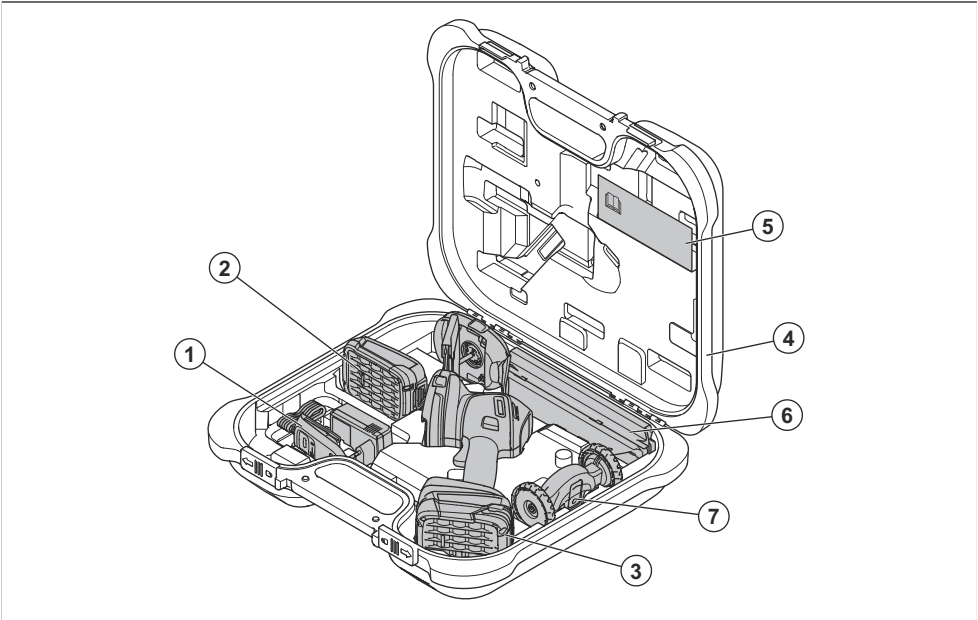

Aspire shrub shear toolbox

1. Battery charger
2. Battery
3. Shrub shear
4. Shrub shear box
5. Operators manual/Quick guide
6. Bush blade kit
7. Wheel kit

Note: The Aspire shrub shear toolbox is sold empty.
The products shown in the Aspire shrub shear toolbox
are not included.