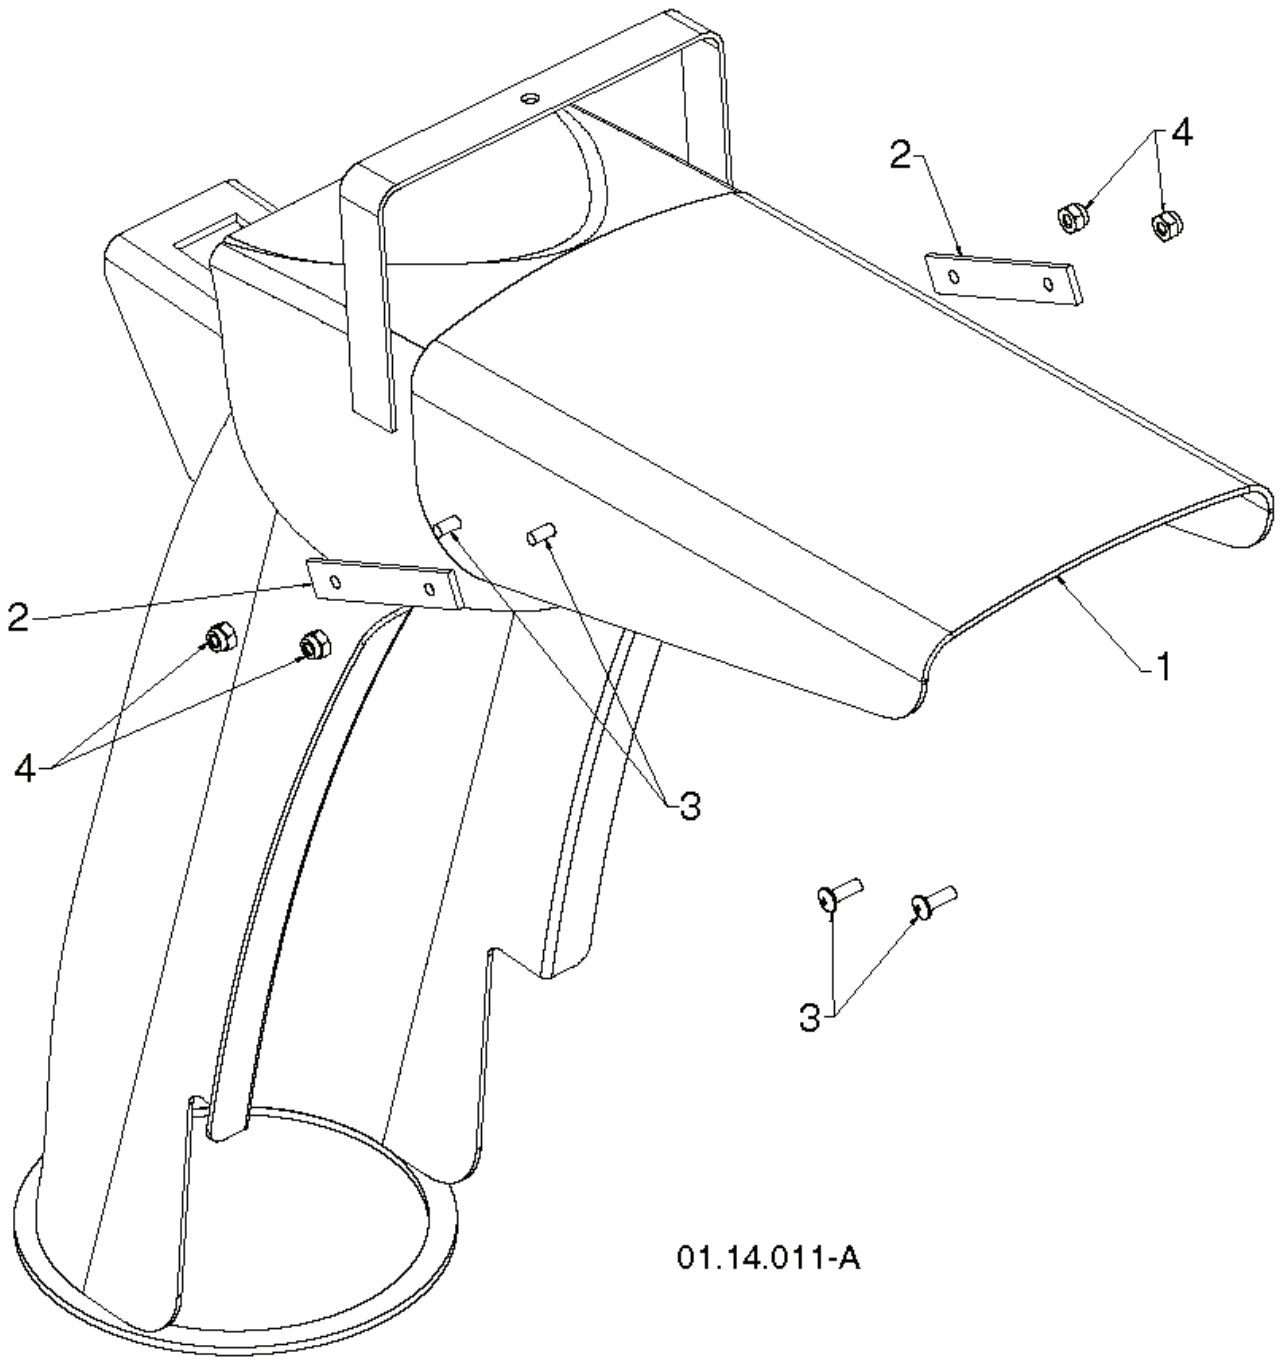

01.16.001-B

REF.	PART NO.	DESCRIPTION	REMARK	QTY.	KIT
1	532184747	DRIFT BAR		1	
2	872270506	BOLT		1	
3	532179246	WASHER		1	
4	810040500	WASHER		1	
5	532128638	WING NUT		1	

01.07.025-D

REF.	PART NO.	DESCRIPTION	REMARK	QTY.	KIT
1	532188170	HOLDER		1	
2	532430691	BALL BEARING		1	
3	532179582	SCREW		1	
4	874780426	SCREW		1	
5	873800400	NUT		1	

01.07.026-E

REF.	PART NO.	DESCRIPTION	REMARK	QTY.	KIT
1	532184105	IMPELLER		1	
2	532427148	GEARBOX ASSEMBLY		1	
3	532188909	BEARING		1	
4	532427146	PULLEY		1	
5	532442438	CHUTE		1	
6	532184095	PLATE		1	
7	532192199	TOOL		1	
8	532405400	CLAMP		1	
9	873800400	NUT		1	
10	874780426	SCREW		1	
11	532427942	NUT		1	
12	532163183	BOLT		1	
13	532427145	HUB		1	
14	532427154	SLEEVE		1	
15	532145212	NUT		1	
16	532180355	BOLT		1	
17	532194189	SCREW		1	
18	532407760	PLUG		1	
19	532427302	COVER	RH	1	
20	532427345	GASKET		1	
21	532407770	SEALING		1	
22	532407762	BUSHING		1	
23	532174697	WASHER		1	
24	532407763	GEAR		1	
25	532407764	SHAFT		1	
26	532189282	KEY		1	
27	532407758	BUSHING		1	
28	532174683	WASHER		1	
29	532427147	SHAFT		1	
30	532184205	PIN		1	
31	532174681	WASHER		1	
32	532174684	BEARING		1	
33	532407769	BUSHING		1	
34	532407768	O-RING		1	
35	532407767	SCREW		1	
36	532427317	COVER	LH	1	
37	532192090	BOLT		1	