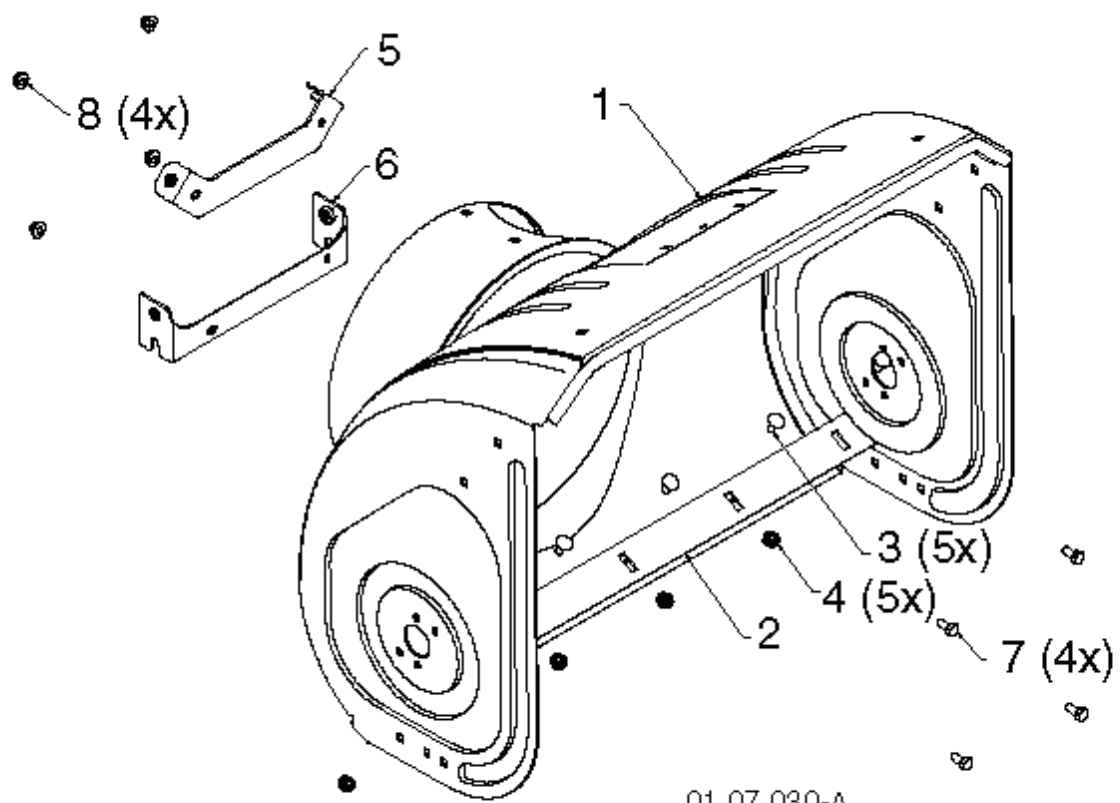

01.07.030-A

REF.	PART NO.	DESCRIPTION	REMARK	QTY.	KIT
1	532443684	HOUSING		1	
2	532407727	BAR		1	
3	872270505	BOLT		1	
4	532155377	NUT		1	
5	532443290	BRACKET		1	
6	532443291	BRACKET		1	
7	532163183	BOLT		1	
8	532751153	NUT		1