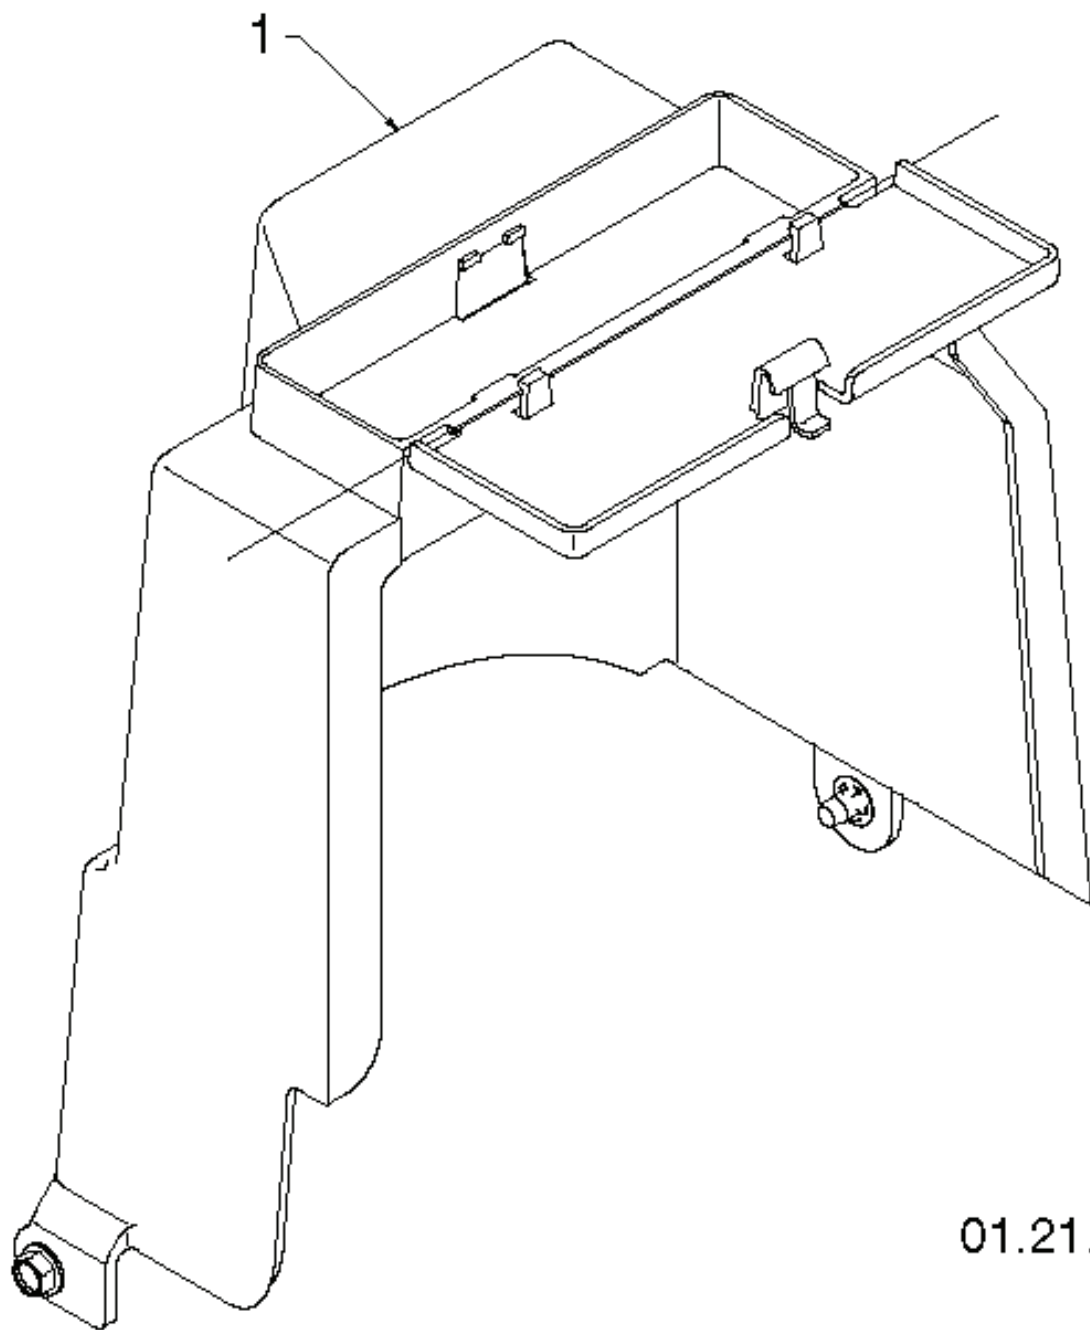

1827EXLT, 96193007702, 2012-08

SPARE PARTS LIST

01.21.022-F

REF.	PART NO.	DESCRIPTION	REMARK	QTY.	KIT
1	532419888	BELT		1	
2	532428454	BELT		1	
3	532429293	BRACKET		1	
4	532180523	PULLEY		1	
5	532429270	BRACKET		1	
6	532426589	NUT		1	
7	874780524	BOLT		1	
8	532424297	BOLT		1	
9	532751153	NUT		1	
10	817000510	BOLT		1	
11	532187786	ARM, IDLER		1	
12	532446227	PULLEY		1	
13	532059289	WASHER		1	
14	873800500	LOCK NUT		1	
15	874780520	BOLT		1	
16	532851084	SCREW		1	
17	819132005	WASHER		1	
18	532425934	PULLEY		1	
19	532425933	PULLEY		1	
20	874610516	SCREW		1	
21	810040500	WASHER		1	
22	580633002	GUIDE		1	
23	532155415	WASHER		1	
24	532175331	BUSHING		1	
25	874610520	SCREW CAP		1	
26	874760608	SCREW		1	

01.21.013-B

REF.	PART NO.	DESCRIPTION	REMARK	QTY.	KIT
1	532428685	BELT COVER		1	

REF.	PART NO.	DESCRIPTION	REMARK	QTY.	KIT
1	532429269	ENGINE PLATE		1	

01.14.009-B

REF.	PART NO.	DESCRIPTION	REMARK	QTY.	KIT
1	532443059	KIT		1	