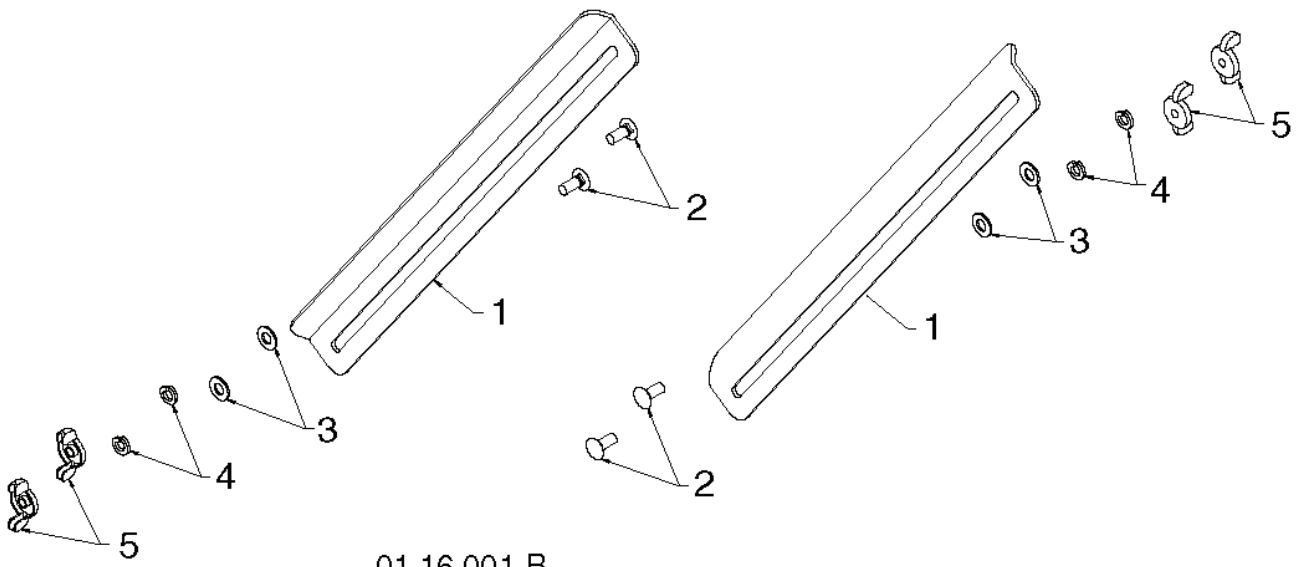

01.07.015-A

REF.	PART NO.	DESCRIPTION	REMARK	QTY.	KIT
1	532426957	AUGER	LH	1	
2	532426958	AUGER	RH	1	

01.17.002-B

REF.	PART NO.	DESCRIPTION	REMARK	QTY.	KIT
1	532182515	WEIGHT, AUGER HOUSING 27		1	
2	872110510	BOLT		1	
3	532751153	NUT		1	
4	819112206	WASHER		1	

01.16.001-B

REF.	PART NO.	DESCRIPTION	REMARK	QTY.	KIT
1	532184747	DRIFT BAR		1	
2	872270506	BOLT		1	
3	532179246	WASHER		1	
4	810040500	WASHER		1	
5	532128638	WING NUT		1	

01.07.025-D

REF.	PART NO.	DESCRIPTION	REMARK	QTY.	KIT
1	532188170	HOLDER		1	
2	532430691	BALL BEARING		1	
3	532179582	SCREW		1	
4	874780426	SCREW		1	
5	873800400	NUT		1	