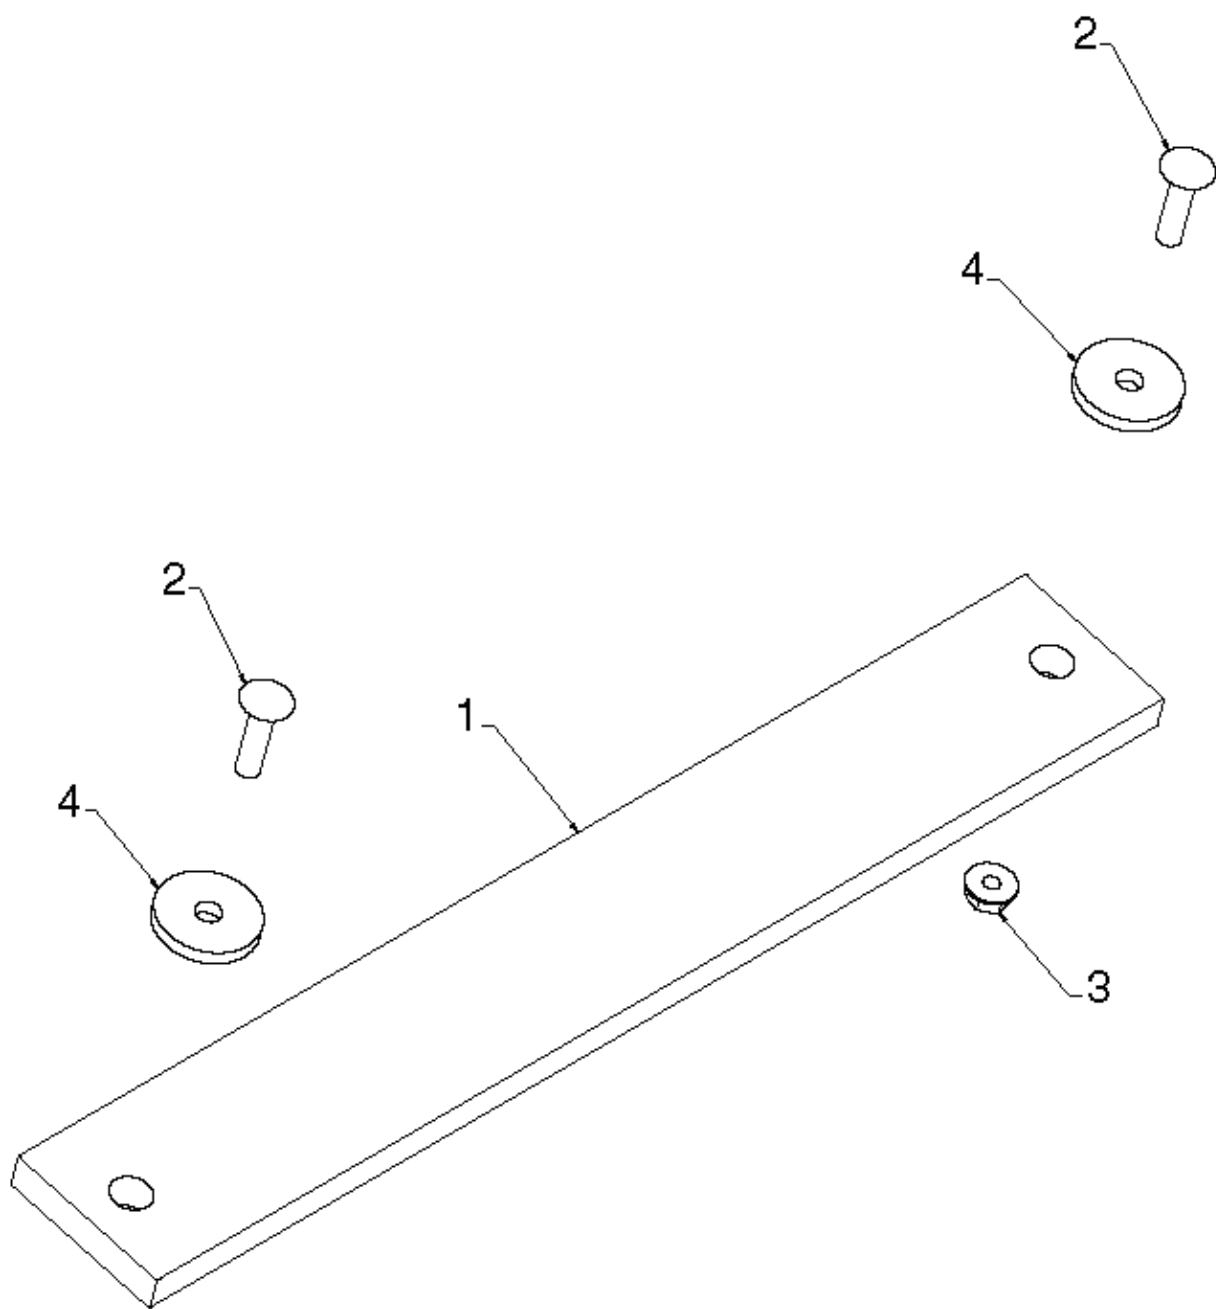

1827EXLT, 96193007702, 2012-08

SPARE PARTS LIST

01.21.022-F

REF.	PART NO.	DESCRIPTION	REMARK	QTY.	KIT
1	532419888	BELT		1	
2	532428454	BELT		1	
3	532429293	BRACKET		1	
4	532180523	PULLEY		1	
5	532429270	BRACKET		1	
6	532426589	NUT		1	
7	874780524	BOLT		1	
8	532424297	BOLT		1	
9	532751153	NUT		1	
10	817000510	BOLT		1	
11	532187786	ARM, IDLER		1	
12	532446227	PULLEY		1	
13	532059289	WASHER		1	
14	873800500	LOCK NUT		1	
15	874780520	BOLT		1	
16	532851084	SCREW		1	
17	819132005	WASHER		1	
18	532425934	PULLEY		1	
19	532425933	PULLEY		1	
20	874610516	SCREW		1	
21	810040500	WASHER		1	
22	580633002	GUIDE		1	
23	532155415	WASHER		1	
24	532175331	BUSHING		1	
25	874610520	SCREW CAP		1	
26	874760608	SCREW		1	

01.21.013-B

REF.	PART NO.	DESCRIPTION	REMARK	QTY.	KIT
1	532428685	BELT COVER		1	

REF.	PART NO.	DESCRIPTION	REMARK	QTY.	KIT
1	532429269	ENGINE PLATE		1	

01.14.009-B

REF.	PART NO.	DESCRIPTION	REMARK	QTY.	KIT
1	532443059	KIT		1	

01.07.015-A

REF.	PART NO.	DESCRIPTION	REMARK	QTY.	KIT
1	532426957	AUGER	LH	1	
2	532426958	AUGER	RH	1	

01.17.002-B

REF.	PART NO.	DESCRIPTION	REMARK	QTY.	KIT
1	532182515	WEIGHT, AUGER HOUSING 27		1	
2	872110510	BOLT		1	
3	532751153	NUT		1	
4	819112206	WASHER		1	

01.16.001-B

REF.	PART NO.	DESCRIPTION	REMARK	QTY.	KIT
1	532184747	DRIFT BAR		1	
2	872270506	BOLT		1	
3	532179246	WASHER		1	
4	810040500	WASHER		1	
5	532128638	WING NUT		1	

01.07.025-D

REF.	PART NO.	DESCRIPTION	REMARK	QTY.	KIT
1	532188170	HOLDER		1	
2	532430691	BALL BEARING		1	
3	532179582	SCREW		1	
4	874780426	SCREW		1	
5	873800400	NUT		1	