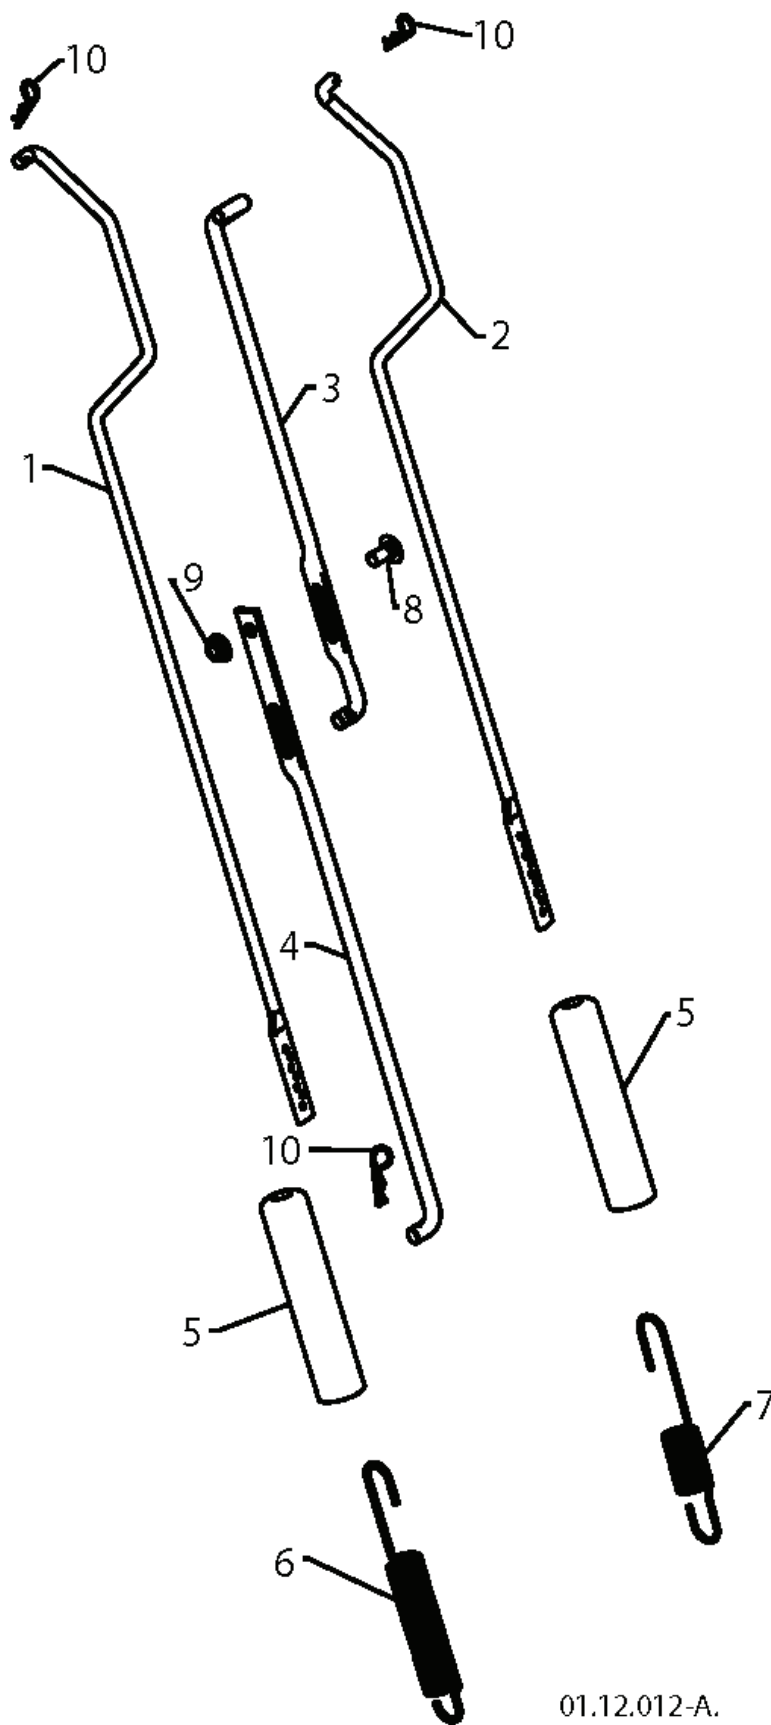

ENGINE, LCT

COMPLETE ENGINE-443326

414CC SNOW ENGINE SERVICE KIT HOP
PW4HK191150781DEABGIOQTUVX5E1M
PW2HK191150781DEABGIJOQJUE1M

REF.	PART NO.	DESCRIPTION	REMARK	QTY.	KIT
1	532429294	ASSEMBLY		1	
3	532429208	MUFFLER ASSY		1	
4	532429209	FUEL TANK ASSY		1	
5	532429211	FUEL CAP ASSY		1	
6	532429295	CARBURETTOR		1	
8	532429218	PRIMER		1	
10	532429297	STARTER		1	
10A	532437465	STARTER		1	
11	532429221	KEY SWITCH		1	
13	532429223	IGNITION SWITCH		1	
15	532429224	CHOKE		1	
16	532429298	PLATE		1	
17	532429299	RECOIL		1	
18	532429300	STARTER ASSY		1	
19	532429301	STARTER HANDLE		1	
19A	532443899	STARTER HANDLE		1	
20	532429302	BLOWER HOUSING ASSY		1	
21	532429231	SHIELD		1	
22	532429232	SHIELD		1	
23	532429303	COVER		1	
25	532429234	FUEL		1	
26	532429304	FLYWHEEL ASSY		1	
26A	532429305	FLYWHEEL ASSY		1	
26B	532443900	FLYWHEEL		1	
27	532429237	ASSEMBLY KIT		1	
28	532429306	FAN		1	
29	532443944	IGNITION COIL		1	
29A	532443897	IGNITION COIL		1	
30	532429308	CRANKCASE		1	
31	532435534	DIPSTICK		1	
32	532429243	COIL		1	
32A	532443897	IGNITION COIL		1	
33	532429290	STARTER ASSY		1	
34	532436966	BOOT		1	
36	532429310	ARM		1	
37	532429311	SHAFT		1	
38	532429312	GEAR ASSY		1	
39	532429313	CAMSHAFT		1	
40	532429605	CYLINDER HEAD		1	
41	532429255	SPARK PLUG		1	
42	532429257	BOX		1	
44	532429315	PISTON ASSY		1	
46	532429213	SHIELD		1	
47	532429316	SEAL		1	
48	532429284	HARNESS		1	
49	532429317	CRANKSHAFT		1	
50	532429286	SHIELD		1	
51	532429318	FUEL TANK ASSY		1	
52	532429612	ARM		1	
53	532429606	PUSH ROD TAPPET KIT (INCLUDED WITH PART # 40)		1	
54	532429607	CYLINDER ASSY		1	
55	532429608	WEIGHT KIT		1	
56	532429609	GASKET KIT		1	
57	532432146	HOSE KIT		1	
58	532432687	EXTENDED OIL DRAIN TUBE		1	
61	532432752	FUEL KNOB-SNOW		1	
62	532429242	OIL PLUG		1	
63	532437464	SHIELD		1	
64	532443059	KIT		1	