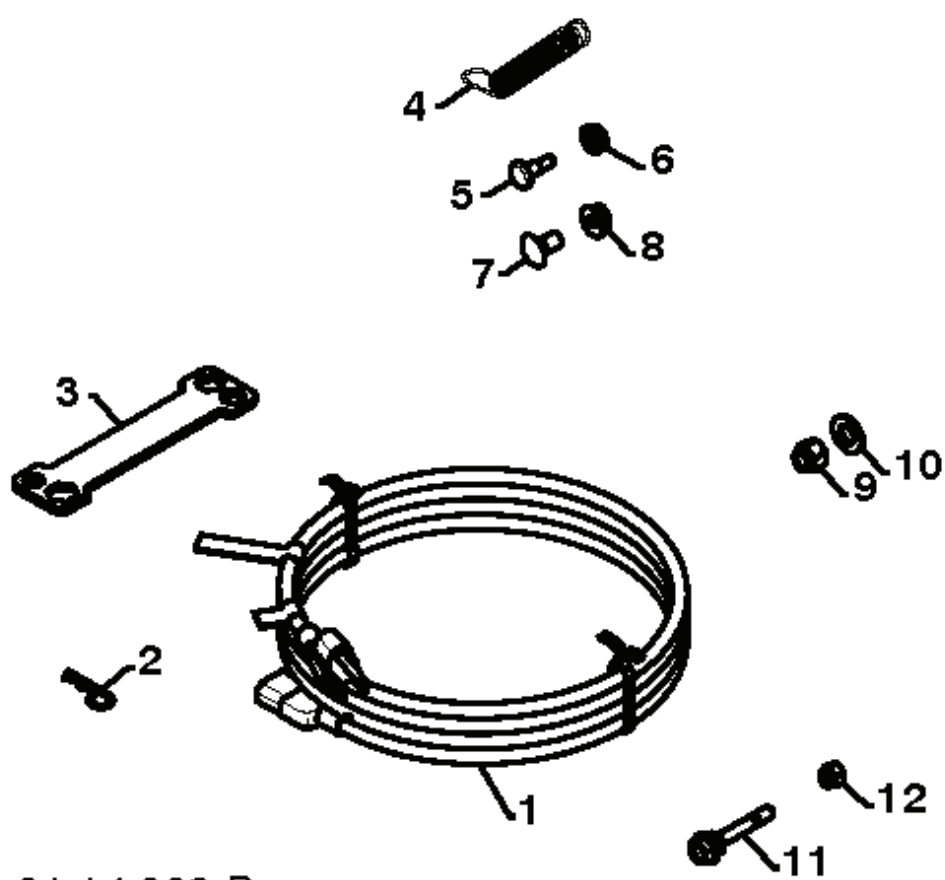

REF.	PART NO.	DESCRIPTION	REMARK	QTY.	KIT
1	532404308	SHAFT		1	
2	532187794	SPACER		1	
3	532444949	WASHER		1	
4	532179830	BEARING		1	
5	532146315	SCREW		1	
6	817490508	SCREW		1	
7	532155443	PEN		1	
8	874780632	SCREW		1	
9	873800600	NUT		1	

01.02.017-B

REF.	PART NO.	DESCRIPTION	REMARK	QTY.	KIT
1	532443344	BRACKET		1	
2	817501010	SCREW		1	
3	874760552	CAPSCREW		1	
4	532179246	WASHER		1	
5	532192001	LEVER ASSY		1	
6	532155415	WASHER		1	
7	532192195	SPRING		1	
8	873800500	LOCK NUT		1	
9	532429803	BRACKET		1	
10	532443191	ARM		1	
11	532427542	SHAFT		1	
12	532188906	VALVE DE VIDANGE MOTEUR		1	
13	532198580	PIN		1	
14	580750602	PLATE		1	
15	532445058	TRANSMISSION		1	
16	532193256	ROD		1	
17	532429805	BRACKET		1	
18	532187787	SPEED CONTROL ARM, HYDRO		1	
19	532198251	CLUTCH		1	
20	532428867	BOLT		1	
21	532180355	BOLT		1	
22	532178828	SPRING		1	
23	873800400	NUT		1	
24	532191995	POP RIVET		1	
25	532198249	CLUTCH		1	
26	532192873	SPRING		1	
27	532700279	CLIP		1	
28	532407858	BRACKET		1	
29	532414771	STRAP		1	
30	580750702	COVER		1	
31	532443384	SCREW		1	
32	532446293	ROD		1	
33	532428288	E-RING		1	
34	817060516	SCREW		1	
35	574811301	TANK		1	
36	580750801	HOSE		1	
37	532445298	CLAMP		1	
38	532184471	SCREW		1	
39	580750902	BRACKET		1	

REF.	PART NO.	DESCRIPTION	REMARK	QTY.	KIT
-	532443326	ENGINE	LCT PW4HK191150781E	1	
1	532429203	FRAME		1	
2	532150406	BOLT		1	
3	532428867	BOLT		1	

01.14.014-A

REF.	PART NO.	DESCRIPTION	REMARK	QTY.	KIT
1	532187782	ROD, UPPER, SPEED CONTROL	TOP	1	
2	532187784	ROD	BOTTOM	1	
3	872270505	BOLT		1	
4	532155377	NUT		1	

01.14.003-B

REF.	PART NO.	DESCRIPTION	REMARK	QTY.	KIT
1	532198563	POWER CORD		1	
2	532169675	PIN		1	
3	532429112	WRENCH		1	
4	532184505	SPRING		1	
5	532179829	BOLT		1	
6	532191730	NUT		1	
7	872250505	BOLT		1	
8	532751153	NUT		1	
9	873800600	NUT		1	
10	819131316	WASHER		1	
11	532192090	BOLT		1	
12	873800400	NUT		1	