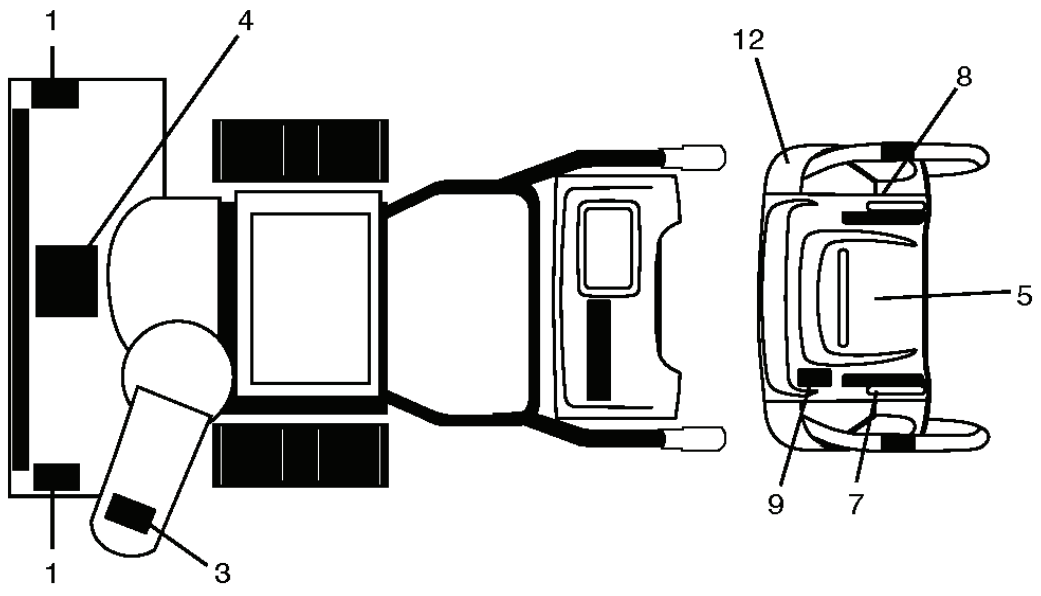

REF.	PART NO.	DESCRIPTION	REMARK	QTY.	KIT
1	532181037	DECAL		1	
3	532181035	DECAL		1	
4	532181042	DECAL		1	
5	532429573	DECAL		1	
7	532444224	DECAL	LH	1	
8	532429571	DECAL	RH	1	
9	532444225	DECAL		1	
12	532444768	DECAL		1