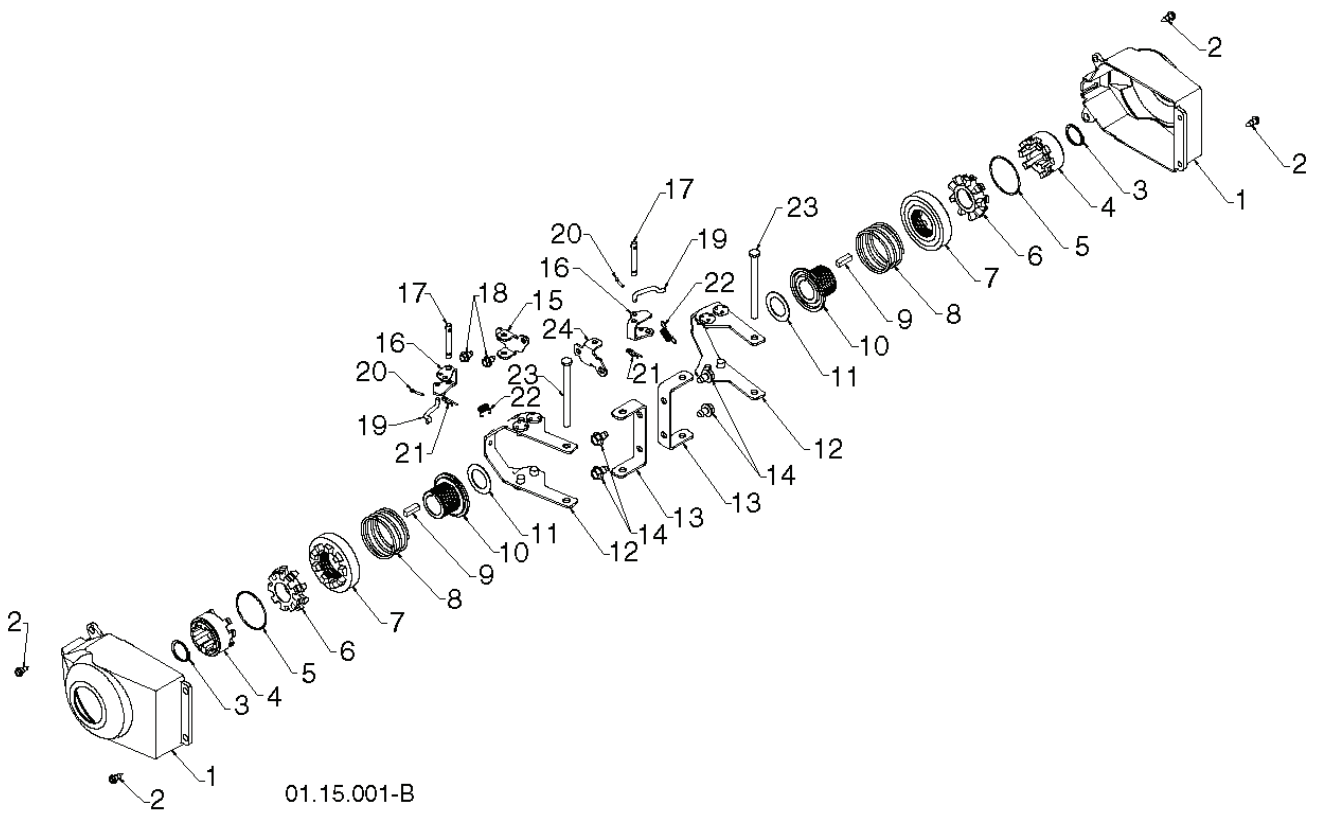

01.15.001-B

REF.	PART NO.	DESCRIPTION	REMARK	QTY.	KIT
1	532405161	COVER		1	
2	532184471	SCREW		1	
3	812000045	RETAINER RING		1	
4	532192126	PINION		1	
5	532182466	RING		1	
6	532187622	WHEEL		1	
7	532443884	SLIDE		1	
8	532179139	SPRING		1	
9	532189282	KEY		1	
10	532194940	PLUG		1	
11	532444949	WASHER		1	
12	532445266	YOKE		1	
13	532184197	BRACKET		1	
14	817490508	SCREW		1	
15	532199511	BRACKET		1	
16	532199518	BRACKET		1	
17	532181847	PEN		1	
18	817600406	SCREW		1	
19	532405077	LINK		1	
20	532700279	CLIP		1	
21	532085179	CLIP		1	
22	532193885	SPRING		1	
23	532182015	PEN		1	
24	532199512	BRACKET		1