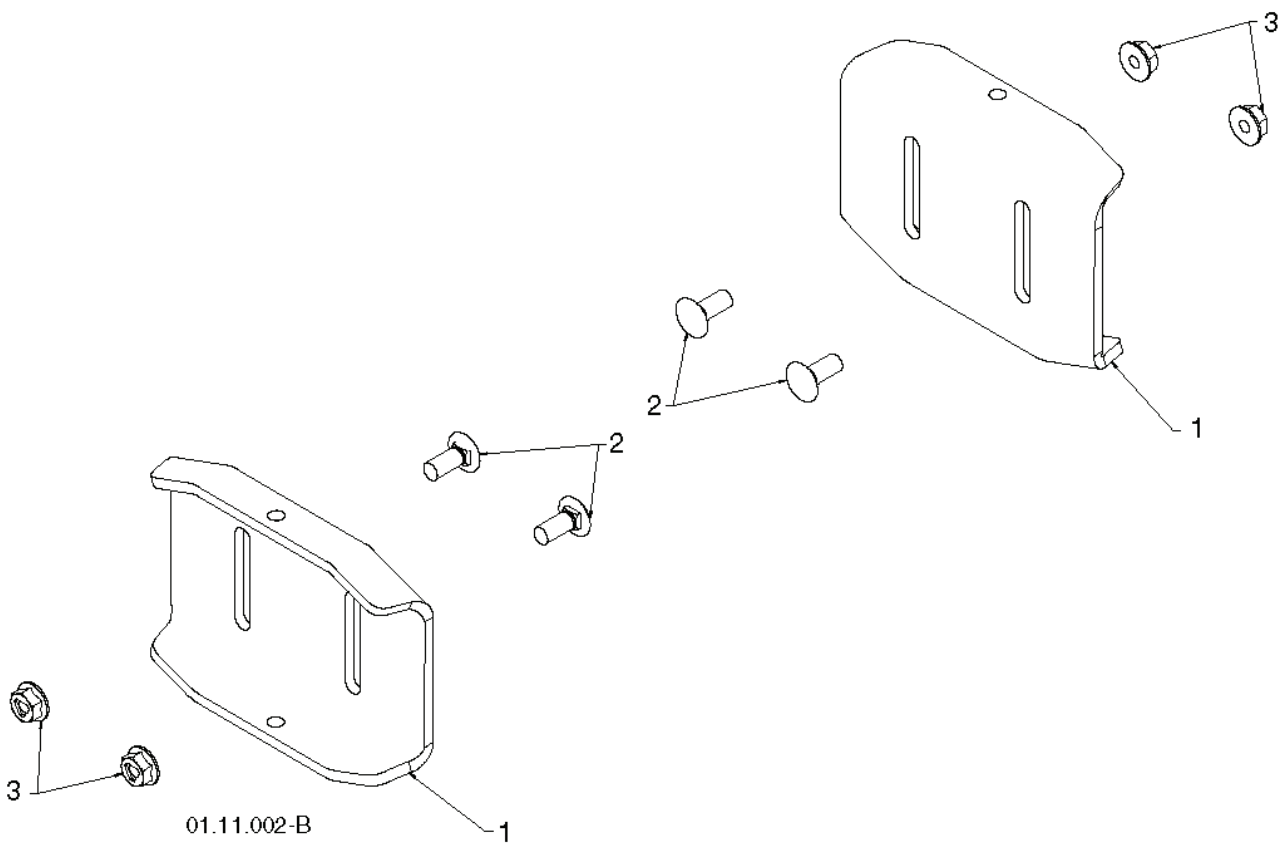

01.11.002-B

REF.	PART NO.	DESCRIPTION	REMARK	QTY.	KIT
1	532407834	SKID PLATE		1	
2	872270506	BOLT		1	
3	532427942	NUT		1