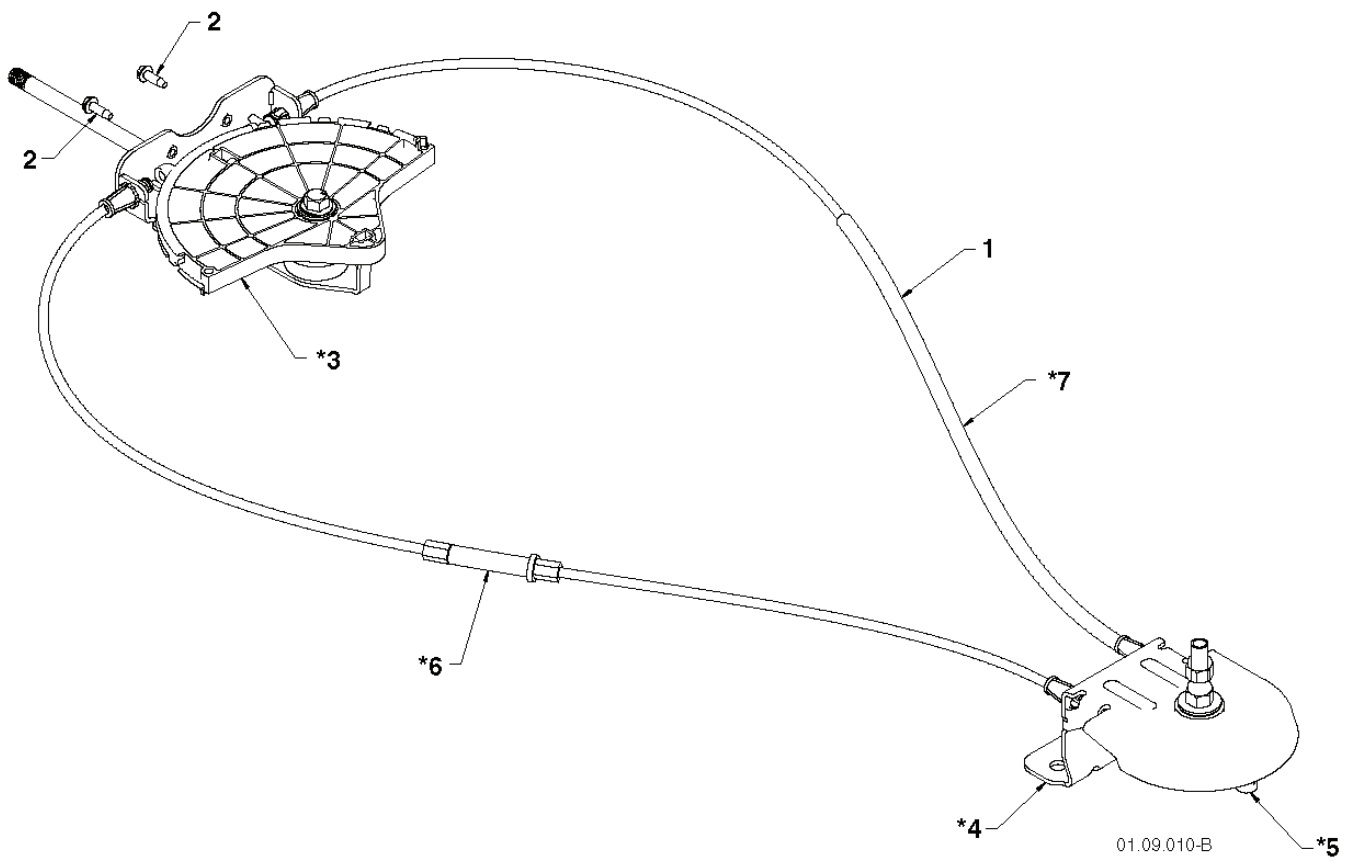

01.11.002-B

REF.	PART NO.	DESCRIPTION	REMARK	QTY.	KIT
1	532407834	SKID PLATE		1	
2	872270506	BOLT		1	
3	532427942	NUT		1	

REF.	PART NO.	DESCRIPTION	REMARK	QTY.	KIT
1	532444041	CHUTE ASSY		1	
2	532184113	DEFLECTOR		1	
3	532420673	CONTROL		1	
4	532420325	SEAL		1	
5	580673201	KNOB		1	
6	532128415	RIVET		1	
7	817501010	SCREW		1	
8	532430324	SHIELD		1	
9	532421728	BRACKET		1	
*10	532179829	BOLT		1	
*11	532191730	NUT		1	
*12	872250505	BOLT		1	
*13	532751153	NUT		1	
*14	532184505	SPRING		1	
15	532420679	CONTROL UNIT	SERVICE PART	1	
16	532420672	CONTROL CABLE	SERVICE PART	1	