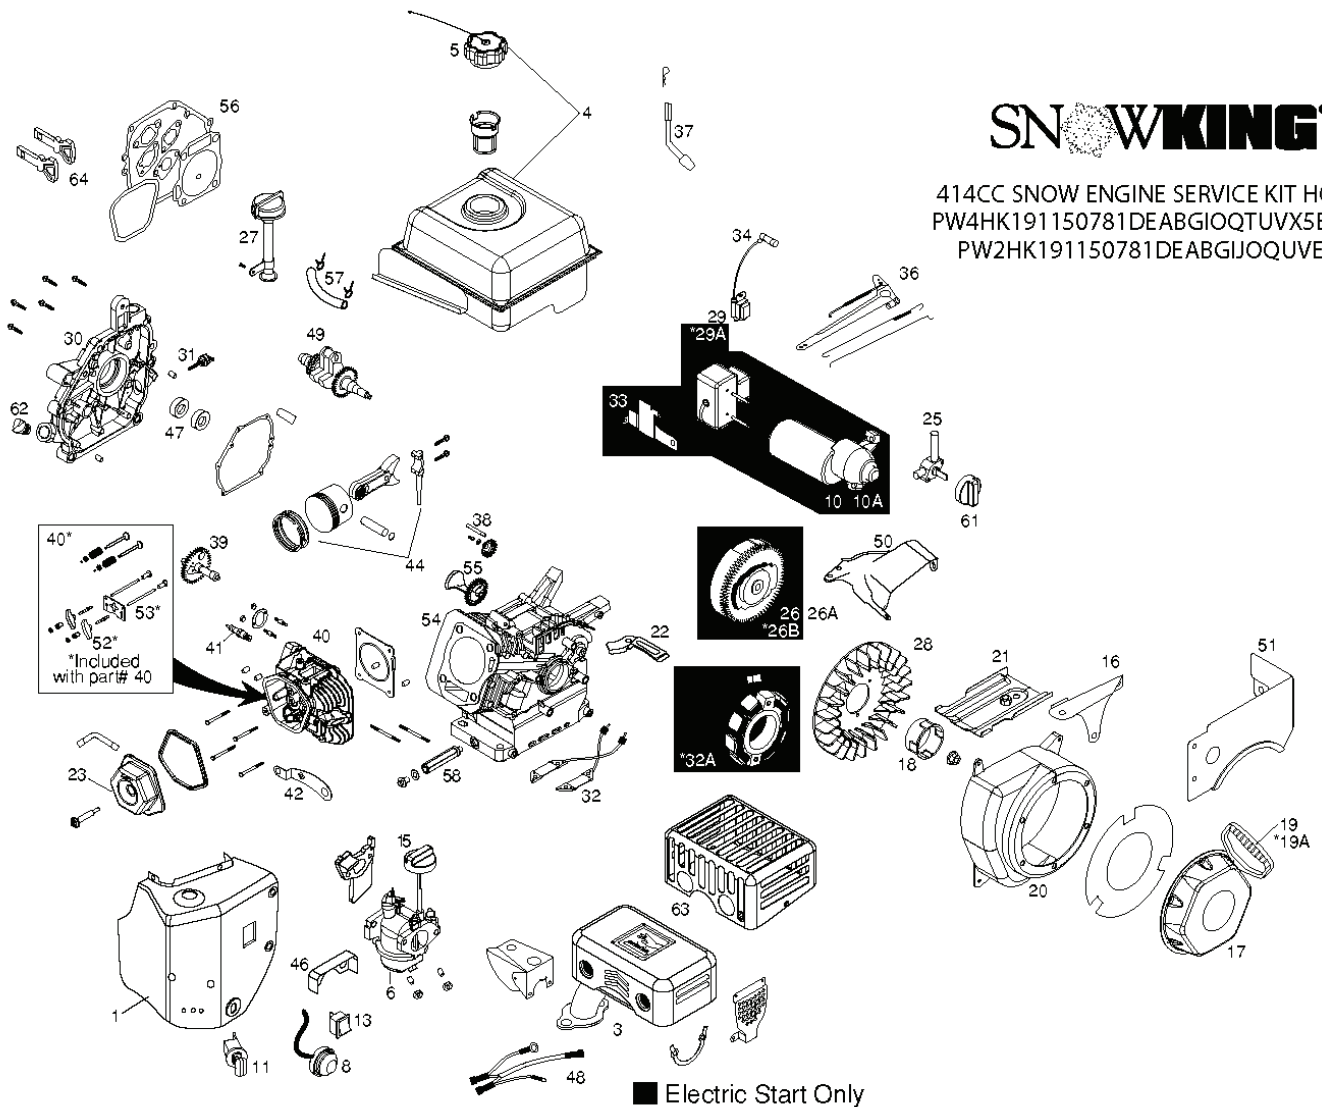

ENGINE, LCT

COMPLETE ENGINE-443326

414CC SNOW ENGINE SERVICE KIT HOP
PW4HK191150781DEABGIOQTUVX5E1M
PW2HK191150781DEABGIJOQJUE1M

REF.	PART NO.	DESCRIPTION	REMARK	QTY.	KIT
1	532429294	ASSEMBLY		1	
3	532429208	MUFFLER ASSY		1	
4	532429209	FUEL TANK ASSY		1	
5	532429211	FUEL CAP ASSY		1	
6	532429295	CARBURETTOR		1	
8	532429218	PRIMER		1	
10	532429297	STARTER		1	
10A	532437465	STARTER		1	
11	532429221	KEY SWITCH		1	
13	532429223	IGNITION SWITCH		1	
15	532429224	CHOKE		1	
16	532429298	PLATE		1	
17	532429299	RECOIL		1	
18	532429300	STARTER ASSY		1	
19	532429301	STARTER HANDLE		1	
19A	532443899	STARTER HANDLE		1	
20	532429302	BLOWER HOUSING ASSY		1	
21	532429231	SHIELD		1	
22	532429232	SHIELD		1	
23	532429303	COVER		1	
25	532429234	FUEL		1	
26	532429304	FLYWHEEL ASSY		1	
26A	532429305	FLYWHEEL ASSY		1	
26B	532443900	FLYWHEEL		1	
27	532429237	ASSEMBLY KIT		1	
28	532429306	FAN		1	
29	532443944	IGNITION COIL		1	
29A	532443897	IGNITION COIL		1	
30	532429308	CRANKCASE		1	
31	532435534	DIPSTICK		1	
32	532429243	COIL		1	
32A	532443897	IGNITION COIL		1	
33	532429290	STARTER ASSY		1	
34	532436966	BOOT		1	
36	532429310	ARM		1	
37	532429311	SHAFT		1	
38	532429312	GEAR ASSY		1	
39	532429313	CAMSHAFT		1	
40	532429605	CYLINDER HEAD		1	
41	532429255	SPARK PLUG		1	
42	532429257	BOX		1	
44	532429315	PISTON ASSY		1	
46	532429213	SHIELD		1	
47	532429316	SEAL		1	
48	532429284	HARNESS		1	
49	532429317	CRANKSHAFT		1	
50	532429286	SHIELD		1	
51	532429318	FUEL TANK ASSY		1	
52	532429612	ARM		1	
53	532429606	PUSH ROD TAPPET KIT (INCLUDED WITH PART # 40)		1	
54	532429607	CYLINDER ASSY		1	
55	532429608	WEIGHT KIT		1	
56	532429609	GASKET KIT		1	
57	532432146	HOSE KIT		1	
58	532432687	EXTENDED OIL DRAIN TUBE		1	
61	532432752	FUEL KNOB-SNOW		1	
62	532429242	OIL PLUG		1	
63	532437464	SHIELD		1	
64	532443059	KIT		1