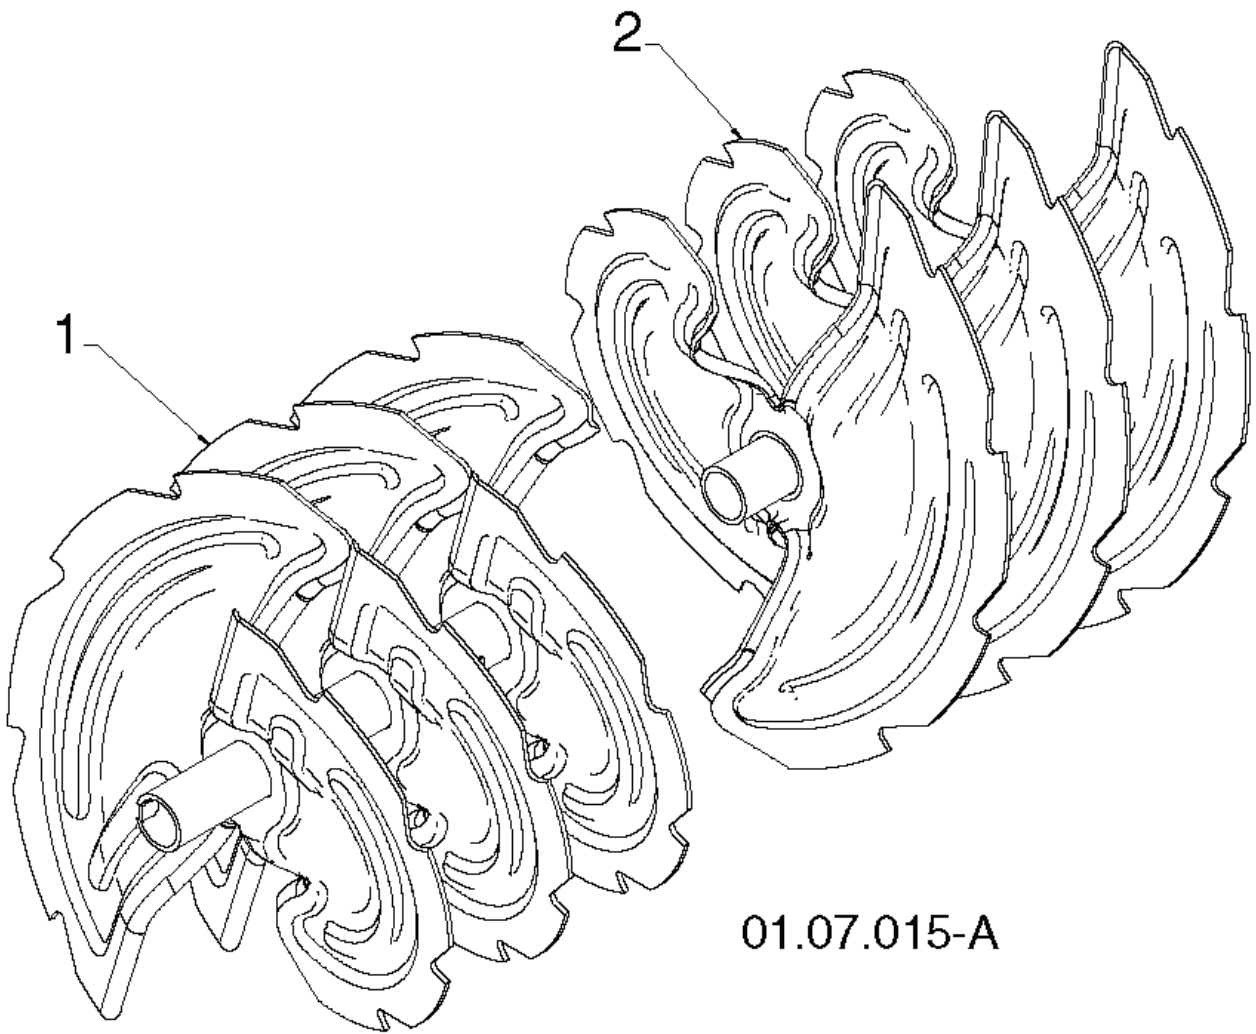

1827EXLT, 96193007702, 2012-08

SPARE PARTS LIST

01.21.022-F

REF.	PART NO.	DESCRIPTION	REMARK	QTY.	KIT
1	532419888	BELT		1	
2	532428454	BELT		1	
3	532429293	BRACKET		1	
4	532180523	PULLEY		1	
5	532429270	BRACKET		1	
6	532426589	NUT		1	
7	874780524	BOLT		1	
8	532424297	BOLT		1	
9	532751153	NUT		1	
10	817000510	BOLT		1	
11	532187786	ARM, IDLER		1	
12	532446227	PULLEY		1	
13	532059289	WASHER		1	
14	873800500	LOCK NUT		1	
15	874780520	BOLT		1	
16	532851084	SCREW		1	
17	819132005	WASHER		1	
18	532425934	PULLEY		1	
19	532425933	PULLEY		1	
20	874610516	SCREW		1	
21	810040500	WASHER		1	
22	580633002	GUIDE		1	
23	532155415	WASHER		1	
24	532175331	BUSHING		1	
25	874610520	SCREW CAP		1	
26	874760608	SCREW		1	

01.21.013-B

REF.	PART NO.	DESCRIPTION	REMARK	QTY.	KIT
1	532428685	BELT COVER		1	

REF.	PART NO.	DESCRIPTION	REMARK	QTY.	KIT
1	532429269	ENGINE PLATE		1	

01.14.009-B

REF.	PART NO.	DESCRIPTION	REMARK	QTY.	KIT
1	532443059	KIT		1	

01.07.015-A

REF.	PART NO.	DESCRIPTION	REMARK	QTY.	KIT
1	532426957	AUGER	LH	1	
2	532426958	AUGER	RH	1	

01.17.002-B

REF.	PART NO.	DESCRIPTION	REMARK	QTY.	KIT
1	532182515	WEIGHT, AUGER HOUSING 27		1	
2	872110510	BOLT		1	
3	532751153	NUT		1	
4	819112206	WASHER		1	

01.16.001-B

REF.	PART NO.	DESCRIPTION	REMARK	QTY.	KIT
1	532184747	DRIFT BAR		1	
2	872270506	BOLT		1	
3	532179246	WASHER		1	
4	810040500	WASHER		1	
5	532128638	WING NUT		1	

01.07.025-D

REF.	PART NO.	DESCRIPTION	REMARK	QTY.	KIT
1	532188170	HOLDER		1	
2	532430691	BALL BEARING		1	
3	532179582	SCREW		1	
4	874780426	SCREW		1	
5	873800400	NUT		1	