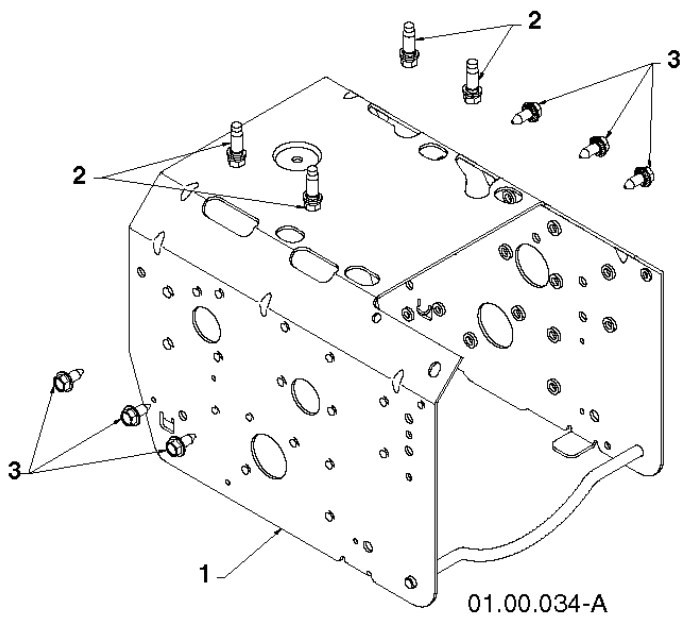

REF.	PART NO.	DESCRIPTION	REMARK	QTY.	KIT
-	532443326	ENGINE	LCT PW4HK191150781E	1	
1	532429203	FRAME		1	
2	532150406	BOLT		1	
3	532428867	BOLT		1