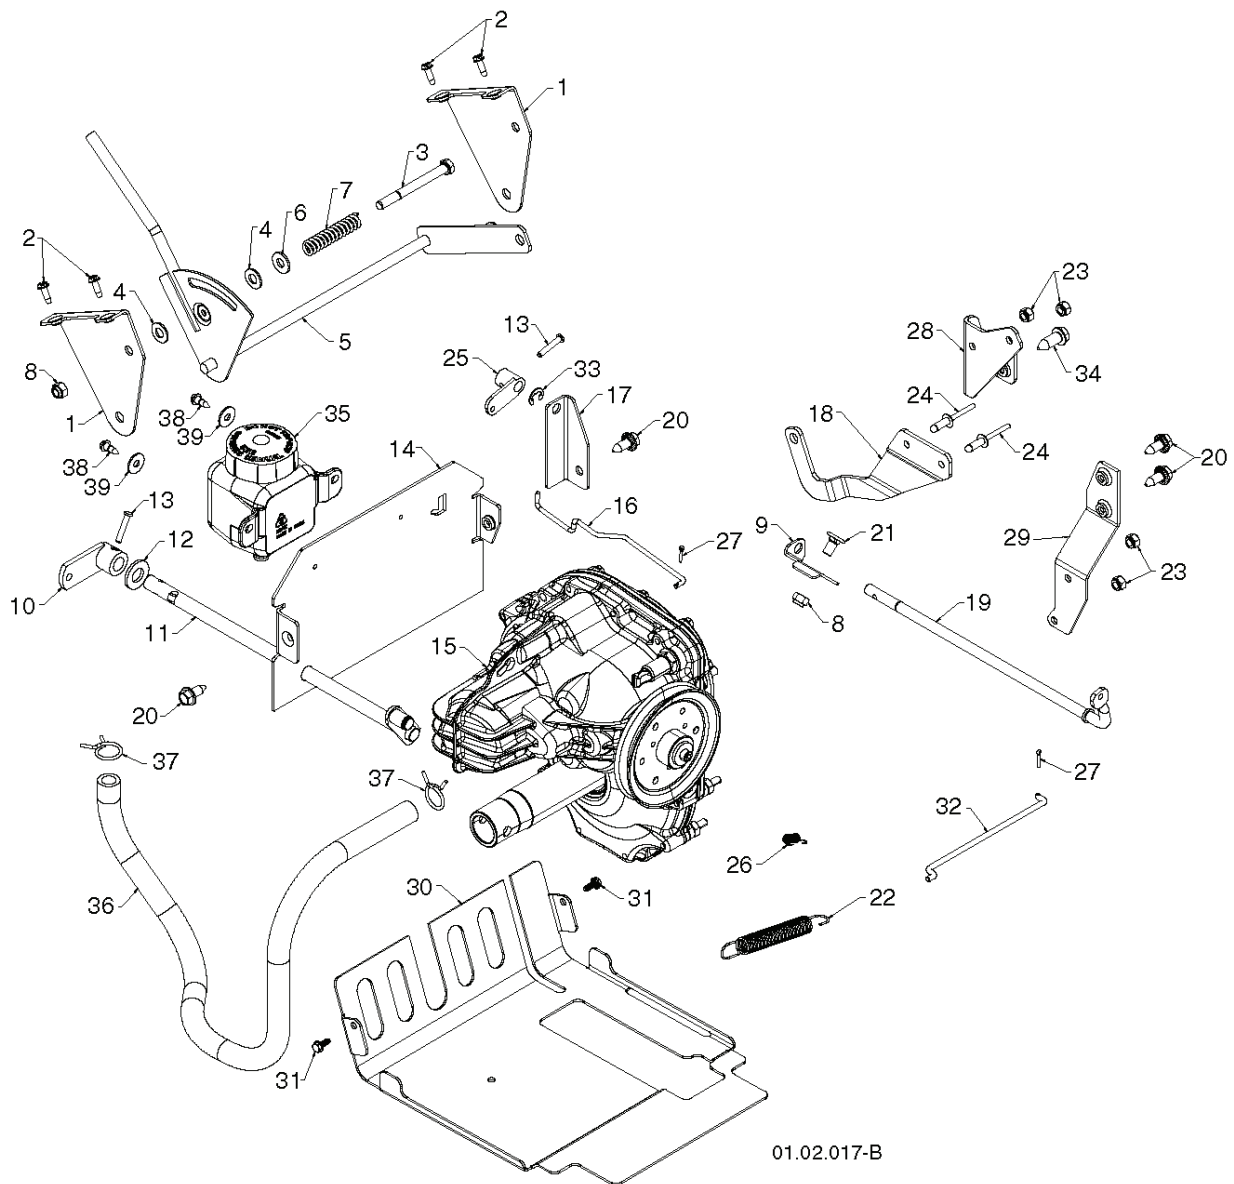

01.07.026-E

REF.	PART NO.	DESCRIPTION	REMARK	QTY.	KIT
1	532184105	IMPELLER		1	
2	532427148	GEARBOX ASSEMBLY		1	
3	532188909	BEARING		1	
4	532427146	PULLEY		1	
5	532442438	CHUTE		1	
6	532184095	PLATE		1	
7	532192199	TOOL		1	
8	532405400	CLAMP		1	
9	873800400	NUT		1	
10	874780426	SCREW		1	
11	532427942	NUT		1	
12	532163183	BOLT		1	
13	532427145	HUB		1	
14	532427154	SLEEVE		1	
15	532145212	NUT		1	
16	532180355	BOLT		1	
17	532194189	SCREW		1	
18	532407760	PLUG		1	
19	532427302	COVER	RH	1	
20	532427345	GASKET		1	
21	532407770	SEALING		1	
22	532407762	BUSHING		1	
23	532174697	WASHER		1	
24	532407763	GEAR		1	
25	532407764	SHAFT		1	
26	532189282	KEY		1	
27	532407758	BUSHING		1	
28	532174683	WASHER		1	
29	532427147	SHAFT		1	
30	532184205	PIN		1	
31	532174681	WASHER		1	
32	532174684	BEARING		1	
33	532407769	BUSHING		1	
34	532407768	O-RING		1	
35	532407767	SCREW		1	
36	532427317	COVER	LH	1	
37	532192090	BOLT		1	

01.14.011-A

REF.	PART NO.	DESCRIPTION	REMARK	QTY.	KIT
1	532421138	SHIELD		1	
2	532423247	STRAP		1	
3	532182227	SCREW		1	
4	532182228	NUT		1	

REF.	PART NO.	DESCRIPTION	REMARK	QTY.	KIT
1	532181037	DECAL		1	
3	532181035	DECAL		1	
4	532181042	DECAL		1	
5	532429573	DECAL		1	
7	532444224	DECAL	LH	1	
8	532429571	DECAL	RH	1	
9	532444225	DECAL		1	
12	532444768	DECAL		1	

REF.	PART NO.	DESCRIPTION	REMARK	QTY.	KIT
1	532404308	SHAFT		1	
2	532187794	SPACER		1	
3	532444949	WASHER		1	
4	532179830	BEARING		1	
5	532146315	SCREW		1	
6	817490508	SCREW		1	
7	532155443	PEN		1	
8	874780632	SCREW		1	
9	873800600	NUT		1	

REF.	PART NO.	DESCRIPTION	REMARK	QTY.	KIT
-	532443326	ENGINE	LCT PW4HK191150781E	1	
1	532429203	FRAME		1	
2	532150406	BOLT		1	
3	532428867	BOLT		1	

01.14.014-A

REF.	PART NO.	DESCRIPTION	REMARK	QTY.	KIT
1	532187782	ROD, UPPER, SPEED CONTROL	TOP	1	
2	532187784	ROD	BOTTOM	1	
3	872270505	BOLT		1	
4	532155377	NUT		1	