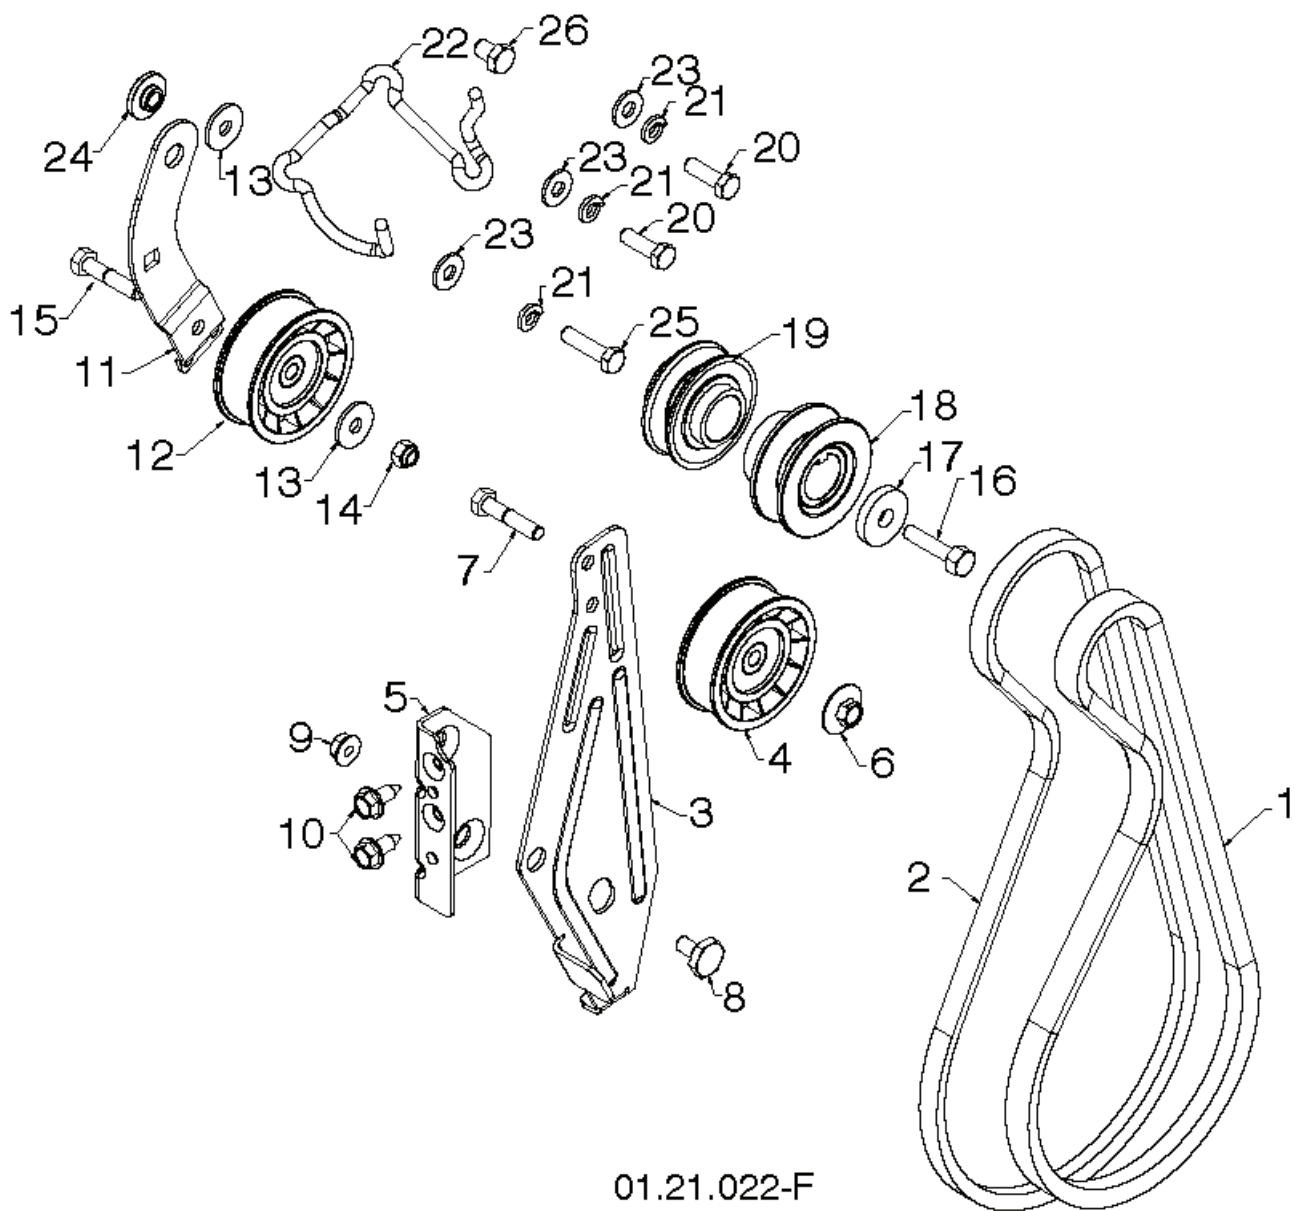

1827EXLT, 96193007702, 2012-08

SPARE PARTS LIST

01.21.022-F

REF.	PART NO.	DESCRIPTION	REMARK	QTY.	KIT
1	532419888	BELT		1	
2	532428454	BELT		1	
3	532429293	BRACKET		1	
4	532180523	PULLEY		1	
5	532429270	BRACKET		1	
6	532426589	NUT		1	
7	874780524	BOLT		1	
8	532424297	BOLT		1	
9	532751153	NUT		1	
10	817000510	BOLT		1	
11	532187786	ARM, IDLER		1	
12	532446227	PULLEY		1	
13	532059289	WASHER		1	
14	873800500	LOCK NUT		1	
15	874780520	BOLT		1	
16	532851084	SCREW		1	
17	819132005	WASHER		1	
18	532425934	PULLEY		1	
19	532425933	PULLEY		1	
20	874610516	SCREW		1	
21	810040500	WASHER		1	
22	580633002	GUIDE		1	
23	532155415	WASHER		1	
24	532175331	BUSHING		1	
25	874610520	SCREW CAP		1	
26	874760608	SCREW		1	

01.21.013-B

REF.	PART NO.	DESCRIPTION	REMARK	QTY.	KIT
1	532428685	BELT COVER		1	

REF.	PART NO.	DESCRIPTION	REMARK	QTY.	KIT
1	532429269	ENGINE PLATE		1	

01.14.009-B

REF.	PART NO.	DESCRIPTION	REMARK	QTY.	KIT
1	532443059	KIT		1	

01.16.001-B

REF.	PART NO.	DESCRIPTION	REMARK	QTY.	KIT
1	532184747	DRIFT BAR		1	
2	872270506	BOLT		1	
3	532179246	WASHER		1	
4	810040500	WASHER		1	
5	532128638	WING NUT		1	

01.07.025-D

REF.	PART NO.	DESCRIPTION	REMARK	QTY.	KIT
1	532188170	HOLDER		1	
2	532430691	BALL BEARING		1	
3	532179582	SCREW		1	
4	874780426	SCREW		1	
5	873800400	NUT		1	

REF.	PART NO.	DESCRIPTION	REMARK	QTY.	KIT
-	532443326	ENGINE	LCT PW4HK191150781E	1	
1	532429203	FRAME		1	
2	532150406	BOLT		1	
3	532428867	BOLT		1	

01.14.014-A

REF.	PART NO.	DESCRIPTION	REMARK	QTY.	KIT
1	532187782	ROD, UPPER, SPEED CONTROL	TOP	1	
2	532187784	ROD	BOTTOM	1	
3	872270505	BOLT		1	
4	532155377	NUT		1	