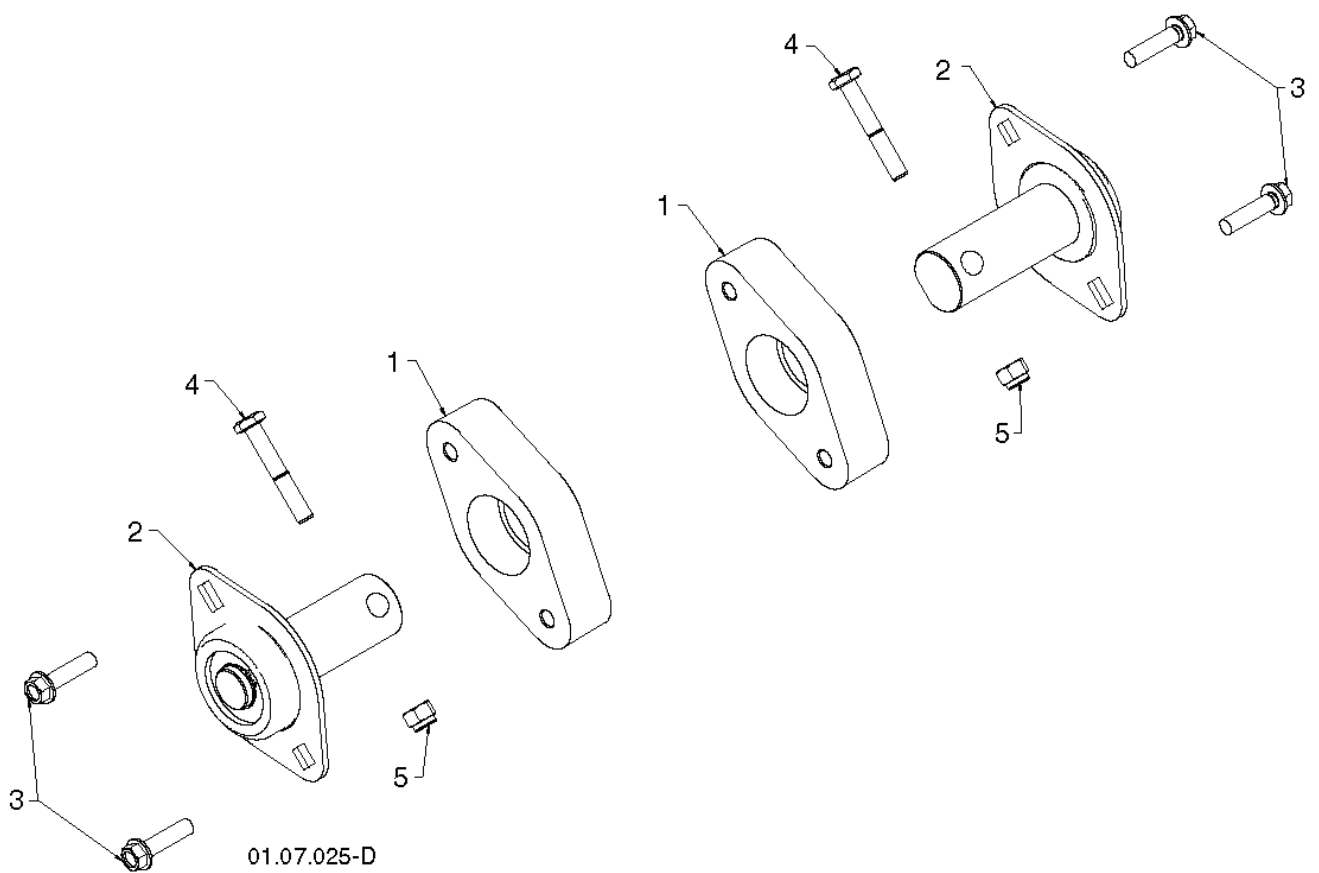

01.21.013-B

REF.	PART NO.	DESCRIPTION	REMARK	QTY.	KIT
1	532428685	BELT COVER		1	

REF.	PART NO.	DESCRIPTION	REMARK	QTY.	KIT
1	532429269	ENGINE PLATE		1	

01.14.009-B

REF.	PART NO.	DESCRIPTION	REMARK	QTY.	KIT
1	532443059	KIT		1	

01.07.015-A

REF.	PART NO.	DESCRIPTION	REMARK	QTY.	KIT
1	532426957	AUGER	LH	1	
2	532426958	AUGER	RH	1	

01.17.002-B

REF.	PART NO.	DESCRIPTION	REMARK	QTY.	KIT
1	532182515	WEIGHT, AUGER HOUSING 27		1	
2	872110510	BOLT		1	
3	532751153	NUT		1	
4	819112206	WASHER		1	

01.16.001-B

REF.	PART NO.	DESCRIPTION	REMARK	QTY.	KIT
1	532184747	DRIFT BAR		1	
2	872270506	BOLT		1	
3	532179246	WASHER		1	
4	810040500	WASHER		1	
5	532128638	WING NUT		1	

01.07.025-D

REF.	PART NO.	DESCRIPTION	REMARK	QTY.	KIT
1	532188170	HOLDER		1	
2	532430691	BALL BEARING		1	
3	532179582	SCREW		1	
4	874780426	SCREW		1	
5	873800400	NUT		1	

01.07.026-E

REF.	PART NO.	DESCRIPTION	REMARK	QTY.	KIT
1	532184105	IMPELLER		1	
2	532427148	GEARBOX ASSEMBLY		1	
3	532188909	BEARING		1	
4	532427146	PULLEY		1	
5	532442438	CHUTE		1	
6	532184095	PLATE		1	
7	532192199	TOOL		1	
8	532405400	CLAMP		1	
9	873800400	NUT		1	
10	874780426	SCREW		1	
11	532427942	NUT		1	
12	532163183	BOLT		1	
13	532427145	HUB		1	
14	532427154	SLEEVE		1	
15	532145212	NUT		1	
16	532180355	BOLT		1	
17	532194189	SCREW		1	
18	532407760	PLUG		1	
19	532427302	COVER	RH	1	
20	532427345	GASKET		1	
21	532407770	SEALING		1	
22	532407762	BUSHING		1	
23	532174697	WASHER		1	
24	532407763	GEAR		1	
25	532407764	SHAFT		1	
26	532189282	KEY		1	
27	532407758	BUSHING		1	
28	532174683	WASHER		1	
29	532427147	SHAFT		1	
30	532184205	PIN		1	
31	532174681	WASHER		1	
32	532174684	BEARING		1	
33	532407769	BUSHING		1	
34	532407768	O-RING		1	
35	532407767	SCREW		1	
36	532427317	COVER	LH	1	
37	532192090	BOLT		1	