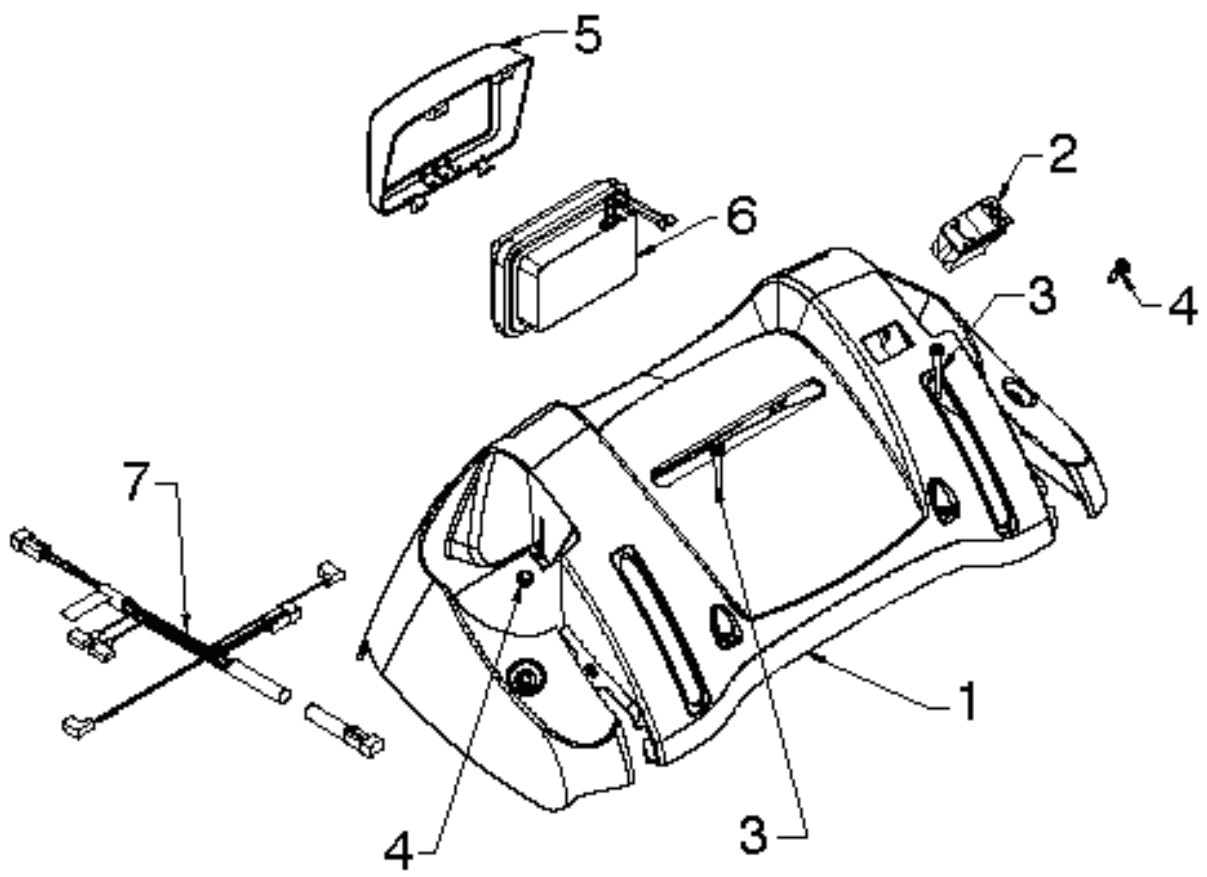

01.10.050-A

REF.	PART NO.	DESCRIPTION	REMARK	QTY.	KIT
1	532421351	CONSOLE		1	
2	532417760	SWITCH		1	
3	532175262	SCREW		1	
4	532184471	SCREW		1	
5	532421448	FRAME		1	
6	580627801	HEADLIGHT		1	
7	580526501	COVER		1