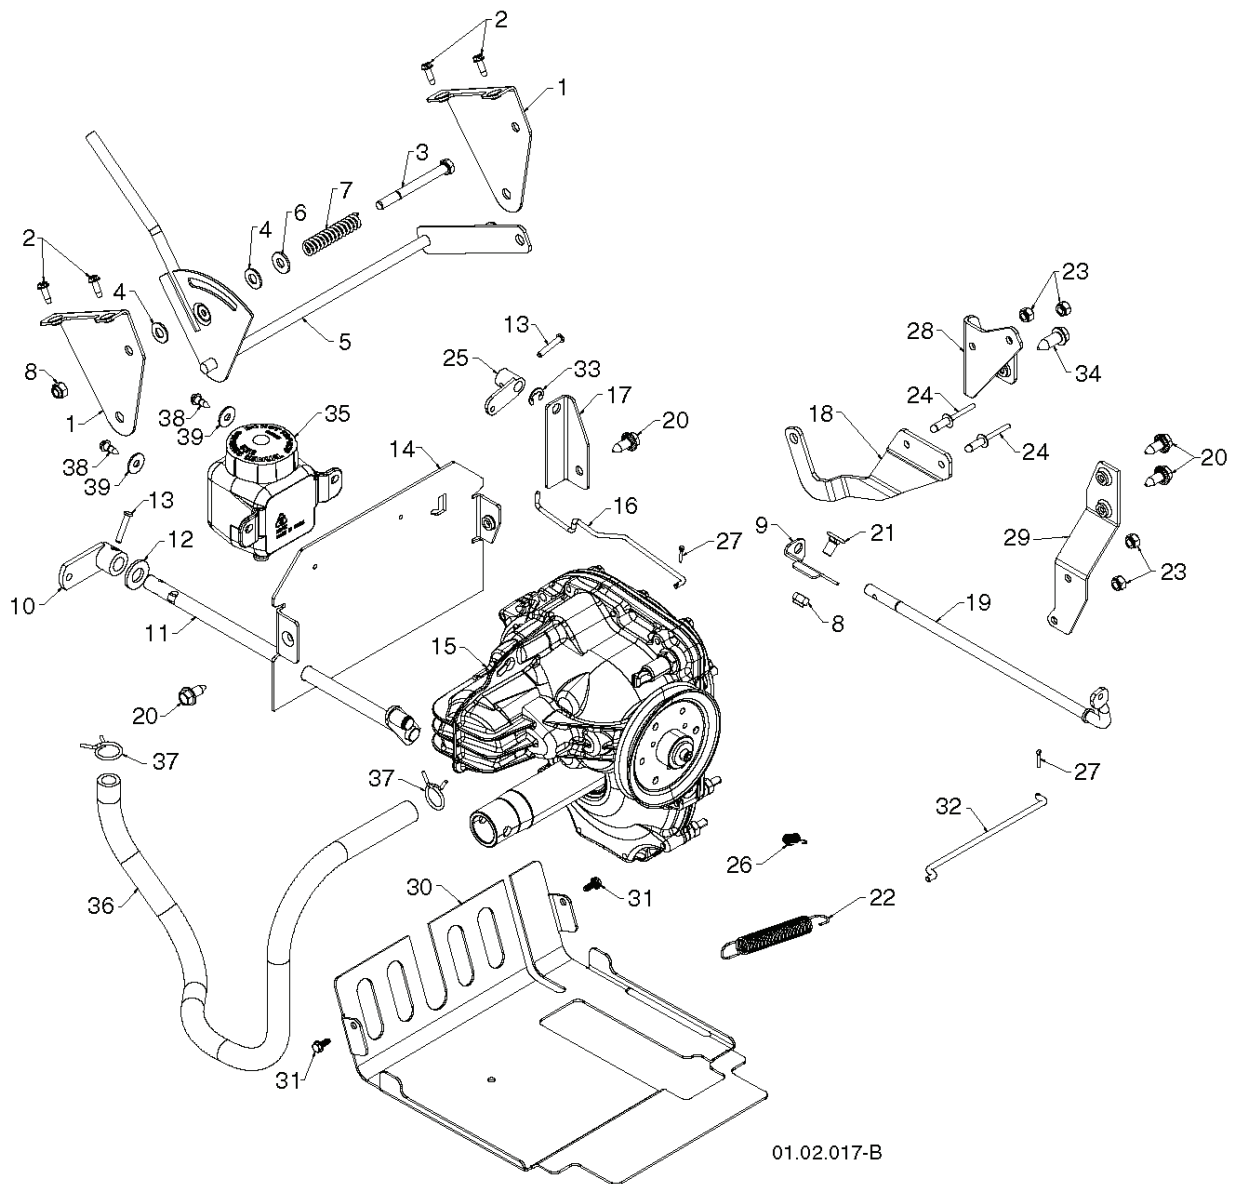

01.02.017-B

REF.	PART NO.	DESCRIPTION	REMARK	QTY.	KIT
1	532443344	BRACKET		1	
2	817501010	SCREW		1	
3	874760552	CAPSCREW		1	
4	532179246	WASHER		1	
5	532192001	LEVER ASSY		1	
6	532155415	WASHER		1	
7	532192195	SPRING		1	
8	873800500	LOCK NUT		1	
9	532429803	BRACKET		1	
10	532443191	ARM		1	
11	532427542	SHAFT		1	
12	532188906	VALVE DE VIDANGE MOTEUR		1	
13	532198580	PIN		1	
14	580750602	PLATE		1	
15	532445058	TRANSMISSION		1	
16	532193256	ROD		1	
17	532429805	BRACKET		1	
18	532187787	SPEED CONTROL ARM, HYDRO		1	
19	532198251	CLUTCH		1	
20	532428867	BOLT		1	
21	532180355	BOLT		1	
22	532178828	SPRING		1	
23	873800400	NUT		1	
24	532191995	POP RIVET		1	
25	532198249	CLUTCH		1	
26	532192873	SPRING		1	
27	532700279	CLIP		1	
28	532407858	BRACKET		1	
29	532414771	STRAP		1	
30	580750702	COVER		1	
31	532443384	SCREW		1	
32	532446293	ROD		1	
33	532428288	E-RING		1	
34	817060516	SCREW		1	
35	574811301	TANK		1	
36	580750801	HOSE		1	
37	532445298	CLAMP		1	
38	532184471	SCREW		1	
39	580750902	BRACKET		1