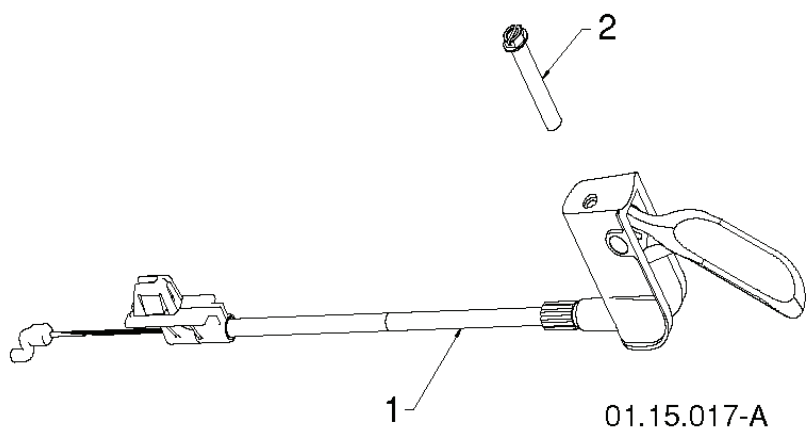

REF.	PART NO.	DESCRIPTION	REMARK	QTY.	KIT
1	580843102	CABLE ASSY		1	
2	874041024	SCREW		1