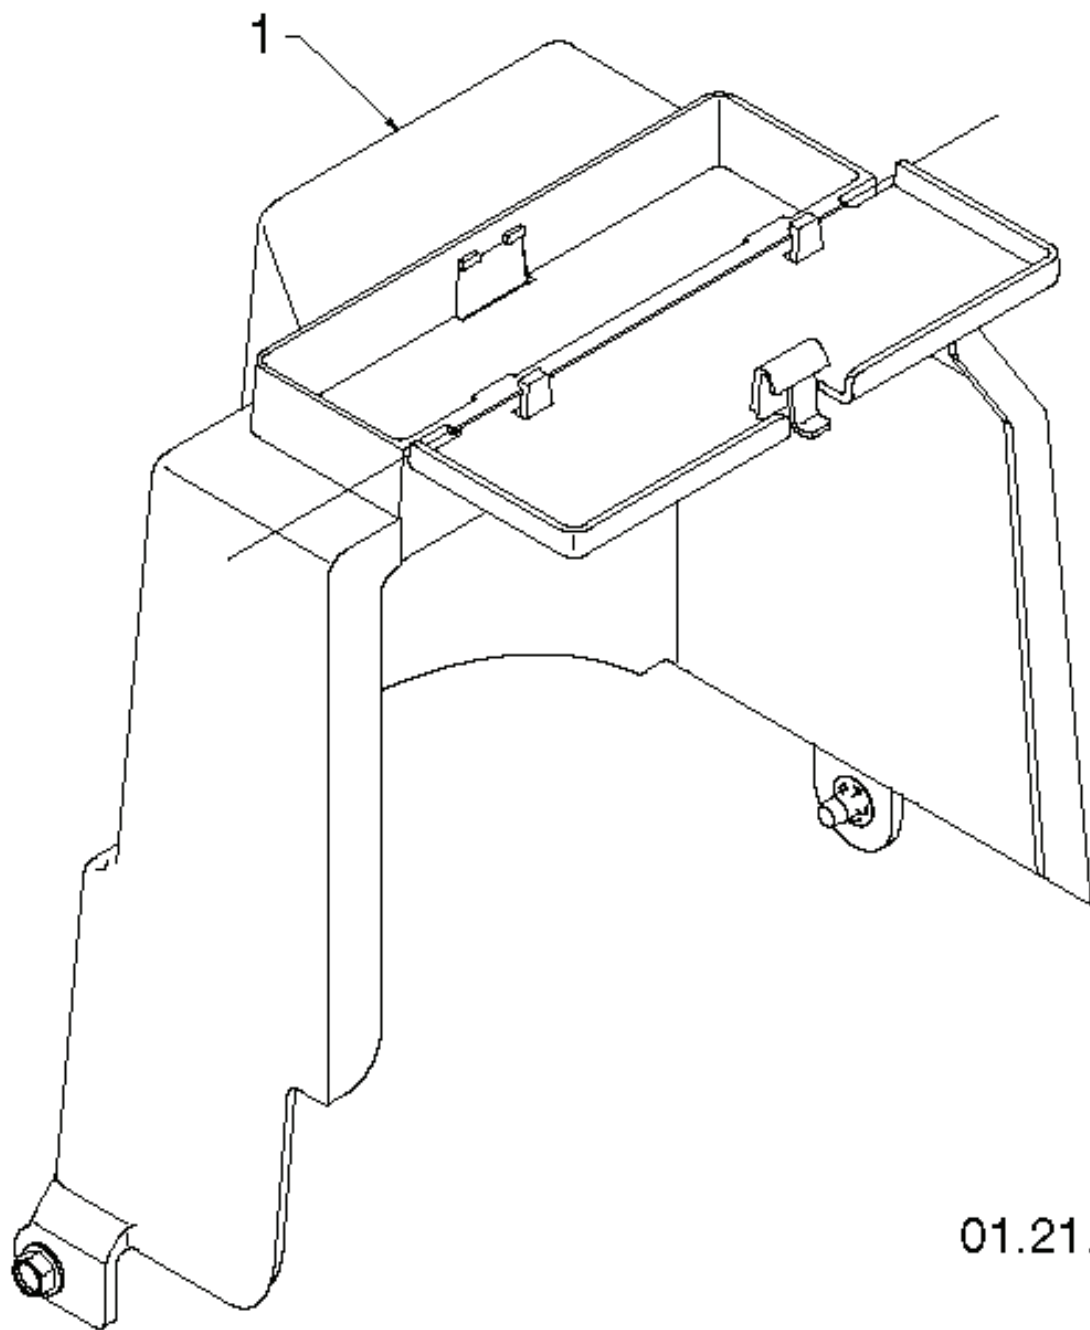

1827 EXLT, 96193007701, 2012-09

SPARE PARTS LIST

01.21.013-B

REF.	PART NO.	DESCRIPTION	REMARK	QTY.	KIT
1	532428685	BELT COVER		1	

REF.	PART NO.	DESCRIPTION	REMARK	QTY.	KIT
-	532443326	ENGINE	LCT PW4HK191150781E	1	
1	532429203	FRAME		1	
2	532150406	BOLT		1	
3	532428867	BOLT		1	

01.21.022-F

REF.	PART NO.	DESCRIPTION	REMARK	QTY.	KIT
1	532419888	BELT		1	
2	532428454	BELT		1	
3	532429293	BRACKET		1	
4	532180523	PULLEY		1	
5	532429270	BRACKET		1	
6	532426589	NUT		1	
7	874780524	BOLT		1	
8	532424297	BOLT		1	
9	532751153	NUT		1	
10	817000510	BOLT		1	
11	532187786	ARM, IDLER		1	
12	532446227	PULLEY		1	
13	532059289	WASHER		1	
14	873800500	LOCK NUT		1	
15	874780520	BOLT		1	
16	532851084	SCREW		1	
17	819132005	WASHER		1	
18	532425934	PULLEY		1	
19	532425933	PULLEY		1	
20	874610516	SCREW		1	
21	810040500	WASHER		1	
22	580633002	GUIDE		1	
23	532155415	WASHER		1	
24	532175331	BUSHING		1	
25	874610520	SCREW CAP		1	
26	874760608	SCREW		1	

01.01.007-B

REF.	PART NO.	DESCRIPTION	REMARK	QTY.	KIT
1	532429269	ENGINE PLATE		1	

01.14.009-B

REF.	PART NO.	DESCRIPTION	REMARK	QTY.	KIT
1	532443059	KIT		1	

01.14.014-A

REF.	PART NO.	DESCRIPTION	REMARK	QTY.	KIT
1	532187782	ROD, UPPER, SPEED CONTROL	TOP	1	
2	532187784	ROD	BOTTOM	1	
3	872270505	BOLT		1	
4	532155377	NUT		1	