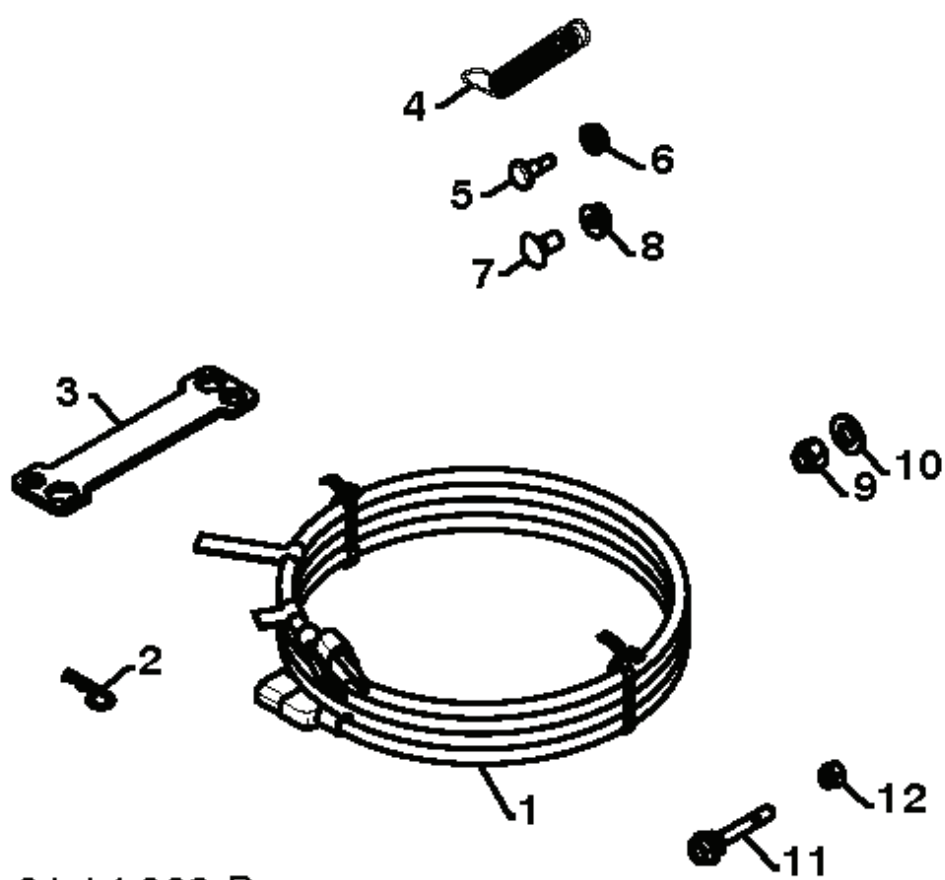

01.21.022-F

REF.	PART NO.	DESCRIPTION	REMARK	QTY.	KIT
1	532419888	BELT		1	
2	532428454	BELT		1	
3	532429293	BRACKET		1	
4	532180523	PULLEY		1	
5	532429270	BRACKET		1	
6	532426589	NUT		1	
7	874780524	BOLT		1	
8	532424297	BOLT		1	
9	532751153	NUT		1	
10	817000510	BOLT		1	
11	532187786	ARM, IDLER		1	
12	532446227	PULLEY		1	
13	532059289	WASHER		1	
14	873800500	LOCK NUT		1	
15	874780520	BOLT		1	
16	532851084	SCREW		1	
17	819132005	WASHER		1	
18	532425934	PULLEY		1	
19	532425933	PULLEY		1	
20	874610516	SCREW		1	
21	810040500	WASHER		1	
22	580633002	GUIDE		1	
23	532155415	WASHER		1	
24	532175331	BUSHING		1	
25	874610520	SCREW CAP		1	
26	874760608	SCREW		1	

01.01.007-B

REF.	PART NO.	DESCRIPTION	REMARK	QTY.	KIT
1	532429269	ENGINE PLATE		1	

01.14.009-B

REF.	PART NO.	DESCRIPTION	REMARK	QTY.	KIT
1	532443059	KIT		1	

01.14.014-A

REF.	PART NO.	DESCRIPTION	REMARK	QTY.	KIT
1	532187782	ROD, UPPER, SPEED CONTROL	TOP	1	
2	532187784	ROD	BOTTOM	1	
3	872270505	BOLT		1	
4	532155377	NUT		1	

01.14.003-B

REF.	PART NO.	DESCRIPTION	REMARK	QTY.	KIT
1	532198563	POWER CORD		1	
2	532169675	PIN		1	
3	532429112	WRENCH		1	
4	532184505	SPRING		1	
5	532179829	BOLT		1	
6	532191730	NUT		1	
7	872250505	BOLT		1	
8	532751153	NUT		1	
9	873800600	NUT		1	
10	819131316	WASHER		1	
11	532192090	BOLT		1	
12	873800400	NUT		1	

01.07.025-D

REF.	PART NO.	DESCRIPTION	REMARK	QTY.	KIT
1	532188170	HOLDER		1	
2	532427762	BEARING		1	
3	532179582	SCREW		1	
4	874780426	SCREW		1	
5	873800400	NUT		1	

01.07.015-A

REF.	PART NO.	DESCRIPTION	REMARK	QTY.	KIT
1	532426957	AUGER	LH	1	
2	532426958	AUGER	RH	1	