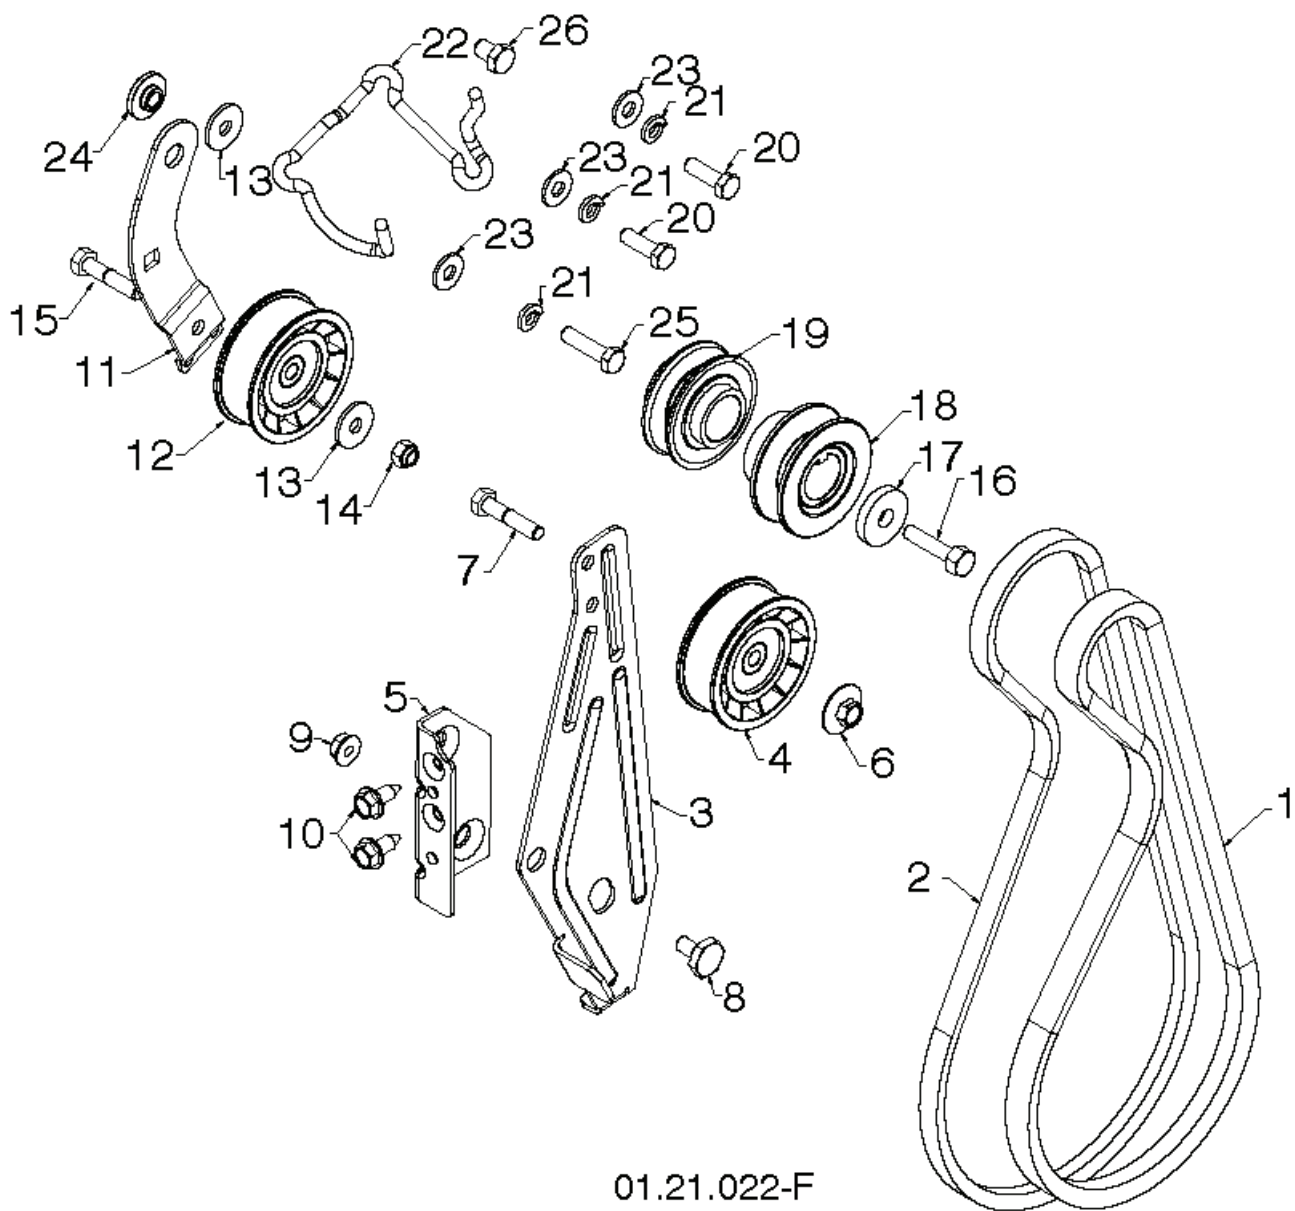

1827 EXLT, 96193007701, 2012-09

SPARE PARTS LIST

01.21.013-B

REF.	PART NO.	DESCRIPTION	REMARK	QTY.	KIT
1	532428685	BELT COVER		1	

REF.	PART NO.	DESCRIPTION	REMARK	QTY.	KIT
-	532443326	ENGINE	LCT PW4HK191150781E	1	
1	532429203	FRAME		1	
2	532150406	BOLT		1	
3	532428867	BOLT		1	

01.21.022-F

REF.	PART NO.	DESCRIPTION	REMARK	QTY.	KIT
1	532419888	BELT		1	
2	532428454	BELT		1	
3	532429293	BRACKET		1	
4	532180523	PULLEY		1	
5	532429270	BRACKET		1	
6	532426589	NUT		1	
7	874780524	BOLT		1	
8	532424297	BOLT		1	
9	532751153	NUT		1	
10	817000510	BOLT		1	
11	532187786	ARM, IDLER		1	
12	532446227	PULLEY		1	
13	532059289	WASHER		1	
14	873800500	LOCK NUT		1	
15	874780520	BOLT		1	
16	532851084	SCREW		1	
17	819132005	WASHER		1	
18	532425934	PULLEY		1	
19	532425933	PULLEY		1	
20	874610516	SCREW		1	
21	810040500	WASHER		1	
22	580633002	GUIDE		1	
23	532155415	WASHER		1	
24	532175331	BUSHING		1	
25	874610520	SCREW CAP		1	
26	874760608	SCREW		1	

01.01.007-B

REF.	PART NO.	DESCRIPTION	REMARK	QTY.	KIT
1	532429269	ENGINE PLATE		1	

01.14.009-B

REF.	PART NO.	DESCRIPTION	REMARK	QTY.	KIT
1	532443059	KIT		1	

01.14.014-A

REF.	PART NO.	DESCRIPTION	REMARK	QTY.	KIT
1	532187782	ROD, UPPER, SPEED CONTROL	TOP	1	
2	532187784	ROD	BOTTOM	1	
3	872270505	BOLT		1	
4	532155377	NUT		1	

01.14.003-B

REF.	PART NO.	DESCRIPTION	REMARK	QTY.	KIT
1	532198563	POWER CORD		1	
2	532169675	PIN		1	
3	532429112	WRENCH		1	
4	532184505	SPRING		1	
5	532179829	BOLT		1	
6	532191730	NUT		1	
7	872250505	BOLT		1	
8	532751153	NUT		1	
9	873800600	NUT		1	
10	819131316	WASHER		1	
11	532192090	BOLT		1	
12	873800400	NUT		1	