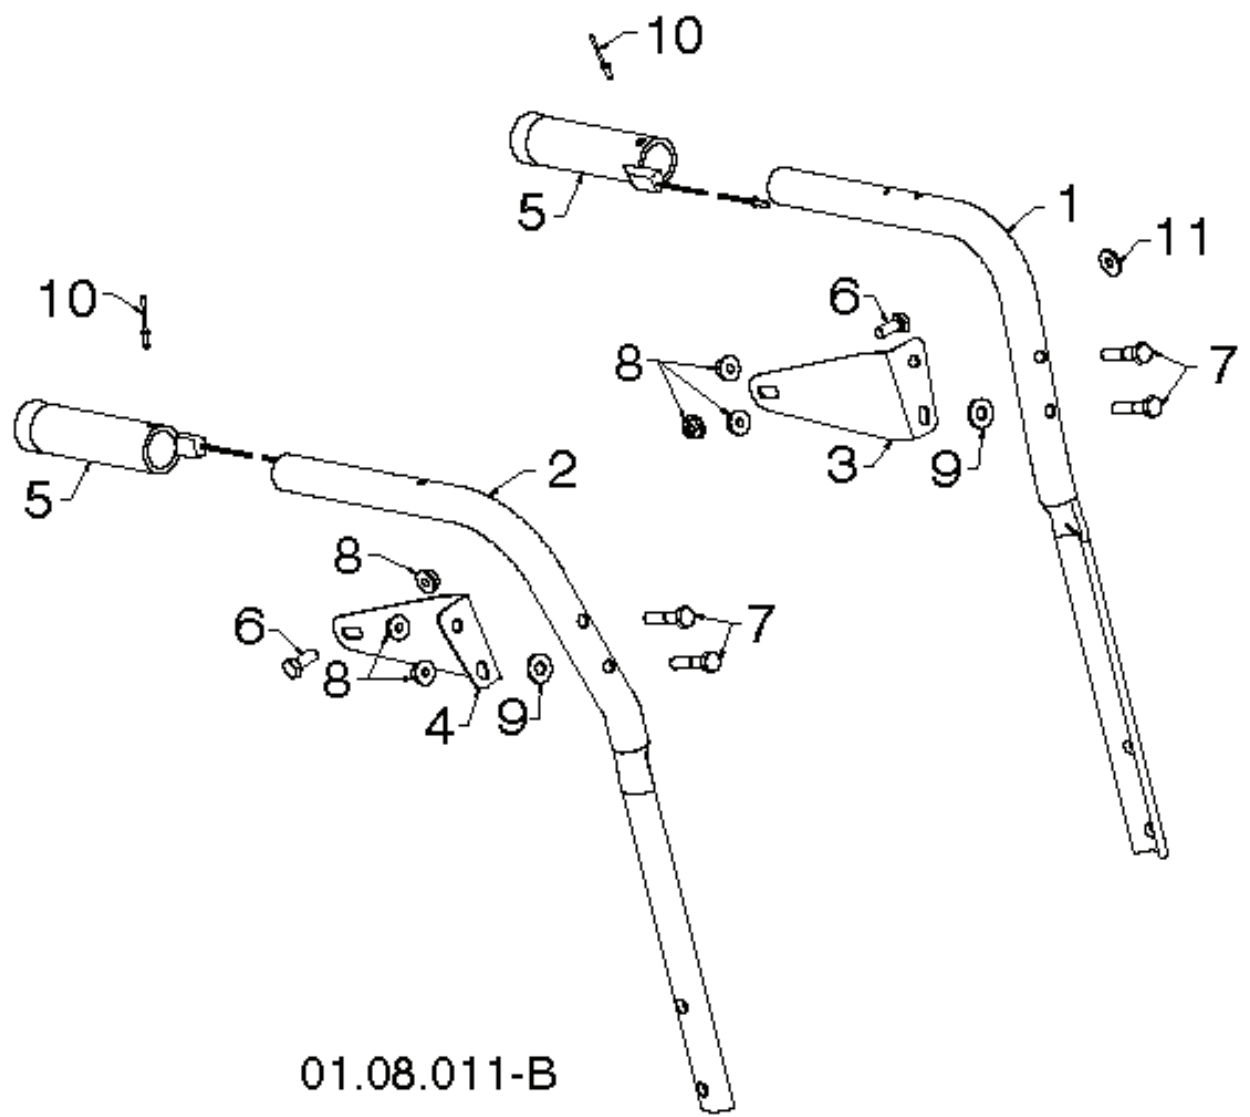

01.08.011-B

REF.	PART NO.	DESCRIPTION	REMARK	QTY.	KIT
1	532421708	HANDLE	LH	1	
2	532421709	HANDLE	RH	1	
3	532429148	BRACKET	LH	1	
4	532429149	BRACKET	RH	1	
5	532414515	GRIP		1	
6	874780512	SCREW		1	
7	874780524	BOLT		1	
8	532751153	NUT		1	
9	532155415	WASHER		1	
10	532178775	POP RIVET		1	
11	532053847	WASHER		1