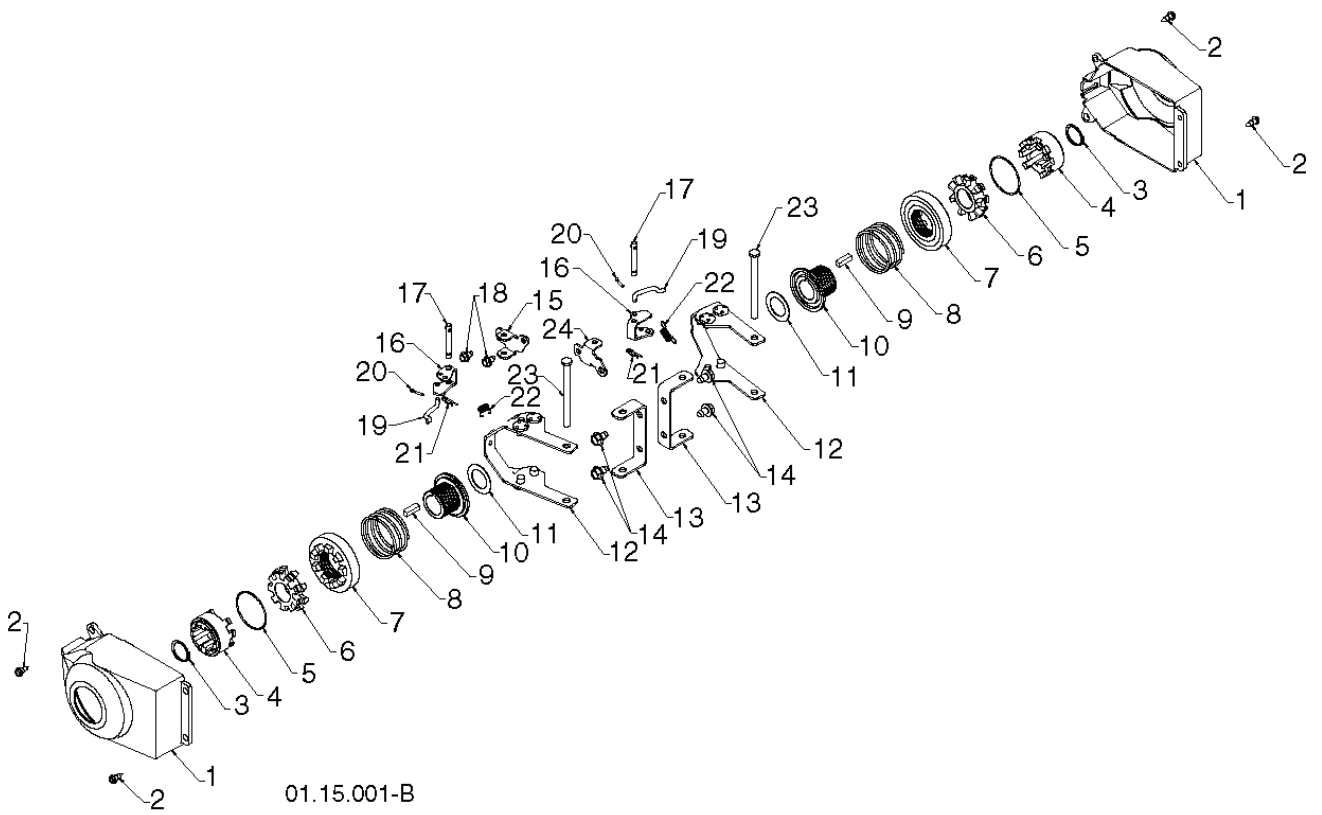

01.15.001-B

REF.	PART NO.	DESCRIPTION	REMARK	QTY.	KIT
1	532405161	COVER		1	
2	532184471	SCREW		1	
3	812000045	RETAINER RING		1	
4	532192126	PINION		1	
5	532182466	RING		1	
6	532187622	WHEEL		1	
7	532194941	CLUTCH		1	
8	532179139	SPRING		1	
9	532189282	KEY		1	
10	532194940	PLUG		1	
11	532444949	WASHER		1	
12	532445266	YOKE		1	
13	532184197	BRACKET		1	
14	817490508	SCREW		1	
15	532199511	BRACKET		1	
16	532199518	BRACKET		1	
17	532181847	PEN		1	
18	817600406	SCREW		1	
19	532405077	LINK		1	
20	532700279	CLIP		1	
21	532085179	CLIP		1	
22	532193885	SPRING		1	
23	532182015	PEN		1	
24	532199512	BRACKET		1