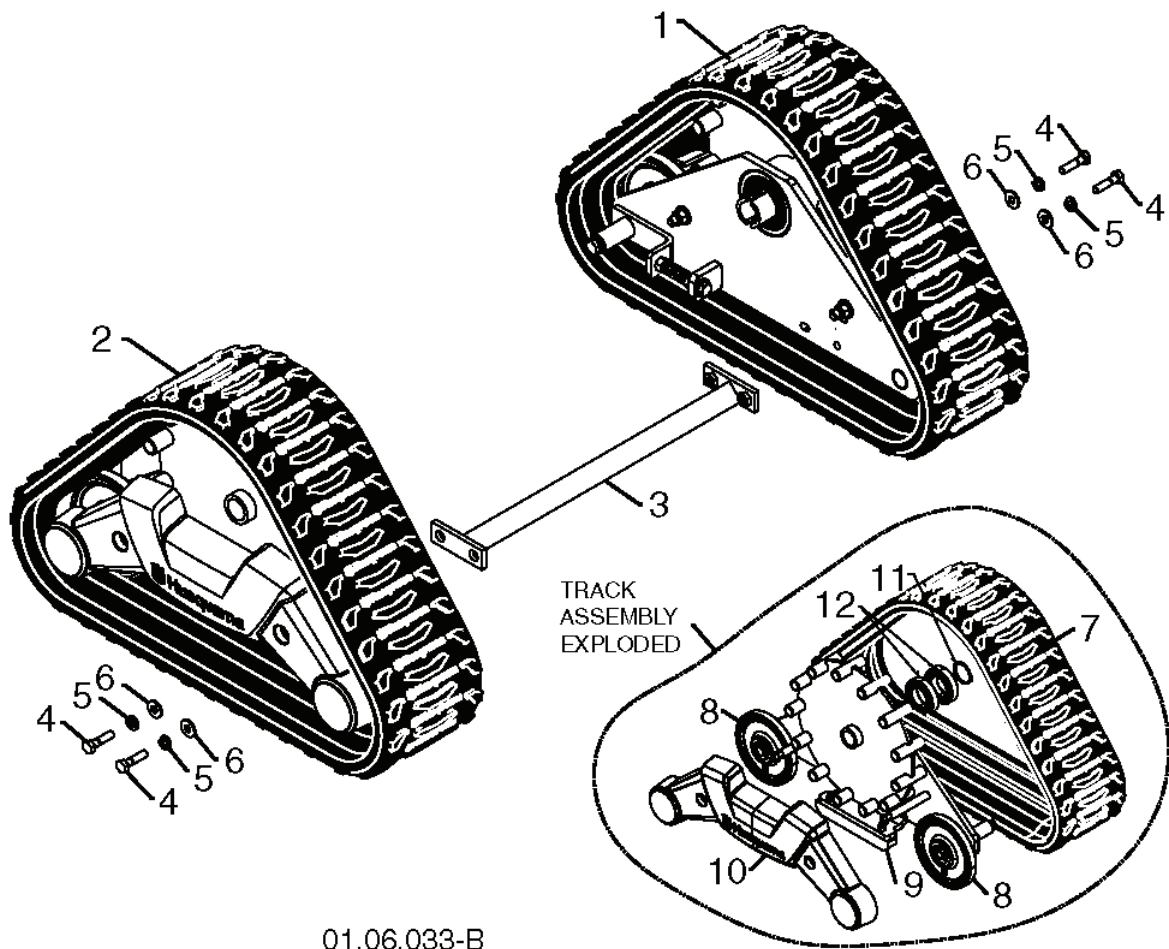

01.06.033-B

REF.	PART NO.	DESCRIPTION	REMARK	QTY.	KIT
1	580785501	WHEEL	LH	1	
2	580785502	WHEEL	RH	1	
3	580789901	SUPPORT		1	
4	874780520	BOLT		1	
5	532850263	WASHER		1	
6	819131416	WASHER		1	
7	532443390	BELT	SERVICE PART	1	
8	580812001	WHEEL	SERVICE PART	1	
9	580812101	SKID PLATE	SERVICE PART	1	
10	532442745	COVER	SERVICE PART	1	
11	532443831	RING	SERVICE PART	1	
12	532443392	BEARING	SERVICE PART	1