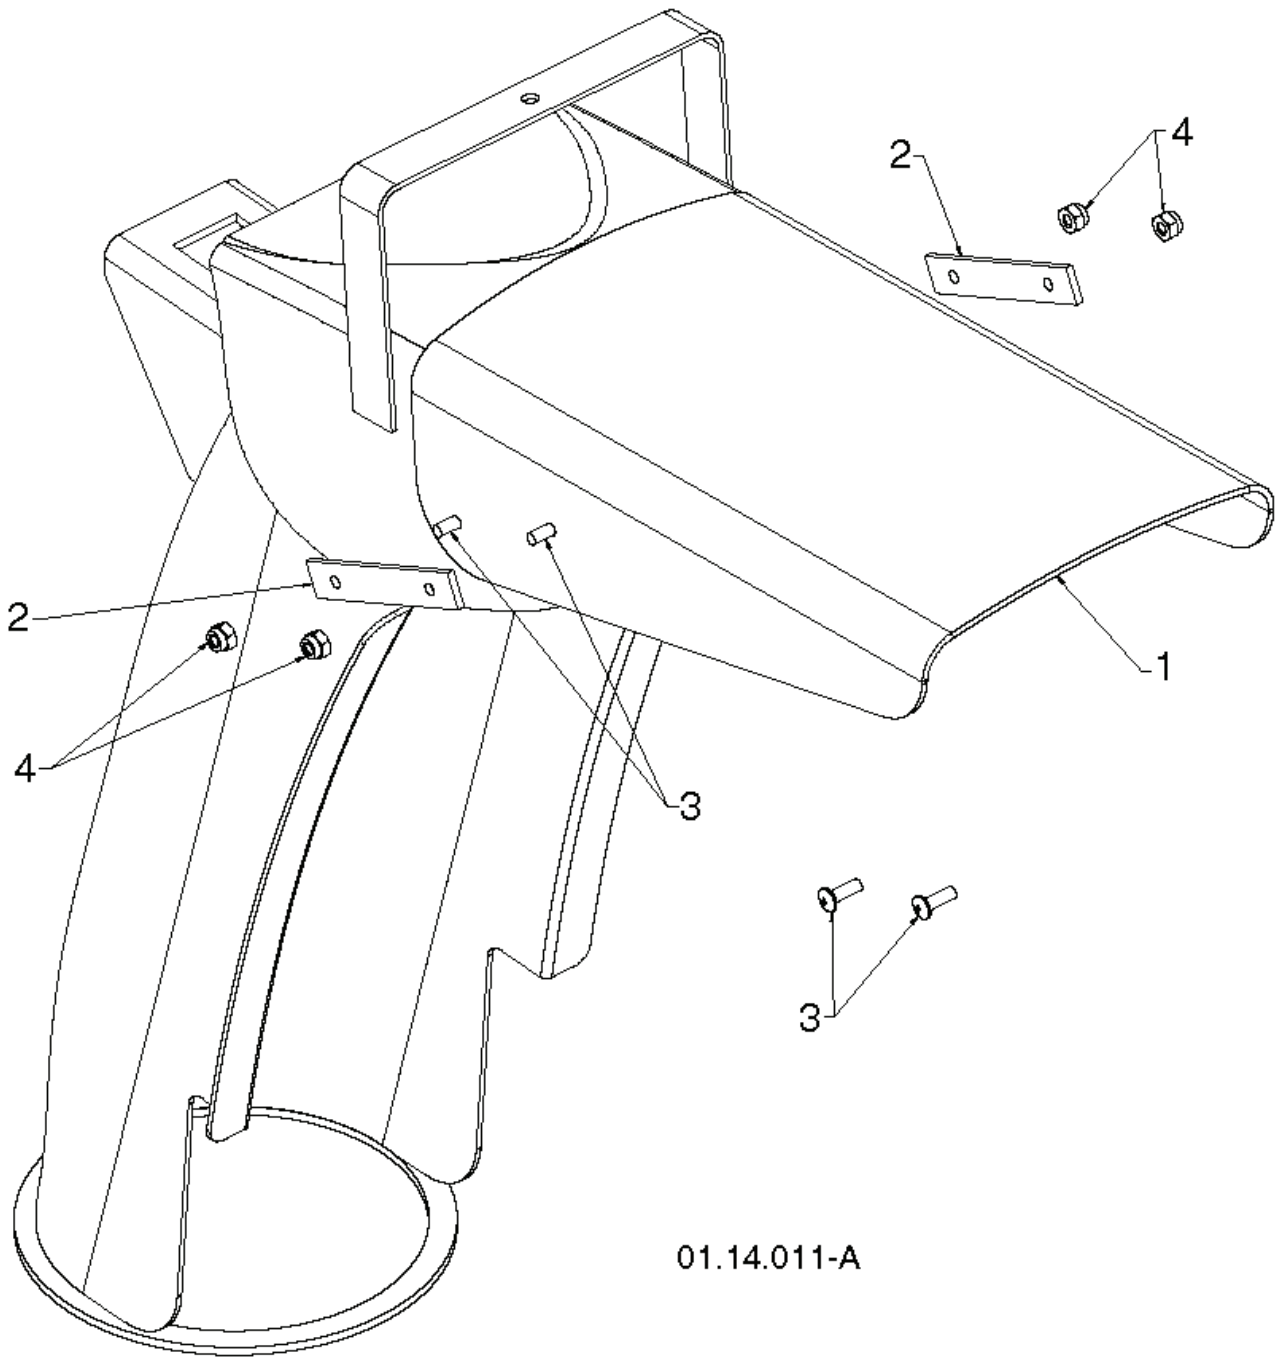

01.14.011-A

REF.	PART NO.	DESCRIPTION	REMARK	QTY.	KIT
1	532421138	SHIELD		1	
2	532421139	STRAP		1	
3	532182227	SCREW		1	
4	532182228	NUT		1