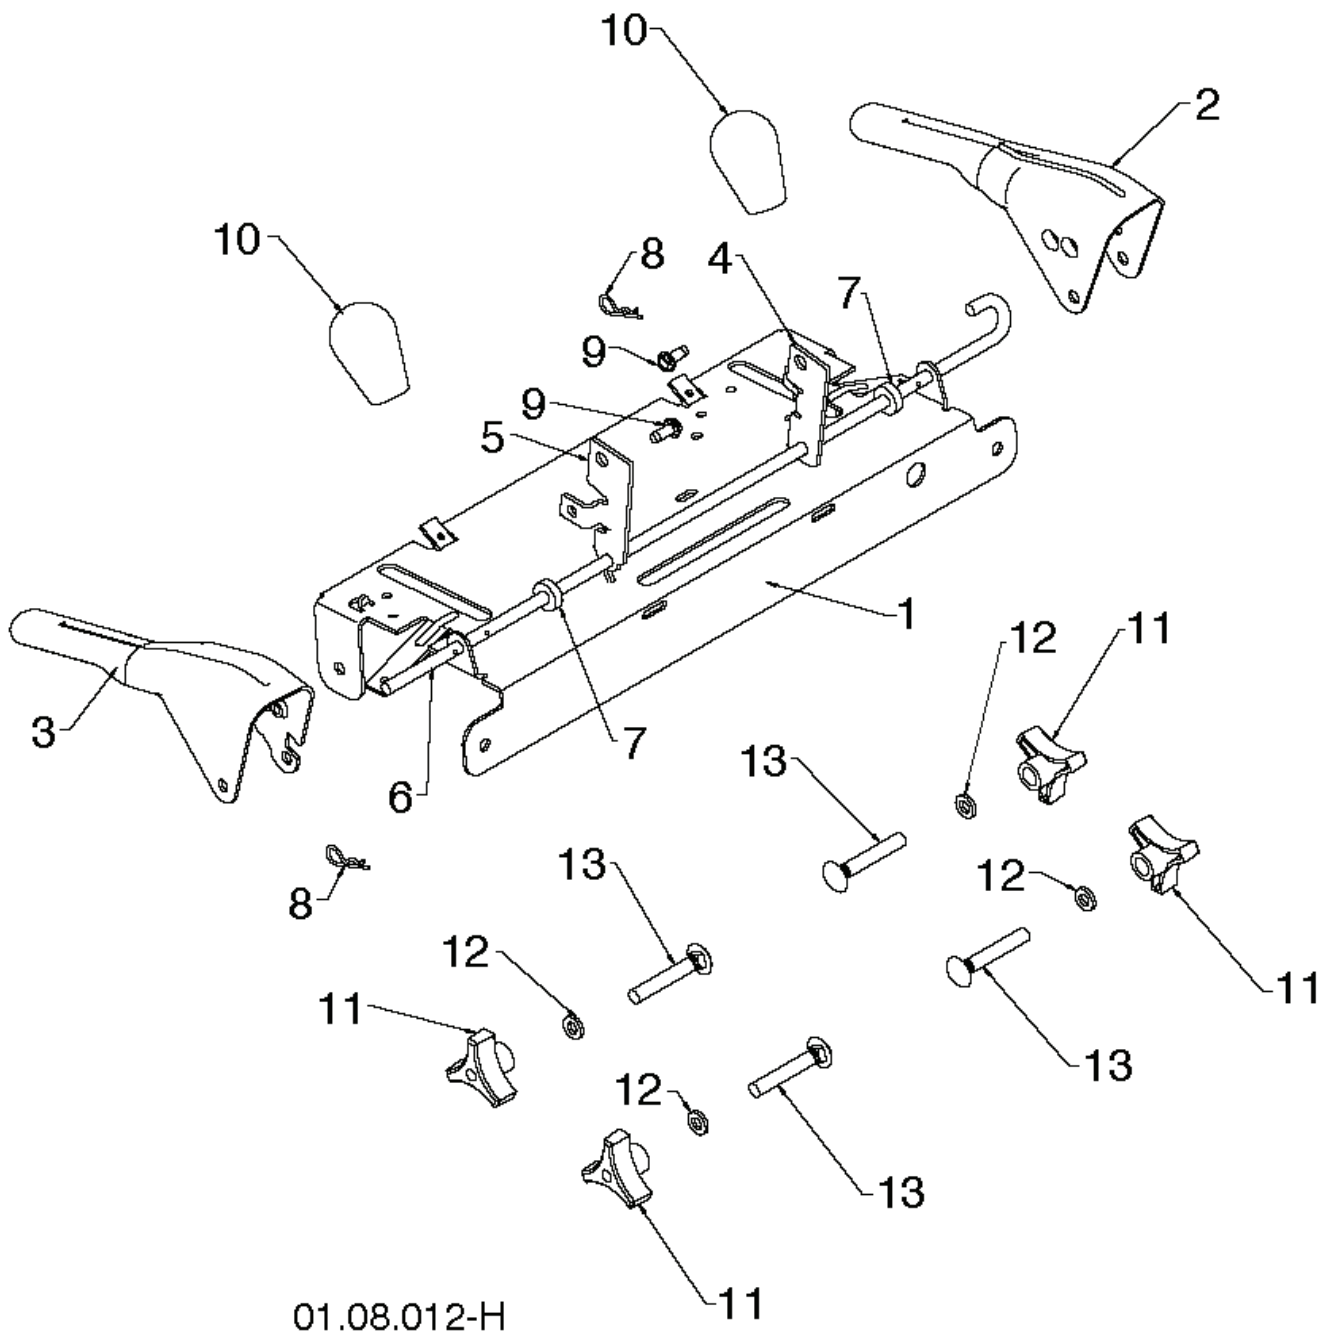

01.08.012-H

REF.	PART NO.	DESCRIPTION	REMARK	QTY.	KIT
1	532415539	PANEL		1	
2	580687803	LEVER	LH	1	
3	580687703	LEVER	RH	1	
4	532415546	ARM		1	
5	532429098	ARM		1	
6	532412677	ROD		1	
7	532421613	SPACER		1	
8	532169675	PIN		1	
9	817060410	SCREW		1	
10	580673201	KNOB		1	
11	532178899	KNOB		1	
12	819131316	WASHER		1	
13	872120618	BOLT		1