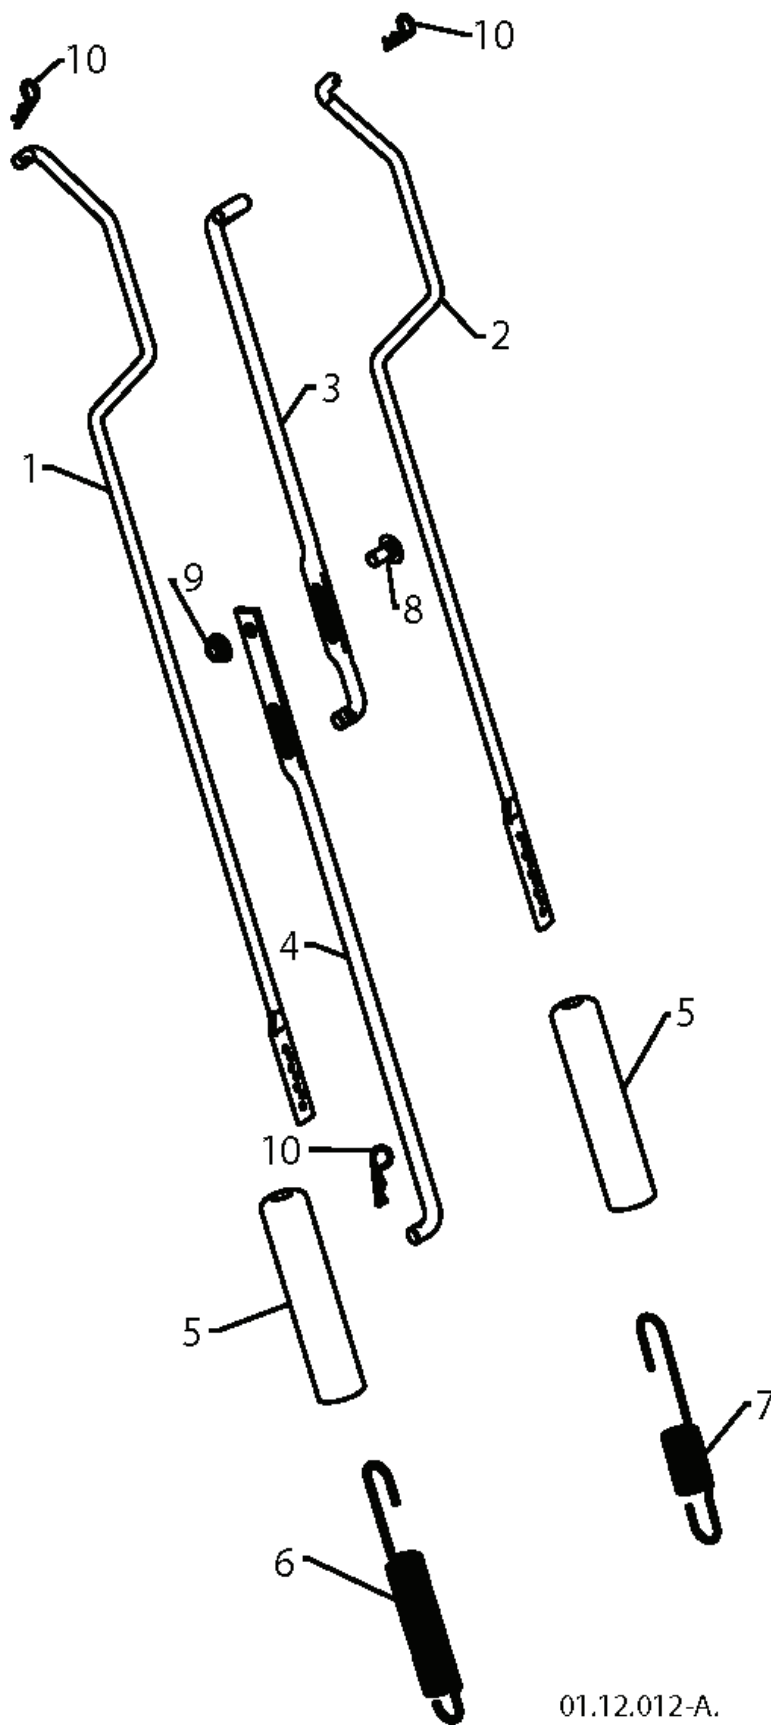

01.01.007-B

REF.	PART NO.	DESCRIPTION	REMARK	QTY.	KIT
1	532429269	ENGINE PLATE		1	

01.14.009-B

REF.	PART NO.	DESCRIPTION	REMARK	QTY.	KIT
1	532443059	KIT		1	

01.14.014-A

REF.	PART NO.	DESCRIPTION	REMARK	QTY.	KIT
1	532187782	ROD, UPPER, SPEED CONTROL	TOP	1	
2	532187784	ROD	BOTTOM	1	
3	872270505	BOLT		1	
4	532155377	NUT		1	

REF.	PART NO.	DESCRIPTION	REMARK	QTY.	KIT
1	532416288	SPRING		1	
2	532445291	CAM LOCK		1	
3	532443215	SPRING		1	
4	532169675	PIN		1	
5	817060410	SCREW		1	
6	532429112	WRENCH		1	

01.10.050-A

REF.	PART NO.	DESCRIPTION	REMARK	QTY.	KIT
1	532421351	CONSOLE		1	
2	532417760	SWITCH		1	
3	532175262	SCREW		1	
4	532184471	SCREW		1	
5	532421448	FRAME		1	
6	580627801	HEADLIGHT		1	
7	580526501	COVER		1	