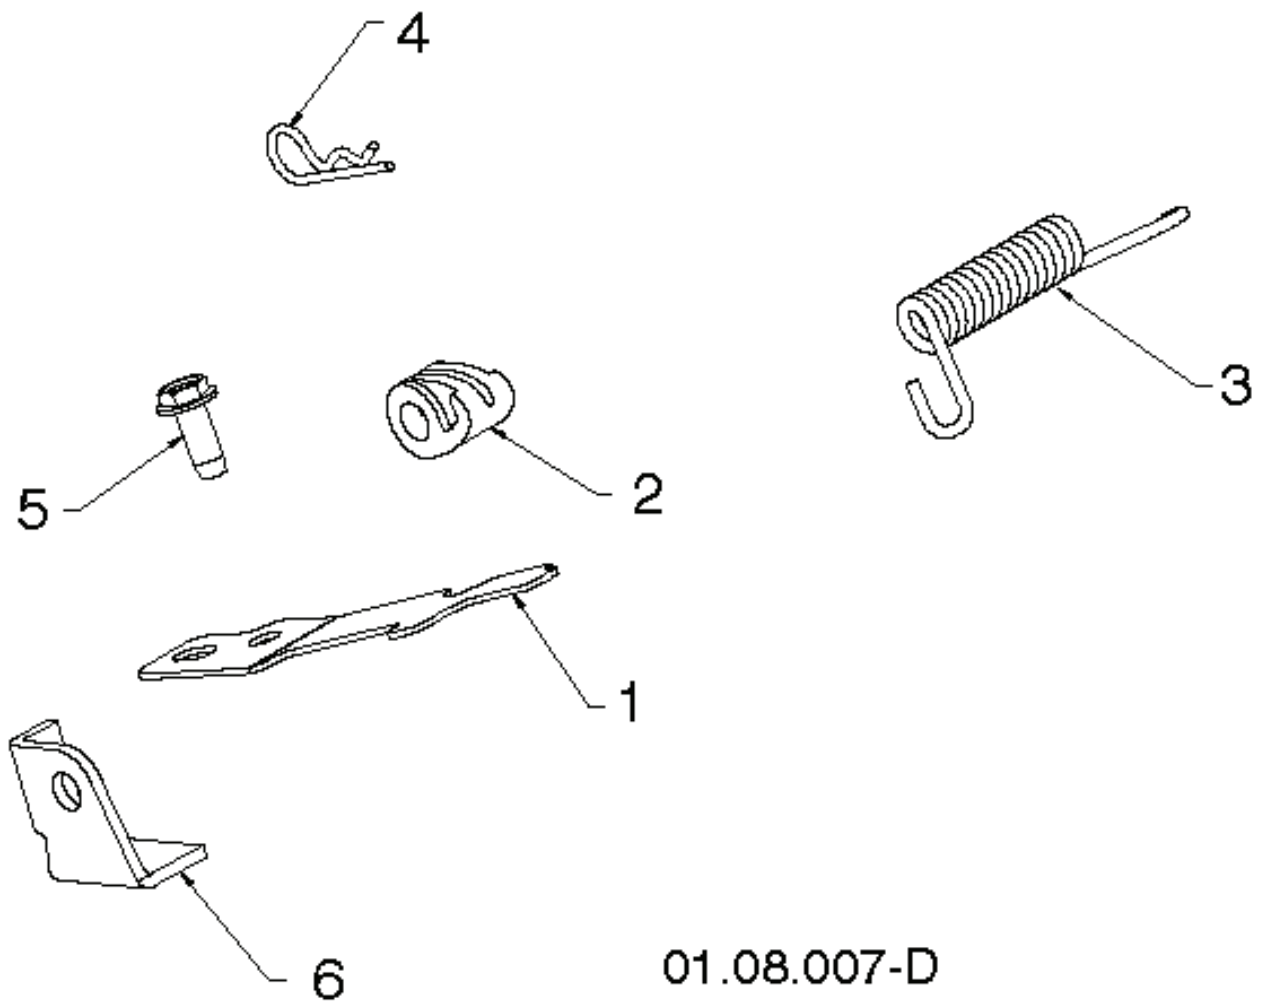

ENGINE, LCT

COMPLETE ENGINE-443326

414CC SNOW ENGINE SERVICE KIT HOP
PW4HK191150781DEABGIOQTUVX5E1M
PW2HK191150781DEABGIJOQJUE1M

REF.	PART NO.	DESCRIPTION	REMARK	QTY.	KIT
1	532429294	ASSEMBLY		1	
3	532429208	MUFFLER ASSY		1	
4	532429209	FUEL TANK ASSY		1	
5	532429211	FUEL CAP ASSY		1	
6	532429295	CARBURETTOR		1	
8	532429218	PRIMER		1	
10	532429297	STARTER		1	
10A	532437465	STARTER		1	
11	532429221	KEY SWITCH		1	
13	532429223	IGNITION SWITCH		1	
15	532429224	CHOKE		1	
16	532429298	PLATE		1	
17	532429299	RECOIL		1	
18	532429300	STARTER ASSY		1	
19	532429301	STARTER HANDLE		1	
19A	532443899	STARTER HANDLE		1	
20	532429302	BLOWER HOUSING ASSY		1	
21	532429231	SHIELD		1	
22	532429232	SHIELD		1	
23	532429303	COVER		1	
25	532429234	FUEL		1	
26	532429304	FLYWHEEL ASSY		1	
26A	532429305	FLYWHEEL ASSY		1	
26B	532443900	FLYWHEEL		1	
27	532429237	ASSEMBLY KIT		1	
28	532429306	FAN		1	
29	532443944	IGNITION COIL		1	
29A	532443897	IGNITION COIL		1	
30	532429308	CRANKCASE		1	
31	532435534	DIPSTICK		1	
32	532429243	COIL		1	
32A	532443897	IGNITION COIL		1	
33	532429290	STARTER ASSY		1	
34	532436966	BOOT		1	
36	532429310	ARM		1	
37	532429311	SHAFT		1	
38	532429312	GEAR ASSY		1	
39	532429313	CAMSHAFT		1	
40	532429605	CYLINDER HEAD		1	
41	532429255	SPARK PLUG		1	
42	532429257	BOX		1	
44	532429315	PISTON ASSY		1	
46	532429213	SHIELD		1	
47	532429316	SEAL		1	
48	532429284	HARNESS		1	
49	532429317	CRANKSHAFT		1	
50	532429286	SHIELD		1	
51	532429318	FUEL TANK ASSY		1	
52	532429612	ARM		1	
53	532429606	PUSH ROD TAPPET KIT (INCLUDED WITH PART # 40)		1	
54	532429607	CYLINDER ASSY		1	
55	532429608	WEIGHT KIT		1	
56	532429609	GASKET KIT		1	
57	532432146	HOSE KIT		1	
58	532432687	EXTENDED OIL DRAIN TUBE		1	
61	532432752	FUEL KNOB-SNOW		1	
62	532429242	OIL PLUG		1	
63	532437464	SHIELD		1	
64	532443059	KIT		1	