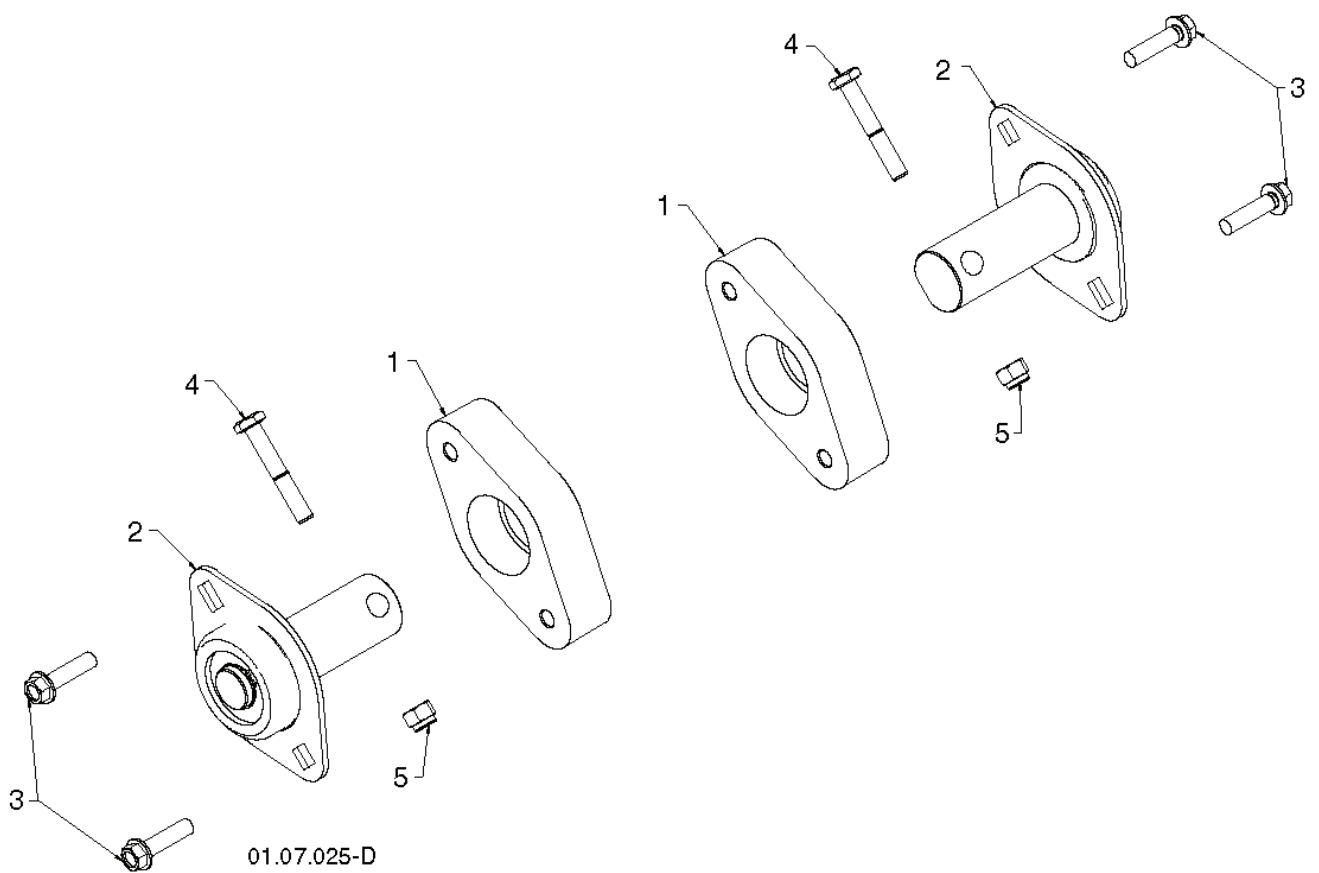

01.21.022-F

REF.	PART NO.	DESCRIPTION	REMARK	QTY.	KIT
1	532419888	BELT		1	
2	532428454	BELT		1	
3	532429293	BRACKET		1	
4	532180523	PULLEY		1	
5	532429270	BRACKET		1	
6	532426589	NUT		1	
7	874780524	BOLT		1	
8	532424297	BOLT		1	
9	532751153	NUT		1	
10	817000510	BOLT		1	
11	532187786	ARM, IDLER		1	
12	532446227	PULLEY		1	
13	532059289	WASHER		1	
14	873800500	LOCK NUT		1	
15	874780520	BOLT		1	
16	532851084	SCREW		1	
17	819132005	WASHER		1	
18	532425934	PULLEY		1	
19	532425933	PULLEY		1	
20	874610516	SCREW		1	
21	810040500	WASHER		1	
22	580633002	GUIDE		1	
23	532155415	WASHER		1	
24	532175331	BUSHING		1	
25	874610520	SCREW CAP		1	
26	874760608	SCREW		1	

01.01.007-B

REF.	PART NO.	DESCRIPTION	REMARK	QTY.	KIT
1	532429269	ENGINE PLATE		1	

01.14.009-B

REF.	PART NO.	DESCRIPTION	REMARK	QTY.	KIT
1	532443059	KIT		1	

01.14.014-A

REF.	PART NO.	DESCRIPTION	REMARK	QTY.	KIT
1	532187782	ROD, UPPER, SPEED CONTROL	TOP	1	
2	532187784	ROD	BOTTOM	1	
3	872270505	BOLT		1	
4	532155377	NUT		1	

01.14.003-B

REF.	PART NO.	DESCRIPTION	REMARK	QTY.	KIT
1	532198563	POWER CORD		1	
2	532169675	PIN		1	
3	532429112	WRENCH		1	
4	532184505	SPRING		1	
5	532179829	BOLT		1	
6	532191730	NUT		1	
7	872250505	BOLT		1	
8	532751153	NUT		1	
9	873800600	NUT		1	
10	819131316	WASHER		1	
11	532192090	BOLT		1	
12	873800400	NUT		1	

01.07.025-D

REF.	PART NO.	DESCRIPTION	REMARK	QTY.	KIT
1	532188170	HOLDER		1	
2	532427762	BEARING		1	
3	532179582	SCREW		1	
4	874780426	SCREW		1	
5	873800400	NUT		1	

01.07.015-A

REF.	PART NO.	DESCRIPTION	REMARK	QTY.	KIT
1	532426957	AUGER	LH	1	
2	532426958	AUGER	RH	1	