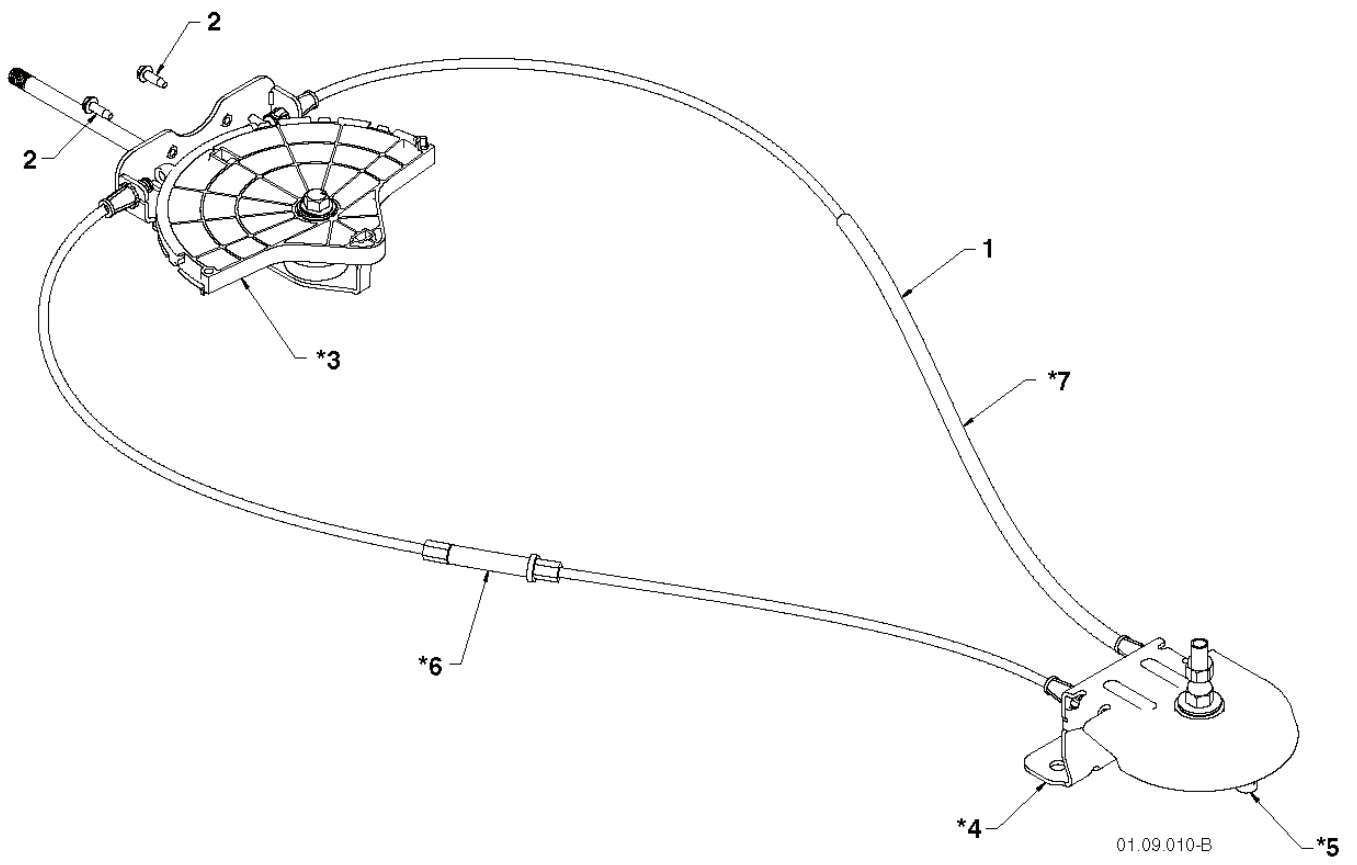

01.01.007-B

REF.	PART NO.	DESCRIPTION	REMARK	QTY.	KIT
1	532429269	ENGINE PLATE		1	

01.14.009-B

REF.	PART NO.	DESCRIPTION	REMARK	QTY.	KIT
1	532443059	KIT		1	

01.14.014-A

REF.	PART NO.	DESCRIPTION	REMARK	QTY.	KIT
1	532187782	ROD, UPPER, SPEED CONTROL	TOP	1	
2	532187784	ROD	BOTTOM	1	
3	872270505	BOLT		1	
4	532155377	NUT		1	

01.16.001-B

REF.	PART NO.	DESCRIPTION	REMARK	QTY.	KIT
1	532184747	DRIFT BAR		1	
2	872270506	BOLT		1	
3	532179246	WASHER		1	
4	810040500	WASHER		1	
5	532128638	WING NUT		1	

01.17.002-B

REF.	PART NO.	DESCRIPTION	REMARK	QTY.	KIT
1	532182515	WEIGHT, AUGER HOUSING 27		1	
2	872110510	BOLT		1	
3	532751153	NUT		1	
4	819112206	WASHER		1	

01.09.009-A

REF.	PART NO.	DESCRIPTION	REMARK	QTY.	KIT
1	532421138	SHIELD		1	
2	532421139	STRAP		1	
3	532182227	SCREW		1	
4	532182228	NUT		1	

REF.	PART NO.	DESCRIPTION	REMARK	QTY.	KIT
1	580843102	CABLE ASSY		1	
2	874041024	SCREW		1	