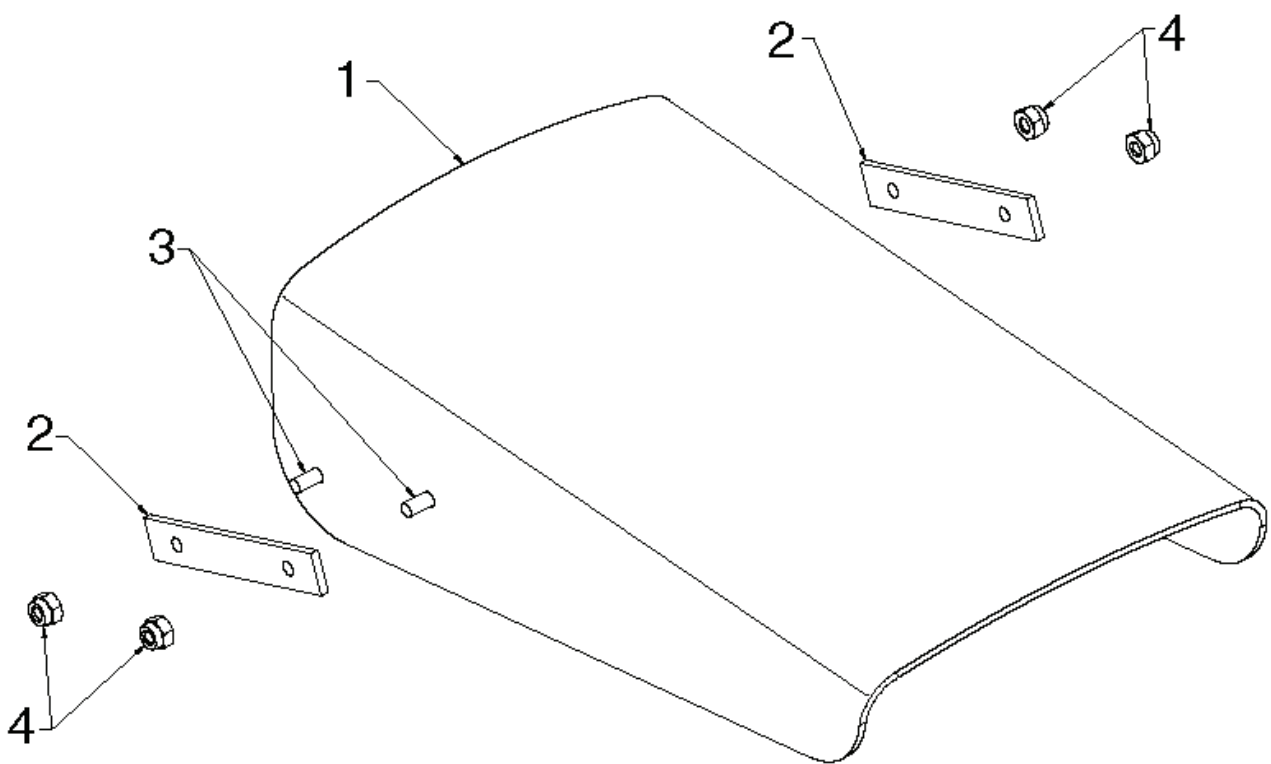

01.16.001-B

REF.	PART NO.	DESCRIPTION	REMARK	QTY.	KIT
1	532184747	DRIFT BAR		1	
2	872270506	BOLT		1	
3	532179246	WASHER		1	
4	810040500	WASHER		1	
5	532128638	WING NUT		1	

01.17.002-B

REF.	PART NO.	DESCRIPTION	REMARK	QTY.	KIT
1	532182515	WEIGHT, AUGER HOUSING 27		1	
2	872110510	BOLT		1	
3	532751153	NUT		1	
4	819112206	WASHER		1	