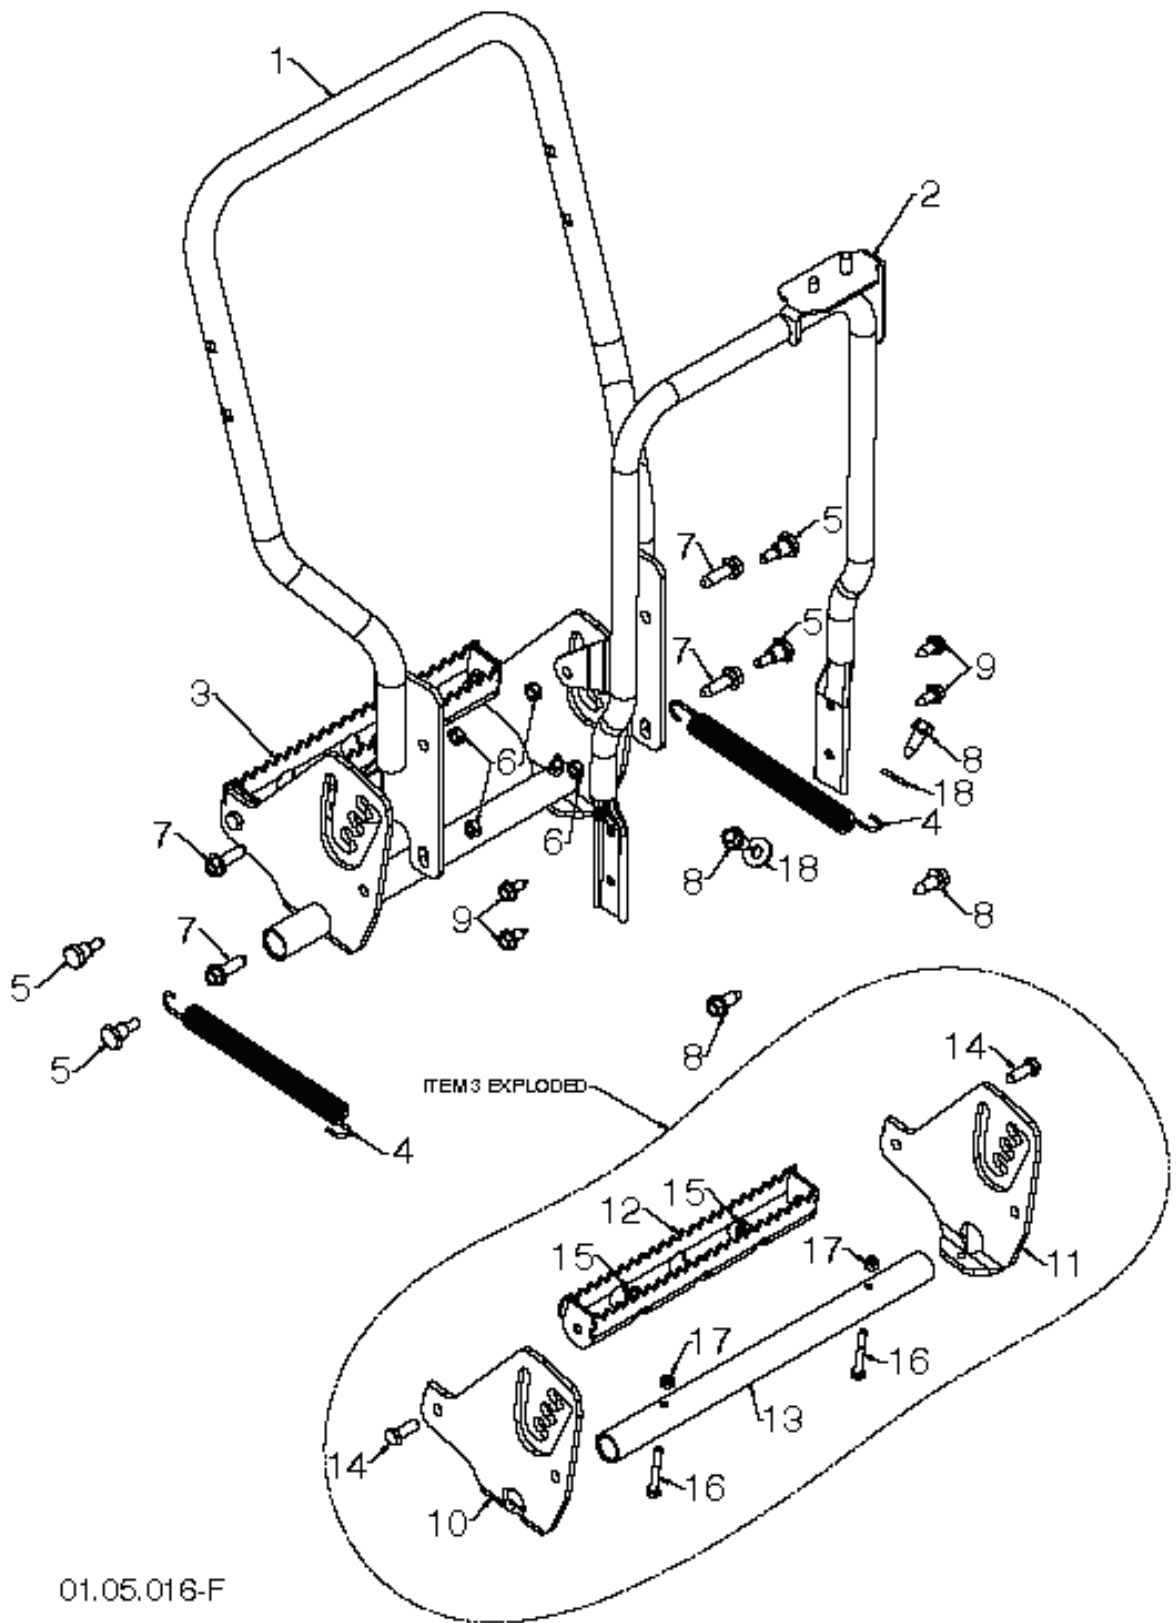

01.01.007-B

REF.	PART NO.	DESCRIPTION	REMARK	QTY.	KIT
1	532429269	ENGINE PLATE		1	

01.14.009-B

REF.	PART NO.	DESCRIPTION	REMARK	QTY.	KIT
1	532443059	KIT		1	

01.14.014-A

REF.	PART NO.	DESCRIPTION	REMARK	QTY.	KIT
1	532187782	ROD, UPPER, SPEED CONTROL	TOP	1	
2	532187784	ROD	BOTTOM	1	
3	872270505	BOLT		1	
4	532155377	NUT		1	

REF.	PART NO.	DESCRIPTION	REMARK	QTY.	KIT
1	532416288	SPRING		1	
2	532445291	CAM LOCK		1	
3	532443215	SPRING		1	
4	532169675	PIN		1	
5	817060410	SCREW		1	
6	532429112	WRENCH		1	

01.10.050-A

REF.	PART NO.	DESCRIPTION	REMARK	QTY.	KIT
1	532421351	CONSOLE		1	
2	532417760	SWITCH		1	
3	532175262	SCREW		1	
4	532184471	SCREW		1	
5	532421448	FRAME		1	
6	580627801	HEADLIGHT		1	
7	580526501	COVER		1	

01.05.016-F

REF.	PART NO.	DESCRIPTION	REMARK	QTY.	KIT
1	580750402	HANDLE ASSY		1	
2	532443617	SUPPORT		1	
3	580790301	FOOT PLATE		1	
4	532443248	SPRING		1	
5	532443660	BOLT		1	
6	873930500	NUT		1	
7	817060620	SCREW		1	
8	817000616	SCREW		1	
9	817000510	BOLT		1	
10	580949901	PLATE		1	
11	580949902	PLATE		1	
12	580950001	PEDAL		1	
13	580950101	TUBE		1	
14	874780616	BOLT		1	
15	873800600	NUT		1	
16	874760432	BOLT		1	
17	873800400	NUT		1	
18	532851074	WASHER		1	