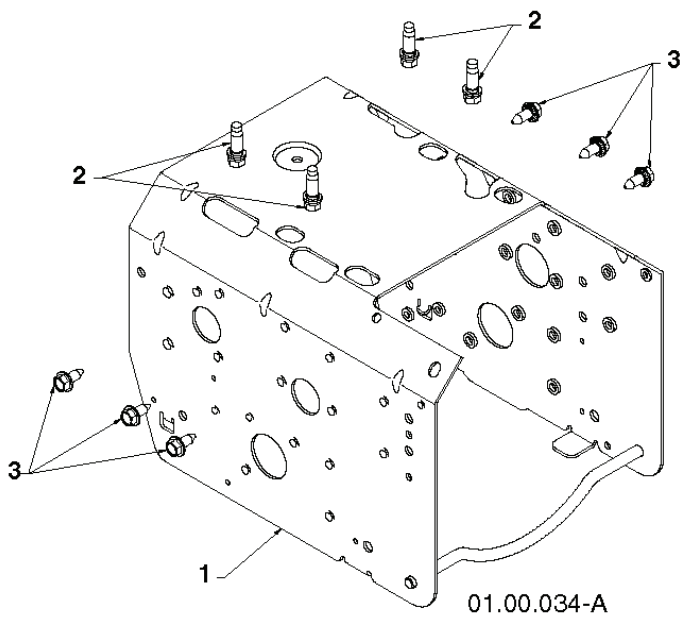

1827 EXLT, 96193007701, 2012-09

SPARE PARTS LIST

01.21.013-B

REF.	PART NO.	DESCRIPTION	REMARK	QTY.	KIT
1	532428685	BELT COVER		1	

REF.	PART NO.	DESCRIPTION	REMARK	QTY.	KIT
-	532443326	ENGINE	LCT PW4HK191150781E	1	
1	532429203	FRAME		1	
2	532150406	BOLT		1	
3	532428867	BOLT		1	

01.21.022-F

REF.	PART NO.	DESCRIPTION	REMARK	QTY.	KIT
1	532419888	BELT		1	
2	532428454	BELT		1	
3	532429293	BRACKET		1	
4	532180523	PULLEY		1	
5	532429270	BRACKET		1	
6	532426589	NUT		1	
7	874780524	BOLT		1	
8	532424297	BOLT		1	
9	532751153	NUT		1	
10	817000510	BOLT		1	
11	532187786	ARM, IDLER		1	
12	532446227	PULLEY		1	
13	532059289	WASHER		1	
14	873800500	LOCK NUT		1	
15	874780520	BOLT		1	
16	532851084	SCREW		1	
17	819132005	WASHER		1	
18	532425934	PULLEY		1	
19	532425933	PULLEY		1	
20	874610516	SCREW		1	
21	810040500	WASHER		1	
22	580633002	GUIDE		1	
23	532155415	WASHER		1	
24	532175331	BUSHING		1	
25	874610520	SCREW CAP		1	
26	874760608	SCREW		1	

01.01.007-B

REF.	PART NO.	DESCRIPTION	REMARK	QTY.	KIT
1	532429269	ENGINE PLATE		1	

01.14.009-B

REF.	PART NO.	DESCRIPTION	REMARK	QTY.	KIT
1	532443059	KIT		1	

01.14.014-A

REF.	PART NO.	DESCRIPTION	REMARK	QTY.	KIT
1	532187782	ROD, UPPER, SPEED CONTROL	TOP	1	
2	532187784	ROD	BOTTOM	1	
3	872270505	BOLT		1	
4	532155377	NUT		1	

01.14.003-B

REF.	PART NO.	DESCRIPTION	REMARK	QTY.	KIT
1	532198563	POWER CORD		1	
2	532169675	PIN		1	
3	532429112	WRENCH		1	
4	532184505	SPRING		1	
5	532179829	BOLT		1	
6	532191730	NUT		1	
7	872250505	BOLT		1	
8	532751153	NUT		1	
9	873800600	NUT		1	
10	819131316	WASHER		1	
11	532192090	BOLT		1	
12	873800400	NUT		1	