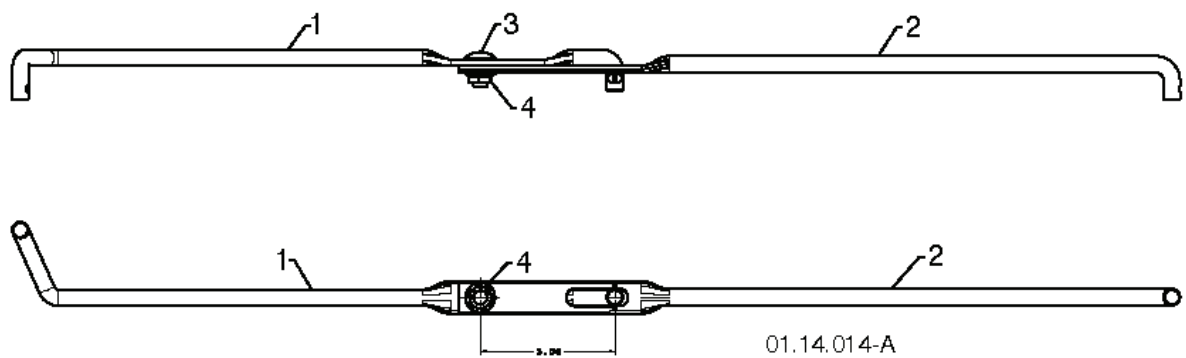

01.01.007-B

REF.	PART NO.	DESCRIPTION	REMARK	QTY.	KIT
1	532429269	ENGINE PLATE		1	

01.14.009-B

REF.	PART NO.	DESCRIPTION	REMARK	QTY.	KIT
1	532443059	KIT		1	

01.14.014-A

REF.	PART NO.	DESCRIPTION	REMARK	QTY.	KIT
1	532187782	ROD, UPPER, SPEED CONTROL	TOP	1	
2	532187784	ROD	BOTTOM	1	
3	872270505	BOLT		1	
4	532155377	NUT		1	