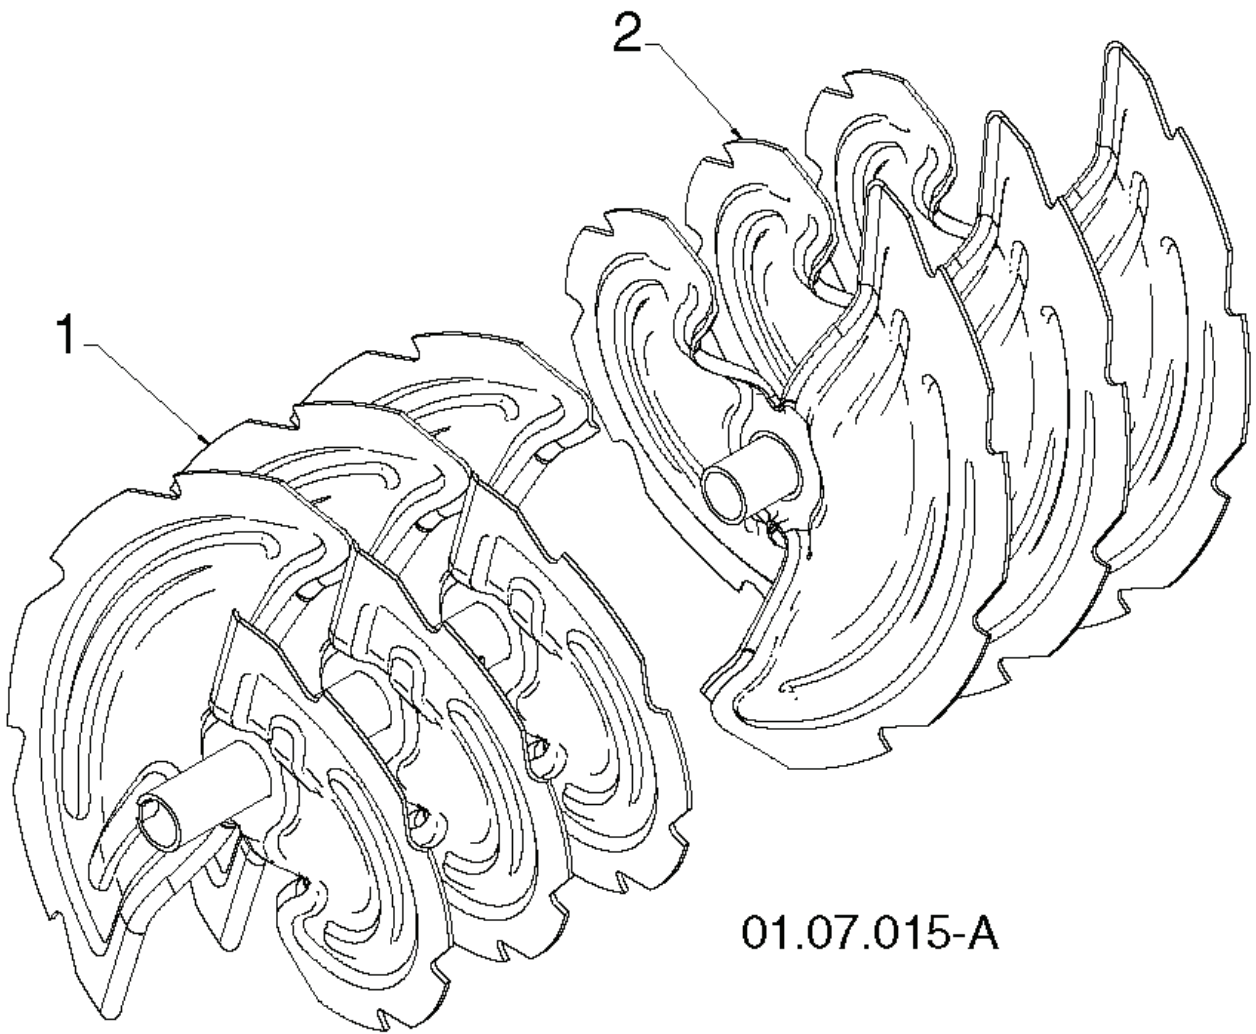

01.21.022-F

REF.	PART NO.	DESCRIPTION	REMARK	QTY.	KIT
1	532419888	BELT		1	
2	532428454	BELT		1	
3	532429293	BRACKET		1	
4	532180523	PULLEY		1	
5	532429270	BRACKET		1	
6	532426589	NUT		1	
7	874780524	BOLT		1	
8	532424297	BOLT		1	
9	532751153	NUT		1	
10	817000510	BOLT		1	
11	532187786	ARM, IDLER		1	
12	532446227	PULLEY		1	
13	532059289	WASHER		1	
14	873800500	LOCK NUT		1	
15	874780520	BOLT		1	
16	532851084	SCREW		1	
17	819132005	WASHER		1	
18	532425934	PULLEY		1	
19	532425933	PULLEY		1	
20	874610516	SCREW		1	
21	810040500	WASHER		1	
22	580633002	GUIDE		1	
23	532155415	WASHER		1	
24	532175331	BUSHING		1	
25	874610520	SCREW CAP		1	
26	874760608	SCREW		1	

01.01.007-B

REF.	PART NO.	DESCRIPTION	REMARK	QTY.	KIT
1	532429269	ENGINE PLATE		1	

01.14.009-B

REF.	PART NO.	DESCRIPTION	REMARK	QTY.	KIT
1	532443059	KIT		1	

01.14.014-A

REF.	PART NO.	DESCRIPTION	REMARK	QTY.	KIT
1	532187782	ROD, UPPER, SPEED CONTROL	TOP	1	
2	532187784	ROD	BOTTOM	1	
3	872270505	BOLT		1	
4	532155377	NUT		1	

01.14.003-B

REF.	PART NO.	DESCRIPTION	REMARK	QTY.	KIT
1	532198563	POWER CORD		1	
2	532169675	PIN		1	
3	532429112	WRENCH		1	
4	532184505	SPRING		1	
5	532179829	BOLT		1	
6	532191730	NUT		1	
7	872250505	BOLT		1	
8	532751153	NUT		1	
9	873800600	NUT		1	
10	819131316	WASHER		1	
11	532192090	BOLT		1	
12	873800400	NUT		1	

01.07.025-D

REF.	PART NO.	DESCRIPTION	REMARK	QTY.	KIT
1	532188170	HOLDER		1	
2	532427762	BEARING		1	
3	532179582	SCREW		1	
4	874780426	SCREW		1	
5	873800400	NUT		1	

01.07.015-A

REF.	PART NO.	DESCRIPTION	REMARK	QTY.	KIT
1	532426957	AUGER	LH	1	
2	532426958	AUGER	RH	1	