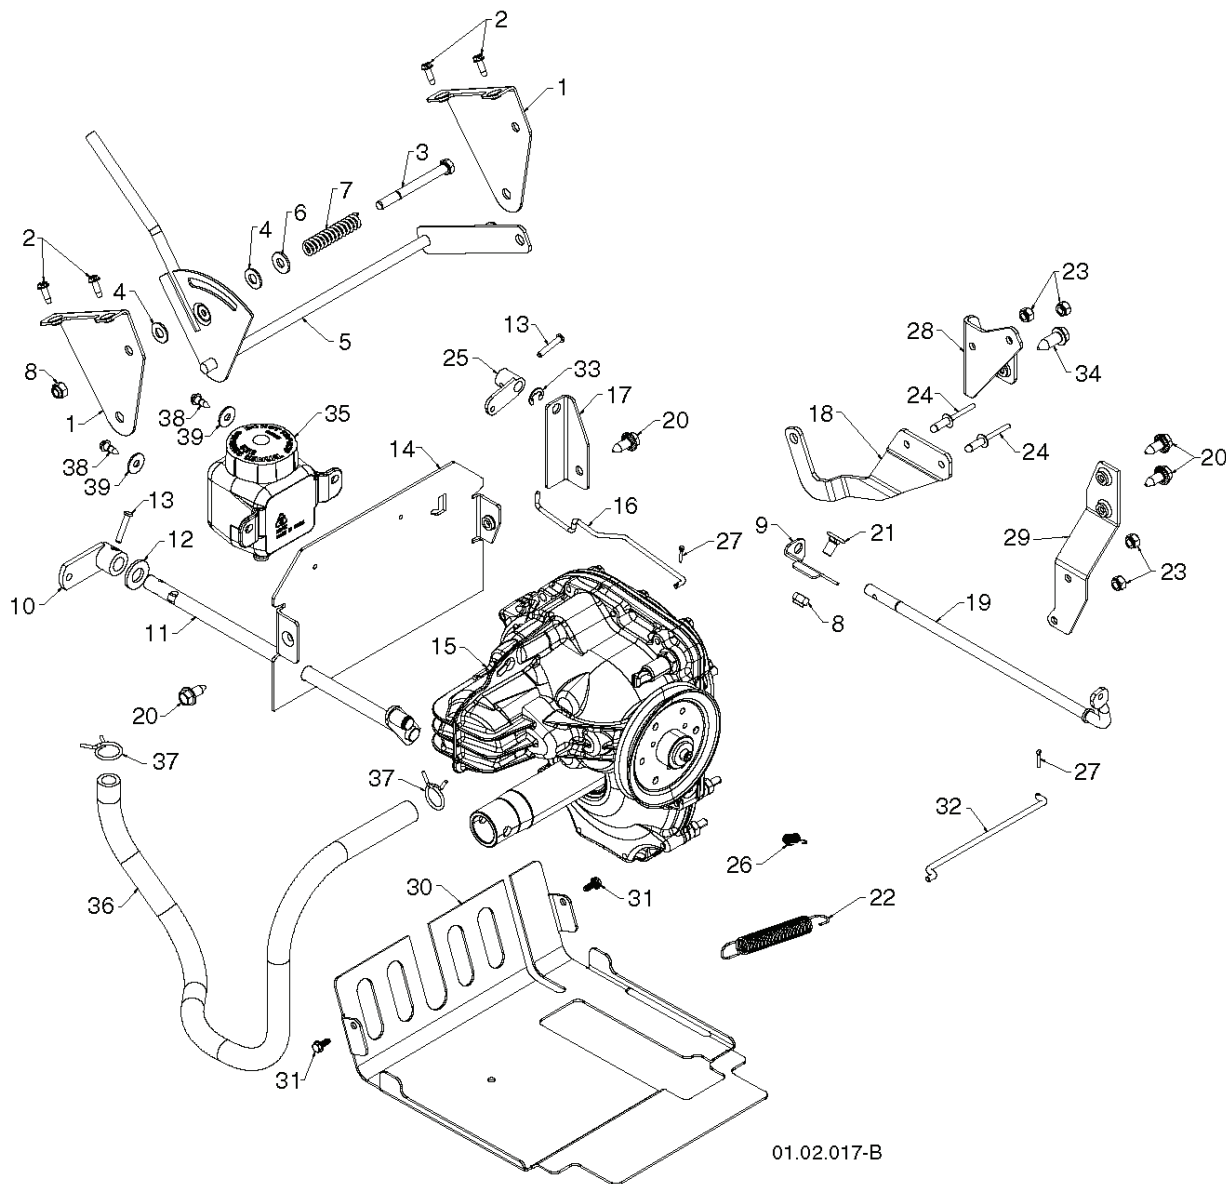

1830 EXLT, 96193007800, 2011-07

SPARE PARTS LIST

REF.	PART NO.	DESCRIPTION	REMARK	QTY.	KIT
1	532438629	CABLE		1	
2	874041024	SCREW		1	

01.09.010-B

REF.	PART NO.	DESCRIPTION	REMARK	QTY.	KIT
1	532428272	LEVER		1	
2	817501010	SCREW		1	
*3	532420678	BRACKET	SERVICE PART	1	
*4	532405932	BRACKET	SERVICE PART	1	
*5	532420675	PULLEY	SERVICE PART	1	
*6	532428273	CABLE ASSY	SERVICE PART	1	
*7	532428310	CABLE ASSY	SERVICE PART	1	

01.02.017-B

REF.	PART NO.	DESCRIPTION	REMARK	QTY.	KIT
1	532443344	BRACKET		1	
2	817501010	SCREW		1	
3	874760552	CAPSCREW		1	
4	532179246	WASHER		1	
5	532192001	LEVER ASSY		1	
6	532155415	WASHER		1	
7	532192195	SPRING		1	
8	873800500	LOCK NUT		1	
9	532429803	BRACKET		1	
10	532443191	ARM		1	
11	532427542	SHAFT		1	
12	532188906	VALVE DE VIDANGE MOTEUR		1	
13	532198580	PIN		1	
14	532407868	PLATE		1	
15	532445058	TRANSMISSION		1	
16	532193256	ROD		1	
17	532429805	BRACKET		1	
18	532187787	SPEED CONTROL ARM, HYDRO		1	
19	532198251	CLUTCH		1	
20	532428867	BOLT		1	
21	532180355	BOLT		1	
22	532178828	SPRING		1	
23	873800400	NUT		1	
24	532191995	POP RIVET		1	
25	532198249	CLUTCH		1	
26	532192873	SPRING		1	
27	532700279	CLIP		1	
28	532407858	BRACKET		1	
29	532414771	STRAP		1	
30	532444233	PAN		1	
31	532443384	SCREW		1	
32	532198250	CLUTCH		1	
33	532428288	E-RING		1	
34	817060516	SCREW		1	
35	574811301	TANK		1	
36	532445059	HOSE		1	
37	532445298	CLAMP		1	
38	532184471	SCREW		1	
39	532053847	WASHER		1	

01.12.012-A.

REF.	PART NO.	DESCRIPTION	REMARK	QTY.	KIT
1	532421763	ROD		1	
2	532429832	ROD		1	
3	532187782	ROD, UPPER, SPEED CONTROL		1	
4	532187784	ROD		1	
5	532180447	SLEEVE		1	
6	532192091	SLEEVE, SPRING		1	
7	532178669	SPRING		1	
8	532180926	SPRING		1	
9	872270505	BOLT		1	
10	532155377	NUT		1	
11	532169675	PIN		1	