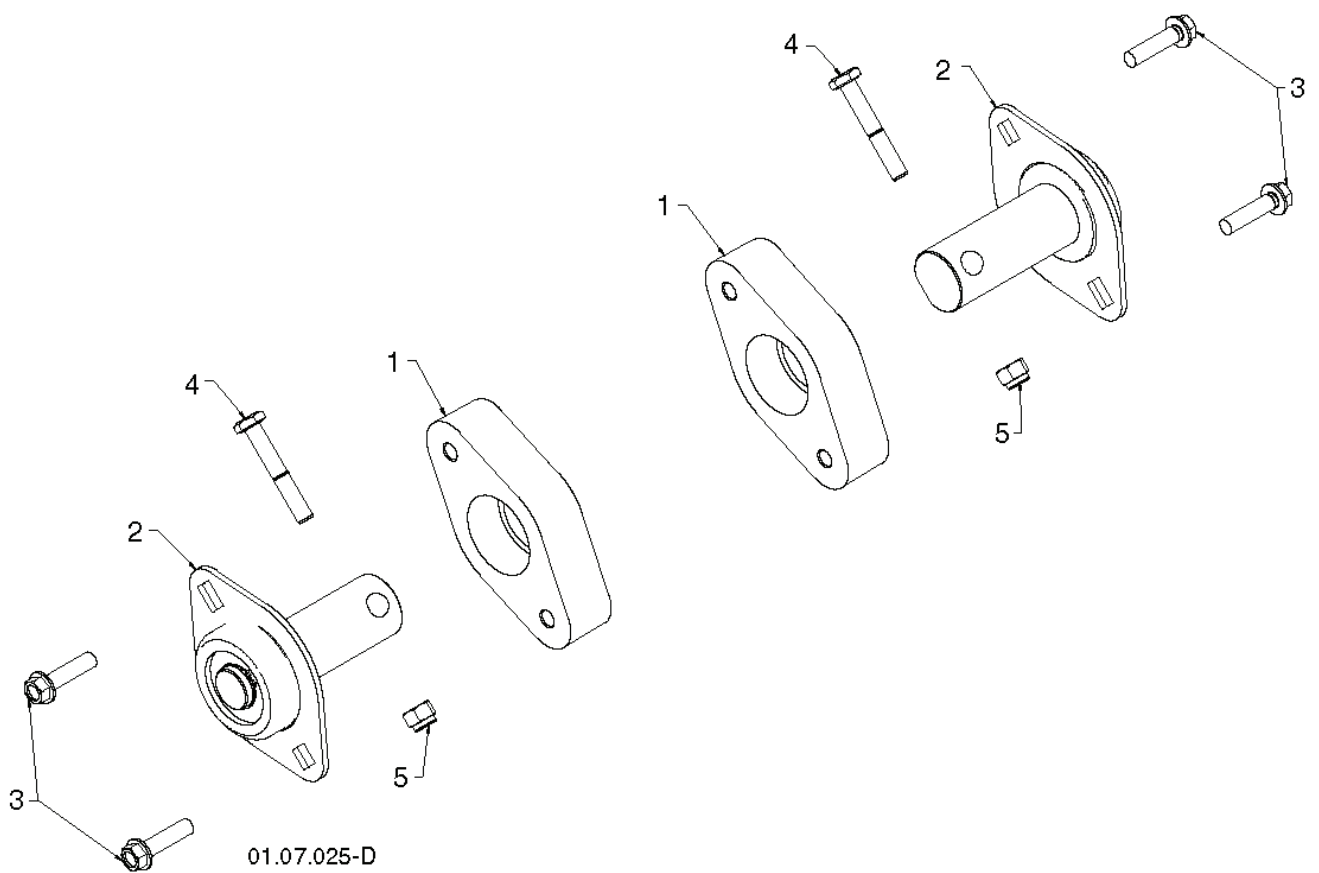

01.14.014-A

REF.	PART NO.	DESCRIPTION	REMARK	QTY.	KIT
1	532187782	ROD, UPPER, SPEED CONTROL	TOP	1	
2	532187784	ROD	BOTTOM	1	
3	872270505	BOLT		1	
4	532155377	NUT		1	

01.07.015-A

REF.	PART NO.	DESCRIPTION	REMARK	QTY.	KIT
1	532426959	AUGER	LH	1	
2	532435554	AUGER	RH	1	

01.17.002-B

REF.	PART NO.	DESCRIPTION	REMARK	QTY.	KIT
1	532182516	WEIGHT AUGER HOUSING 30		1	
2	872110510	BOLT		1	
3	532751153	NUT		1	
4	819112206	WASHER		1	

01.07.030-A

REF.	PART NO.	DESCRIPTION	REMARK	QTY.	KIT
1	532445125	HOUSING		1	
2	532416270	BAR		1	
3	872270505	BOLT		1	
4	532155377	NUT		1	
5	532443290	BRACKET		1	
6	532443291	BRACKET		1	
7	532163183	BOLT		1	
8	532427942	NUT		1	

01.07.025-D

REF.	PART NO.	DESCRIPTION	REMARK	QTY.	KIT
1	532188170	HOLDER		1	
2	532430691	BALL BEARING		1	
3	532179582	SCREW		1	
4	874780426	SCREW		1	
5	873800400	NUT		1	

01.11.002-B

REF.	PART NO.	DESCRIPTION	REMARK	QTY.	KIT
1	532407834	SKID PLATE		1	
2	872270506	BOLT		1	
3	532751153	NUT		1	