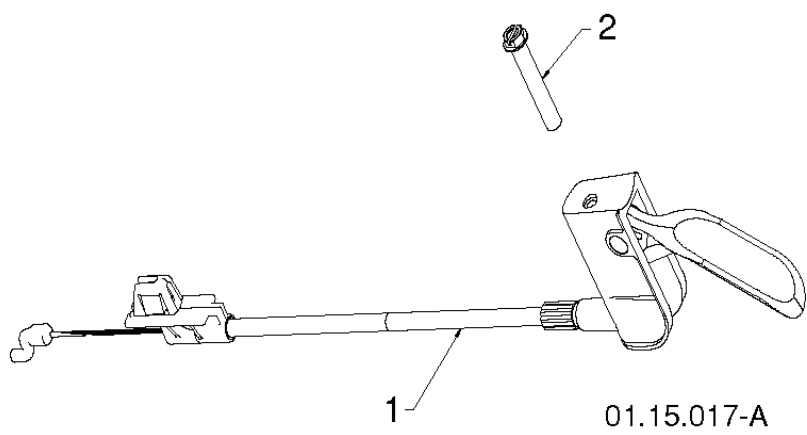

1830 EXLT, 96193007800, 2011-07

SPARE PARTS LIST

REF.	PART NO.	DESCRIPTION	REMARK	QTY.	KIT
1	532438629	CABLE		1	
2	874041024	SCREW		1	

01.09.010-B

REF.	PART NO.	DESCRIPTION	REMARK	QTY.	KIT
1	532428272	LEVER		1	
2	817501010	SCREW		1	
*3	532420678	BRACKET	SERVICE PART	1	
*4	532405932	BRACKET	SERVICE PART	1	
*5	532420675	PULLEY	SERVICE PART	1	
*6	532428273	CABLE ASSY	SERVICE PART	1	
*7	532428310	CABLE ASSY	SERVICE PART	1	

01.02.017-B

REF.	PART NO.	DESCRIPTION	REMARK	QTY.	KIT
1	532443344	BRACKET		1	
2	817501010	SCREW		1	
3	874760552	CAPSCREW		1	
4	532179246	WASHER		1	
5	532192001	LEVER ASSY		1	
6	532155415	WASHER		1	
7	532192195	SPRING		1	
8	873800500	LOCK NUT		1	
9	532429803	BRACKET		1	
10	532443191	ARM		1	
11	532427542	SHAFT		1	
12	532188906	VALVE DE VIDANGE MOTEUR		1	
13	532198580	PIN		1	
14	532407868	PLATE		1	
15	532445058	TRANSMISSION		1	
16	532193256	ROD		1	
17	532429805	BRACKET		1	
18	532187787	SPEED CONTROL ARM, HYDRO		1	
19	532198251	CLUTCH		1	
20	532428867	BOLT		1	
21	532180355	BOLT		1	
22	532178828	SPRING		1	
23	873800400	NUT		1	
24	532191995	POP RIVET		1	
25	532198249	CLUTCH		1	
26	532192873	SPRING		1	
27	532700279	CLIP		1	
28	532407858	BRACKET		1	
29	532414771	STRAP		1	
30	532444233	PAN		1	
31	532443384	SCREW		1	
32	532198250	CLUTCH		1	
33	532428288	E-RING		1	
34	817060516	SCREW		1	
35	574811301	TANK		1	
36	532445059	HOSE		1	
37	532445298	CLAMP		1	
38	532184471	SCREW		1	
39	532053847	WASHER		1	

01.05.016-B

REF.	PART NO.	DESCRIPTION	REMARK	QTY.	KIT
1	532444232	TUBE		1	
2	532443617	SUPPORT		1	
3	532443555	BRACKET		1	
4	532443248	SPRING		1	
5	532443660	BOLT		1	
6	873930500	NUT		1	
7	817060620	SCREW		1	
8	817000616	SCREW		1	
9	817000510	BOLT		1	
10	532442844	GUIDE PLATE		1	
11	532442845	GUIDE PLATE		1	
12	532442846	PEDAL		1	
13	532442849	TUBE		1	
14	874780616	BOLT		1	
15	873800600	NUT		1	
16	874760432	BOLT		1	
17	873800400	NUT		1	