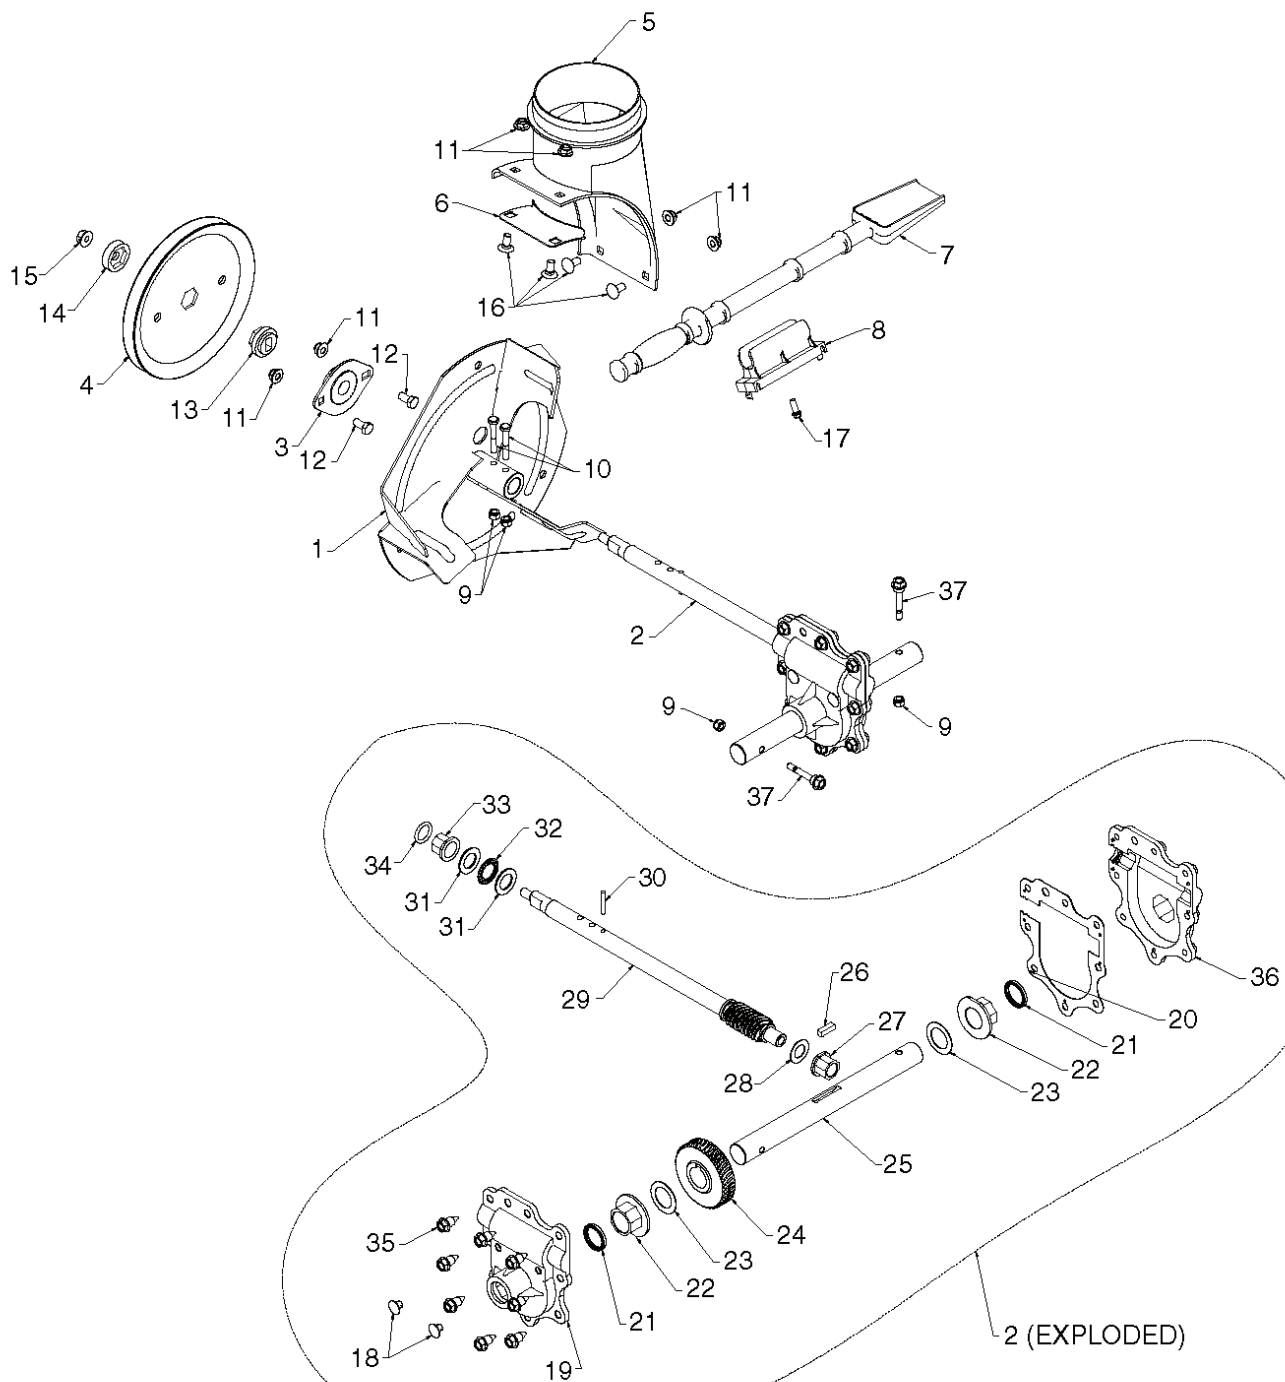

01.05.016-B

REF.	PART NO.	DESCRIPTION	REMARK	QTY.	KIT
1	532444232	TUBE		1	
2	532443617	SUPPORT		1	
3	532443555	BRACKET		1	
4	532443248	SPRING		1	
5	532443660	BOLT		1	
6	873930500	NUT		1	
7	817060620	SCREW		1	
8	817000616	SCREW		1	
9	817000510	BOLT		1	
10	532442844	GUIDE PLATE		1	
11	532442845	GUIDE PLATE		1	
12	532442846	PEDAL		1	
13	532442849	TUBE		1	
14	874780616	BOLT		1	
15	873800600	NUT		1	
16	874760432	BOLT		1	
17	873800400	NUT		1	

01.14.014-A

REF.	PART NO.	DESCRIPTION	REMARK	QTY.	KIT
1	532187782	ROD, UPPER, SPEED CONTROL	TOP	1	
2	532187784	ROD	BOTTOM	1	
3	872270505	BOLT		1	
4	532155377	NUT		1	

01.07.015-A

REF.	PART NO.	DESCRIPTION	REMARK	QTY.	KIT
1	532426959	AUGER	LH	1	
2	532435554	AUGER	RH	1	

01.07.025-D

REF.	PART NO.	DESCRIPTION	REMARK	QTY.	KIT
1	532188170	HOLDER		1	
2	532430691	BALL BEARING		1	
3	532179582	SCREW		1	
4	874780426	SCREW		1	
5	873800400	NUT		1	

01.11.002-B

REF.	PART NO.	DESCRIPTION	REMARK	QTY.	KIT
1	532407834	SKID PLATE		1	
2	872270506	BOLT		1	
3	532751153	NUT		1	

REF.	PART NO.	DESCRIPTION	REMARK	QTY.	KIT
-	532443326	ENGINE	COMPLETE LCT ENGINE PW4HK191150781DE	1	
1	532429203	FRAME		1	
2	532150406	BOLT		1	
3	532428867	BOLT		1	

01.14.003-B

REF.	PART NO.	DESCRIPTION	REMARK	QTY.	KIT
1	532198563	POWER CORD		1	
2	532169675	PIN		1	
3	532429112	WRENCH		1	
4	532184505	SPRING		1	
5	532179829	BOLT		1	
6	532191730	NUT		1	
7	872250505	BOLT		1	
8	532751153	NUT		1	
9	873800600	NUT		1	
10	819131316	WASHER		1	
11	532192090	BOLT		1	
12	873800400	NUT		1	