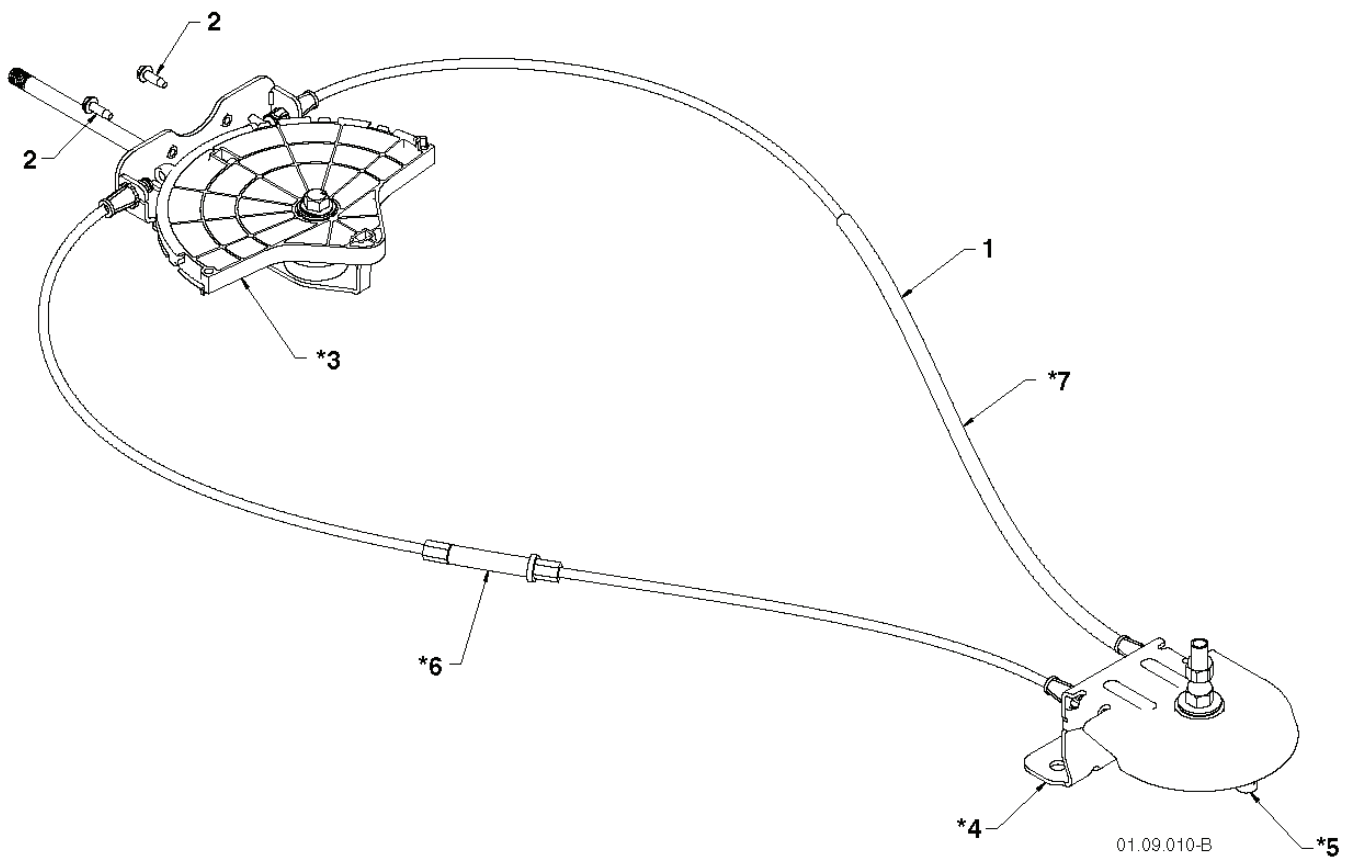

1830 EXLT, 96193007800, 2011-07

SPARE PARTS LIST

REF.	PART NO.	DESCRIPTION	REMARK	QTY.	KIT
1	532438629	CABLE		1	
2	874041024	SCREW		1	

01.09.010-B

REF.	PART NO.	DESCRIPTION	REMARK	QTY.	KIT
1	532428272	LEVER		1	
2	817501010	SCREW		1	
*3	532420678	BRACKET	SERVICE PART	1	
*4	532405932	BRACKET	SERVICE PART	1	
*5	532420675	PULLEY	SERVICE PART	1	
*6	532428273	CABLE ASSY	SERVICE PART	1	
*7	532428310	CABLE ASSY	SERVICE PART	1	

01.02.017-B

REF.	PART NO.	DESCRIPTION	REMARK	QTY.	KIT
1	532443344	BRACKET		1	
2	817501010	SCREW		1	
3	874760552	CAPSCREW		1	
4	532179246	WASHER		1	
5	532192001	LEVER ASSY		1	
6	532155415	WASHER		1	
7	532192195	SPRING		1	
8	873800500	LOCK NUT		1	
9	532429803	BRACKET		1	
10	532443191	ARM		1	
11	532427542	SHAFT		1	
12	532188906	VALVE DE VIDANGE MOTEUR		1	
13	532198580	PIN		1	
14	532407868	PLATE		1	
15	532445058	TRANSMISSION		1	
16	532193256	ROD		1	
17	532429805	BRACKET		1	
18	532187787	SPEED CONTROL ARM, HYDRO		1	
19	532198251	CLUTCH		1	
20	532428867	BOLT		1	
21	532180355	BOLT		1	
22	532178828	SPRING		1	
23	873800400	NUT		1	
24	532191995	POP RIVET		1	
25	532198249	CLUTCH		1	
26	532192873	SPRING		1	
27	532700279	CLIP		1	
28	532407858	BRACKET		1	
29	532414771	STRAP		1	
30	532444233	PAN		1	
31	532443384	SCREW		1	
32	532198250	CLUTCH		1	
33	532428288	E-RING		1	
34	817060516	SCREW		1	
35	574811301	TANK		1	
36	532445059	HOSE		1	
37	532445298	CLAMP		1	
38	532184471	SCREW		1	
39	532053847	WASHER		1	

01.05.016-B

REF.	PART NO.	DESCRIPTION	REMARK	QTY.	KIT
1	532444232	TUBE		1	
2	532443617	SUPPORT		1	
3	532443555	BRACKET		1	
4	532443248	SPRING		1	
5	532443660	BOLT		1	
6	873930500	NUT		1	
7	817060620	SCREW		1	
8	817000616	SCREW		1	
9	817000510	BOLT		1	
10	532442844	GUIDE PLATE		1	
11	532442845	GUIDE PLATE		1	
12	532442846	PEDAL		1	
13	532442849	TUBE		1	
14	874780616	BOLT		1	
15	873800600	NUT		1	
16	874760432	BOLT		1	
17	873800400	NUT		1	