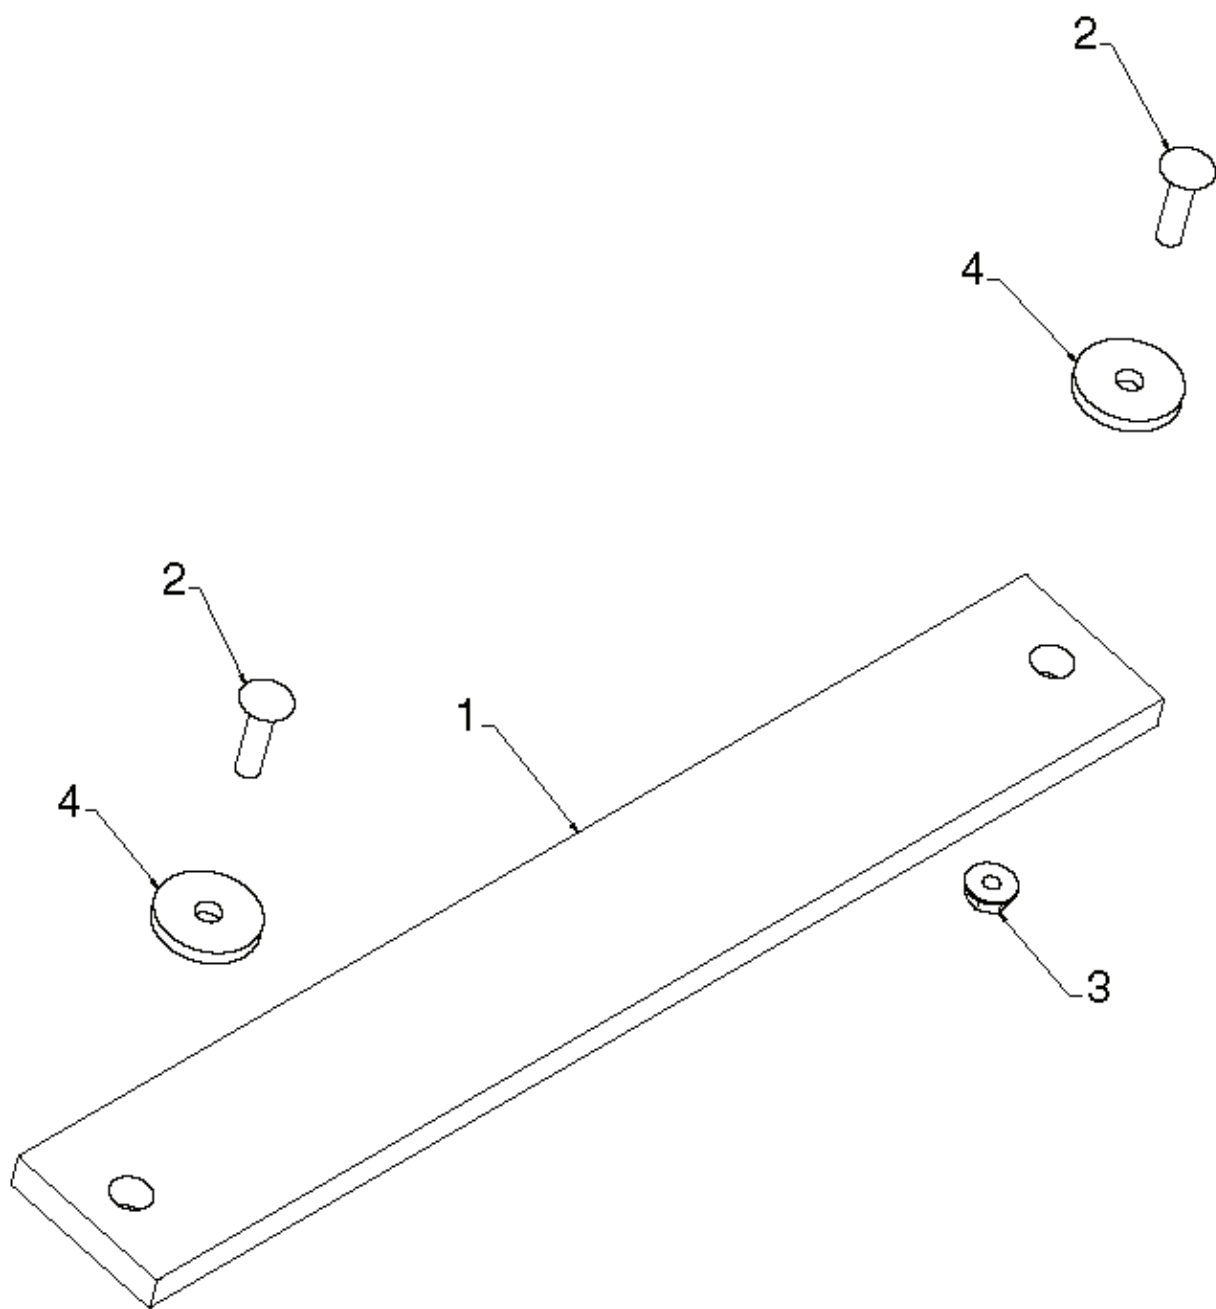

01.05.016-B

REF.	PART NO.	DESCRIPTION	REMARK	QTY.	KIT
1	532444232	TUBE		1	
2	532443617	SUPPORT		1	
3	532443555	BRACKET		1	
4	532443248	SPRING		1	
5	532443660	BOLT		1	
6	873930500	NUT		1	
7	817060620	SCREW		1	
8	817000616	SCREW		1	
9	817000510	BOLT		1	
10	532442844	GUIDE PLATE		1	
11	532442845	GUIDE PLATE		1	
12	532442846	PEDAL		1	
13	532442849	TUBE		1	
14	874780616	BOLT		1	
15	873800600	NUT		1	
16	874760432	BOLT		1	
17	873800400	NUT		1	

01.21.022-B

REF.	PART NO.	DESCRIPTION	REMARK	QTY.	KIT
1	532419888	BELT		1	
2	532428454	BELT		1	
3	532429271	BRACKET		1	
4	532180523	PULLEY		1	
5	532429270	BRACKET		1	
6	532426589	NUT		1	
7	874780524	BOLT		1	
8	532424297	BOLT		1	
9	817000510	BOLT		1	
10	532751153	NUT		1	
11	532427576	BRACKET		1	
12	532446227	PULLEY		1	
13	532059289	WASHER		1	
14	873800500	LOCK NUT		1	
15	874780520	BOLT		1	
16	532851084	SCREW		1	
17	819132005	WASHER		1	
18	532425934	PULLEY		1	
19	532425933	PULLEY		1	
20	874610516	SCREW		1	
21	810040500	WASHER		1	
22	532193607	BELT GUARD		1	
23	811050500	WASHER		1	
24	532175331	BUSHING		1	
25	819112206	WASHER		1	
26	874610520	SCREW CAP		1	
27	874760608	SCREW		1	

01.21.013-B

REF.	PART NO.	DESCRIPTION	REMARK	QTY.	KIT
1	532428685	BELT COVER		1	

01.01.007-B

REF.	PART NO.	DESCRIPTION	REMARK	QTY.	KIT
1	532429269	ENGINE PLATE		1	

01.14.009-B

REF.	PART NO.	DESCRIPTION	REMARK	QTY.	KIT
1	532443059	KIT		1	

01.14.014-A

REF.	PART NO.	DESCRIPTION	REMARK	QTY.	KIT
1	532187782	ROD, UPPER, SPEED CONTROL	TOP	1	
2	532187784	ROD	BOTTOM	1	
3	872270505	BOLT		1	
4	532155377	NUT		1	

01.07.015-A

REF.	PART NO.	DESCRIPTION	REMARK	QTY.	KIT
1	532426959	AUGER	LH	1	
2	532435554	AUGER	RH	1	