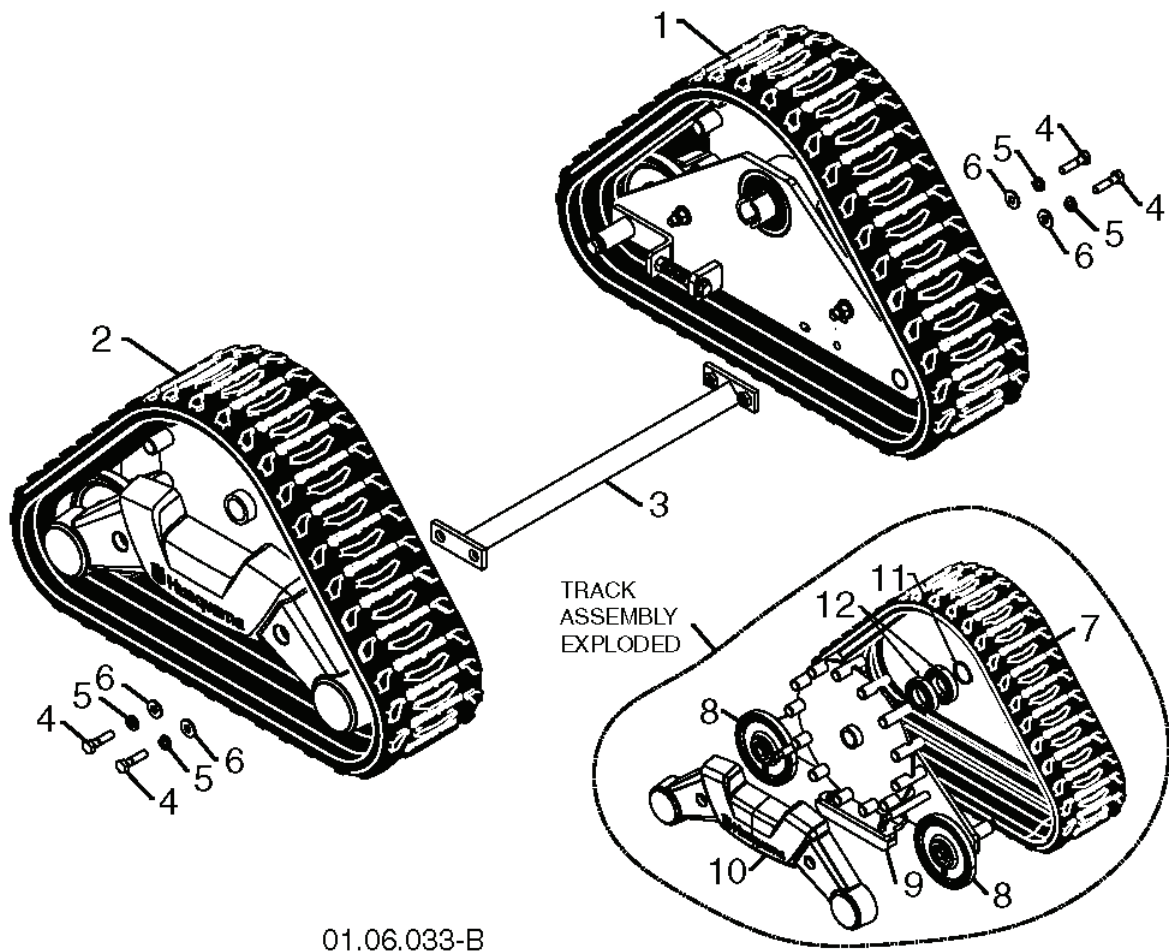

01.06.033-B

REF.	PART NO.	DESCRIPTION	REMARK	QTY.	KIT
1	532443389	WHEEL ASSY	LH	1	
2	532443388	WHEEL ASSY	RH	1	
3	532443267	SUPPORT		1	
4	874610520	SCREW CAP		1	
5	810040500	WASHER		1	
6	532155415	WASHER		1	
7	532443390	BELT	SERVICE PART	1	
8	532443119	WHEEL	SERVICE PART	1	
9	532443391	SKIDS	SERVICE PART	1	
10	532442745	COVER	SERVICE PART	1	
11	532443831	RING	SERVICE PART	1	
12	532443392	BEARING	SERVICE PART	1