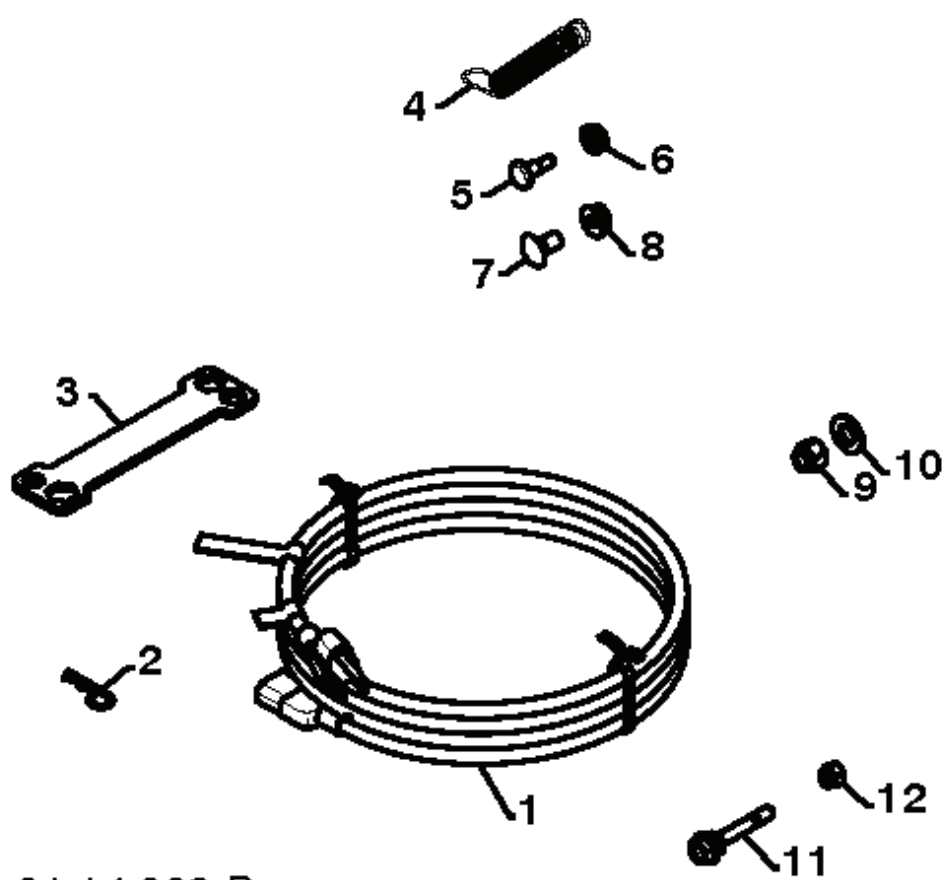

01.14.014-A

REF.	PART NO.	DESCRIPTION	REMARK	QTY.	KIT
1	532187782	ROD, UPPER, SPEED CONTROL	TOP	1	
2	532187784	ROD	BOTTOM	1	
3	872270505	BOLT		1	
4	532155377	NUT		1	

01.07.015-A

REF.	PART NO.	DESCRIPTION	REMARK	QTY.	KIT
1	532426959	AUGER	LH	1	
2	532435554	AUGER	RH	1	

01.07.025-D

REF.	PART NO.	DESCRIPTION	REMARK	QTY.	KIT
1	532188170	HOLDER		1	
2	532430691	BALL BEARING		1	
3	532179582	SCREW		1	
4	874780426	SCREW		1	
5	873800400	NUT		1	

01.11.002-B

REF.	PART NO.	DESCRIPTION	REMARK	QTY.	KIT
1	532407834	SKID PLATE		1	
2	872270506	BOLT		1	
3	532751153	NUT		1	

REF.	PART NO.	DESCRIPTION	REMARK	QTY.	KIT
-	532443326	ENGINE	COMPLETE LCT ENGINE PW4HK191150781DE	1	
1	532429203	FRAME		1	
2	532150406	BOLT		1	
3	532428867	BOLT		1	

01.14.003-B

REF.	PART NO.	DESCRIPTION	REMARK	QTY.	KIT
1	532198563	POWER CORD		1	
2	532169675	PIN		1	
3	532429112	WRENCH		1	
4	532184505	SPRING		1	
5	532179829	BOLT		1	
6	532191730	NUT		1	
7	872250505	BOLT		1	
8	532751153	NUT		1	
9	873800600	NUT		1	
10	819131316	WASHER		1	
11	532192090	BOLT		1	
12	873800400	NUT		1	

01.07.026-E

REF.	PART NO.	DESCRIPTION	REMARK	QTY.	KIT
1	532184105	IMPELLER		1	
2	532427148	GEARBOX ASSEMBLY		1	
3	532188909	BEARING		1	
4	532427146	PULLEY		1	
5	532442438	CHUTE		1	
6	532184095	PLATE		1	
7	532192199	TOOL		1	
8	532405400	CLAMP		1	
9	873800400	NUT		1	
10	874780426	SCREW		1	
11	532427942	NUT		1	
12	532163183	BOLT		1	
13	532427145	HUB		1	
14	532427154	SLEEVE		1	
15	532145212	NUT		1	
16	532180355	BOLT		1	
17	532194189	SCREW		1	
18	532407760	PLUG		1	
19	532427302	COVER	RH	1	
20	532427345	GASKET		1	
21	532407770	SEALING		1	
22	532407762	BUSHING		1	
23	532174697	WASHER		1	
24	532407763	GEAR		1	
25	532407764	SHAFT		1	
26	532189282	KEY		1	
27	532407758	BUSHING		1	
28	532174683	WASHER		1	
29	532427147	SHAFT		1	
30	532184205	PIN		1	
31	532174681	WASHER		1	
32	532174684	BEARING		1	
33	532407769	BUSHING		1	
34	532407768	O-RING		1	
35	532407767	SCREW		1	
36	532427317	COVER	LH	1	
37	532192090	BOLT		1	