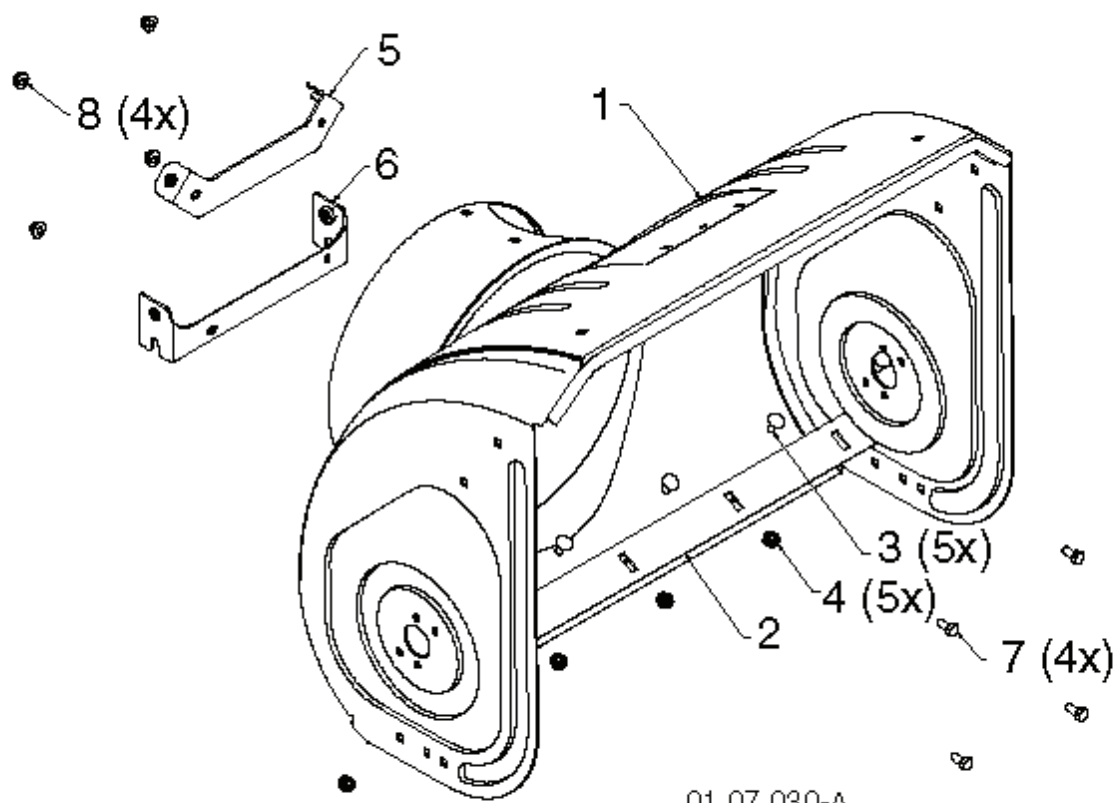

01.07.030-A

REF.	PART NO.	DESCRIPTION	REMARK	QTY.	KIT
1	532445125	HOUSING		1	
2	532416270	BAR		1	
3	872270505	BOLT		1	
4	532155377	NUT		1	
5	532443290	BRACKET		1	
6	532443291	BRACKET		1	
7	532163183	BOLT		1	
8	532427942	NUT		1