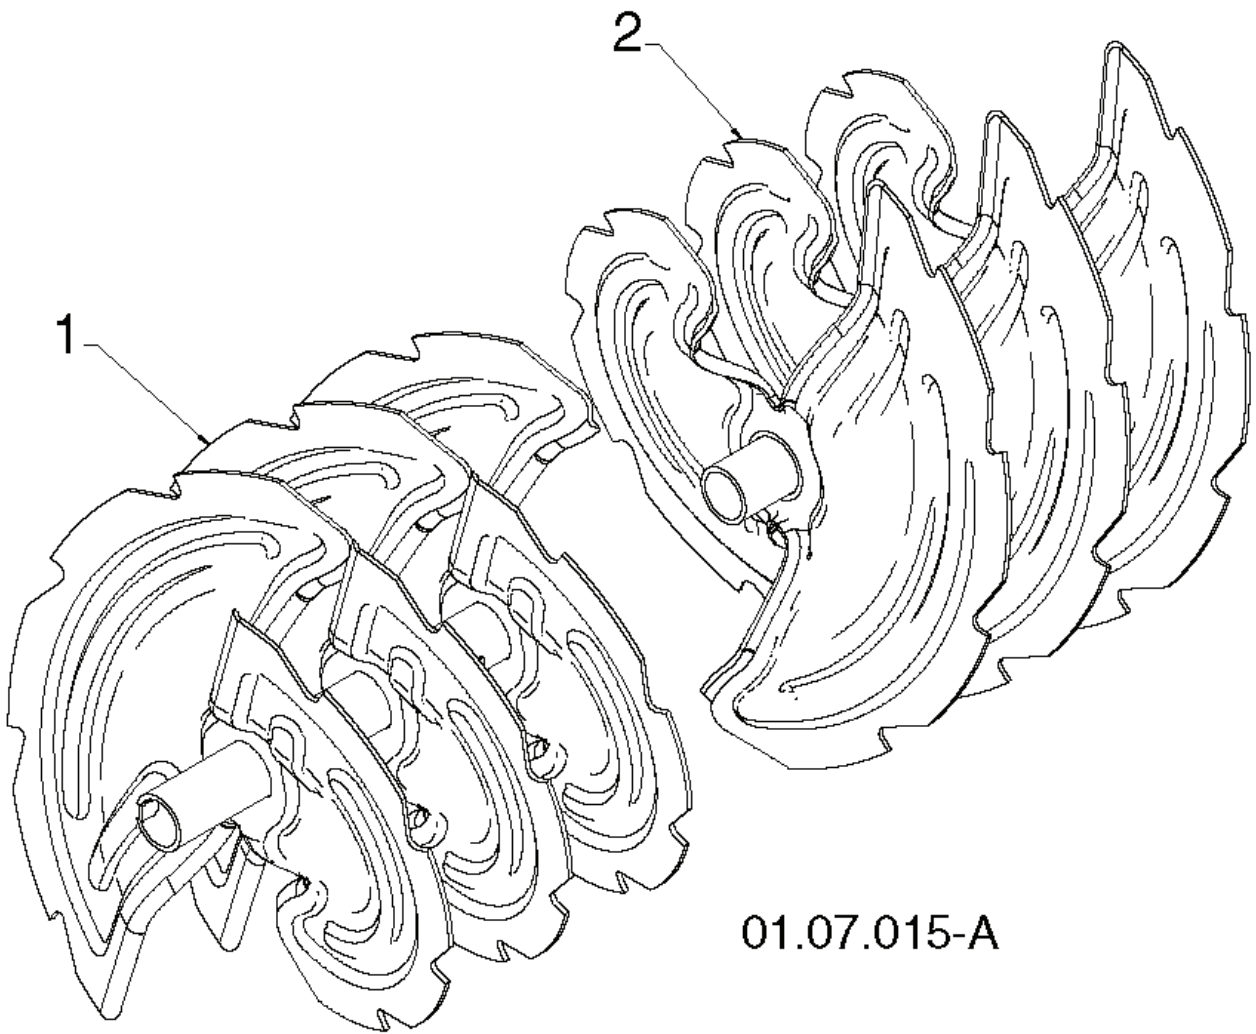

01.14.014-A

REF.	PART NO.	DESCRIPTION	REMARK	QTY.	KIT
1	532187782	ROD, UPPER, SPEED CONTROL	TOP	1	
2	532187784	ROD	BOTTOM	1	
3	872270505	BOLT		1	
4	532155377	NUT		1	

01.07.015-A

REF.	PART NO.	DESCRIPTION	REMARK	QTY.	KIT
1	532426959	AUGER	LH	1	
2	532435554	AUGER	RH	1	