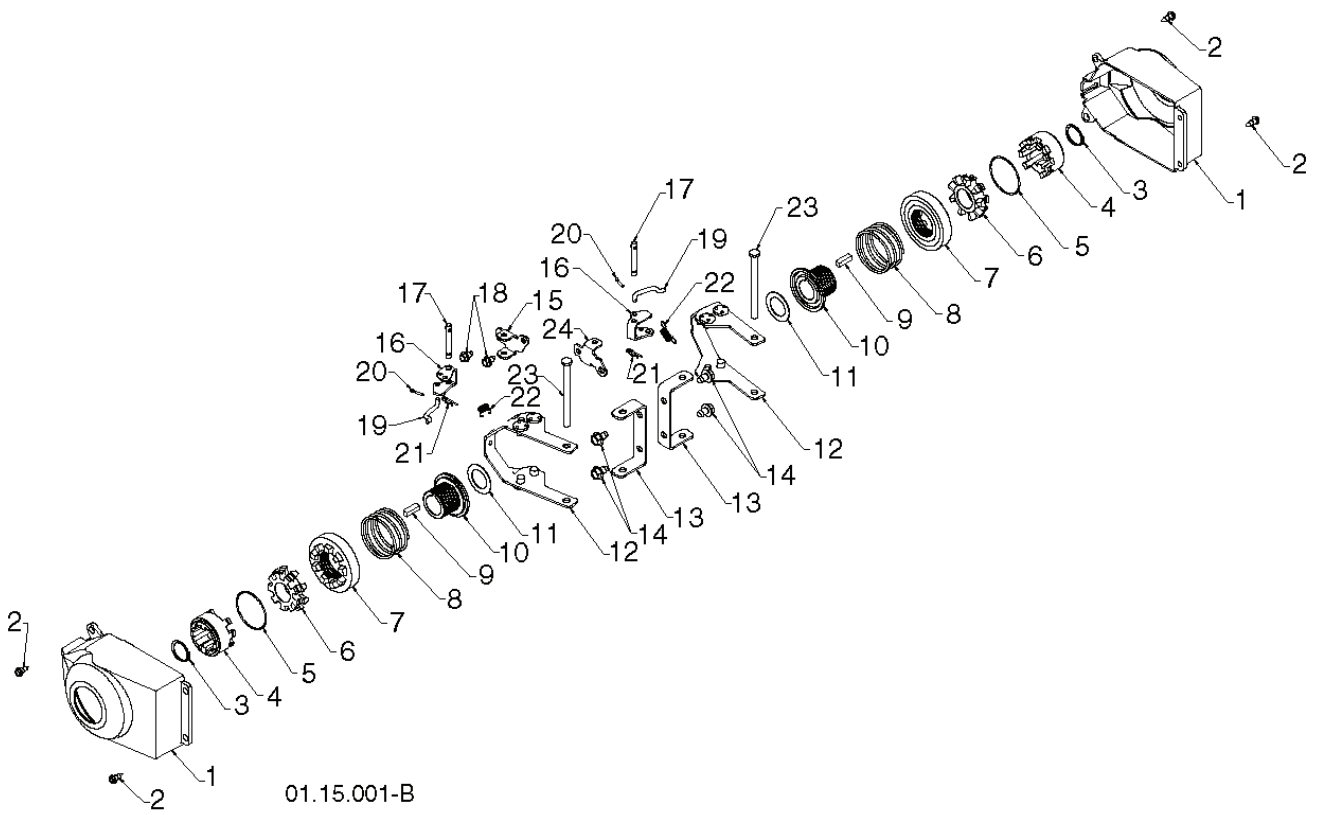

01.15.001-B

REF.	PART NO.	DESCRIPTION	REMARK	QTY.	KIT
1	532405161	COVER		1	
2	532184471	SCREW		1	
3	812000045	RETAINER RING		1	
4	532192126	PINION		1	
5	532182466	RING		1	
6	532187622	WHEEL		1	
7	532443884	SLIDE		1	
8	532179139	SPRING		1	
9	532189282	KEY		1	
10	532194940	PLUG		1	
11	532174697	WASHER		1	
12	532445266	YOKE		1	
13	532184197	BRACKET		1	
14	817490508	SCREW		1	
15	532199511	BRACKET		1	
16	532199518	BRACKET		1	
17	532181847	PEN		1	
18	817600406	SCREW		1	
19	532405077	LINK		1	
20	532700279	CLIP		1	
21	532085179	CLIP		1	
22	532193885	SPRING		1	
23	532182015	PEN		1	
24	532199512	BRACKET		1