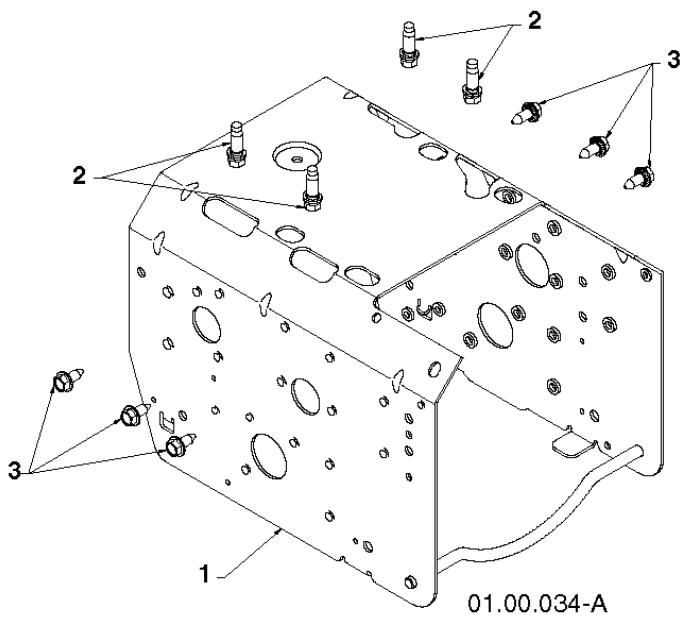

01.14.014-A

REF.	PART NO.	DESCRIPTION	REMARK	QTY.	KIT
1	532187782	ROD, UPPER, SPEED CONTROL	TOP	1	
2	532187784	ROD	BOTTOM	1	
3	872270505	BOLT		1	
4	532155377	NUT		1	

01.07.015-A

REF.	PART NO.	DESCRIPTION	REMARK	QTY.	KIT
1	532426959	AUGER	LH	1	
2	532435554	AUGER	RH	1	

01.17.002-B

REF.	PART NO.	DESCRIPTION	REMARK	QTY.	KIT
1	532182516	WEIGHT AUGER HOUSING 30		1	
2	872110510	BOLT		1	
3	532751153	NUT		1	
4	819112206	WASHER		1	

01.07.030-A

REF.	PART NO.	DESCRIPTION	REMARK	QTY.	KIT
1	532445125	HOUSING		1	
2	532416270	BAR		1	
3	872270505	BOLT		1	
4	532155377	NUT		1	
5	532443290	BRACKET		1	
6	532443291	BRACKET		1	
7	532163183	BOLT		1	
8	532427942	NUT		1	

01.07.025-D

REF.	PART NO.	DESCRIPTION	REMARK	QTY.	KIT
1	532188170	HOLDER		1	
2	532430691	BALL BEARING		1	
3	532179582	SCREW		1	
4	874780426	SCREW		1	
5	873800400	NUT		1	

01.11.002-B

REF.	PART NO.	DESCRIPTION	REMARK	QTY.	KIT
1	532407834	SKID PLATE		1	
2	872270506	BOLT		1	
3	532751153	NUT		1	