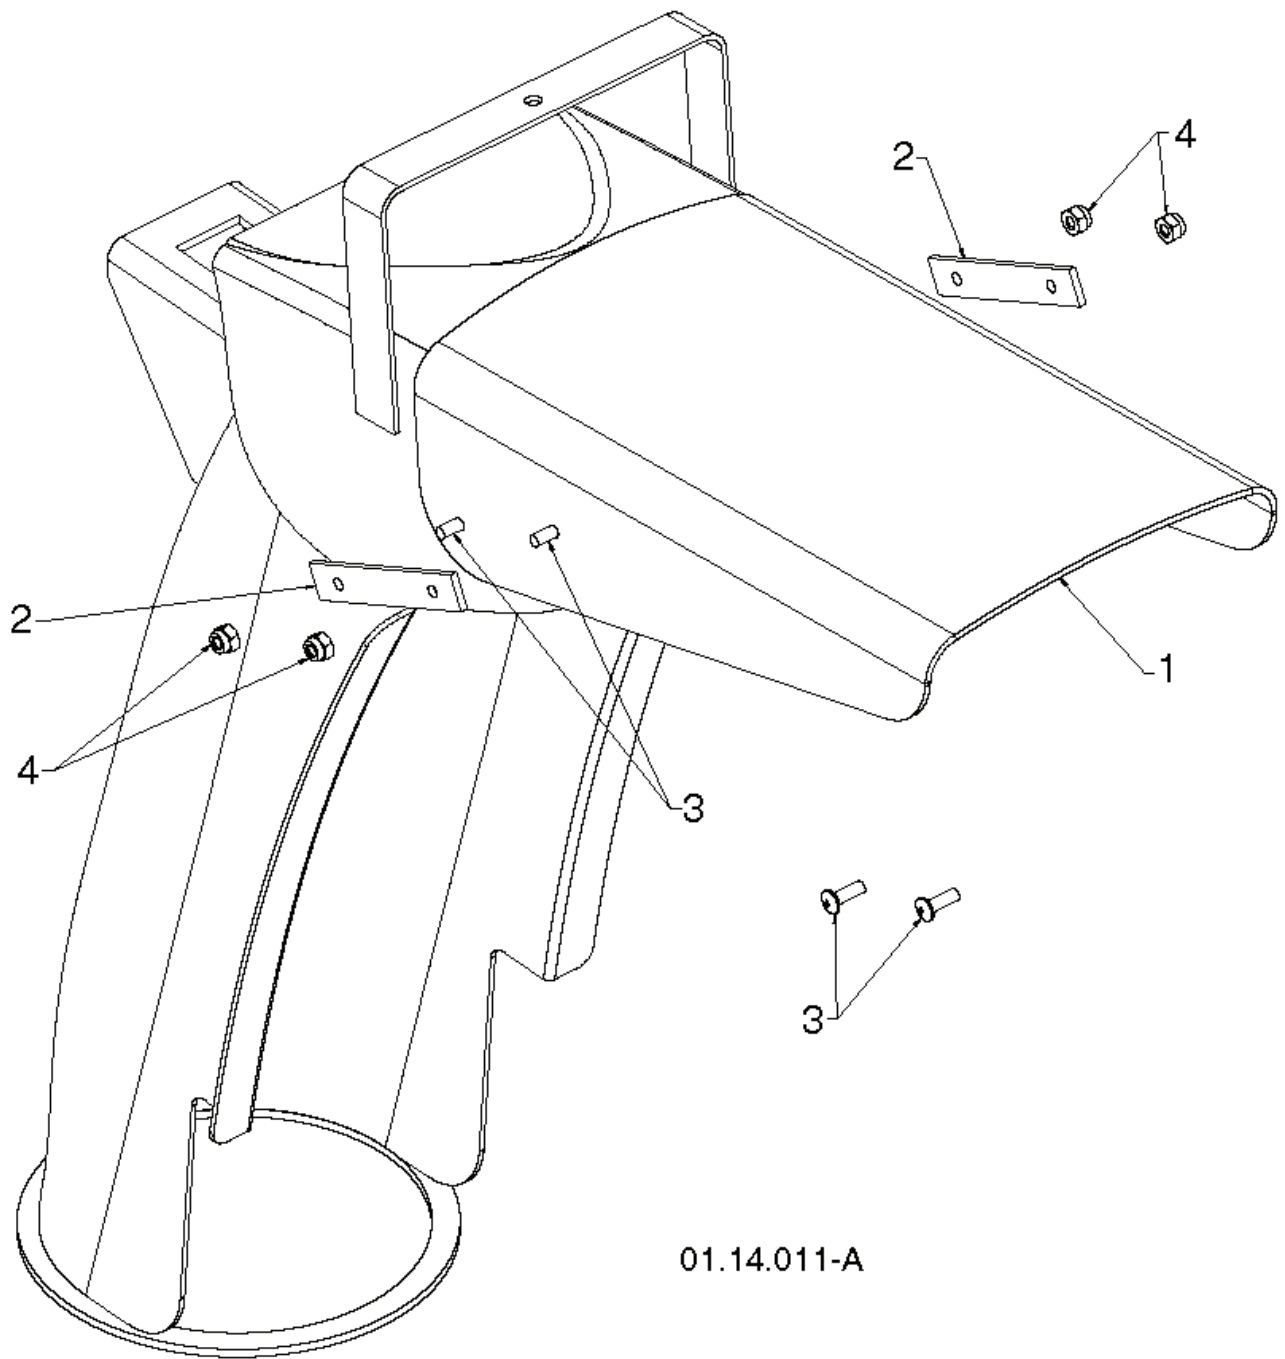

01.14.011-A

REF.	PART NO.	DESCRIPTION	REMARK	QTY.	KIT
1	532421138	SHIELD		1	
2	532423247	STRAP		1	
3	532182227	SCREW		1	
4	532182228	NUT		1