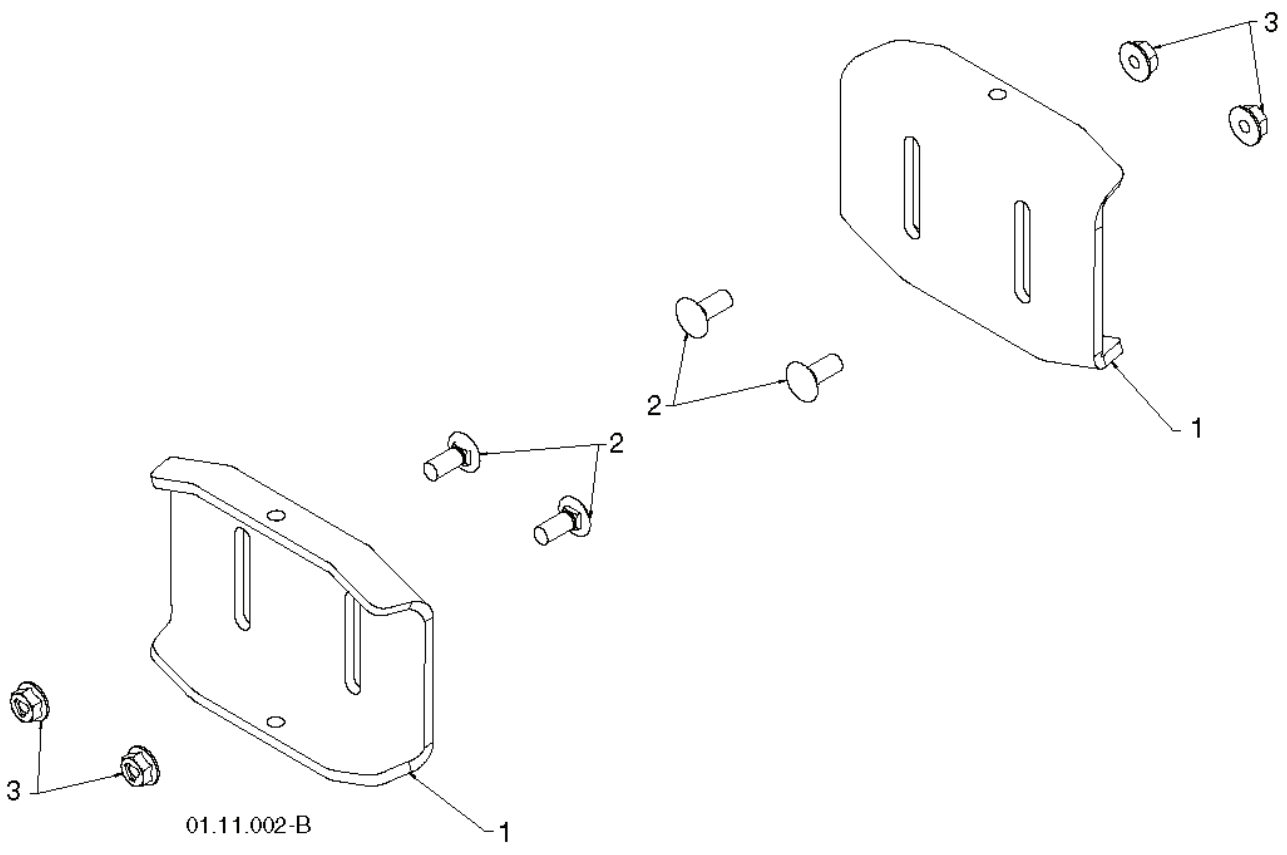

01.07.025-D

REF.	PART NO.	DESCRIPTION	REMARK	QTY.	KIT
1	532188170	HOLDER		1	
2	532430691	BALL BEARING		1	
3	532179582	SCREW		1	
4	874780426	SCREW		1	
5	873800400	NUT		1	

01.11.002-B

REF.	PART NO.	DESCRIPTION	REMARK	QTY.	KIT
1	532407834	SKID PLATE		1	
2	872270506	BOLT		1	
3	532751153	NUT		1	