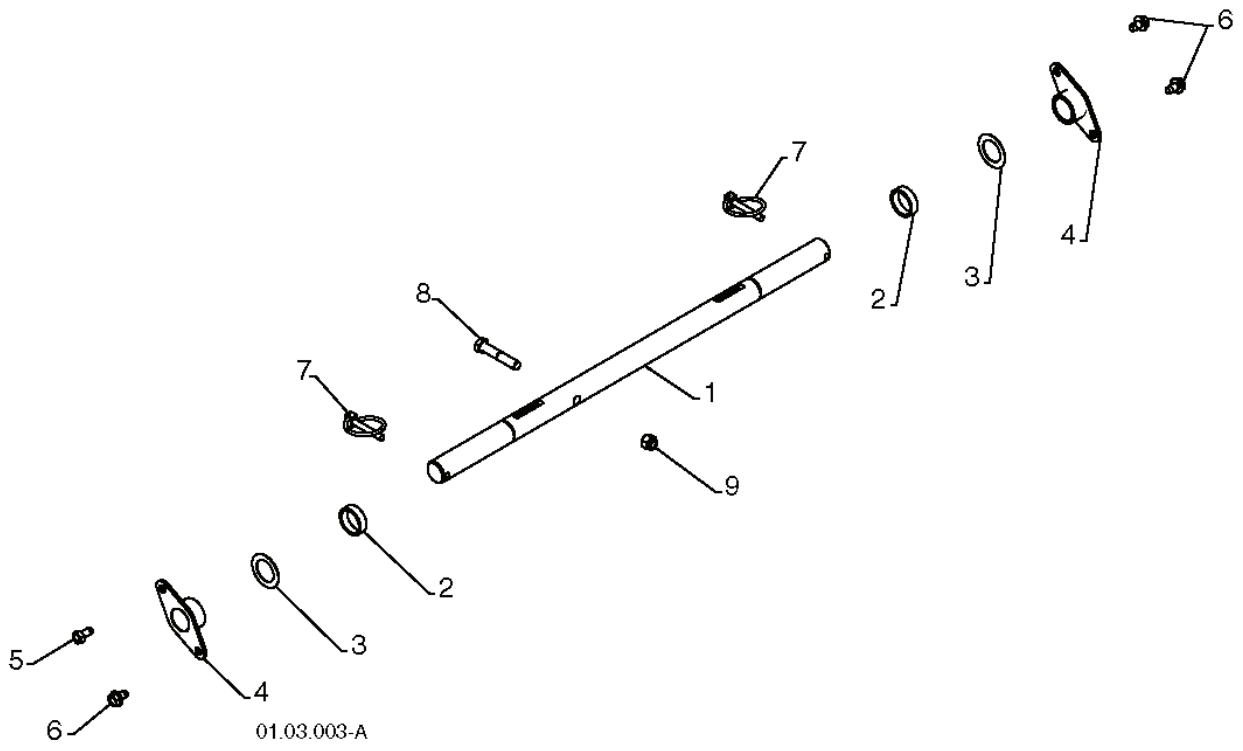

1830 EXLT, 96193007800, 2011-07

SPARE PARTS LIST

REF.	PART NO.	DESCRIPTION	REMARK	QTY.	KIT
1	532438629	CABLE		1	
2	874041024	SCREW		1	

01.09.010-B

REF.	PART NO.	DESCRIPTION	REMARK	QTY.	KIT
1	532428272	LEVER		1	
2	817501010	SCREW		1	
*3	532420678	BRACKET	SERVICE PART	1	
*4	532405932	BRACKET	SERVICE PART	1	
*5	532420675	PULLEY	SERVICE PART	1	
*6	532428273	CABLE ASSY	SERVICE PART	1	
*7	532428310	CABLE ASSY	SERVICE PART	1	

01.02.017-B

REF.	PART NO.	DESCRIPTION	REMARK	QTY.	KIT
1	532443344	BRACKET		1	
2	817501010	SCREW		1	
3	874760552	CAPSCREW		1	
4	532179246	WASHER		1	
5	532192001	LEVER ASSY		1	
6	532155415	WASHER		1	
7	532192195	SPRING		1	
8	873800500	LOCK NUT		1	
9	532429803	BRACKET		1	
10	532443191	ARM		1	
11	532427542	SHAFT		1	
12	532188906	VALVE DE VIDANGE MOTEUR		1	
13	532198580	PIN		1	
14	532407868	PLATE		1	
15	532445058	TRANSMISSION		1	
16	532193256	ROD		1	
17	532429805	BRACKET		1	
18	532187787	SPEED CONTROL ARM, HYDRO		1	
19	532198251	CLUTCH		1	
20	532428867	BOLT		1	
21	532180355	BOLT		1	
22	532178828	SPRING		1	
23	873800400	NUT		1	
24	532191995	POP RIVET		1	
25	532198249	CLUTCH		1	
26	532192873	SPRING		1	
27	532700279	CLIP		1	
28	532407858	BRACKET		1	
29	532414771	STRAP		1	
30	532444233	PAN		1	
31	532443384	SCREW		1	
32	532198250	CLUTCH		1	
33	532428288	E-RING		1	
34	817060516	SCREW		1	
35	574811301	TANK		1	
36	532445059	HOSE		1	
37	532445298	CLAMP		1	
38	532184471	SCREW		1	
39	532053847	WASHER		1	

01.05.016-B

REF.	PART NO.	DESCRIPTION	REMARK	QTY.	KIT
1	532444232	TUBE		1	
2	532443617	SUPPORT		1	
3	532443555	BRACKET		1	
4	532443248	SPRING		1	
5	532443660	BOLT		1	
6	873930500	NUT		1	
7	817060620	SCREW		1	
8	817000616	SCREW		1	
9	817000510	BOLT		1	
10	532442844	GUIDE PLATE		1	
11	532442845	GUIDE PLATE		1	
12	532442846	PEDAL		1	
13	532442849	TUBE		1	
14	874780616	BOLT		1	
15	873800600	NUT		1	
16	874760432	BOLT		1	
17	873800400	NUT		1	