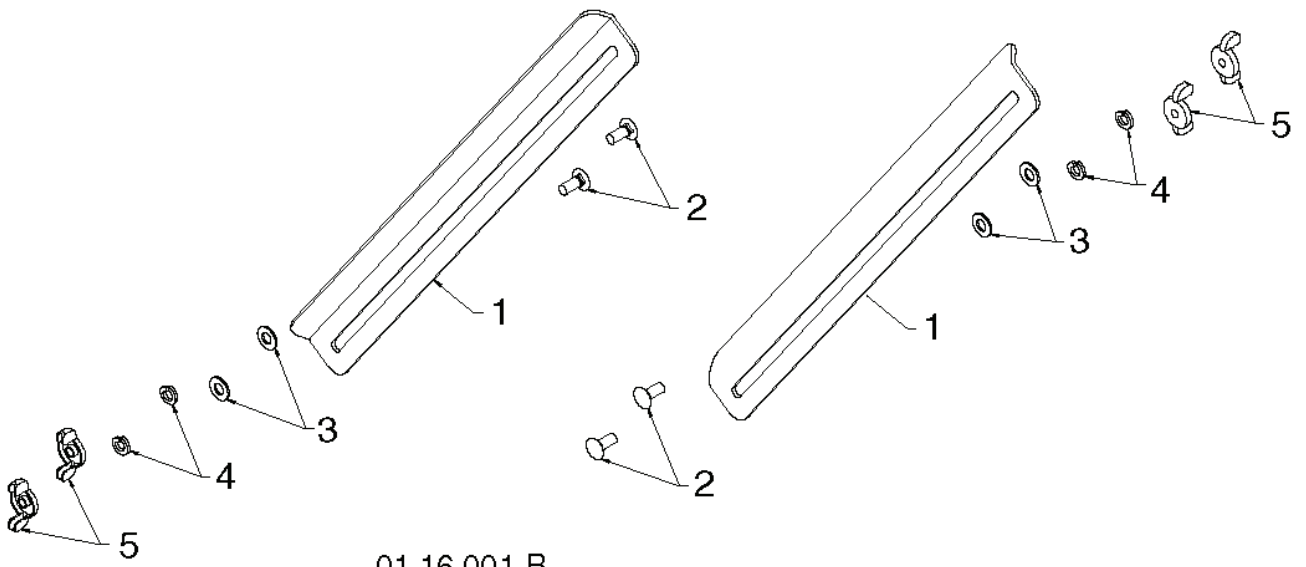

01.16.001-B

REF.	PART NO.	DESCRIPTION	REMARK	QTY.	KIT
1	532184747	DRIFT BAR		1	
2	872270506	BOLT		1	
3	532179246	WASHER		1	
4	810040500	WASHER		1	
5	532128638	WING NUT		1