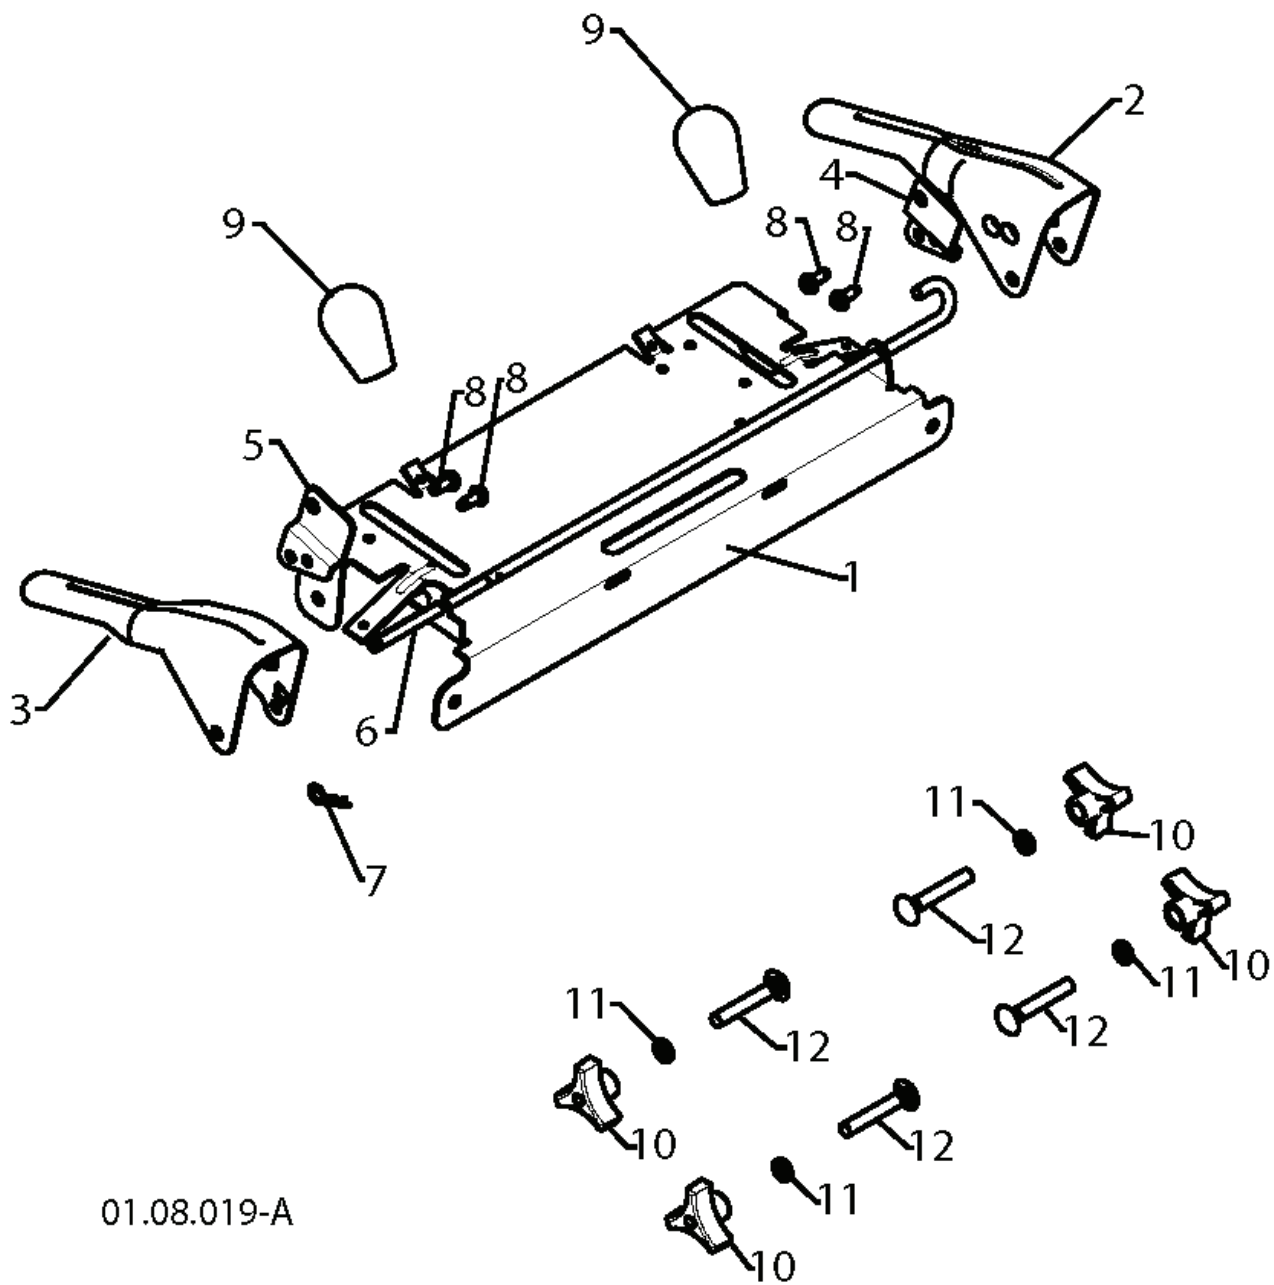

01.01.007-B

---

REF.	PART NO.	DESCRIPTION	REMARK	QTY.	KIT
1	532429269	ENGINE PLATE		1	

01.14.014-A

---

REF.	PART NO.	DESCRIPTION	REMARK	QTY.	KIT
1	532187782	ROD, UPPER, SPEED CONTROL	TOP	1	
2	532187784	ROD	BOTTOM	1	
3	872270505	BOLT		1	
4	532155377	NUT		1	

01.10.050-A

---

REF.	PART NO.	DESCRIPTION	REMARK	QTY.	KIT
1	532421351	CONSOLE		1	
2	532417760	SWITCH		1	
3	532175262	SCREW		1	
4	532184471	SCREW		1	
5	532421448	FRAME		1	
6	580627801	HEADLIGHT		1	
7	580625601	HARNESS		1	

01.05.016-F

---

REF.	PART NO.	DESCRIPTION	REMARK	QTY.	KIT
1	580750402	HANDLE ASSY		1	
2	532443617	SUPPORT		1	
3	580790301	FOOT PLATE		1	
4	532443248	SPRING		1	
5	532443660	BOLT		1	
6	873930500	NUT		1	
7	817060620	SCREW		1	
8	817000616	SCREW		1	
9	817000510	BOLT		1	
10	580949901	PLATE	RH	1	
11	580949902	PLATE	LH	1	
12	580950001	PEDAL		1	
13	580950101	TUBE		1	
14	874780616	BOLT		1	
15	873800600	NUT		1	
16	874760432	BOLT		1	
17	873800400	NUT		1	
18	532851074	WASHER		1	