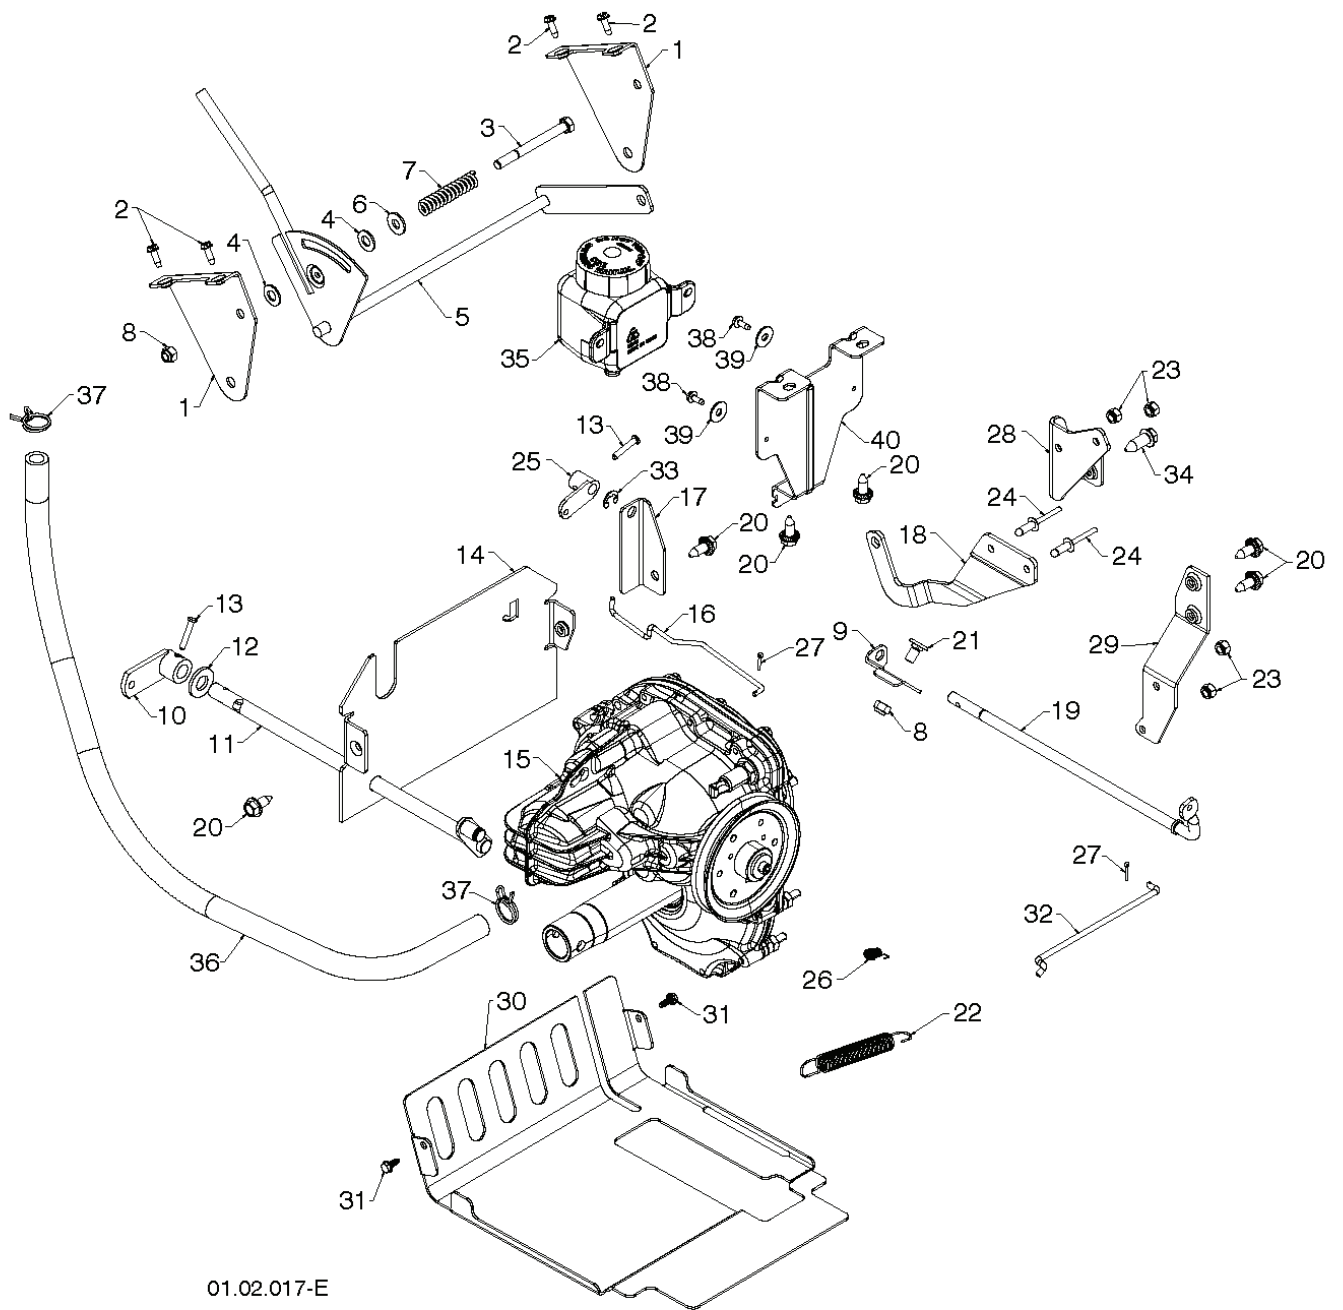

01.02.017-E

REF.	PART NO.	DESCRIPTION	REMARK	QTY.	KIT
1	532443344	BRACKET		1	
2	817501010	SCREW		1	
3	874760552	CAPSCREW		1	
4	532179246	WASHER		1	
5	532192001	LEVER ASSY		1	
6	532155415	WASHER		1	
7	532192195	SPRING		1	
8	873800500	LOCK NUT		1	
9	532429803	BRACKET		1	
10	532443191	ARM		1	
11	532427542	SHAFT		1	
12	532188906	VALVE DE VIDANGE MOTEUR		1	
13	532198580	PIN		1	
14	580750602	PLATE		1	
15	532445058	TRANSMISSION		1	
16	532193256	ROD		1	
17	532429805	BRACKET		1	
18	532187787	SPEED CONTROL ARM, HYDRO		1	
19	532198251	CLUTCH		1	
20	532428867	BOLT		1	
21	532180355	BOLT		1	
22	532178828	SPRING		1	
23	873800400	NUT		1	
24	532191995	POP RIVET		1	
25	532198249	CLUTCH		1	
26	532192873	SPRING		1	
27	532700279	CLIP		1	
28	532407858	BRACKET		1	
29	532414771	STRAP		1	
30	580750702	COVER		1	
31	532443384	SCREW		1	
32	532446293	ROD		1	
33	532428288	E-RING		1	
34	817060516	SCREW		1	
35	574811301	TANK		1	
36	580750801	HOSE		1	
37	532445298	CLAMP		1	
38	817541008	SCREW		1	
39	532053847	WASHER		1	
40	580750902	BRACKET		1