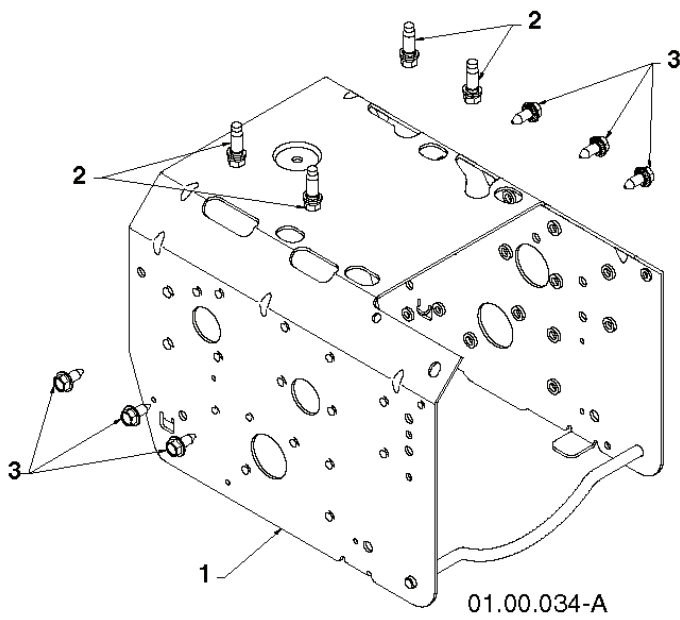

# **SPARE PARTS LIST**

01.21.022-B

---

REF.	PART NO.	DESCRIPTION	REMARK	QTY.	KIT
1	532419888	BELT		1	
2	532428454	BELT		1	
3	532429271	BRACKET		1	
4	532180523	PULLEY		1	
5	532429270	BRACKET		1	
6	532426589	NUT		1	
7	874780524	BOLT		1	
8	532424297	BOLT		1	
9	817000510	BOLT		1	
10	532428867	BOLT		1	
11	532187786	ARM, IDLER		1	
12	532446227	PULLEY		1	
13	532059289	WASHER		1	
14	873800500	LOCK NUT		1	
15	874780520	BOLT		1	
16	532851084	SCREW		1	
17	819132005	WASHER		1	
18	532425934	PULLEY		1	
19	532425933	PULLEY		1	
20	874610516	SCREW		1	
21	810040500	WASHER		1	
22	580633002	GUIDE		1	
23	532155415	WASHER		1	
24	532175331	BUSHING		1	
25	819112206	WASHER		1	
26	874610520	SCREW CAP		1	
27	874760608	SCREW		1	

---

REF.	PART NO.	DESCRIPTION	REMARK	QTY.	KIT
-	532443326	ENGINE	LCT PW4HK191150781E	1	
1	532429203	FRAME		1	
2	532150406	BOLT		1	
3	532428867	BOLT		1	

01.21.013-B

---

REF.	PART NO.	DESCRIPTION	REMARK	QTY.	KIT
1	532428685	BELT COVER		1	

01.01.007-B

---

REF.	PART NO.	DESCRIPTION	REMARK	QTY.	KIT
1	532429269	ENGINE PLATE		1	

01.14.014-A

---

REF.	PART NO.	DESCRIPTION	REMARK	QTY.	KIT
1	532187782	ROD, UPPER, SPEED CONTROL	TOP	1	
2	532187784	ROD	BOTTOM	1	
3	872270505	BOLT		1	
4	532155377	NUT		1	

01.14.009-B

---

REF.	PART NO.	DESCRIPTION	REMARK	QTY.	KIT
1	532443059	KIT		1	

01.14.003-B

---

REF.	PART NO.	DESCRIPTION	REMARK	QTY.	KIT
1	532198563	POWER CORD		1	
2	532169675	PIN		1	
3	532429112	WRENCH		1	
4	532184505	SPRING		1	
5	532179829	BOLT		1	
6	532191730	NUT		1	
7	872250505	BOLT		1	
8	532751153	NUT		1	
9	873800600	NUT		1	
10	819131316	WASHER		1	
11	532192090	BOLT		1	
12	873800400	NUT		1	