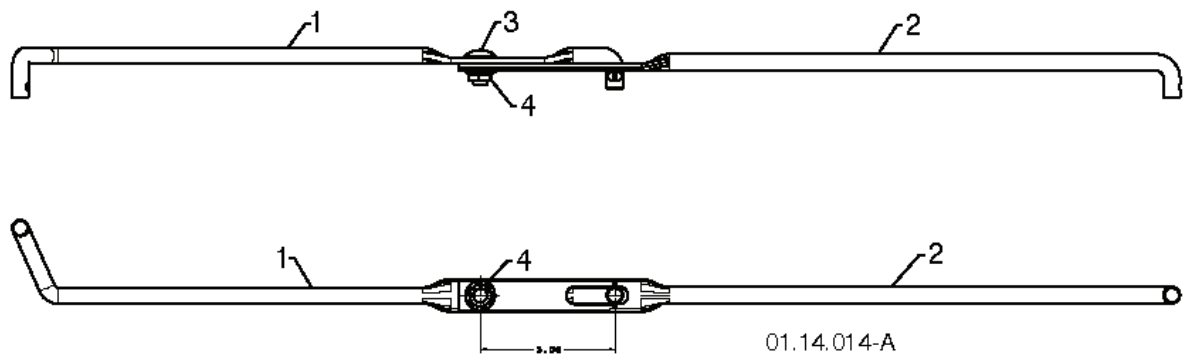

01.01.007-B

---

REF.	PART NO.	DESCRIPTION	REMARK	QTY.	KIT
1	532429269	ENGINE PLATE		1	

01.14.014-A

---

REF.	PART NO.	DESCRIPTION	REMARK	QTY.	KIT
1	532187782	ROD, UPPER, SPEED CONTROL	TOP	1	
2	532187784	ROD	BOTTOM	1	
3	872270505	BOLT		1	
4	532155377	NUT		1	