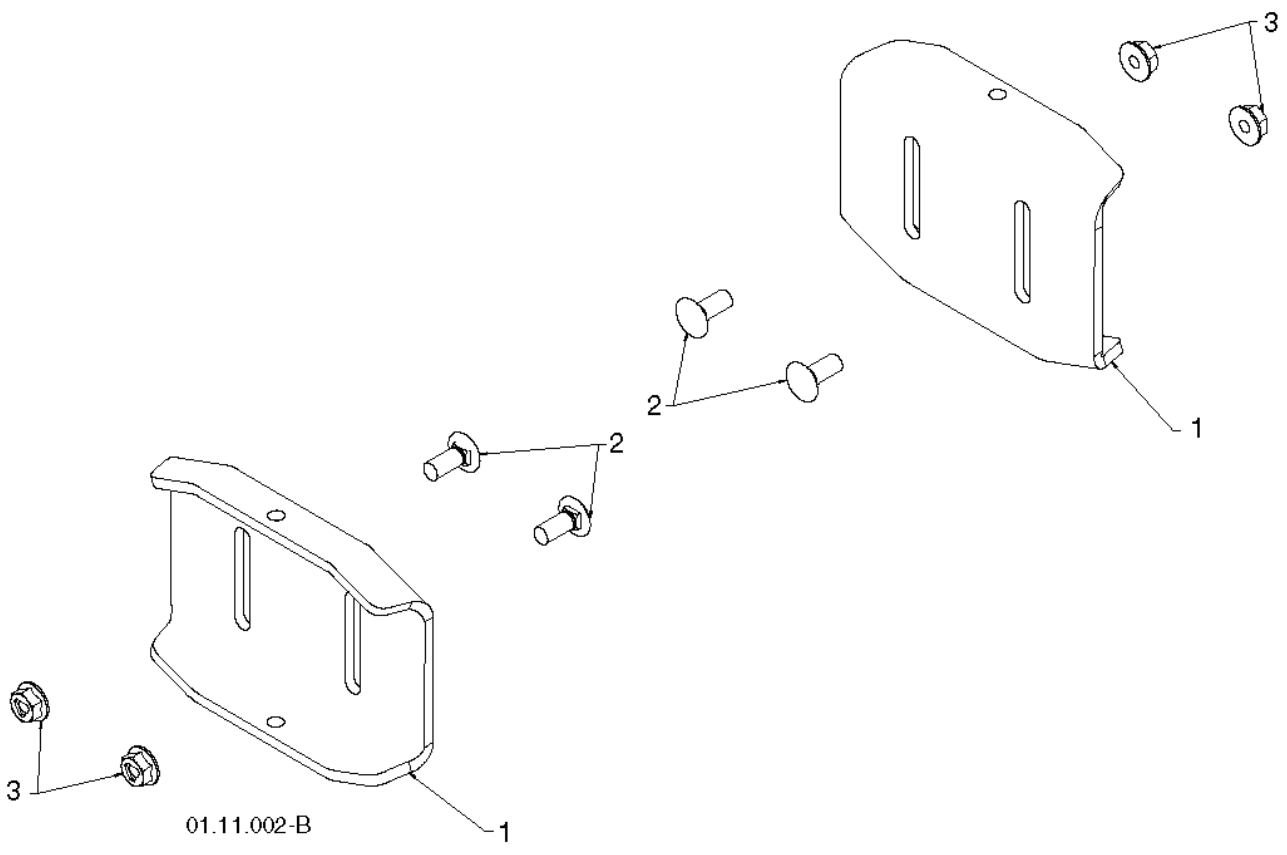

01.01.007-B

---

REF.	PART NO.	DESCRIPTION	REMARK	QTY.	KIT
1	532429269	ENGINE PLATE		1	

01.14.014-A

---

REF.	PART NO.	DESCRIPTION	REMARK	QTY.	KIT
1	532187782	ROD, UPPER, SPEED CONTROL	TOP	1	
2	532187784	ROD	BOTTOM	1	
3	872270505	BOLT		1	
4	532155377	NUT		1	

01.14.009-B

---

REF.	PART NO.	DESCRIPTION	REMARK	QTY.	KIT
1	532443059	KIT		1	

01.14.003-B

---

REF.	PART NO.	DESCRIPTION	REMARK	QTY.	KIT
1	532198563	POWER CORD		1	
2	532169675	PIN		1	
3	532429112	WRENCH		1	
4	532184505	SPRING		1	
5	532179829	BOLT		1	
6	532191730	NUT		1	
7	872250505	BOLT		1	
8	532751153	NUT		1	
9	873800600	NUT		1	
10	819131316	WASHER		1	
11	532192090	BOLT		1	
12	873800400	NUT		1	

01.11.002-B

---

REF.	PART NO.	DESCRIPTION	REMARK	QTY.	KIT
1	532407834	SKID PLATE		1	
2	872270506	BOLT		1	
3	532427942	NUT		1	

01.17.002-B

---

REF.	PART NO.	DESCRIPTION	REMARK	QTY.	KIT
1	532182516	WEIGHT AUGER HOUSING 30		1	
2	872110510	BOLT		1	
3	532751153	NUT		1	
4	819112206	WASHER		1	