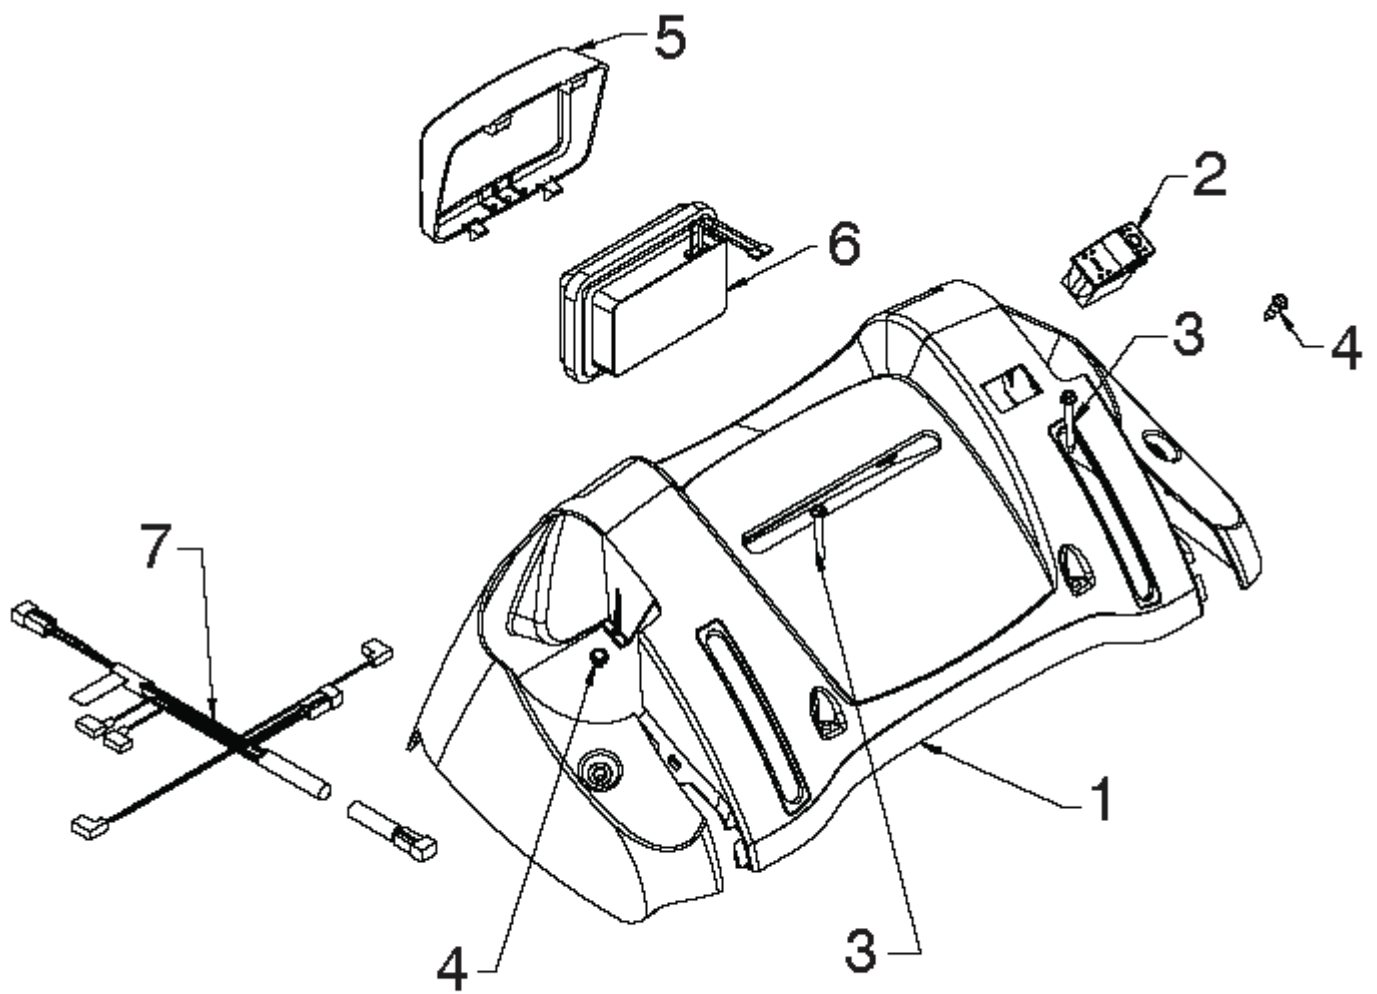

01.08.020-A

---

REF.	PART NO.	DESCRIPTION	REMARK	QTY.	KIT
1	532443215	SPRING		1	
2	532169675	PIN		1	
3	580680401	SPRING		1	
4	580796401	LATCH		1	

01.12.012-A.

---

REF.	PART NO.	DESCRIPTION	REMARK	QTY.	KIT
1	580797801	ROD		1	
2	580797901	ROD		1	
3	532187782	ROD, UPPER, SPEED CONTROL		1	
4	532187784	ROD		1	
5	532180447	SLEEVE		1	
6	580796201	SPRING		1	
7	580802101	SPRING		1	
8	872270505	BOLT		1	
9	532155377	NUT		1	
10	532169675	PIN		1	