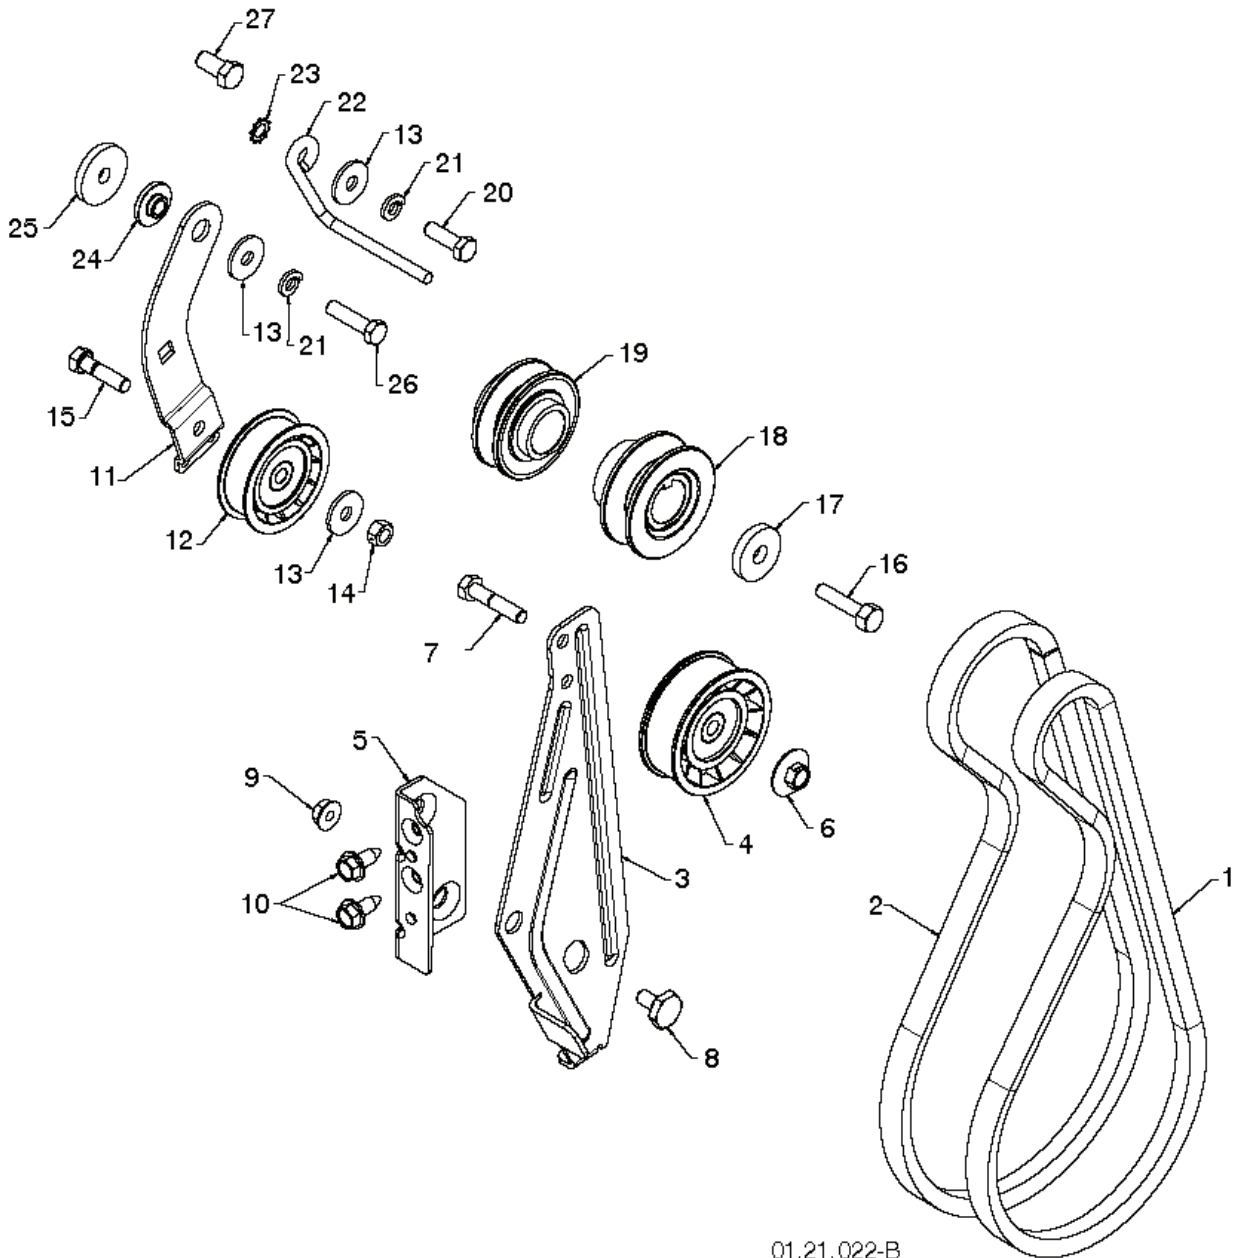

# **SPARE PARTS LIST**

01.21.022-B

---

REF.	PART NO.	DESCRIPTION	REMARK	QTY.	KIT
1	532419888	BELT		1	
2	532428454	BELT		1	
3	532429271	BRACKET		1	
4	532180523	PULLEY		1	
5	532429270	BRACKET		1	
6	532426589	NUT		1	
7	874780524	BOLT		1	
8	532424297	BOLT		1	
9	817000510	BOLT		1	
10	532428867	BOLT		1	
11	532187786	ARM, IDLER		1	
12	532446227	PULLEY		1	
13	532059289	WASHER		1	
14	873800500	LOCK NUT		1	
15	874780520	BOLT		1	
16	532851084	SCREW		1	
17	819132005	WASHER		1	
18	532425934	PULLEY		1	
19	532425933	PULLEY		1	
20	874610516	SCREW		1	
21	810040500	WASHER		1	
22	580633002	GUIDE		1	
23	532155415	WASHER		1	
24	532175331	BUSHING		1	
25	819112206	WASHER		1	
26	874610520	SCREW CAP		1	
27	874760608	SCREW		1	

---

REF.	PART NO.	DESCRIPTION	REMARK	QTY.	KIT
-	532443326	ENGINE	LCT PW4HK191150781E	1	
1	532429203	FRAME		1	
2	532150406	BOLT		1	
3	532428867	BOLT		1	

01.21.013-B

---

REF.	PART NO.	DESCRIPTION	REMARK	QTY.	KIT
1	532428685	BELT COVER		1	

01.01.007-B

---

REF.	PART NO.	DESCRIPTION	REMARK	QTY.	KIT
1	532429269	ENGINE PLATE		1	

01.14.014-A

---

REF.	PART NO.	DESCRIPTION	REMARK	QTY.	KIT
1	532187782	ROD, UPPER, SPEED CONTROL	TOP	1	
2	532187784	ROD	BOTTOM	1	
3	872270505	BOLT		1	
4	532155377	NUT		1	

01.14.009-B

---

REF.	PART NO.	DESCRIPTION	REMARK	QTY.	KIT
1	532443059	KIT		1	

01.14.003-B

---

REF.	PART NO.	DESCRIPTION	REMARK	QTY.	KIT
1	532198563	POWER CORD		1	
2	532169675	PIN		1	
3	532429112	WRENCH		1	
4	532184505	SPRING		1	
5	532179829	BOLT		1	
6	532191730	NUT		1	
7	872250505	BOLT		1	
8	532751153	NUT		1	
9	873800600	NUT		1	
10	819131316	WASHER		1	
11	532192090	BOLT		1	
12	873800400	NUT		1	