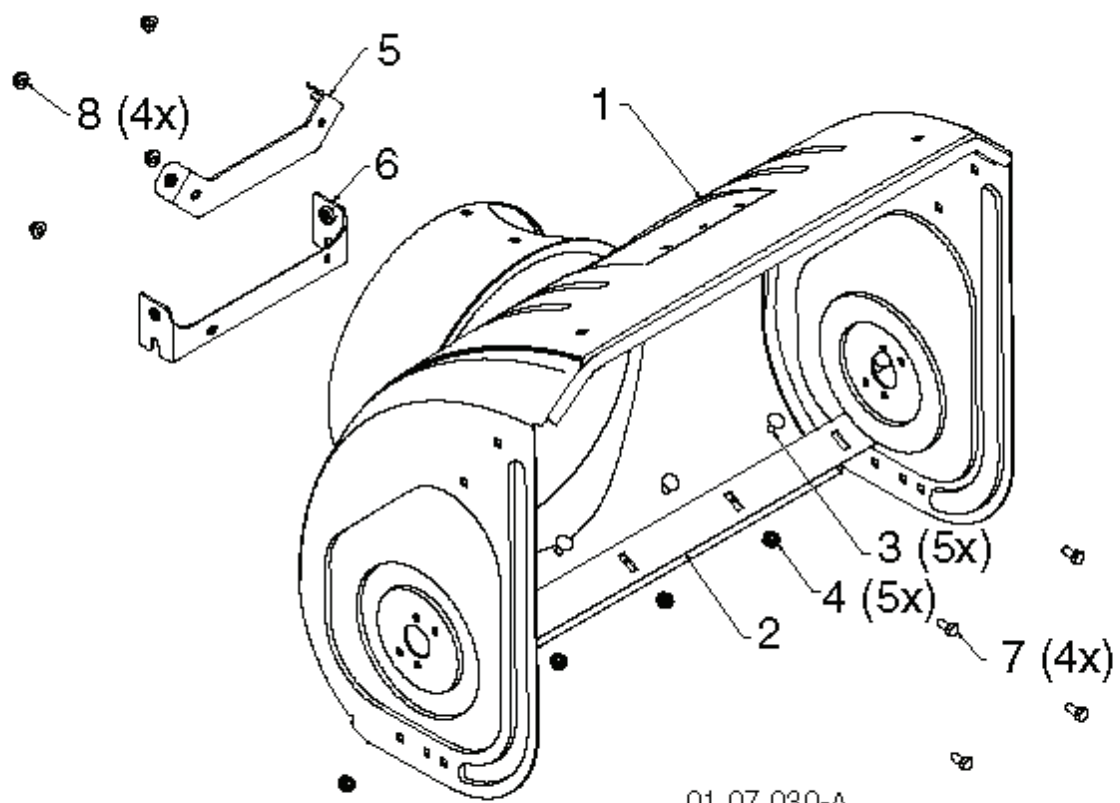

01.01.007-B

---

REF.	PART NO.	DESCRIPTION	REMARK	QTY.	KIT
1	532429269	ENGINE PLATE		1	

01.14.014-A

---

REF.	PART NO.	DESCRIPTION	REMARK	QTY.	KIT
1	532187782	ROD, UPPER, SPEED CONTROL	TOP	1	
2	532187784	ROD	BOTTOM	1	
3	872270505	BOLT		1	
4	532155377	NUT		1	

01.07.015-A

---

REF.	PART NO.	DESCRIPTION	REMARK	QTY.	KIT
1	532421726	AUGER	LH	1	
2	532421727	AUGER	RH	1	

01.07.025-D

---

REF.	PART NO.	DESCRIPTION	REMARK	QTY.	KIT
1	532188170	HOLDER		1	
2	532427762	BEARING		1	
3	532179582	SCREW		1	
4	874780426	SCREW		1	
5	873800400	NUT		1	