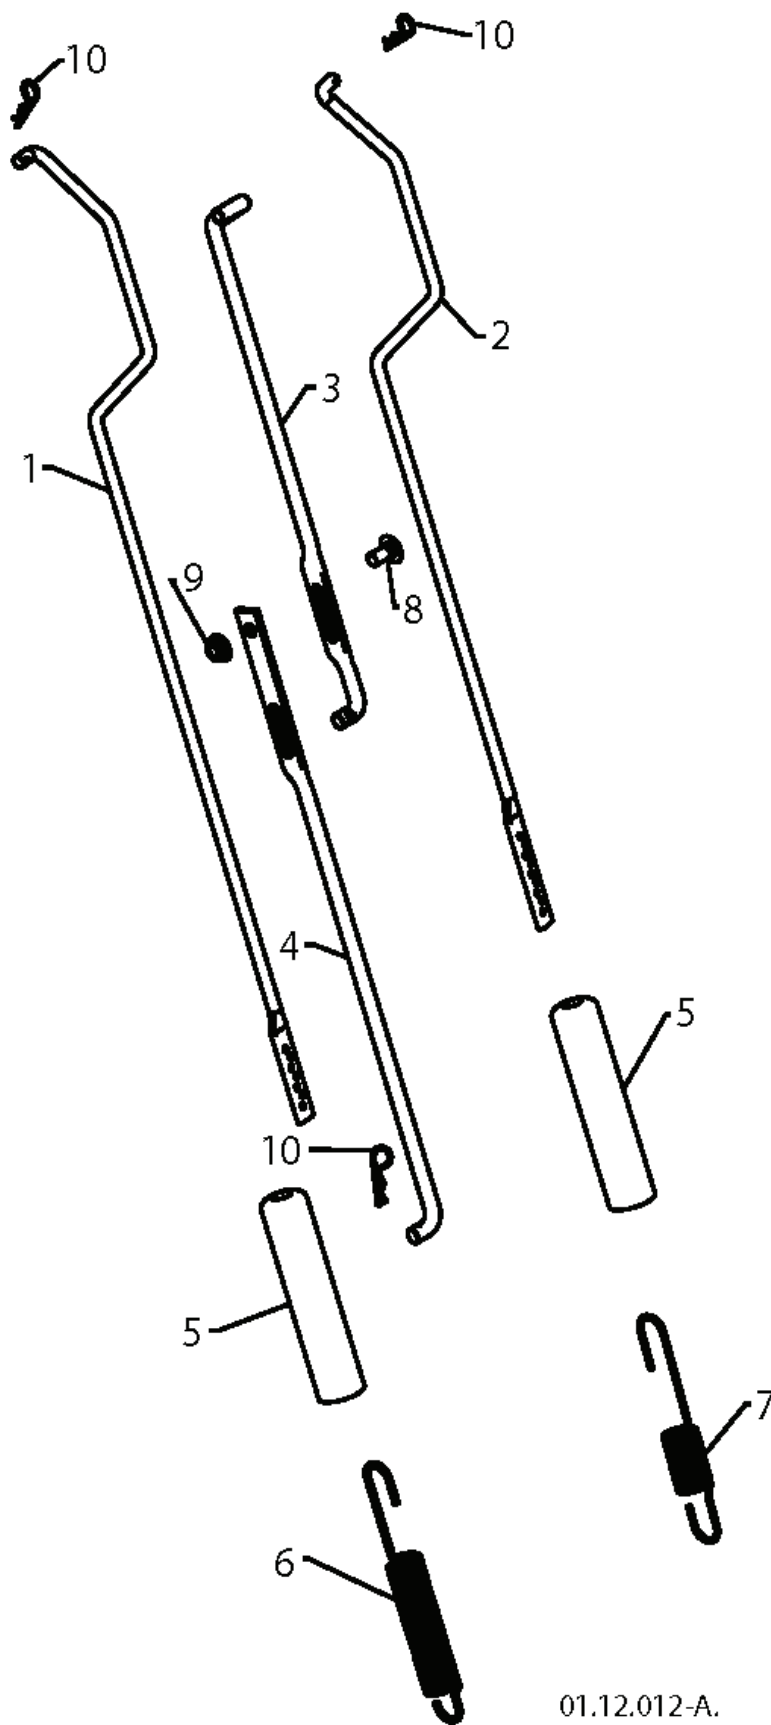

01.12.012-A.

REF.	PART NO.	DESCRIPTION	REMARK	QTY.	KIT
1	580797801	ROD		1	
2	580797901	ROD		1	
3	532187782	ROD, UPPER, SPEED CONTROL		1	
4	532187784	ROD		1	
5	532180447	SLEEVE		1	
6	580796201	SPRING		1	
7	580802101	SPRING		1	
8	872270505	BOLT		1	
9	532155377	NUT		1	
10	532169675	PIN		1