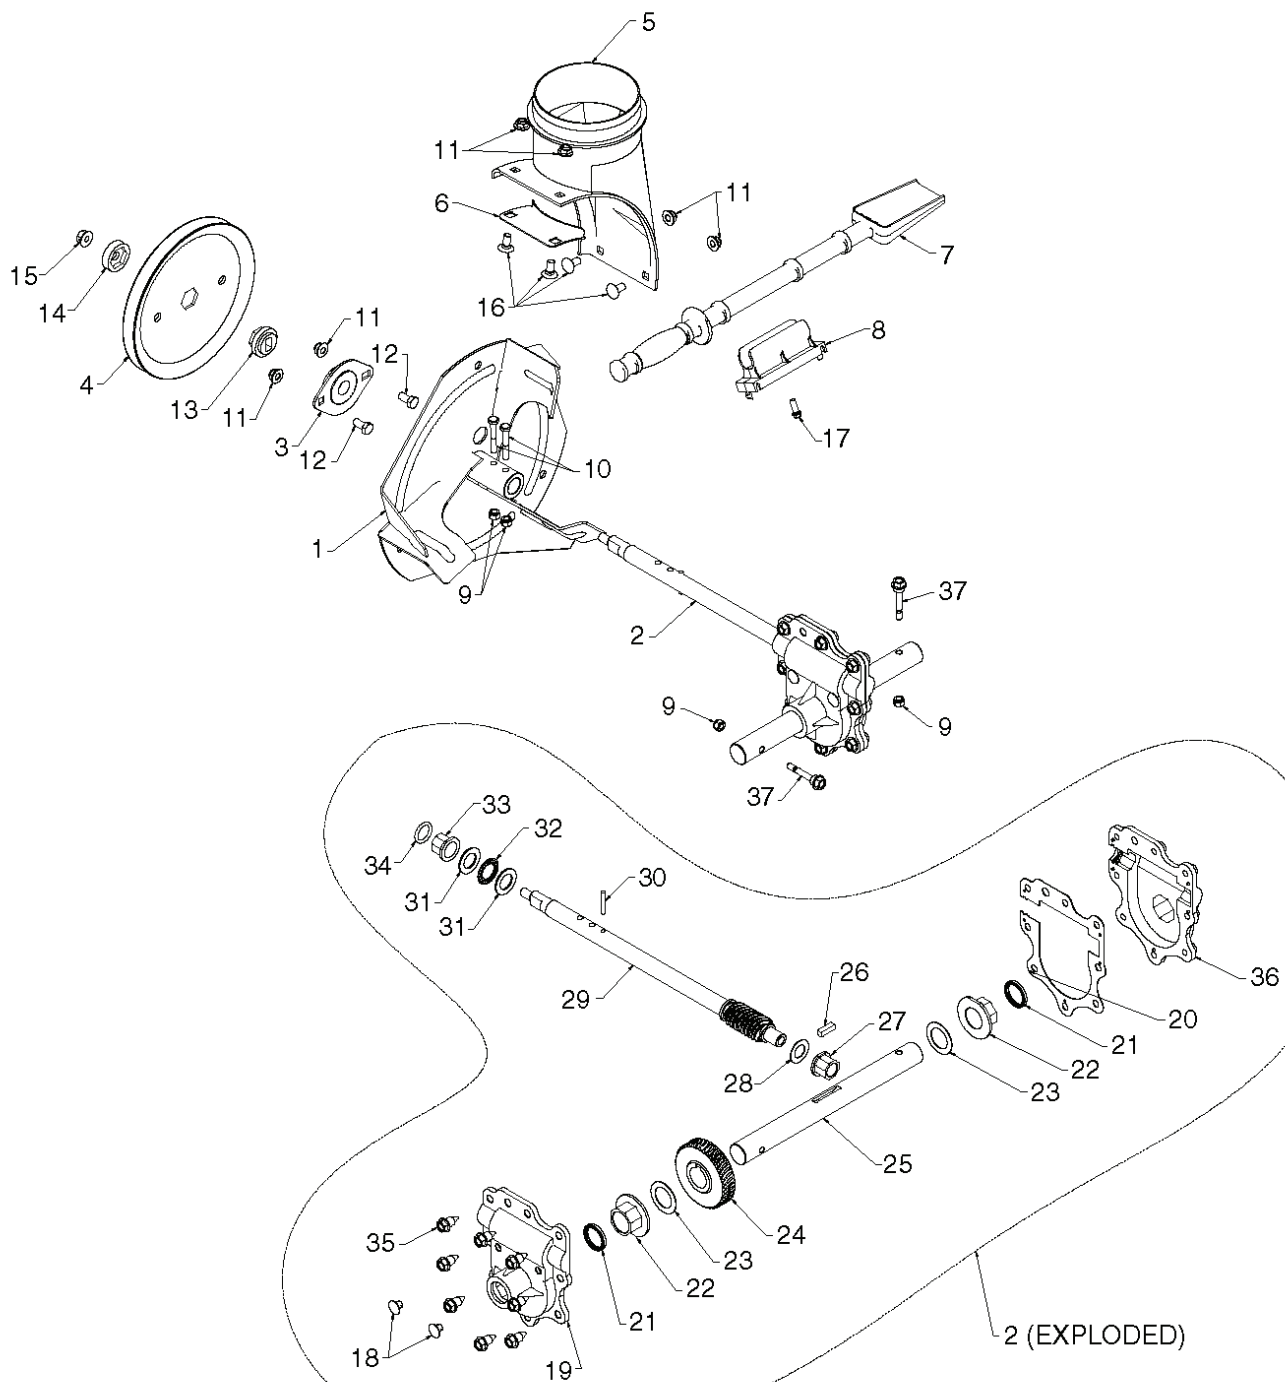

01.01.007-B

---

REF.	PART NO.	DESCRIPTION	REMARK	QTY.	KIT
1	532429269	ENGINE PLATE		1	

01.14.014-A

---

REF.	PART NO.	DESCRIPTION	REMARK	QTY.	KIT
1	532187782	ROD, UPPER, SPEED CONTROL	TOP	1	
2	532187784	ROD	BOTTOM	1	
3	872270505	BOLT		1	
4	532155377	NUT		1	

01.07.015-A

---

REF.	PART NO.	DESCRIPTION	REMARK	QTY.	KIT
1	532421726	AUGER	LH	1	
2	532421727	AUGER	RH	1	

01.07.025-D

---

REF.	PART NO.	DESCRIPTION	REMARK	QTY.	KIT
1	532188170	HOLDER		1	
2	532427762	BEARING		1	
3	532179582	SCREW		1	
4	874780426	SCREW		1	
5	873800400	NUT		1	

01.16.001-B

---

REF.	PART NO.	DESCRIPTION	REMARK	QTY.	KIT
1	532184747	DRIFT BAR		1	
2	872270506	BOLT		1	
3	532179246	WASHER		1	
4	810040500	WASHER		1	
5	532128638	WING NUT		1	

01.07.026-E

REF.	PART NO.	DESCRIPTION	REMARK	QTY.	KIT
1	532184105	IMPELLER		1	
2	532427148	GEARBOX ASSEMBLY		1	
3	532188909	BEARING		1	
4	532427146	PULLEY		1	
5	532442438	CHUTE		1	
6	532184095	PLATE		1	
7	532192199	TOOL		1	
8	532405400	CLAMP		1	
9	873800400	NUT		1	
10	874780426	SCREW		1	
11	532427942	NUT		1	
12	532163183	BOLT		1	
13	532427145	HUB		1	
14	532427154	SLEEVE		1	
15	532145212	NUT		1	
16	532180355	BOLT		1	
17	532194189	SCREW		1	
18	532407760	PLUG		1	
19	532427302	COVER	RH	1	
20	532427345	GASKET		1	
21	532407770	SEALING		1	
22	532407762	BUSHING		1	
23	532174697	WASHER		1	
24	532407763	GEAR		1	
25	532407764	SHAFT		1	
26	532189282	KEY		1	
27	532407758	BUSHING		1	
28	532174683	WASHER		1	
29	532427147	SHAFT		1	
30	532184205	PIN		1	
31	532174681	WASHER		1	
32	532174684	BEARING		1	
33	532407769	BUSHING		1	
34	532407768	O-RING		1	
35	532407767	SCREW		1	
36	532427317	COVER	LH	1	
37	532192090	BOLT		1	