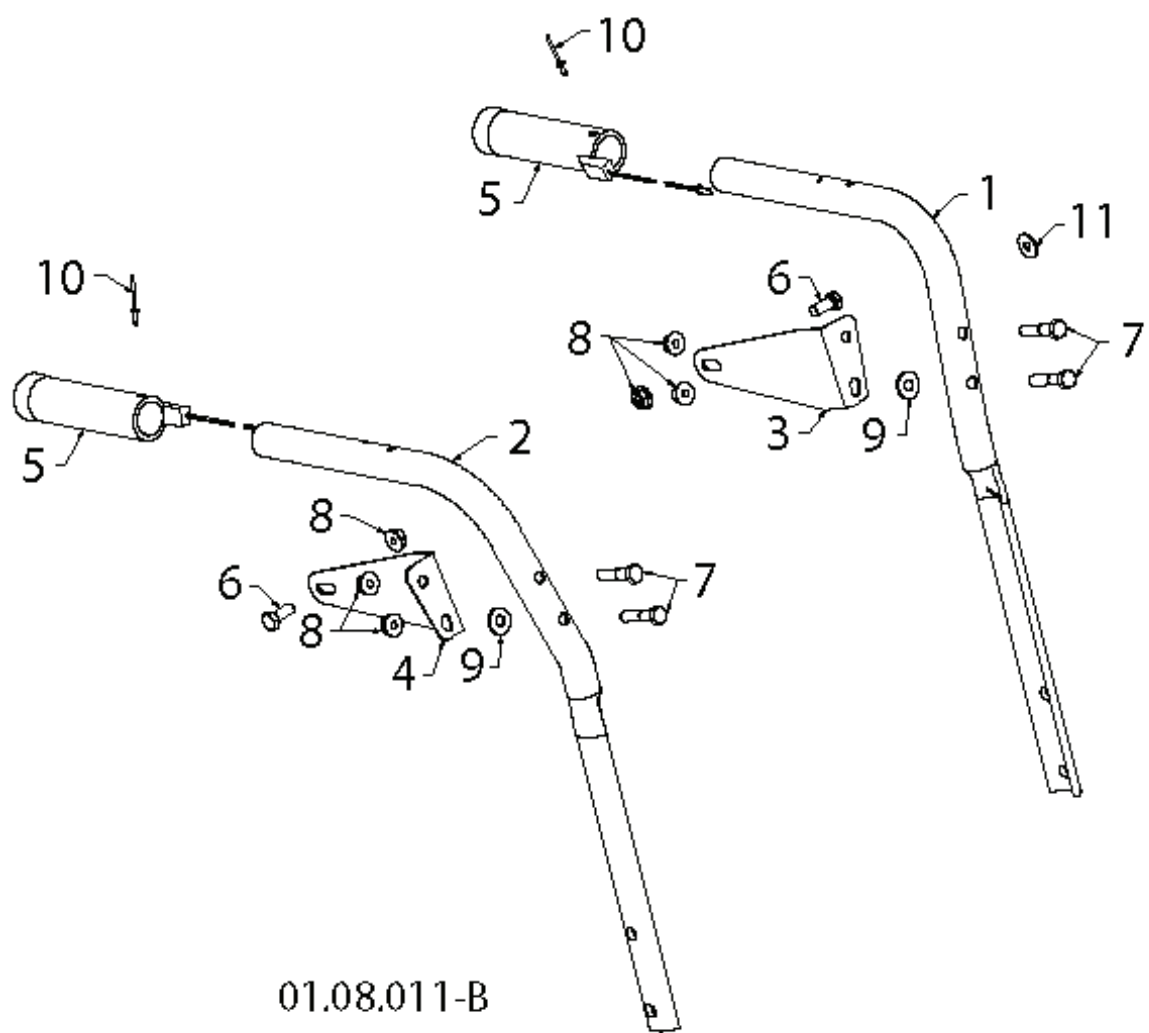

01.01.007-B

---

REF.	PART NO.	DESCRIPTION	REMARK	QTY.	KIT
1	532429269	ENGINE PLATE		1	

01.14.014-A

---

REF.	PART NO.	DESCRIPTION	REMARK	QTY.	KIT
1	532187782	ROD, UPPER, SPEED CONTROL	TOP	1	
2	532187784	ROD	BOTTOM	1	
3	872270505	BOLT		1	
4	532155377	NUT		1	

01.10.050-A

---

REF.	PART NO.	DESCRIPTION	REMARK	QTY.	KIT
1	532421351	CONSOLE		1	
2	532417760	SWITCH		1	
3	532175262	SCREW		1	
4	532184471	SCREW		1	
5	532421448	FRAME		1	
6	580627801	HEADLIGHT		1	
7	580625601	HARNESS		1	

01.05.016-F

---

REF.	PART NO.	DESCRIPTION	REMARK	QTY.	KIT
1	580750402	HANDLE ASSY		1	
2	532443617	SUPPORT		1	
3	580790301	FOOT PLATE		1	
4	532443248	SPRING		1	
5	532443660	BOLT		1	
6	873930500	NUT		1	
7	817060620	SCREW		1	
8	817000616	SCREW		1	
9	817000510	BOLT		1	
10	580949901	PLATE	RH	1	
11	580949902	PLATE	LH	1	
12	580950001	PEDAL		1	
13	580950101	TUBE		1	
14	874780616	BOLT		1	
15	873800600	NUT		1	
16	874760432	BOLT		1	
17	873800400	NUT		1	
18	532851074	WASHER		1	

01.08.019-A

---

REF.	PART NO.	DESCRIPTION	REMARK	QTY.	KIT
1	580796702	CONTROL PANEL		1	
2	580687803	LEVER	LH	1	
3	580687703	LEVER	RH	1	
4	580359002	BRACKET		1	
5	580358902	BRACKET		1	
6	580796801	BAIL		1	
7	532169675	PIN		1	
8	817060410	SCREW		1	
9	580673201	KNOB		1	
10	532178899	KNOB		1	
11	819131316	WASHER		1	
12	872120618	BOLT		1	