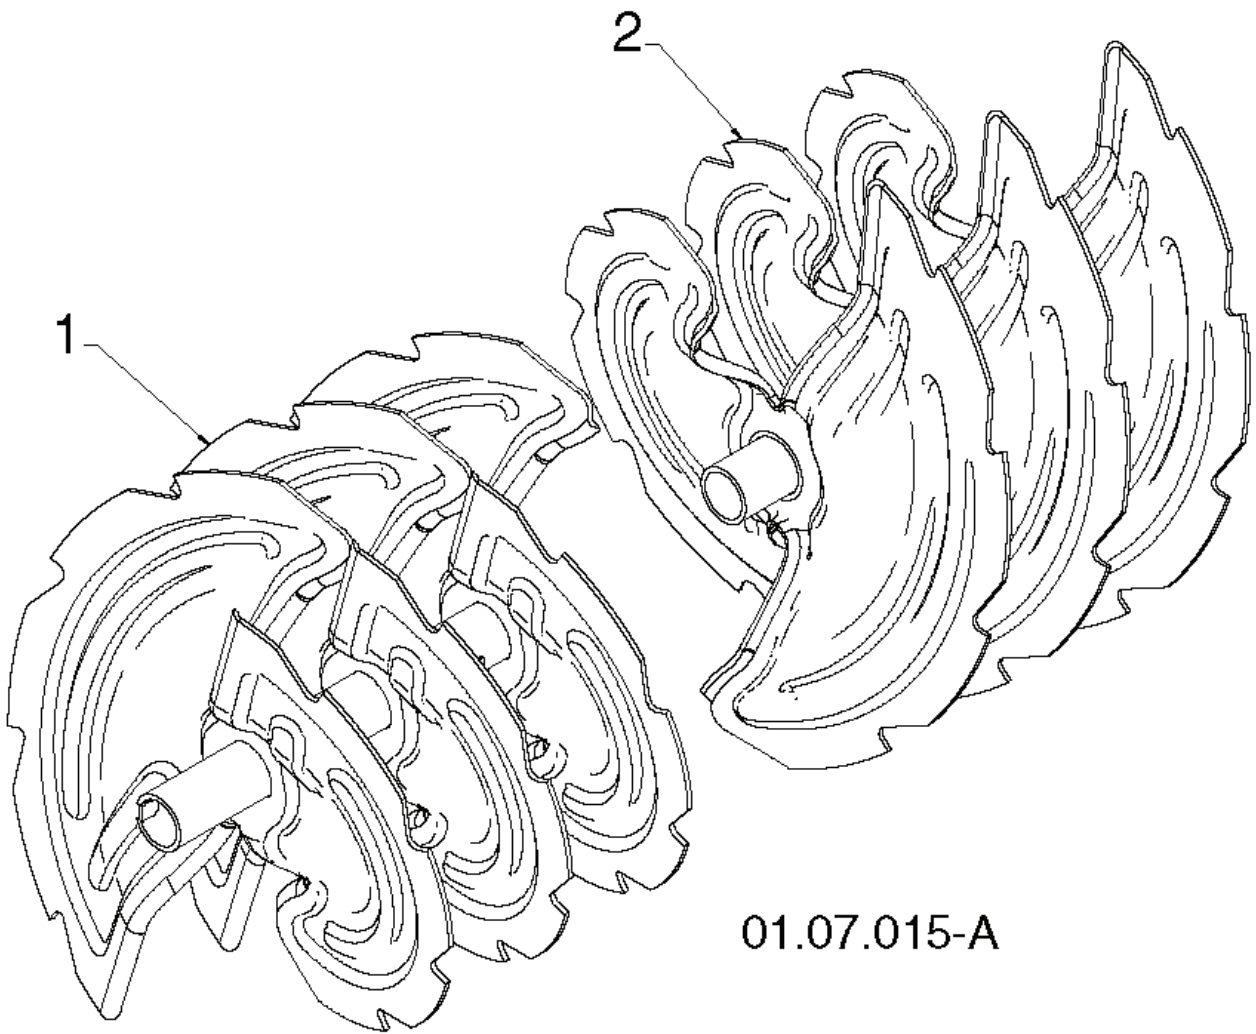

01.01.007-B

---

REF.	PART NO.	DESCRIPTION	REMARK	QTY.	KIT
1	532429269	ENGINE PLATE		1	

01.14.014-A

---

REF.	PART NO.	DESCRIPTION	REMARK	QTY.	KIT
1	532187782	ROD, UPPER, SPEED CONTROL	TOP	1	
2	532187784	ROD	BOTTOM	1	
3	872270505	BOLT		1	
4	532155377	NUT		1	

01.11.002-B

---

REF.	PART NO.	DESCRIPTION	REMARK	QTY.	KIT
1	532407834	SKID PLATE		1	
2	872270506	BOLT		1	
3	532427942	NUT		1	

01.17.002-B

---

REF.	PART NO.	DESCRIPTION	REMARK	QTY.	KIT
1	532182516	WEIGHT AUGER HOUSING 30		1	
2	872110510	BOLT		1	
3	532751153	NUT		1	
4	819112206	WASHER		1	

01.07.015-A

---

REF.	PART NO.	DESCRIPTION	REMARK	QTY.	KIT
1	532421726	AUGER	LH	1	
2	532421727	AUGER	RH	1	

01.07.025-D

---

REF.	PART NO.	DESCRIPTION	REMARK	QTY.	KIT
1	532188170	HOLDER		1	
2	532427762	BEARING		1	
3	532179582	SCREW		1	
4	874780426	SCREW		1	
5	873800400	NUT		1	