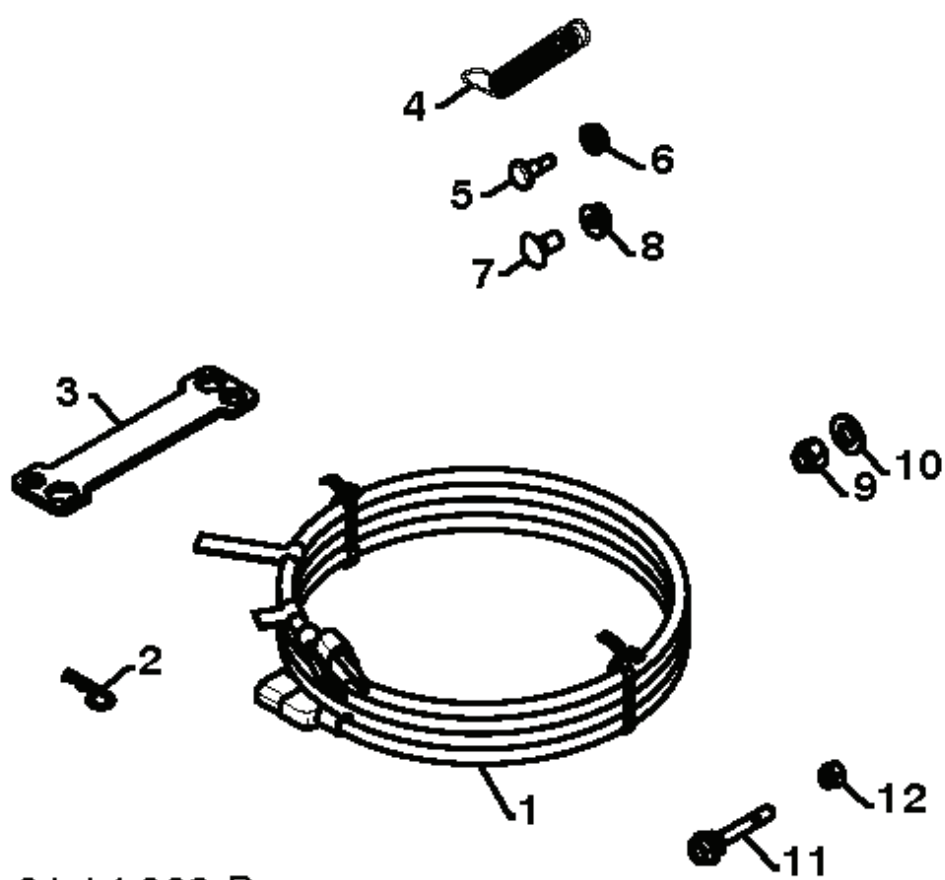

# **SPARE PARTS LIST**

01.21.022-B

---

REF.	PART NO.	DESCRIPTION	REMARK	QTY.	KIT
1	532419888	BELT		1	
2	532428454	BELT		1	
3	532429271	BRACKET		1	
4	532180523	PULLEY		1	
5	532429270	BRACKET		1	
6	532426589	NUT		1	
7	874780524	BOLT		1	
8	532424297	BOLT		1	
9	817000510	BOLT		1	
10	532428867	BOLT		1	
11	532187786	ARM, IDLER		1	
12	532446227	PULLEY		1	
13	532059289	WASHER		1	
14	873800500	LOCK NUT		1	
15	874780520	BOLT		1	
16	532851084	SCREW		1	
17	819132005	WASHER		1	
18	532425934	PULLEY		1	
19	532425933	PULLEY		1	
20	874610516	SCREW		1	
21	810040500	WASHER		1	
22	580633002	GUIDE		1	
23	532155415	WASHER		1	
24	532175331	BUSHING		1	
25	819112206	WASHER		1	
26	874610520	SCREW CAP		1	
27	874760608	SCREW		1	

01.01.007-B

---

REF.	PART NO.	DESCRIPTION	REMARK	QTY.	KIT
1	532429269	ENGINE PLATE		1	

01.14.014-A

---

REF.	PART NO.	DESCRIPTION	REMARK	QTY.	KIT
1	532187782	ROD, UPPER, SPEED CONTROL	TOP	1	
2	532187784	ROD	BOTTOM	1	
3	872270505	BOLT		1	
4	532155377	NUT		1	

01.14.009-B

---

REF.	PART NO.	DESCRIPTION	REMARK	QTY.	KIT
1	532443059	KIT		1	

01.14.003-B

---

REF.	PART NO.	DESCRIPTION	REMARK	QTY.	KIT
1	532198563	POWER CORD		1	
2	532169675	PIN		1	
3	532429112	WRENCH		1	
4	532184505	SPRING		1	
5	532179829	BOLT		1	
6	532191730	NUT		1	
7	872250505	BOLT		1	
8	532751153	NUT		1	
9	873800600	NUT		1	
10	819131316	WASHER		1	
11	532192090	BOLT		1	
12	873800400	NUT		1	

01.05.016-F

---

REF.	PART NO.	DESCRIPTION	REMARK	QTY.	KIT
1	580750402	HANDLE ASSY		1	
2	532443617	SUPPORT		1	
3	580790301	FOOT PLATE		1	
4	532443248	SPRING		1	
5	532443660	BOLT		1	
6	873930500	NUT		1	
7	817060620	SCREW		1	
8	817000616	SCREW		1	
9	817000510	BOLT		1	
10	580949901	PLATE	RH	1	
11	580949902	PLATE	LH	1	
12	580950001	PEDAL		1	
13	580950101	TUBE		1	
14	874780616	BOLT		1	
15	873800600	NUT		1	
16	874760432	BOLT		1	
17	873800400	NUT		1	
18	532851074	WASHER		1	