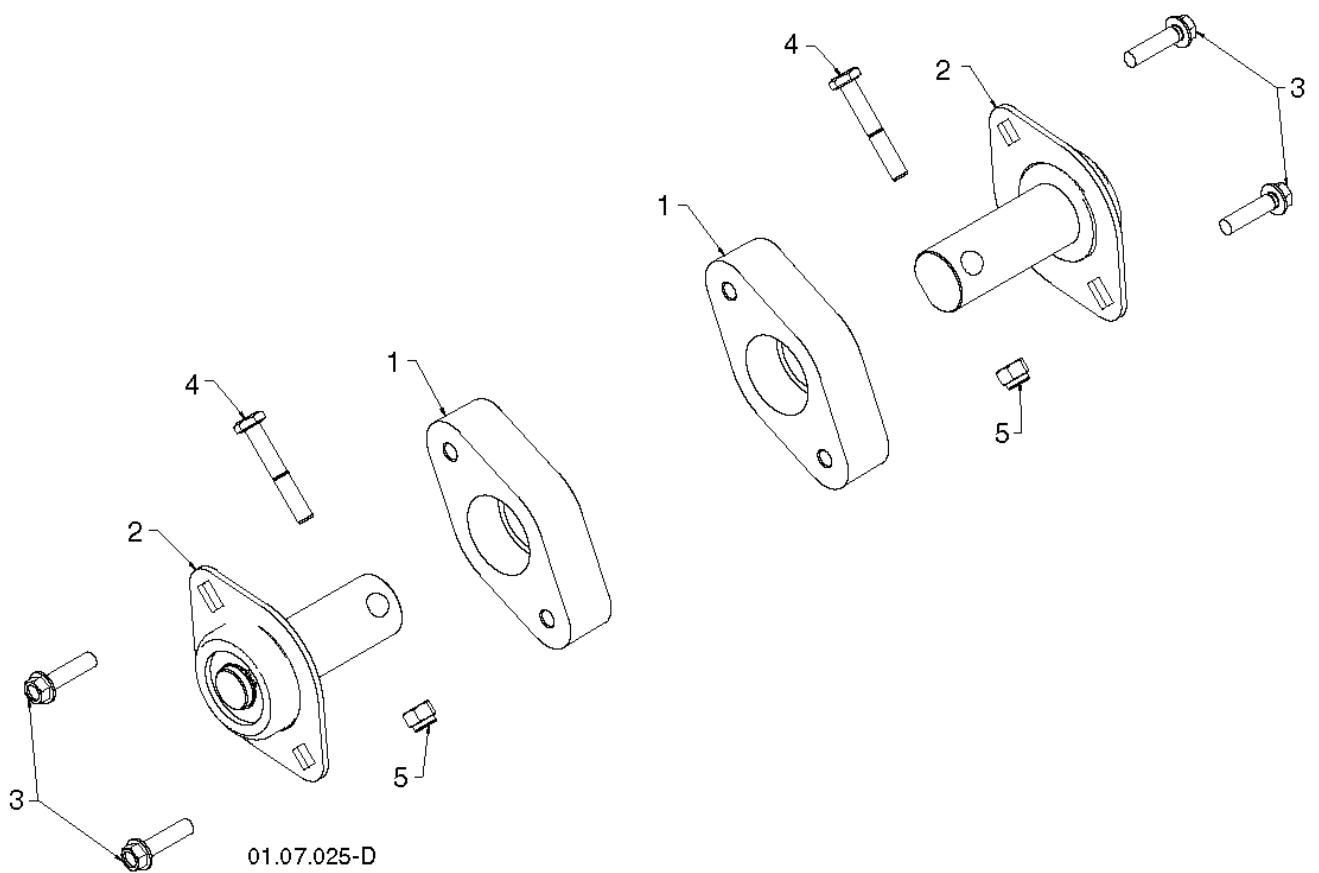

01.01.007-B

---

REF.	PART NO.	DESCRIPTION	REMARK	QTY.	KIT
1	532429269	ENGINE PLATE		1	

01.14.014-A

---

REF.	PART NO.	DESCRIPTION	REMARK	QTY.	KIT
1	532187782	ROD, UPPER, SPEED CONTROL	TOP	1	
2	532187784	ROD	BOTTOM	1	
3	872270505	BOLT		1	
4	532155377	NUT		1	

01.14.009-B

---

REF.	PART NO.	DESCRIPTION	REMARK	QTY.	KIT
1	532443059	KIT		1	

01.14.003-B

---

REF.	PART NO.	DESCRIPTION	REMARK	QTY.	KIT
1	532198563	POWER CORD		1	
2	532169675	PIN		1	
3	532429112	WRENCH		1	
4	532184505	SPRING		1	
5	532179829	BOLT		1	
6	532191730	NUT		1	
7	872250505	BOLT		1	
8	532751153	NUT		1	
9	873800600	NUT		1	
10	819131316	WASHER		1	
11	532192090	BOLT		1	
12	873800400	NUT		1	

01.11.002-B

---

REF.	PART NO.	DESCRIPTION	REMARK	QTY.	KIT
1	532407834	SKID PLATE		1	
2	872270506	BOLT		1	
3	532427942	NUT		1	

01.17.002-B

---

REF.	PART NO.	DESCRIPTION	REMARK	QTY.	KIT
1	532182516	WEIGHT AUGER HOUSING 30		1	
2	872110510	BOLT		1	
3	532751153	NUT		1	
4	819112206	WASHER		1	

01.07.015-A

---

REF.	PART NO.	DESCRIPTION	REMARK	QTY.	KIT
1	532421726	AUGER	LH	1	
2	532421727	AUGER	RH	1	

01.07.025-D

---

REF.	PART NO.	DESCRIPTION	REMARK	QTY.	KIT
1	532188170	HOLDER		1	
2	532427762	BEARING		1	
3	532179582	SCREW		1	
4	874780426	SCREW		1	
5	873800400	NUT		1	