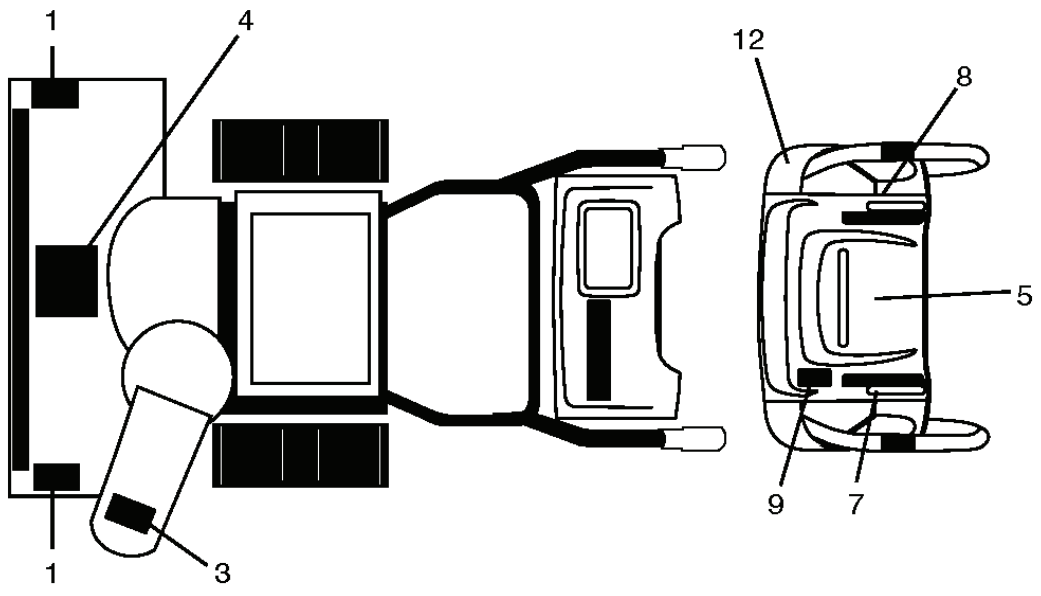

01.09.009-A

---

REF.	PART NO.	DESCRIPTION	REMARK	QTY.	KIT
1	532421138	SHIELD		1	
2	532423247	STRAP		1	
3	532182227	SCREW		1	
4	532182228	NUT		1	

---

REF.	PART NO.	DESCRIPTION	REMARK	QTY.	KIT
1	532444041	CHUTE ASSY		1	
2	532184113	DEFLECTOR		1	
3	532420673	CONTROL		1	
4	532420325	SEAL		1	
5	580673201	KNOB		1	
6	532128415	RIVET		1	
7	817501010	SCREW		1	
8	532430324	SHIELD		1	
9	532421728	BRACKET		1	
*10	532179829	BOLT		1	
*11	532191730	NUT		1	
*12	872250505	BOLT		1	
*13	532751153	NUT		1	
*14	532184505	SPRING		1	
15	532420679	CONTROL UNIT	SERVICE PART	1	
16	532420672	CONTROL CABLE	SERVICE PART	1	