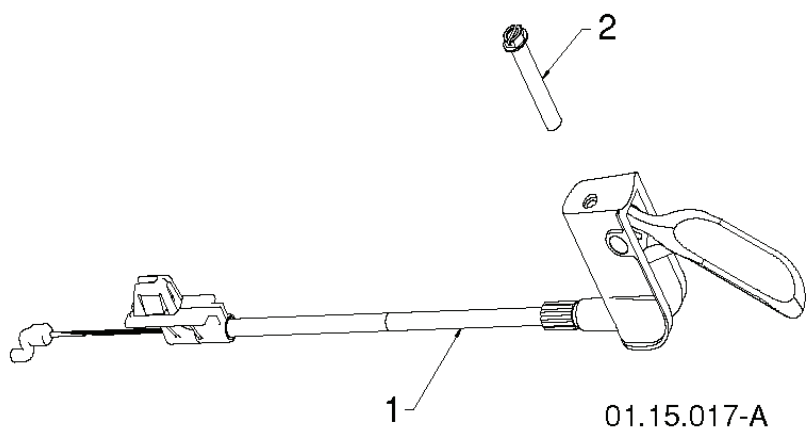

01.15.017-A

REF.	PART NO.	DESCRIPTION	REMARK	QTY.	KIT
1	580843102	CABLE ASSY		1	
2	874041024	SCREW		1