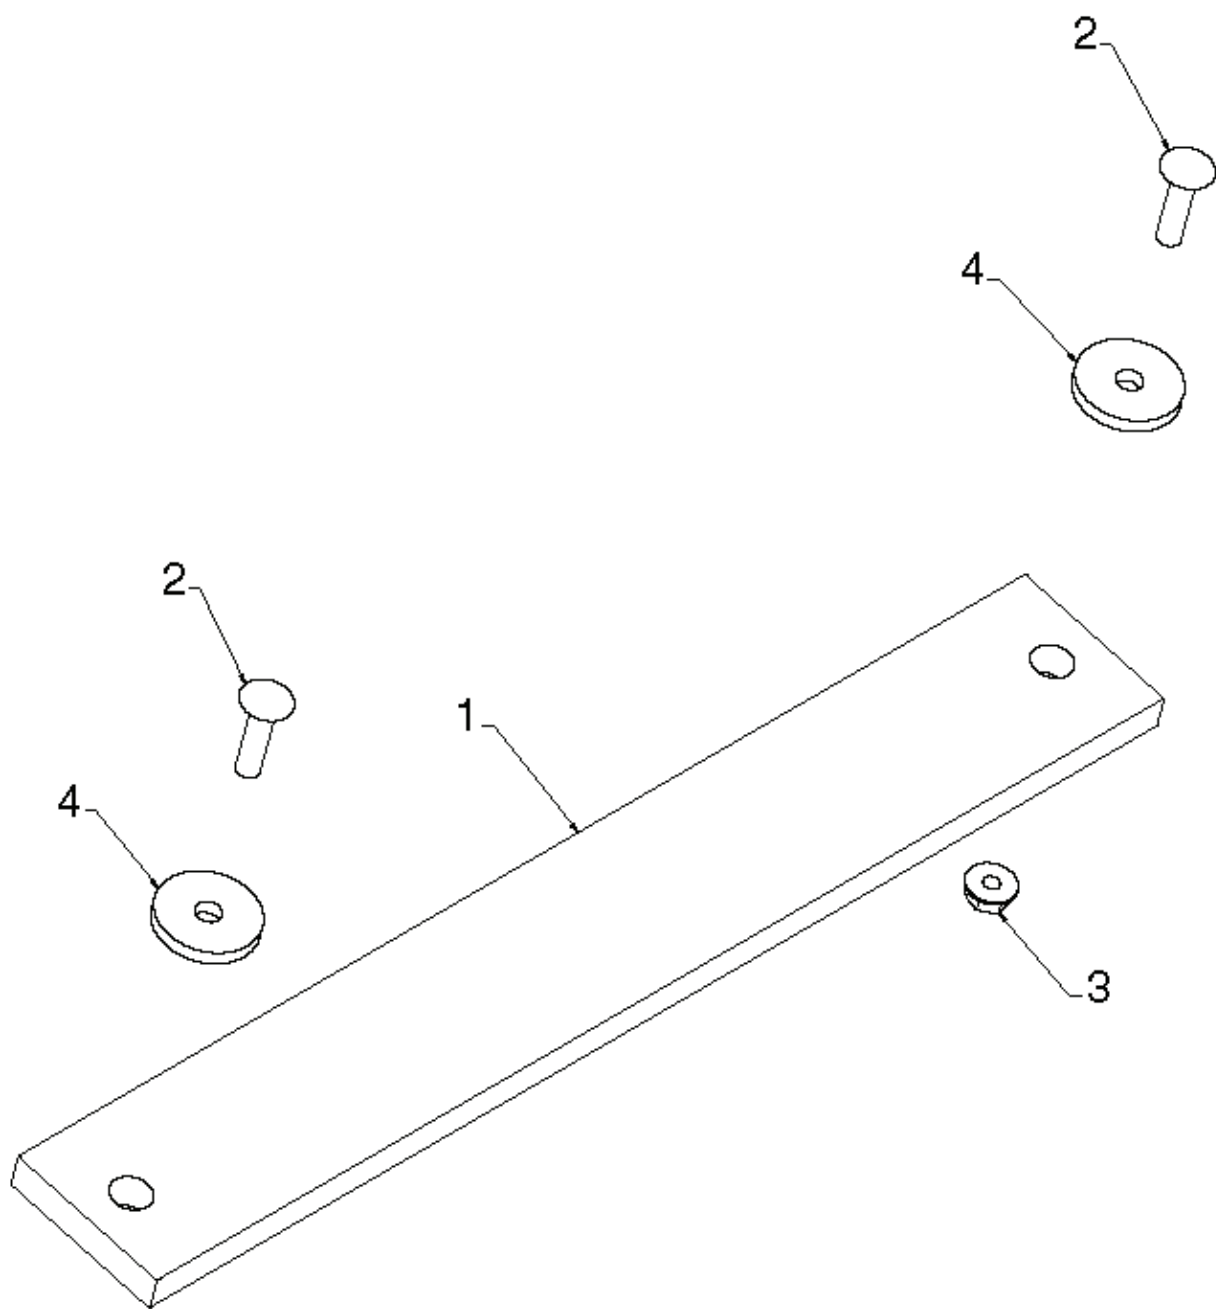

# **SPARE PARTS LIST**

01.21.022-B

---

REF.	PART NO.	DESCRIPTION	REMARK	QTY.	KIT
1	532419888	BELT		1	
2	532428454	BELT		1	
3	532429271	BRACKET		1	
4	532180523	PULLEY		1	
5	532429270	BRACKET		1	
6	532426589	NUT		1	
7	874780524	BOLT		1	
8	532424297	BOLT		1	
9	817000510	BOLT		1	
10	532428867	BOLT		1	
11	532187786	ARM, IDLER		1	
12	532446227	PULLEY		1	
13	532059289	WASHER		1	
14	873800500	LOCK NUT		1	
15	874780520	BOLT		1	
16	532851084	SCREW		1	
17	819132005	WASHER		1	
18	532425934	PULLEY		1	
19	532425933	PULLEY		1	
20	874610516	SCREW		1	
21	810040500	WASHER		1	
22	580633002	GUIDE		1	
23	532155415	WASHER		1	
24	532175331	BUSHING		1	
25	819112206	WASHER		1	
26	874610520	SCREW CAP		1	
27	874760608	SCREW		1	

01.01.007-B

---

REF.	PART NO.	DESCRIPTION	REMARK	QTY.	KIT
1	532429269	ENGINE PLATE		1	

01.14.014-A

---

REF.	PART NO.	DESCRIPTION	REMARK	QTY.	KIT
1	532187782	ROD, UPPER, SPEED CONTROL	TOP	1	
2	532187784	ROD	BOTTOM	1	
3	872270505	BOLT		1	
4	532155377	NUT		1	

01.14.009-B

---

REF.	PART NO.	DESCRIPTION	REMARK	QTY.	KIT
1	532443059	KIT		1	

01.14.003-B

---

REF.	PART NO.	DESCRIPTION	REMARK	QTY.	KIT
1	532198563	POWER CORD		1	
2	532169675	PIN		1	
3	532429112	WRENCH		1	
4	532184505	SPRING		1	
5	532179829	BOLT		1	
6	532191730	NUT		1	
7	872250505	BOLT		1	
8	532751153	NUT		1	
9	873800600	NUT		1	
10	819131316	WASHER		1	
11	532192090	BOLT		1	
12	873800400	NUT		1	

01.11.002-B

---

REF.	PART NO.	DESCRIPTION	REMARK	QTY.	KIT
1	532407834	SKID PLATE		1	
2	872270506	BOLT		1	
3	532427942	NUT		1	

01.17.002-B

---

REF.	PART NO.	DESCRIPTION	REMARK	QTY.	KIT
1	532182516	WEIGHT AUGER HOUSING 30		1	
2	872110510	BOLT		1	
3	532751153	NUT		1	
4	819112206	WASHER		1	