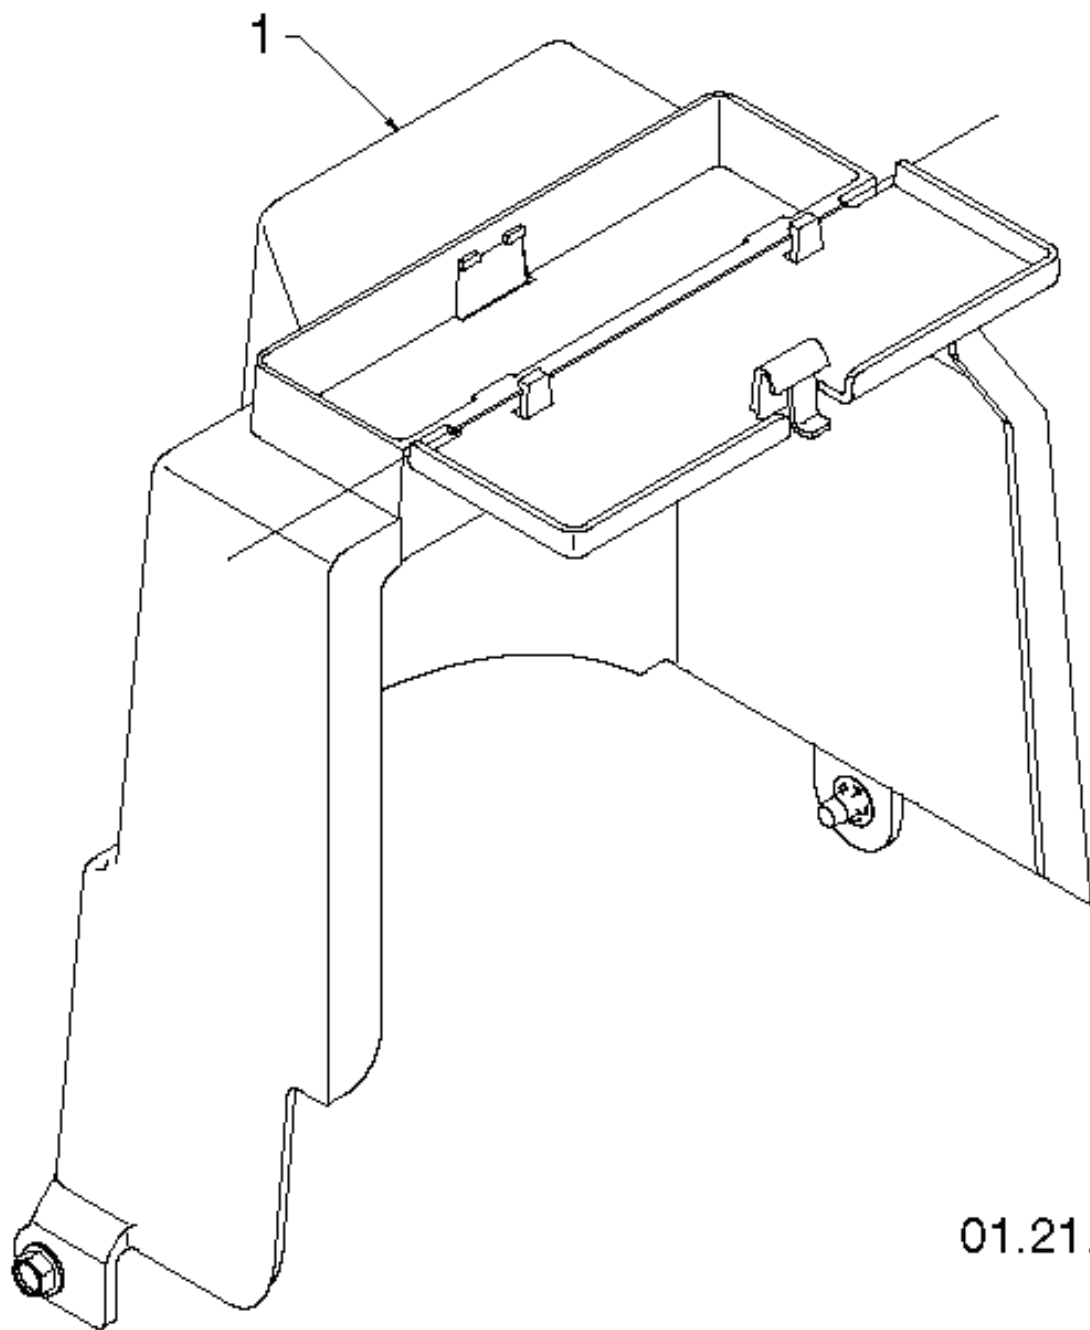

# **SPARE PARTS LIST**

01.21.022-B

---

REF.	PART NO.	DESCRIPTION	REMARK	QTY.	KIT
1	532419888	BELT		1	
2	532428454	BELT		1	
3	532429271	BRACKET		1	
4	532180523	PULLEY		1	
5	532429270	BRACKET		1	
6	532426589	NUT		1	
7	874780524	BOLT		1	
8	532424297	BOLT		1	
9	817000510	BOLT		1	
10	532428867	BOLT		1	
11	532187786	ARM, IDLER		1	
12	532446227	PULLEY		1	
13	532059289	WASHER		1	
14	873800500	LOCK NUT		1	
15	874780520	BOLT		1	
16	532851084	SCREW		1	
17	819132005	WASHER		1	
18	532425934	PULLEY		1	
19	532425933	PULLEY		1	
20	874610516	SCREW		1	
21	810040500	WASHER		1	
22	580633002	GUIDE		1	
23	532155415	WASHER		1	
24	532175331	BUSHING		1	
25	819112206	WASHER		1	
26	874610520	SCREW CAP		1	
27	874760608	SCREW		1	

---

REF.	PART NO.	DESCRIPTION	REMARK	QTY.	KIT
-	532443326	ENGINE	LCT PW4HK191150781E	1	
1	532429203	FRAME		1	
2	532150406	BOLT		1	
3	532428867	BOLT		1	

01.21.013-B

---

REF.	PART NO.	DESCRIPTION	REMARK	QTY.	KIT
1	532428685	BELT COVER		1	

01.01.007-B

---

REF.	PART NO.	DESCRIPTION	REMARK	QTY.	KIT
1	532429269	ENGINE PLATE		1	

01.14.014-A

---

REF.	PART NO.	DESCRIPTION	REMARK	QTY.	KIT
1	532187782	ROD, UPPER, SPEED CONTROL	TOP	1	
2	532187784	ROD	BOTTOM	1	
3	872270505	BOLT		1	
4	532155377	NUT		1	