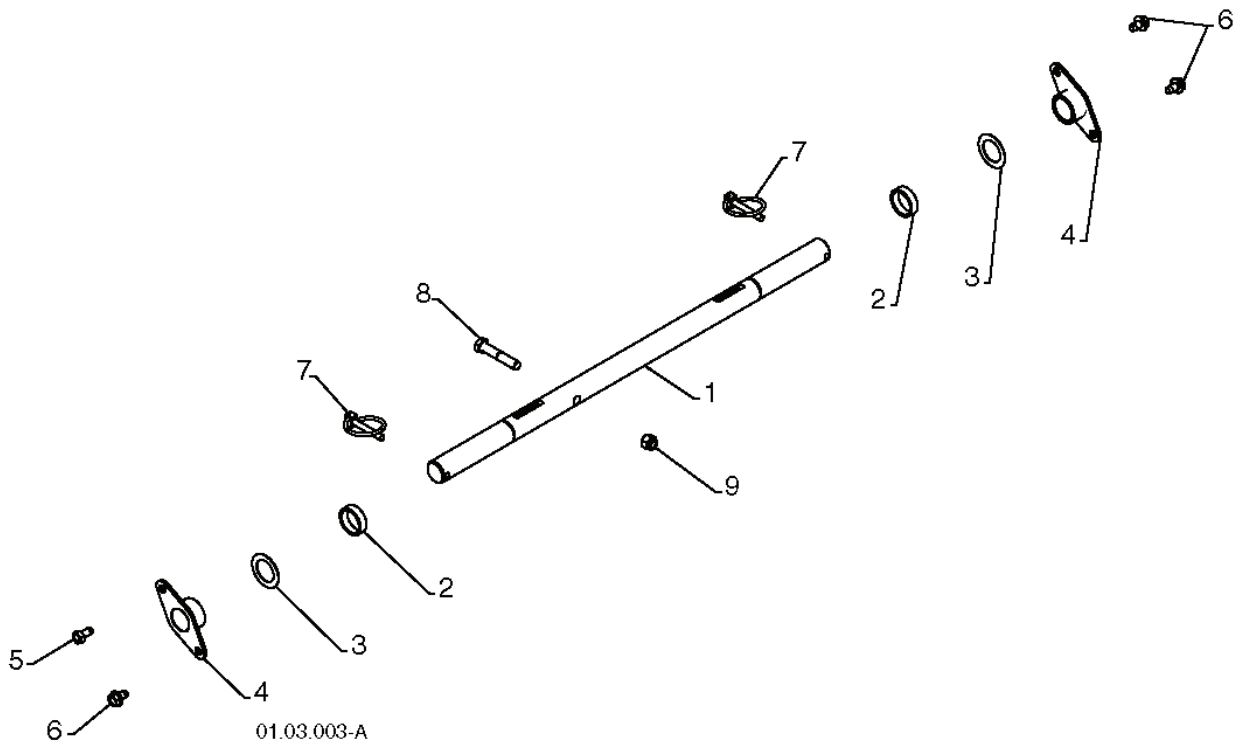

REF.	PART NO.	DESCRIPTION	REMARK	QTY.	KIT
1	532404308	SHAFT		1	
2	532187794	SPACER		1	
3	532444949	WASHER		1	
4	532179830	BEARING		1	
5	532146315	SCREW		1	
6	817490508	SCREW		1	
7	532155443	PEN		1	
8	874780632	SCREW		1	
9	873800600	NUT		1