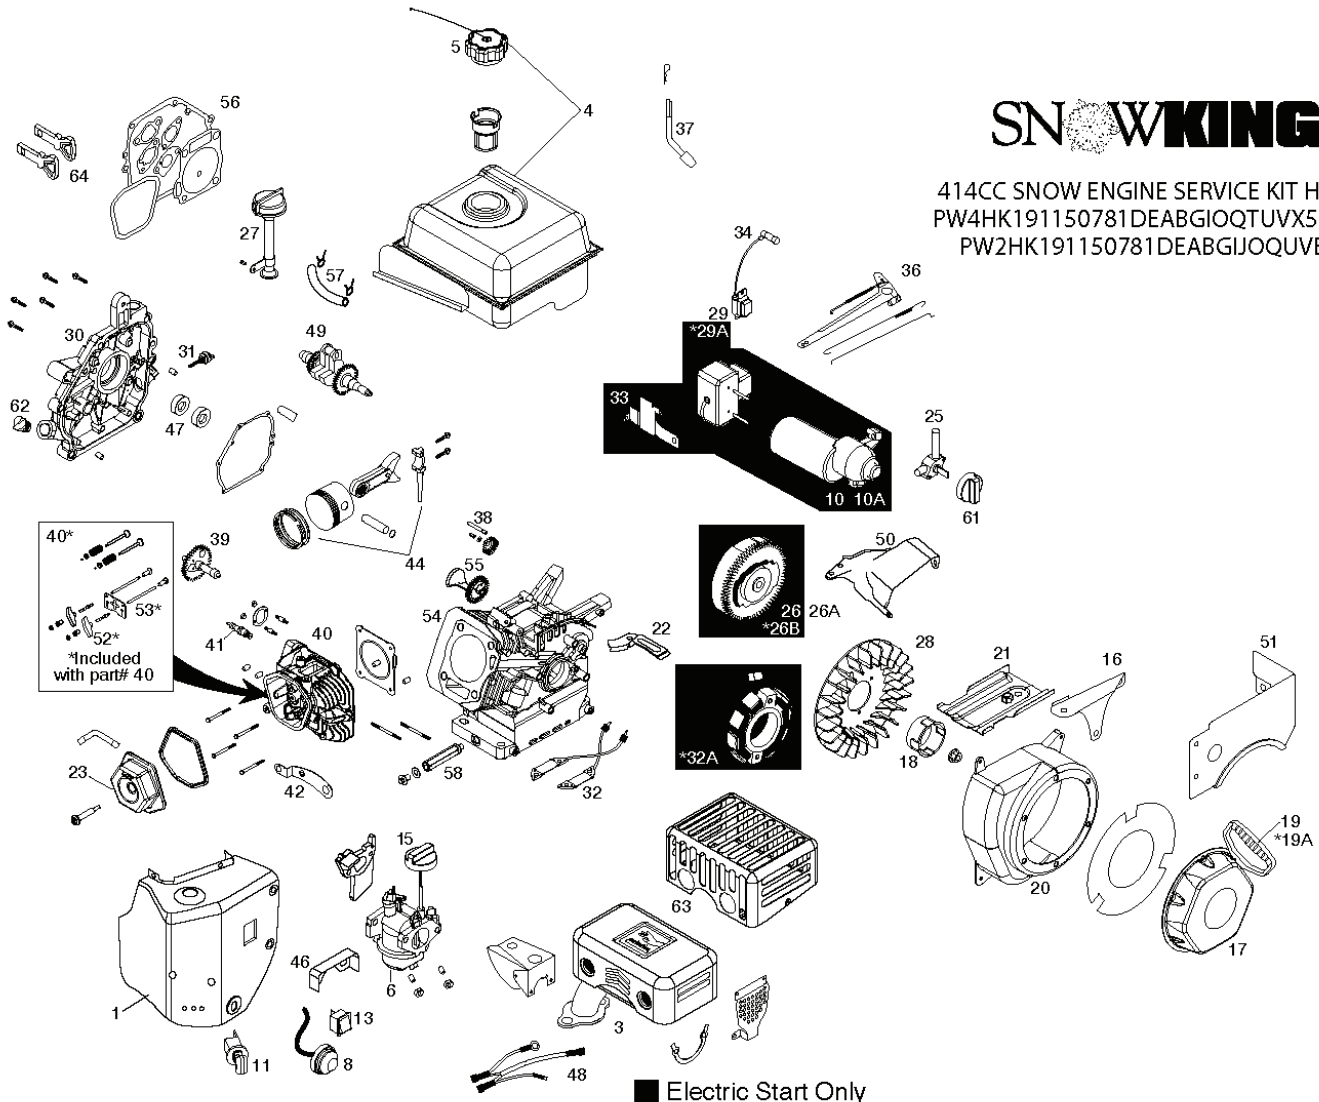

SNOW KING

414CC SNOW ENGINE SERVICE KIT HOP
PW4HK191150781DEABGIOQTUVX5E1M
PW2HK191150781DEABGIJOUVE1M

REF.	PART NO.	DESCRIPTION	REMARK	QTY.	KIT
1	532429294	ASSEMBLY		1	
3	532429208	MUFFLER ASSY		1	
4	532429209	FUEL TANK ASSY		1	
5	532429211	FUEL CAP ASSY		1	
6	532429295	CARBURETTOR		1	
8	532429218	PRIMER		1	
10	532429297	STARTER		1	
10A	532437465	STARTER		1	
11	532429221	KEY SWITCH		1	
13	532429223	IGNITION SWITCH		1	
15	532429224	CHOKE		1	
16	532429298	PLATE		1	
17	532429299	RECOIL		1	
18	532429300	STARTER ASSY		1	
19	532429301	STARTER HANDLE		1	
*19A	532443899	STARTER HANDLE	* THIS PART IS USED ON PW4 MODELS ONLY	1	
20	532429302	BLOWER HOUSING ASSY		1	
21	532429231	SHIELD		1	
22	532429232	SHIELD		1	
23	532429303	COVER		1	
25	532429234	FUEL		1	
26	532429304	FLYWHEEL ASSY		1	
26A	532429305	FLYWHEEL ASSY		1	
*26B	532443900	FLYWHEEL	* THIS PART IS USED ON PW4 MODELS ONLY	1	
27	532429237	ASSEMBLY KIT		1	
28	532429306	FAN		1	
29	532443944	IGNITION COIL		1	
*29	532443897	IGNITION COIL	* THIS PART IS USED ON PW4 MODELS ONLY	1	
30	532429308	CRANKCASE		1	
31	532435534	DIPSTICK		1	
32	532429243	COIL		1	
*32A	532443897	IGNITION COIL	* THIS PART IS USED ON PW4 MODELS ONLY	1	
33	532429290	STARTER ASSY		1	
34	532436966	BOOT		1	
36	532429310	ARM		1	
37	532429311	SHAFT		1	
38	532429312	GEAR ASSY		1	
39	532429313	CAMSHAFT		1	
40	532429605	CYLINDER HEAD		1	
41	532429255	SPARK PLUG		1	
42	532429257	BOX		1	
44	532429315	PISTON ASSY		1	
46	532429213	SHIELD		1	
47	532429316	SEAL		1	
48	532429284	HARNES		1	
49	532429317	CRANKSHAFT		1	
50	532429286	SHIELD		1	
51	532429318	FUEL TANK ASSY		1	
52	532429612	ARM		1	
53	532429606	PUSH ROD TAPPET KIT (INCLUDED WITH PART # 40)		1	
54	532429607	CYLINDER ASSY		1	
55	532429608	WEIGHT KIT		1	
56	532429609	GASKET KIT		1	
57	532432146	HOSE KIT		1	
58	532432687	EXTENDED OIL DRAIN TUBE		1	
61	532432752	FUEL KNOB-SNOW		1	
62	532429242	OIL PLUG		1	
63	532437466	SHIELD		1	
64	532443059	KIT		1