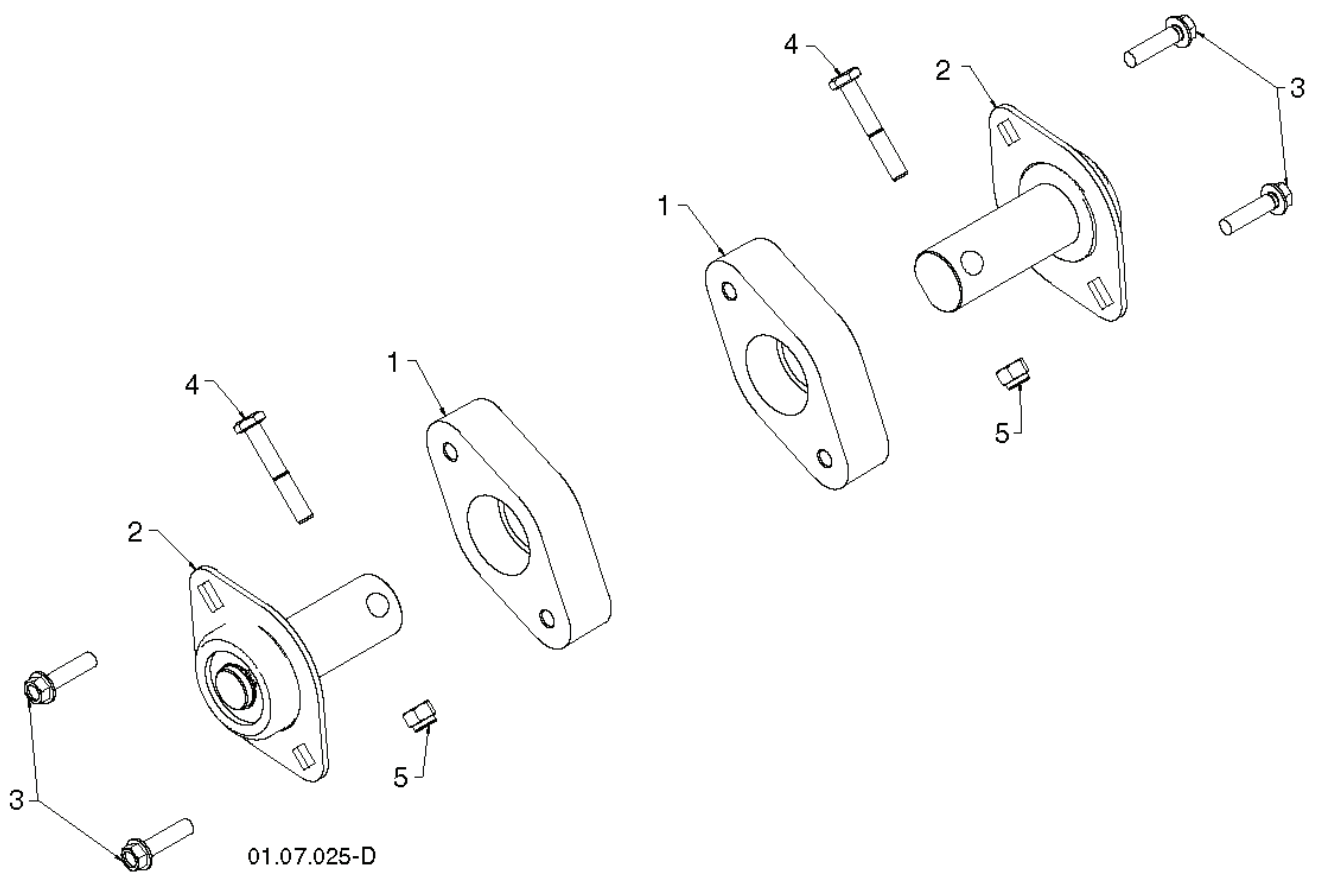

01.07.026-E

REF.	PART NO.	DESCRIPTION	REMARK	QTY.	KIT
1	532184105	IMPELLER		1	
2	532427148	GEARBOX ASSEMBLY		1	
3	532188909	BEARING		1	
4	532427146	PULLEY		1	
5	532442438	CHUTE		1	
6	532184095	PLATE		1	
7	532192199	TOOL		1	
8	532405400	CLAMP		1	
9	873800400	NUT		1	
10	874780426	SCREW		1	
11	532427942	NUT		1	
12	532163183	BOLT		1	
13	532427145	HUB		1	
14	532427154	SLEEVE		1	
15	532145212	NUT		1	
16	532180355	BOLT		1	
17	532194189	SCREW		1	
18	532407760	PLUG		1	
19	532427302	COVER	RH	1	
20	532427345	GASKET		1	
21	532407770	SEALING		1	
22	532407762	BUSHING		1	
23	532174697	WASHER		1	
24	532407763	GEAR		1	
25	532407764	SHAFT		1	
26	532189282	KEY		1	
27	532407758	BUSHING		1	
28	532174683	WASHER		1	
29	532427147	SHAFT		1	
30	532184205	PIN		1	
31	532174681	WASHER		1	
32	532174684	BEARING		1	
33	532407769	BUSHING		1	
34	532407768	O-RING		1	
35	532407767	SCREW		1	
36	532427317	COVER	LH	1	
37	532192090	BOLT		1	

01.07.015-A

---

REF.	PART NO.	DESCRIPTION	REMARK	QTY.	KIT
1	532421726	AUGER	LH	1	
2	532421727	AUGER	RH	1	

01.07.030-A

---

REF.	PART NO.	DESCRIPTION	REMARK	QTY.	KIT
1	532445125	HOUSING		1	
2	532416270	BAR		1	
3	872270505	BOLT		1	
4	532155377	NUT		1	
5	532443290	BRACKET		1	
6	532443291	BRACKET		1	
7	532163183	BOLT		1	
8	532751153	NUT		1	

01.07.025-D

---

REF.	PART NO.	DESCRIPTION	REMARK	QTY.	KIT
1	532188170	HOLDER		1	
2	532430691	BALL BEARING		1	
3	532179582	SCREW		1	
4	874780426	SCREW		1	
5	873800400	NUT		1	

01.11.002-B

---

REF.	PART NO.	DESCRIPTION	REMARK	QTY.	KIT
1	532407834	SKID PLATE		1	
2	872270506	BOLT		1	
3	532427942	NUT		1	