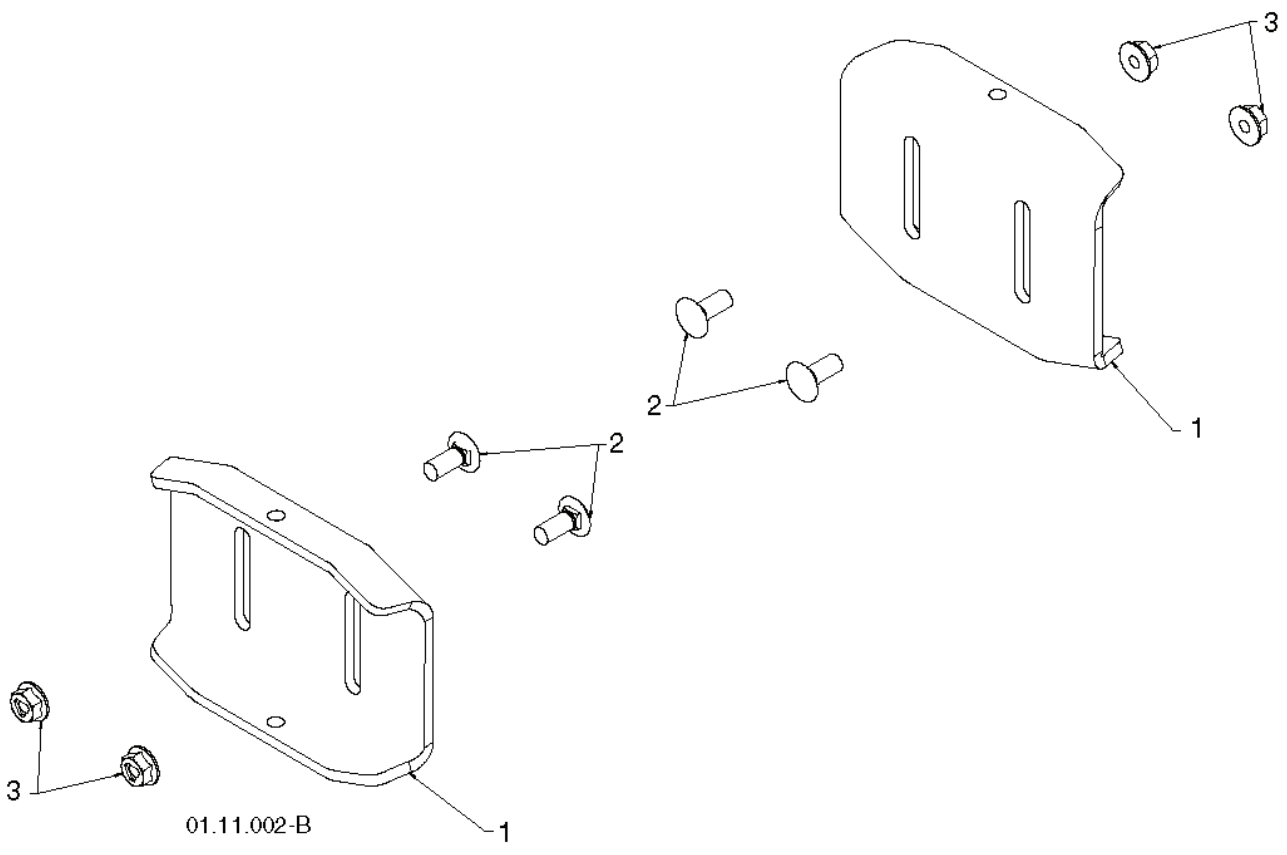

01.07.026-E

REF.	PART NO.	DESCRIPTION	REMARK	QTY.	KIT
1	532184105	IMPELLER		1	
2	532427148	GEARBOX ASSEMBLY		1	
3	532188909	BEARING		1	
4	532427146	PULLEY		1	
5	532442438	CHUTE		1	
6	532184095	PLATE		1	
7	532192199	TOOL		1	
8	532405400	CLAMP		1	
9	873800400	NUT		1	
10	874780426	SCREW		1	
11	532427942	NUT		1	
12	532163183	BOLT		1	
13	532427145	HUB		1	
14	532427154	SLEEVE		1	
15	532145212	NUT		1	
16	532180355	BOLT		1	
17	532194189	SCREW		1	
18	532407760	PLUG		1	
19	532427302	COVER	RH	1	
20	532427345	GASKET		1	
21	532407770	SEALING		1	
22	532407762	BUSHING		1	
23	532174697	WASHER		1	
24	532407763	GEAR		1	
25	532407764	SHAFT		1	
26	532189282	KEY		1	
27	532407758	BUSHING		1	
28	532174683	WASHER		1	
29	532427147	SHAFT		1	
30	532184205	PIN		1	
31	532174681	WASHER		1	
32	532174684	BEARING		1	
33	532407769	BUSHING		1	
34	532407768	O-RING		1	
35	532407767	SCREW		1	
36	532427317	COVER	LH	1	
37	532192090	BOLT		1	

01.07.025-D

---

REF.	PART NO.	DESCRIPTION	REMARK	QTY.	KIT
1	532188170	HOLDER		1	
2	532430691	BALL BEARING		1	
3	532179582	SCREW		1	
4	874780426	SCREW		1	
5	873800400	NUT		1	

01.11.002-B

---

REF.	PART NO.	DESCRIPTION	REMARK	QTY.	KIT
1	532407834	SKID PLATE		1	
2	872270506	BOLT		1	
3	532427942	NUT		1	