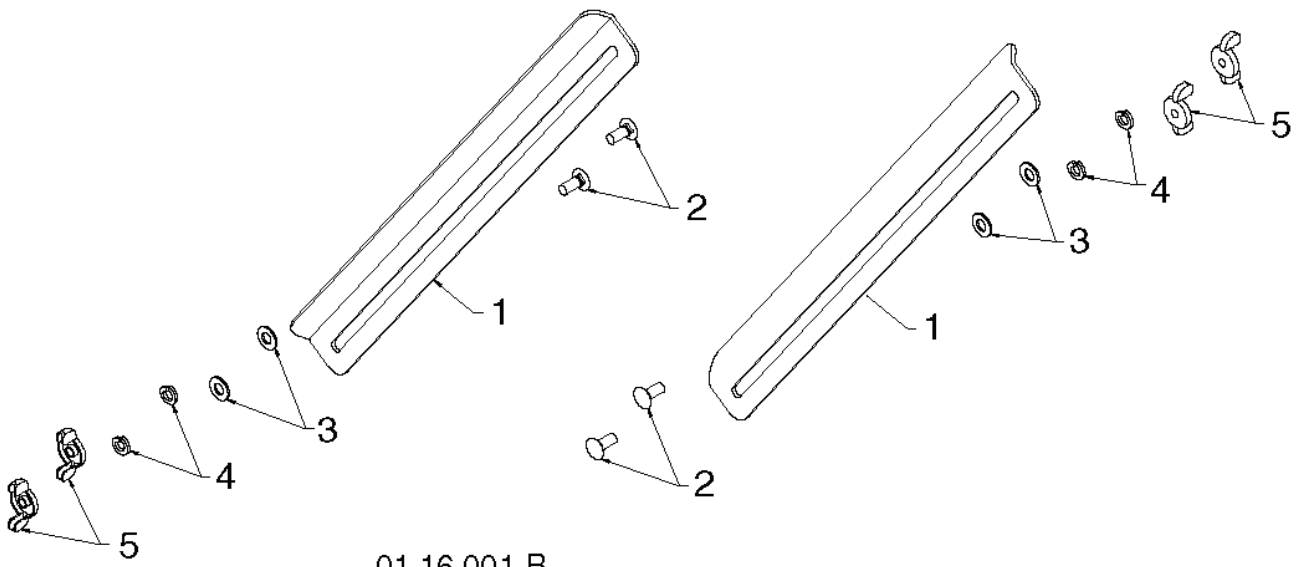

01.14.009-B

---

REF.	PART NO.	DESCRIPTION	REMARK	QTY.	KIT
1	532443059	KIT		1	

01.14.014-A

---

REF.	PART NO.	DESCRIPTION	REMARK	QTY.	KIT
1	532187782	ROD, UPPER, SPEED CONTROL	TOP	1	
2	532187784	ROD	BOTTOM	1	
3	872270505	BOLT		1	
4	532155377	NUT		1	