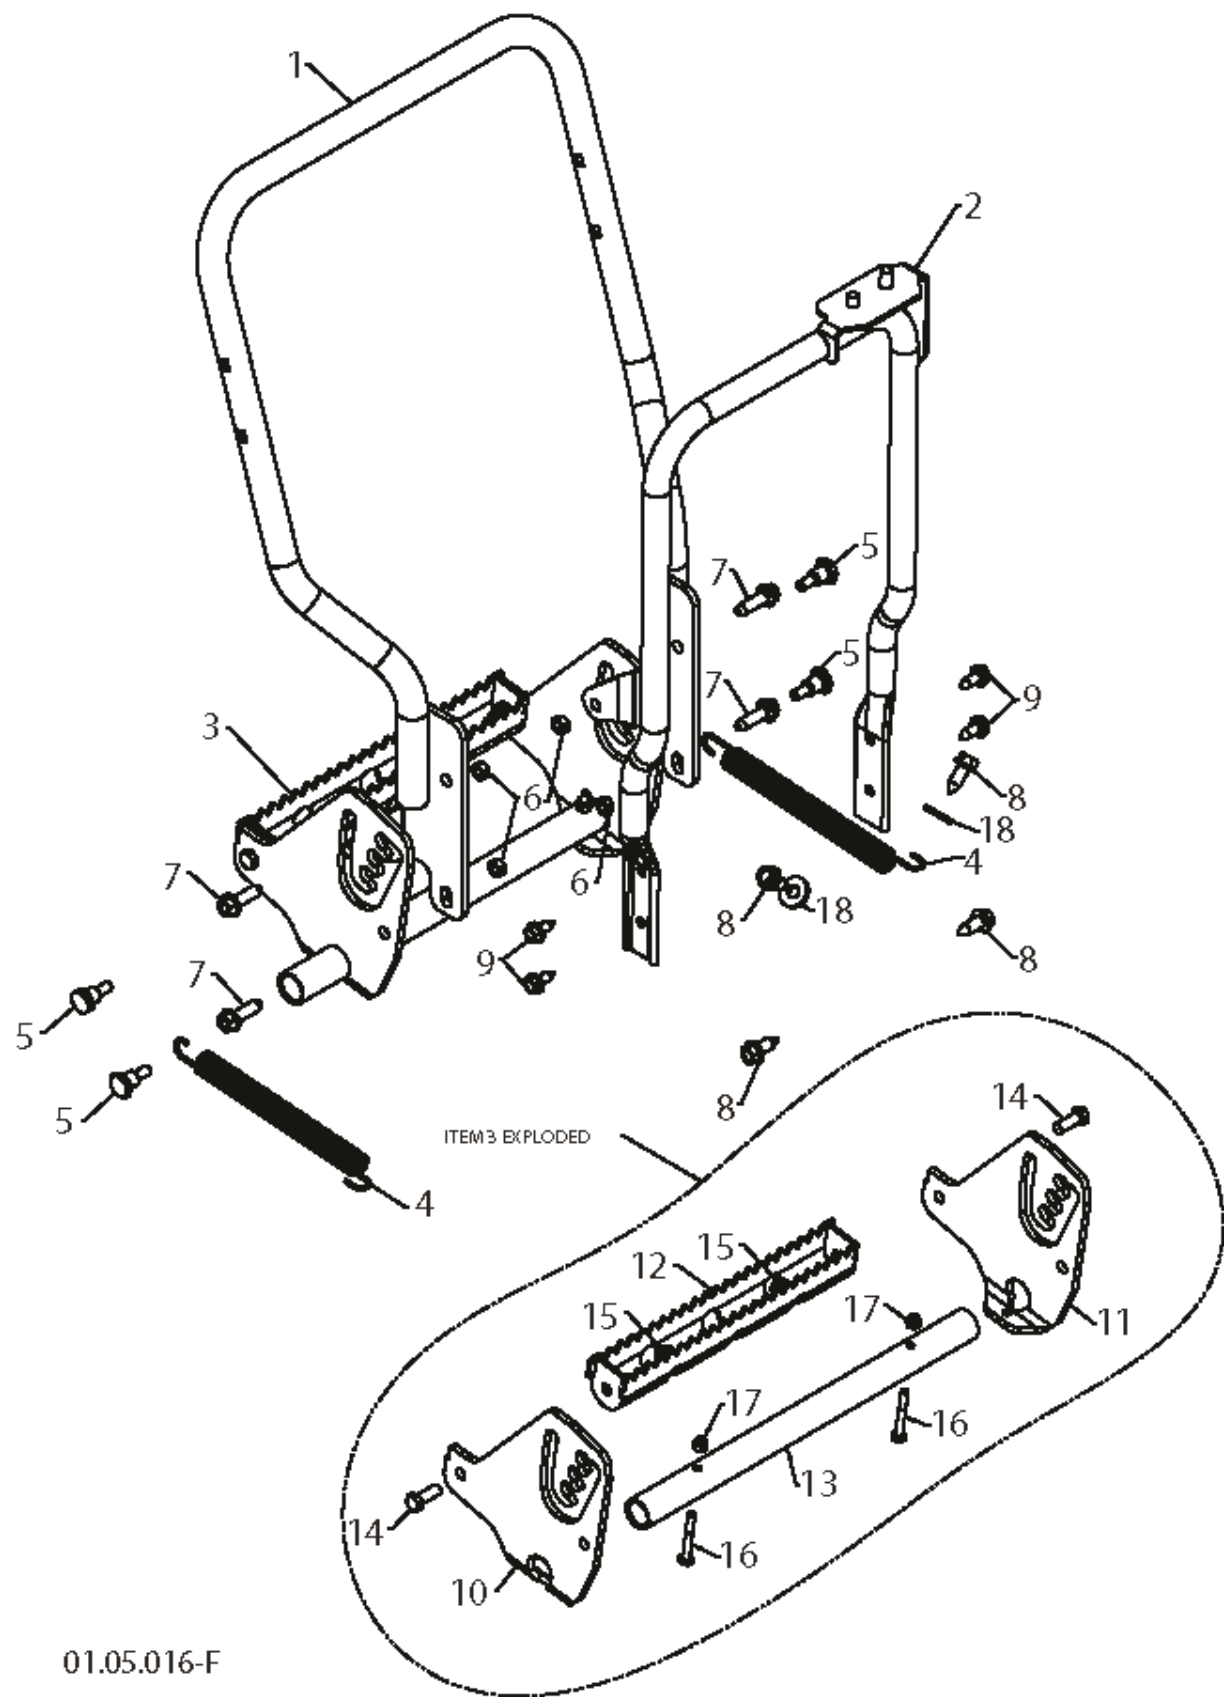

# **SPARE PARTS LIST**

01.08.007-D

---

REF.	PART NO.	DESCRIPTION	REMARK	QTY.	KIT
1	532416288	SPRING		1	
2	532445291	CAM LOCK		1	
3	532443215	SPRING		1	
4	532169675	PIN		1	
5	817060410	SCREW		1	
6	532421814	BRACKET		1	

01.12.009-A.

---

REF.	PART NO.	DESCRIPTION	REMARK	QTY.	KIT
1	580797801	ROD		1	
2	580797901	ROD		1	
3	532187782	ROD, UPPER, SPEED CONTROL		1	
4	532187784	ROD		1	
5	532180447	SLEEVE		1	
6	580796201	SPRING		1	
7	580802101	SPRING		1	
8	532180926	SPRING		1	
9	872270505	BOLT		1	
10	532155377	NUT		1	
11	532169675	PIN		1	

---

REF.	PART NO.	DESCRIPTION	REMARK	QTY.	KIT
1	532404308	SHAFT		1	
2	532187794	SPACER		1	
3	532174697	WASHER		1	
4	532179830	BEARING		1	
5	532146315	SCREW		1	
6	817490508	SCREW		1	
7	532155443	PEN		1	
8	874780632	SCREW		1	
9	873800600	NUT		1	

01.05.016-F

---

REF.	PART NO.	DESCRIPTION	REMARK	QTY.	KIT
1	580750402	HANDLE ASSY		1	
2	532443617	SUPPORT		1	
3	580790301	FOOT PLATE		1	
4	532443248	SPRING		1	
5	532443660	BOLT		1	
6	873930500	NUT		1	
7	817060620	SCREW		1	
8	817000616	SCREW		1	
9	817000510	BOLT		1	
10	580949901	PLATE	RH	1	
11	580949902	PLATE	LH	1	
12	580950001	PEDAL		1	
13	580950101	TUBE		1	
14	874780616	BOLT		1	
15	873800600	NUT		1	
16	874760432	BOLT		1	
17	873800400	NUT		1	
18	532851074	WASHER		1	