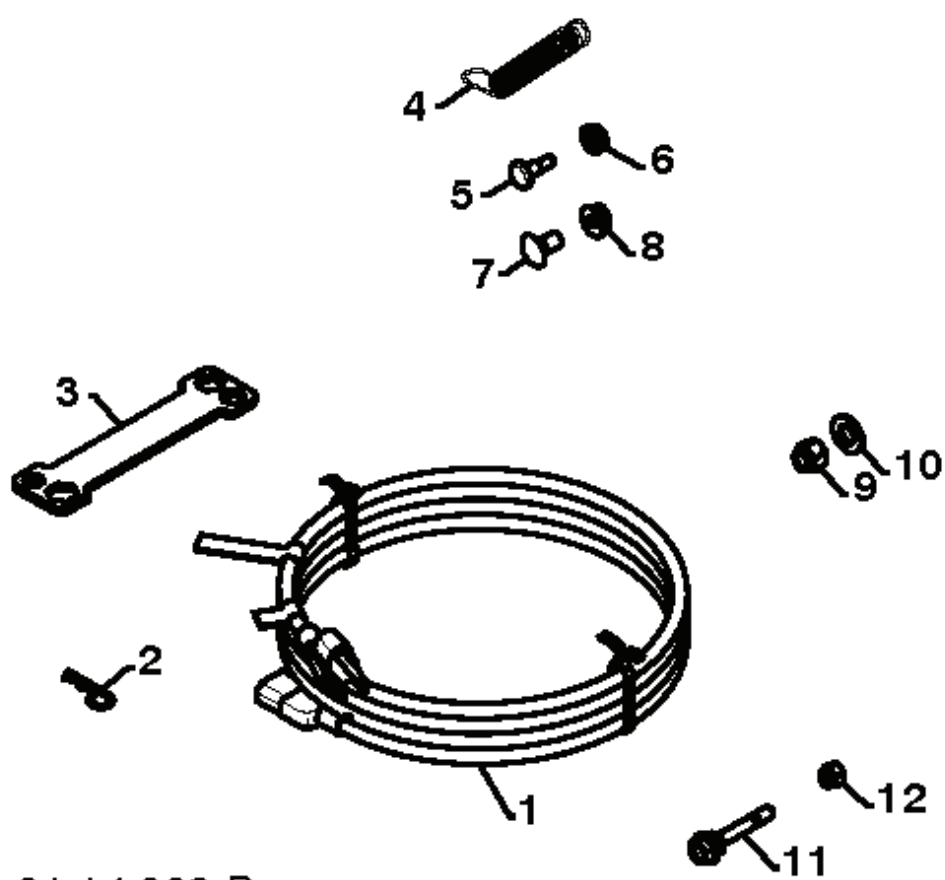

01.17.002-B

---

REF.	PART NO.	DESCRIPTION	REMARK	QTY.	KIT
1	532182516	WEIGHT AUGER HOUSING 30		1	
2	872110510	BOLT		1	
3	532751153	NUT		1	
4	819112206	WASHER		1	

---

REF.	PART NO.	DESCRIPTION	REMARK	QTY.	KIT
1	532444041	CHUTE ASSY		1	
2	532184113	DEFLECTOR		1	
3	532420673	CONTROL		1	
4	532420325	SEAL		1	
5	580673201	KNOB		1	
6	532128415	RIVET		1	
7	817501010	SCREW		1	
8	532430324	SHIELD		1	
9	532421728	BRACKET		1	
*10	532179829	BOLT		1	
*11	532191730	NUT		1	
*12	872250505	BOLT		1	
*13	532751153	NUT		1	
*14	532184505	SPRING		1	
15	532420679	CONTROL UNIT	SERVICE PART	1	
16	532420672	CONTROL CABLE	SERVICE PART	1	

01.09.010-B

---

REF.	PART NO.	DESCRIPTION	REMARK	QTY.	KIT
1	532428272	LEVER		1	
2	817501010	SCREW		1	
*3	532420678	BRACKET	SERVICE PART	1	
*4	532405932	BRACKET	SERVICE PART	1	
*5	532420675	PULLEY	SERVICE PART	1	
*6	532428273	CABLE ASSY	SERVICE PART	1	
*7	532428310	CABLE ASSY	SERVICE PART	1	

01.09.009-A

---

REF.	PART NO.	DESCRIPTION	REMARK	QTY.	KIT
1	532421138	SHIELD		1	
2	532423247	STRAP		1	
3	532182227	SCREW		1	
4	532182228	NUT		1	

01.14.003-B

---

REF.	PART NO.	DESCRIPTION	REMARK	QTY.	KIT
1	532198563	POWER CORD		1	
2	532169675	PIN		1	
3	532429112	WRENCH		1	
4	532184505	SPRING		1	
5	532179829	BOLT		1	
6	532191730	NUT		1	
7	872250505	BOLT		1	
8	532751153	NUT		1	
9	873800600	NUT		1	
10	819131316	WASHER		1	
11	532192090	BOLT		1	
12	873800400	NUT		1	

01.14.009-B

---

REF.	PART NO.	DESCRIPTION	REMARK	QTY.	KIT
1	532443059	KIT		1	

01.14.014-A

---

REF.	PART NO.	DESCRIPTION	REMARK	QTY.	KIT
1	532187782	ROD, UPPER, SPEED CONTROL	TOP	1	
2	532187784	ROD	BOTTOM	1	
3	872270505	BOLT		1	
4	532155377	NUT		1	