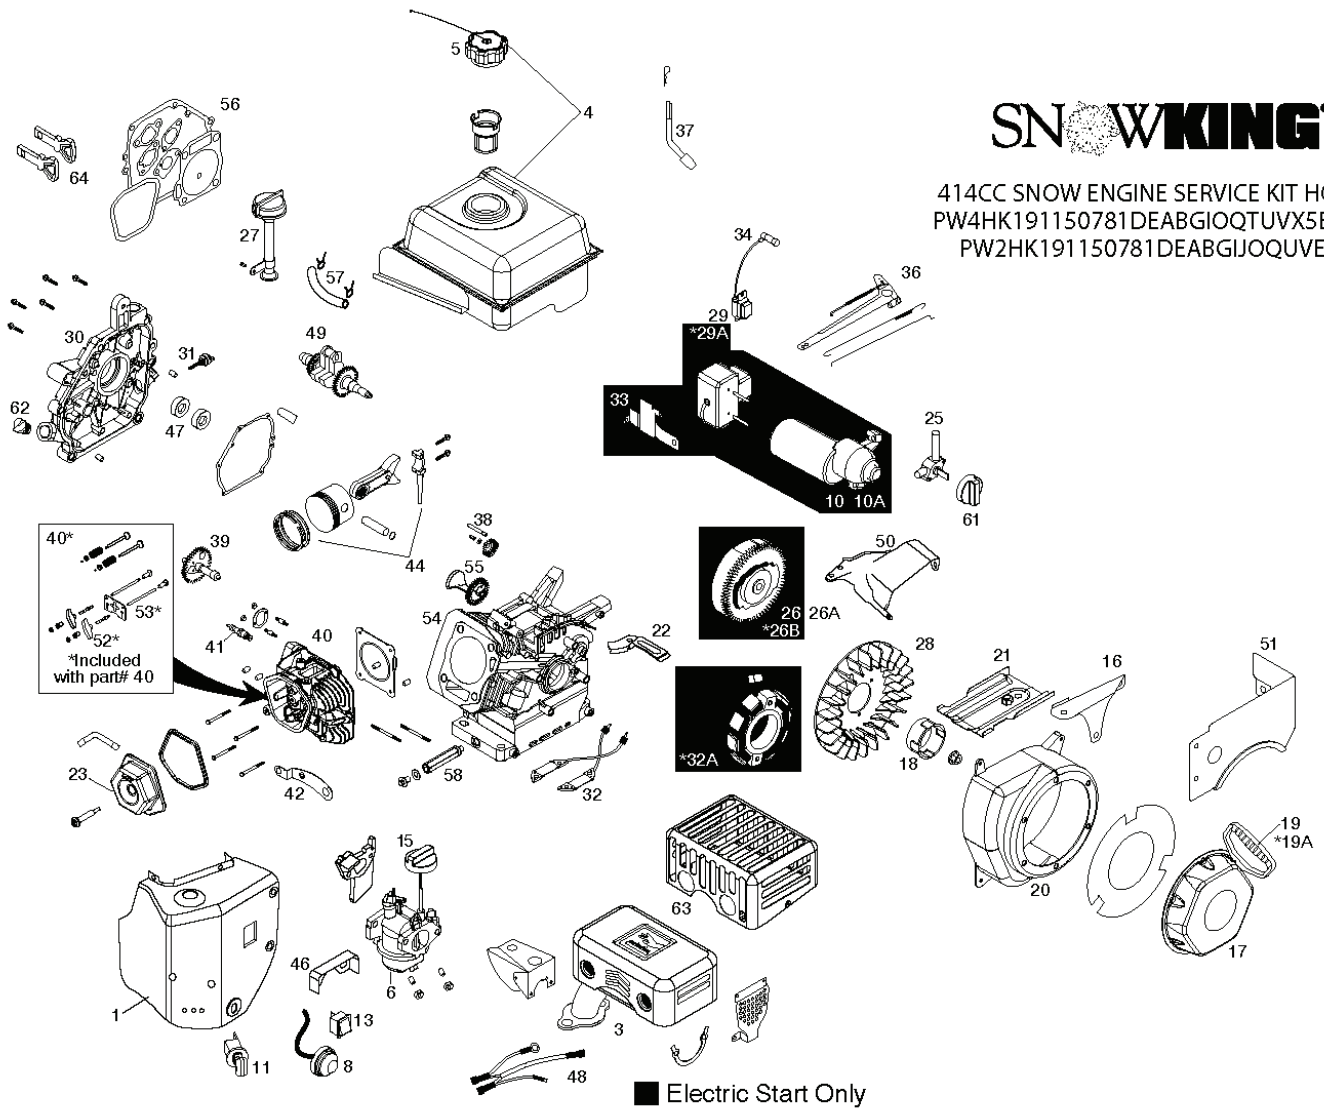

SNOW KING

414CC SNOW ENGINE SERVICE KIT HOP
PW4HK191150781DEABGIOQTUVX5E1M
PW2HK191150781DEABGIJOUVE1M

REF.	PART NO.	DESCRIPTION	REMARK	QTY.	KIT
1	532429294	ASSEMBLY		1	
3	532429208	MUFFLER ASSY		1	
4	532429209	FUEL TANK ASSY		1	
5	532429211	FUEL CAP ASSY		1	
6	532429295	CARBURETTOR		1	
8	532429218	PRIMER		1	
10	532429297	STARTER		1	
10A	532437465	STARTER		1	
11	532429221	KEY SWITCH		1	
13	532429223	IGNITION SWITCH		1	
15	532429224	CHOKE		1	
16	532429298	PLATE		1	
17	532429299	RECOIL		1	
18	532429300	STARTER ASSY		1	
19	532429301	STARTER HANDLE		1	
*19A	532443899	STARTER HANDLE	* THIS PART IS USED ON PW4 MODELS ONLY	1	
20	532429302	BLOWER HOUSING ASSY		1	
21	532429231	SHIELD		1	
22	532429232	SHIELD		1	
23	532429303	COVER		1	
25	532429234	FUEL		1	
26	532429304	FLYWHEEL ASSY		1	
26A	532429305	FLYWHEEL ASSY		1	
*26B	532443900	FLYWHEEL	* THIS PART IS USED ON PW4 MODELS ONLY	1	
27	532429237	ASSEMBLY KIT		1	
28	532429306	FAN		1	
29	532443944	IGNITION COIL		1	
*29	532443897	IGNITION COIL	* THIS PART IS USED ON PW4 MODELS ONLY	1	
30	532429308	CRANKCASE		1	
31	532435534	DIPSTICK		1	
32	532429243	COIL		1	
*32A	532443897	IGNITION COIL	* THIS PART IS USED ON PW4 MODELS ONLY	1	
33	532429290	STARTER ASSY		1	
34	532436966	BOOT		1	
36	532429310	ARM		1	
37	532429311	SHAFT		1	
38	532429312	GEAR ASSY		1	
39	532429313	CAMSHAFT		1	
40	532429605	CYLINDER HEAD		1	
41	532429255	SPARK PLUG		1	
42	532429257	BOX		1	
44	532429315	PISTON ASSY		1	
46	532429213	SHIELD		1	
47	532429316	SEAL		1	
48	532429284	HARNES		1	
49	532429317	CRANKSHAFT		1	
50	532429286	SHIELD		1	
51	532429318	FUEL TANK ASSY		1	
52	532429612	ARM		1	
53	532429606	PUSH ROD TAPPET KIT (INCLUDED WITH PART # 40)		1	
54	532429607	CYLINDER ASSY		1	
55	532429608	WEIGHT KIT		1	
56	532429609	GASKET KIT		1	
57	532432146	HOSE KIT		1	
58	532432687	EXTENDED OIL DRAIN TUBE		1	
61	532432752	FUEL KNOB-SNOW		1	
62	532429242	OIL PLUG		1	
63	532437466	SHIELD		1	
64	532443059	KIT		1