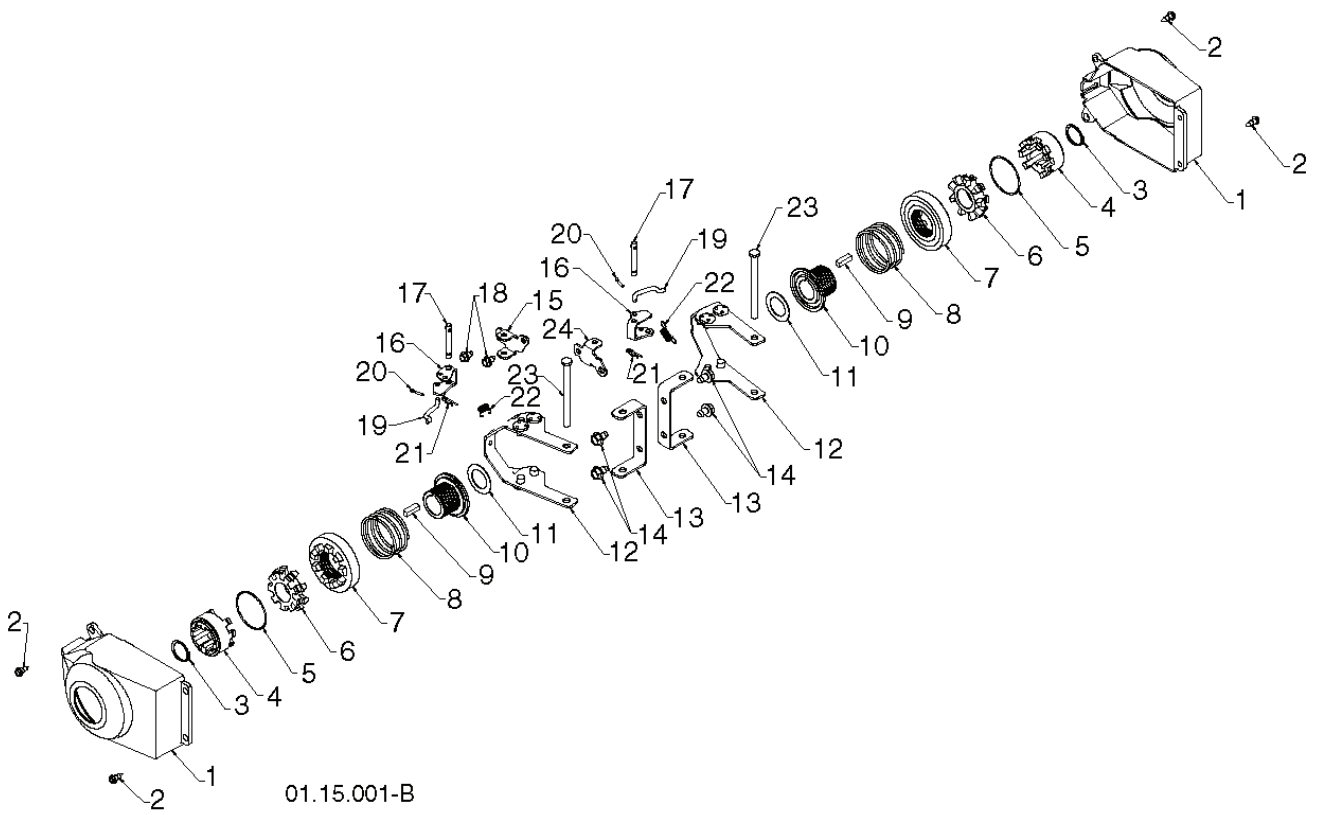

# **SPARE PARTS LIST**

01.08.007-D

---

REF.	PART NO.	DESCRIPTION	REMARK	QTY.	KIT
1	532416288	SPRING		1	
2	532445291	CAM LOCK		1	
3	532443215	SPRING		1	
4	532169675	PIN		1	
5	817060410	SCREW		1	
6	532421814	BRACKET		1	

01.12.009-A.

---

REF.	PART NO.	DESCRIPTION	REMARK	QTY.	KIT
1	580797801	ROD		1	
2	580797901	ROD		1	
3	532187782	ROD, UPPER, SPEED CONTROL		1	
4	532187784	ROD		1	
5	532180447	SLEEVE		1	
6	580796201	SPRING		1	
7	580802101	SPRING		1	
8	532180926	SPRING		1	
9	872270505	BOLT		1	
10	532155377	NUT		1	
11	532169675	PIN		1	

01.15.001-B

---

REF.	PART NO.	DESCRIPTION	REMARK	QTY.	KIT
1	532405161	COVER		1	
2	532184471	SCREW		1	
3	812000045	RETAINER RING		1	
4	532192126	PINION		1	
5	532182466	RING		1	
6	532187622	WHEEL		1	
7	532443884	SLIDE		1	
8	532179139	SPRING		1	
9	532189282	KEY		1	
10	532194940	PLUG		1	
11	532174697	WASHER		1	
12	532445266	YOKE		1	
13	532184197	BRACKET		1	
14	817490508	SCREW		1	
15	532199511	BRACKET		1	
16	532199518	BRACKET		1	
17	532181847	PEN		1	
18	817600406	SCREW		1	
19	532405077	LINK		1	
20	532700279	CLIP		1	
21	532085179	CLIP		1	
22	532193885	SPRING		1	
23	532182015	PEN		1	
24	532199512	BRACKET		1	

01.15.014-A

---

REF.	PART NO.	DESCRIPTION	REMARK	QTY.	KIT
1	532443322	BRACKET	LH	1	
2	532438445	BRACKET	RH	1	

01.21.022-B

---

REF.	PART NO.	DESCRIPTION	REMARK	QTY.	KIT
1	532419888	BELT		1	
2	532428454	BELT		1	
3	532423723	BRACKET		1	
4	532180523	PULLEY		1	
5	532423990	BRACKET		1	
6	532426589	NUT		1	
7	874780524	BOLT		1	
8	532424297	BOLT		1	
9	817000510	BOLT		1	
10	532751153	NUT		1	
11	532427576	BRACKET		1	
12	532446227	PULLEY		1	
13	532059289	WASHER		1	
14	873800500	LOCK NUT		1	
15	874780520	BOLT		1	
16	532851084	SCREW		1	
17	819132005	WASHER		1	
18	532425934	PULLEY		1	
19	532425933	PULLEY		1	
20	874610516	SCREW		1	
21	810040500	WASHER		1	
22	580633002	GUIDE		1	
23	532155415	WASHER		1	
24	532175331	BUSHING		1	
25	819112206	WASHER		1	
26	874610520	SCREW CAP		1	
27	874760608	SCREW		1	