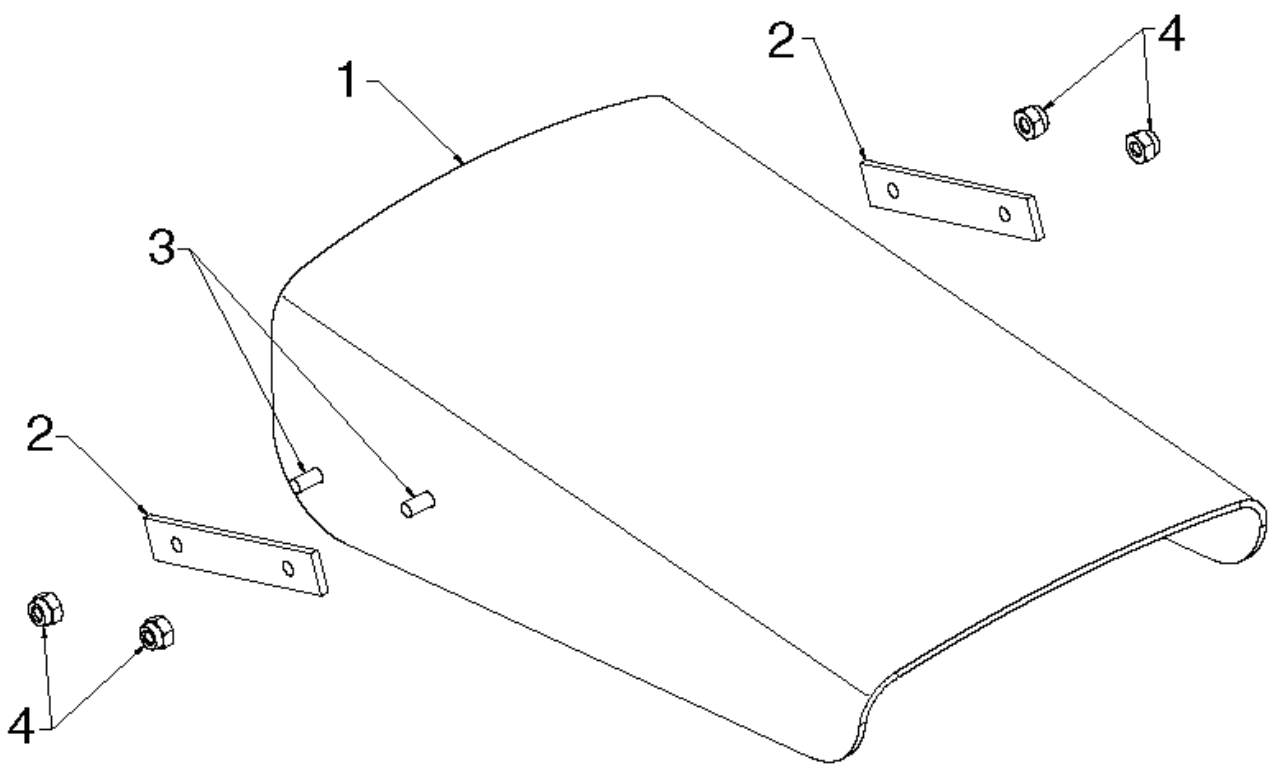

01.09.009-A

REF.	PART NO.	DESCRIPTION	REMARK	QTY.	KIT
1	532421138	SHIELD		1	
2	532423247	STRAP		1	
3	532182227	SCREW		1	
4	532182228	NUT		1