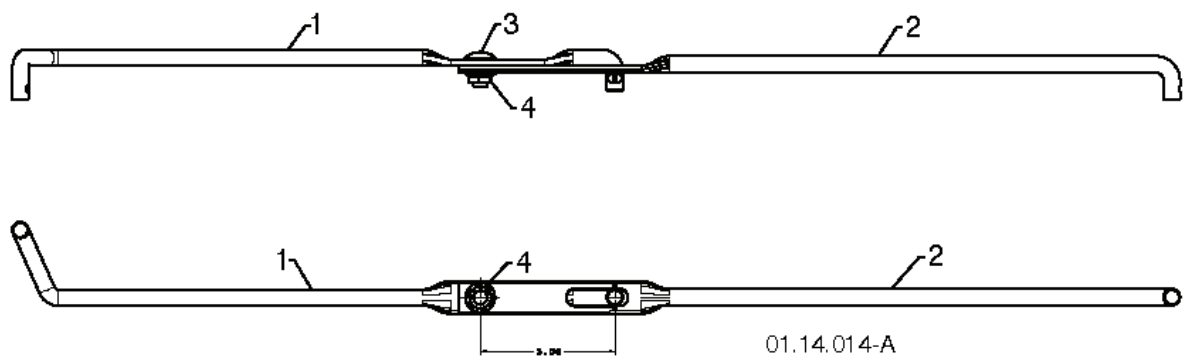

01.14.014-A

REF.	PART NO.	DESCRIPTION	REMARK	QTY.	KIT
1	532187782	ROD, UPPER, SPEED CONTROL	TOP	1	
2	532187784	ROD	BOTTOM	1	
3	872270505	BOLT		1	
4	532155377	NUT		1