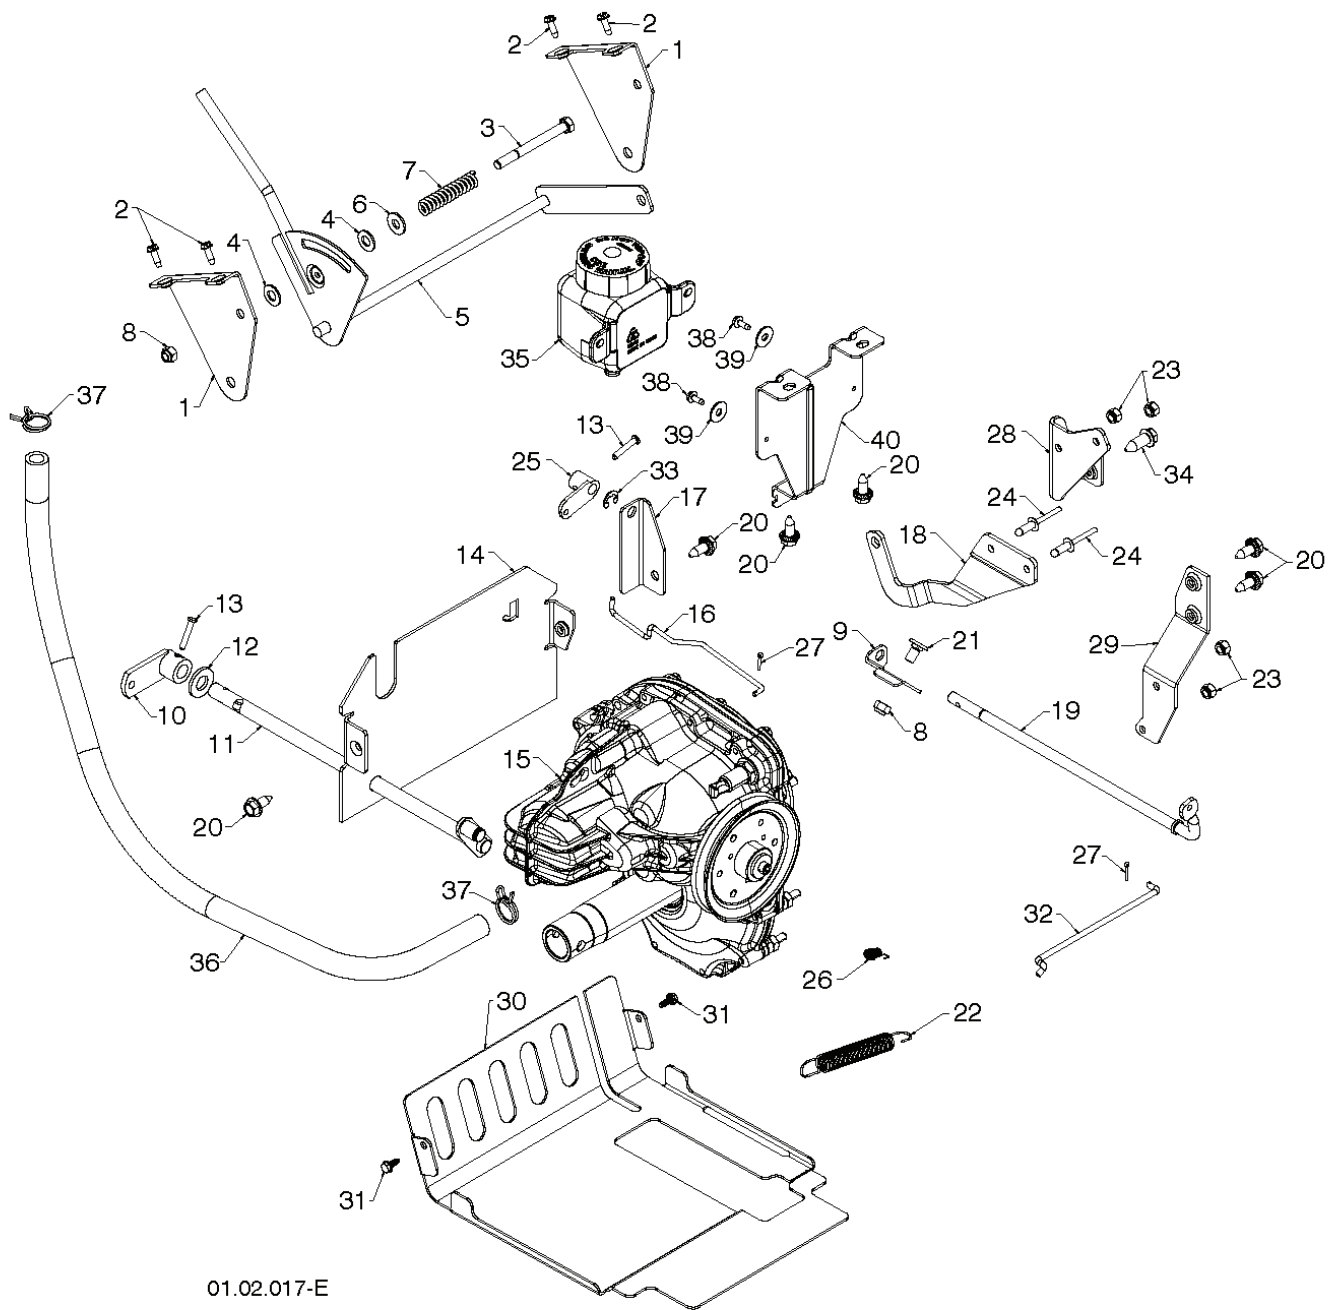

# **SPARE PARTS LIST**

01.08.007-D

---

REF.	PART NO.	DESCRIPTION	REMARK	QTY.	KIT
1	532416288	SPRING		1	
2	532445291	CAM LOCK		1	
3	532443215	SPRING		1	
4	532169675	PIN		1	
5	817060410	SCREW		1	
6	532421814	BRACKET		1	

01.12.009-A.

---

REF.	PART NO.	DESCRIPTION	REMARK	QTY.	KIT
1	580797801	ROD		1	
2	580797901	ROD		1	
3	532187782	ROD, UPPER, SPEED CONTROL		1	
4	532187784	ROD		1	
5	532180447	SLEEVE		1	
6	580796201	SPRING		1	
7	580802101	SPRING		1	
8	532180926	SPRING		1	
9	872270505	BOLT		1	
10	532155377	NUT		1	
11	532169675	PIN		1	

01.15.017-A

---

REF.	PART NO.	DESCRIPTION	REMARK	QTY.	KIT
1	580843102	CABLE ASSY		1	
2	874041024	SCREW		1	

---

REF.	PART NO.	DESCRIPTION	REMARK	QTY.	KIT
1	532181037	DECAL		1	
3	532181035	DECAL		1	
4	532181042	DECAL		1	
5	532429573	DECAL		1	
7	532444224	DECAL	LH	1	
8	532429571	DECAL	RH	1	
9	532444225	DECAL		1	
12	532444768	DECAL		1	

01.02.017-E

REF.	PART NO.	DESCRIPTION	REMARK	QTY.	KIT
1	532443344	BRACKET		1	
2	817501010	SCREW		1	
3	874760552	CAPSCREW		1	
4	532179246	WASHER		1	
5	532192001	LEVER ASSY		1	
6	532155415	WASHER		1	
7	532192195	SPRING		1	
8	873800500	LOCK NUT		1	
9	532429803	BRACKET		1	
10	532443191	ARM		1	
11	532427542	SHAFT		1	
12	532188906	VALVE DE VIDANGE MOTEUR		1	
13	532198580	PIN		1	
14	580750602	PLATE		1	
15	532445058	TRANSMISSION		1	
16	532193256	ROD		1	
17	532429805	BRACKET		1	
18	532187787	SPEED CONTROL ARM, HYDRO		1	
19	532198251	CLUTCH		1	
20	532428867	BOLT		1	
21	532180355	BOLT		1	
22	532178828	SPRING		1	
23	873800400	NUT		1	
24	532191995	POP RIVET		1	
25	532198249	CLUTCH		1	
26	532192873	SPRING		1	
27	532700279	CLIP		1	
28	532407858	BRACKET		1	
29	532414771	STRAP		1	
30	580750702	COVER		1	
31	532443384	SCREW		1	
32	532446293	ROD		1	
33	532428288	E-RING		1	
34	817060516	SCREW		1	
35	574811301	TANK		1	
36	580750801	HOSE		1	
37	532445298	CLAMP		1	
38	532189241	SCREW		1	
39	580750902	BRACKET		1	