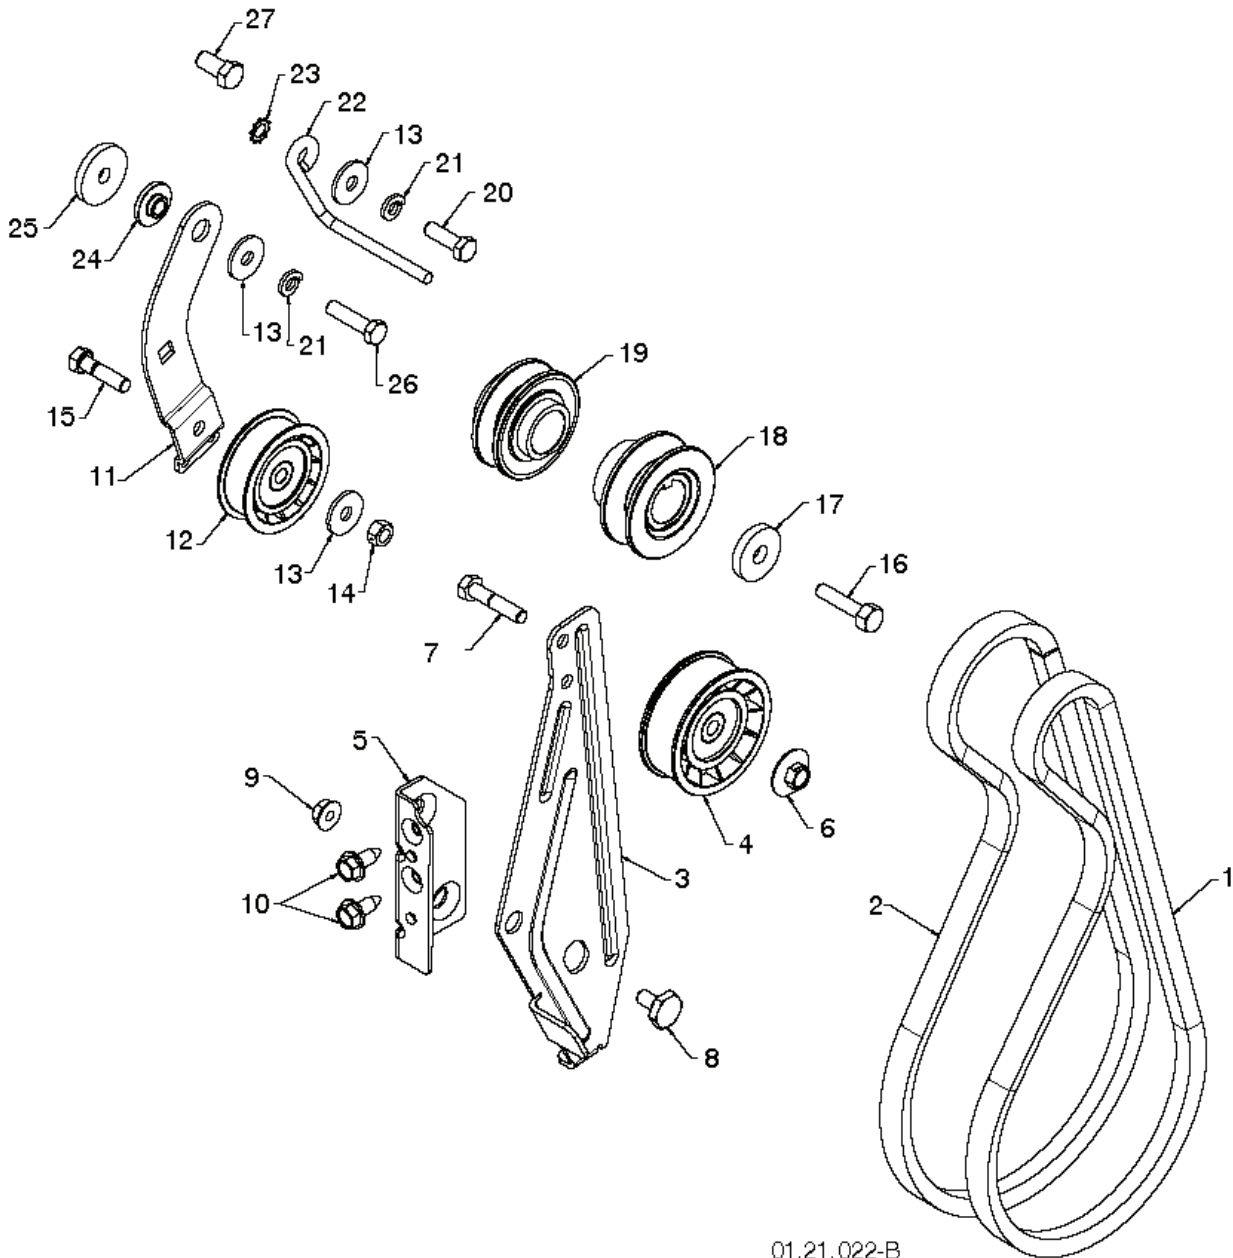

# **SPARE PARTS LIST**

01.08.007-D

---

REF.	PART NO.	DESCRIPTION	REMARK	QTY.	KIT
1	532416288	SPRING		1	
2	532445291	CAM LOCK		1	
3	532443215	SPRING		1	
4	532169675	PIN		1	
5	817060410	SCREW		1	
6	532421814	BRACKET		1	

01.12.009-A.

---

REF.	PART NO.	DESCRIPTION	REMARK	QTY.	KIT
1	580797801	ROD		1	
2	580797901	ROD		1	
3	532187782	ROD, UPPER, SPEED CONTROL		1	
4	532187784	ROD		1	
5	532180447	SLEEVE		1	
6	580796201	SPRING		1	
7	580802101	SPRING		1	
8	532180926	SPRING		1	
9	872270505	BOLT		1	
10	532155377	NUT		1	
11	532169675	PIN		1	

01.15.001-B

---

REF.	PART NO.	DESCRIPTION	REMARK	QTY.	KIT
1	532405161	COVER		1	
2	532184471	SCREW		1	
3	812000045	RETAINER RING		1	
4	532192126	PINION		1	
5	532182466	RING		1	
6	532187622	WHEEL		1	
7	532443884	SLIDE		1	
8	532179139	SPRING		1	
9	532189282	KEY		1	
10	532194940	PLUG		1	
11	532174697	WASHER		1	
12	532445266	YOKE		1	
13	532184197	BRACKET		1	
14	817490508	SCREW		1	
15	532199511	BRACKET		1	
16	532199518	BRACKET		1	
17	532181847	PEN		1	
18	817600406	SCREW		1	
19	532405077	LINK		1	
20	532700279	CLIP		1	
21	532085179	CLIP		1	
22	532193885	SPRING		1	
23	532182015	PEN		1	
24	532199512	BRACKET		1	

01.15.014-A

---

REF.	PART NO.	DESCRIPTION	REMARK	QTY.	KIT
1	532443322	BRACKET	LH	1	
2	532438445	BRACKET	RH	1	

01.21.022-B

---

REF.	PART NO.	DESCRIPTION	REMARK	QTY.	KIT
1	532419888	BELT		1	
2	532428454	BELT		1	
3	532423723	BRACKET		1	
4	532180523	PULLEY		1	
5	532423990	BRACKET		1	
6	532426589	NUT		1	
7	874780524	BOLT		1	
8	532424297	BOLT		1	
9	817000510	BOLT		1	
10	532751153	NUT		1	
11	532427576	BRACKET		1	
12	532446227	PULLEY		1	
13	532059289	WASHER		1	
14	873800500	LOCK NUT		1	
15	874780520	BOLT		1	
16	532851084	SCREW		1	
17	819132005	WASHER		1	
18	532425934	PULLEY		1	
19	532425933	PULLEY		1	
20	874610516	SCREW		1	
21	810040500	WASHER		1	
22	580633002	GUIDE		1	
23	532155415	WASHER		1	
24	532175331	BUSHING		1	
25	819112206	WASHER		1	
26	874610520	SCREW CAP		1	
27	874760608	SCREW		1	