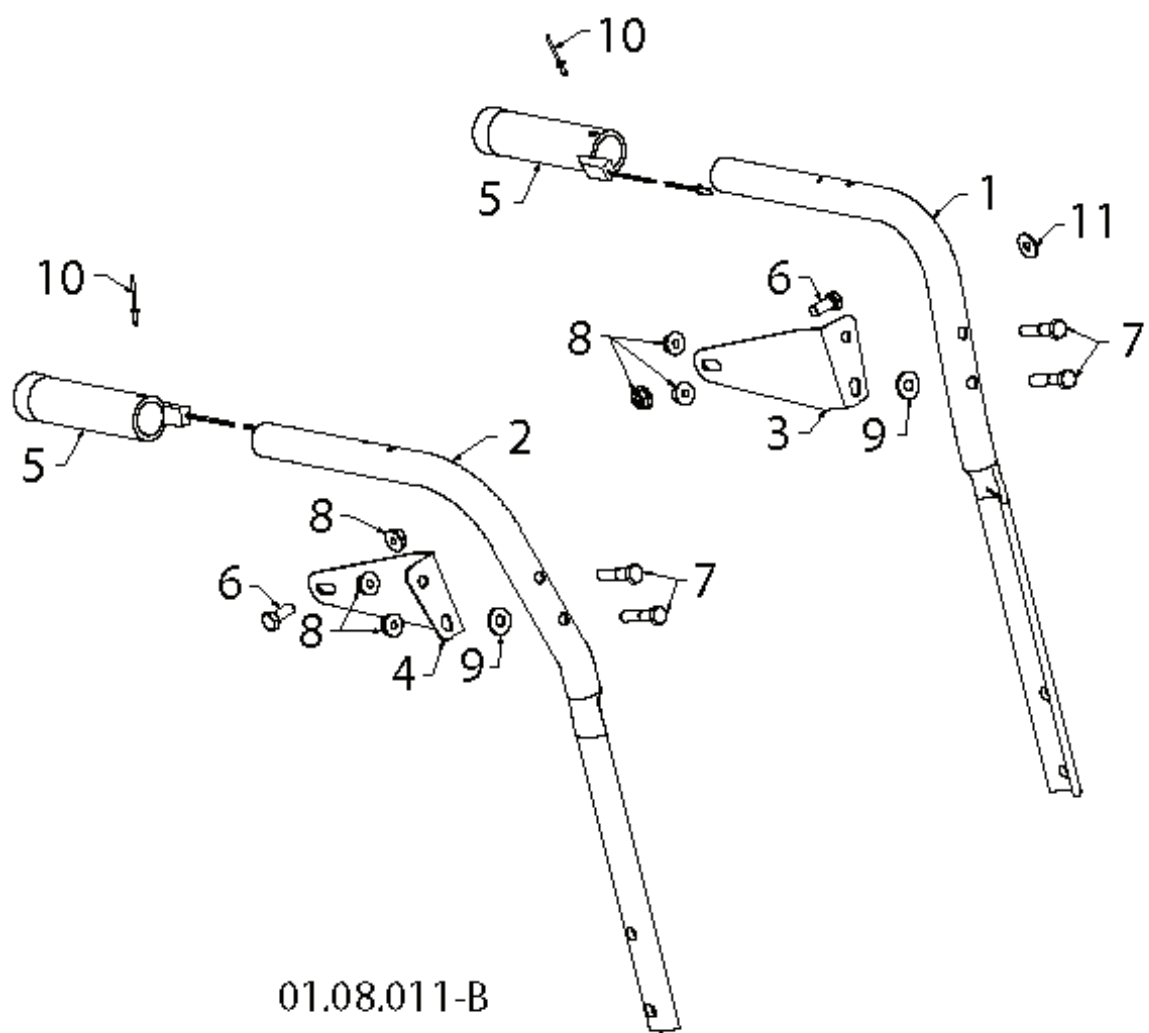

# **SPARE PARTS LIST**

01.08.007-D

---

REF.	PART NO.	DESCRIPTION	REMARK	QTY.	KIT
1	532416288	SPRING		1	
2	532445291	CAM LOCK		1	
3	532443215	SPRING		1	
4	532169675	PIN		1	
5	817060410	SCREW		1	
6	532421814	BRACKET		1	

01.12.009-A.

---

REF.	PART NO.	DESCRIPTION	REMARK	QTY.	KIT
1	580797801	ROD		1	
2	580797901	ROD		1	
3	532187782	ROD, UPPER, SPEED CONTROL		1	
4	532187784	ROD		1	
5	532180447	SLEEVE		1	
6	580796201	SPRING		1	
7	580802101	SPRING		1	
8	532180926	SPRING		1	
9	872270505	BOLT		1	
10	532155377	NUT		1	
11	532169675	PIN		1	

01.15.001-B

---

REF.	PART NO.	DESCRIPTION	REMARK	QTY.	KIT
1	532405161	COVER		1	
2	532184471	SCREW		1	
3	812000045	RETAINER RING		1	
4	532192126	PINION		1	
5	532182466	RING		1	
6	532187622	WHEEL		1	
7	532443884	SLIDE		1	
8	532179139	SPRING		1	
9	532189282	KEY		1	
10	532194940	PLUG		1	
11	532174697	WASHER		1	
12	532445266	YOKE		1	
13	532184197	BRACKET		1	
14	817490508	SCREW		1	
15	532199511	BRACKET		1	
16	532199518	BRACKET		1	
17	532181847	PEN		1	
18	817600406	SCREW		1	
19	532405077	LINK		1	
20	532700279	CLIP		1	
21	532085179	CLIP		1	
22	532193885	SPRING		1	
23	532182015	PEN		1	
24	532199512	BRACKET		1	

01.15.014-A

---

REF.	PART NO.	DESCRIPTION	REMARK	QTY.	KIT
1	532443322	BRACKET	LH	1	
2	532438445	BRACKET	RH	1	

01.21.022-B

---

REF.	PART NO.	DESCRIPTION	REMARK	QTY.	KIT
1	532419888	BELT		1	
2	532428454	BELT		1	
3	532423723	BRACKET		1	
4	532180523	PULLEY		1	
5	532423990	BRACKET		1	
6	532426589	NUT		1	
7	874780524	BOLT		1	
8	532424297	BOLT		1	
9	817000510	BOLT		1	
10	532751153	NUT		1	
11	532427576	BRACKET		1	
12	532446227	PULLEY		1	
13	532059289	WASHER		1	
14	873800500	LOCK NUT		1	
15	874780520	BOLT		1	
16	532851084	SCREW		1	
17	819132005	WASHER		1	
18	532425934	PULLEY		1	
19	532425933	PULLEY		1	
20	874610516	SCREW		1	
21	810040500	WASHER		1	
22	580633002	GUIDE		1	
23	532155415	WASHER		1	
24	532175331	BUSHING		1	
25	819112206	WASHER		1	
26	874610520	SCREW CAP		1	
27	874760608	SCREW		1	