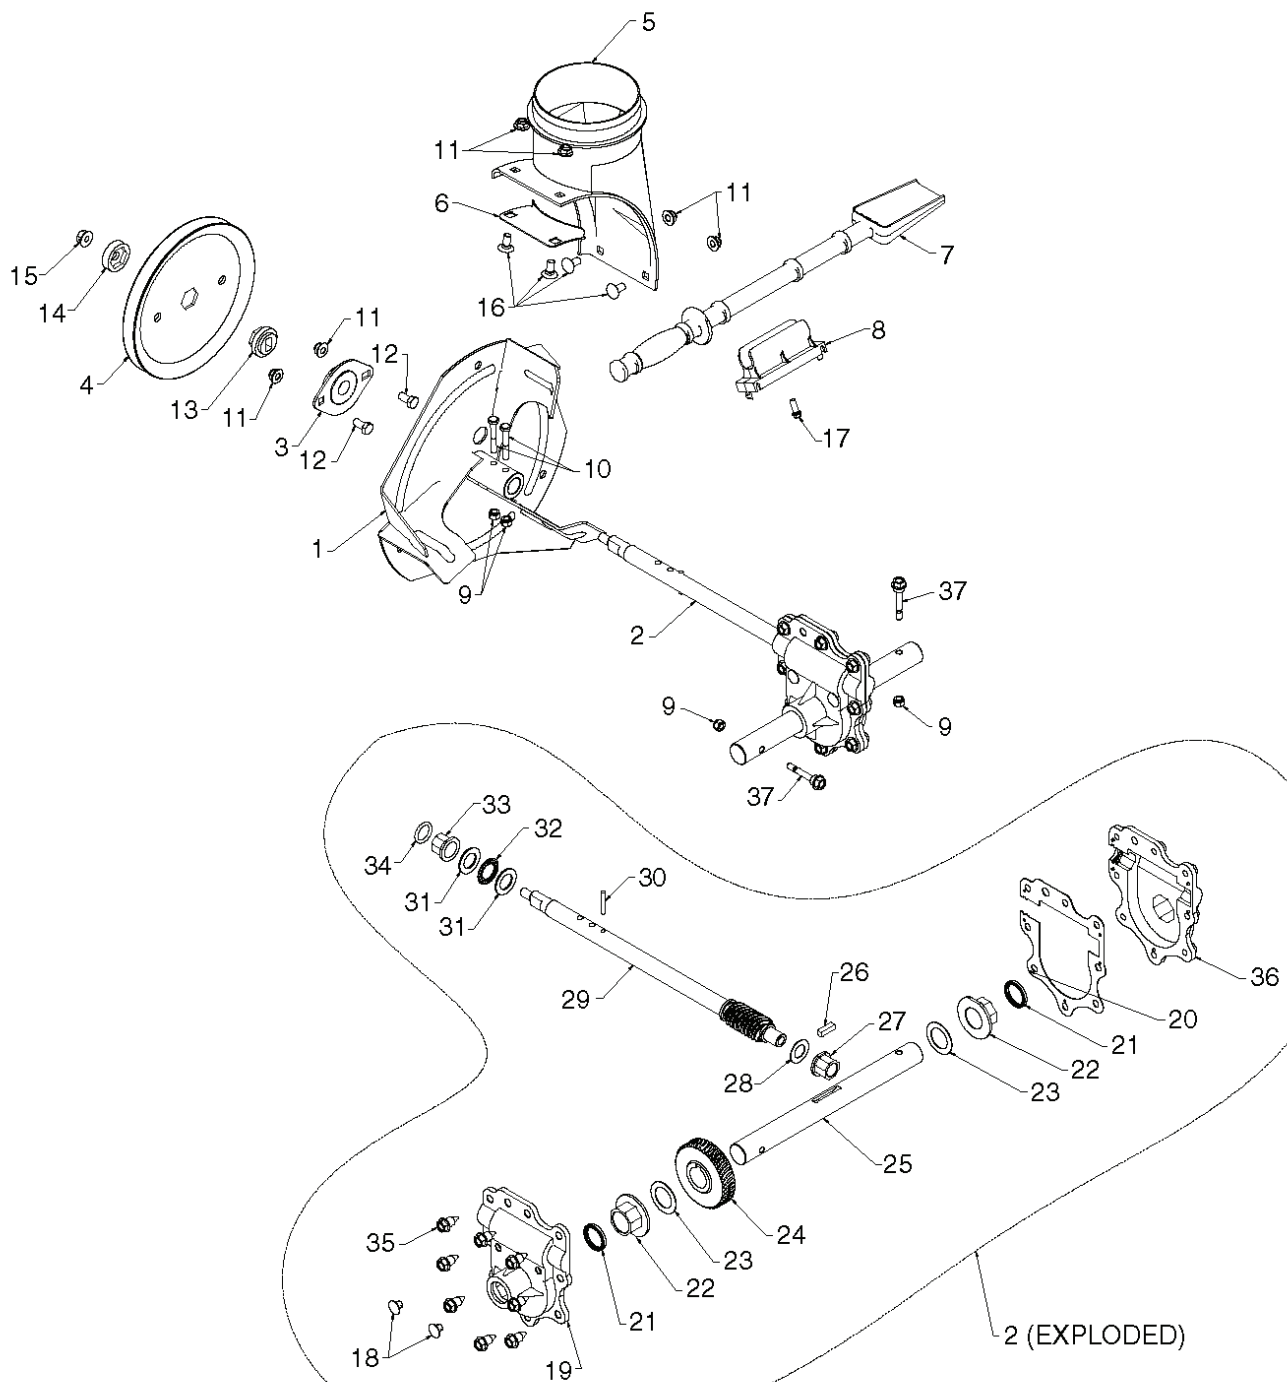

01.21.013-B

---

REF.	PART NO.	DESCRIPTION	REMARK	QTY.	KIT
1	532428685	BELT COVER		1	

---

REF.	PART NO.	DESCRIPTION	REMARK	QTY.	KIT
1	532429269	ENGINE PLATE		1	

---

REF.	PART NO.	DESCRIPTION	REMARK	QTY.	KIT
-	532443326	ENGINE	LCT PW4HK191150781E	1	
1	532429203	FRAME		1	
2	532150406	BOLT		1	
3	532428867	BOLT		1	

01.07.026-E

REF.	PART NO.	DESCRIPTION	REMARK	QTY.	KIT
1	532184105	IMPELLER		1	
2	532427148	GEARBOX ASSEMBLY		1	
3	532188909	BEARING		1	
4	532427146	PULLEY		1	
5	532442438	CHUTE		1	
6	532184095	PLATE		1	
7	532192199	TOOL		1	
8	532405400	CLAMP		1	
9	873800400	NUT		1	
10	874780426	SCREW		1	
11	532427942	NUT		1	
12	532163183	BOLT		1	
13	532427145	HUB		1	
14	532427154	SLEEVE		1	
15	532145212	NUT		1	
16	532180355	BOLT		1	
17	532194189	SCREW		1	
18	532407760	PLUG		1	
19	532427302	COVER	RH	1	
20	532427345	GASKET		1	
21	532407770	SEALING		1	
22	532407762	BUSHING		1	
23	532174697	WASHER		1	
24	532407763	GEAR		1	
25	532407764	SHAFT		1	
26	532189282	KEY		1	
27	532407758	BUSHING		1	
28	532174683	WASHER		1	
29	532427147	SHAFT		1	
30	532184205	PIN		1	
31	532174681	WASHER		1	
32	532174684	BEARING		1	
33	532407769	BUSHING		1	
34	532407768	O-RING		1	
35	532407767	SCREW		1	
36	532427317	COVER	LH	1	
37	532192090	BOLT		1	