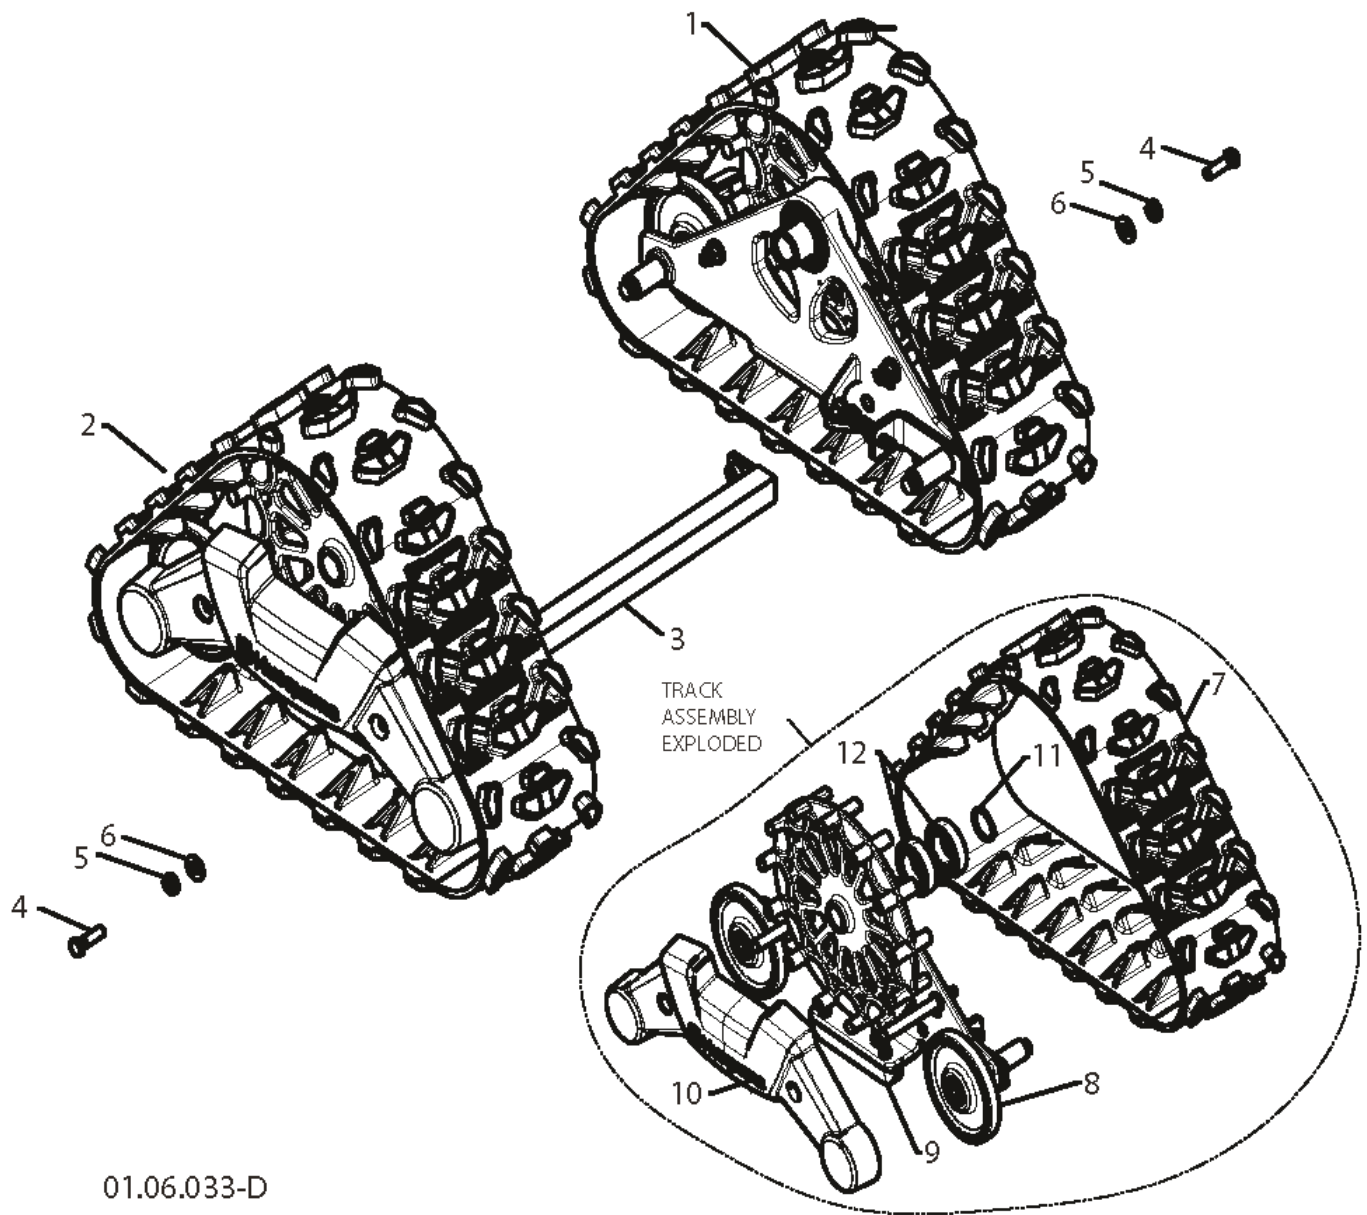

# **SPARE PARTS LIST**

01.08.007-D

---

REF.	PART NO.	DESCRIPTION	REMARK	QTY.	KIT
1	532416288	SPRING		1	
2	532445291	CAM LOCK		1	
3	532443215	SPRING		1	
4	532169675	PIN		1	
5	817060410	SCREW		1	
6	532421814	BRACKET		1	

01.05.016-F

---

REF.	PART NO.	DESCRIPTION	REMARK	QTY.	KIT
1	580750402	HANDLE ASSY		1	
2	532443617	SUPPORT		1	
3	580790301	FOOT PLATE		1	
4	532443248	SPRING		1	
5	532443660	BOLT		1	
6	873930500	NUT		1	
7	817060620	SCREW		1	
8	817000616	SCREW		1	
9	817000510	BOLT		1	
10	580949901	PLATE	RH	1	
11	580949902	PLATE	LH	1	
12	580950001	PEDAL		1	
13	580950101	TUBE		1	
14	874780616	BOLT		1	
15	873800600	NUT		1	
16	874760432	BOLT		1	
17	873800400	NUT		1	
18	532851074	WASHER		1	

01.08.012-G

---

REF.	PART NO.	DESCRIPTION	REMARK	QTY.	KIT
1	532415539	PANEL		1	
2	532429150	LEVER	LH	1	
3	532429151	LEVER	RH	1	
4	532415546	ARM		1	
5	532429098	ARM		1	
6	532412677	ROD		1	
7	532421613	SPACER		1	
8	532169675	PIN		1	
9	817060410	SCREW		1	
10	580673201	KNOB		1	
11	532178899	KNOB		1	
12	819131316	WASHER		1	
13	872120618	BOLT		1	

01.10.050-A

---

REF.	PART NO.	DESCRIPTION	REMARK	QTY.	KIT
1	532421351	CONSOLE		1	
2	532417760	SWITCH		1	
3	532175262	SCREW		1	
4	532184471	SCREW		1	
5	532421448	FRAME		1	
6	580627801	HEADLIGHT		1	
7	580625601	HARNESS		1	