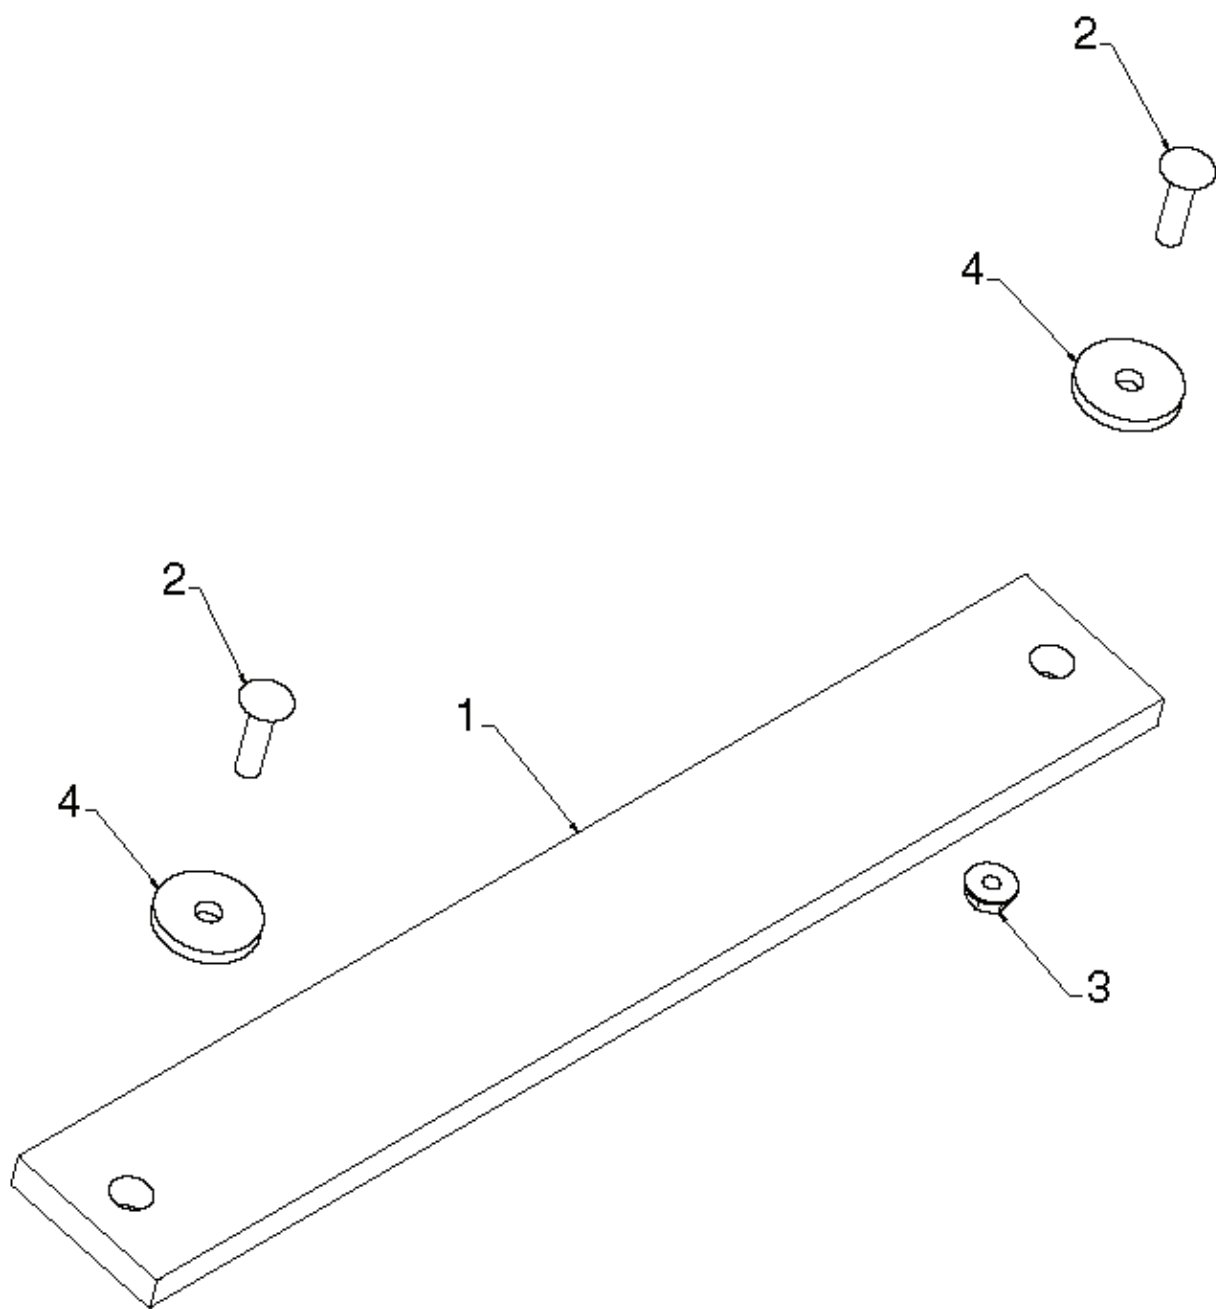

# **SPARE PARTS LIST**

01.08.007-D

---

REF.	PART NO.	DESCRIPTION	REMARK	QTY.	KIT
1	532416288	SPRING		1	
2	532445291	CAM LOCK		1	
3	532443215	SPRING		1	
4	532169675	PIN		1	
5	817060410	SCREW		1	
6	532421814	BRACKET		1	

01.07.025-D

---

REF.	PART NO.	DESCRIPTION	REMARK	QTY.	KIT
1	532188170	HOLDER		1	
2	532430691	BALL BEARING		1	
3	532179582	SCREW		1	
4	874780426	SCREW		1	
5	873800400	NUT		1	

01.11.002-B

---

REF.	PART NO.	DESCRIPTION	REMARK	QTY.	KIT
1	532407834	SKID PLATE		1	
2	872270506	BOLT		1	
3	532427942	NUT		1	

01.17.002-B

---

REF.	PART NO.	DESCRIPTION	REMARK	QTY.	KIT
1	532182516	WEIGHT AUGER HOUSING 30		1	
2	872110510	BOLT		1	
3	532751153	NUT		1	
4	819112206	WASHER		1	

---

REF.	PART NO.	DESCRIPTION	REMARK	QTY.	KIT
1	532444041	CHUTE ASSY		1	
2	532184113	DEFLECTOR		1	
3	532420673	CONTROL		1	
4	532420325	SEAL		1	
5	580673201	KNOB		1	
6	532128415	RIVET		1	
7	817501010	SCREW		1	
8	532430324	SHIELD		1	
9	532421728	BRACKET		1	
*10	532179829	BOLT		1	
*11	532191730	NUT		1	
*12	872250505	BOLT		1	
*13	532751153	NUT		1	
*14	532184505	SPRING		1	
15	532420679	CONTROL UNIT	SERVICE PART	1	
16	532420672	CONTROL CABLE	SERVICE PART	1	