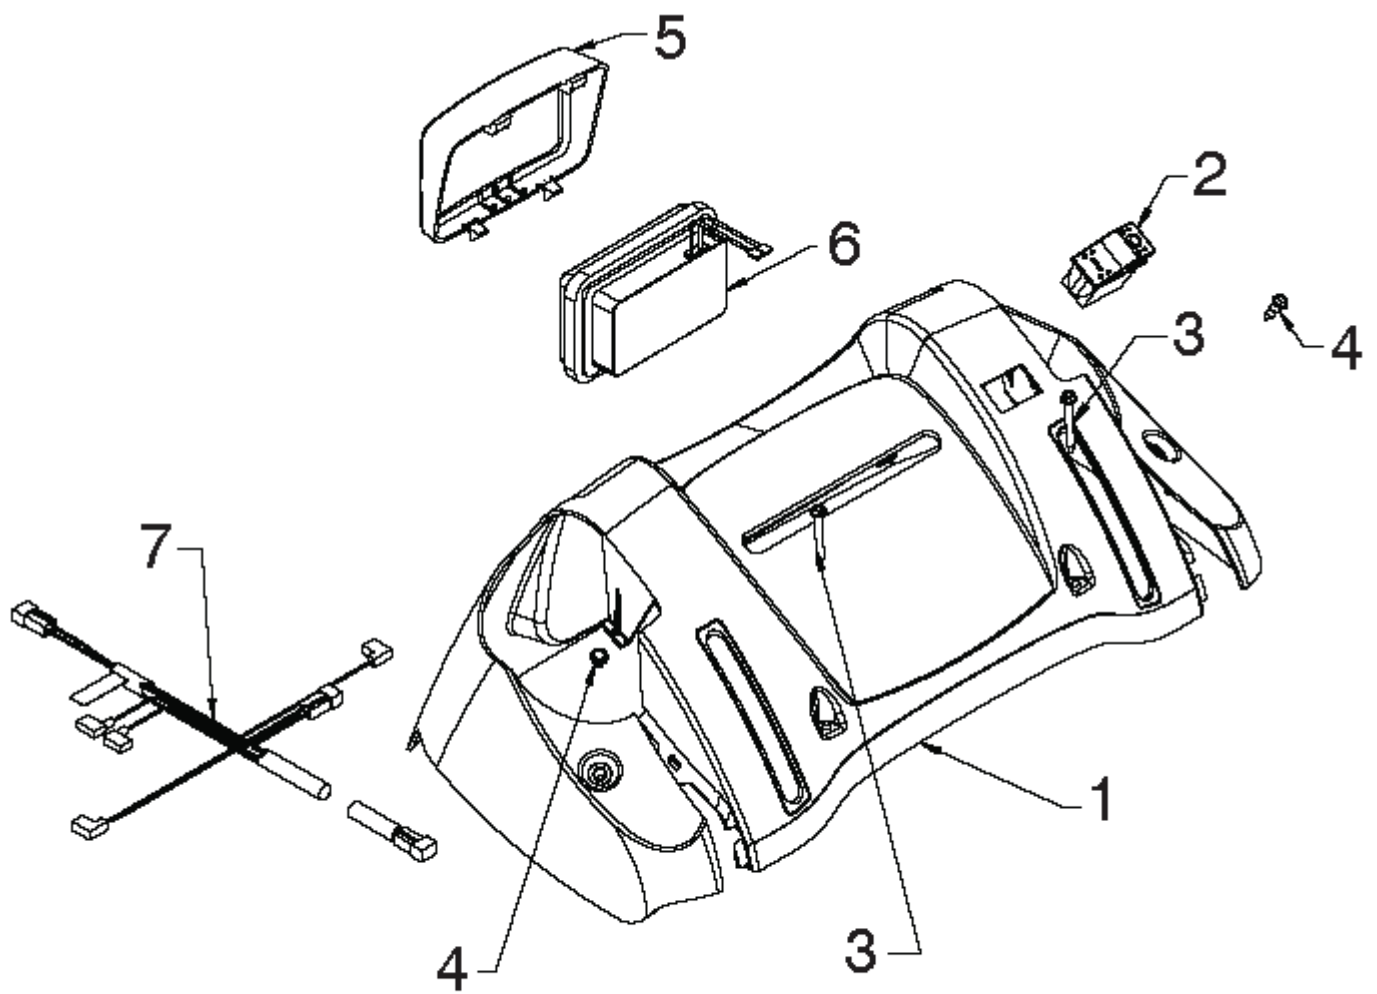

01.10.050-A

REF.	PART NO.	DESCRIPTION	REMARK	QTY.	KIT
1	532421351	CONSOLE		1	
2	532417760	SWITCH		1	
3	532175262	SCREW		1	
4	532184471	SCREW		1	
5	532421448	FRAME		1	
6	580627801	HEADLIGHT		1	
7	580625601	HARNESS		1