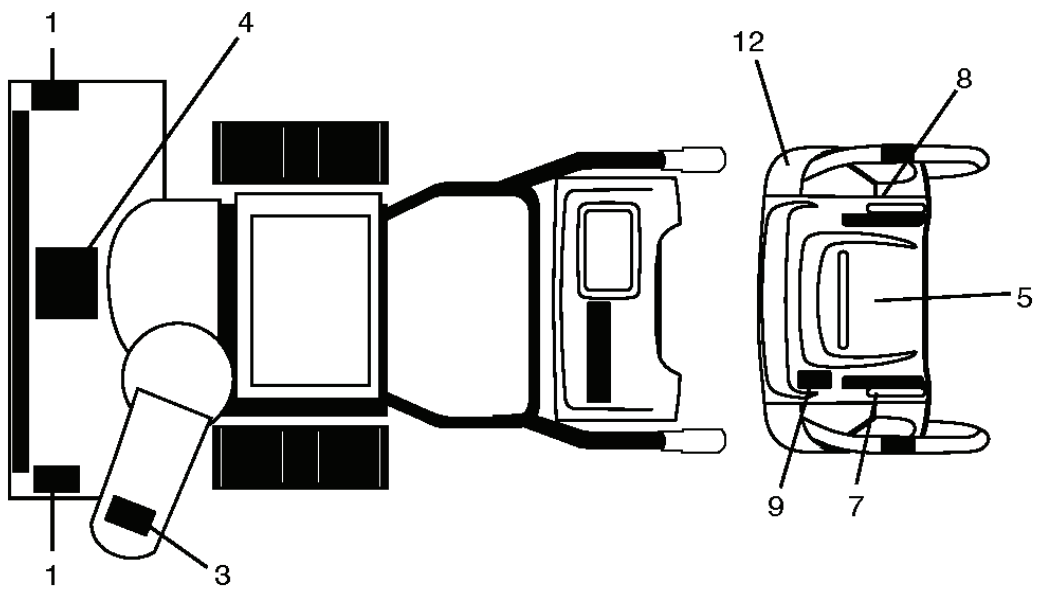

REF.	PART NO.	DESCRIPTION	REMARK	QTY.	KIT
1	532181037	DECAL		1	
3	532181035	DECAL		1	
4	532181042	DECAL		1	
5	532429573	DECAL		1	
7	532444224	DECAL	LH	1	
8	532429571	DECAL	RH	1	
9	532444225	DECAL		1	
12	532444768	DECAL		1