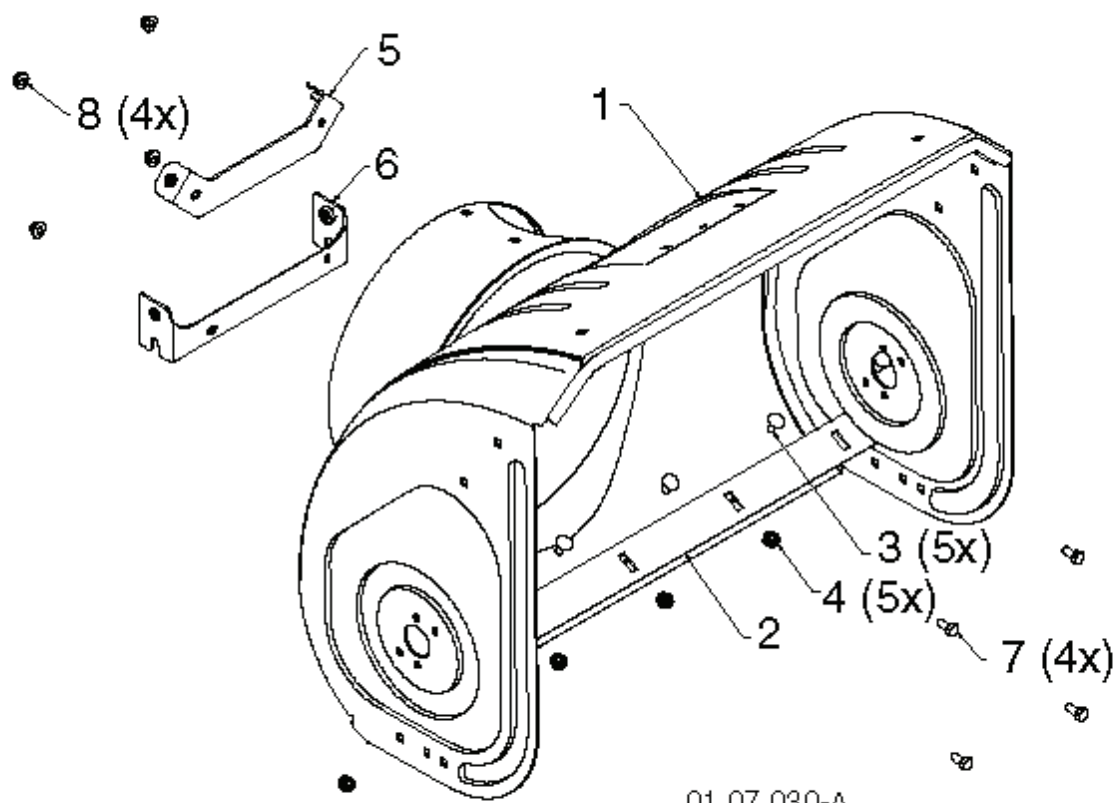

01.07.030-A

REF.	PART NO.	DESCRIPTION	REMARK	QTY.	KIT
1	532445125	HOUSING		1	
2	532416270	BAR		1	
3	872270505	BOLT		1	
4	532155377	NUT		1	
5	532443290	BRACKET		1	
6	532443291	BRACKET		1	
7	532163183	BOLT		1	
8	532751153	NUT		1