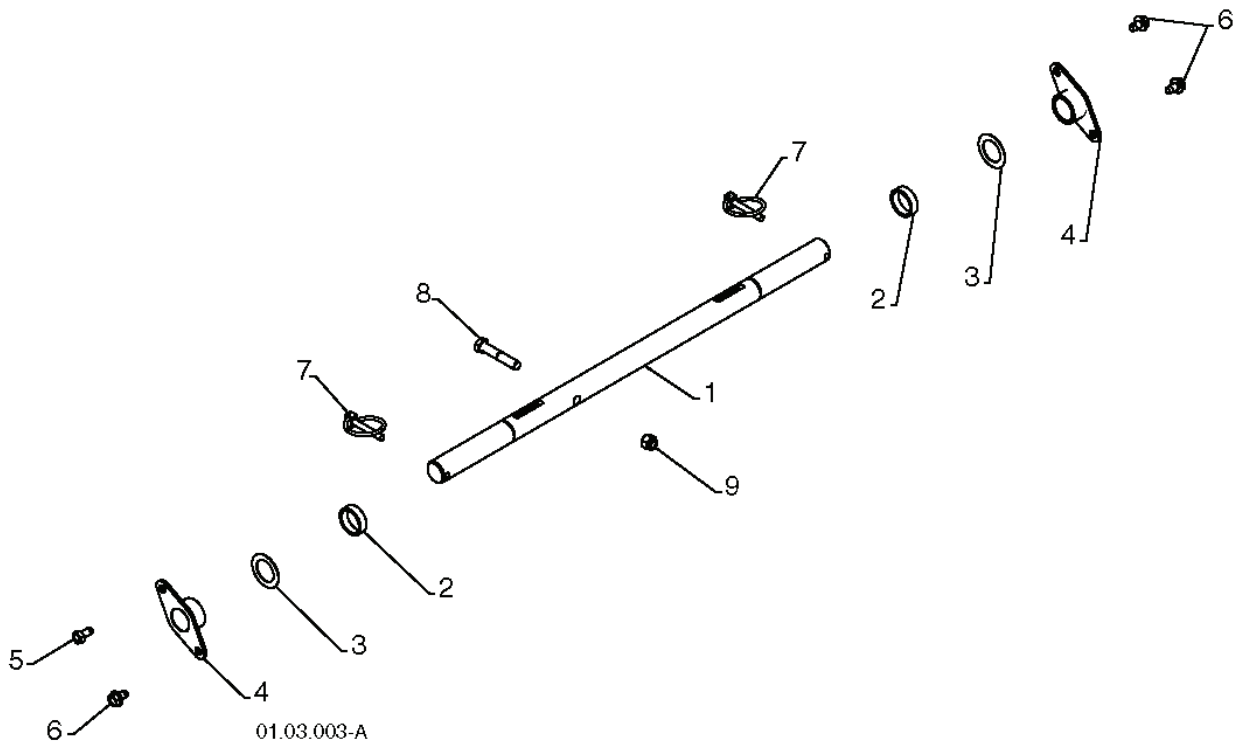

01.15.017-A

---

REF.	PART NO.	DESCRIPTION	REMARK	QTY.	KIT
1	580843102	CABLE ASSY		1	
2	874041024	SCREW		1	

---

REF.	PART NO.	DESCRIPTION	REMARK	QTY.	KIT
1	532181037	DECAL		1	
3	532181035	DECAL		1	
4	532181042	DECAL		1	
5	532429573	DECAL		1	
7	532444224	DECAL	LH	1	
8	532429571	DECAL	RH	1	
9	532444225	DECAL		1	
12	532444768	DECAL		1	

01.02.017-E

REF.	PART NO.	DESCRIPTION	REMARK	QTY.	KIT
1	532443344	BRACKET		1	
2	817501010	SCREW		1	
3	874760552	CAPSCREW		1	
4	532179246	WASHER		1	
5	532192001	LEVER ASSY		1	
6	532155415	WASHER		1	
7	532192195	SPRING		1	
8	873800500	LOCK NUT		1	
9	532429803	BRACKET		1	
10	532443191	ARM		1	
11	532427542	SHAFT		1	
12	532188906	VALVE DE VIDANGE MOTEUR		1	
13	532198580	PIN		1	
14	580750602	PLATE		1	
15	532445058	TRANSMISSION		1	
16	532193256	ROD		1	
17	532429805	BRACKET		1	
18	532187787	SPEED CONTROL ARM, HYDRO		1	
19	532198251	CLUTCH		1	
20	532428867	BOLT		1	
21	532180355	BOLT		1	
22	532178828	SPRING		1	
23	873800400	NUT		1	
24	532191995	POP RIVET		1	
25	532198249	CLUTCH		1	
26	532192873	SPRING		1	
27	532700279	CLIP		1	
28	532407858	BRACKET		1	
29	532414771	STRAP		1	
30	580750702	COVER		1	
31	532443384	SCREW		1	
32	532446293	ROD		1	
33	532428288	E-RING		1	
34	817060516	SCREW		1	
35	574811301	TANK		1	
36	580750801	HOSE		1	
37	532445298	CLAMP		1	
38	532189241	SCREW		1	
39	580750902	BRACKET		1	