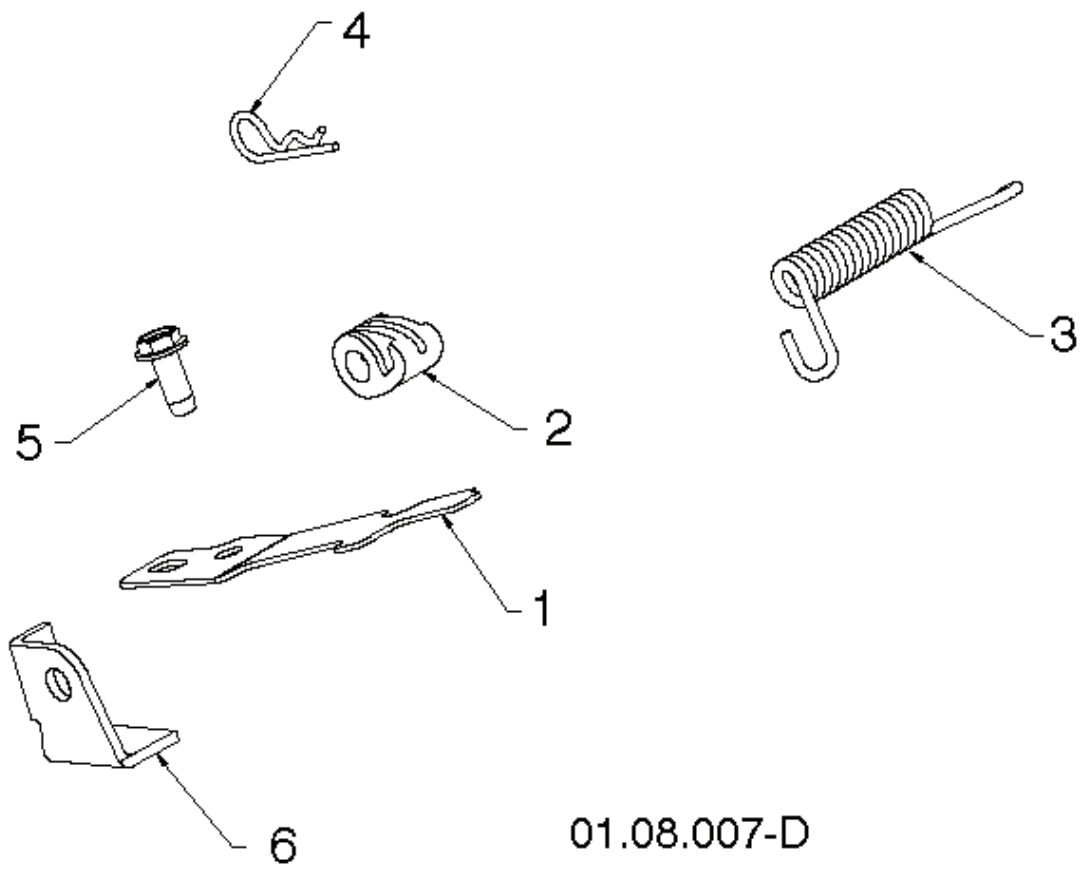

# **SPARE PARTS LIST**

01.08.007-D

---

REF.	PART NO.	DESCRIPTION	REMARK	QTY.	KIT
1	532416288	SPRING		1	
2	532445291	CAM LOCK		1	
3	532443215	SPRING		1	
4	532169675	PIN		1	
5	817060410	SCREW		1	
6	532421814	BRACKET		1	

01.12.009-A.

---

REF.	PART NO.	DESCRIPTION	REMARK	QTY.	KIT
1	580797801	ROD		1	
2	580797901	ROD		1	
3	532187782	ROD, UPPER, SPEED CONTROL		1	
4	532187784	ROD		1	
5	532180447	SLEEVE		1	
6	580796201	SPRING		1	
7	580802101	SPRING		1	
8	532180926	SPRING		1	
9	872270505	BOLT		1	
10	532155377	NUT		1	
11	532169675	PIN		1	

01.15.001-B

---

REF.	PART NO.	DESCRIPTION	REMARK	QTY.	KIT
1	532405161	COVER		1	
2	532184471	SCREW		1	
3	812000045	RETAINER RING		1	
4	532192126	PINION		1	
5	532182466	RING		1	
6	532187622	WHEEL		1	
7	532443884	SLIDE		1	
8	532179139	SPRING		1	
9	532189282	KEY		1	
10	532194940	PLUG		1	
11	532174697	WASHER		1	
12	532445266	YOKE		1	
13	532184197	BRACKET		1	
14	817490508	SCREW		1	
15	532199511	BRACKET		1	
16	532199518	BRACKET		1	
17	532181847	PEN		1	
18	817600406	SCREW		1	
19	532405077	LINK		1	
20	532700279	CLIP		1	
21	532085179	CLIP		1	
22	532193885	SPRING		1	
23	532182015	PEN		1	
24	532199512	BRACKET		1	

01.15.014-A

---

REF.	PART NO.	DESCRIPTION	REMARK	QTY.	KIT
1	532443322	BRACKET	LH	1	
2	532438445	BRACKET	RH	1	

01.21.022-B

---

REF.	PART NO.	DESCRIPTION	REMARK	QTY.	KIT
1	532419888	BELT		1	
2	532428454	BELT		1	
3	532423723	BRACKET		1	
4	532180523	PULLEY		1	
5	532423990	BRACKET		1	
6	532426589	NUT		1	
7	874780524	BOLT		1	
8	532424297	BOLT		1	
9	817000510	BOLT		1	
10	532751153	NUT		1	
11	532427576	BRACKET		1	
12	532446227	PULLEY		1	
13	532059289	WASHER		1	
14	873800500	LOCK NUT		1	
15	874780520	BOLT		1	
16	532851084	SCREW		1	
17	819132005	WASHER		1	
18	532425934	PULLEY		1	
19	532425933	PULLEY		1	
20	874610516	SCREW		1	
21	810040500	WASHER		1	
22	580633002	GUIDE		1	
23	532155415	WASHER		1	
24	532175331	BUSHING		1	
25	819112206	WASHER		1	
26	874610520	SCREW CAP		1	
27	874760608	SCREW		1	