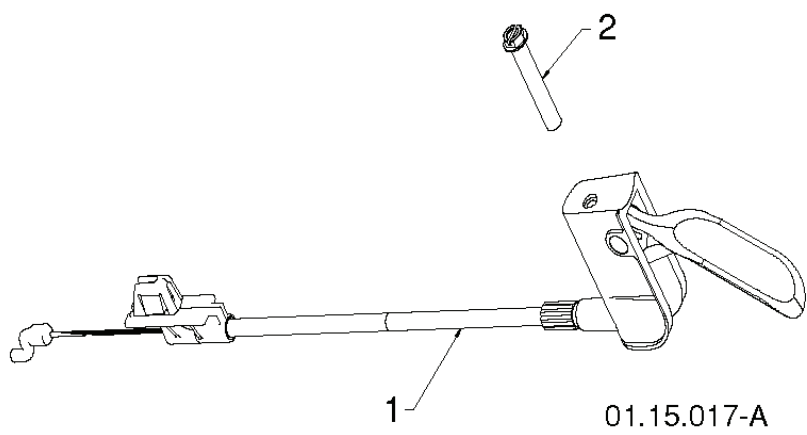

01.16.001-B

---

REF.	PART NO.	DESCRIPTION	REMARK	QTY.	KIT
1	532184747	DRIFT BAR		1	
2	872270506	BOLT		1	
3	532179246	WASHER		1	
4	810040500	WASHER		1	
5	532128638	WING NUT		1	

01.14.011-A

---

REF.	PART NO.	DESCRIPTION	REMARK	QTY.	KIT
1	532421138	SHIELD		1	
2	532423247	STRAP		1	
3	532182227	SCREW		1	
4	532182228	NUT		1	