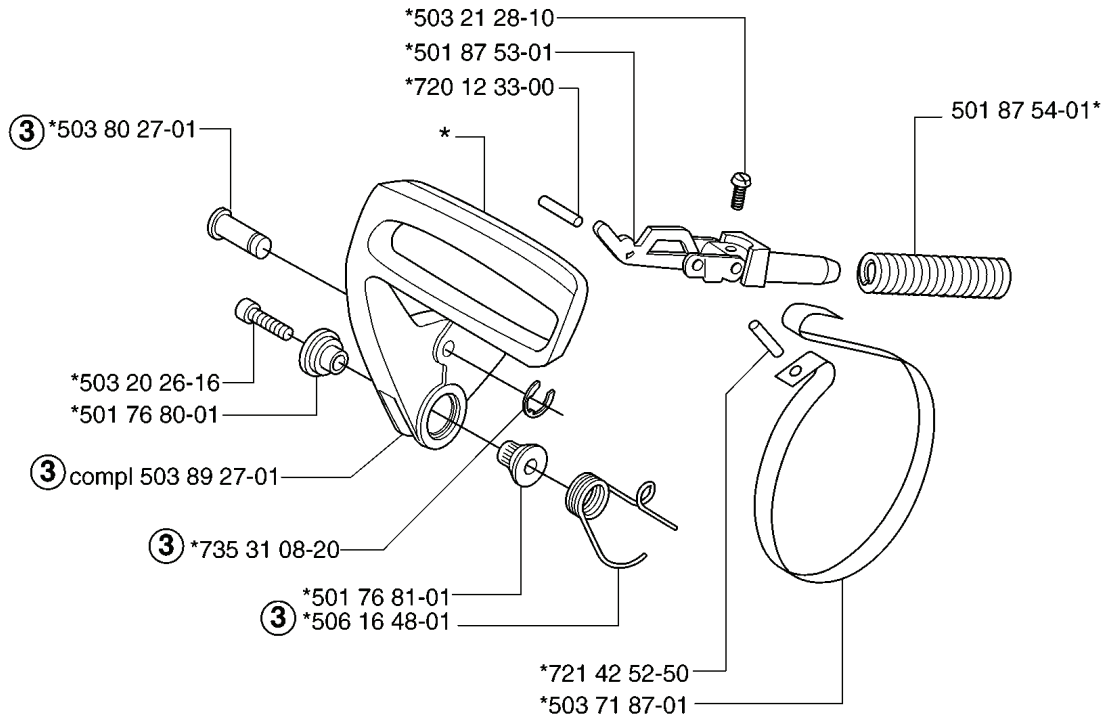

**G** \*compl 503 57 38-06

---

REF.	PART NO.	DESCRIPTION	REMARK	QTY.	KIT
503 57 38-06	503573806	CRANKSHAFT ASSY		1	
738 22 02-25	738220225	BALL BEARING		1	
501 45 16-01	501451601	NEEDLE BEARING		1	

---

REF.	PART NO.	DESCRIPTION	REMARK	QTY.	KIT
5036088-03	503608803	STARTER ASSY		1	
5032149-16	503214916	SCREW IHSCFT		1	
5032300-35	503230035	WASHER		1	
5053037-35	505303735	STARTER PULLEY		1	
5036086-01	503608601	STARTER HOUSING		1	
7241329-55	724132955	SCREW		4	
5373598-01	537359801	DECAL		1	
5036197-06	503619706	LABEL		1	
5016306-01	501630601	SLEEVE		1	
5017631-01	501763101	SPRING CASSETTE ASSY		1	
5053051-25	505305125	STARTER ROPE		1	
5035439-01	503543901	STARTER HANDLE		1	

**A** \*compl 503 49 81-03

REF.	PART NO.	DESCRIPTION	REMARK	QTY.	KIT
503 49 81-03	503498103	CLUTCH COVER ASSY		1	
503 80 27-01	503802701	PIVOT PIN		1	
503 20 26-16	503202616	SCREW IHSCM		1	
501 76 80-01	501768001	SHAFT		1	
503 89 27-01	503892701	HAND GUARD		1	
735 31 08-20	735310820	E-CLIP		1	
501 76 81-01	501768101	SHAFT		1	
506 16 48-01	506164801	POSITION SPRING		1	
501 87 47-01	501874701	SPRING		1	
503 22 00-01	503220001	HEXAGON NUT		1	
503 52 39-01	503523901	SPIKE		1	
503 15 21-01	503152101	COVER SHEET		1	
503 21 28-10	503212810	SCREW CCRPANT		5	
501 87 42-02	501874202	HUB CAP		1	
503 49 32-01	503493201	CLUTCH COVER		1	
503 71 87-01	503718701	BRAKE BAND		1	
721 42 52-50	721425250	SPRING PIN		1	
720 12 33-00	720123300	PARALLEL PIN		1	
501 87 53-01	501875301	KNEE JOINT ASSY		1	
501 87 54-01	501875401	BRAKE SPRING		1	