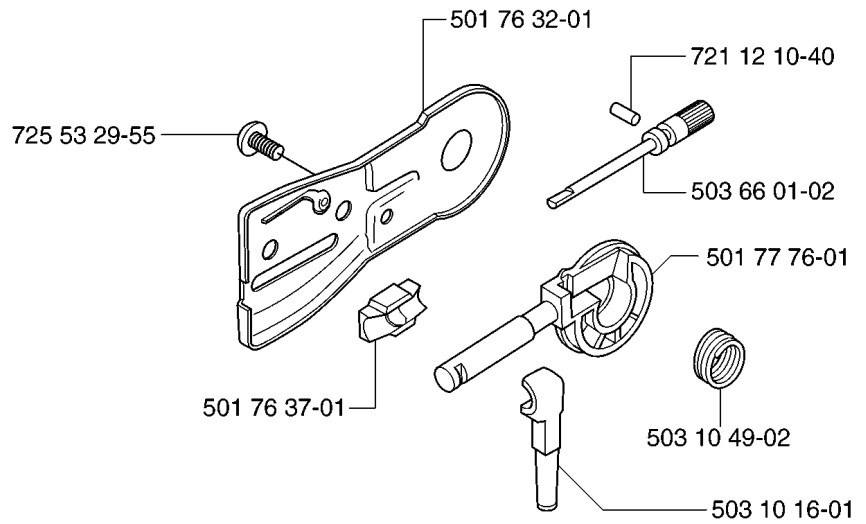

# **SPARE PARTS LIST**

# H

REF.	PART NO.	DESCRIPTION	REMARK	QTY.	KIT
725 53 29-55	725532955	SCREW IHSCM		1	
501 76 37-01	501763701	SEALING		1	
501 45 54-03	501455403	CLUTCH ASSY		1	
501 45 61-01	501456101	CLUTCH SPRING		1	
501 45 74-02	501457402	RIM		1	
504 52 30-02	504523002	RIM		1	
503 25 34-01	503253401	NEEDLE BEARING		1	
503 23 01-05	503230105	WASHER		1	
503 08 87-02	503088702	CLUTCH DRUM ASSY		1	
503 45 39-02	503453902	CLUTCH DRUM ASSY		1	
503 74 54-01	503745401	CLUTCH DRUM ASSY		1	
503 10 16-01	503101601	SUCTION HOSE ASSY		1	
503 10 49-02	503104902	PUMP PINION		1	
501 77 76-01	501777601	OIL PUMP		1	
503 66 01-02	503660102	PUMP PISTON		1	
721 12 10-40	721121040	GROOVED PIN		1	
501 76 32-01	501763201	CHAIN GUIDE PLATE		1	