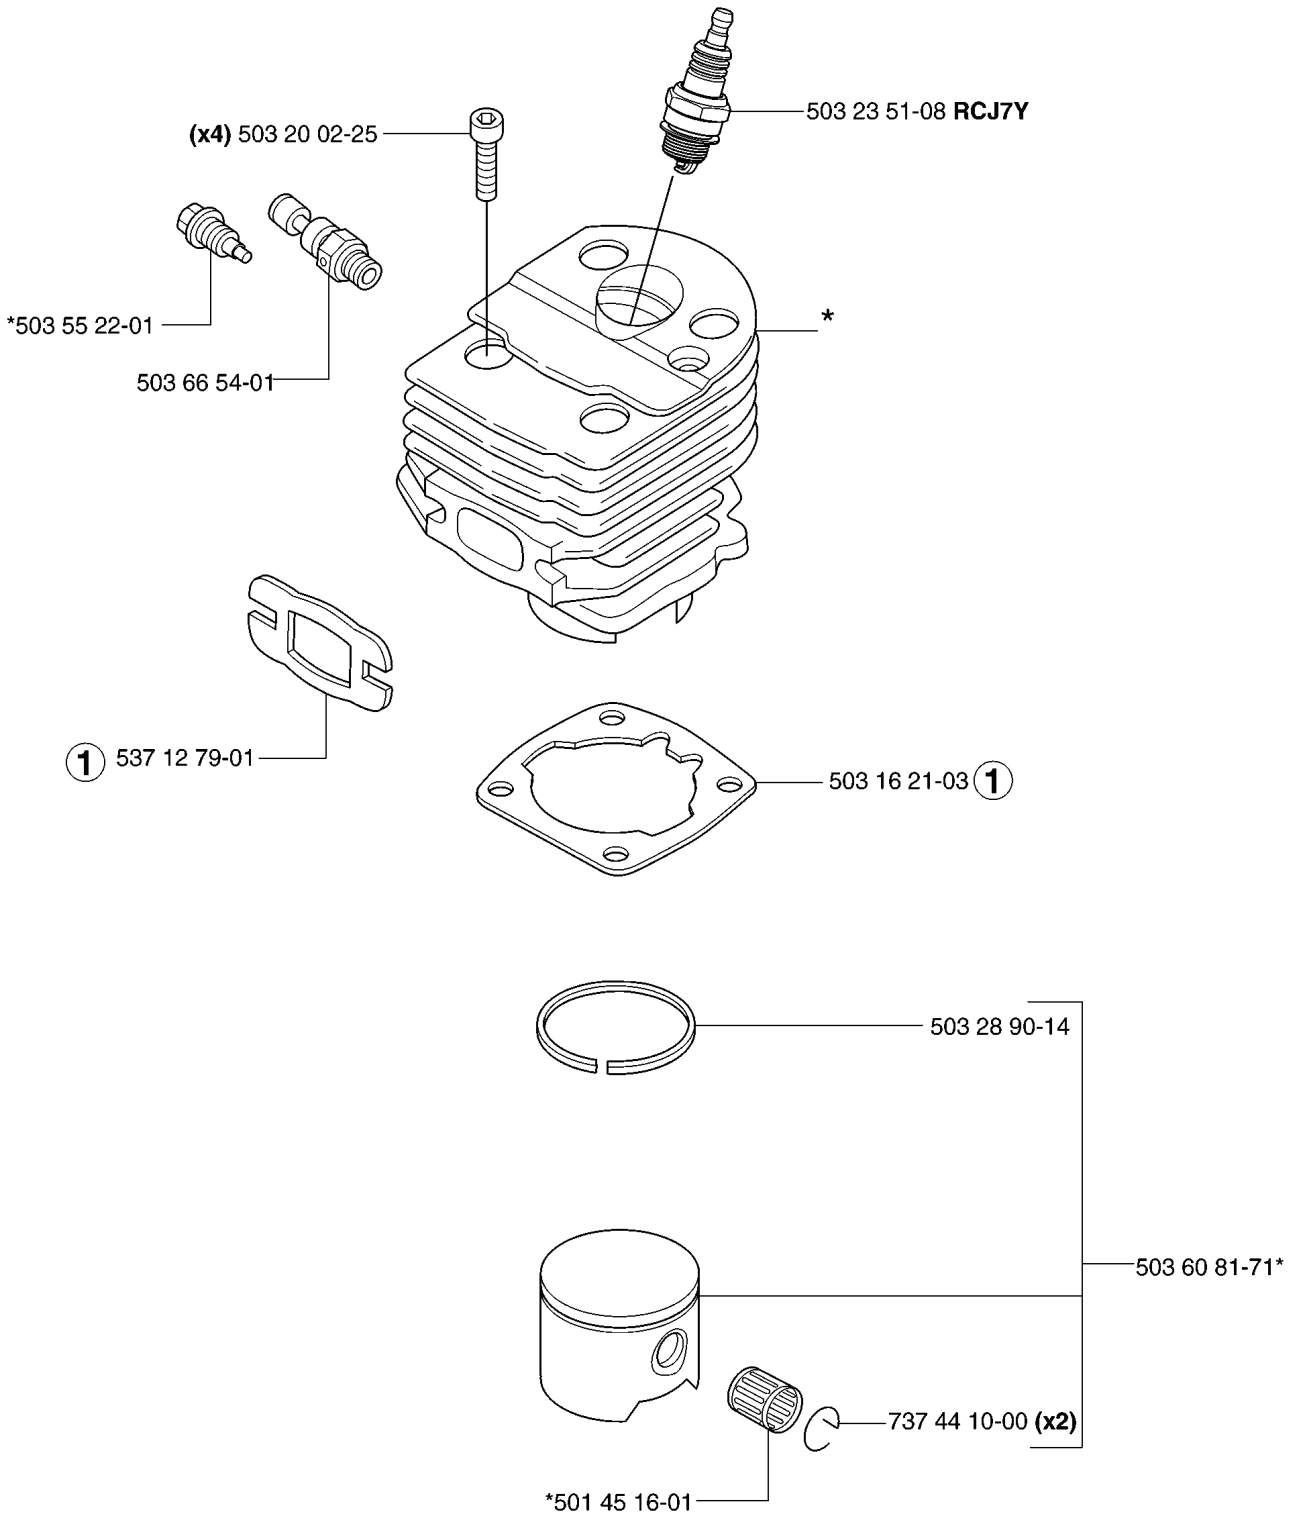

# **SPARE PARTS LIST**

# H

REF.	PART NO.	DESCRIPTION	REMARK	QTY.	KIT
725 53 29-55	725532955	SCREW IHSCM		1	
501 76 37-01	501763701	SEALING		1	
501 45 54-03	501455403	CLUTCH ASSY		1	
501 45 61-01	501456101	CLUTCH SPRING		1	
501 45 74-02	501457402	RIM		1	
504 52 30-02	504523002	RIM		1	
503 25 34-01	503253401	NEEDLE BEARING		1	
503 23 01-05	503230105	WASHER		1	
503 08 87-02	503088702	CLUTCH DRUM ASSY		1	
503 45 39-02	503453902	CLUTCH DRUM ASSY		1	
503 74 54-01	503745401	CLUTCH DRUM ASSY		1	
503 10 16-01	503101601	SUCTION HOSE ASSY		1	
503 10 49-02	503104902	PUMP PINION		1	
501 77 76-01	501777601	OIL PUMP		1	
503 66 01-02	503660102	PUMP PISTON		1	
721 12 10-40	721121040	GROOVED PIN		1	
501 76 32-01	501763201	CHAIN GUIDE PLATE		1	

**D** \*compl 503 60 91-71

---

REF.	PART NO.	DESCRIPTION	REMARK	QTY.	KIT
5036091-71	503609171	CYLINDER ASSY		1	
5032002-25	503200225	SCREW IHSCFM		4	
5035522-01	503552201	PLUG		1	
5036654-01	503665401	DECOMPRESSION VALVE		1	
5371279-01	537127901	GASKET		1	
5014516-01	501451601	NEEDLE BEARING		1	
7374410-00	737441000	SNAP RING		2	
5036081-71	503608171	PISTON ASSY		1	
5032890-14	503289014	PISTON RING		1	
5031621-03	503162103	GASKET		1	
5032351-08	503235108	SPARK PLUG		1	