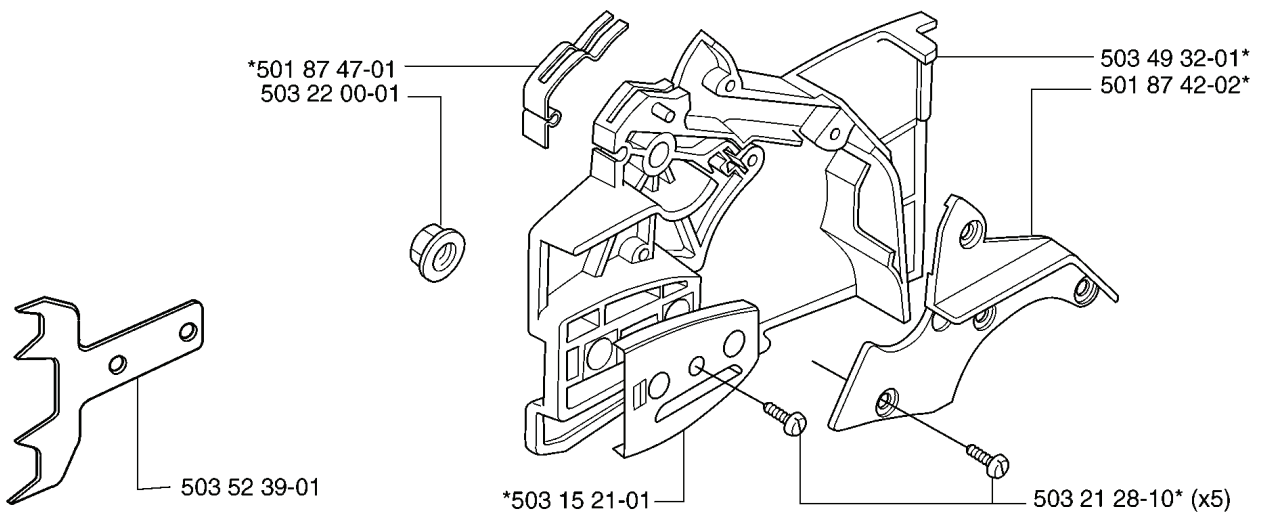

**G** \*compl 503 57 38-06

---

REF.	PART NO.	DESCRIPTION	REMARK	QTY.	KIT
503 57 38-06	503573806	CRANKSHAFT ASSY		1	
738 22 02-25	738220225	BALL BEARING		1	
501 45 16-01	501451601	NEEDLE BEARING		1	

---

REF.	PART NO.	DESCRIPTION	REMARK	QTY.	KIT
5036088-03	503608803	STARTER ASSY		1	
5032149-16	503214916	SCREW IHSCFT		1	
5032300-35	503230035	WASHER		1	
5053037-35	505303735	STARTER PULLEY		1	
5036086-01	503608601	STARTER HOUSING		1	
7241329-55	724132955	SCREW		4	
5373598-01	537359801	DECAL		1	
5036197-06	503619706	LABEL		1	
5016306-01	501630601	SLEEVE		1	
5017631-01	501763101	SPRING CASSETTE ASSY		1	
5053051-25	505305125	STARTER ROPE		1	
5035439-01	503543901	STARTER HANDLE		1	

**A** \*compl 503 49 81-03

REF.	PART NO.	DESCRIPTION	REMARK	QTY.	KIT
503 49 81-03	503498103	CLUTCH COVER ASSY		1	
503 80 27-01	503802701	PIVOT PIN		1	
503 20 26-16	503202616	SCREW IHSCM		1	
501 76 80-01	501768001	SHAFT		1	
503 89 27-01	503892701	HAND GUARD		1	
735 31 08-20	735310820	E-CLIP		1	
501 76 81-01	501768101	SHAFT		1	
506 16 48-01	506164801	POSITION SPRING		1	
501 87 47-01	501874701	SPRING		1	
503 22 00-01	503220001	HEXAGON NUT		1	
503 52 39-01	503523901	SPIKE		1	
503 15 21-01	503152101	COVER SHEET		1	
503 21 28-10	503212810	SCREW CCRPANT		5	
501 87 42-02	501874202	HUB CAP		1	
503 49 32-01	503493201	CLUTCH COVER		1	
503 71 87-01	503718701	BRAKE BAND		1	
721 42 52-50	721425250	SPRING PIN		1	
720 12 33-00	720123300	PARALLEL PIN		1	
501 87 53-01	501875301	KNEE JOINT ASSY		1	
501 87 54-01	501875401	BRAKE SPRING		1	