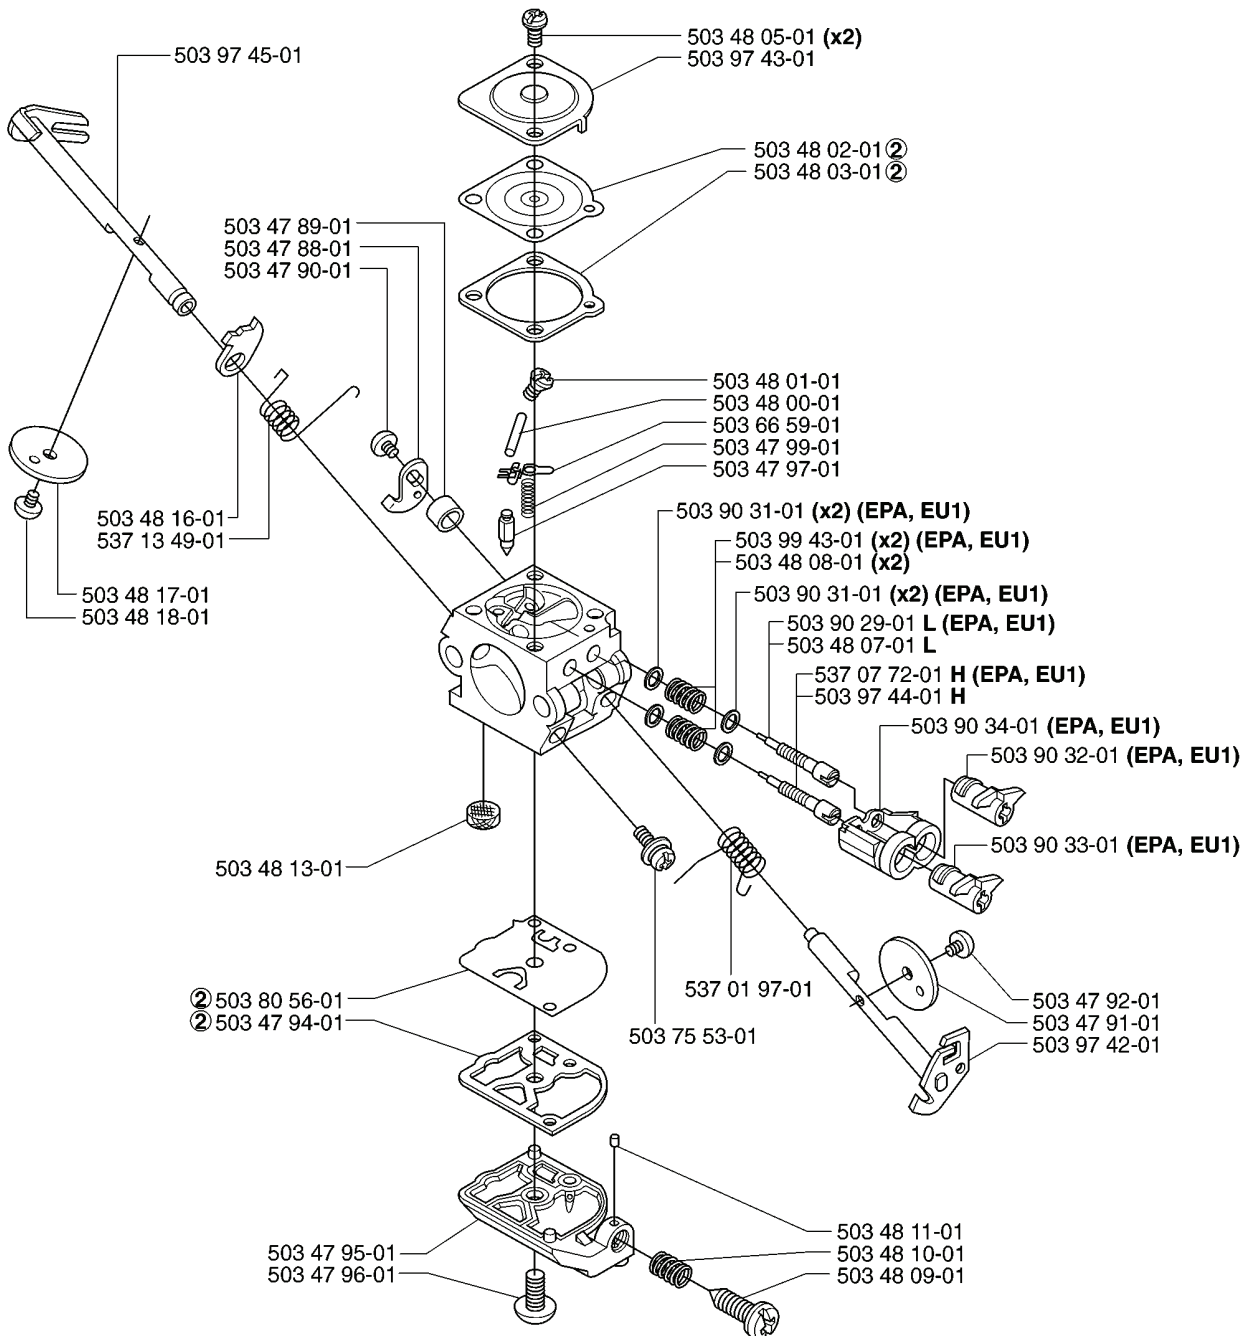

M compl 503 28 31-06 ZAMA C1Q-EL7 (EPA, EU1)
compl 503 28 31-05 ZAMA C1Q-EL6

ZAMA C1Q-EL7 ZAMA C1Q-EL6

② 503 48 21-01
Set of gaskets
Dichtungssatz
Jeu de joints
Juego de Juntas
Packningssats