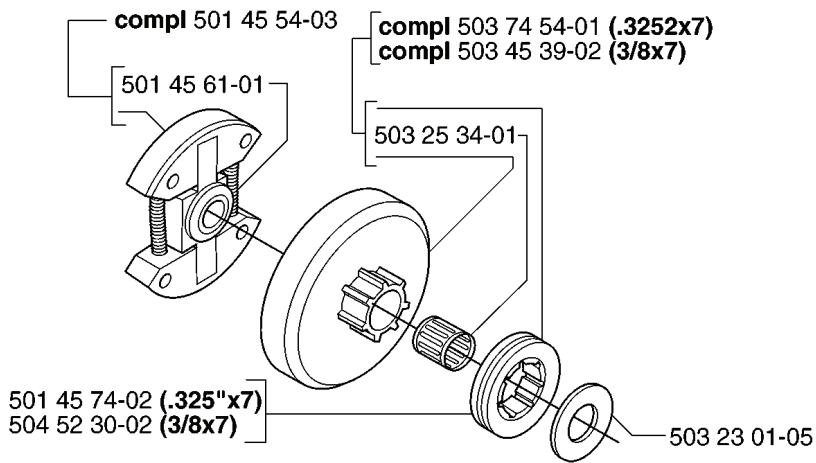

# **SPARE PARTS LIST**

# H

REF.	PART NO.	DESCRIPTION	REMARK	QTY.	KIT
725 53 29-55	725532955	SCREW IHSCM		1	
501 76 37-01	501763701	SEALING		1	
501 45 54-03	501455403	CLUTCH ASSY		1	
501 45 61-01	501456101	CLUTCH SPRING		1	
501 45 74-02	501457402	RIM		1	
504 52 30-02	504523002	RIM		1	
503 25 34-01	503253401	NEEDLE BEARING		1	
503 23 01-05	503230105	WASHER		1	
503 08 87-02	503088702	CLUTCH DRUM ASSY		1	
503 45 39-02	503453902	CLUTCH DRUM ASSY		1	
503 74 54-01	503745401	CLUTCH DRUM ASSY		1	
503 10 16-01	503101601	SUCTION HOSE ASSY		1	
503 10 49-02	503104902	PUMP PINION		1	
501 77 76-01	501777601	OIL PUMP		1	
503 66 01-02	503660102	PUMP PISTON		1	
721 12 10-40	721121040	GROOVED PIN		1	
501 76 32-01	501763201	CHAIN GUIDE PLATE		1	

**D** \*compl 503 60 91-71

---

REF.	PART NO.	DESCRIPTION	REMARK	QTY.	KIT
5036091-71	503609171	CYLINDER ASSY		1	
5032002-25	503200225	SCREW IHSCFM		4	
5035522-01	503552201	PLUG		1	
5036654-01	503665401	DECOMPRESSION VALVE		1	
5371279-01	537127901	GASKET		1	
5014516-01	501451601	NEEDLE BEARING		1	
7374410-00	737441000	SNAP RING		2	
5036081-71	503608171	PISTON ASSY		1	
5032890-14	503289014	PISTON RING		1	
5031621-03	503162103	GASKET		1	
5032351-08	503235108	SPARK PLUG		1	