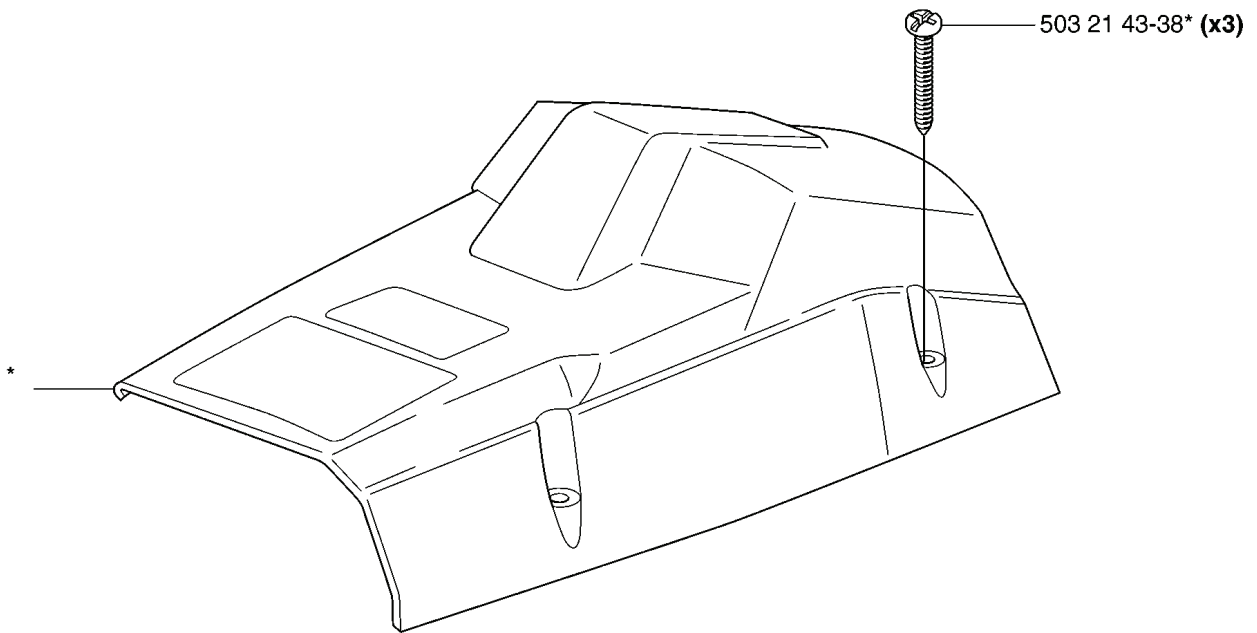

B *compl 503 60 90-06