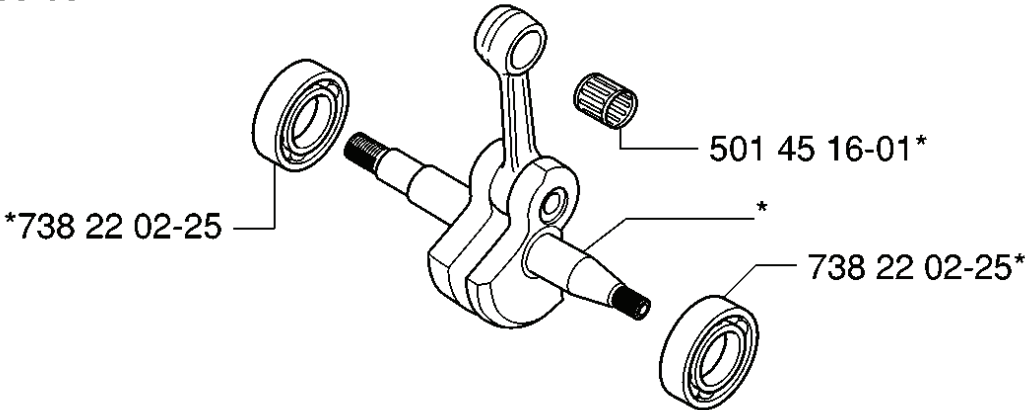

---

REF.	PART NO.	DESCRIPTION	REMARK	QTY.	KIT
503 48 05- 01	503480501	SCREW		2	

**D** \*compl 503 60 91-72 EPA, EU1

---

REF.	PART NO.	DESCRIPTION	REMARK	QTY.	KIT
503 60 91-72	503609172	CYLINDER ASSY	EPA, EU1	1	
503 20 02-25	503200225	SCREW IHSCFM		4	
537 12 79-01	537127901	GASKET		1	
501 45 16-01	501451601	NEEDLE BEARING		1	
737 44 10-00	737441000	SNAP RING		2	
503 60 81-71	503608171	PISTON ASSY		1	
503 28 90-14	503289014	PISTON RING		1	
503 16 21-03	503162103	GASKET		1	
503 23 51-08	503235108	SPARK PLUG	RCJ7Y	1	

**G**

\*compl 503 57 38-06

---

REF.	PART NO.	DESCRIPTION	REMARK	QTY.	KIT
503 57 38-06	503573806	CRANKSHAFT ASSY		1	
738 22 02-25	738220225	BALL BEARING		1	
501 45 16-01	501451601	NEEDLE BEARING		1	