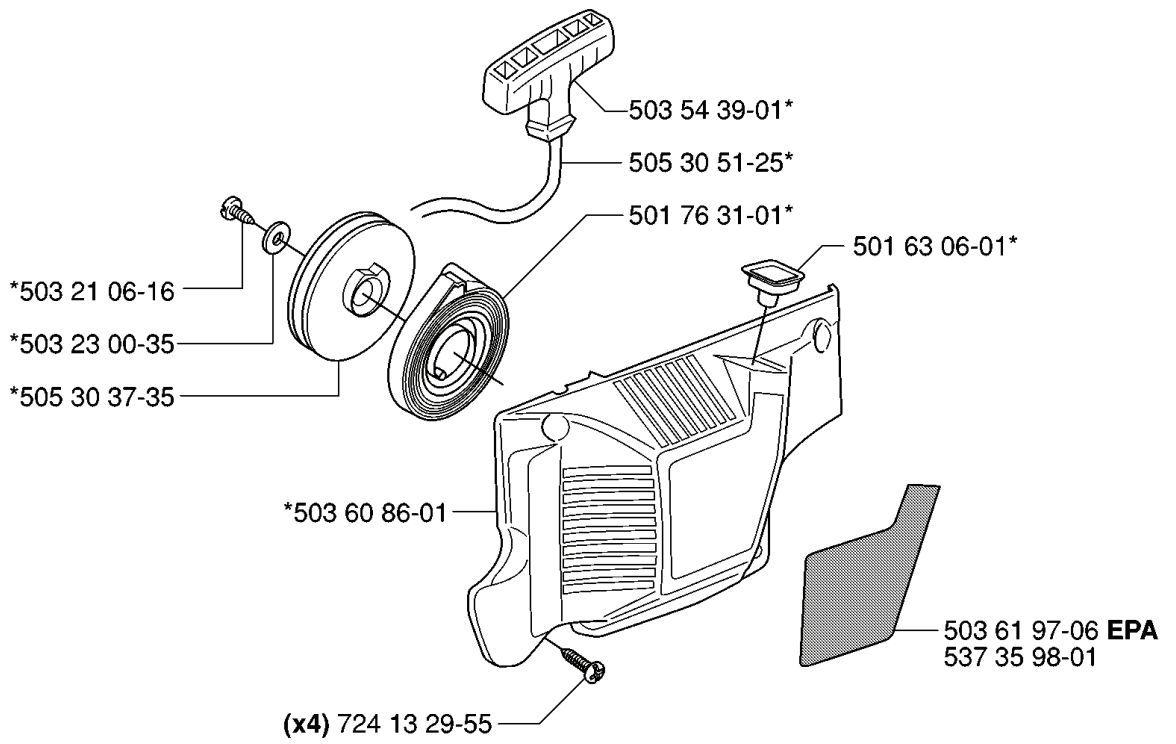

---

REF.	PART NO.	DESCRIPTION	REMARK	QTY.	KIT
503 60 90-06	503609006	CYLINDER COVER ASSY		1	
503 98 74-01	503987401	LABEL		1	
503 21 43-38	503214338	SCREW		3	

**J** \*compl 501 76 22-02

REF.	PART NO.	DESCRIPTION	REMARK	QTY.	KIT
501 76 22-02	501762202	CRANKCASE		1	
501 76 44-03	501764403	LID		1	
503 20 02-16	503200216	SCREW IHSCFM		2	
505 27 57-19	505275719	SEALING RING		1	
721 12 10-40	721121040	GROOVED PIN		1	
503 20 02-50	503200250	SCREW IHSCFM		6	
503 20 02-25	503200225	SCREW IHSCFM		1	
501 76 64-03	501766403	CHAIN CATCHER		1	
501 54 63-01	501546301	SCREW		1	
501 45 27-02	501452702	LOCK NUT		1	
501 45 41-01	501454101	NUT		1	
720 13 07-10	720130710	PARALLEL PIN		2	
503 66 84-01	503668401	TANK VENT ASSY		1	
501 79 50-01	501795001	SPIKE		1	
501 76 56-02	501765602	TANK CAP ASSY		1	
503 57 89-01	503578901	HOLDER		1	
740 44 05-00	740440500	O-RING		1	
503 68 42-42	503684242	BAR BOLT		1	
503 73 04-01	503730401	AIR CONDUCTOR		1	
501 76 30-03	501763003	LEDSKENA		1	
503 22 62-01	503226201	NUT		3	
724 33 25-56	724332556	SCREW CRCSFM		2	
503 21 27-16	503212716	SCREW CRPANT		1	
503 72 98-01	503729801	AIR NOZZLE		1	

\*compl 503 60 88-03

REF.	PART NO.	DESCRIPTION	REMARK	QTY.	KIT
5036088-03	503608803	STARTER ASSY		1	
5032106-16	503210616	SCREW IHSCT		1	
5032300-35	503230035	WASHER		1	
5053037-35	505303735	STARTER PULLEY		1	
5036086-01	503608601	STARTER HOUSING		1	
7241329-55	724132955	SCREW		4	
5373598-01	537359801	DECAL		1	
5036197-06	503619706	LABEL	EPA	1	
5016306-01	501630601	SLEEVE		1	
5017631-01	501763101	SPRING CASSETTE ASSY		1	
5053051-25	505305125	STARTER ROPE		1	
5035439-01	503543901	STARTER HANDLE		1	