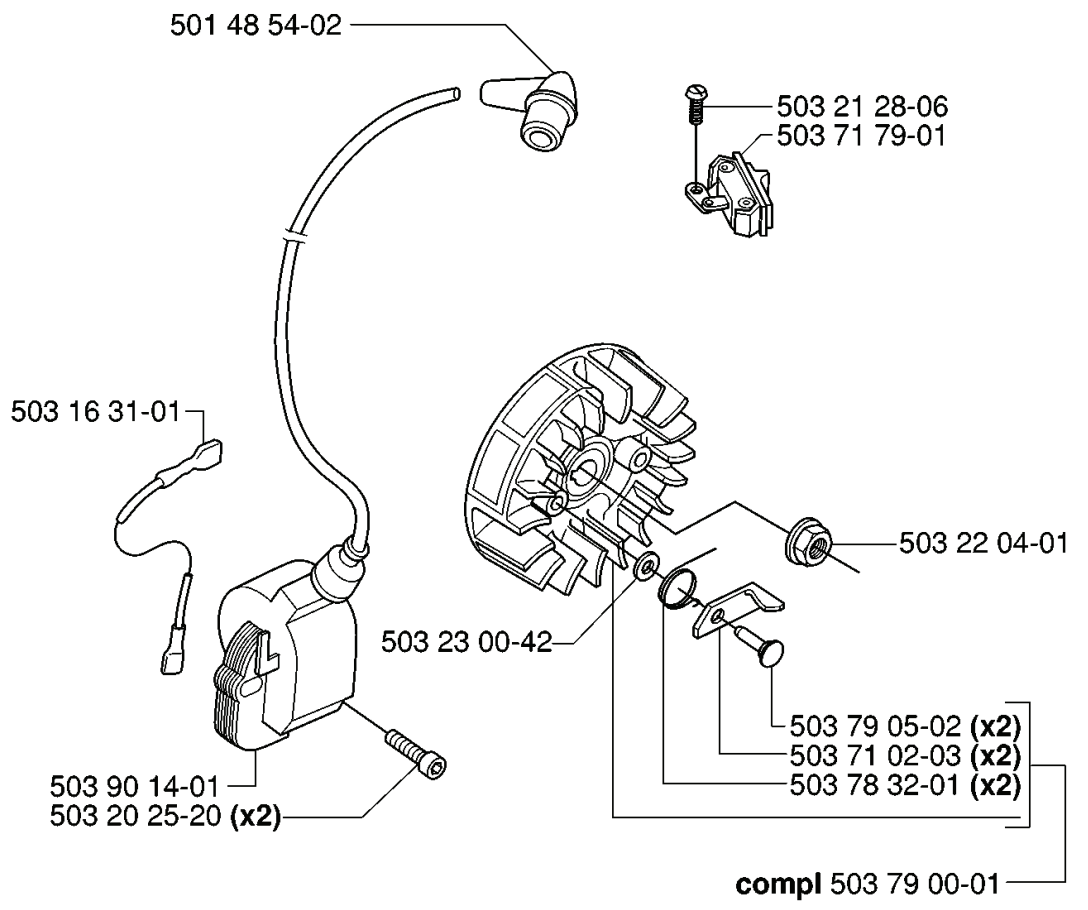

# **SPARE PARTS LIST**

**F** \*compl 503 74 91-03 (FF) EPA, EU1

\*\*compl 501 76 66-05 (FG)

---

REF.	PART NO.	DESCRIPTION	REMARK	QTY.	KIT
5037491-03	503749103	MUFFLER FF	(FF) EPA, EU1	1	
5032182-02	503218202	SCREW		2	
7241287-59	724128759	SCREW CRPANM		1	
5037497-01	503749701	SPARK ARRESTER SCREEN		1	
5017688-01	501768801	BRACKET		1	
5032224-01	503222401	LOCK NUT		2	
5017666-05	501766605	MUFFLER ASSY	FG	1	

**H**

REF.	PART NO.	DESCRIPTION	REMARK	QTY.	KIT
501 45 54-03	501455403	CLUTCH ASSY		1	
501 45 61-01	501456101	CLUTCH SPRING		1	
501 45 74-02	501457402	RIM	.325X7	1	
504 52 30-02	504523002	RIM	3/8X7	1	
503 08 87-02	503088702	CLUTCH DRUM ASSY	.325X7	1	
503 23 01-05	503230105	WASHER		1	
501 76 37-01	501763701	SEALING		1	
503 25 34-01	503253401	NEEDLE BEARING		1	
503 45 39-02	503453902	CLUTCH DRUM ASSY	3/8X7	1	
503 74 54-01	503745401	CLUTCH DRUM ASSY	.3252X7	1	
725 53 29-55	725532955	SCREW IHSCM		1	
501 76 32-01	501763201	CHAIN GUIDE PLATE		1	
503 10 16-01	503101601	SUCTION HOSE ASSY		1	
503 10 49-02	503104902	PUMP PINION		1	
501 77 76-01	501777601	OIL PUMP		1	
503 66 01-02	503660102	PUMP PISTON		1	
721 12 10-40	721121040	GROOVED PIN		1	

**K**

---

REF.	PART NO.	DESCRIPTION	REMARK	QTY.	KIT
5014854-02	501485402	SPARK PLUG CAP		1	
5031631-01	503163101	CABLE		1	
5032300-42	503230042	WASHER		1	
5039014-01	503901401	ELECTRONIC MODULE		1	
5032025-20	503202520	SCREW IHSCM		2	
5037900-01	503790001	FLYWHEEL		1	
5037832-01	503783201	SPRING		2	
5037102-03	503710203	STARTER PAWL		2	
5037905-02	503790502	RIVET		2	
5032204-01	503220401	NUT		1	
5037179-01	503717901	STOP SWITCH		1	
5032128-06	503212806	SCREW CCRPANT		1	

**G**

\*compl 503 57 38-06

---

REF.	PART NO.	DESCRIPTION	REMARK	QTY.	KIT
503 57 38-06	503573806	CRANKSHAFT ASSY		1	
738 22 02-25	738220225	BALL BEARING		1	
501 45 16-01	501451601	NEEDLE BEARING		1	