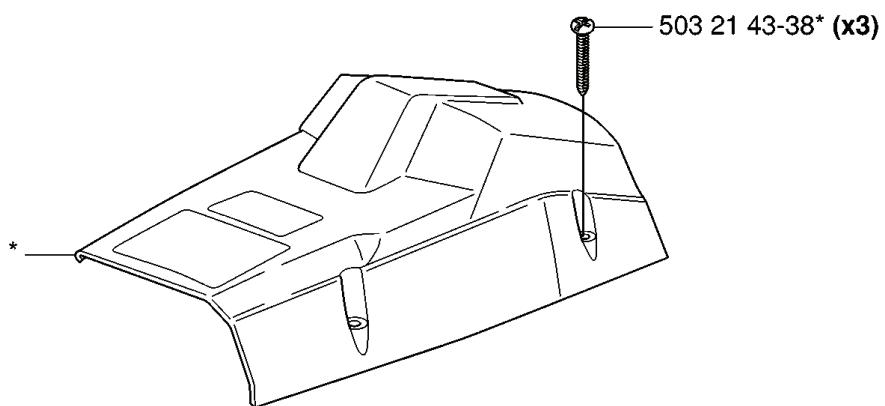

---

REF.	PART NO.	DESCRIPTION	REMARK	QTY.	KIT
503 60 90-06	503609006	CYLINDER COVER ASSY		1	
503 98 74-01	503987401	LABEL		1	
503 21 43-38	503214338	SCREW		3	

**J** \*compl 501 76 22-02

REF.	PART NO.	DESCRIPTION	REMARK	QTY.	KIT
501 76 22-02	501762202	CRANKCASE		1	
501 76 44-03	501764403	LID		1	
503 20 02-16	503200216	SCREW IHSCFM		2	
505 27 57-19	505275719	SEALING RING		1	
721 12 10-40	721121040	GROOVED PIN		1	
503 20 02-50	503200250	SCREW IHSCFM		6	
503 20 02-25	503200225	SCREW IHSCFM		1	
501 76 64-03	501766403	CHAIN CATCHER		1	
501 54 63-01	501546301	SCREW		1	
501 45 27-02	501452702	LOCK NUT		1	
501 45 41-01	501454101	NUT		1	
720 13 07-10	720130710	PARALLEL PIN		2	
503 66 84-01	503668401	TANK VENT ASSY		1	
501 79 50-01	501795001	SPIKE		1	
501 76 56-02	501765602	TANK CAP ASSY		1	
503 57 89-01	503578901	HOLDER		1	
740 44 05-00	740440500	O-RING		1	
503 68 42-42	503684242	BAR BOLT		1	
503 73 04-01	503730401	AIR CONDUCTOR		1	
501 76 30-03	501763003	LEDSKENA		1	
503 22 62-01	503226201	NUT		3	
724 33 25-56	724332556	SCREW CRCSFM		2	
503 21 27-16	503212716	SCREW CRPANT		1	
503 72 98-01	503729801	AIR NOZZLE		1	