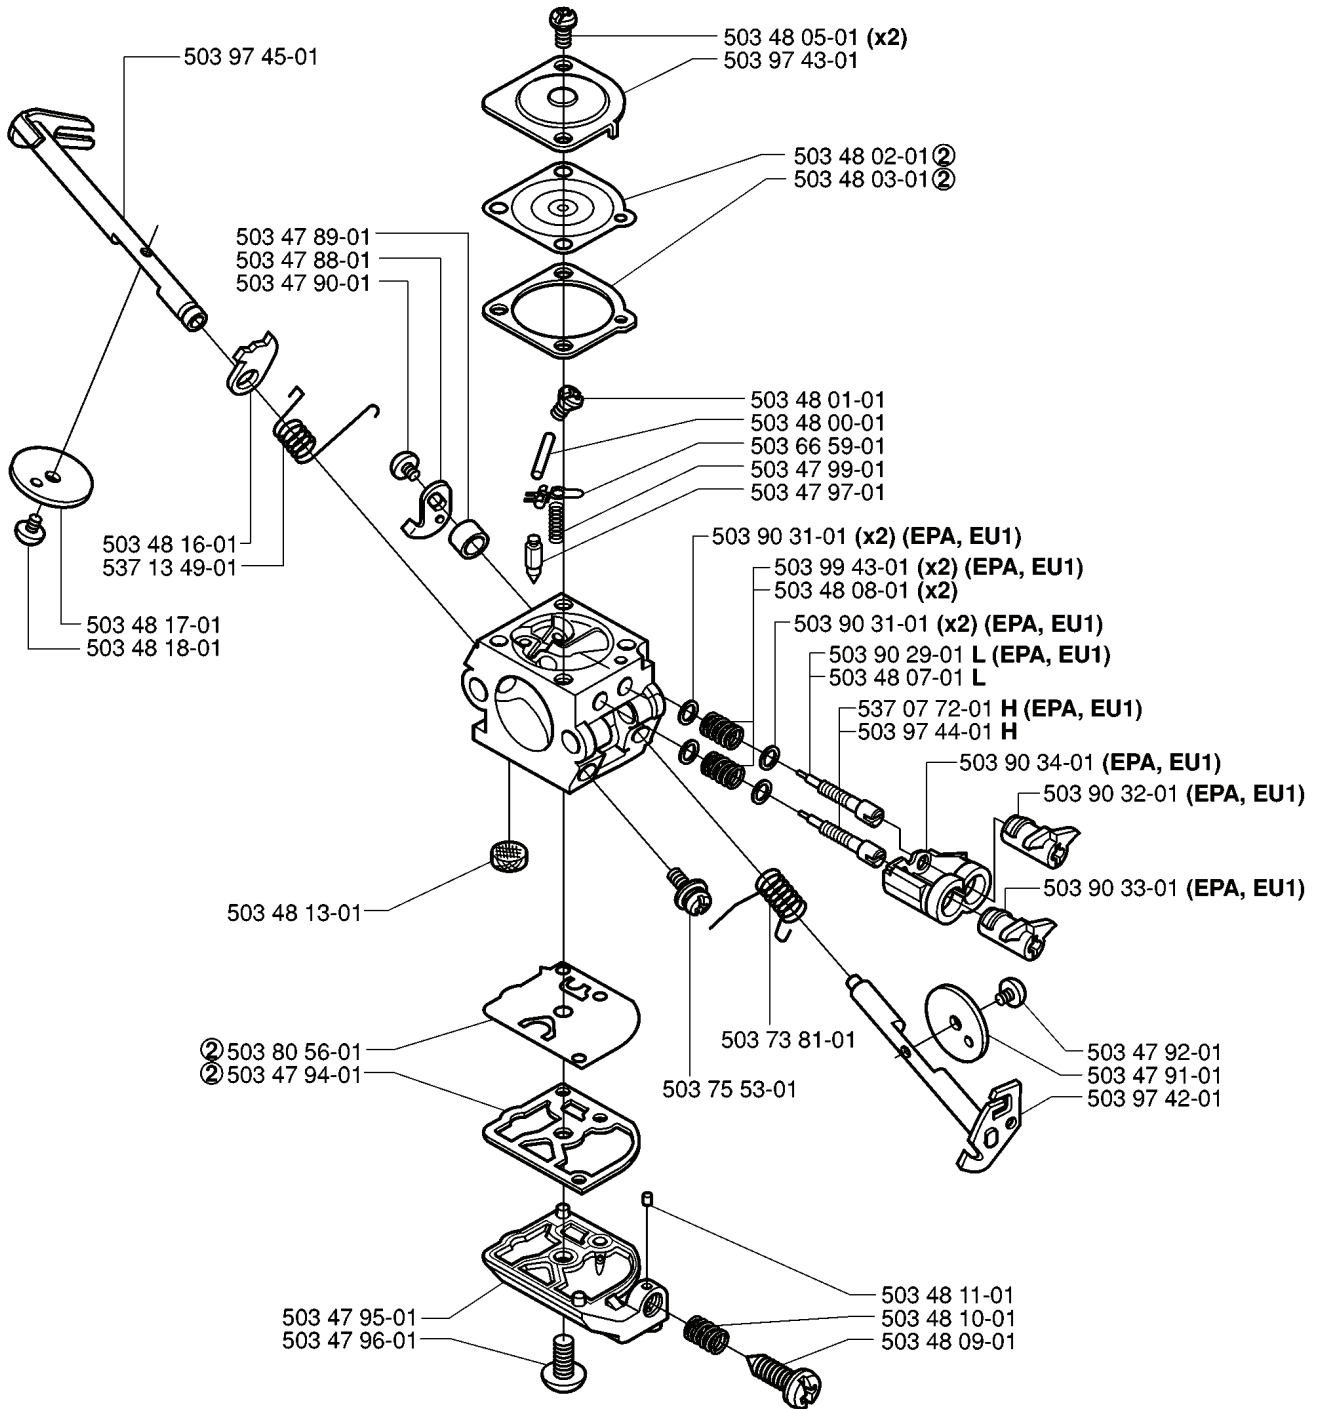

M compl 503 28 31-06 ZAMA C1Q-EL7 (EPA, EU1)
compl 503 28 31-05 ZAMA C1Q-EL6

ZAMA C1Q-EL7 ZAMA C1Q-EL6

② 503 48 21-01
Set of gaskets
Dichtungssatz
Jeu de joints
Juego de Juntas
Packningssatz