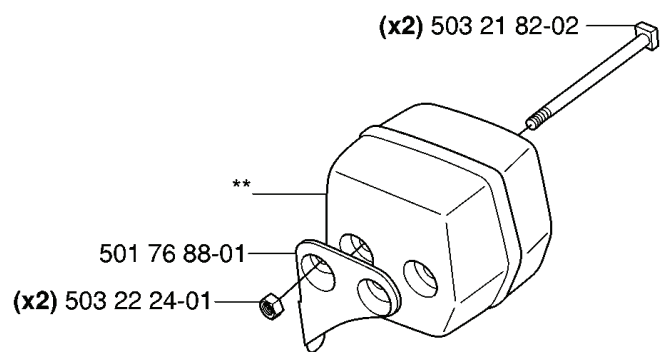

F *compl 503 74 91-03 (FF) EPA, EU1

**compl 501 76 66-05 (FG)