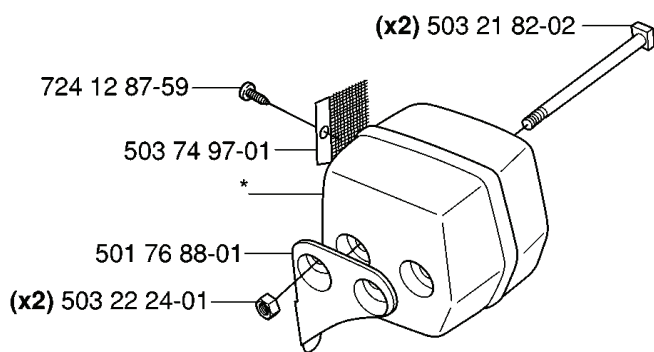

F *compl 503 74 91-03 (FF) EPA, EU1

**compl 501 76 66-05 (FG)