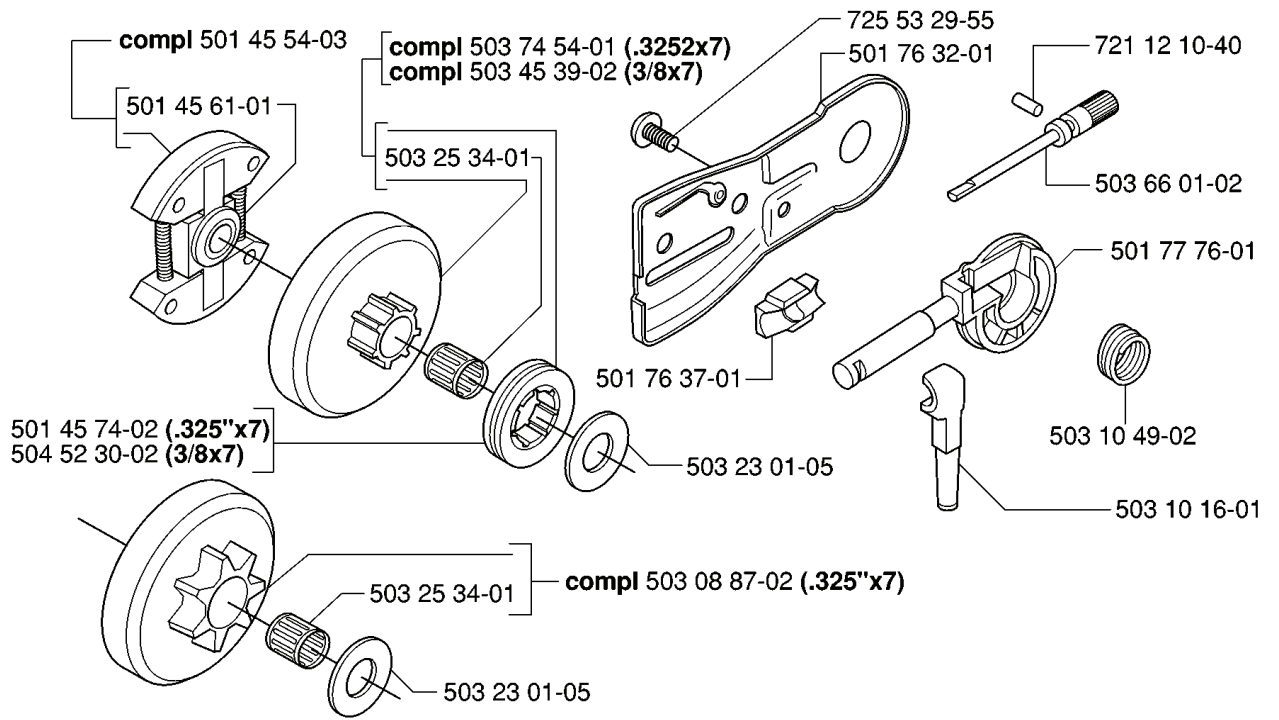

# **SPARE PARTS LIST**

**F** \*compl 503 74 91-03 (FF) EPA, EU1

\*\*compl 501 76 66-05 (FG)

---

REF.	PART NO.	DESCRIPTION	REMARK	QTY.	KIT
5037491-03	503749103	MUFFLER FF	(FF) EPA, EU1	1	
5032182-02	503218202	SCREW		2	
7241287-59	724128759	SCREW CRPANM		1	
5037497-01	503749701	SPARK ARRESTER SCREEN		1	
5017688-01	501768801	BRACKET		1	
5032224-01	503222401	LOCK NUT		2	
5017666-05	501766605	MUFFLER ASSY	FG	1	

**H**

REF.	PART NO.	DESCRIPTION	REMARK	QTY.	KIT
501 45 54-03	501455403	CLUTCH ASSY		1	
501 45 61-01	501456101	CLUTCH SPRING		1	
501 45 74-02	501457402	RIM	.325X7	1	
504 52 30-02	504523002	RIM	3/8X7	1	
503 08 87-02	503088702	CLUTCH DRUM ASSY	.325X7	1	
503 23 01-05	503230105	WASHER		1	
501 76 37-01	501763701	SEALING		1	
503 25 34-01	503253401	NEEDLE BEARING		1	
503 45 39-02	503453902	CLUTCH DRUM ASSY	3/8X7	1	
503 74 54-01	503745401	CLUTCH DRUM ASSY	.3252X7	1	
725 53 29-55	725532955	SCREW IHSCM		1	
501 76 32-01	501763201	CHAIN GUIDE PLATE		1	
503 10 16-01	503101601	SUCTION HOSE ASSY		1	
503 10 49-02	503104902	PUMP PINION		1	
501 77 76-01	501777601	OIL PUMP		1	
503 66 01-02	503660102	PUMP PISTON		1	
721 12 10-40	721121040	GROOVED PIN		1	

**K**

---

REF.	PART NO.	DESCRIPTION	REMARK	QTY.	KIT
5014854-02	501485402	SPARK PLUG CAP		1	
5031631-01	503163101	CABLE		1	
5032300-42	503230042	WASHER		1	
5039014-01	503901401	ELECTRONIC MODULE		1	
5032025-20	503202520	SCREW IHSCM		2	
5037900-01	503790001	FLYWHEEL		1	
5037832-01	503783201	SPRING		2	
5037102-03	503710203	STARTER PAWL		2	
5037905-02	503790502	RIVET		2	
5032204-01	503220401	NUT		1	
5037179-01	503717901	STOP SWITCH		1	
5032128-06	503212806	SCREW CCRPANT		1	

**G**

\*compl 503 57 38-06

---

REF.	PART NO.	DESCRIPTION	REMARK	QTY.	KIT
503 57 38-06	503573806	CRANKSHAFT ASSY		1	
738 22 02-25	738220225	BALL BEARING		1	
501 45 16-01	501451601	NEEDLE BEARING		1	