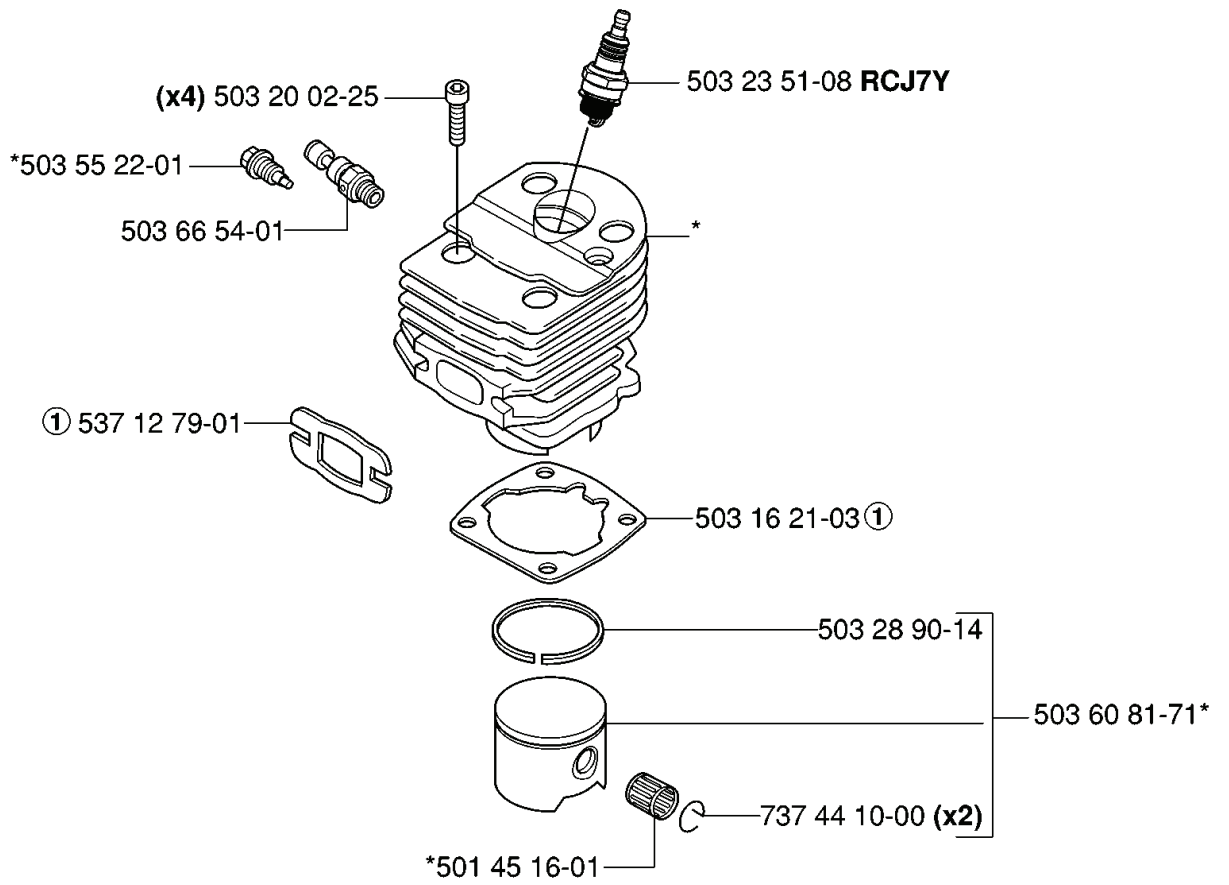

**H**

REF.	PART NO.	DESCRIPTION	REMARK	QTY.	KIT
501 45 54-03	501455403	CLUTCH ASSY		1	
501 45 61-01	501456101	CLUTCH SPRING		1	
501 45 74-02	501457402	RIM	.325X7	1	
504 52 30-02	504523002	RIM	3/8X7	1	
503 08 87-02	503088702	CLUTCH DRUM ASSY	.325X7	1	
503 23 01-05	503230105	WASHER		1	
501 76 37-01	501763701	SEALING		1	
503 25 34-01	503253401	NEEDLE BEARING		1	
503 45 39-02	503453902	CLUTCH DRUM ASSY	3/8X7	1	
503 74 54-01	503745401	CLUTCH DRUM ASSY	.3252X7	1	
725 53 29-55	725532955	SCREW IHSCM		1	
501 76 32-01	501763201	CHAIN GUIDE PLATE		1	
503 10 16-01	503101601	SUCTION HOSE ASSY		1	
503 10 49-02	503104902	PUMP PINION		1	
501 77 76-01	501777601	OIL PUMP		1	
503 66 01-02	503660102	PUMP PISTON		1	
721 12 10-40	721121040	GROOVED PIN		1	

**K**

---

REF.	PART NO.	DESCRIPTION	REMARK	QTY.	KIT
5014854-02	501485402	SPARK PLUG CAP		1	
5031631-01	503163101	CABLE		1	
5032300-42	503230042	WASHER		1	
5039014-01	503901401	ELECTRONIC MODULE		1	
5032025-20	503202520	SCREW IHSCM		2	
5037900-01	503790001	FLYWHEEL		1	
5037832-01	503783201	SPRING		2	
5037102-03	503710203	STARTER PAWL		2	
5037905-02	503790502	RIVET		2	
5032204-01	503220401	NUT		1	
5037179-01	503717901	STOP SWITCH		1	
5032128-06	503212806	SCREW CCRPANT		1	

**D** \*compl 503 60 91-71

REF.	PART NO.	DESCRIPTION	REMARK	QTY.	KIT
5036091-71	503609171	CYLINDER ASSY		1	
5032002-25	503200225	SCREW IHSCFM		4	
5035522-01	503552201	PLUG		1	
5036654-01	503665401	DECOMPRESSION VALVE		1	
5371279-01	537127901	GASKET		1	
5014516-01	501451601	NEEDLE BEARING		1	
7374410-00	737441000	SNAP RING		2	
5036081-71	503608171	PISTON ASSY		1	
5032890-14	503289014	PISTON RING		1	
5031621-03	503162103	GASKET		1	
5032351-08	503235108	SPARK PLUG	RCJ7Y	1	