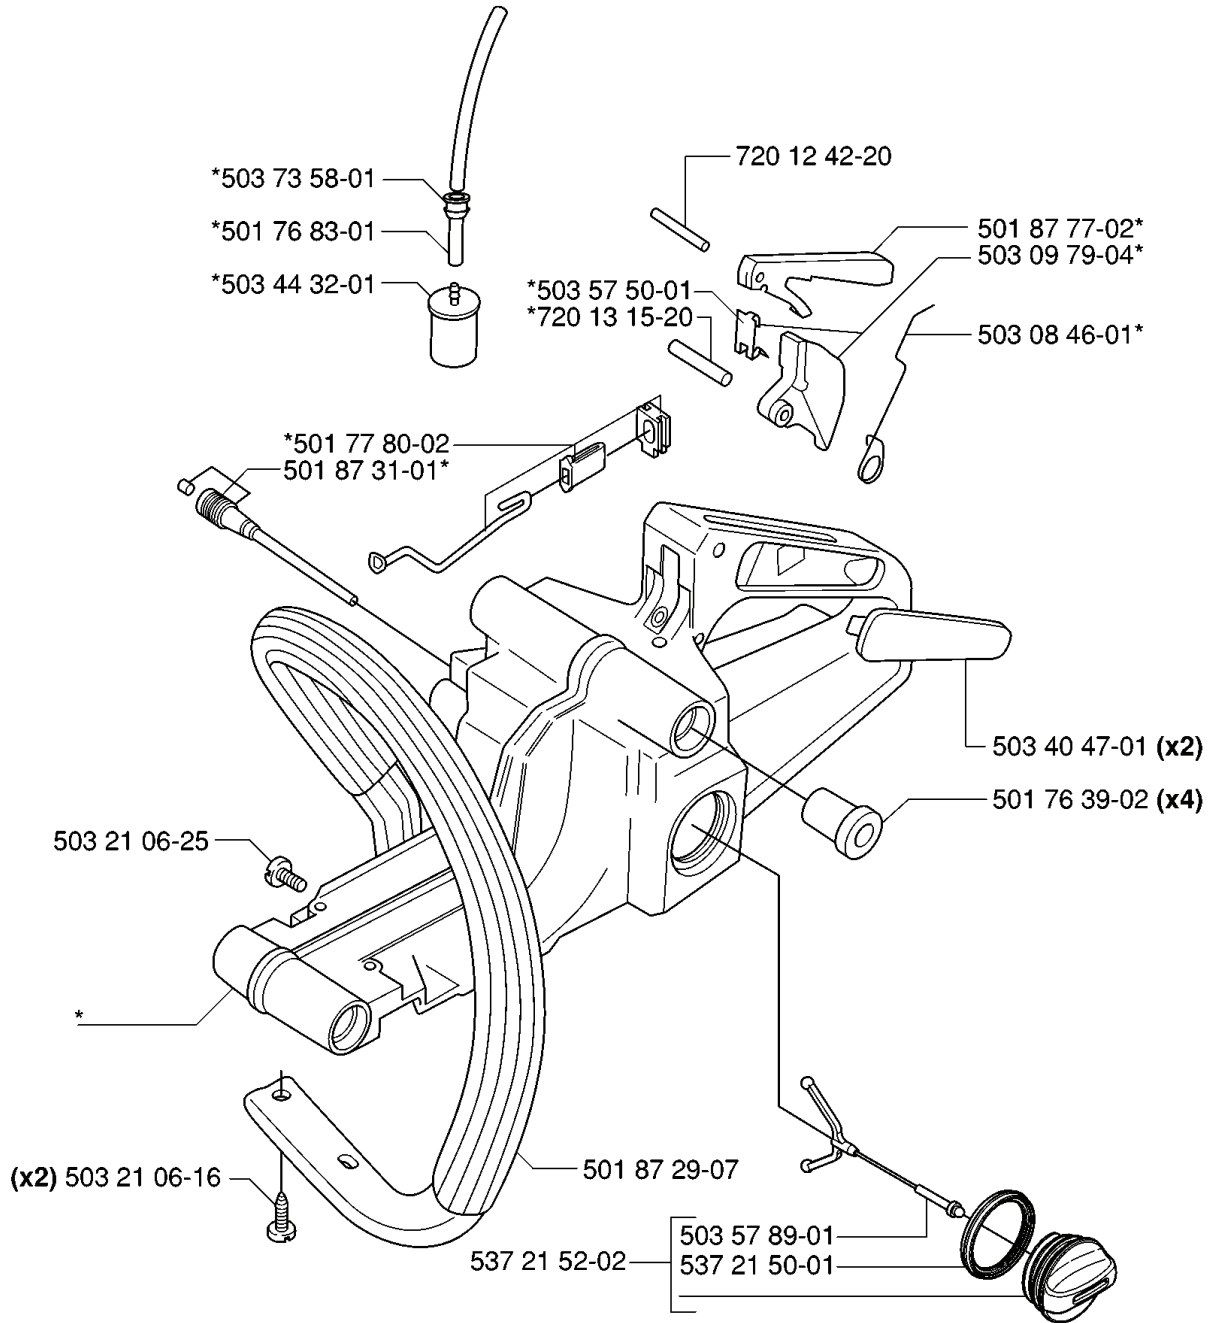

E *compl 501 76 13-10