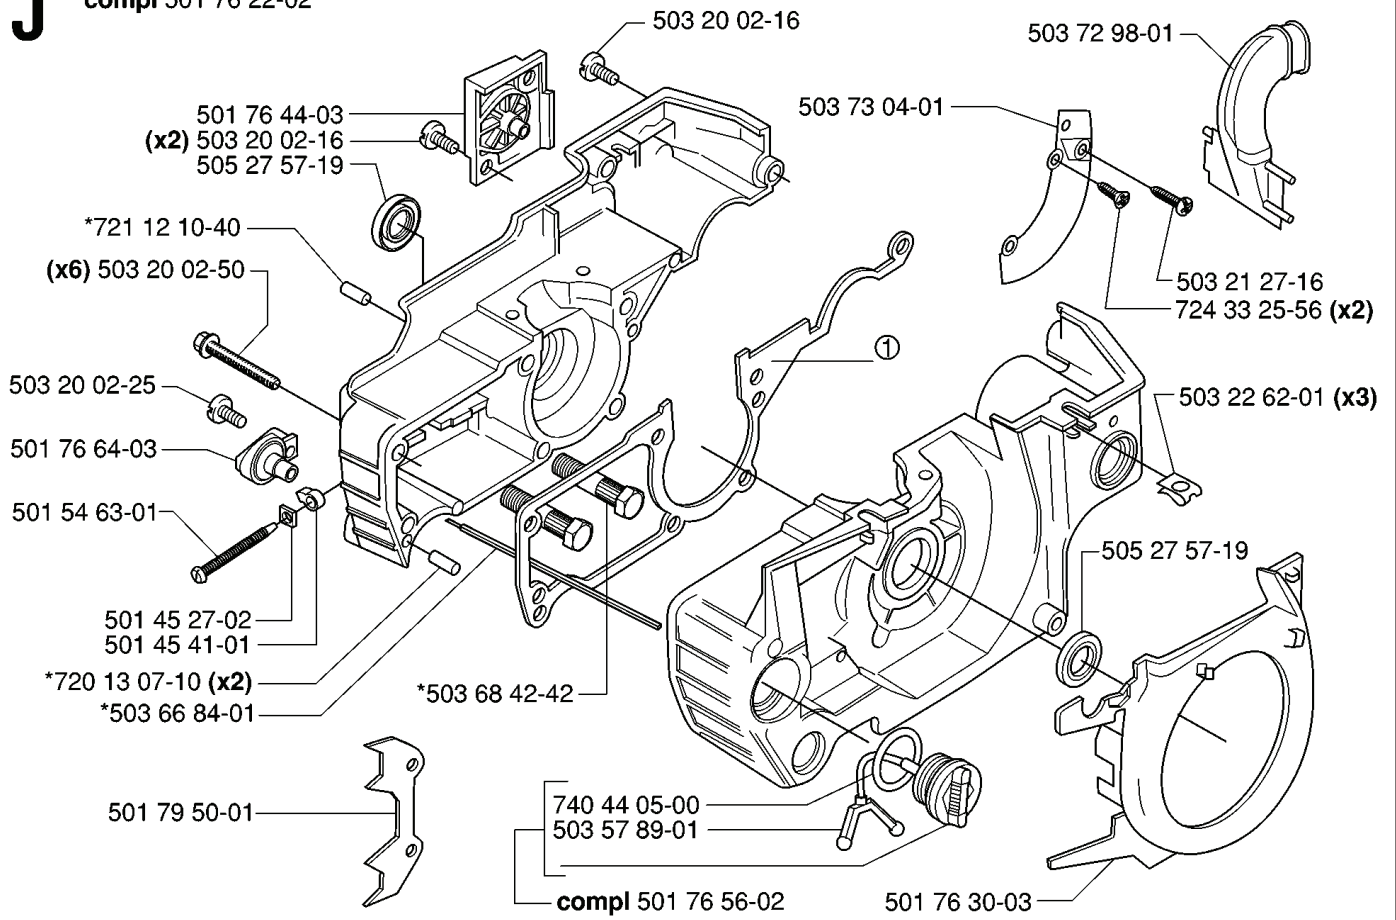

J *compl 501 76 22-02