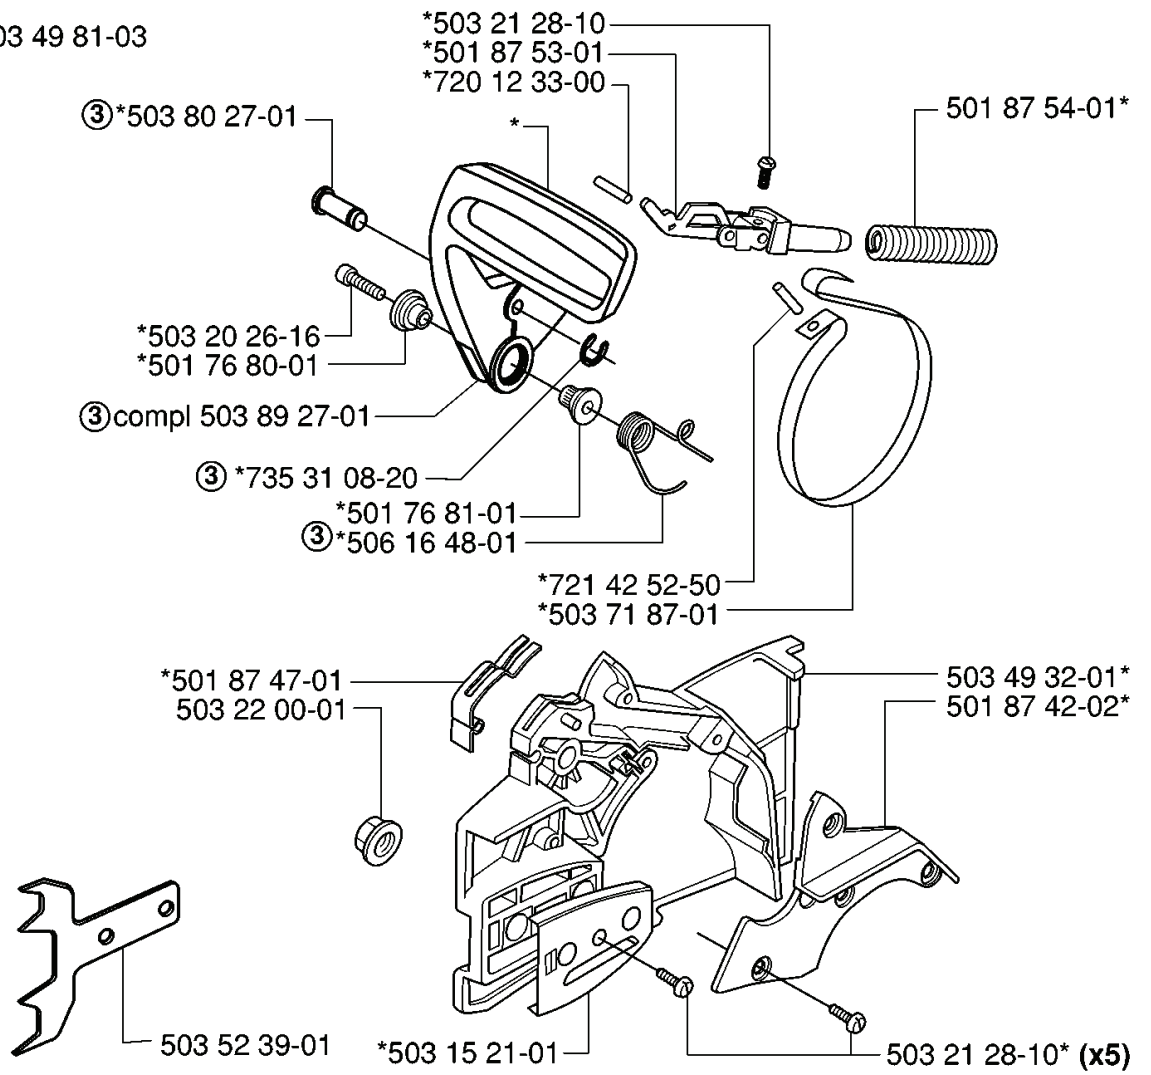

A

*compl 503 49 81-03