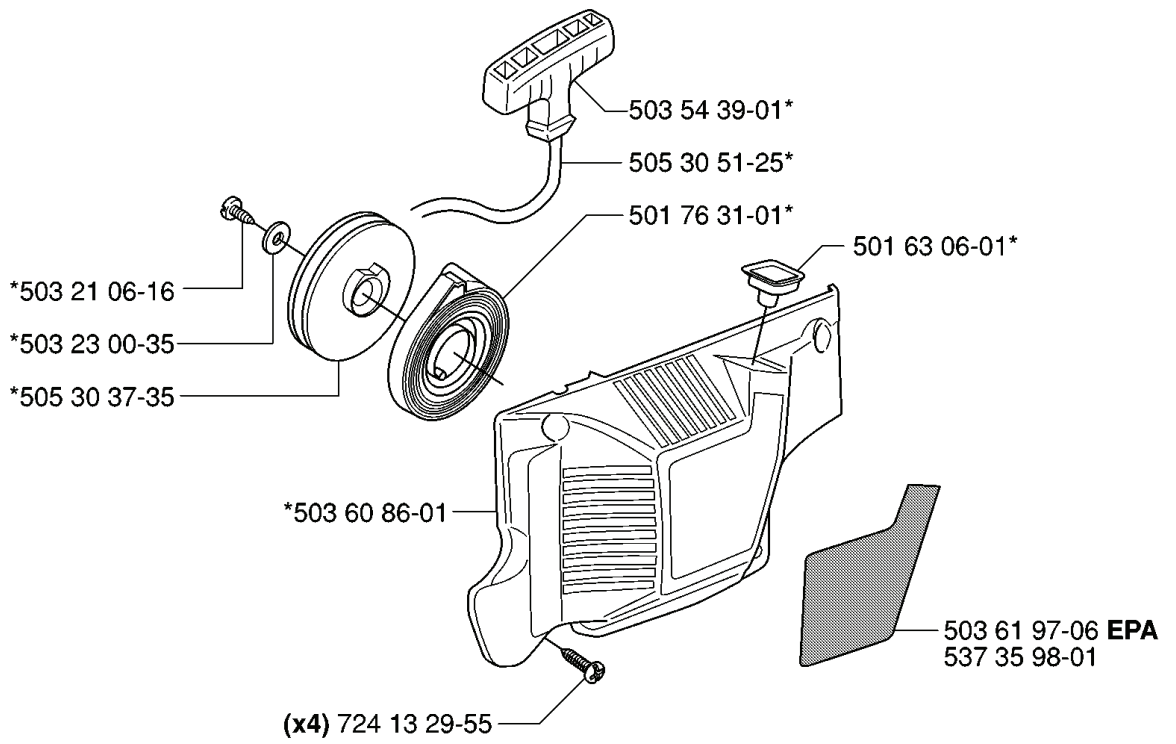

*compl 503 60 88-03