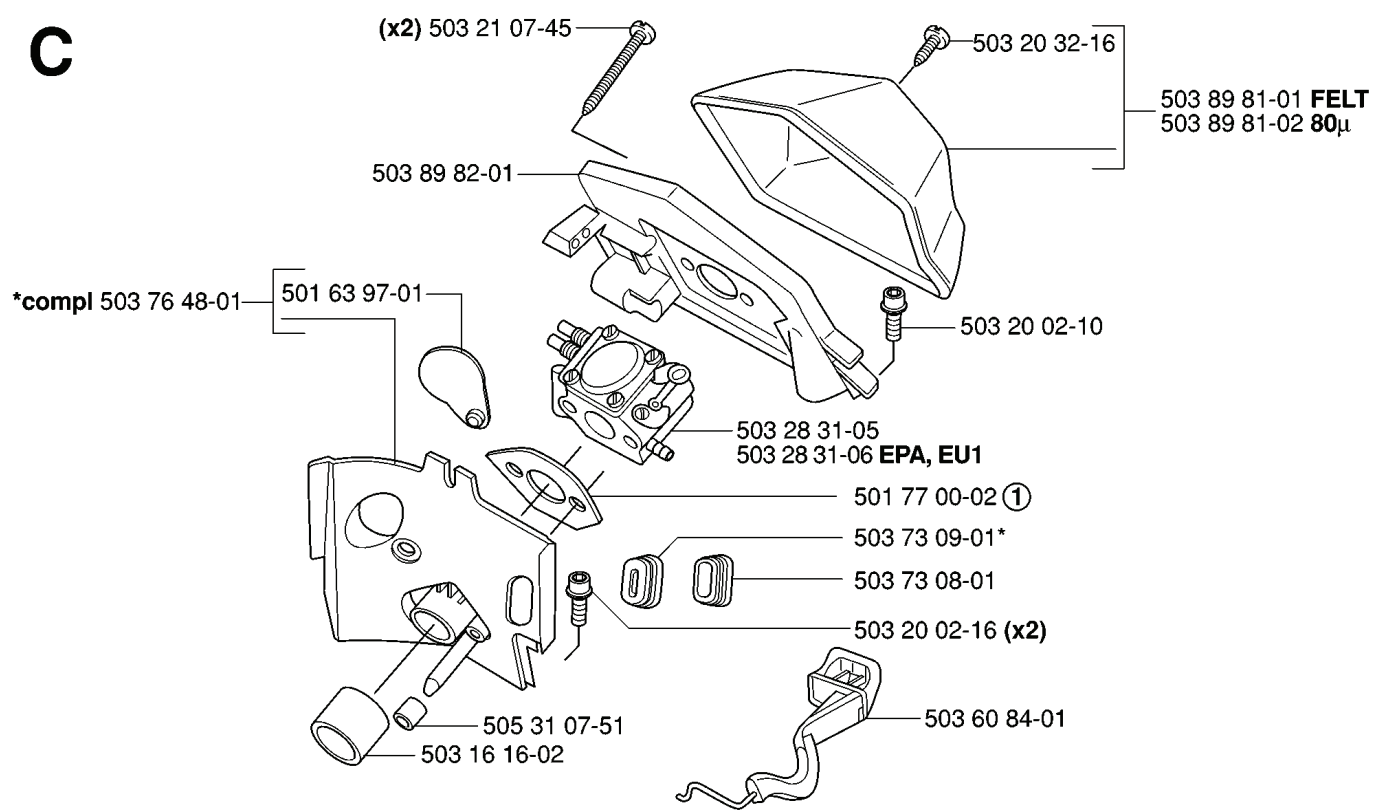

55 EU1, 20060600001-20070500000

SPARE PARTS LIST

B *compl 503 60 90-06

*503 98 74-01

REF.	PART NO.	DESCRIPTION	REMARK	QTY.	KIT
503 60 90-06	503609006	CYLINDER COVER ASSY		1	
503 98 74-01	503987401	LABEL		1	
503 21 43-38	503214338	SCREW		3	

C

REF.	PART NO.	DESCRIPTION	REMARK	QTY.	KIT
503 21 07-45	503210745	SCREW IHSCCT		2	
503 89 82-01	503898201	AIR FILTER HOLDER		1	
503 76 48-01	503764801	KIT		1	
501 63 97-01	501639701	COVER		1	
505 31 07-51	505310751	IMPULSE HOSE		1	
503 16 16-02	503161602	INLET PIPE		1	
503 60 84-01	503608401	CHOKE CONTROL		1	
503 20 02-16	503200216	SCREW IHSCFM		2	
503 73 08-01	503730801	GROMMET		1	
503 73 09-01	503730901	PLUG		1	
501 77 00-02	501770002	GASKET		1	
503 28 31-06	503283106	CARBURETTOR	EPA, EU1	1	
503 28 31-05	503283105	CARBURETTOR		1	
503 20 02-10	503200210	SCREW IHSCFM		1	
503 89 81-02	503898102	AIR FILTER		1	
503 89 81-01	503898101	AIR FILTER	FELT	1	
503 20 32-16	503203216	SCREW CCRPANMO		1	

REF.	PART NO.	DESCRIPTION	REMARK	QTY.	KIT
503 48 05- 01	503480501	SCREW		2	

H

REF.	PART NO.	DESCRIPTION	REMARK	QTY.	KIT
501 45 54-03	501455403	CLUTCH ASSY		1	
501 45 61-01	501456101	CLUTCH SPRING		1	
501 45 74-02	501457402	RIM	.325X7	1	
504 52 30-02	504523002	RIM	3/8X7	1	
503 23 01-05	503230105	WASHER		1	
503 08 87-02	503088702	CLUTCH DRUM ASSY	.325X7	1	
501 76 37-01	501763701	SEALING		1	
503 25 34-01	503253401	NEEDLE BEARING		1	
503 45 39-02	503453902	CLUTCH DRUM ASSY	3/8X7	1	
503 74 54-01	503745401	CLUTCH DRUM ASSY	.3252X7	1	
725 53 29-55	725532955	SCREW IHSCM		1	
501 76 32-01	501763201	CHAIN GUIDE PLATE		1	
503 10 16-01	503101601	SUCTION HOSE ASSY		1	
503 10 49-02	503104902	PUMP PINION		1	
501 77 76-01	501777601	OIL PUMP		1	
503 66 01-02	503660102	PUMP PISTON		1	
721 12 10-40	721121040	GROOVED PIN		1	