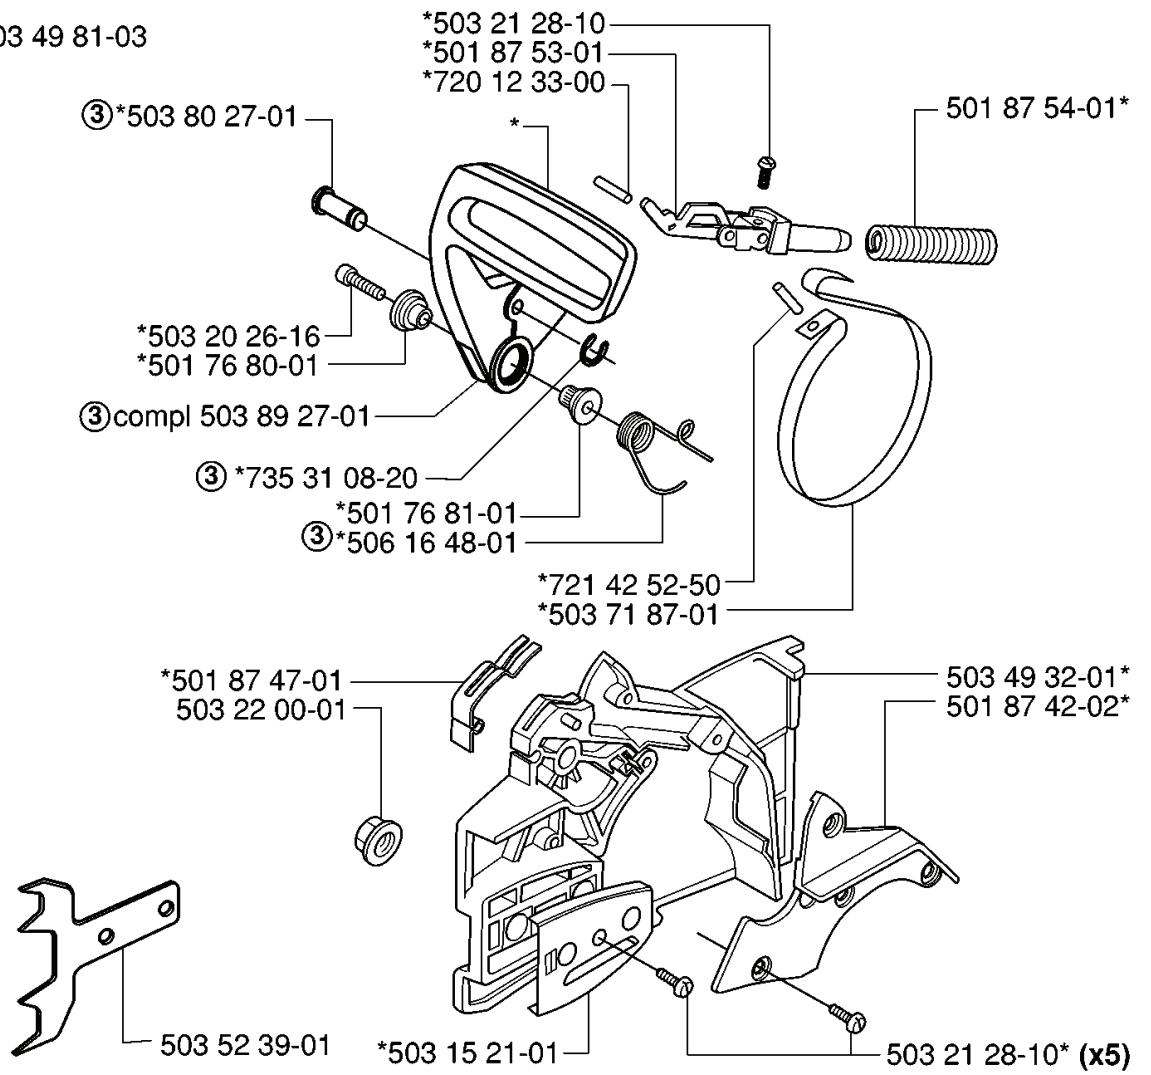

REF.	PART NO.	DESCRIPTION	REMARK	QTY.	KIT
503 48 05- 01	503480501	SCREW		2	

H

REF.	PART NO.	DESCRIPTION	REMARK	QTY.	KIT
501 45 54-03	501455403	CLUTCH ASSY		1	
501 45 61-01	501456101	CLUTCH SPRING		1	
501 45 74-02	501457402	RIM	.325X7	1	
504 52 30-02	504523002	RIM	3/8X7	1	
503 23 01-05	503230105	WASHER		1	
503 08 87-02	503088702	CLUTCH DRUM ASSY	.325X7	1	
501 76 37-01	501763701	SEALING		1	
503 25 34-01	503253401	NEEDLE BEARING		1	
503 45 39-02	503453902	CLUTCH DRUM ASSY	3/8X7	1	
503 74 54-01	503745401	CLUTCH DRUM ASSY	.3252X7	1	
725 53 29-55	725532955	SCREW IHSCM		1	
501 76 32-01	501763201	CHAIN GUIDE PLATE		1	
503 10 16-01	503101601	SUCTION HOSE ASSY		1	
503 10 49-02	503104902	PUMP PINION		1	
501 77 76-01	501777601	OIL PUMP		1	
503 66 01-02	503660102	PUMP PISTON		1	
721 12 10-40	721121040	GROOVED PIN		1	

G

*compl 503 57 38-06

REF.	PART NO.	DESCRIPTION	REMARK	QTY.	KIT
503 57 38-06	503573806	CRANKSHAFT ASSY		1	
738 22 02-25	738220225	BALL BEARING		1	
501 45 16-01	501451601	NEEDLE BEARING		1	

A

*compl 503 49 81-03

REF.	PART NO.	DESCRIPTION	REMARK	QTY.	KIT
503 49 81-03	503498103	CLUTCH COVER ASSY		1	
503 80 27-01	503802701	PIVOT PIN		1	
503 20 26-16	503202616	SCREW IHSCM		1	
501 76 80-01	501768001	SHAFT		1	
503 89 27-01	503892701	HAND GUARD		1	
735 31 08-20	735310820	E-CLIP		1	
501 76 81-01	501768101	SHAFT		1	
506 16 48-01	506164801	POSITION SPRING		1	
501 87 47-01	501874701	SPRING		1	
503 22 00-01	503220001	HEXAGON NUT		1	
503 52 39-01	503523901	SPIKE		1	
503 15 21-01	503152101	COVER SHEET		1	
501 87 42-02	501874202	HUB CAP		1	
503 49 32-01	503493201	CLUTCH COVER		1	
503 71 87-01	503718701	BRAKE BAND		1	
721 42 52-50	721425250	SPRING PIN		1	
501 87 54-01	501875401	BRAKE SPRING		1	
720 12 33-00	720123300	PARALLEL PIN		1	
501 87 53-01	501875301	KNEE JOINT ASSY		1	
503 21 28-10	503212810	SCREW CCRPANT		1	