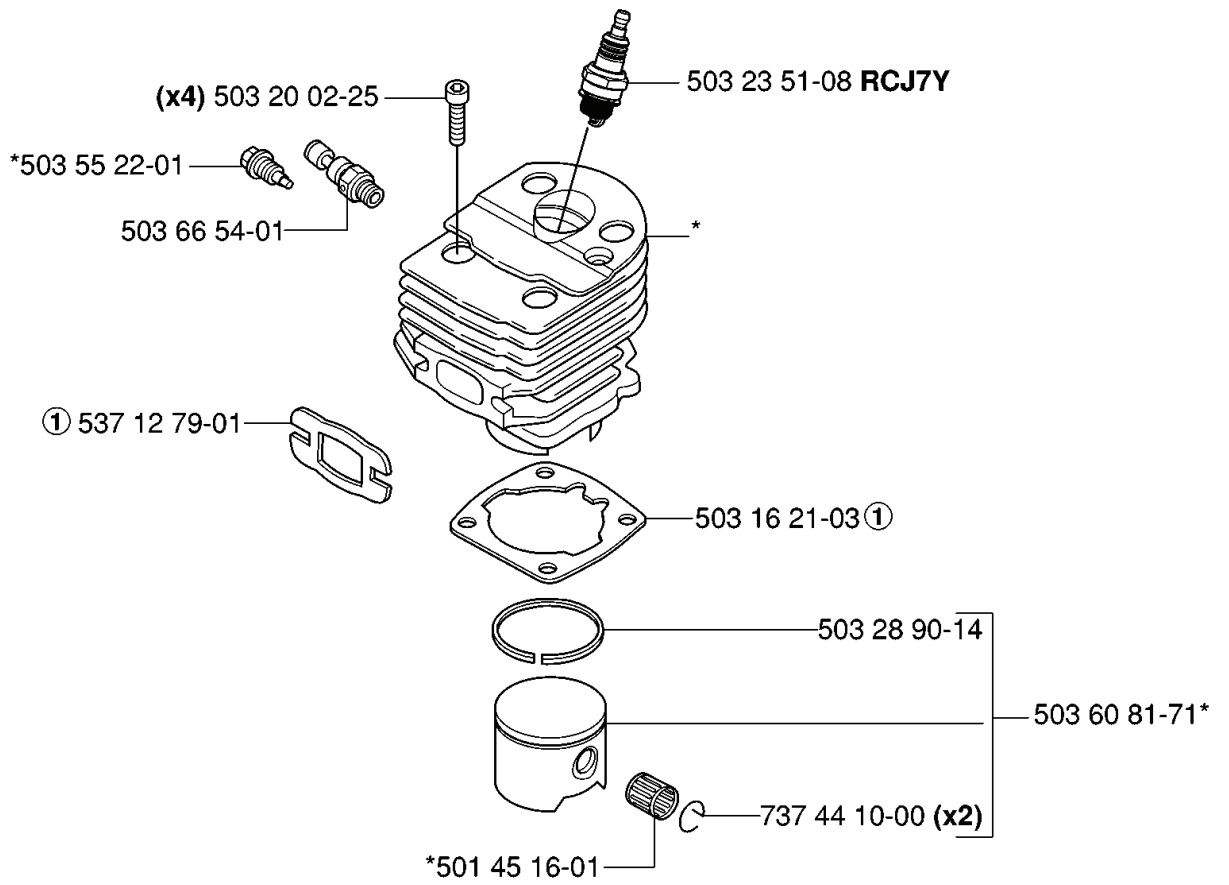

D *compl 503 60 91-71