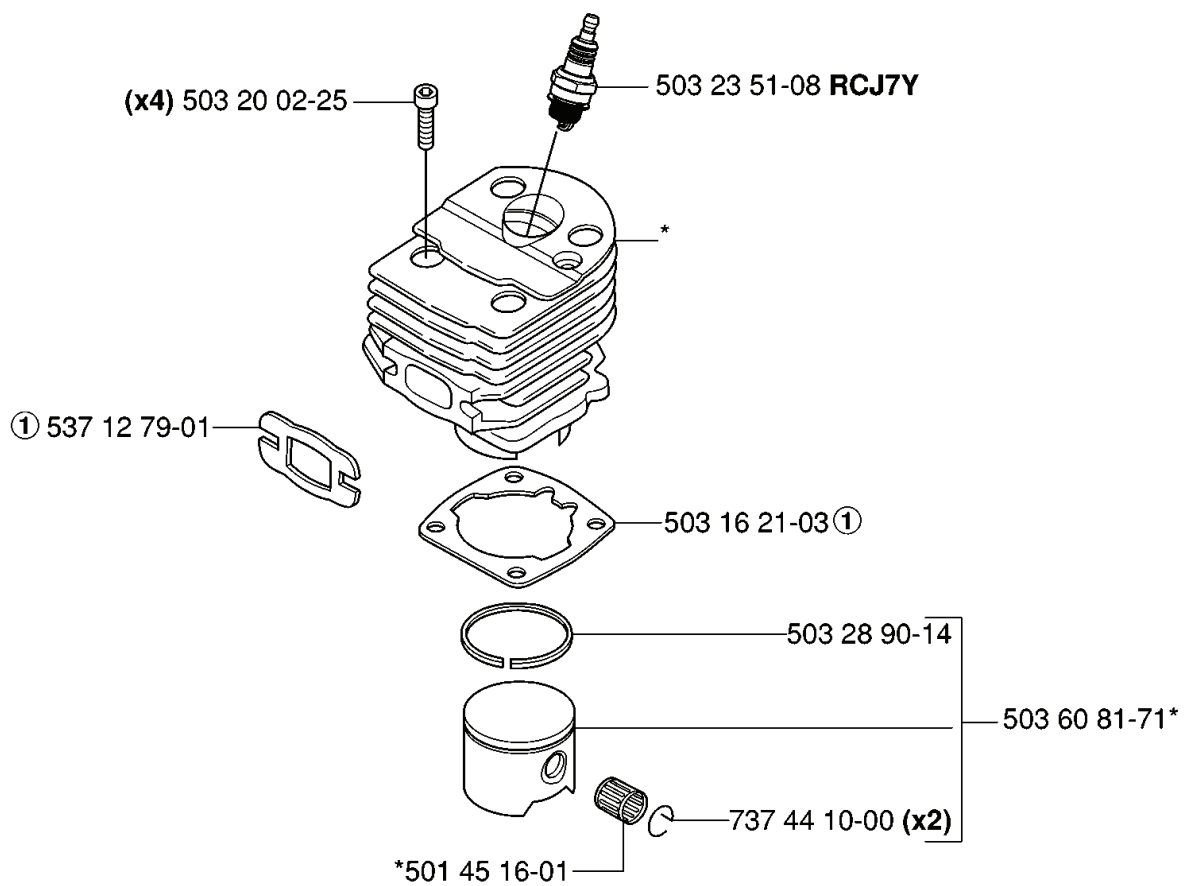

D *compl 503 60 91-72 EPA, EU1