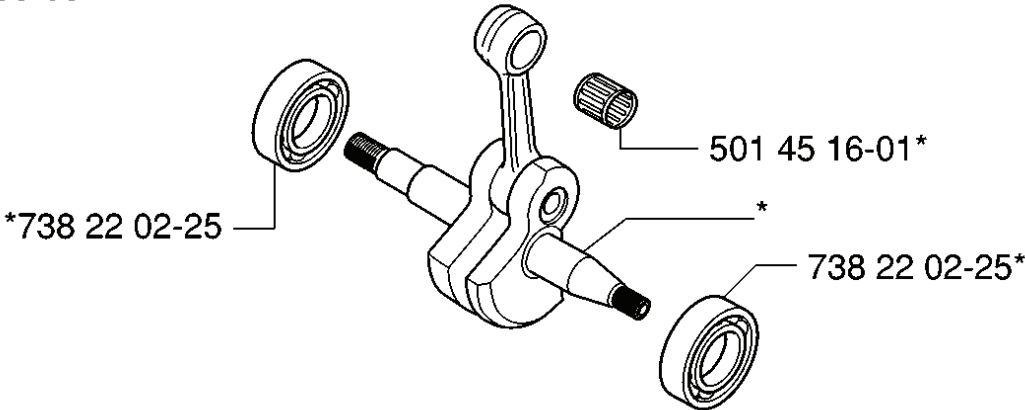

G

*compl 503 57 38-06